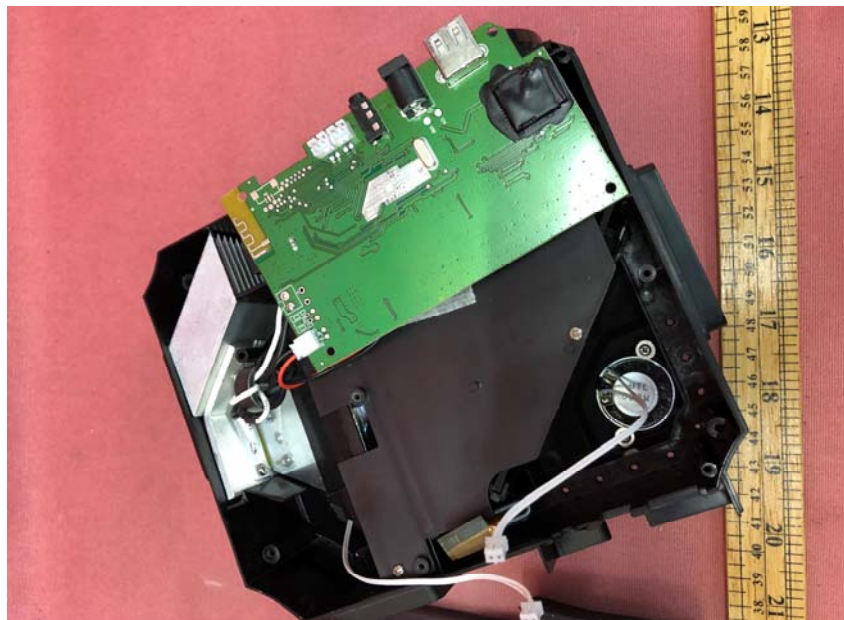


INTERTEK TESTING SERVICE

Report No.: HK18080094

Equipment Photographs

Model : 95587

(Internal)

INTERTEK TESTING SERVICE

Report No.: HK18080094

Equipment Photographs

Model : 95587

(Internal)

Equipment Photographs

Model : 95587

(Internal)

Equipment Photographs

Model : 95587

(Internal)