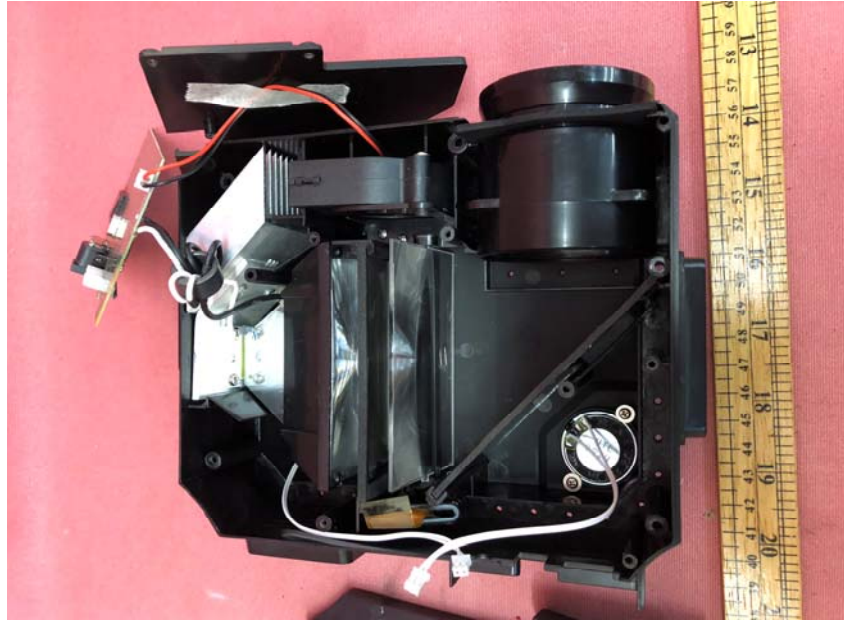


INTERTEK TESTING SERVICE

Report No.: HK18080094

Equipment Photographs

Model : 95587

(Internal)

INTERTEK TESTING SERVICE

Report No.: HK18080094

Equipment Photographs

Model : 95587

(Internal)

Equipment Photographs

Model : 95587

(Internal)

Equipment Photographs

Model : 95587

(Internal)