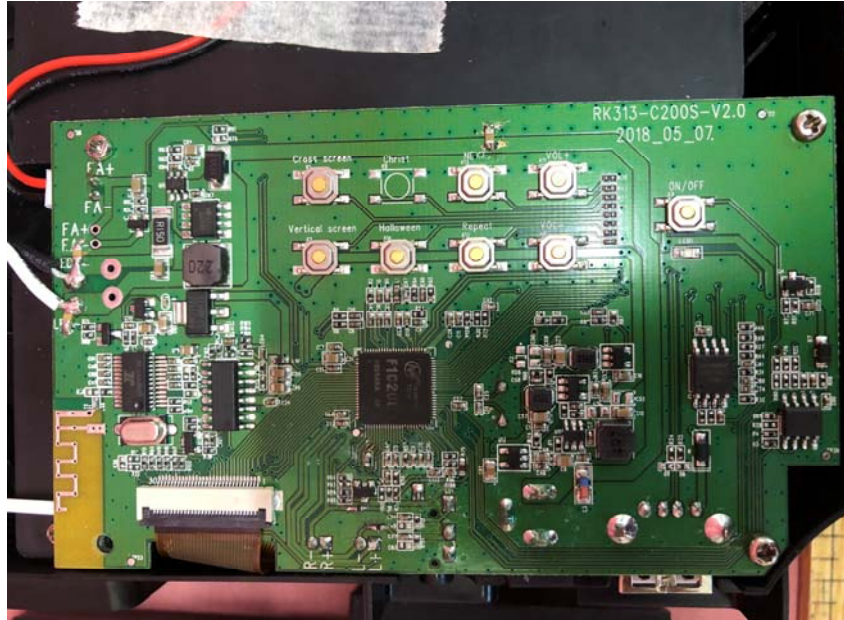


INTERTEK TESTING SERVICE

Report No.: HK18080094

Equipment Photographs

Model : 95587

(Internal)

INTERTEK TESTING SERVICE

Report No.: HK18080094

Equipment Photographs

Model : 95587

(Internal)

Equipment Photographs

Model : 95587

(Internal)

Equipment Photographs

Model : 95587

(Internal)