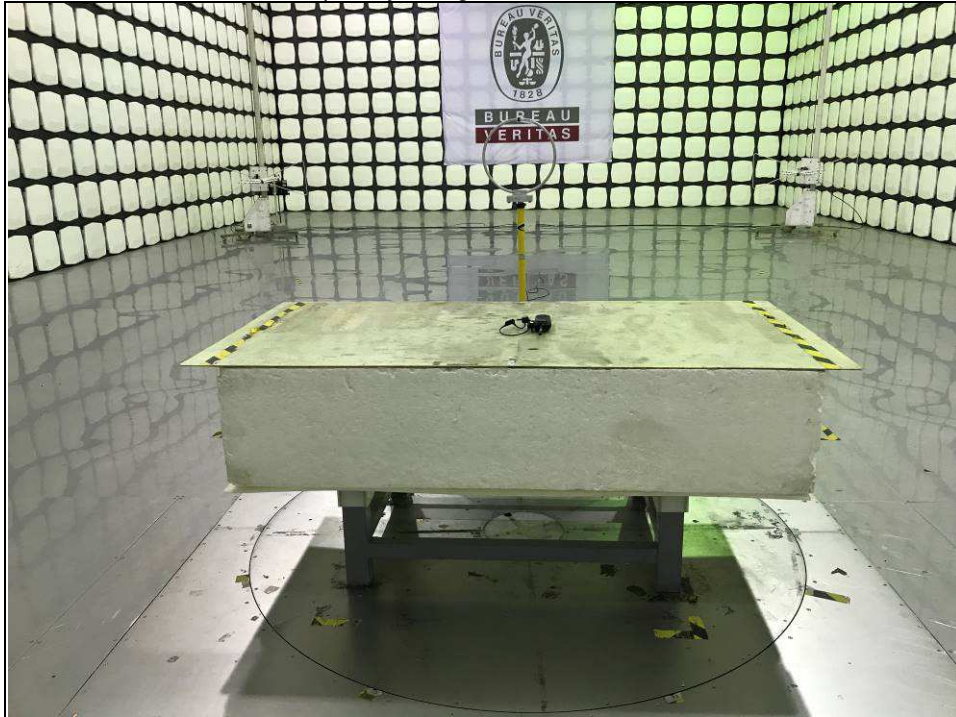

## SET-UP FOR RADIATED EMISSION TEST

Frequency Range < Below 30MHz >

Frequency Range < 30MHz~1GHz >

Frequency Range < Above 1GHz >