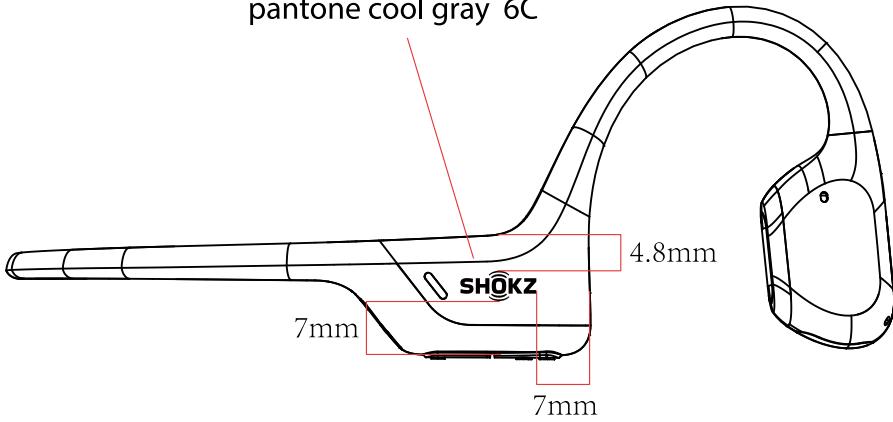

4.8mm

**SHOKZ**

7mm

7mm

pantone cool gray 6C

7mm

**SHOKZ**

4.8mm

7mm

PT Cool gray 11 U