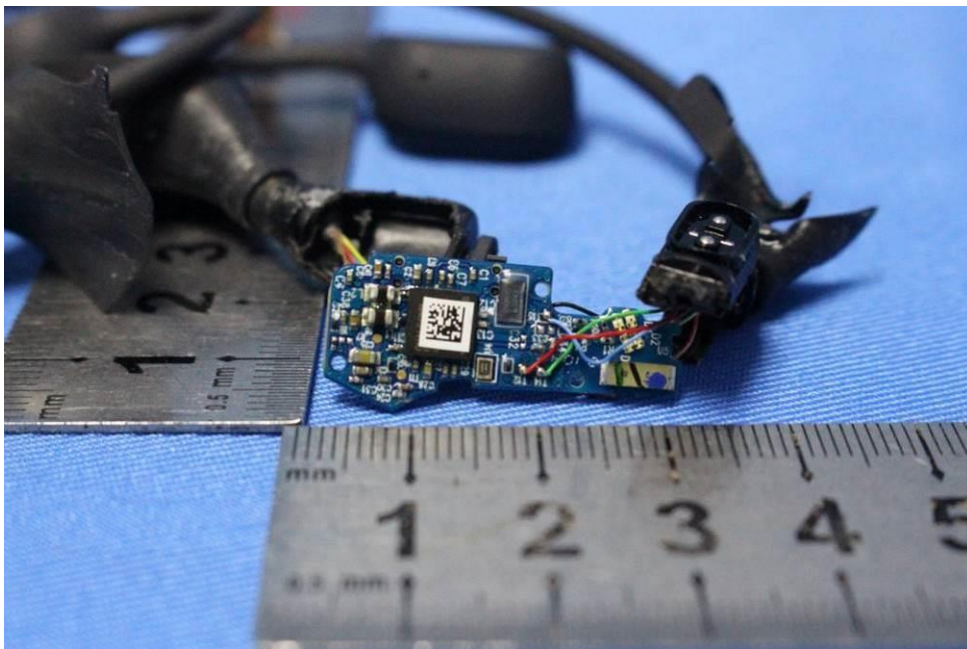

# Internal Photos for SZCR2104020329AT

FCC ID: SHKASCEHB7

### 1 EUT Constructional Details

Antenna: