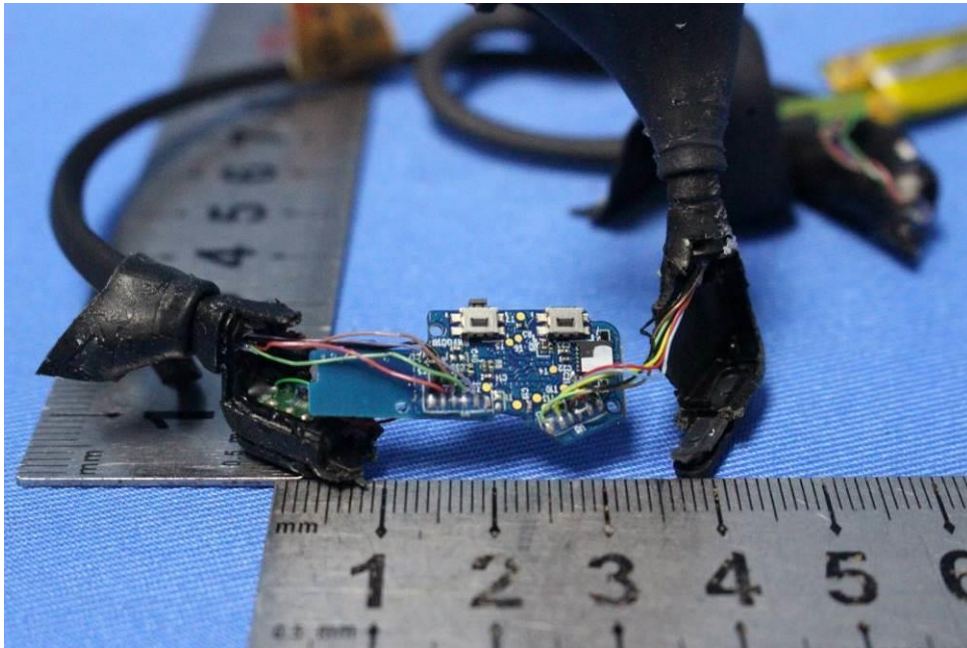

# Internal Photos for SZCR2104020329AT

FCC ID: SHKASCEHB7

### 1 EUT Constructional Details

Antenna: