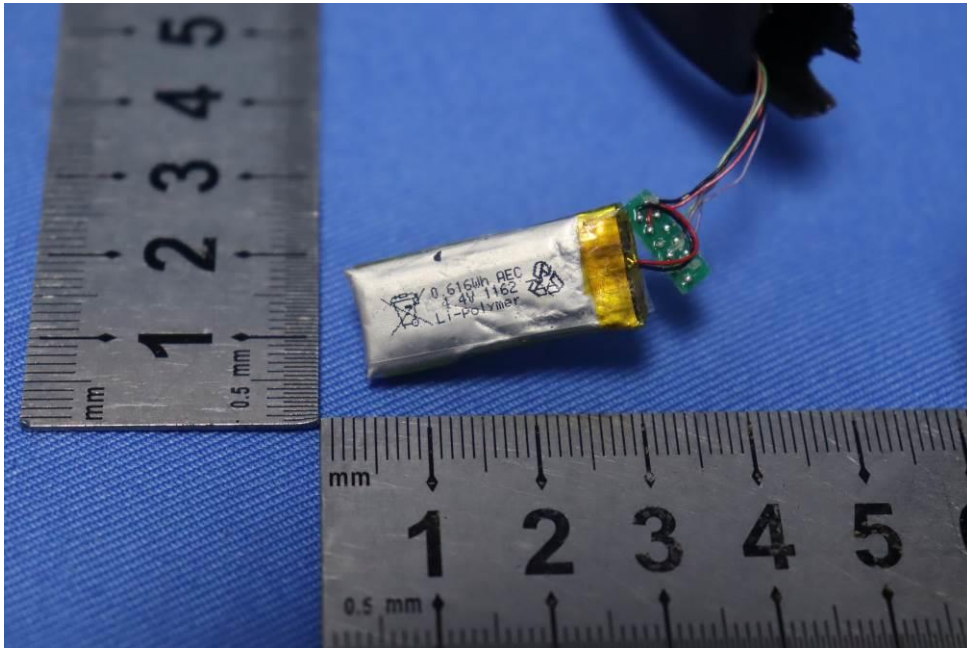

# Internal Photos for SZCR2104020329AT

FCC ID: SHKASCEHB7

### 1 EUT Constructional Details

Antenna: