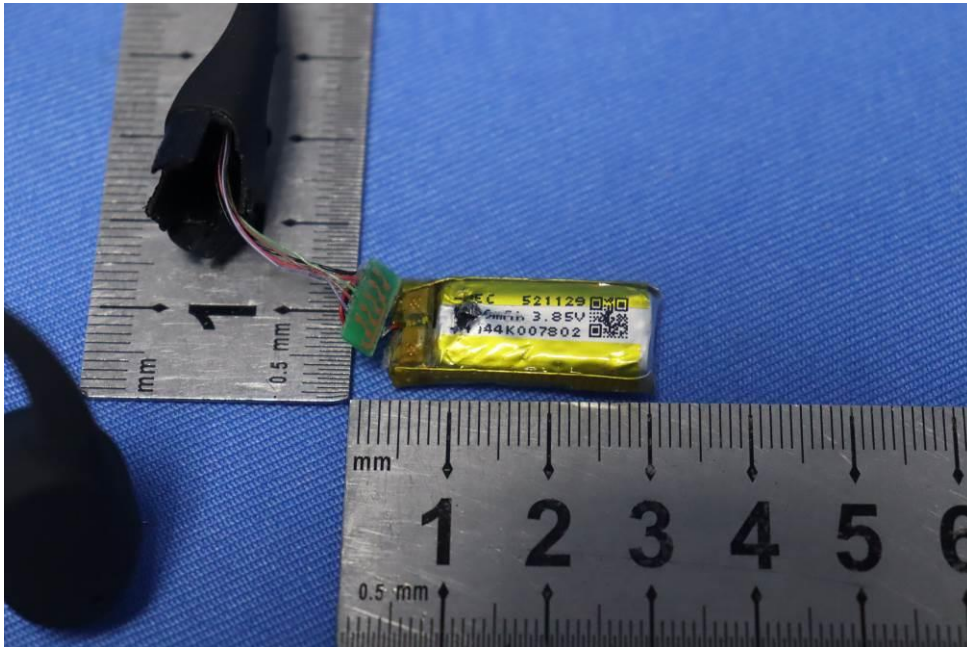

# Internal Photos for SZCR2104020329AT

FCC ID: SHKASCEHB7

### 1 EUT Constructional Details

Antenna: