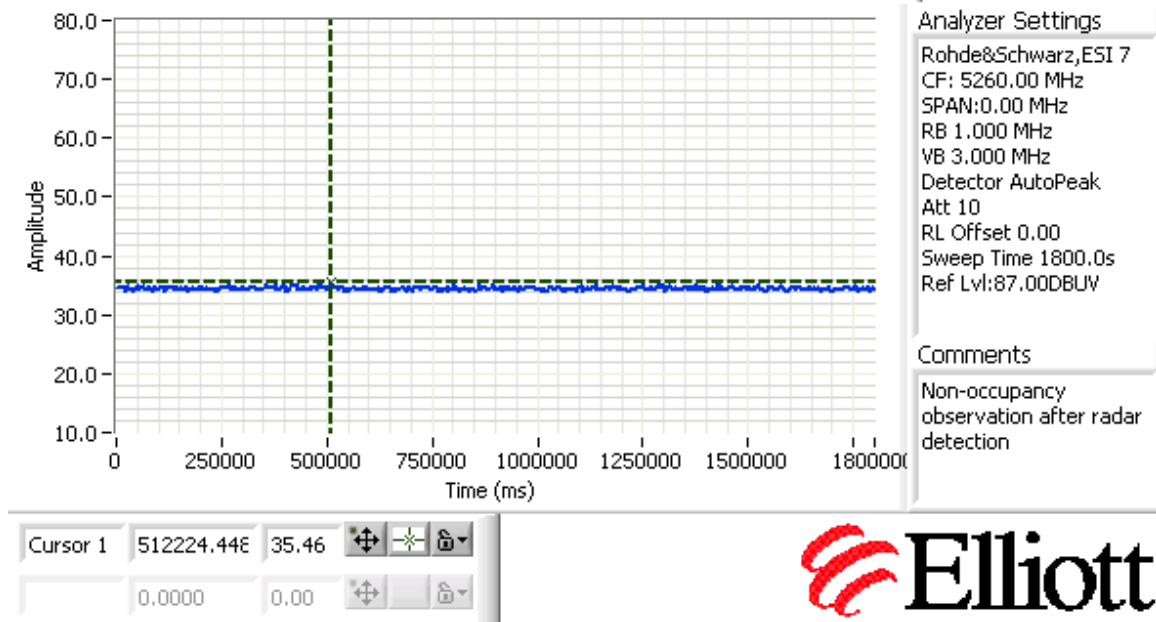

FCC ID: SHD-A8YWFS
EA287253

Figure 1: 30 minute observation after channel close

Figure 2: 30 minute observation after AP powered off