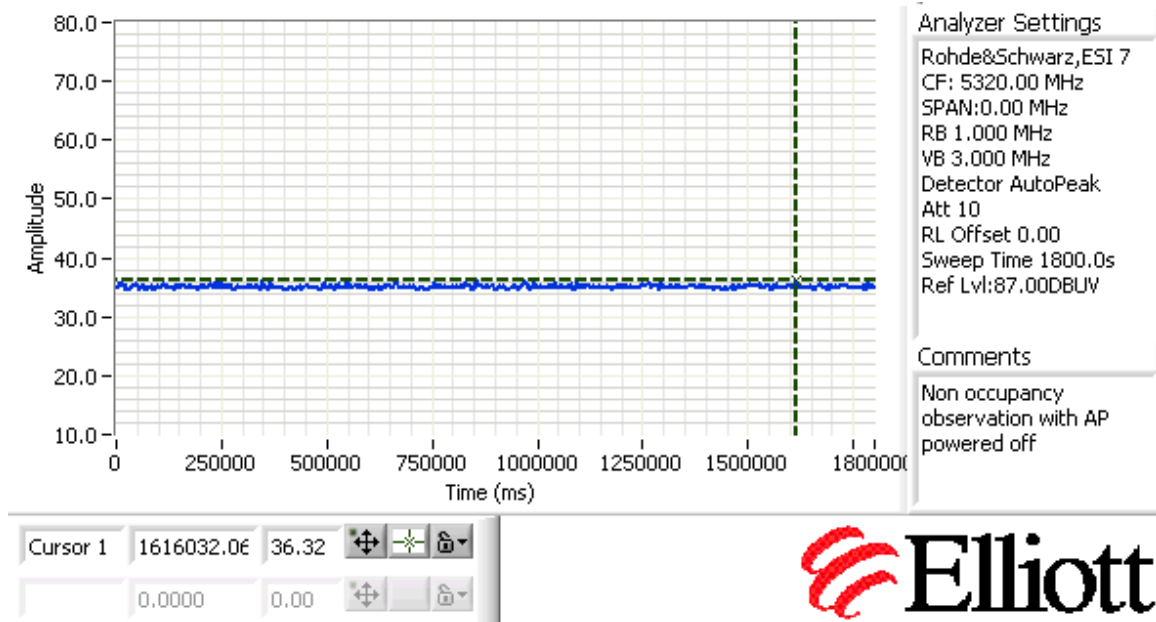

FCC ID: SHD-A8YWFS
EA287253

Figure 1: 30 minute observation after channel close

Figure 2: 30 minute observation after AP powered off