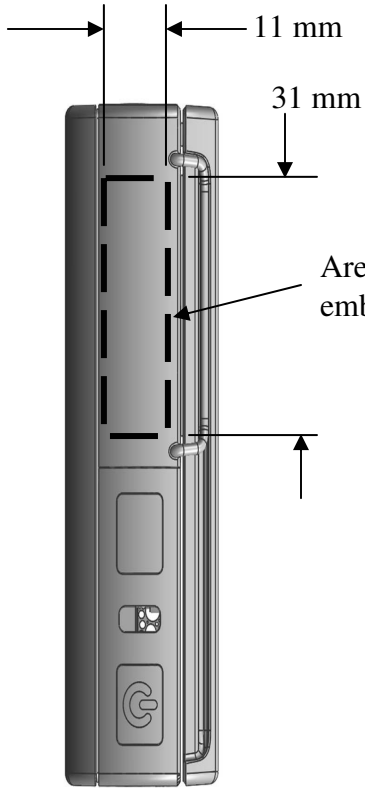

OQO Model 02 - Embedded Antennas