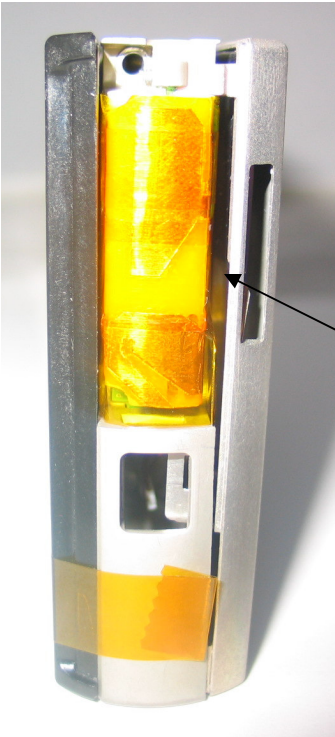

OOO Model 02 – Figures

SHD-A6YWFS

Top

Left

Front,
Display
Closed

Bottom

Front, Display Open, Keyboard Exposed

802.11a/b/g Embedded Module

Bluetooth Embedded Module

Front View, Display Closed, Keyboard Exposed

Front View, Display Closed, Covering Keyboard

Inside Rear Cover

Internal Photo Indicating WWAN and WLAN Transceivers

WWAN
module
(PKRNVWEV620)

802.11a/b/g
Embedded
Module

OQO Model 02 - Embedded Antennas

Embedded antennas – seen without external black antenna covers.

Left-hand side

OQO Model 02 - Embedded Antennas

Embedded antennas – seen without external black antenna covers.

Area inside cover for embedded antennas.

Right-hand side

OQO Model 02 –Whip and Embedded Antennas

Embedded antennas on side of unit.

Whip antenna – WWAN.

Embedded antennas on side of unit.

88 mm

147 mm