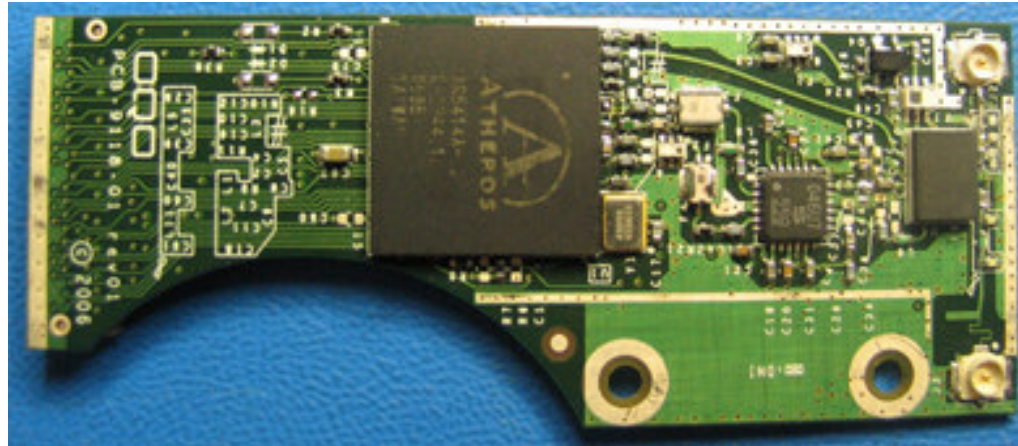

OOO Model 02 – Figures

SHD-A6YWFS

Top

Left

Front,
Display
Closed

Bottom

Front, Display Open, Keyboard Exposed

802.11a/b/g Embedded Module

Bluetooth Embedded Module

Front View, Display Closed, Keyboard Exposed

Front View, Display Closed, Covering Keyboard

Inside Rear Cover

Internal Photo Indicating WWAN and WLAN Transceivers

WWAN
module
(PKRNVWEV620)

802.11a/b/g
Embedded
Module

OQO Model 02 - Embedded Antennas

Embedded antennas – seen without external black antenna covers.

Left-hand side

OQO Model 02 - Embedded Antennas

Embedded antennas – seen without external black antenna covers.

Area inside cover for embedded antennas.

Right-hand side

OQO Model 02 –Whip and Embedded Antennas

Embedded antennas on side of unit.

Whip antenna – WWAN.

Embedded antennas on side of unit.

88 mm

147 mm