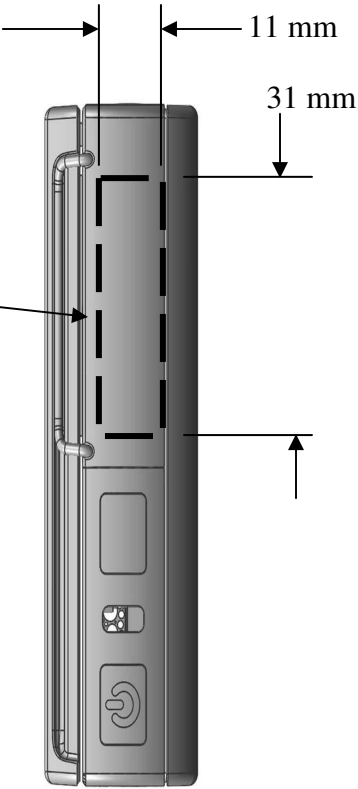

Bluetooth Embedded Module

Front View, Display Closed, Keyboard Exposed

Front View, Display Closed, Covering Keyboard

Inside Rear Cover

Internal Photo Indicating WWAN and WLAN Transceivers

WWAN
module
(PKRNVWEV620)

802.11a/b/g
Embedded
Module

OQO Model 02 - Embedded Antennas

Embedded antennas – seen without external black antenna covers.

Left-hand side

OQO Model 02 - Embedded Antennas

Embedded antennas – seen without external black antenna covers.

Area inside cover for embedded antennas.

Right-hand side

OQO Model 02 –Whip and Embedded Antennas

Embedded antennas on side of unit.

Whip antenna – WWAN.

Embedded antennas on side of unit.

88 mm

147 mm

110 mm