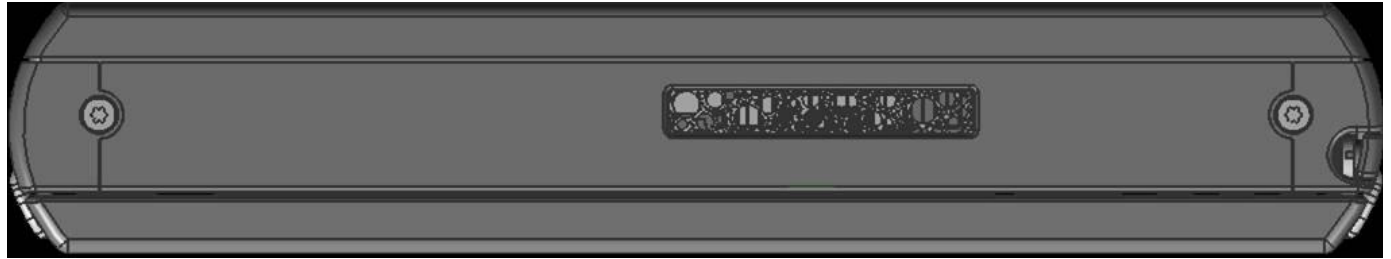

OOO Model 02 – Figures

SHD-A6YWFS

Top

Left

Front,
Display
Closed

Bottom

Front, Display Open, Keyboard Exposed

802.11a/b/g Embedded Module

Bluetooth Embedded Module

Front View, Display Closed, Keyboard Exposed

Front View, Display Closed, Covering Keyboard

Inside Rear Cover

Internal Photo Indicating WWAN and WLAN Transceivers

WWAN
module
(PKRNVWEV620)

802.11a/b/g
Embedded
Module

OQO Model 02 - Embedded Antennas

Embedded antennas – seen without external black antenna covers.

Left-hand side

OQO Model 02 - Embedded Antennas

Embedded antennas – seen without external black antenna covers.

110 mm