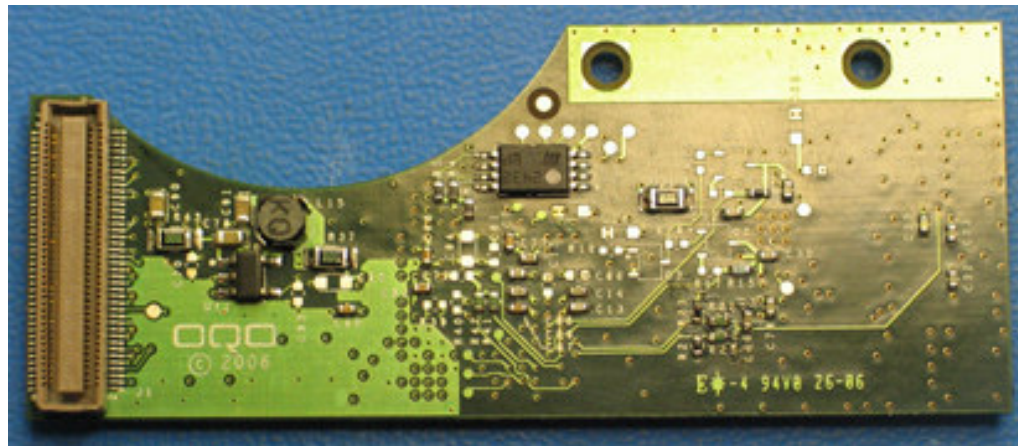

OOO Model 02 – Figures

SHD-A6YWFS

Top

Left

Front,
Display
Closed

Bottom

Front, Display Open, Keyboard Exposed

802.11a/b/g Embedded Module

Bluetooth Embedded Module

Front View, Display Closed, Keyboard Exposed

Front View, Display Closed, Covering Keyboard

Inside Rear Cover

Internal Photo Indicating WWAN and WLAN Transceivers

WWAN
module
(PKRNVWEV620)

802.11a/b/g
Embedded
Module

OQO Model 02 - Embedded Antennas

Embedded antennas – seen without external black antenna covers.

Left-hand side

OQO Model 02 - Embedded Antennas

Embedded antennas – seen without external black antenna covers.

Area inside cover for embedded antennas.

Right-hand side

OQO Model 02 –Whip and Embedded Antennas

Embedded antennas on side of unit.

Whip antenna – WWAN.

Embedded antennas on side of unit.

88 mm

147 mm