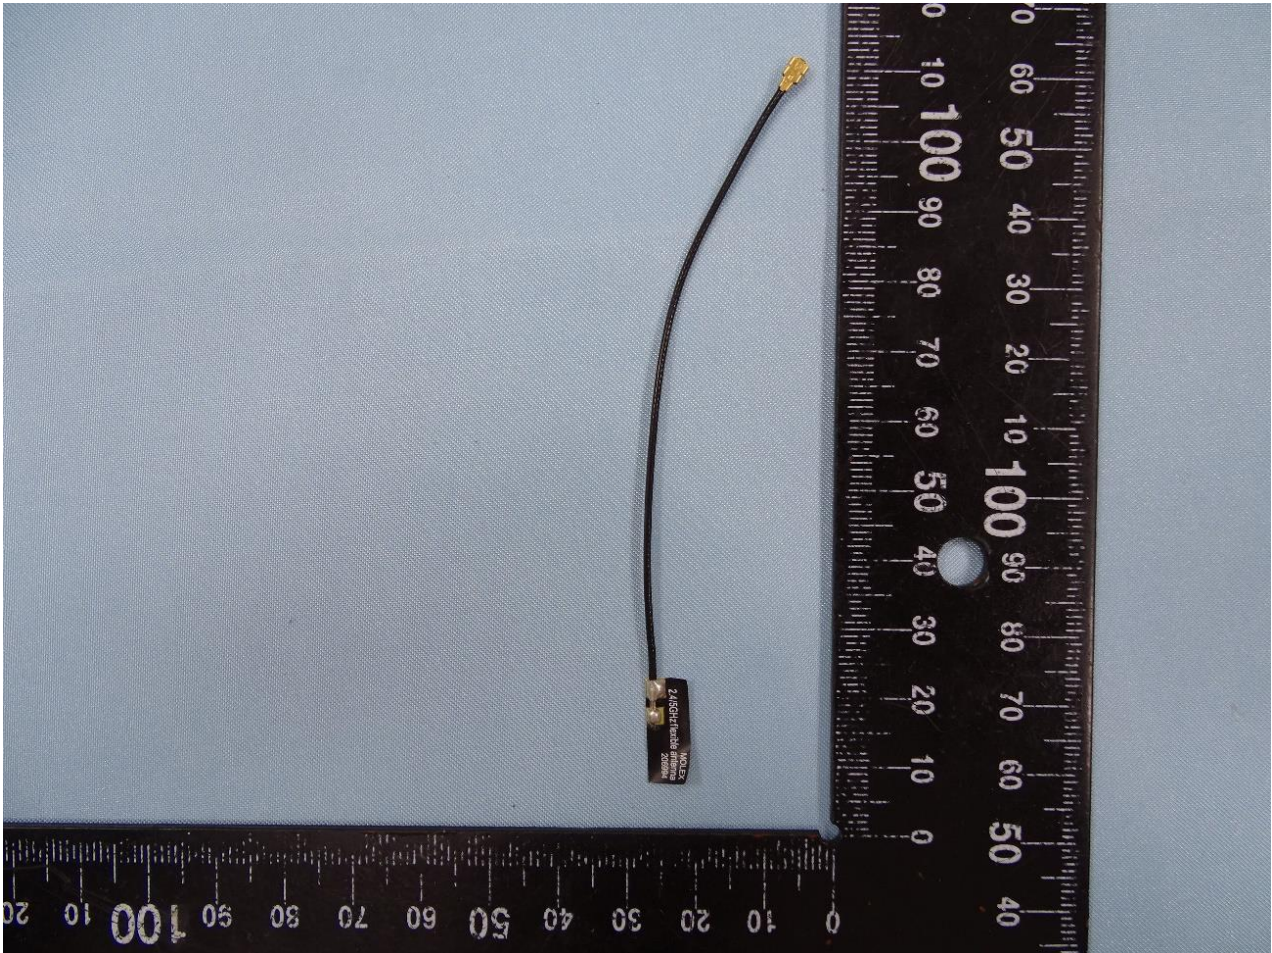

2. Internal Photograph of the Host

Host: Proxy Mobile Reader Nano
(Brand Name: Proxy / Model Name: Mobile Reader Nano Connect)

Bluetooth-LE Antenna for Sample 1

Host: Proxy Mobile Reader Nano
(Brand Name: Proxy / Model Name: Mobile Reader Nano Connect)