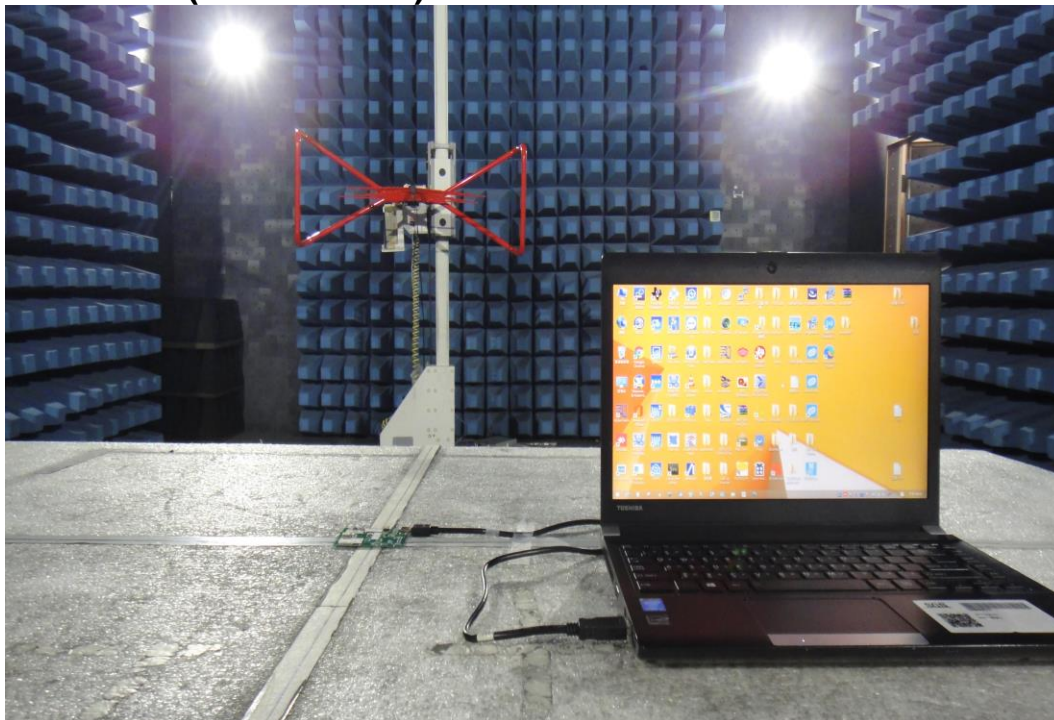

Report No.: T200824W09-RP

APPENDIX-A Test Photo **Model: MDBT42T (chip Antenna)** **Radiation (Below 1GHz)**

Radiation (Above 1GHz)

Model: MDBT42T-P (PCB Antenna)
Radiation (Below 1GHz)

Radiation (Above 1GHz)

Conducted Emission Set up Photo