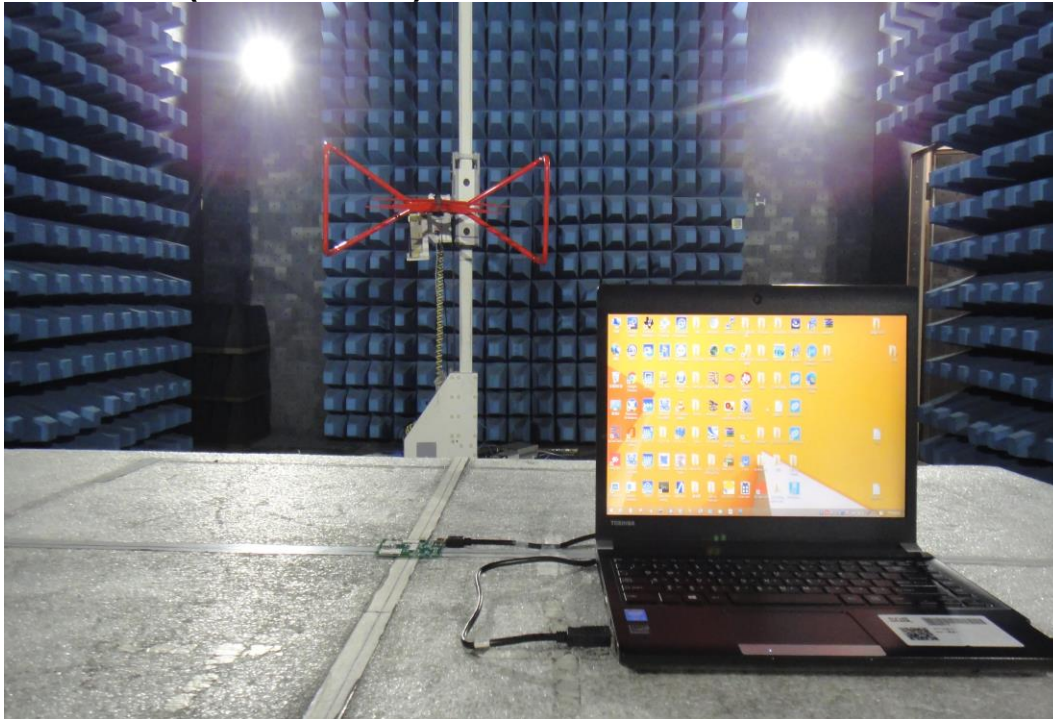

Report No.: T200824W09-RP

APPENDIX-A Test Photo **Model: MDBT42T (chip Antenna)** **Radiation (Below 1GHz)**

Radiation (Above 1GHz)

Model: MDBT42T-P (PCB Antenna)
Radiation (Below 1GHz)

Radiation (Above 1GHz)

Conducted Emission Set up Photo