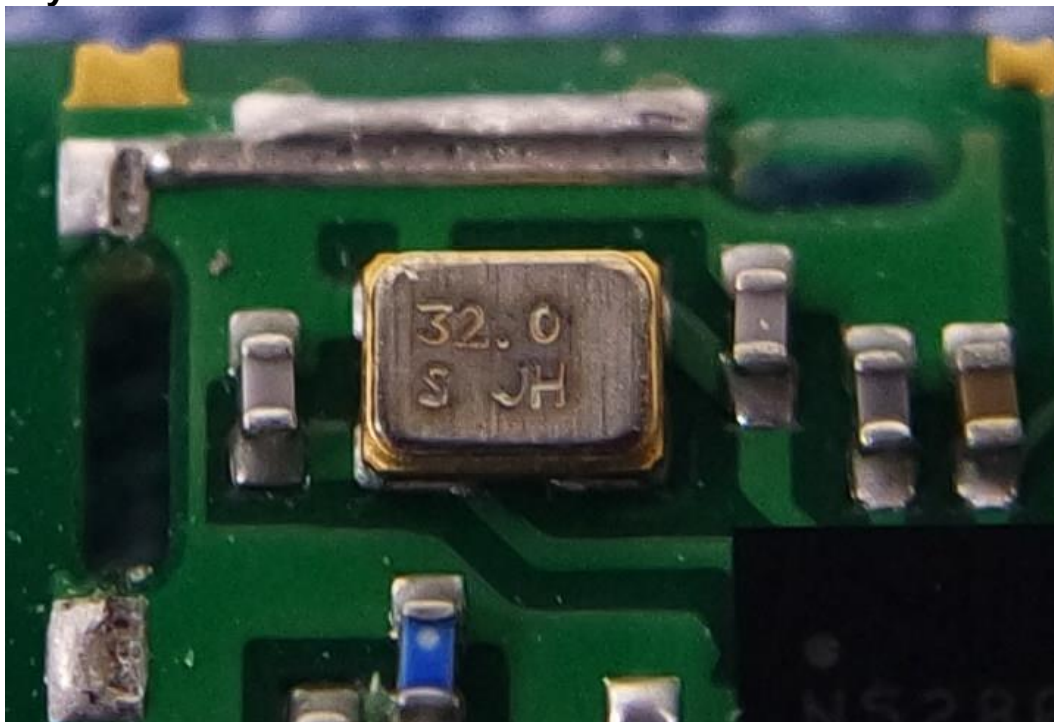

INTERNAL PHOTOGRAPHS OF EUT
Model: MDBT42T

Crystal

Antenna (Chip Antenna)

Model: MDBT42T-P

Crystal

Antenna (PCB Antenna)