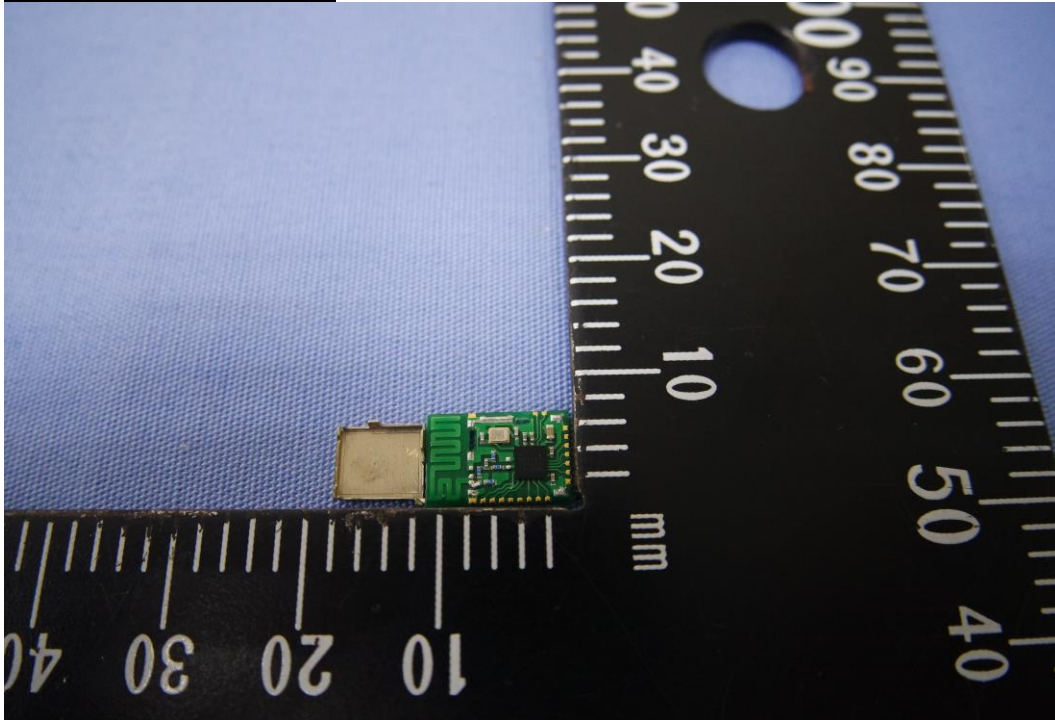

INTERNAL PHOTOGRAPHS OF EUT
Model: MDBT42T

Crystal

Antenna (Chip Antenna)

Model: MDBT42T-P

Crystal

Antenna (PCB Antenna)