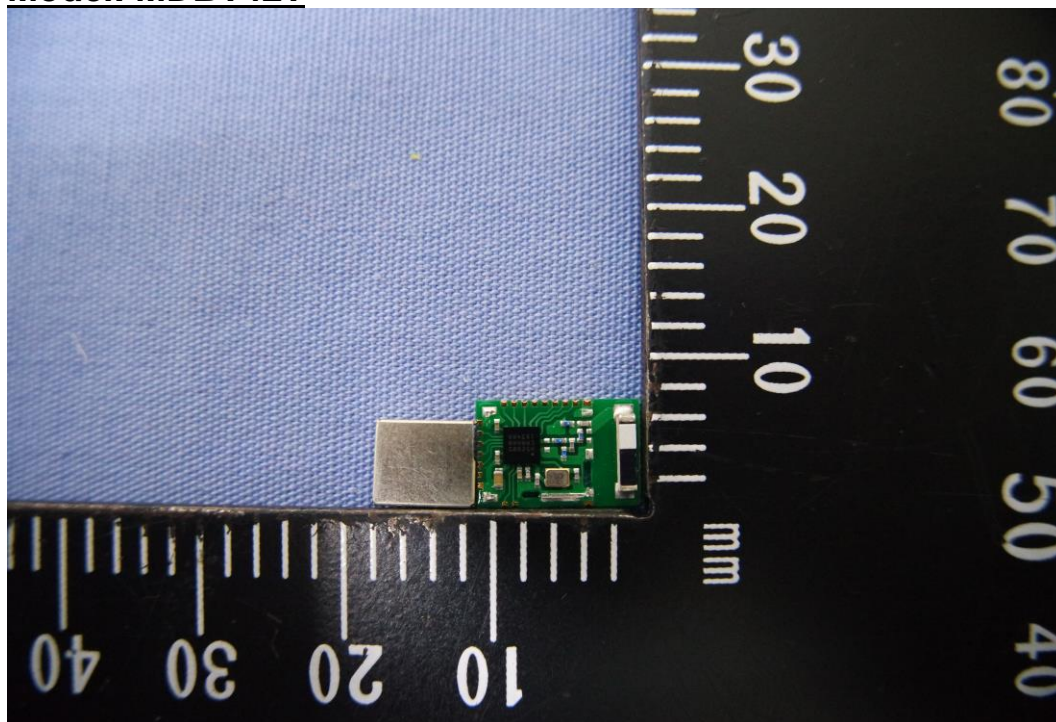

INTERNAL PHOTOGRAPHS OF EUT
Model: MDBT42T

Crystal

Antenna (Chip Antenna)

Model: MDBT42T-P

Crystal

Antenna (PCB Antenna)