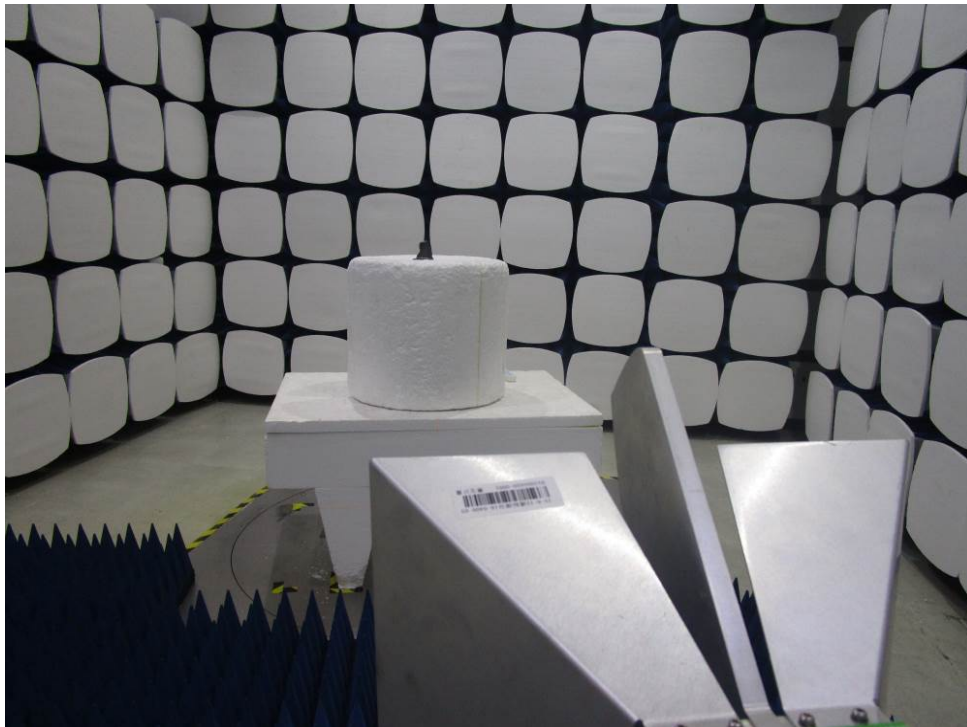

Setup Photos for SZEM1811009791CR

FCC ID:SGPM6181803

1 Photographs

1.1 Field Strength of the Fundamental Signal (15.249(a)) Test Setup

1.2 Restricted Band Around Fundamental Frequency Test Setup

1.3 Radiated Emissions Test Setup