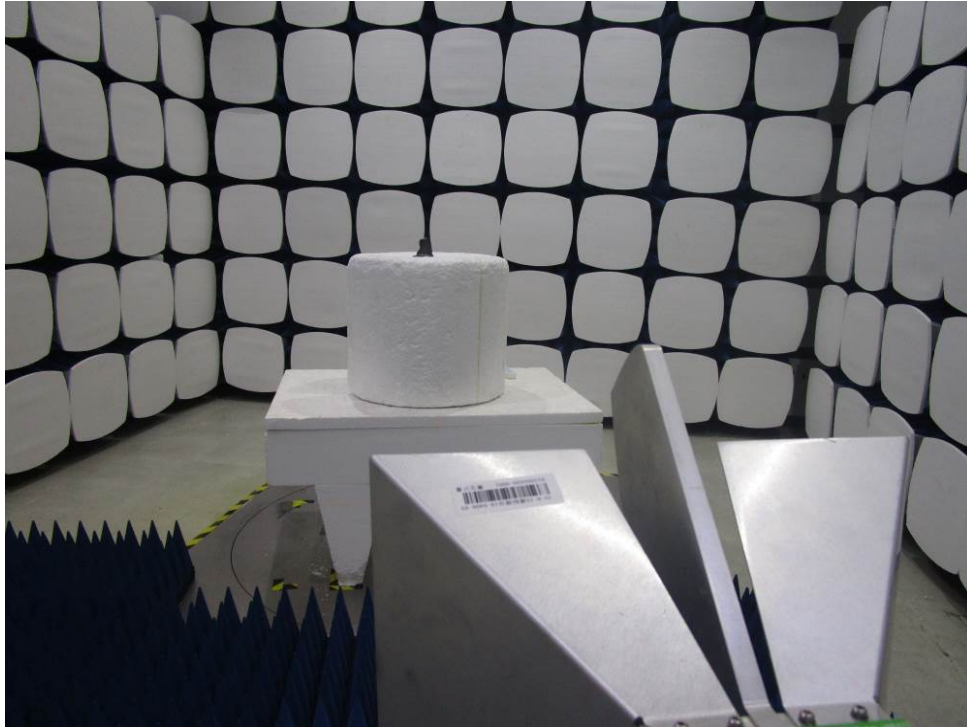

Setup Photos for SZEM1811009791CR

FCC ID:SGPM6181803

1 Photographs

1.1 Field Strength of the Fundamental Signal (15.249(a)) Test Setup

1.2 Restricted Band Around Fundamental Frequency Test Setup

1.3 Radiated Emissions Test Setup