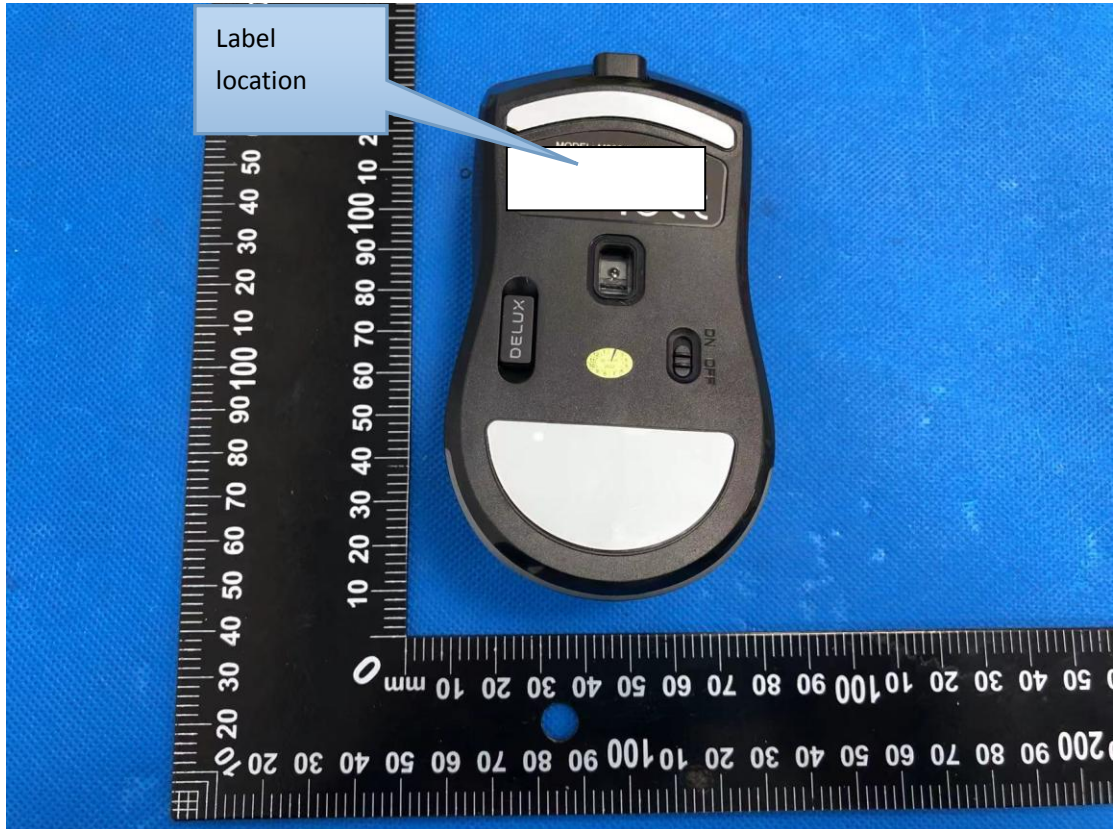

## Label & label location

Size: 20mm\*10mm

**Wireless mouse**  
**FCC ID: SGP-M800DB**