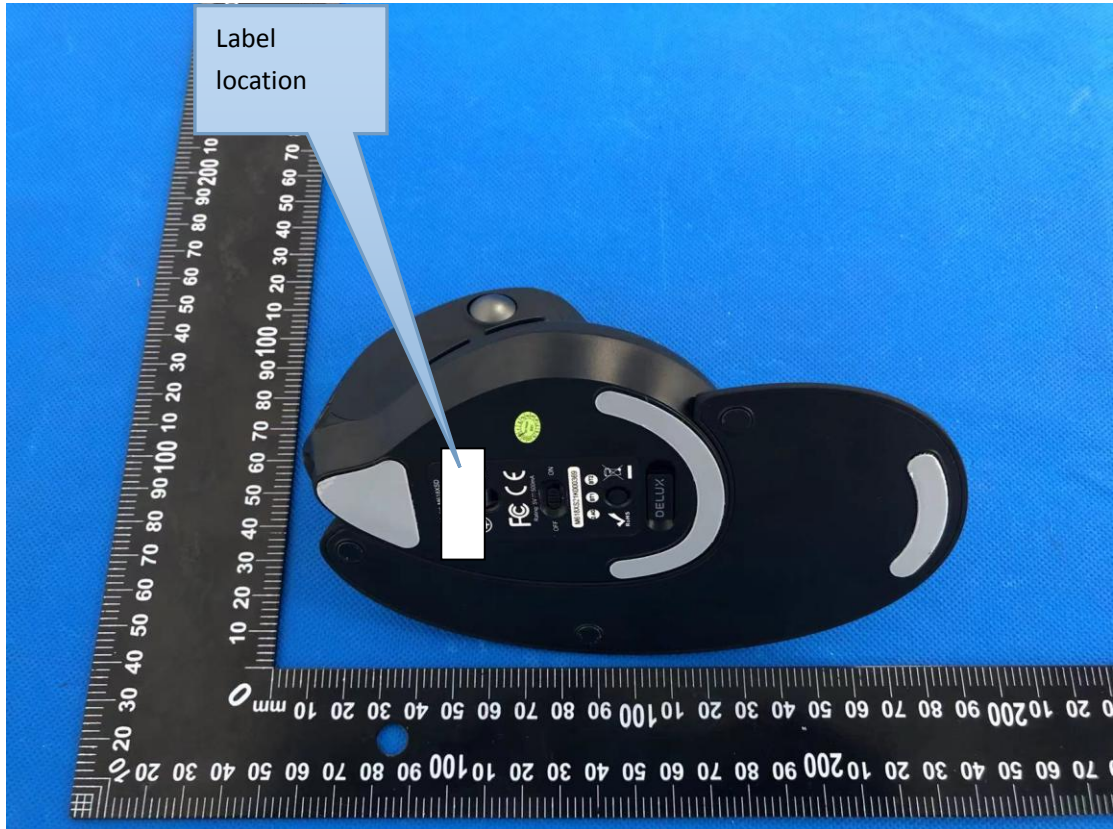

Label & label location

Size: 20mm*10mm

Wireless mouse
FCC ID: SGP-M618XSD