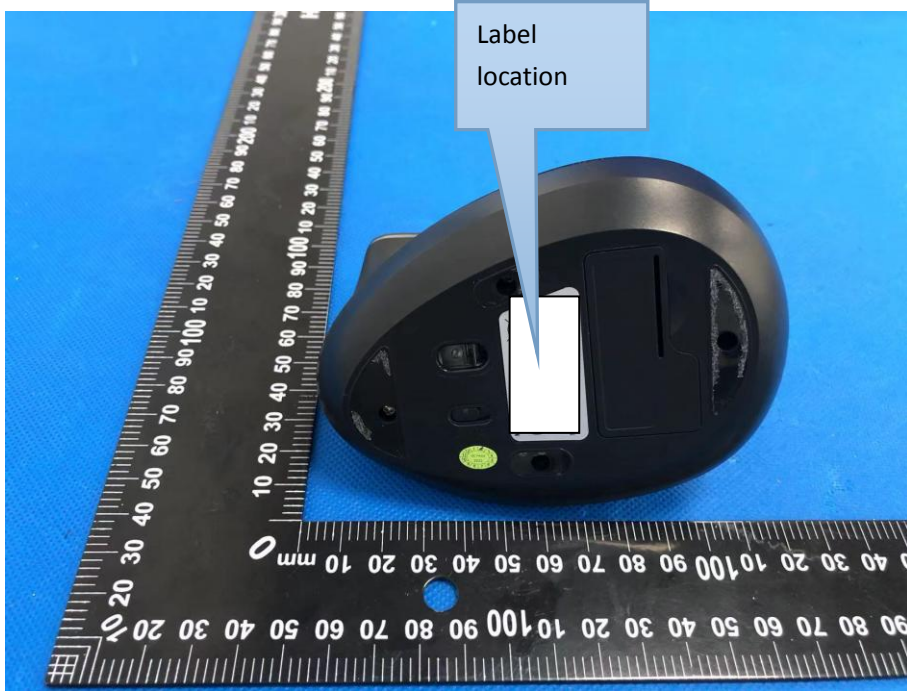

Label & label location

Size: 20mm*10mm

Wireless mouse
FCC ID: SGP-M618C