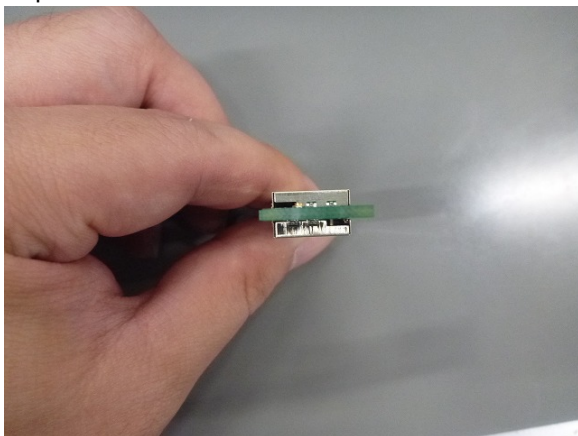

## Photo

Model : F9092LD

Kind of Product : ISA100 Wireless Module

Model: F9092LD

Doc. No.: WFC017-A04

Date: 29 January 2021

Rev.0:

Wireless module photos with shield case

Front

Back

Left

Right

Top

Bottom

Model: F9092LD

Doc. No.: WFC017-A04

Date: 29 January 2021

Rev.0:

Wireless module photos without shield case

Front

Back

External Antenna photos

N/A

Antenna position