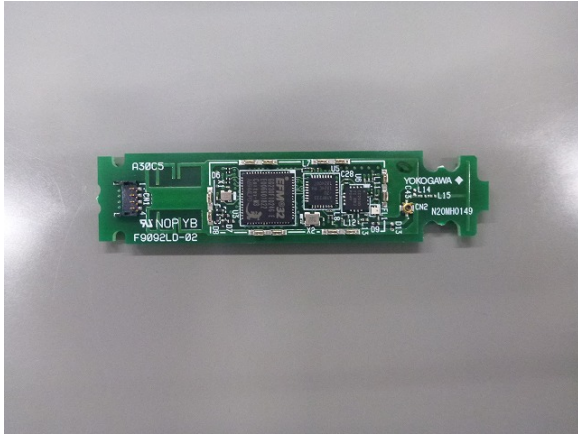

## Photo

Model : F9092LD

Kind of Product : ISA100 Wireless Module

Model: F9092LD

Doc. No.: WFC017-A04

Date: 29 January 2021

Rev.0:

Wireless module photos with shield case

Front

Back

Left

Right

Top

Bottom

Model: F9092LD

Doc. No.: WFC017-A04

Date: 29 January 2021

Rev.0:

Wireless module photos without shield case

Front

Back

External Antenna photos

N/A

Antenna position