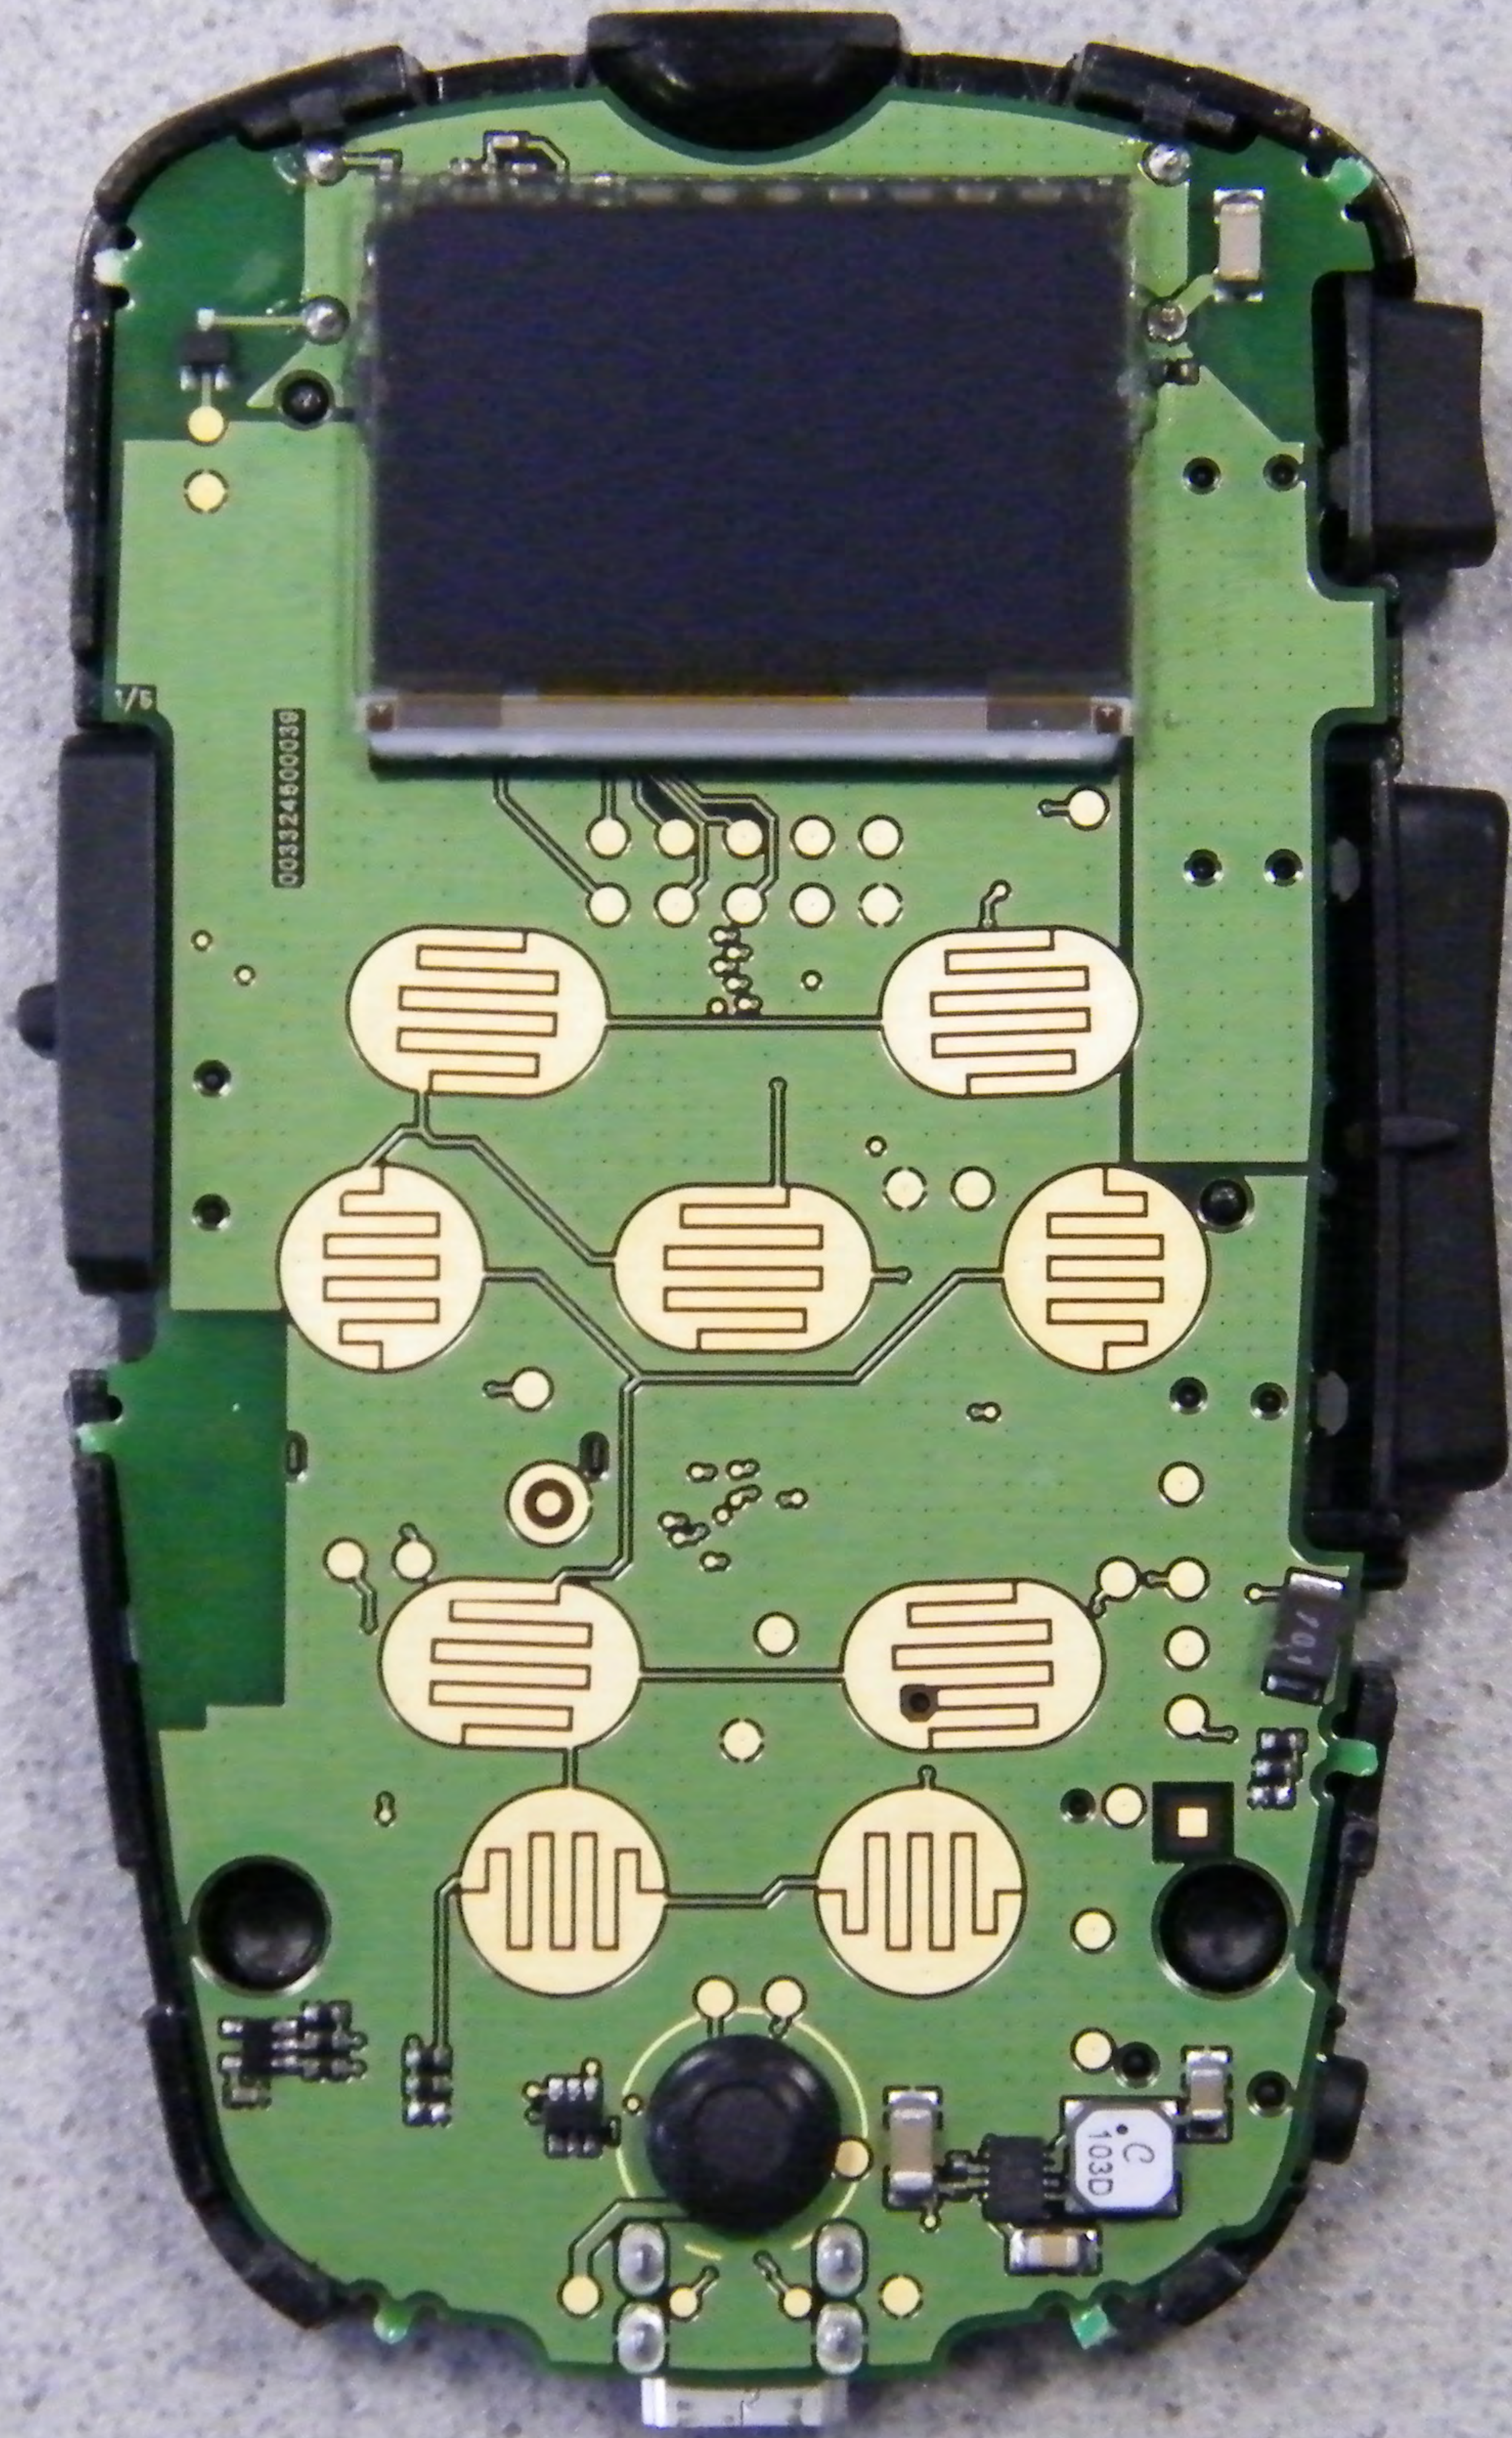

SIEMENS
Tek Connect    N14203
D-91058 Erlangen, Germany

  FCC: SGI-WL201AP
IC: 267AB-WL201AP
TekConnect: 202WW072483921

Serial No.: RW81002

Made in Romania

601202081002

fractus

103D

103D