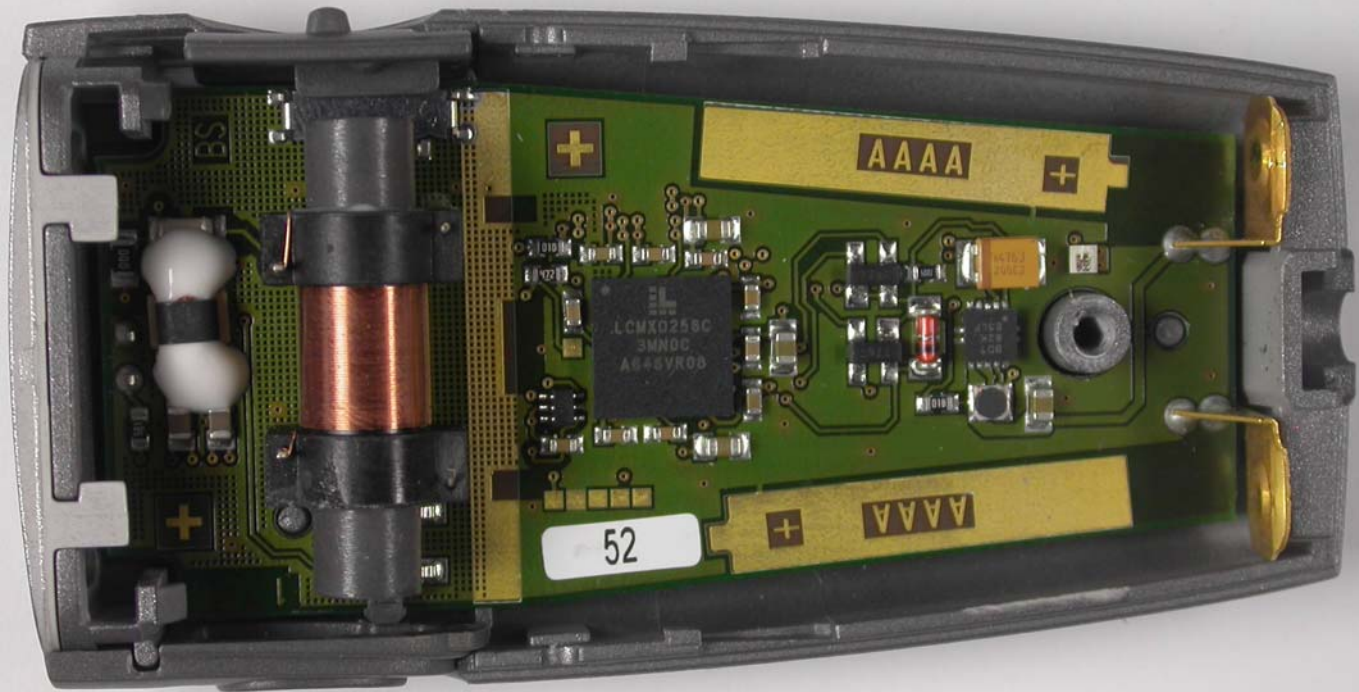

52

4331

LS
V02

0308

4/86 94 V-0

52

+

AAAA

AAAA

SIEMENS

ProPocket

3VDC/150mA

FCC ID: G1-WL101

IC: 57AB-WL101