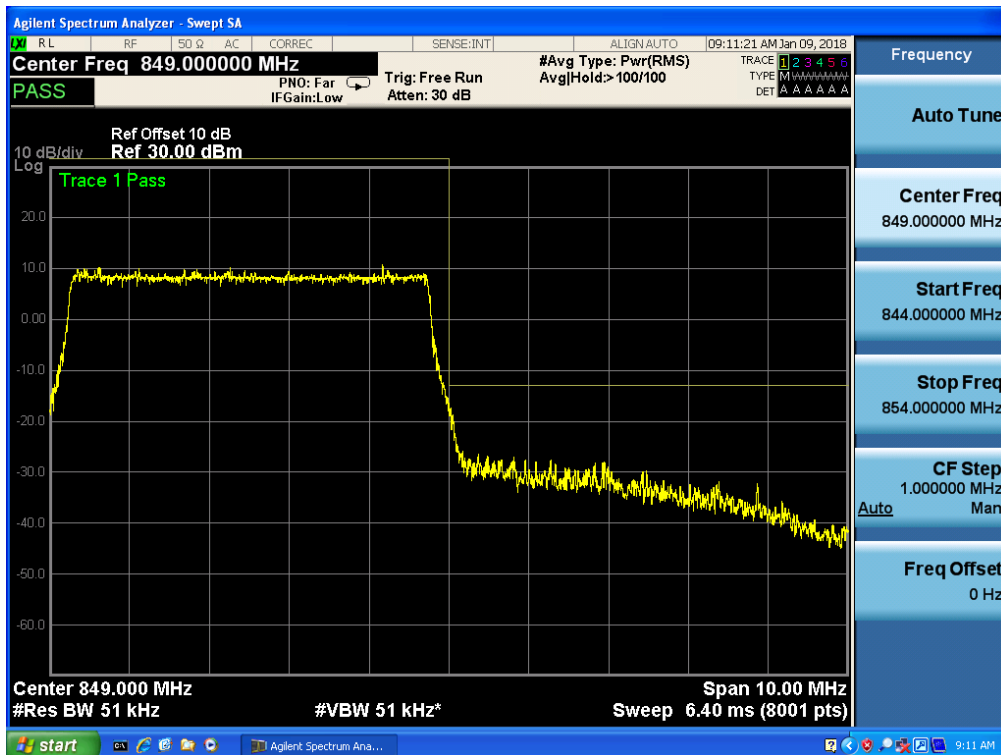

Band 5, UL Channel 20625, UL Frequency 846.5, BW 5.0, NO. RB 25, RB POS. Low, 16-QAM