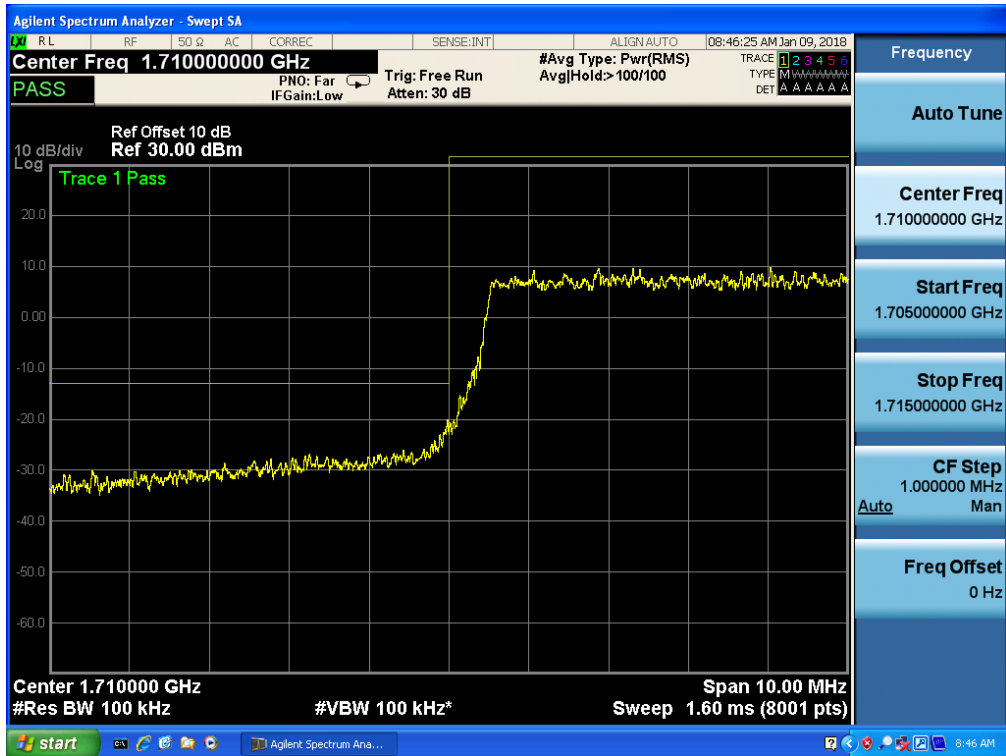

Band 4, UL Channel 2000, UL Frequency 1715.0, BW 10.0, NO. RB 50, RB POS. Low, 16QAM