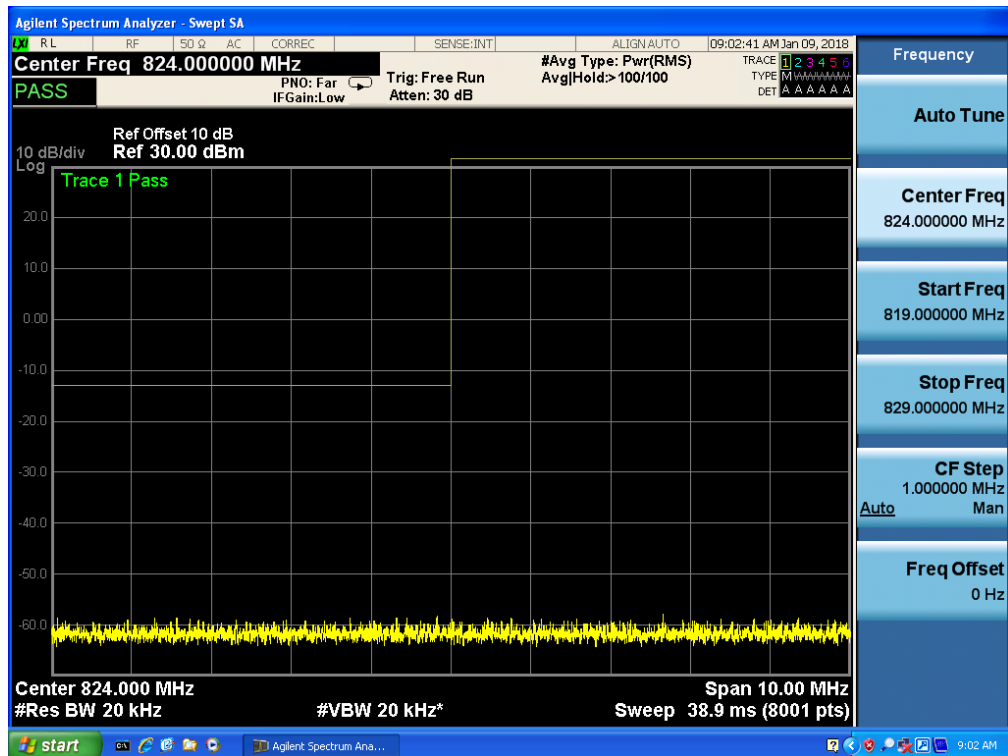

Band 5, UL Channel 20407, UL Frequency 824.7, BW 1.4, NO. RB 6, RB POS. Low, 16-QAM

Band 5, UL Channel 20407, UL Frequency 824.7, BW 1.4, NO. RB 6, RB POS. Low, 16-QAM

Band 5, UL Channel 20643, UL Frequency 848.3, BW 1.4, NO. RB 6, RB POS. Low, QPSK