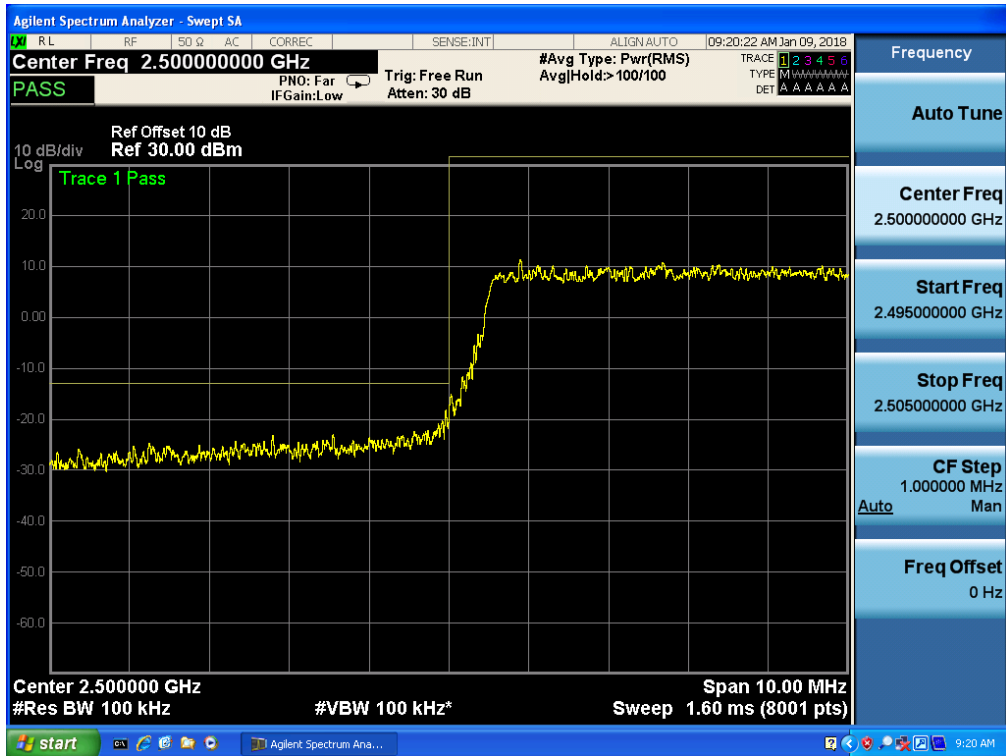

Band 7, UL Channel 21425, UL Frequency 2567.5, BW 5.0, NO. RB 25, RB POS. Low, 16QAM

Band 7, UL Channel 21425, UL Frequency 2567.5, BW 5.0, NO. RB 25, RB POS. Low, 16QAM

Band 7, UL Channel 20800, UL Frequency 2505.0, BW 10.0, NO. RB 50, RB POS. Low, QPSK