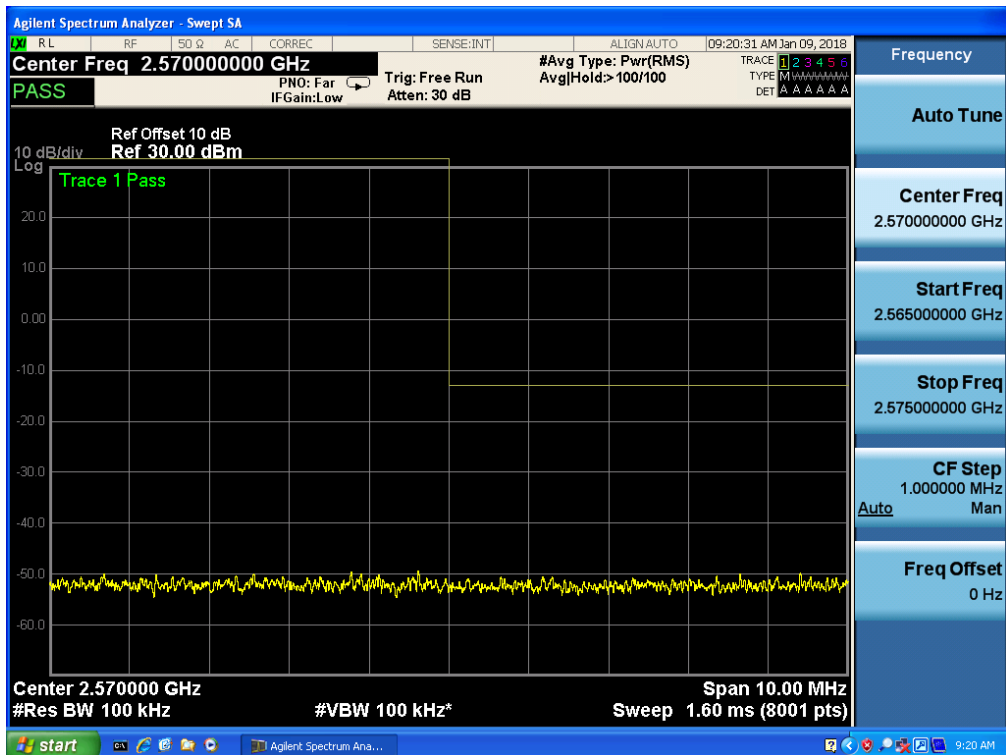

Band 7, UL Channel 20800, UL Frequency 2505.0, BW 10.0, NO. RB 50, RB POS. Low, QPSK