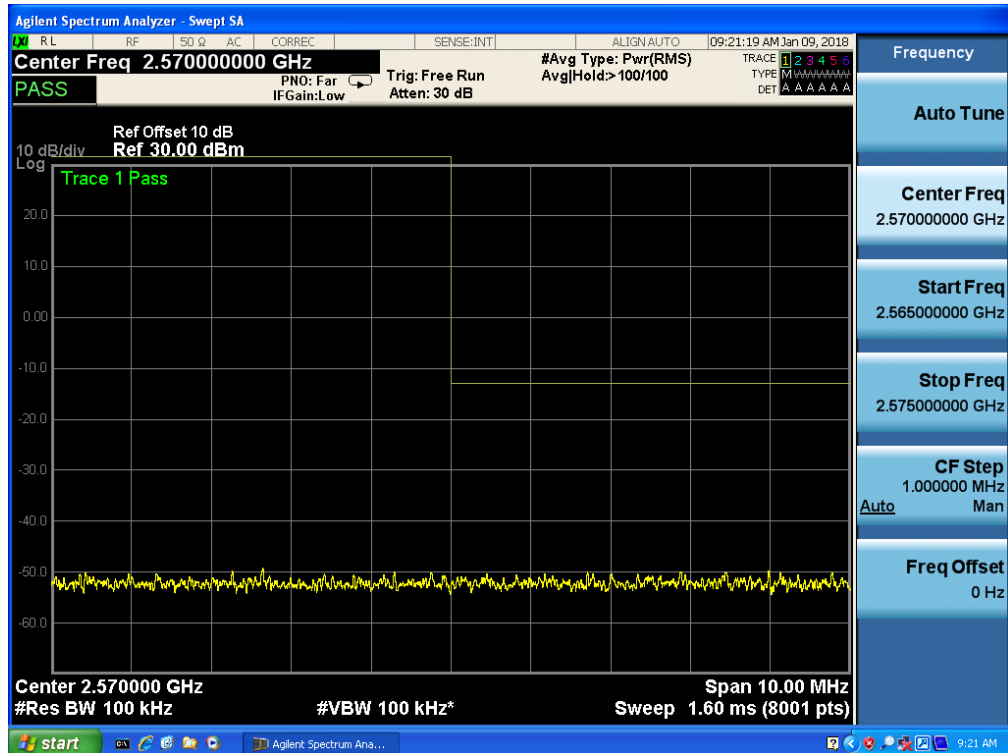

Band 7, UL Channel 20800, UL Frequency 2505.0, BW 10.0, NO. RB 50, RB POS. Low, QPSK

Band 7, UL Channel 20800, UL Frequency 2505.0, BW 10.0, NO. RB 50, RB POS. Low, 16QAM

Band 7, UL Channel 20800, UL Frequency 2505.0, BW 10.0, NO. RB 50, RB POS. Low, 16QAM