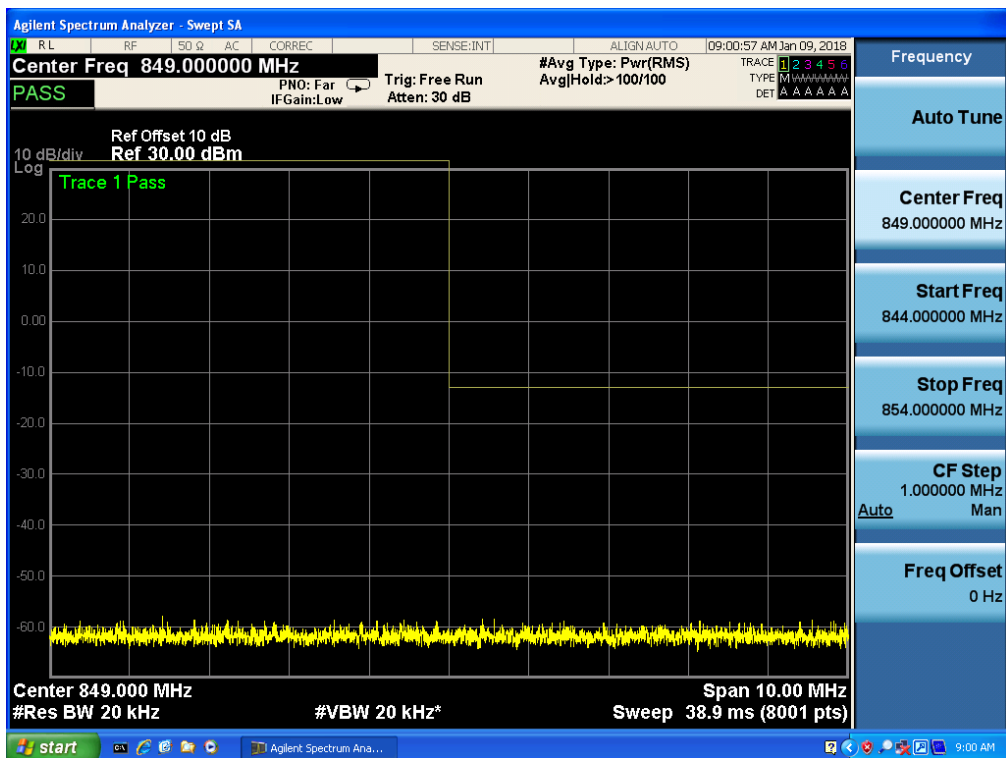

Band 4, UL Channel 20300, UL Frequency 1745.0, BW 20.0, NO. RB 100, RB POS. Low, 16QAM

6.3 LTE BAND 5

Band 5, UL Channel 20407, UL Frequency 824.7, BW 1.4, NO. RB 6, RB POS. Low, QPSK

Band 5, UL Channel 20407, UL Frequency 824.7, BW 1.4, NO. RB 6, RB POS. Low, QPSK