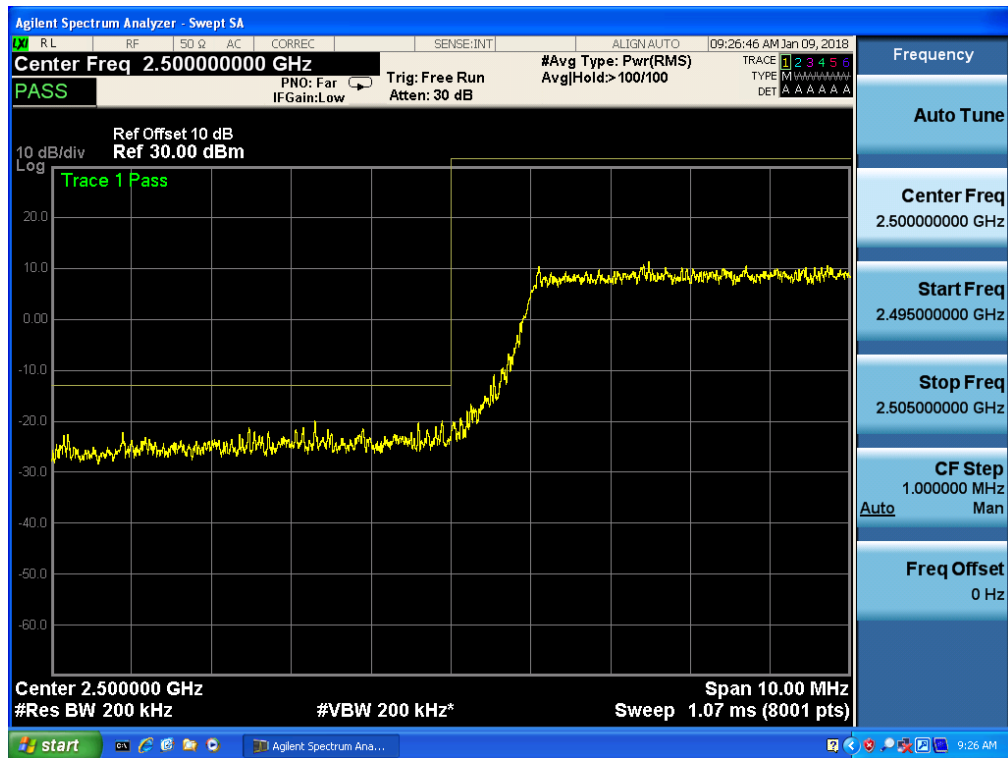

Band 7, UL Channel 20850, UL Frequency 2510.0, BW 20.0, NO. RB 100, RB POS. Low, QPSK