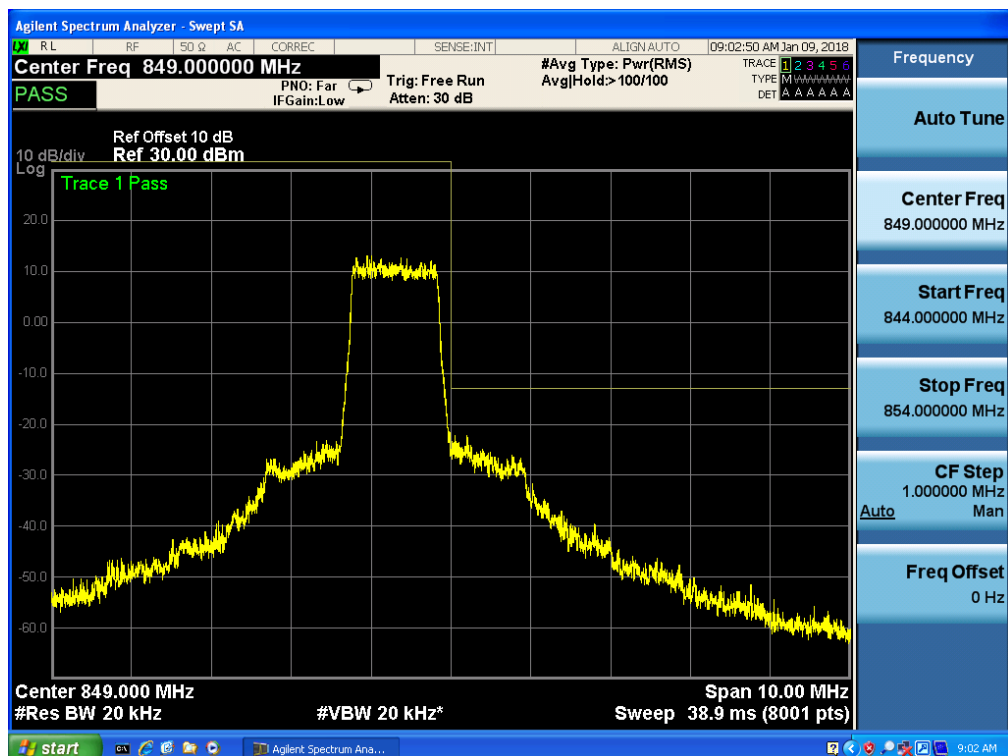

Band 5, UL Channel 20643, UL Frequency 848.3, BW 1.4, NO. RB 6, RB POS. Low, QPSK