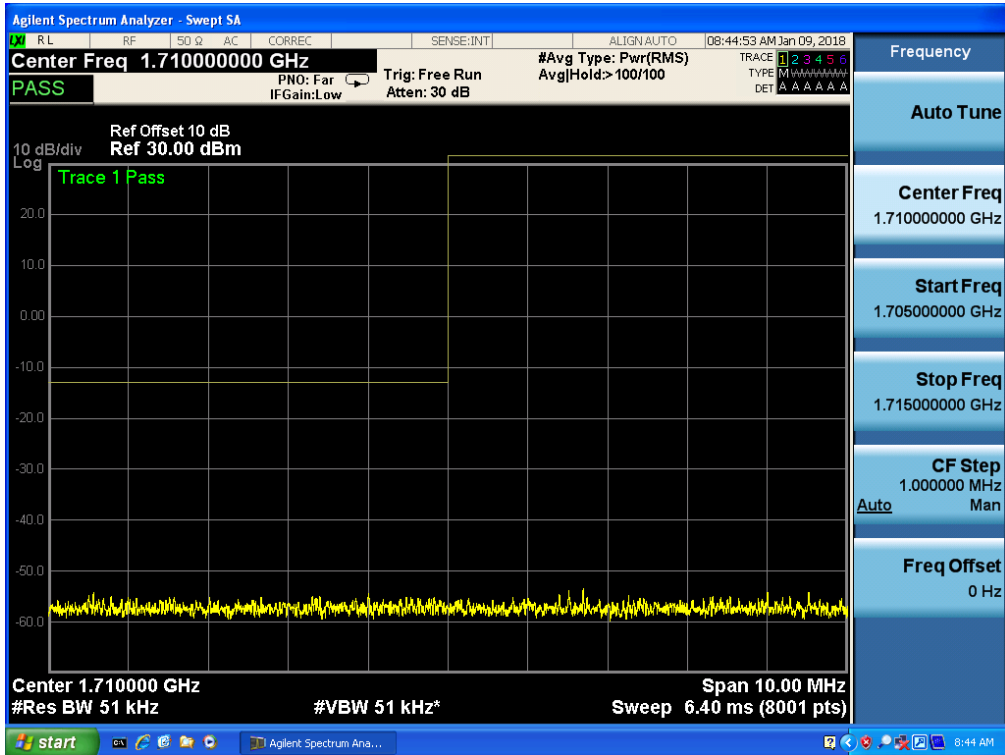

Band 4, UL Channel 20375, UL Frequency 1752.5, BW 5.0, NO. RB 25, RB POS. Low, QPSK

Band 4, UL Channel 20375, UL Frequency 1752.5, BW 5.0, NO. RB 25, RB POS. Low, QPSK

Band 4, UL Channel 20375, UL Frequency 1752.5, BW 5.0, NO. RB 25, RB POS. Low, 16QAM