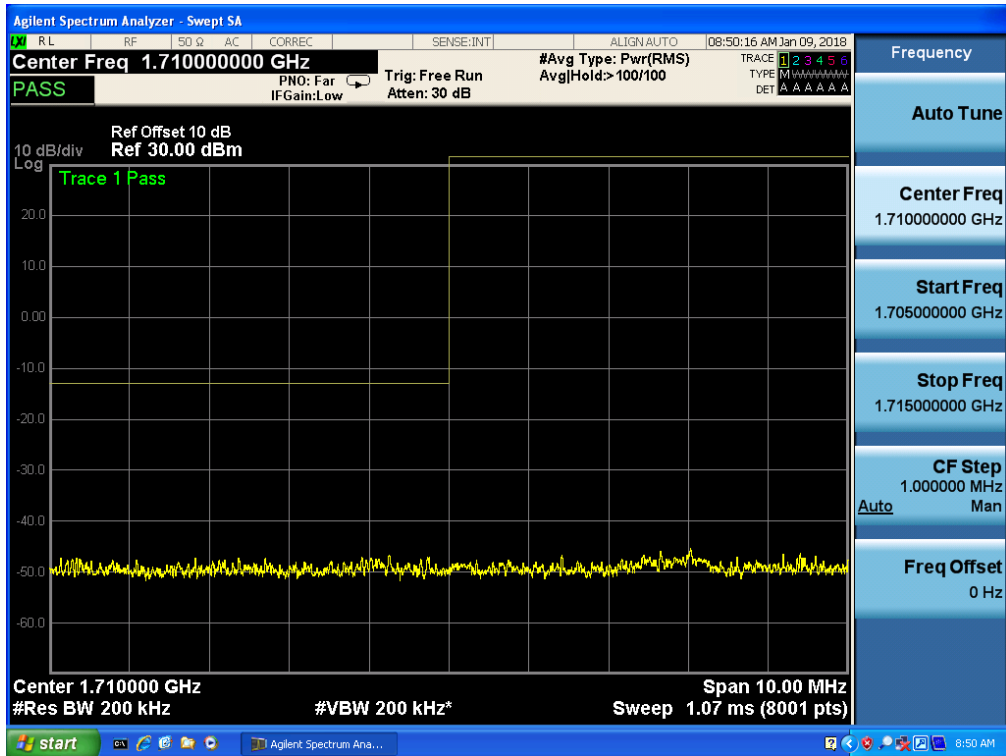

Band 4, UL Channel 20325, UL Frequency 1747.5, BW 15.0, NO. RB 75, RB POS. Low, QPSK