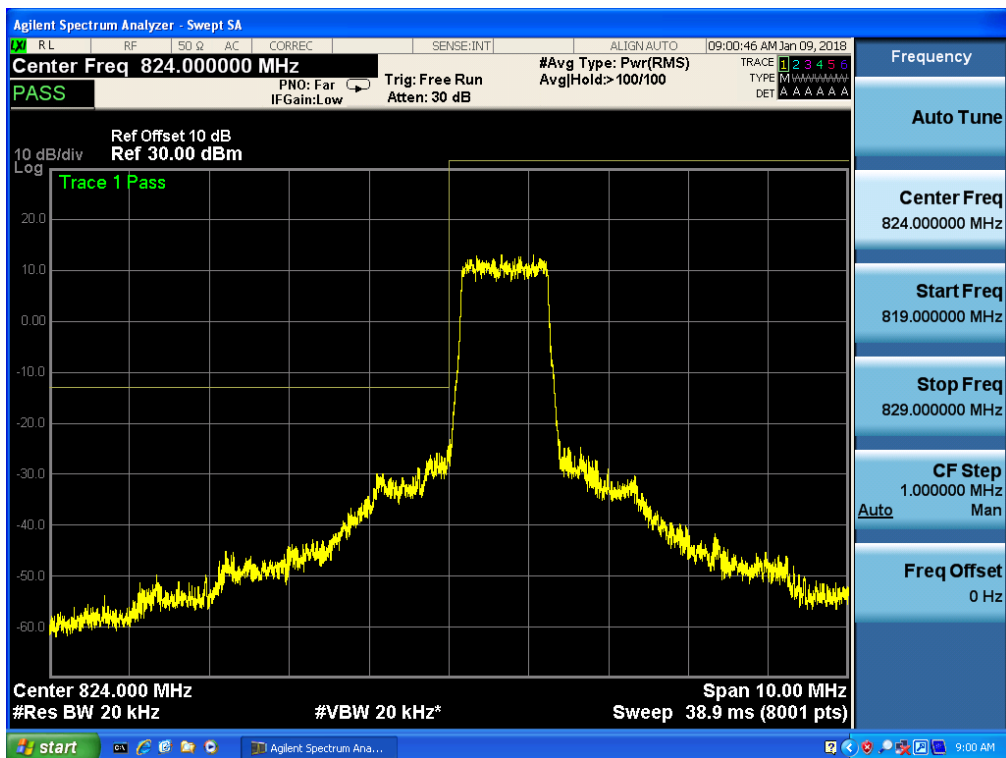

6.3 LTE BAND 5

Band 5, UL Channel 20407, UL Frequency 824.7, BW 1.4, NO. RB 6, RB POS. Low, QPSK