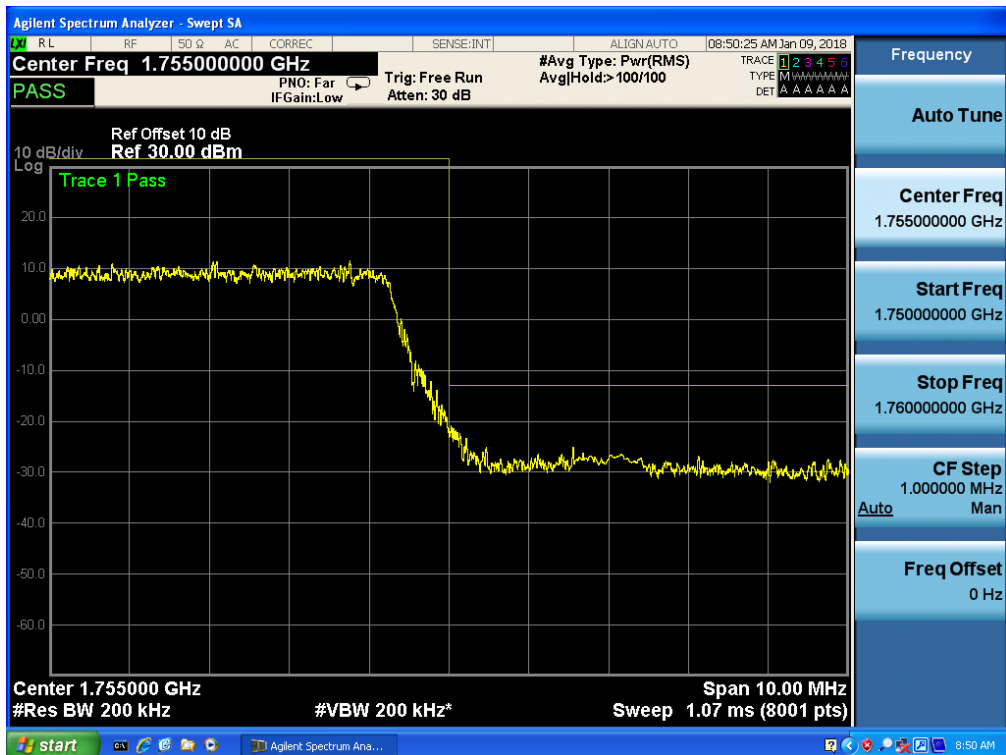

Band 4, UL Channel 2025, UL Frequency 1717.5, BW 15.0, NO. RB 75, RB POS. Low, 16QAM

Band 4, UL Channel 20325, UL Frequency 1747.5, BW 15.0, NO. RB 75, RB POS. Low, QPSK

Band 4, UL Channel 20325, UL Frequency 1747.5, BW 15.0, NO. RB 75, RB POS. Low, QPSK