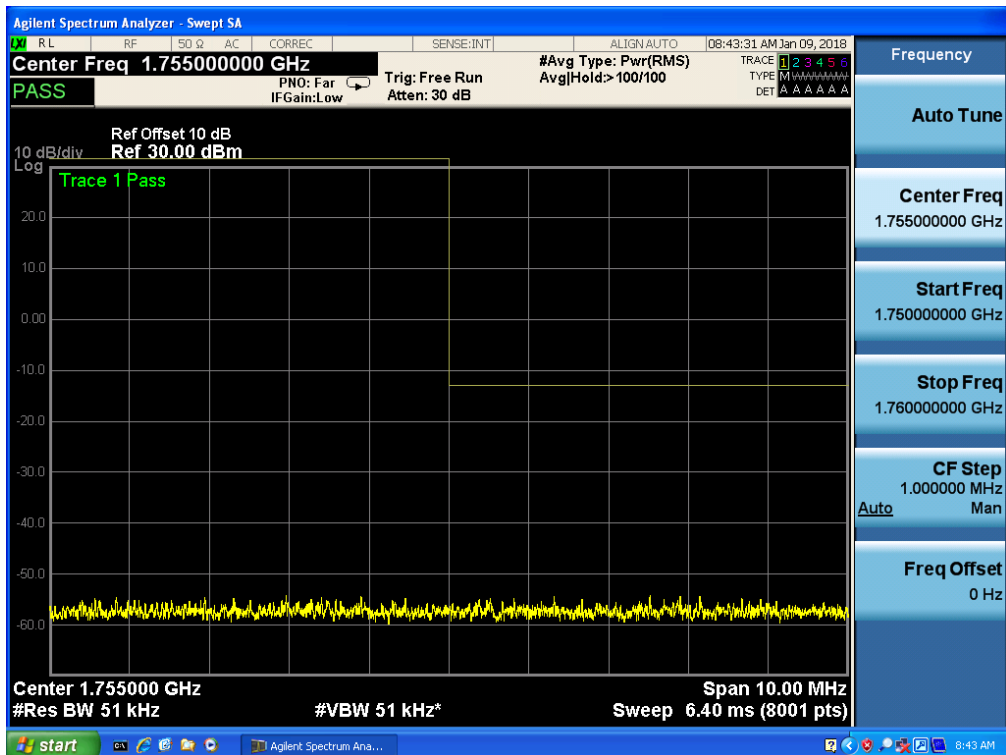

Band 4, UL Channel 19975, UL Frequency 1712.5, BW 5.0, NO. RB 25, RB POS. Low, QPSK

Band 4, UL Channel 19975, UL Frequency 1712.5, BW 5.0, NO. RB 25, RB POS. Low, 16QAM

Band 4, UL Channel 19975, UL Frequency 1712.5, BW 5.0, NO. RB 25, RB POS. Low, 16QAM