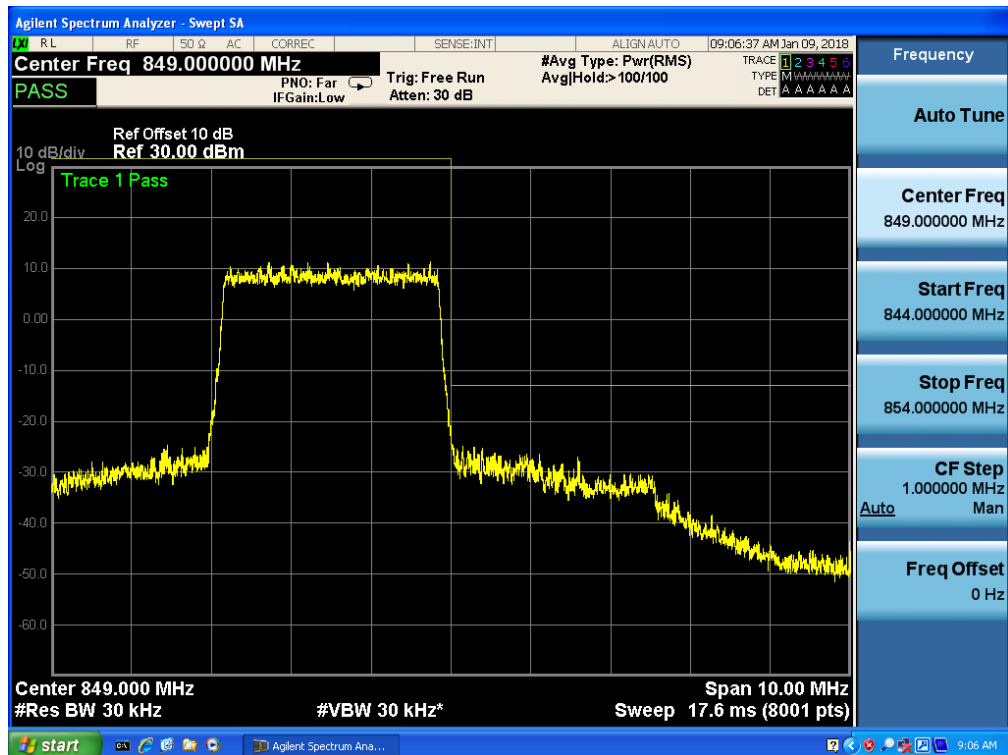

Band 5, UL Channel 20415, UL Frequency 825.5, BW 3.0, NO. RB 15, RB POS. Low, 16-QAM

Band 5, UL Channel 20635, UL Frequency 847.5, BW 3.0, NO. RB 15, RB POS. Low, QPSK

Band 5, UL Channel 20635, UL Frequency 847.5, BW 3.0, NO. RB 15, RB POS. Low, QPSK