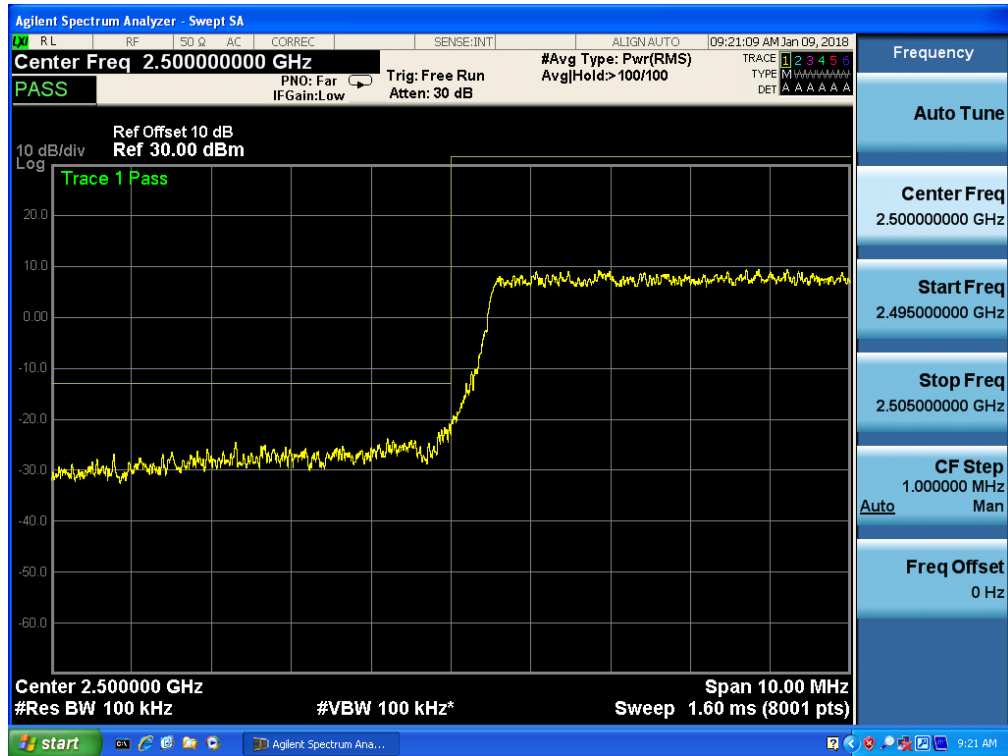

Band 7, UL Channel 20800, UL Frequency 2505.0, BW 10.0, NO. RB 50, RB POS. Low, 16QAM