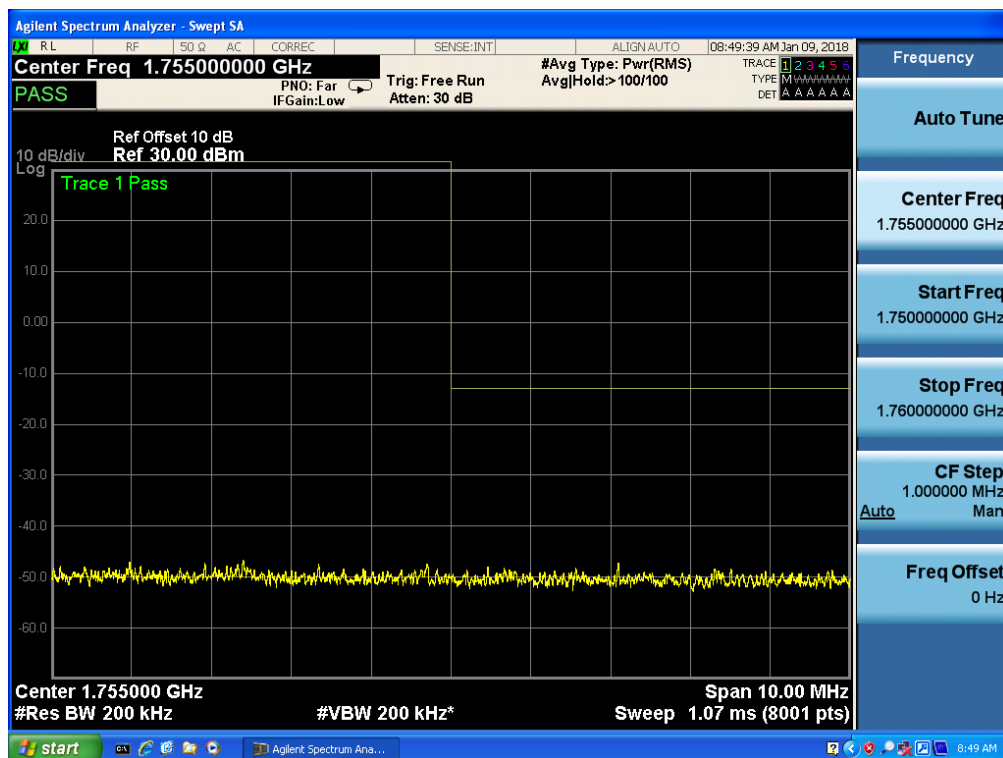

Band 4, UL Channel 2025, UL Frequency 1717.5, BW 15.0, NO. RB 75, RB POS. Low, 16QAM