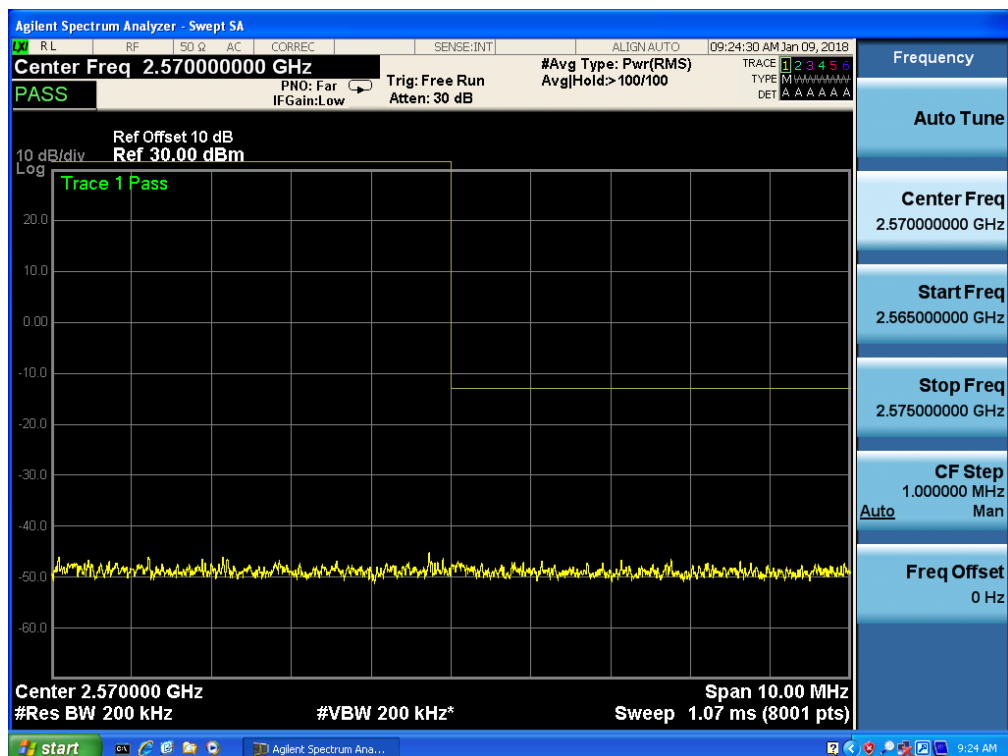

Band 7, UL Channel 20825, UL Frequency 2507.5, BW 15.0, NO. RB 75, RB POS. Low, 16QAM