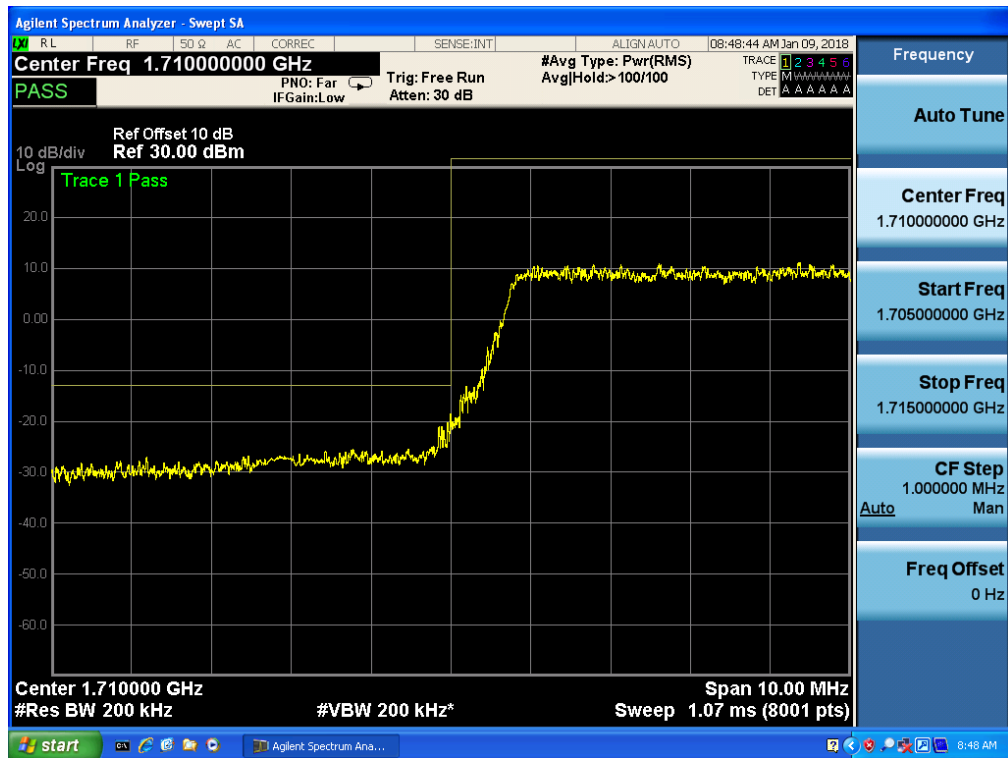

Band 4, UL Channel 20025, UL Frequency 1717.5, BW 15.0, NO. RB 75, RB POS. Low, QPSK