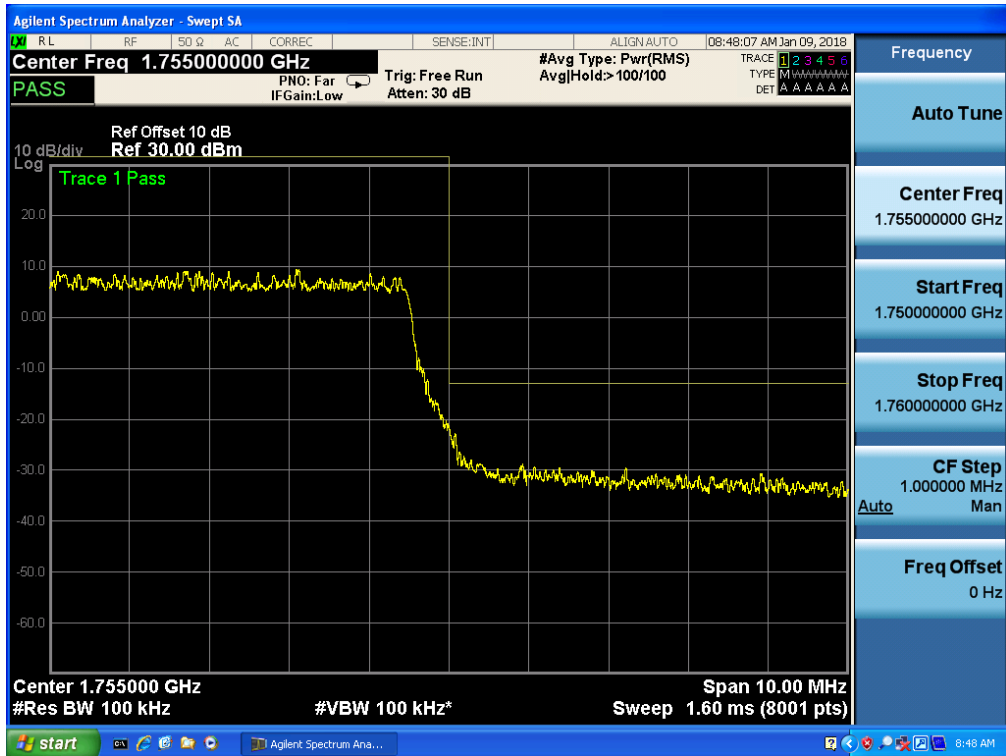

Band 4, UL Channel 20350, UL Frequency 1750.0, BW 10.0, NO. RB 50, RB POS. Low, QPSK

Band 4, UL Channel 20350, UL Frequency 1750.0, BW 10.0, NO. RB 50, RB POS. Low, 16QAM

Band 4, UL Channel 20350, UL Frequency 1750.0, BW 10.0, NO. RB 50, RB POS. Low, 16QAM