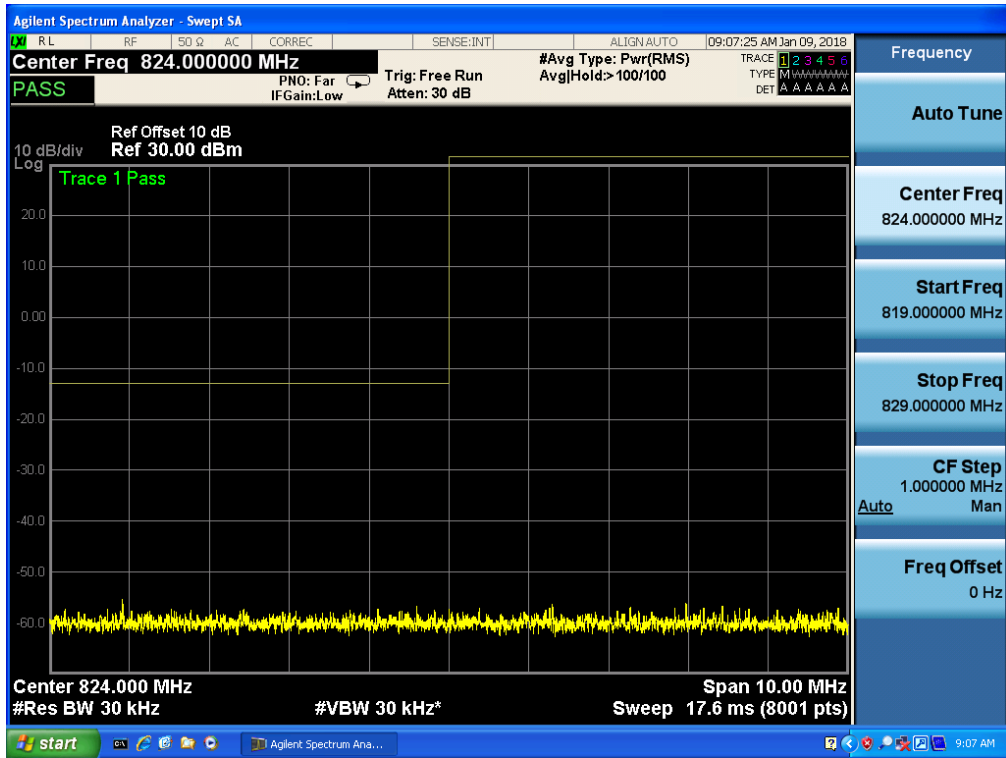

Band 5, UL Channel 20635, UL Frequency 847.5, BW 3.0, NO. RB 15, RB POS. Low, 16-QAM