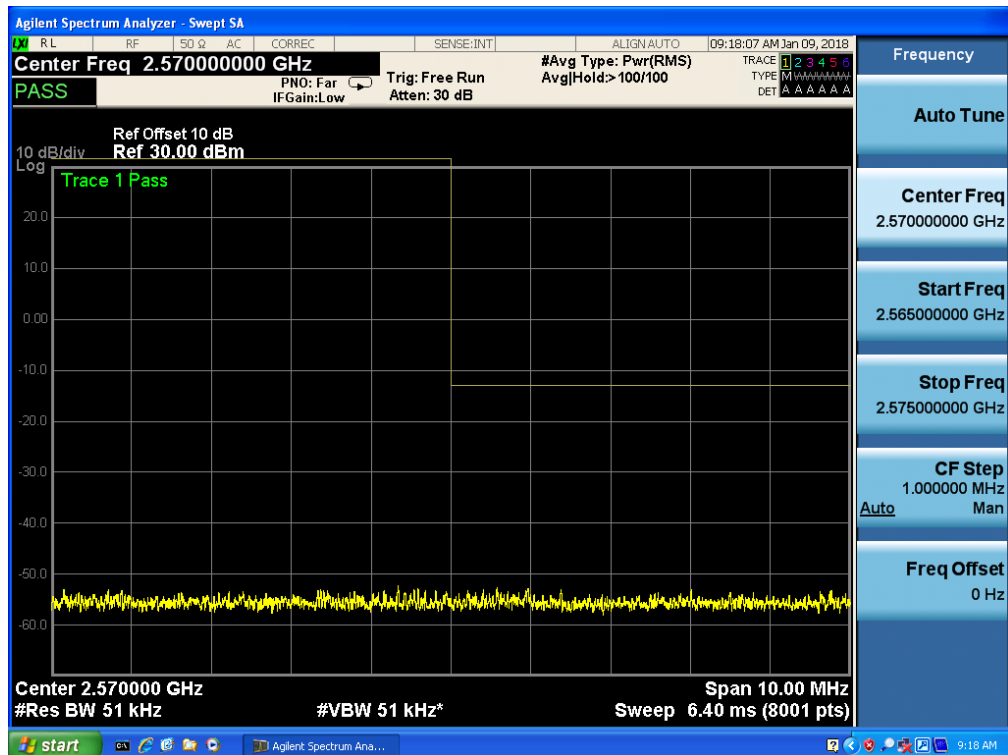

Band 7, UL Channel 20775, UL Frequency 2502.5, BW 5.0, NO. RB 25, RB POS. Low, 16QAM