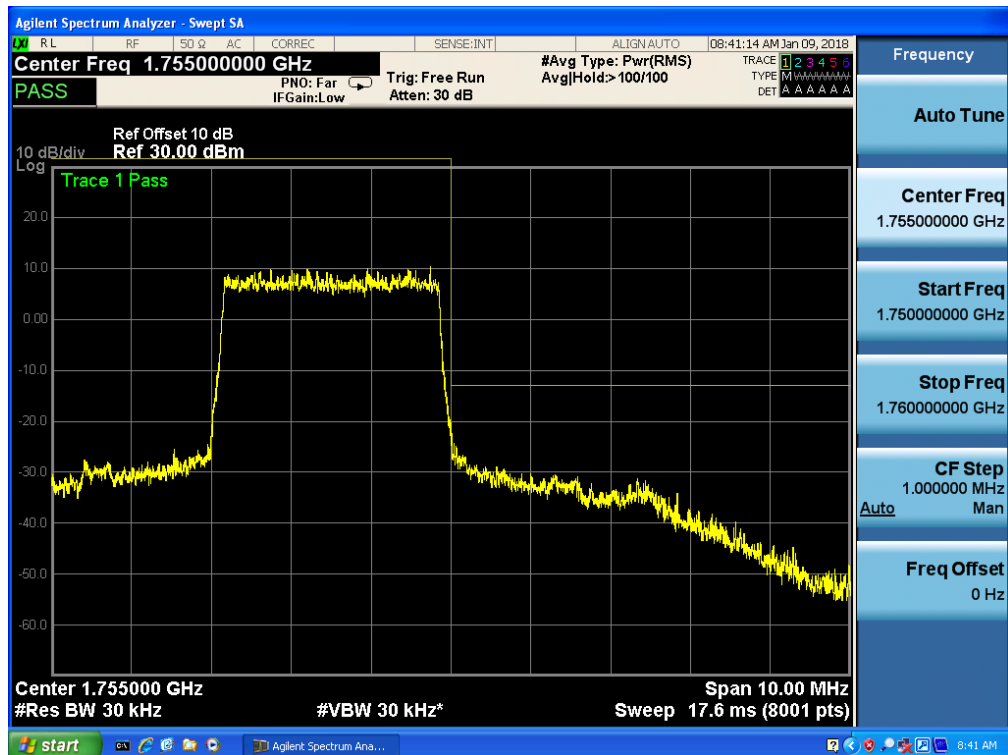

Band 4, UL Channel 19965, UL Frequency 1711.5, BW 3.0, NO. RB 15, RB POS. Low, 16QAM

Band 4, UL Channel 20385, UL Frequency 1753.5, BW 3.0, NO. RB 15, RB POS. Low, QPSK

Band 4, UL Channel 20385, UL Frequency 1753.5, BW 3.0, NO. RB 15, RB POS. Low, QPSK