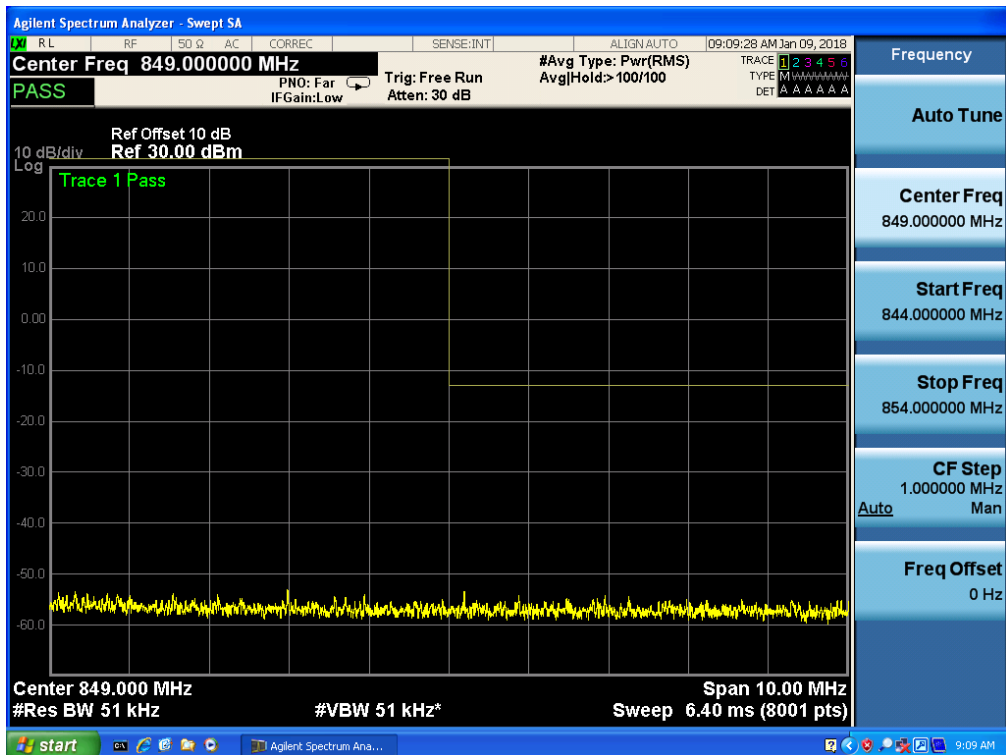

Band 5, UL Channel 20425, UL Frequency 826.5, BW 5.0, NO. RB 25, RB POS. Low, QPSK

Band 5, UL Channel 20425, UL Frequency 826.5, BW 5.0, NO. RB 25, RB POS. Low, 16-QAM

Band 5, UL Channel 20425, UL Frequency 826.5, BW 5.0, NO. RB 25, RB POS. Low, 16-QAM