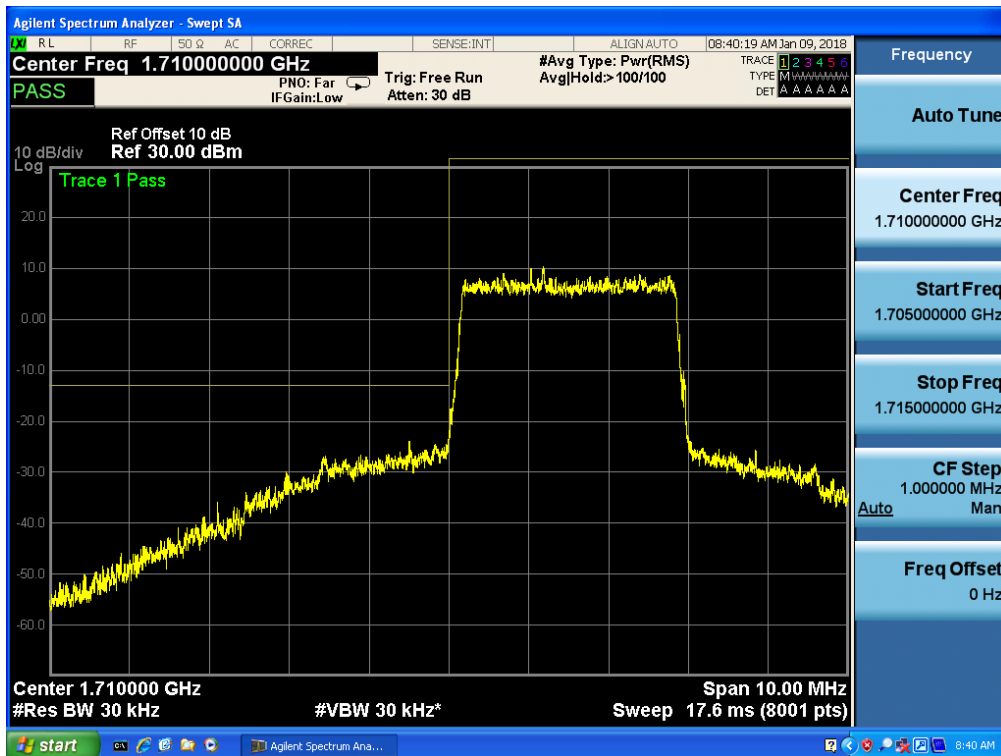

Band 4, UL Channel 19965, UL Frequency 1711.5, BW 3.0, NO. RB 15, RB POS. Low, QPSK

Band 4, UL Channel 19965, UL Frequency 1711.5, BW 3.0, NO. RB 15, RB POS. Low, QPSK

Band 4, UL Channel 19965, UL Frequency 1711.5, BW 3.0, NO. RB 15, RB POS. Low, 16QAM