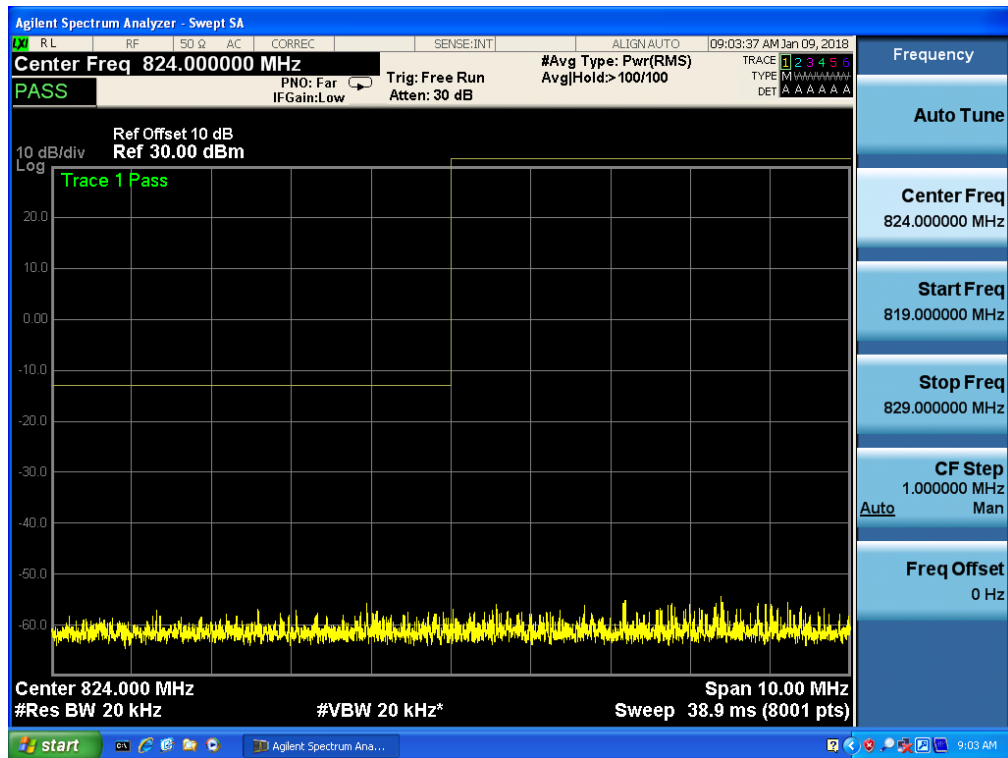

Band 5, UL Channel 20643, UL Frequency 848.3, BW 1.4, NO. RB 6, RB POS. Low, 16-QAM