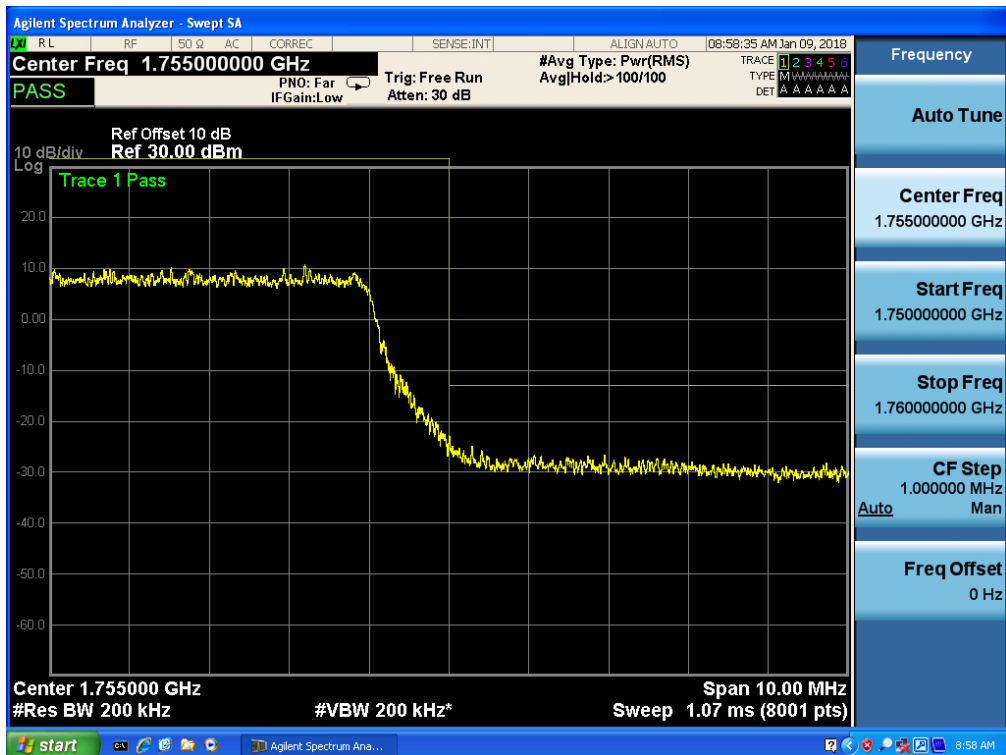

Band 4, UL Channel 20300, UL Frequency 1745.0, BW 20.0, NO. RB 100, RB POS. Low, QPSK