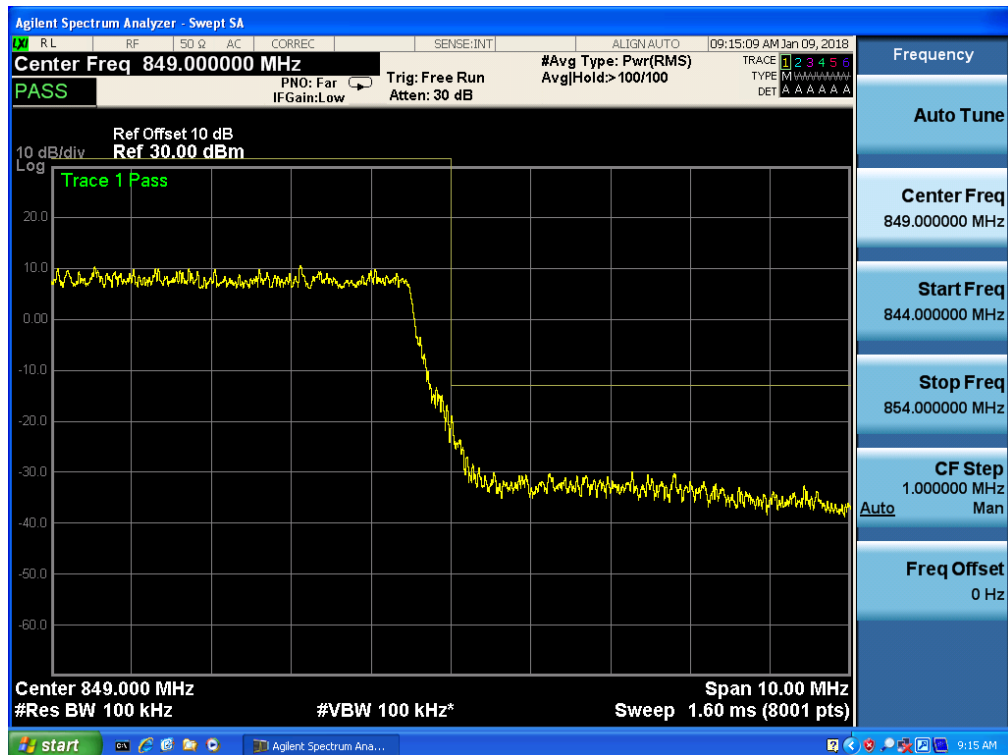

6.4 LTE BAND 7

Band 7, UL Channel 20775, UL Frequency 2502.5, BW 5.0, NO. RB 25, RB POS. Low, QPSK

Band 7, UL Channel 20775, UL Frequency 2502.5, BW 5.0, NO. RB 25, RB POS. Low, QPSK

Band 7, UL Channel 20775, UL Frequency 2502.5, BW 5.0, NO. RB 25, RB POS. Low, 16QAM