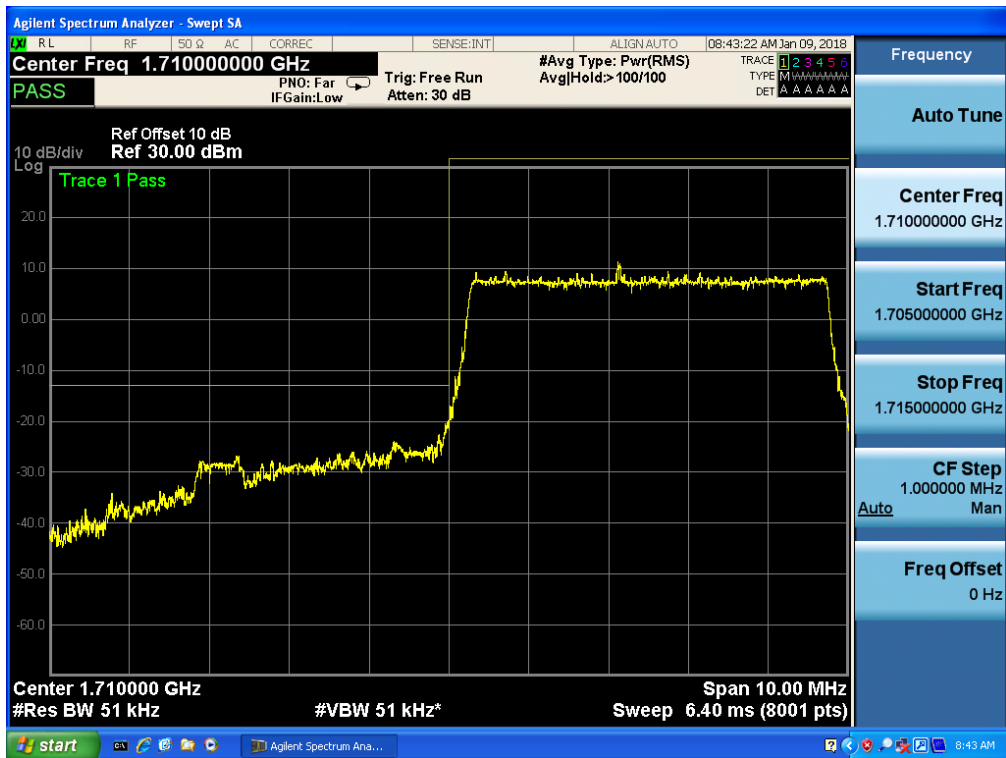

Band 4, UL Channel 19975, UL Frequency 1712.5, BW 5.0, NO. RB 25, RB POS. Low, 16QAM