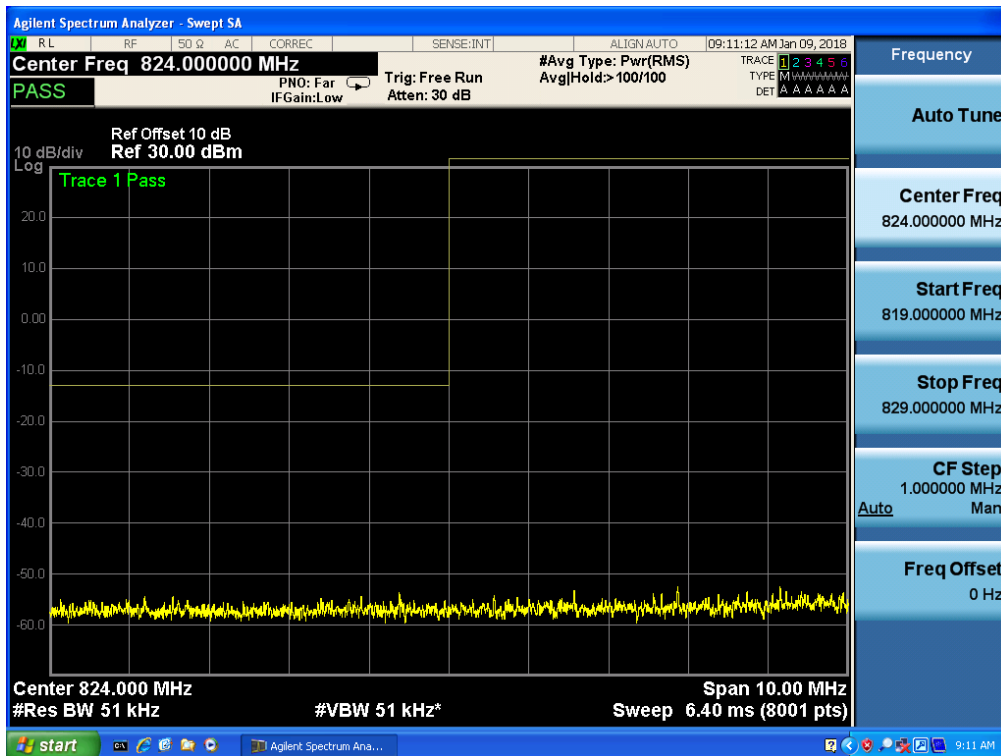

Band 5, UL Channel 20625, UL Frequency 846.5, BW 5.0, NO. RB 25, RB POS. Low, QPSK

Band 5, UL Channel 20625, UL Frequency 846.5, BW 5.0, NO. RB 25, RB POS. Low, QPSK

Band 5, UL Channel 20625, UL Frequency 846.5, BW 5.0, NO. RB 25, RB POS. Low, 16-QAM