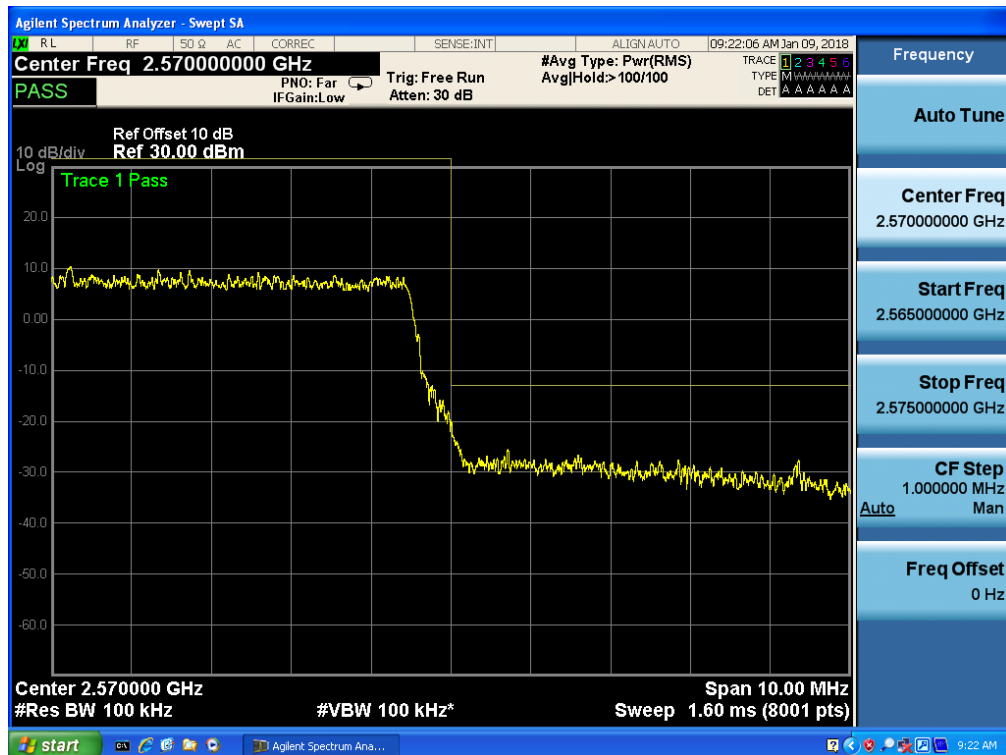

Band 7, UL Channel 21400, UL Frequency 2565.0, BW 10.0, NO. RB 50, RB POS. Low, QPSK