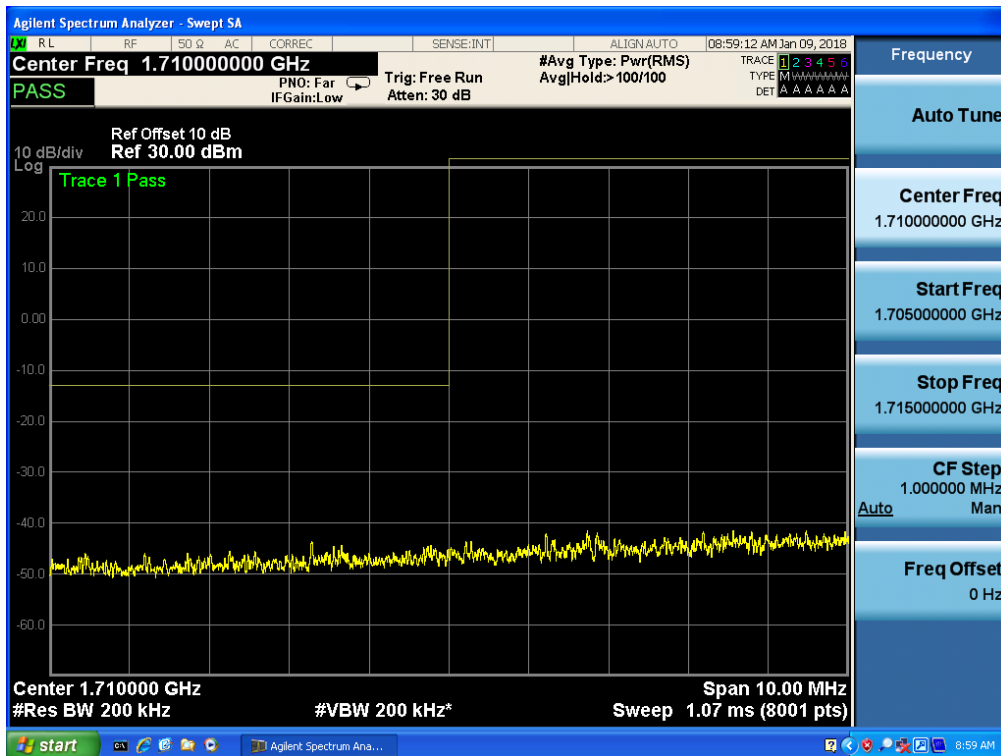

Band 4, UL Channel 20300, UL Frequency 1745.0, BW 20.0, NO. RB 100, RB POS. Low, QPSK

Band 4, UL Channel 20300, UL Frequency 1745.0, BW 20.0, NO. RB 100, RB POS. Low, QPSK

Band 4, UL Channel 20300, UL Frequency 1745.0, BW 20.0, NO. RB 100, RB POS. Low, 16QAM