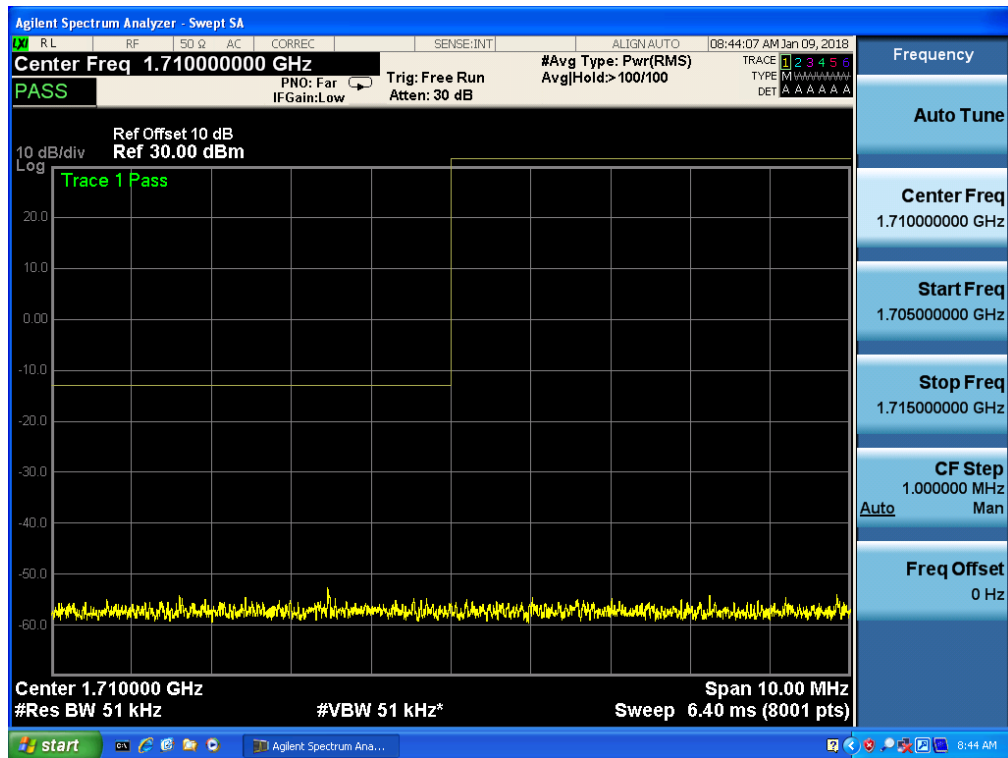

Band 4, UL Channel 20375, UL Frequency 1752.5, BW 5.0, NO. RB 25, RB POS. Low, QPSK