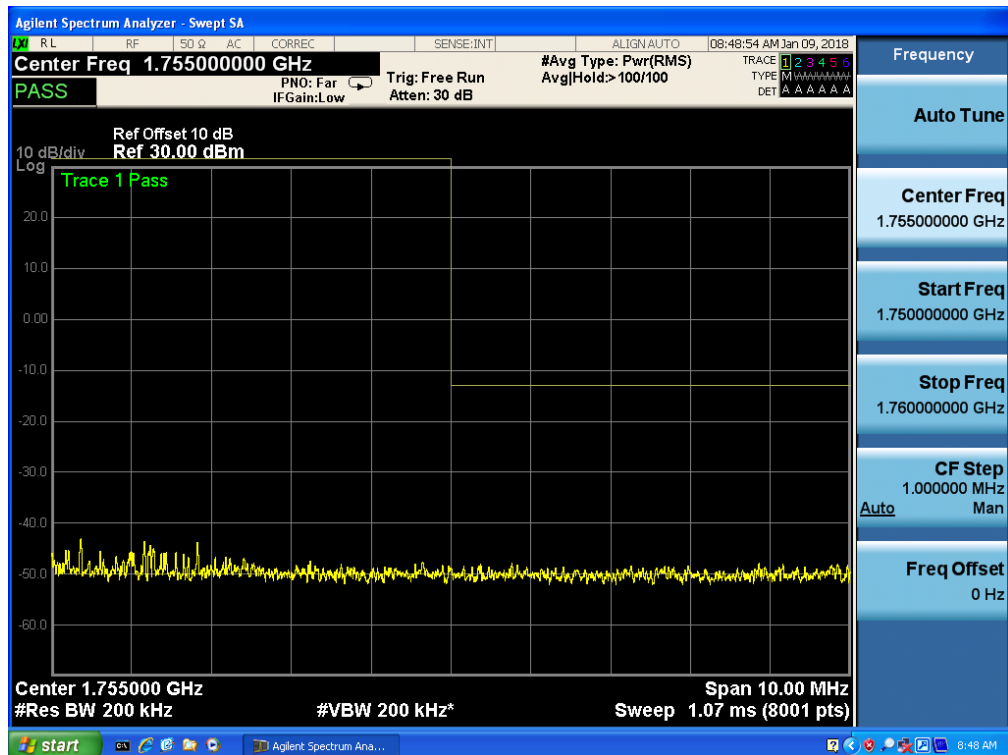

Band 4, UL Channel 20025, UL Frequency 1717.5, BW 15.0, NO. RB 75, RB POS. Low, QPSK