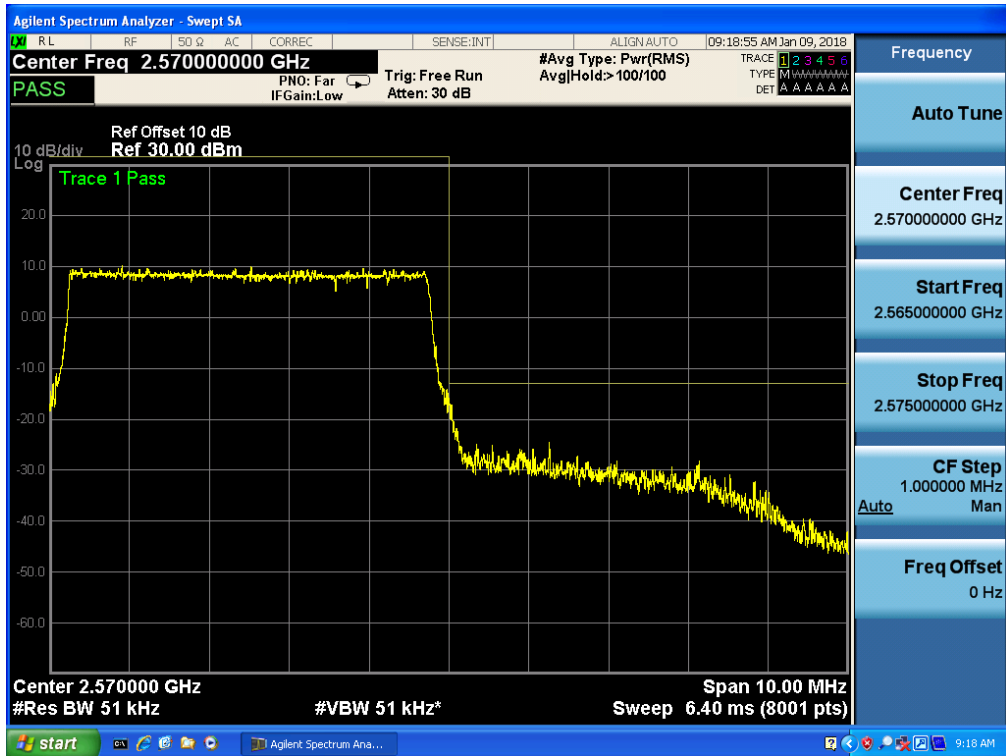

Band 7, UL Channel 20775, UL Frequency 2502.5, BW 5.0, NO. RB 25, RB POS. Low, 16QAM

Band 7, UL Channel 21425, UL Frequency 2567.5, BW 5.0, NO. RB 25, RB POS. Low, QPSK

Band 7, UL Channel 21425, UL Frequency 2567.5, BW 5.0, NO. RB 25, RB POS. Low, QPSK