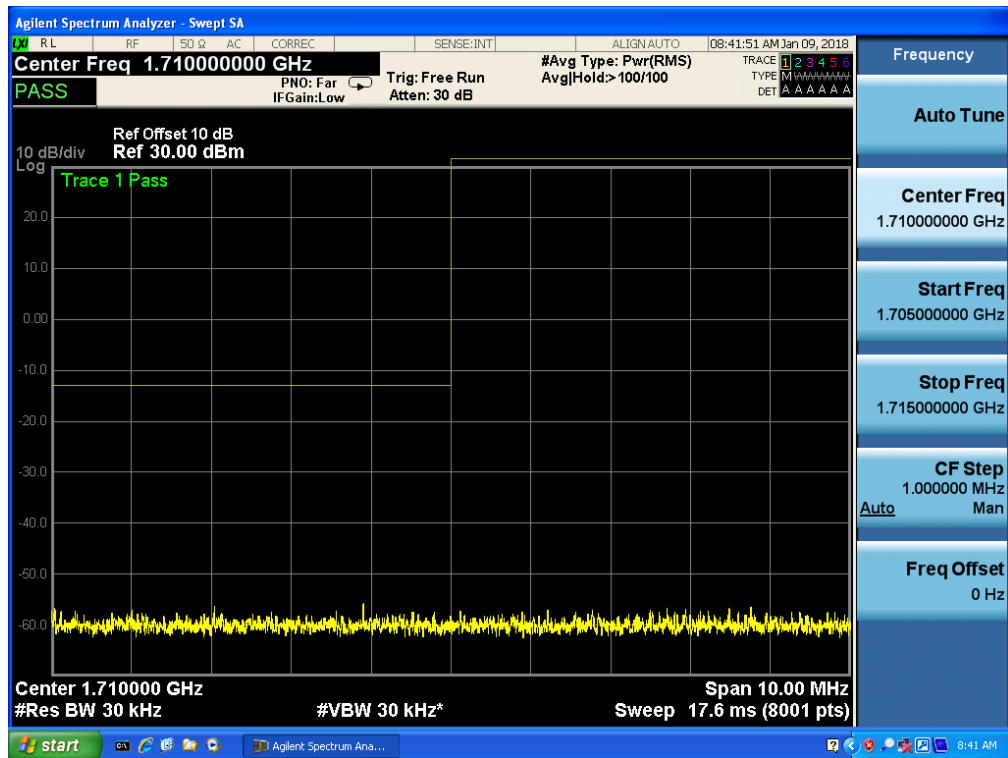

Band 4, UL Channel 20385, UL Frequency 1753.5, BW 3.0, NO. RB 15, RB POS. Low, 16QAM