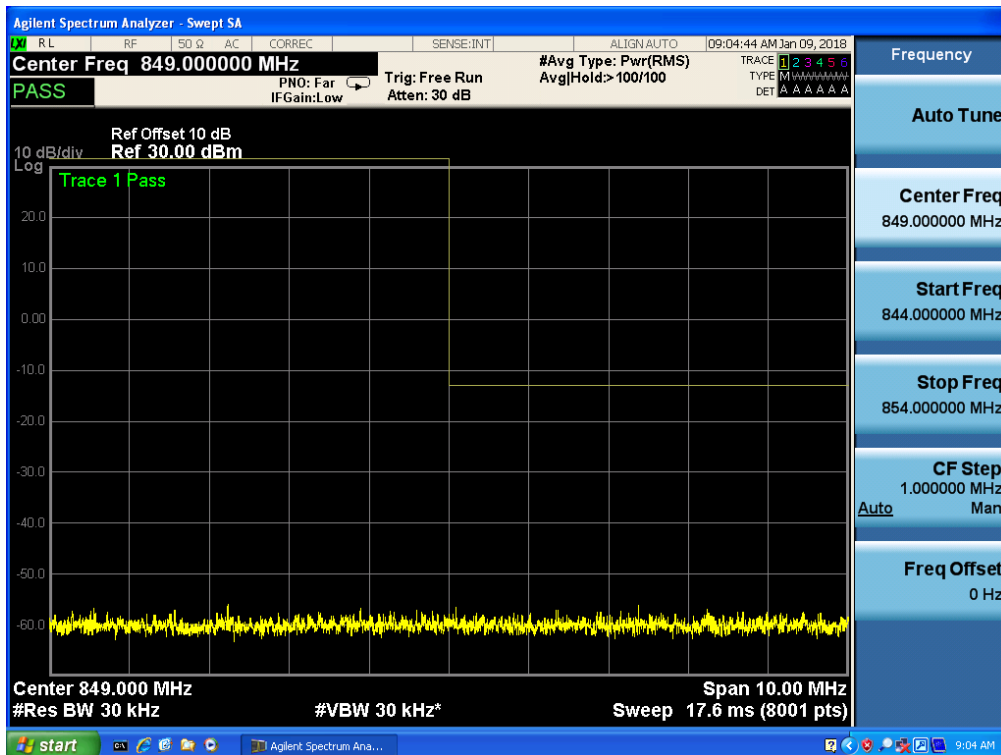

Band 5, UL Channel 20415, UL Frequency 825.5, BW 3.0, NO. RB 15, RB POS. Low, QPSK