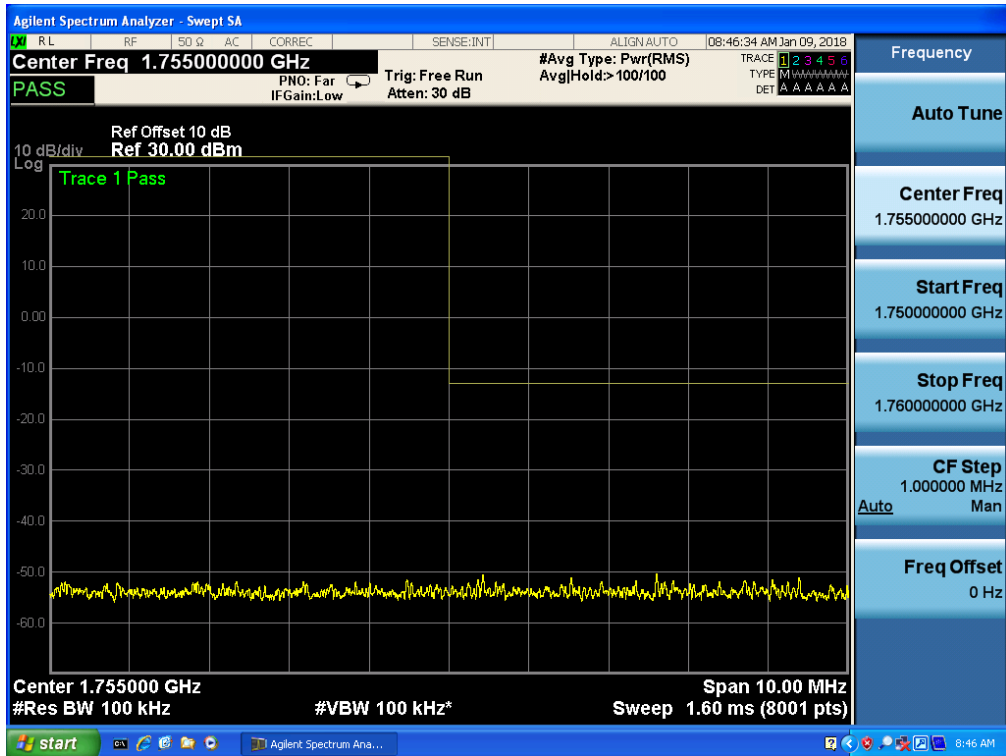

Band 4, UL Channel 2000, UL Frequency 1715.0, BW 10.0, NO. RB 50, RB POS. Low, 16QAM