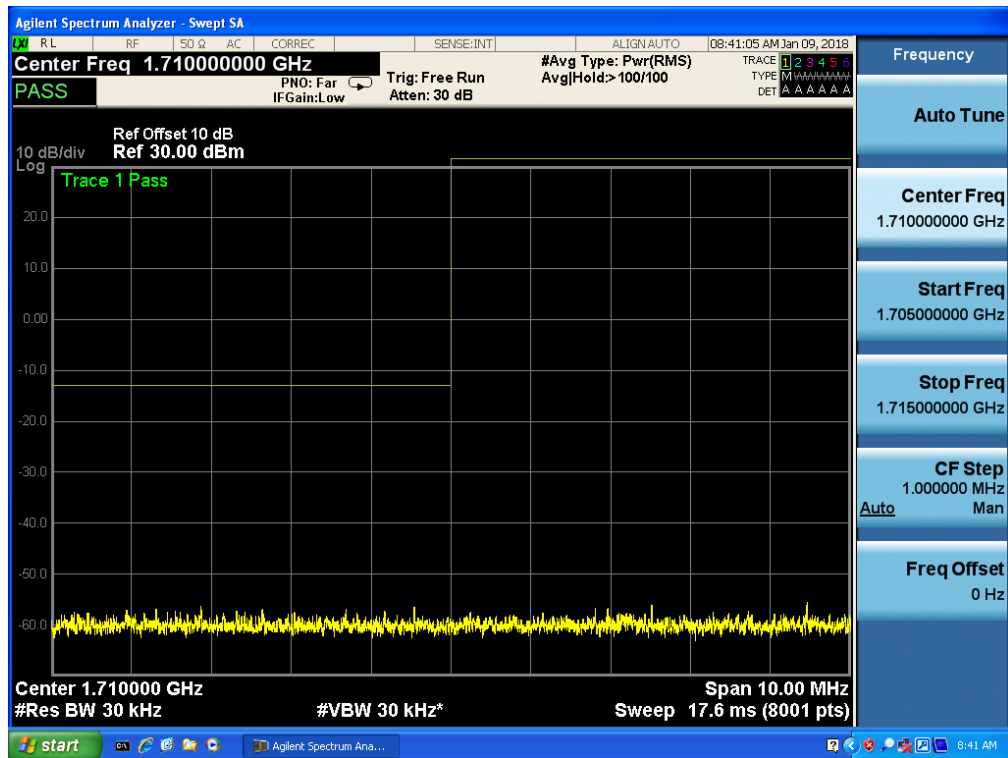

Band 4, UL Channel 20385, UL Frequency 1753.5, BW 3.0, NO. RB 15, RB POS. Low, QPSK