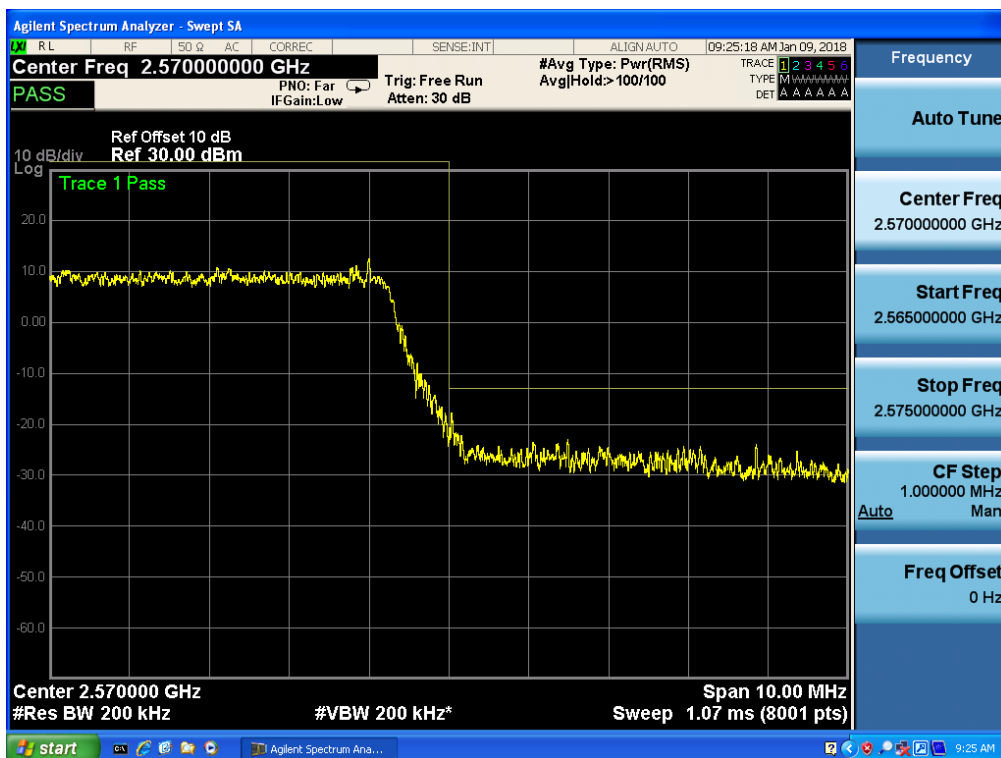

Band 7, UL Channel 21375, UL Frequency 2562.5, BW 15.0, NO. RB 75, RB POS. Low, QPSK