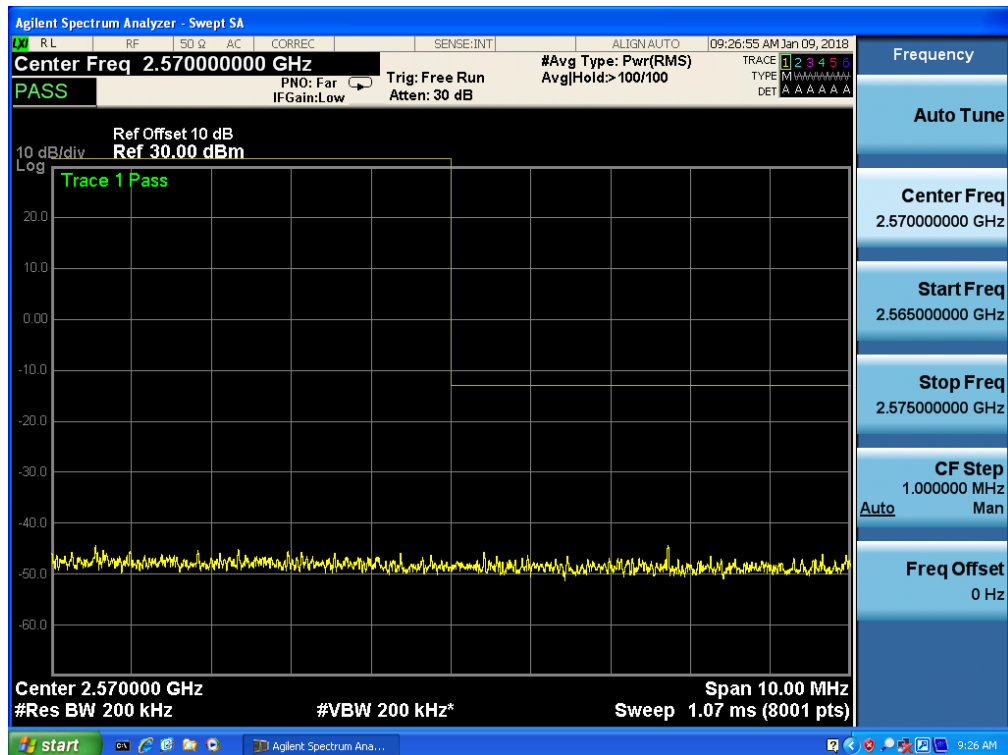

Band 7, UL Channel 20850, UL Frequency 2510.0, BW 20.0, NO. RB 100, RB POS. Low, QPSK