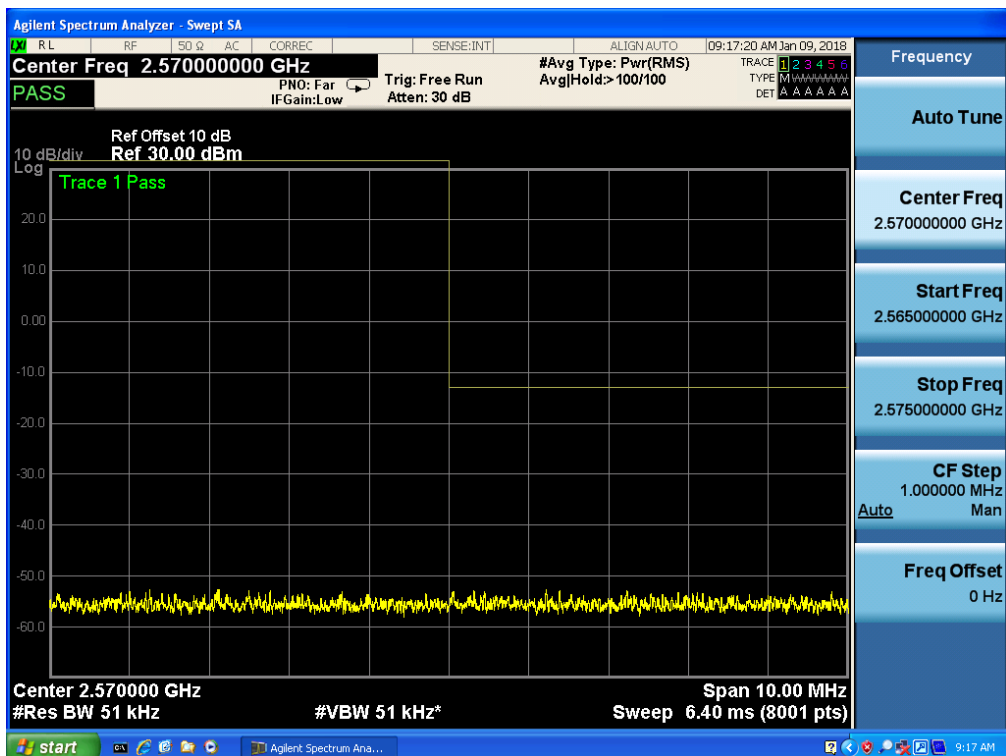

6.4 LTE BAND 7

Band 7, UL Channel 20775, UL Frequency 2502.5, BW 5.0, NO. RB 25, RB POS. Low, QPSK

Band 7, UL Channel 20775, UL Frequency 2502.5, BW 5.0, NO. RB 25, RB POS. Low, QPSK

Band 7, UL Channel 20775, UL Frequency 2502.5, BW 5.0, NO. RB 25, RB POS. Low, 16QAM