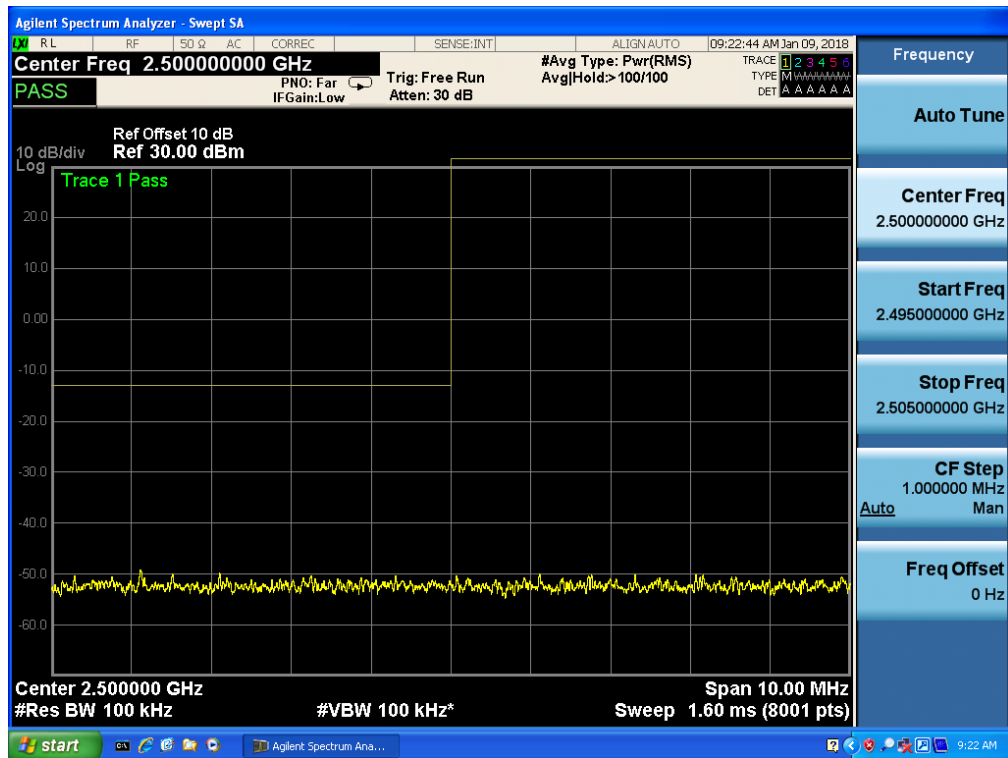

Band 7, UL Channel 21400, UL Frequency 2565.0, BW 10.0, NO. RB 50, RB POS. Low, QPSK

Band 7, UL Channel 21400, UL Frequency 2565.0, BW 10.0, NO. RB 50, RB POS. Low, QPSK

Band 7, UL Channel 21400, UL Frequency 2565.0, BW 10.0, NO. RB 50, RB POS. Low, 16QAM