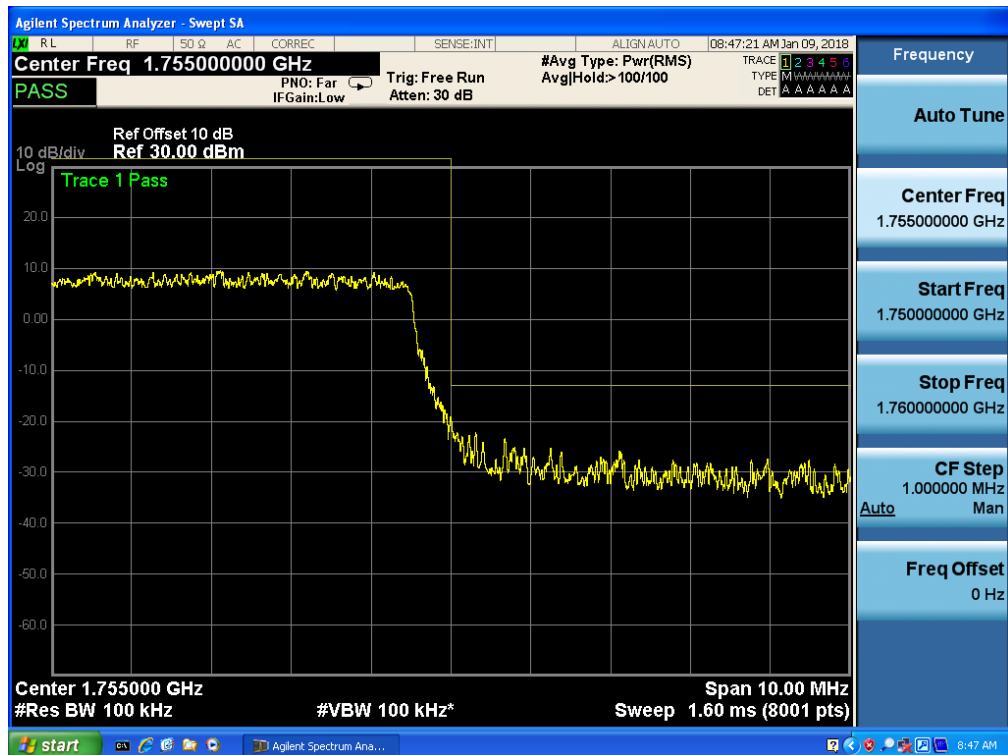

Band 4, UL Channel 20350, UL Frequency 1750.0, BW 10.0, NO. RB 50, RB POS. Low, QPSK