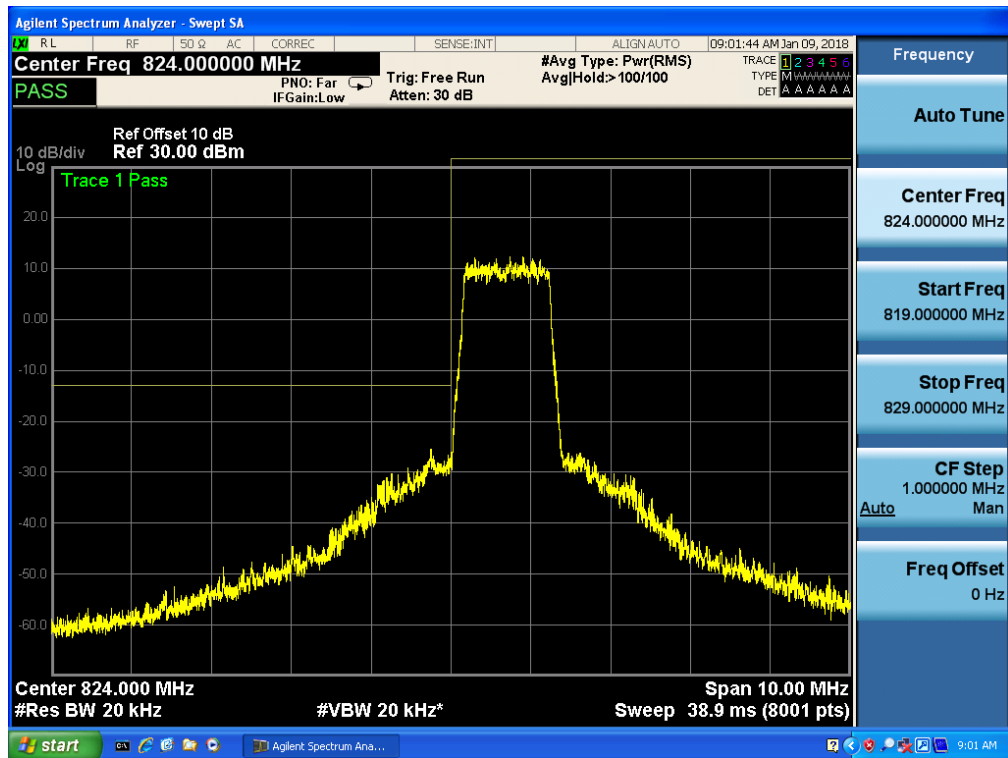

Band 5, UL Channel 20407, UL Frequency 824.7, BW 1.4, NO. RB 6, RB POS. Low, 16-QAM