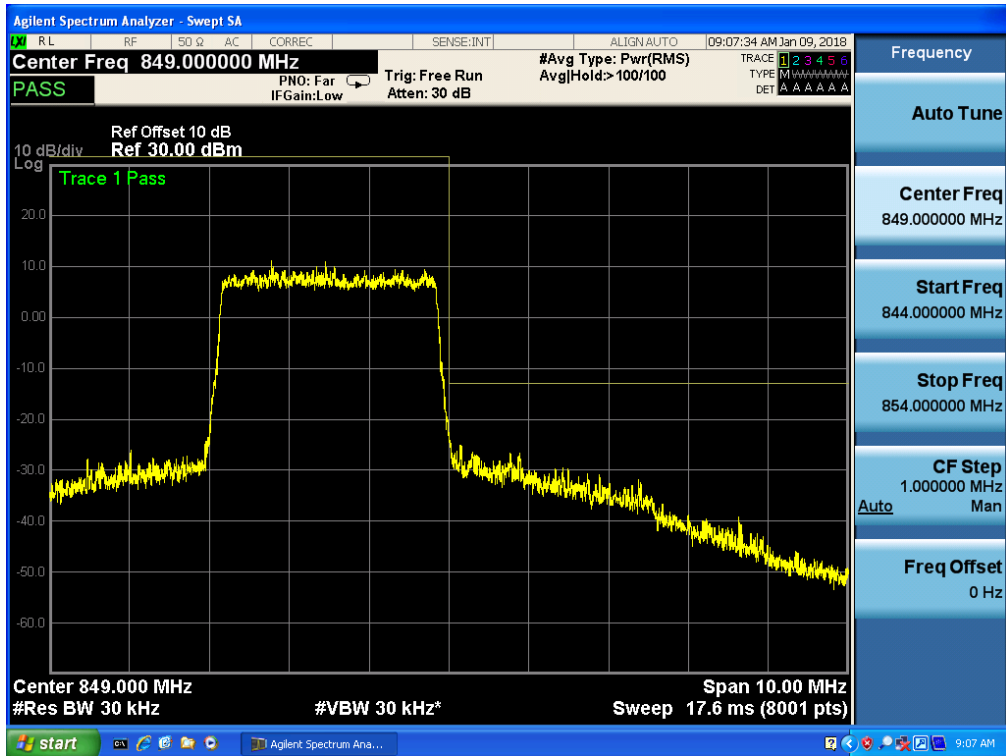

Band 5, UL Channel 20635, UL Frequency 847.5, BW 3.0, NO. RB 15, RB POS. Low, 16-QAM