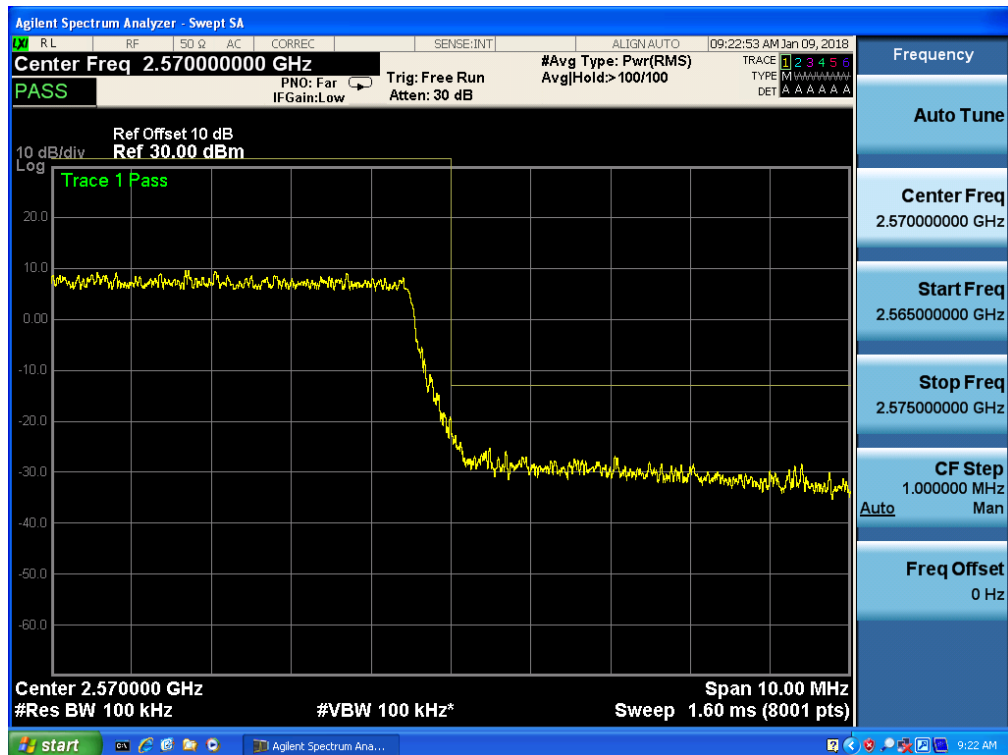

Band 7, UL Channel 21400, UL Frequency 2565.0, BW 10.0, NO. RB 50, RB POS. Low, 16QAM