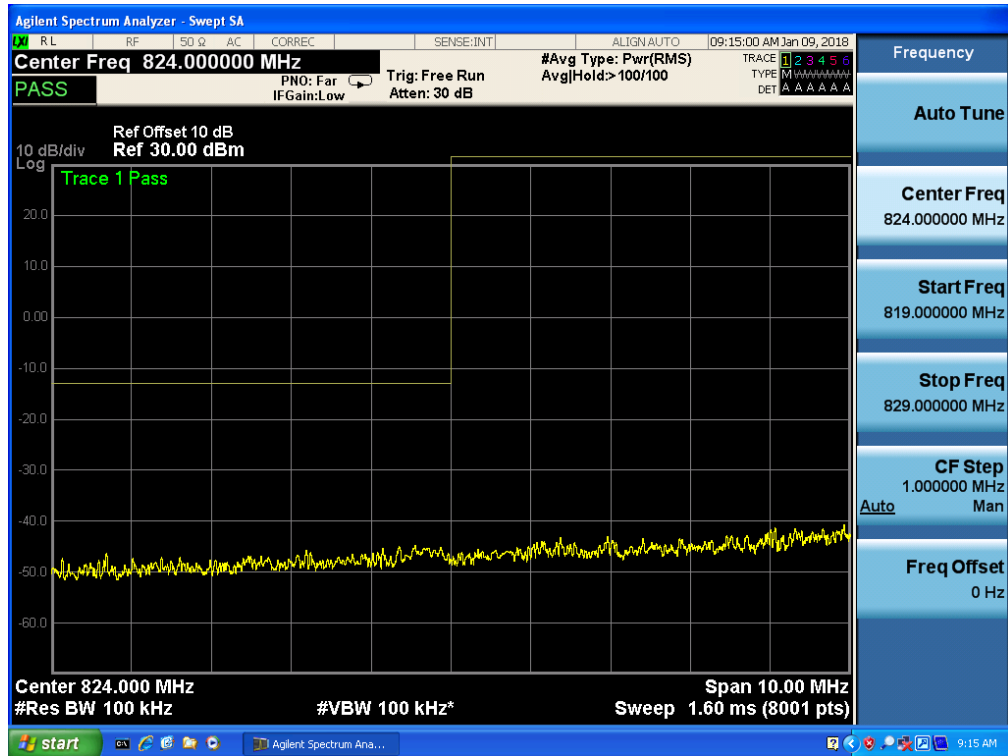

Band 5, UL Channel 20600, UL Frequency 844.0, BW 10.0, NO. RB 50, RB POS. Low, 16-QAM