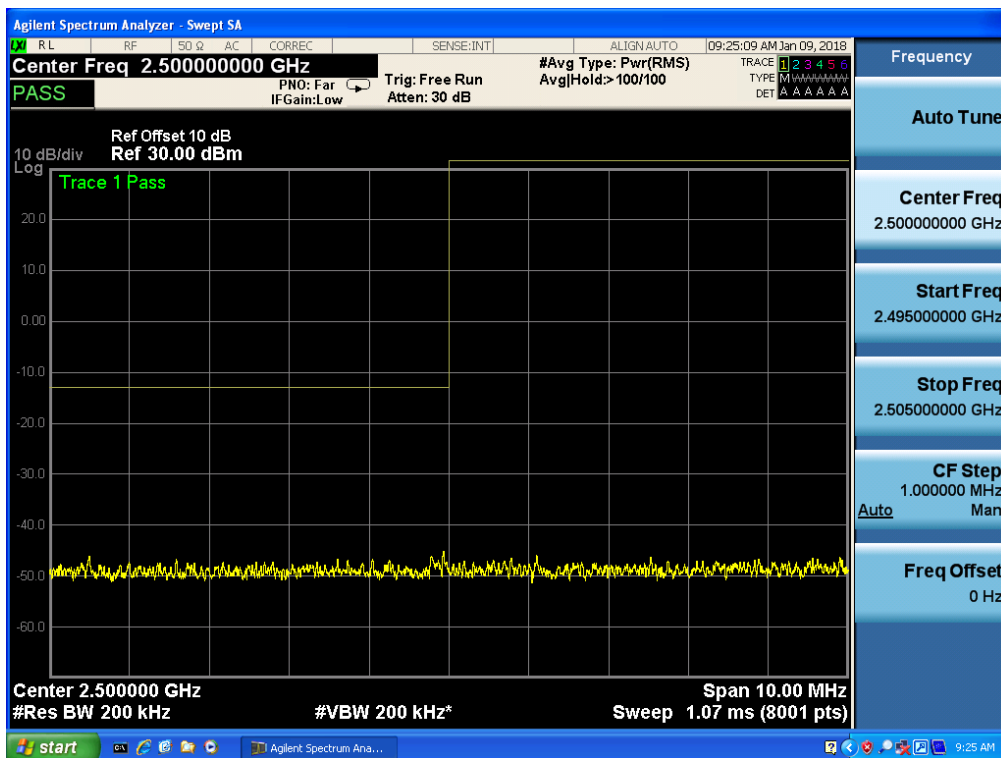

Band 7, UL Channel 20825, UL Frequency 2507.5, BW 15.0, NO. RB 75, RB POS. Low, 16QAM

Band 7, UL Channel 20825, UL Frequency 2507.5, BW 15.0, NO. RB 75, RB POS. Low, 16QAM

Band 7, UL Channel 21375, UL Frequency 2562.5, BW 15.0, NO. RB 75, RB POS. Low, QPSK