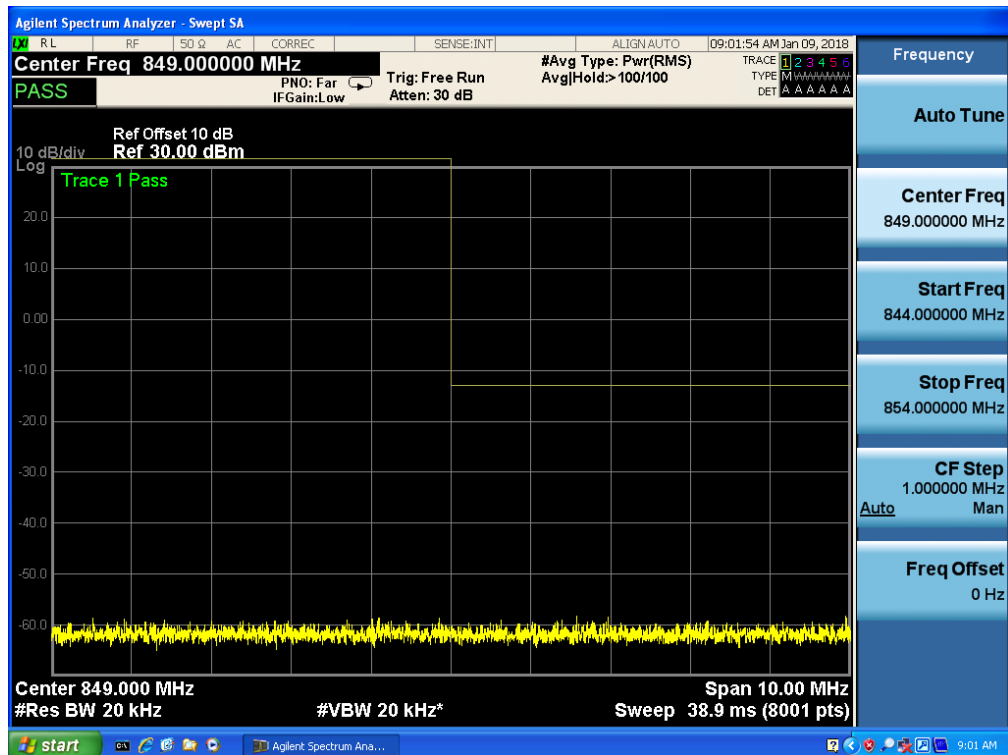

Band 5, UL Channel 20407, UL Frequency 824.7, BW 1.4, NO. RB 6, RB POS. Low, 16-QAM