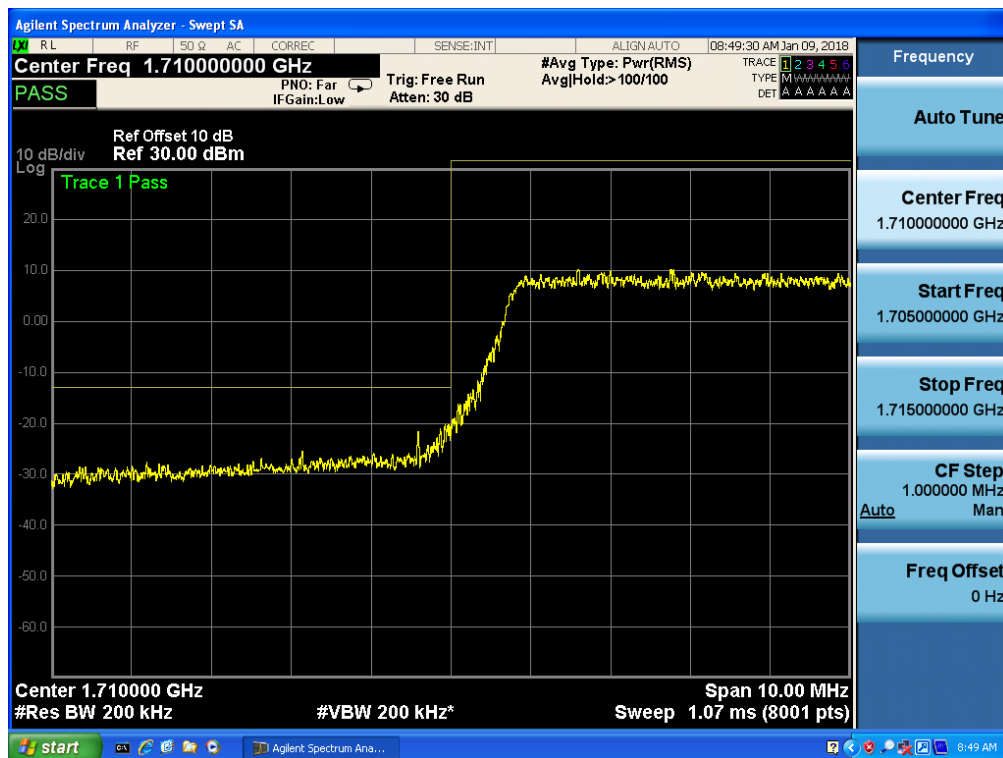

Band 4, UL Channel 20025, UL Frequency 1717.5, BW 15.0, NO. RB 75, RB POS. Low, QPSK

Band 4, UL Channel 20025, UL Frequency 1717.5, BW 15.0, NO. RB 75, RB POS. Low, QPSK

Band 4, UL Channel 2025, UL Frequency 1717.5, BW 15.0, NO. RB 75, RB POS. Low, 16QAM