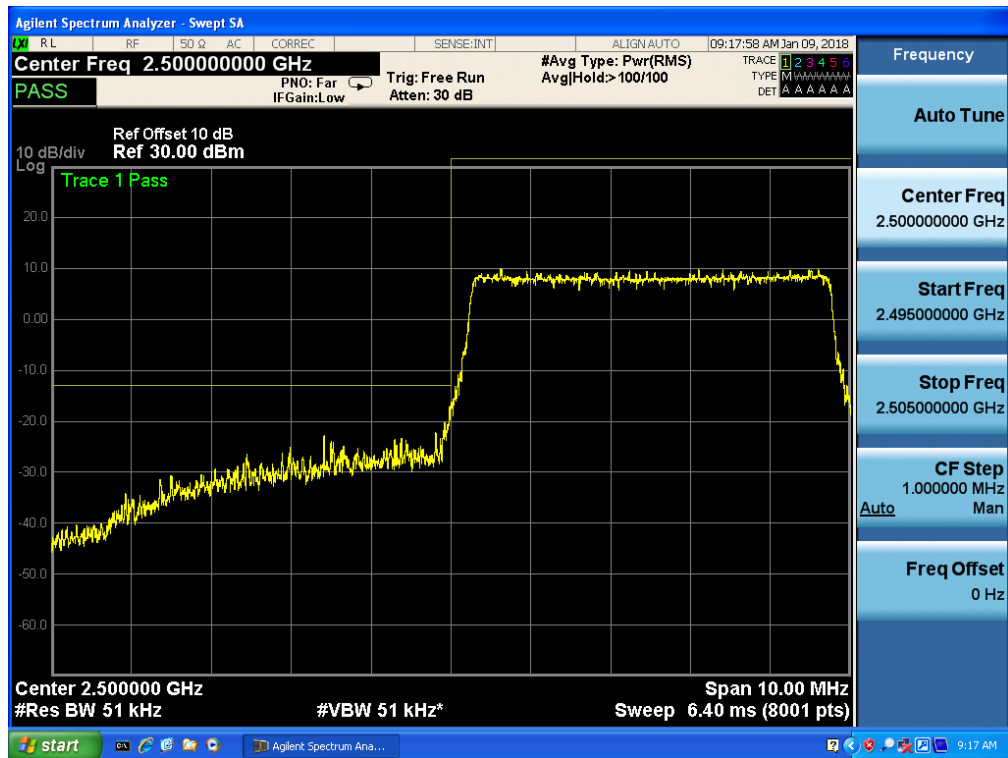

6.4 LTE BAND 7

Band 7, UL Channel 20775, UL Frequency 2502.5, BW 5.0, NO. RB 25, RB POS. Low, QPSK

Band 7, UL Channel 20775, UL Frequency 2502.5, BW 5.0, NO. RB 25, RB POS. Low, QPSK

Band 7, UL Channel 20775, UL Frequency 2502.5, BW 5.0, NO. RB 25, RB POS. Low, 16QAM