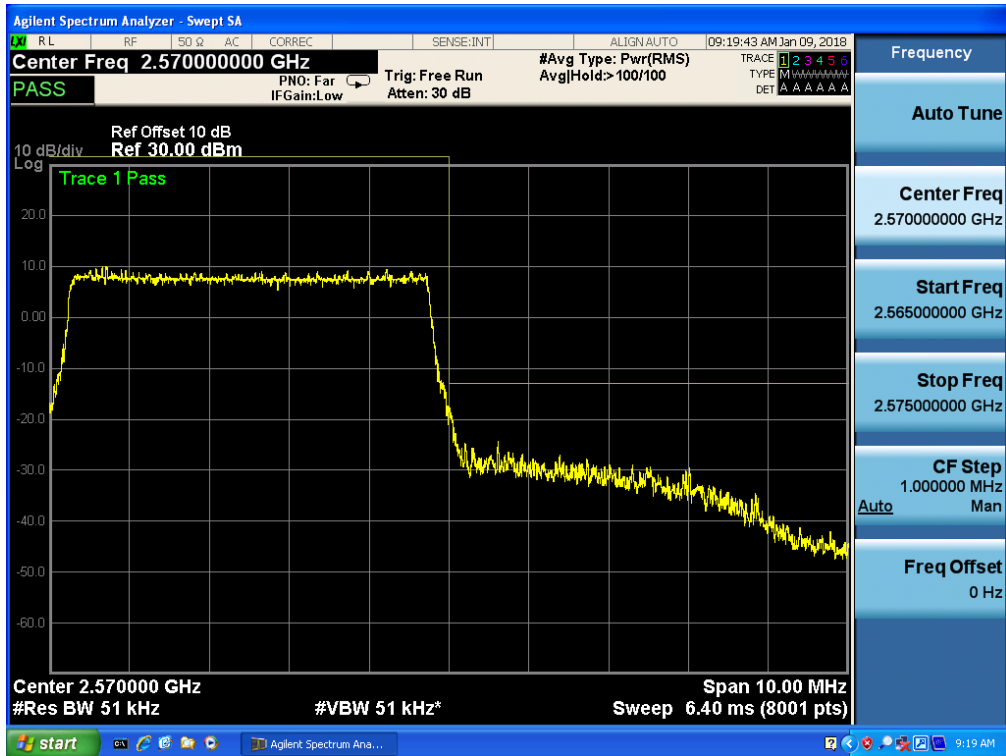

Band 7, UL Channel 21425, UL Frequency 2567.5, BW 5.0, NO. RB 25, RB POS. Low, 16QAM