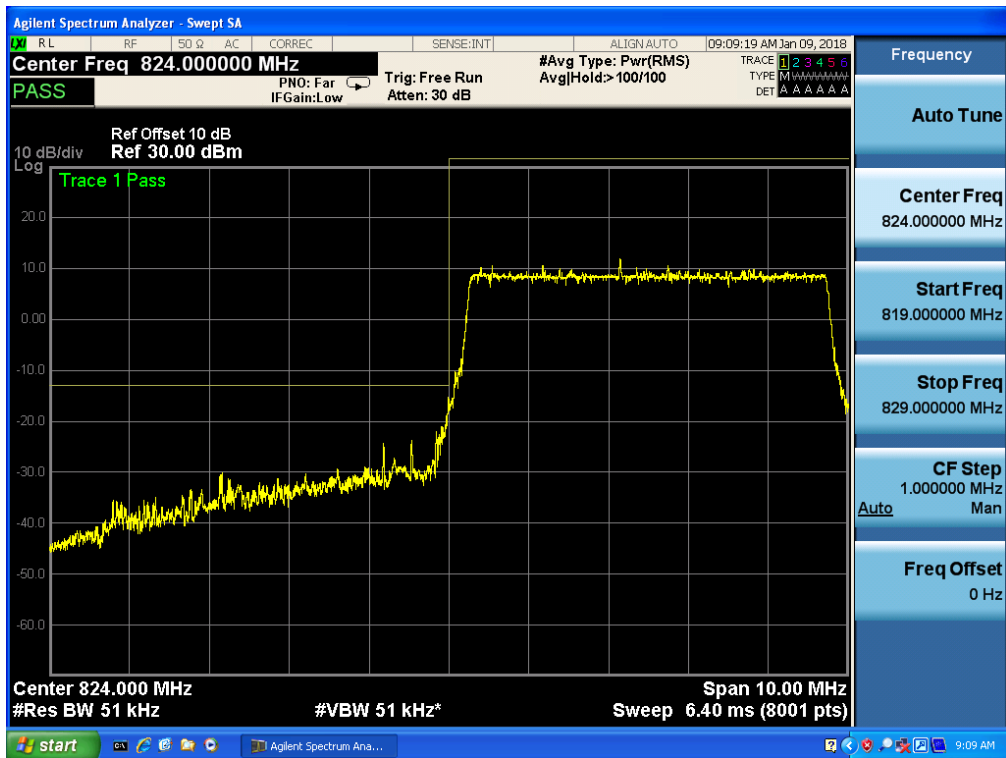

Band 5, UL Channel 20425, UL Frequency 826.5, BW 5.0, NO. RB 25, RB POS. Low, 16-QAM