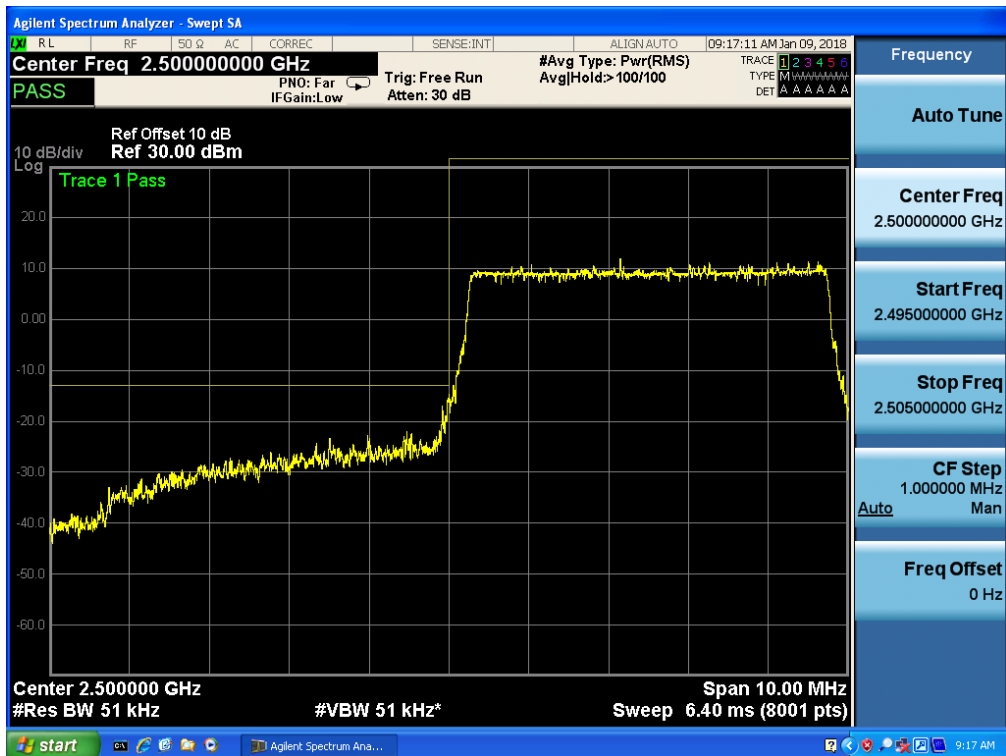

6.4 LTE BAND 7

Band 7, UL Channel 20775, UL Frequency 2502.5, BW 5.0, NO. RB 25, RB POS. Low, QPSK

Band 7, UL Channel 20775, UL Frequency 2502.5, BW 5.0, NO. RB 25, RB POS. Low, QPSK

Band 7, UL Channel 20775, UL Frequency 2502.5, BW 5.0, NO. RB 25, RB POS. Low, 16QAM