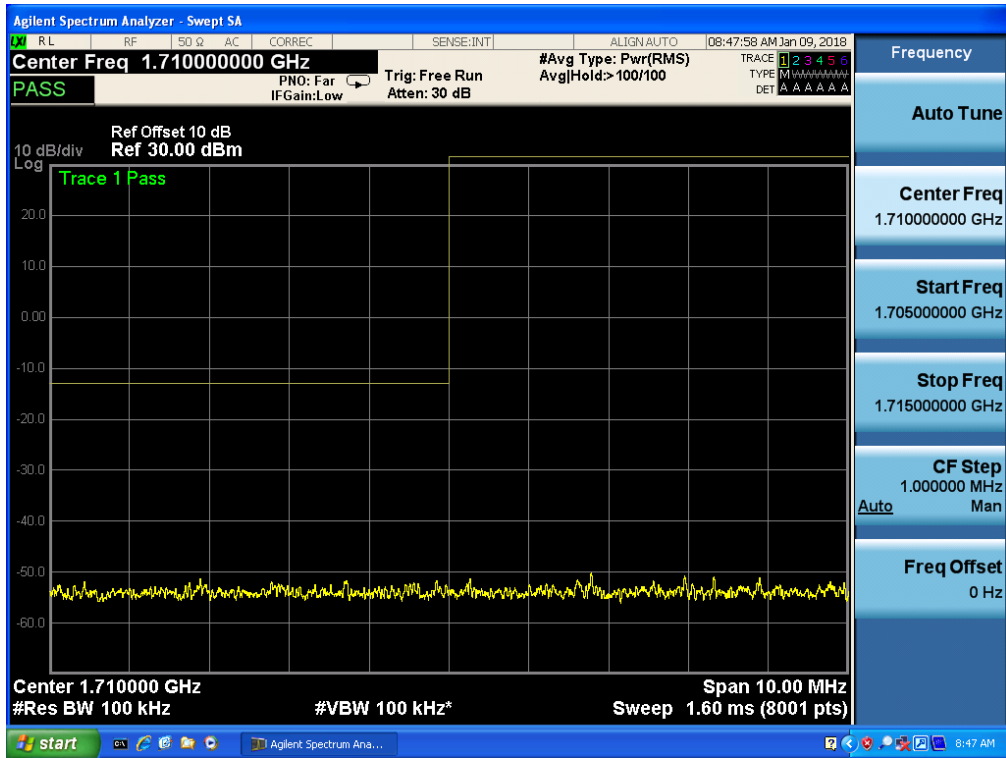

Band 4, UL Channel 20350, UL Frequency 1750.0, BW 10.0, NO. RB 50, RB POS. Low, 16QAM