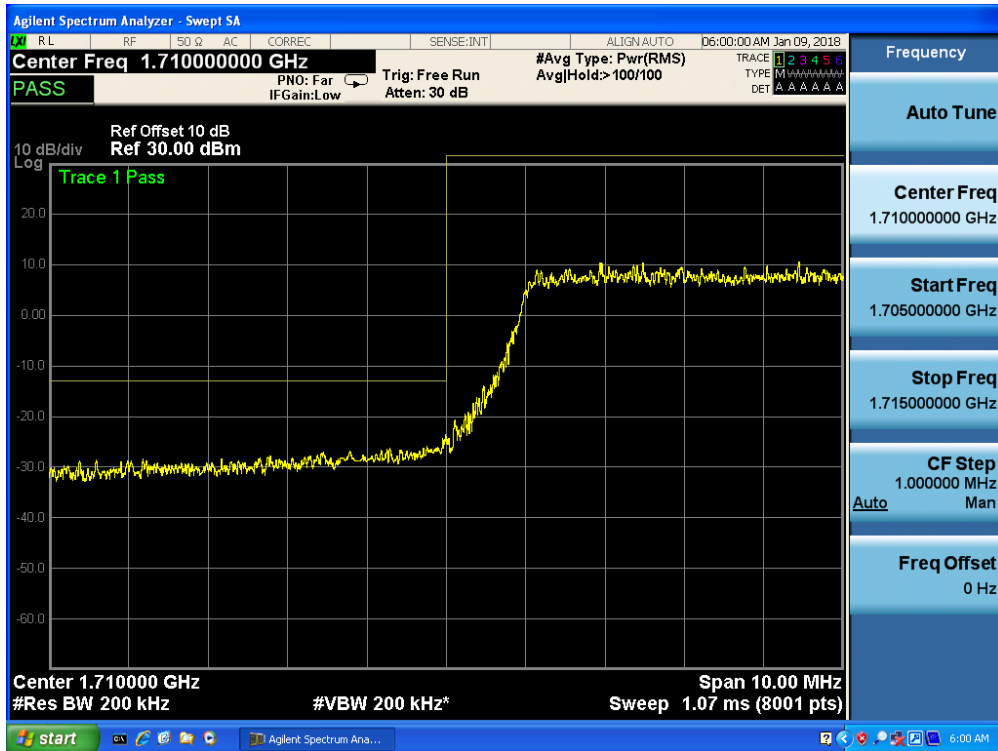

Band 4, UL Channel 20325, UL Frequency 1747.5, BW 15.0, NO. RB 75, RB POS. Low, 16QAM

Band 4, UL Channel 20325, UL Frequency 1747.5, BW 15.0, NO. RB 75, RB POS. Low, 16QAM

Band 4, UL Channel 2050, UL Frequency 1720.0, BW 20.0, NO. RB 100, RB POS. Low, QPSK