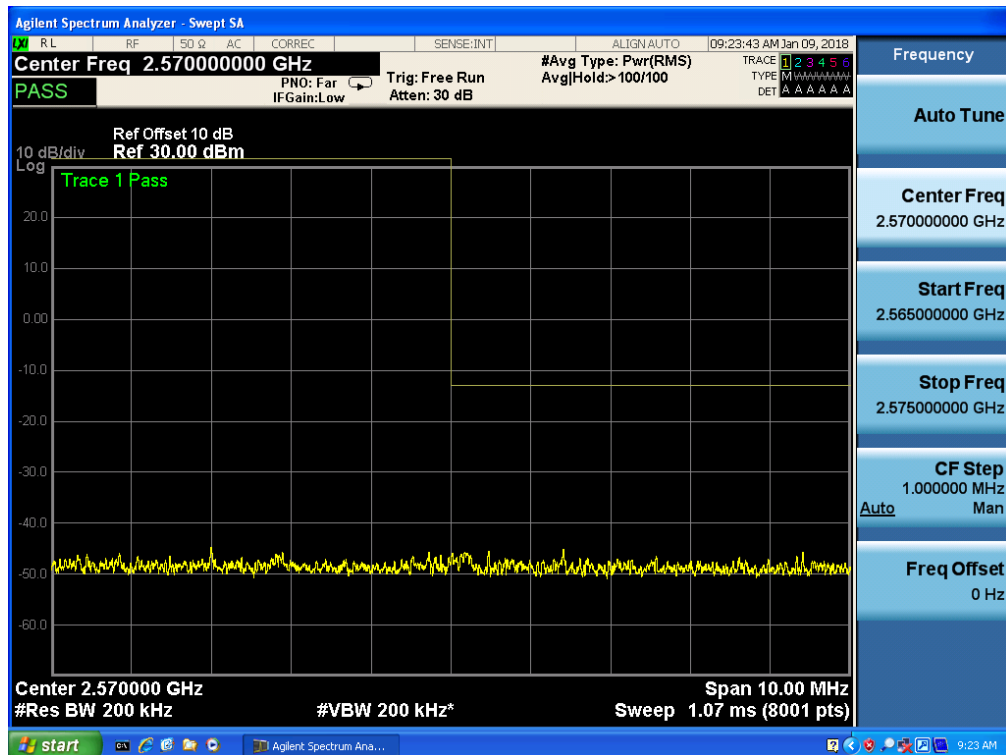

Band 7, UL Channel 21400, UL Frequency 2565.0, BW 10.0, NO. RB 50, RB POS. Low, 16QAM

Band 7, UL Channel 20825, UL Frequency 2507.5, BW 15.0, NO. RB 75, RB POS. Low, QPSK

Band 7, UL Channel 20825, UL Frequency 2507.5, BW 15.0, NO. RB 75, RB POS. Low, QPSK