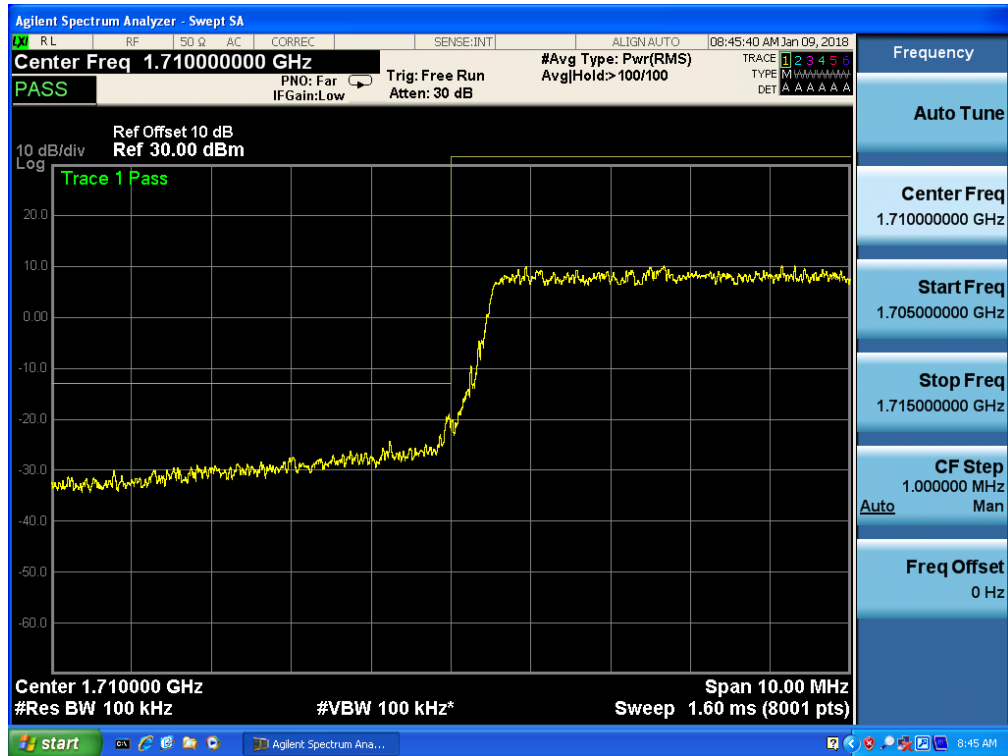

Band 4, UL Channel 2000, UL Frequency 1715.0, BW 10.0, NO. RB 50, RB POS. Low, QPSK