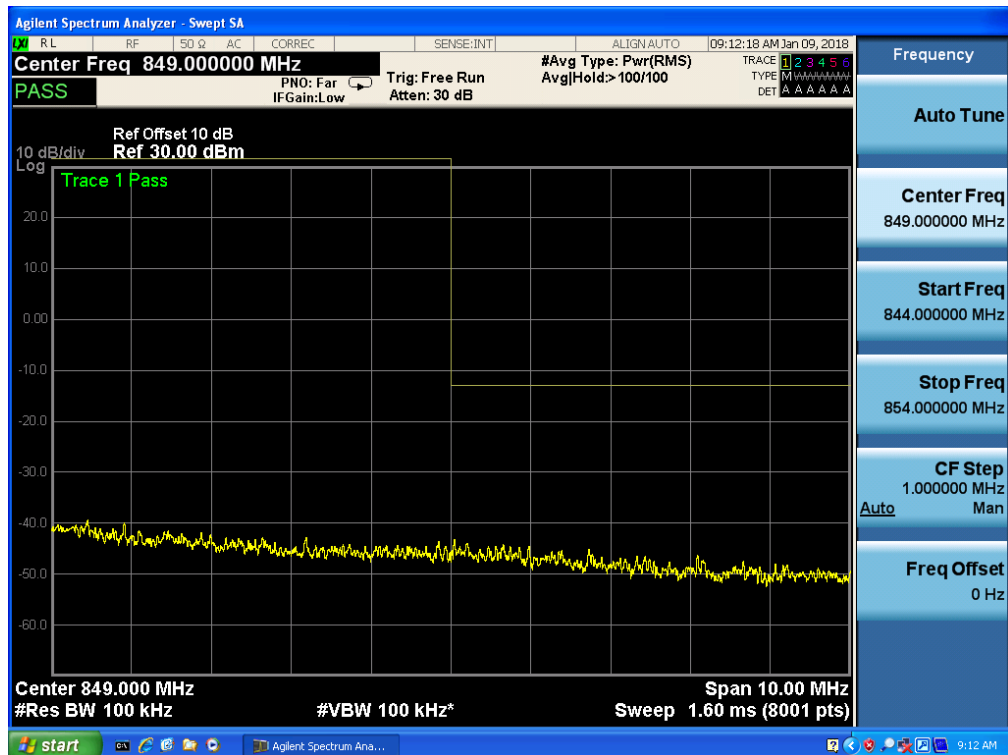

Band 5, UL Channel 20625, UL Frequency 846.5, BW 5.0, NO. RB 25, RB POS. Low, 16-QAM

Band 5, UL Channel 20450, UL Frequency 829.0, BW 10.0, NO. RB 50, RB POS. Low, QPSK

Band 5, UL Channel 20450, UL Frequency 829.0, BW 10.0, NO. RB 50, RB POS. Low, QPSK