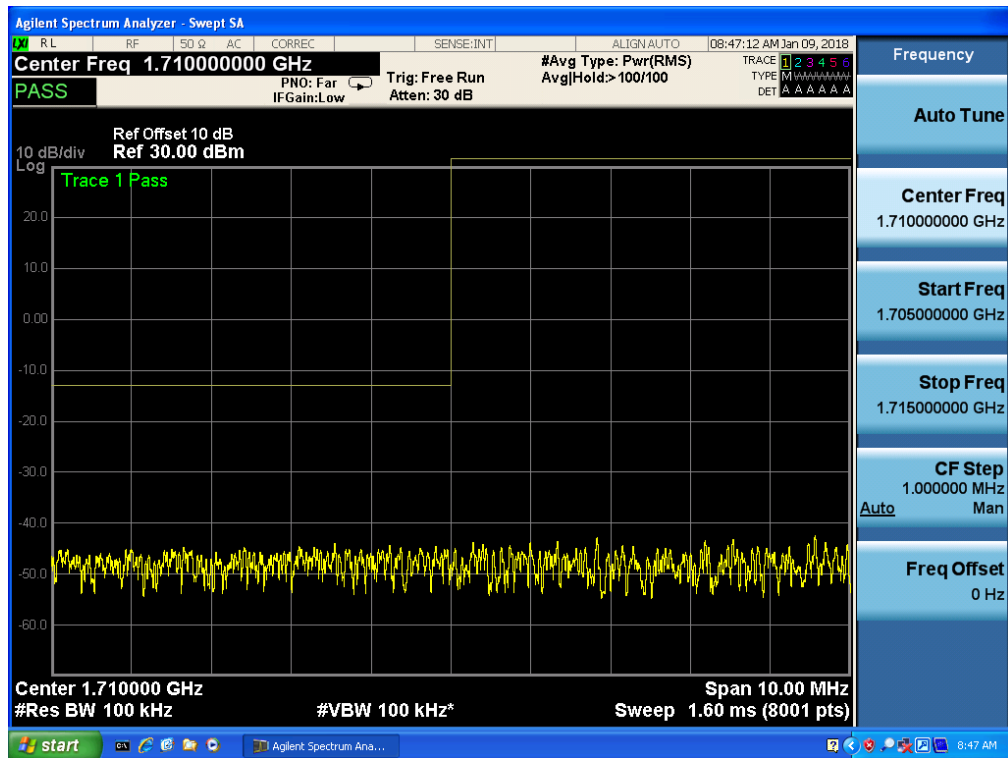

Band 4, UL Channel 2000, UL Frequency 1715.0, BW 10.0, NO. RB 50, RB POS. Low, 16QAM

Band 4, UL Channel 2000, UL Frequency 1715.0, BW 10.0, NO. RB 50, RB POS. Low, 16QAM

Band 4, UL Channel 20350, UL Frequency 1750.0, BW 10.0, NO. RB 50, RB POS. Low, QPSK