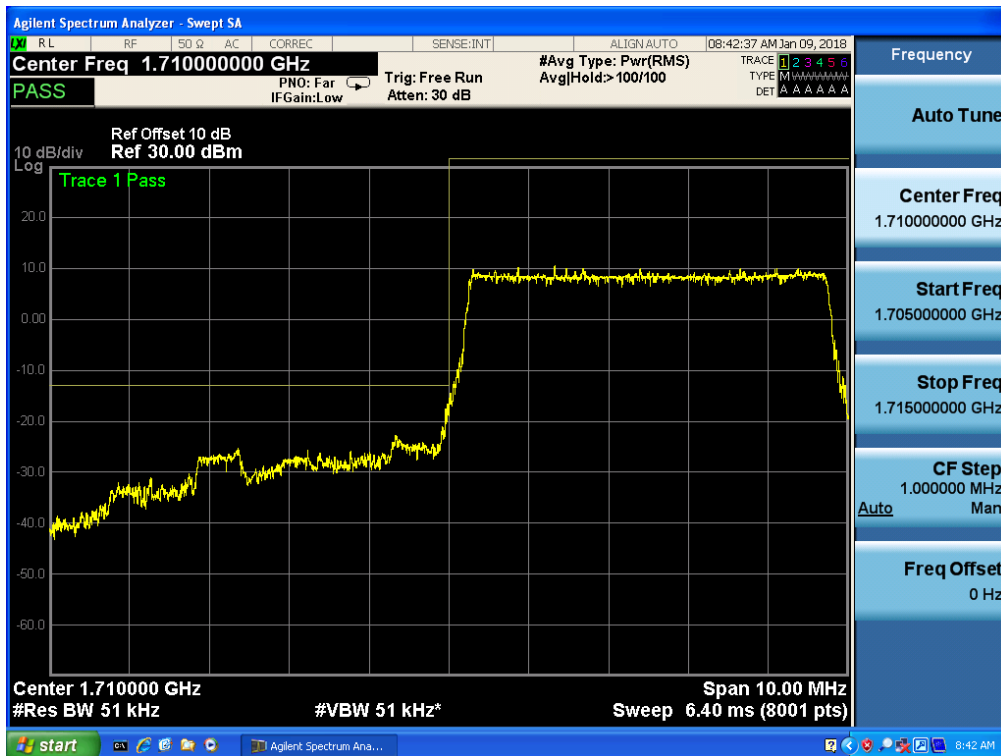

Band 4, UL Channel 20385, UL Frequency 1753.5, BW 3.0, NO. RB 15, RB POS. Low, 16QAM

Band 4, UL Channel 20385, UL Frequency 1753.5, BW 3.0, NO. RB 15, RB POS. Low, 16QAM

Band 4, UL Channel 19975, UL Frequency 1712.5, BW 5.0, NO. RB 25, RB POS. Low, QPSK