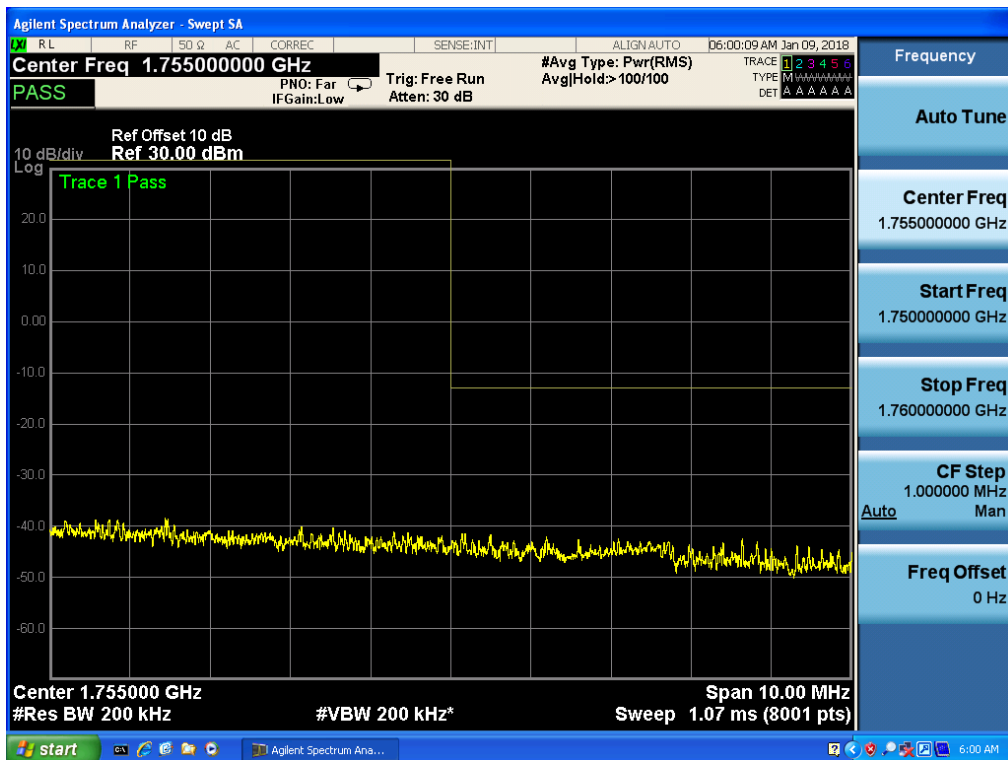

Band 4, UL Channel 2050, UL Frequency 1720.0, BW 20.0, NO. RB 100, RB POS. Low, QPSK