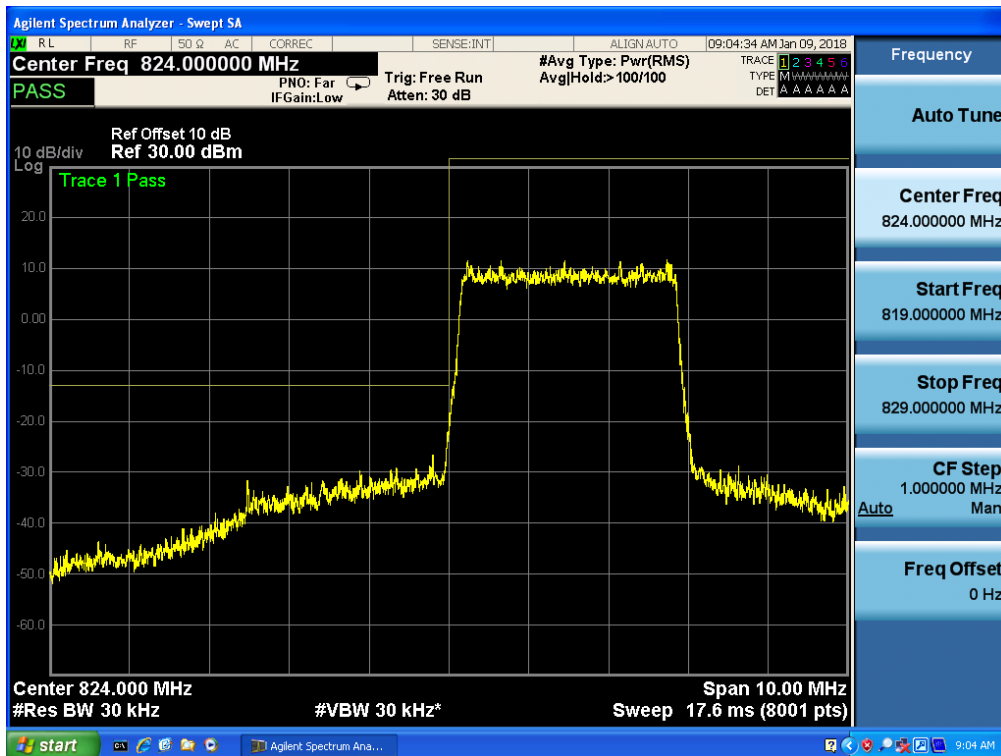

Band 5, UL Channel 20415, UL Frequency 825.5, BW 3.0, NO. RB 15, RB POS. Low, QPSK