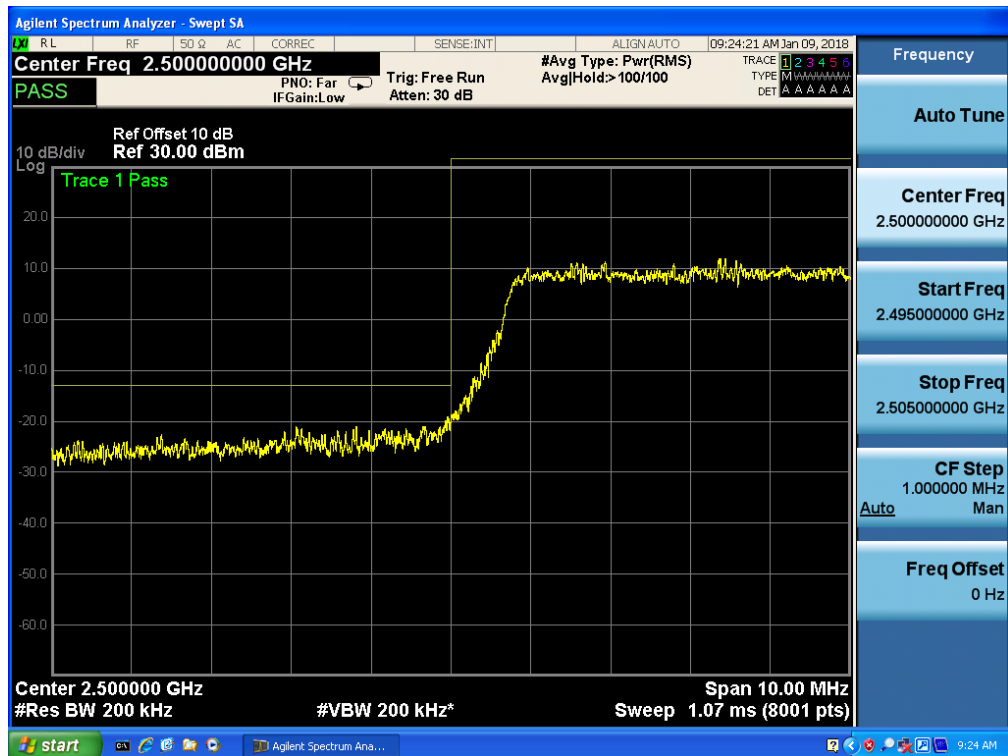

Band 7, UL Channel 20825, UL Frequency 2507.5, BW 15.0, NO. RB 75, RB POS. Low, 16QAM