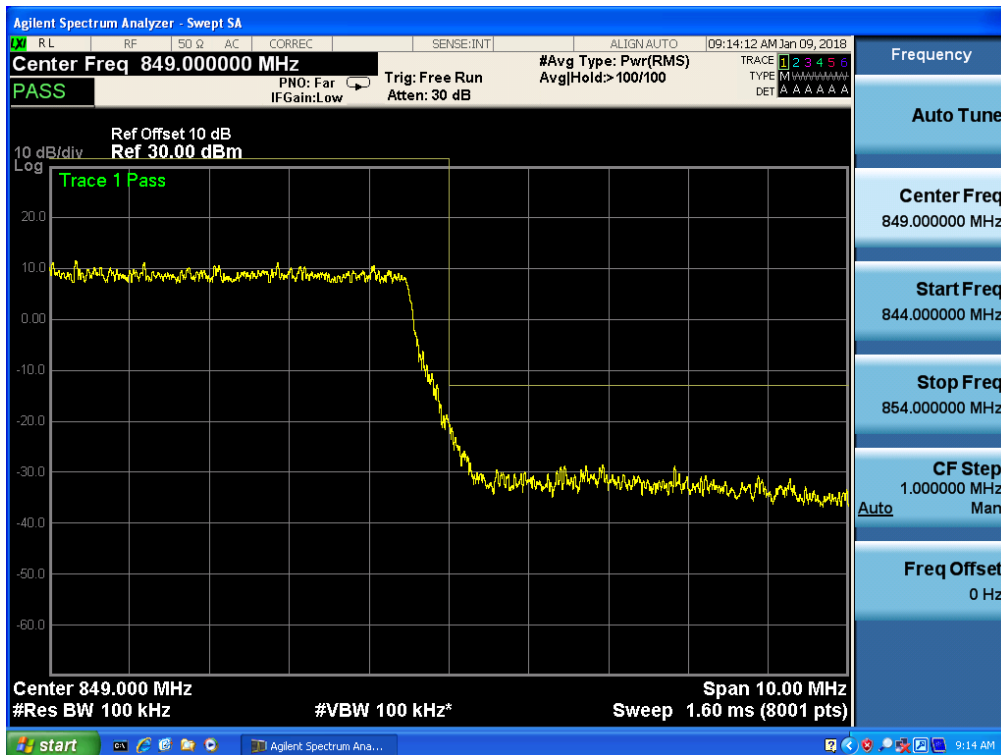

Band 5, UL Channel 20600, UL Frequency 844.0, BW 10.0, NO. RB 50, RB POS. Low, QPSK