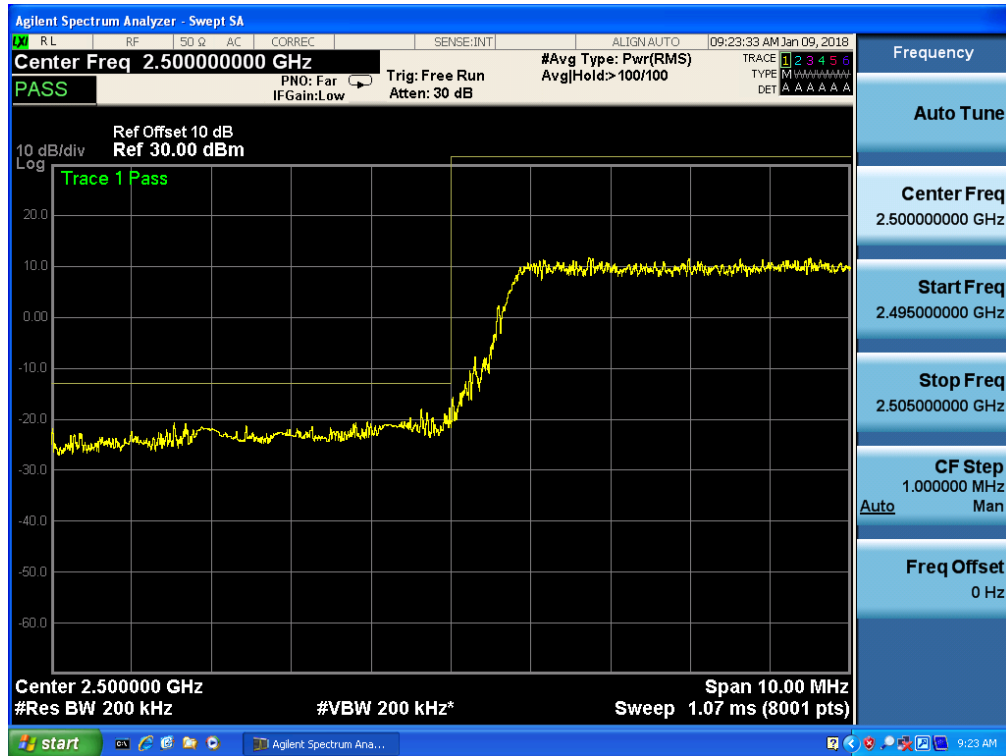

Band 7, UL Channel 20825, UL Frequency 2507.5, BW 15.0, NO. RB 75, RB POS. Low, QPSK