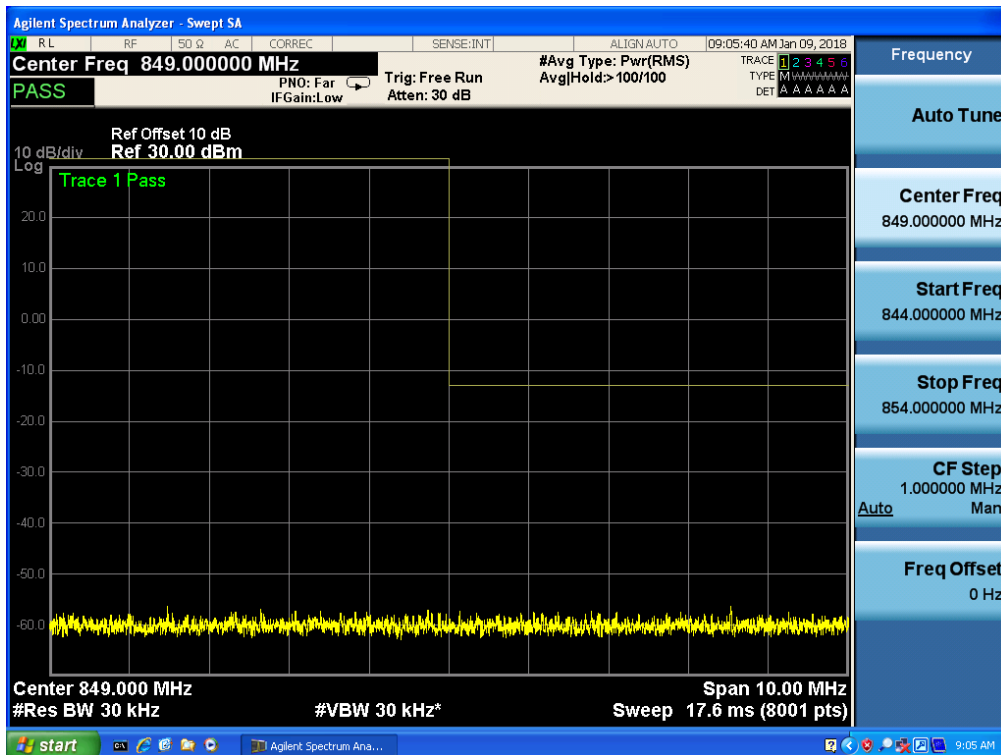

Band 5, UL Channel 20415, UL Frequency 825.5, BW 3.0, NO. RB 15, RB POS. Low, 16-QAM