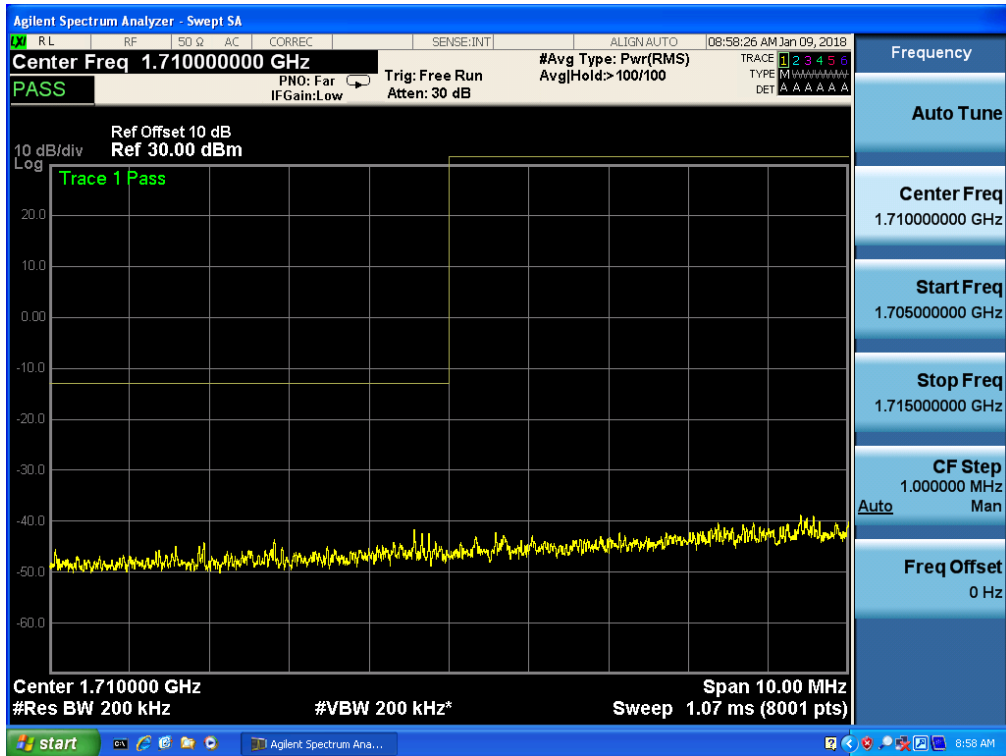

Band 4, UL Channel 20300, UL Frequency 1745.0, BW 20.0, NO. RB 100, RB POS. Low, QPSK