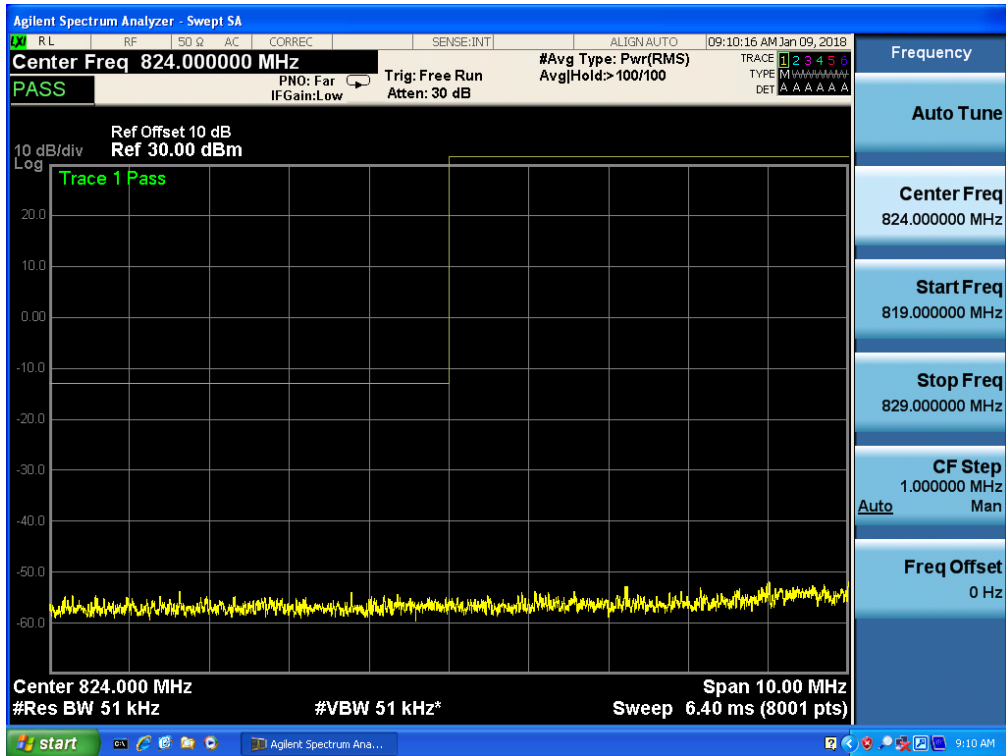

Band 5, UL Channel 20625, UL Frequency 846.5, BW 5.0, NO. RB 25, RB POS. Low, QPSK