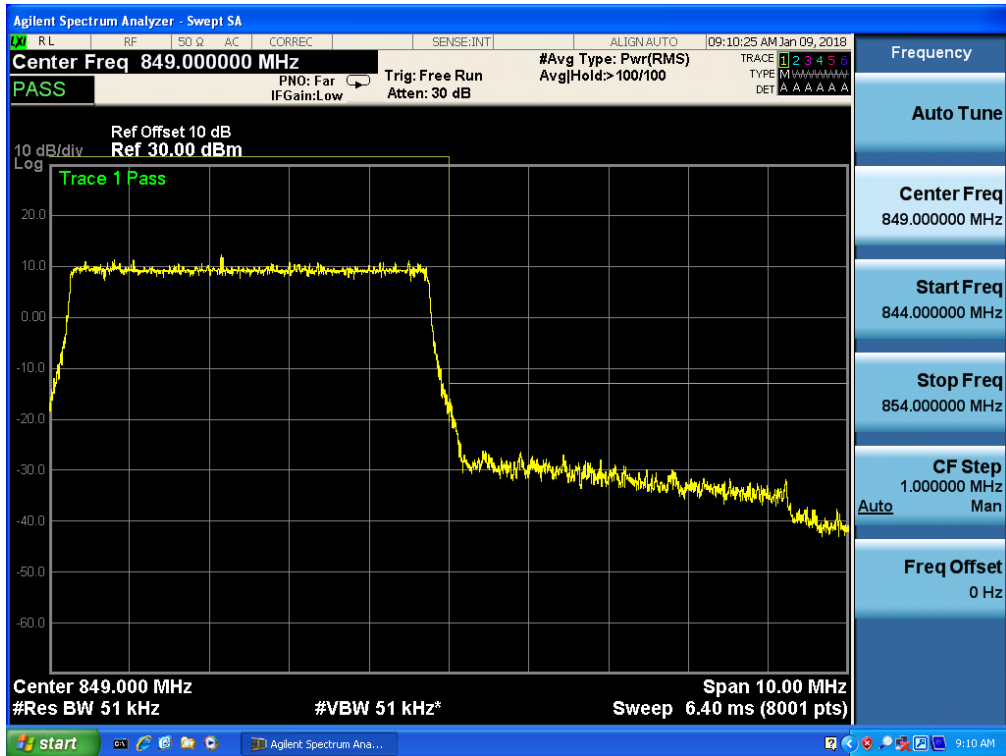

Band 5, UL Channel 20625, UL Frequency 846.5, BW 5.0, NO. RB 25, RB POS. Low, QPSK