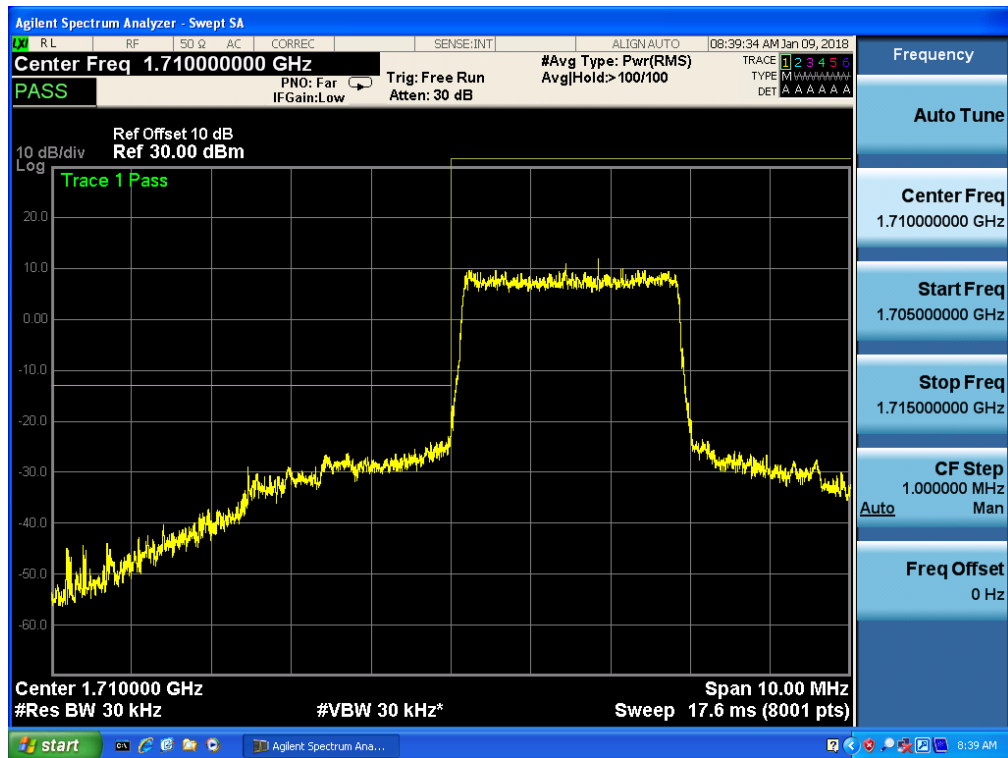

Band 4, UL Channel 19965, UL Frequency 1711.5, BW 3.0, NO. RB 15, RB POS. Low, QPSK

Band 4, UL Channel 19965, UL Frequency 1711.5, BW 3.0, NO. RB 15, RB POS. Low, QPSK

Band 4, UL Channel 19965, UL Frequency 1711.5, BW 3.0, NO. RB 15, RB POS. Low, 16QAM