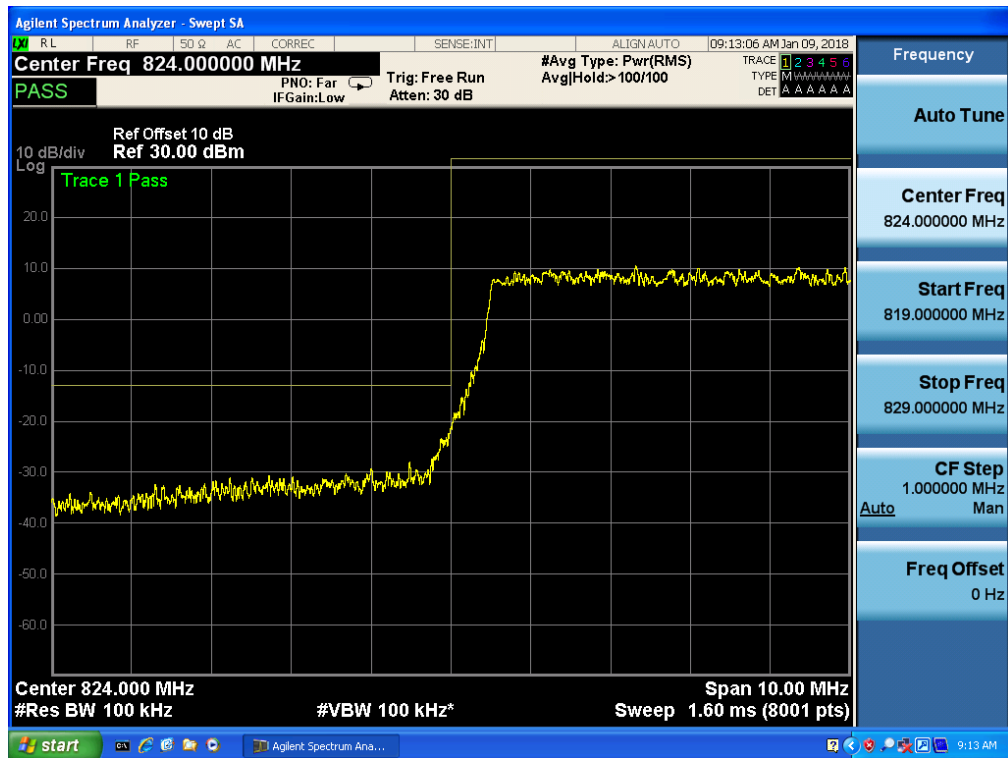

Band 5, UL Channel 20450, UL Frequency 829.0, BW 10.0, NO. RB 50, RB POS. Low, 16-QAM