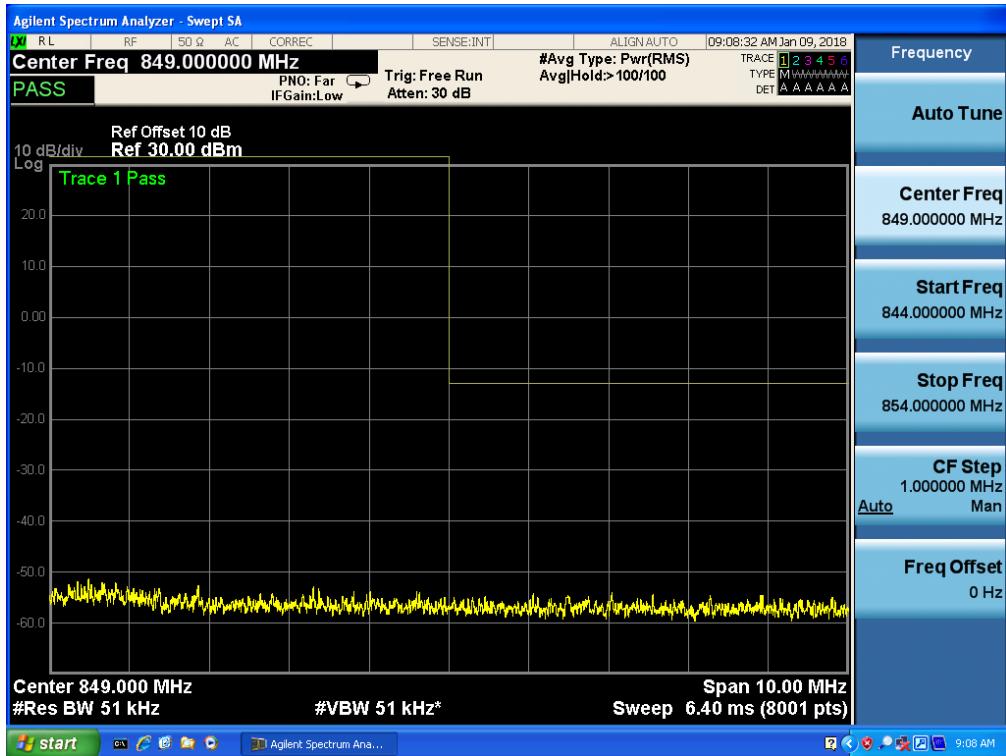

Band 5, UL Channel 20425, UL Frequency 826.5, BW 5.0, NO. RB 25, RB POS. Low, QPSK