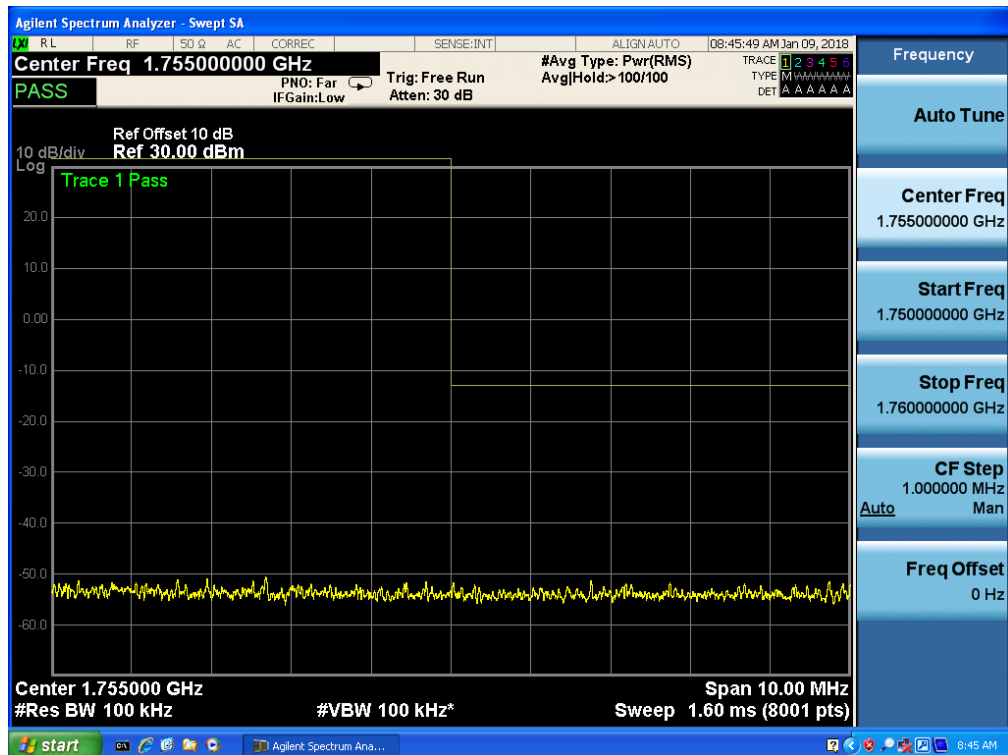

Band 4, UL Channel 20375, UL Frequency 1752.5, BW 5.0, NO. RB 25, RB POS. Low, 16QAM

Band 4, UL Channel 2000, UL Frequency 1715.0, BW 10.0, NO. RB 50, RB POS. Low, QPSK

Band 4, UL Channel 2000, UL Frequency 1715.0, BW 10.0, NO. RB 50, RB POS. Low, QPSK