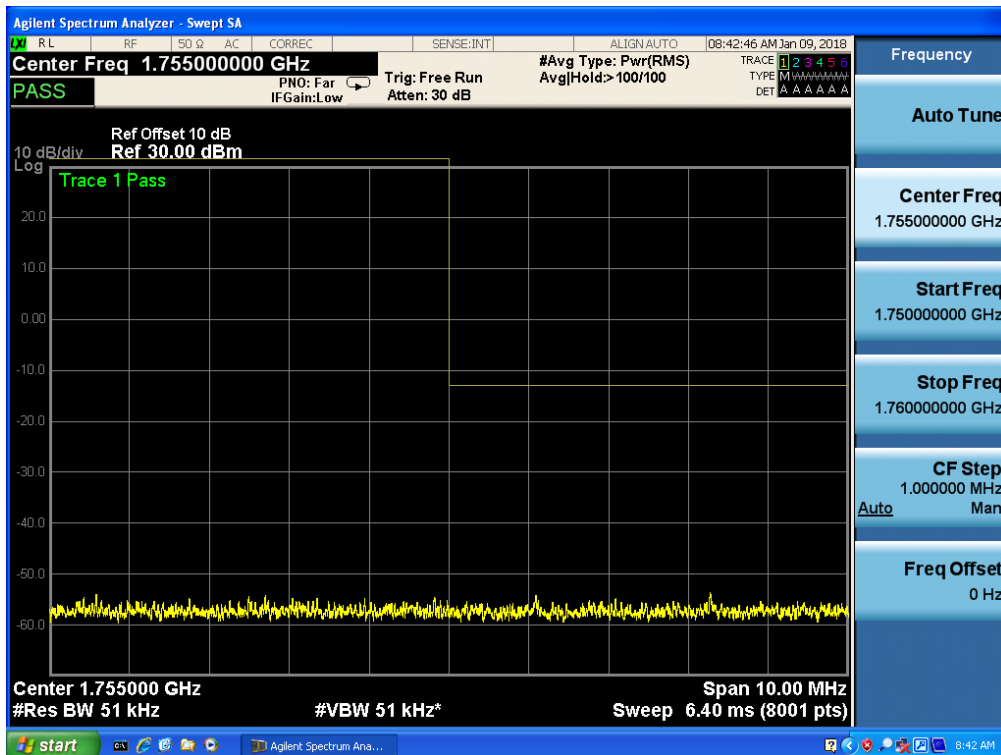

Band 4, UL Channel 19975, UL Frequency 1712.5, BW 5.0, NO. RB 25, RB POS. Low, QPSK