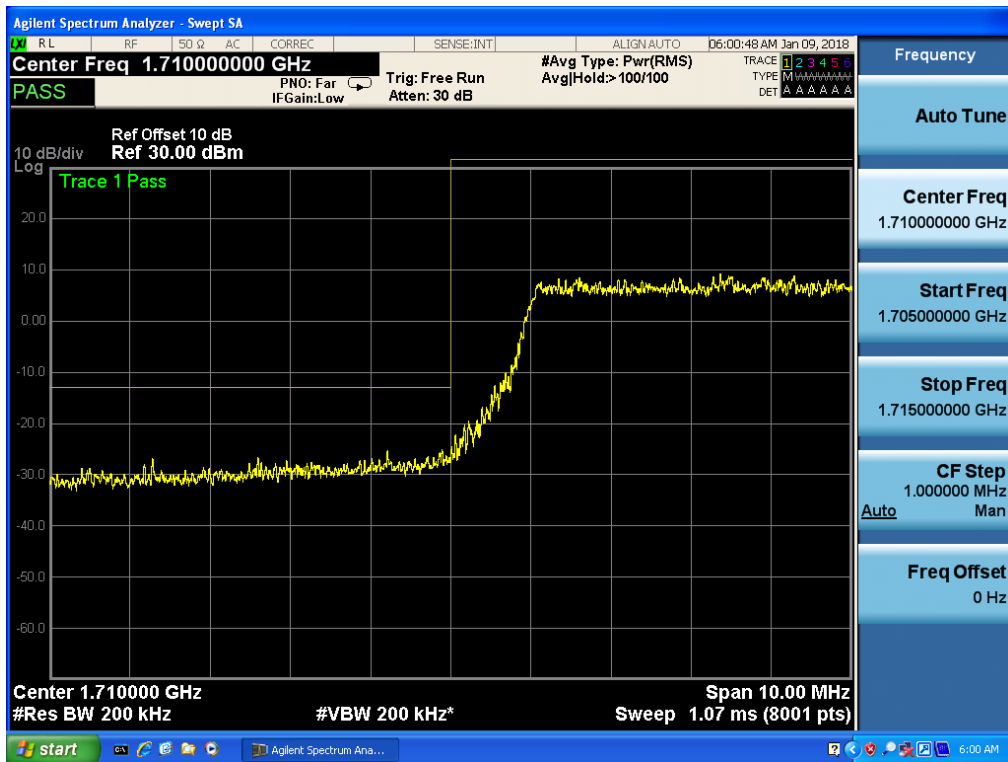

Band 4, UL Channel 20050, UL Frequency 1720.0, BW 20.0, NO. RB 100, RB POS. Low, 16QAM