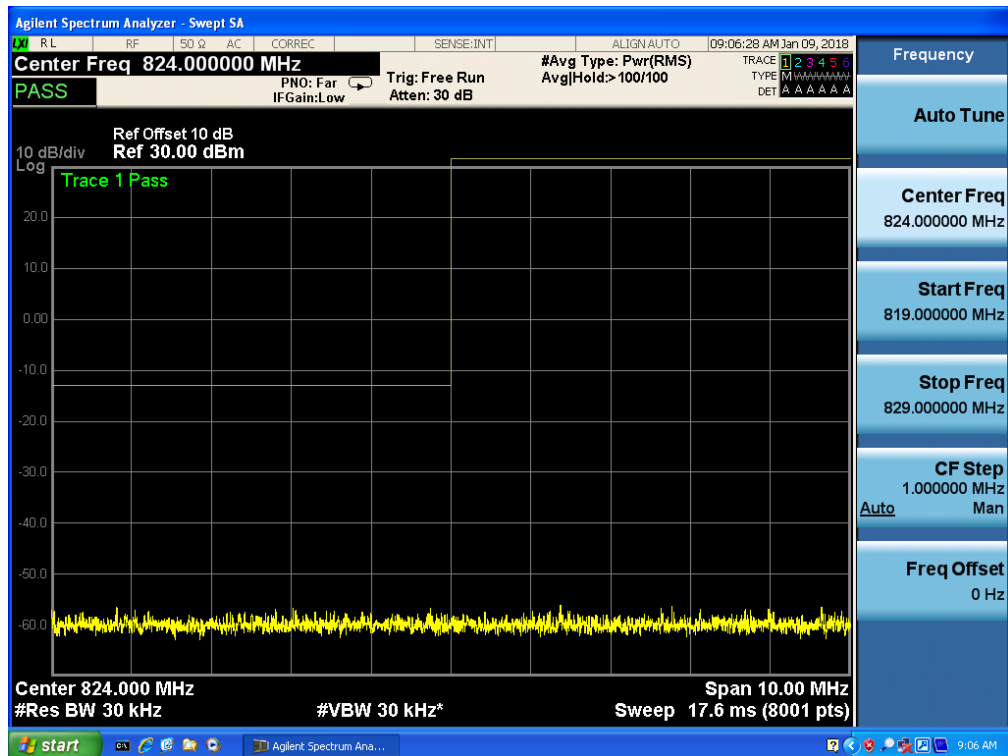

Band 5, UL Channel 20635, UL Frequency 847.5, BW 3.0, NO. RB 15, RB POS. Low, QPSK