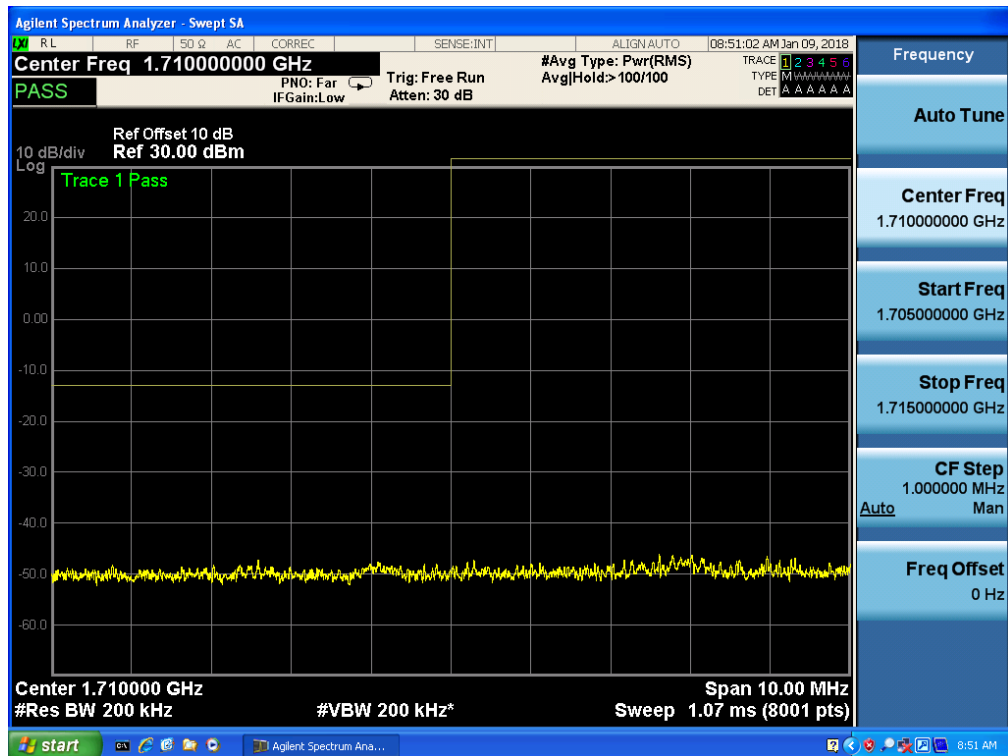

Band 4, UL Channel 20325, UL Frequency 1747.5, BW 15.0, NO. RB 75, RB POS. Low, 16QAM