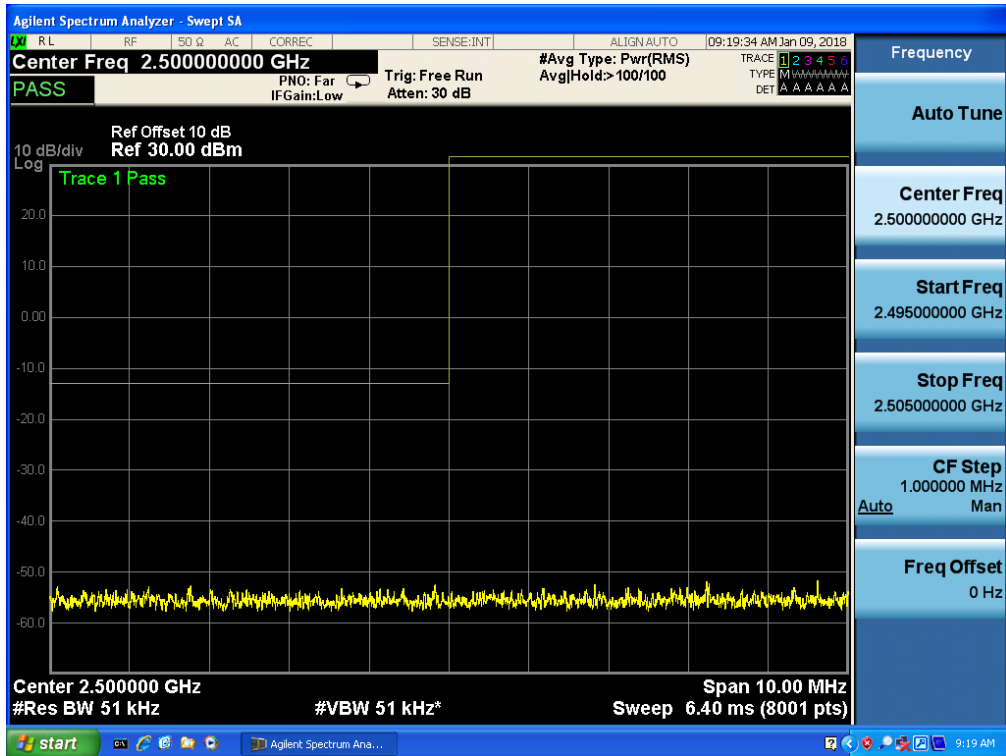

Band 7, UL Channel 21425, UL Frequency 2567.5, BW 5.0, NO. RB 25, RB POS. Low, 16QAM