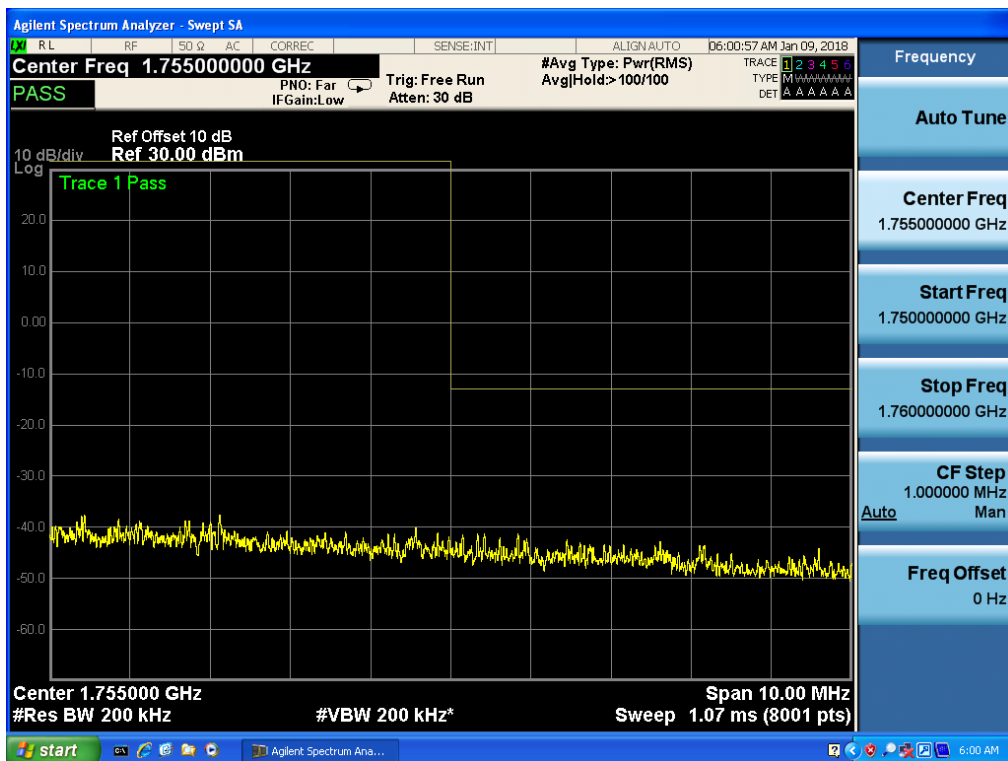

Band 4, UL Channel 2050, UL Frequency 1720.0, BW 20.0, NO. RB 100, RB POS. Low, QPSK

Band 4, UL Channel 20050, UL Frequency 1720.0, BW 20.0, NO. RB 100, RB POS. Low, 16QAM

Band 4, UL Channel 20050, UL Frequency 1720.0, BW 20.0, NO. RB 100, RB POS. Low, 16QAM