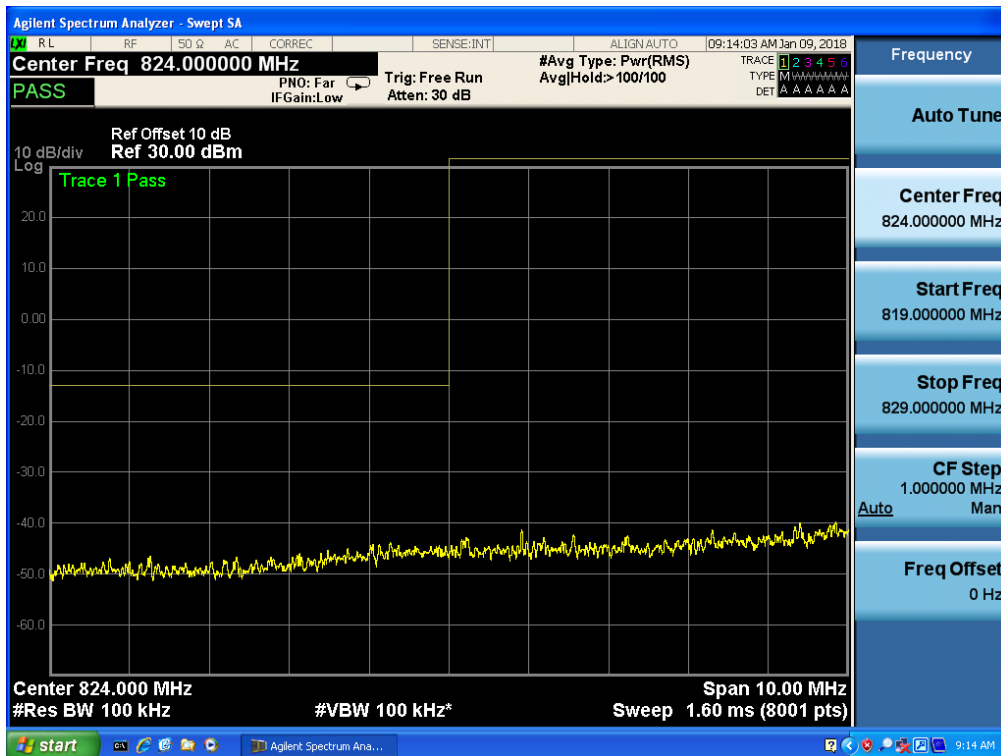

Band 5, UL Channel 20450, UL Frequency 829.0, BW 10.0, NO. RB 50, RB POS. Low, 16-QAM

Band 5, UL Channel 20450, UL Frequency 829.0, BW 10.0, NO. RB 50, RB POS. Low, 16-QAM

Band 5, UL Channel 20600, UL Frequency 844.0, BW 10.0, NO. RB 50, RB POS. Low, QPSK