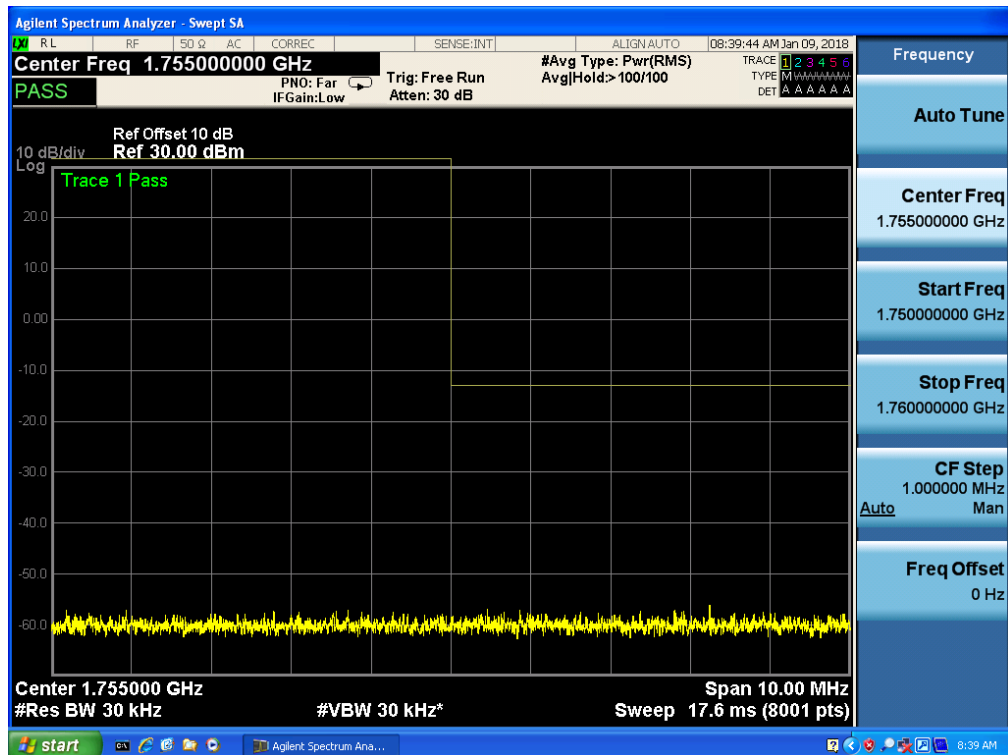

Band 4, UL Channel 19965, UL Frequency 1711.5, BW 3.0, NO. RB 15, RB POS. Low, QPSK

Band 4, UL Channel 19965, UL Frequency 1711.5, BW 3.0, NO. RB 15, RB POS. Low, QPSK

Band 4, UL Channel 19965, UL Frequency 1711.5, BW 3.0, NO. RB 15, RB POS. Low, 16QAM