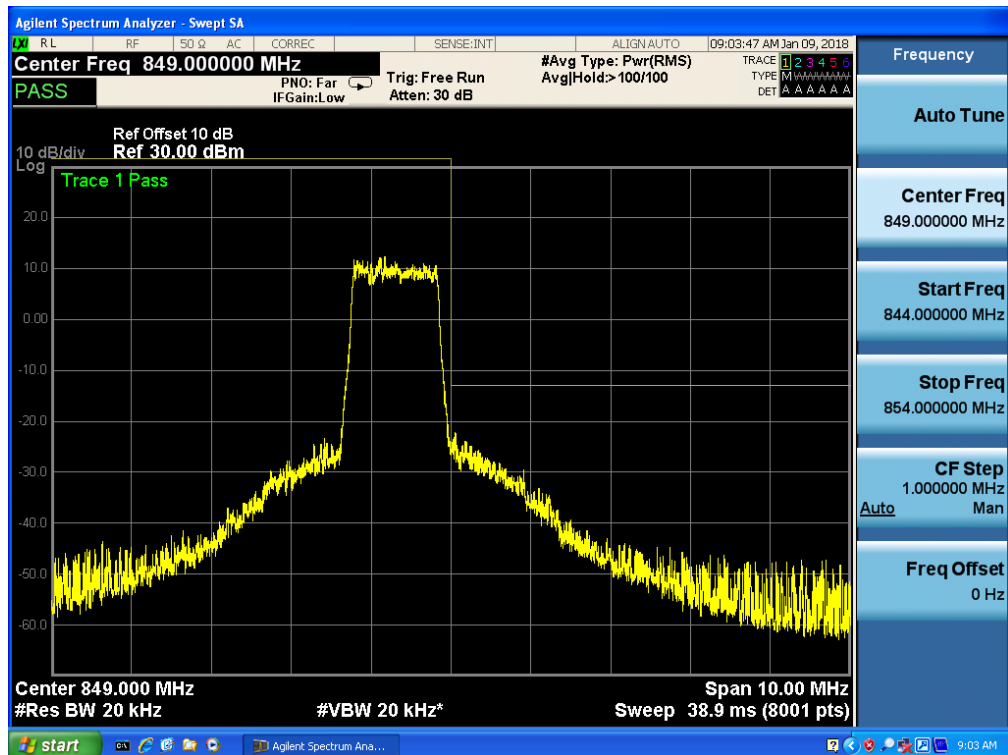

Band 5, UL Channel 20643, UL Frequency 848.3, BW 1.4, NO. RB 6, RB POS. Low, QPSK

Band 5, UL Channel 20643, UL Frequency 848.3, BW 1.4, NO. RB 6, RB POS. Low, 16-QAM

Band 5, UL Channel 20643, UL Frequency 848.3, BW 1.4, NO. RB 6, RB POS. Low, 16-QAM