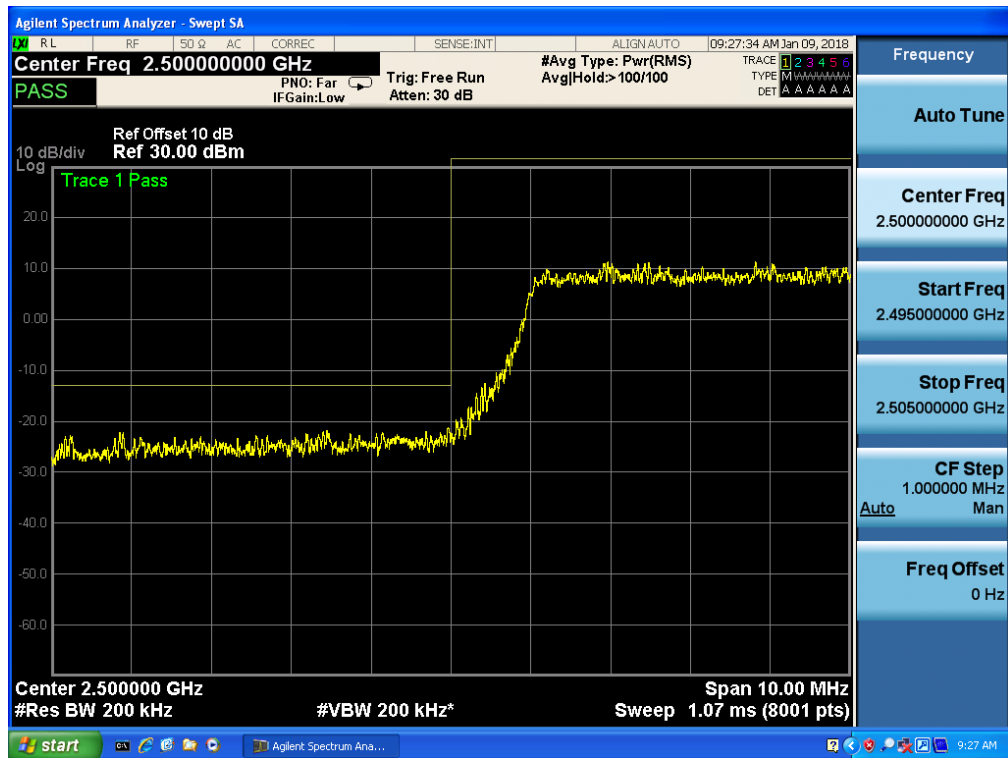

Band 7, UL Channel 20850, UL Frequency 2510.0, BW 20.0, NO. RB 100, RB POS. Low, QPSK

Band 7, UL Channel 20850, UL Frequency 2510.0, BW 20.0, NO. RB 100, RB POS. Low, QPSK

Band 7, UL Channel 20850, UL Frequency 2510.0, BW 20.0, NO. RB 100, RB POS. Low, 16QAM