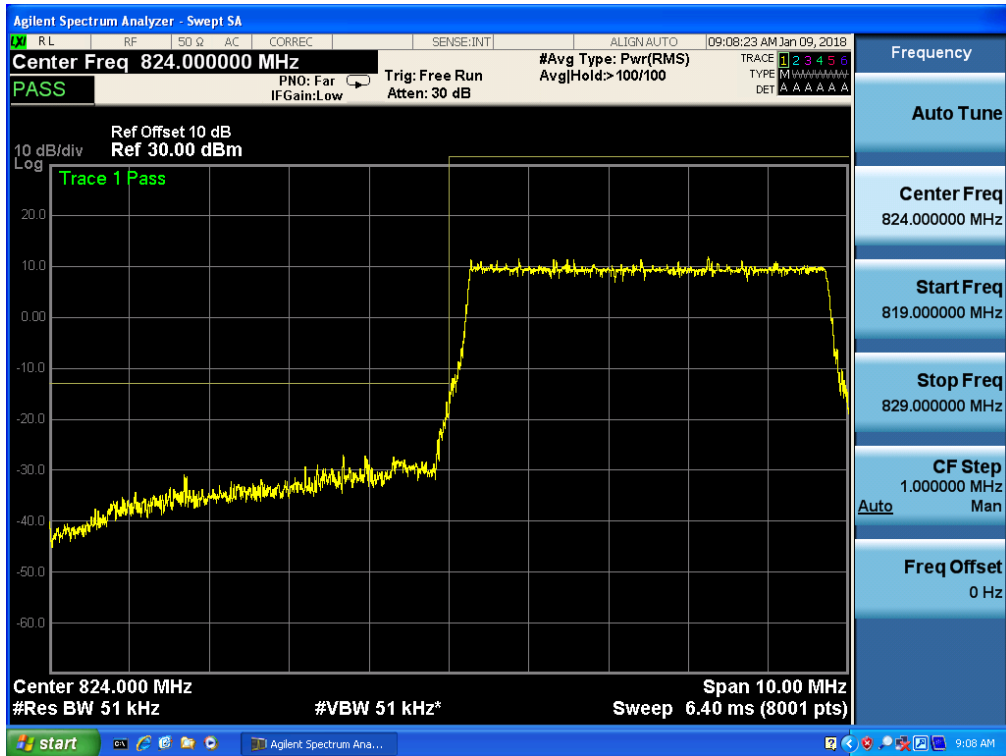

Band 5, UL Channel 20635, UL Frequency 847.5, BW 3.0, NO. RB 15, RB POS. Low, 16-QAM

Band 5, UL Channel 20635, UL Frequency 847.5, BW 3.0, NO. RB 15, RB POS. Low, 16-QAM

Band 5, UL Channel 20425, UL Frequency 826.5, BW 5.0, NO. RB 25, RB POS. Low, QPSK