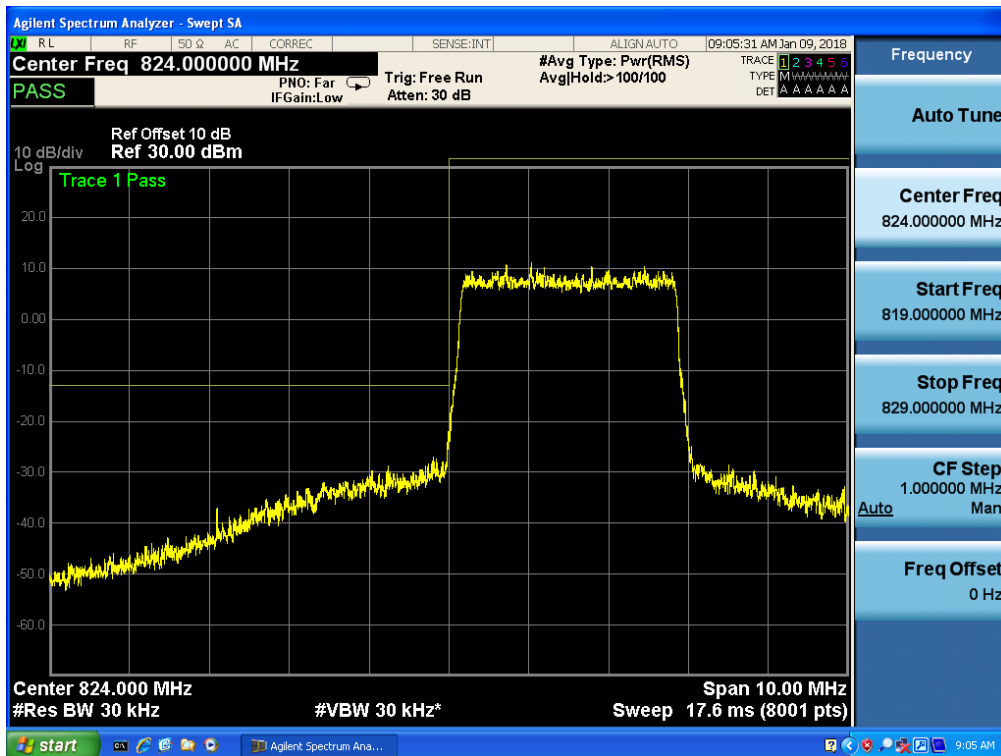

Band 5, UL Channel 20415, UL Frequency 825.5, BW 3.0, NO. RB 15, RB POS. Low, QPSK

Band 5, UL Channel 20415, UL Frequency 825.5, BW 3.0, NO. RB 15, RB POS. Low, QPSK

Band 5, UL Channel 20415, UL Frequency 825.5, BW 3.0, NO. RB 15, RB POS. Low, 16-QAM