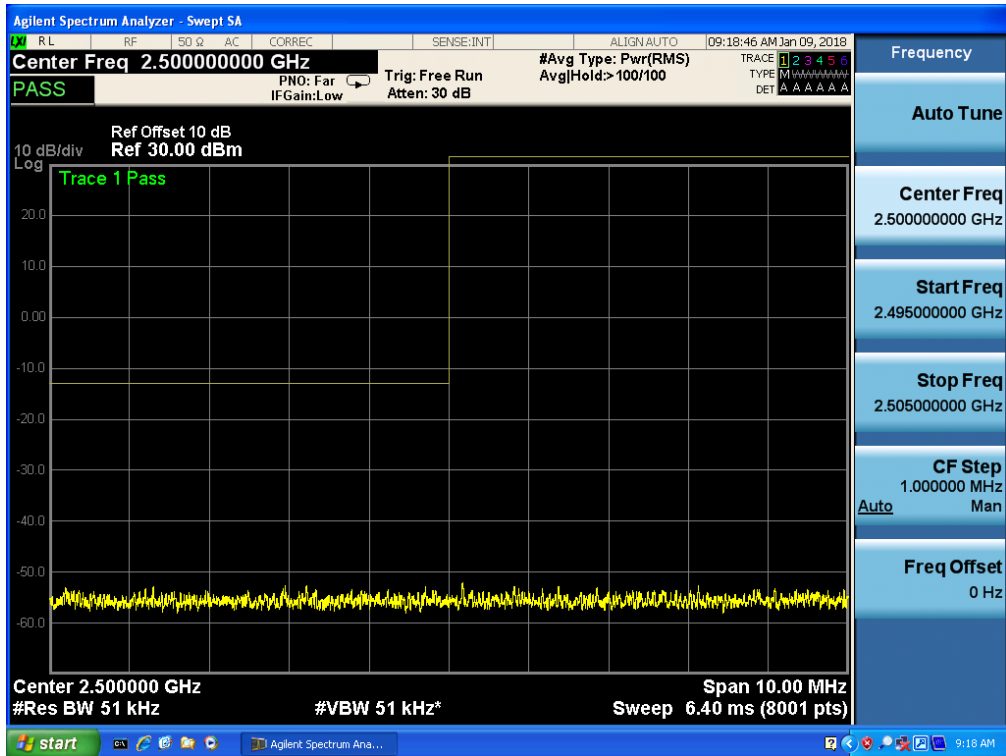

Band 7, UL Channel 21425, UL Frequency 2567.5, BW 5.0, NO. RB 25, RB POS. Low, QPSK