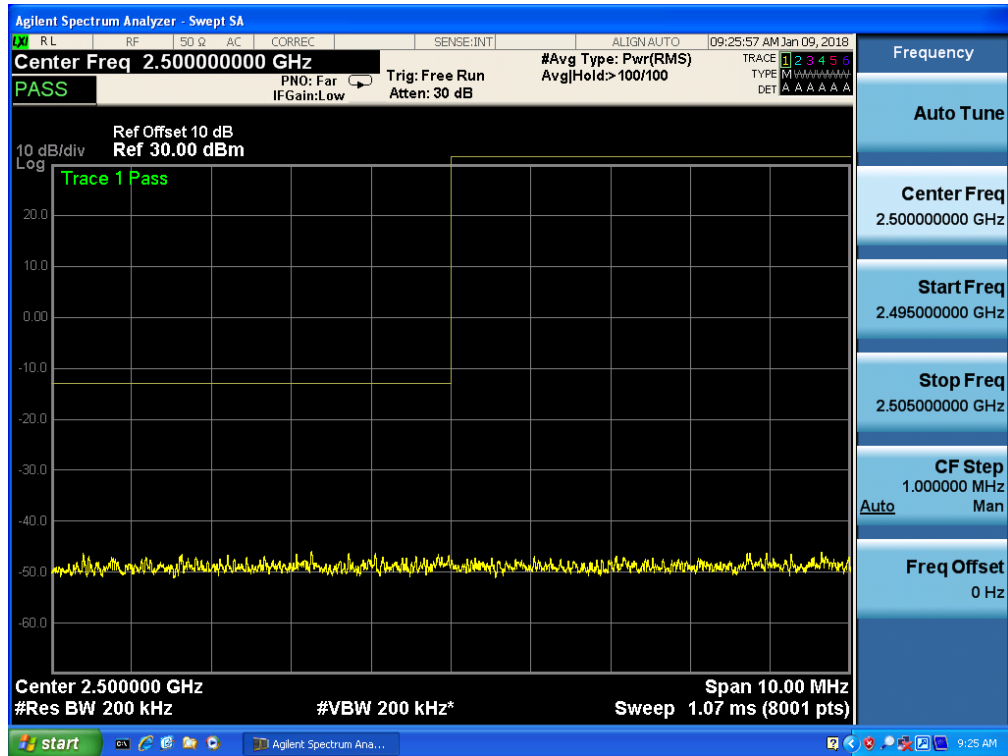

Band 7, UL Channel 21375, UL Frequency 2562.5, BW 15.0, NO. RB 75, RB POS. Low, 16QAM