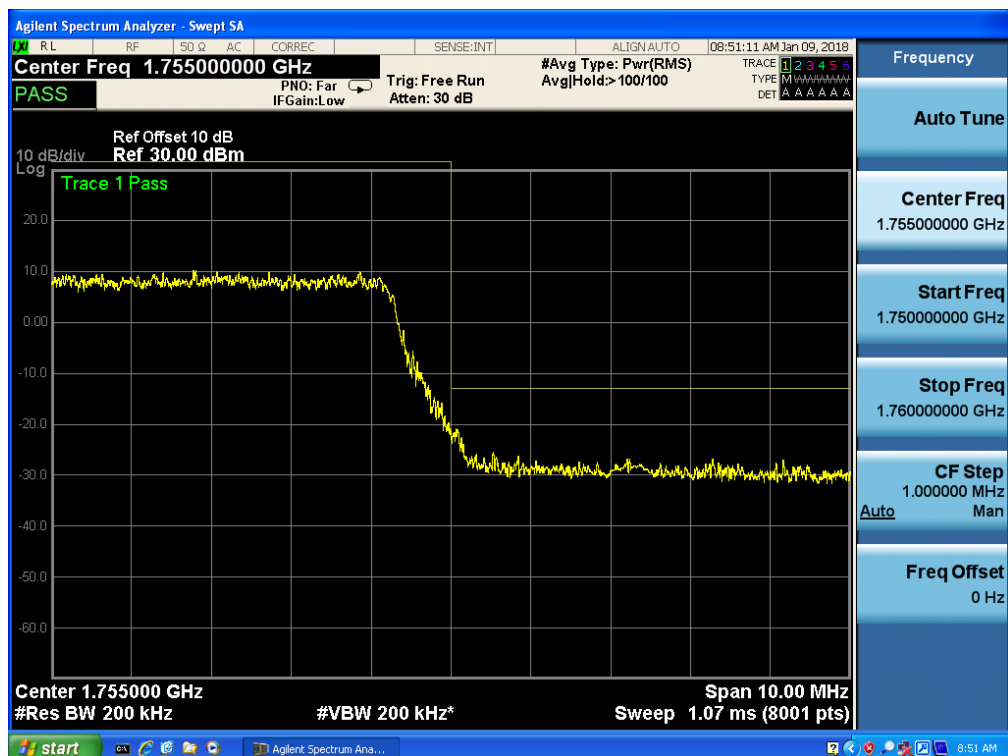

Band 4, UL Channel 20325, UL Frequency 1747.5, BW 15.0, NO. RB 75, RB POS. Low, 16QAM