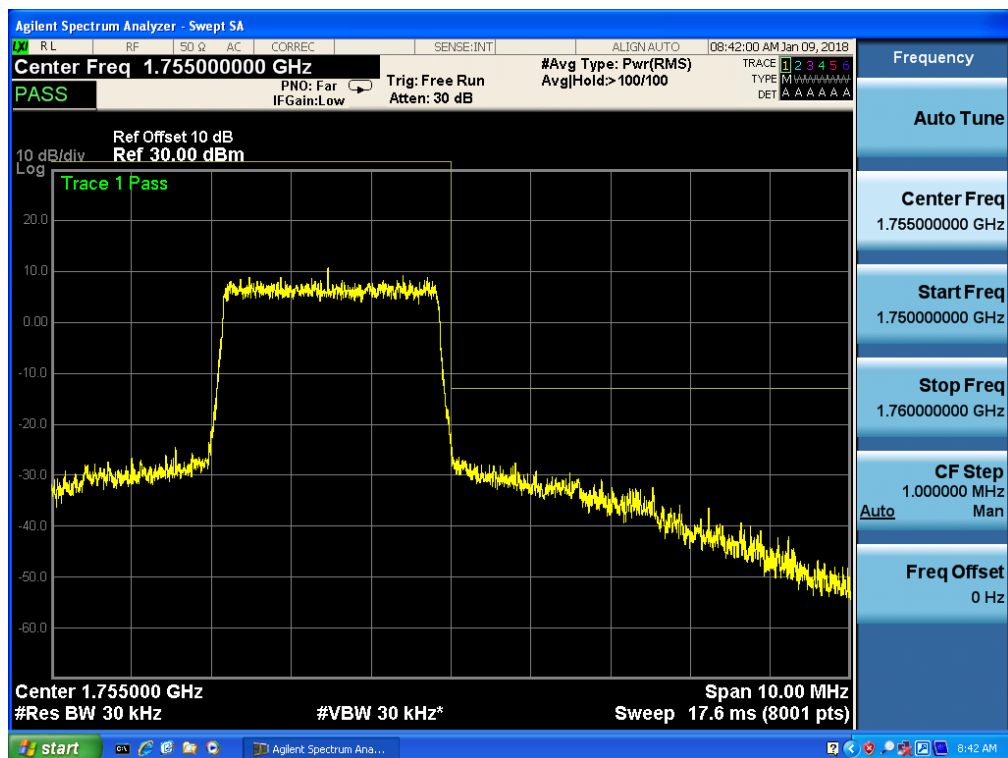

Band 4, UL Channel 20385, UL Frequency 1753.5, BW 3.0, NO. RB 15, RB POS. Low, 16QAM