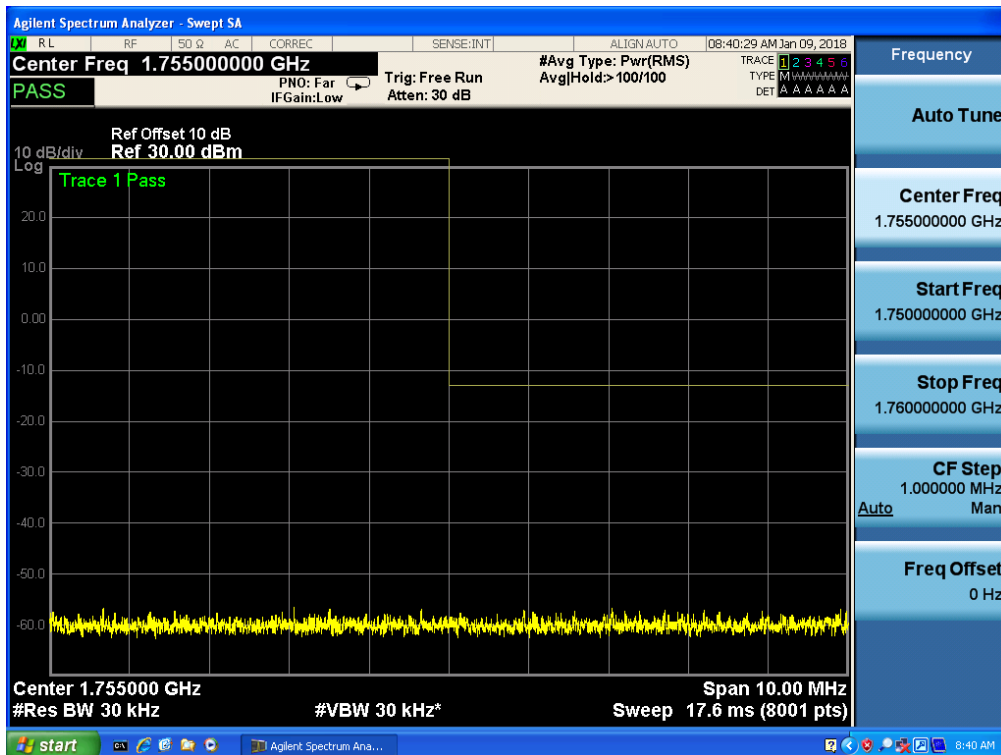

Band 4, UL Channel 19965, UL Frequency 1711.5, BW 3.0, NO. RB 15, RB POS. Low, 16QAM