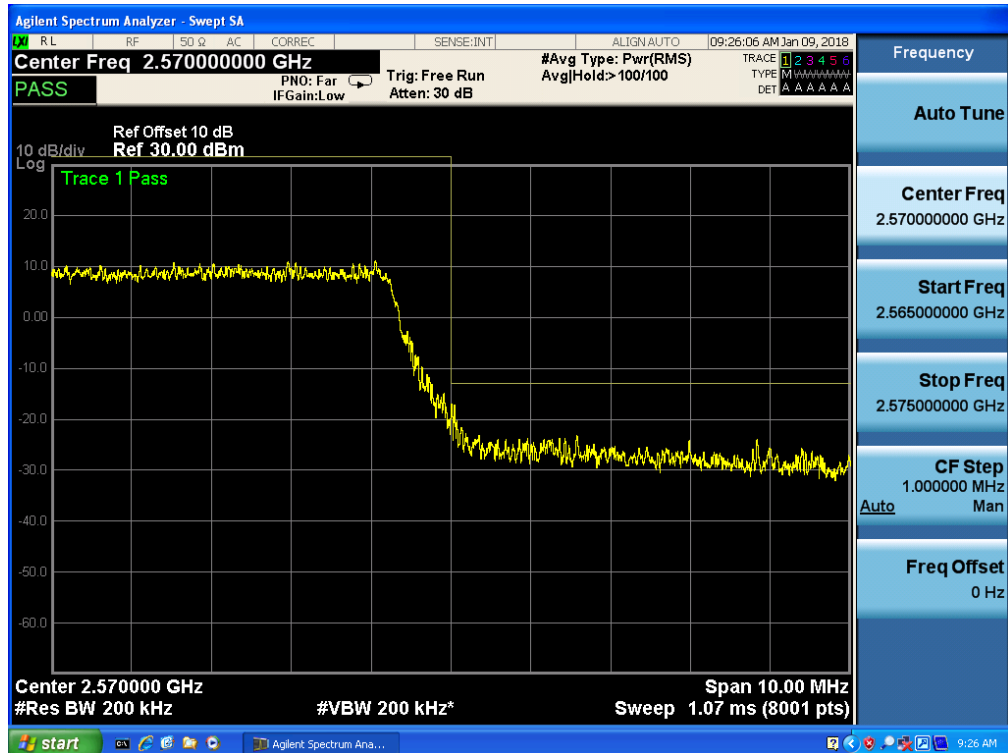

Band 7, UL Channel 21375, UL Frequency 2562.5, BW 15.0, NO. RB 75, RB POS. Low, QPSK

Band 7, UL Channel 21375, UL Frequency 2562.5, BW 15.0, NO. RB 75, RB POS. Low, 16QAM

Band 7, UL Channel 21375, UL Frequency 2562.5, BW 15.0, NO. RB 75, RB POS. Low, 16QAM