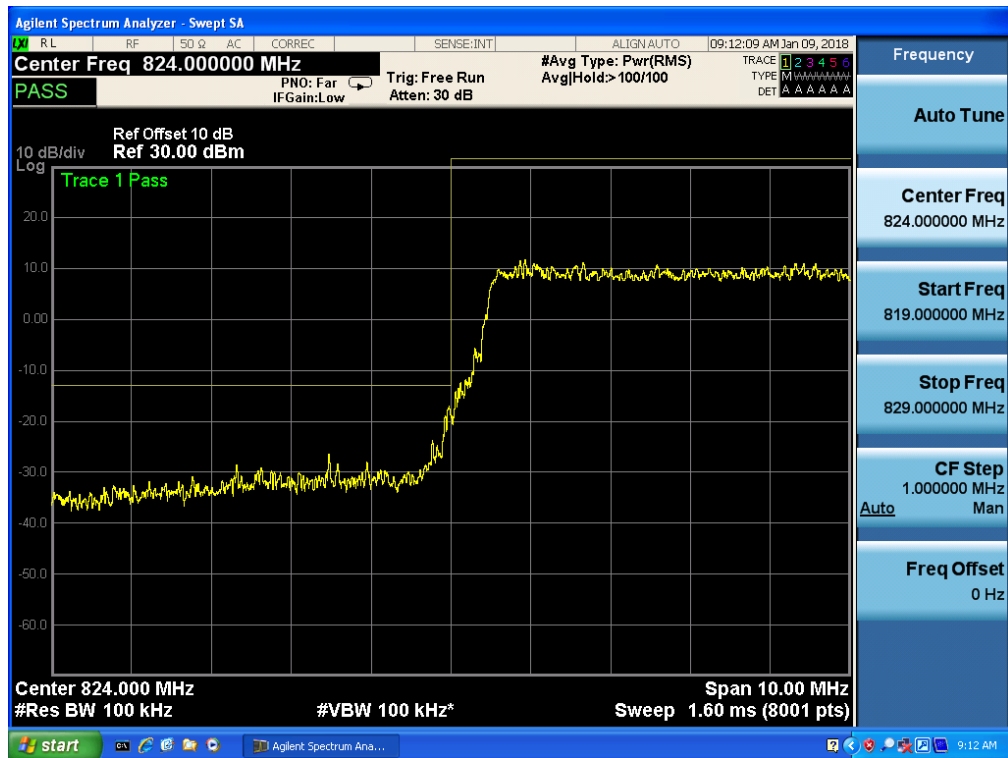

Band 5, UL Channel 20450, UL Frequency 829.0, BW 10.0, NO. RB 50, RB POS. Low, QPSK