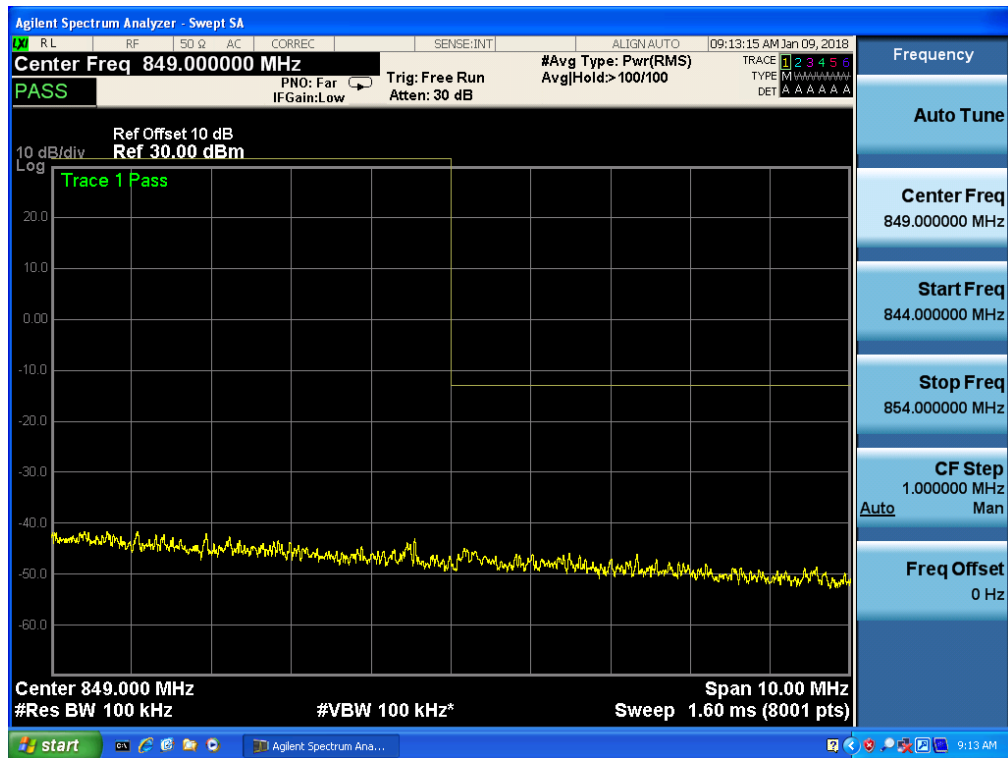

Band 5, UL Channel 20450, UL Frequency 829.0, BW 10.0, NO. RB 50, RB POS. Low, 16-QAM