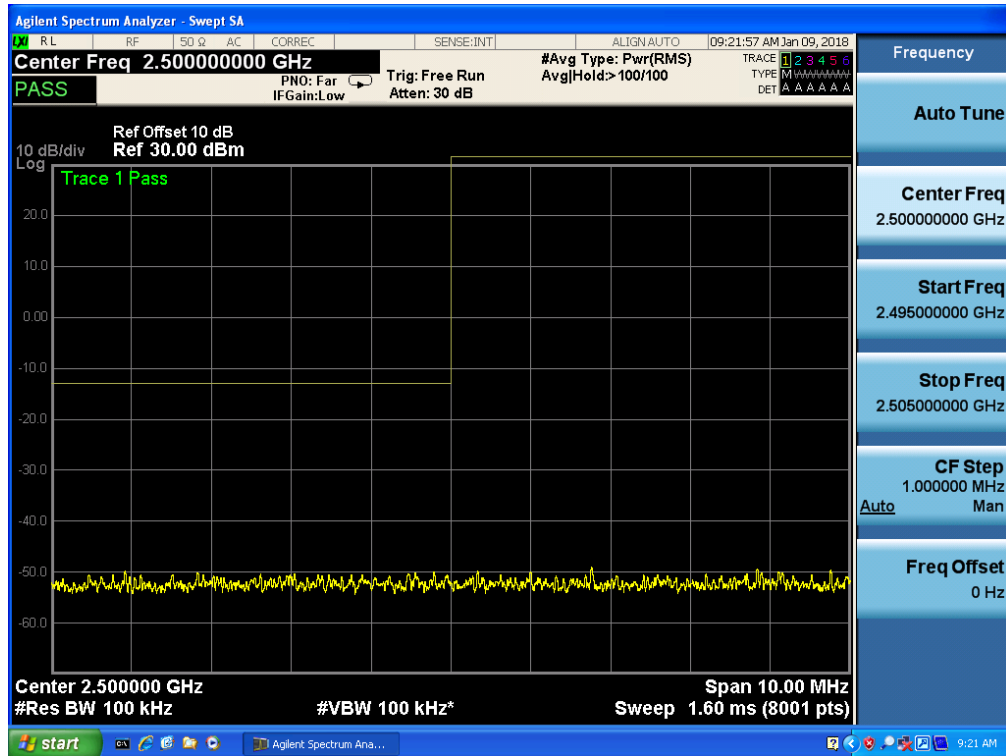

Band 7, UL Channel 21400, UL Frequency 2565.0, BW 10.0, NO. RB 50, RB POS. Low, QPSK