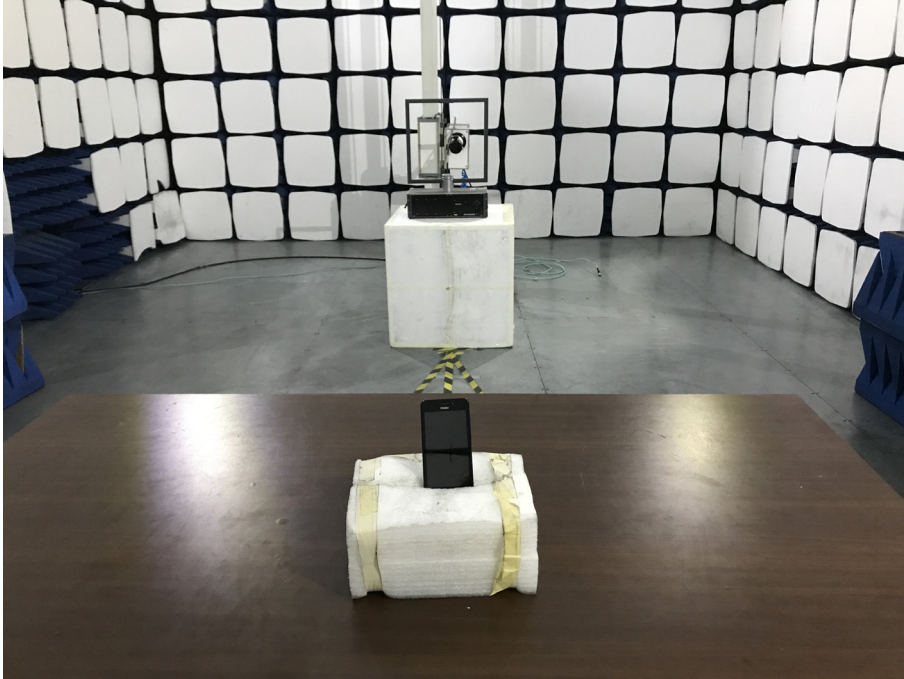

EXHIBIT 4 - TEST SETUP PHOTOGRAPHS

Radiation Emission Test Setup (Below 30MHz)

Radiation Emission Test Setup (30MHz to 1GHz)

Radiation Emission Test Setup (1GHz to 18GHz)

Radiation Emission Test Setup (Above 18GHz)

Extreme Condition Test Setup

Mobile Communication Test Setup