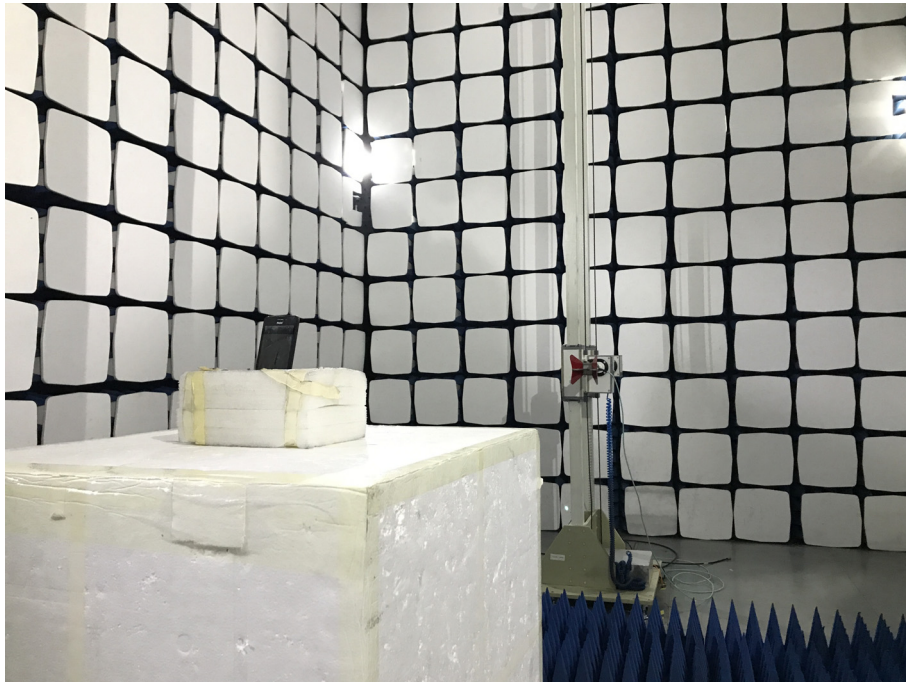

EXHIBIT 4 - TEST SETUP PHOTOGRAPHS

Radiation Emission Test Setup (Below 30MHz)

Radiation Emission Test Setup (30MHz to 1GHz)

Radiation Emission Test Setup (1GHz to 18GHz)

Radiation Emission Test Setup (Above 18GHz)

Extreme Condition Test Setup

Mobile Communication Test Setup