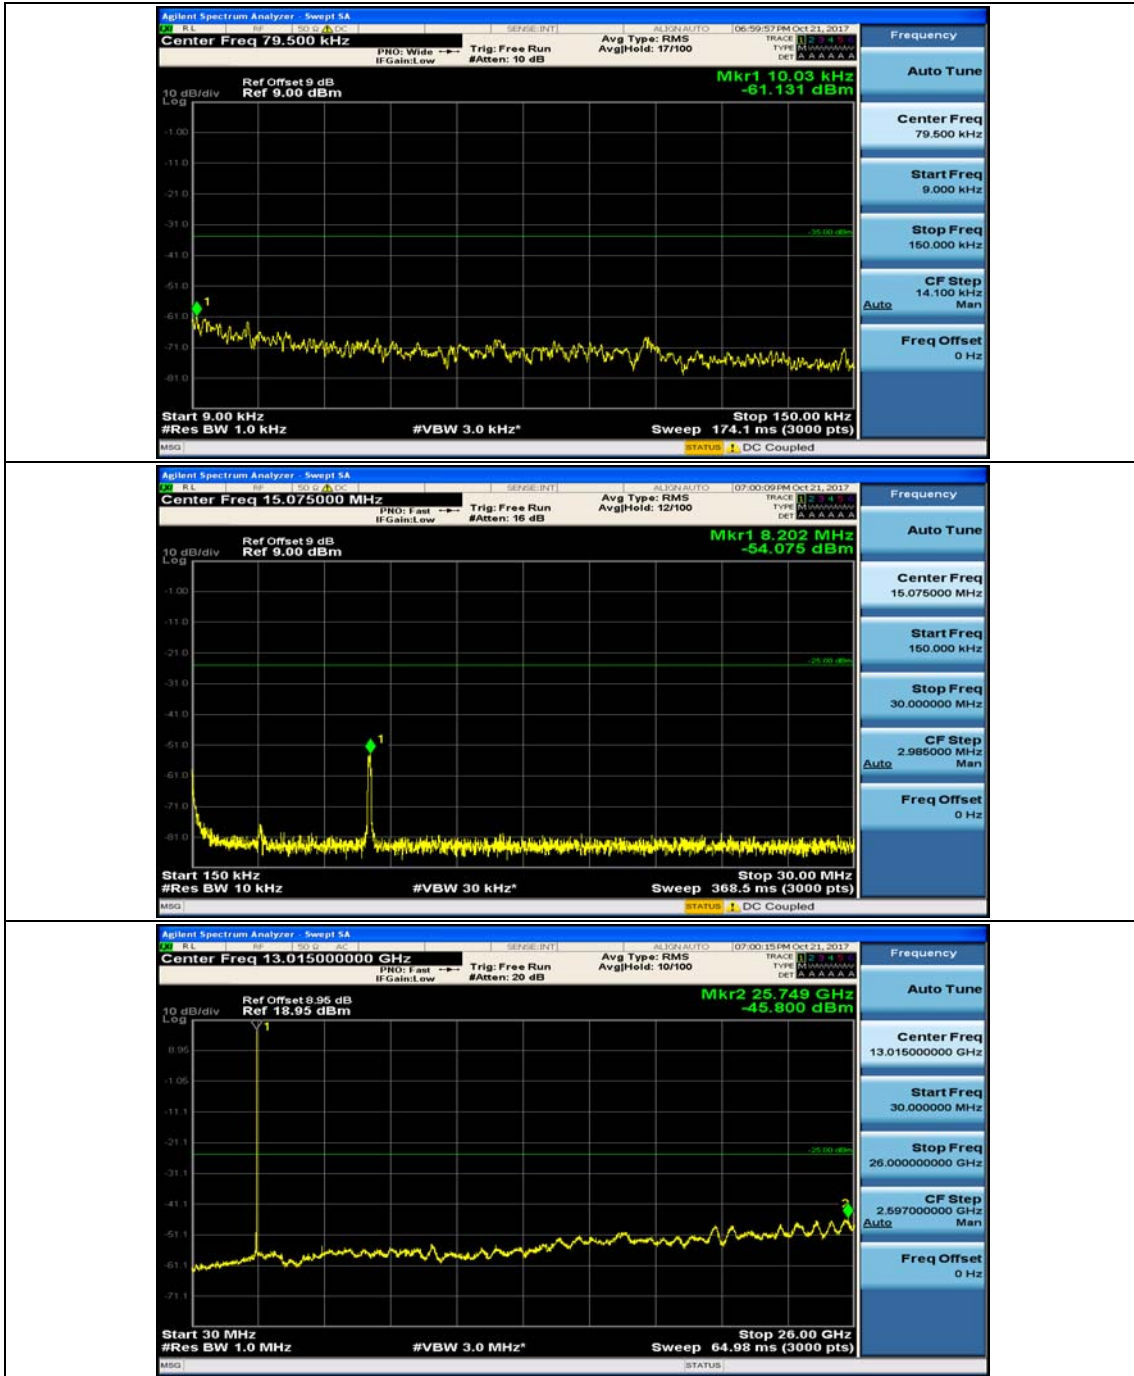

Channel Bandwidth: 10 MHz

Channel Bandwidth: 10 MHz_MCH_QPSK_1RB#0

Channel Bandwidth: 10 MHz_MCH_QPSK_1RB#24

Channel Bandwidth: 10 MHz_HCH_QPSK_1RB#0

Channel Bandwidth: 10 MHz_HCH_QPSK_1RB#24

Channel Bandwidth: 10 MHz_LCH_16QAM_1RB#0

Channel Bandwidth: 10 MHz_LCH_16QAM_1RB#24

Channel Bandwidth: 10 MHz_MCH_16QAM_1RB#0

Channel Bandwidth: 10 MHz_MCH_16QAM_1RB#24

Channel Bandwidth: 10 MHz_HCH_16QAM_1RB#0

Channel Bandwidth: 10 MHz_HCH_16QAM_1RB#24

Channel Bandwidth: 15 MHz

(Channel Bandwidth:15 MHz)_MCH_QPSK_1RB#0

(Channel Bandwidth:15 MHz)_MCH_QPSK_1RB#37

(Channel Bandwidth:15 MHz)_HCH_QPSK_1RB#0

(Channel Bandwidth:15 MHz)_HCH_QPSK_1RB#37

(Channel Bandwidth:15 MHz)_LCH_16QAM_1RB#0

Channel Bandwidth: 20 MHz