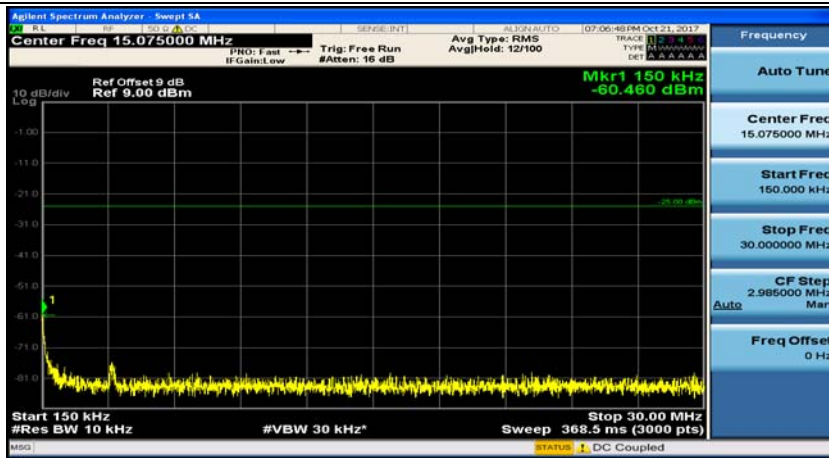

(Channel Bandwidth:15 MHz)_HCH_16QAM_1RB#0

(Channel Bandwidth:15 MHz)_HCH_16QAM_1RB#37