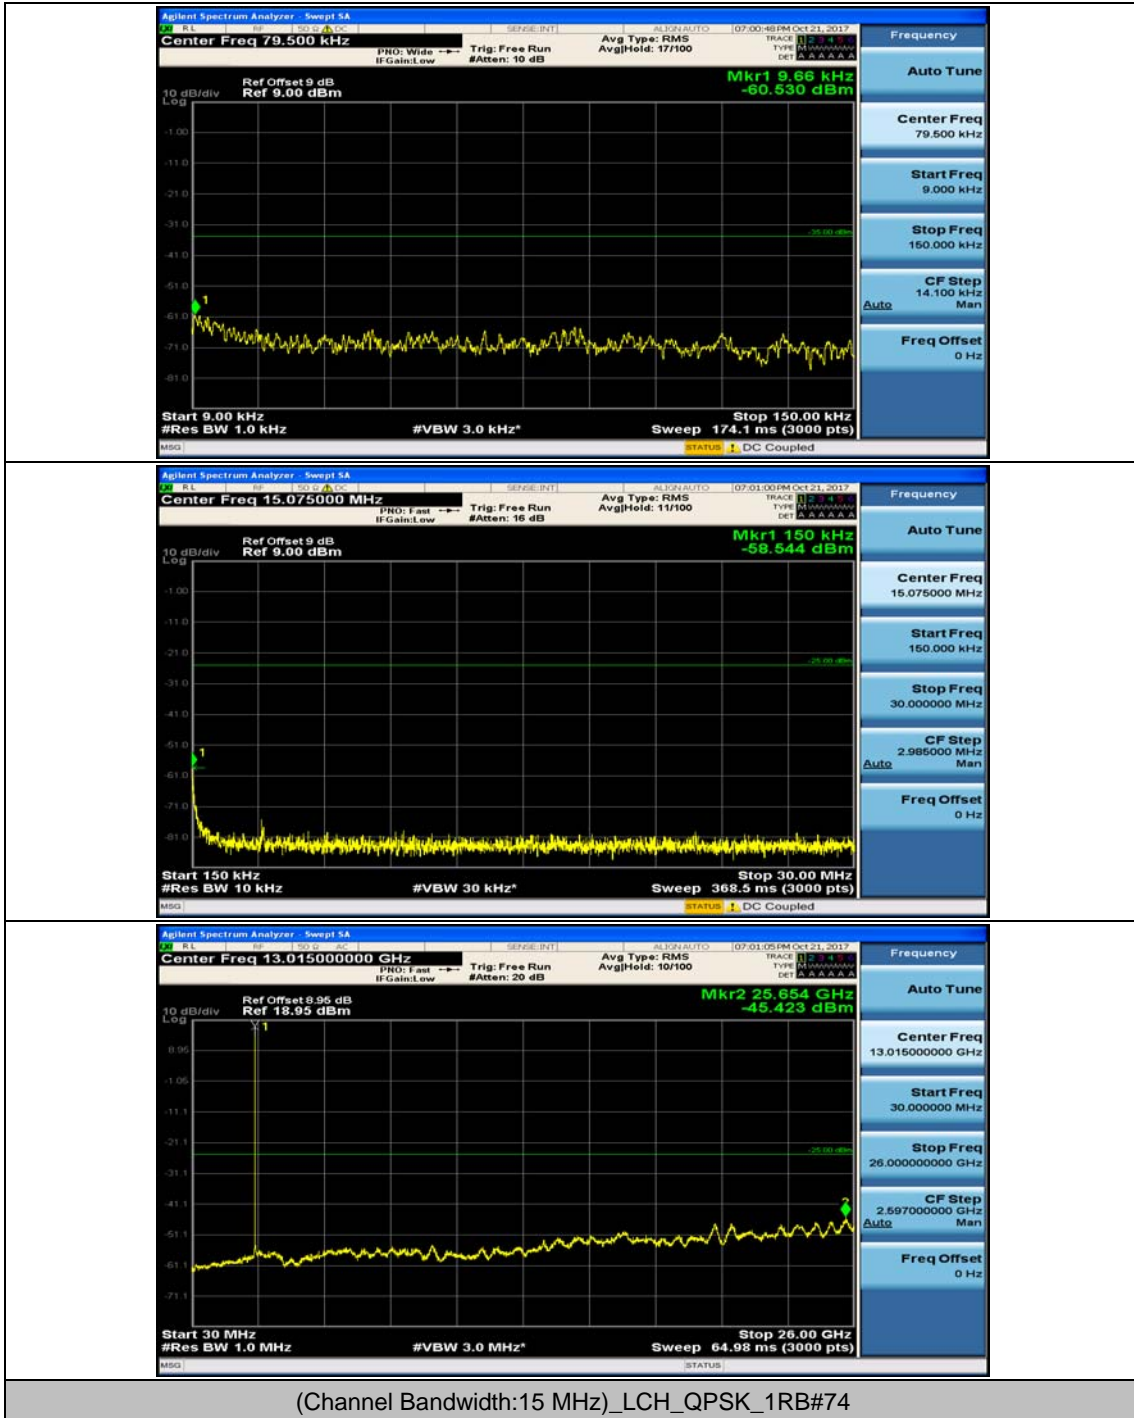

Channel Bandwidth: 10 MHz

Channel Bandwidth: 10 MHz_MCH_QPSK_1RB#0

Channel Bandwidth: 10 MHz_MCH_QPSK_1RB#24

Channel Bandwidth: 10 MHz_HCH_QPSK_1RB#0

Channel Bandwidth: 10 MHz_HCH_QPSK_1RB#24

Channel Bandwidth: 10 MHz_LCH_16QAM_1RB#0

Channel Bandwidth: 10 MHz_LCH_16QAM_1RB#24

Channel Bandwidth: 10 MHz_MCH_16QAM_1RB#0

Channel Bandwidth: 10 MHz_MCH_16QAM_1RB#24

Channel Bandwidth: 10 MHz_HCH_16QAM_1RB#0

Channel Bandwidth: 10 MHz_HCH_16QAM_1RB#24

Channel Bandwidth: 15 MHz

(Channel Bandwidth:15 MHz)_MCH_QPSK_1RB#0

(Channel Bandwidth:15 MHz)_MCH_QPSK_1RB#37

(Channel Bandwidth:15 MHz)_HCH_QPSK_1RB#0

(Channel Bandwidth:15 MHz)_HCH_QPSK_1RB#37

(Channel Bandwidth:15 MHz)_LCH_16QAM_1RB#0