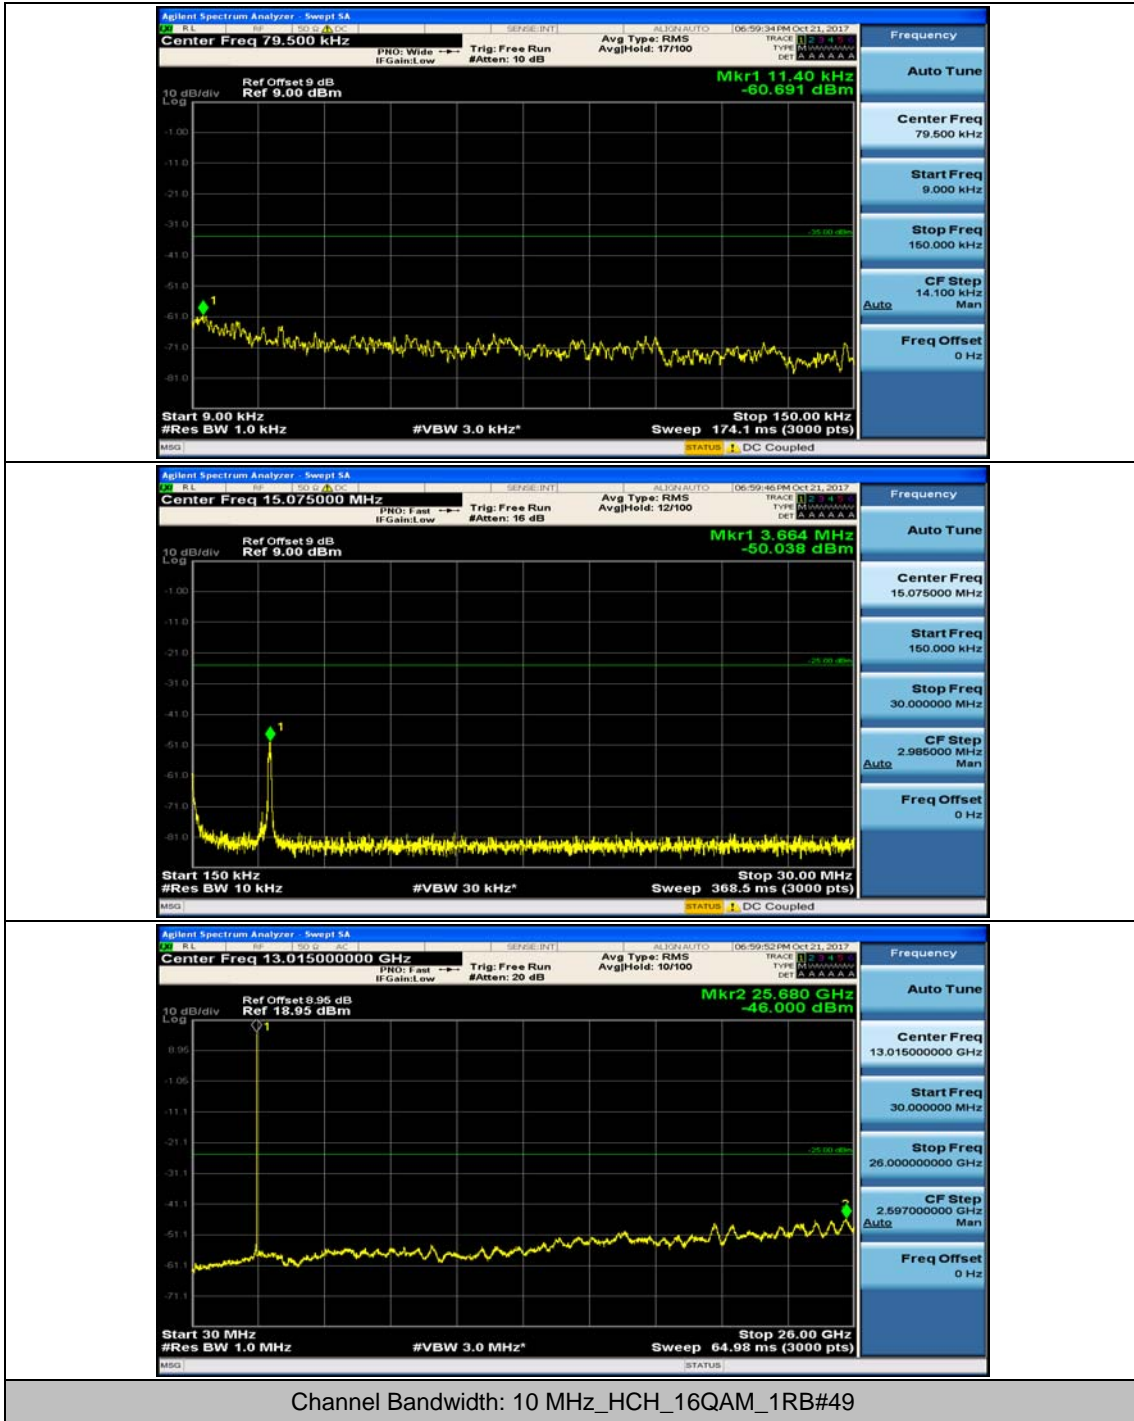

Channel Bandwidth: 10 MHz

Channel Bandwidth: 10 MHz_MCH_QPSK_1RB#0

Channel Bandwidth: 10 MHz_MCH_QPSK_1RB#24

Channel Bandwidth: 10 MHz_HCH_QPSK_1RB#0

Channel Bandwidth: 10 MHz_HCH_QPSK_1RB#24

Channel Bandwidth: 10 MHz_LCH_16QAM_1RB#0

Channel Bandwidth: 10 MHz_LCH_16QAM_1RB#24

Channel Bandwidth: 10 MHz_MCH_16QAM_1RB#0

Channel Bandwidth: 10 MHz_MCH_16QAM_1RB#24

Channel Bandwidth: 10 MHz_HCH_16QAM_1RB#0

Channel Bandwidth: 10 MHz_HCH_16QAM_1RB#24

Channel Bandwidth: 15 MHz

(Channel Bandwidth:15 MHz)_MCH_QPSK_1RB#0

(Channel Bandwidth:15 MHz)_MCH_QPSK_1RB#37

(Channel Bandwidth:15 MHz)_HCH_QPSK_1RB#0

(Channel Bandwidth:15 MHz)_HCH_QPSK_1RB#37

(Channel Bandwidth:15 MHz)_LCH_16QAM_1RB#0

Channel Bandwidth: 20 MHz