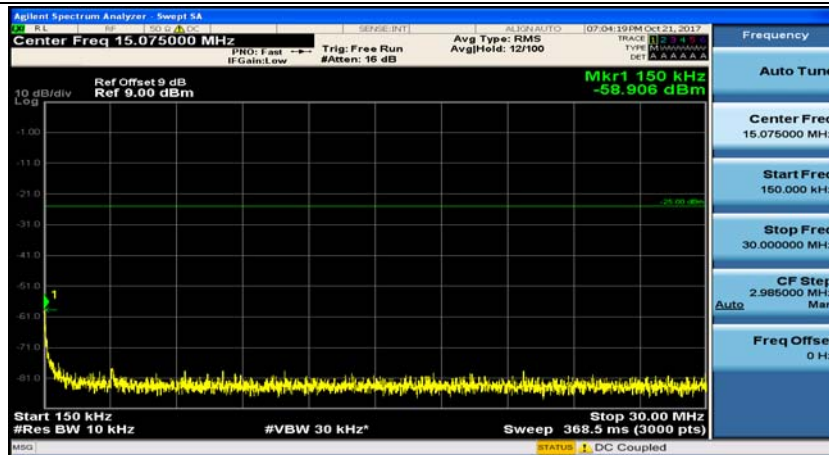

(Channel Bandwidth:15 MHz)_MCH_16QAM_1RB#0

(Channel Bandwidth:15 MHz)_MCH_16QAM_1RB#37