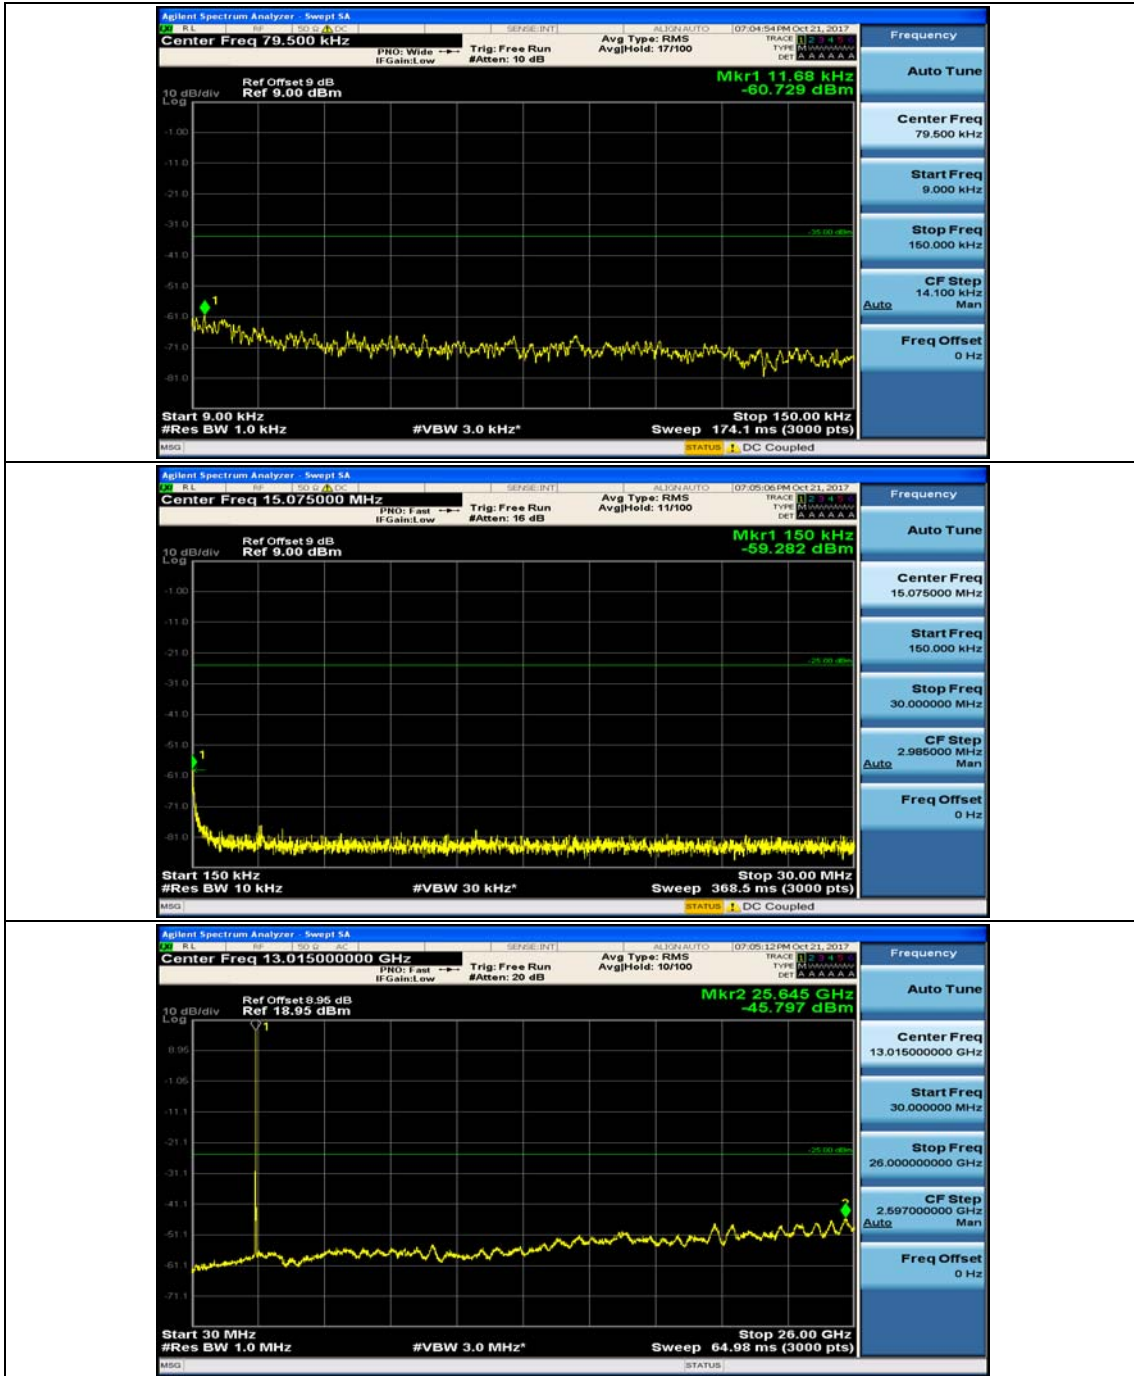

(Channel Bandwidth:15 MHz)_LCH_16QAM_1RB#37

(Channel Bandwidth:15 MHz)_MCH_16QAM_1RB#0

(Channel Bandwidth:15 MHz)_MCH_16QAM_1RB#37

(Channel Bandwidth:15 MHz)_HCH_16QAM_1RB#0

(Channel Bandwidth:15 MHz)_HCH_16QAM_1RB#37

Channel Bandwidth: 20 MHz