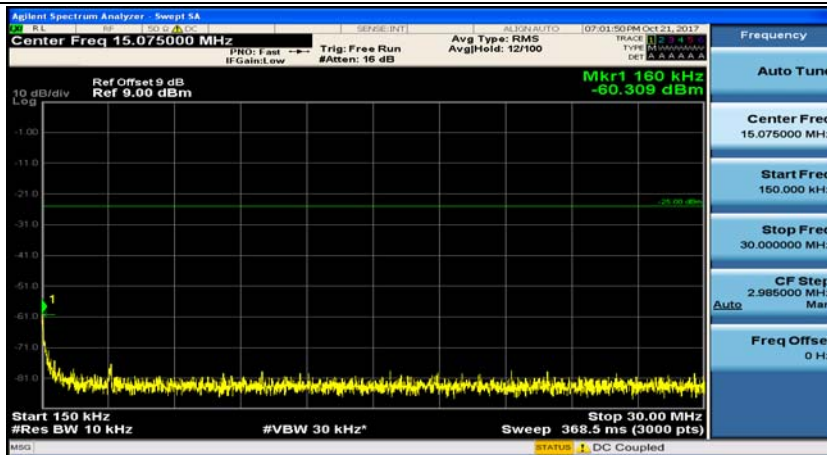

Channel Bandwidth: 15 MHz

(Channel Bandwidth:15 MHz)_MCH_QPSK_1RB#0

(Channel Bandwidth:15 MHz)_MCH_QPSK_1RB#37

(Channel Bandwidth:15 MHz)_HCH_QPSK_1RB#0

(Channel Bandwidth:15 MHz)_HCH_QPSK_1RB#37

(Channel Bandwidth:15 MHz)_LCH_16QAM_1RB#0

Channel Bandwidth: 20 MHz