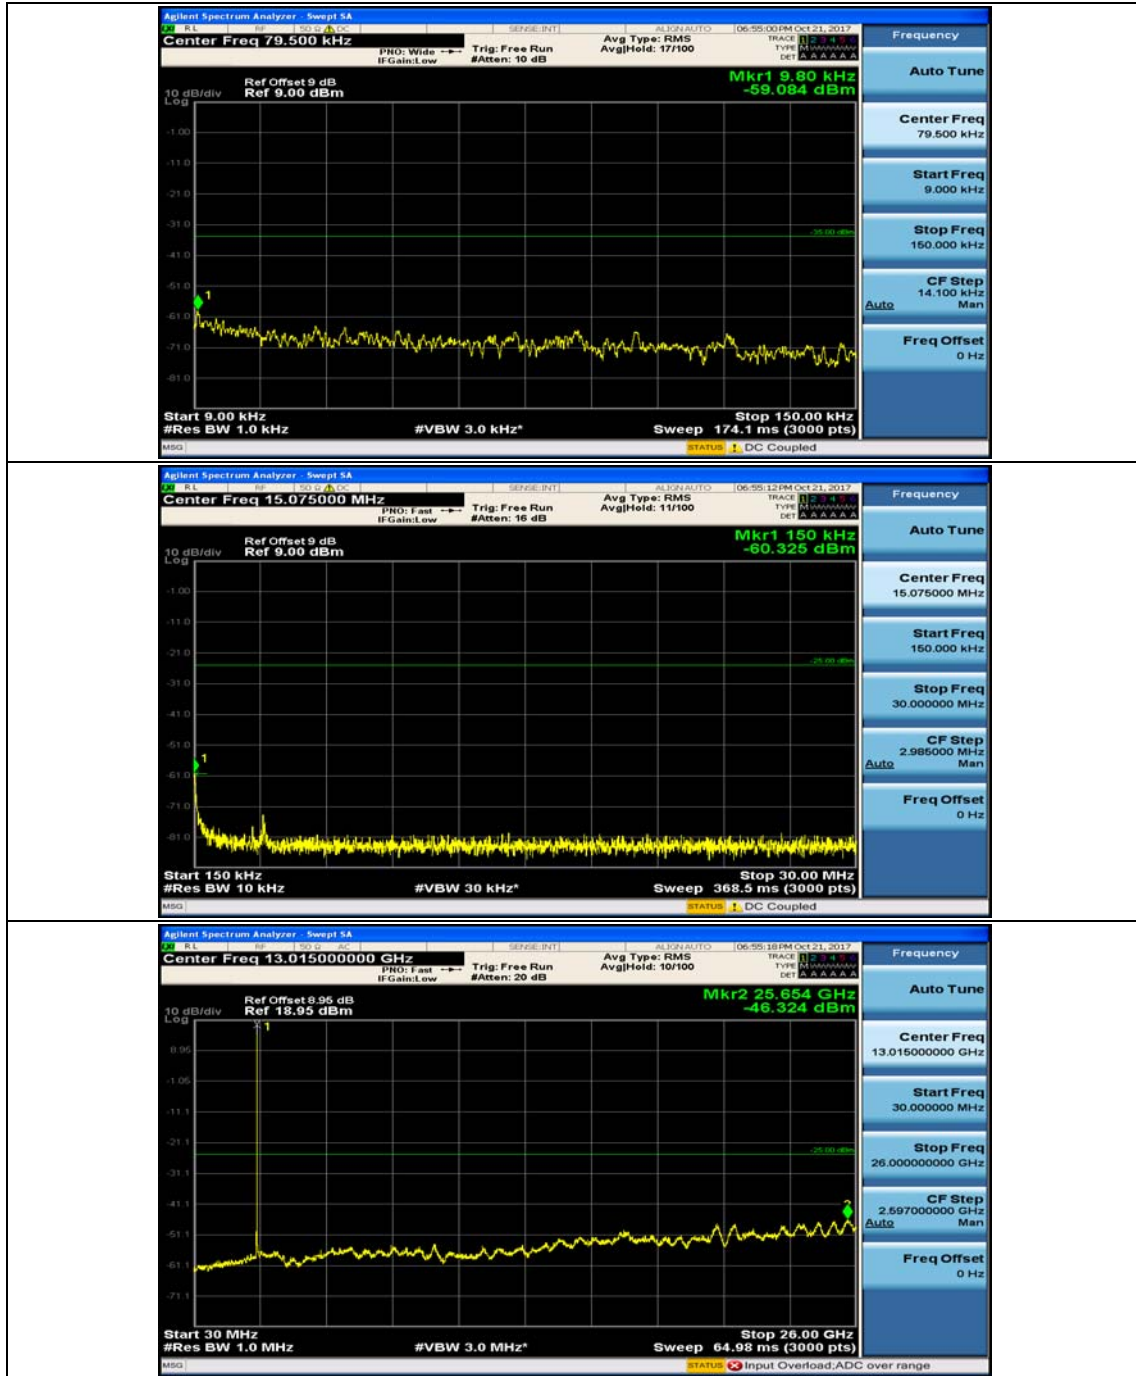

Channel Bandwidth: 10 MHz

Channel Bandwidth: 10 MHz_MCH_QPSK_1RB#0

Channel Bandwidth: 10 MHz_MCH_QPSK_1RB#24

Channel Bandwidth: 10 MHz_HCH_QPSK_1RB#0

Channel Bandwidth: 10 MHz_HCH_QPSK_1RB#24

Channel Bandwidth: 10 MHz_LCH_16QAM_1RB#0

Channel Bandwidth: 10 MHz_LCH_16QAM_1RB#24

Channel Bandwidth: 10 MHz_MCH_16QAM_1RB#0

Channel Bandwidth: 10 MHz_MCH_16QAM_1RB#24

Channel Bandwidth: 10 MHz_HCH_16QAM_1RB#0

Channel Bandwidth: 10 MHz_HCH_16QAM_1RB#24