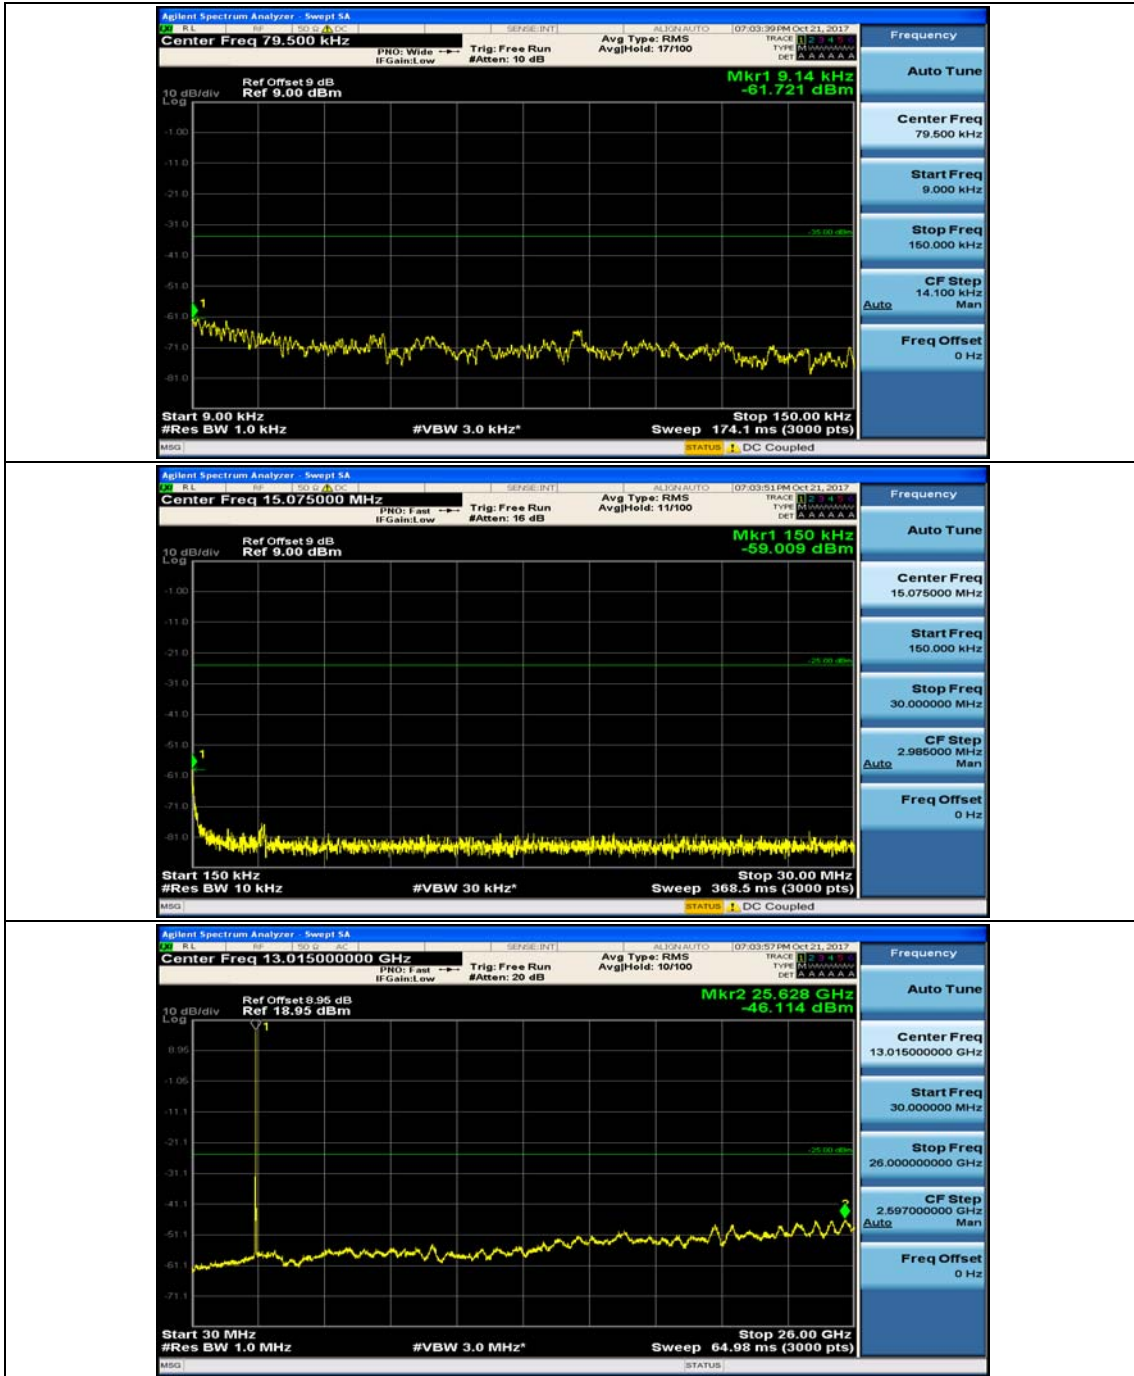

Channel Bandwidth: 10 MHz_LCH_16QAM_1RB#24

Channel Bandwidth: 10 MHz_MCH_16QAM_1RB#0

Channel Bandwidth: 10 MHz_MCH_16QAM_1RB#24

Channel Bandwidth: 10 MHz_HCH_16QAM_1RB#0

Channel Bandwidth: 10 MHz_HCH_16QAM_1RB#24

Channel Bandwidth: 15 MHz

(Channel Bandwidth:15 MHz)_MCH_QPSK_1RB#0

(Channel Bandwidth:15 MHz)_MCH_QPSK_1RB#37

(Channel Bandwidth:15 MHz)_HCH_QPSK_1RB#0

(Channel Bandwidth:15 MHz)_HCH_QPSK_1RB#37

(Channel Bandwidth:15 MHz)_LCH_16QAM_1RB#0

(Channel Bandwidth:15 MHz)_LCH_16QAM_1RB#37

(Channel Bandwidth:15 MHz)_MCH_16QAM_1RB#0

(Channel Bandwidth:15 MHz)_MCH_16QAM_1RB#37

(Channel Bandwidth:15 MHz)_HCH_16QAM_1RB#0

(Channel Bandwidth:15 MHz)_HCH_16QAM_1RB#37

Channel Bandwidth: 20 MHz