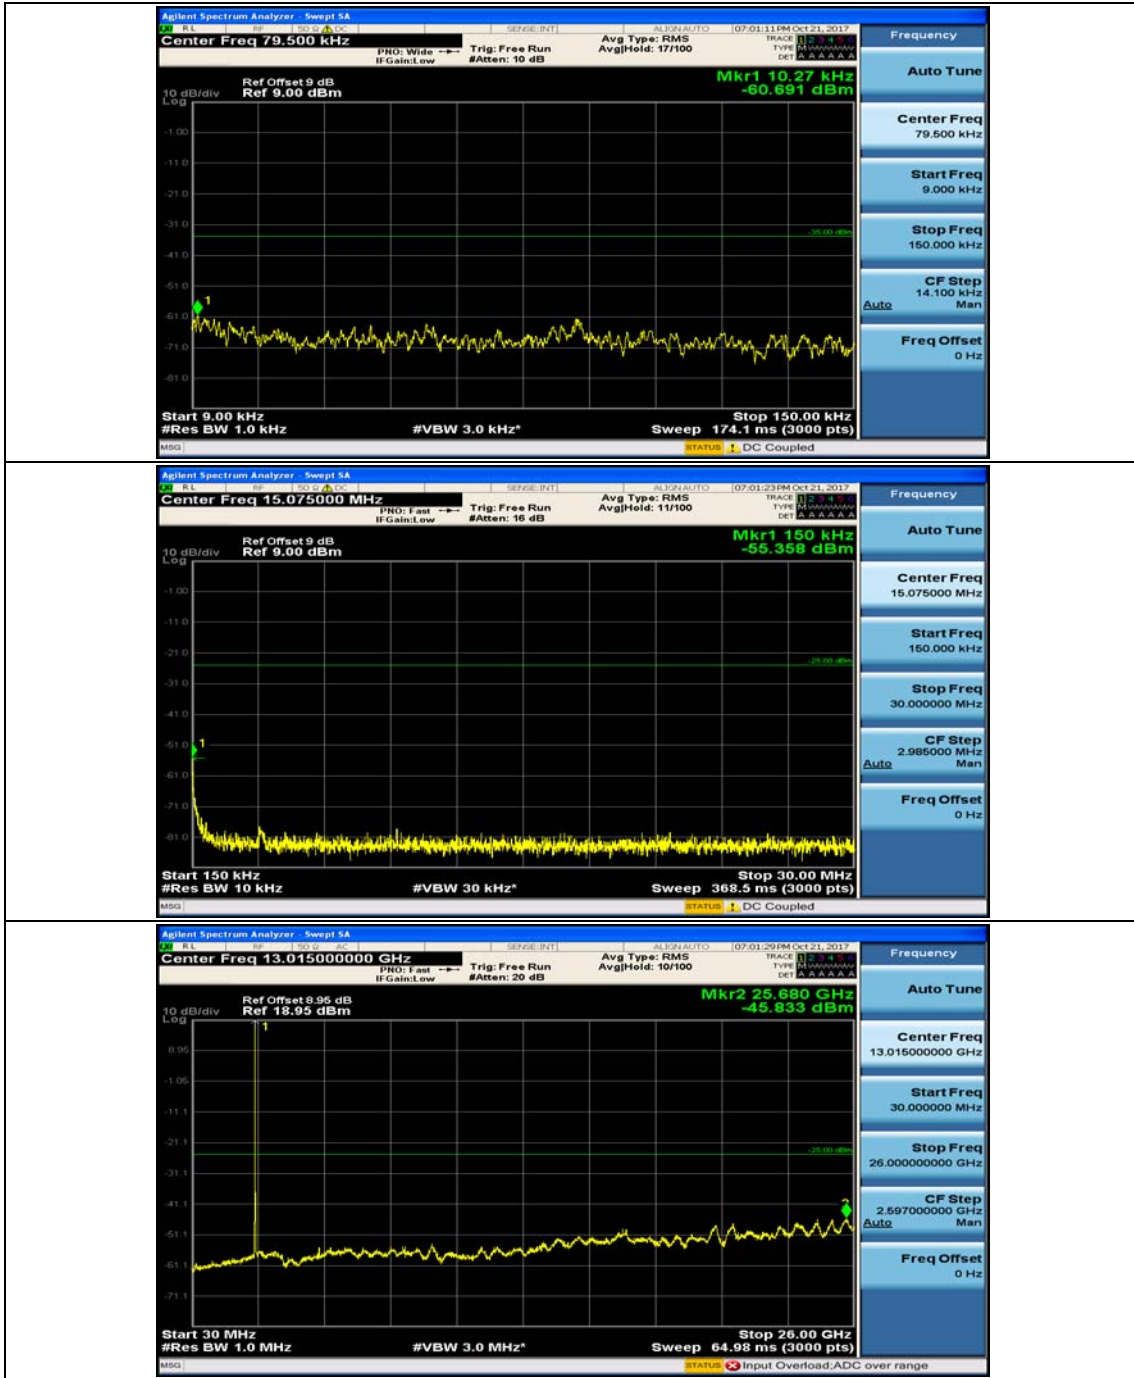

Channel Bandwidth: 10 MHz

Channel Bandwidth: 10 MHz_MCH_QPSK_1RB#0

Channel Bandwidth: 10 MHz_MCH_QPSK_1RB#24

Channel Bandwidth: 10 MHz_HCH_QPSK_1RB#0

Channel Bandwidth: 10 MHz_HCH_QPSK_1RB#24

Channel Bandwidth: 10 MHz_LCH_16QAM_1RB#0

Channel Bandwidth: 10 MHz_LCH_16QAM_1RB#24

Channel Bandwidth: 10 MHz_MCH_16QAM_1RB#0

Channel Bandwidth: 10 MHz_MCH_16QAM_1RB#24

Channel Bandwidth: 10 MHz_HCH_16QAM_1RB#0

Channel Bandwidth: 10 MHz_HCH_16QAM_1RB#24

Channel Bandwidth: 15 MHz

(Channel Bandwidth:15 MHz)_MCH_QPSK_1RB#0

(Channel Bandwidth:15 MHz)_MCH_QPSK_1RB#37

(Channel Bandwidth:15 MHz)_HCH_QPSK_1RB#0

(Channel Bandwidth:15 MHz)_HCH_QPSK_1RB#37

(Channel Bandwidth:15 MHz)_LCH_16QAM_1RB#0