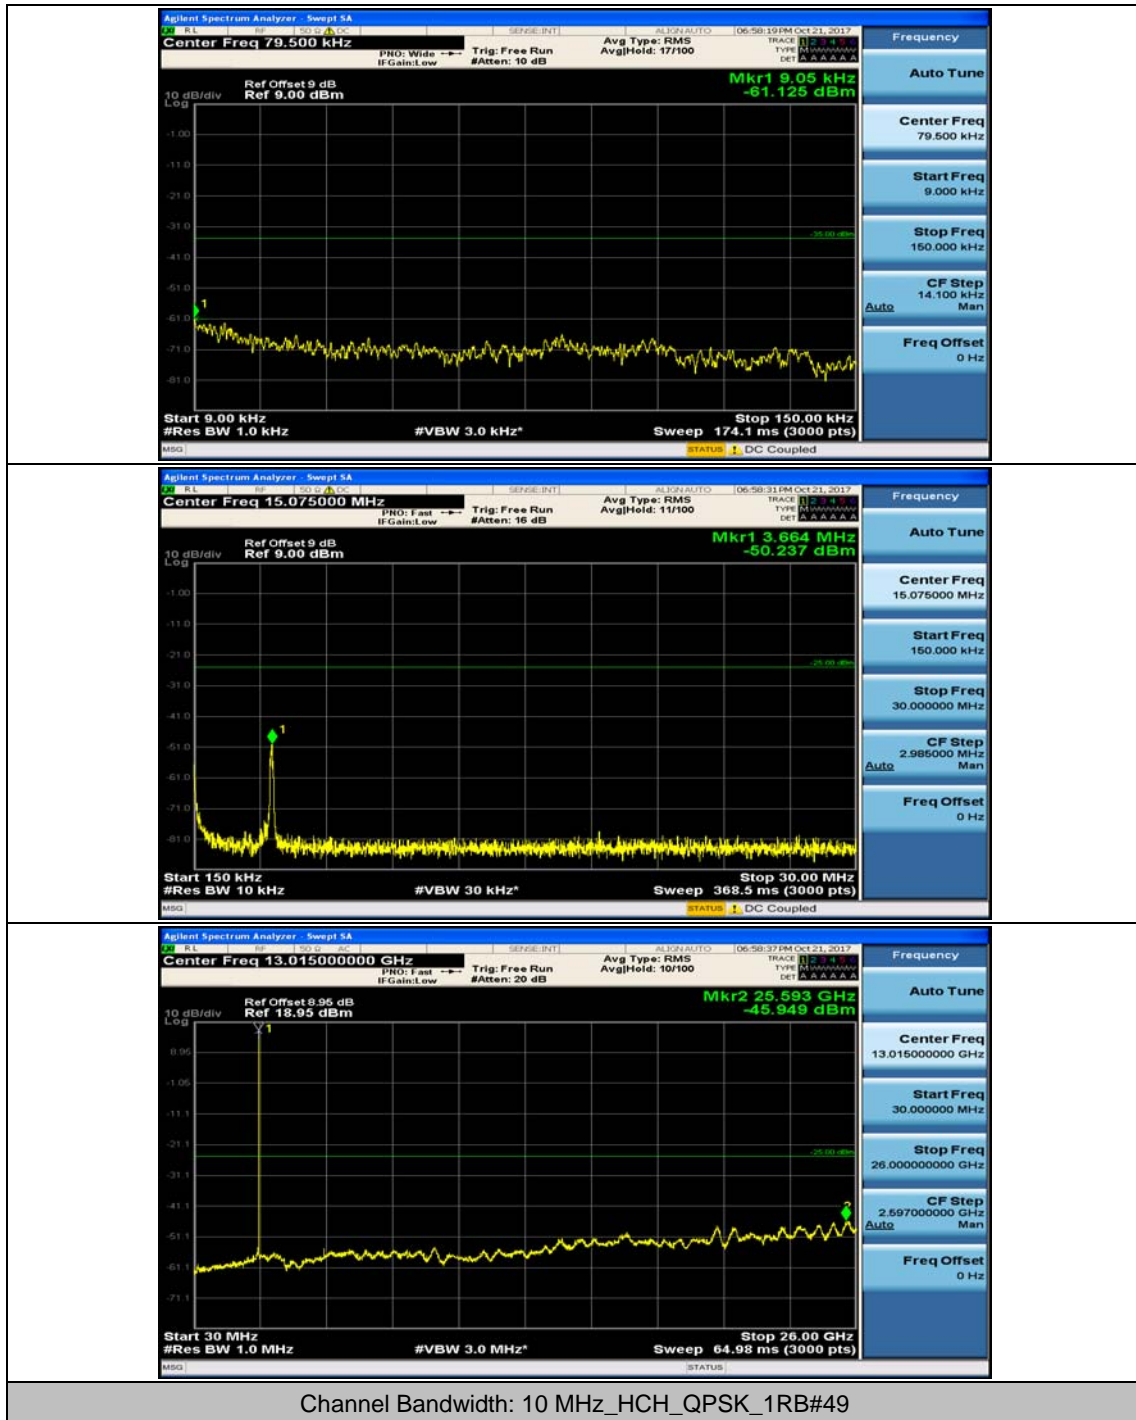

Channel Bandwidth: 10 MHz

Channel Bandwidth: 10 MHz_MCH_QPSK_1RB#0

Channel Bandwidth: 10 MHz_MCH_QPSK_1RB#24

Channel Bandwidth: 10 MHz_HCH_QPSK_1RB#0

Channel Bandwidth: 10 MHz_HCH_QPSK_1RB#24

Channel Bandwidth: 10 MHz_LCH_16QAM_1RB#0

Channel Bandwidth: 10 MHz_LCH_16QAM_1RB#24

Channel Bandwidth: 10 MHz_MCH_16QAM_1RB#0

Channel Bandwidth: 10 MHz_MCH_16QAM_1RB#24

Channel Bandwidth: 10 MHz_HCH_16QAM_1RB#0

Channel Bandwidth: 10 MHz_HCH_16QAM_1RB#24

Channel Bandwidth: 20 MHz