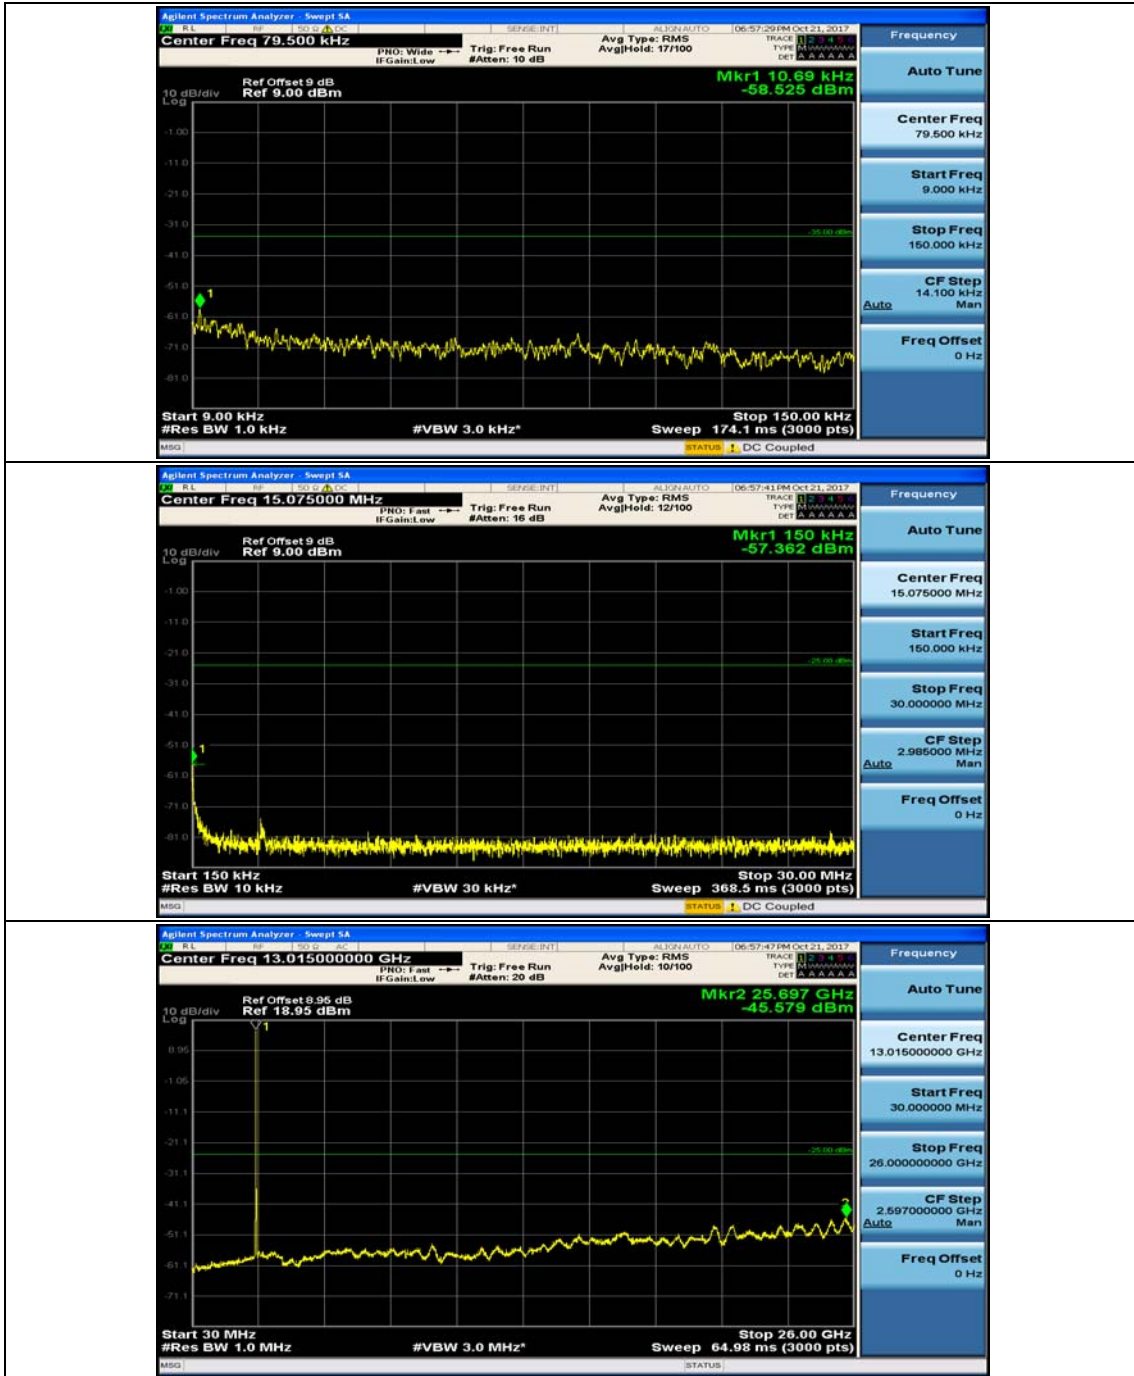

Channel Bandwidth: 10 MHz

Channel Bandwidth: 10 MHz_MCH_QPSK_1RB#0

Channel Bandwidth: 10 MHz_MCH_QPSK_1RB#24

Channel Bandwidth: 10 MHz_HCH_QPSK_1RB#0

Channel Bandwidth: 10 MHz_HCH_QPSK_1RB#24

Channel Bandwidth: 10 MHz_LCH_16QAM_1RB#0

Channel Bandwidth: 10 MHz_LCH_16QAM_1RB#24

Channel Bandwidth: 10 MHz_MCH_16QAM_1RB#0

Channel Bandwidth: 10 MHz_MCH_16QAM_1RB#24

Channel Bandwidth: 10 MHz_HCH_16QAM_1RB#0

Channel Bandwidth: 10 MHz_HCH_16QAM_1RB#24

Channel Bandwidth: 15 MHz

(Channel Bandwidth:15 MHz)_MCH_QPSK_1RB#0

(Channel Bandwidth:15 MHz)_MCH_QPSK_1RB#37

(Channel Bandwidth:15 MHz)_HCH_QPSK_1RB#0

(Channel Bandwidth:15 MHz)_HCH_QPSK_1RB#37

(Channel Bandwidth:15 MHz)_LCH_16QAM_1RB#0

Channel Bandwidth: 20 MHz