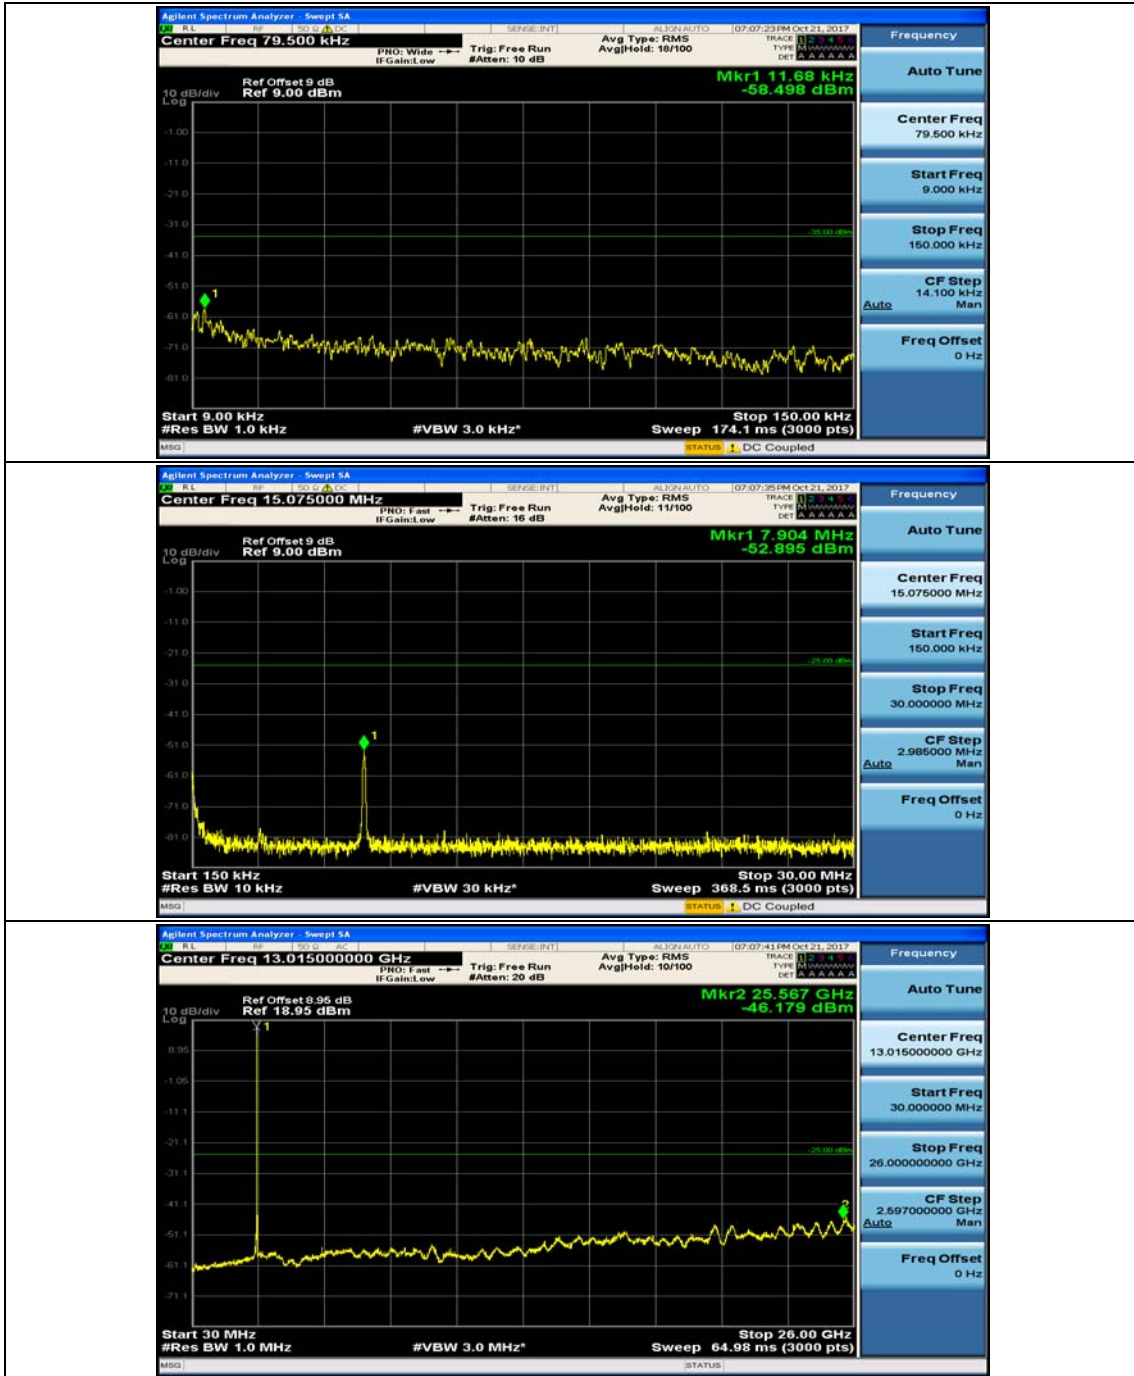

(Channel Bandwidth:15 MHz)_LCH_16QAM_1RB#37

(Channel Bandwidth:15 MHz)_MCH_16QAM_1RB#0

(Channel Bandwidth:15 MHz)_MCH_16QAM_1RB#37

(Channel Bandwidth:15 MHz)_HCH_16QAM_1RB#0

(Channel Bandwidth:15 MHz)_HCH_16QAM_1RB#37

Channel Bandwidth: 20 MHz