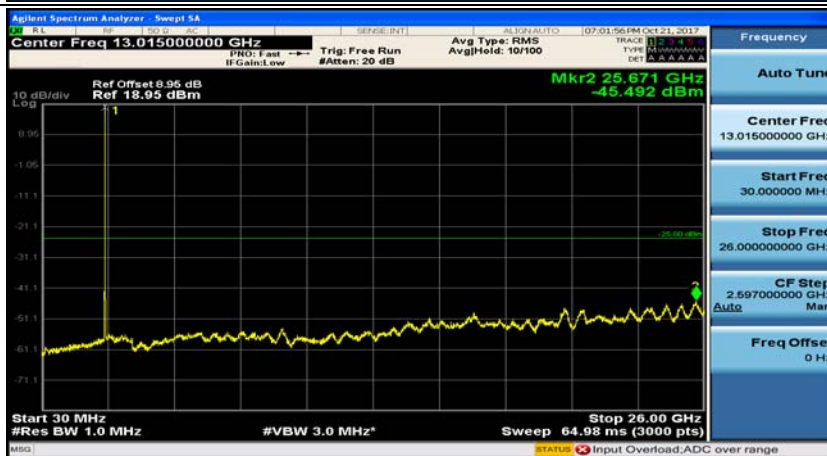

Channel Bandwidth: 15 MHz

(Channel Bandwidth:15 MHz)_MCH_QPSK_1RB#0

(Channel Bandwidth:15 MHz)_MCH_QPSK_1RB#37

(Channel Bandwidth:15 MHz)_HCH_QPSK_1RB#0

(Channel Bandwidth:15 MHz)_HCH_QPSK_1RB#37

(Channel Bandwidth:15 MHz)_LCH_16QAM_1RB#0

Channel Bandwidth: 20 MHz