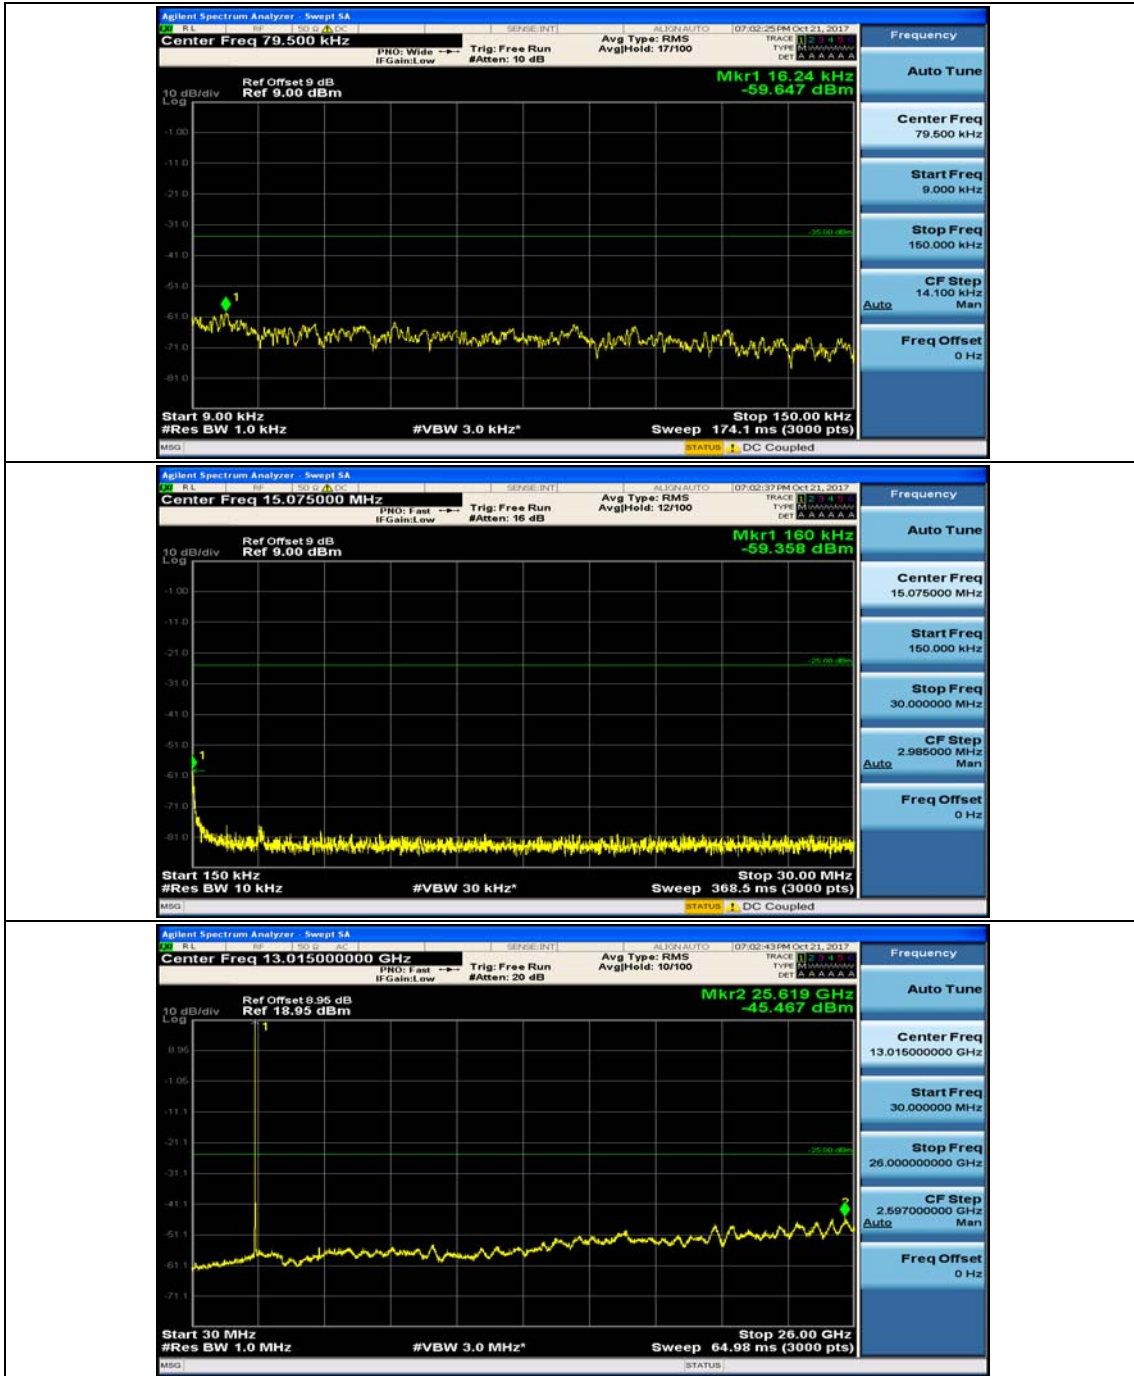

Channel Bandwidth: 10 MHz_LCH_16QAM_1RB#24

Channel Bandwidth: 10 MHz_MCH_16QAM_1RB#0

Channel Bandwidth: 10 MHz_MCH_16QAM_1RB#24

Channel Bandwidth: 10 MHz_HCH_16QAM_1RB#0

Channel Bandwidth: 10 MHz_HCH_16QAM_1RB#24

Channel Bandwidth: 15 MHz

(Channel Bandwidth:15 MHz)_MCH_QPSK_1RB#0

(Channel Bandwidth:15 MHz)_MCH_QPSK_1RB#37

(Channel Bandwidth:15 MHz)_HCH_QPSK_1RB#0

(Channel Bandwidth:15 MHz)_HCH_QPSK_1RB#37

(Channel Bandwidth:15 MHz)_LCH_16QAM_1RB#0

(Channel Bandwidth:15 MHz)_LCH_16QAM_1RB#37

(Channel Bandwidth:15 MHz)_MCH_16QAM_1RB#0

(Channel Bandwidth:15 MHz)_MCH_16QAM_1RB#37

(Channel Bandwidth:15 MHz)_HCH_16QAM_1RB#0

(Channel Bandwidth:15 MHz)_HCH_16QAM_1RB#37

Channel Bandwidth: 20 MHz