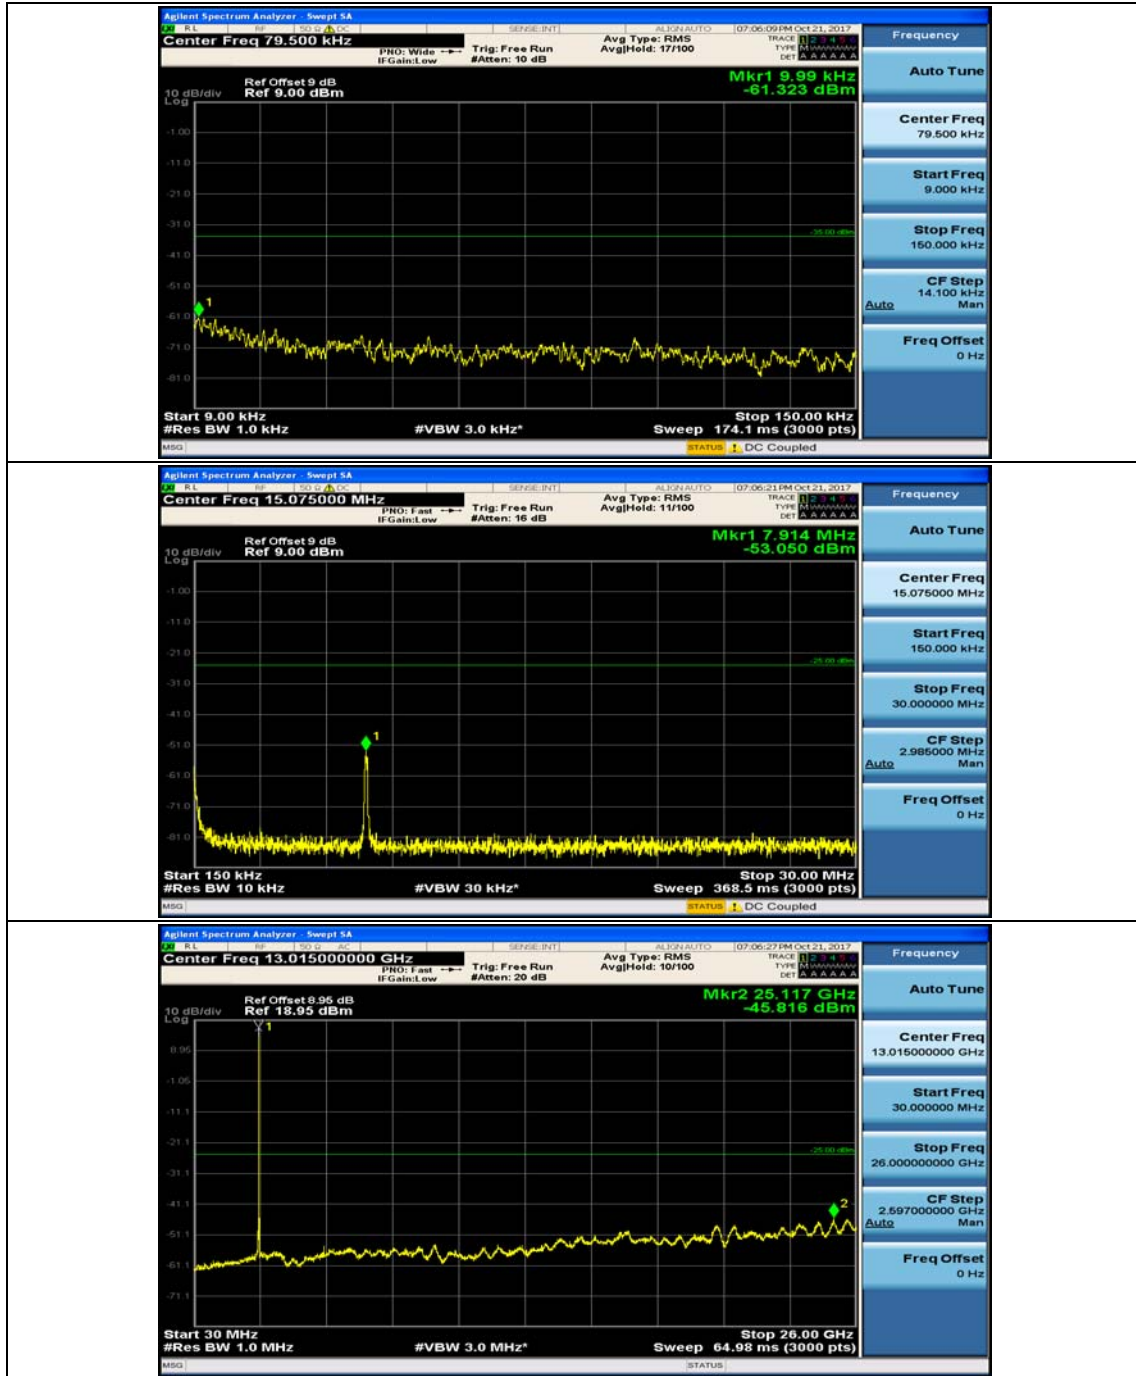

Channel Bandwidth: 10 MHz_LCH_16QAM_1RB#24

Channel Bandwidth: 10 MHz_MCH_16QAM_1RB#0

Channel Bandwidth: 10 MHz_MCH_16QAM_1RB#24

Channel Bandwidth: 10 MHz_HCH_16QAM_1RB#0

Channel Bandwidth: 10 MHz_HCH_16QAM_1RB#24

Channel Bandwidth: 15 MHz

(Channel Bandwidth:15 MHz)_MCH_QPSK_1RB#0

(Channel Bandwidth:15 MHz)_MCH_QPSK_1RB#37

(Channel Bandwidth:15 MHz)_HCH_QPSK_1RB#0

(Channel Bandwidth:15 MHz)_HCH_QPSK_1RB#37

(Channel Bandwidth:15 MHz)_LCH_16QAM_1RB#0

(Channel Bandwidth:15 MHz)_LCH_16QAM_1RB#37

(Channel Bandwidth:15 MHz)_MCH_16QAM_1RB#0

(Channel Bandwidth:15 MHz)_MCH_16QAM_1RB#37

(Channel Bandwidth:15 MHz)_HCH_16QAM_1RB#0

(Channel Bandwidth:15 MHz)_HCH_16QAM_1RB#37

Channel Bandwidth: 20 MHz