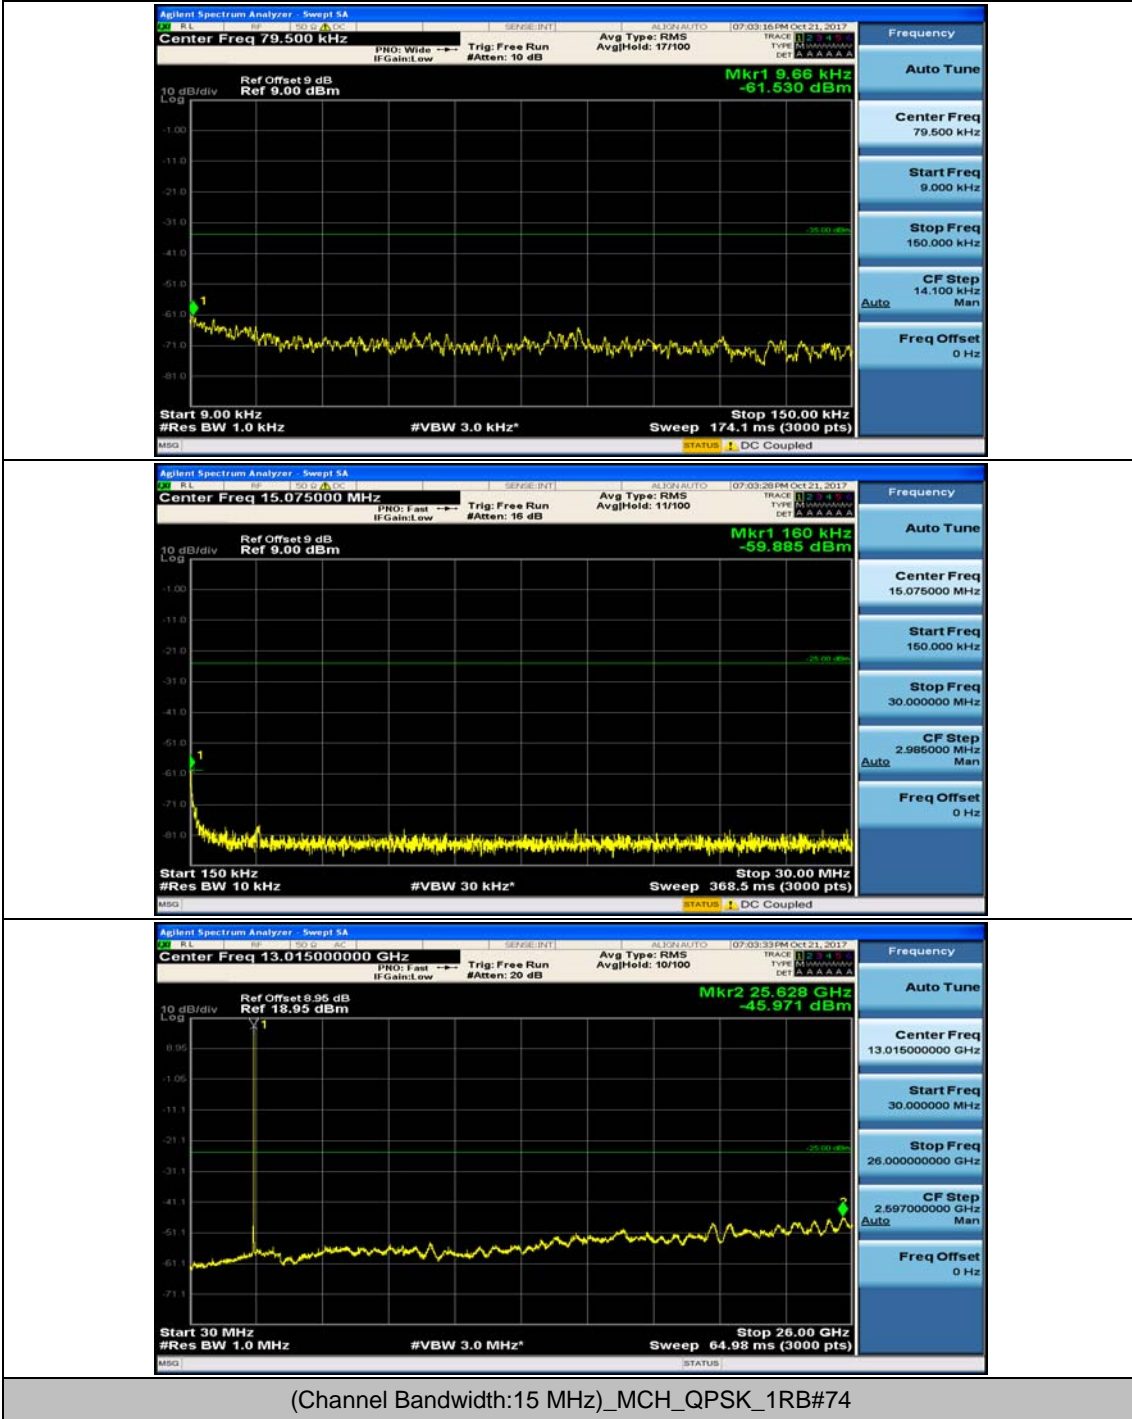

Channel Bandwidth: 10 MHz_LCH_16QAM_1RB#24

Channel Bandwidth: 10 MHz_MCH_16QAM_1RB#0

Channel Bandwidth: 10 MHz_MCH_16QAM_1RB#24

Channel Bandwidth: 10 MHz_HCH_16QAM_1RB#0

Channel Bandwidth: 10 MHz_HCH_16QAM_1RB#24

Channel Bandwidth: 15 MHz

(Channel Bandwidth:15 MHz)_MCH_QPSK_1RB#0

(Channel Bandwidth:15 MHz)_MCH_QPSK_1RB#37

(Channel Bandwidth:15 MHz)_HCH_QPSK_1RB#0

(Channel Bandwidth:15 MHz)_HCH_QPSK_1RB#37

(Channel Bandwidth:15 MHz)_LCH_16QAM_1RB#0

(Channel Bandwidth:15 MHz)_LCH_16QAM_1RB#37

(Channel Bandwidth:15 MHz)_MCH_16QAM_1RB#0

(Channel Bandwidth:15 MHz)_MCH_16QAM_1RB#37

(Channel Bandwidth:15 MHz)_HCH_16QAM_1RB#0

(Channel Bandwidth:15 MHz)_HCH_16QAM_1RB#37

Channel Bandwidth: 20 MHz