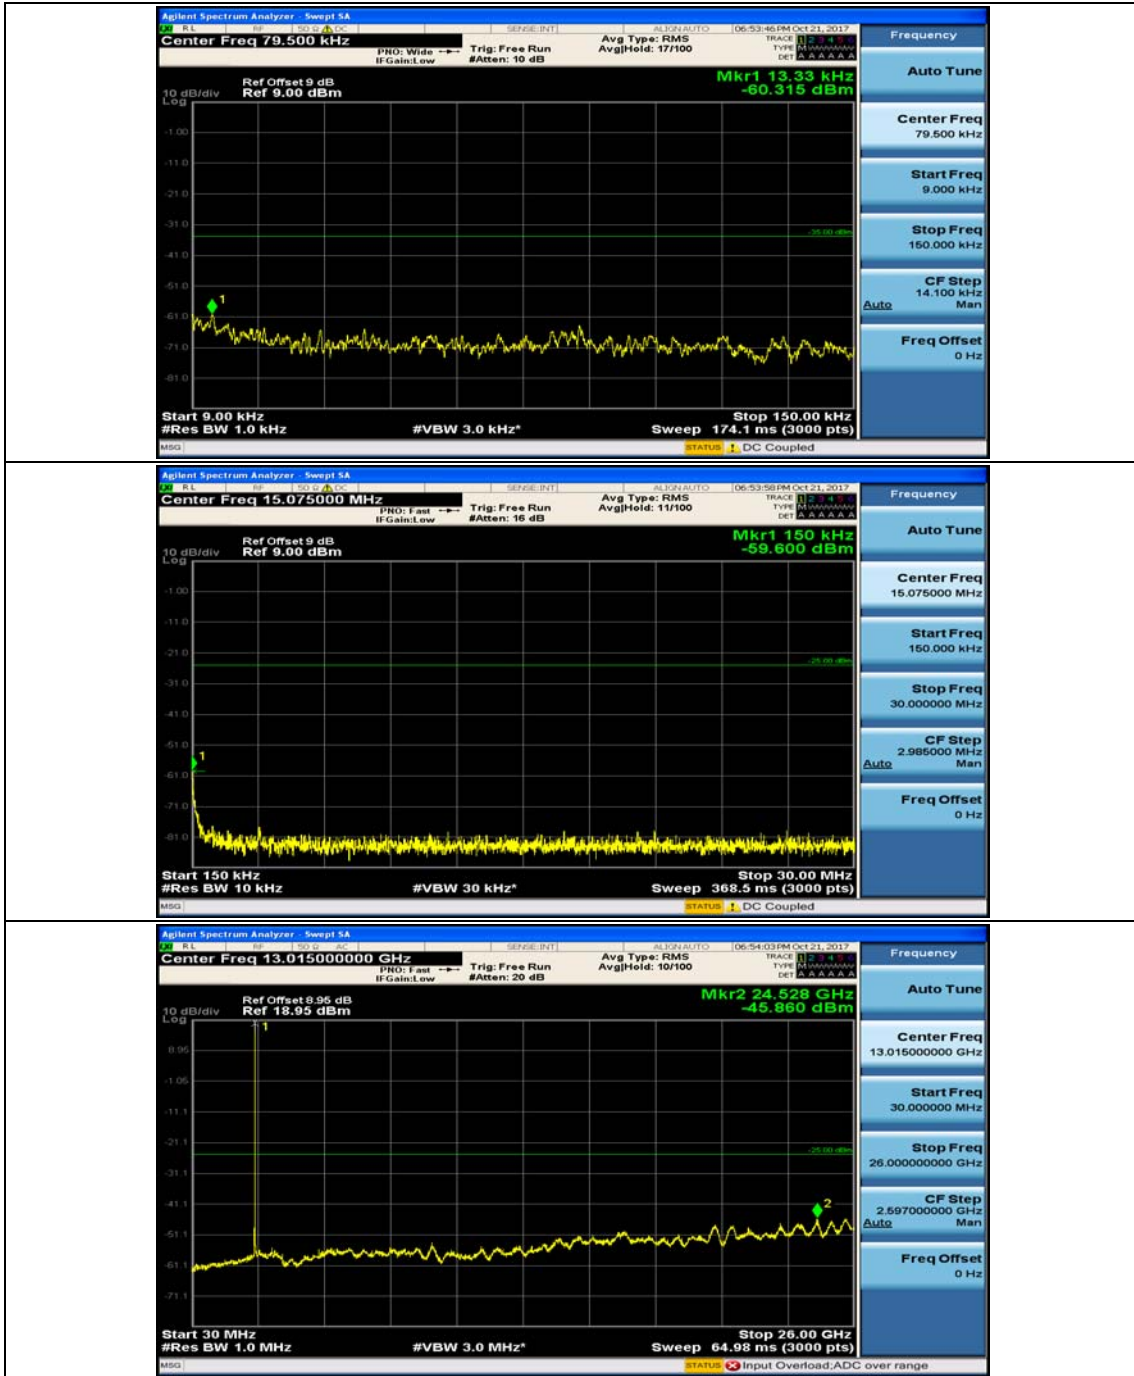

Channel Bandwidth: 10 MHz

Channel Bandwidth: 10 MHz_MCH_QPSK_1RB#0

Channel Bandwidth: 10 MHz_MCH_QPSK_1RB#24

Channel Bandwidth: 10 MHz_HCH_QPSK_1RB#0

Channel Bandwidth: 10 MHz_HCH_QPSK_1RB#24

Channel Bandwidth: 10 MHz_LCH_16QAM_1RB#0

Channel Bandwidth: 10 MHz_LCH_16QAM_1RB#24

Channel Bandwidth: 10 MHz_MCH_16QAM_1RB#0

Channel Bandwidth: 10 MHz_MCH_16QAM_1RB#24

Channel Bandwidth: 10 MHz_HCH_16QAM_1RB#0

Channel Bandwidth: 10 MHz_HCH_16QAM_1RB#24

Channel Bandwidth: 20 MHz