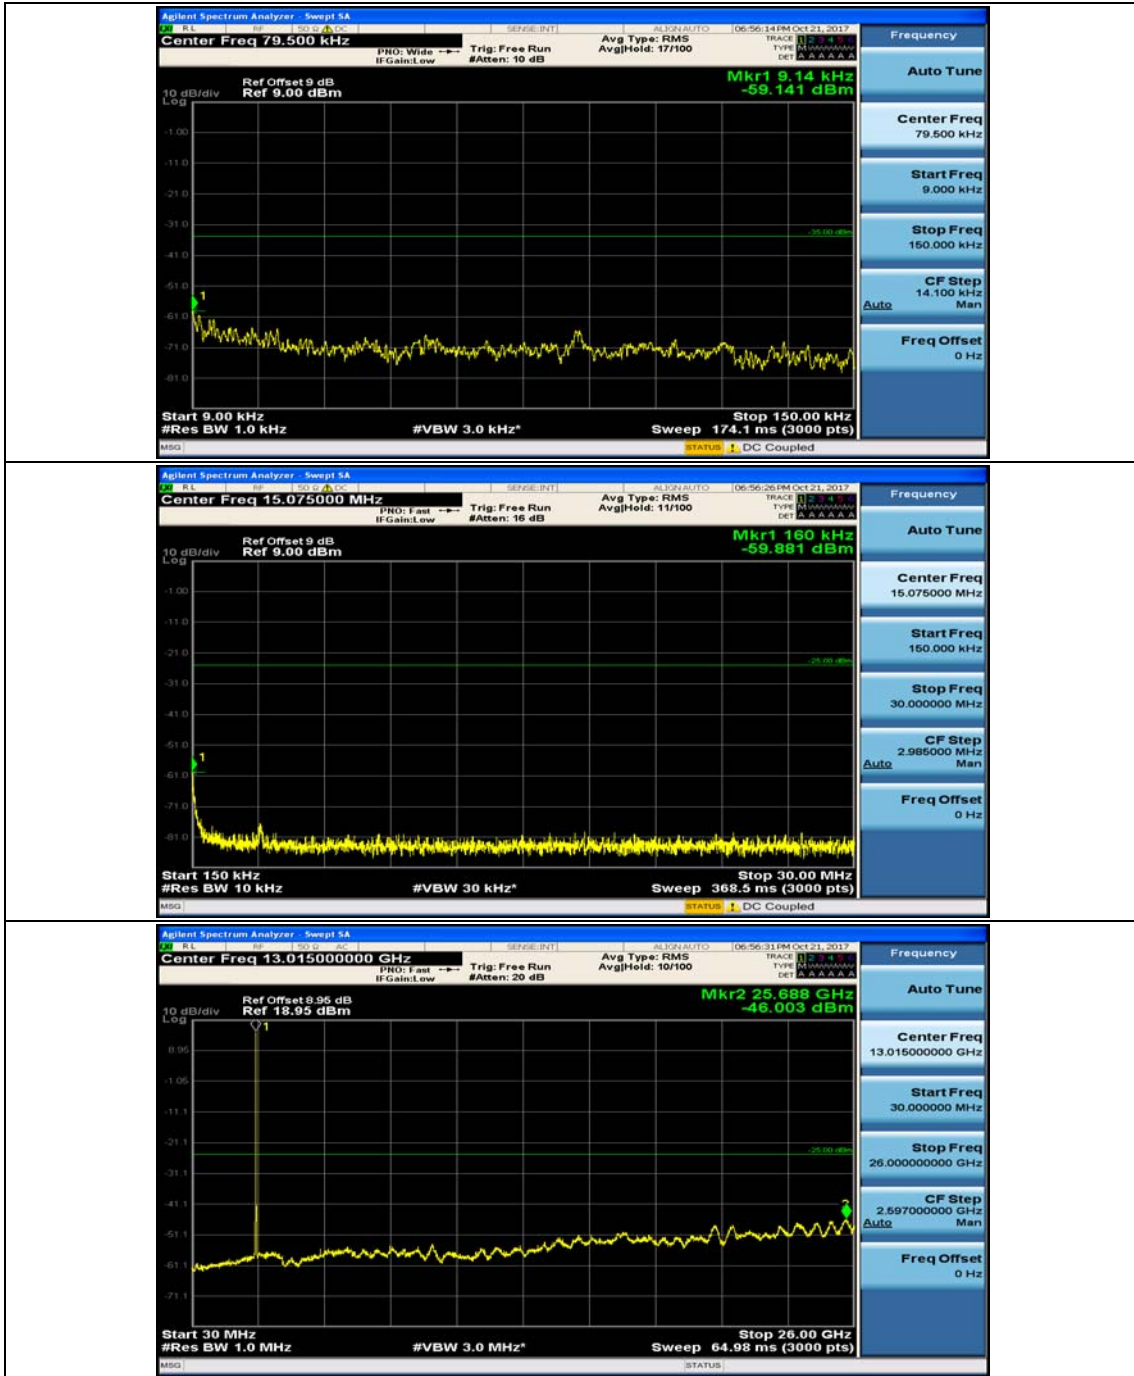

Channel Bandwidth: 10 MHz

Channel Bandwidth: 10 MHz_MCH_QPSK_1RB#0

Channel Bandwidth: 10 MHz_MCH_QPSK_1RB#24

Channel Bandwidth: 10 MHz_HCH_QPSK_1RB#0

Channel Bandwidth: 10 MHz_HCH_QPSK_1RB#24

Channel Bandwidth: 10 MHz_LCH_16QAM_1RB#0

Channel Bandwidth: 10 MHz_LCH_16QAM_1RB#24

Channel Bandwidth: 10 MHz_MCH_16QAM_1RB#0

Channel Bandwidth: 10 MHz_MCH_16QAM_1RB#24

Channel Bandwidth: 10 MHz_HCH_16QAM_1RB#0

Channel Bandwidth: 10 MHz_HCH_16QAM_1RB#24

Channel Bandwidth: 20 MHz