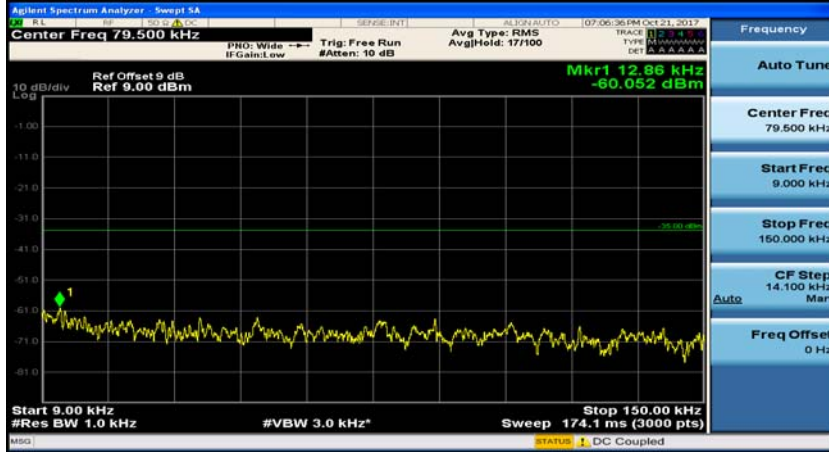

(Channel Bandwidth:15 MHz)_LCH_16QAM_1RB#37

(Channel Bandwidth:15 MHz)_MCH_16QAM_1RB#0

(Channel Bandwidth:15 MHz)_MCH_16QAM_1RB#37

(Channel Bandwidth:15 MHz)_HCH_16QAM_1RB#0

(Channel Bandwidth:15 MHz)_HCH_16QAM_1RB#37

Channel Bandwidth: 20 MHz