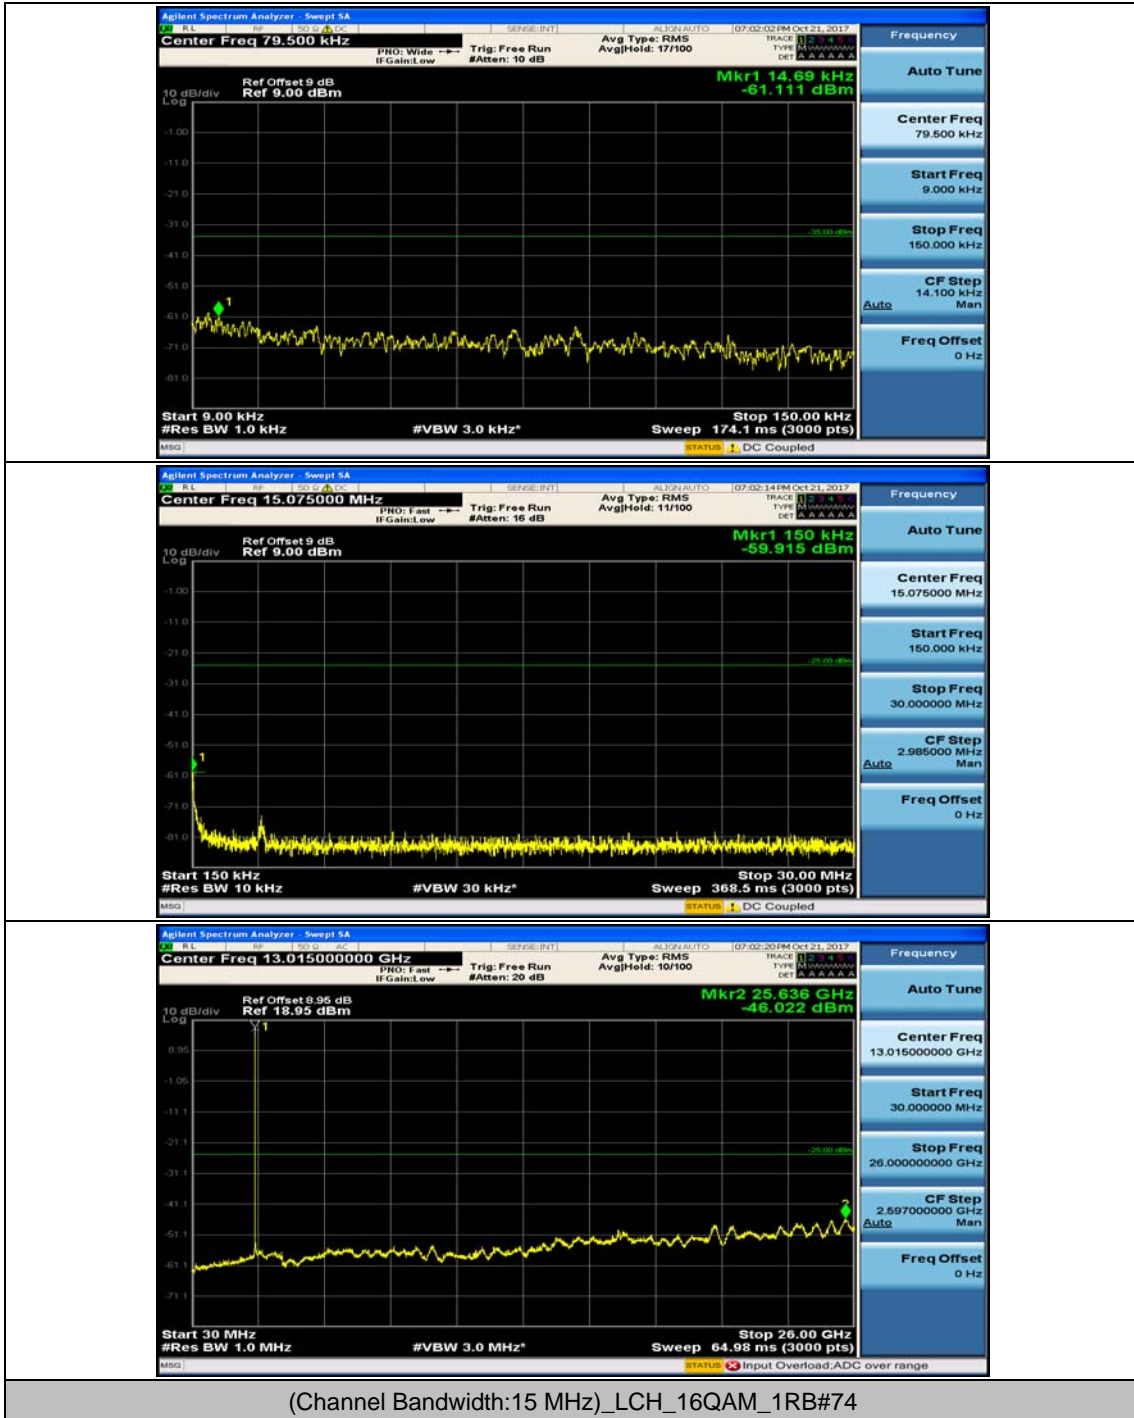

Channel Bandwidth: 10 MHz_LCH_16QAM_1RB#24

Channel Bandwidth: 10 MHz_MCH_16QAM_1RB#0

Channel Bandwidth: 10 MHz_MCH_16QAM_1RB#24

Channel Bandwidth: 10 MHz_HCH_16QAM_1RB#0

Channel Bandwidth: 10 MHz_HCH_16QAM_1RB#24

Channel Bandwidth: 15 MHz

(Channel Bandwidth:15 MHz)_MCH_QPSK_1RB#0

(Channel Bandwidth:15 MHz)_MCH_QPSK_1RB#37

(Channel Bandwidth:15 MHz)_HCH_QPSK_1RB#0

(Channel Bandwidth:15 MHz)_HCH_QPSK_1RB#37

(Channel Bandwidth:15 MHz)_LCH_16QAM_1RB#0

(Channel Bandwidth:15 MHz)_LCH_16QAM_1RB#37

(Channel Bandwidth:15 MHz)_MCH_16QAM_1RB#0

(Channel Bandwidth:15 MHz)_MCH_16QAM_1RB#37

(Channel Bandwidth:15 MHz)_HCH_16QAM_1RB#0

(Channel Bandwidth:15 MHz)_HCH_16QAM_1RB#37

Channel Bandwidth: 20 MHz