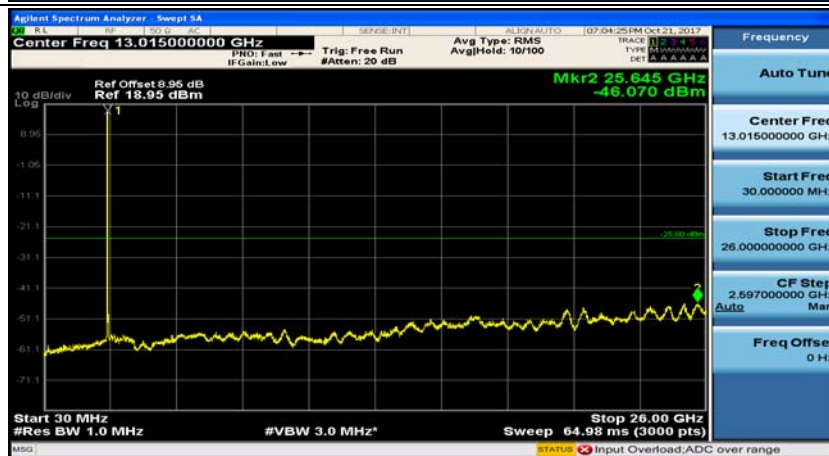

(Channel Bandwidth:15 MHz)_MCH_16QAM_1RB#37