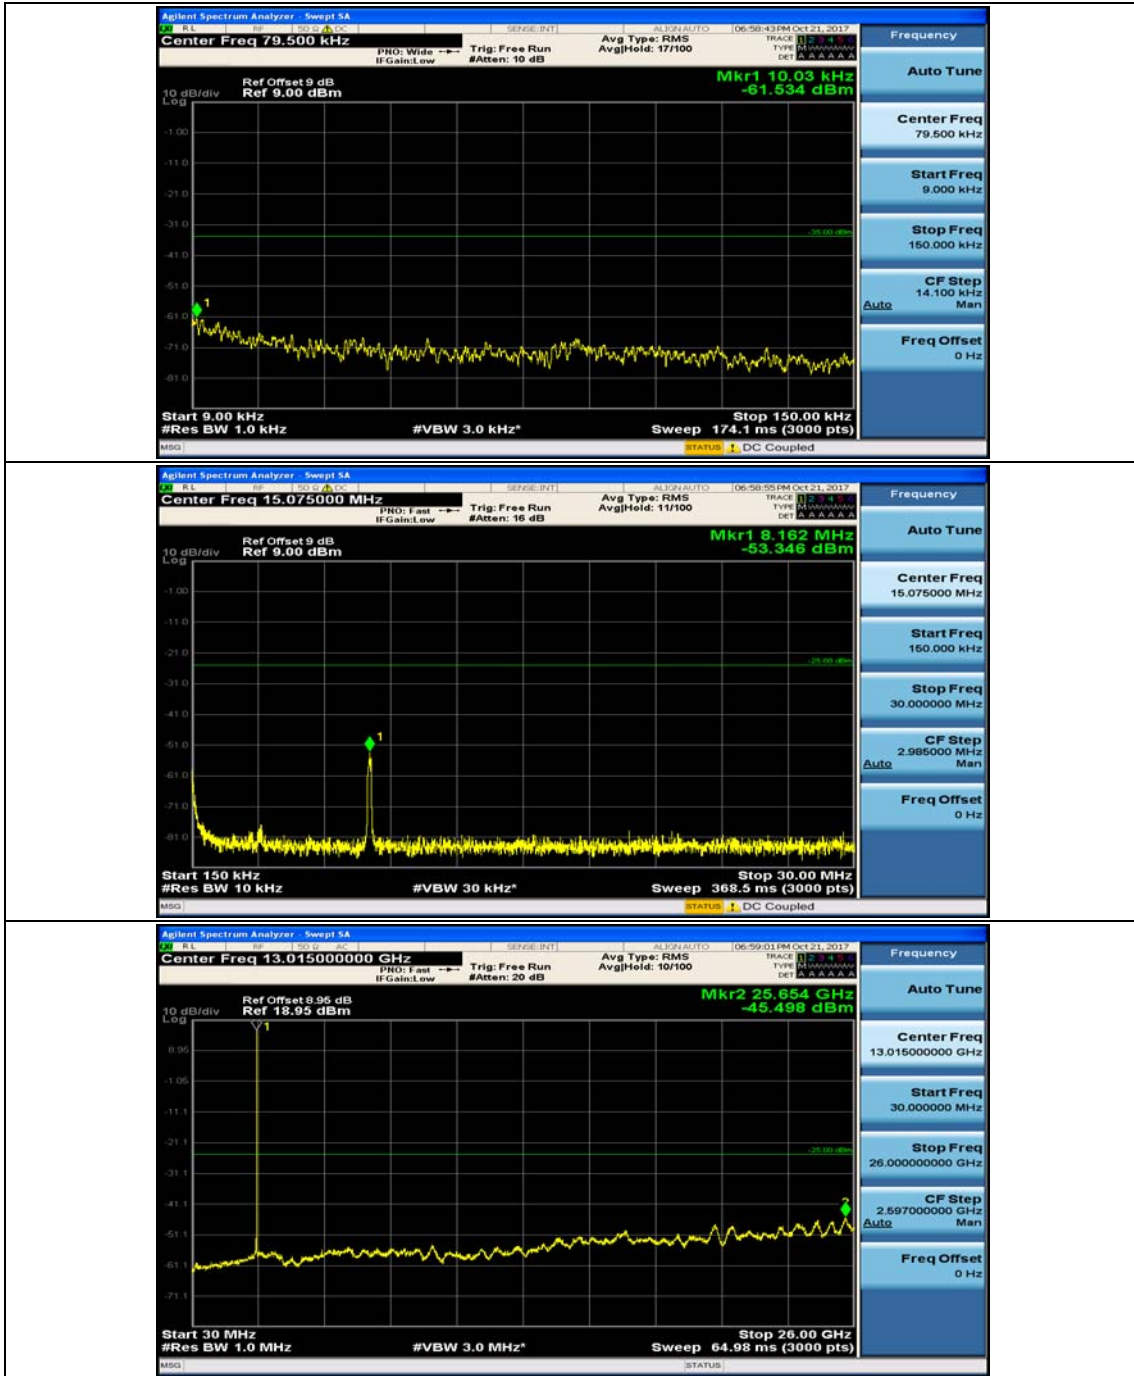

Channel Bandwidth: 10 MHz

Channel Bandwidth: 10 MHz_MCH_QPSK_1RB#0

Channel Bandwidth: 10 MHz_MCH_QPSK_1RB#24

Channel Bandwidth: 10 MHz_HCH_QPSK_1RB#0

Channel Bandwidth: 10 MHz_HCH_QPSK_1RB#24

Channel Bandwidth: 10 MHz_LCH_16QAM_1RB#0

Channel Bandwidth: 10 MHz_LCH_16QAM_1RB#24

Channel Bandwidth: 10 MHz_MCH_16QAM_1RB#0

Channel Bandwidth: 10 MHz_MCH_16QAM_1RB#24

Channel Bandwidth: 10 MHz_HCH_16QAM_1RB#0

Channel Bandwidth: 10 MHz_HCH_16QAM_1RB#24

Channel Bandwidth: 20 MHz