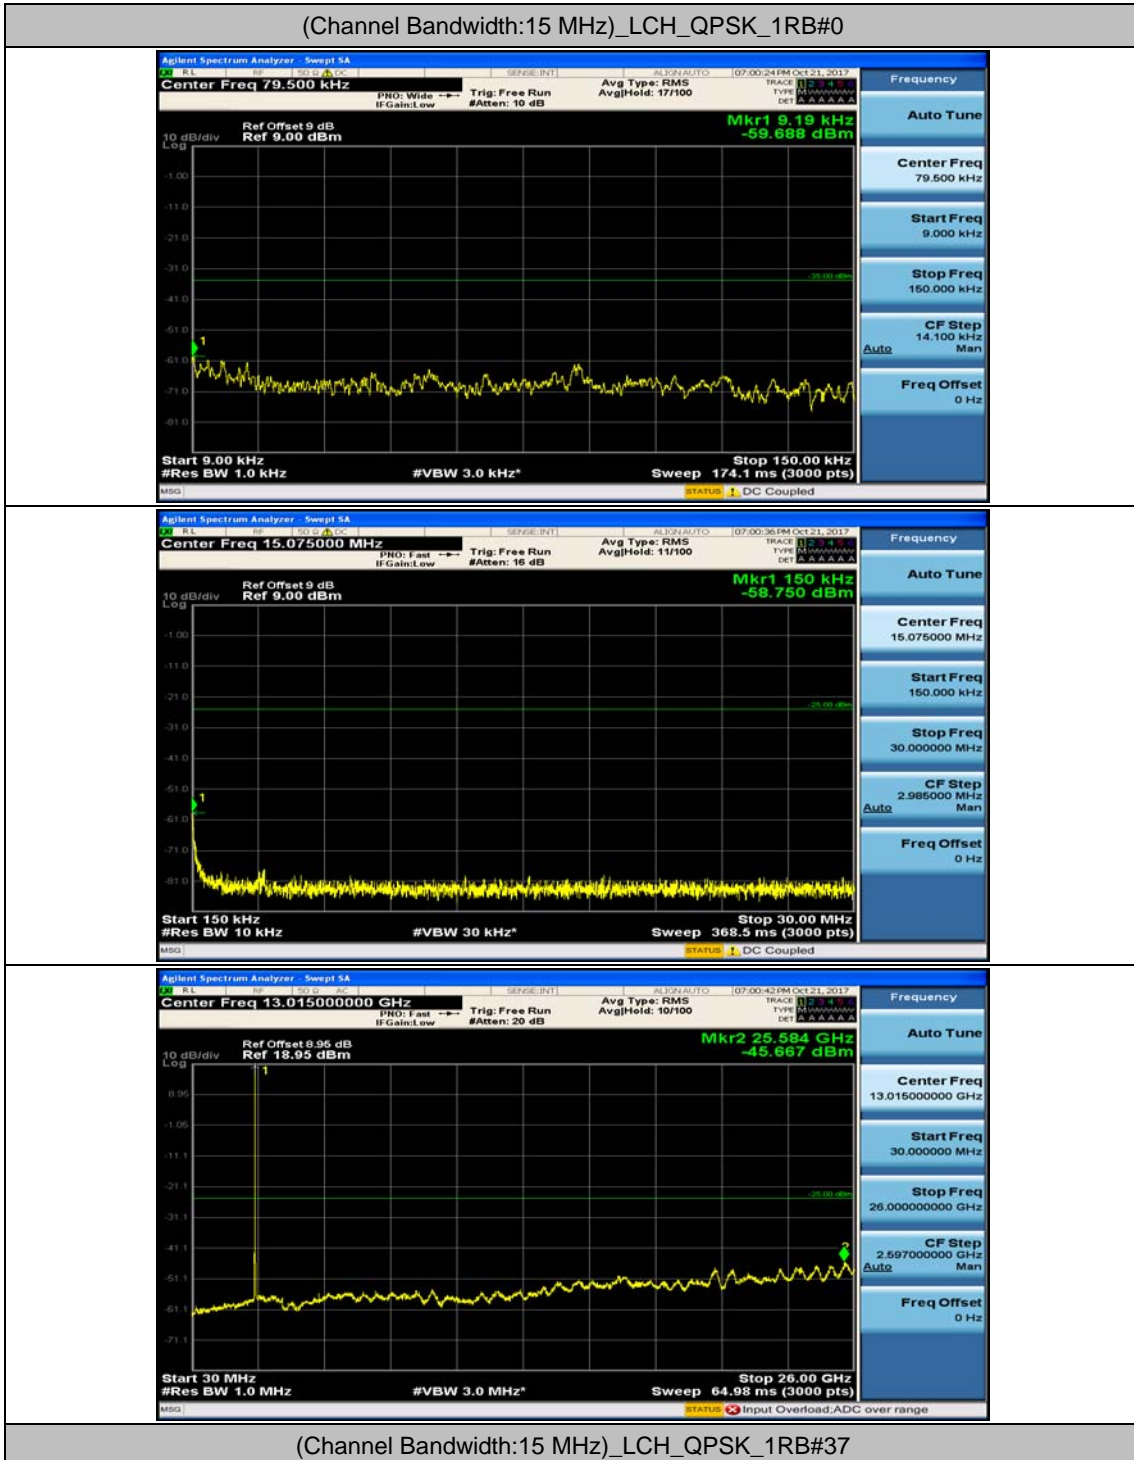

Channel Bandwidth: 10 MHz

Channel Bandwidth: 10 MHz_MCH_QPSK_1RB#0

Channel Bandwidth: 10 MHz_MCH_QPSK_1RB#24

Channel Bandwidth: 10 MHz_HCH_QPSK_1RB#0

Channel Bandwidth: 10 MHz_HCH_QPSK_1RB#24

Channel Bandwidth: 10 MHz_LCH_16QAM_1RB#0

Channel Bandwidth: 10 MHz_LCH_16QAM_1RB#24

Channel Bandwidth: 10 MHz_MCH_16QAM_1RB#0

Channel Bandwidth: 10 MHz_MCH_16QAM_1RB#24

Channel Bandwidth: 10 MHz_HCH_16QAM_1RB#0

Channel Bandwidth: 10 MHz_HCH_16QAM_1RB#24

Channel Bandwidth: 15 MHz

(Channel Bandwidth:15 MHz)_MCH_QPSK_1RB#0

(Channel Bandwidth:15 MHz)_MCH_QPSK_1RB#37

(Channel Bandwidth:15 MHz)_HCH_QPSK_1RB#0

(Channel Bandwidth:15 MHz)_HCH_QPSK_1RB#37

(Channel Bandwidth:15 MHz)_LCH_16QAM_1RB#0