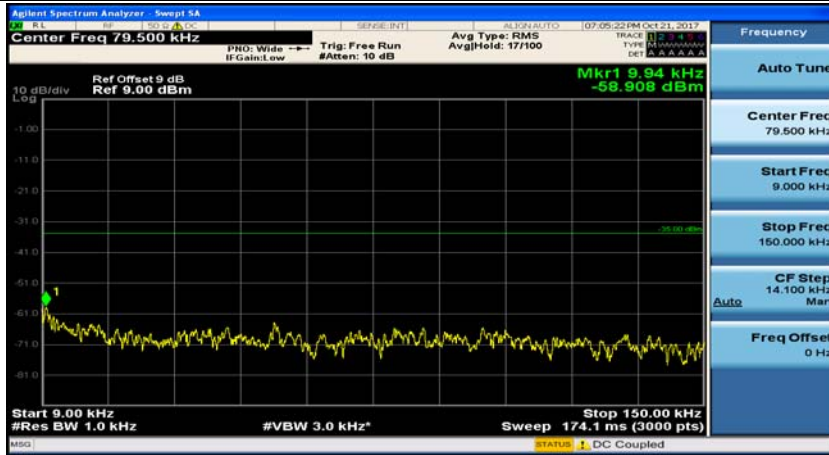

Channel Bandwidth: 15 MHz

(Channel Bandwidth:15 MHz)_MCH_QPSK_1RB#0

(Channel Bandwidth:15 MHz)_MCH_QPSK_1RB#37

(Channel Bandwidth:15 MHz)_HCH_QPSK_1RB#0

(Channel Bandwidth:15 MHz)_HCH_QPSK_1RB#37

(Channel Bandwidth:15 MHz)_LCH_16QAM_1RB#0

Channel Bandwidth: 20 MHz