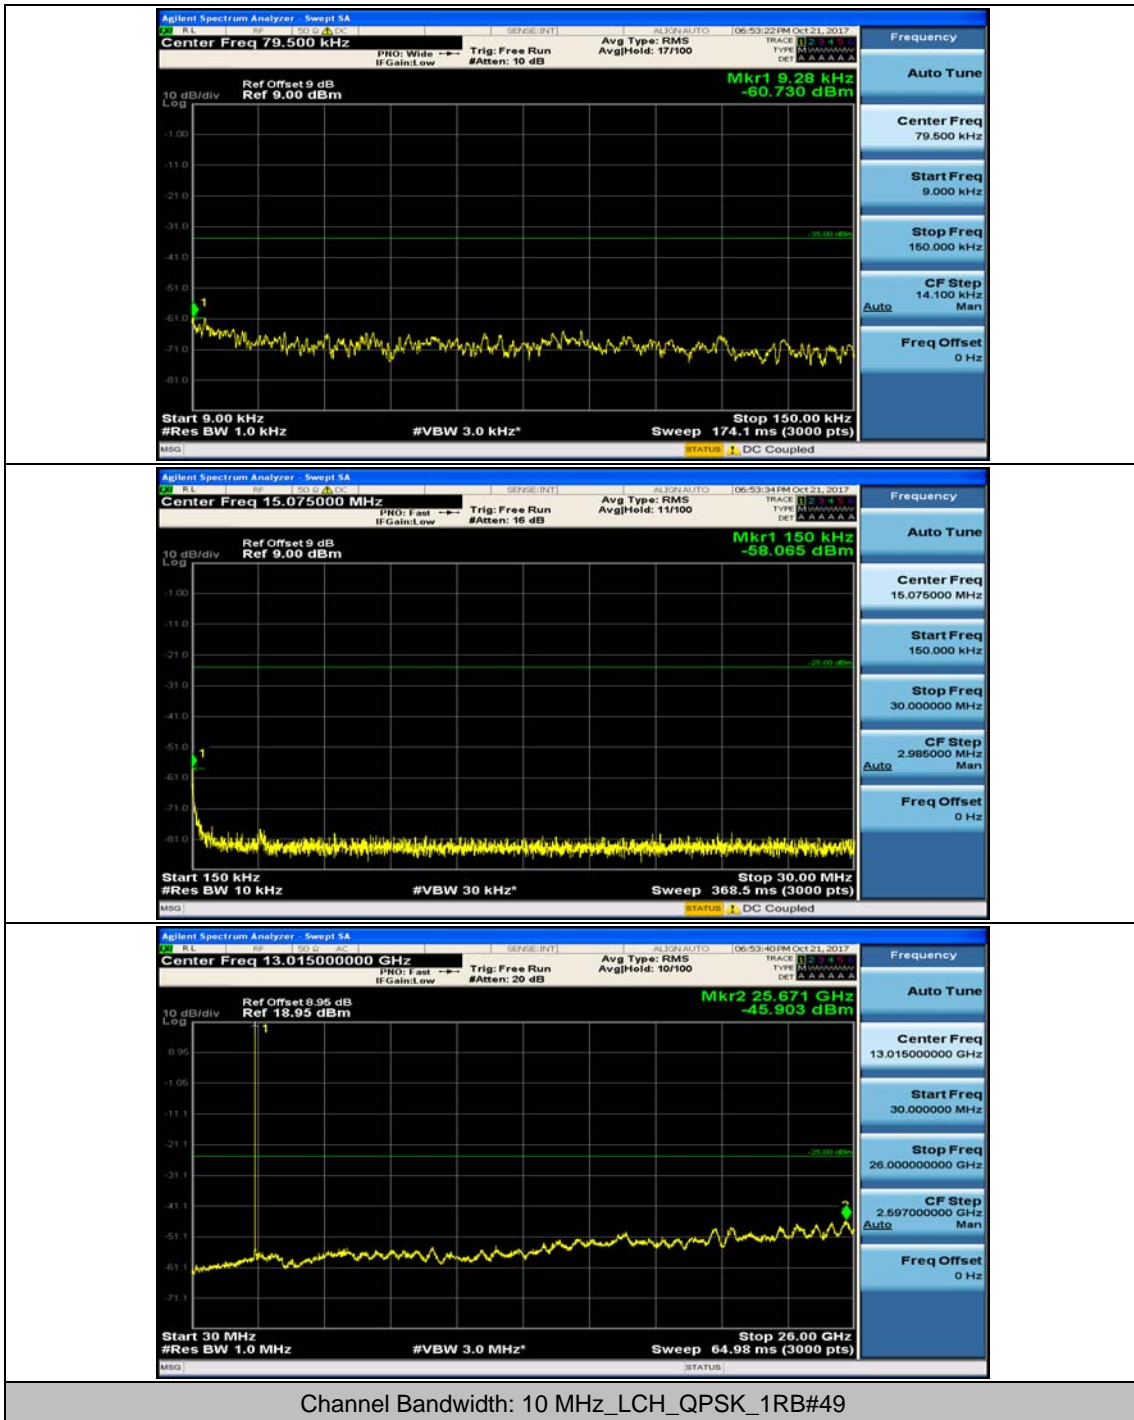

Channel Bandwidth: 10 MHz

Channel Bandwidth: 10 MHz_MCH_QPSK_1RB#0

Channel Bandwidth: 10 MHz_MCH_QPSK_1RB#24

Channel Bandwidth: 10 MHz_HCH_QPSK_1RB#0

Channel Bandwidth: 10 MHz_HCH_QPSK_1RB#24

Channel Bandwidth: 10 MHz_LCH_16QAM_1RB#0

Channel Bandwidth: 10 MHz_LCH_16QAM_1RB#24

Channel Bandwidth: 10 MHz_MCH_16QAM_1RB#0

Channel Bandwidth: 10 MHz_MCH_16QAM_1RB#24

Channel Bandwidth: 10 MHz_HCH_16QAM_1RB#0

Channel Bandwidth: 10 MHz_HCH_16QAM_1RB#24