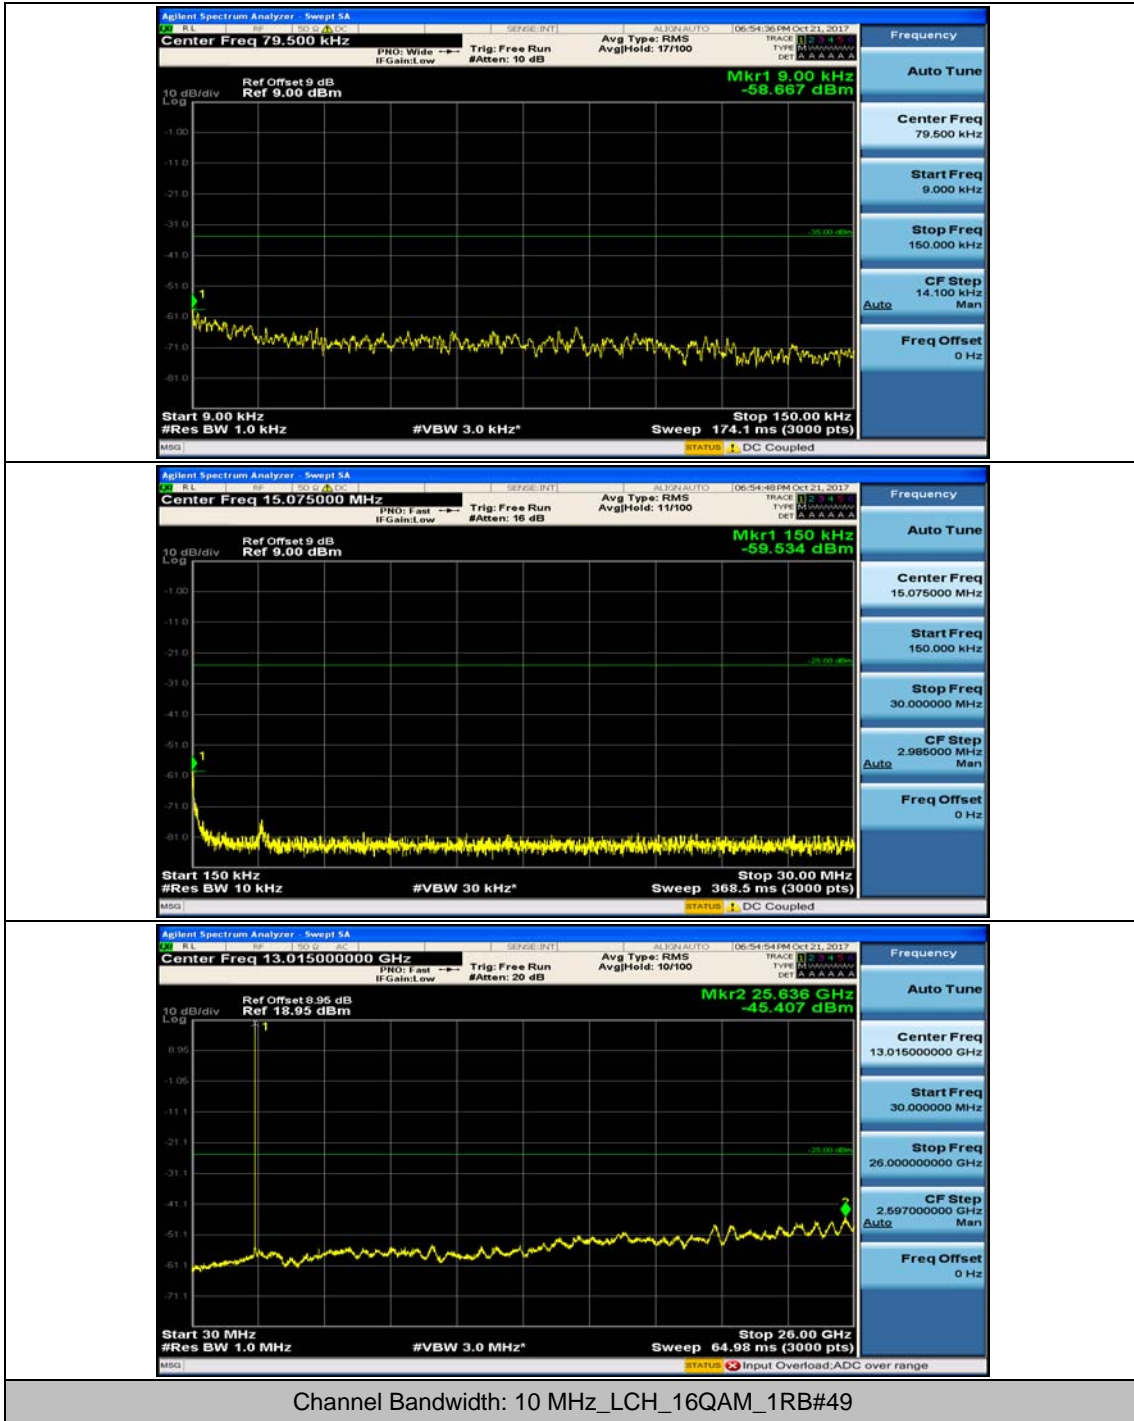

Channel Bandwidth: 10 MHz

Channel Bandwidth: 10 MHz_MCH_QPSK_1RB#0

Channel Bandwidth: 10 MHz_MCH_QPSK_1RB#24

Channel Bandwidth: 10 MHz_HCH_QPSK_1RB#0

Channel Bandwidth: 10 MHz_HCH_QPSK_1RB#24

Channel Bandwidth: 10 MHz_LCH_16QAM_1RB#0

Channel Bandwidth: 10 MHz_LCH_16QAM_1RB#24

Channel Bandwidth: 10 MHz_MCH_16QAM_1RB#0

Channel Bandwidth: 10 MHz_MCH_16QAM_1RB#24

Channel Bandwidth: 10 MHz_HCH_16QAM_1RB#0

Channel Bandwidth: 10 MHz_HCH_16QAM_1RB#24

Channel Bandwidth: 15 MHz

(Channel Bandwidth:15 MHz)_MCH_QPSK_1RB#0

(Channel Bandwidth:15 MHz)_MCH_QPSK_1RB#37

(Channel Bandwidth:15 MHz)_HCH_QPSK_1RB#0

(Channel Bandwidth:15 MHz)_HCH_QPSK_1RB#37

(Channel Bandwidth:15 MHz)_LCH_16QAM_1RB#0

Channel Bandwidth: 20 MHz