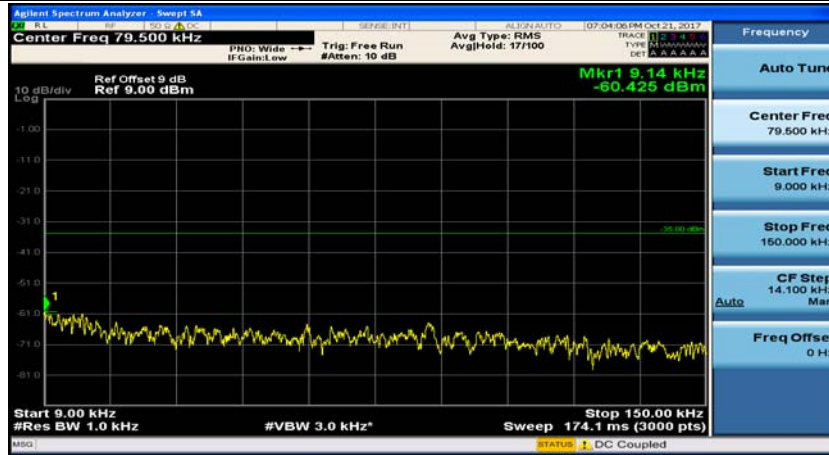

(Channel Bandwidth:15 MHz)_MCH_16QAM_1RB#0