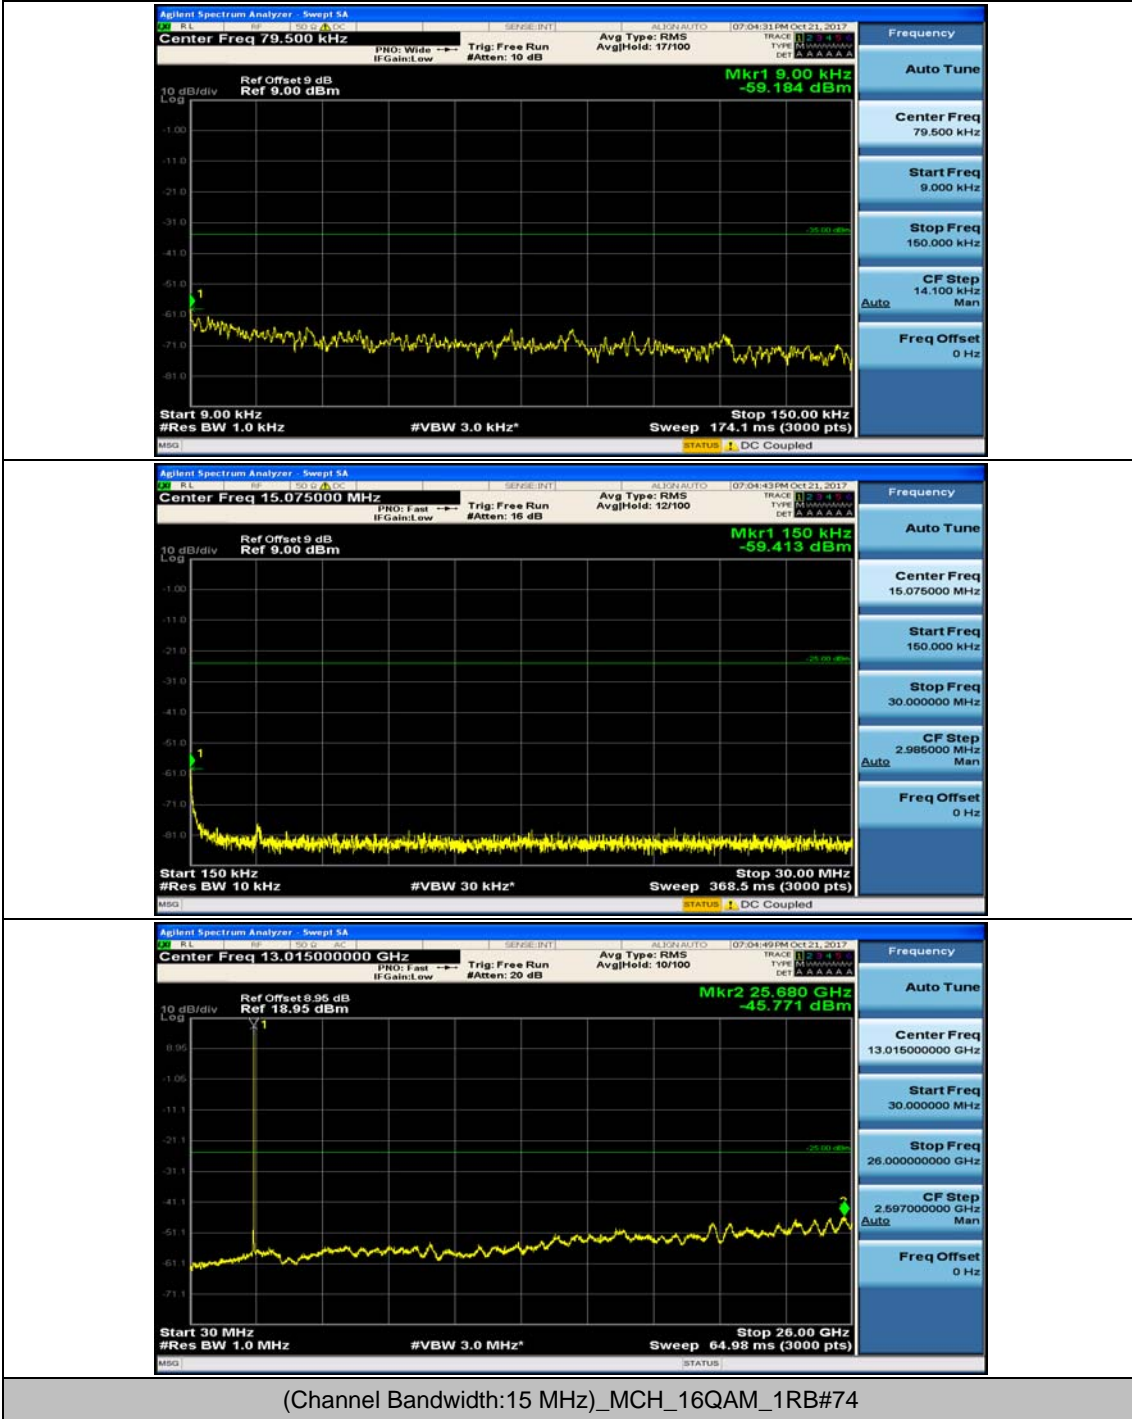

(Channel Bandwidth:15 MHz)_LCH_16QAM_1RB#37

(Channel Bandwidth:15 MHz)_MCH_16QAM_1RB#0

(Channel Bandwidth:15 MHz)_MCH_16QAM_1RB#37

(Channel Bandwidth:15 MHz)_HCH_16QAM_1RB#0

(Channel Bandwidth:15 MHz)_HCH_16QAM_1RB#37

Channel Bandwidth: 20 MHz