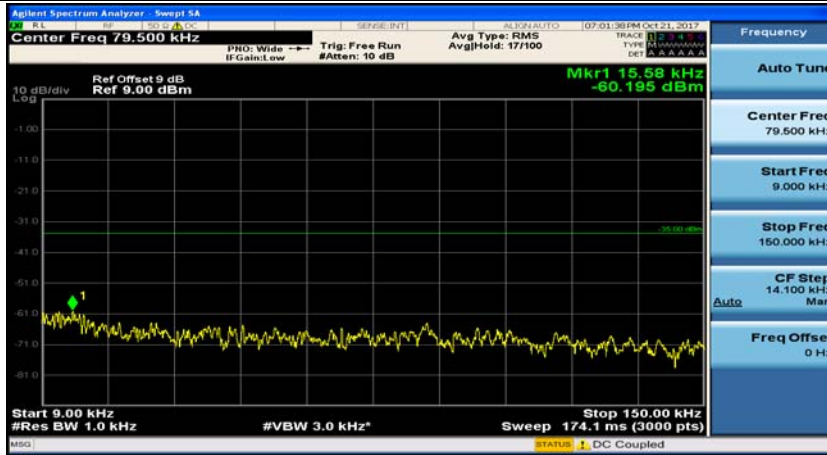

Channel Bandwidth: 15 MHz

(Channel Bandwidth:15 MHz)_MCH_QPSK_1RB#0

(Channel Bandwidth:15 MHz)_MCH_QPSK_1RB#37

(Channel Bandwidth:15 MHz)_HCH_QPSK_1RB#0

(Channel Bandwidth:15 MHz)_HCH_QPSK_1RB#37

(Channel Bandwidth:15 MHz)_LCH_16QAM_1RB#0

Channel Bandwidth: 20 MHz