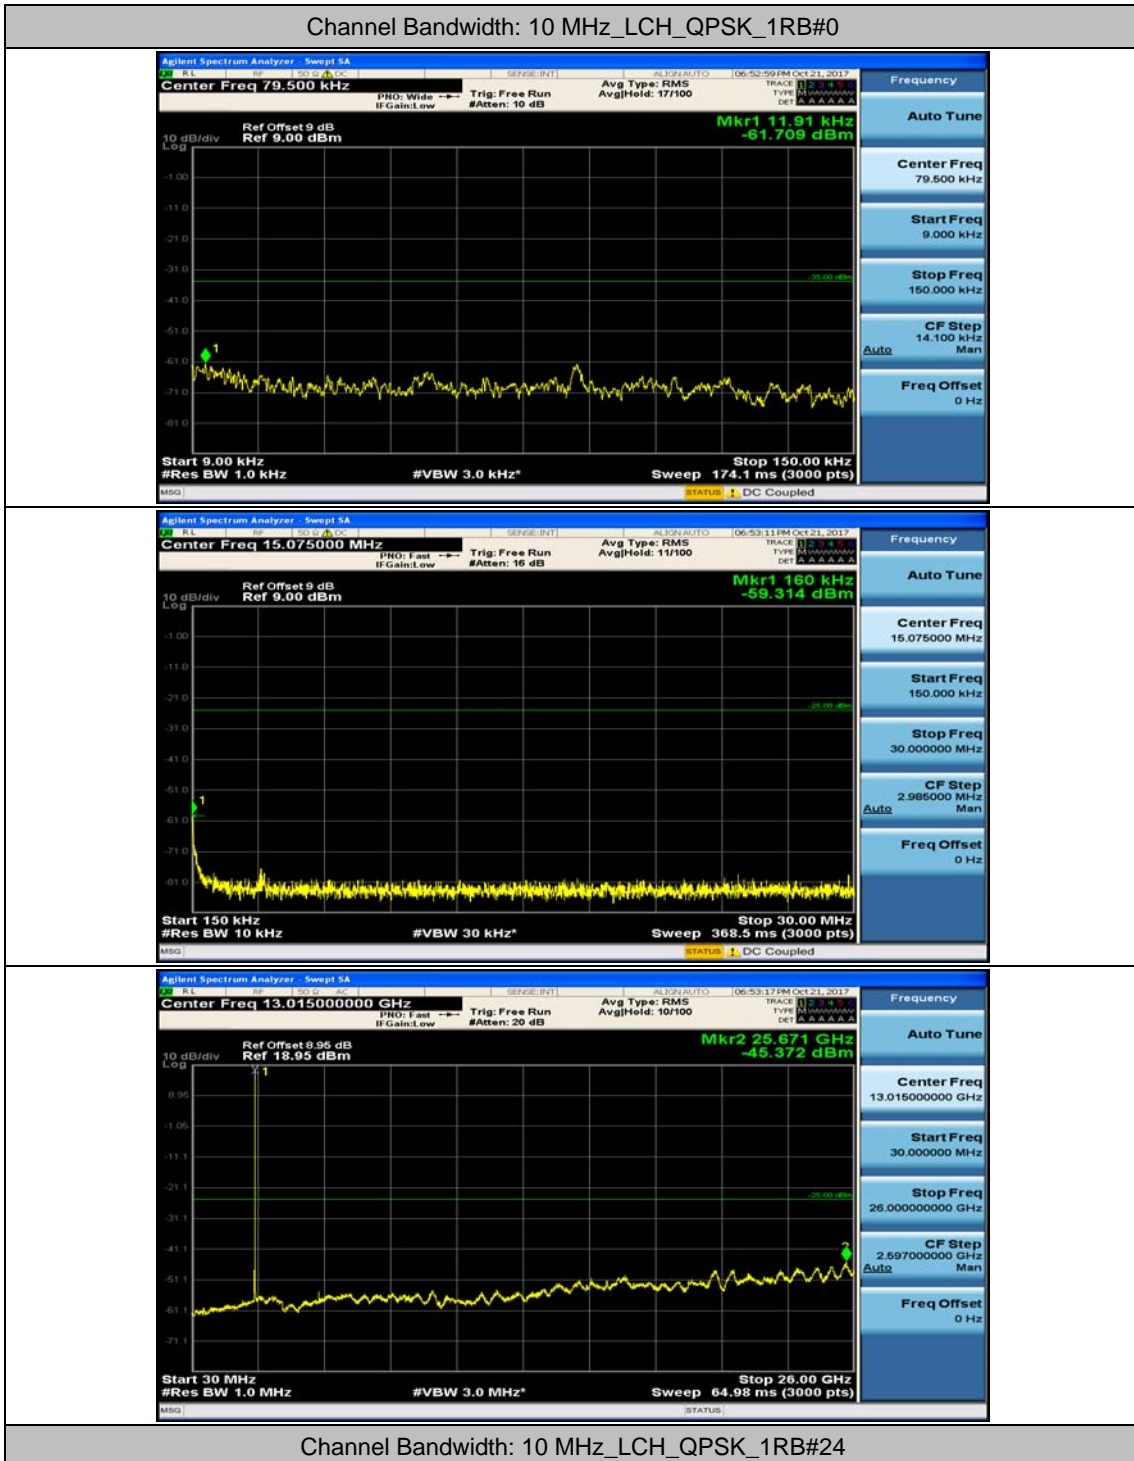

Channel Bandwidth: 10 MHz

Channel Bandwidth: 10 MHz_MCH_QPSK_1RB#0

Channel Bandwidth: 10 MHz_MCH_QPSK_1RB#24

Channel Bandwidth: 10 MHz_HCH_QPSK_1RB#0

Channel Bandwidth: 10 MHz_HCH_QPSK_1RB#24

Channel Bandwidth: 10 MHz_LCH_16QAM_1RB#0

Channel Bandwidth: 10 MHz_LCH_16QAM_1RB#24

Channel Bandwidth: 10 MHz_MCH_16QAM_1RB#0

Channel Bandwidth: 10 MHz_MCH_16QAM_1RB#24

Channel Bandwidth: 10 MHz_HCH_16QAM_1RB#0

Channel Bandwidth: 10 MHz_HCH_16QAM_1RB#24