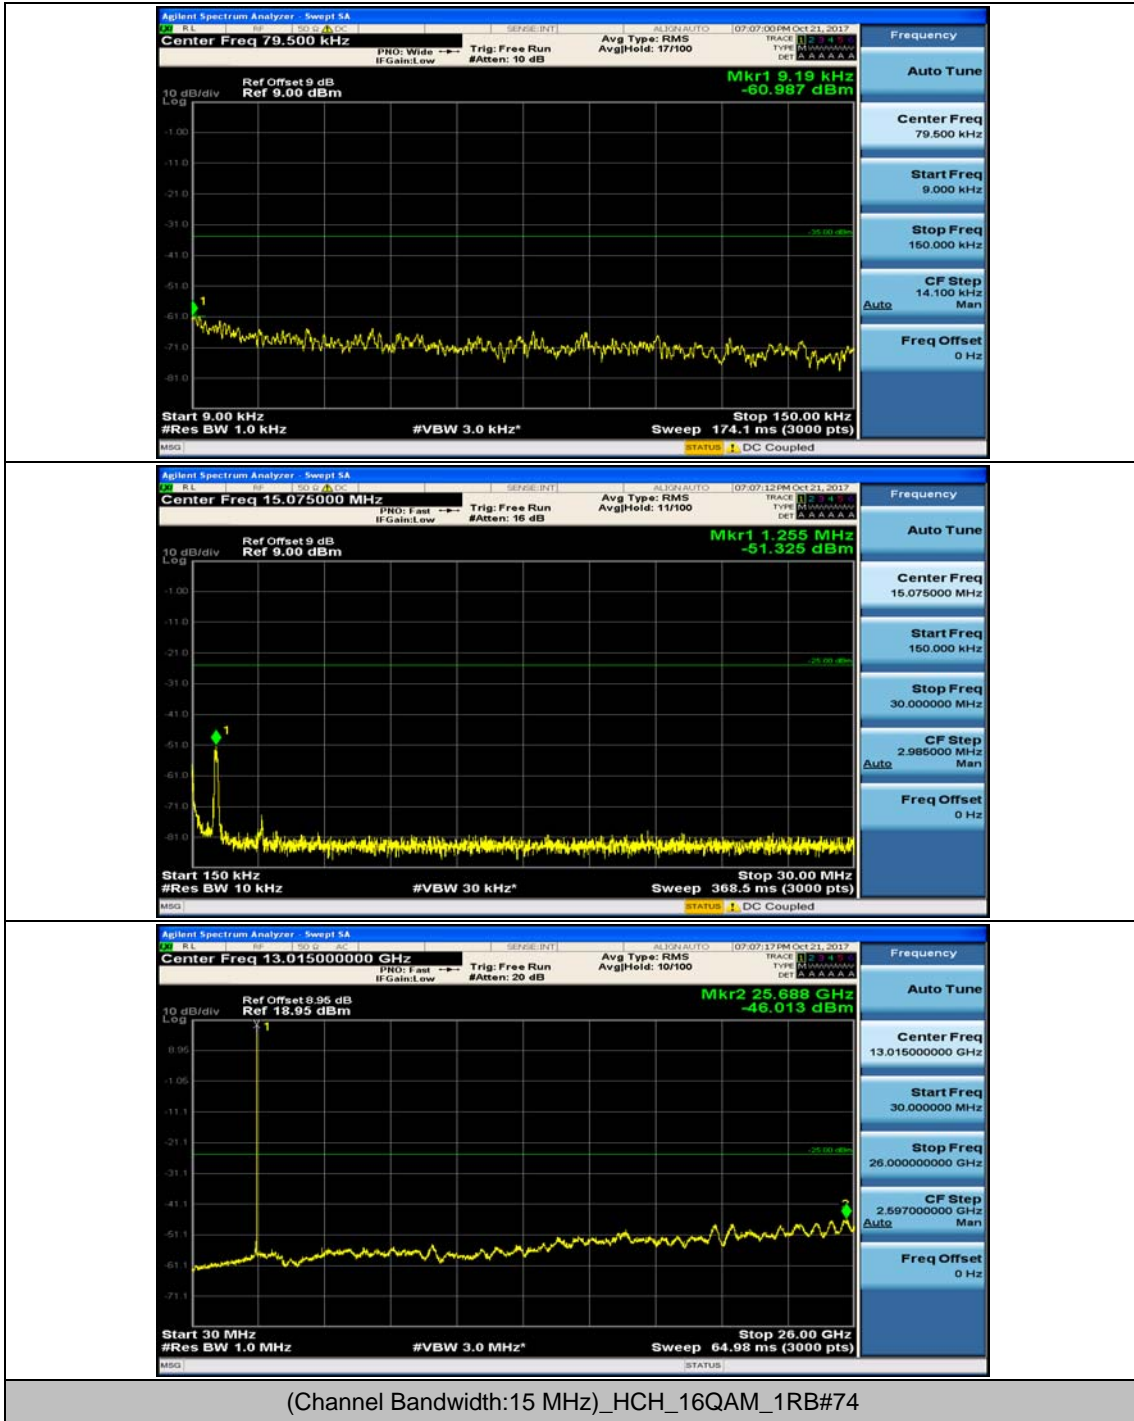

(Channel Bandwidth:15 MHz)_LCH_16QAM_1RB#37

(Channel Bandwidth:15 MHz)_MCH_16QAM_1RB#0

(Channel Bandwidth:15 MHz)_MCH_16QAM_1RB#37

(Channel Bandwidth:15 MHz)_HCH_16QAM_1RB#0

(Channel Bandwidth:15 MHz)_HCH_16QAM_1RB#37

Channel Bandwidth: 20 MHz