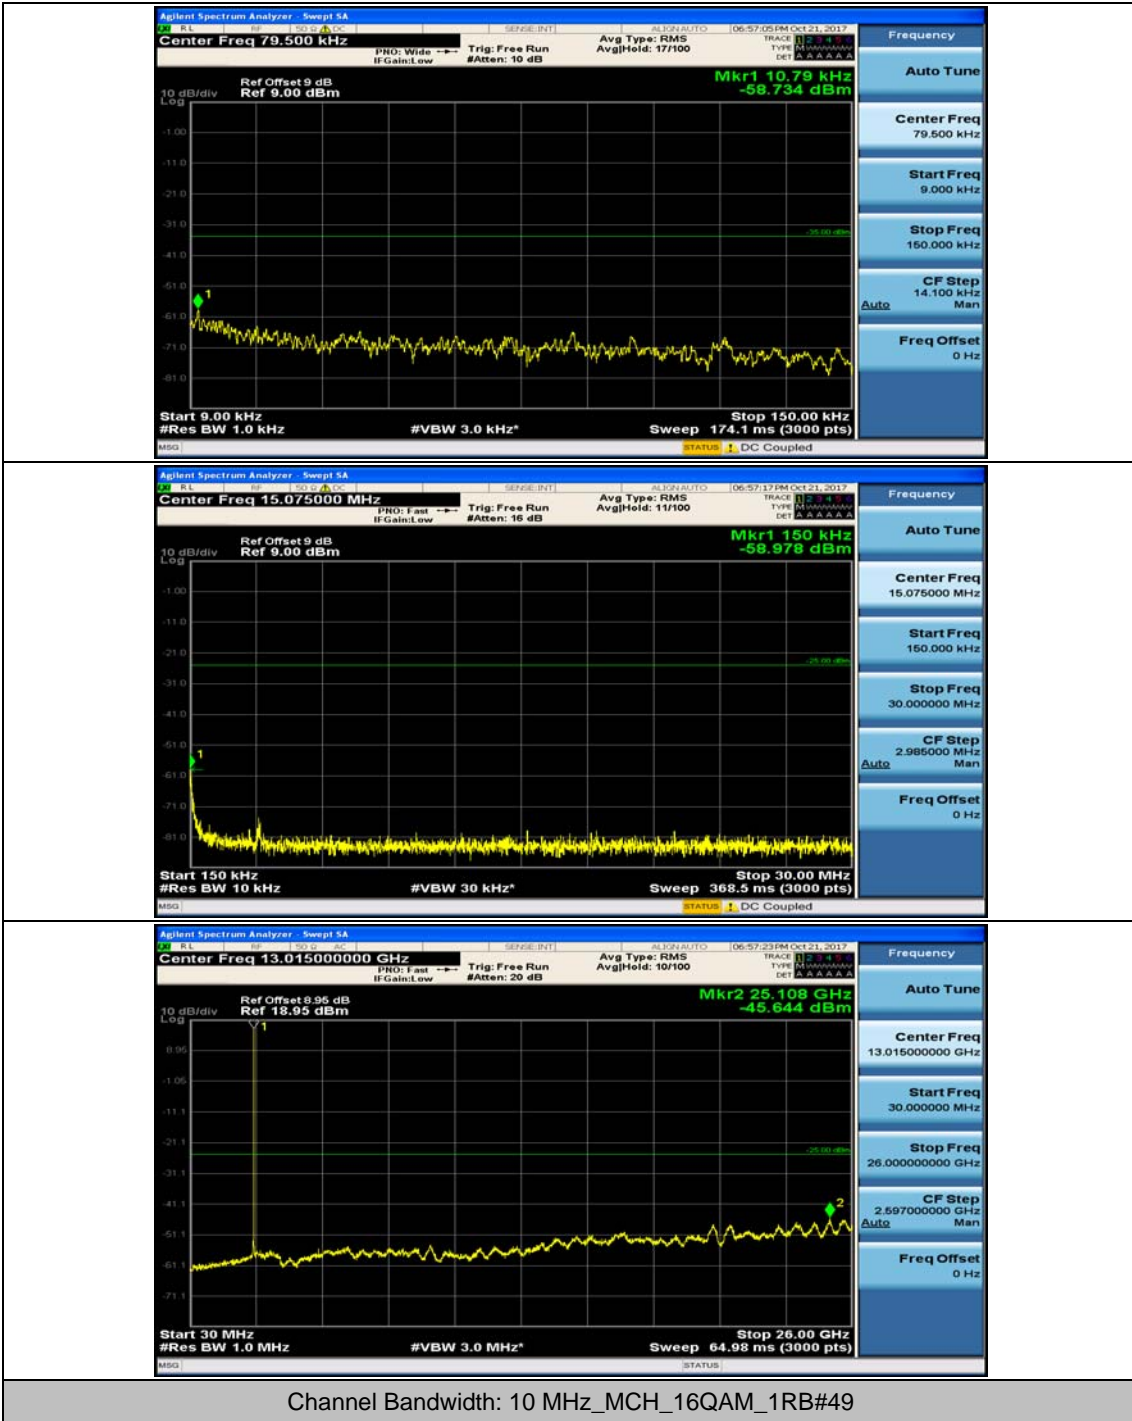

Channel Bandwidth: 10 MHz

Channel Bandwidth: 10 MHz_MCH_QPSK_1RB#0

Channel Bandwidth: 10 MHz_MCH_QPSK_1RB#24

Channel Bandwidth: 10 MHz_HCH_QPSK_1RB#0

Channel Bandwidth: 10 MHz_HCH_QPSK_1RB#24

Channel Bandwidth: 10 MHz_LCH_16QAM_1RB#0

Channel Bandwidth: 10 MHz_LCH_16QAM_1RB#24

Channel Bandwidth: 10 MHz_MCH_16QAM_1RB#0

Channel Bandwidth: 10 MHz_MCH_16QAM_1RB#24

Channel Bandwidth: 10 MHz_HCH_16QAM_1RB#0

Channel Bandwidth: 10 MHz_HCH_16QAM_1RB#24

Channel Bandwidth: 15 MHz

(Channel Bandwidth:15 MHz)_MCH_QPSK_1RB#0

(Channel Bandwidth:15 MHz)_MCH_QPSK_1RB#37

(Channel Bandwidth:15 MHz)_HCH_QPSK_1RB#0

(Channel Bandwidth:15 MHz)_HCH_QPSK_1RB#37

(Channel Bandwidth:15 MHz)_LCH_16QAM_1RB#0

Channel Bandwidth: 20 MHz