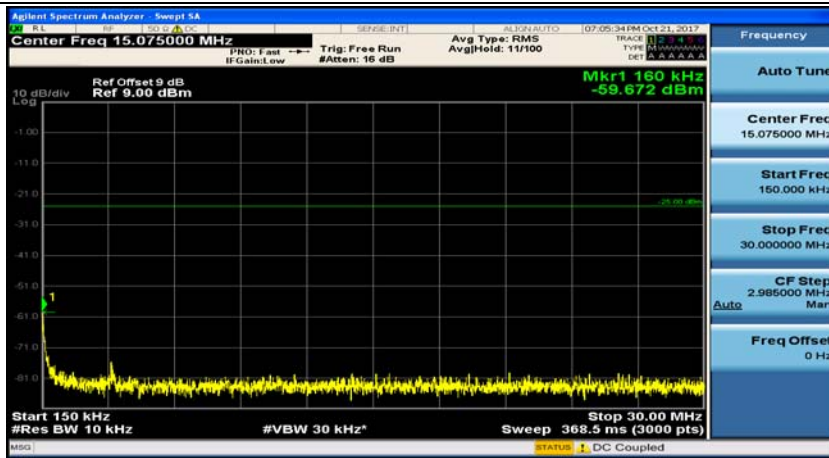

Channel Bandwidth: 15 MHz

(Channel Bandwidth:15 MHz)_MCH_QPSK_1RB#0

(Channel Bandwidth:15 MHz)_MCH_QPSK_1RB#37

(Channel Bandwidth:15 MHz)_HCH_QPSK_1RB#0

(Channel Bandwidth:15 MHz)_HCH_QPSK_1RB#37

(Channel Bandwidth:15 MHz)_LCH_16QAM_1RB#0

Channel Bandwidth: 20 MHz