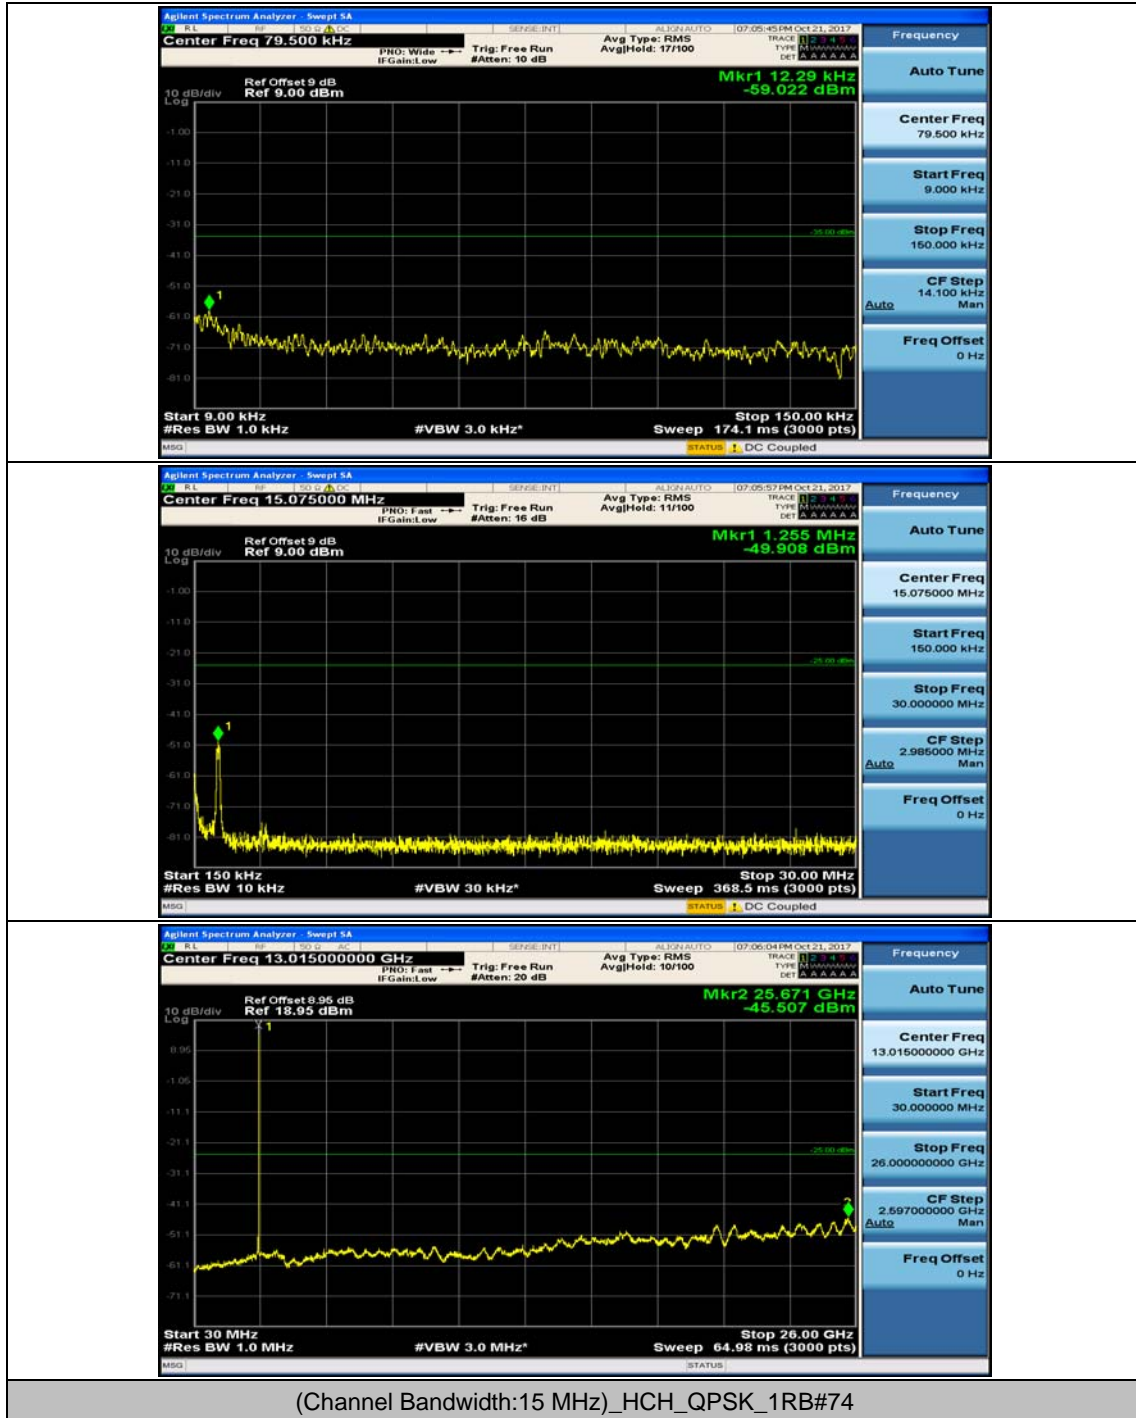

Channel Bandwidth: 10 MHz_LCH_16QAM_1RB#24

Channel Bandwidth: 10 MHz_MCH_16QAM_1RB#0

Channel Bandwidth: 10 MHz_MCH_16QAM_1RB#24

Channel Bandwidth: 10 MHz_HCH_16QAM_1RB#0

Channel Bandwidth: 10 MHz_HCH_16QAM_1RB#24

Channel Bandwidth: 15 MHz

(Channel Bandwidth:15 MHz)_MCH_QPSK_1RB#0

(Channel Bandwidth:15 MHz)_MCH_QPSK_1RB#37

(Channel Bandwidth:15 MHz)_HCH_QPSK_1RB#0

(Channel Bandwidth:15 MHz)_HCH_QPSK_1RB#37

(Channel Bandwidth:15 MHz)_LCH_16QAM_1RB#0

Channel Bandwidth: 20 MHz