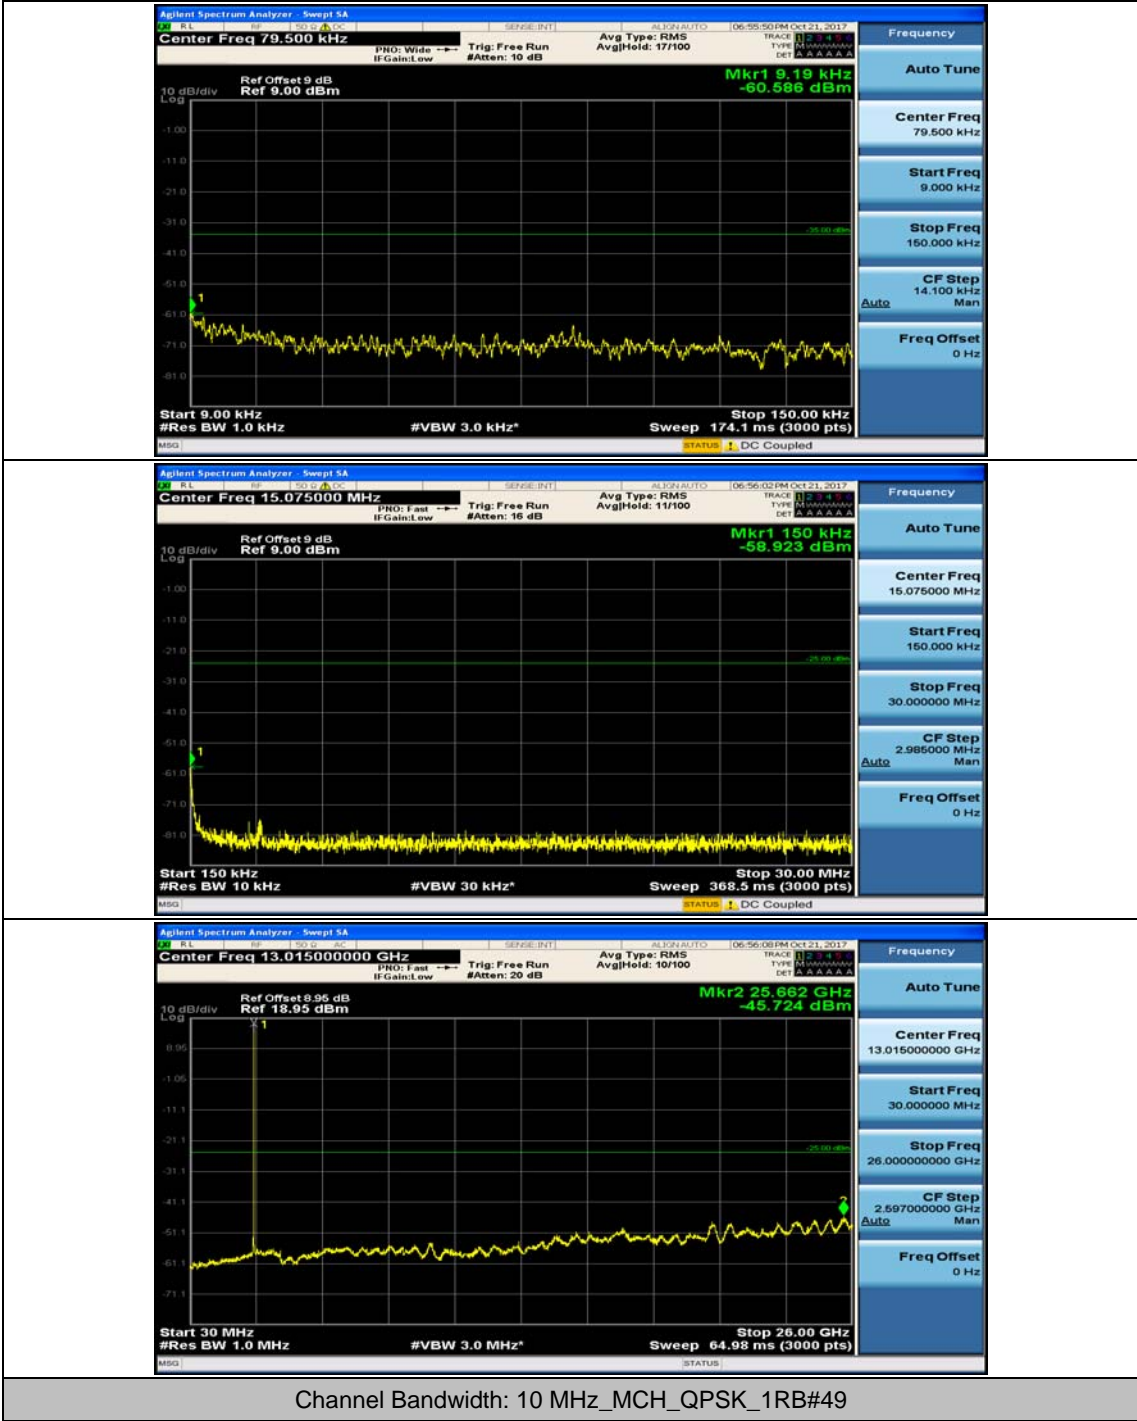

Channel Bandwidth: 10 MHz

Channel Bandwidth: 10 MHz_MCH_QPSK_1RB#0

Channel Bandwidth: 10 MHz_MCH_QPSK_1RB#24

Channel Bandwidth: 10 MHz_HCH_QPSK_1RB#0

Channel Bandwidth: 10 MHz_HCH_QPSK_1RB#24

Channel Bandwidth: 10 MHz_LCH_16QAM_1RB#0

Channel Bandwidth: 10 MHz_LCH_16QAM_1RB#24

Channel Bandwidth: 10 MHz_MCH_16QAM_1RB#0

Channel Bandwidth: 10 MHz_MCH_16QAM_1RB#24

Channel Bandwidth: 10 MHz_HCH_16QAM_1RB#0

Channel Bandwidth: 10 MHz_HCH_16QAM_1RB#24

Channel Bandwidth: 15 MHz

(Channel Bandwidth:15 MHz)_MCH_QPSK_1RB#0

(Channel Bandwidth:15 MHz)_MCH_QPSK_1RB#37

(Channel Bandwidth:15 MHz)_HCH_QPSK_1RB#0

(Channel Bandwidth:15 MHz)_HCH_QPSK_1RB#37

(Channel Bandwidth:15 MHz)_LCH_16QAM_1RB#0

Channel Bandwidth: 20 MHz