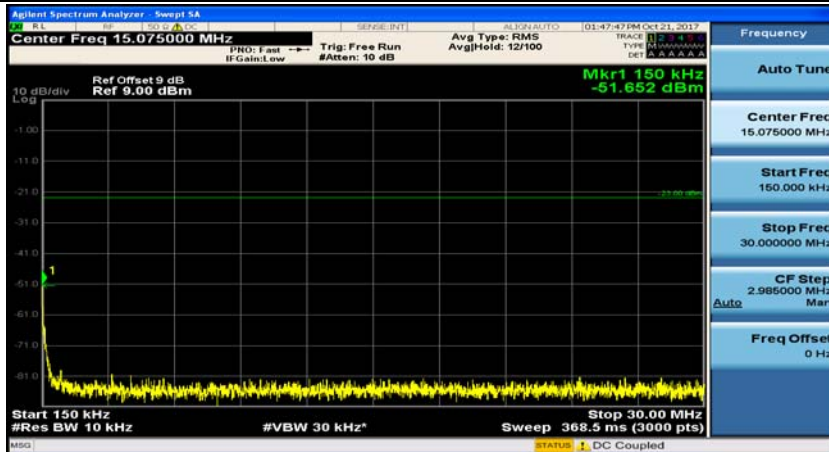

Channel Bandwidth: 3 MHz

(Channel Bandwidth: 3 MHz)_MCH_QPSK_1RB#0

(Channel Bandwidth: 3 MHz)_MCH_QPSK_1RB#7

(Channel Bandwidth: 3 MHz)_HCH_QPSK_1RB#0

(Channel Bandwidth: 3 MHz)_HCH_QPSK_1RB#7

(Channel Bandwidth: 3 MHz)_LCH_16QAM_1RB#0

(Channel Bandwidth: 3 MHz)_LCH_16QAM_1RB#7

(Channel Bandwidth: 3 MHz)_MCH_16QAM_1RB#0

(Channel Bandwidth: 3 MHz)_MCH_16QAM_1RB#7

(Channel Bandwidth: 3 MHz)_HCH_16QAM_1RB#0

(Channel Bandwidth: 3 MHz)_HCH_16QAM_1RB#7