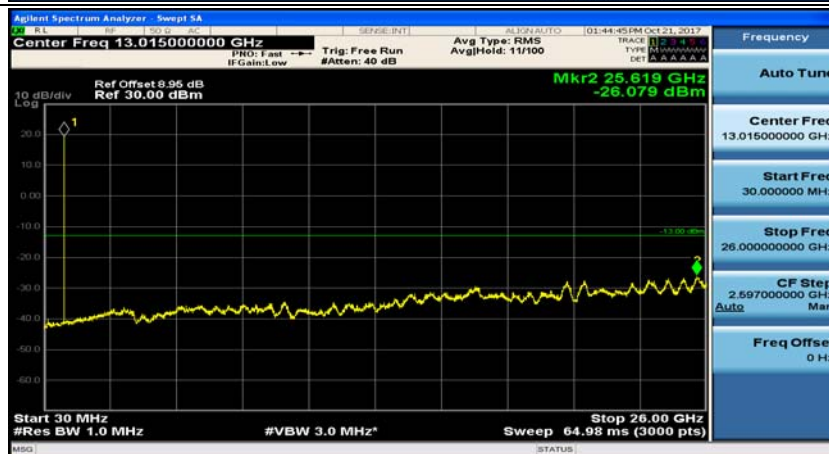

Channel Bandwidth: 3 MHz

(Channel Bandwidth: 3 MHz)_MCH_QPSK_1RB#0

(Channel Bandwidth: 3 MHz)_MCH_QPSK_1RB#7

(Channel Bandwidth: 3 MHz)_HCH_QPSK_1RB#0

(Channel Bandwidth: 3 MHz)_HCH_QPSK_1RB#7

(Channel Bandwidth: 3 MHz)_LCH_16QAM_1RB#0

(Channel Bandwidth: 3 MHz)_LCH_16QAM_1RB#7

(Channel Bandwidth: 3 MHz)_MCH_16QAM_1RB#0

(Channel Bandwidth: 3 MHz)_MCH_16QAM_1RB#7

(Channel Bandwidth: 3 MHz)_HCH_16QAM_1RB#0

(Channel Bandwidth: 3 MHz)_HCH_16QAM_1RB#7