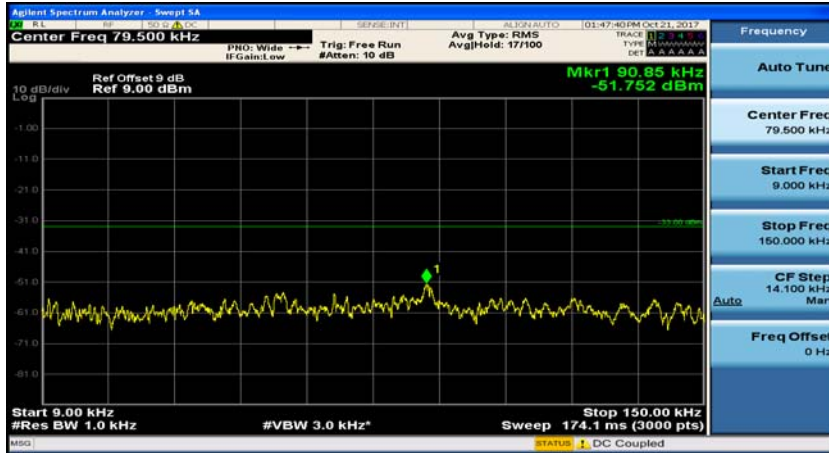

Channel Bandwidth: 3 MHz

(Channel Bandwidth: 3 MHz)_MCH_QPSK_1RB#0

(Channel Bandwidth: 3 MHz)_MCH_QPSK_1RB#7

(Channel Bandwidth: 3 MHz)_HCH_QPSK_1RB#0

(Channel Bandwidth: 3 MHz)_HCH_QPSK_1RB#7

(Channel Bandwidth: 3 MHz)_LCH_16QAM_1RB#0

(Channel Bandwidth: 3 MHz)_LCH_16QAM_1RB#7

(Channel Bandwidth: 3 MHz)_MCH_16QAM_1RB#0

(Channel Bandwidth: 3 MHz)_MCH_16QAM_1RB#7

(Channel Bandwidth: 3 MHz)_HCH_16QAM_1RB#0

(Channel Bandwidth: 3 MHz)_HCH_16QAM_1RB#7