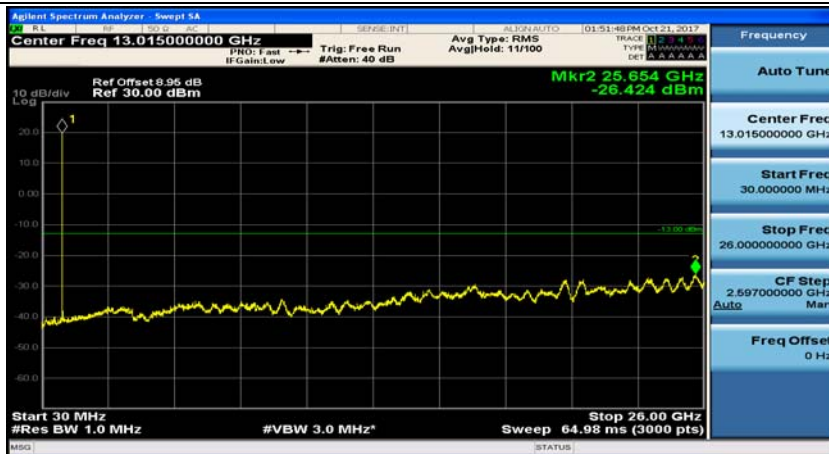

(Channel Bandwidth: 5 MHz)_MCH_QPSK_1RB#0