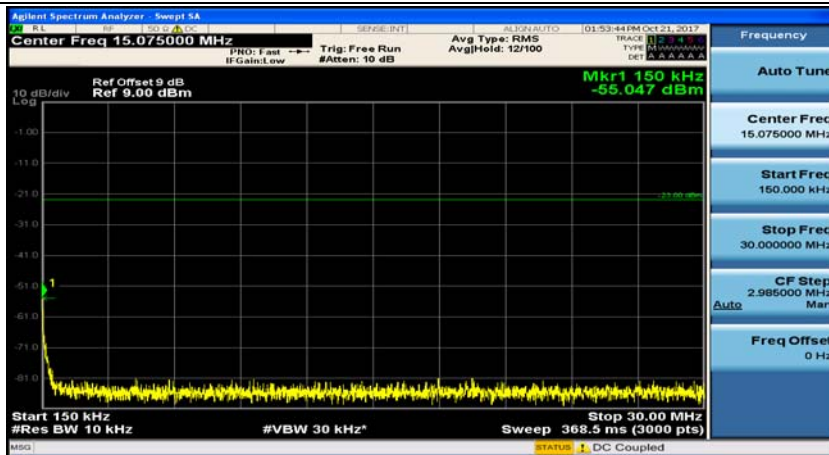

Channel Bandwidth: 5 MHz

(Channel Bandwidth: 5 MHz)_MCH_QPSK_1RB#0

(Channel Bandwidth: 5 MHz)_MCH_QPSK_1RB#12

(Channel Bandwidth: 5 MHz)_HCH_QPSK_1RB#0

(Channel Bandwidth: 5 MHz)_HCH_QPSK_1RB#12

(Channel Bandwidth: 5 MHz)_LCH_16QAM_1RB#0