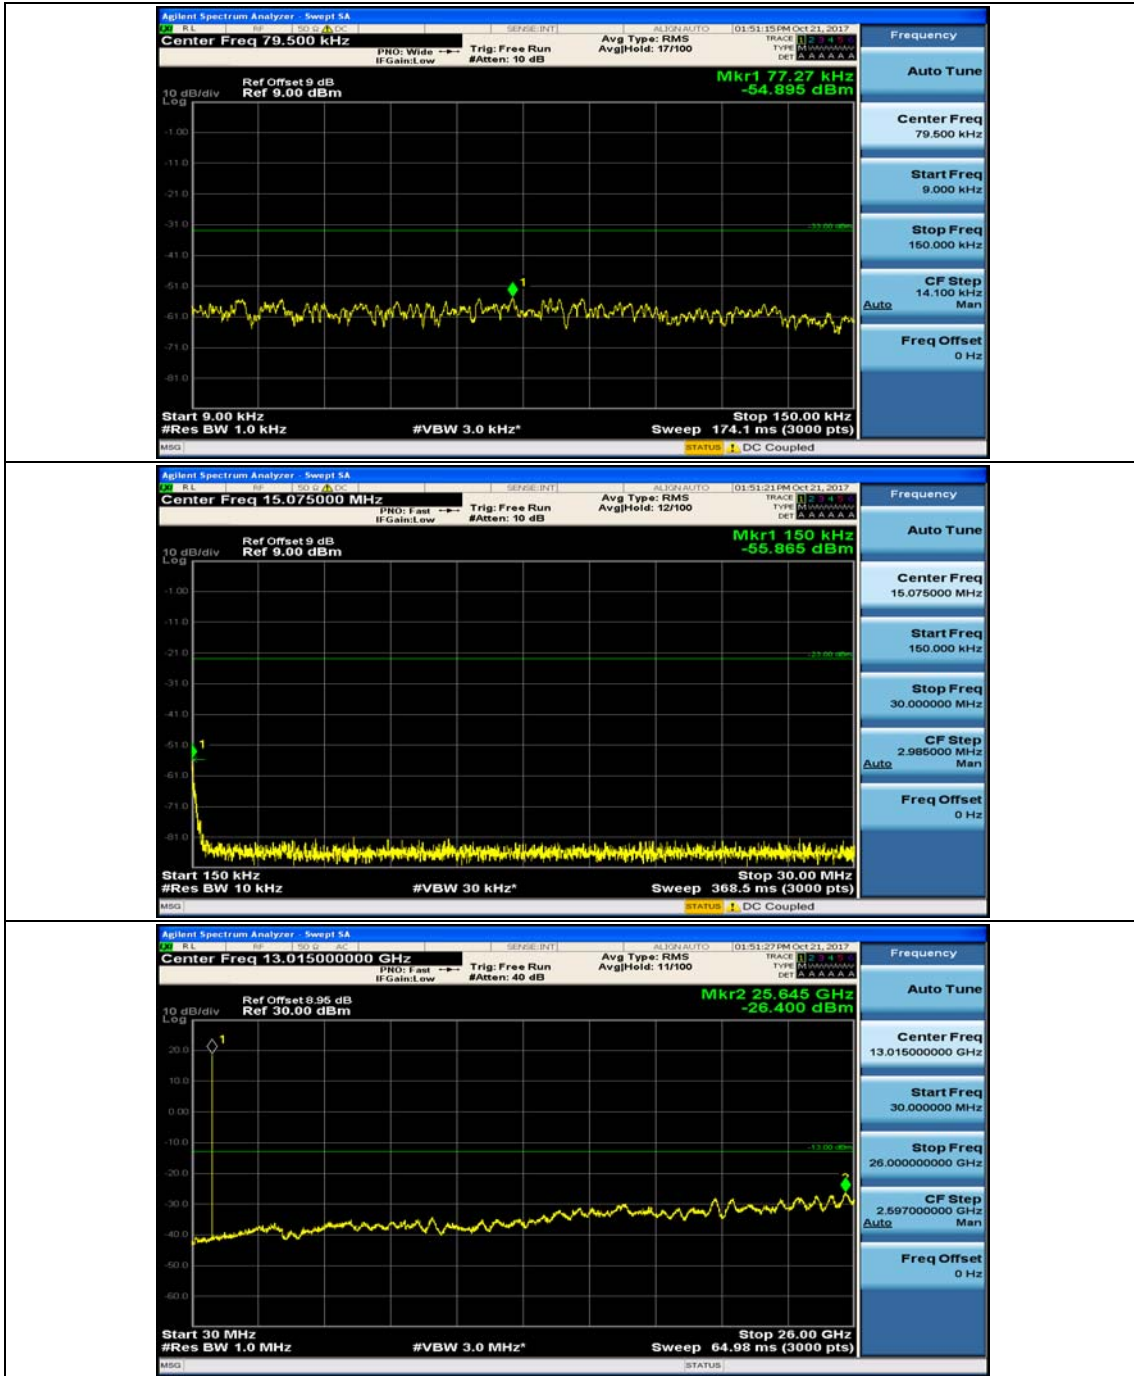

Channel Bandwidth: 5 MHz

(Channel Bandwidth: 5 MHz)_MCH_QPSK_1RB#0

(Channel Bandwidth: 5 MHz)_MCH_QPSK_1RB#12

(Channel Bandwidth: 5 MHz)_HCH_QPSK_1RB#0

(Channel Bandwidth: 5 MHz)_HCH_QPSK_1RB#12

(Channel Bandwidth: 5 MHz)_LCH_16QAM_1RB#0

(Channel Bandwidth: 5 MHz)_LCH_16QAM_1RB#12

(Channel Bandwidth: 5 MHz)_MCH_16QAM_1RB#0

(Channel Bandwidth: 5 MHz)_MCH_16QAM_1RB#12

(Channel Bandwidth: 5 MHz)_HCH_16QAM_1RB#0

(Channel Bandwidth: 5 MHz)_HCH_16QAM_1RB#12