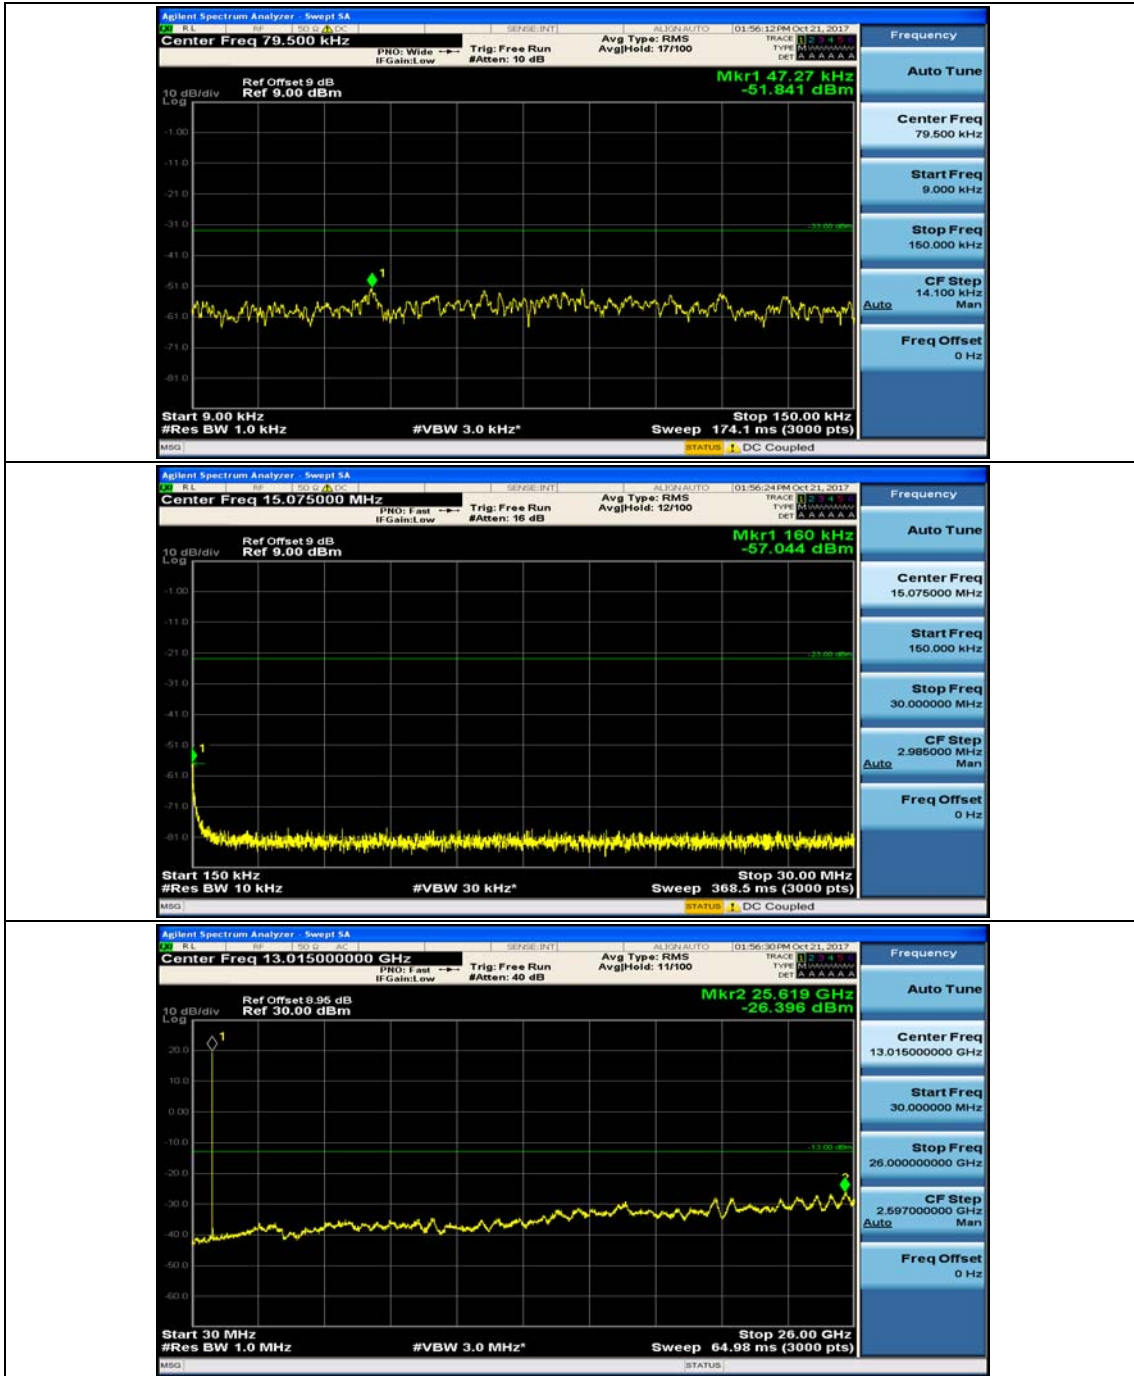

Channel Bandwidth: 5 MHz

(Channel Bandwidth: 5 MHz)_MCH_QPSK_1RB#0

(Channel Bandwidth: 5 MHz)_MCH_QPSK_1RB#12

(Channel Bandwidth: 5 MHz)_HCH_QPSK_1RB#0

(Channel Bandwidth: 5 MHz)_HCH_QPSK_1RB#12

(Channel Bandwidth: 5 MHz)_LCH_16QAM_1RB#0

(Channel Bandwidth: 5 MHz)_LCH_16QAM_1RB#12

(Channel Bandwidth: 5 MHz)_MCH_16QAM_1RB#0

(Channel Bandwidth: 5 MHz)_MCH_16QAM_1RB#12

(Channel Bandwidth: 5 MHz)_HCH_16QAM_1RB#0

(Channel Bandwidth: 5 MHz)_HCH_16QAM_1RB#12

Channel Bandwidth: 10 MHz

Channel Bandwidth: 10 MHz_MCH_QPSK_1RB#0

Channel Bandwidth: 10 MHz_MCH_QPSK_1RB#24

Channel Bandwidth: 10 MHz_HCH_QPSK_1RB#0

Channel Bandwidth: 10 MHz_HCH_QPSK_1RB#24