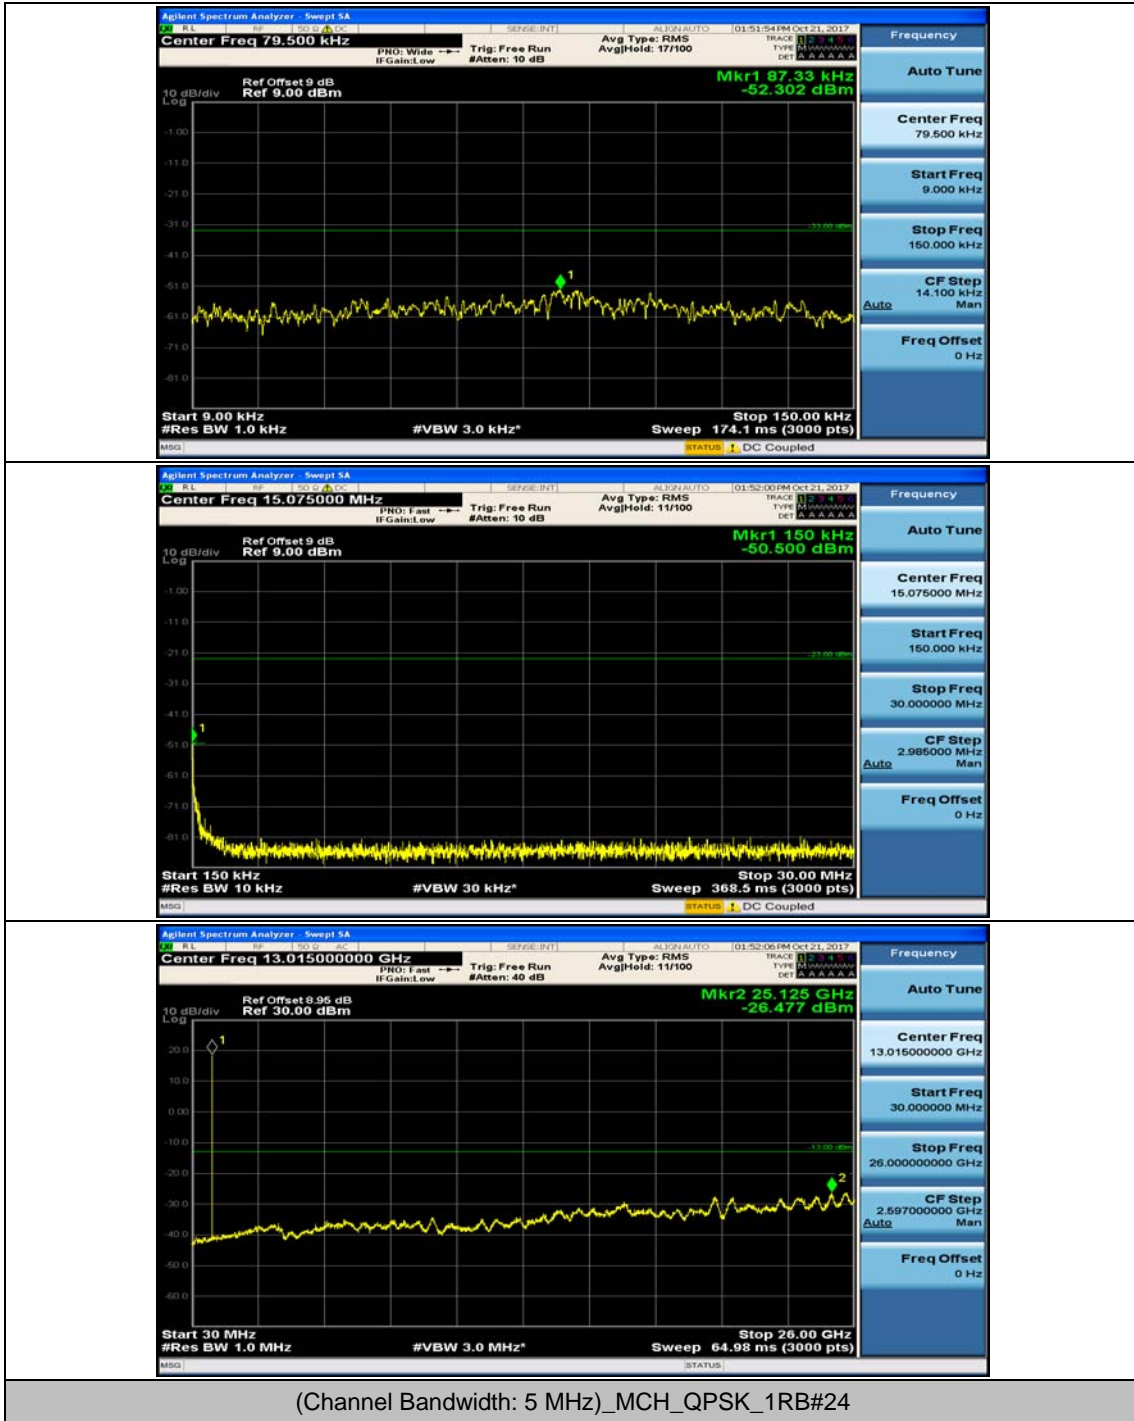

Channel Bandwidth: 5 MHz

(Channel Bandwidth: 5 MHz)_MCH_QPSK_1RB#0

(Channel Bandwidth: 5 MHz)_MCH_QPSK_1RB#12

(Channel Bandwidth: 5 MHz)_HCH_QPSK_1RB#0

(Channel Bandwidth: 5 MHz)_HCH_QPSK_1RB#12

(Channel Bandwidth: 5 MHz)_LCH_16QAM_1RB#0

(Channel Bandwidth: 5 MHz)_LCH_16QAM_1RB#12

(Channel Bandwidth: 5 MHz)_MCH_16QAM_1RB#0

(Channel Bandwidth: 5 MHz)_MCH_16QAM_1RB#12

(Channel Bandwidth: 5 MHz)_HCH_16QAM_1RB#0

(Channel Bandwidth: 5 MHz)_HCH_16QAM_1RB#12