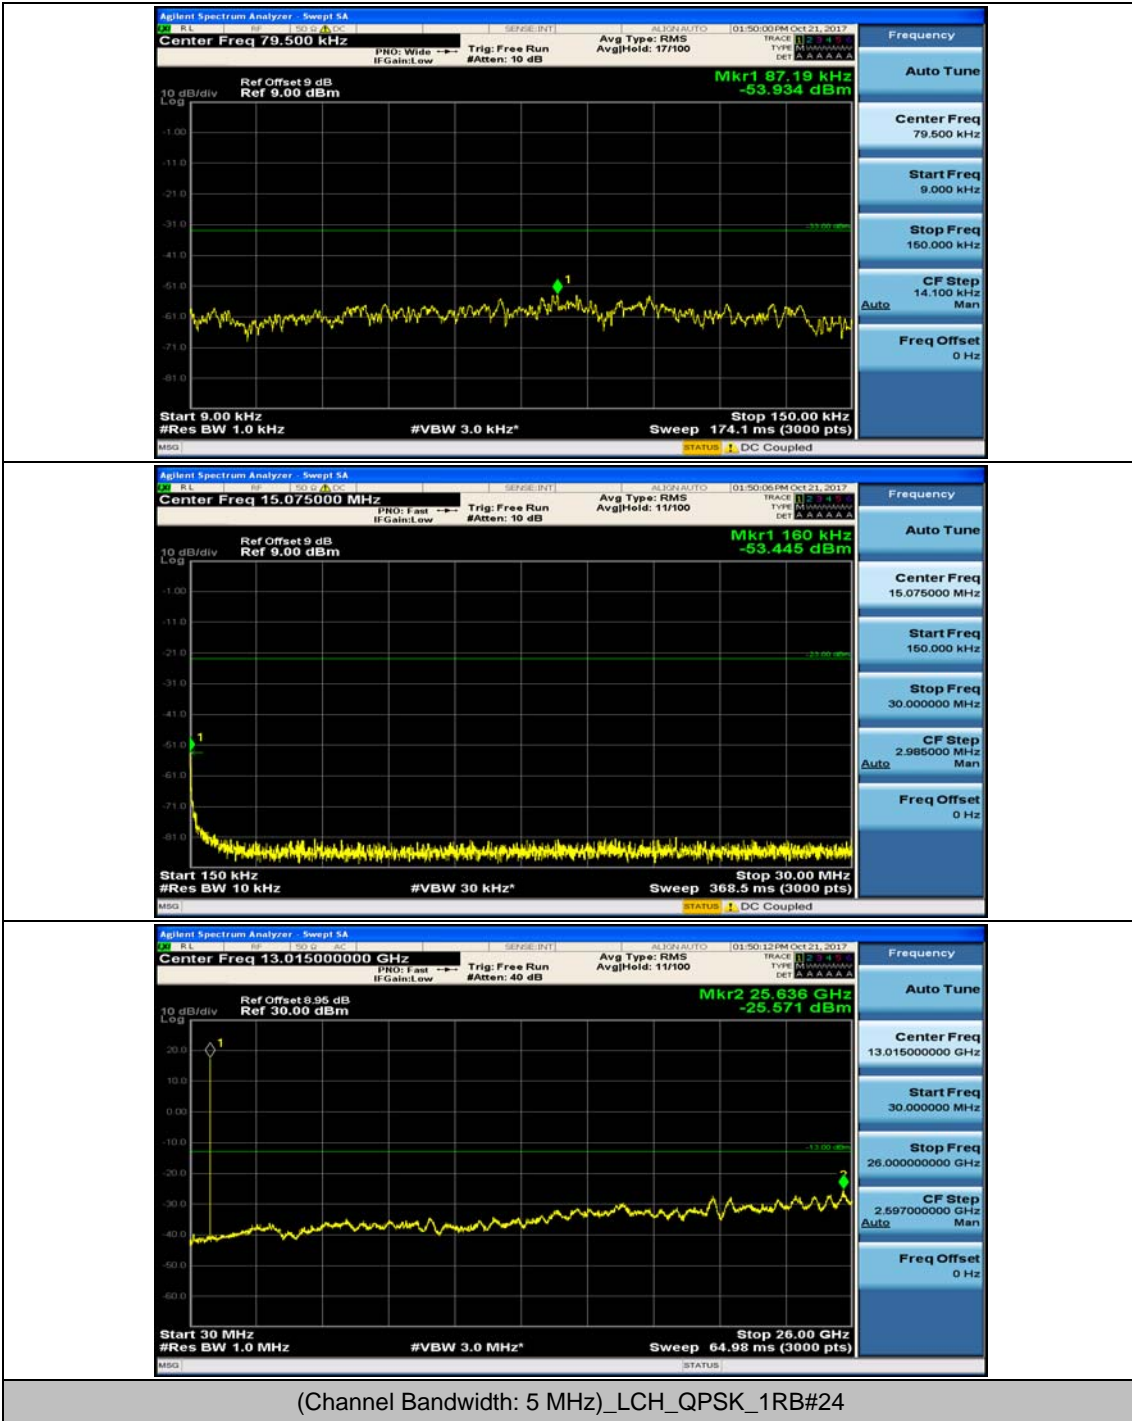

Channel Bandwidth: 3 MHz

(Channel Bandwidth: 3 MHz)_MCH_QPSK_1RB#0

(Channel Bandwidth: 3 MHz)_MCH_QPSK_1RB#7

(Channel Bandwidth: 3 MHz)_HCH_QPSK_1RB#0

(Channel Bandwidth: 3 MHz)_HCH_QPSK_1RB#7

(Channel Bandwidth: 3 MHz)_LCH_16QAM_1RB#0

(Channel Bandwidth: 3 MHz)_LCH_16QAM_1RB#7

(Channel Bandwidth: 3 MHz)_MCH_16QAM_1RB#0

(Channel Bandwidth: 3 MHz)_MCH_16QAM_1RB#7

(Channel Bandwidth: 3 MHz)_HCH_16QAM_1RB#0

(Channel Bandwidth: 3 MHz)_HCH_16QAM_1RB#7

Channel Bandwidth: 5 MHz

(Channel Bandwidth: 5 MHz)_MCH_QPSK_1RB#0

(Channel Bandwidth: 5 MHz)_MCH_QPSK_1RB#12

(Channel Bandwidth: 5 MHz)_HCH_QPSK_1RB#0

(Channel Bandwidth: 5 MHz)_HCH_QPSK_1RB#12

(Channel Bandwidth: 5 MHz)_LCH_16QAM_1RB#0