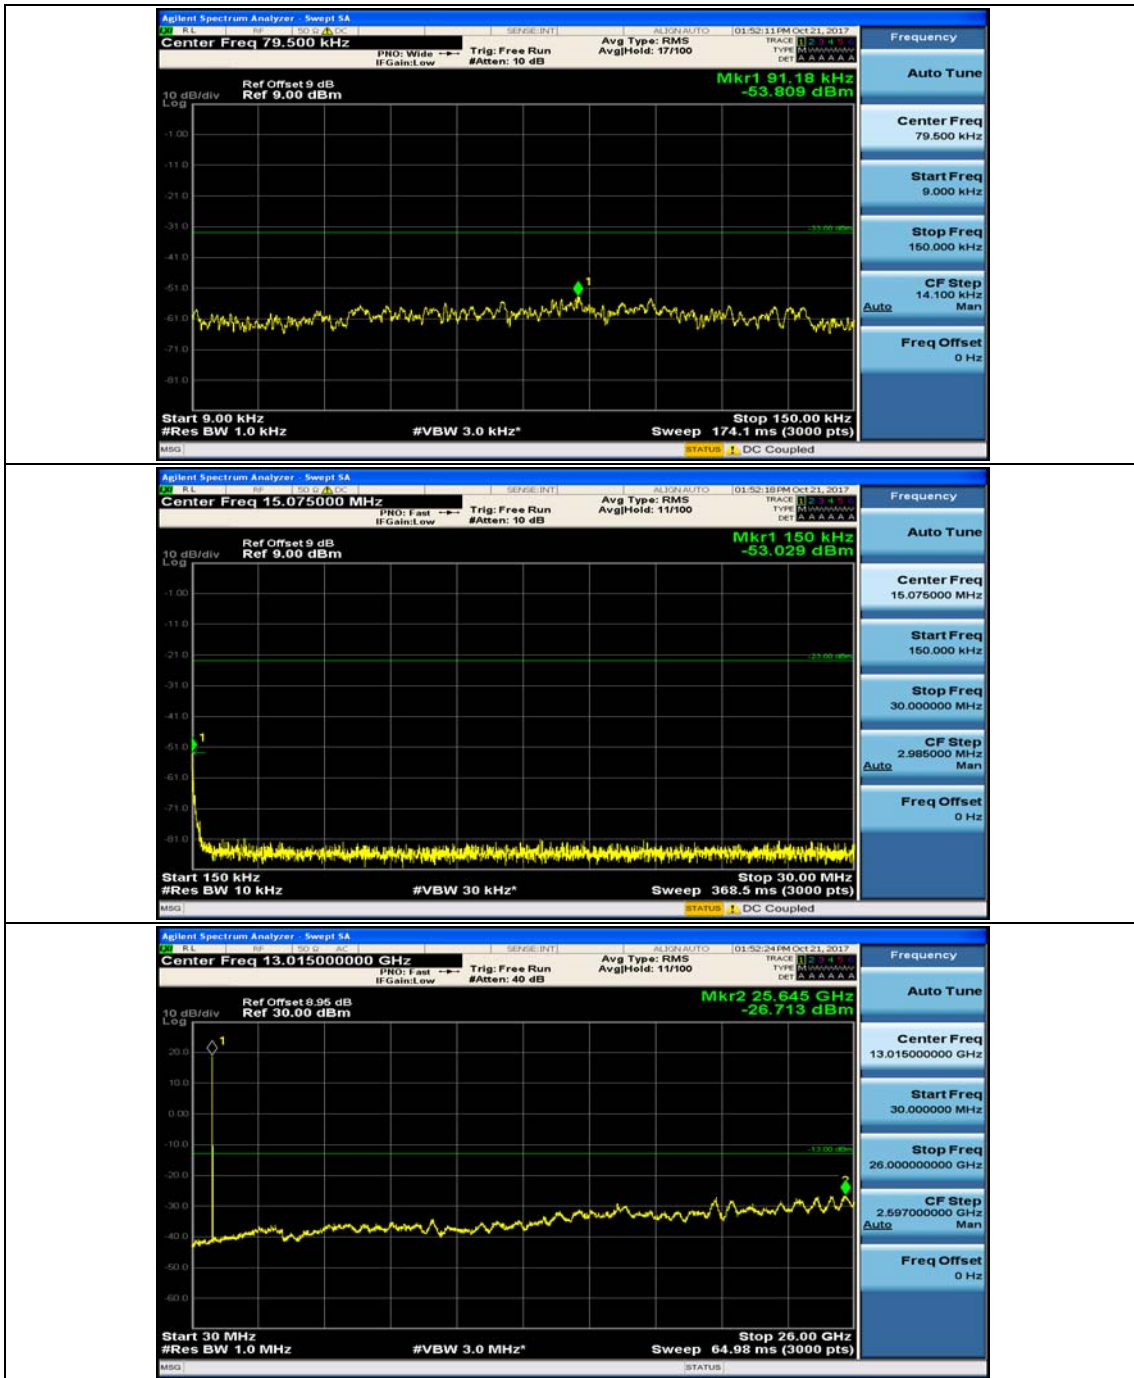

Channel Bandwidth: 5 MHz

(Channel Bandwidth: 5 MHz)_MCH_QPSK_1RB#0

(Channel Bandwidth: 5 MHz)_MCH_QPSK_1RB#12

(Channel Bandwidth: 5 MHz)_HCH_QPSK_1RB#0

(Channel Bandwidth: 5 MHz)_HCH_QPSK_1RB#12

(Channel Bandwidth: 5 MHz)_LCH_16QAM_1RB#0

(Channel Bandwidth: 5 MHz)_LCH_16QAM_1RB#12

(Channel Bandwidth: 5 MHz)_MCH_16QAM_1RB#0

(Channel Bandwidth: 5 MHz)_MCH_16QAM_1RB#12

(Channel Bandwidth: 5 MHz)_HCH_16QAM_1RB#0

(Channel Bandwidth: 5 MHz)_HCH_16QAM_1RB#12