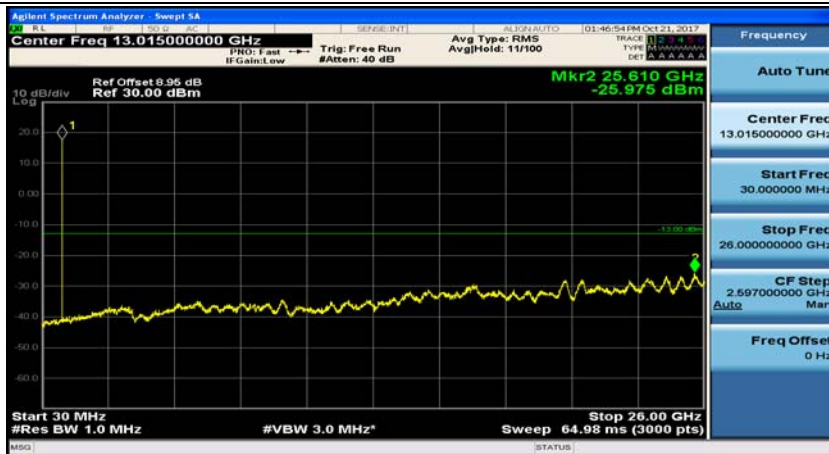

Channel Bandwidth: 3 MHz

(Channel Bandwidth: 3 MHz)_MCH_QPSK_1RB#0

(Channel Bandwidth: 3 MHz)_MCH_QPSK_1RB#7

(Channel Bandwidth: 3 MHz)_HCH_QPSK_1RB#0

(Channel Bandwidth: 3 MHz)_HCH_QPSK_1RB#7

(Channel Bandwidth: 3 MHz)_LCH_16QAM_1RB#0

(Channel Bandwidth: 3 MHz)_LCH_16QAM_1RB#7

(Channel Bandwidth: 3 MHz)_MCH_16QAM_1RB#0

(Channel Bandwidth: 3 MHz)_MCH_16QAM_1RB#7

(Channel Bandwidth: 3 MHz)_HCH_16QAM_1RB#0

(Channel Bandwidth: 3 MHz)_HCH_16QAM_1RB#7