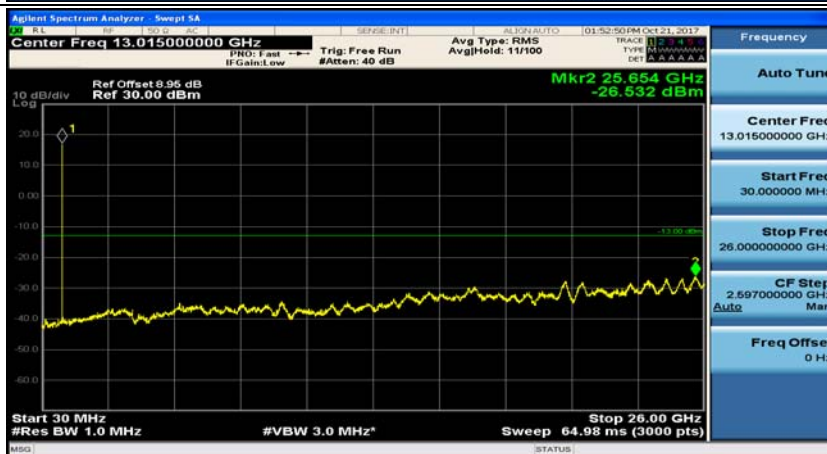

(Channel Bandwidth: 5 MHz)_MCH_16QAM_1RB#0