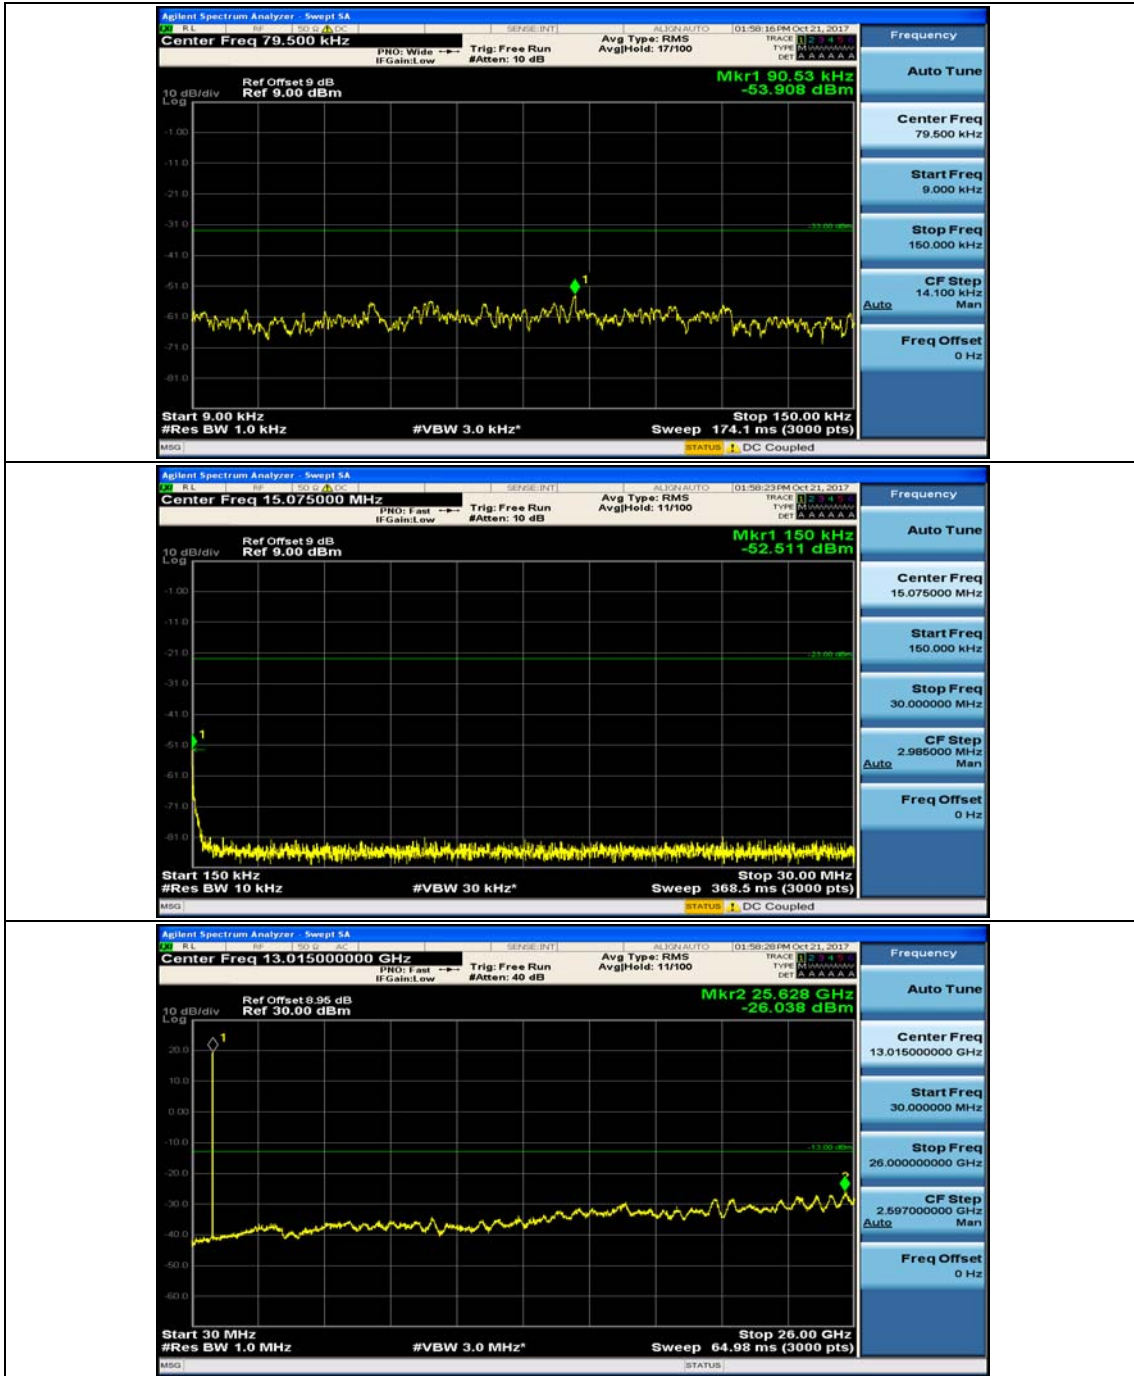

Channel Bandwidth: 10 MHz

Channel Bandwidth: 10 MHz_MCH_QPSK_1RB#0

Channel Bandwidth: 10 MHz_MCH_QPSK_1RB#24

Channel Bandwidth: 10 MHz_HCH_QPSK_1RB#0

Channel Bandwidth: 10 MHz_HCH_QPSK_1RB#24