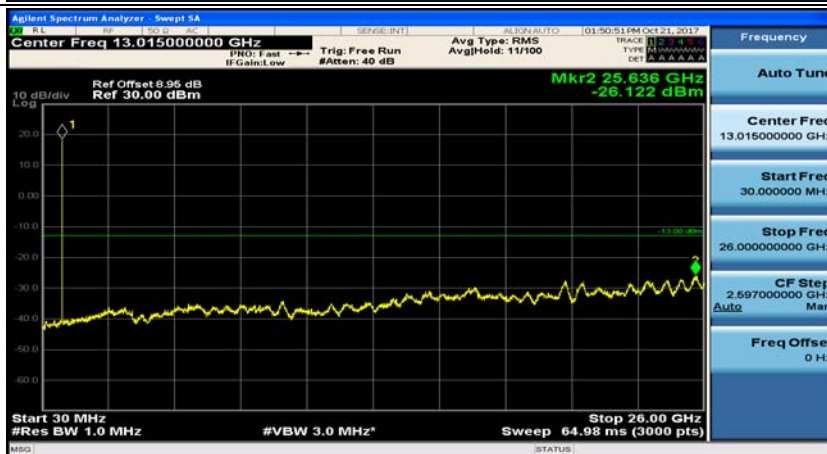

Channel Bandwidth: 5 MHz

(Channel Bandwidth: 5 MHz)_MCH_QPSK_1RB#0

(Channel Bandwidth: 5 MHz)_MCH_QPSK_1RB#12

(Channel Bandwidth: 5 MHz)_HCH_QPSK_1RB#0

(Channel Bandwidth: 5 MHz)_HCH_QPSK_1RB#12

(Channel Bandwidth: 5 MHz)_LCH_16QAM_1RB#0