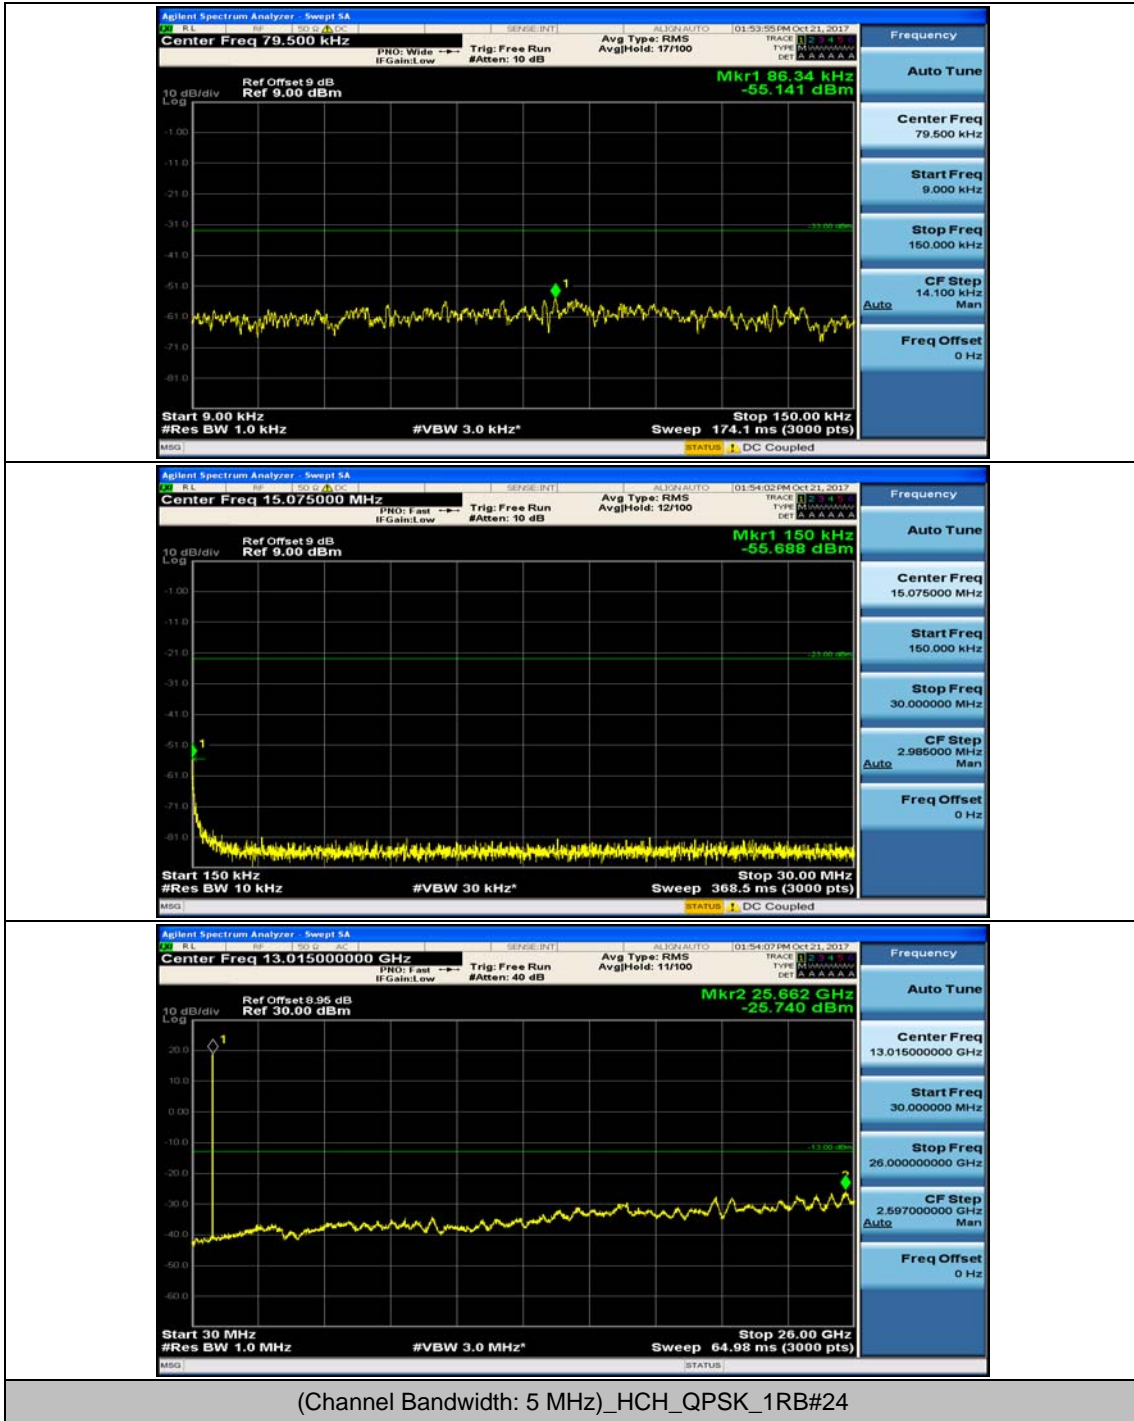

Channel Bandwidth: 5 MHz

(Channel Bandwidth: 5 MHz)_MCH_QPSK_1RB#0

(Channel Bandwidth: 5 MHz)_MCH_QPSK_1RB#12

(Channel Bandwidth: 5 MHz)_HCH_QPSK_1RB#0

(Channel Bandwidth: 5 MHz)_HCH_QPSK_1RB#12

(Channel Bandwidth: 5 MHz)_LCH_16QAM_1RB#0

(Channel Bandwidth: 5 MHz)_LCH_16QAM_1RB#12

(Channel Bandwidth: 5 MHz)_MCH_16QAM_1RB#0

(Channel Bandwidth: 5 MHz)_MCH_16QAM_1RB#12

(Channel Bandwidth: 5 MHz)_HCH_16QAM_1RB#0

(Channel Bandwidth: 5 MHz)_HCH_16QAM_1RB#12