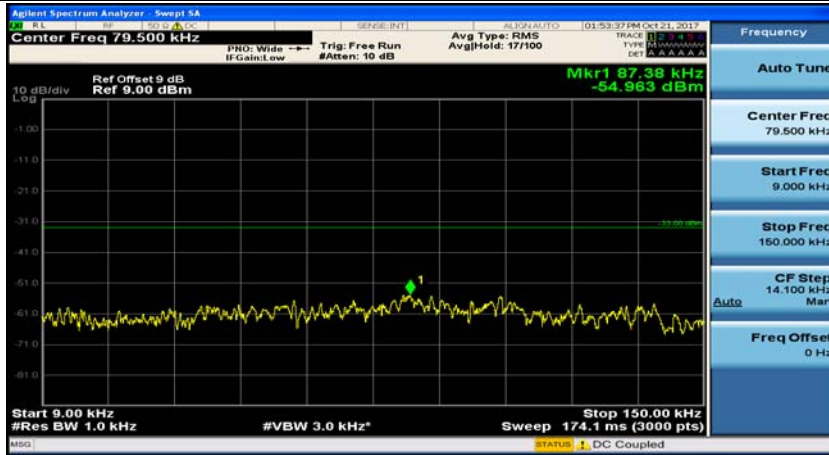

Channel Bandwidth: 5 MHz

(Channel Bandwidth: 5 MHz)_MCH_QPSK_1RB#0

(Channel Bandwidth: 5 MHz)_MCH_QPSK_1RB#12

(Channel Bandwidth: 5 MHz)_HCH_QPSK_1RB#0

(Channel Bandwidth: 5 MHz)_HCH_QPSK_1RB#12

(Channel Bandwidth: 5 MHz)_LCH_16QAM_1RB#0