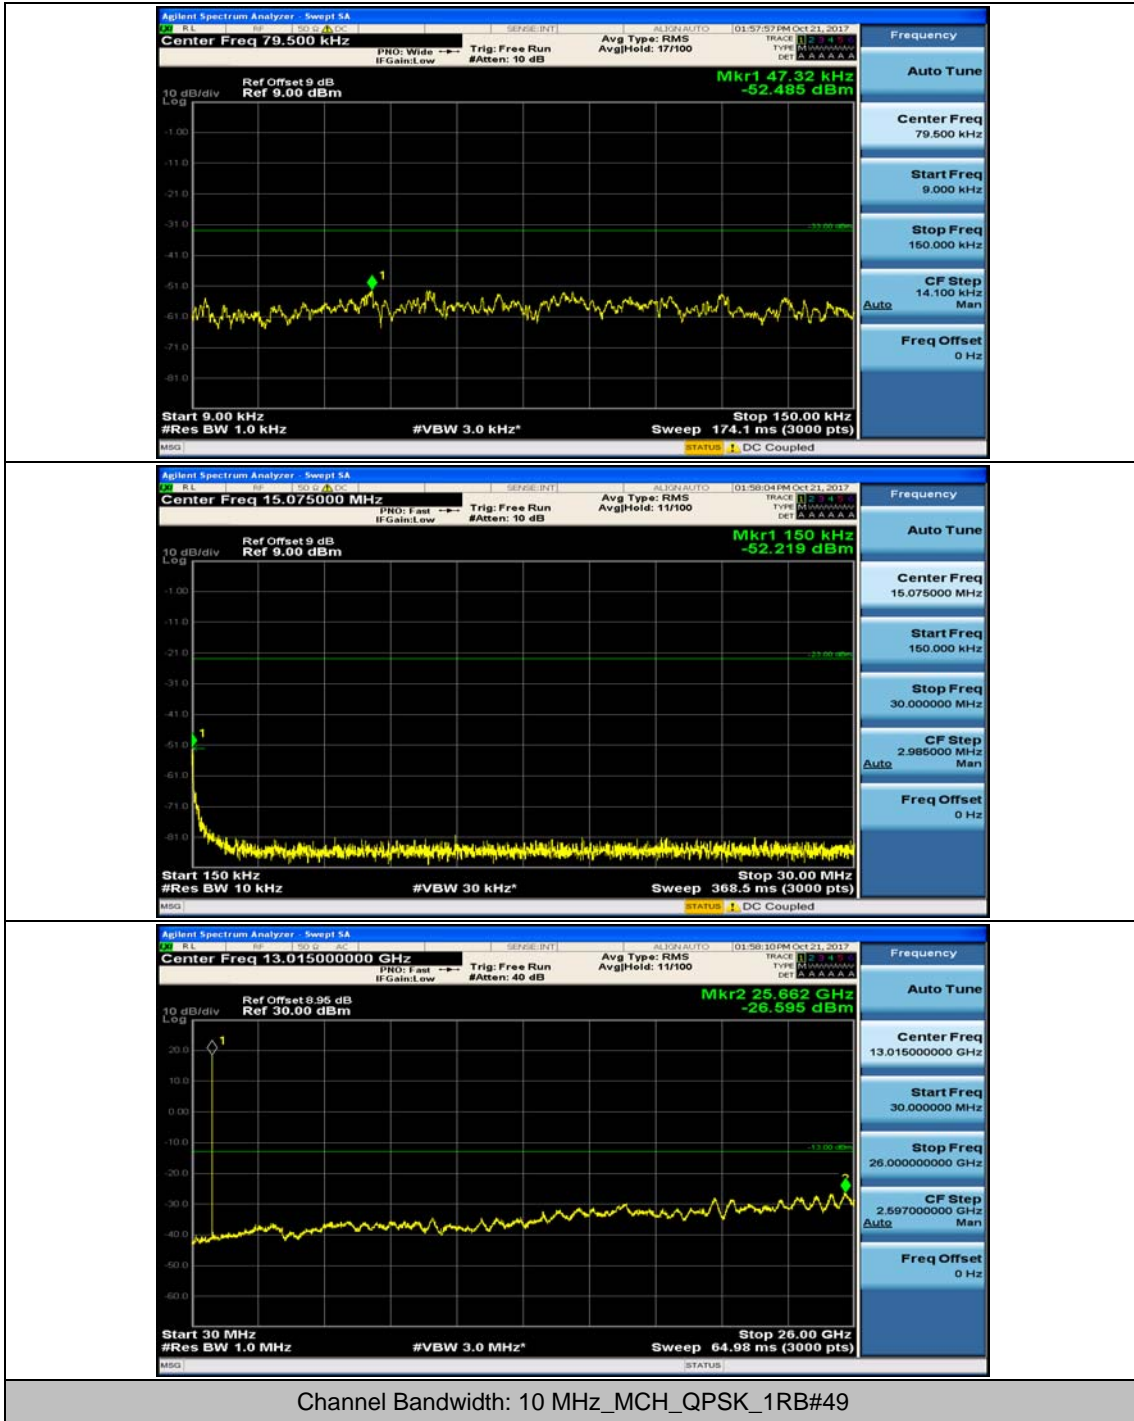

Channel Bandwidth: 3 MHz

(Channel Bandwidth: 3 MHz)_MCH_QPSK_1RB#0

(Channel Bandwidth: 3 MHz)_MCH_QPSK_1RB#7

(Channel Bandwidth: 3 MHz)_HCH_QPSK_1RB#0

(Channel Bandwidth: 3 MHz)_HCH_QPSK_1RB#7

(Channel Bandwidth: 3 MHz)_LCH_16QAM_1RB#0

Channel Bandwidth: 5 MHz

(Channel Bandwidth: 5 MHz)_MCH_QPSK_1RB#0

(Channel Bandwidth: 5 MHz)_MCH_QPSK_1RB#12

(Channel Bandwidth: 5 MHz)_HCH_QPSK_1RB#0

(Channel Bandwidth: 5 MHz)_HCH_QPSK_1RB#12

(Channel Bandwidth: 5 MHz)_LCH_16QAM_1RB#0

Channel Bandwidth: 10 MHz

Channel Bandwidth: 10 MHz_MCH_QPSK_1RB#0

Channel Bandwidth: 10 MHz_MCH_QPSK_1RB#24

Channel Bandwidth: 10 MHz_HCH_QPSK_1RB#0

Channel Bandwidth: 10 MHz_HCH_QPSK_1RB#24