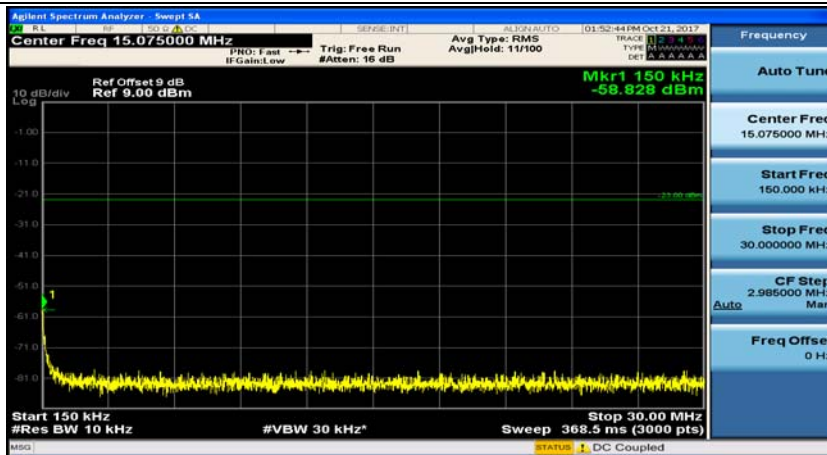

(Channel Bandwidth: 5 MHz)_MCH_16QAM_1RB#0