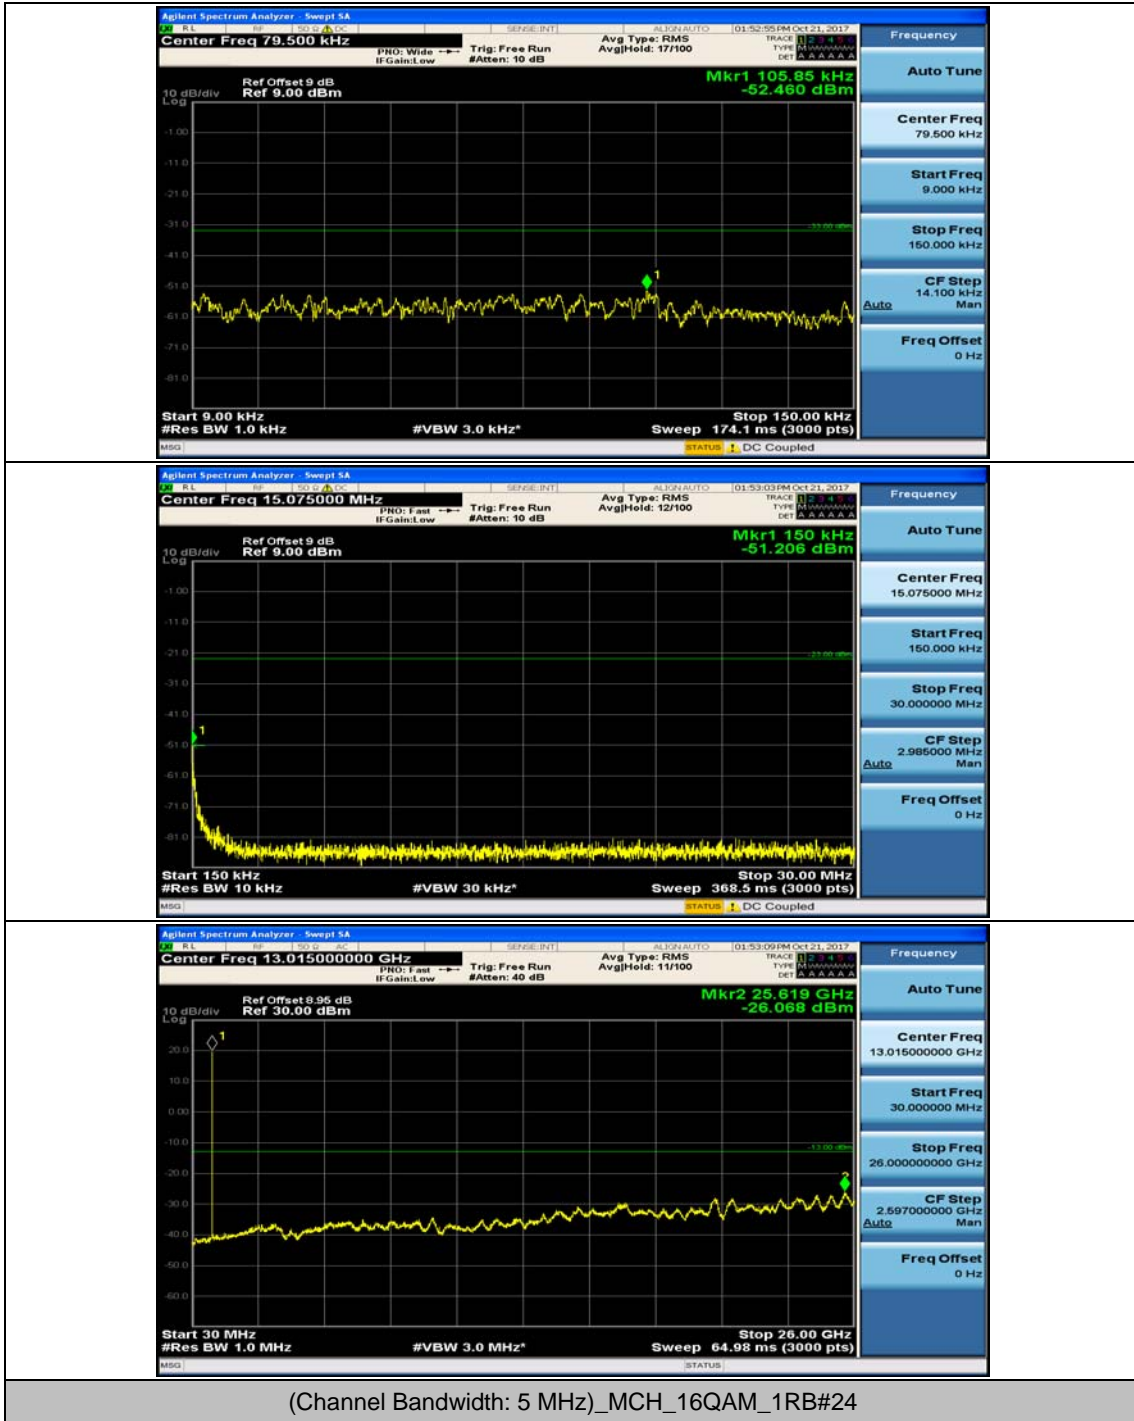

Channel Bandwidth: 5 MHz

(Channel Bandwidth: 5 MHz)_MCH_QPSK_1RB#0

(Channel Bandwidth: 5 MHz)_MCH_QPSK_1RB#12

(Channel Bandwidth: 5 MHz)_HCH_QPSK_1RB#0

(Channel Bandwidth: 5 MHz)_HCH_QPSK_1RB#12

(Channel Bandwidth: 5 MHz)_LCH_16QAM_1RB#0

(Channel Bandwidth: 5 MHz)_LCH_16QAM_1RB#12

(Channel Bandwidth: 5 MHz)_MCH_16QAM_1RB#0

(Channel Bandwidth: 5 MHz)_MCH_16QAM_1RB#12

(Channel Bandwidth: 5 MHz)_HCH_16QAM_1RB#0

(Channel Bandwidth: 5 MHz)_HCH_16QAM_1RB#12

Channel Bandwidth: 10 MHz

Channel Bandwidth: 10 MHz_MCH_QPSK_1RB#0

Channel Bandwidth: 10 MHz_MCH_QPSK_1RB#24

Channel Bandwidth: 10 MHz_HCH_QPSK_1RB#0

Channel Bandwidth: 10 MHz_HCH_QPSK_1RB#24