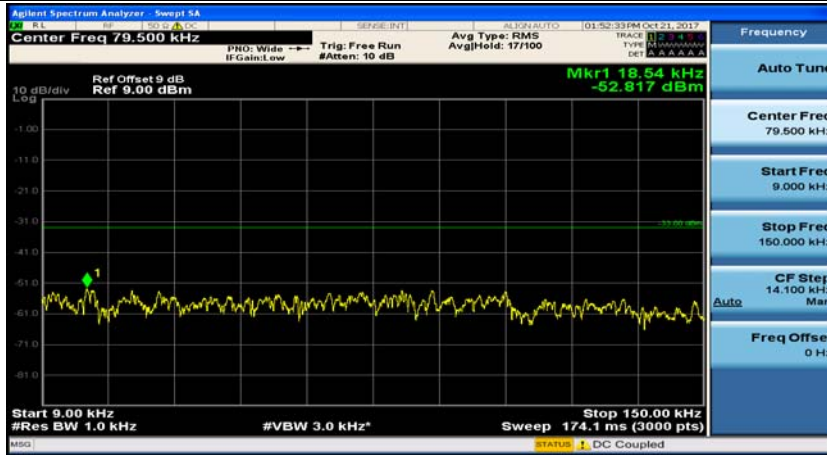

(Channel Bandwidth: 5 MHz)_MCH_16QAM_1RB#0