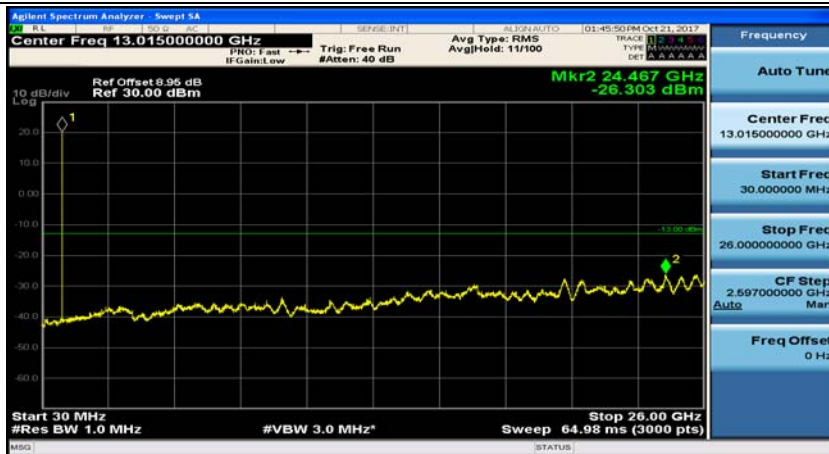

Channel Bandwidth: 3 MHz

(Channel Bandwidth: 3 MHz)_MCH_QPSK_1RB#0

(Channel Bandwidth: 3 MHz)_MCH_QPSK_1RB#7

(Channel Bandwidth: 3 MHz)_HCH_QPSK_1RB#0

(Channel Bandwidth: 3 MHz)_HCH_QPSK_1RB#7

(Channel Bandwidth: 3 MHz)_LCH_16QAM_1RB#0

(Channel Bandwidth: 3 MHz)_LCH_16QAM_1RB#7

(Channel Bandwidth: 3 MHz)_MCH_16QAM_1RB#0

(Channel Bandwidth: 3 MHz)_MCH_16QAM_1RB#7

(Channel Bandwidth: 3 MHz)_HCH_16QAM_1RB#0

(Channel Bandwidth: 3 MHz)_HCH_16QAM_1RB#7