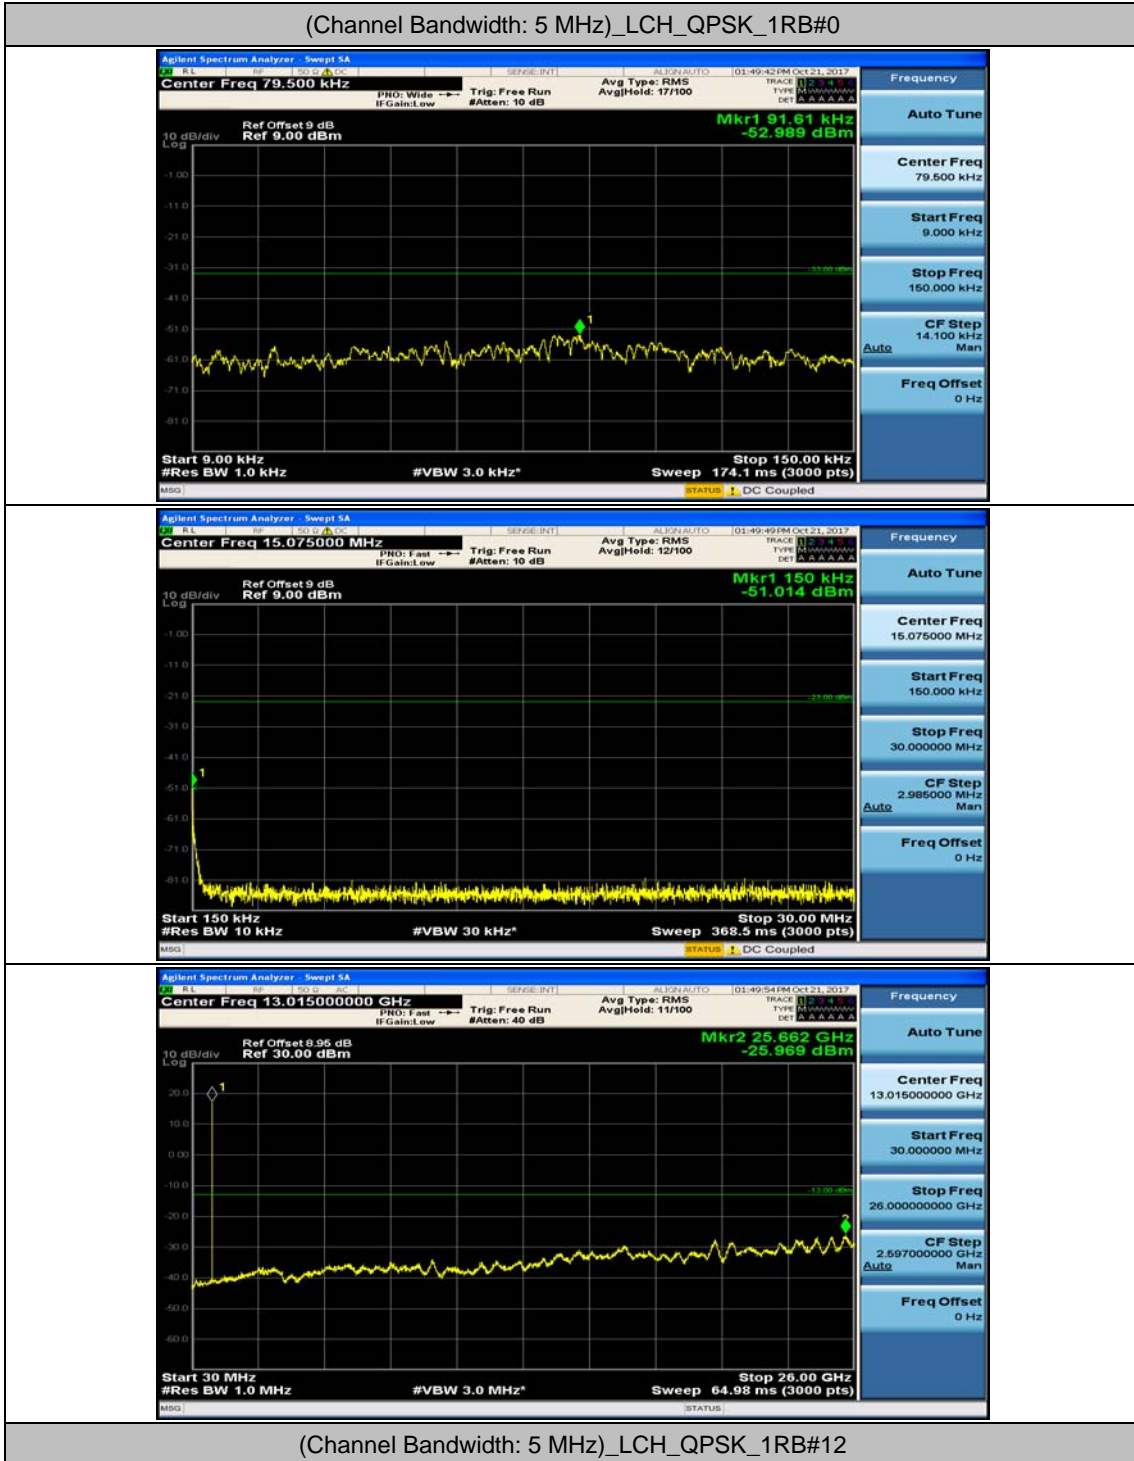

Channel Bandwidth: 3 MHz

(Channel Bandwidth: 3 MHz)_MCH_QPSK_1RB#0

(Channel Bandwidth: 3 MHz)_MCH_QPSK_1RB#7

(Channel Bandwidth: 3 MHz)_HCH_QPSK_1RB#0

(Channel Bandwidth: 3 MHz)_HCH_QPSK_1RB#7

(Channel Bandwidth: 3 MHz)_LCH_16QAM_1RB#0

(Channel Bandwidth: 3 MHz)_LCH_16QAM_1RB#7

(Channel Bandwidth: 3 MHz)_MCH_16QAM_1RB#0

(Channel Bandwidth: 3 MHz)_MCH_16QAM_1RB#7

(Channel Bandwidth: 3 MHz)_HCH_16QAM_1RB#0

(Channel Bandwidth: 3 MHz)_HCH_16QAM_1RB#7

Channel Bandwidth: 5 MHz

(Channel Bandwidth: 5 MHz)_MCH_QPSK_1RB#0

(Channel Bandwidth: 5 MHz)_MCH_QPSK_1RB#12

(Channel Bandwidth: 5 MHz)_HCH_QPSK_1RB#0

(Channel Bandwidth: 5 MHz)_HCH_QPSK_1RB#12

(Channel Bandwidth: 5 MHz)_LCH_16QAM_1RB#0