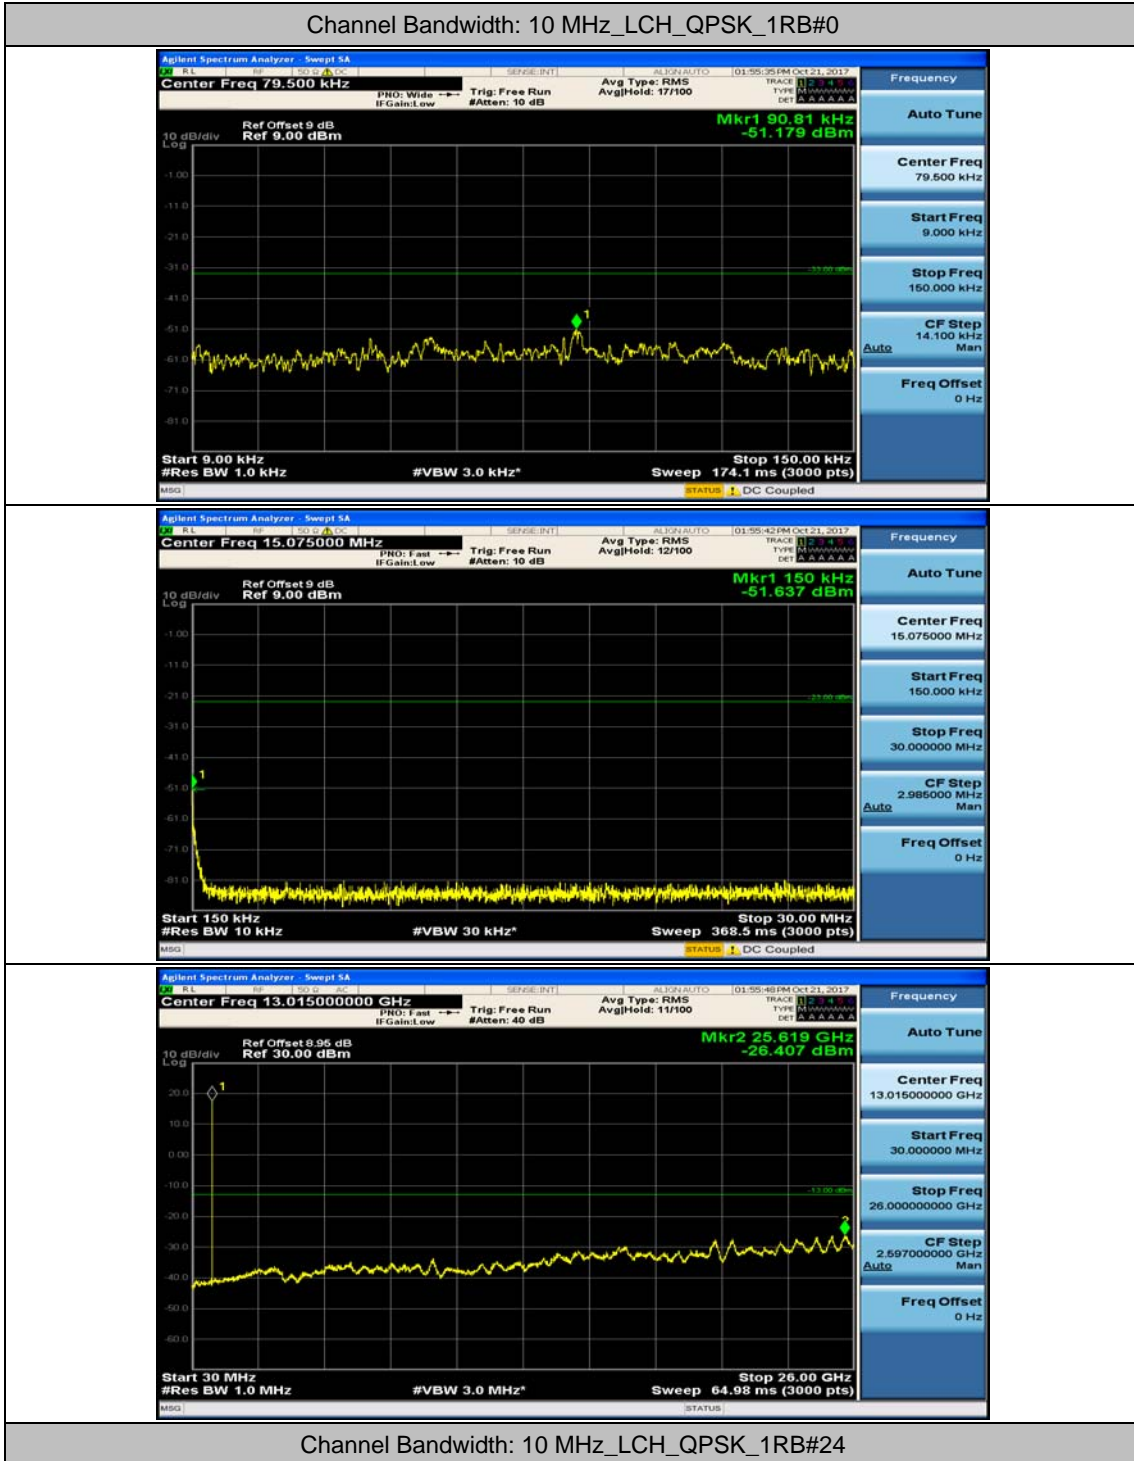

Channel Bandwidth: 10 MHz