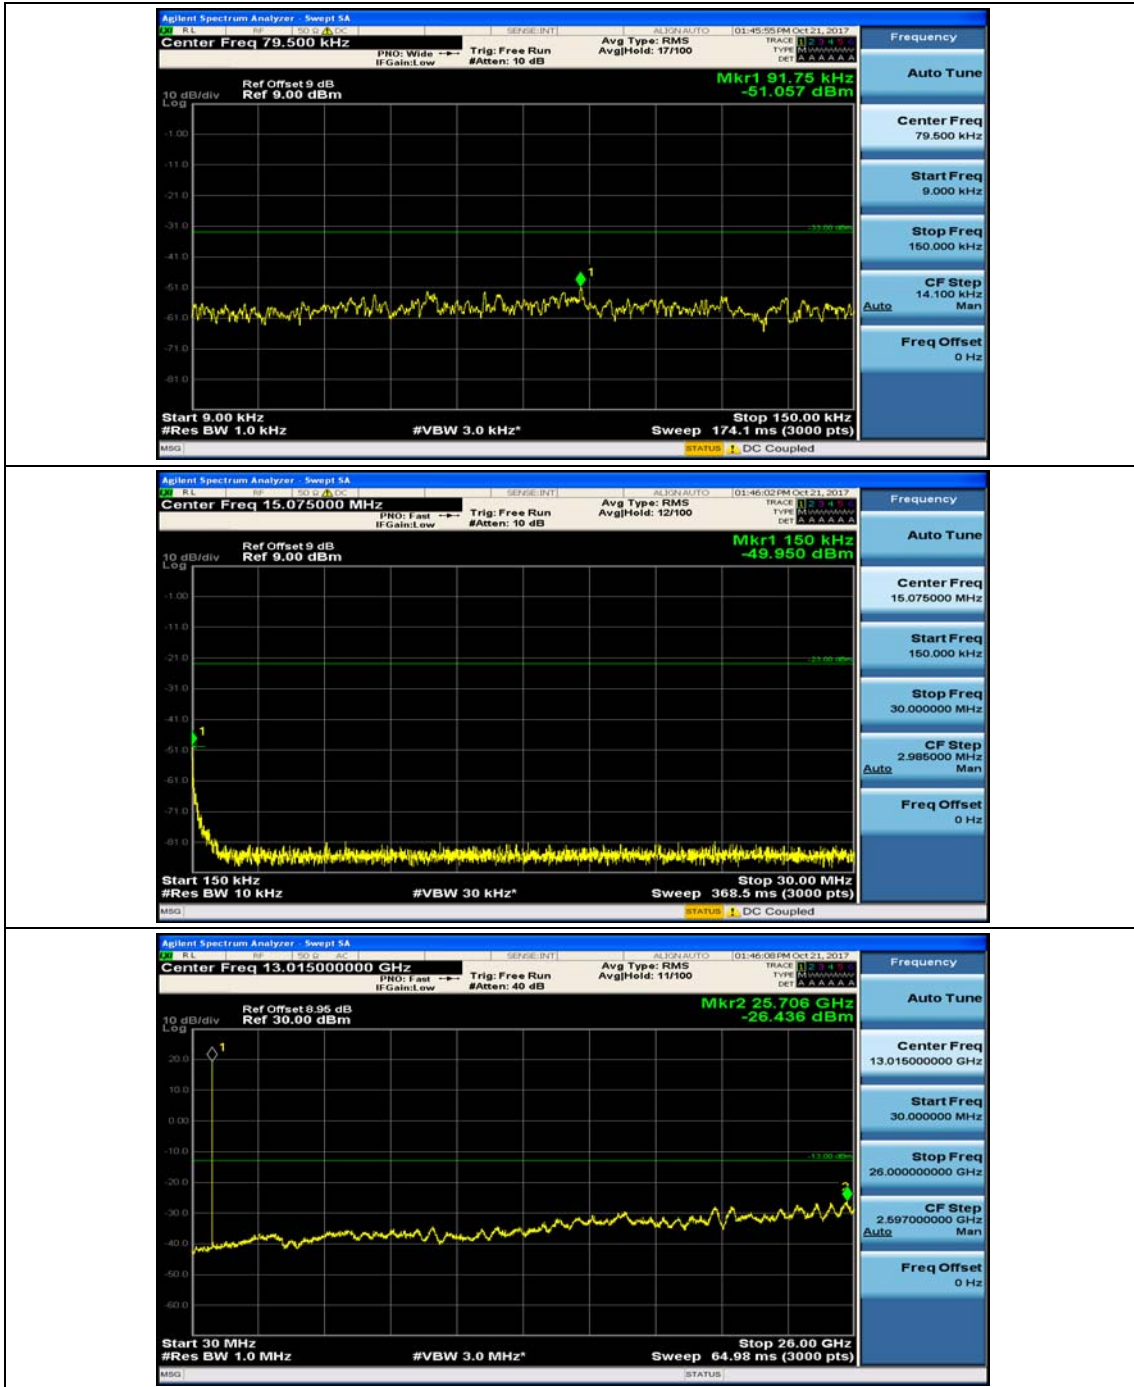

Channel Bandwidth: 3 MHz

(Channel Bandwidth: 3 MHz)_MCH_QPSK_1RB#0

(Channel Bandwidth: 3 MHz)_MCH_QPSK_1RB#7

(Channel Bandwidth: 3 MHz)_HCH_QPSK_1RB#0

(Channel Bandwidth: 3 MHz)_HCH_QPSK_1RB#7

(Channel Bandwidth: 3 MHz)_LCH_16QAM_1RB#0

(Channel Bandwidth: 3 MHz)_LCH_16QAM_1RB#7

(Channel Bandwidth: 3 MHz)_MCH_16QAM_1RB#0

(Channel Bandwidth: 3 MHz)_MCH_16QAM_1RB#7

(Channel Bandwidth: 3 MHz)_HCH_16QAM_1RB#0

(Channel Bandwidth: 3 MHz)_HCH_16QAM_1RB#7

Channel Bandwidth: 5 MHz

(Channel Bandwidth: 5 MHz)_MCH_QPSK_1RB#0

(Channel Bandwidth: 5 MHz)_MCH_QPSK_1RB#12

(Channel Bandwidth: 5 MHz)_HCH_QPSK_1RB#0

(Channel Bandwidth: 5 MHz)_HCH_QPSK_1RB#12

(Channel Bandwidth: 5 MHz)_LCH_16QAM_1RB#0