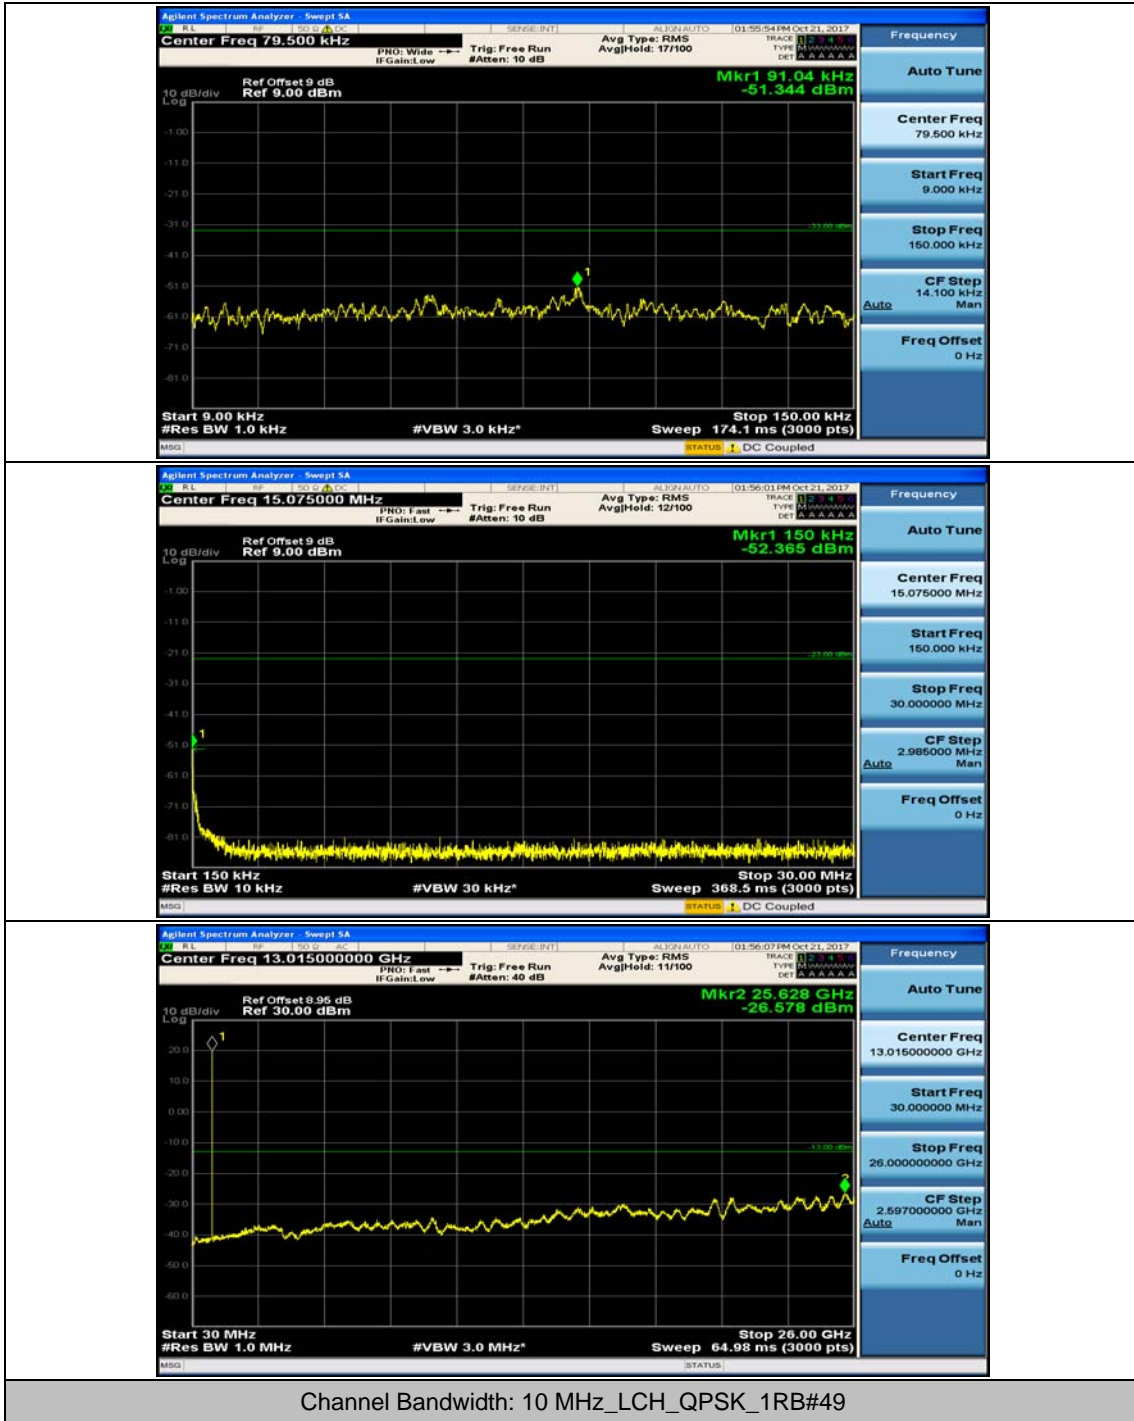

Channel Bandwidth: 5 MHz

(Channel Bandwidth: 5 MHz)_MCH_QPSK_1RB#0

(Channel Bandwidth: 5 MHz)_MCH_QPSK_1RB#12

(Channel Bandwidth: 5 MHz)_HCH_QPSK_1RB#0

(Channel Bandwidth: 5 MHz)_HCH_QPSK_1RB#12

(Channel Bandwidth: 5 MHz)_LCH_16QAM_1RB#0

(Channel Bandwidth: 5 MHz)_LCH_16QAM_1RB#12

(Channel Bandwidth: 5 MHz)_MCH_16QAM_1RB#0

(Channel Bandwidth: 5 MHz)_MCH_16QAM_1RB#12

(Channel Bandwidth: 5 MHz)_HCH_16QAM_1RB#0

(Channel Bandwidth: 5 MHz)_HCH_16QAM_1RB#12

Channel Bandwidth: 10 MHz

Channel Bandwidth: 10 MHz_MCH_QPSK_1RB#0

Channel Bandwidth: 10 MHz_MCH_QPSK_1RB#24

Channel Bandwidth: 10 MHz_HCH_QPSK_1RB#0

Channel Bandwidth: 10 MHz_HCH_QPSK_1RB#24