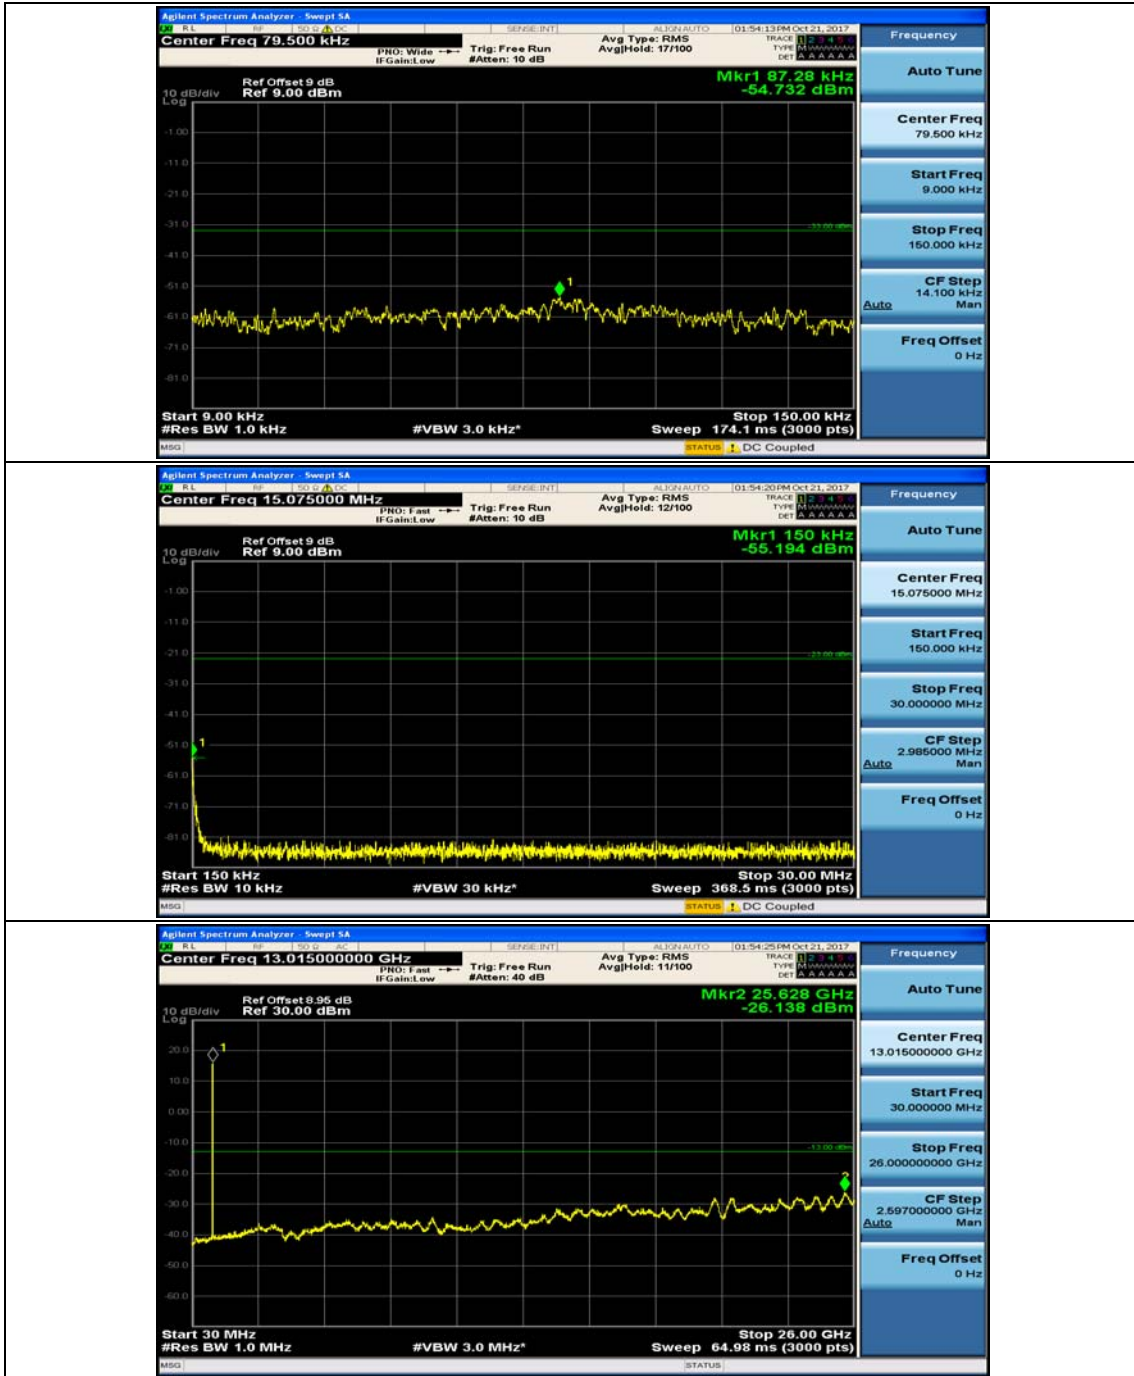

(Channel Bandwidth: 3 MHz)_LCH_16QAM_1RB#7

(Channel Bandwidth: 3 MHz)_MCH_16QAM_1RB#0

(Channel Bandwidth: 3 MHz)_MCH_16QAM_1RB#7

(Channel Bandwidth: 3 MHz)_HCH_16QAM_1RB#0

(Channel Bandwidth: 3 MHz)_HCH_16QAM_1RB#7

Channel Bandwidth: 5 MHz

(Channel Bandwidth: 5 MHz)_MCH_QPSK_1RB#0

(Channel Bandwidth: 5 MHz)_MCH_QPSK_1RB#12

(Channel Bandwidth: 5 MHz)_HCH_QPSK_1RB#0

(Channel Bandwidth: 5 MHz)_HCH_QPSK_1RB#12

(Channel Bandwidth: 5 MHz)_LCH_16QAM_1RB#0

(Channel Bandwidth: 5 MHz)_LCH_16QAM_1RB#12

(Channel Bandwidth: 5 MHz)_MCH_16QAM_1RB#0

(Channel Bandwidth: 5 MHz)_MCH_16QAM_1RB#12

(Channel Bandwidth: 5 MHz)_HCH_16QAM_1RB#0

(Channel Bandwidth: 5 MHz)_HCH_16QAM_1RB#12