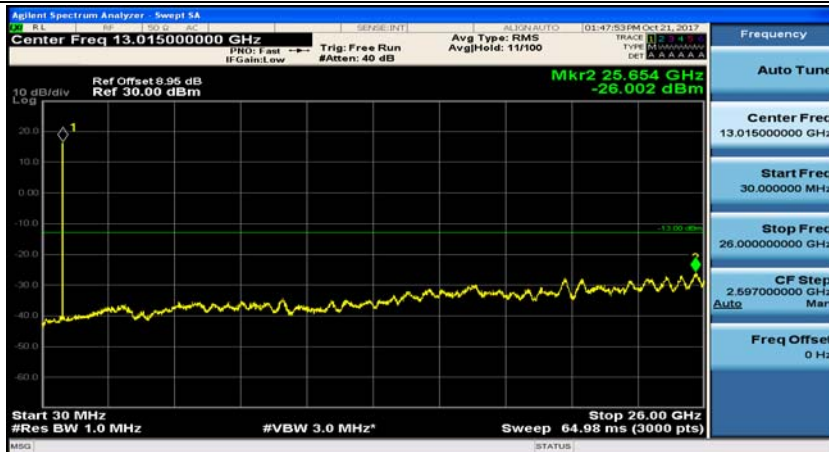

Channel Bandwidth: 3 MHz

(Channel Bandwidth: 3 MHz)_MCH_QPSK_1RB#0

(Channel Bandwidth: 3 MHz)_MCH_QPSK_1RB#7

(Channel Bandwidth: 3 MHz)_HCH_QPSK_1RB#0

(Channel Bandwidth: 3 MHz)_HCH_QPSK_1RB#7

(Channel Bandwidth: 3 MHz)_LCH_16QAM_1RB#0

(Channel Bandwidth: 3 MHz)_LCH_16QAM_1RB#7

(Channel Bandwidth: 3 MHz)_MCH_16QAM_1RB#0

(Channel Bandwidth: 3 MHz)_MCH_16QAM_1RB#7

(Channel Bandwidth: 3 MHz)_HCH_16QAM_1RB#0

(Channel Bandwidth: 3 MHz)_HCH_16QAM_1RB#7