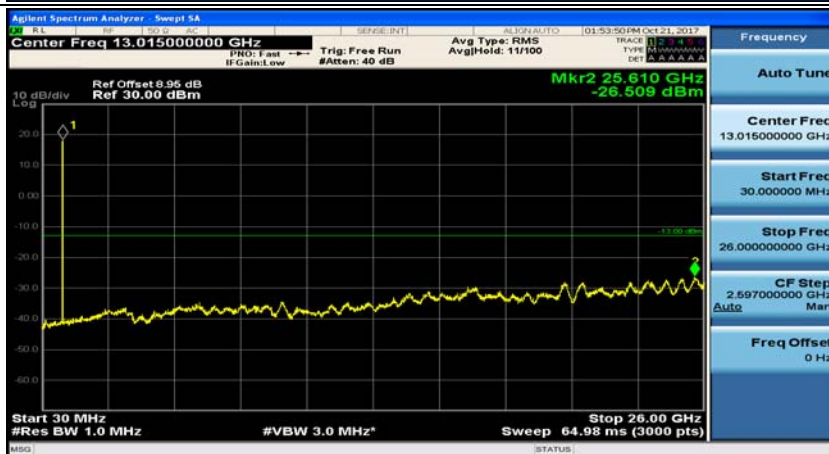

Channel Bandwidth: 5 MHz

(Channel Bandwidth: 5 MHz)_MCH_QPSK_1RB#0

(Channel Bandwidth: 5 MHz)_MCH_QPSK_1RB#12

(Channel Bandwidth: 5 MHz)_HCH_QPSK_1RB#0

(Channel Bandwidth: 5 MHz)_HCH_QPSK_1RB#12

(Channel Bandwidth: 5 MHz)_LCH_16QAM_1RB#0