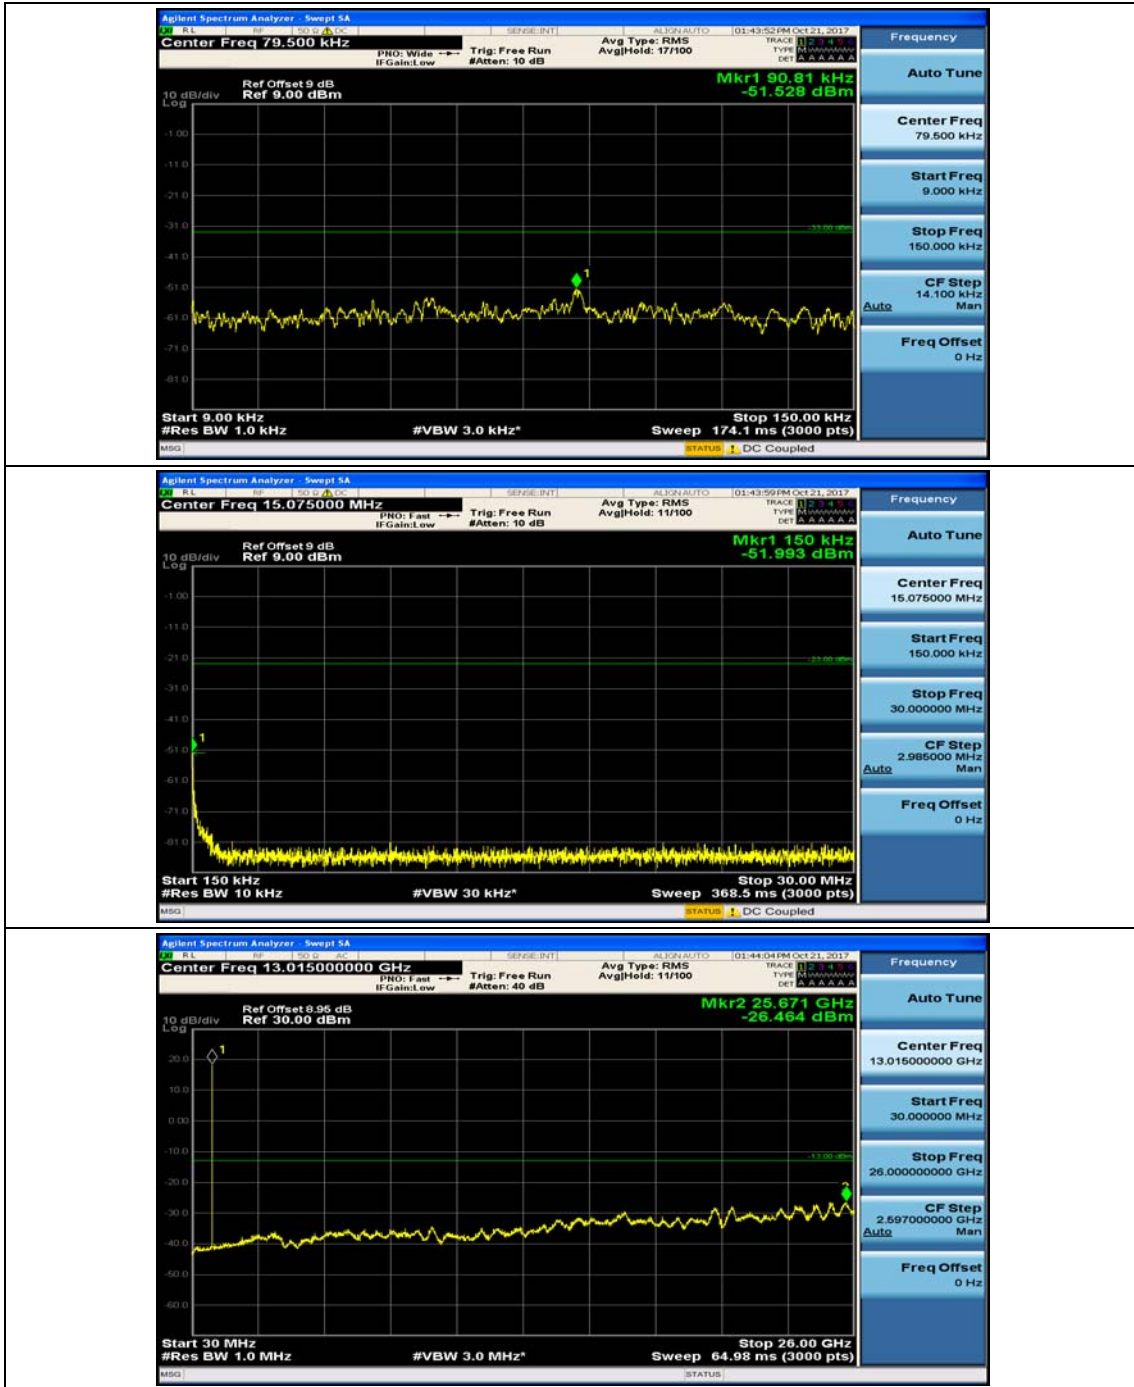

Channel Bandwidth: 3 MHz

(Channel Bandwidth: 3 MHz)_MCH_QPSK_1RB#0

(Channel Bandwidth: 3 MHz)_MCH_QPSK_1RB#7

(Channel Bandwidth: 3 MHz)_HCH_QPSK_1RB#0

(Channel Bandwidth: 3 MHz)_HCH_QPSK_1RB#7

(Channel Bandwidth: 3 MHz)_LCH_16QAM_1RB#0

(Channel Bandwidth: 3 MHz)_LCH_16QAM_1RB#7

(Channel Bandwidth: 3 MHz)_MCH_16QAM_1RB#0

(Channel Bandwidth: 3 MHz)_MCH_16QAM_1RB#7

(Channel Bandwidth: 3 MHz)_HCH_16QAM_1RB#0

(Channel Bandwidth: 3 MHz)_HCH_16QAM_1RB#7

Channel Bandwidth: 5 MHz

(Channel Bandwidth: 5 MHz)_MCH_QPSK_1RB#0

(Channel Bandwidth: 5 MHz)_MCH_QPSK_1RB#12

(Channel Bandwidth: 5 MHz)_HCH_QPSK_1RB#0

(Channel Bandwidth: 5 MHz)_HCH_QPSK_1RB#12

(Channel Bandwidth: 5 MHz)_LCH_16QAM_1RB#0