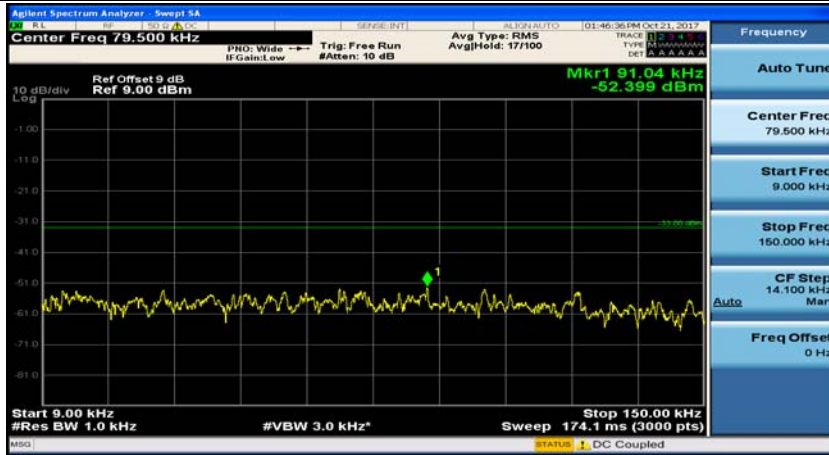

Channel Bandwidth: 3 MHz

(Channel Bandwidth: 3 MHz)_MCH_QPSK_1RB#0

(Channel Bandwidth: 3 MHz)_MCH_QPSK_1RB#7

(Channel Bandwidth: 3 MHz)_HCH_QPSK_1RB#0

(Channel Bandwidth: 3 MHz)_HCH_QPSK_1RB#7

(Channel Bandwidth: 3 MHz)_LCH_16QAM_1RB#0

(Channel Bandwidth: 3 MHz)_LCH_16QAM_1RB#7

(Channel Bandwidth: 3 MHz)_MCH_16QAM_1RB#0

(Channel Bandwidth: 3 MHz)_MCH_16QAM_1RB#7

(Channel Bandwidth: 3 MHz)_HCH_16QAM_1RB#0

(Channel Bandwidth: 3 MHz)_HCH_16QAM_1RB#7