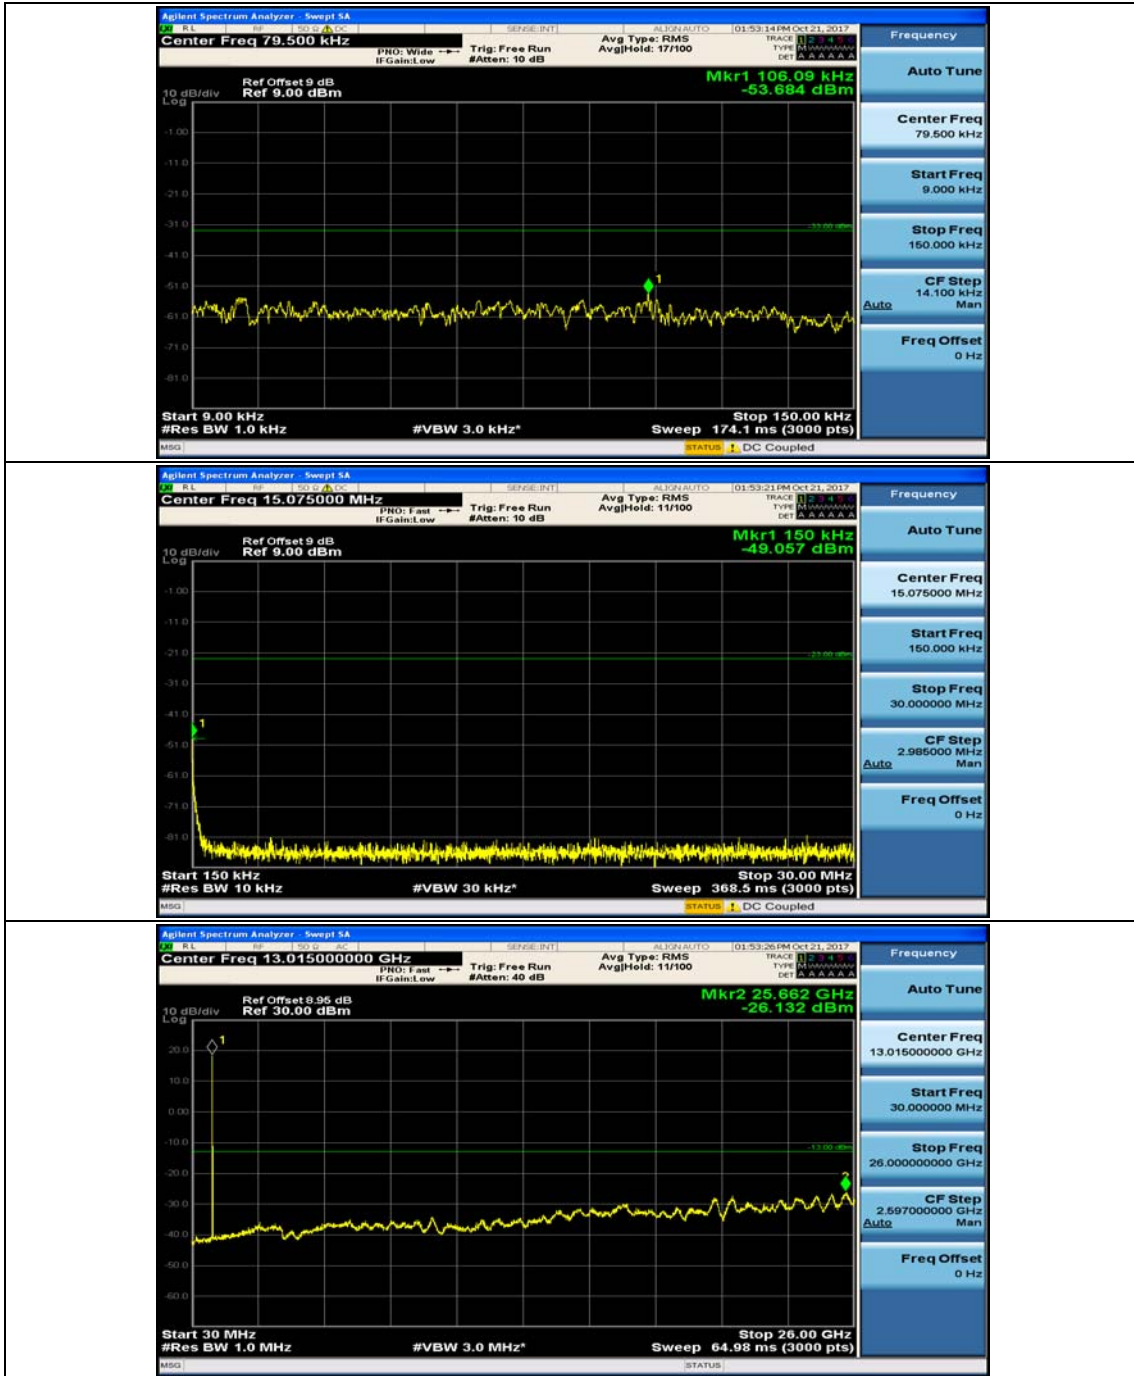

Channel Bandwidth: 5 MHz

(Channel Bandwidth: 5 MHz)_MCH_QPSK_1RB#0

(Channel Bandwidth: 5 MHz)_MCH_QPSK_1RB#12

(Channel Bandwidth: 5 MHz)_HCH_QPSK_1RB#0

(Channel Bandwidth: 5 MHz)_HCH_QPSK_1RB#12

(Channel Bandwidth: 5 MHz)_LCH_16QAM_1RB#0

(Channel Bandwidth: 5 MHz)_LCH_16QAM_1RB#12

(Channel Bandwidth: 5 MHz)_MCH_16QAM_1RB#0

(Channel Bandwidth: 5 MHz)_MCH_16QAM_1RB#12

(Channel Bandwidth: 5 MHz)_HCH_16QAM_1RB#0

(Channel Bandwidth: 5 MHz)_HCH_16QAM_1RB#12