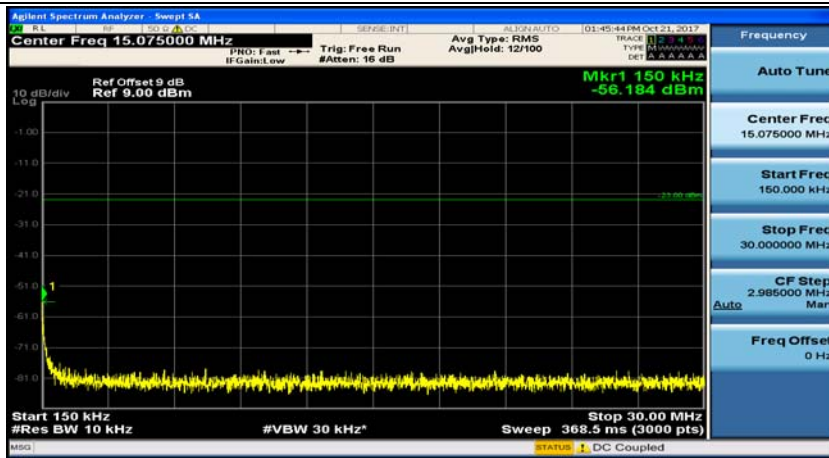

Channel Bandwidth: 3 MHz

(Channel Bandwidth: 3 MHz)_MCH_QPSK_1RB#0

(Channel Bandwidth: 3 MHz)_MCH_QPSK_1RB#7

(Channel Bandwidth: 3 MHz)_HCH_QPSK_1RB#0

(Channel Bandwidth: 3 MHz)_HCH_QPSK_1RB#7

(Channel Bandwidth: 3 MHz)_LCH_16QAM_1RB#0

(Channel Bandwidth: 3 MHz)_LCH_16QAM_1RB#7

(Channel Bandwidth: 3 MHz)_MCH_16QAM_1RB#0

(Channel Bandwidth: 3 MHz)_MCH_16QAM_1RB#7

(Channel Bandwidth: 3 MHz)_HCH_16QAM_1RB#0

(Channel Bandwidth: 3 MHz)_HCH_16QAM_1RB#7