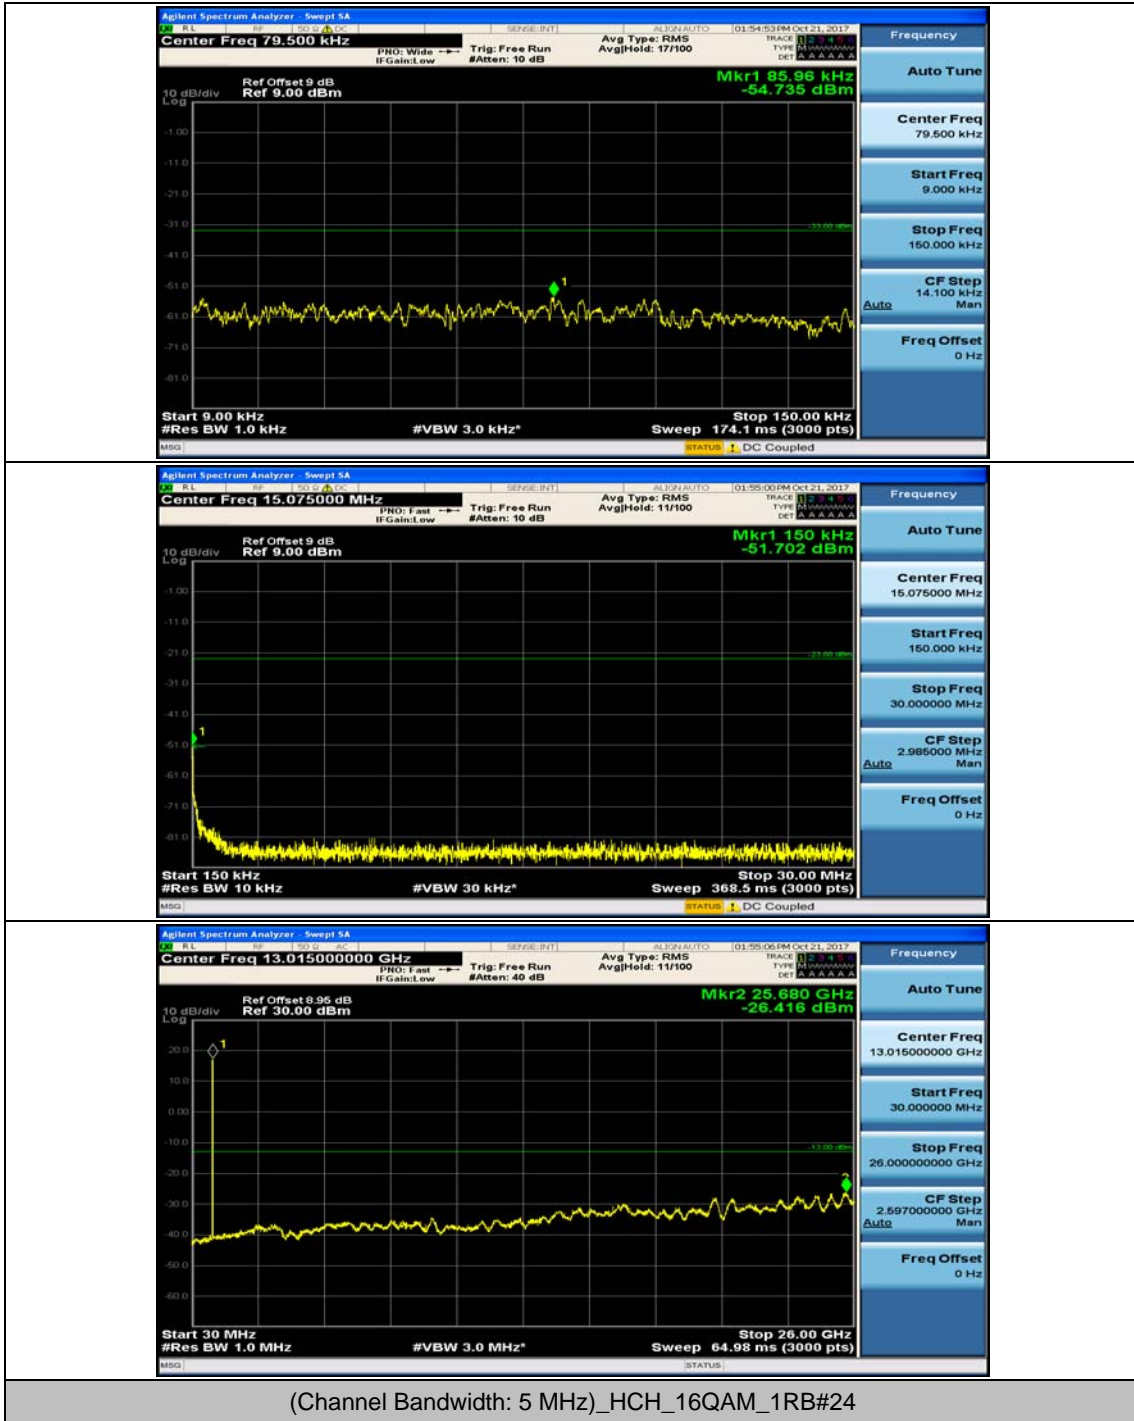

Channel Bandwidth: 5 MHz

(Channel Bandwidth: 5 MHz)_MCH_QPSK_1RB#0

(Channel Bandwidth: 5 MHz)_MCH_QPSK_1RB#12

(Channel Bandwidth: 5 MHz)_HCH_QPSK_1RB#0

(Channel Bandwidth: 5 MHz)_HCH_QPSK_1RB#12

(Channel Bandwidth: 5 MHz)_LCH_16QAM_1RB#0

(Channel Bandwidth: 5 MHz)_LCH_16QAM_1RB#12

(Channel Bandwidth: 5 MHz)_MCH_16QAM_1RB#0

(Channel Bandwidth: 5 MHz)_MCH_16QAM_1RB#12

(Channel Bandwidth: 5 MHz)_HCH_16QAM_1RB#0

(Channel Bandwidth: 5 MHz)_HCH_16QAM_1RB#12

Channel Bandwidth: 10 MHz

Channel Bandwidth: 10 MHz_MCH_QPSK_1RB#0

Channel Bandwidth: 10 MHz_MCH_QPSK_1RB#24

Channel Bandwidth: 10 MHz_HCH_QPSK_1RB#0

Channel Bandwidth: 10 MHz_HCH_QPSK_1RB#24