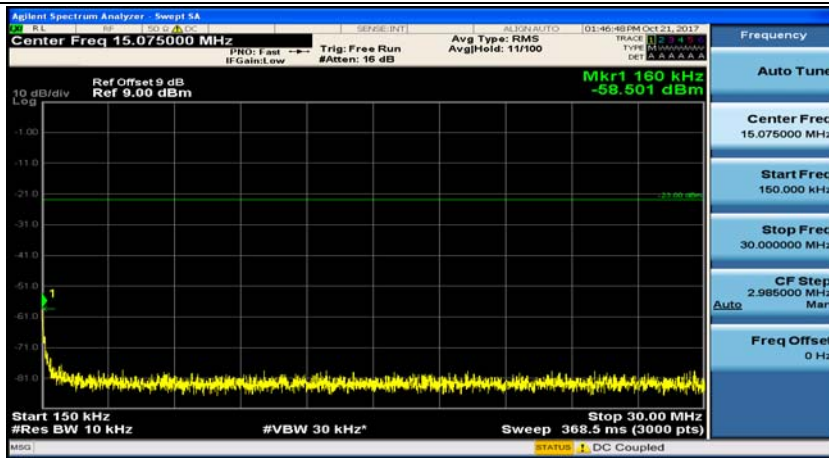

Channel Bandwidth: 3 MHz

(Channel Bandwidth: 3 MHz)_MCH_QPSK_1RB#0

(Channel Bandwidth: 3 MHz)_MCH_QPSK_1RB#7

(Channel Bandwidth: 3 MHz)_HCH_QPSK_1RB#0

(Channel Bandwidth: 3 MHz)_HCH_QPSK_1RB#7

(Channel Bandwidth: 3 MHz)_LCH_16QAM_1RB#0

(Channel Bandwidth: 3 MHz)_LCH_16QAM_1RB#7

(Channel Bandwidth: 3 MHz)_MCH_16QAM_1RB#0

(Channel Bandwidth: 3 MHz)_MCH_16QAM_1RB#7

(Channel Bandwidth: 3 MHz)_HCH_16QAM_1RB#0

(Channel Bandwidth: 3 MHz)_HCH_16QAM_1RB#7