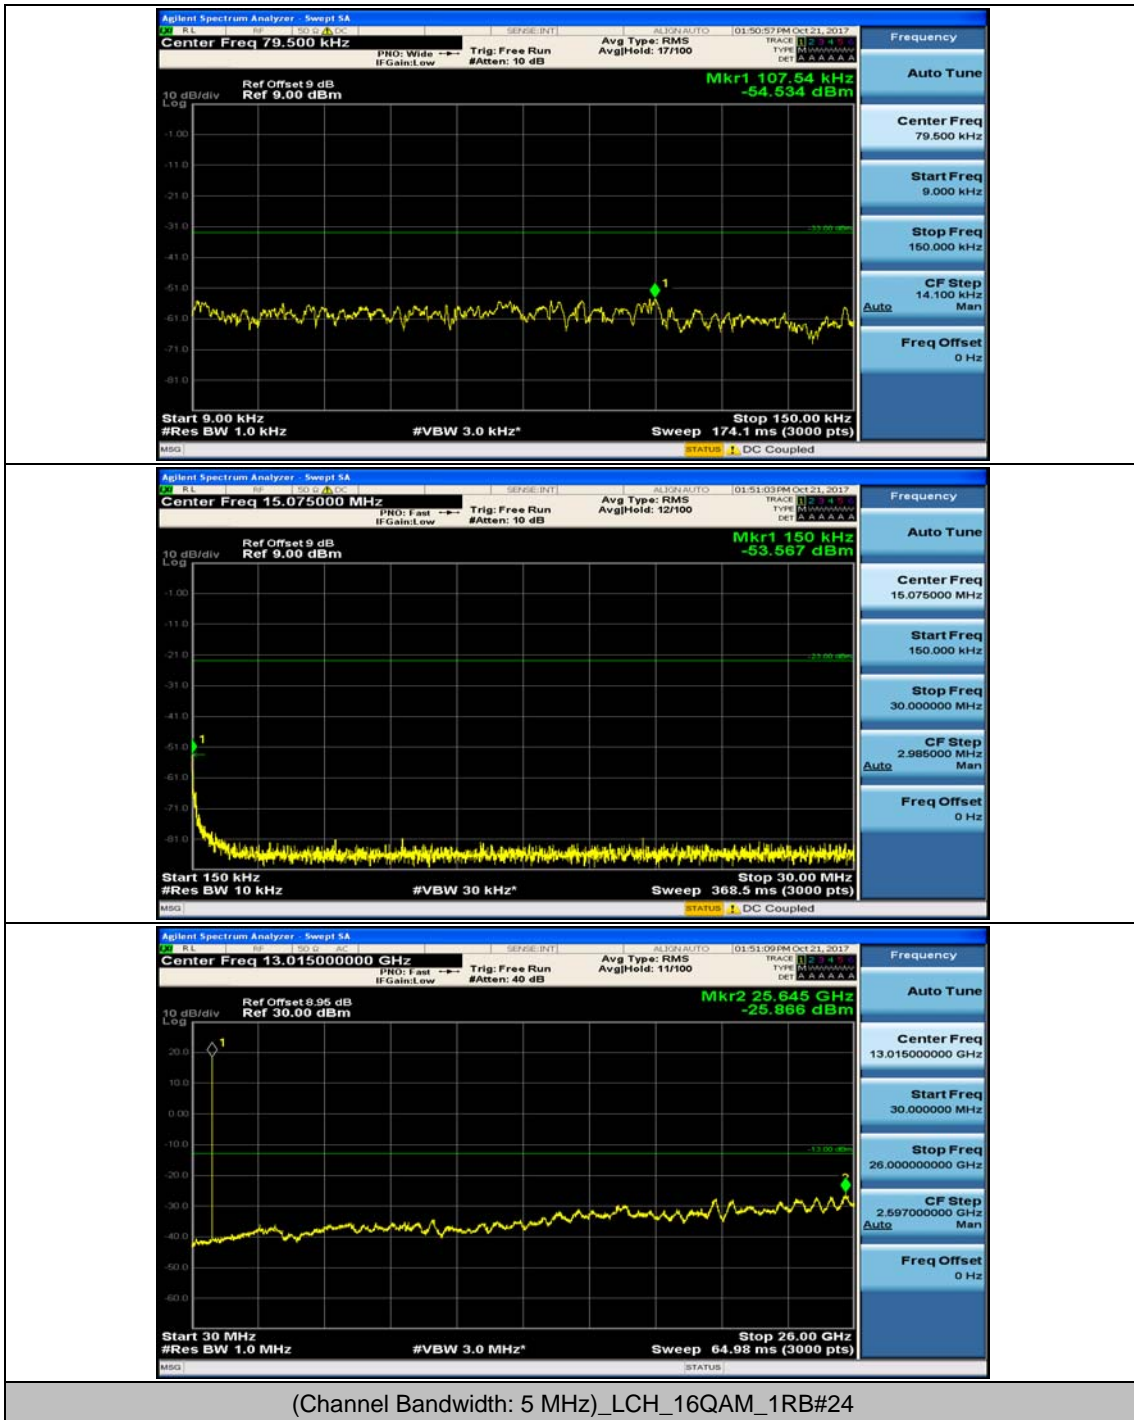

Channel Bandwidth: 5 MHz

(Channel Bandwidth: 5 MHz)_MCH_QPSK_1RB#0

(Channel Bandwidth: 5 MHz)_MCH_QPSK_1RB#12

(Channel Bandwidth: 5 MHz)_HCH_QPSK_1RB#0

(Channel Bandwidth: 5 MHz)_HCH_QPSK_1RB#12

(Channel Bandwidth: 5 MHz)_LCH_16QAM_1RB#0

(Channel Bandwidth: 5 MHz)_LCH_16QAM_1RB#12

(Channel Bandwidth: 5 MHz)_MCH_16QAM_1RB#0

(Channel Bandwidth: 5 MHz)_MCH_16QAM_1RB#12

(Channel Bandwidth: 5 MHz)_HCH_16QAM_1RB#0

(Channel Bandwidth: 5 MHz)_HCH_16QAM_1RB#12