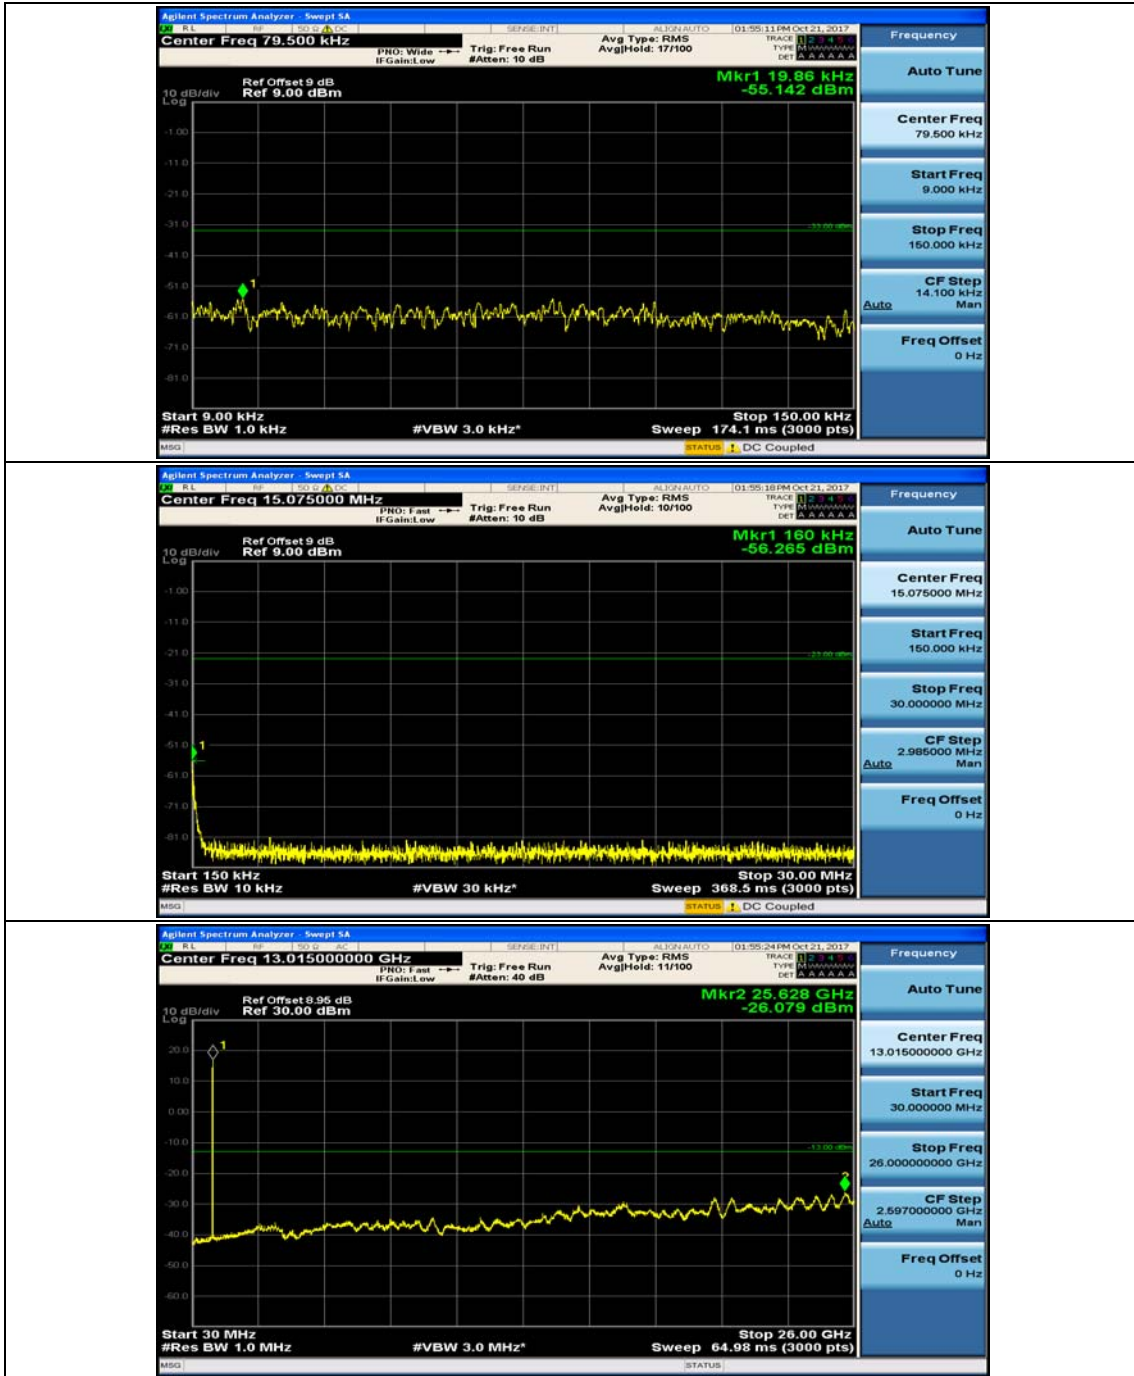

Channel Bandwidth: 5 MHz

(Channel Bandwidth: 5 MHz)_MCH_QPSK_1RB#0

(Channel Bandwidth: 5 MHz)_MCH_QPSK_1RB#12

(Channel Bandwidth: 5 MHz)_HCH_QPSK_1RB#0

(Channel Bandwidth: 5 MHz)_HCH_QPSK_1RB#12

(Channel Bandwidth: 5 MHz)_LCH_16QAM_1RB#0

(Channel Bandwidth: 5 MHz)_LCH_16QAM_1RB#12

(Channel Bandwidth: 5 MHz)_MCH_16QAM_1RB#0

(Channel Bandwidth: 5 MHz)_MCH_16QAM_1RB#12

(Channel Bandwidth: 5 MHz)_HCH_16QAM_1RB#0

(Channel Bandwidth: 5 MHz)_HCH_16QAM_1RB#12

Channel Bandwidth: 10 MHz

Channel Bandwidth: 10 MHz_MCH_QPSK_1RB#0

Channel Bandwidth: 10 MHz_MCH_QPSK_1RB#24

Channel Bandwidth: 10 MHz_HCH_QPSK_1RB#0

Channel Bandwidth: 10 MHz_HCH_QPSK_1RB#24