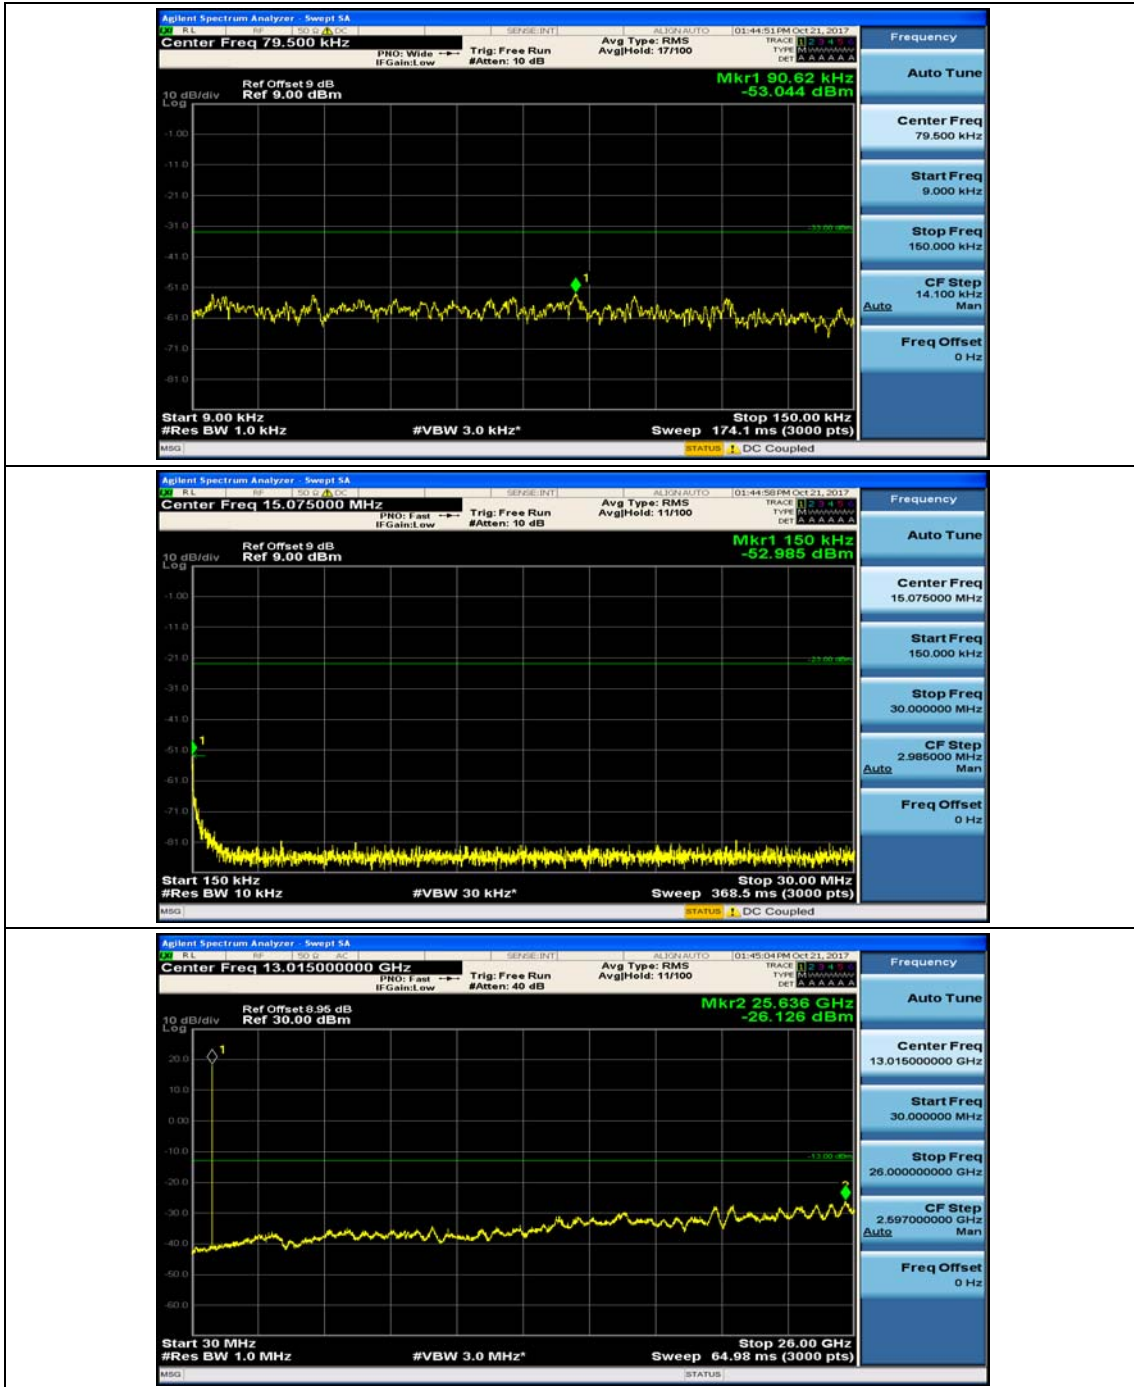

Channel Bandwidth: 3 MHz

(Channel Bandwidth: 3 MHz)_MCH_QPSK_1RB#0

(Channel Bandwidth: 3 MHz)_MCH_QPSK_1RB#7

(Channel Bandwidth: 3 MHz)_HCH_QPSK_1RB#0

(Channel Bandwidth: 3 MHz)_HCH_QPSK_1RB#7

(Channel Bandwidth: 3 MHz)_LCH_16QAM_1RB#0

(Channel Bandwidth: 3 MHz)_LCH_16QAM_1RB#7

(Channel Bandwidth: 3 MHz)_MCH_16QAM_1RB#0

(Channel Bandwidth: 3 MHz)_MCH_16QAM_1RB#7

(Channel Bandwidth: 3 MHz)_HCH_16QAM_1RB#0

(Channel Bandwidth: 3 MHz)_HCH_16QAM_1RB#7

Channel Bandwidth: 5 MHz

(Channel Bandwidth: 5 MHz)_MCH_QPSK_1RB#0

(Channel Bandwidth: 5 MHz)_MCH_QPSK_1RB#12

(Channel Bandwidth: 5 MHz)_HCH_QPSK_1RB#0

(Channel Bandwidth: 5 MHz)_HCH_QPSK_1RB#12

(Channel Bandwidth: 5 MHz)_LCH_16QAM_1RB#0