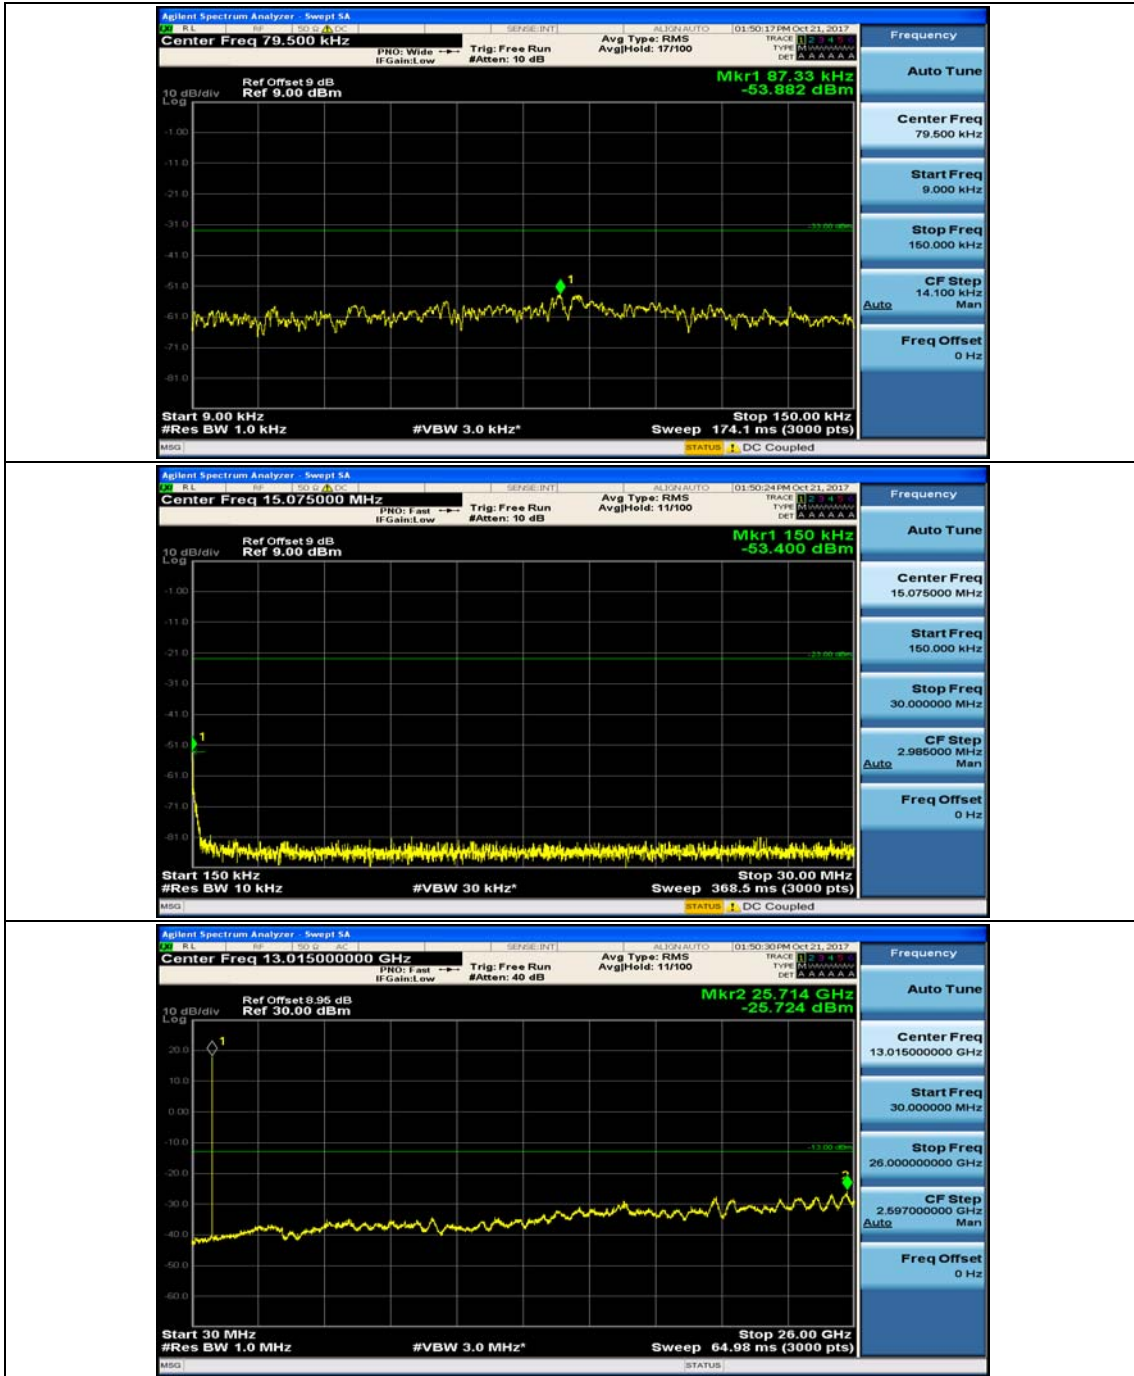

Channel Bandwidth: 3 MHz

(Channel Bandwidth: 3 MHz)_MCH_QPSK_1RB#0

(Channel Bandwidth: 3 MHz)_MCH_QPSK_1RB#7

(Channel Bandwidth: 3 MHz)_HCH_QPSK_1RB#0

(Channel Bandwidth: 3 MHz)_HCH_QPSK_1RB#7

(Channel Bandwidth: 3 MHz)_LCH_16QAM_1RB#0

(Channel Bandwidth: 3 MHz)_LCH_16QAM_1RB#7

(Channel Bandwidth: 3 MHz)_MCH_16QAM_1RB#0

(Channel Bandwidth: 3 MHz)_MCH_16QAM_1RB#7

(Channel Bandwidth: 3 MHz)_HCH_16QAM_1RB#0

(Channel Bandwidth: 3 MHz)_HCH_16QAM_1RB#7

Channel Bandwidth: 5 MHz

(Channel Bandwidth: 5 MHz)_MCH_QPSK_1RB#0

(Channel Bandwidth: 5 MHz)_MCH_QPSK_1RB#12

(Channel Bandwidth: 5 MHz)_HCH_QPSK_1RB#0

(Channel Bandwidth: 5 MHz)_HCH_QPSK_1RB#12

(Channel Bandwidth: 5 MHz)_LCH_16QAM_1RB#0