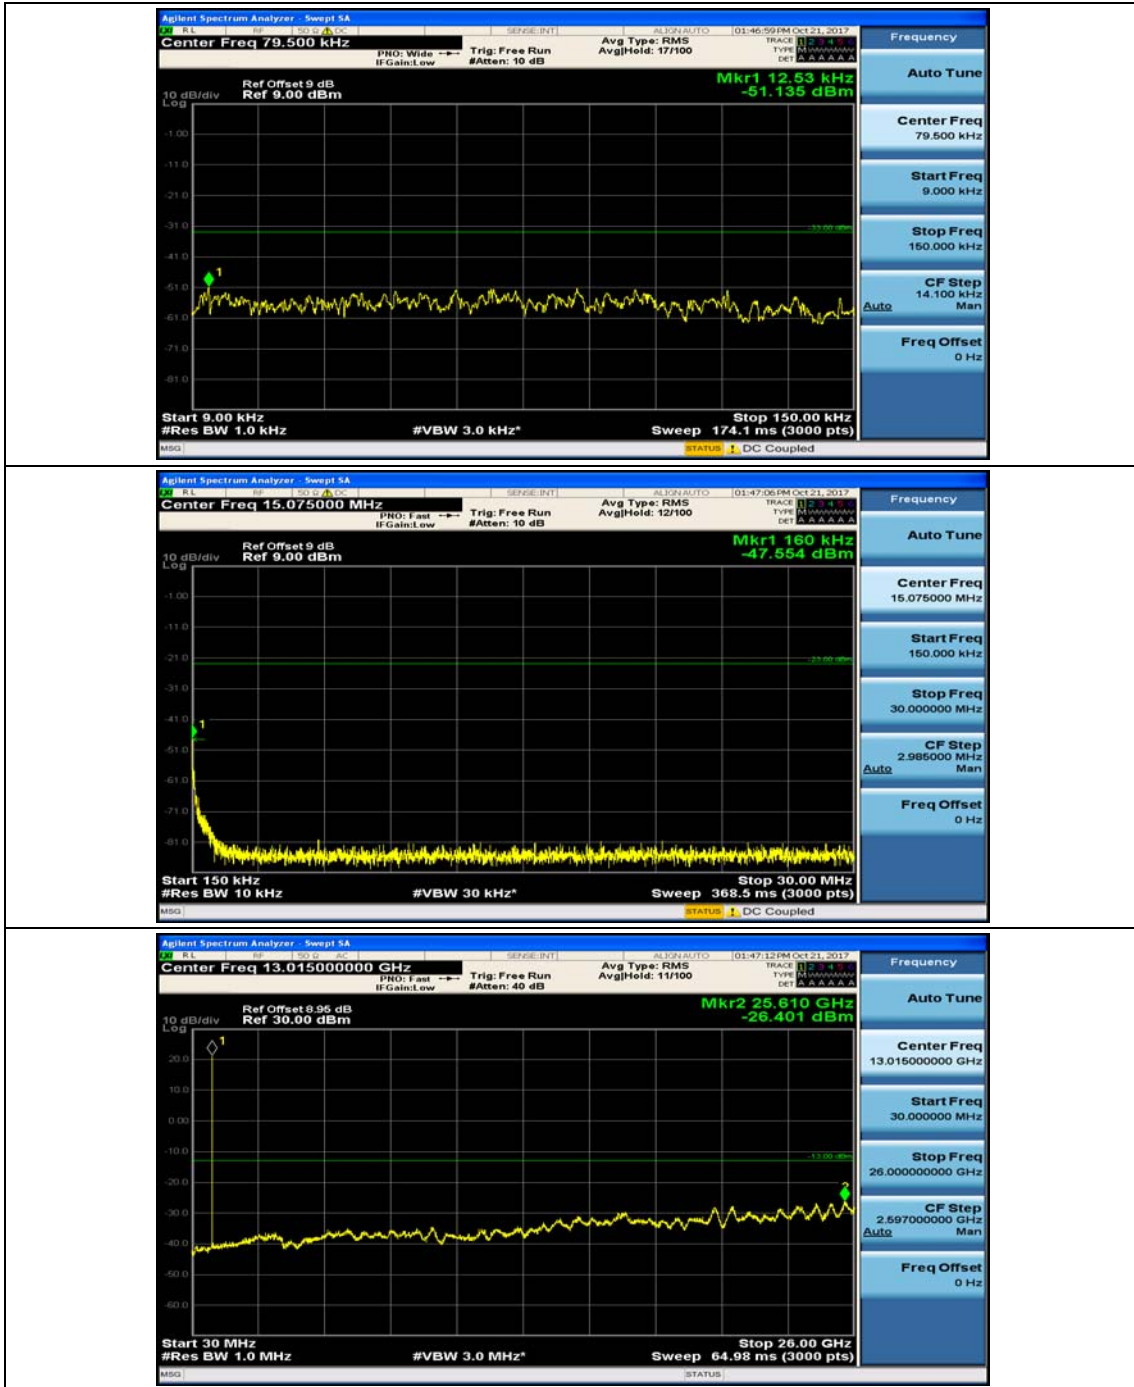

Channel Bandwidth: 3 MHz

(Channel Bandwidth: 3 MHz)_MCH_QPSK_1RB#0

(Channel Bandwidth: 3 MHz)_MCH_QPSK_1RB#7

(Channel Bandwidth: 3 MHz)_HCH_QPSK_1RB#0

(Channel Bandwidth: 3 MHz)_HCH_QPSK_1RB#7

(Channel Bandwidth: 3 MHz)_LCH_16QAM_1RB#0

(Channel Bandwidth: 3 MHz)_LCH_16QAM_1RB#7

(Channel Bandwidth: 3 MHz)_MCH_16QAM_1RB#0

(Channel Bandwidth: 3 MHz)_MCH_16QAM_1RB#7

(Channel Bandwidth: 3 MHz)_HCH_16QAM_1RB#0

(Channel Bandwidth: 3 MHz)_HCH_16QAM_1RB#7

Channel Bandwidth: 5 MHz

(Channel Bandwidth: 5 MHz)_MCH_QPSK_1RB#0

(Channel Bandwidth: 5 MHz)_MCH_QPSK_1RB#12

(Channel Bandwidth: 5 MHz)_HCH_QPSK_1RB#0

(Channel Bandwidth: 5 MHz)_HCH_QPSK_1RB#12

(Channel Bandwidth: 5 MHz)_LCH_16QAM_1RB#0