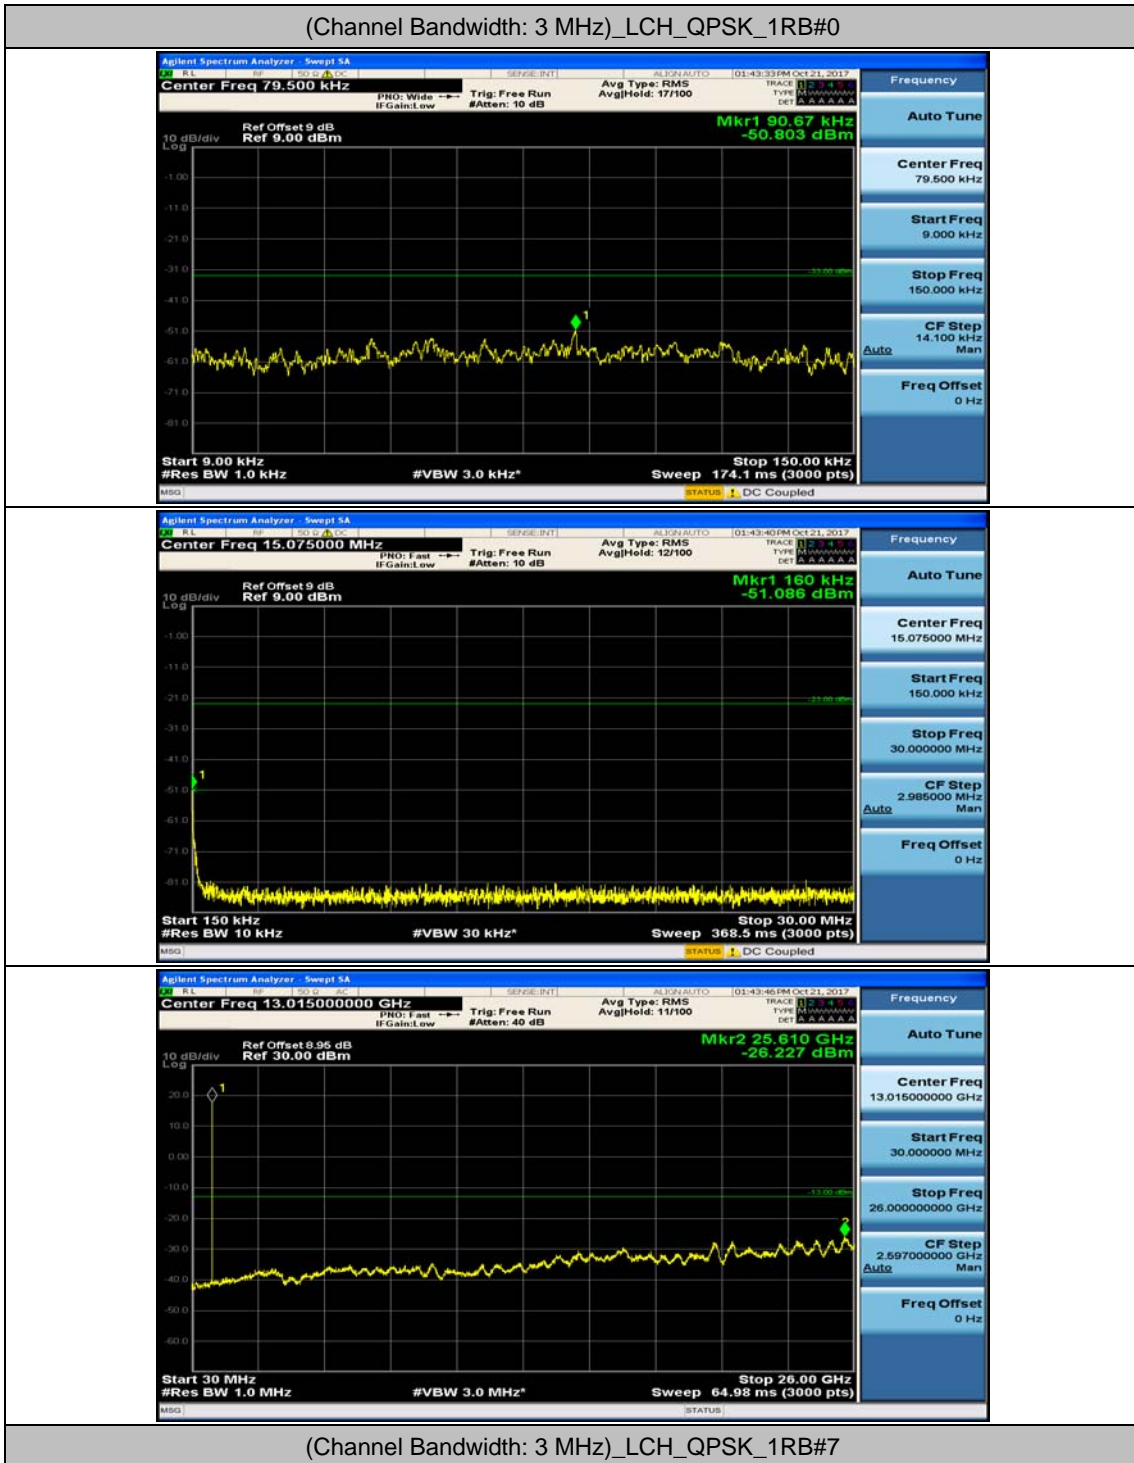

Channel Bandwidth: 3 MHz

(Channel Bandwidth: 3 MHz)_MCH_QPSK_1RB#0

(Channel Bandwidth: 3 MHz)_MCH_QPSK_1RB#7

(Channel Bandwidth: 3 MHz)_HCH_QPSK_1RB#0

(Channel Bandwidth: 3 MHz)_HCH_QPSK_1RB#7

(Channel Bandwidth: 3 MHz)_LCH_16QAM_1RB#0

(Channel Bandwidth: 3 MHz)_LCH_16QAM_1RB#7

(Channel Bandwidth: 3 MHz)_MCH_16QAM_1RB#0

(Channel Bandwidth: 3 MHz)_MCH_16QAM_1RB#7

(Channel Bandwidth: 3 MHz)_HCH_16QAM_1RB#0

(Channel Bandwidth: 3 MHz)_HCH_16QAM_1RB#7