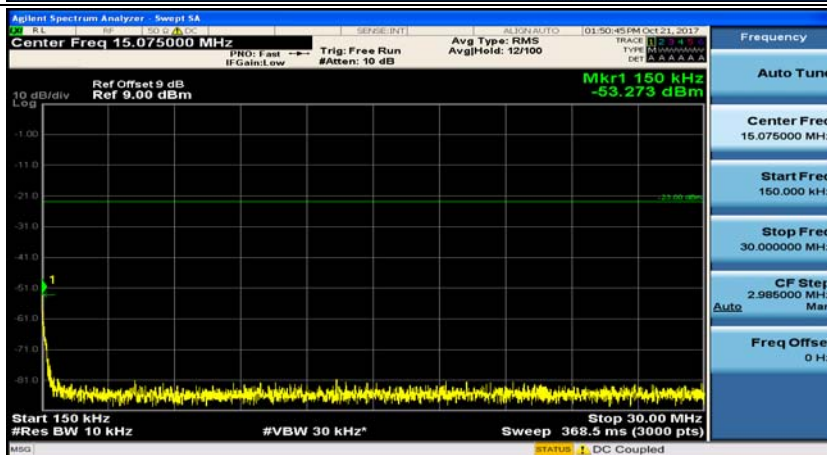

Channel Bandwidth: 5 MHz

(Channel Bandwidth: 5 MHz)_MCH_QPSK_1RB#0

(Channel Bandwidth: 5 MHz)_MCH_QPSK_1RB#12

(Channel Bandwidth: 5 MHz)_HCH_QPSK_1RB#0

(Channel Bandwidth: 5 MHz)_HCH_QPSK_1RB#12

(Channel Bandwidth: 5 MHz)_LCH_16QAM_1RB#0