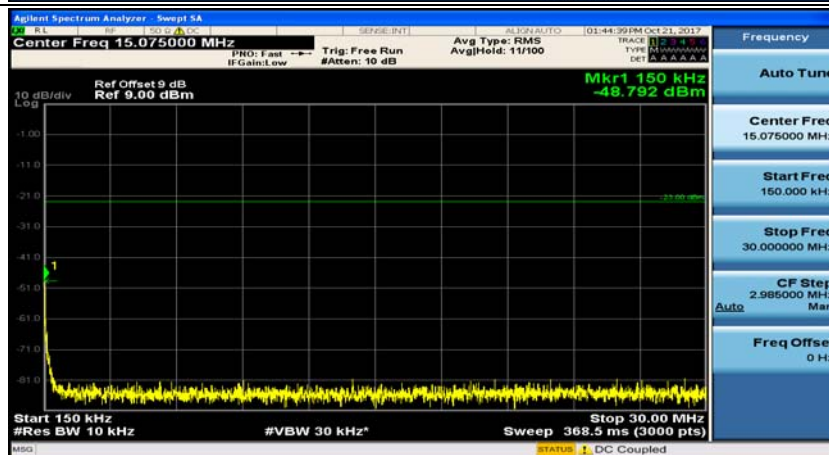

Channel Bandwidth: 3 MHz

(Channel Bandwidth: 3 MHz)_MCH_QPSK_1RB#0

(Channel Bandwidth: 3 MHz)_MCH_QPSK_1RB#7

(Channel Bandwidth: 3 MHz)_HCH_QPSK_1RB#0

(Channel Bandwidth: 3 MHz)_HCH_QPSK_1RB#7

(Channel Bandwidth: 3 MHz)_LCH_16QAM_1RB#0

(Channel Bandwidth: 3 MHz)_LCH_16QAM_1RB#7

(Channel Bandwidth: 3 MHz)_MCH_16QAM_1RB#0

(Channel Bandwidth: 3 MHz)_MCH_16QAM_1RB#7

(Channel Bandwidth: 3 MHz)_HCH_16QAM_1RB#0

(Channel Bandwidth: 3 MHz)_HCH_16QAM_1RB#7