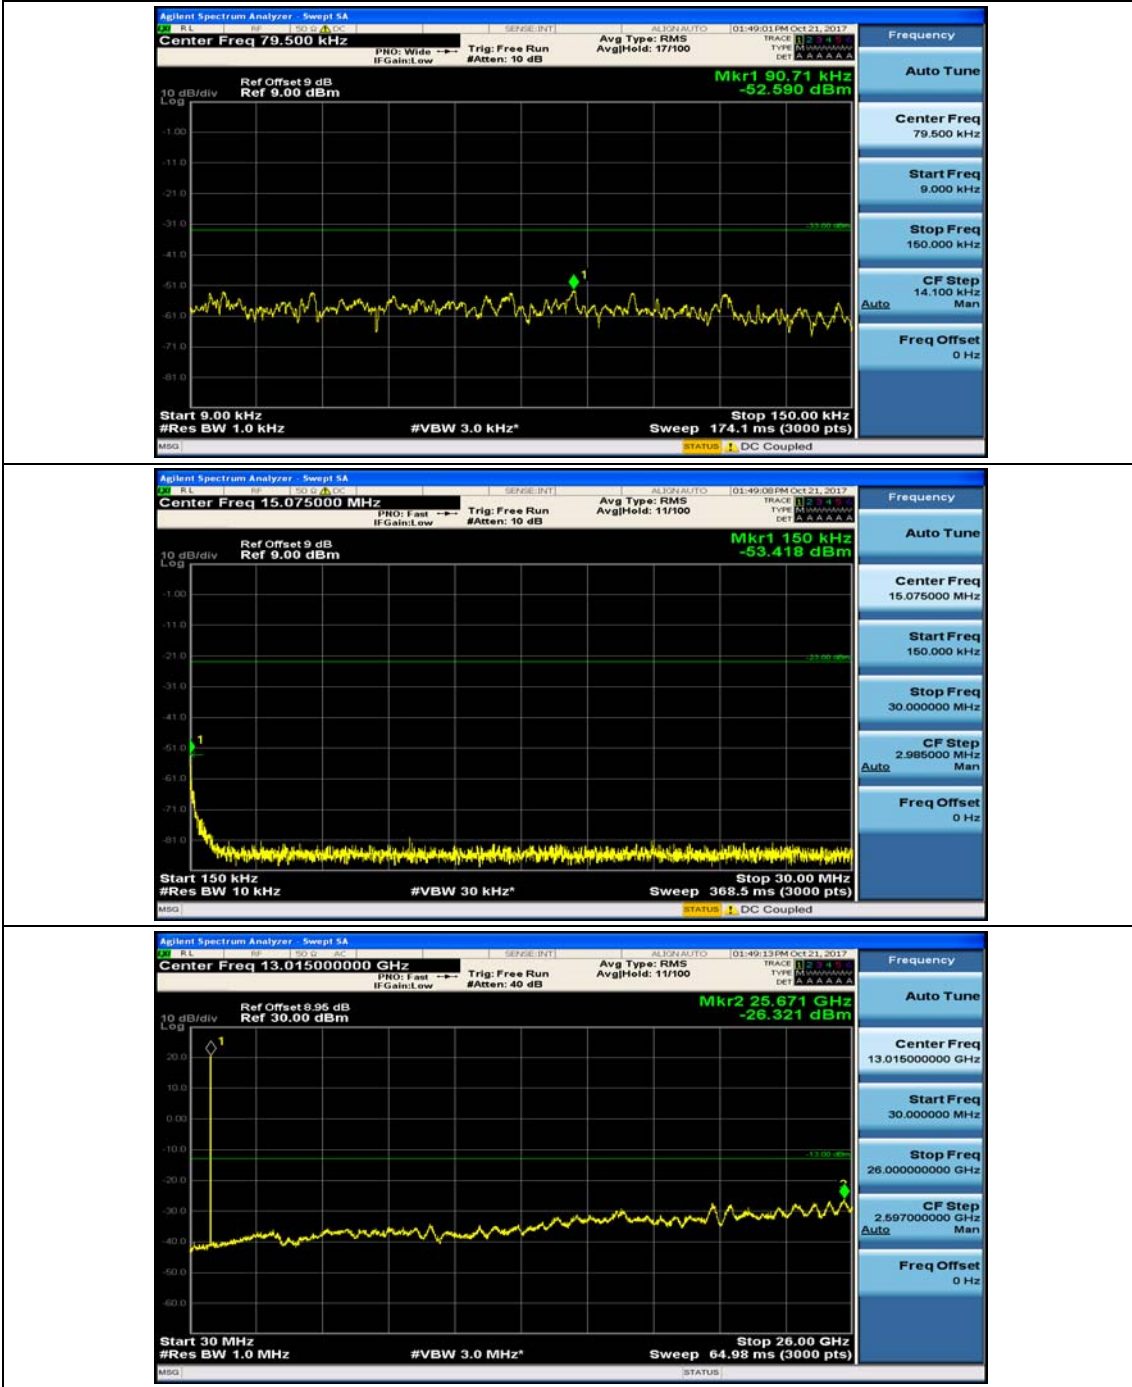

Channel Bandwidth: 3 MHz

(Channel Bandwidth: 3 MHz)_MCH_QPSK_1RB#0

(Channel Bandwidth: 3 MHz)_MCH_QPSK_1RB#7

(Channel Bandwidth: 3 MHz)_HCH_QPSK_1RB#0

(Channel Bandwidth: 3 MHz)_HCH_QPSK_1RB#7

(Channel Bandwidth: 3 MHz)_LCH_16QAM_1RB#0

(Channel Bandwidth: 3 MHz)_LCH_16QAM_1RB#7

(Channel Bandwidth: 3 MHz)_MCH_16QAM_1RB#0

(Channel Bandwidth: 3 MHz)_MCH_16QAM_1RB#7

(Channel Bandwidth: 3 MHz)_HCH_16QAM_1RB#0

(Channel Bandwidth: 3 MHz)_HCH_16QAM_1RB#7

Channel Bandwidth: 5 MHz

(Channel Bandwidth: 5 MHz)_MCH_QPSK_1RB#0

(Channel Bandwidth: 5 MHz)_MCH_QPSK_1RB#12

(Channel Bandwidth: 5 MHz)_HCH_QPSK_1RB#0

(Channel Bandwidth: 5 MHz)_HCH_QPSK_1RB#12

(Channel Bandwidth: 5 MHz)_LCH_16QAM_1RB#0