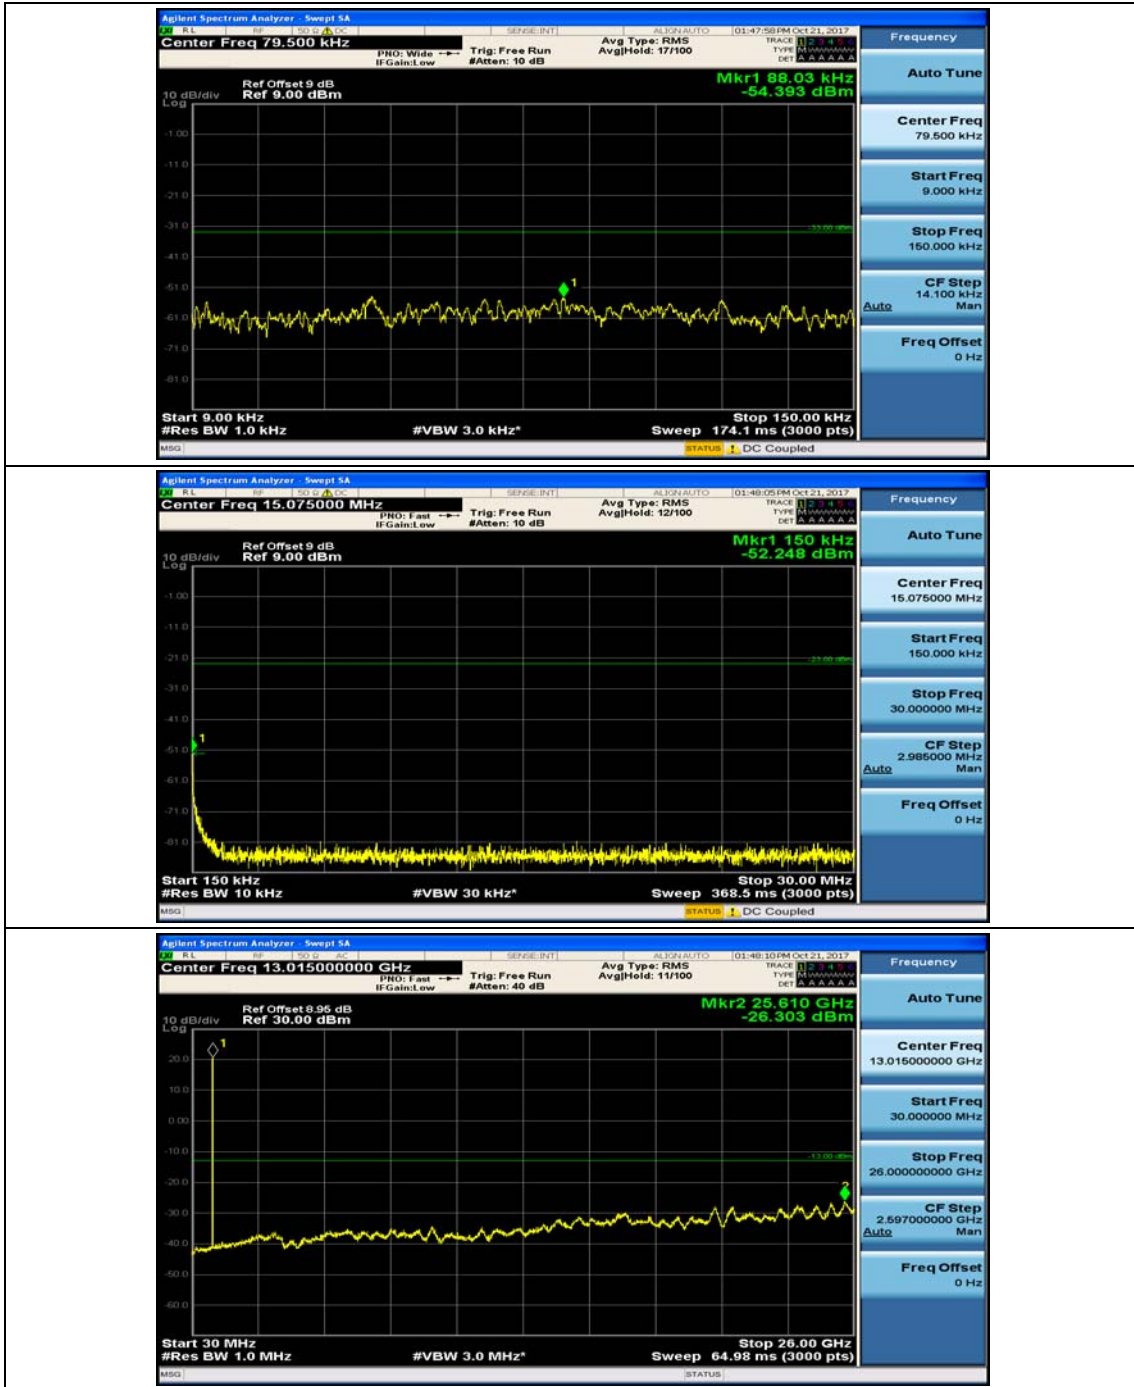

Channel Bandwidth: 3 MHz

(Channel Bandwidth: 3 MHz)_MCH_QPSK_1RB#0

(Channel Bandwidth: 3 MHz)_MCH_QPSK_1RB#7

(Channel Bandwidth: 3 MHz)_HCH_QPSK_1RB#0

(Channel Bandwidth: 3 MHz)_HCH_QPSK_1RB#7

(Channel Bandwidth: 3 MHz)_LCH_16QAM_1RB#0

(Channel Bandwidth: 3 MHz)_LCH_16QAM_1RB#7

(Channel Bandwidth: 3 MHz)_MCH_16QAM_1RB#0

(Channel Bandwidth: 3 MHz)_MCH_16QAM_1RB#7

(Channel Bandwidth: 3 MHz)_HCH_16QAM_1RB#0

(Channel Bandwidth: 3 MHz)_HCH_16QAM_1RB#7

Channel Bandwidth: 5 MHz

(Channel Bandwidth: 5 MHz)_MCH_QPSK_1RB#0

(Channel Bandwidth: 5 MHz)_MCH_QPSK_1RB#12

(Channel Bandwidth: 5 MHz)_HCH_QPSK_1RB#0

(Channel Bandwidth: 5 MHz)_HCH_QPSK_1RB#12

(Channel Bandwidth: 5 MHz)_LCH_16QAM_1RB#0