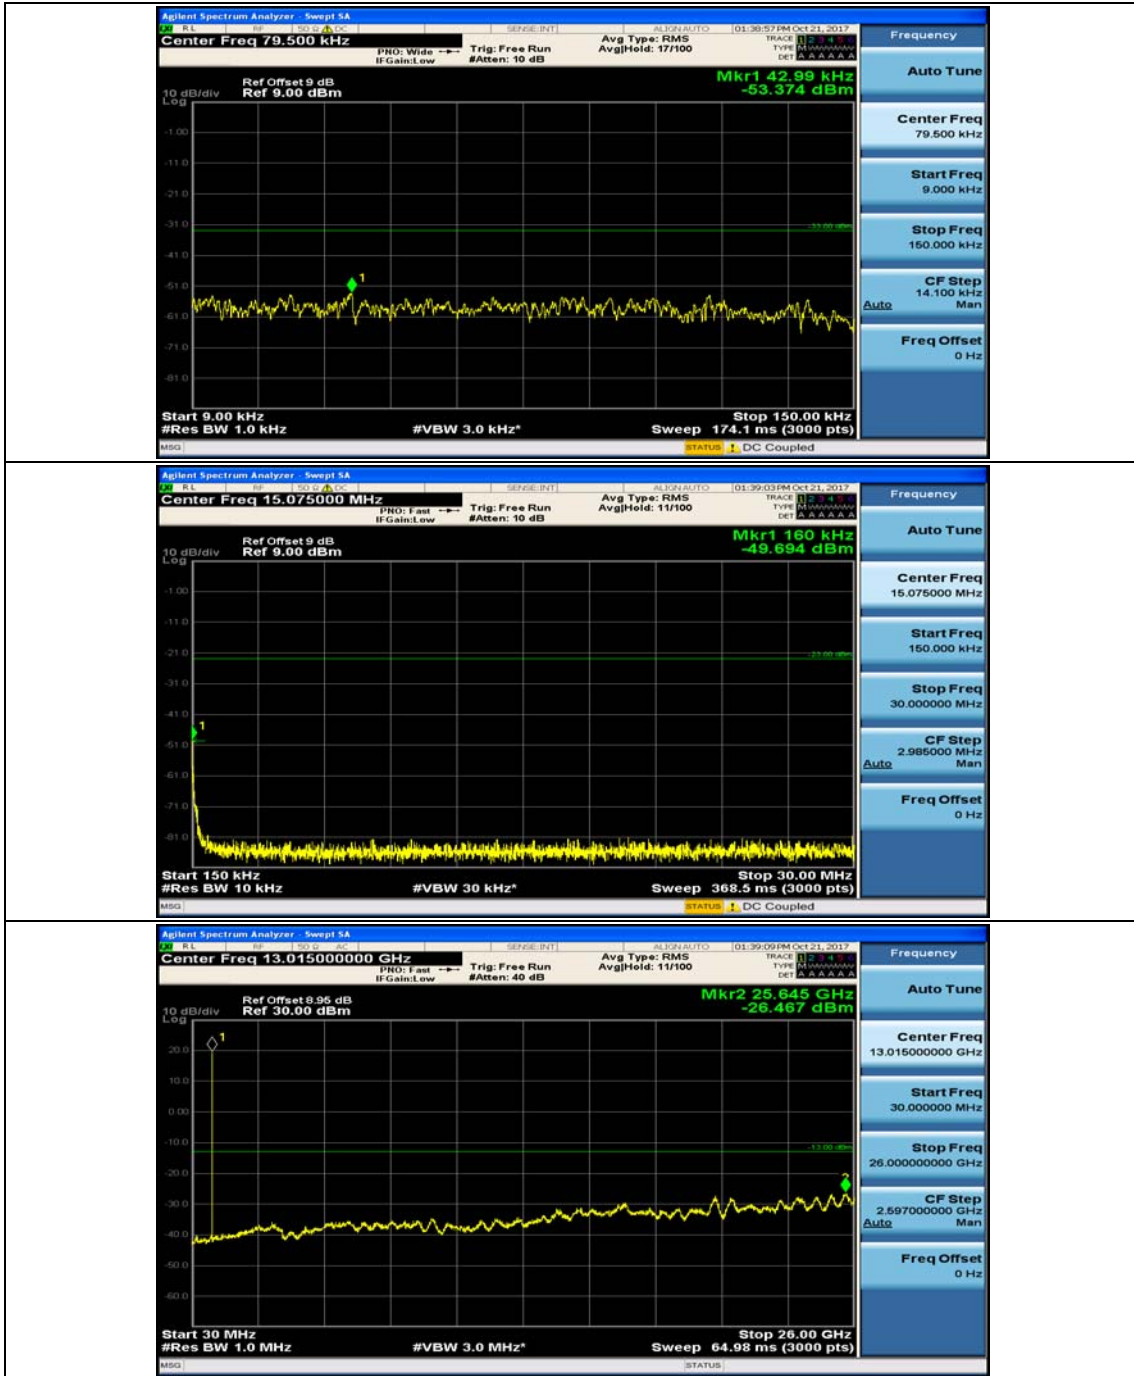

Appendix E: Conducted Spurious Emission

Test Graphs

Channel Bandwidth: 1.4 MHz

(Channel Bandwidth: 1.4 MHz)_MCH_QPSK_1RB#0

(Channel Bandwidth: 1.4 MHz)_MCH_QPSK_1RB#3

(Channel Bandwidth: 1.4 MHz)_HCH_QPSK_1RB#0

(Channel Bandwidth: 1.4 MHz)_HCH_QPSK_1RB#3

(Channel Bandwidth: 1.4 MHz)_LCH_16QAM_1RB#0

(Channel Bandwidth: 1.4 MHz)_LCH_16QAM_1RB#3

(Channel Bandwidth: 1.4 MHz)_MCH_16QAM_1RB#0

(Channel Bandwidth: 1.4 MHz)_MCH_16QAM_1RB#3

(Channel Bandwidth: 1.4 MHz)_HCH_16QAM_1RB#0

(Channel Bandwidth: 1.4 MHz)_HCH_16QAM_1RB#3