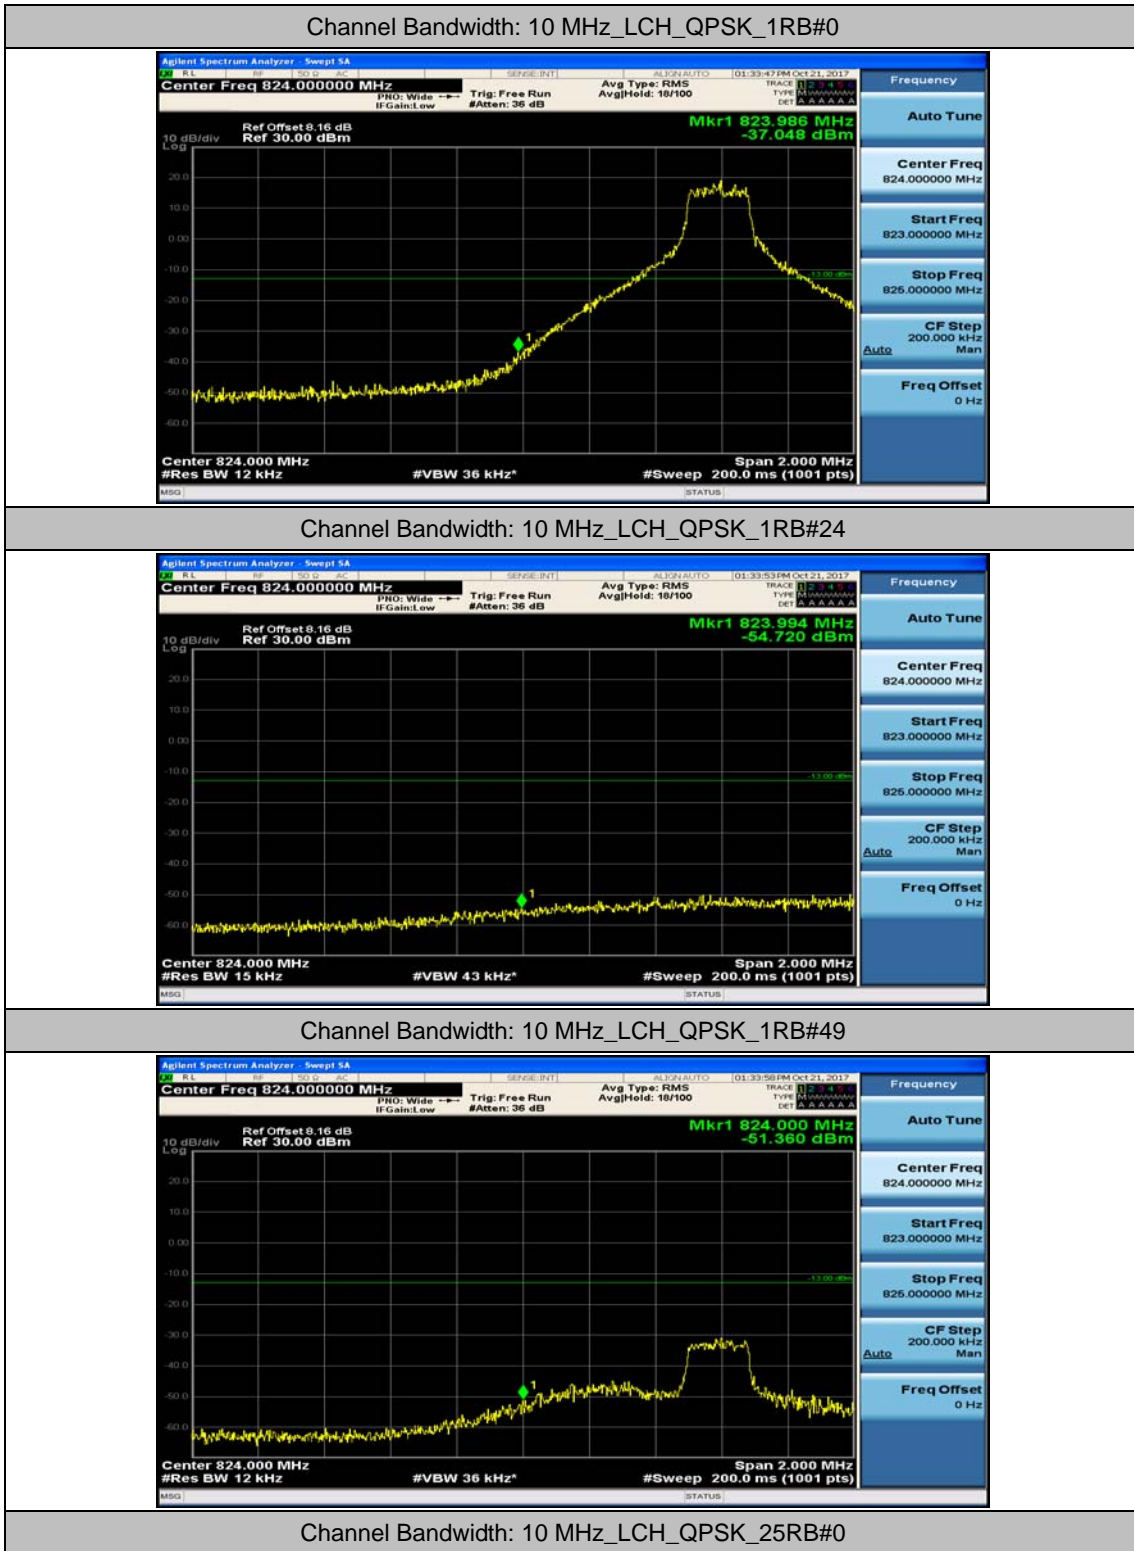

(Channel Bandwidth: 5 MHz)_HCH_16QAM_1RB#12

(Channel Bandwidth: 5 MHz)_HCH_16QAM_1RB#24

(Channel Bandwidth: 5 MHz)_HCH_16QAM_12RB#0

(Channel Bandwidth: 5 MHz)_HCH_16QAM_12RB#6

(Channel Bandwidth: 5 MHz)_HCH_16QAM_12RB#13

(Channel Bandwidth: 5 MHz)_HCH_16QAM_25RB#0

Channel Bandwidth: 10 MHz

Channel Bandwidth: 10 MHz_LCH_QPSK_25RB#12

Channel Bandwidth: 10 MHz_LCH_QPSK_25RB#25

Channel Bandwidth: 10 MHz_LCH_QPSK_50RB#0

Channel Bandwidth: 10 MHz_HCH_QPSK_1RB#0