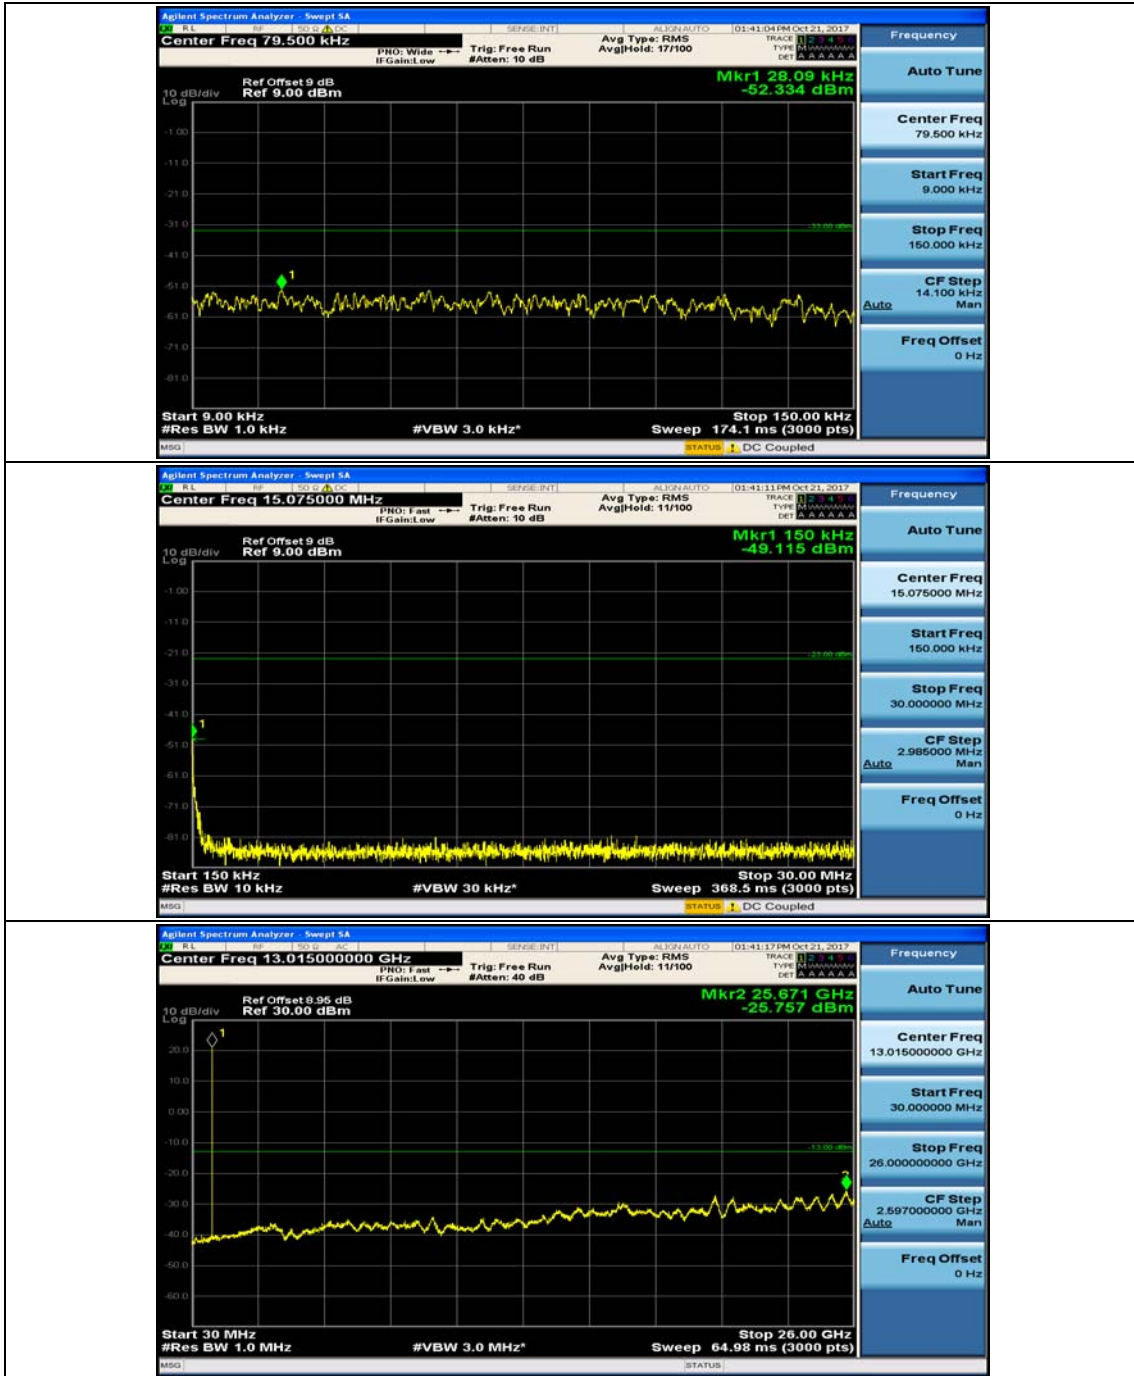

Appendix E: Conducted Spurious Emission

Test Graphs

Channel Bandwidth: 1.4 MHz

(Channel Bandwidth: 1.4 MHz)_MCH_QPSK_1RB#0

(Channel Bandwidth: 1.4 MHz)_MCH_QPSK_1RB#3

(Channel Bandwidth: 1.4 MHz)_HCH_QPSK_1RB#0

(Channel Bandwidth: 1.4 MHz)_HCH_QPSK_1RB#3

(Channel Bandwidth: 1.4 MHz)_LCH_16QAM_1RB#0

(Channel Bandwidth: 1.4 MHz)_LCH_16QAM_1RB#3

(Channel Bandwidth: 1.4 MHz)_MCH_16QAM_1RB#0

(Channel Bandwidth: 1.4 MHz)_MCH_16QAM_1RB#3