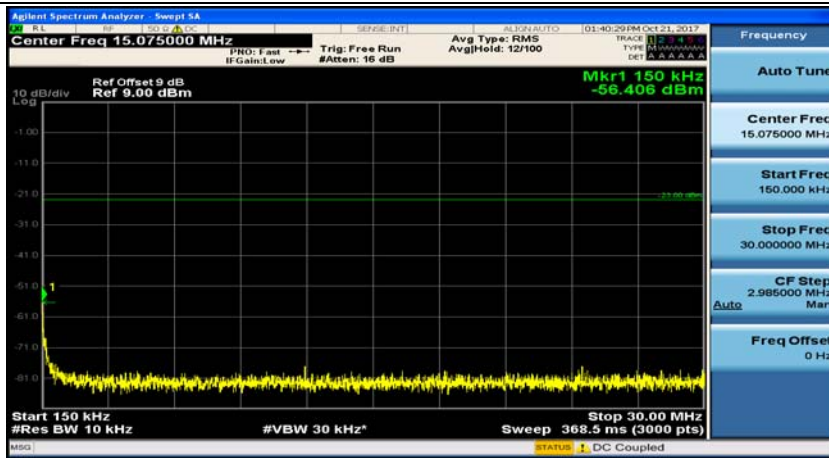

(Channel Bandwidth: 1.4 MHz)_HCH_QPSK_1RB#3

(Channel Bandwidth: 1.4 MHz)_LCH_16QAM_1RB#0

(Channel Bandwidth: 1.4 MHz)_LCH_16QAM_1RB#3

(Channel Bandwidth: 1.4 MHz)_MCH_16QAM_1RB#0

(Channel Bandwidth: 1.4 MHz)_MCH_16QAM_1RB#3