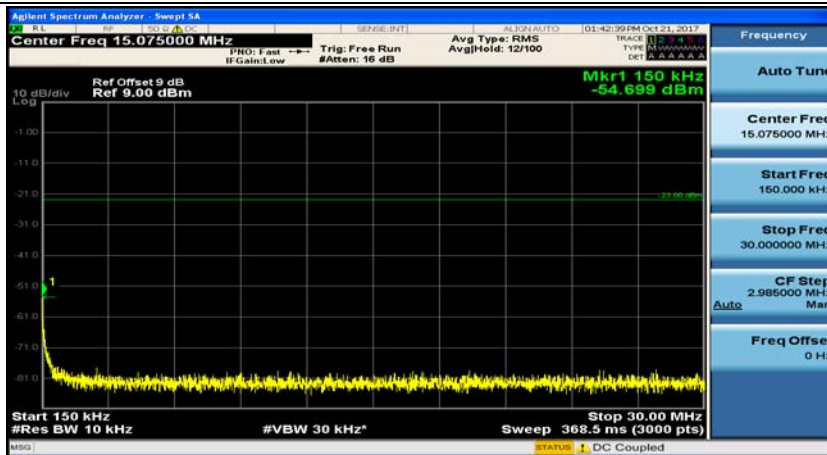

(Channel Bandwidth: 1.4 MHz)_HCH_16QAM_1RB#0

(Channel Bandwidth: 1.4 MHz)_HCH_16QAM_1RB#3