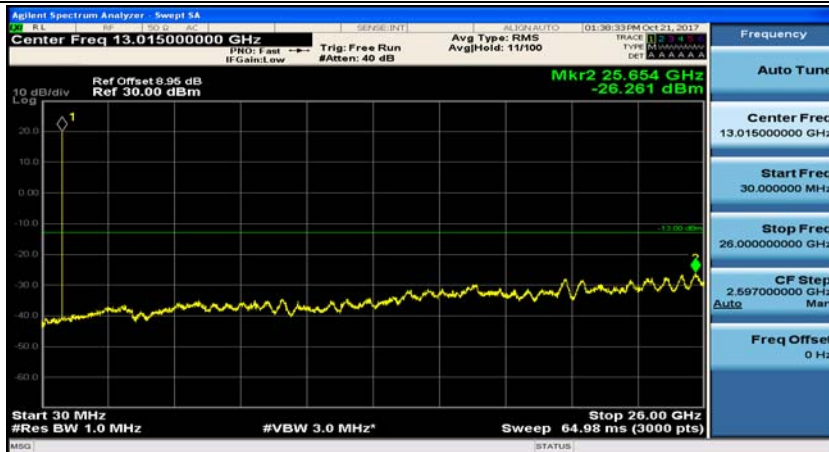

(Channel Bandwidth: 1.4 MHz)_LCH_16QAM_1RB#0