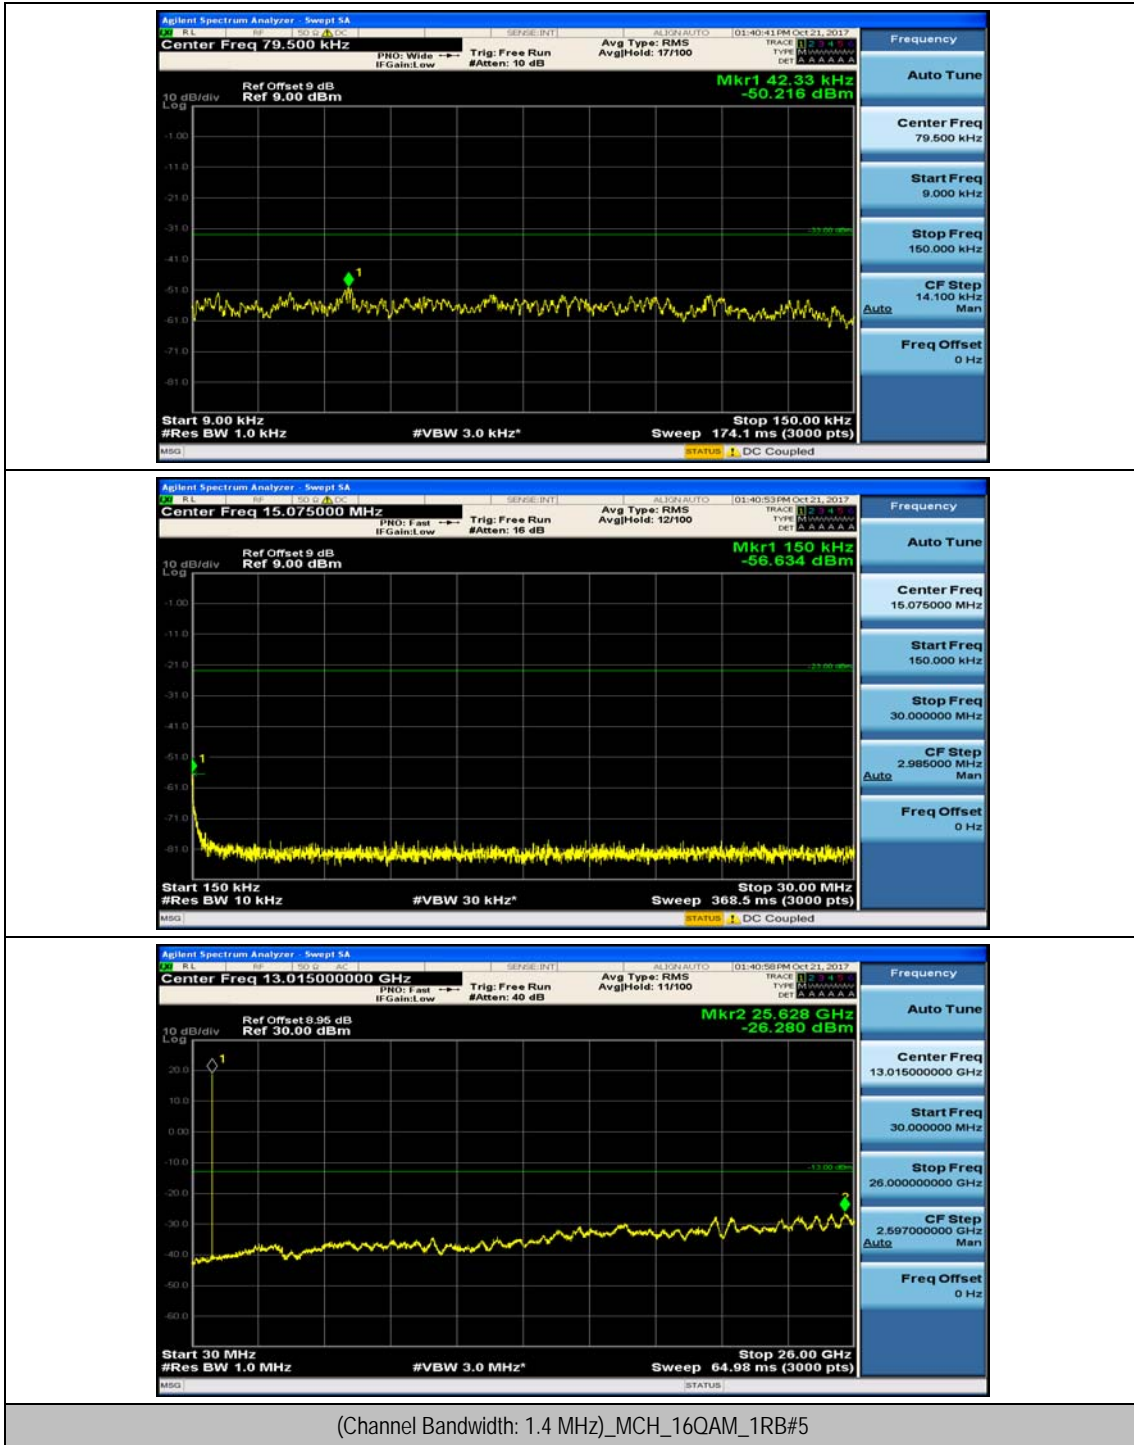

(Channel Bandwidth: 1.4 MHz)_HCH_QPSK_1RB#3

(Channel Bandwidth: 1.4 MHz)_LCH_16QAM_1RB#0

(Channel Bandwidth: 1.4 MHz)_LCH_16QAM_1RB#3

(Channel Bandwidth: 1.4 MHz)_MCH_16QAM_1RB#0

(Channel Bandwidth: 1.4 MHz)_MCH_16QAM_1RB#3