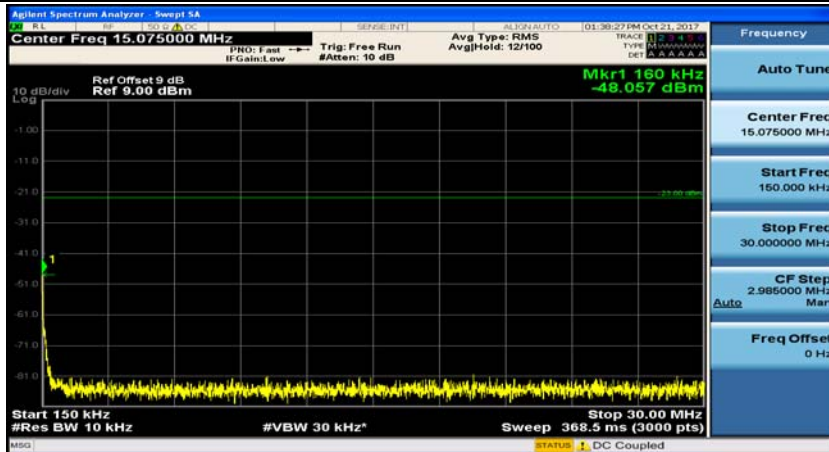

(Channel Bandwidth: 1.4 MHz)_LCH_16QAM_1RB#0