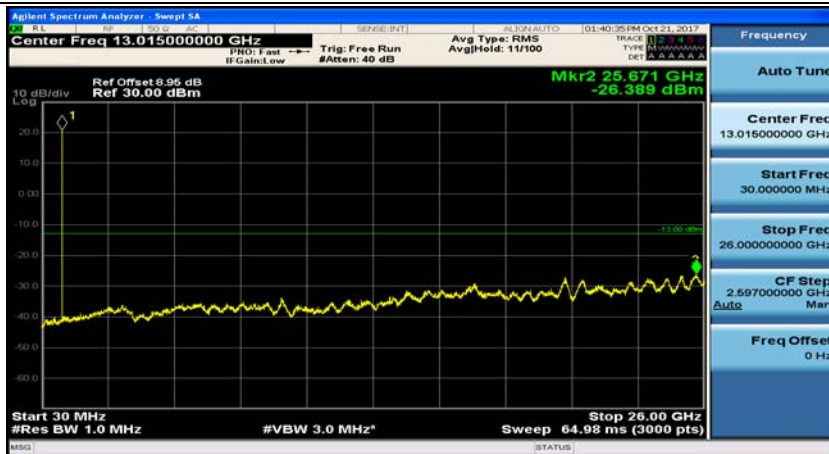

(Channel Bandwidth: 1.4 MHz)_HCH_QPSK_1RB#3

(Channel Bandwidth: 1.4 MHz)_LCH_16QAM_1RB#0

(Channel Bandwidth: 1.4 MHz)_LCH_16QAM_1RB#3

(Channel Bandwidth: 1.4 MHz)_MCH_16QAM_1RB#0

(Channel Bandwidth: 1.4 MHz)_MCH_16QAM_1RB#3