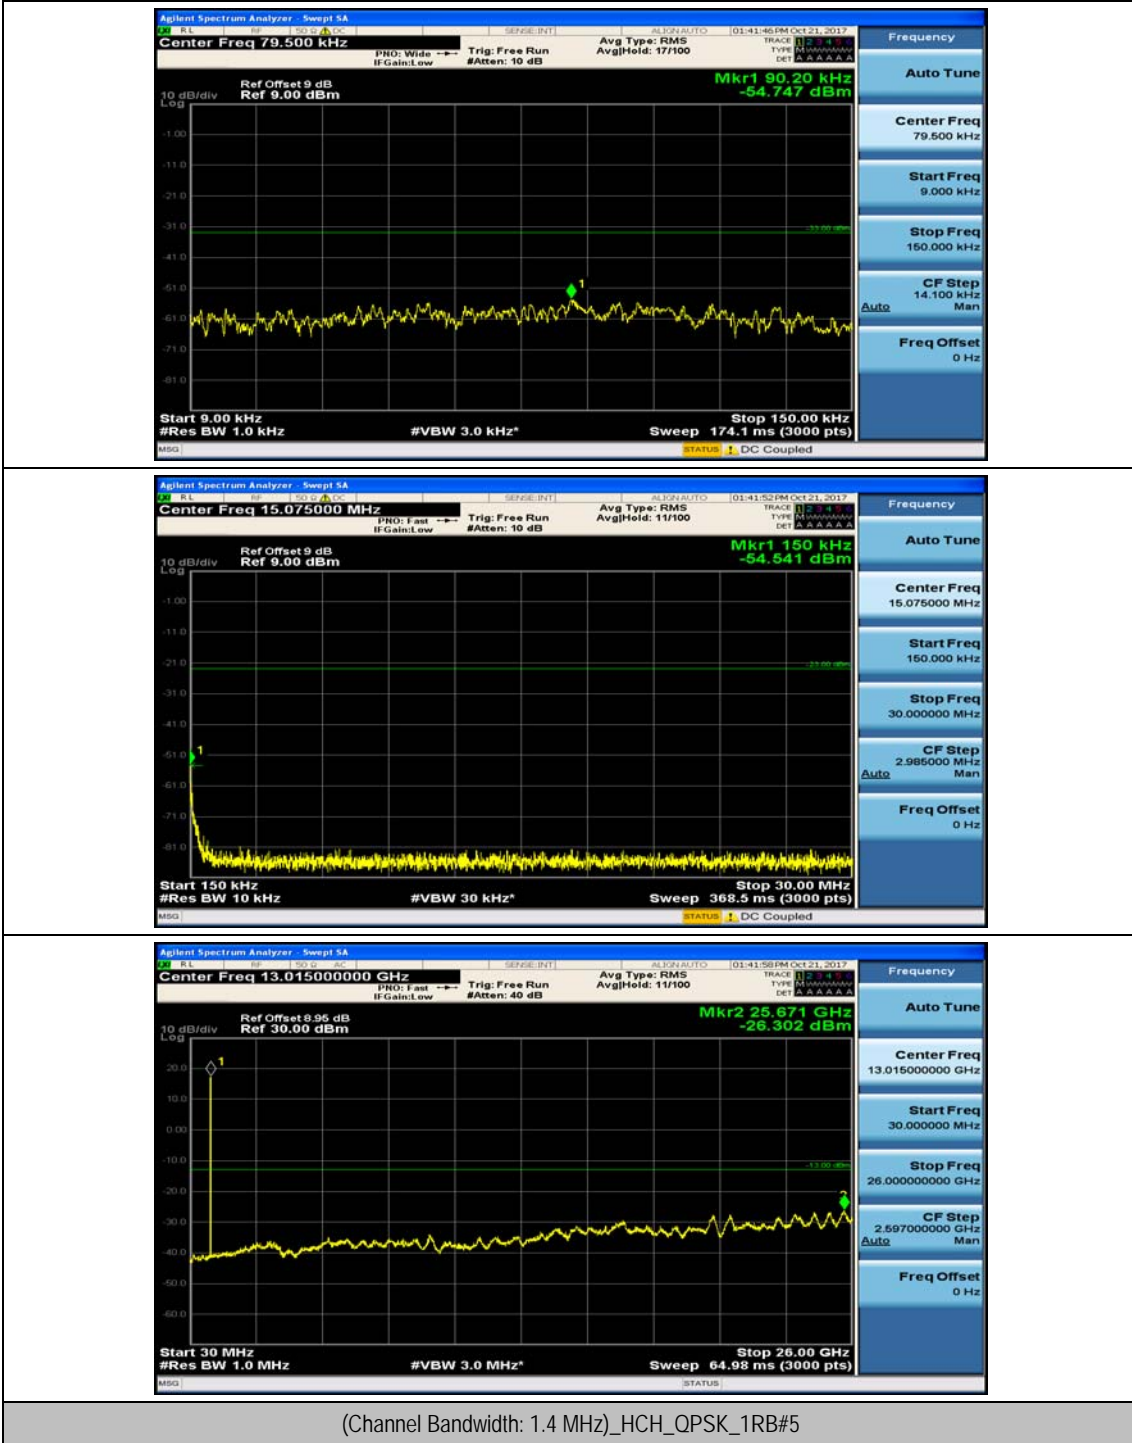

(Channel Bandwidth: 1.4 MHz)_HCH_QPSK_1RB#3