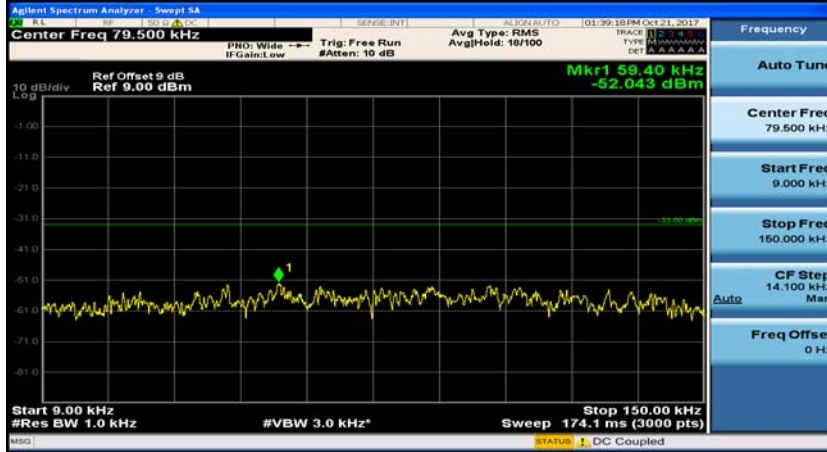

Appendix E: Conducted Spurious Emission

Test Graphs

Channel Bandwidth: 1.4 MHz

(Channel Bandwidth: 1.4 MHz)_MCH_QPSK_1RB#0

(Channel Bandwidth: 1.4 MHz)_MCH_QPSK_1RB#3

(Channel Bandwidth: 1.4 MHz)_HCH_QPSK_1RB#0