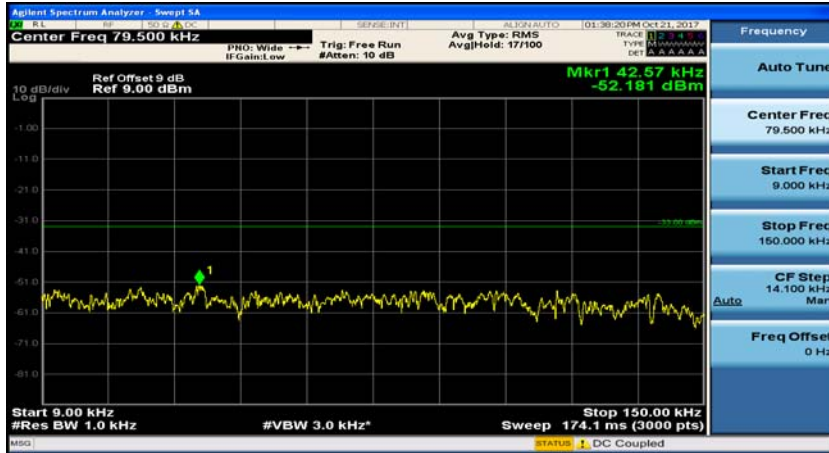

(Channel Bandwidth: 1.4 MHz)_LCH_16QAM_1RB#0