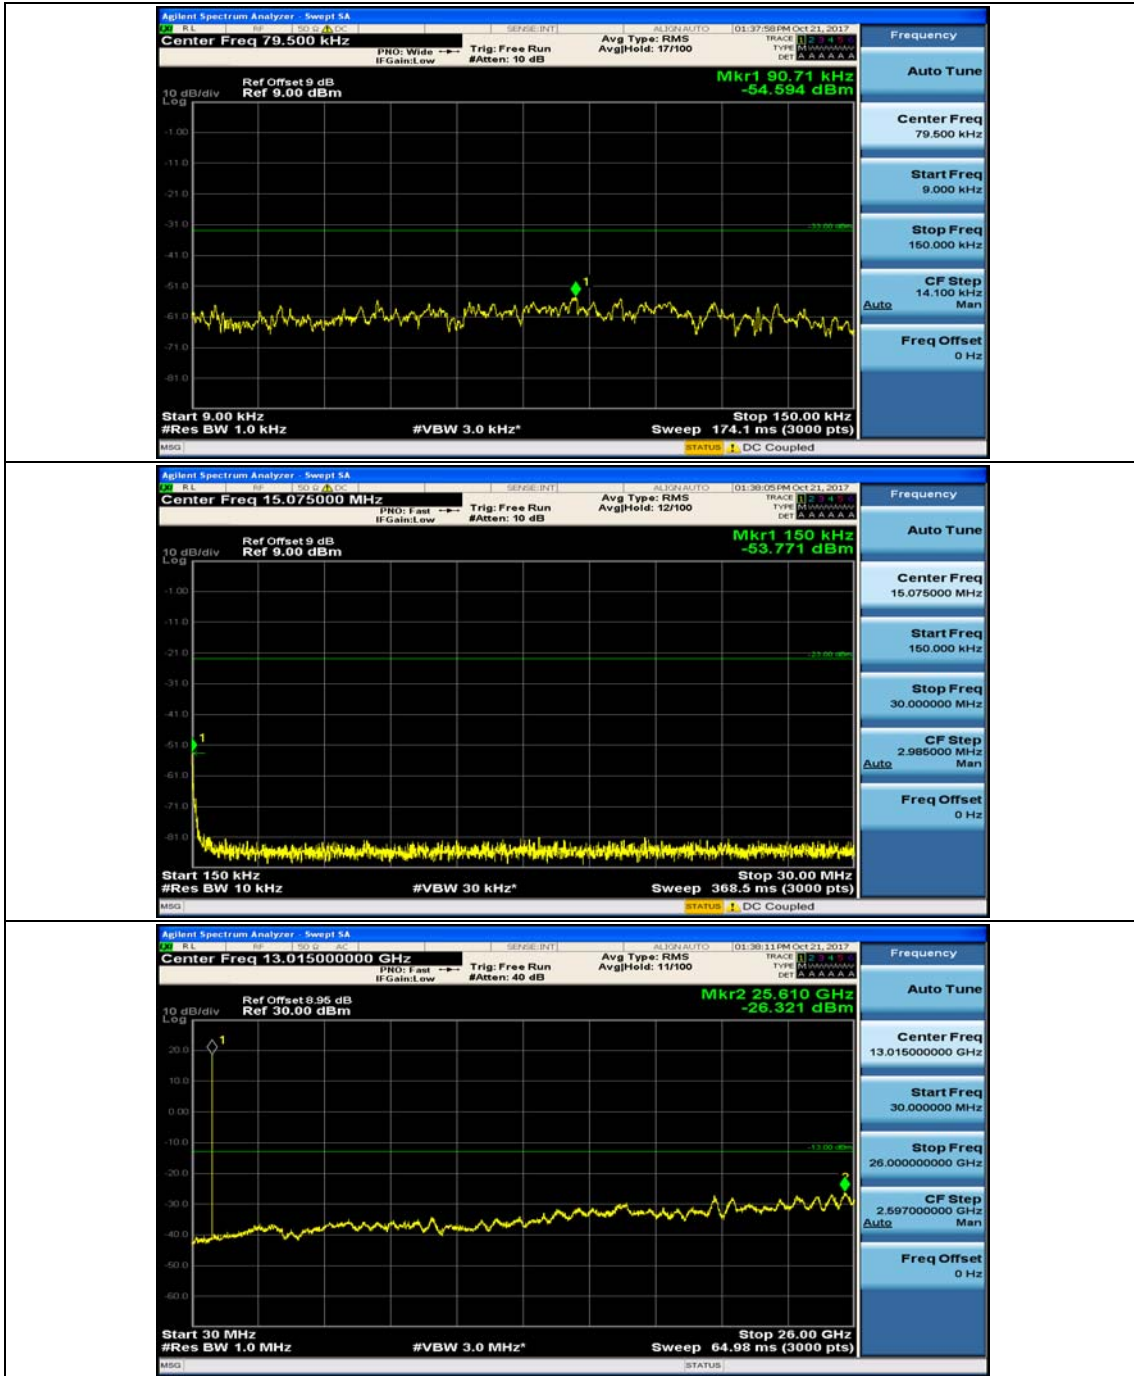

Channel Bandwidth: 10 MHz_HCH_16QAM_1RB#49

Channel Bandwidth: 10 MHz_HCH_16QAM_25RB#0

Channel Bandwidth: 10 MHz_HCH_16QAM_25RB#12

Channel Bandwidth: 10 MHz_HCH_16QAM_25RB#25

Channel Bandwidth: 10 MHz_HCH_16QAM_50RB#0

Appendix E: Conducted Spurious Emission

Test Graphs

Channel Bandwidth: 1.4 MHz

(Channel Bandwidth: 1.4 MHz)_MCH_QPSK_1RB#0

(Channel Bandwidth: 1.4 MHz)_MCH_QPSK_1RB#3

(Channel Bandwidth: 1.4 MHz)_HCH_QPSK_1RB#0