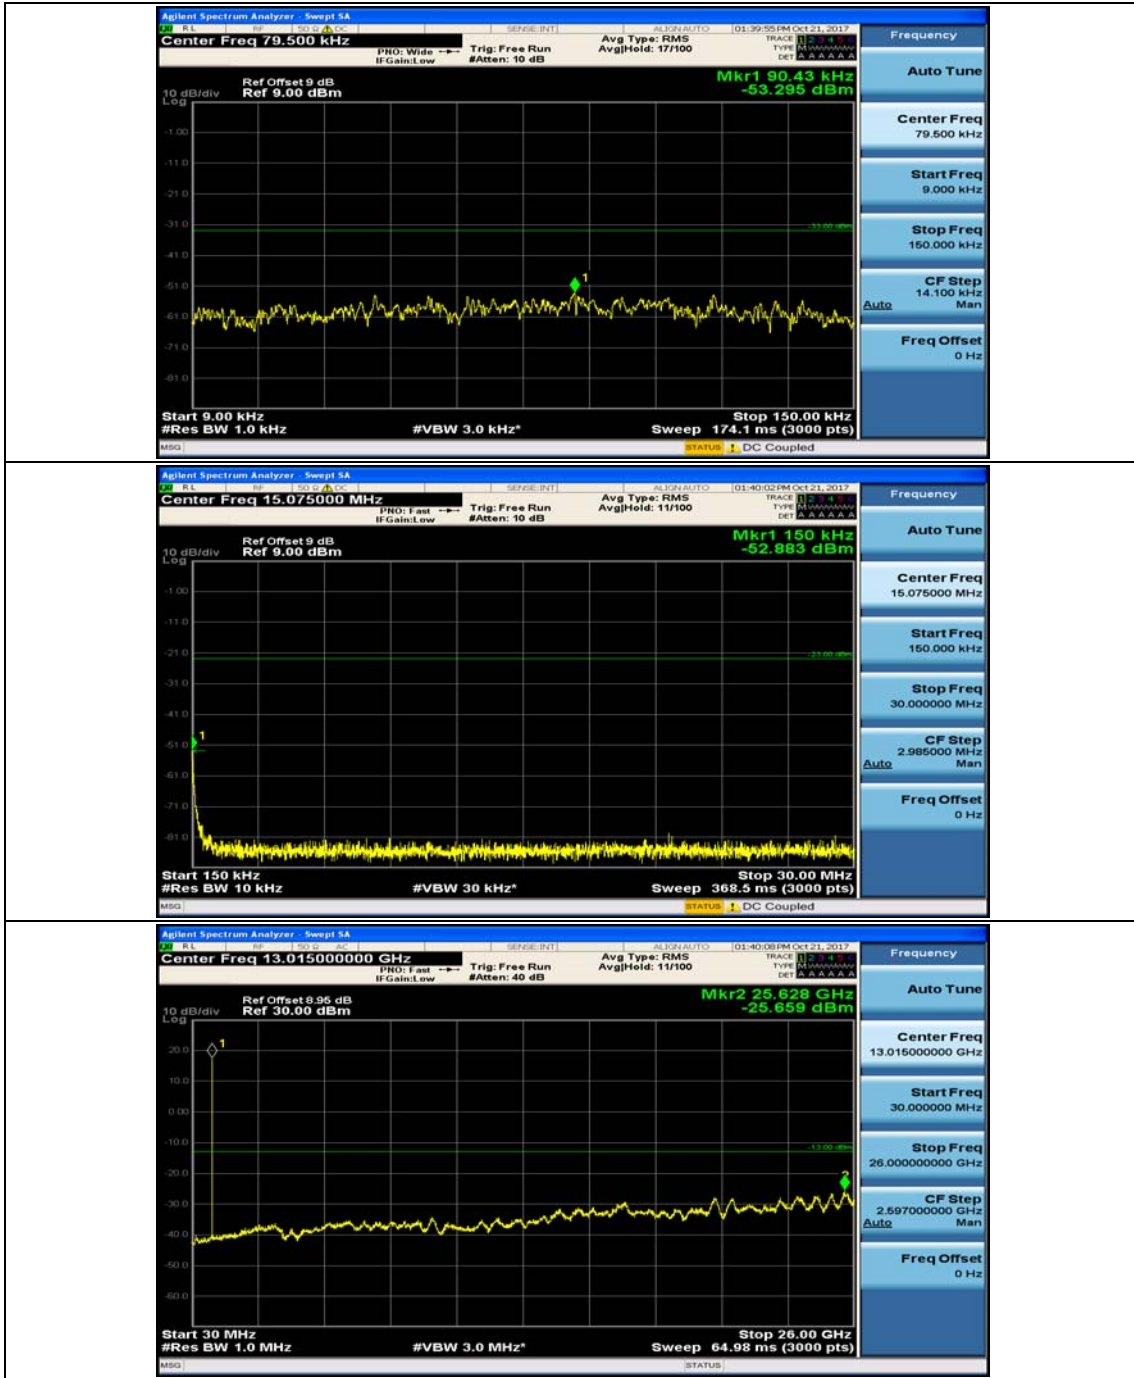

Appendix E: Conducted Spurious Emission

Test Graphs

Channel Bandwidth: 1.4 MHz

(Channel Bandwidth: 1.4 MHz)_MCH_QPSK_1RB#0

(Channel Bandwidth: 1.4 MHz)_MCH_QPSK_1RB#3

(Channel Bandwidth: 1.4 MHz)_HCH_QPSK_1RB#0