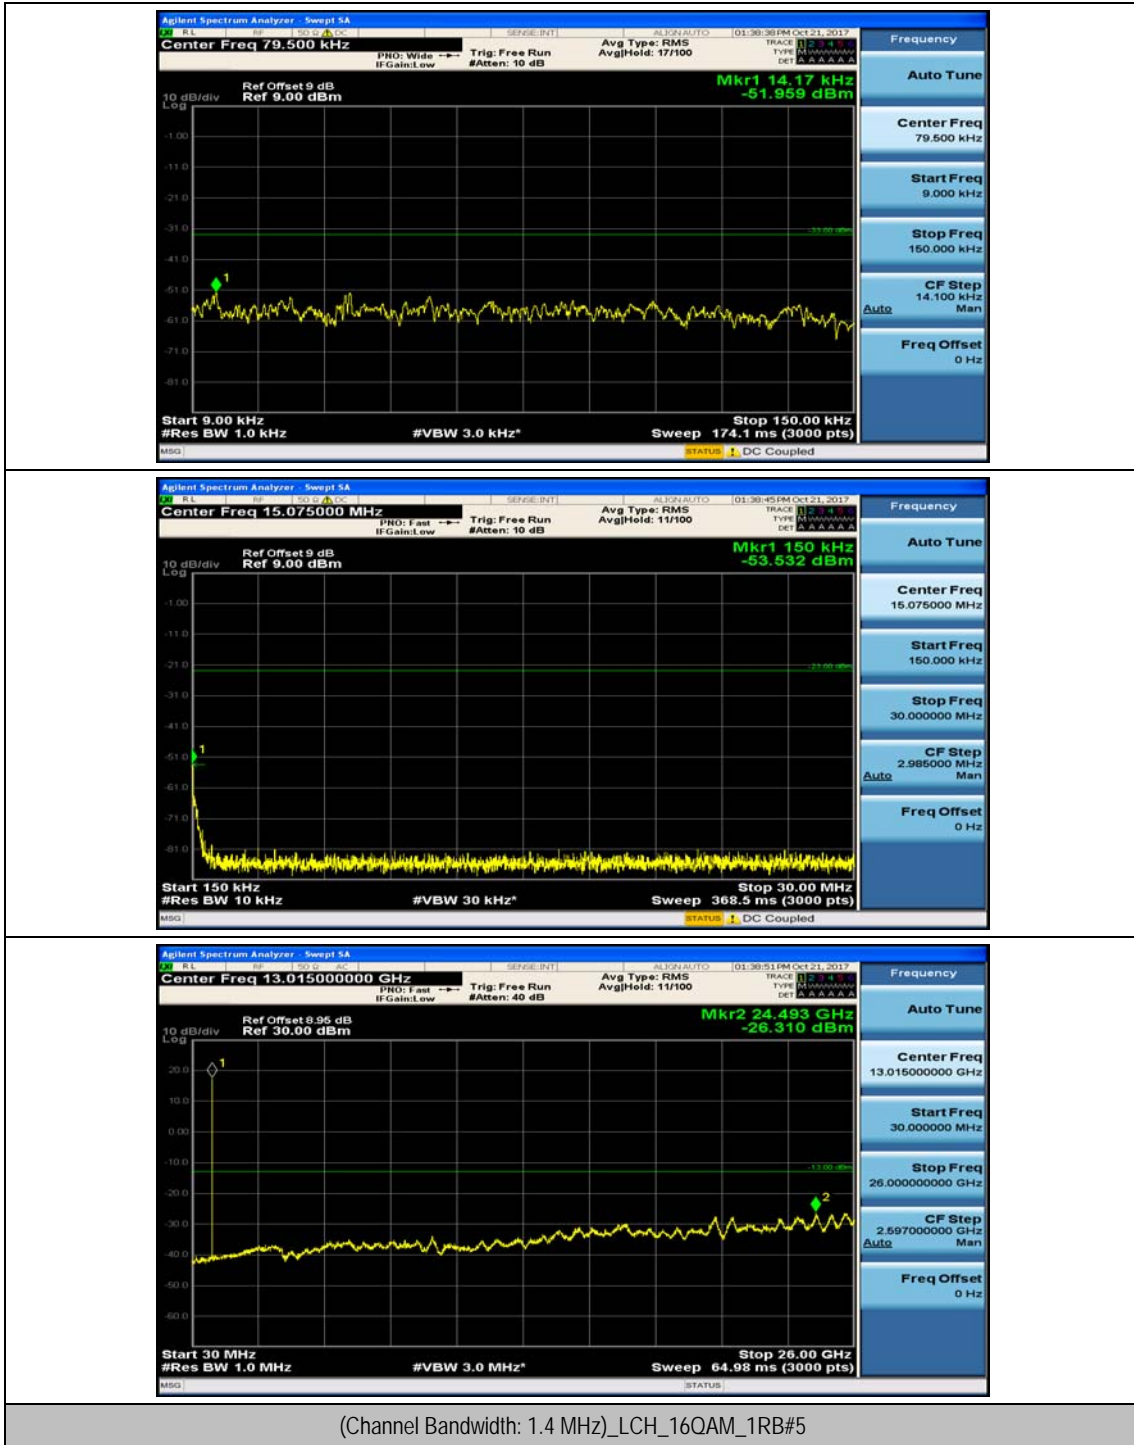

(Channel Bandwidth: 1.4 MHz)_HCH_QPSK_1RB#3

(Channel Bandwidth: 1.4 MHz)_LCH_16QAM_1RB#0

(Channel Bandwidth: 1.4 MHz)_LCH_16QAM_1RB#3

(Channel Bandwidth: 1.4 MHz)_MCH_16QAM_1RB#0

(Channel Bandwidth: 1.4 MHz)_MCH_16QAM_1RB#3