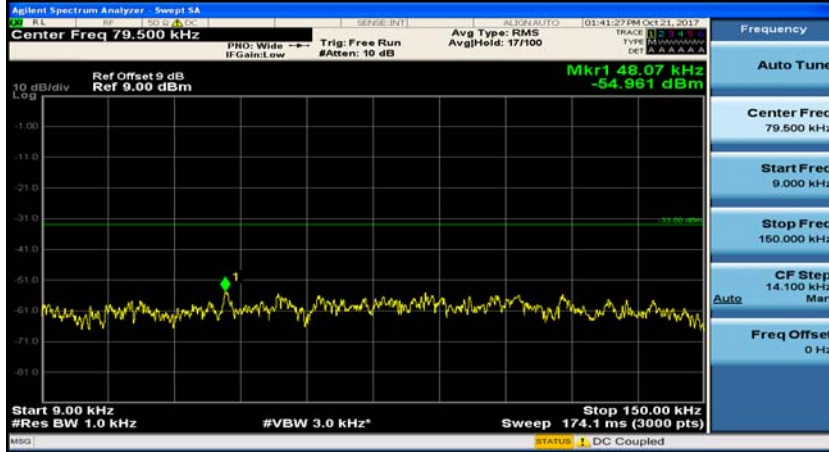

Appendix E: Conducted Spurious Emission

Test Graphs

Channel Bandwidth: 1.4 MHz

(Channel Bandwidth: 1.4 MHz)_MCH_QPSK_1RB#0

(Channel Bandwidth: 1.4 MHz)_MCH_QPSK_1RB#3

(Channel Bandwidth: 1.4 MHz)_HCH_QPSK_1RB#0