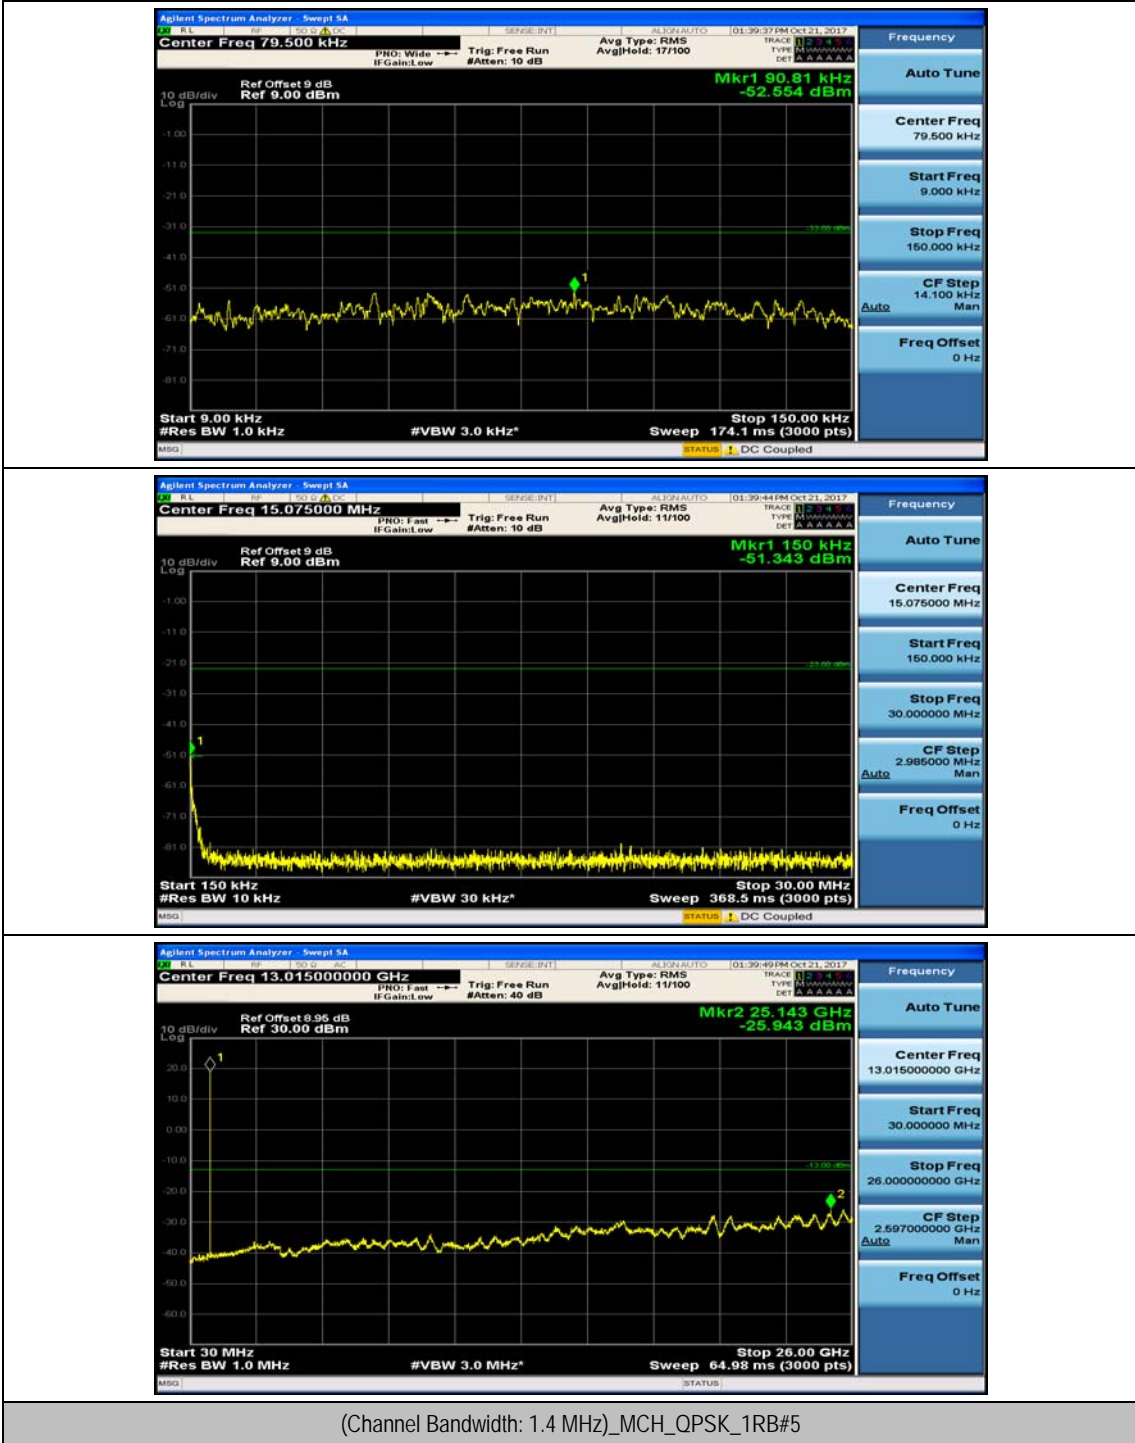

Appendix E: Conducted Spurious Emission

Test Graphs

Channel Bandwidth: 1.4 MHz

(Channel Bandwidth: 1.4 MHz)_MCH_QPSK_1RB#0

(Channel Bandwidth: 1.4 MHz)_MCH_QPSK_1RB#3

(Channel Bandwidth: 1.4 MHz)_HCH_QPSK_1RB#0