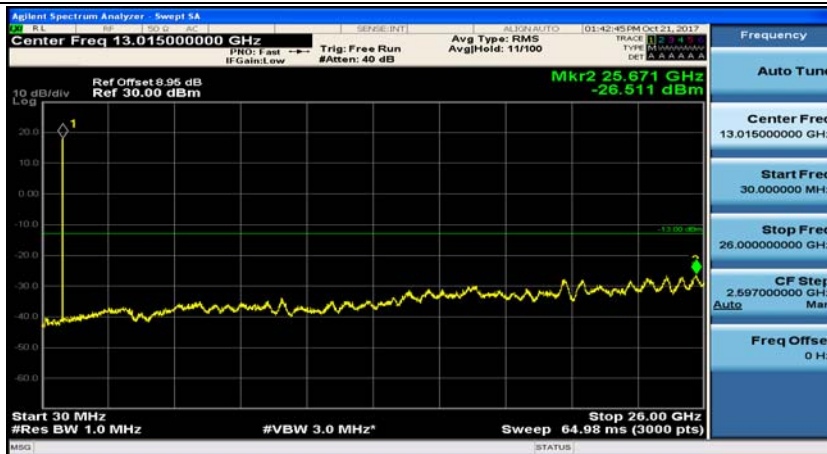

(Channel Bandwidth: 1.4 MHz)_HCH_16QAM_1RB#3