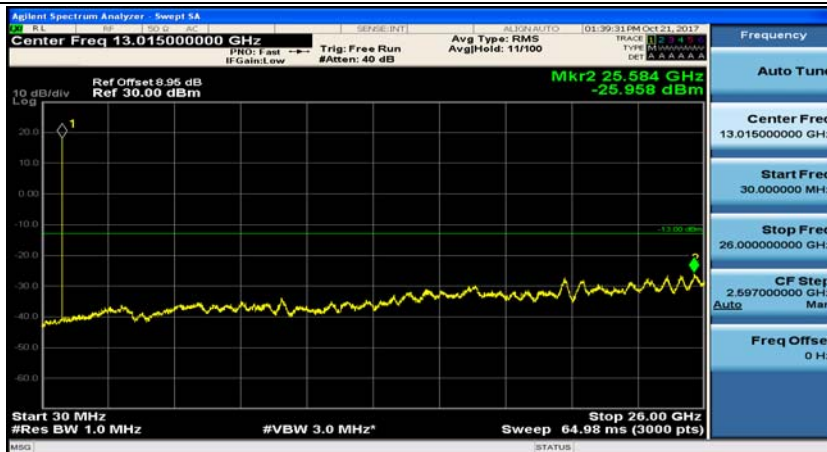

Appendix E: Conducted Spurious Emission

Test Graphs

Channel Bandwidth: 1.4 MHz

(Channel Bandwidth: 1.4 MHz)_MCH_QPSK_1RB#0

(Channel Bandwidth: 1.4 MHz)_MCH_QPSK_1RB#3

(Channel Bandwidth: 1.4 MHz)_HCH_QPSK_1RB#0