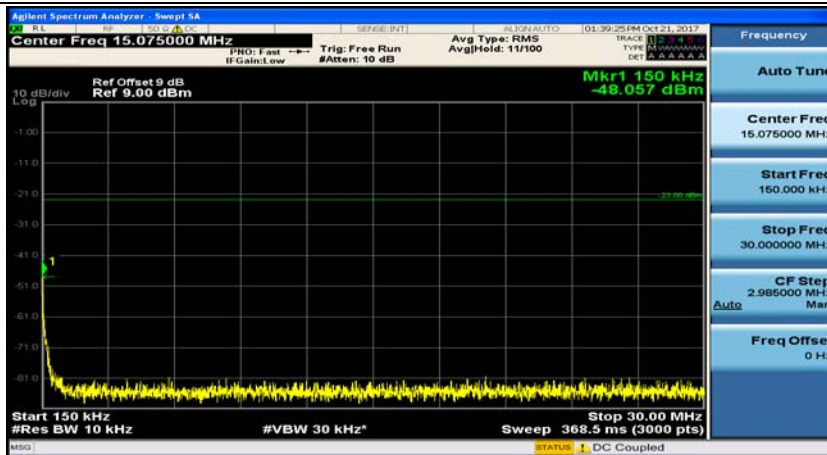

Appendix E: Conducted Spurious Emission

Test Graphs

Channel Bandwidth: 1.4 MHz

(Channel Bandwidth: 1.4 MHz)_MCH_QPSK_1RB#0

(Channel Bandwidth: 1.4 MHz)_MCH_QPSK_1RB#3

(Channel Bandwidth: 1.4 MHz)_HCH_QPSK_1RB#0