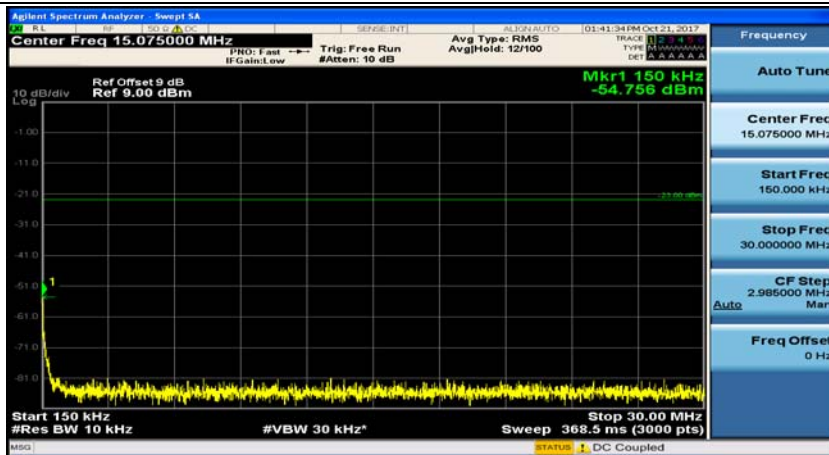

Appendix E: Conducted Spurious Emission

Test Graphs

Channel Bandwidth: 1.4 MHz

(Channel Bandwidth: 1.4 MHz)_MCH_QPSK_1RB#0

(Channel Bandwidth: 1.4 MHz)_MCH_QPSK_1RB#3

(Channel Bandwidth: 1.4 MHz)_HCH_QPSK_1RB#0