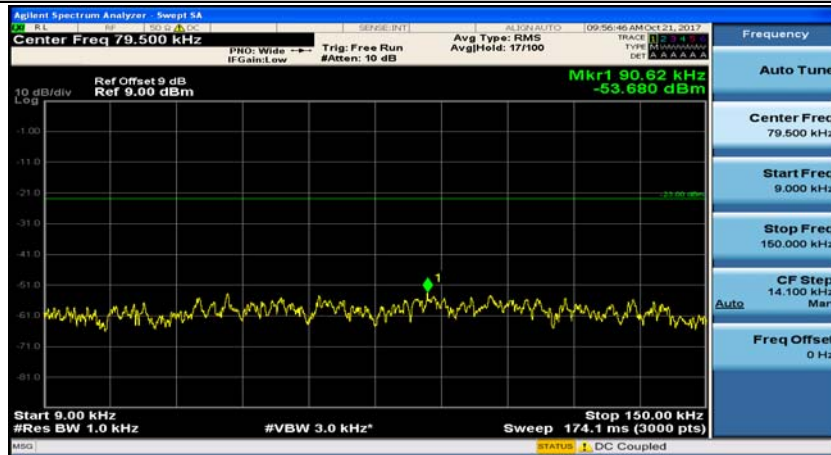

(Channel Bandwidth: 1.4 MHz)_MCH_QPSK_1RB#0

(Channel Bandwidth: 1.4 MHz)_MCH_QPSK_1RB#3

(Channel Bandwidth: 1.4 MHz)_HCH_QPSK_1RB#0

(Channel Bandwidth: 1.4 MHz)_HCH_QPSK_1RB#3

(Channel Bandwidth: 1.4 MHz)_LCH_16QAM_1RB#0

(Channel Bandwidth: 1.4 MHz)_LCH_16QAM_1RB#3

(Channel Bandwidth: 1.4 MHz)_MCH_16QAM_1RB#0

(Channel Bandwidth: 1.4 MHz)_MCH_16QAM_1RB#3

(Channel Bandwidth: 1.4 MHz)_HCH_16QAM_1RB#0

(Channel Bandwidth: 1.4 MHz)_HCH_16QAM_1RB#3