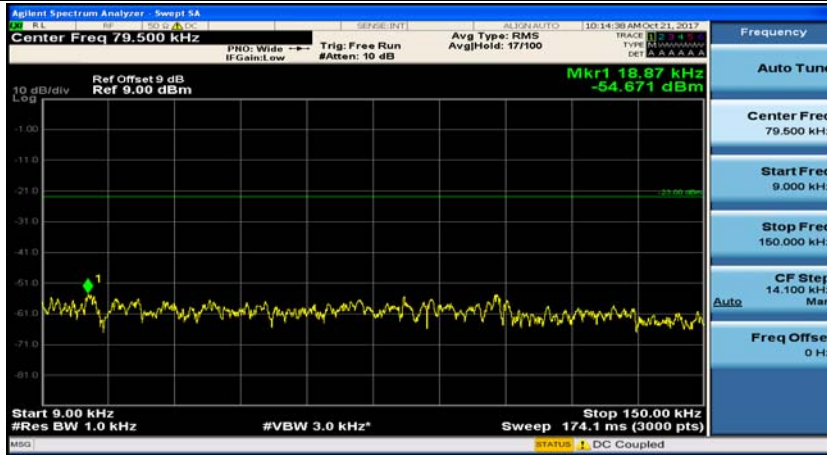

(Channel Bandwidth: 5 MHz)_LCH_16QAM_1RB#0