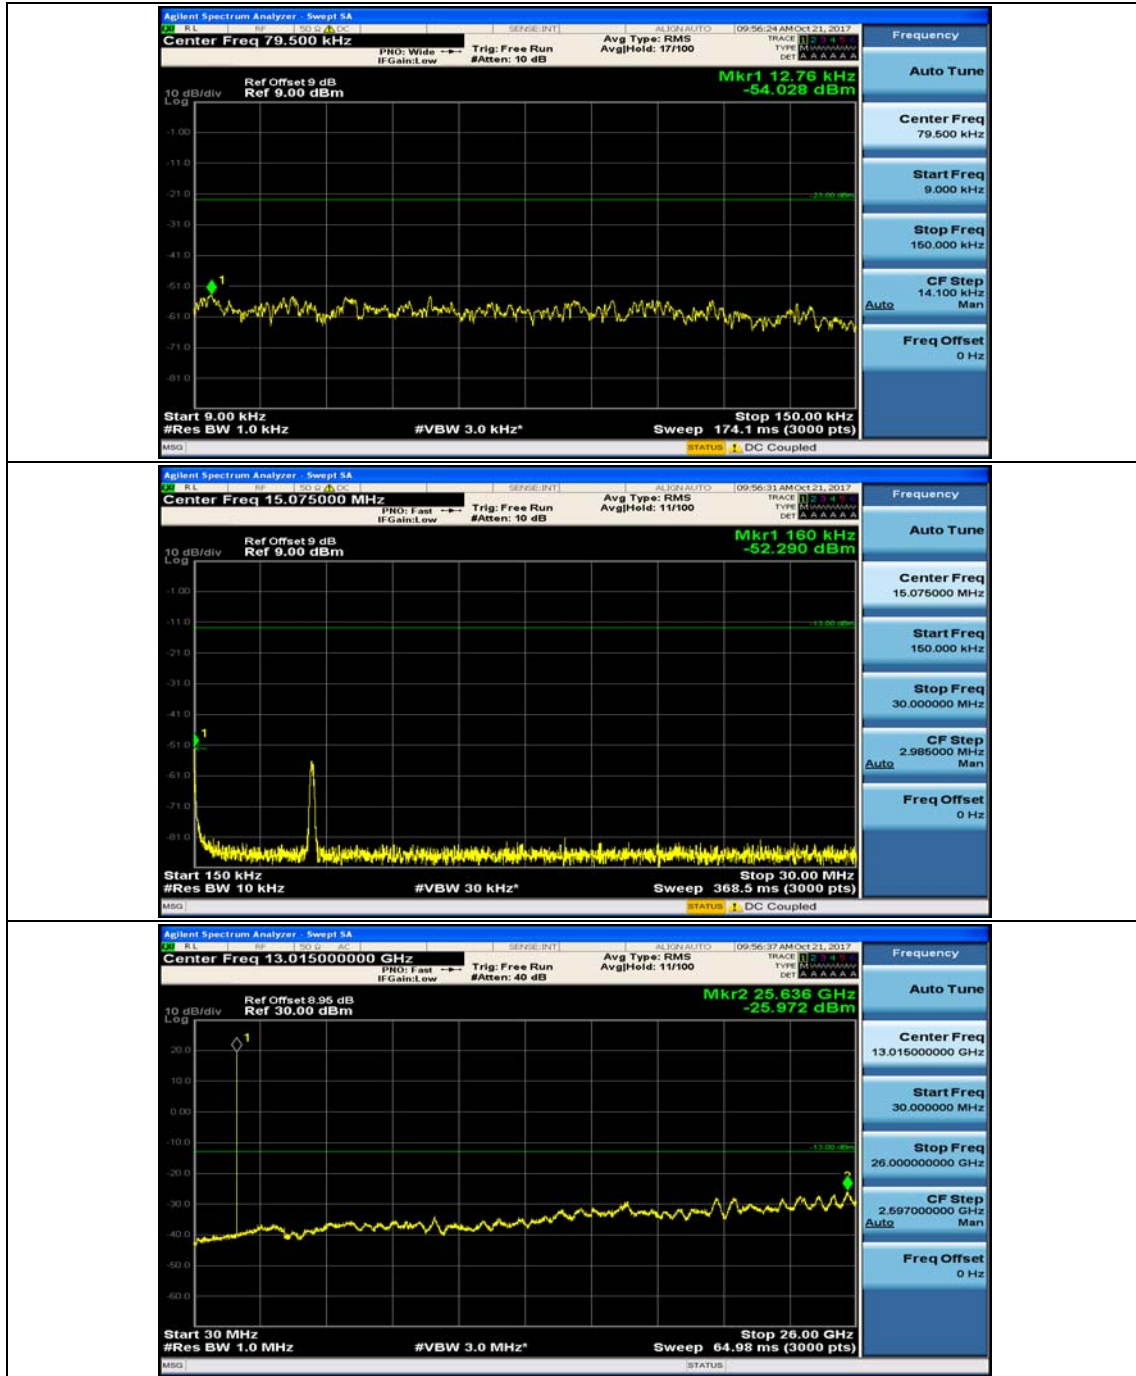

(Channel Bandwidth: 1.4 MHz)_MCH_QPSK_1RB#0

(Channel Bandwidth: 1.4 MHz)_MCH_QPSK_1RB#3

(Channel Bandwidth: 1.4 MHz)_HCH_QPSK_1RB#0

(Channel Bandwidth: 1.4 MHz)_HCH_QPSK_1RB#3

(Channel Bandwidth: 1.4 MHz)_LCH_16QAM_1RB#0

(Channel Bandwidth: 1.4 MHz)_LCH_16QAM_1RB#3

(Channel Bandwidth: 1.4 MHz)_MCH_16QAM_1RB#0

(Channel Bandwidth: 1.4 MHz)_MCH_16QAM_1RB#3

(Channel Bandwidth: 1.4 MHz)_HCH_16QAM_1RB#0

(Channel Bandwidth: 1.4 MHz)_HCH_16QAM_1RB#3

Channel Bandwidth: 3 MHz

(Channel Bandwidth: 3 MHz)_MCH_QPSK_1RB#0

(Channel Bandwidth: 3 MHz)_MCH_QPSK_1RB#7

(Channel Bandwidth: 3 MHz)_HCH_QPSK_1RB#0

(Channel Bandwidth: 3 MHz)_HCH_QPSK_1RB#7

(Channel Bandwidth: 3 MHz)_LCH_16QAM_1RB#0