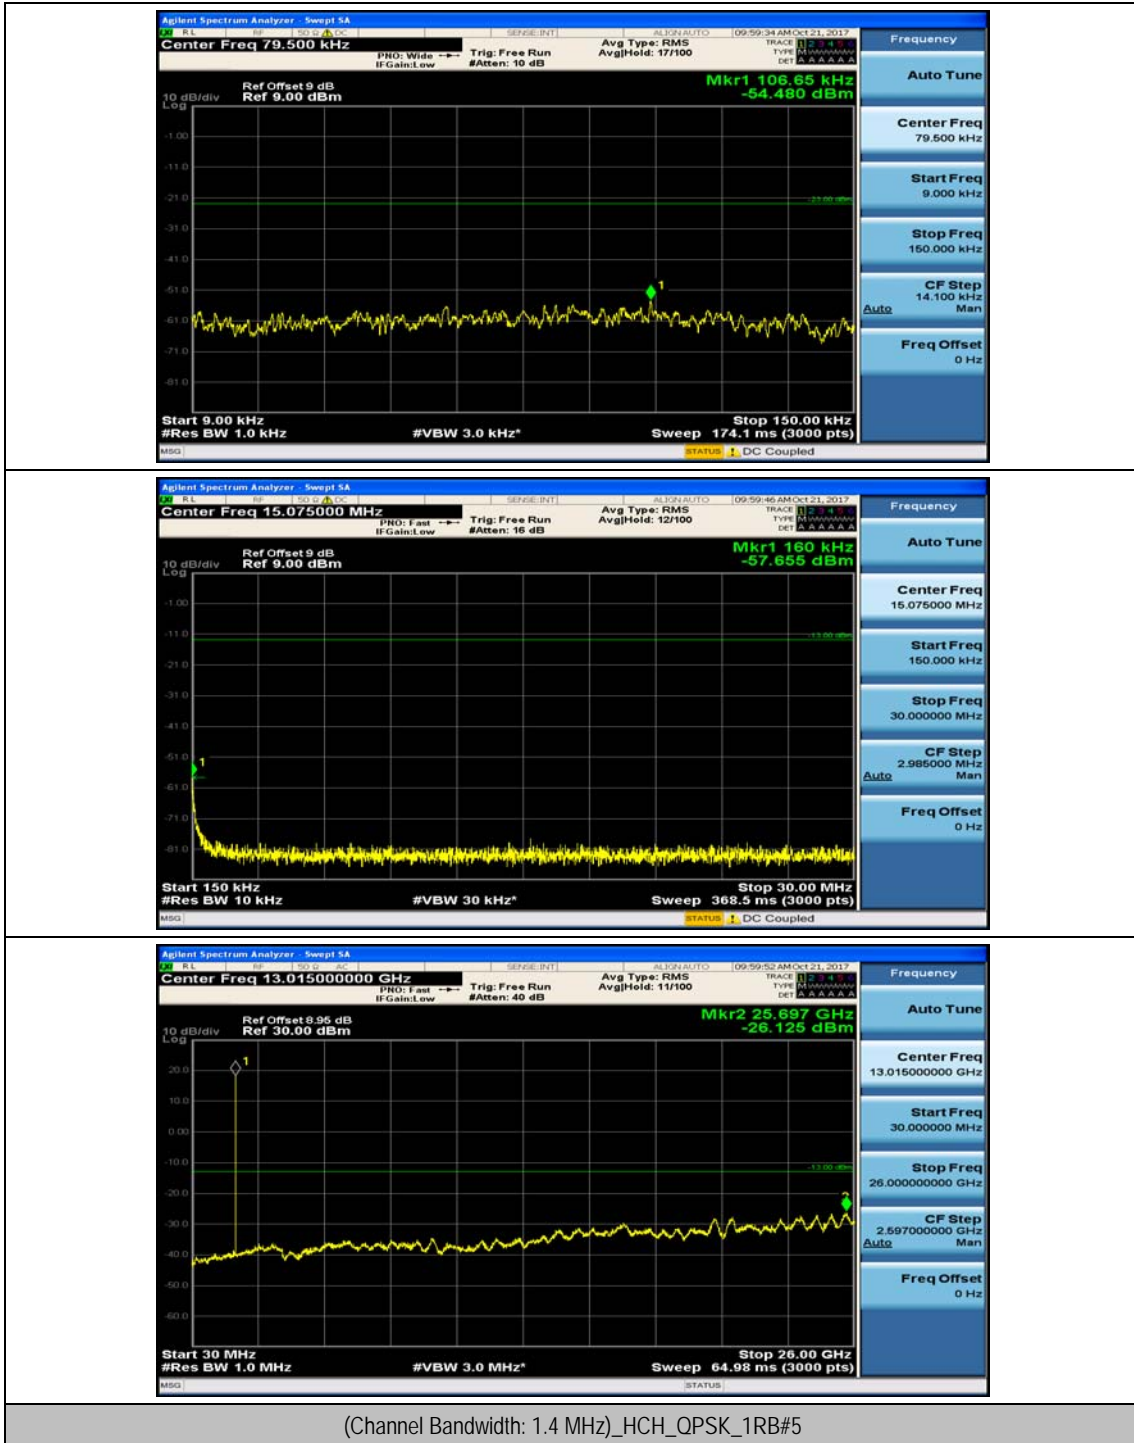

(Channel Bandwidth: 1.4 MHz)_MCH_QPSK_1RB#0

(Channel Bandwidth: 1.4 MHz)_MCH_QPSK_1RB#3

(Channel Bandwidth: 1.4 MHz)_HCH_QPSK_1RB#0

(Channel Bandwidth: 1.4 MHz)_HCH_QPSK_1RB#3

(Channel Bandwidth: 1.4 MHz)_LCH_16QAM_1RB#0

(Channel Bandwidth: 1.4 MHz)_LCH_16QAM_1RB#3

(Channel Bandwidth: 1.4 MHz)_MCH_16QAM_1RB#0

(Channel Bandwidth: 1.4 MHz)_MCH_16QAM_1RB#3

(Channel Bandwidth: 1.4 MHz)_HCH_16QAM_1RB#0

(Channel Bandwidth: 1.4 MHz)_HCH_16QAM_1RB#3

Channel Bandwidth: 3 MHz

(Channel Bandwidth: 3 MHz)_MCH_QPSK_1RB#0

(Channel Bandwidth: 3 MHz)_MCH_QPSK_1RB#7

(Channel Bandwidth: 3 MHz)_HCH_QPSK_1RB#0

(Channel Bandwidth: 3 MHz)_HCH_QPSK_1RB#7

(Channel Bandwidth: 3 MHz)_LCH_16QAM_1RB#0