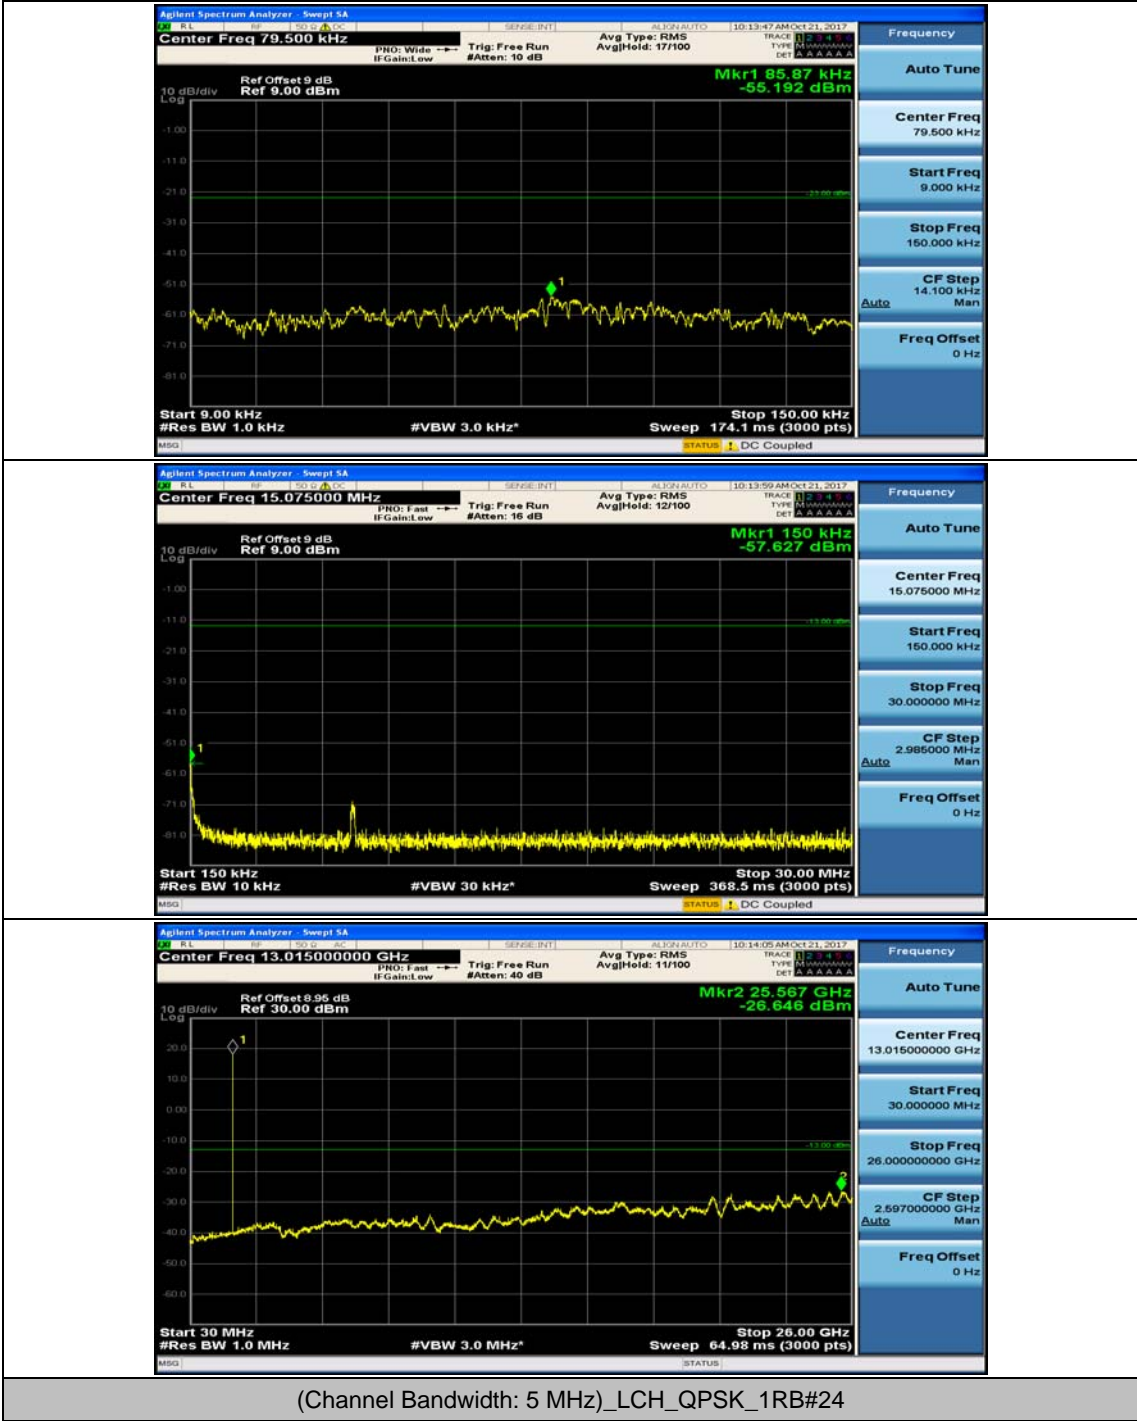

Channel Bandwidth: 3 MHz

(Channel Bandwidth: 3 MHz)_MCH_QPSK_1RB#0

(Channel Bandwidth: 3 MHz)_MCH_QPSK_1RB#7

(Channel Bandwidth: 3 MHz)_HCH_QPSK_1RB#0

(Channel Bandwidth: 3 MHz)_HCH_QPSK_1RB#7

(Channel Bandwidth: 3 MHz)_LCH_16QAM_1RB#0

(Channel Bandwidth: 3 MHz)_LCH_16QAM_1RB#7

(Channel Bandwidth: 3 MHz)_MCH_16QAM_1RB#0

(Channel Bandwidth: 3 MHz)_MCH_16QAM_1RB#7

(Channel Bandwidth: 3 MHz)_HCH_16QAM_1RB#0

(Channel Bandwidth: 3 MHz)_HCH_16QAM_1RB#7

Channel Bandwidth: 5 MHz

(Channel Bandwidth: 5 MHz)_MCH_QPSK_1RB#0

(Channel Bandwidth: 5 MHz)_MCH_QPSK_1RB#12

(Channel Bandwidth: 5 MHz)_HCH_QPSK_1RB#0

(Channel Bandwidth: 5 MHz)_HCH_QPSK_1RB#12

(Channel Bandwidth: 5 MHz)_HCH_QPSK_1RB#24