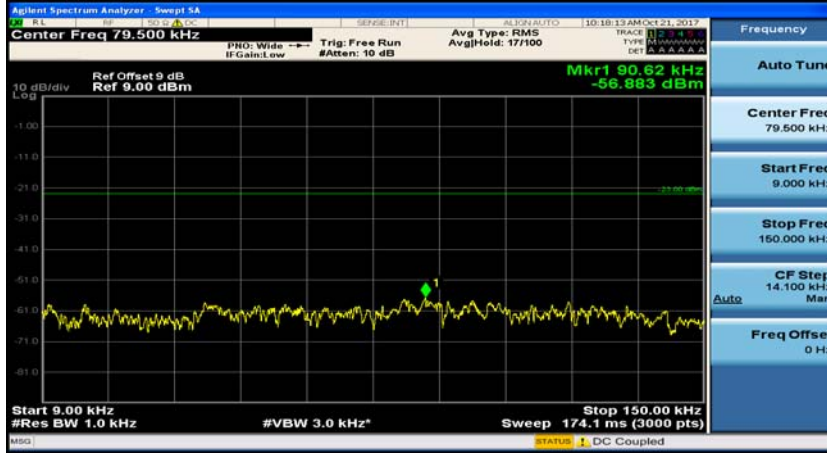

Channel Bandwidth: 5 MHz

(Channel Bandwidth: 5 MHz)_MCH_QPSK_1RB#0

(Channel Bandwidth: 5 MHz)_MCH_QPSK_1RB#12

(Channel Bandwidth: 5 MHz)_HCH_QPSK_1RB#0

(Channel Bandwidth: 5 MHz)_HCH_QPSK_1RB#12

(Channel Bandwidth: 5 MHz)_HCH_QPSK_1RB#24