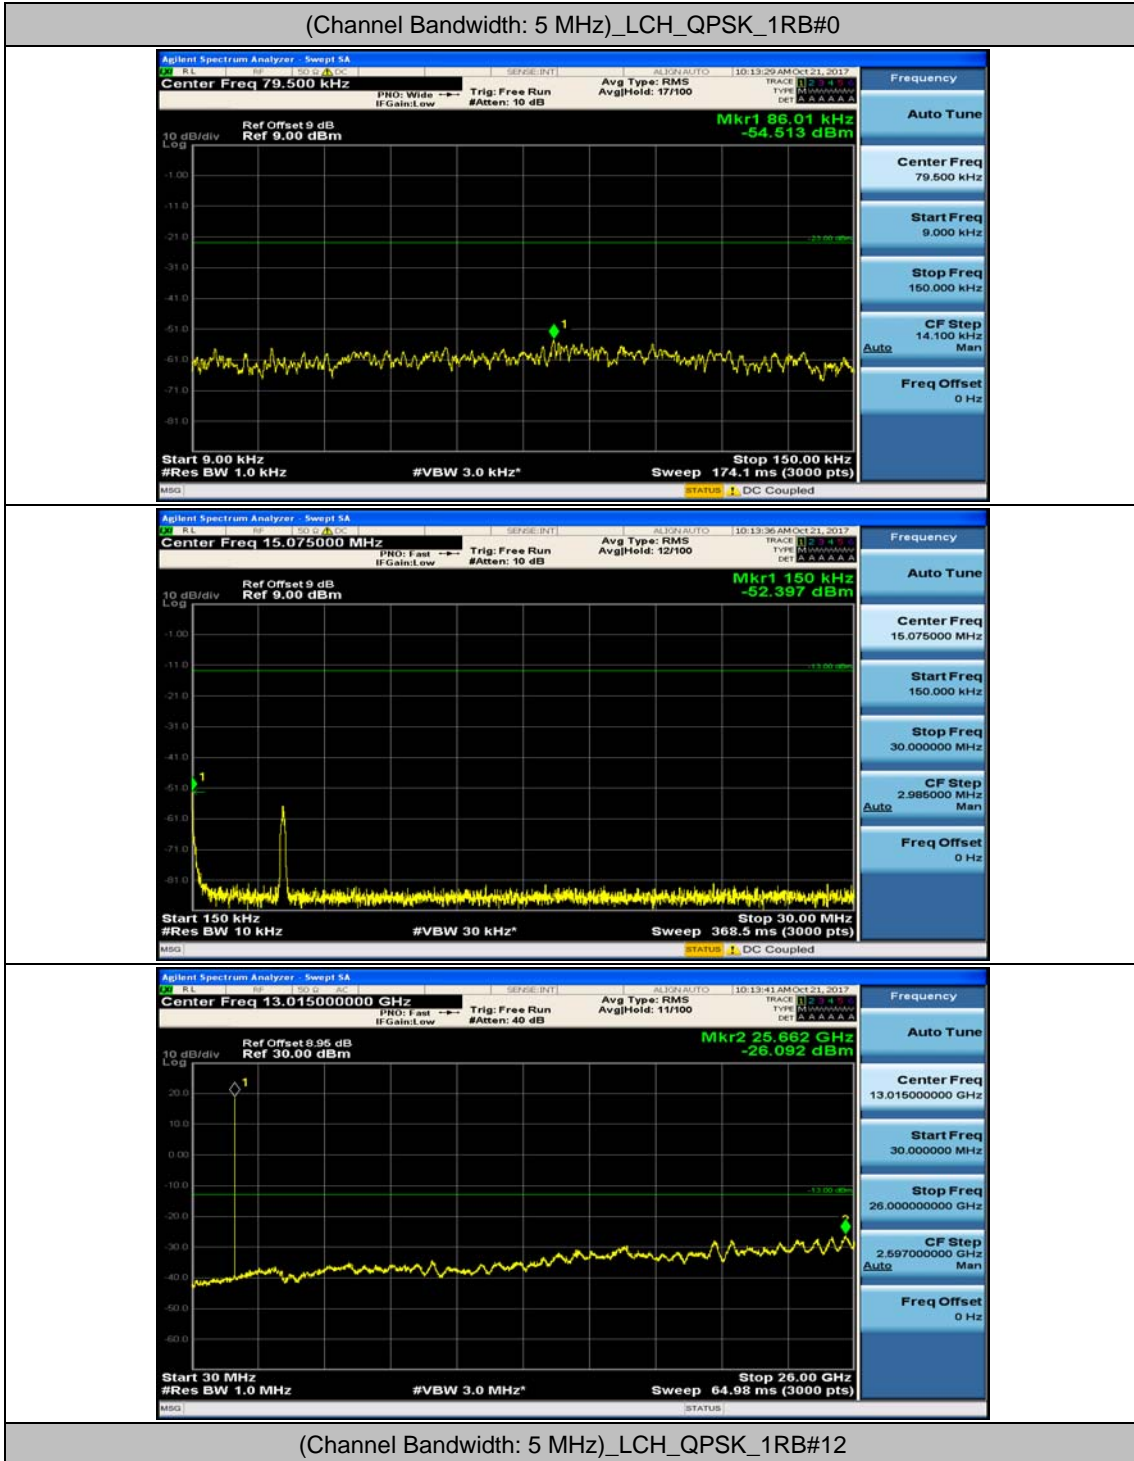

Channel Bandwidth: 5 MHz