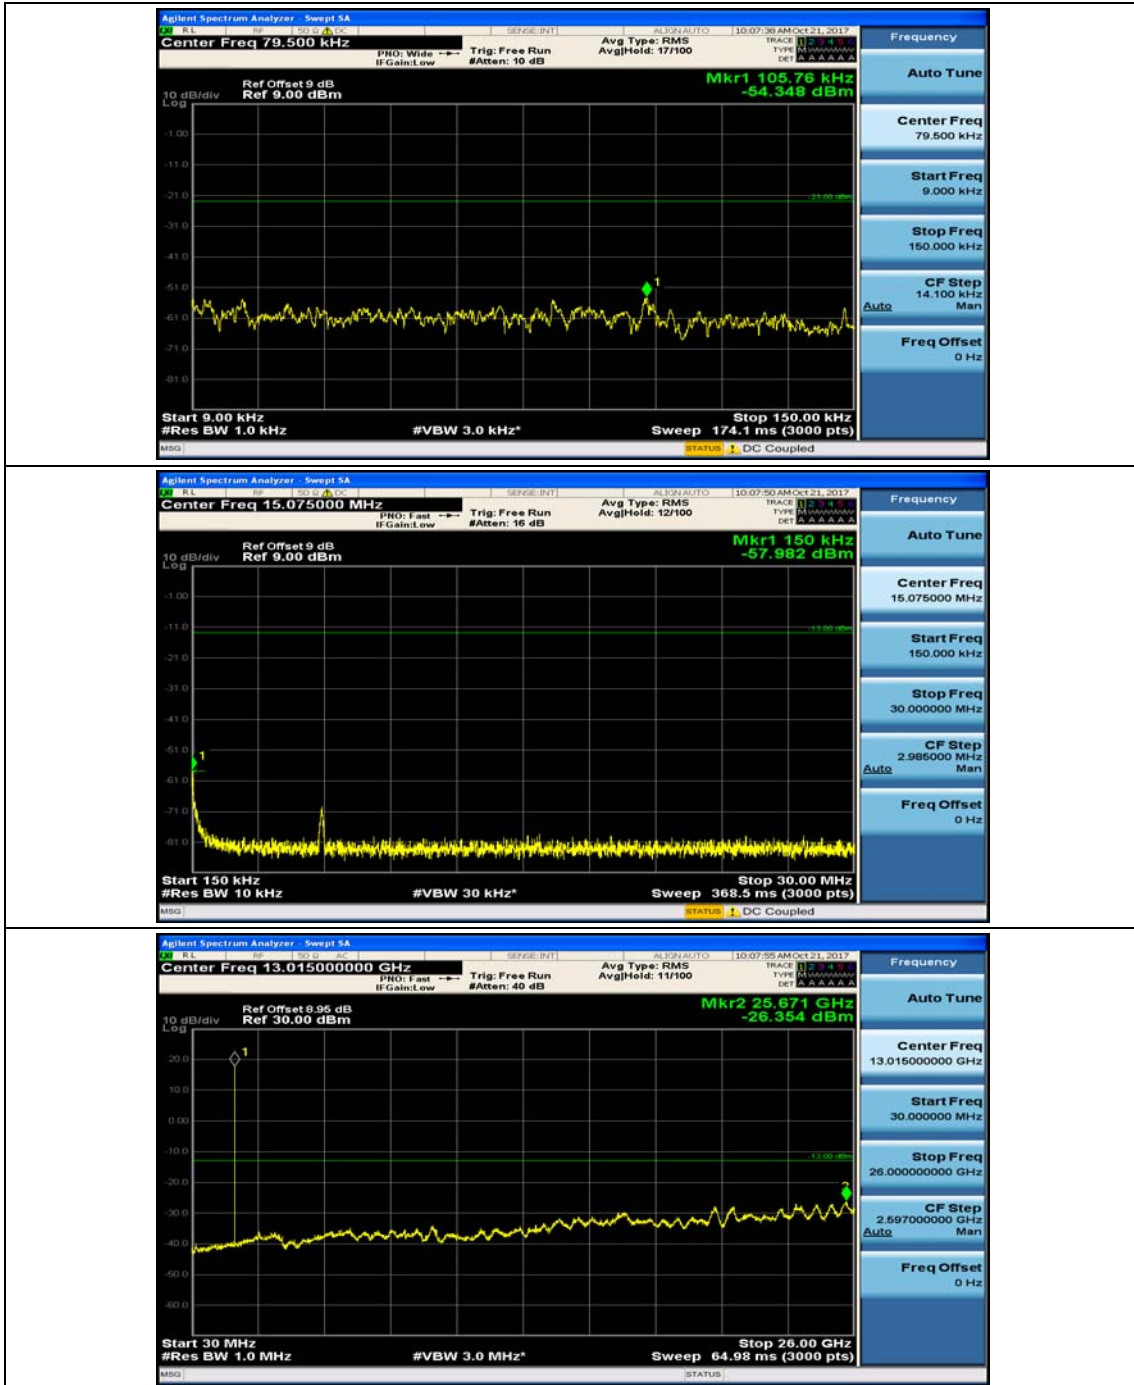

(Channel Bandwidth: 1.4 MHz)_LCH_16QAM_1RB#3

(Channel Bandwidth: 1.4 MHz)_MCH_16QAM_1RB#0

(Channel Bandwidth: 1.4 MHz)_MCH_16QAM_1RB#3

(Channel Bandwidth: 1.4 MHz)_HCH_16QAM_1RB#0

(Channel Bandwidth: 1.4 MHz)_HCH_16QAM_1RB#3

Channel Bandwidth: 3 MHz

(Channel Bandwidth: 3 MHz)_MCH_QPSK_1RB#0

(Channel Bandwidth: 3 MHz)_MCH_QPSK_1RB#7

(Channel Bandwidth: 3 MHz)_HCH_QPSK_1RB#0

(Channel Bandwidth: 3 MHz)_HCH_QPSK_1RB#7

(Channel Bandwidth: 3 MHz)_LCH_16QAM_1RB#0

(Channel Bandwidth: 3 MHz)_LCH_16QAM_1RB#7

(Channel Bandwidth: 3 MHz)_MCH_16QAM_1RB#0

(Channel Bandwidth: 3 MHz)_MCH_16QAM_1RB#7

(Channel Bandwidth: 3 MHz)_HCH_16QAM_1RB#0

(Channel Bandwidth: 3 MHz)_HCH_16QAM_1RB#7