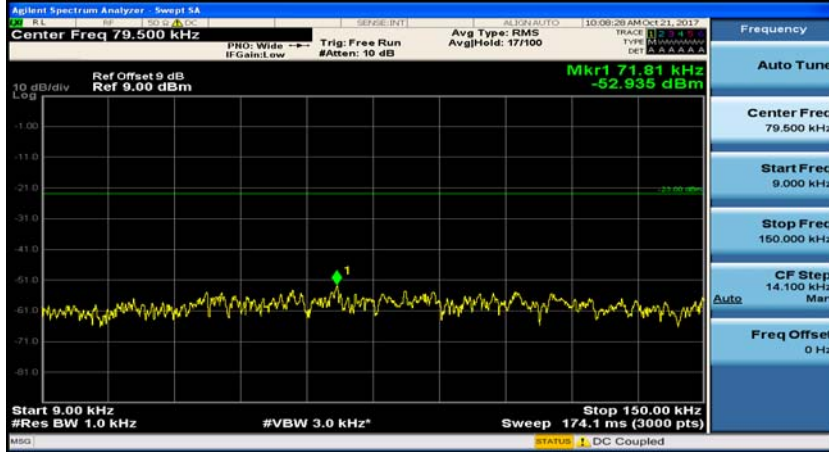

(Channel Bandwidth: 1.4 MHz)_LCH_16QAM_1RB#3

(Channel Bandwidth: 1.4 MHz)_MCH_16QAM_1RB#0

(Channel Bandwidth: 1.4 MHz)_MCH_16QAM_1RB#3

(Channel Bandwidth: 1.4 MHz)_HCH_16QAM_1RB#0

(Channel Bandwidth: 1.4 MHz)_HCH_16QAM_1RB#3

Channel Bandwidth: 3 MHz

(Channel Bandwidth: 3 MHz)_MCH_QPSK_1RB#0

(Channel Bandwidth: 3 MHz)_MCH_QPSK_1RB#7

(Channel Bandwidth: 3 MHz)_HCH_QPSK_1RB#0

(Channel Bandwidth: 3 MHz)_HCH_QPSK_1RB#7

(Channel Bandwidth: 3 MHz)_LCH_16QAM_1RB#0