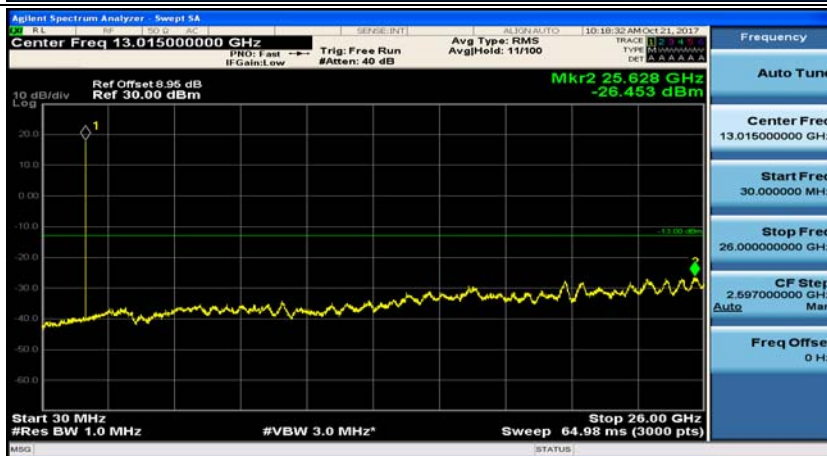

Channel Bandwidth: 5 MHz

(Channel Bandwidth: 5 MHz)_MCH_QPSK_1RB#0

(Channel Bandwidth: 5 MHz)_MCH_QPSK_1RB#12

(Channel Bandwidth: 5 MHz)_HCH_QPSK_1RB#0

(Channel Bandwidth: 5 MHz)_HCH_QPSK_1RB#12

(Channel Bandwidth: 5 MHz)_HCH_QPSK_1RB#24