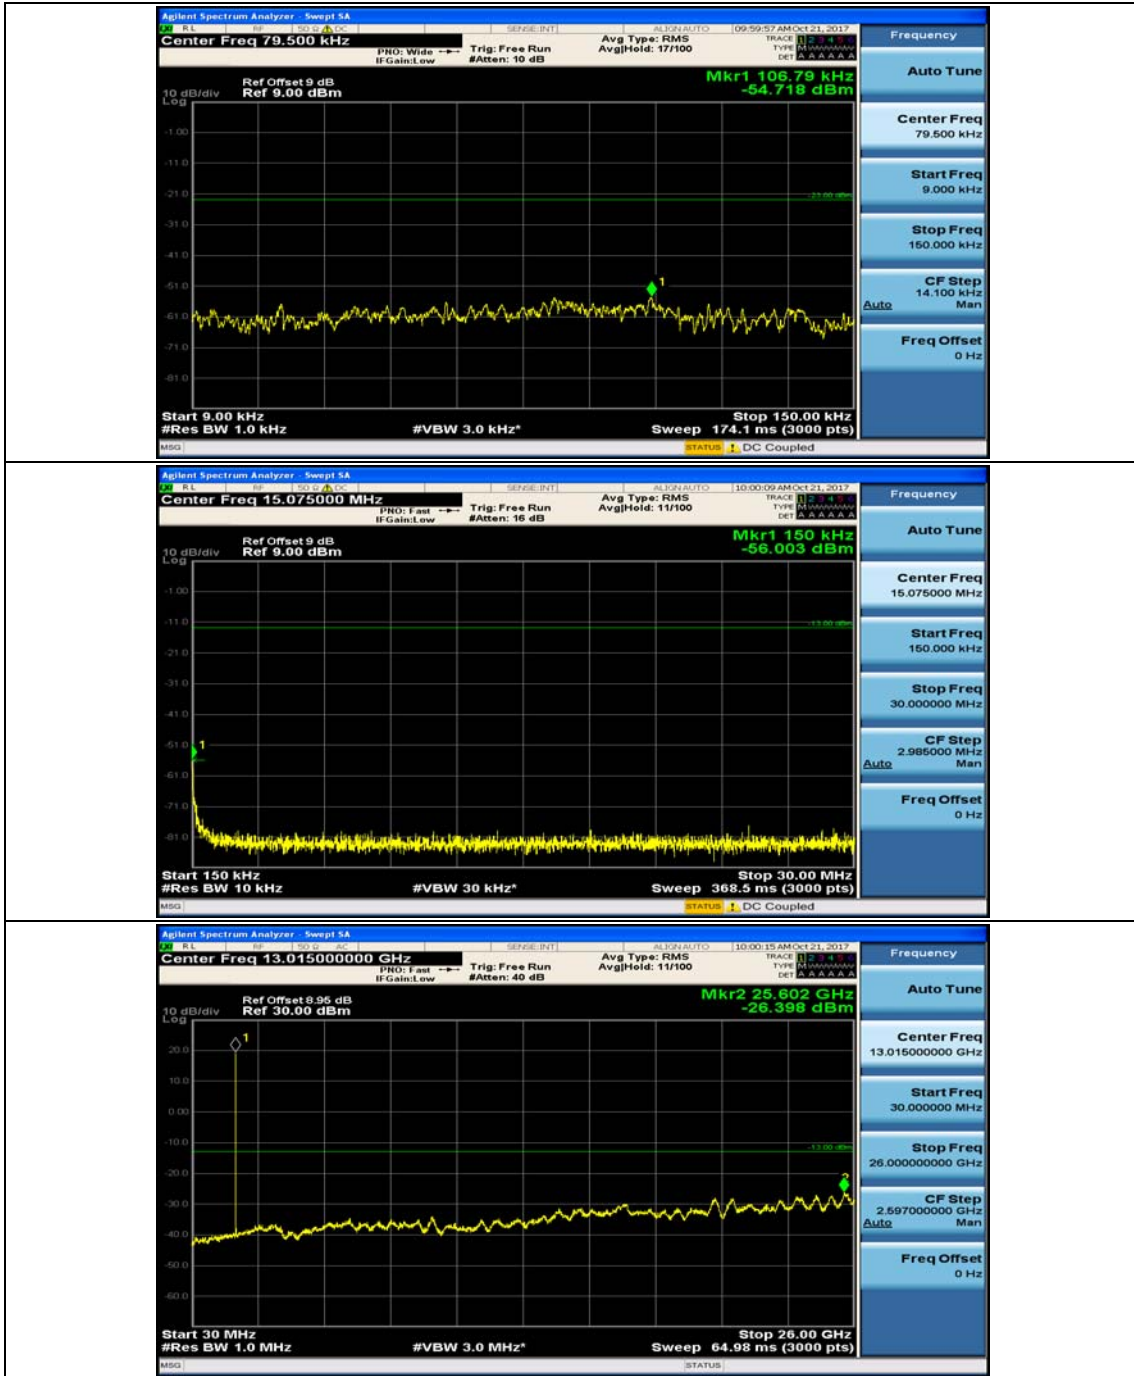

(Channel Bandwidth: 1.4 MHz)_MCH_QPSK_1RB#0

(Channel Bandwidth: 1.4 MHz)_MCH_QPSK_1RB#3

(Channel Bandwidth: 1.4 MHz)_HCH_QPSK_1RB#0

(Channel Bandwidth: 1.4 MHz)_HCH_QPSK_1RB#3

(Channel Bandwidth: 1.4 MHz)_LCH_16QAM_1RB#0

(Channel Bandwidth: 1.4 MHz)_LCH_16QAM_1RB#3

(Channel Bandwidth: 1.4 MHz)_MCH_16QAM_1RB#0

(Channel Bandwidth: 1.4 MHz)_MCH_16QAM_1RB#3

(Channel Bandwidth: 1.4 MHz)_HCH_16QAM_1RB#0

(Channel Bandwidth: 1.4 MHz)_HCH_16QAM_1RB#3

Channel Bandwidth: 3 MHz

(Channel Bandwidth: 3 MHz)_MCH_QPSK_1RB#0

(Channel Bandwidth: 3 MHz)_MCH_QPSK_1RB#7

(Channel Bandwidth: 3 MHz)_HCH_QPSK_1RB#0

(Channel Bandwidth: 3 MHz)_HCH_QPSK_1RB#7

(Channel Bandwidth: 3 MHz)_LCH_16QAM_1RB#0