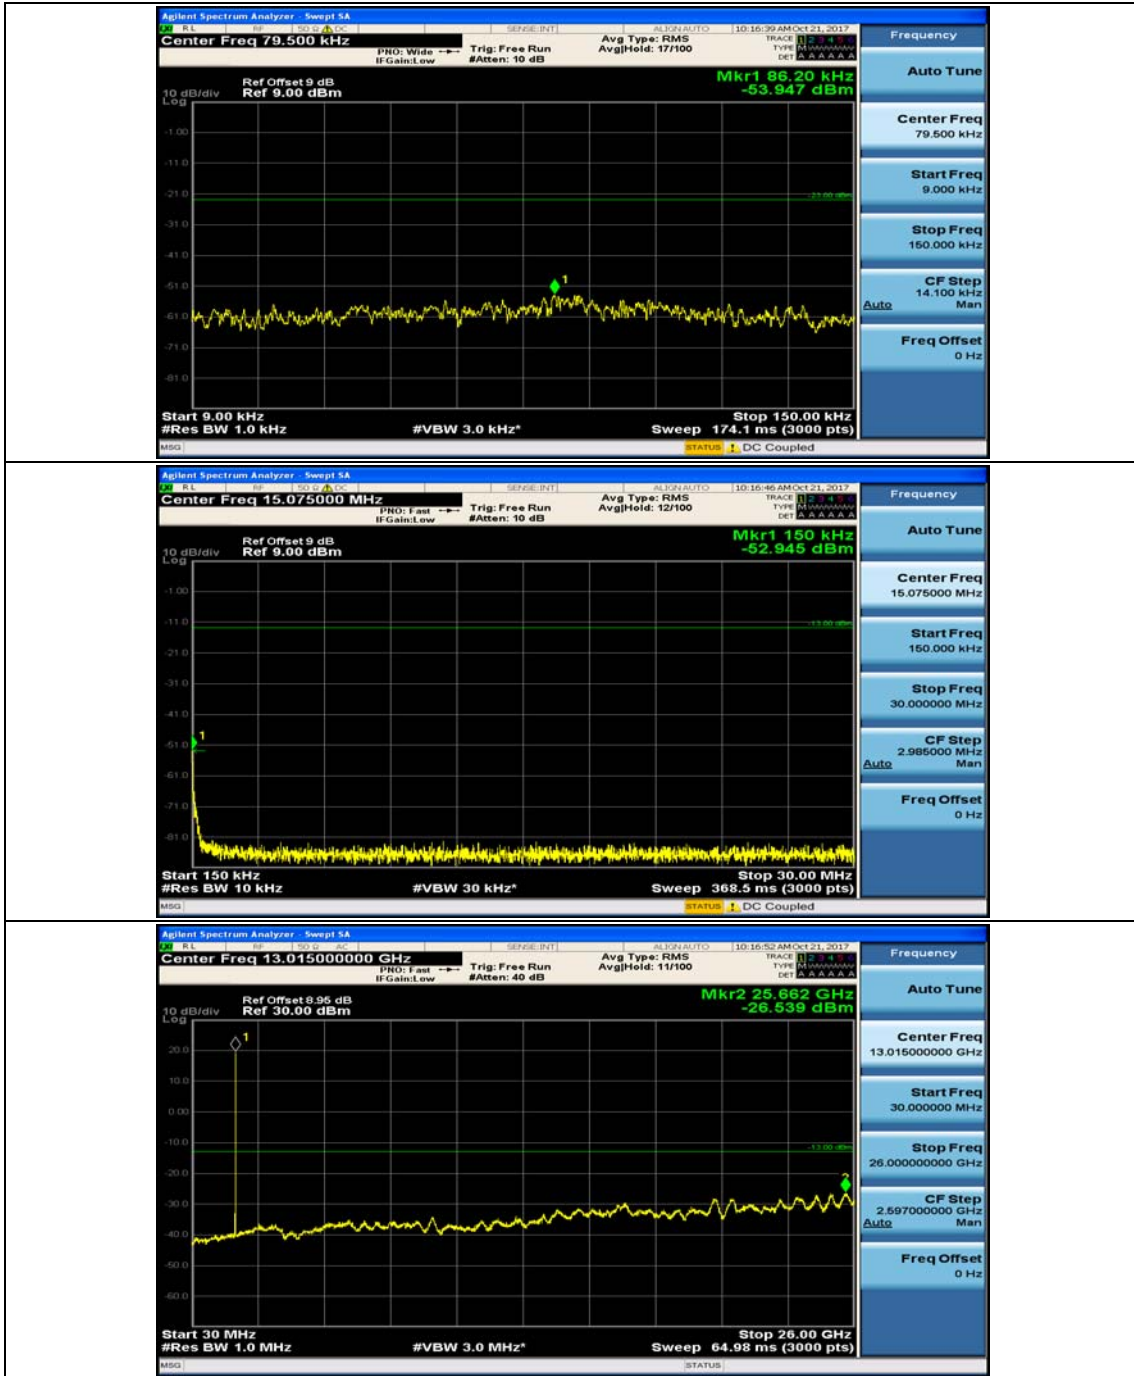

Channel Bandwidth: 5 MHz

(Channel Bandwidth: 5 MHz)_MCH_QPSK_1RB#0

(Channel Bandwidth: 5 MHz)_MCH_QPSK_1RB#12

(Channel Bandwidth: 5 MHz)_HCH_QPSK_1RB#0

(Channel Bandwidth: 5 MHz)_HCH_QPSK_1RB#12

(Channel Bandwidth: 5 MHz)_HCH_QPSK_1RB#24

(Channel Bandwidth: 5 MHz)_LCH_16QAM_1RB#0

(Channel Bandwidth: 5 MHz)_LCH_16QAM_1RB#12