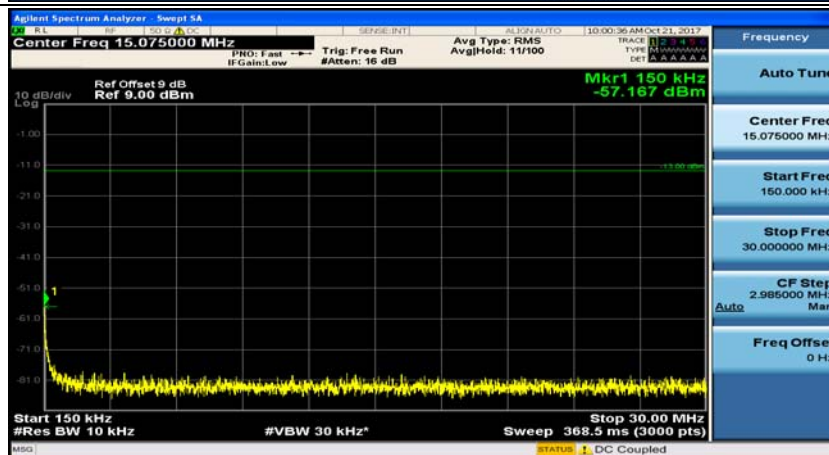

(Channel Bandwidth: 1.4 MHz)_LCH_16QAM_1RB#3

(Channel Bandwidth: 1.4 MHz)_MCH_16QAM_1RB#0

(Channel Bandwidth: 1.4 MHz)_MCH_16QAM_1RB#3

(Channel Bandwidth: 1.4 MHz)_HCH_16QAM_1RB#0

(Channel Bandwidth: 1.4 MHz)_HCH_16QAM_1RB#3

Channel Bandwidth: 3 MHz

(Channel Bandwidth: 3 MHz)_MCH_QPSK_1RB#0

(Channel Bandwidth: 3 MHz)_MCH_QPSK_1RB#7

(Channel Bandwidth: 3 MHz)_HCH_QPSK_1RB#0

(Channel Bandwidth: 3 MHz)_HCH_QPSK_1RB#7

(Channel Bandwidth: 3 MHz)_LCH_16QAM_1RB#0