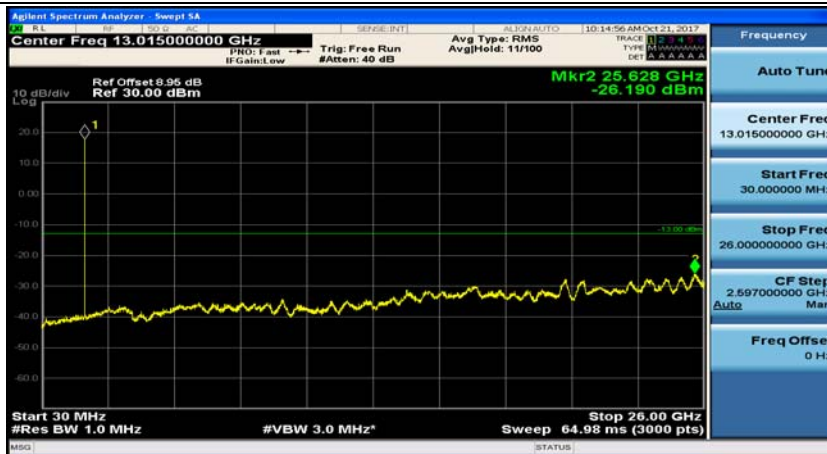

(Channel Bandwidth: 5 MHz)_LCH_16QAM_1RB#0