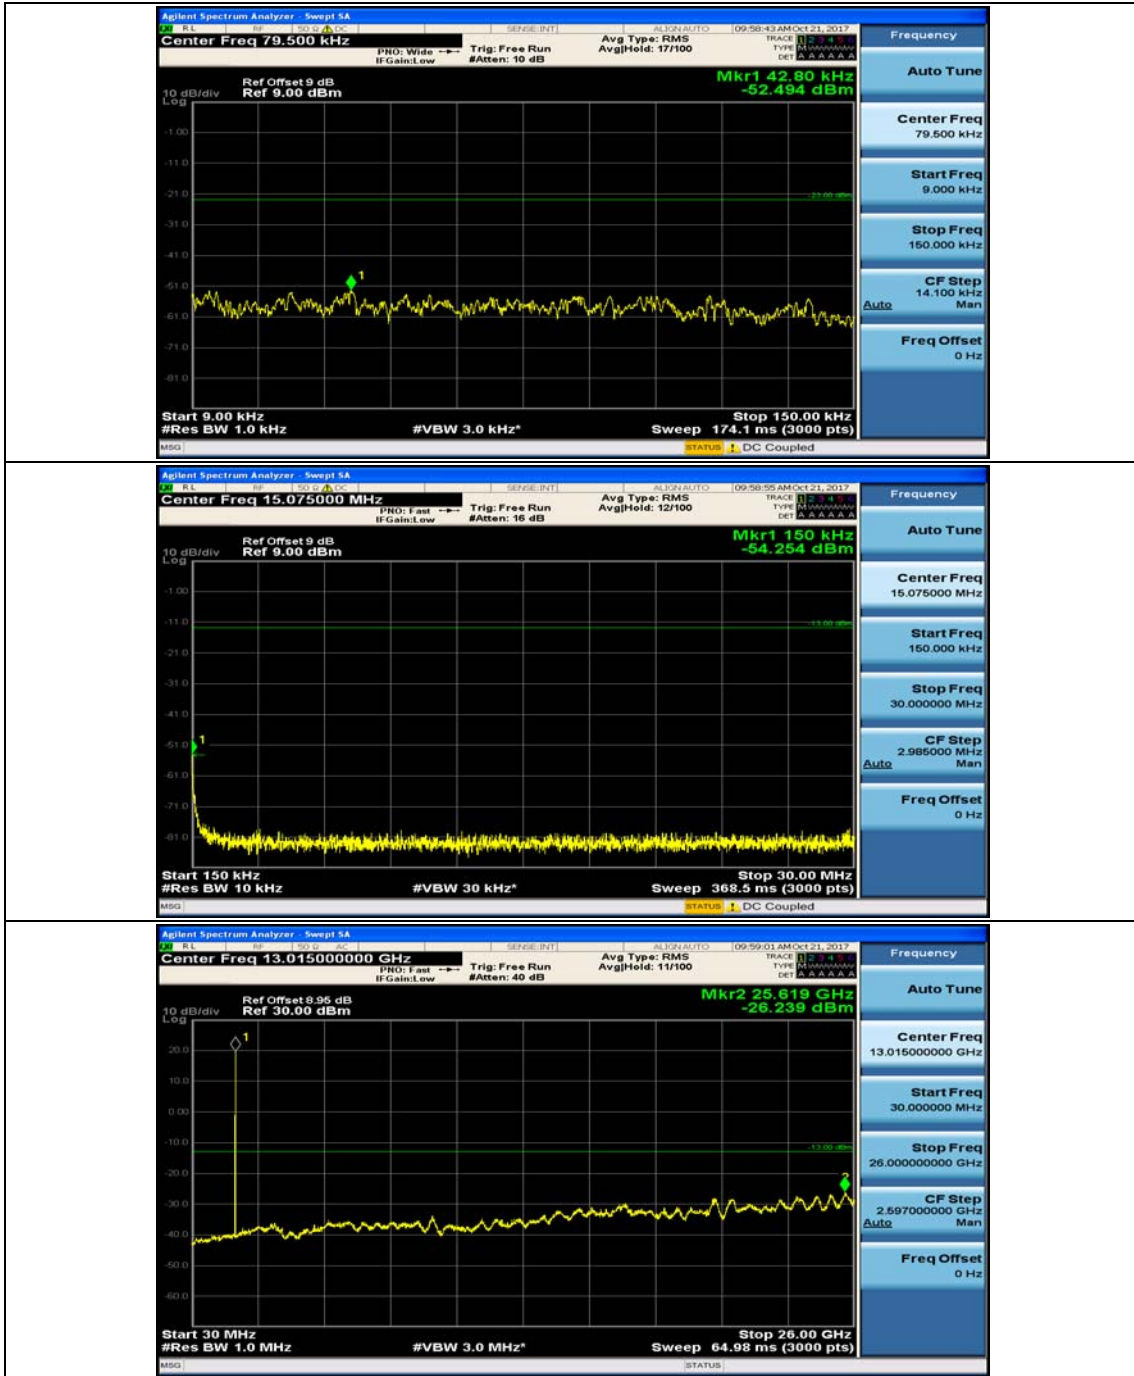

(Channel Bandwidth: 1.4 MHz)_MCH_QPSK_1RB#0

(Channel Bandwidth: 1.4 MHz)_MCH_QPSK_1RB#3

(Channel Bandwidth: 1.4 MHz)_HCH_QPSK_1RB#0

(Channel Bandwidth: 1.4 MHz)_HCH_QPSK_1RB#3

(Channel Bandwidth: 1.4 MHz)_LCH_16QAM_1RB#0

(Channel Bandwidth: 1.4 MHz)_LCH_16QAM_1RB#3

(Channel Bandwidth: 1.4 MHz)_MCH_16QAM_1RB#0

(Channel Bandwidth: 1.4 MHz)_MCH_16QAM_1RB#3

(Channel Bandwidth: 1.4 MHz)_HCH_16QAM_1RB#0

(Channel Bandwidth: 1.4 MHz)_HCH_16QAM_1RB#3

Channel Bandwidth: 3 MHz

(Channel Bandwidth: 3 MHz)_MCH_QPSK_1RB#0

(Channel Bandwidth: 3 MHz)_MCH_QPSK_1RB#7

(Channel Bandwidth: 3 MHz)_HCH_QPSK_1RB#0

(Channel Bandwidth: 3 MHz)_HCH_QPSK_1RB#7

(Channel Bandwidth: 3 MHz)_LCH_16QAM_1RB#0