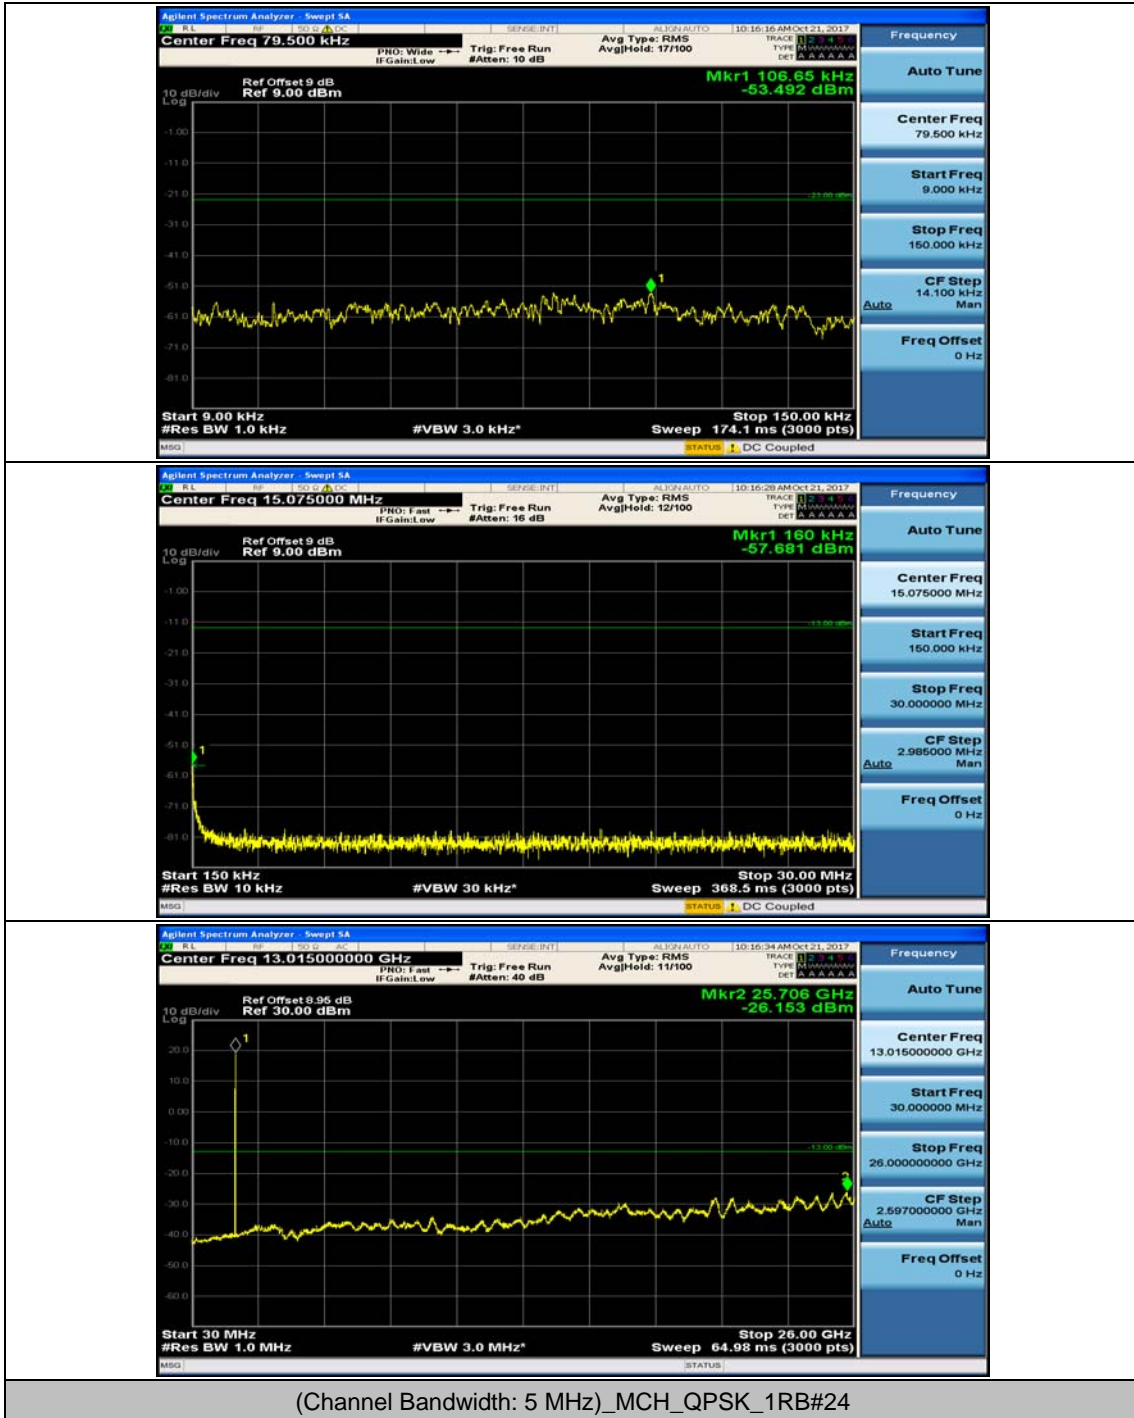

Channel Bandwidth: 5 MHz

(Channel Bandwidth: 5 MHz)_MCH_QPSK_1RB#0

(Channel Bandwidth: 5 MHz)_MCH_QPSK_1RB#12

(Channel Bandwidth: 5 MHz)_HCH_QPSK_1RB#0

(Channel Bandwidth: 5 MHz)_HCH_QPSK_1RB#12

(Channel Bandwidth: 5 MHz)_HCH_QPSK_1RB#24

(Channel Bandwidth: 5 MHz)_LCH_16QAM_1RB#0

(Channel Bandwidth: 5 MHz)_LCH_16QAM_1RB#12