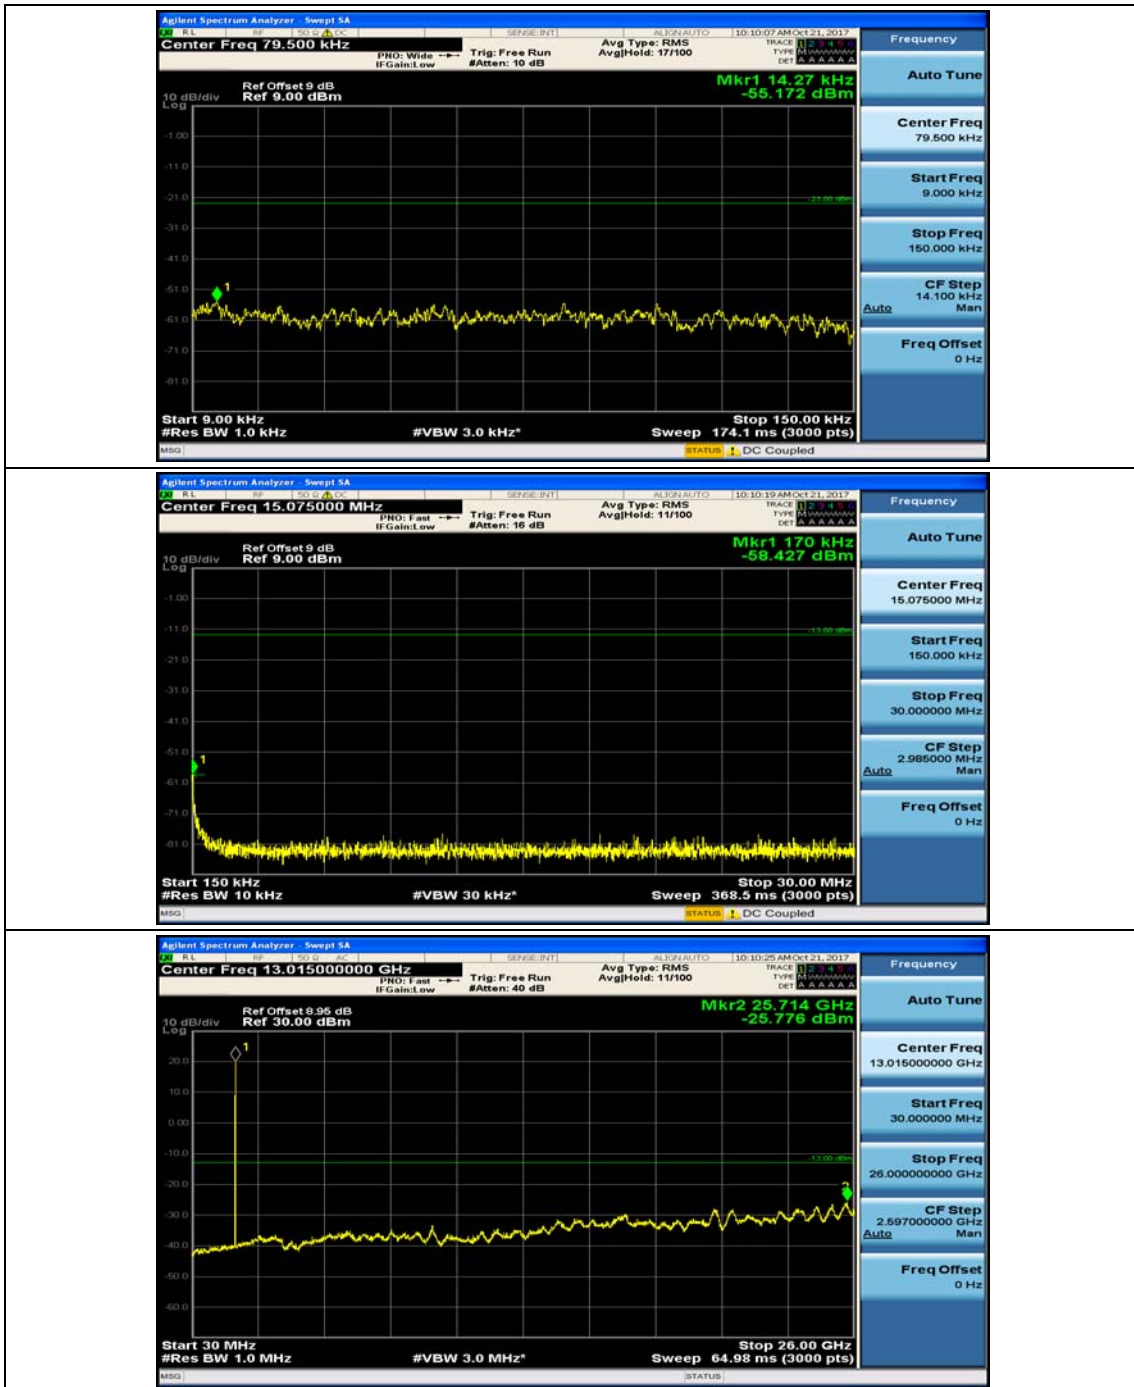

Channel Bandwidth: 3 MHz

(Channel Bandwidth: 3 MHz)_MCH_QPSK_1RB#0

(Channel Bandwidth: 3 MHz)_MCH_QPSK_1RB#7

(Channel Bandwidth: 3 MHz)_HCH_QPSK_1RB#0

(Channel Bandwidth: 3 MHz)_HCH_QPSK_1RB#7

(Channel Bandwidth: 3 MHz)_LCH_16QAM_1RB#0

(Channel Bandwidth: 3 MHz)_LCH_16QAM_1RB#7

(Channel Bandwidth: 3 MHz)_MCH_16QAM_1RB#0

(Channel Bandwidth: 3 MHz)_MCH_16QAM_1RB#7

(Channel Bandwidth: 3 MHz)_HCH_16QAM_1RB#0

(Channel Bandwidth: 3 MHz)_HCH_16QAM_1RB#7