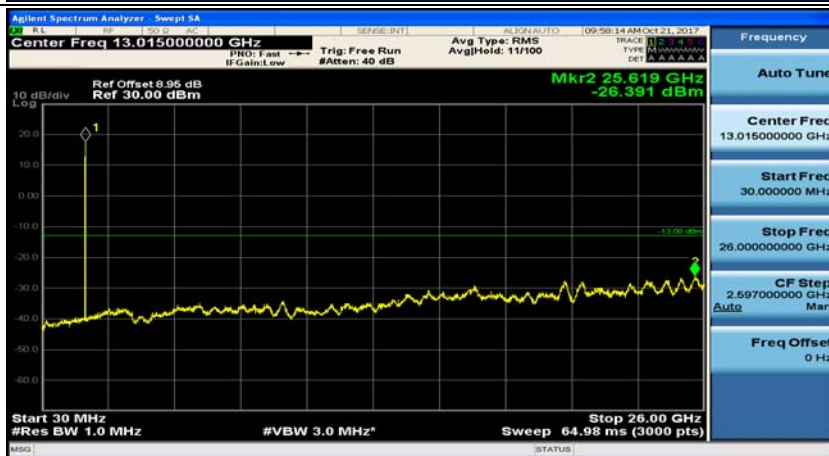

(Channel Bandwidth: 1.4 MHz)_MCH_QPSK_1RB#0

(Channel Bandwidth: 1.4 MHz)_MCH_QPSK_1RB#3

(Channel Bandwidth: 1.4 MHz)_HCH_QPSK_1RB#0

(Channel Bandwidth: 1.4 MHz)_HCH_QPSK_1RB#3

(Channel Bandwidth: 1.4 MHz)_LCH_16QAM_1RB#0

(Channel Bandwidth: 1.4 MHz)_LCH_16QAM_1RB#3

(Channel Bandwidth: 1.4 MHz)_MCH_16QAM_1RB#0

(Channel Bandwidth: 1.4 MHz)_MCH_16QAM_1RB#3

(Channel Bandwidth: 1.4 MHz)_HCH_16QAM_1RB#0

(Channel Bandwidth: 1.4 MHz)_HCH_16QAM_1RB#3