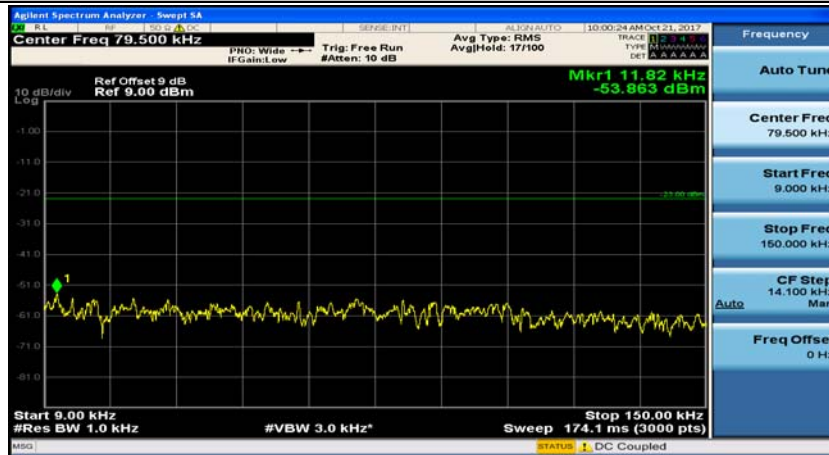

(Channel Bandwidth: 1.4 MHz)_LCH_16QAM_1RB#3

(Channel Bandwidth: 1.4 MHz)_MCH_16QAM_1RB#0

(Channel Bandwidth: 1.4 MHz)_MCH_16QAM_1RB#3

(Channel Bandwidth: 1.4 MHz)_HCH_16QAM_1RB#0

(Channel Bandwidth: 1.4 MHz)_HCH_16QAM_1RB#3

Channel Bandwidth: 3 MHz

(Channel Bandwidth: 3 MHz)_MCH_QPSK_1RB#0

(Channel Bandwidth: 3 MHz)_MCH_QPSK_1RB#7

(Channel Bandwidth: 3 MHz)_HCH_QPSK_1RB#0

(Channel Bandwidth: 3 MHz)_HCH_QPSK_1RB#7

(Channel Bandwidth: 3 MHz)_LCH_16QAM_1RB#0