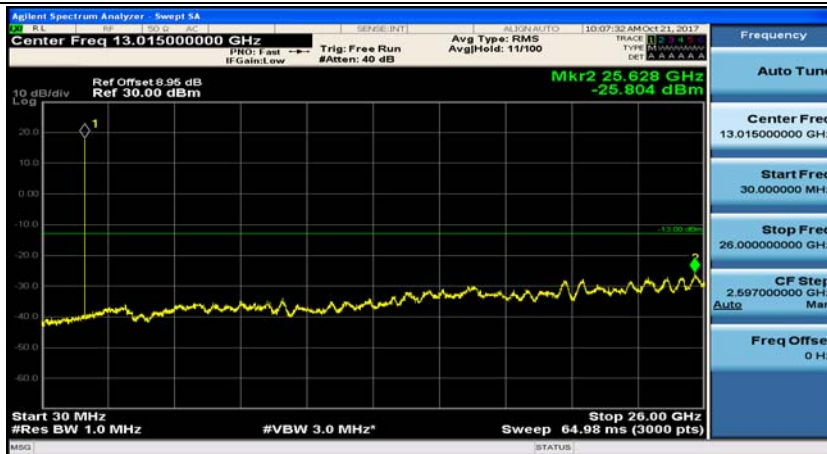

Channel Bandwidth: 3 MHz

(Channel Bandwidth: 3 MHz)_MCH_QPSK_1RB#0

(Channel Bandwidth: 3 MHz)_MCH_QPSK_1RB#7

(Channel Bandwidth: 3 MHz)_HCH_QPSK_1RB#0

(Channel Bandwidth: 3 MHz)_HCH_QPSK_1RB#7

(Channel Bandwidth: 3 MHz)_LCH_16QAM_1RB#0