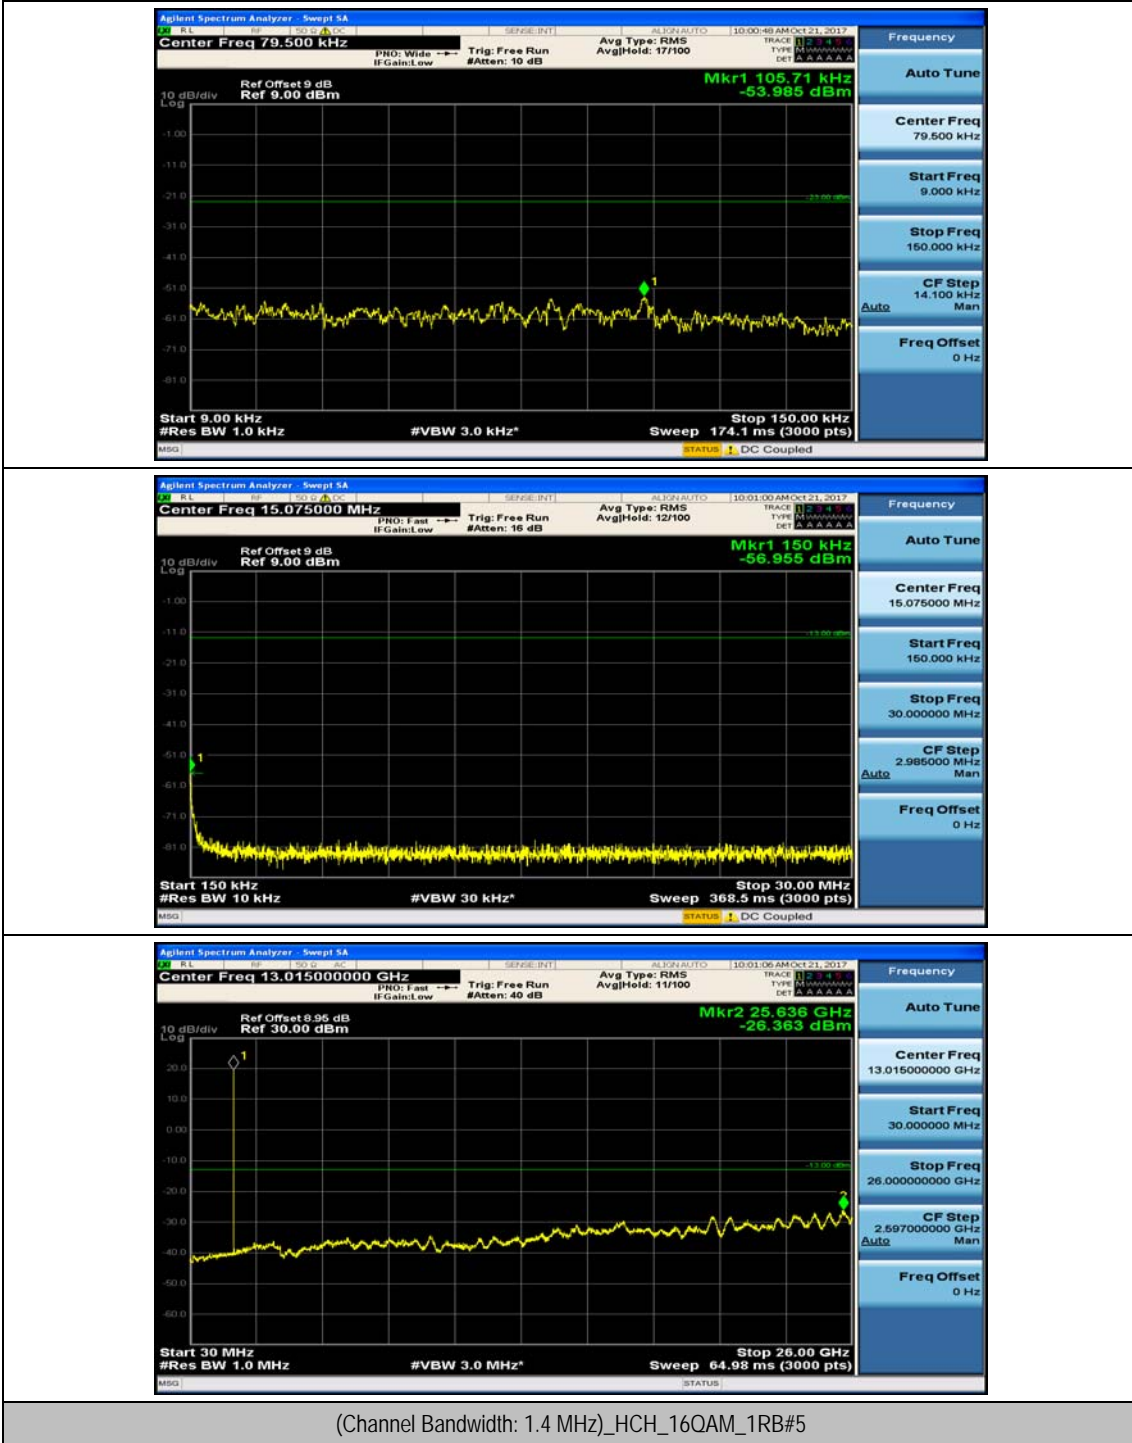

(Channel Bandwidth: 1.4 MHz)_MCH_QPSK_1RB#0

(Channel Bandwidth: 1.4 MHz)_MCH_QPSK_1RB#3

(Channel Bandwidth: 1.4 MHz)_HCH_QPSK_1RB#0

(Channel Bandwidth: 1.4 MHz)_HCH_QPSK_1RB#3

(Channel Bandwidth: 1.4 MHz)_LCH_16QAM_1RB#0

(Channel Bandwidth: 1.4 MHz)_LCH_16QAM_1RB#3

(Channel Bandwidth: 1.4 MHz)_MCH_16QAM_1RB#0

(Channel Bandwidth: 1.4 MHz)_MCH_16QAM_1RB#3

(Channel Bandwidth: 1.4 MHz)_HCH_16QAM_1RB#0

(Channel Bandwidth: 1.4 MHz)_HCH_16QAM_1RB#3

Channel Bandwidth: 3 MHz

(Channel Bandwidth: 3 MHz)_MCH_QPSK_1RB#0

(Channel Bandwidth: 3 MHz)_MCH_QPSK_1RB#7

(Channel Bandwidth: 3 MHz)_HCH_QPSK_1RB#0

(Channel Bandwidth: 3 MHz)_HCH_QPSK_1RB#7

(Channel Bandwidth: 3 MHz)_LCH_16QAM_1RB#0