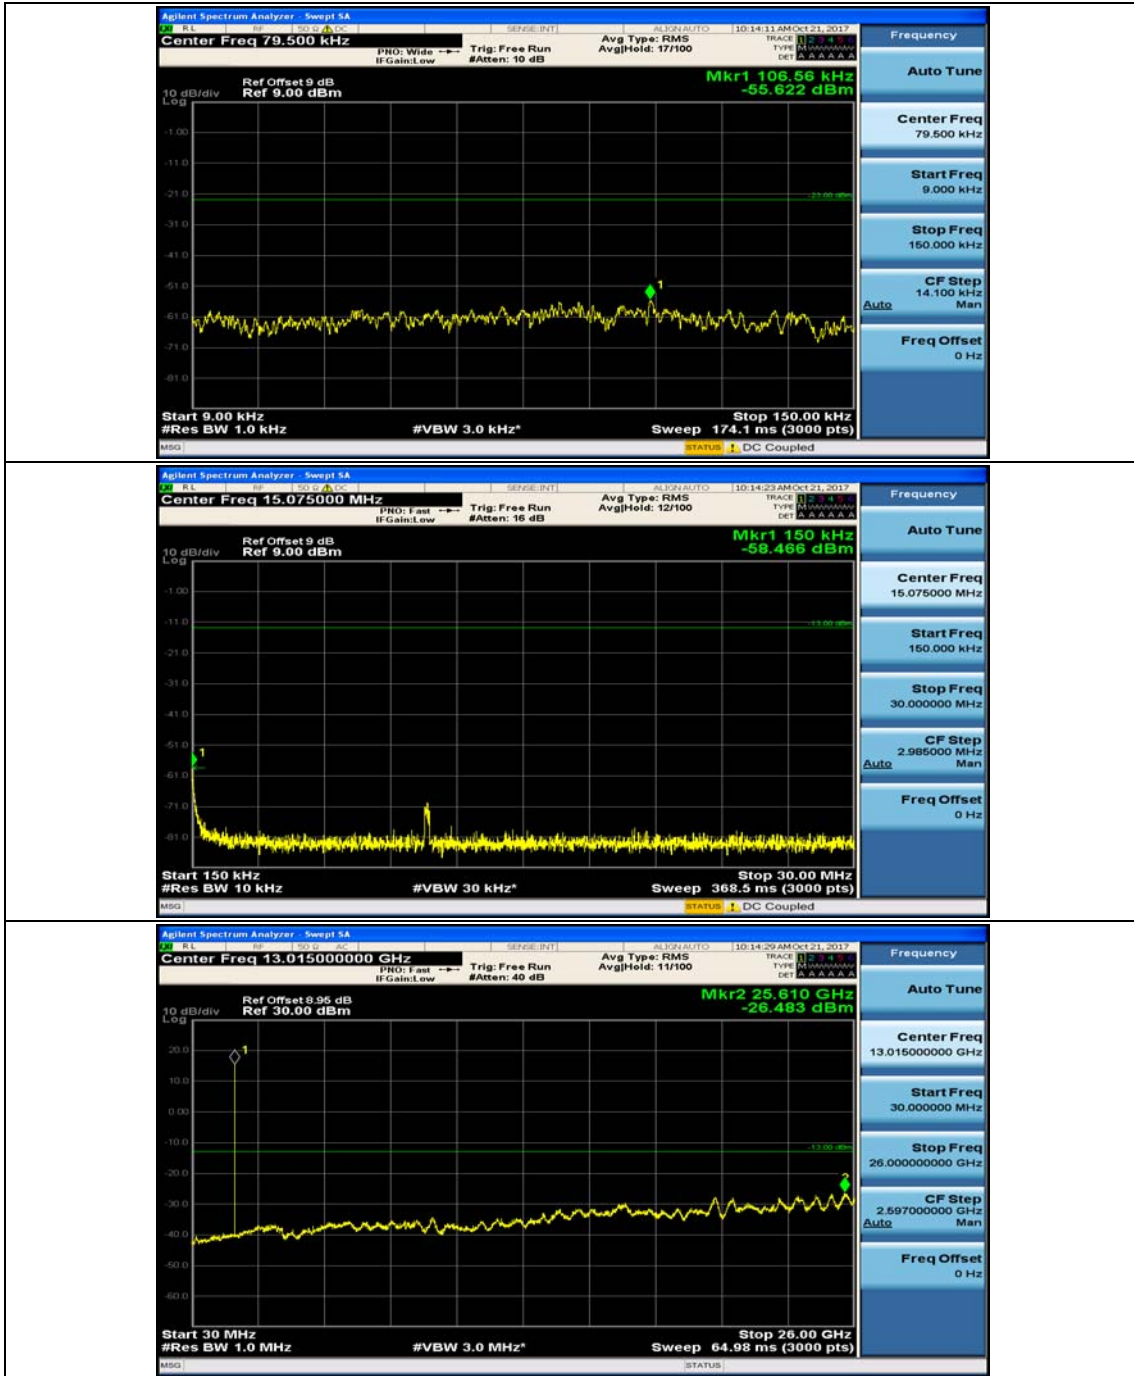

Channel Bandwidth: 3 MHz

(Channel Bandwidth: 3 MHz)_MCH_QPSK_1RB#0

(Channel Bandwidth: 3 MHz)_MCH_QPSK_1RB#7

(Channel Bandwidth: 3 MHz)_HCH_QPSK_1RB#0

(Channel Bandwidth: 3 MHz)_HCH_QPSK_1RB#7

(Channel Bandwidth: 3 MHz)_LCH_16QAM_1RB#0

(Channel Bandwidth: 3 MHz)_LCH_16QAM_1RB#7

(Channel Bandwidth: 3 MHz)_MCH_16QAM_1RB#0

(Channel Bandwidth: 3 MHz)_MCH_16QAM_1RB#7

(Channel Bandwidth: 3 MHz)_HCH_16QAM_1RB#0

(Channel Bandwidth: 3 MHz)_HCH_16QAM_1RB#7

Channel Bandwidth: 5 MHz

(Channel Bandwidth: 5 MHz)_MCH_QPSK_1RB#0

(Channel Bandwidth: 5 MHz)_MCH_QPSK_1RB#12

(Channel Bandwidth: 5 MHz)_HCH_QPSK_1RB#0

(Channel Bandwidth: 5 MHz)_HCH_QPSK_1RB#12

(Channel Bandwidth: 5 MHz)_HCH_QPSK_1RB#24