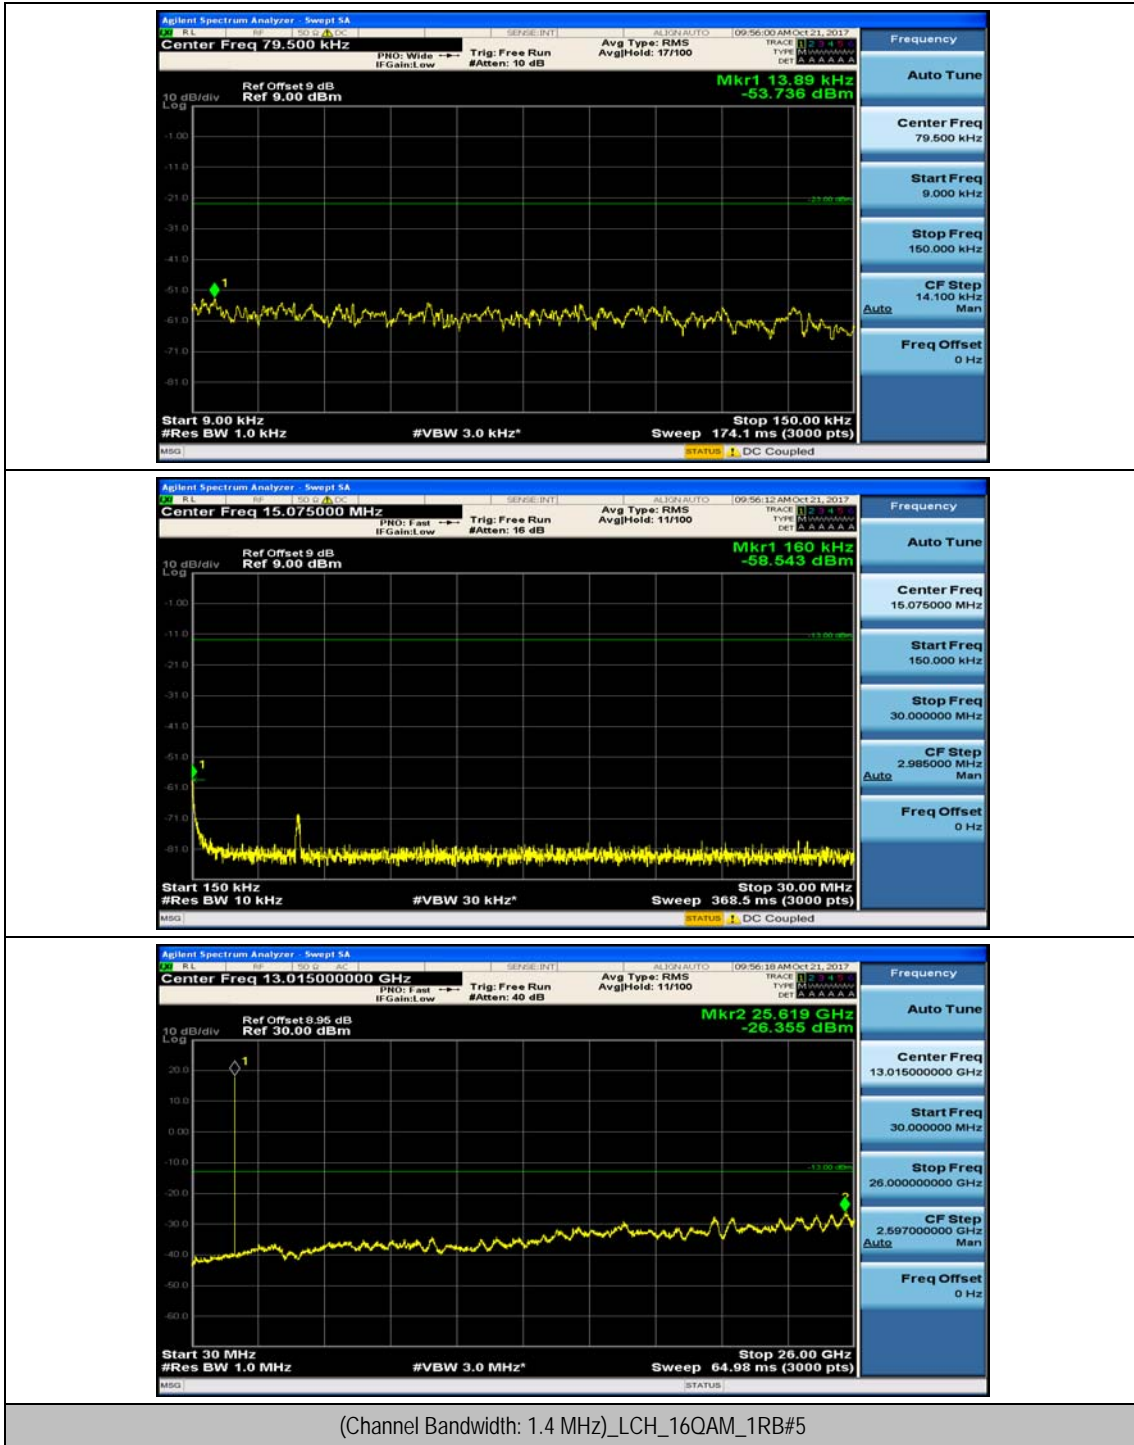

(Channel Bandwidth: 1.4 MHz)_MCH_QPSK_1RB#0

(Channel Bandwidth: 1.4 MHz)_MCH_QPSK_1RB#3

(Channel Bandwidth: 1.4 MHz)_HCH_QPSK_1RB#0

(Channel Bandwidth: 1.4 MHz)_HCH_QPSK_1RB#3

(Channel Bandwidth: 1.4 MHz)_LCH_16QAM_1RB#0

(Channel Bandwidth: 1.4 MHz)_LCH_16QAM_1RB#3

(Channel Bandwidth: 1.4 MHz)_MCH_16QAM_1RB#0

(Channel Bandwidth: 1.4 MHz)_MCH_16QAM_1RB#3

(Channel Bandwidth: 1.4 MHz)_HCH_16QAM_1RB#0

(Channel Bandwidth: 1.4 MHz)_HCH_16QAM_1RB#3

Channel Bandwidth: 3 MHz

(Channel Bandwidth: 3 MHz)_MCH_QPSK_1RB#0

(Channel Bandwidth: 3 MHz)_MCH_QPSK_1RB#7

(Channel Bandwidth: 3 MHz)_HCH_QPSK_1RB#0

(Channel Bandwidth: 3 MHz)_HCH_QPSK_1RB#7

(Channel Bandwidth: 3 MHz)_LCH_16QAM_1RB#0