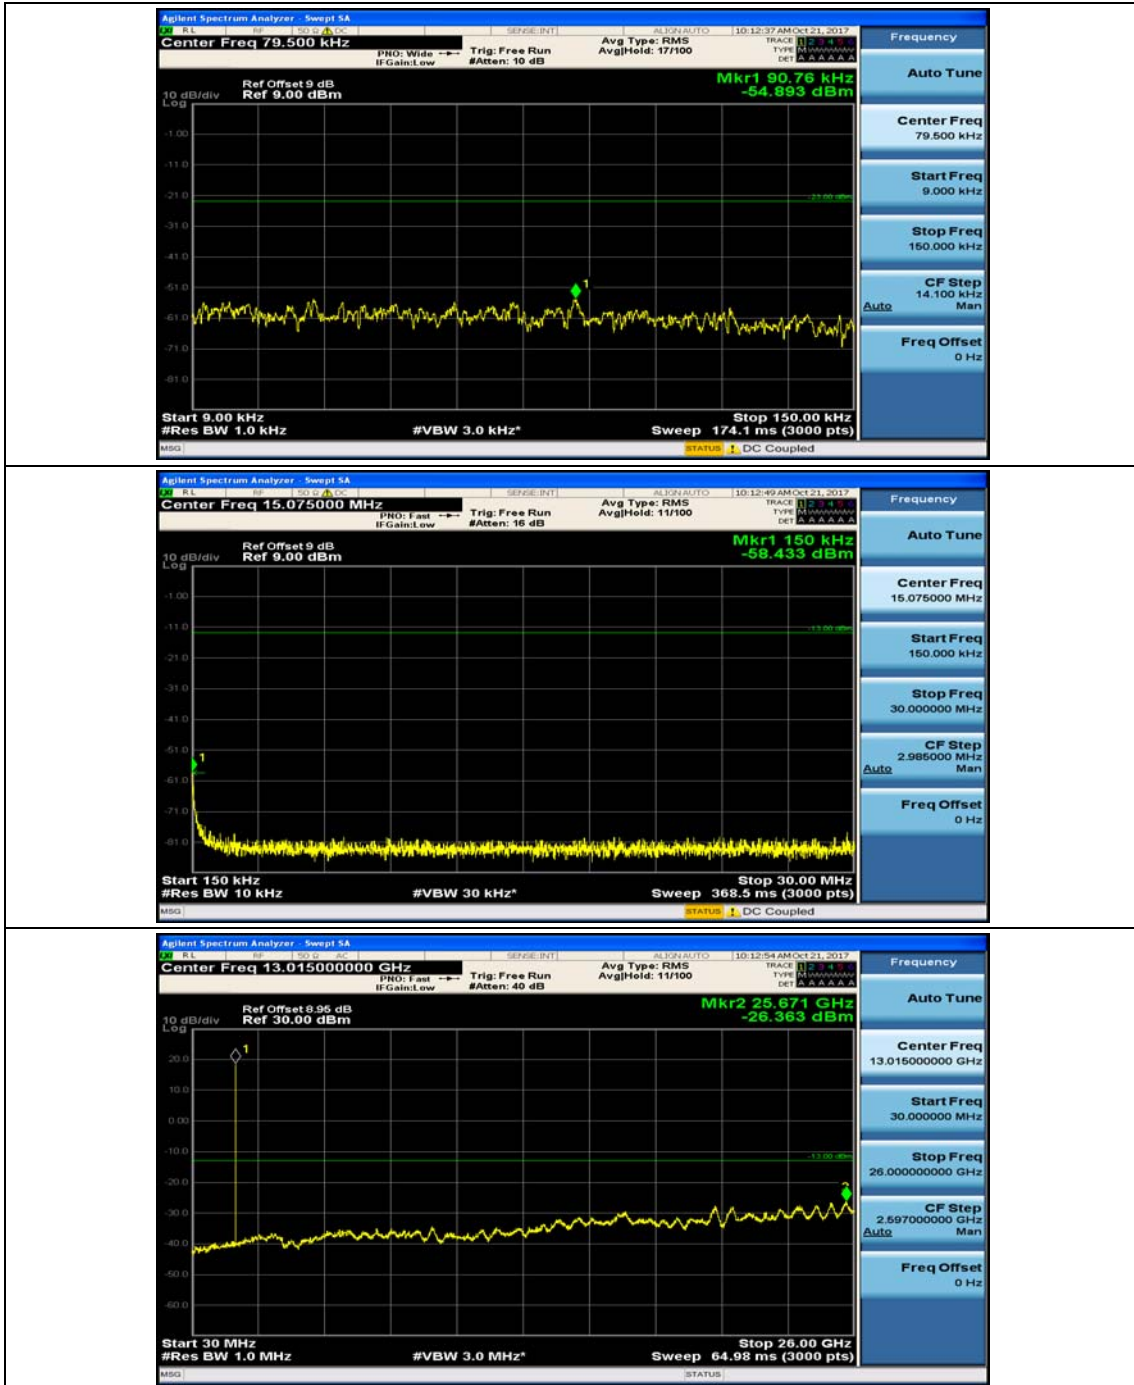

(Channel Bandwidth: 3 MHz)_LCH_16QAM_1RB#7

(Channel Bandwidth: 3 MHz)_MCH_16QAM_1RB#0

(Channel Bandwidth: 3 MHz)_MCH_16QAM_1RB#7

(Channel Bandwidth: 3 MHz)_HCH_16QAM_1RB#0

(Channel Bandwidth: 3 MHz)_HCH_16QAM_1RB#7

Channel Bandwidth: 5 MHz

(Channel Bandwidth: 5 MHz)_MCH_QPSK_1RB#0

(Channel Bandwidth: 5 MHz)_MCH_QPSK_1RB#12

(Channel Bandwidth: 5 MHz)_HCH_QPSK_1RB#0

(Channel Bandwidth: 5 MHz)_HCH_QPSK_1RB#12

(Channel Bandwidth: 5 MHz)_HCH_QPSK_1RB#24