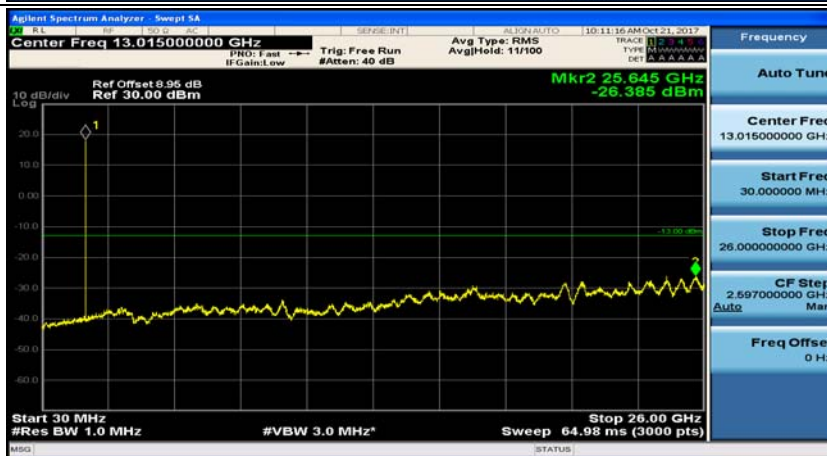

Channel Bandwidth: 3 MHz

(Channel Bandwidth: 3 MHz)_MCH_QPSK_1RB#0

(Channel Bandwidth: 3 MHz)_MCH_QPSK_1RB#7

(Channel Bandwidth: 3 MHz)_HCH_QPSK_1RB#0

(Channel Bandwidth: 3 MHz)_HCH_QPSK_1RB#7

(Channel Bandwidth: 3 MHz)_LCH_16QAM_1RB#0