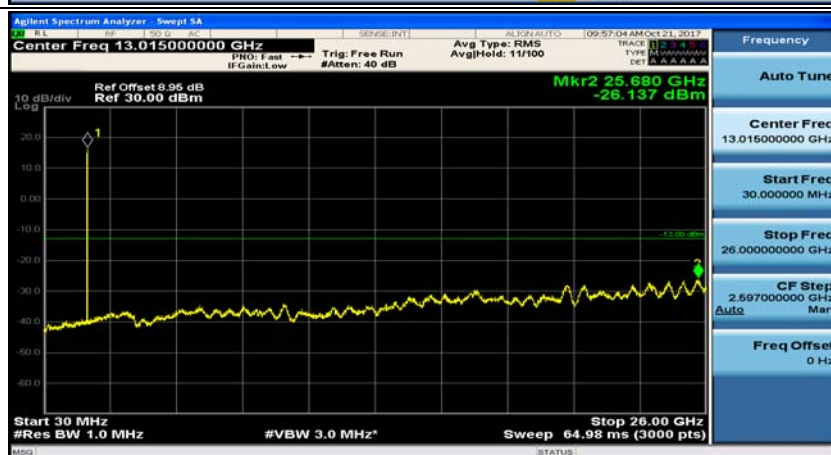

(Channel Bandwidth: 1.4 MHz)_MCH_QPSK_1RB#0

(Channel Bandwidth: 1.4 MHz)_MCH_QPSK_1RB#3

(Channel Bandwidth: 1.4 MHz)_HCH_QPSK_1RB#0

(Channel Bandwidth: 1.4 MHz)_HCH_QPSK_1RB#3

(Channel Bandwidth: 1.4 MHz)_LCH_16QAM_1RB#0

(Channel Bandwidth: 1.4 MHz)_LCH_16QAM_1RB#3

(Channel Bandwidth: 1.4 MHz)_MCH_16QAM_1RB#0

(Channel Bandwidth: 1.4 MHz)_MCH_16QAM_1RB#3

(Channel Bandwidth: 1.4 MHz)_HCH_16QAM_1RB#0

(Channel Bandwidth: 1.4 MHz)_HCH_16QAM_1RB#3