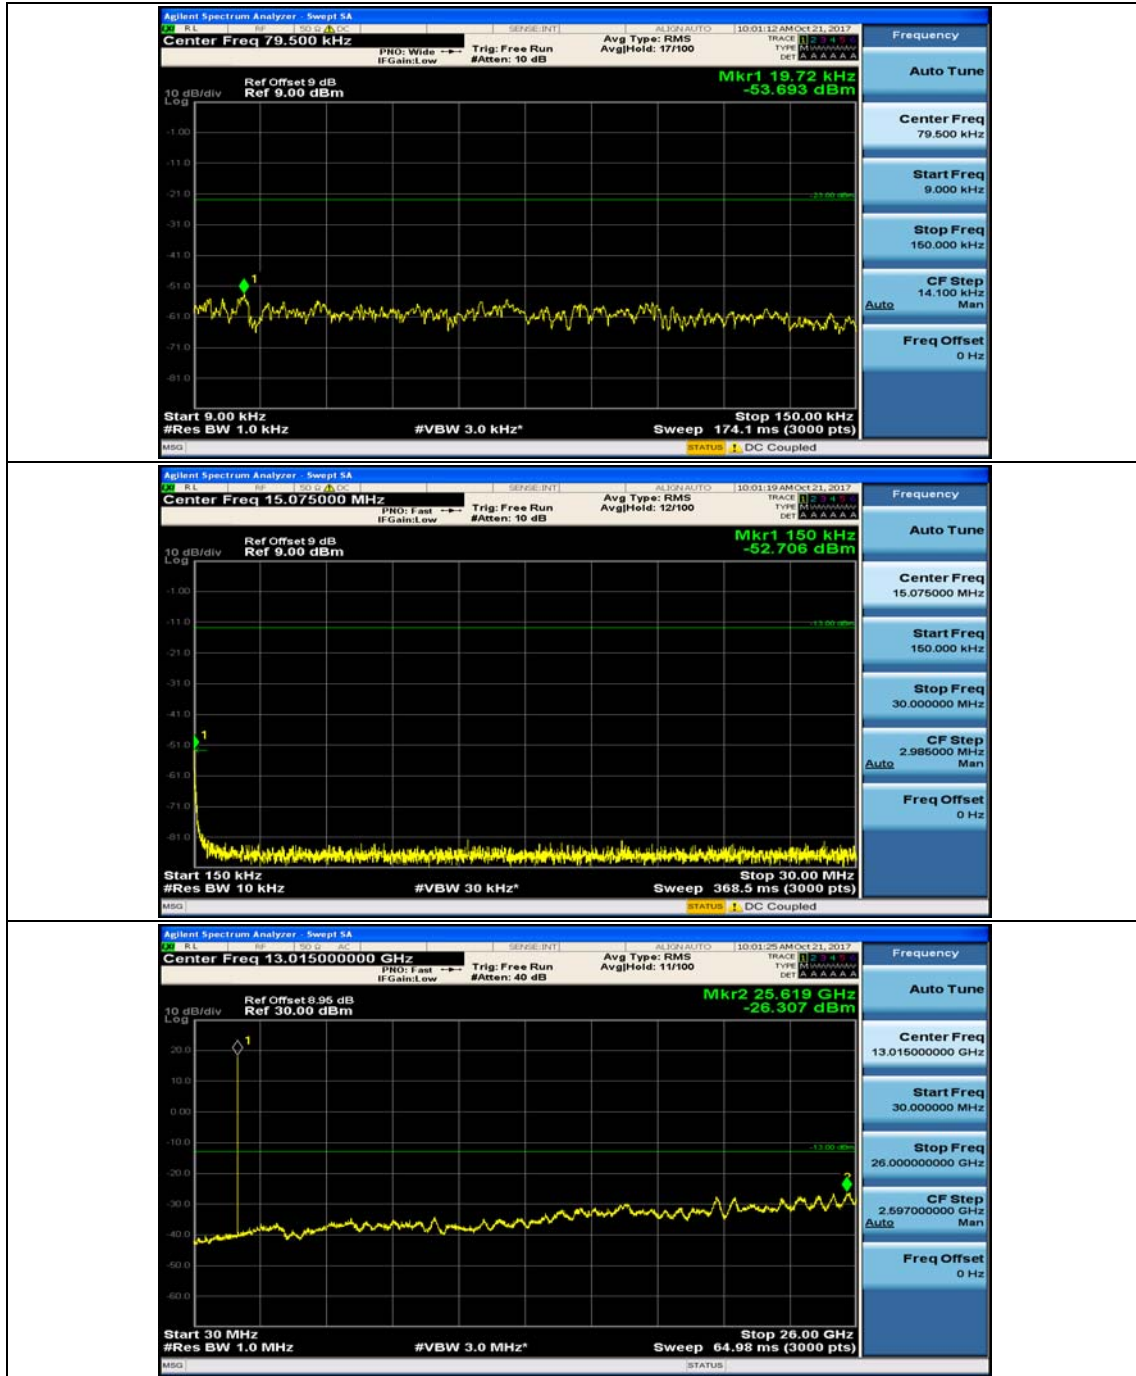

(Channel Bandwidth: 1.4 MHz)_MCH_QPSK_1RB#0

(Channel Bandwidth: 1.4 MHz)_MCH_QPSK_1RB#3

(Channel Bandwidth: 1.4 MHz)_HCH_QPSK_1RB#0

(Channel Bandwidth: 1.4 MHz)_HCH_QPSK_1RB#3

(Channel Bandwidth: 1.4 MHz)_LCH_16QAM_1RB#0

(Channel Bandwidth: 1.4 MHz)_LCH_16QAM_1RB#3

(Channel Bandwidth: 1.4 MHz)_MCH_16QAM_1RB#0

(Channel Bandwidth: 1.4 MHz)_MCH_16QAM_1RB#3

(Channel Bandwidth: 1.4 MHz)_HCH_16QAM_1RB#0

(Channel Bandwidth: 1.4 MHz)_HCH_16QAM_1RB#3

Channel Bandwidth: 3 MHz

(Channel Bandwidth: 3 MHz)_MCH_QPSK_1RB#0

(Channel Bandwidth: 3 MHz)_MCH_QPSK_1RB#7

(Channel Bandwidth: 3 MHz)_HCH_QPSK_1RB#0

(Channel Bandwidth: 3 MHz)_HCH_QPSK_1RB#7

(Channel Bandwidth: 3 MHz)_LCH_16QAM_1RB#0