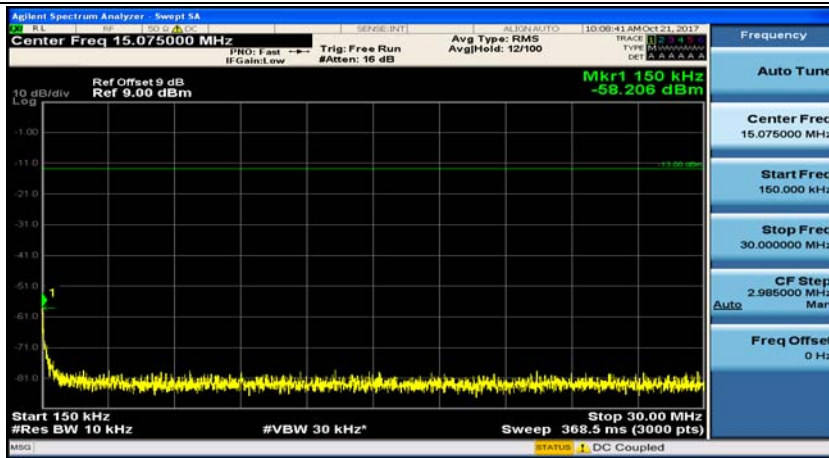

(Channel Bandwidth: 1.4 MHz)_LCH_16QAM_1RB#3

(Channel Bandwidth: 1.4 MHz)_MCH_16QAM_1RB#0

(Channel Bandwidth: 1.4 MHz)_MCH_16QAM_1RB#3

(Channel Bandwidth: 1.4 MHz)_HCH_16QAM_1RB#0

(Channel Bandwidth: 1.4 MHz)_HCH_16QAM_1RB#3

Channel Bandwidth: 3 MHz

(Channel Bandwidth: 3 MHz)_MCH_QPSK_1RB#0

(Channel Bandwidth: 3 MHz)_MCH_QPSK_1RB#7

(Channel Bandwidth: 3 MHz)_HCH_QPSK_1RB#0

(Channel Bandwidth: 3 MHz)_HCH_QPSK_1RB#7

(Channel Bandwidth: 3 MHz)_LCH_16QAM_1RB#0