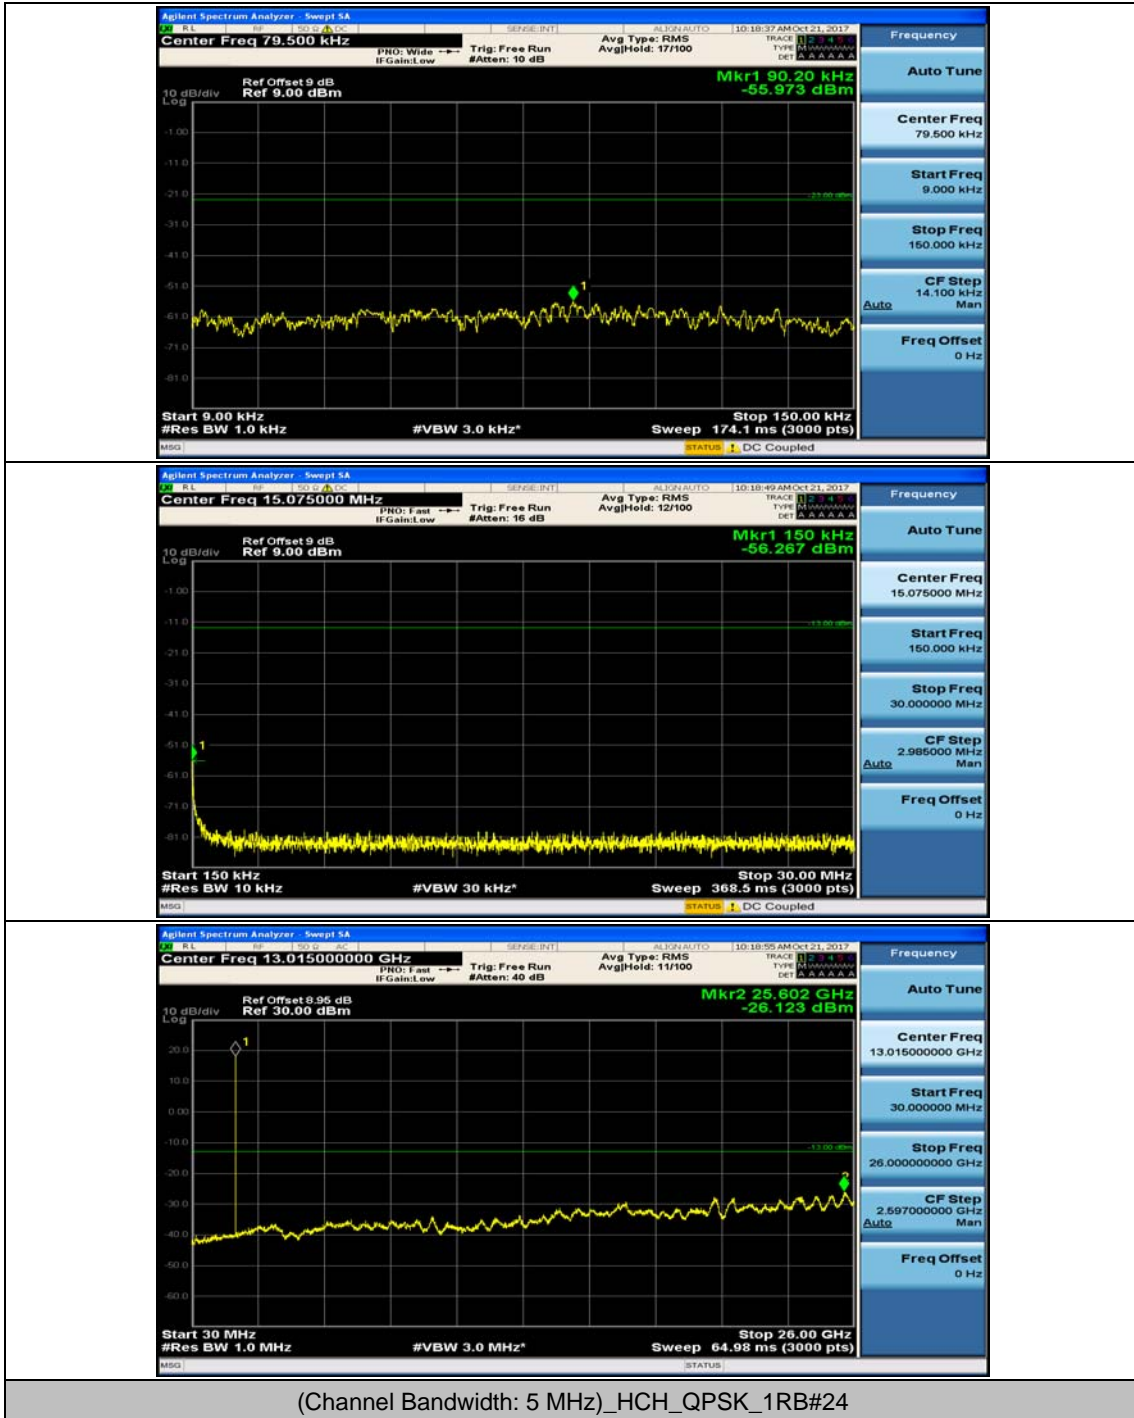

Channel Bandwidth: 5 MHz

(Channel Bandwidth: 5 MHz)_MCH_QPSK_1RB#0

(Channel Bandwidth: 5 MHz)_MCH_QPSK_1RB#12

(Channel Bandwidth: 5 MHz)_HCH_QPSK_1RB#0

(Channel Bandwidth: 5 MHz)_HCH_QPSK_1RB#12

(Channel Bandwidth: 5 MHz)_HCH_QPSK_1RB#24

(Channel Bandwidth: 5 MHz)_LCH_16QAM_1RB#0

(Channel Bandwidth: 5 MHz)_LCH_16QAM_1RB#12