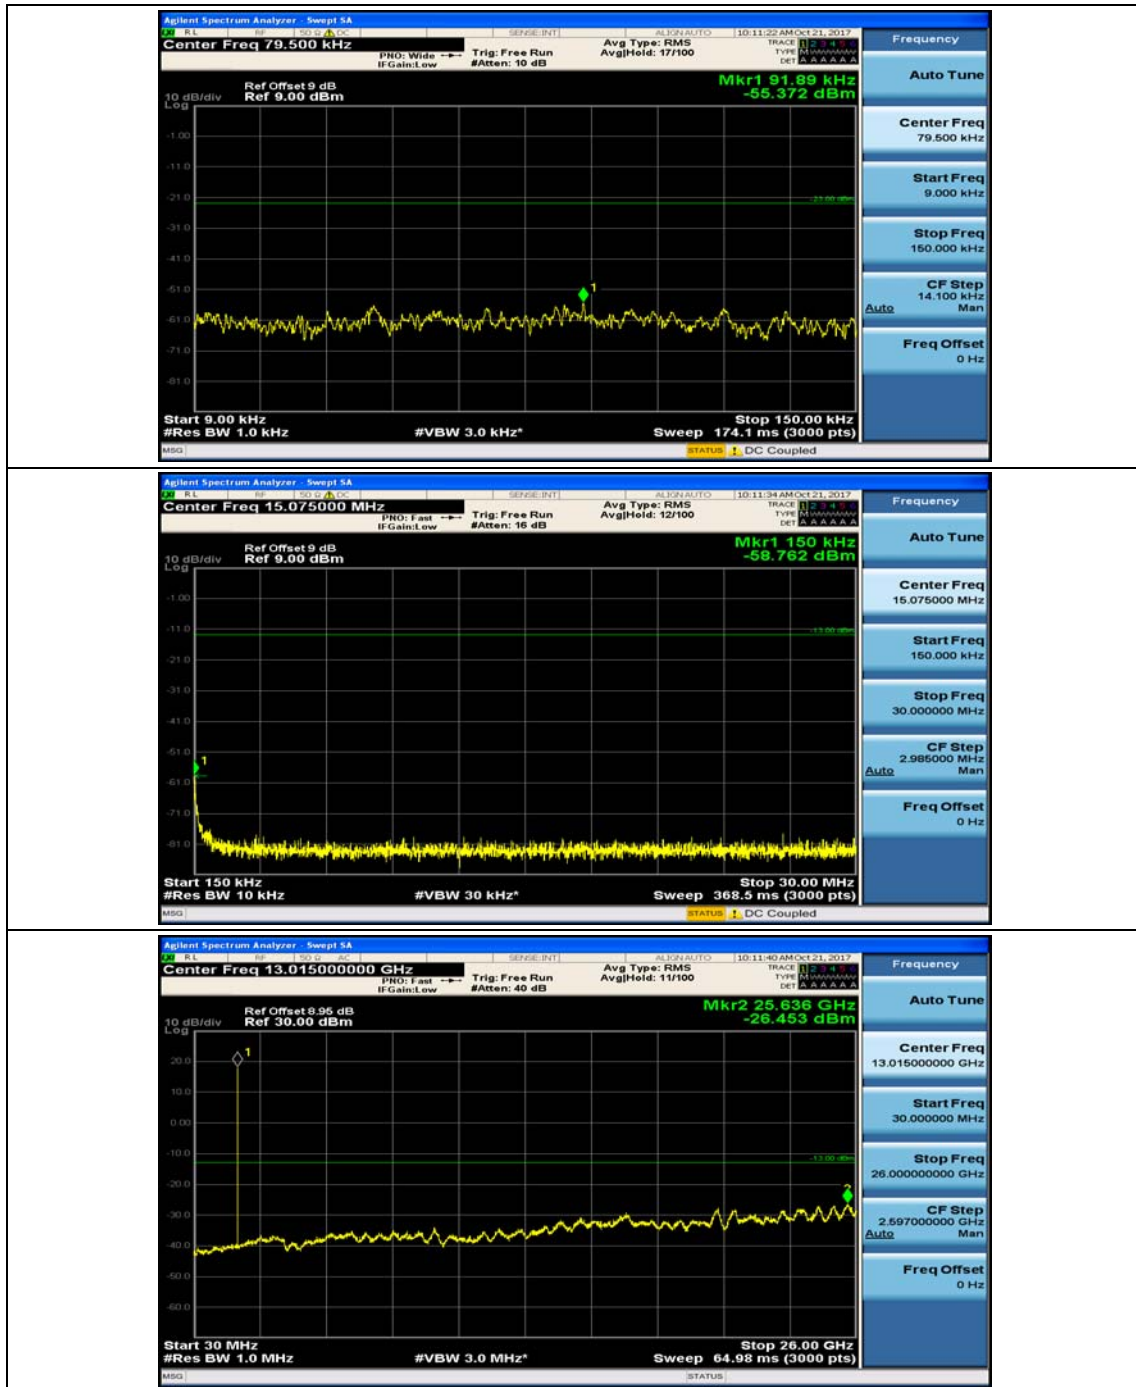

(Channel Bandwidth: 1.4 MHz)_LCH_16QAM_1RB#3

(Channel Bandwidth: 1.4 MHz)_MCH_16QAM_1RB#0

(Channel Bandwidth: 1.4 MHz)_MCH_16QAM_1RB#3

(Channel Bandwidth: 1.4 MHz)_HCH_16QAM_1RB#0

(Channel Bandwidth: 1.4 MHz)_HCH_16QAM_1RB#3

Channel Bandwidth: 3 MHz

(Channel Bandwidth: 3 MHz)_MCH_QPSK_1RB#0

(Channel Bandwidth: 3 MHz)_MCH_QPSK_1RB#7

(Channel Bandwidth: 3 MHz)_HCH_QPSK_1RB#0

(Channel Bandwidth: 3 MHz)_HCH_QPSK_1RB#7

(Channel Bandwidth: 3 MHz)_LCH_16QAM_1RB#0

(Channel Bandwidth: 3 MHz)_LCH_16QAM_1RB#7

(Channel Bandwidth: 3 MHz)_MCH_16QAM_1RB#0

(Channel Bandwidth: 3 MHz)_MCH_16QAM_1RB#7

(Channel Bandwidth: 3 MHz)_HCH_16QAM_1RB#0

(Channel Bandwidth: 3 MHz)_HCH_16QAM_1RB#7