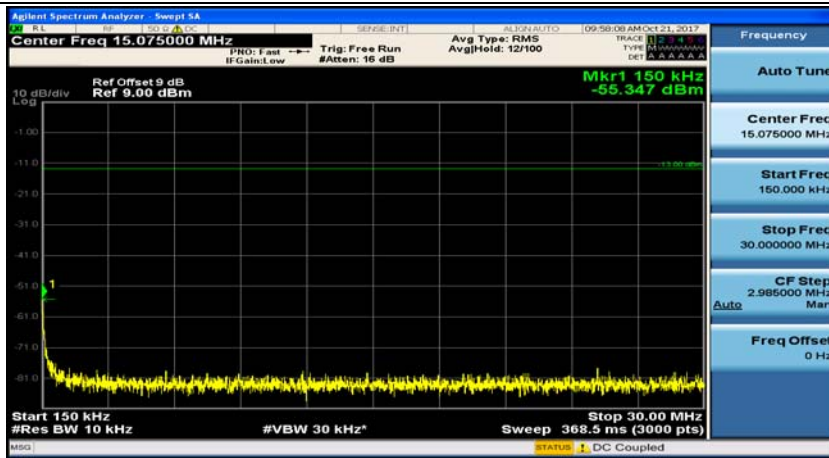

(Channel Bandwidth: 1.4 MHz)_MCH_QPSK_1RB#0

(Channel Bandwidth: 1.4 MHz)_MCH_QPSK_1RB#3

(Channel Bandwidth: 1.4 MHz)_HCH_QPSK_1RB#0

(Channel Bandwidth: 1.4 MHz)_HCH_QPSK_1RB#3

(Channel Bandwidth: 1.4 MHz)_LCH_16QAM_1RB#0

(Channel Bandwidth: 1.4 MHz)_LCH_16QAM_1RB#3

(Channel Bandwidth: 1.4 MHz)_MCH_16QAM_1RB#0

(Channel Bandwidth: 1.4 MHz)_MCH_16QAM_1RB#3

(Channel Bandwidth: 1.4 MHz)_HCH_16QAM_1RB#0

(Channel Bandwidth: 1.4 MHz)_HCH_16QAM_1RB#3