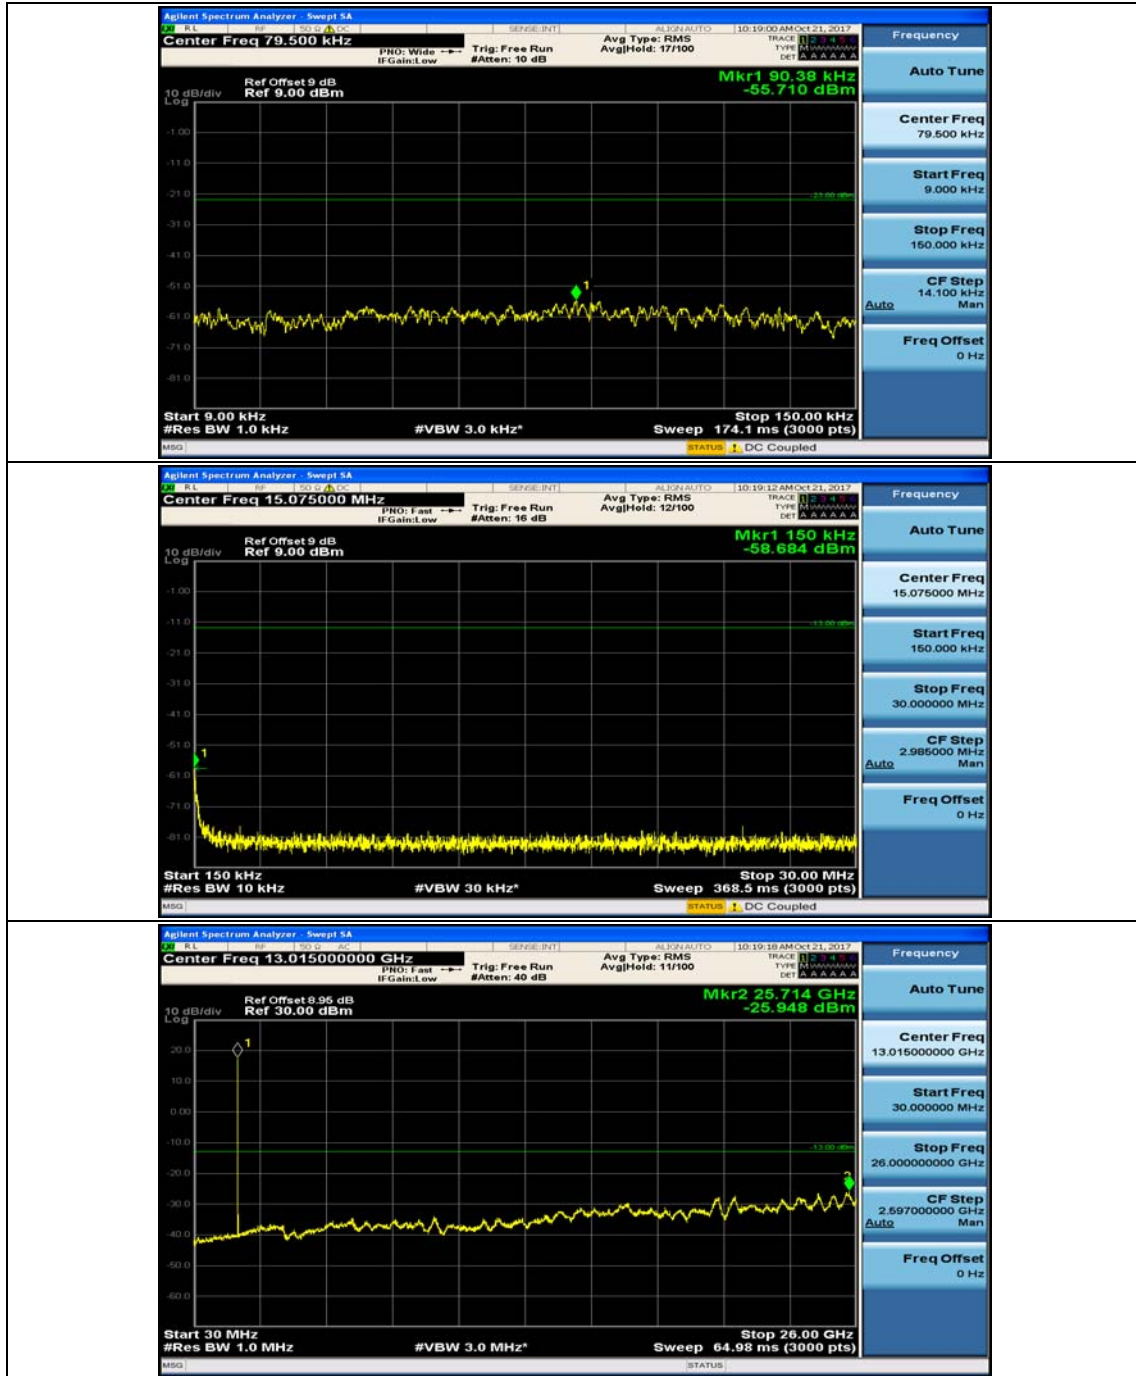

Channel Bandwidth: 5 MHz

(Channel Bandwidth: 5 MHz)_MCH_QPSK_1RB#0

(Channel Bandwidth: 5 MHz)_MCH_QPSK_1RB#12

(Channel Bandwidth: 5 MHz)_HCH_QPSK_1RB#0

(Channel Bandwidth: 5 MHz)_HCH_QPSK_1RB#12

(Channel Bandwidth: 5 MHz)_HCH_QPSK_1RB#24

(Channel Bandwidth: 5 MHz)_LCH_16QAM_1RB#0

(Channel Bandwidth: 5 MHz)_LCH_16QAM_1RB#12