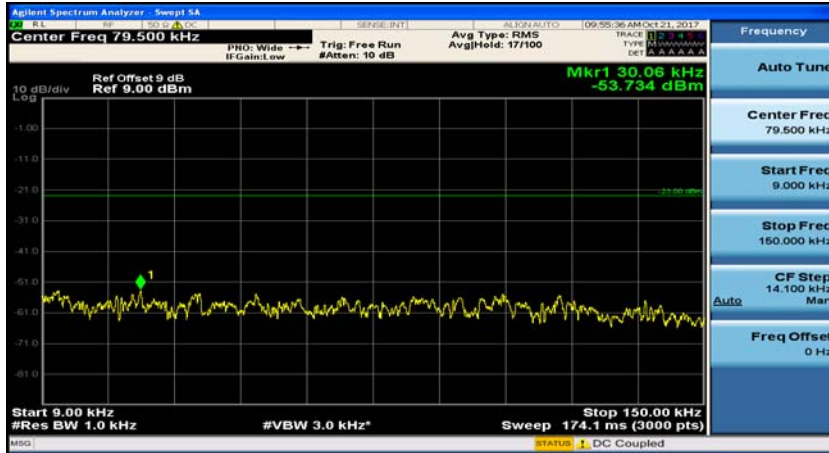

(Channel Bandwidth: 1.4 MHz)_MCH_QPSK_1RB#0

(Channel Bandwidth: 1.4 MHz)_MCH_QPSK_1RB#3

(Channel Bandwidth: 1.4 MHz)_HCH_QPSK_1RB#0

(Channel Bandwidth: 1.4 MHz)_HCH_QPSK_1RB#3

(Channel Bandwidth: 1.4 MHz)_LCH_16QAM_1RB#0

(Channel Bandwidth: 1.4 MHz)_LCH_16QAM_1RB#3

(Channel Bandwidth: 1.4 MHz)_MCH_16QAM_1RB#0

(Channel Bandwidth: 1.4 MHz)_MCH_16QAM_1RB#3

(Channel Bandwidth: 1.4 MHz)_HCH_16QAM_1RB#0

(Channel Bandwidth: 1.4 MHz)_HCH_16QAM_1RB#3