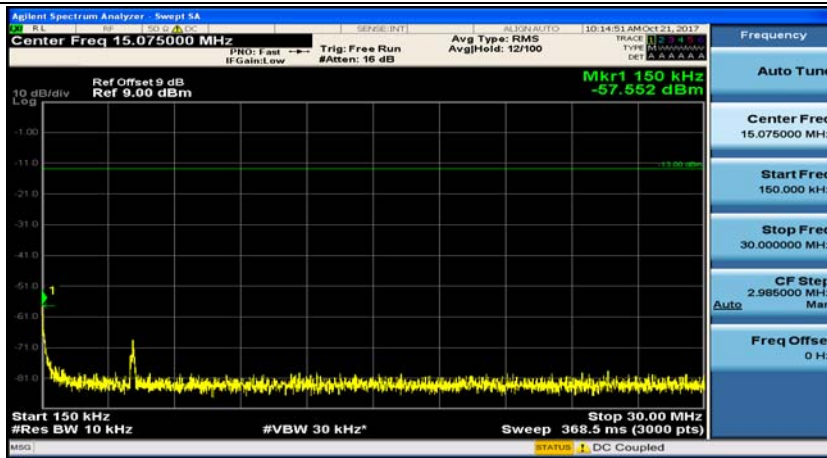

(Channel Bandwidth: 5 MHz)_LCH_16QAM_1RB#0