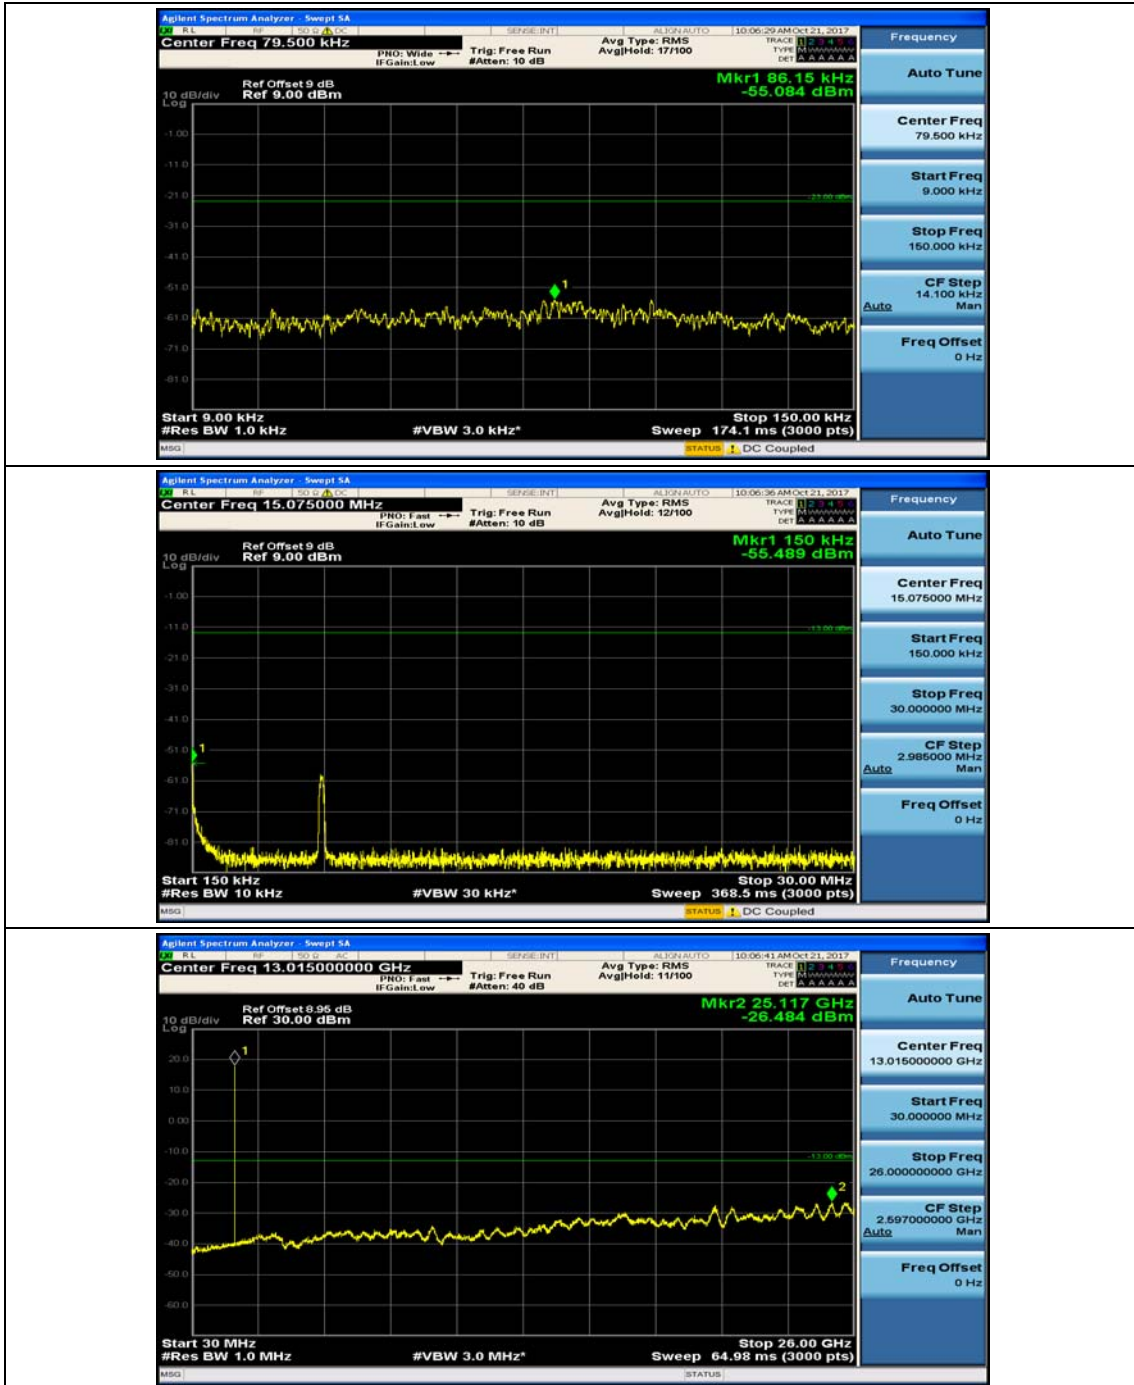

(Channel Bandwidth: 1.4 MHz)_MCH_QPSK_1RB#0

(Channel Bandwidth: 1.4 MHz)_MCH_QPSK_1RB#3

(Channel Bandwidth: 1.4 MHz)_HCH_QPSK_1RB#0

(Channel Bandwidth: 1.4 MHz)_HCH_QPSK_1RB#3

(Channel Bandwidth: 1.4 MHz)_LCH_16QAM_1RB#0

(Channel Bandwidth: 1.4 MHz)_LCH_16QAM_1RB#3

(Channel Bandwidth: 1.4 MHz)_MCH_16QAM_1RB#0

(Channel Bandwidth: 1.4 MHz)_MCH_16QAM_1RB#3

(Channel Bandwidth: 1.4 MHz)_HCH_16QAM_1RB#0

(Channel Bandwidth: 1.4 MHz)_HCH_16QAM_1RB#3

Channel Bandwidth: 3 MHz

(Channel Bandwidth: 3 MHz)_MCH_QPSK_1RB#0

(Channel Bandwidth: 3 MHz)_MCH_QPSK_1RB#7

(Channel Bandwidth: 3 MHz)_HCH_QPSK_1RB#0

(Channel Bandwidth: 3 MHz)_HCH_QPSK_1RB#7

(Channel Bandwidth: 3 MHz)_LCH_16QAM_1RB#0