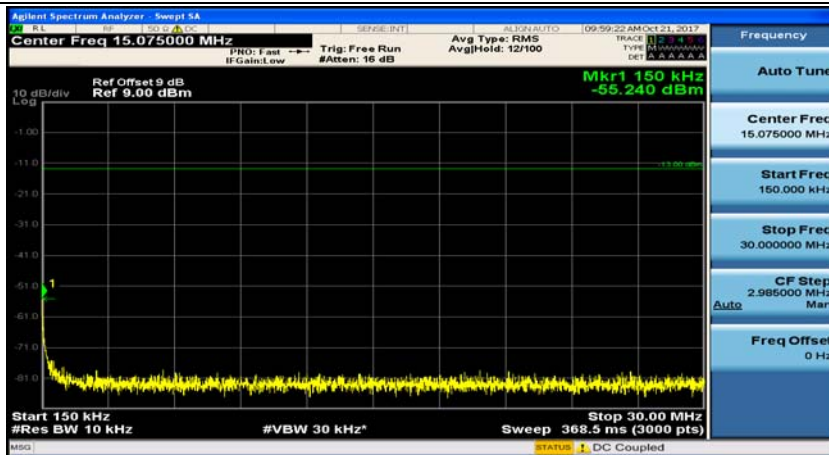

(Channel Bandwidth: 1.4 MHz)_MCH_QPSK_1RB#0

(Channel Bandwidth: 1.4 MHz)_MCH_QPSK_1RB#3

(Channel Bandwidth: 1.4 MHz)_HCH_QPSK_1RB#0

(Channel Bandwidth: 1.4 MHz)_HCH_QPSK_1RB#3

(Channel Bandwidth: 1.4 MHz)_LCH_16QAM_1RB#0

(Channel Bandwidth: 1.4 MHz)_LCH_16QAM_1RB#3

(Channel Bandwidth: 1.4 MHz)_MCH_16QAM_1RB#0

(Channel Bandwidth: 1.4 MHz)_MCH_16QAM_1RB#3

(Channel Bandwidth: 1.4 MHz)_HCH_16QAM_1RB#0

(Channel Bandwidth: 1.4 MHz)_HCH_16QAM_1RB#3