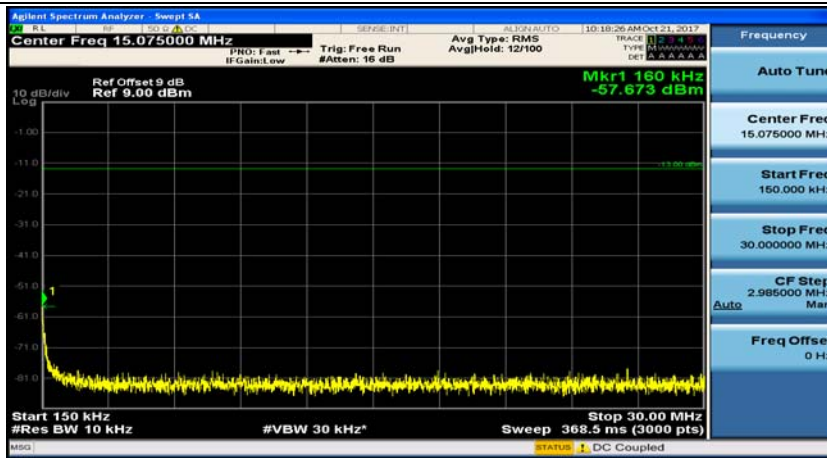

Channel Bandwidth: 5 MHz

(Channel Bandwidth: 5 MHz)_MCH_QPSK_1RB#0

(Channel Bandwidth: 5 MHz)_MCH_QPSK_1RB#12

(Channel Bandwidth: 5 MHz)_HCH_QPSK_1RB#0

(Channel Bandwidth: 5 MHz)_HCH_QPSK_1RB#12

(Channel Bandwidth: 5 MHz)_HCH_QPSK_1RB#24