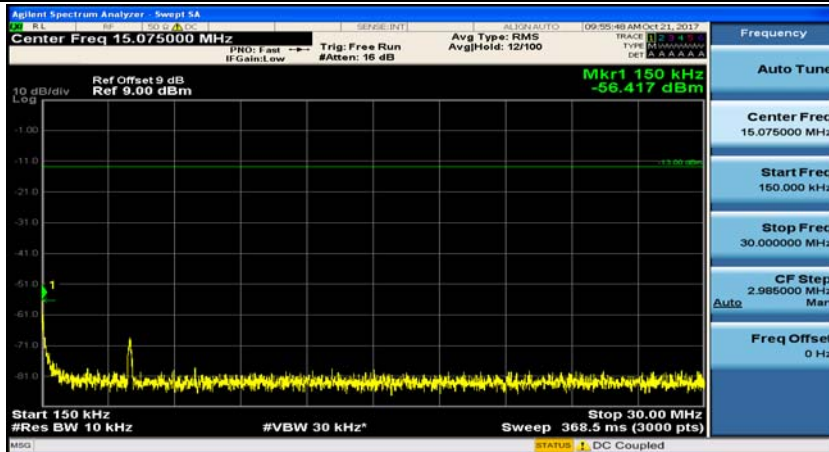

(Channel Bandwidth: 1.4 MHz)_MCH_QPSK_1RB#0

(Channel Bandwidth: 1.4 MHz)_MCH_QPSK_1RB#3

(Channel Bandwidth: 1.4 MHz)_HCH_QPSK_1RB#0

(Channel Bandwidth: 1.4 MHz)_HCH_QPSK_1RB#3

(Channel Bandwidth: 1.4 MHz)_LCH_16QAM_1RB#0

(Channel Bandwidth: 1.4 MHz)_LCH_16QAM_1RB#3

(Channel Bandwidth: 1.4 MHz)_MCH_16QAM_1RB#0

(Channel Bandwidth: 1.4 MHz)_MCH_16QAM_1RB#3

(Channel Bandwidth: 1.4 MHz)_HCH_16QAM_1RB#0

(Channel Bandwidth: 1.4 MHz)_HCH_16QAM_1RB#3