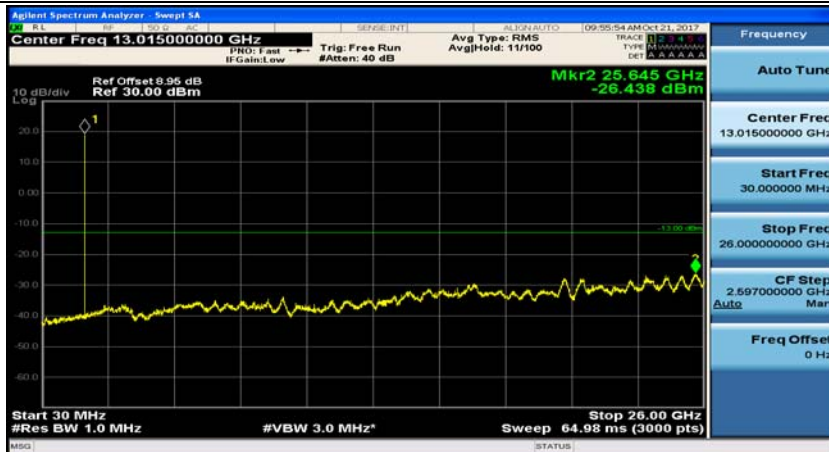

(Channel Bandwidth: 1.4 MHz)_MCH_QPSK_1RB#0

(Channel Bandwidth: 1.4 MHz)_MCH_QPSK_1RB#3

(Channel Bandwidth: 1.4 MHz)_HCH_QPSK_1RB#0

(Channel Bandwidth: 1.4 MHz)_HCH_QPSK_1RB#3

(Channel Bandwidth: 1.4 MHz)_LCH_16QAM_1RB#0

(Channel Bandwidth: 1.4 MHz)_LCH_16QAM_1RB#3

(Channel Bandwidth: 1.4 MHz)_MCH_16QAM_1RB#0

(Channel Bandwidth: 1.4 MHz)_MCH_16QAM_1RB#3

(Channel Bandwidth: 1.4 MHz)_HCH_16QAM_1RB#0

(Channel Bandwidth: 1.4 MHz)_HCH_16QAM_1RB#3