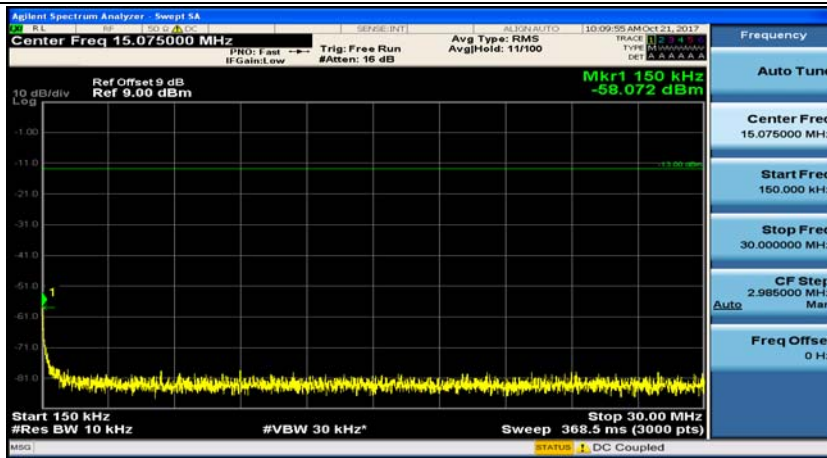

(Channel Bandwidth: 3 MHz)_MCH_16QAM_1RB#0