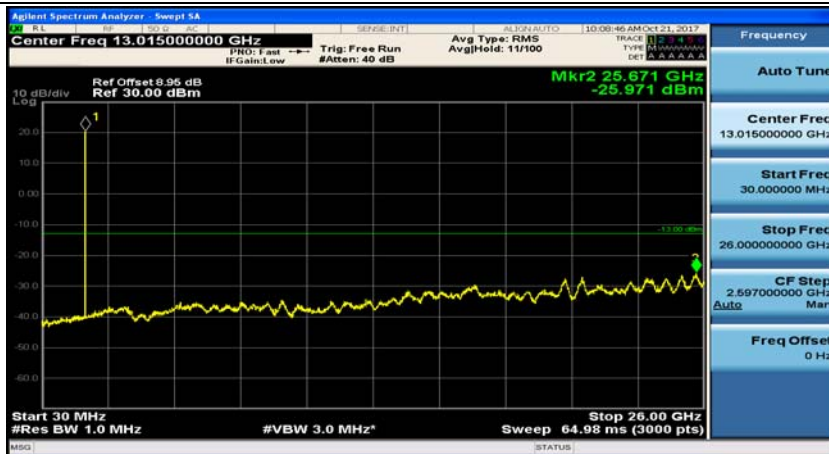

(Channel Bandwidth: 1.4 MHz)_LCH_16QAM_1RB#3

(Channel Bandwidth: 1.4 MHz)_MCH_16QAM_1RB#0

(Channel Bandwidth: 1.4 MHz)_MCH_16QAM_1RB#3

(Channel Bandwidth: 1.4 MHz)_HCH_16QAM_1RB#0

(Channel Bandwidth: 1.4 MHz)_HCH_16QAM_1RB#3

Channel Bandwidth: 3 MHz

(Channel Bandwidth: 3 MHz)_MCH_QPSK_1RB#0

(Channel Bandwidth: 3 MHz)_MCH_QPSK_1RB#7

(Channel Bandwidth: 3 MHz)_HCH_QPSK_1RB#0

(Channel Bandwidth: 3 MHz)_HCH_QPSK_1RB#7

(Channel Bandwidth: 3 MHz)_LCH_16QAM_1RB#0