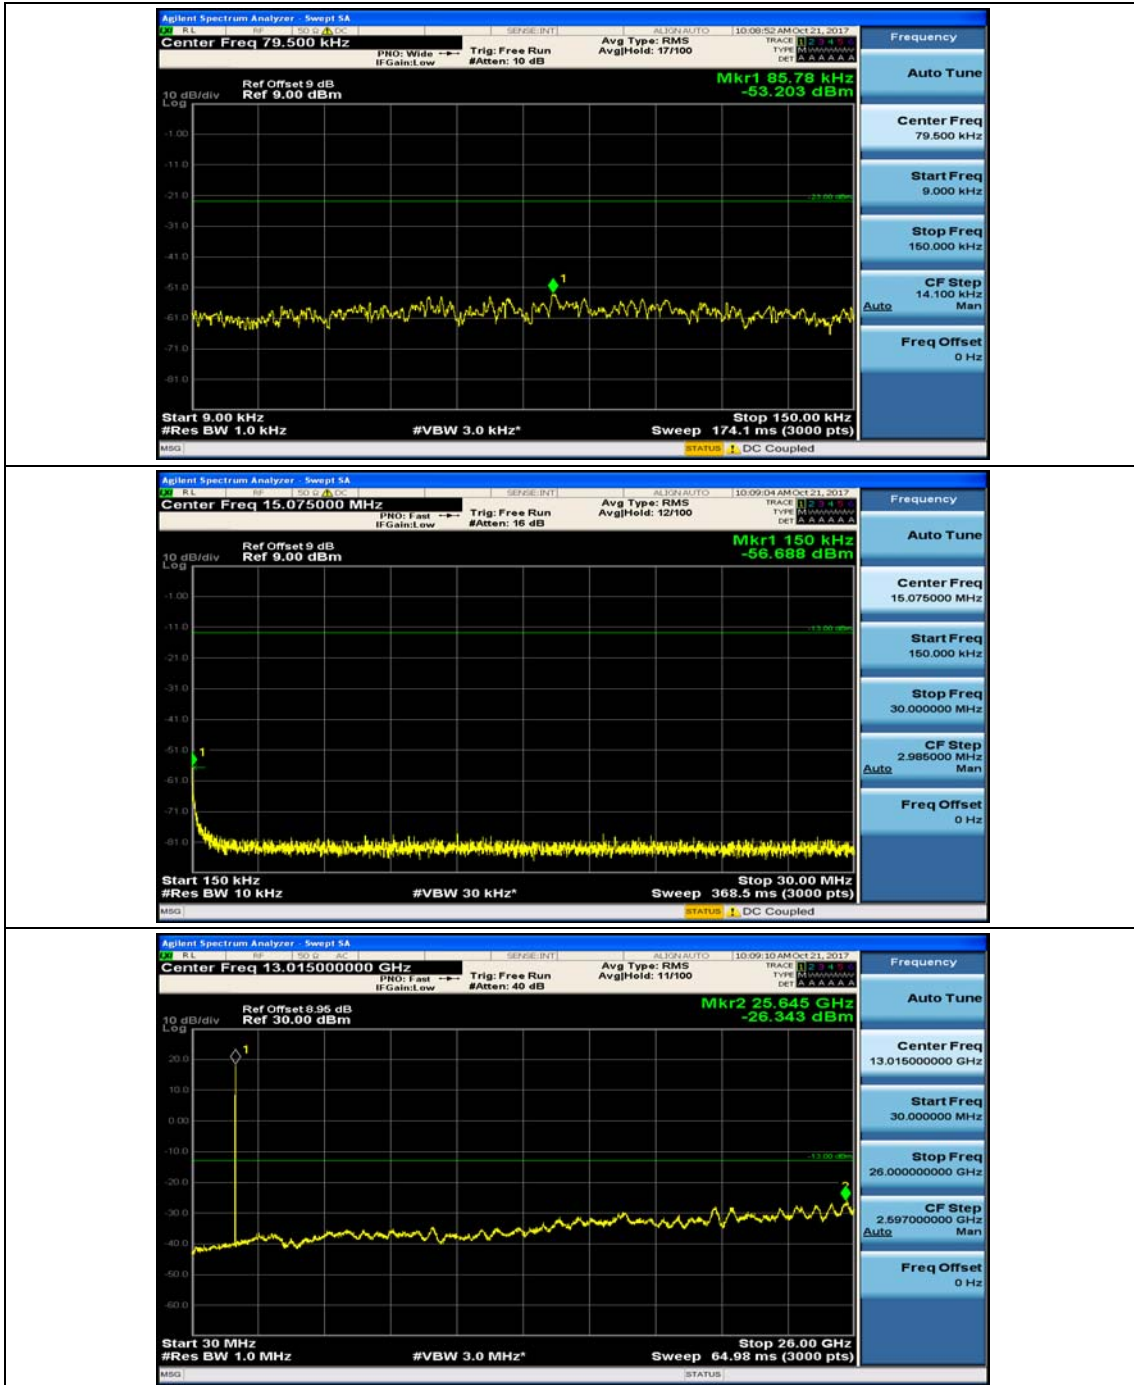

Channel Bandwidth: 3 MHz

(Channel Bandwidth: 3 MHz)_MCH_QPSK_1RB#0

(Channel Bandwidth: 3 MHz)_MCH_QPSK_1RB#7

(Channel Bandwidth: 3 MHz)_HCH_QPSK_1RB#0

(Channel Bandwidth: 3 MHz)_HCH_QPSK_1RB#7

(Channel Bandwidth: 3 MHz)_LCH_16QAM_1RB#0

(Channel Bandwidth: 3 MHz)_LCH_16QAM_1RB#7

(Channel Bandwidth: 3 MHz)_MCH_16QAM_1RB#0

(Channel Bandwidth: 3 MHz)_MCH_16QAM_1RB#7

(Channel Bandwidth: 3 MHz)_HCH_16QAM_1RB#0

(Channel Bandwidth: 3 MHz)_HCH_16QAM_1RB#7