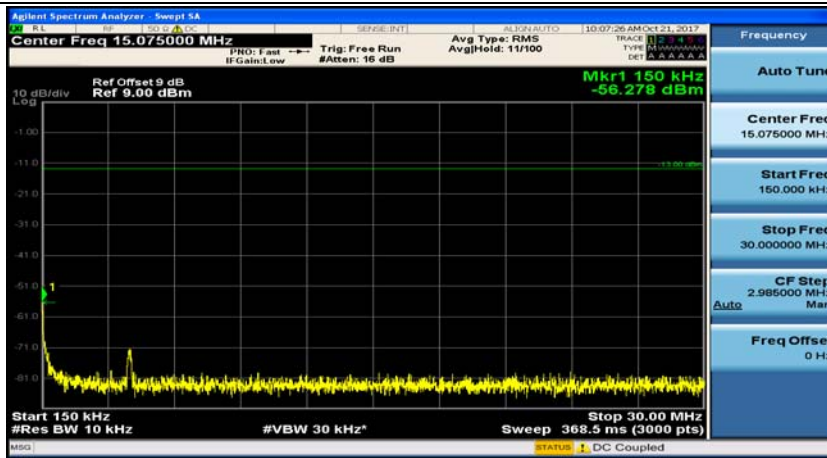

Channel Bandwidth: 3 MHz

(Channel Bandwidth: 3 MHz)_MCH_QPSK_1RB#0

(Channel Bandwidth: 3 MHz)_MCH_QPSK_1RB#7

(Channel Bandwidth: 3 MHz)_HCH_QPSK_1RB#0

(Channel Bandwidth: 3 MHz)_HCH_QPSK_1RB#7

(Channel Bandwidth: 3 MHz)_LCH_16QAM_1RB#0