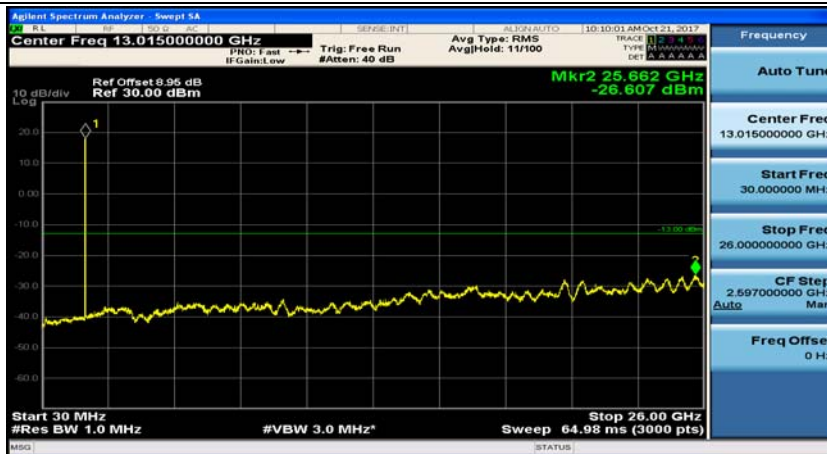

(Channel Bandwidth: 3 MHz)_MCH_16QAM_1RB#0