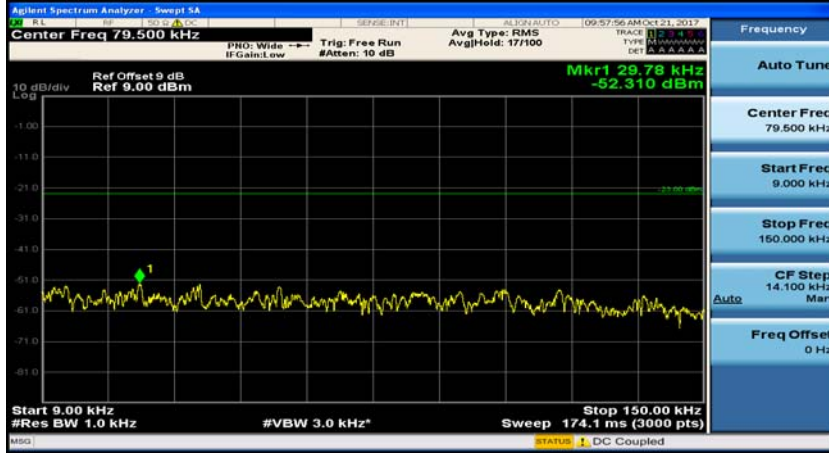

(Channel Bandwidth: 1.4 MHz)_MCH_QPSK_1RB#0

(Channel Bandwidth: 1.4 MHz)_MCH_QPSK_1RB#3

(Channel Bandwidth: 1.4 MHz)_HCH_QPSK_1RB#0

(Channel Bandwidth: 1.4 MHz)_HCH_QPSK_1RB#3

(Channel Bandwidth: 1.4 MHz)_LCH_16QAM_1RB#0

(Channel Bandwidth: 1.4 MHz)_LCH_16QAM_1RB#3

(Channel Bandwidth: 1.4 MHz)_MCH_16QAM_1RB#0

(Channel Bandwidth: 1.4 MHz)_MCH_16QAM_1RB#3

(Channel Bandwidth: 1.4 MHz)_HCH_16QAM_1RB#0

(Channel Bandwidth: 1.4 MHz)_HCH_16QAM_1RB#3