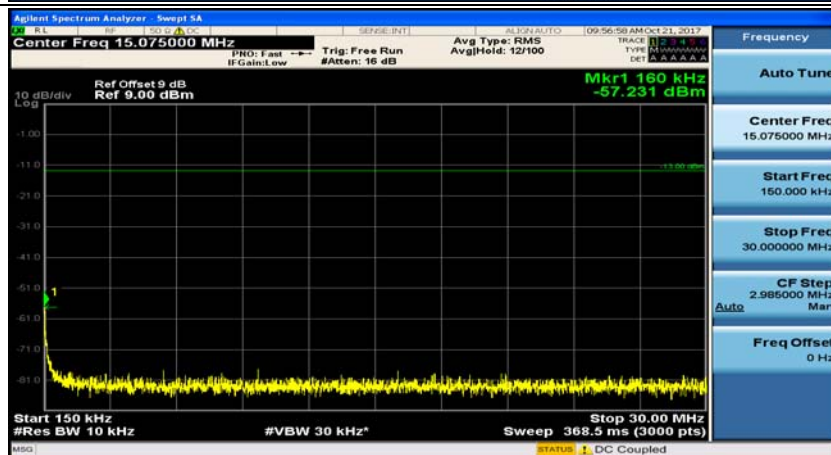

(Channel Bandwidth: 1.4 MHz)_MCH_QPSK_1RB#0

(Channel Bandwidth: 1.4 MHz)_MCH_QPSK_1RB#3

(Channel Bandwidth: 1.4 MHz)_HCH_QPSK_1RB#0

(Channel Bandwidth: 1.4 MHz)_HCH_QPSK_1RB#3

(Channel Bandwidth: 1.4 MHz)_LCH_16QAM_1RB#0

(Channel Bandwidth: 1.4 MHz)_LCH_16QAM_1RB#3

(Channel Bandwidth: 1.4 MHz)_MCH_16QAM_1RB#0

(Channel Bandwidth: 1.4 MHz)_MCH_16QAM_1RB#3

(Channel Bandwidth: 1.4 MHz)_HCH_16QAM_1RB#0

(Channel Bandwidth: 1.4 MHz)_HCH_16QAM_1RB#3