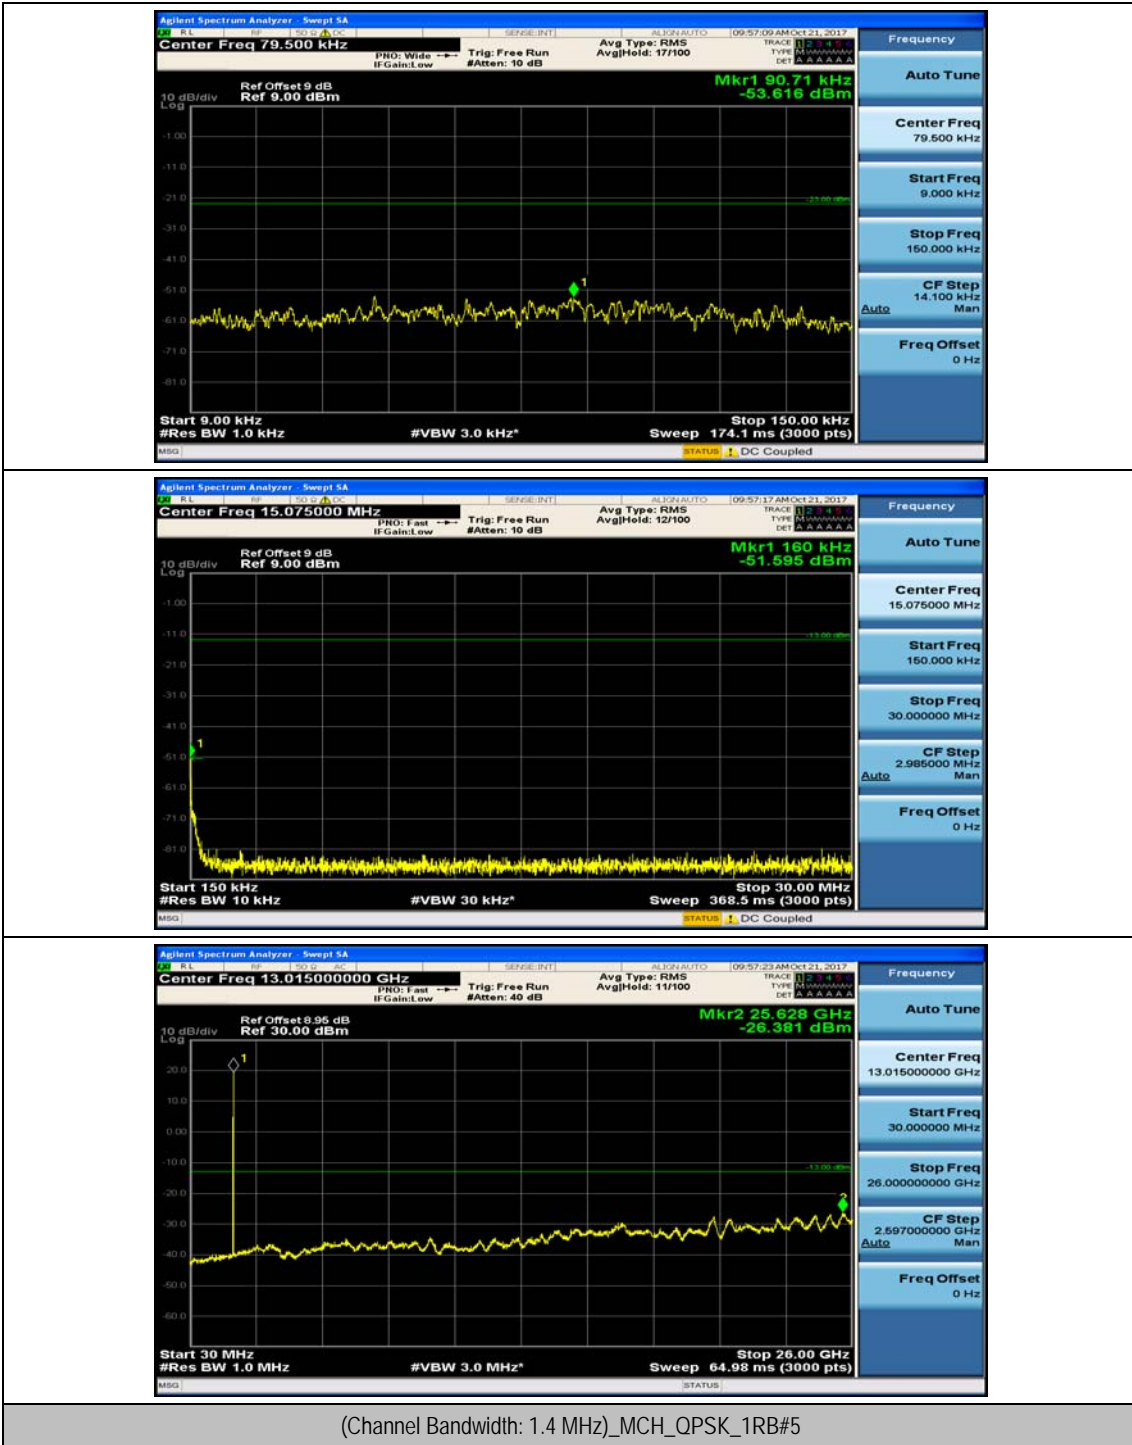

(Channel Bandwidth: 1.4 MHz)_MCH_QPSK_1RB#0

(Channel Bandwidth: 1.4 MHz)_MCH_QPSK_1RB#3

(Channel Bandwidth: 1.4 MHz)_HCH_QPSK_1RB#0

(Channel Bandwidth: 1.4 MHz)_HCH_QPSK_1RB#3

(Channel Bandwidth: 1.4 MHz)_LCH_16QAM_1RB#0

(Channel Bandwidth: 1.4 MHz)_LCH_16QAM_1RB#3

(Channel Bandwidth: 1.4 MHz)_MCH_16QAM_1RB#0

(Channel Bandwidth: 1.4 MHz)_MCH_16QAM_1RB#3

(Channel Bandwidth: 1.4 MHz)_HCH_16QAM_1RB#0

(Channel Bandwidth: 1.4 MHz)_HCH_16QAM_1RB#3

Channel Bandwidth: 3 MHz

(Channel Bandwidth: 3 MHz)_MCH_QPSK_1RB#0

(Channel Bandwidth: 3 MHz)_MCH_QPSK_1RB#7

(Channel Bandwidth: 3 MHz)_HCH_QPSK_1RB#0

(Channel Bandwidth: 3 MHz)_HCH_QPSK_1RB#7

(Channel Bandwidth: 3 MHz)_LCH_16QAM_1RB#0