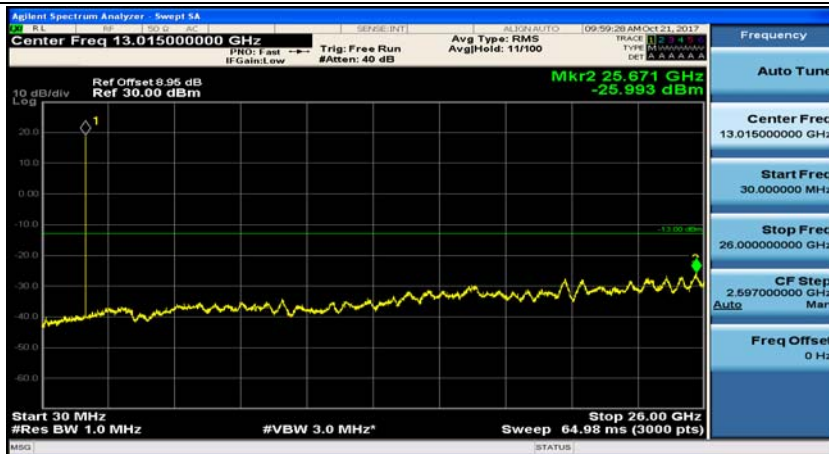

(Channel Bandwidth: 1.4 MHz)_MCH_QPSK_1RB#0

(Channel Bandwidth: 1.4 MHz)_MCH_QPSK_1RB#3

(Channel Bandwidth: 1.4 MHz)_HCH_QPSK_1RB#0

(Channel Bandwidth: 1.4 MHz)_HCH_QPSK_1RB#3

(Channel Bandwidth: 1.4 MHz)_LCH_16QAM_1RB#0

(Channel Bandwidth: 1.4 MHz)_LCH_16QAM_1RB#3

(Channel Bandwidth: 1.4 MHz)_MCH_16QAM_1RB#0

(Channel Bandwidth: 1.4 MHz)_MCH_16QAM_1RB#3

(Channel Bandwidth: 1.4 MHz)_HCH_16QAM_1RB#0

(Channel Bandwidth: 1.4 MHz)_HCH_16QAM_1RB#3