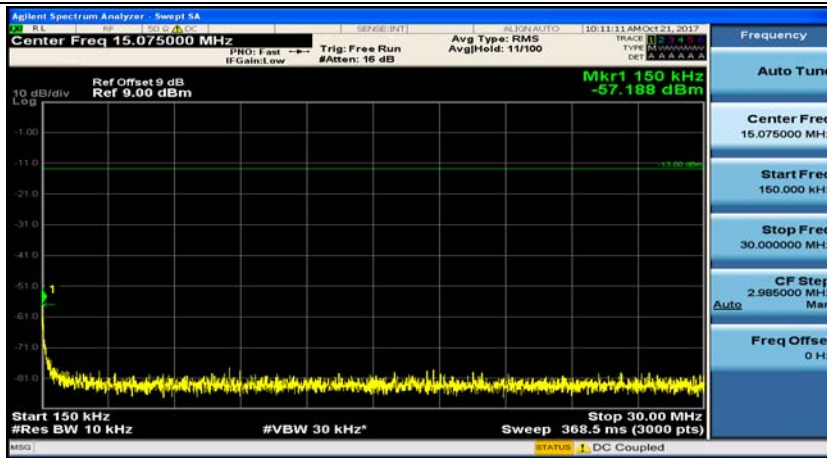

Channel Bandwidth: 3 MHz

(Channel Bandwidth: 3 MHz)_MCH_QPSK_1RB#0

(Channel Bandwidth: 3 MHz)_MCH_QPSK_1RB#7

(Channel Bandwidth: 3 MHz)_HCH_QPSK_1RB#0

(Channel Bandwidth: 3 MHz)_HCH_QPSK_1RB#7

(Channel Bandwidth: 3 MHz)_LCH_16QAM_1RB#0