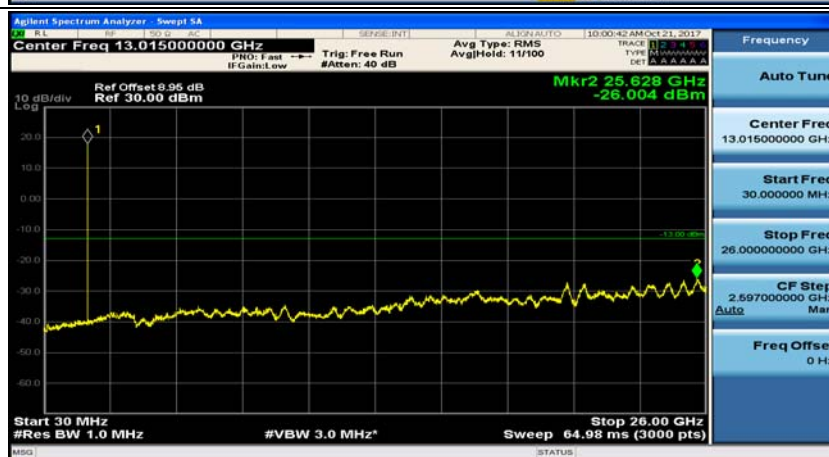

(Channel Bandwidth: 1.4 MHz)_LCH_16QAM_1RB#3

(Channel Bandwidth: 1.4 MHz)_MCH_16QAM_1RB#0

(Channel Bandwidth: 1.4 MHz)_MCH_16QAM_1RB#3

(Channel Bandwidth: 1.4 MHz)_HCH_16QAM_1RB#0

(Channel Bandwidth: 1.4 MHz)_HCH_16QAM_1RB#3

Channel Bandwidth: 3 MHz

(Channel Bandwidth: 3 MHz)_MCH_QPSK_1RB#0

(Channel Bandwidth: 3 MHz)_MCH_QPSK_1RB#7

(Channel Bandwidth: 3 MHz)_HCH_QPSK_1RB#0

(Channel Bandwidth: 3 MHz)_HCH_QPSK_1RB#7

(Channel Bandwidth: 3 MHz)_LCH_16QAM_1RB#0