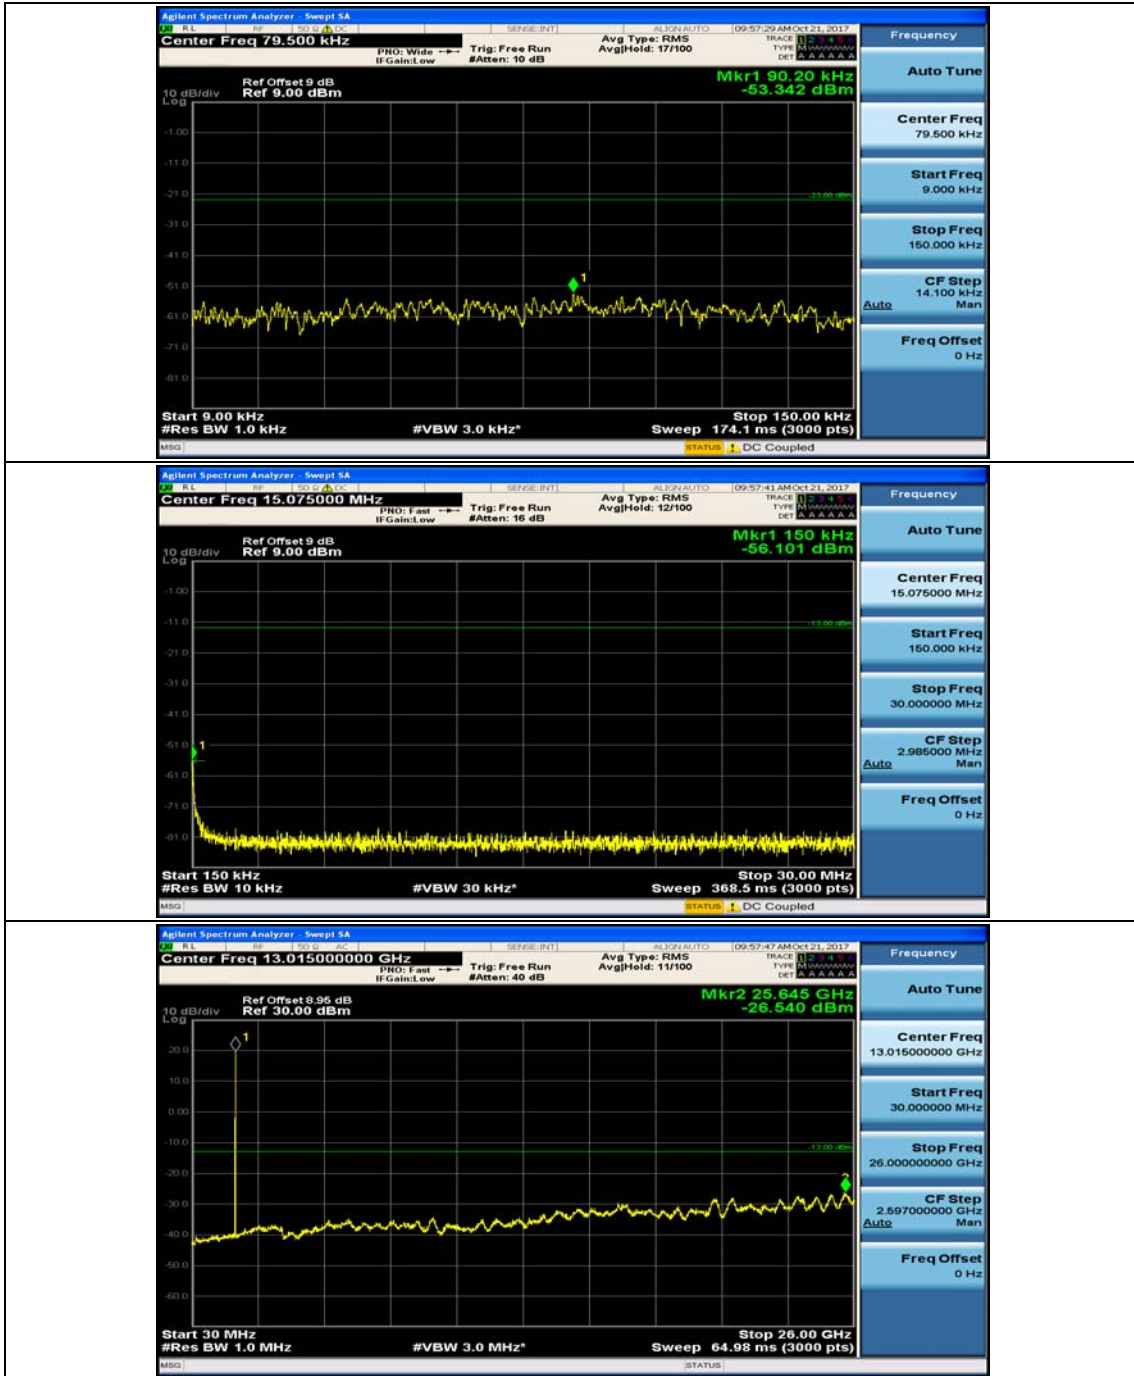

(Channel Bandwidth: 1.4 MHz)_MCH_QPSK_1RB#0

(Channel Bandwidth: 1.4 MHz)_MCH_QPSK_1RB#3

(Channel Bandwidth: 1.4 MHz)_HCH_QPSK_1RB#0

(Channel Bandwidth: 1.4 MHz)_HCH_QPSK_1RB#3

(Channel Bandwidth: 1.4 MHz)_LCH_16QAM_1RB#0

(Channel Bandwidth: 1.4 MHz)_LCH_16QAM_1RB#3

(Channel Bandwidth: 1.4 MHz)_MCH_16QAM_1RB#0

(Channel Bandwidth: 1.4 MHz)_MCH_16QAM_1RB#3

(Channel Bandwidth: 1.4 MHz)_HCH_16QAM_1RB#0

(Channel Bandwidth: 1.4 MHz)_HCH_16QAM_1RB#3

Channel Bandwidth: 3 MHz

(Channel Bandwidth: 3 MHz)_MCH_QPSK_1RB#0

(Channel Bandwidth: 3 MHz)_MCH_QPSK_1RB#7

(Channel Bandwidth: 3 MHz)_HCH_QPSK_1RB#0

(Channel Bandwidth: 3 MHz)_HCH_QPSK_1RB#7

(Channel Bandwidth: 3 MHz)_LCH_16QAM_1RB#0