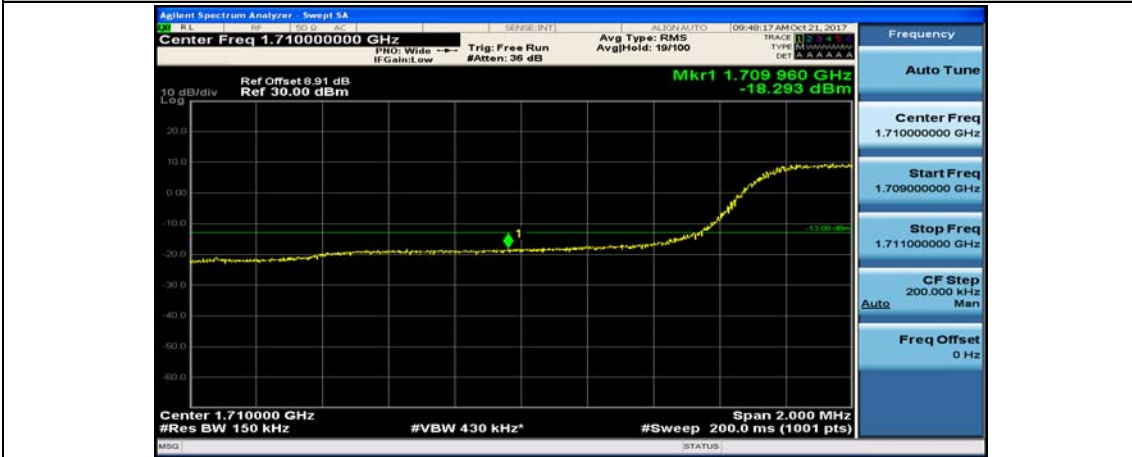

Channel Bandwidth: 15 MHz

(Channel Bandwidth:15 MHz)_LCH_QPSK_1RB#0

(Channel Bandwidth:15 MHz)_LCH_QPSK_1RB#37

(Channel Bandwidth:15 MHz)_LCH_QPSK_1RB#74

(Channel Bandwidth:15 MHz)_LCH_QPSK_37RB#0

(Channel Bandwidth:15 MHz)_LCH_QPSK_37RB#18