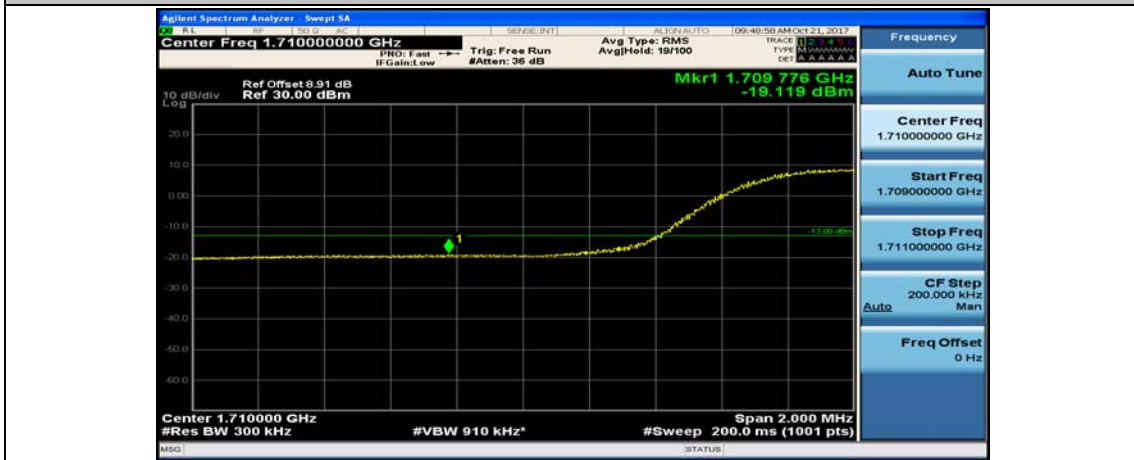

(Channel Bandwidth:15 MHz)_LCH_QPSK_75RB#0