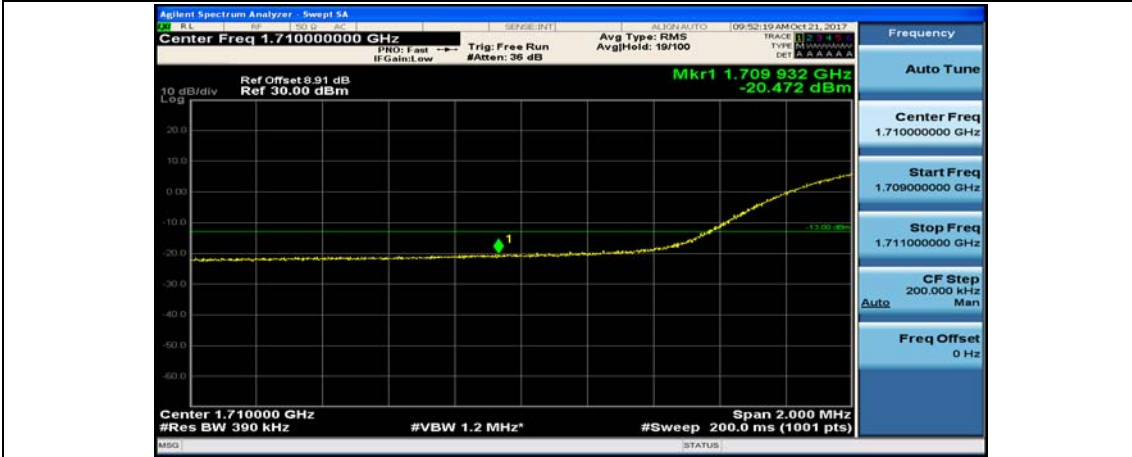

(Channel Bandwidth:20 MHz)_LCH_QPSK_50RB#0

(Channel Bandwidth:20 MHz)_LCH_QPSK_50RB#25

(Channel Bandwidth:20 MHz)_LCH_QPSK_50RB#50

(Channel Bandwidth:20 MHz)_LCH_QPSK_100RB#0

(Channel Bandwidth:20 MHz)_HCH_QPSK_1RB#0