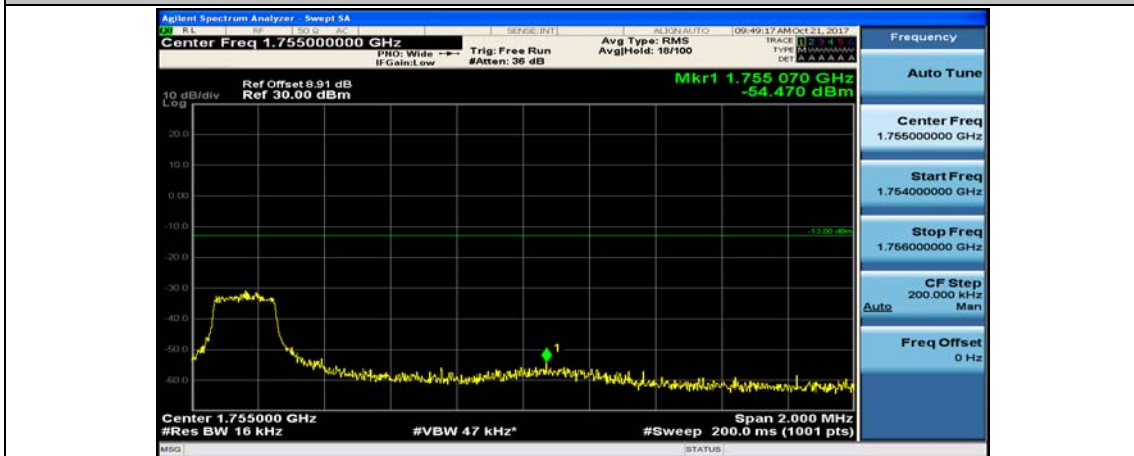

(Channel Bandwidth:15 MHz)_HCH_QPSK_1RB#0