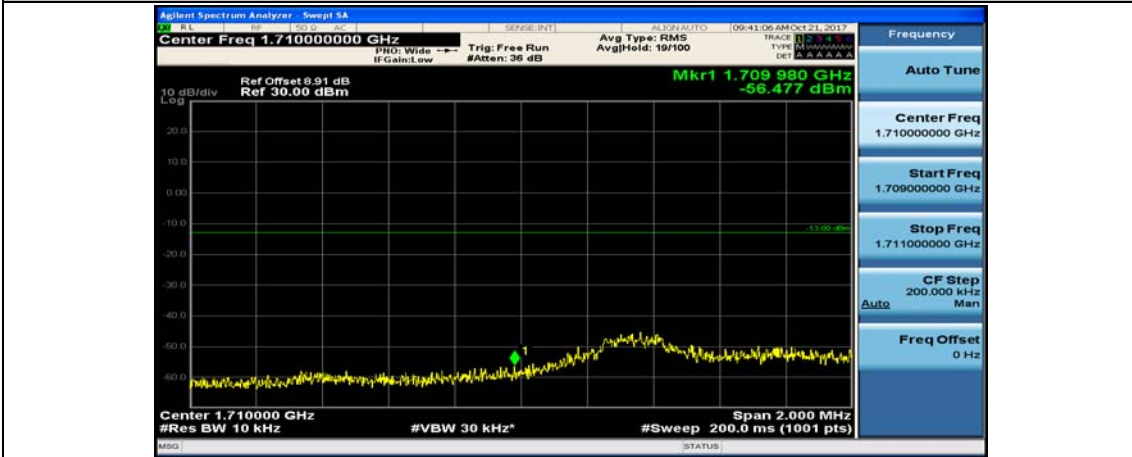

Channel Bandwidth: 5 MHz

(Channel Bandwidth: 5 MHz)_LCH_QPSK_1RB#24

(Channel Bandwidth: 5 MHz)_LCH_QPSK_12RB#0

(Channel Bandwidth: 5 MHz)_LCH_QPSK_12RB#6

(Channel Bandwidth: 5 MHz)_LCH_QPSK_12RB#13

(Channel Bandwidth: 5 MHz)_LCH_QPSK_25RB#0