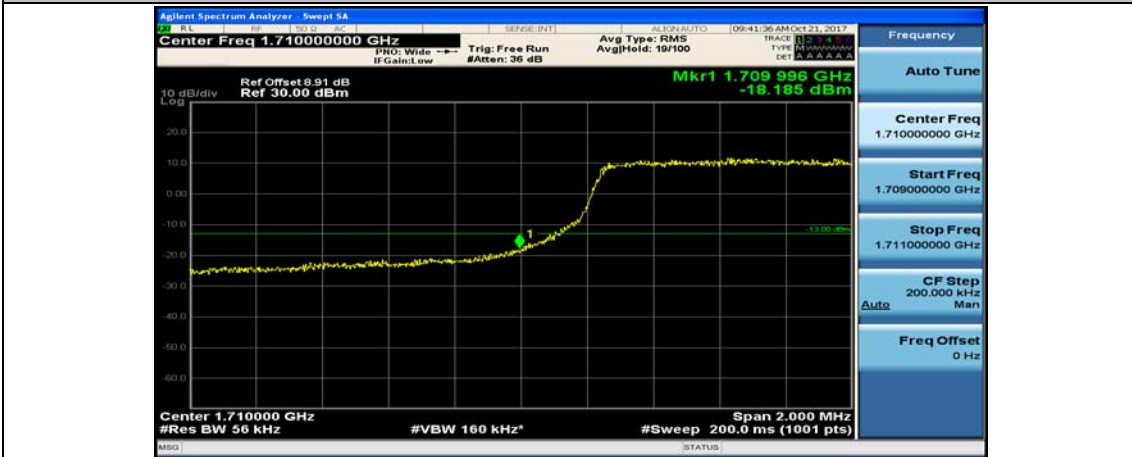

Channel Bandwidth: 5 MHz

(Channel Bandwidth: 5 MHz)_LCH_QPSK_1RB#24

(Channel Bandwidth: 5 MHz)_LCH_QPSK_12RB#0

(Channel Bandwidth: 5 MHz)_LCH_QPSK_12RB#6

(Channel Bandwidth: 5 MHz)_LCH_QPSK_12RB#13

(Channel Bandwidth: 5 MHz)_LCH_QPSK_25RB#0

(Channel Bandwidth: 5 MHz)_HCH_QPSK_1RB#0

(Channel Bandwidth: 5 MHz)_HCH_QPSK_1RB#12

(Channel Bandwidth: 5 MHz)_HCH_QPSK_1RB#24

(Channel Bandwidth: 5 MHz)_HCH_QPSK_12RB#0

(Channel Bandwidth: 5 MHz)_HCH_QPSK_12RB#6