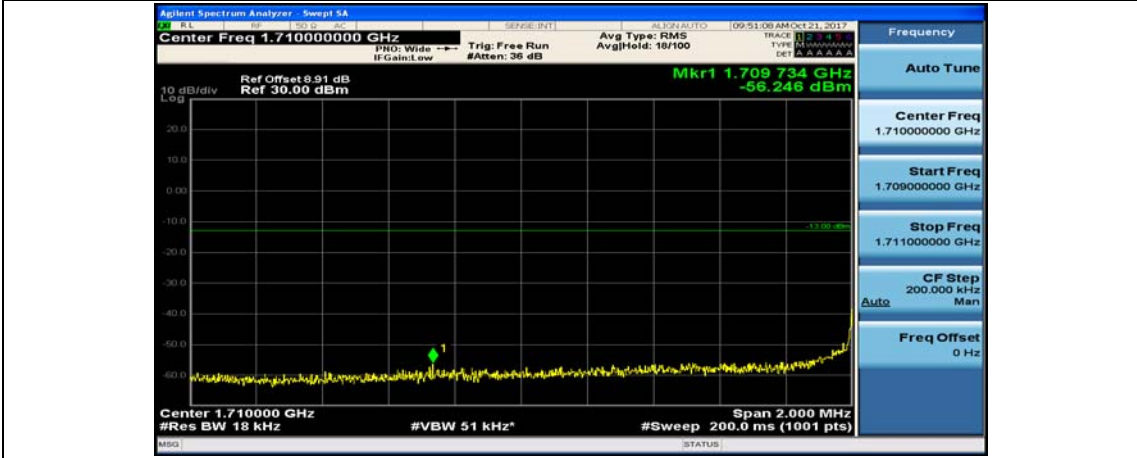

(Channel Bandwidth:15 MHz)_HCH_16QAM_37RB#18

(Channel Bandwidth:15 MHz)_HCH_16QAM_37RB#38

(Channel Bandwidth:15 MHz)_HCH_16QAM_75RB#0

Channel Bandwidth: 20 MHz

(Channel Bandwidth:20 MHz)_LCH_QPSK_1RB#49

(Channel Bandwidth:20 MHz)_LCH_QPSK_1RB#99