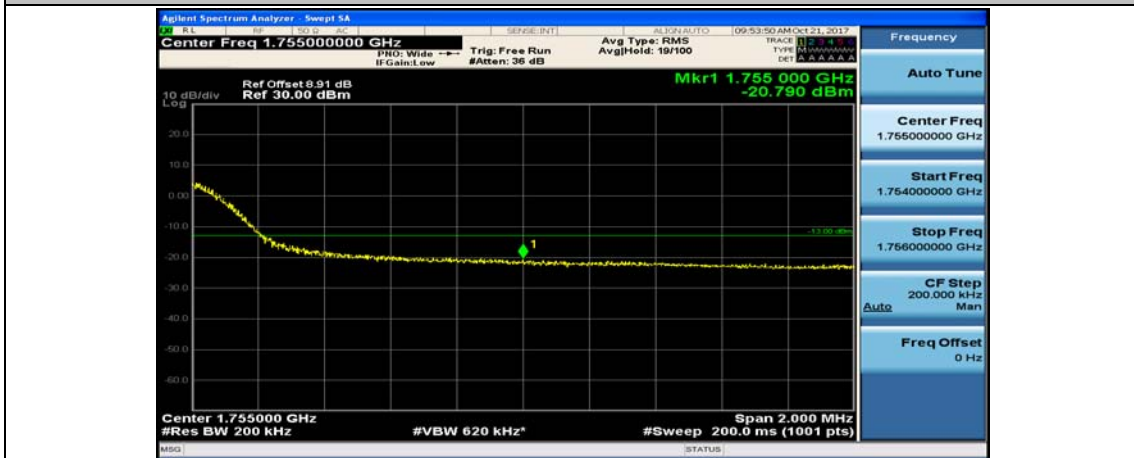

(Channel Bandwidth:20 MHz)_HCH_16QAM_1RB#99

(Channel Bandwidth:20 MHz)_HCH_16QAM_50RB#0

(Channel Bandwidth:20 MHz)_HCH_16QAM_50RB#25

(Channel Bandwidth:20 MHz)_HCH_16QAM_50RB#50

(Channel Bandwidth:20 MHz)_HCH_16QAM_100RB#0

Appendix E: Conducted Spurious Emission

Test Graphs

Channel Bandwidth: 1.4 MHz