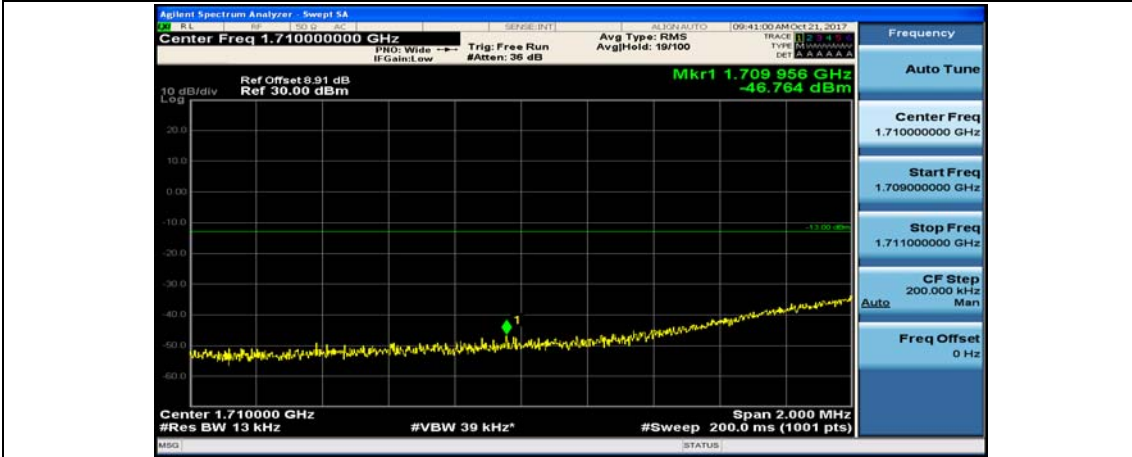

Channel Bandwidth: 5 MHz

(Channel Bandwidth: 5 MHz)_LCH_QPSK_1RB#24

(Channel Bandwidth: 5 MHz)_LCH_QPSK_12RB#0

(Channel Bandwidth: 5 MHz)_LCH_QPSK_12RB#6

(Channel Bandwidth: 5 MHz)_LCH_QPSK_12RB#13

(Channel Bandwidth: 5 MHz)_LCH_QPSK_25RB#0