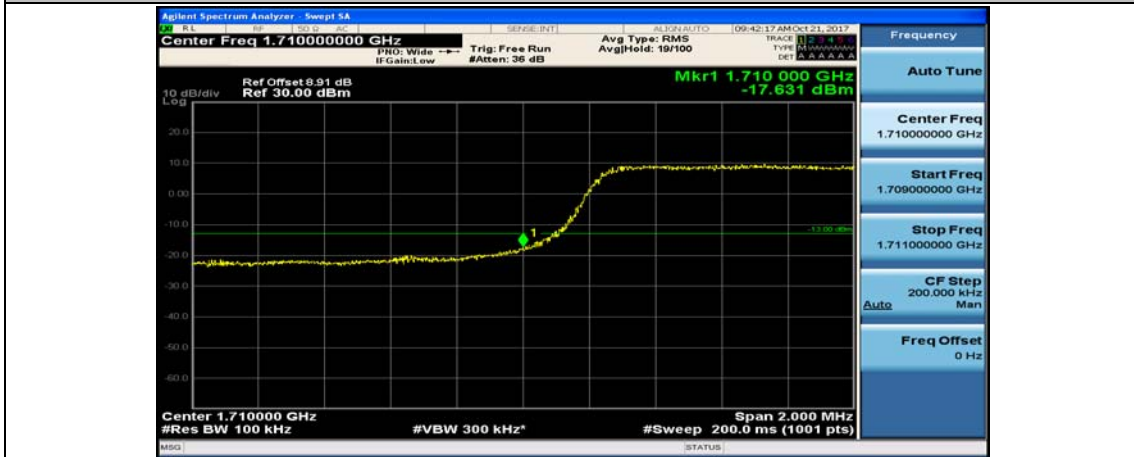

Channel Bandwidth: 5 MHz

(Channel Bandwidth: 5 MHz)_LCH_QPSK_1RB#24

(Channel Bandwidth: 5 MHz)_LCH_QPSK_12RB#0

(Channel Bandwidth: 5 MHz)_LCH_QPSK_12RB#6

(Channel Bandwidth: 5 MHz)_LCH_QPSK_12RB#13

(Channel Bandwidth: 5 MHz)_LCH_QPSK_25RB#0

(Channel Bandwidth: 5 MHz)_HCH_QPSK_1RB#0

(Channel Bandwidth: 5 MHz)_HCH_QPSK_1RB#12

(Channel Bandwidth: 5 MHz)_HCH_QPSK_1RB#24

(Channel Bandwidth: 5 MHz)_HCH_QPSK_12RB#0

(Channel Bandwidth: 5 MHz)_HCH_QPSK_12RB#6