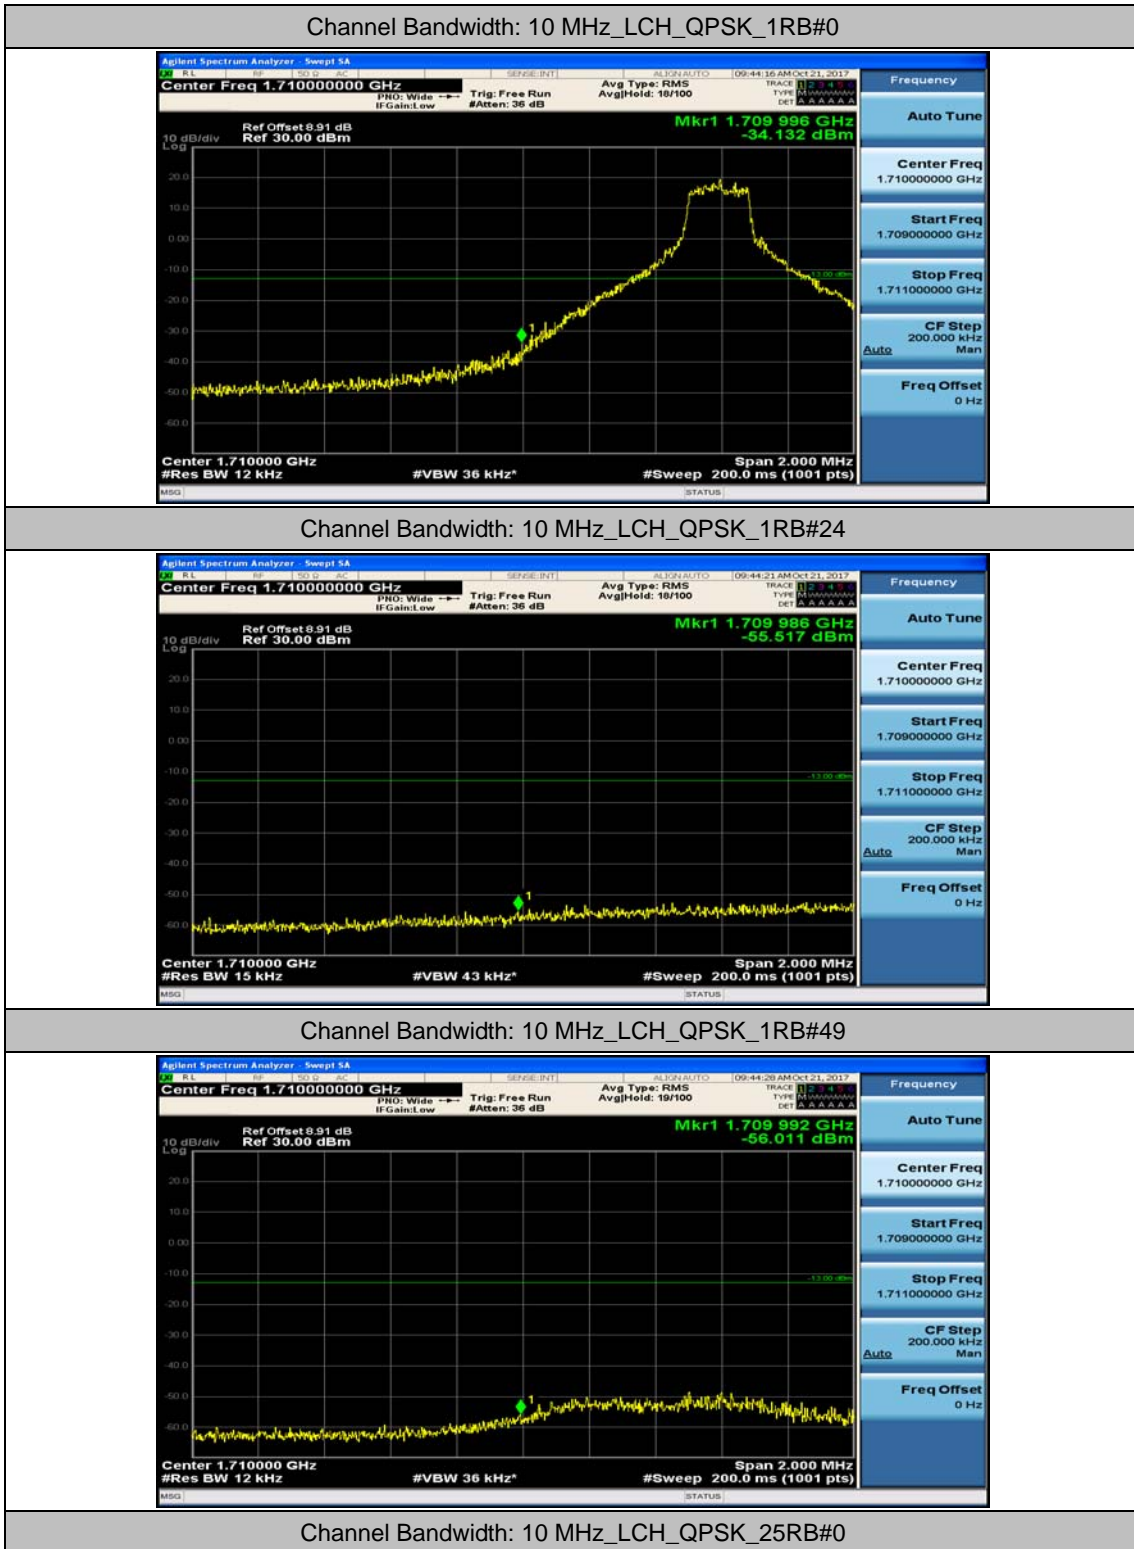

(Channel Bandwidth: 5 MHz)_HCH_16QAM_1RB#12

(Channel Bandwidth: 5 MHz)_HCH_16QAM_1RB#24

(Channel Bandwidth: 5 MHz)_HCH_16QAM_12RB#0

(Channel Bandwidth: 5 MHz)_HCH_16QAM_12RB#6

(Channel Bandwidth: 5 MHz)_HCH_16QAM_12RB#13

(Channel Bandwidth: 5 MHz)_HCH_16QAM_25RB#0

Channel Bandwidth: 10 MHz

Channel Bandwidth: 10 MHz_LCH_QPSK_25RB#12

Channel Bandwidth: 10 MHz_LCH_QPSK_25RB#25

Channel Bandwidth: 10 MHz_LCH_QPSK_50RB#0

Channel Bandwidth: 10 MHz_HCH_QPSK_1RB#0