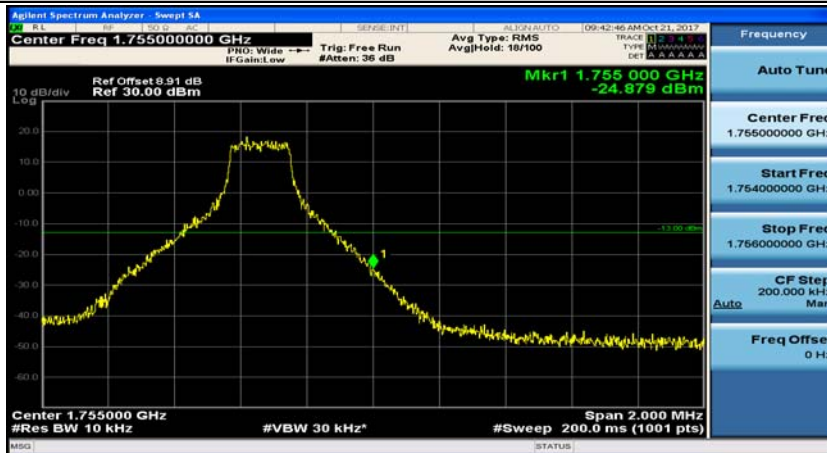

(Channel Bandwidth: 5 MHz)_HCH_QPSK_1RB#24