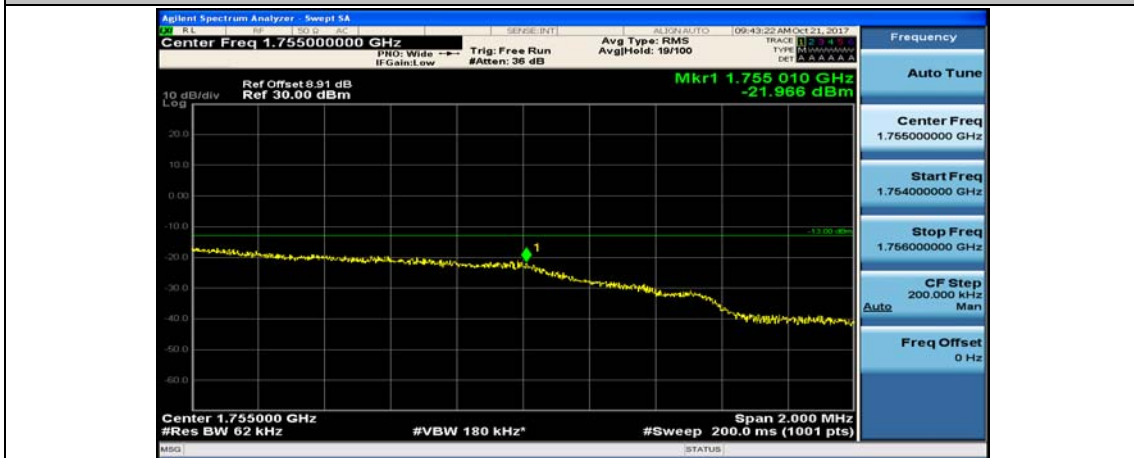

Channel Bandwidth: 5 MHz

(Channel Bandwidth: 5 MHz)_LCH_QPSK_1RB#24

(Channel Bandwidth: 5 MHz)_LCH_QPSK_12RB#0

(Channel Bandwidth: 5 MHz)_LCH_QPSK_12RB#6

(Channel Bandwidth: 5 MHz)_LCH_QPSK_12RB#13

(Channel Bandwidth: 5 MHz)_LCH_QPSK_25RB#0

(Channel Bandwidth: 5 MHz)_HCH_QPSK_1RB#0

(Channel Bandwidth: 5 MHz)_HCH_QPSK_1RB#12

(Channel Bandwidth: 5 MHz)_HCH_QPSK_1RB#24

(Channel Bandwidth: 5 MHz)_HCH_QPSK_12RB#0

(Channel Bandwidth: 5 MHz)_HCH_QPSK_12RB#6