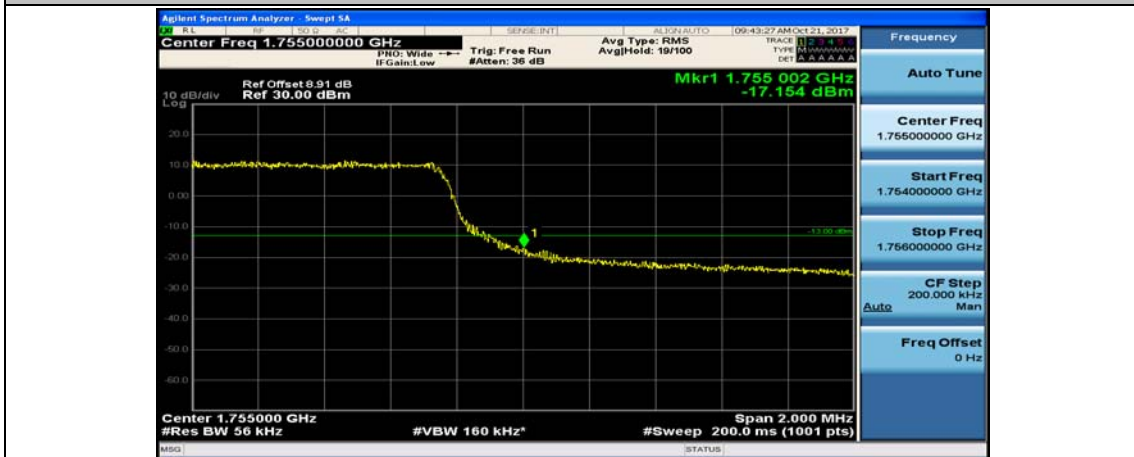

(Channel Bandwidth: 5 MHz)_HCH_QPSK_12RB#13