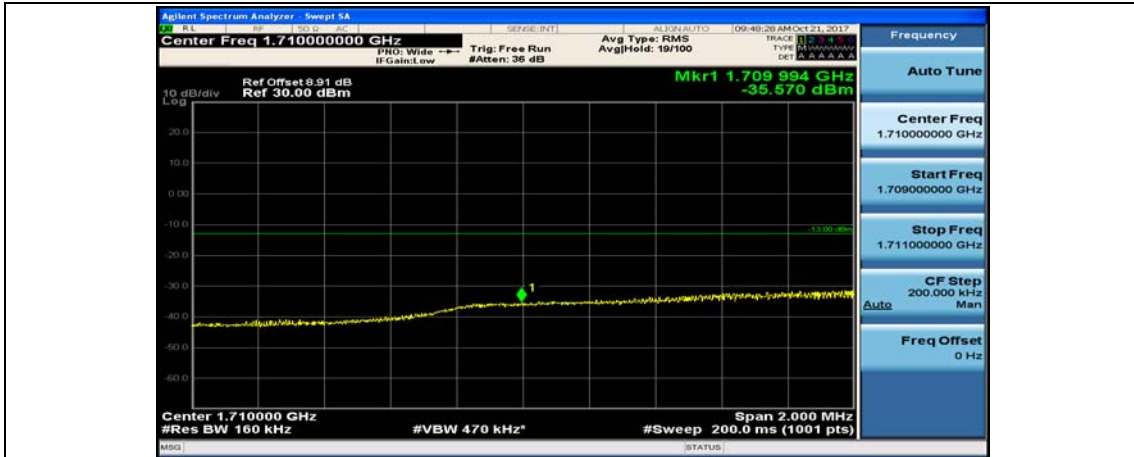

(Channel Bandwidth:15 MHz)_LCH_QPSK_37RB#38