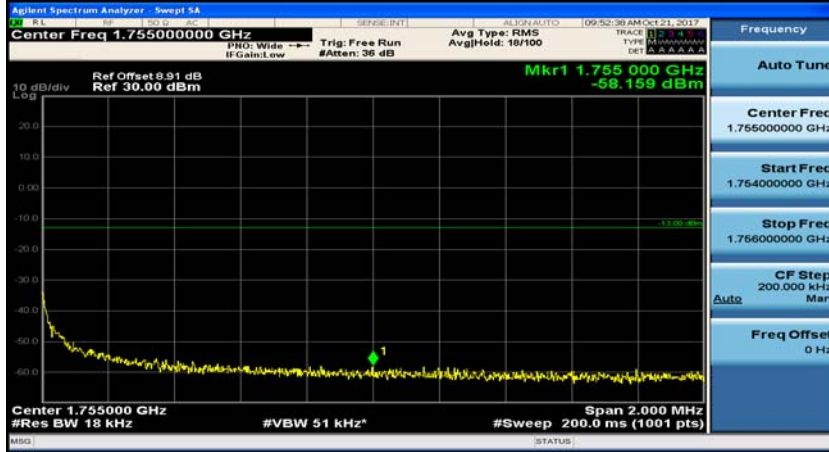

(Channel Bandwidth:20 MHz)_LCH_QPSK_50RB#0

(Channel Bandwidth:20 MHz)_LCH_QPSK_50RB#25

(Channel Bandwidth:20 MHz)_LCH_QPSK_50RB#50

(Channel Bandwidth:20 MHz)_LCH_QPSK_100RB#0

(Channel Bandwidth:20 MHz)_HCH_QPSK_1RB#0