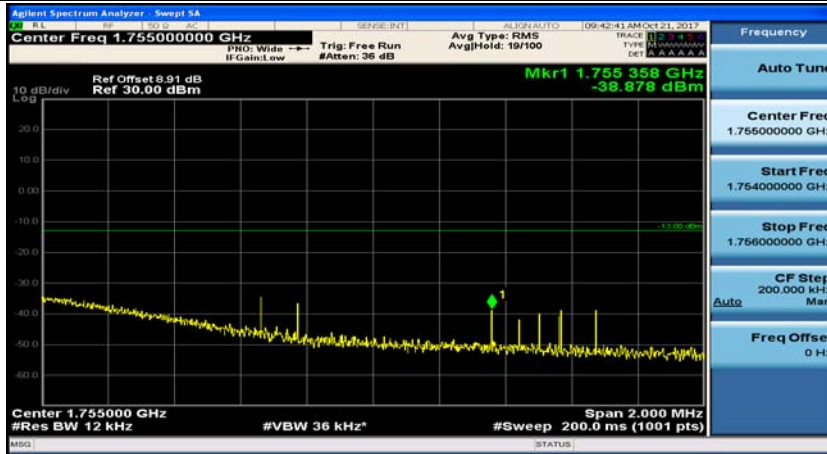

(Channel Bandwidth: 5 MHz)_HCH_QPSK_1RB#12