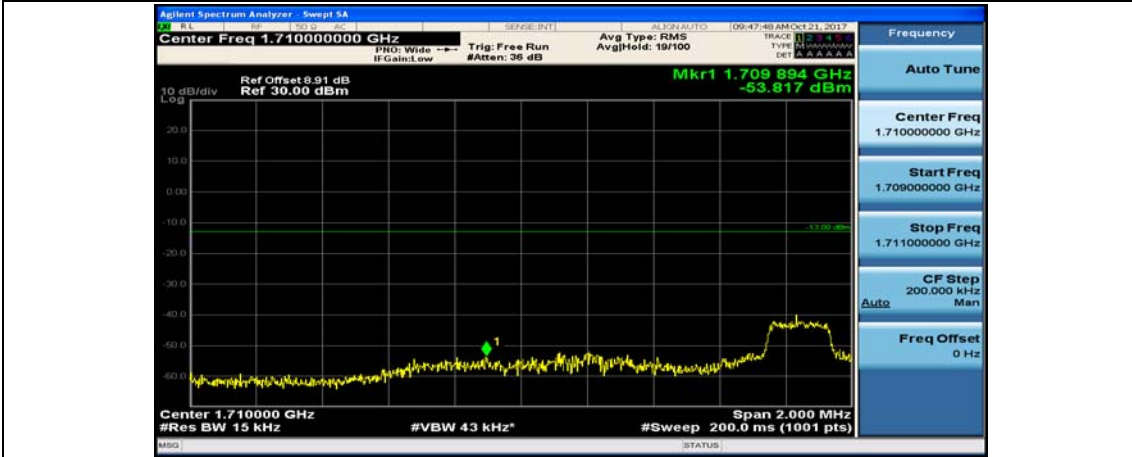

Channel Bandwidth: 15 MHz

(Channel Bandwidth:15 MHz)_LCH_QPSK_1RB#0

(Channel Bandwidth:15 MHz)_LCH_QPSK_1RB#37

(Channel Bandwidth:15 MHz)_LCH_QPSK_1RB#74

(Channel Bandwidth:15 MHz)_LCH_QPSK_37RB#0

(Channel Bandwidth:15 MHz)_LCH_QPSK_37RB#18