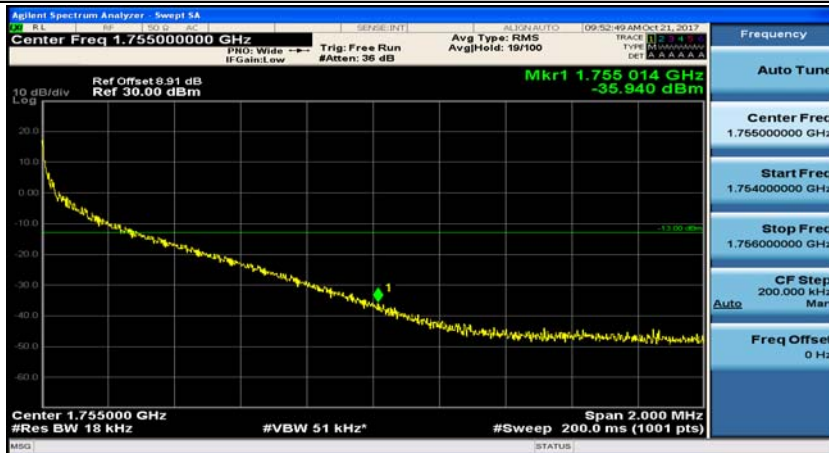

(Channel Bandwidth:20 MHz)_HCH_QPSK_1RB#99