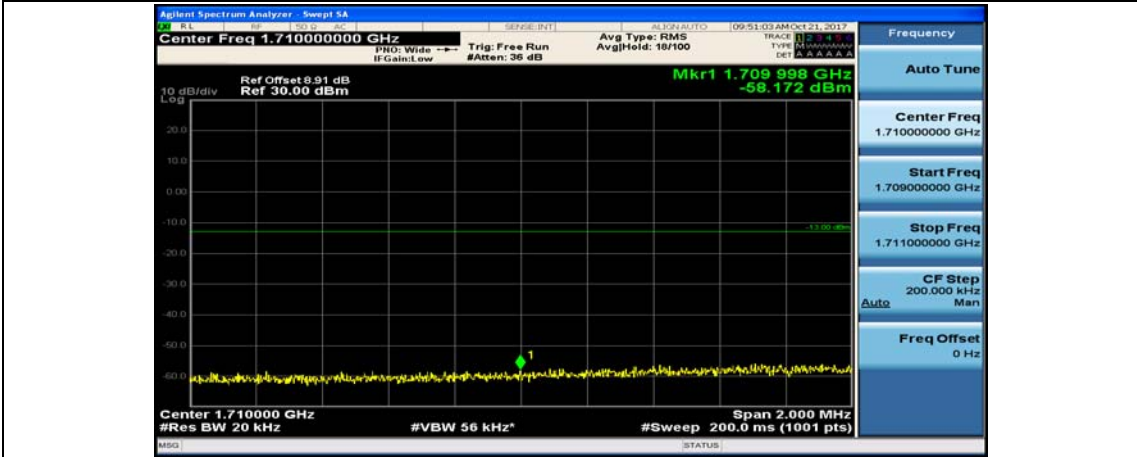

(Channel Bandwidth:15 MHz)_HCH_16QAM_37RB#18

(Channel Bandwidth:15 MHz)_HCH_16QAM_37RB#38

(Channel Bandwidth:15 MHz)_HCH_16QAM_75RB#0

Channel Bandwidth: 20 MHz

(Channel Bandwidth:20 MHz)_LCH_QPSK_1RB#49

(Channel Bandwidth:20 MHz)_LCH_QPSK_1RB#99