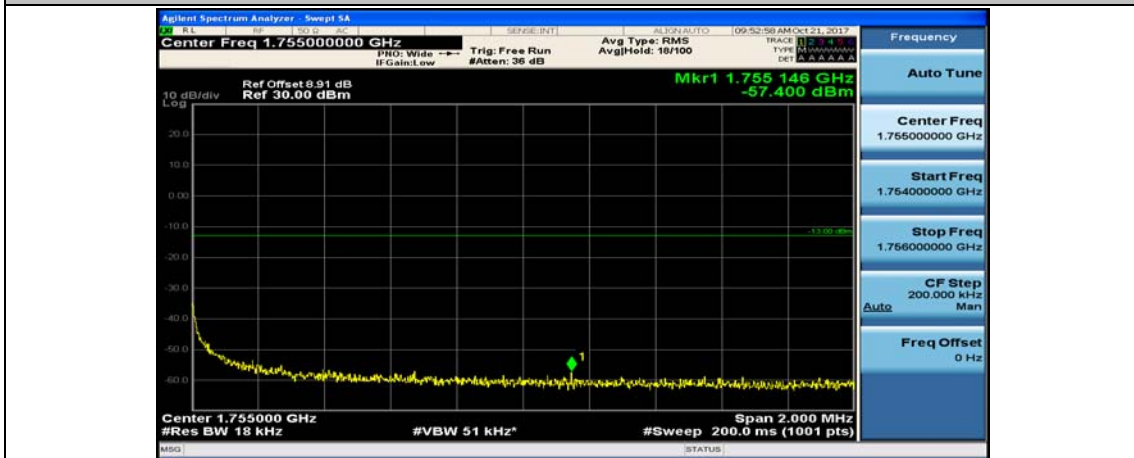

(Channel Bandwidth:20 MHz)_LCH_16QAM_50RB#25

(Channel Bandwidth:20 MHz)_LCH_16QAM_50RB#50

(Channel Bandwidth:20 MHz)_LCH_16QAM_100RB#0

(Channel Bandwidth:20 MHz)_HCH_16QAM_1RB#0

(Channel Bandwidth:20 MHz)_HCH_16QAM_1RB#49