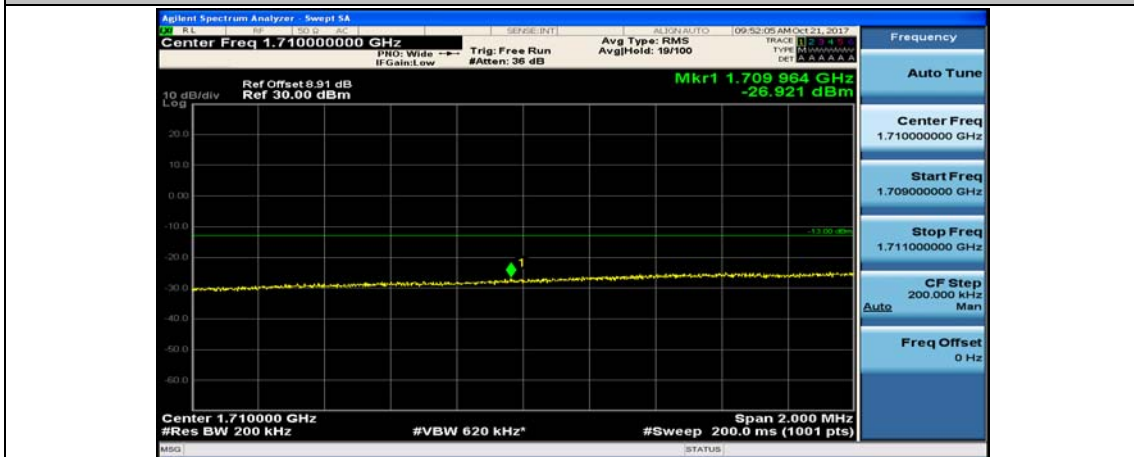

(Channel Bandwidth:20 MHz)_LCH_16QAM_50RB#25