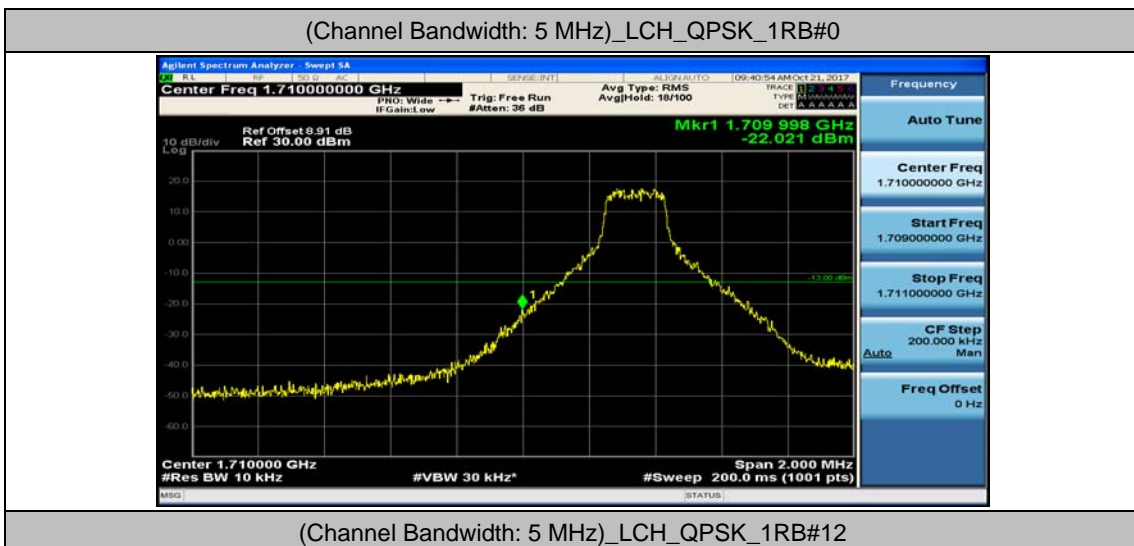

Channel Bandwidth: 5 MHz

(Channel Bandwidth: 5 MHz)_LCH_QPSK_1RB#24

(Channel Bandwidth: 5 MHz)_LCH_QPSK_12RB#0

(Channel Bandwidth: 5 MHz)_LCH_QPSK_12RB#6

(Channel Bandwidth: 5 MHz)_LCH_QPSK_12RB#13

(Channel Bandwidth: 5 MHz)_LCH_QPSK_25RB#0