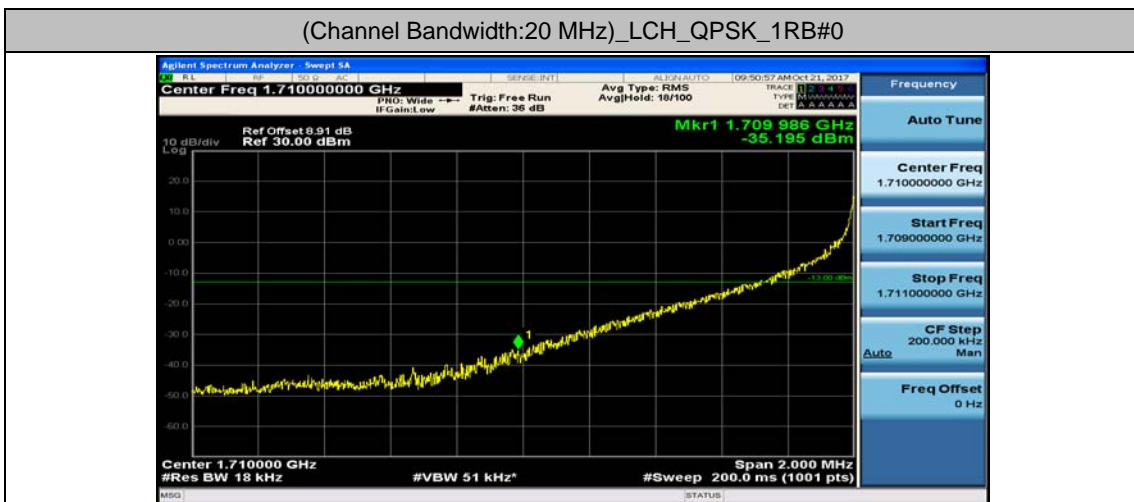

(Channel Bandwidth:15 MHz)_HCH_16QAM_37RB#18

(Channel Bandwidth:15 MHz)_HCH_16QAM_37RB#38

(Channel Bandwidth:15 MHz)_HCH_16QAM_75RB#0

Channel Bandwidth: 20 MHz

(Channel Bandwidth:20 MHz)_LCH_QPSK_1RB#49

(Channel Bandwidth:20 MHz)_LCH_QPSK_1RB#99