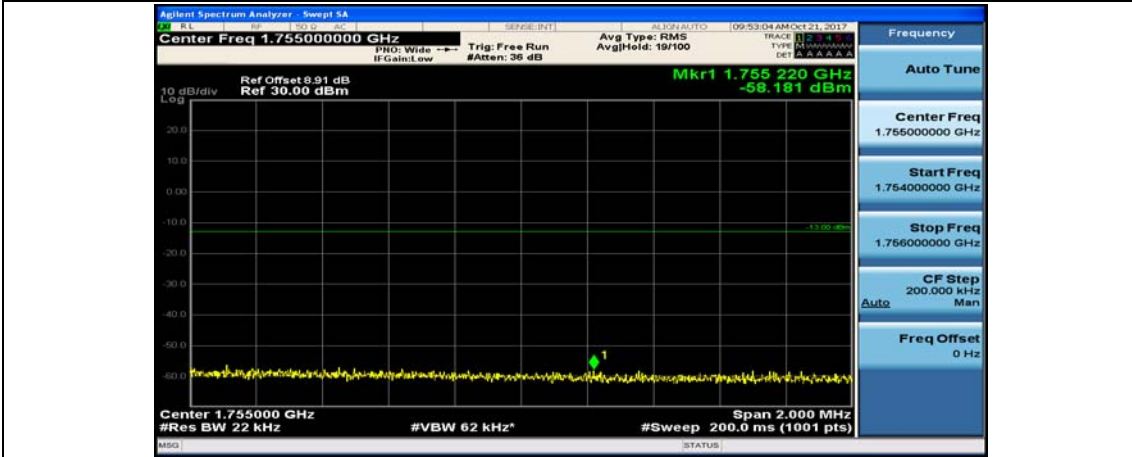

(Channel Bandwidth:20 MHz)_LCH_16QAM_50RB#25

(Channel Bandwidth:20 MHz)_LCH_16QAM_50RB#50

(Channel Bandwidth:20 MHz)_LCH_16QAM_100RB#0

(Channel Bandwidth:20 MHz)_HCH_16QAM_1RB#0

(Channel Bandwidth:20 MHz)_HCH_16QAM_1RB#49