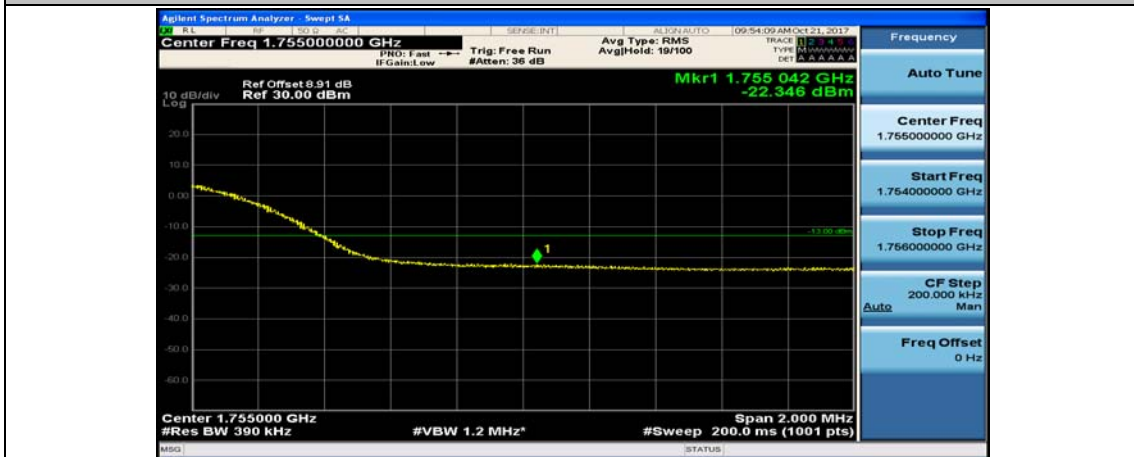

(Channel Bandwidth:20 MHz)_HCH_16QAM_1RB#99

(Channel Bandwidth:20 MHz)_HCH_16QAM_50RB#0

(Channel Bandwidth:20 MHz)_HCH_16QAM_50RB#25

(Channel Bandwidth:20 MHz)_HCH_16QAM_50RB#50

(Channel Bandwidth:20 MHz)_HCH_16QAM_100RB#0

Appendix E: Conducted Spurious Emission

Test Graphs

Channel Bandwidth: 1.4 MHz