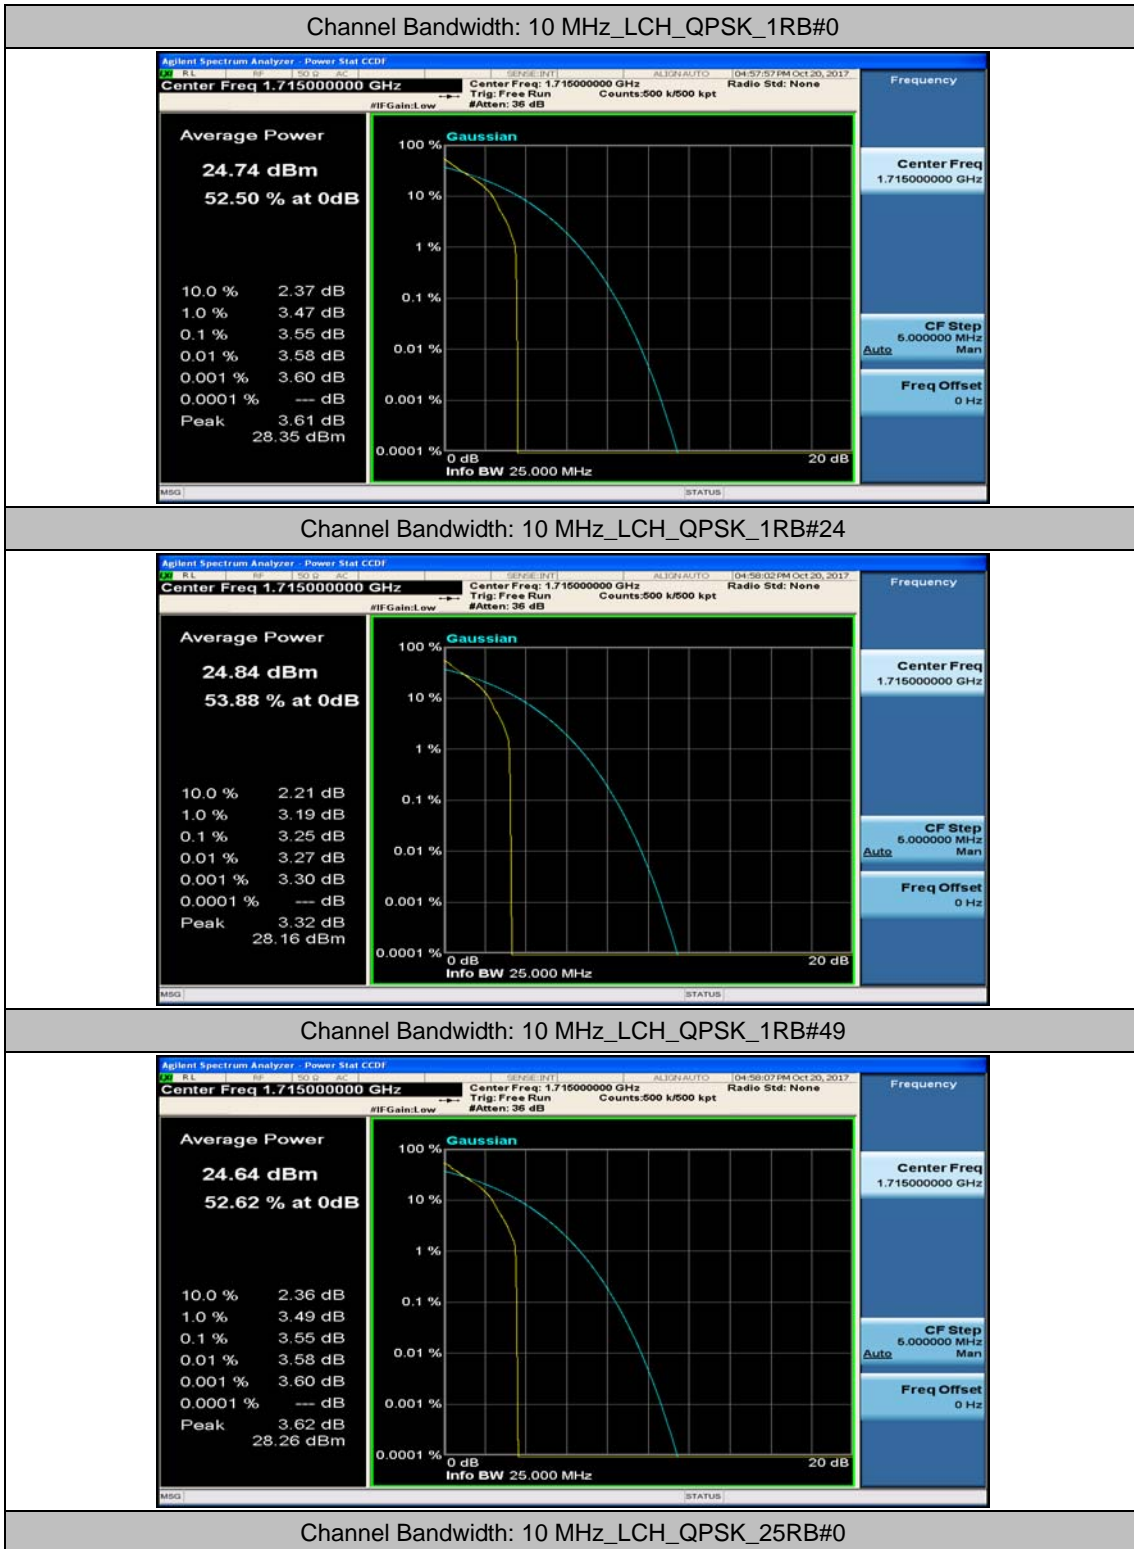

Channel Bandwidth: 10 MHz