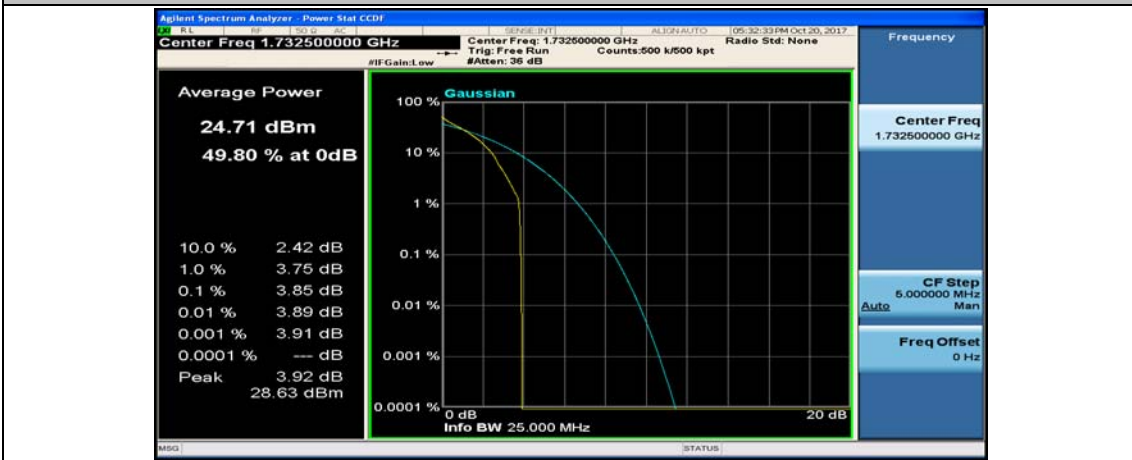

(Channel Bandwidth:20 MHz)_MCH_QPSK_1RB#0