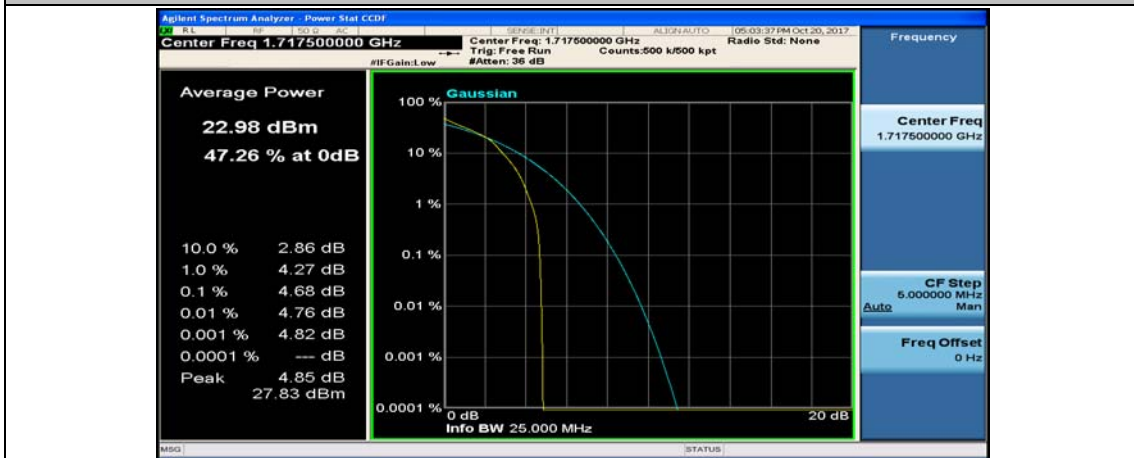

(Channel Bandwidth:15 MHz)_LCH_16QAM_1RB#37

(Channel Bandwidth:15 MHz)_LCH_16QAM_1RB#74

(Channel Bandwidth:15 MHz)_LCH_16QAM_37RB#0

(Channel Bandwidth:15 MHz)_LCH_16QAM_37RB#18

(Channel Bandwidth:15 MHz)_LCH_16QAM_37RB#38