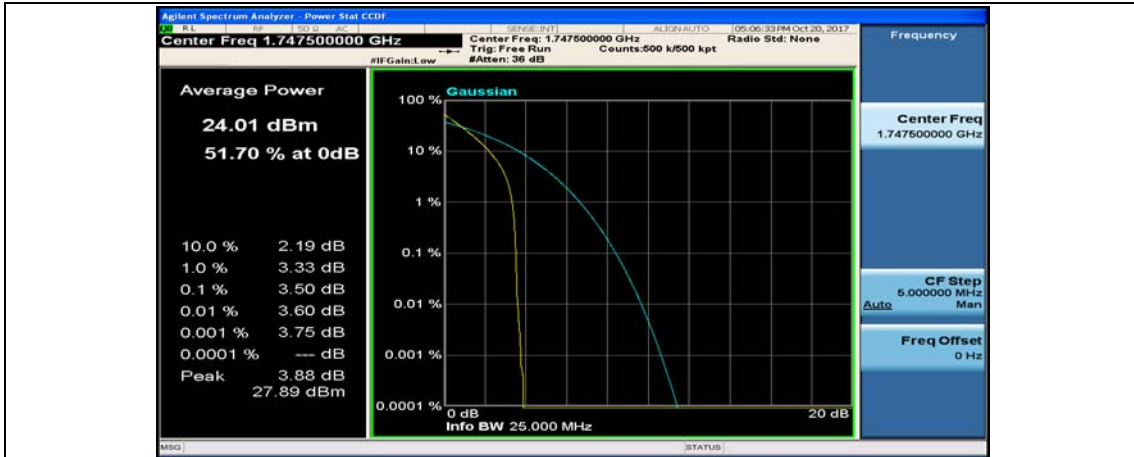

(Channel Bandwidth:15 MHz)_HCH_QPSK_37RB#18