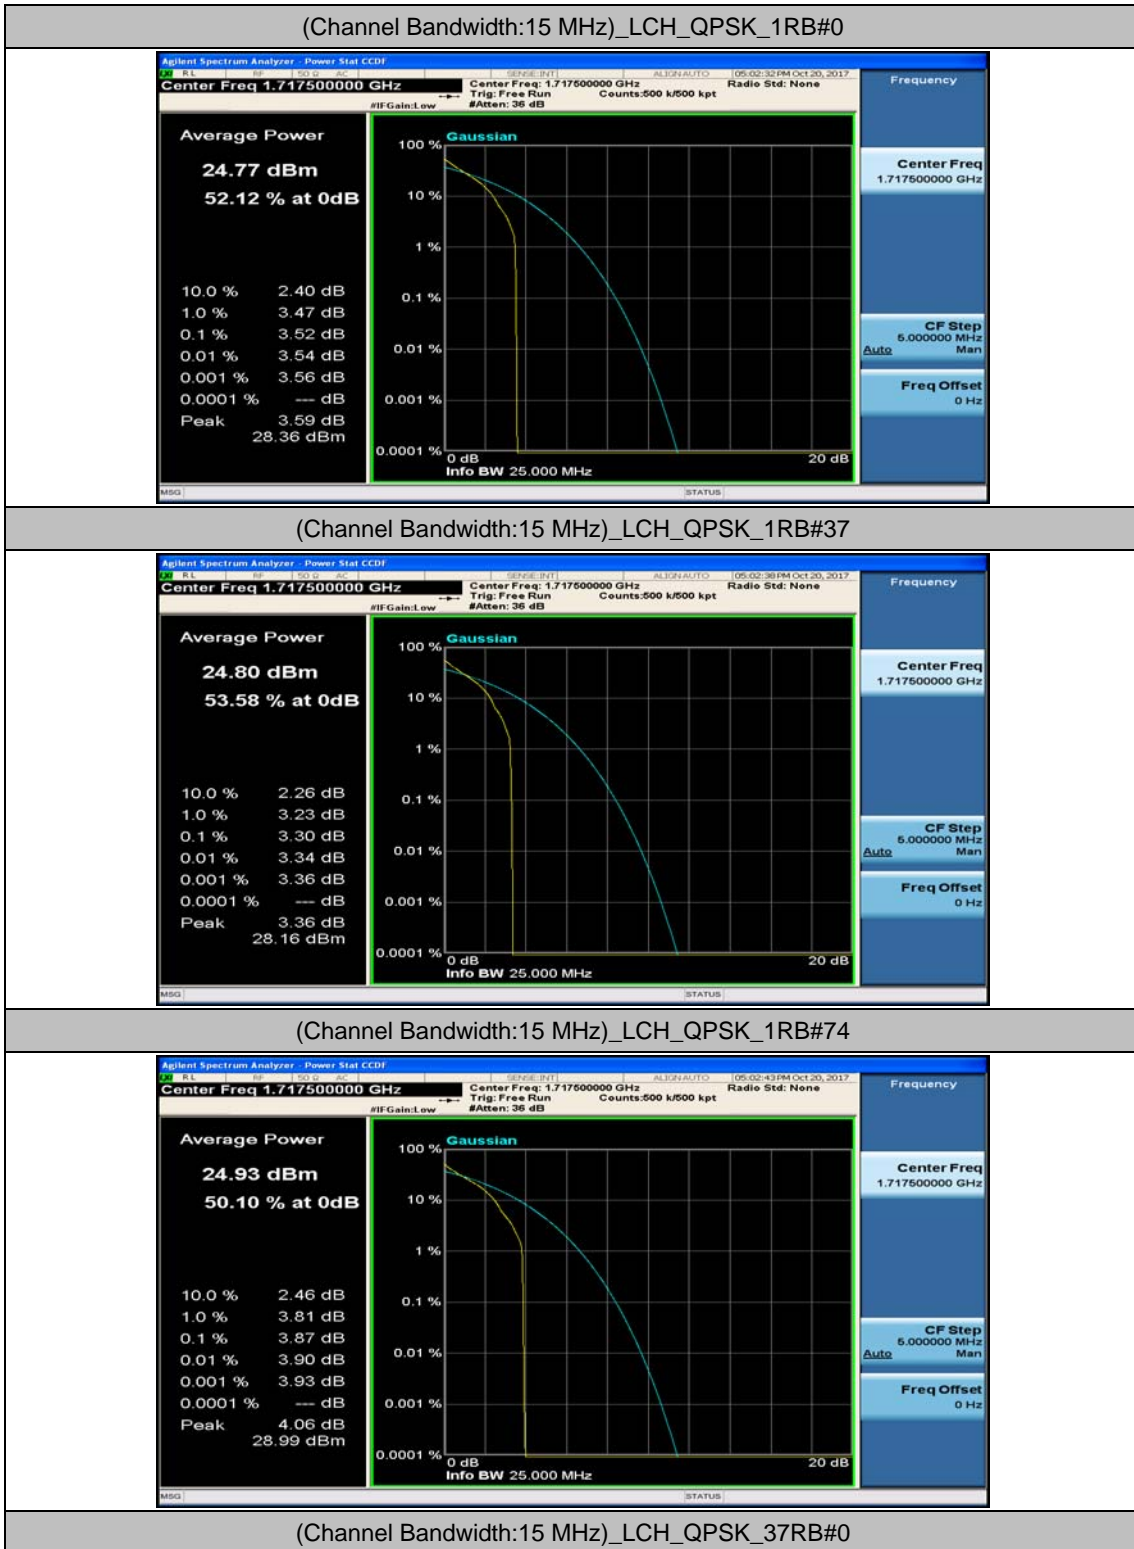

Channel Bandwidth: 10 MHz_MCH_16QAM_25RB#12

Channel Bandwidth: 10 MHz_MCH_16QAM_25RB#25

Channel Bandwidth: 15 MHz

(Channel Bandwidth:15 MHz)_LCH_QPSK_37RB#18

(Channel Bandwidth:15 MHz)_LCH_QPSK_37RB#38

(Channel Bandwidth:15 MHz)_LCH_QPSK_75RB#0