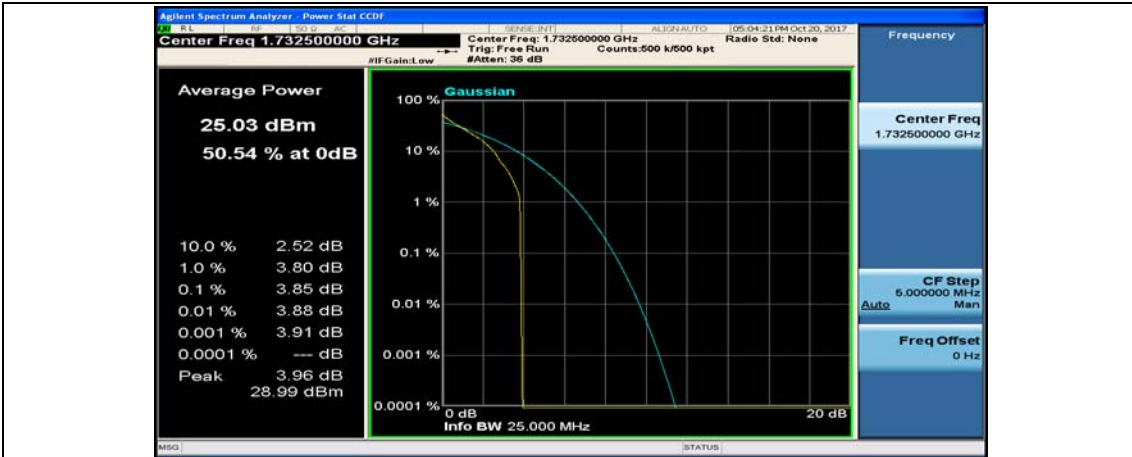

(Channel Bandwidth:15 MHz)_MCH_QPSK_1RB#74