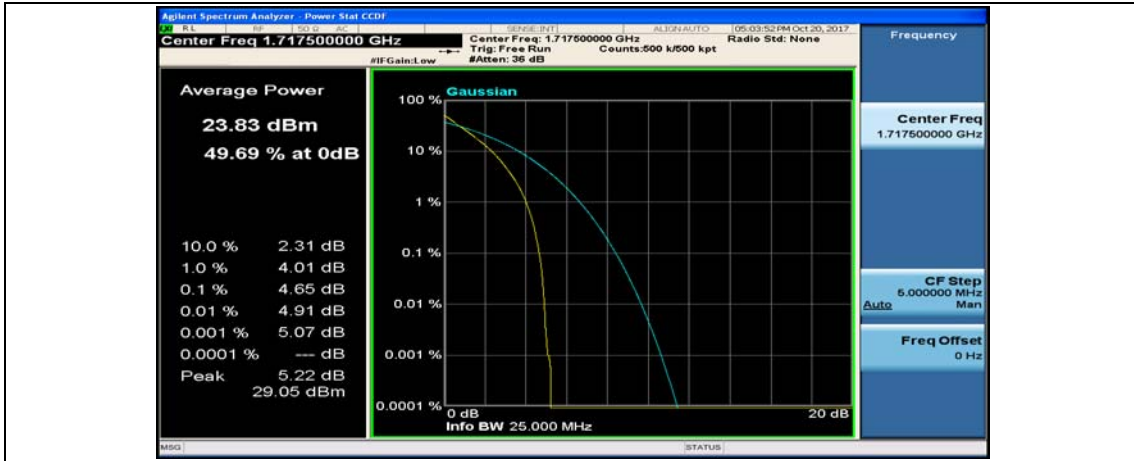

Channel Bandwidth: 10 MHz_MCH_16QAM_25RB#12

Channel Bandwidth: 10 MHz_MCH_16QAM_25RB#25

Channel Bandwidth: 15 MHz

(Channel Bandwidth:15 MHz)_LCH_QPSK_37RB#18

(Channel Bandwidth:15 MHz)_LCH_QPSK_37RB#38

(Channel Bandwidth:15 MHz)_LCH_QPSK_75RB#0