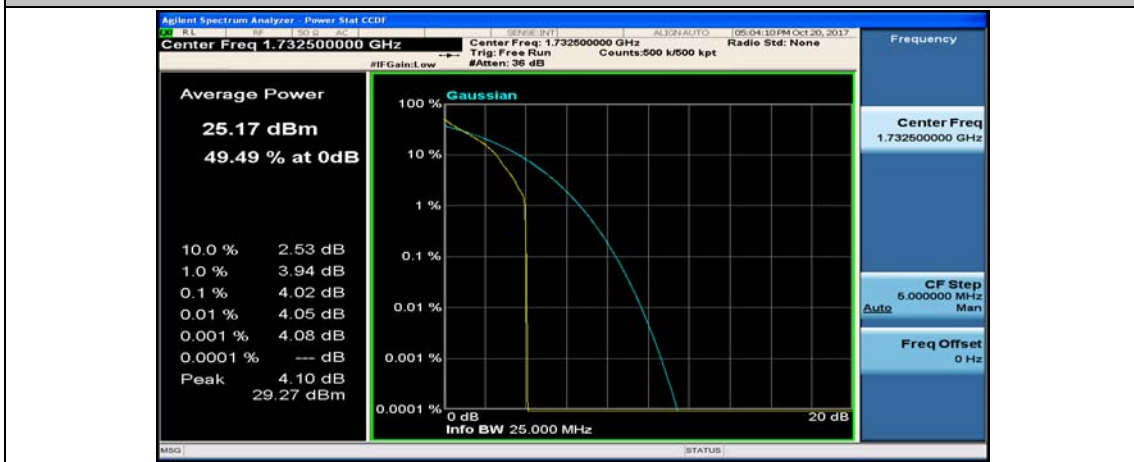

(Channel Bandwidth:15 MHz)_MCH_QPSK_1RB#0