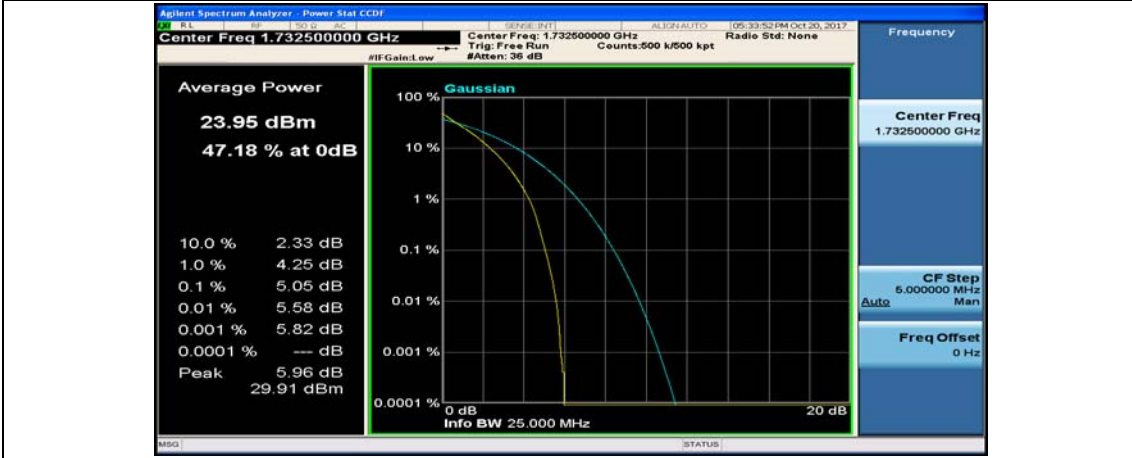

(Channel Bandwidth:20 MHz)_MCH_QPSK_50RB#0

(Channel Bandwidth:20 MHz)_MCH_QPSK_50RB#25

(Channel Bandwidth:20 MHz)_MCH_QPSK_50RB#50

(Channel Bandwidth:20 MHz)_MCH_QPSK_100RB#0

(Channel Bandwidth:20 MHz)_HCH_QPSK_1RB#0