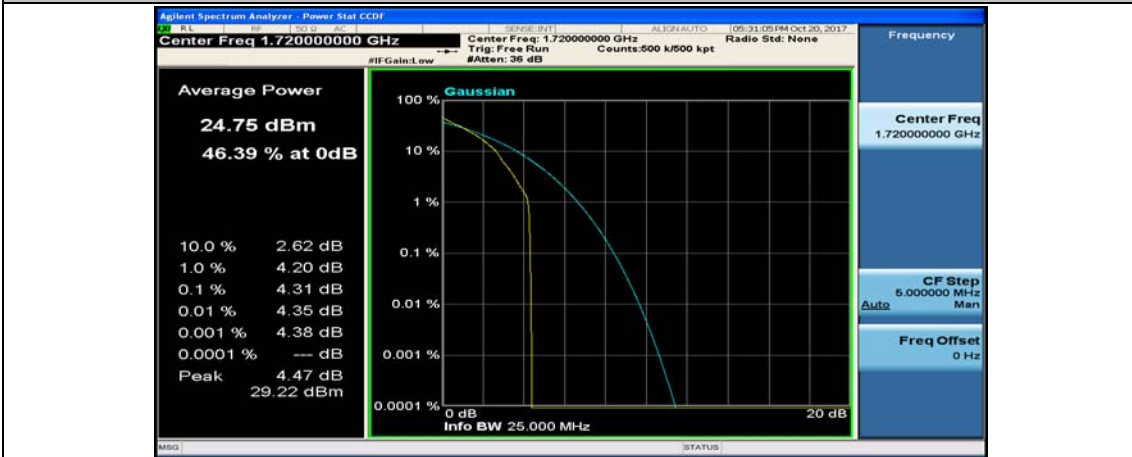

Channel Bandwidth: 20 MHz

(Channel Bandwidth:20 MHz)_LCH_QPSK_1RB#0

(Channel Bandwidth:20 MHz)_LCH_QPSK_1RB#49

(Channel Bandwidth:20 MHz)_LCH_QPSK_1RB#99

(Channel Bandwidth:20 MHz)_LCH_QPSK_50RB#0

(Channel Bandwidth:20 MHz)_LCH_QPSK_50RB#25