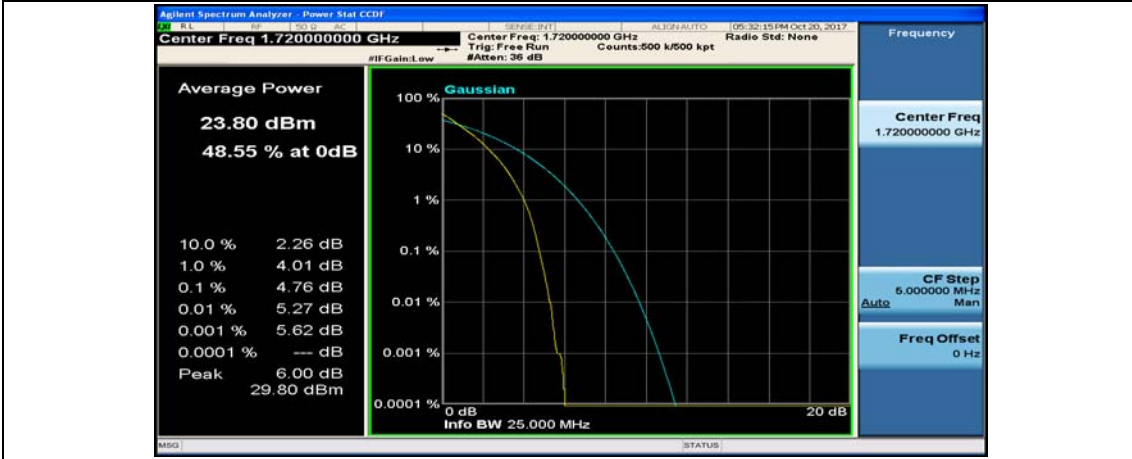

(Channel Bandwidth:20 MHz)_LCH_QPSK_100RB#0