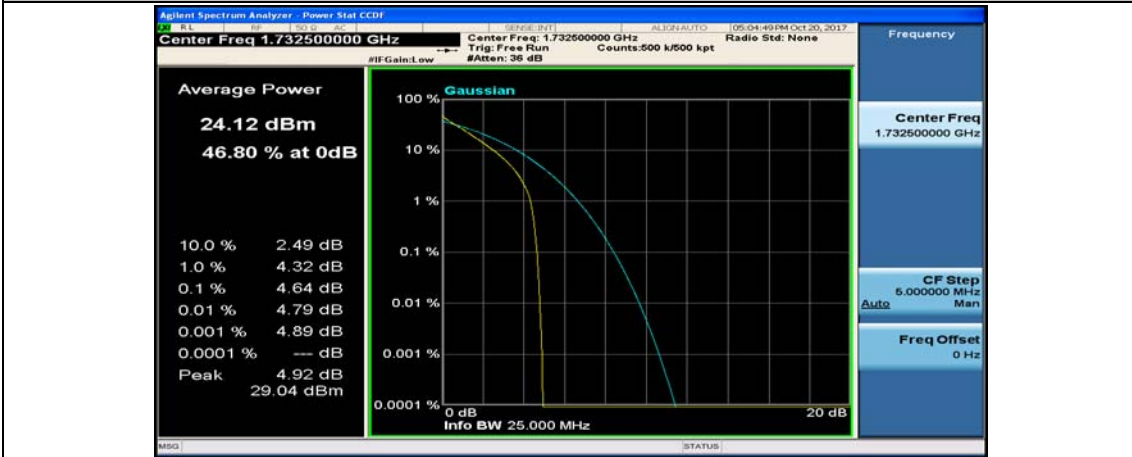

(Channel Bandwidth:15 MHz)_MCH_QPSK_1RB#0

(Channel Bandwidth:15 MHz)_MCH_QPSK_1RB#37

(Channel Bandwidth:15 MHz)_MCH_QPSK_1RB#74

(Channel Bandwidth:15 MHz)_MCH_QPSK_37RB#0

(Channel Bandwidth:15 MHz)_MCH_QPSK_37RB#18