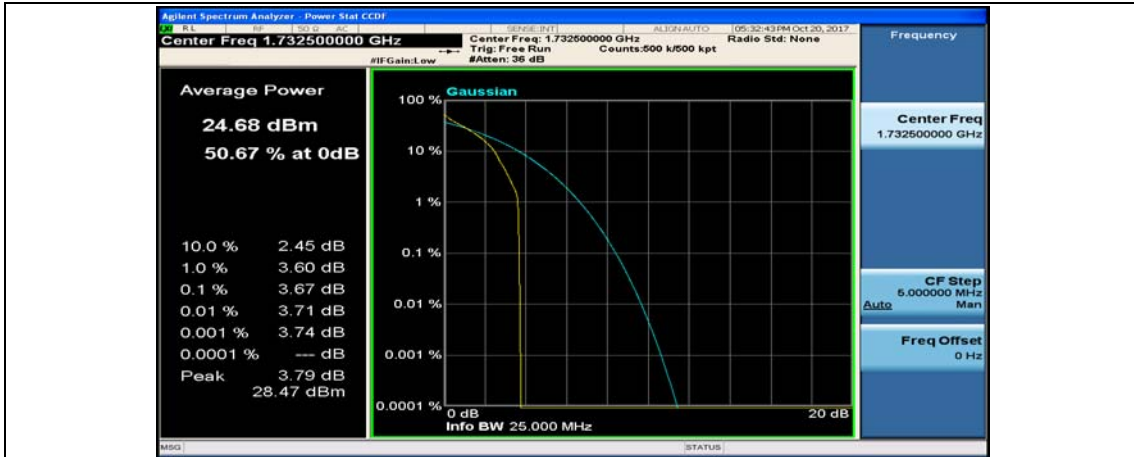

(Channel Bandwidth:20 MHz)_LCH_QPSK_50RB#50

(Channel Bandwidth:20 MHz)_LCH_QPSK_100RB#0

(Channel Bandwidth:20 MHz)_MCH_QPSK_1RB#0

(Channel Bandwidth:20 MHz)_MCH_QPSK_1RB#49

(Channel Bandwidth:20 MHz)_MCH_QPSK_1RB#99