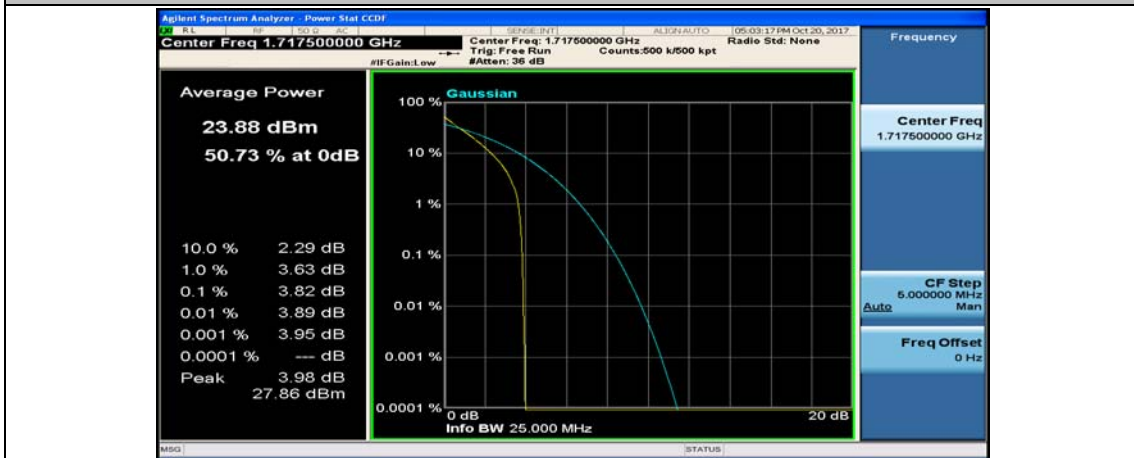

Channel Bandwidth: 10 MHz_MCH_16QAM_25RB#12

Channel Bandwidth: 10 MHz_MCH_16QAM_25RB#25

Channel Bandwidth: 15 MHz

(Channel Bandwidth:15 MHz)_LCH_QPSK_37RB#18

(Channel Bandwidth:15 MHz)_LCH_QPSK_37RB#38

(Channel Bandwidth:15 MHz)_LCH_QPSK_75RB#0