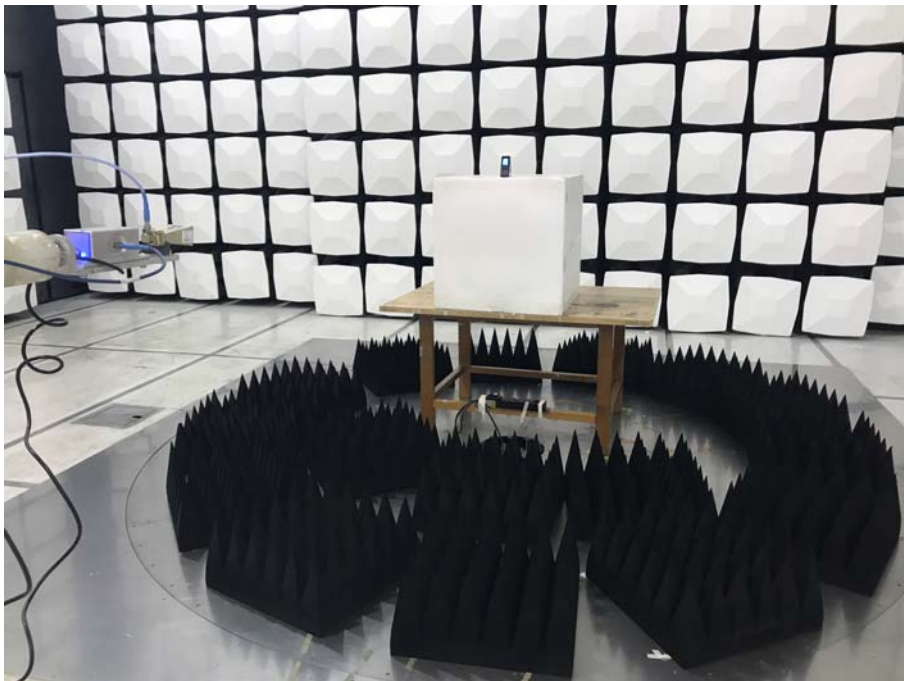


EXHIBIT 4 - TEST SETUP PHOTOGRAPHS

Spurious Radiation Test Setup (9kHz to 30MHz)

Spurious Radiation Test Setup (30MHz to 1G)

Radiation Emission Test Setup (1GHz to 18GHz)

Radiation Emission Test Setup (18GHz to 40GHz)

Extreme Condition Test Setup

Mobile Communication Test Setup