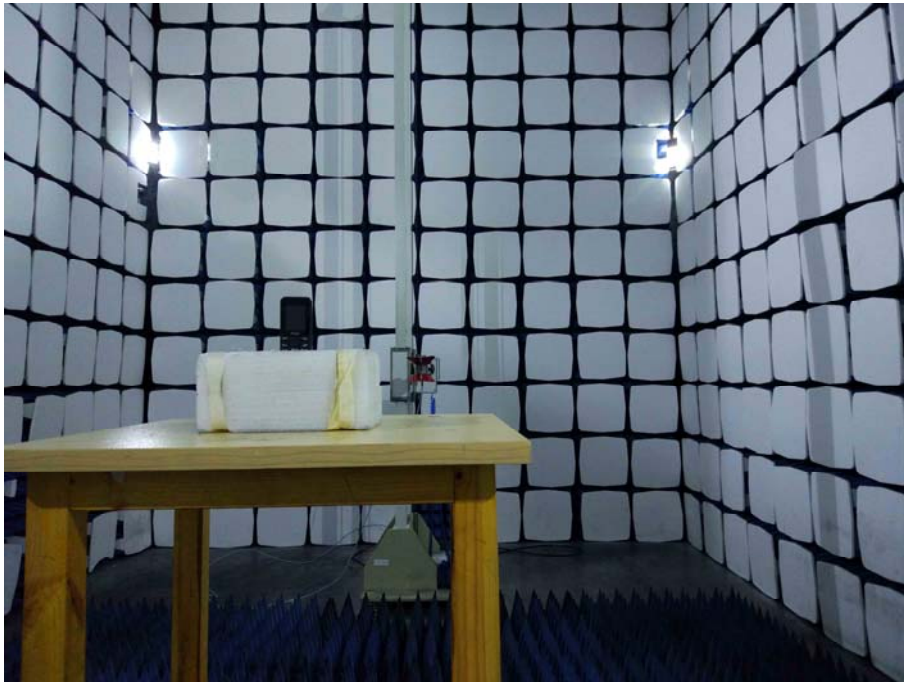


EXHIBIT 4 - TEST SETUP PHOTOGRAPHS

Spurious Radiation Test Setup (9kHz to 30MHz)

Spurious Radiation Test Setup (30MHz to 1G)

Radiation Emission Test Setup (1GHz to 18GHz)

Radiation Emission Test Setup (18GHz to 40GHz)

Extreme Condition Test Setup

Mobile Communication Test Setup