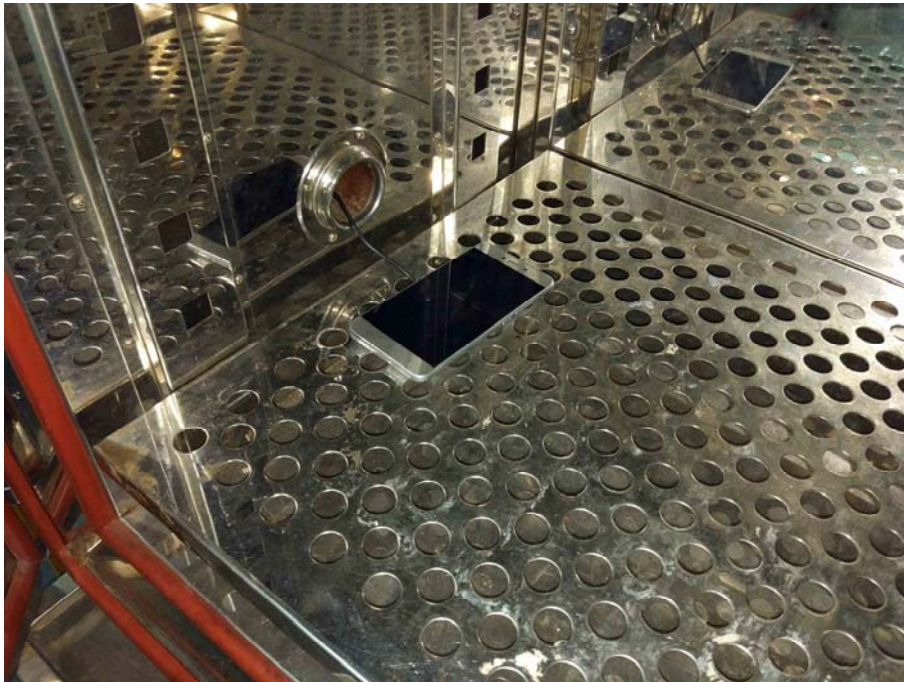


EXHIBIT 4 - TEST SETUP PHOTOGRAPHS

Spurious Radiation Test Setup (9kHz to 30MHz)

Spurious Radiation Test Setup (30MHz to 1G)

Spurious Radiation Test Setup (1GHz to 18GHz)

Radiation Emission Test Setup (18GHz to 40GHz)

Extreme Condition Test Setup

Mobile Communication Test Setup