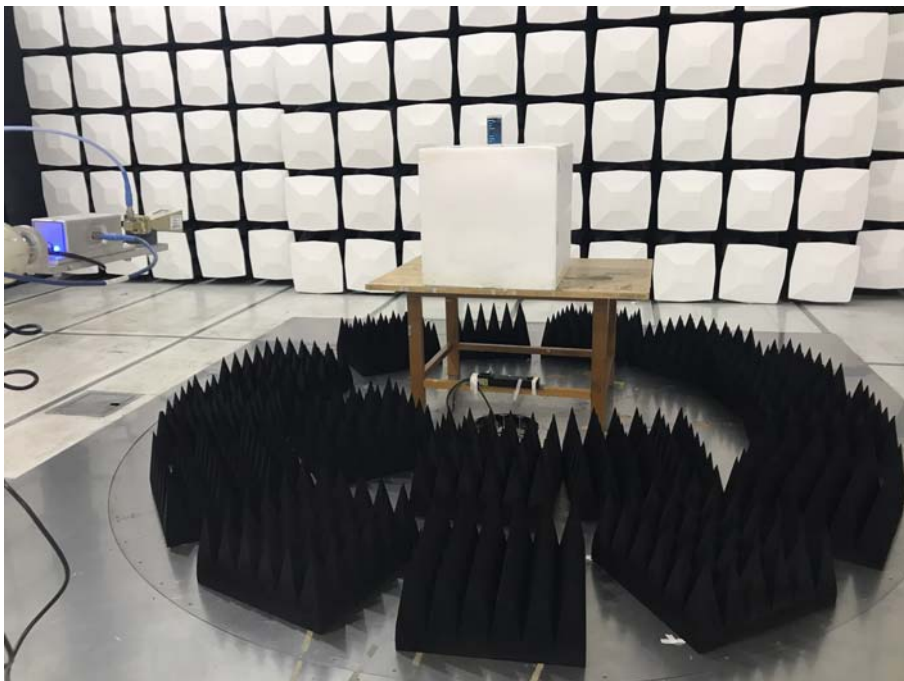


EXHIBIT 4 - TEST SETUP PHOTOGRAPHS

Spurious Radiation Test Setup (9kHz to 30MHz)

Spurious Radiation Test Setup (30MHz to 1G)

Spurious Radiation Test Setup (1GHz to 18GHz)

Radiation Emission Test Setup (18GHz to 40GHz)

Extreme Condition Test Setup

Mobile Communication Test Setup