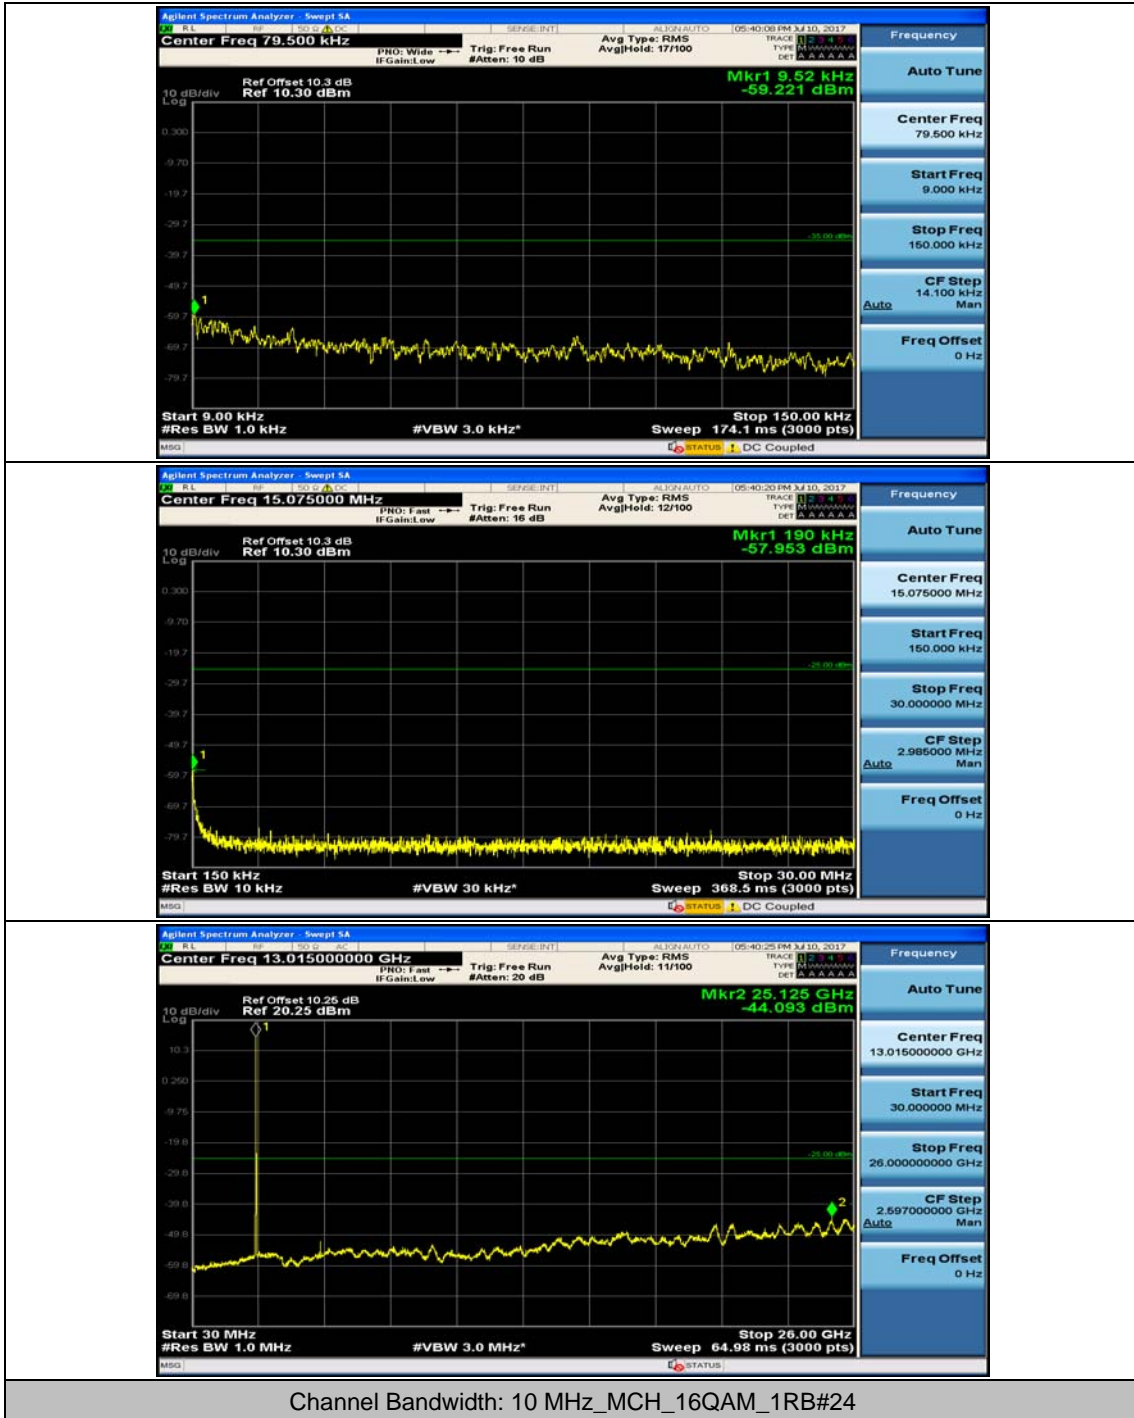

Channel Bandwidth: 10 MHz

Channel Bandwidth: 15 MHz