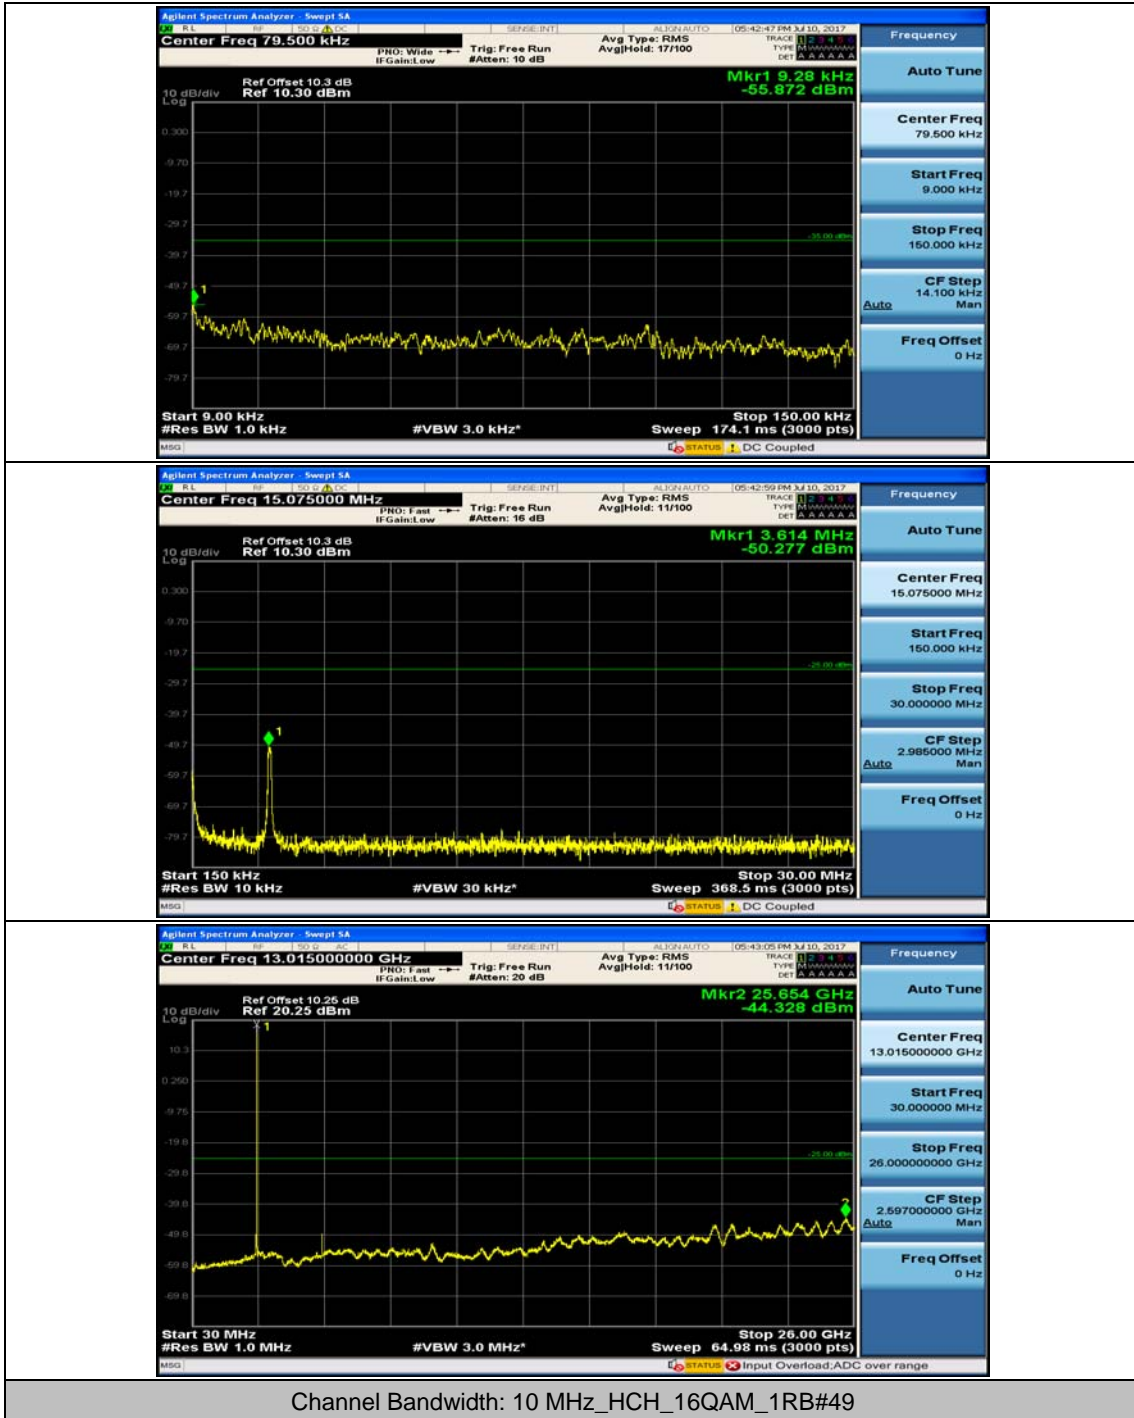

Channel Bandwidth: 10 MHz

Channel Bandwidth: 15 MHz