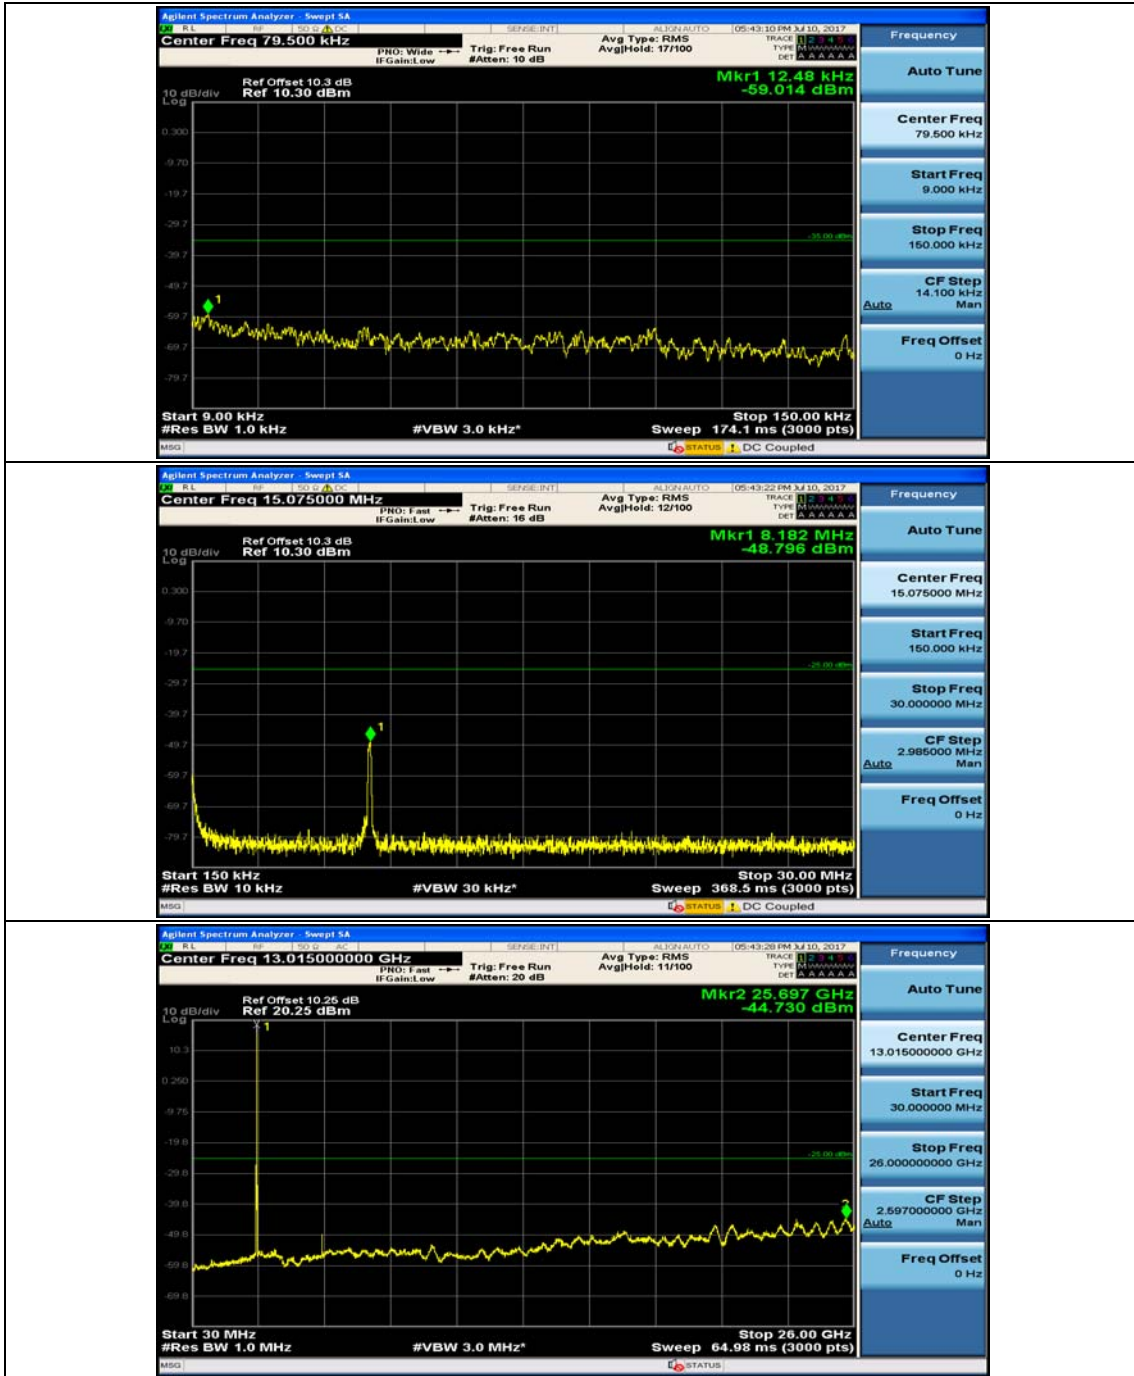

Channel Bandwidth: 10 MHz

Channel Bandwidth: 15 MHz