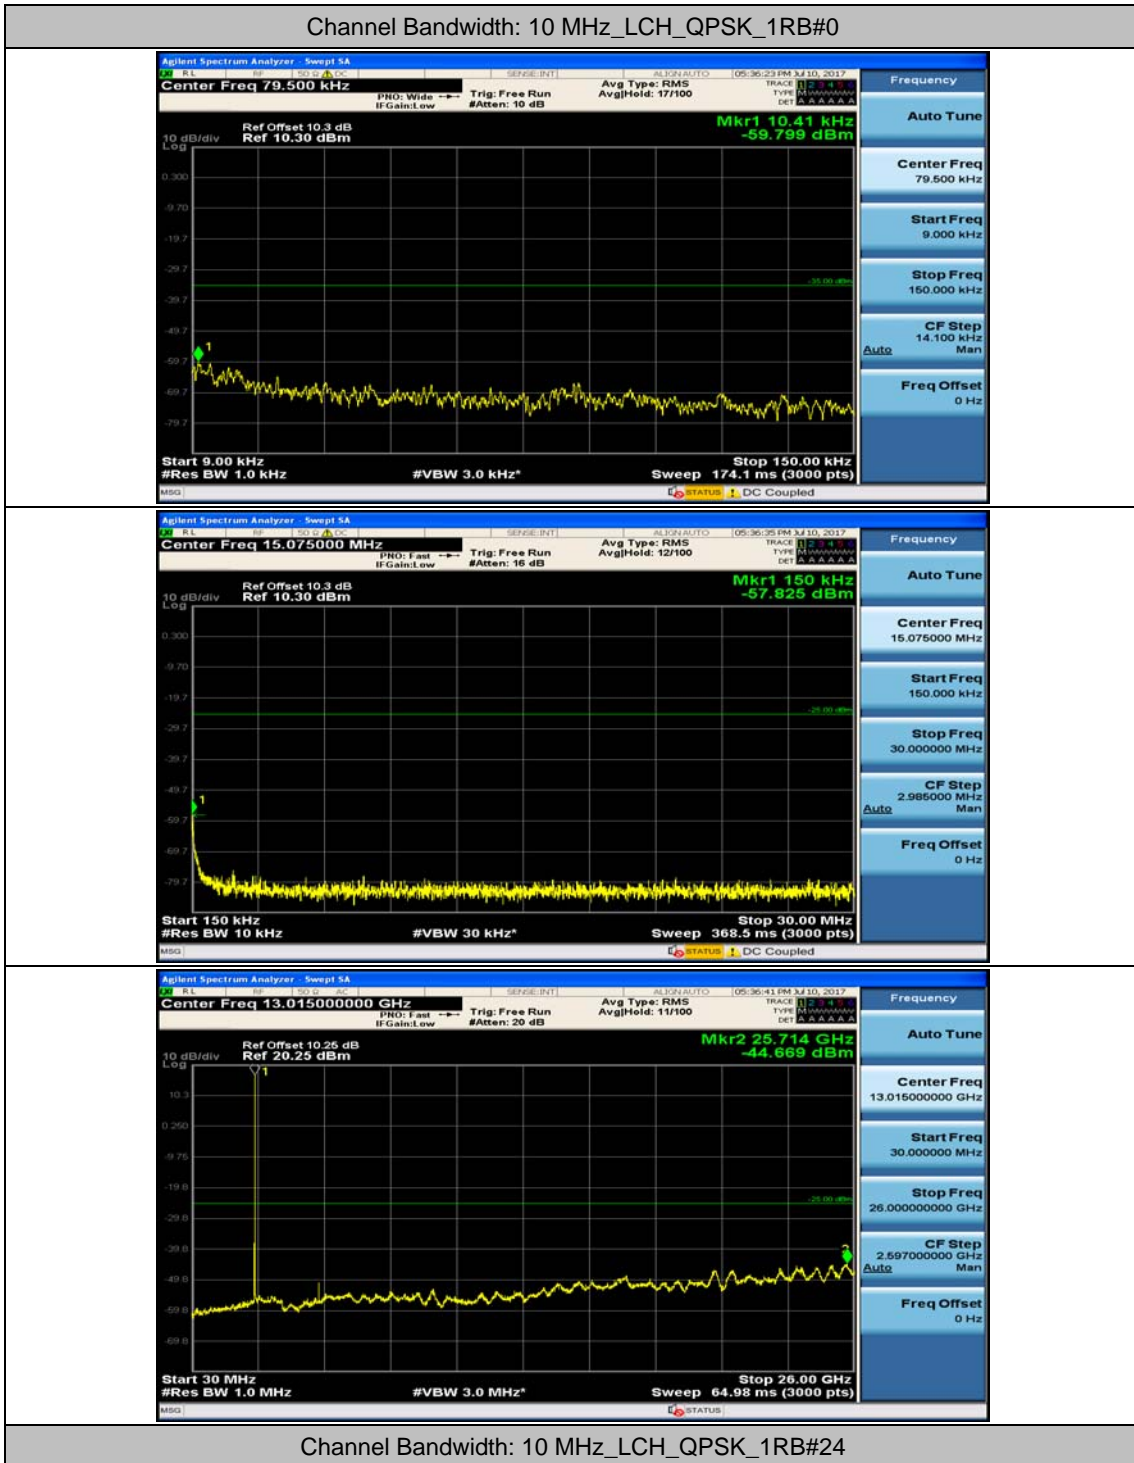

Channel Bandwidth: 10 MHz

Channel Bandwidth: 15 MHz