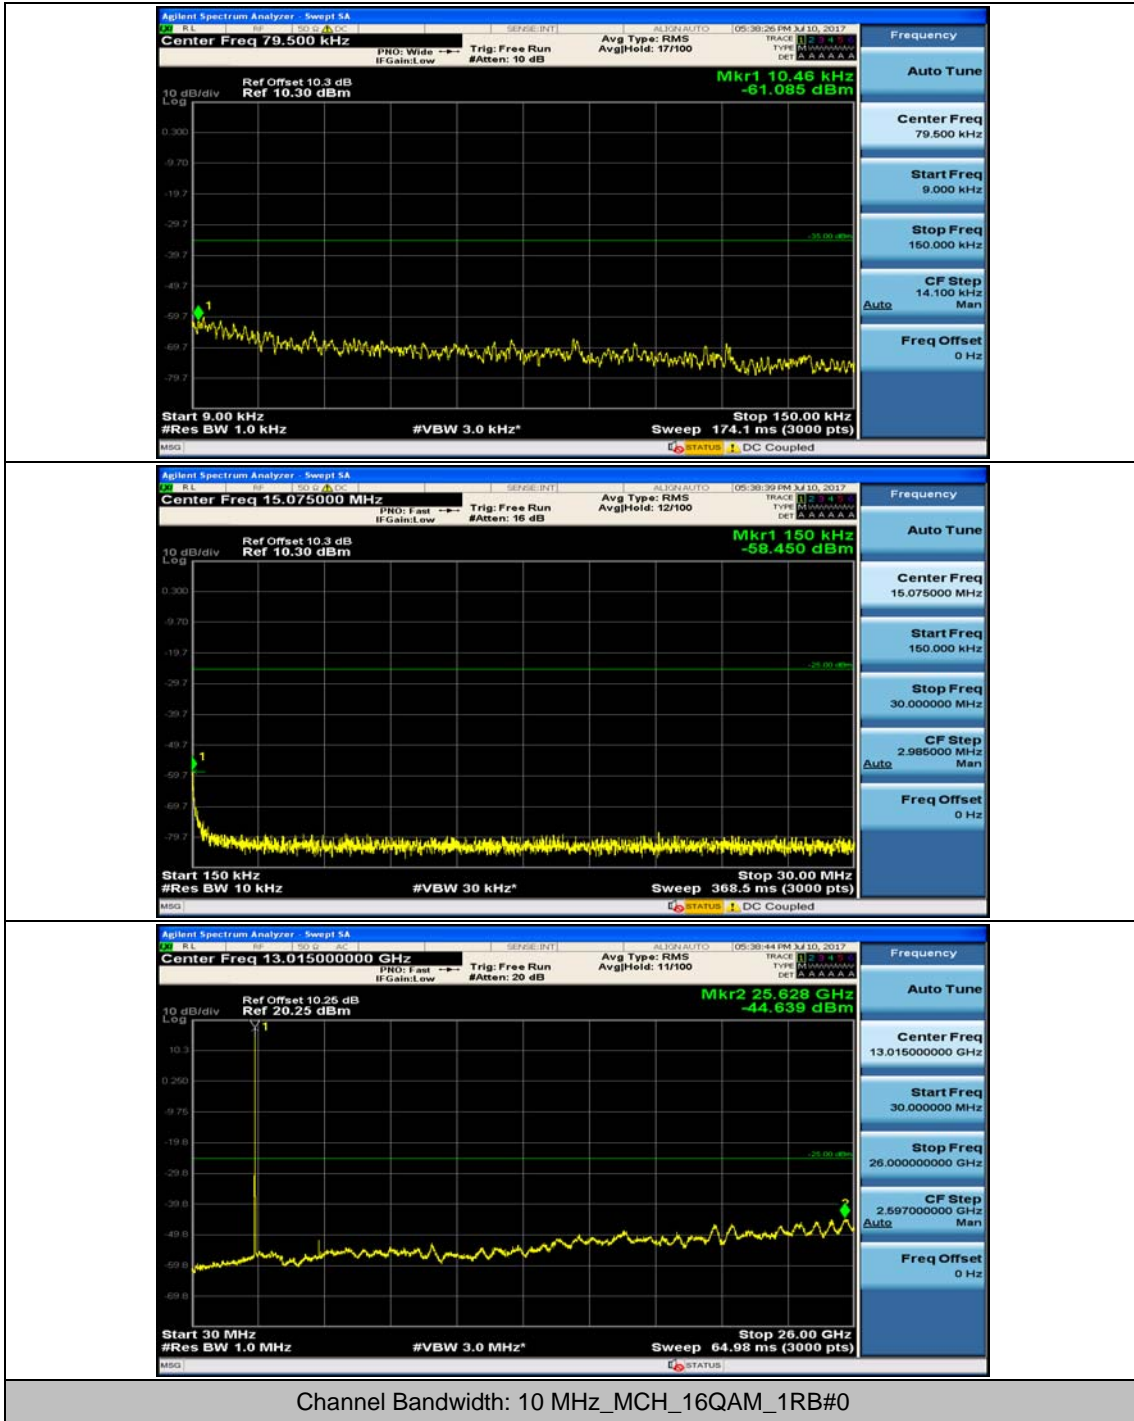

Channel Bandwidth: 10 MHz

Channel Bandwidth: 15 MHz