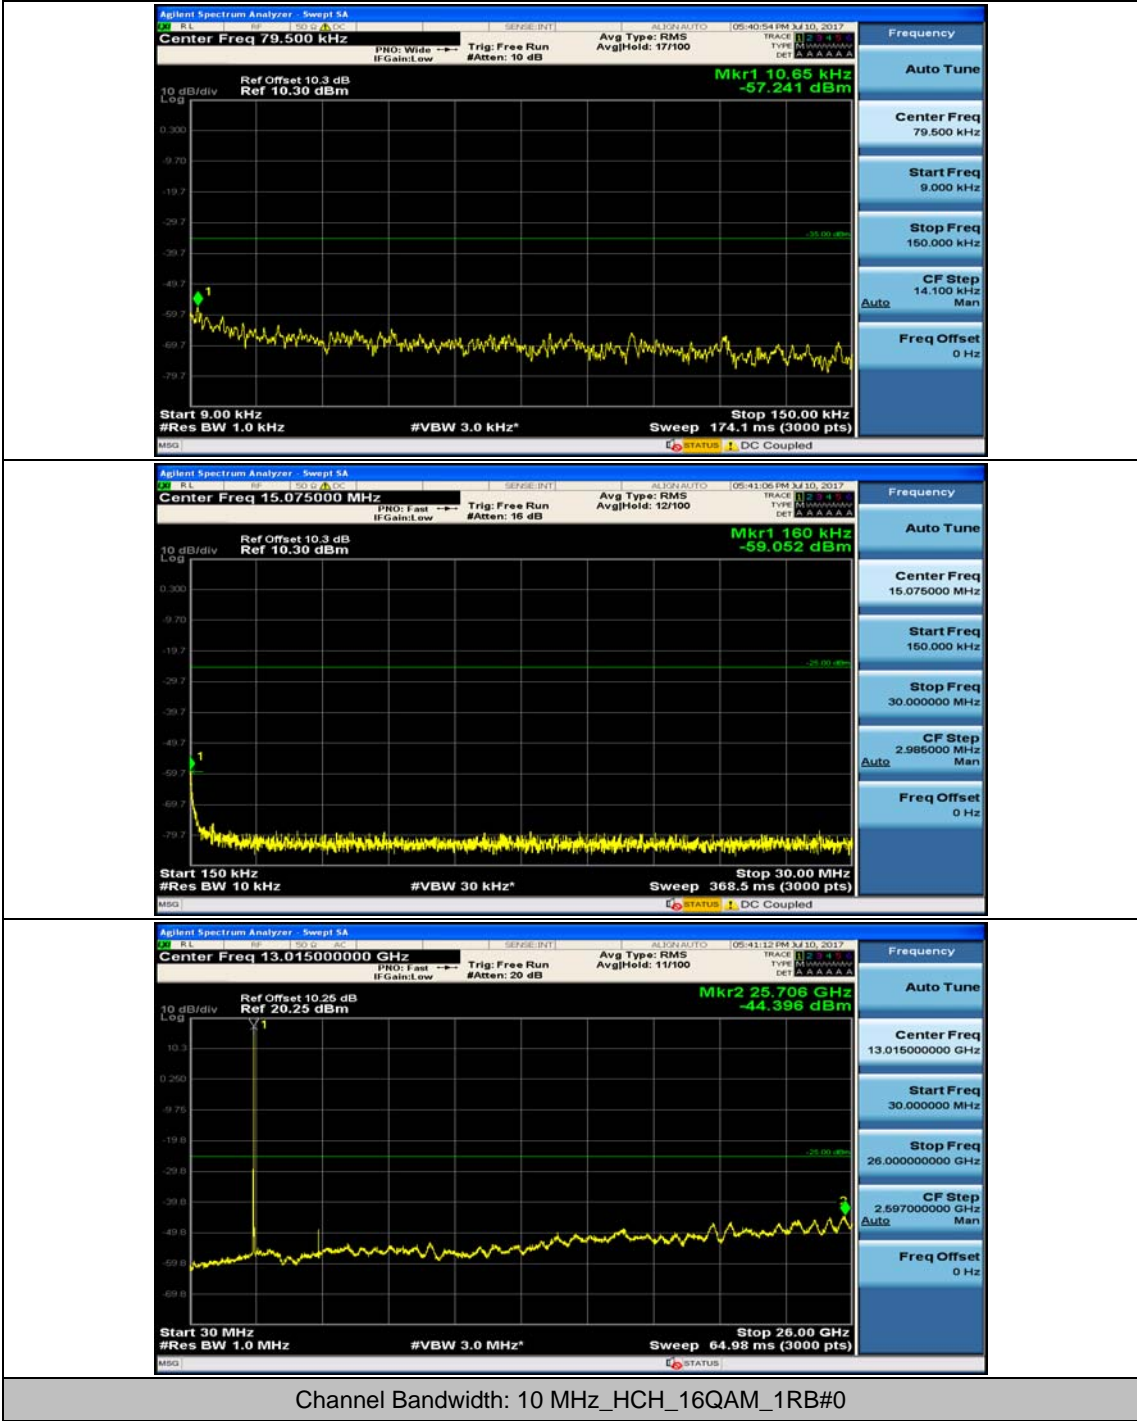

Channel Bandwidth: 10 MHz

Channel Bandwidth: 15 MHz