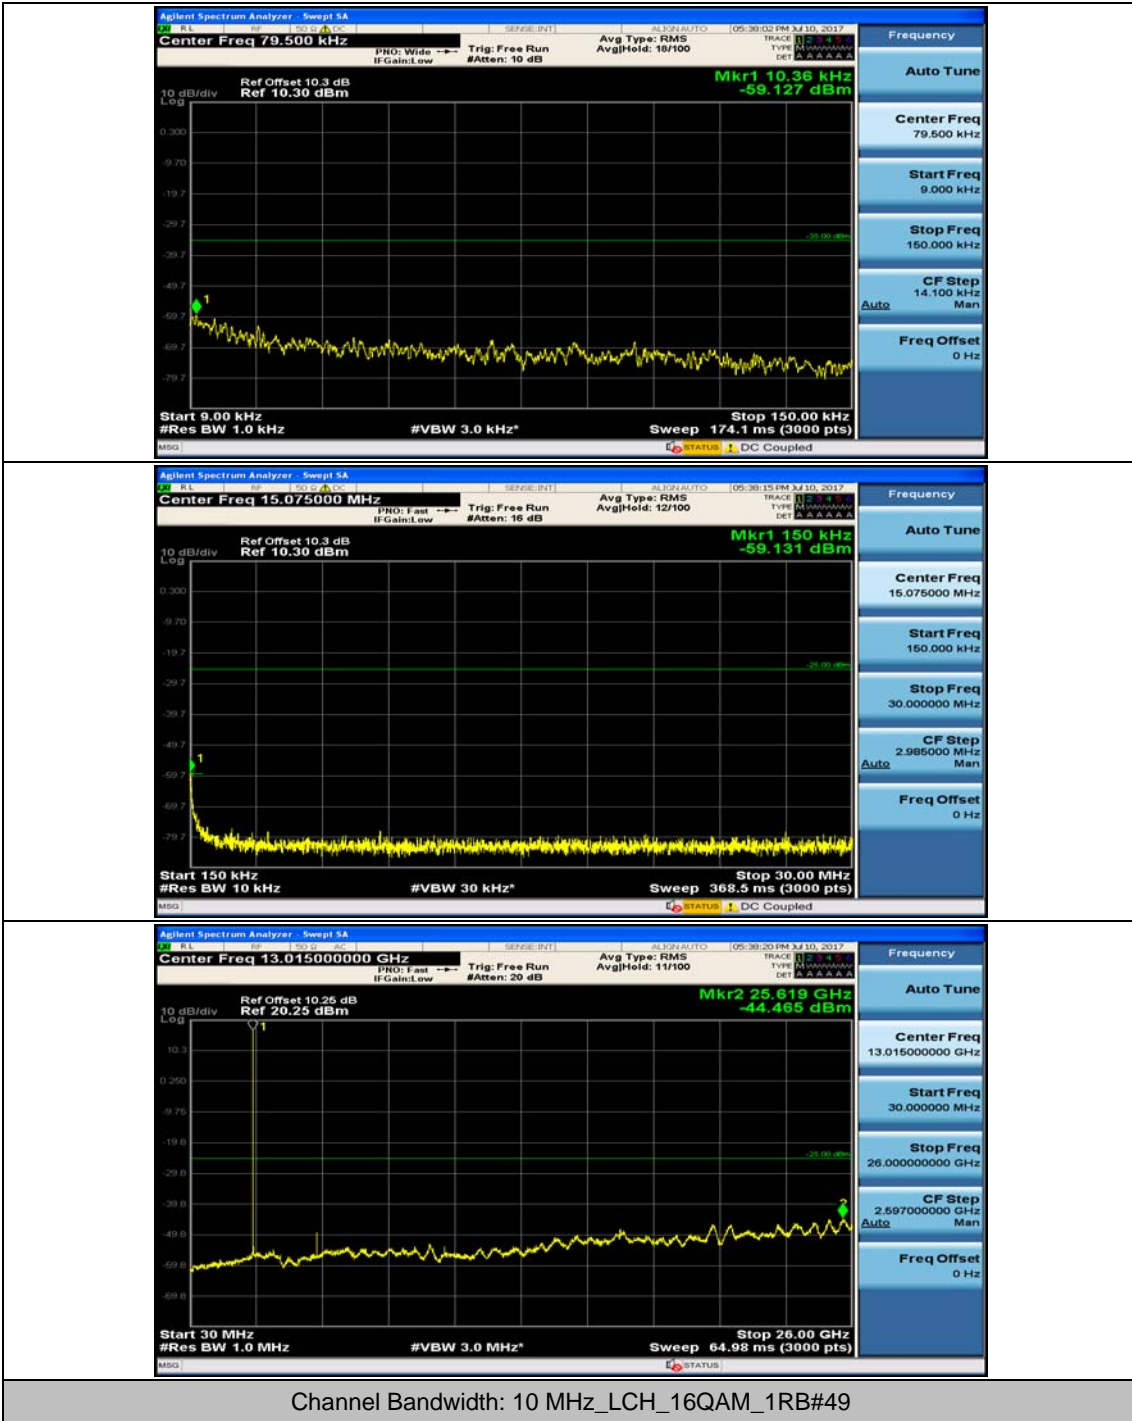

Channel Bandwidth: 10 MHz

Channel Bandwidth: 15 MHz