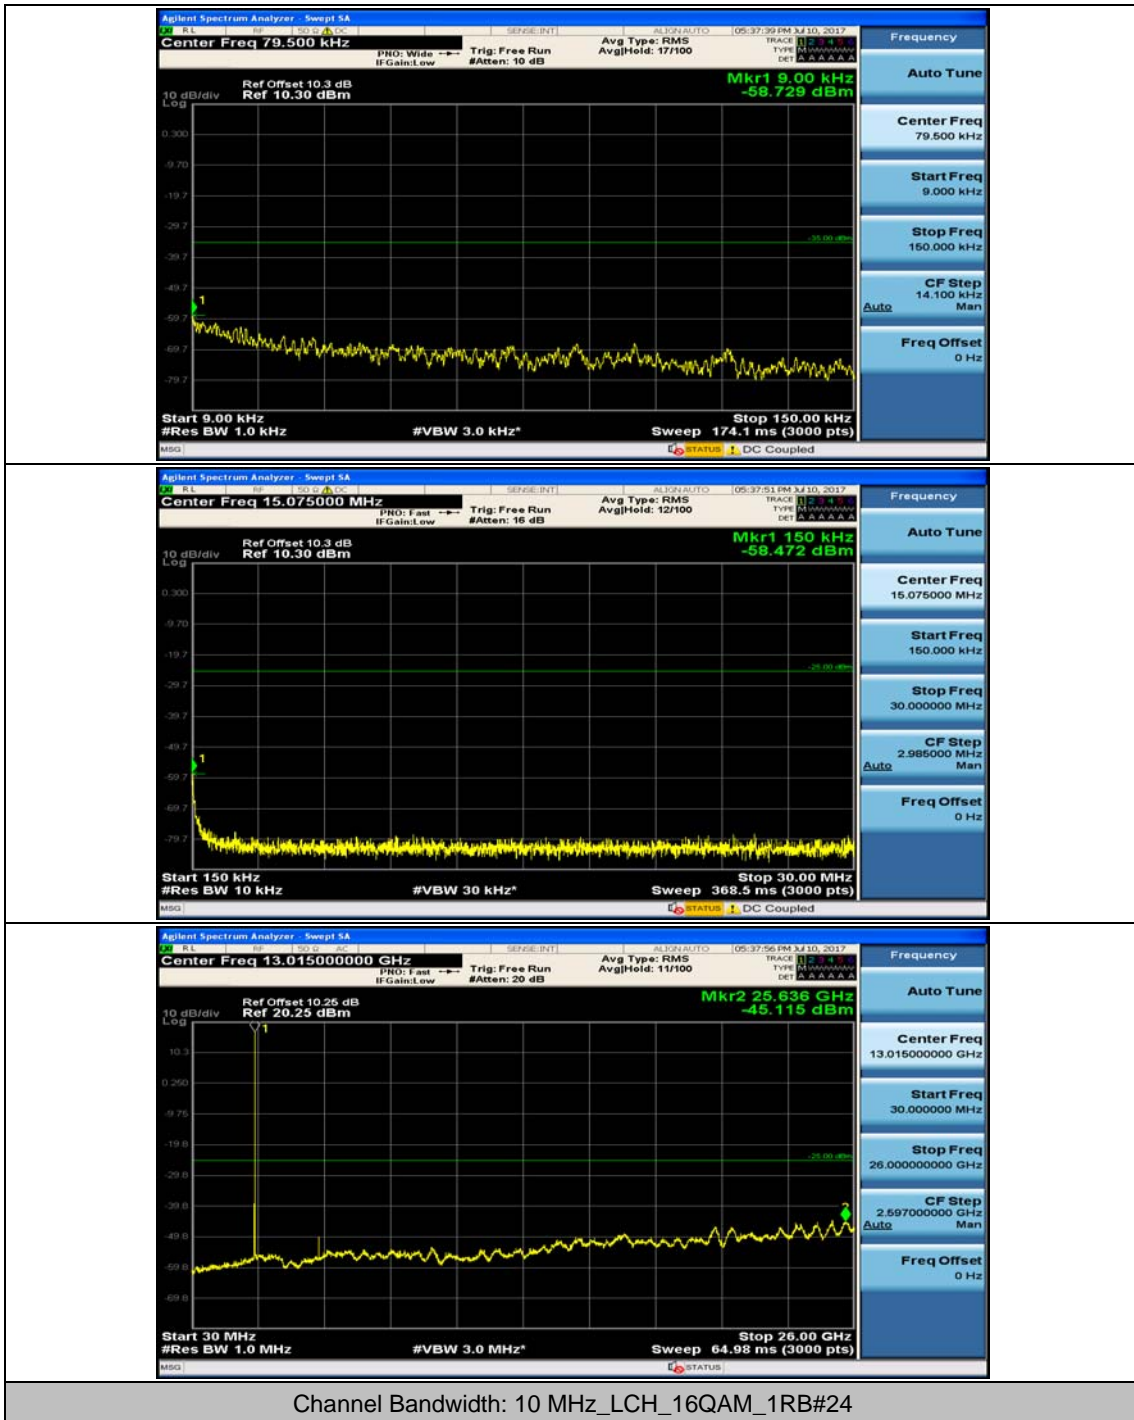

Channel Bandwidth: 10 MHz

Channel Bandwidth: 15 MHz