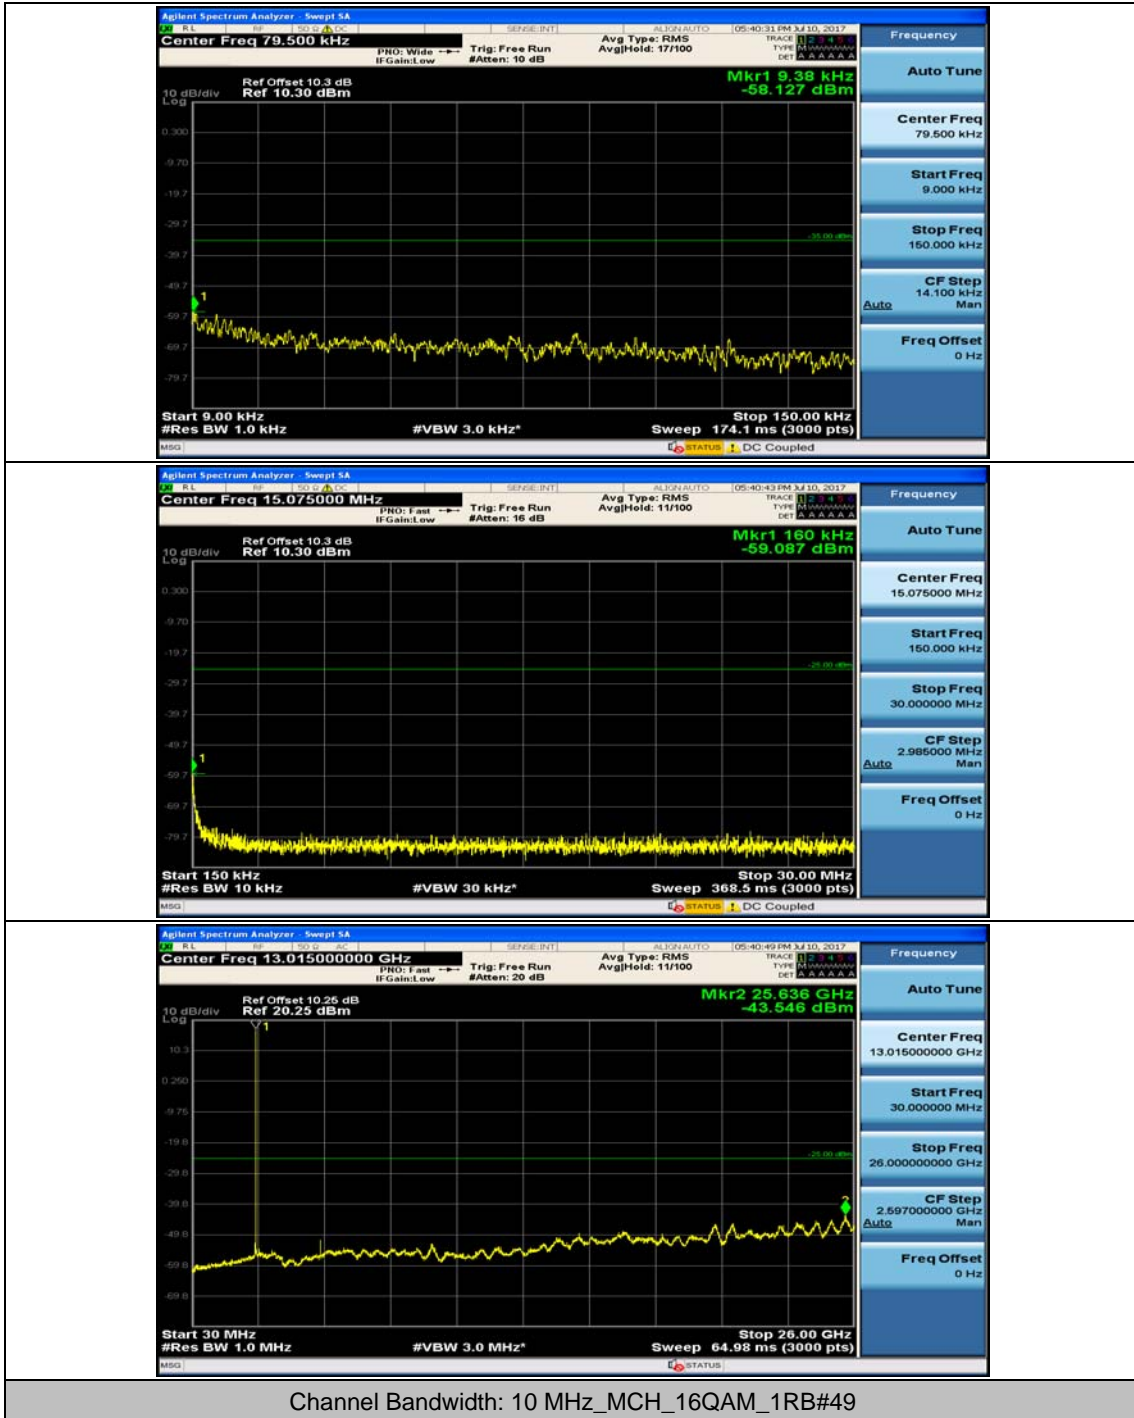

Channel Bandwidth: 10 MHz

Channel Bandwidth: 15 MHz