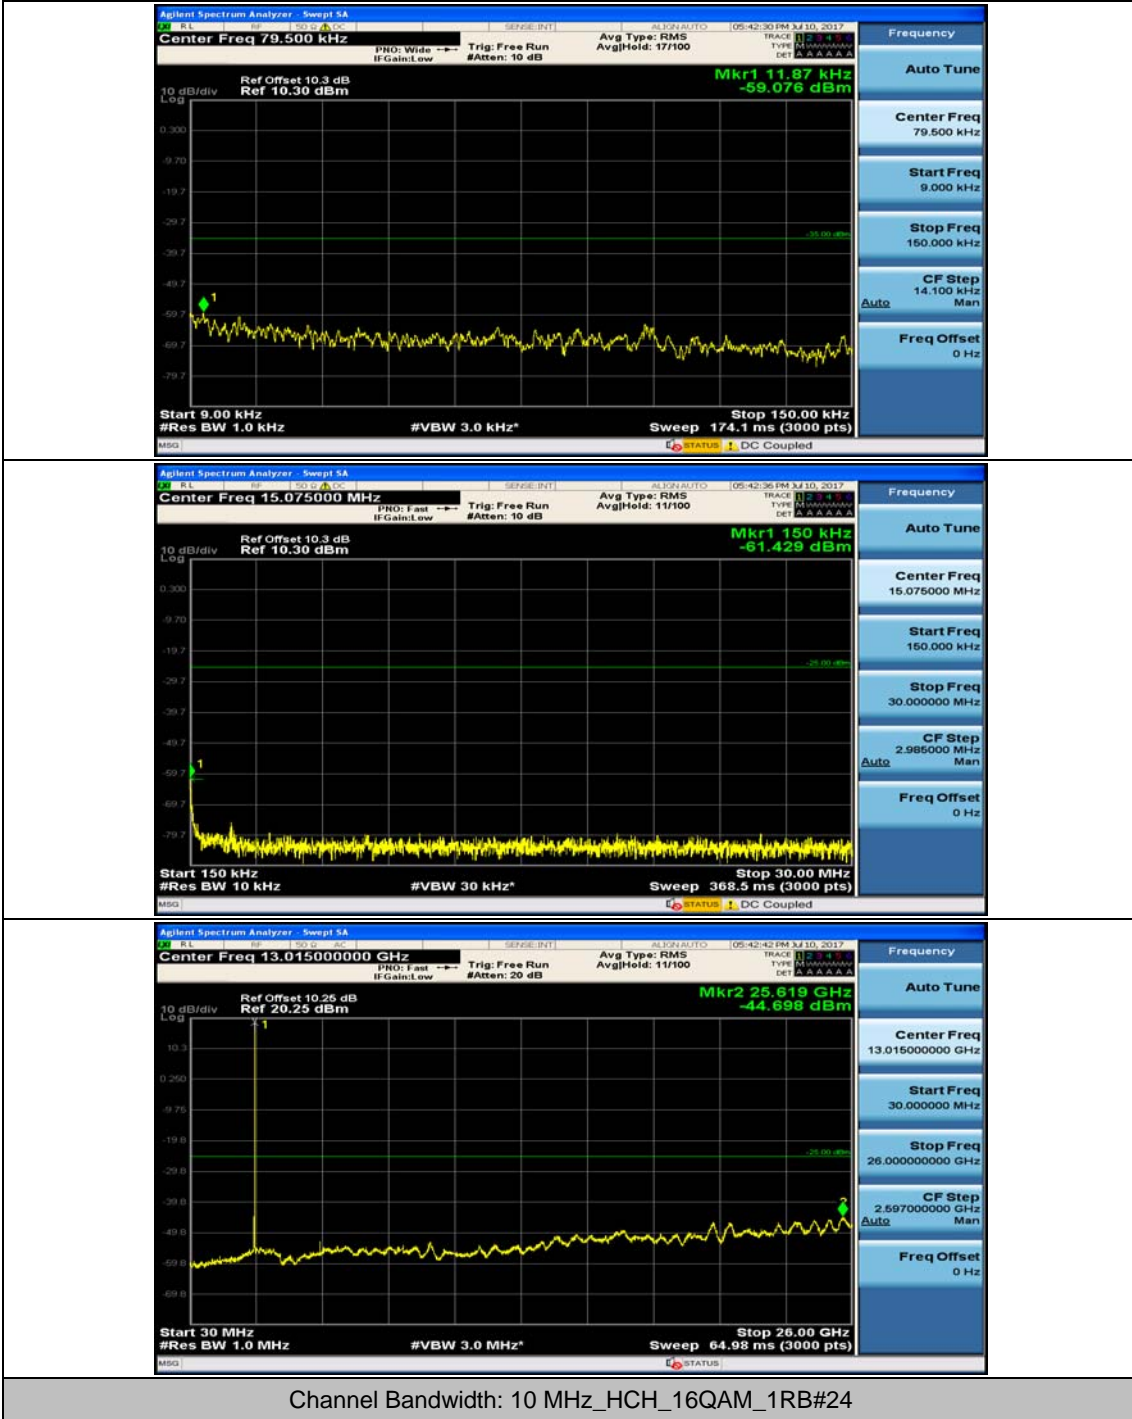

Channel Bandwidth: 10 MHz

Channel Bandwidth: 15 MHz