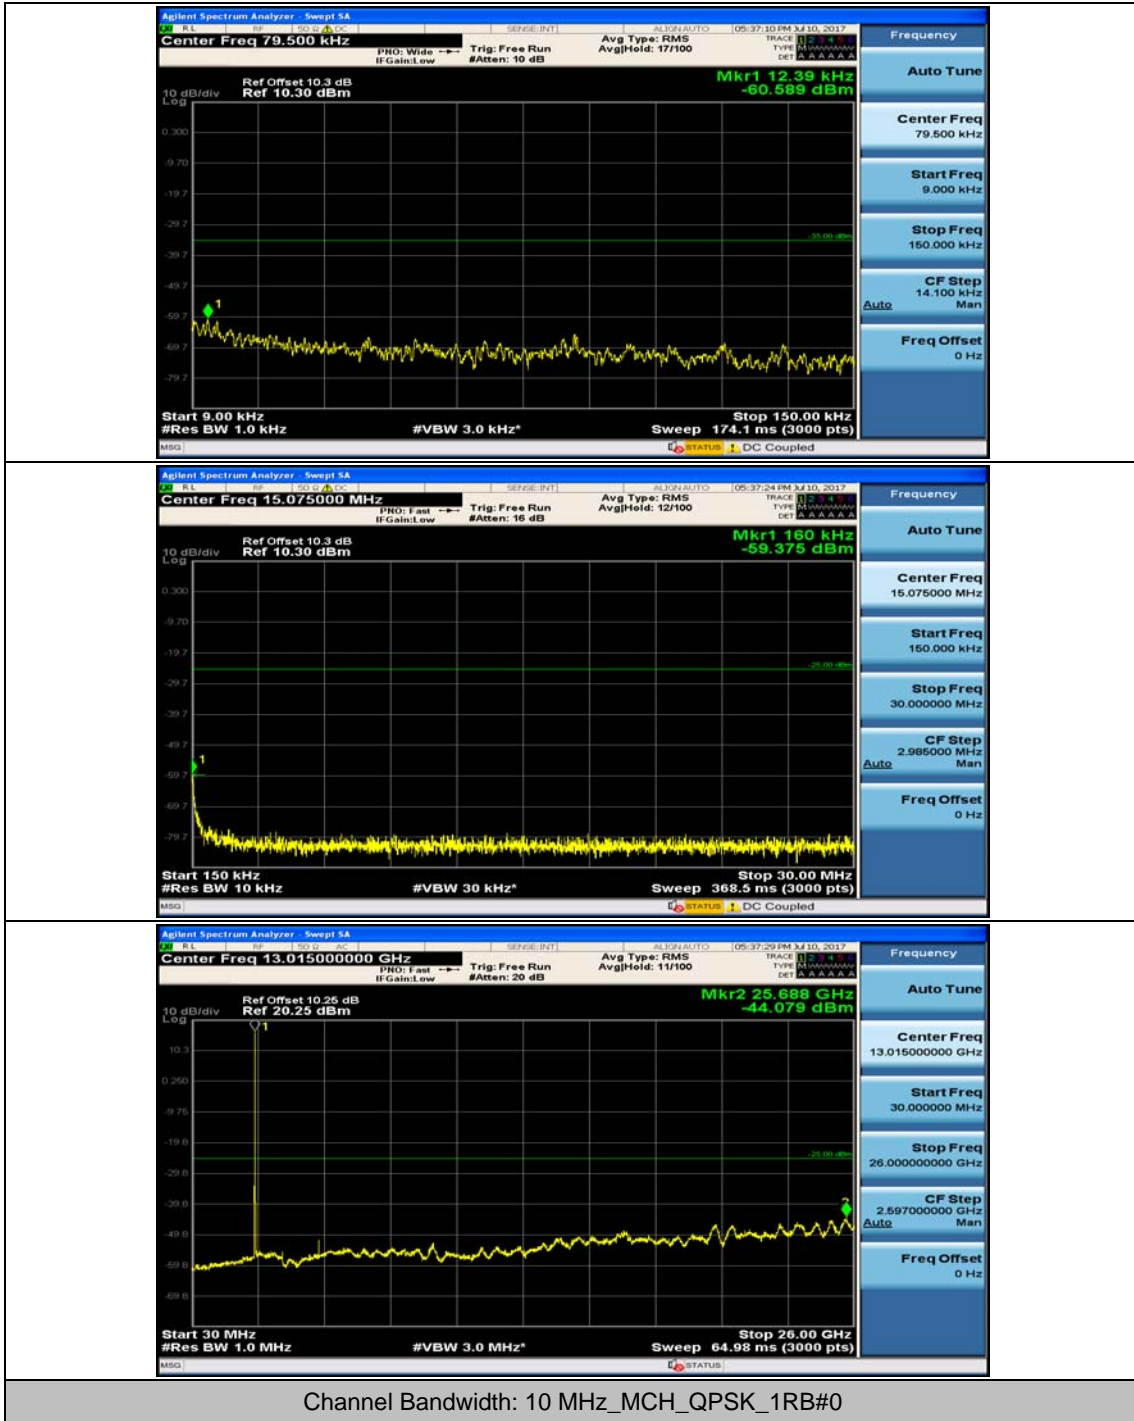

Channel Bandwidth: 10 MHz

Channel Bandwidth: 15 MHz