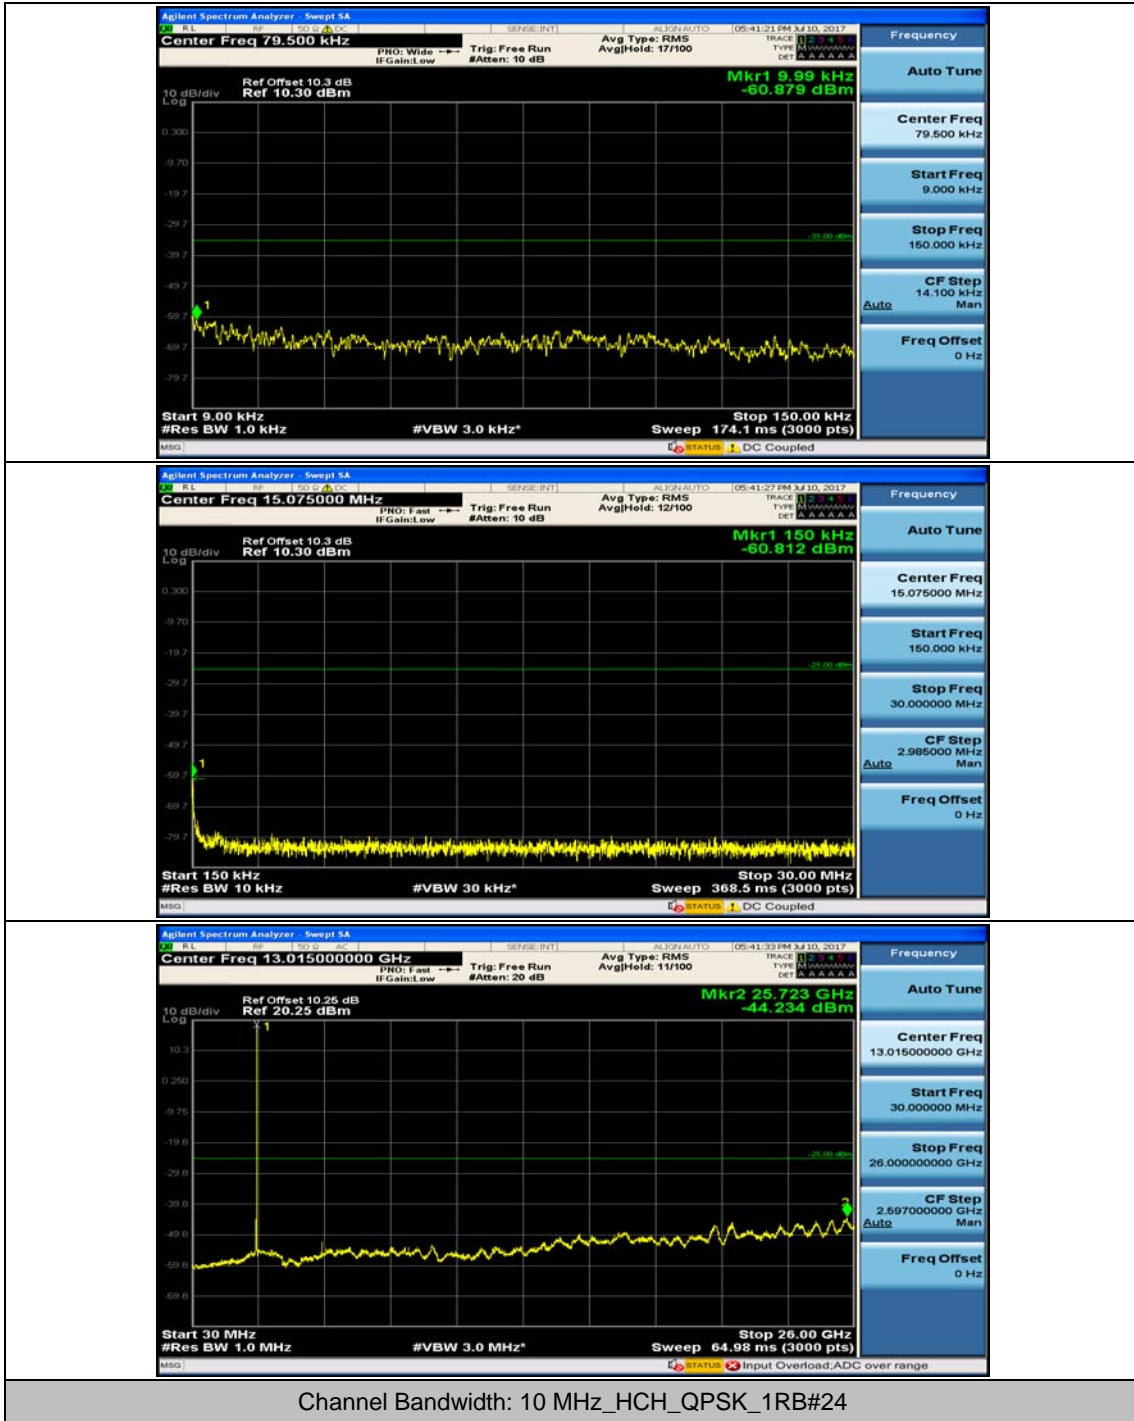

Channel Bandwidth: 10 MHz

Channel Bandwidth: 15 MHz