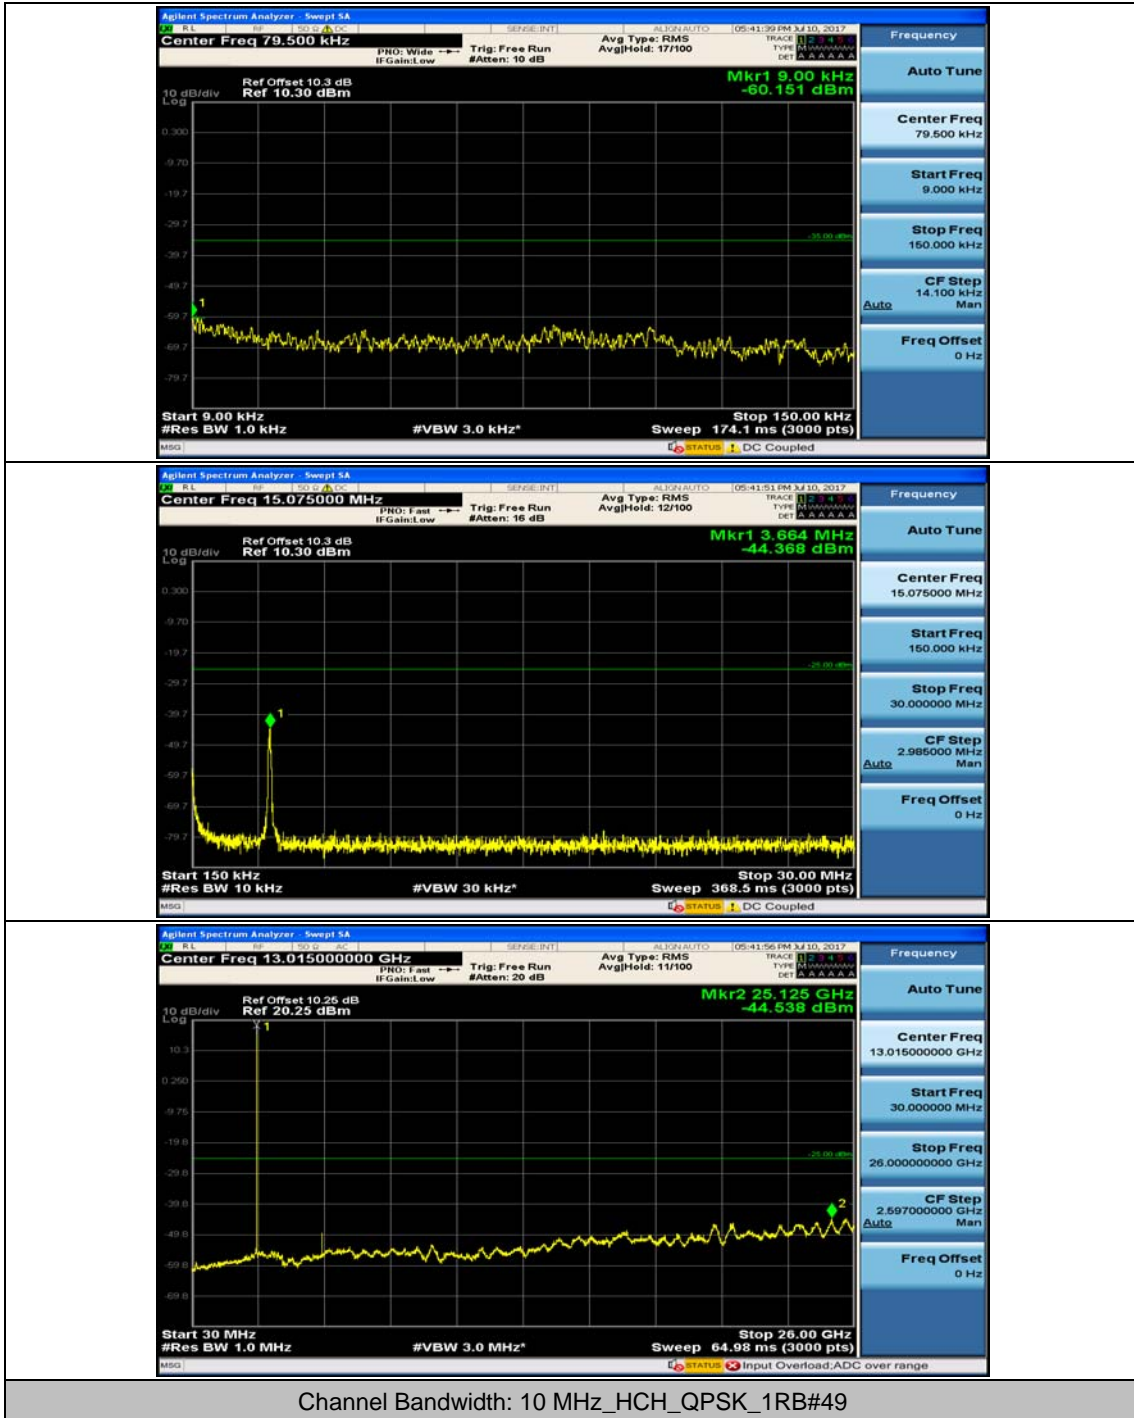

Channel Bandwidth: 10 MHz

Channel Bandwidth: 15 MHz