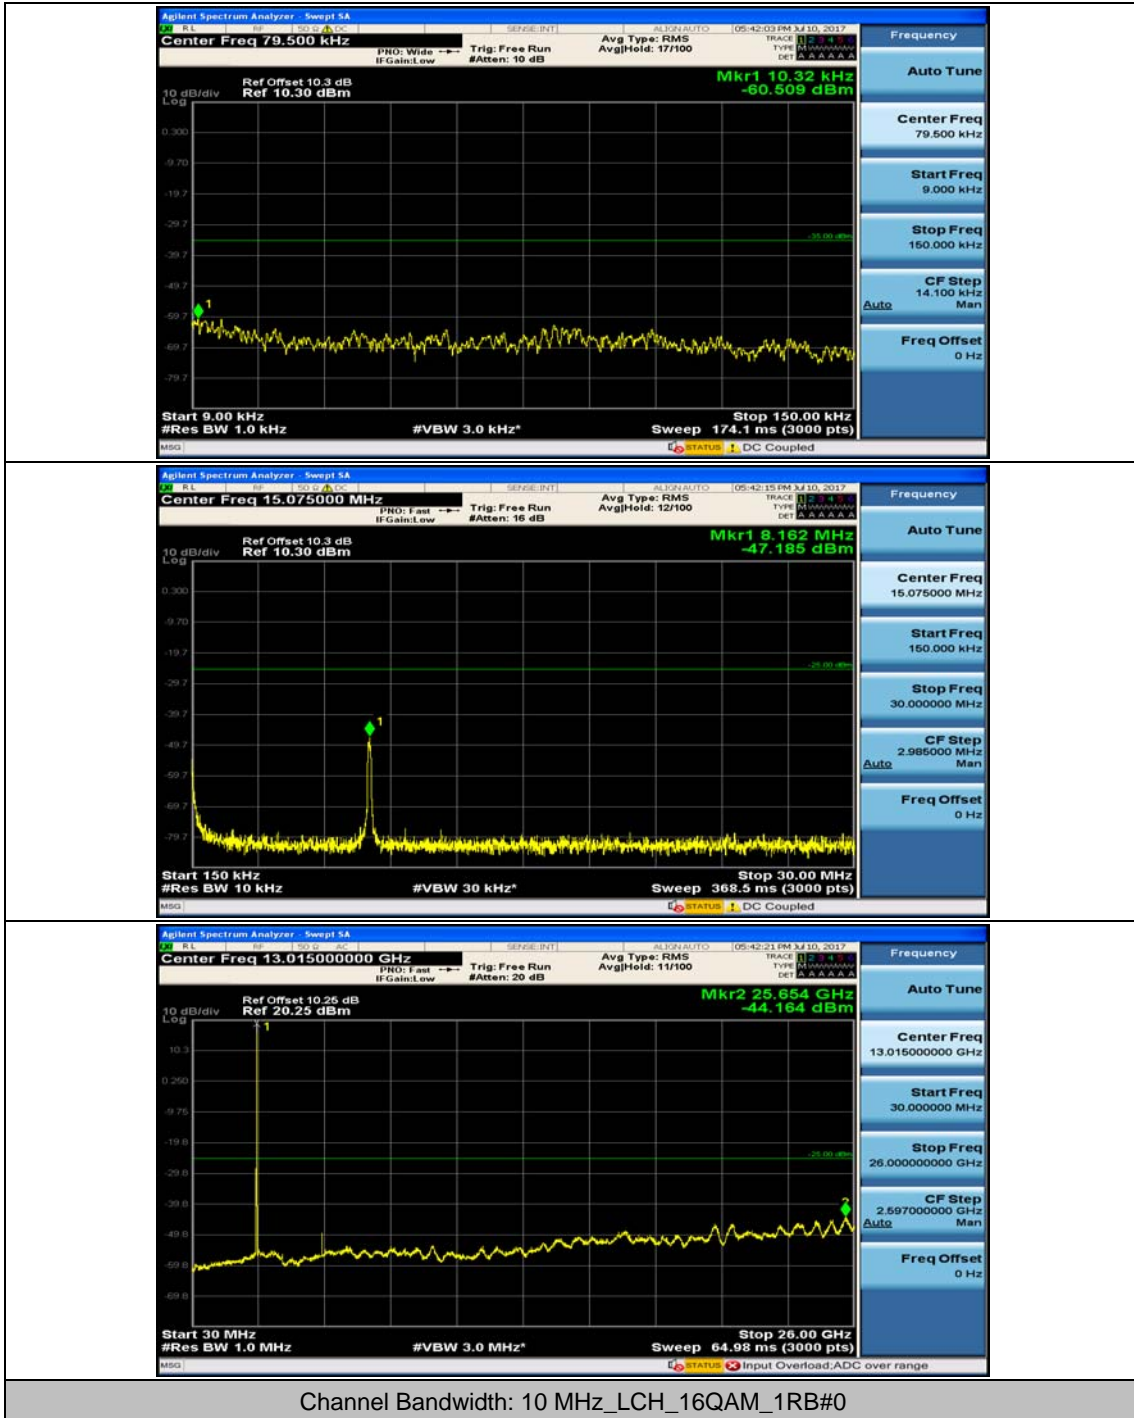

Channel Bandwidth: 10 MHz

Channel Bandwidth: 15 MHz