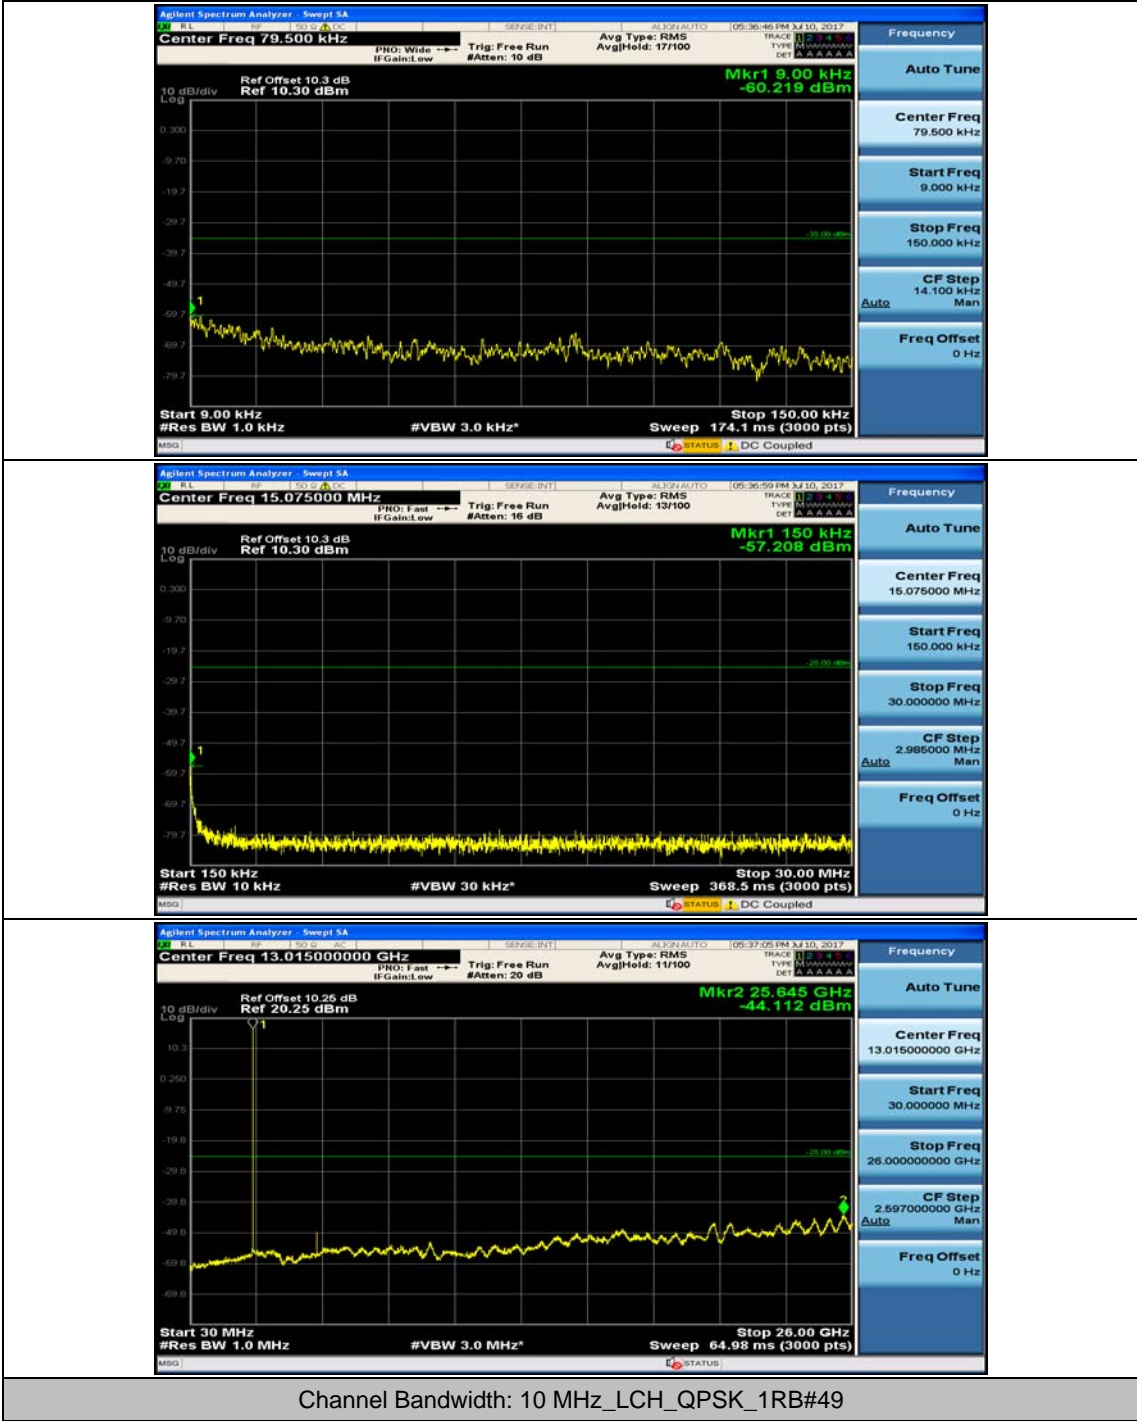

Channel Bandwidth: 10 MHz

Channel Bandwidth: 15 MHz