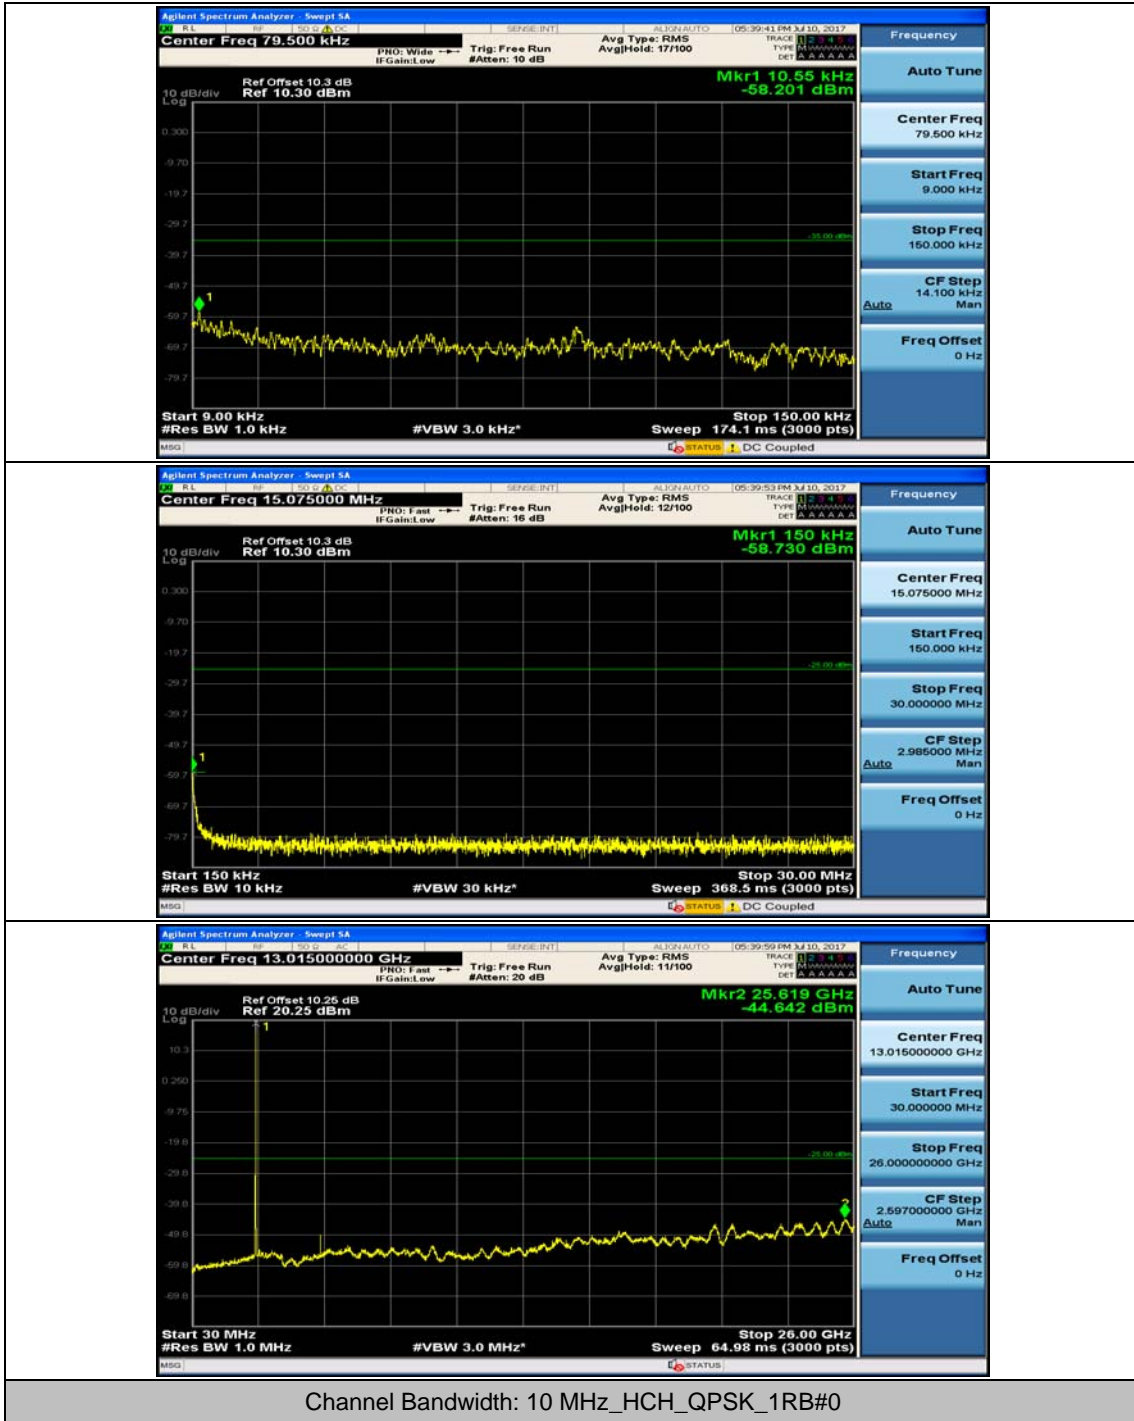

Channel Bandwidth: 10 MHz

Channel Bandwidth: 15 MHz