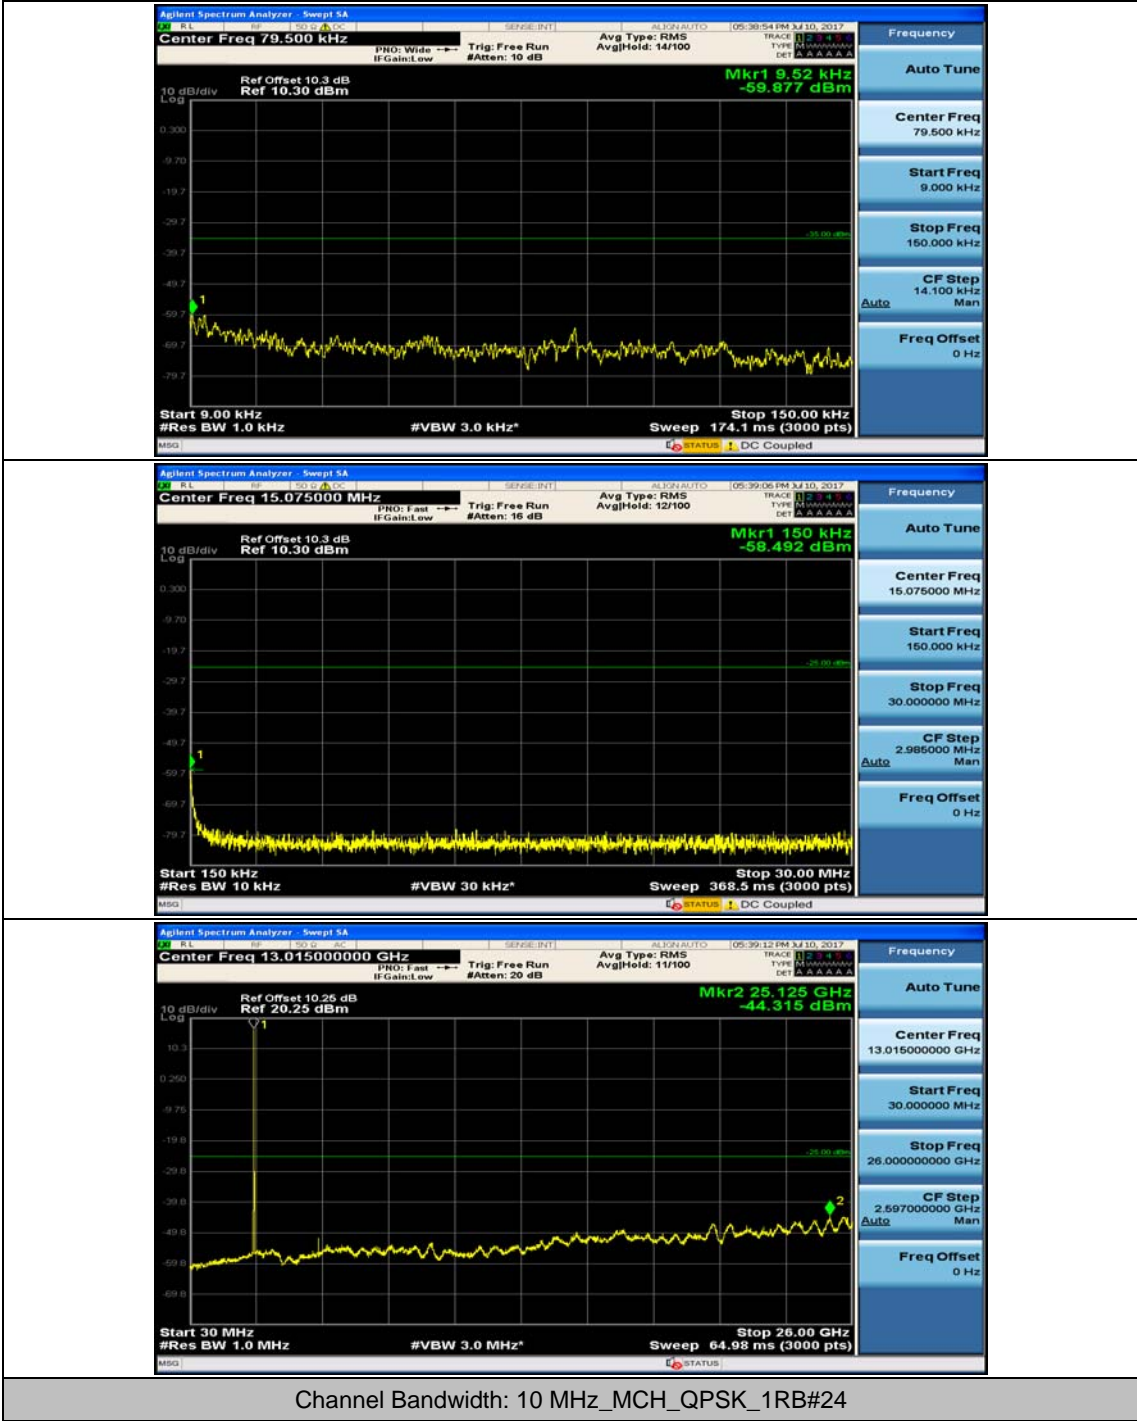

Channel Bandwidth: 10 MHz

Channel Bandwidth: 15 MHz