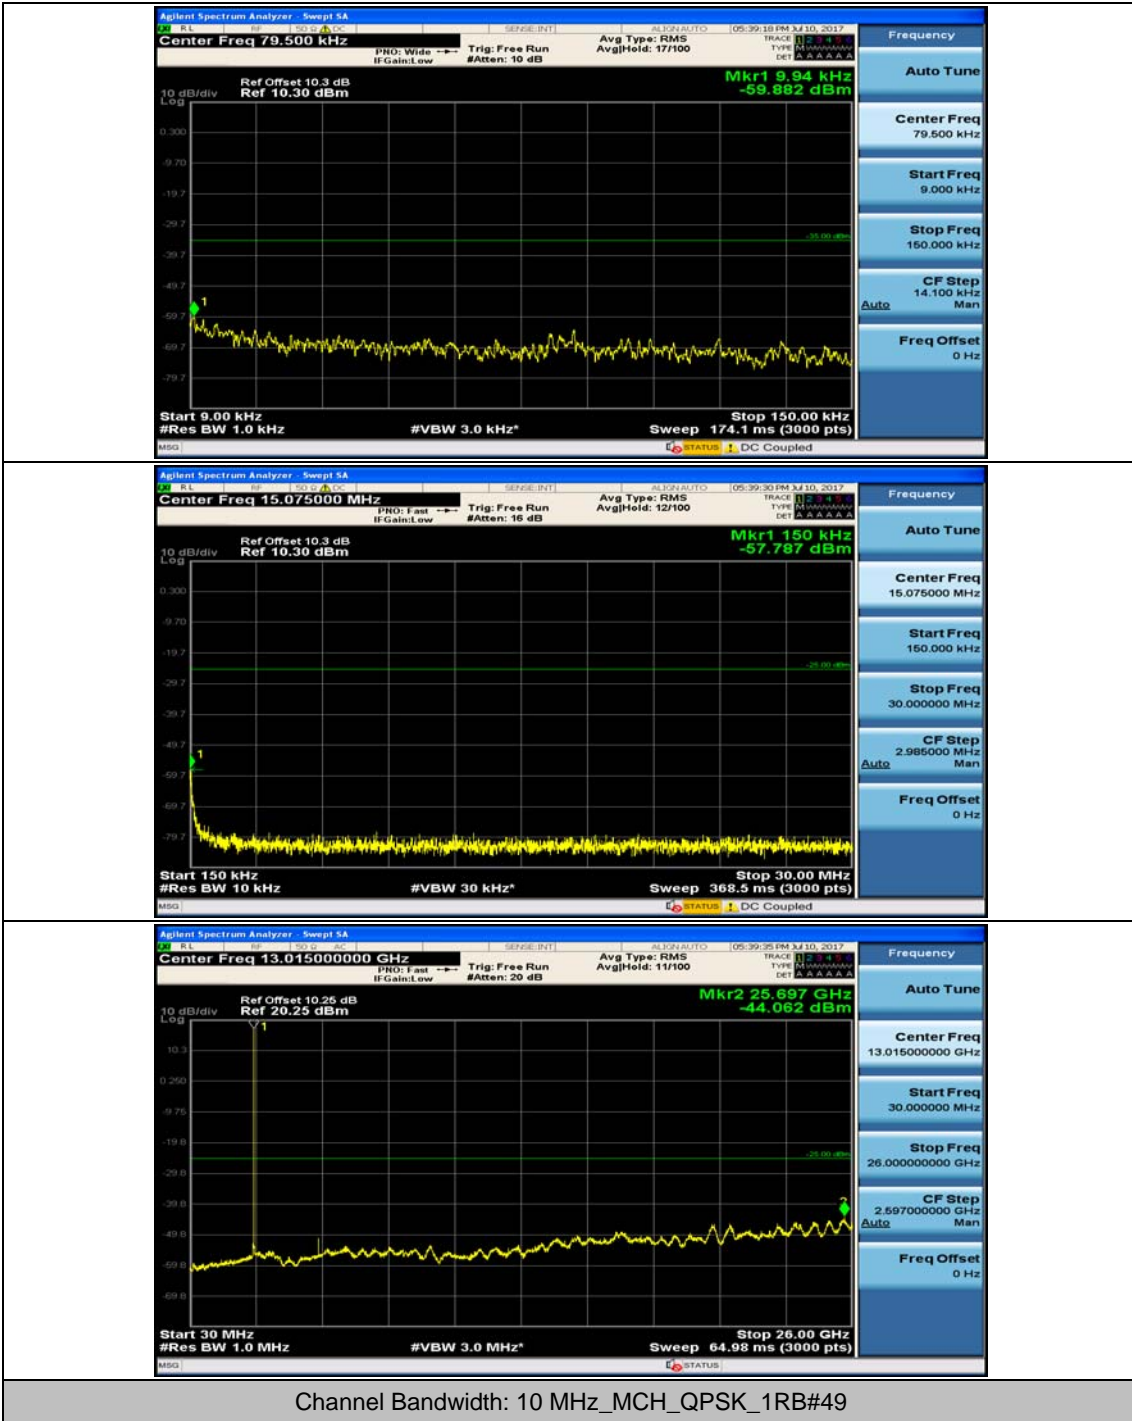

Channel Bandwidth: 10 MHz

Channel Bandwidth: 15 MHz