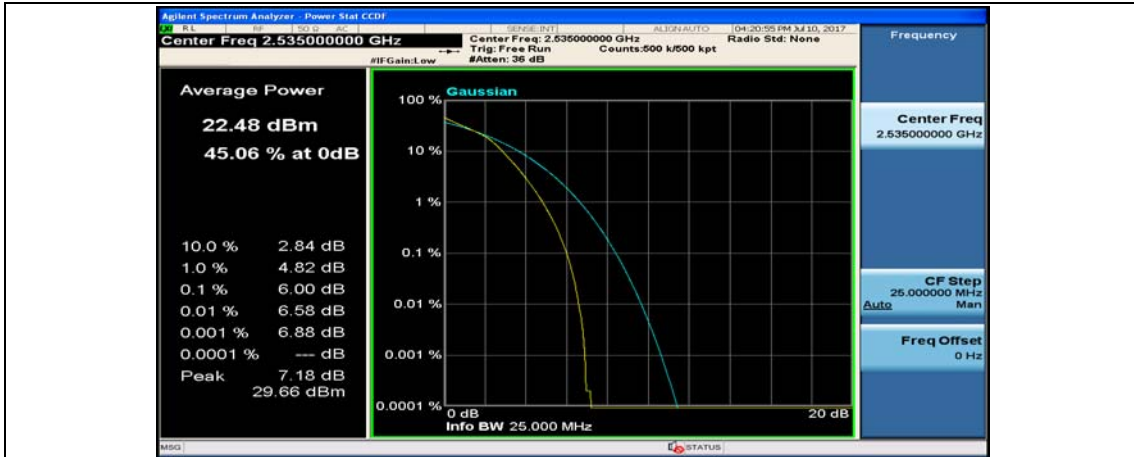

(Channel Bandwidth:20 MHz)_MCH_16QAM_50RB#50