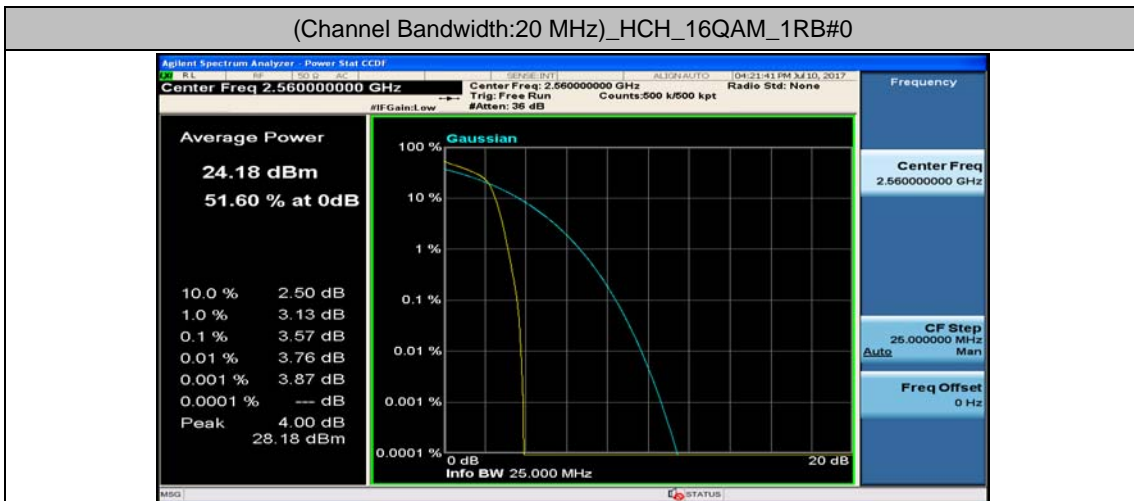

(Channel Bandwidth:20 MHz)_MCH_16QAM_50RB#0

(Channel Bandwidth:20 MHz)_MCH_16QAM_50RB#25

(Channel Bandwidth:20 MHz)_MCH_16QAM_50RB#50

(Channel Bandwidth:20 MHz)_MCH_16QAM_100RB#0

(Channel Bandwidth:20 MHz)_HCH_16QAM_1RB#0