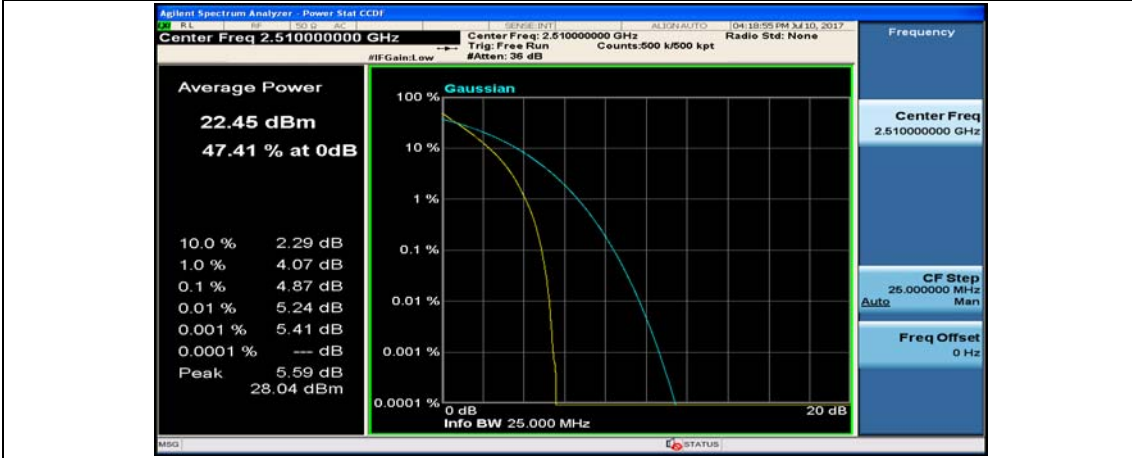

(Channel Bandwidth:15 MHz)_HCH_16QAM_1RB#37

(Channel Bandwidth:15 MHz)_HCH_16QAM_37RB#38

(Channel Bandwidth:15 MHz)_HCH_16QAM_75RB#0

Channel Bandwidth: 20 MHz

(Channel Bandwidth:20 MHz)_LCH_QPSK_50RB#25

(Channel Bandwidth:20 MHz)_LCH_QPSK_50RB#50

(Channel Bandwidth:20 MHz)_LCH_QPSK_100RB#0

(Channel Bandwidth:20 MHz)_MCH_QPSK_1RB#0

(Channel Bandwidth:20 MHz)_MCH_QPSK_1RB#49

(Channel Bandwidth:20 MHz)_MCH_QPSK_1RB#99

(Channel Bandwidth:20 MHz)_MCH_QPSK_50RB#0