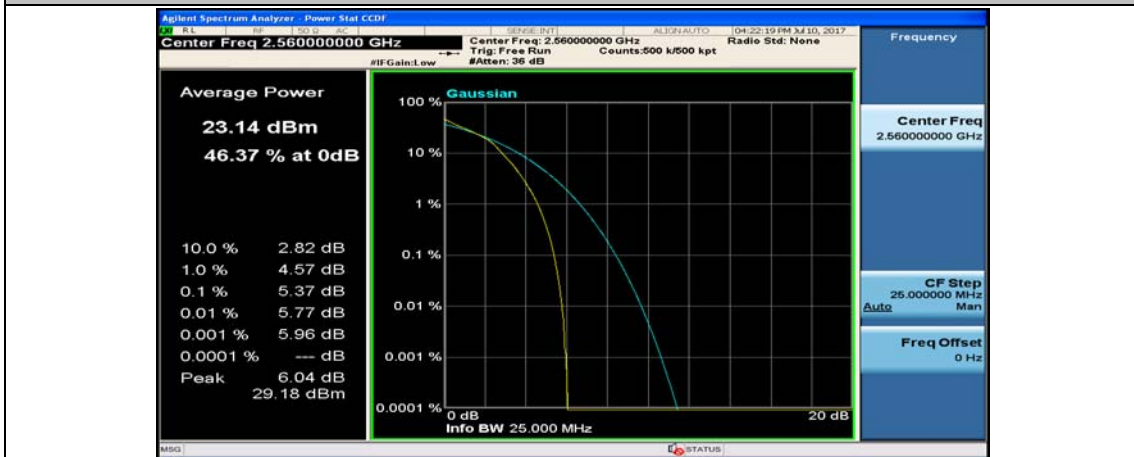

(Channel Bandwidth:20 MHz)_HCH_16QAM_50RB#0