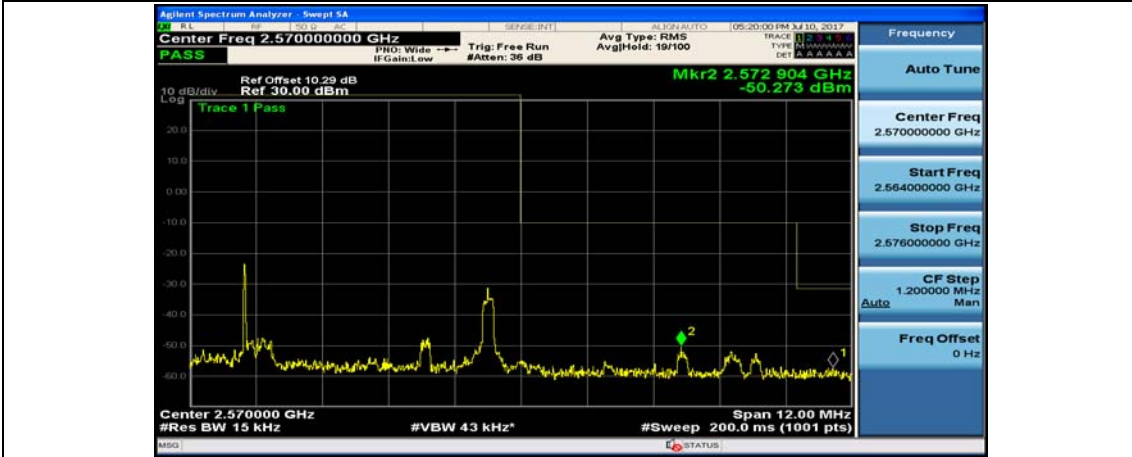

Channel Bandwidth: 10 MHz_HCH_QPSK_1RB#24