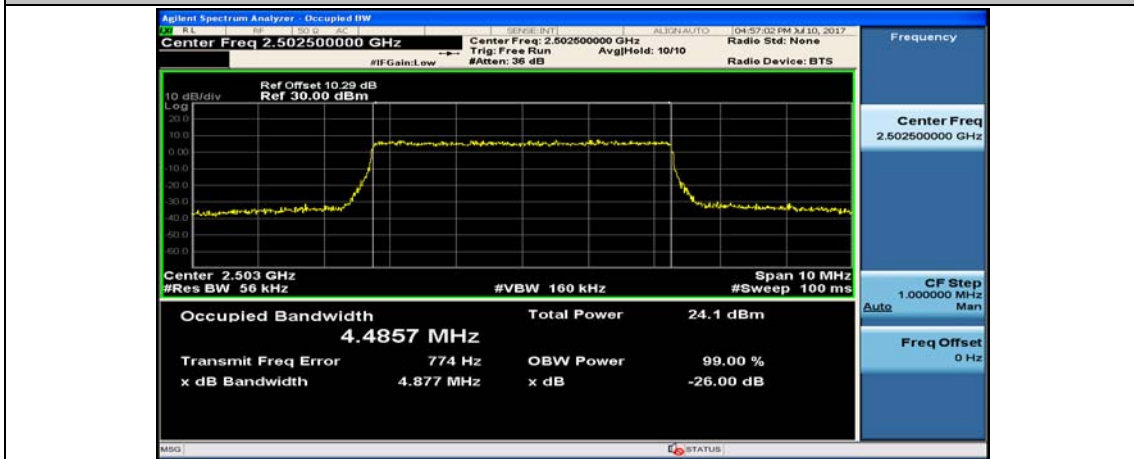

(Channel Bandwidth: 5 MHz)_LCH_16QAM_25RB#0