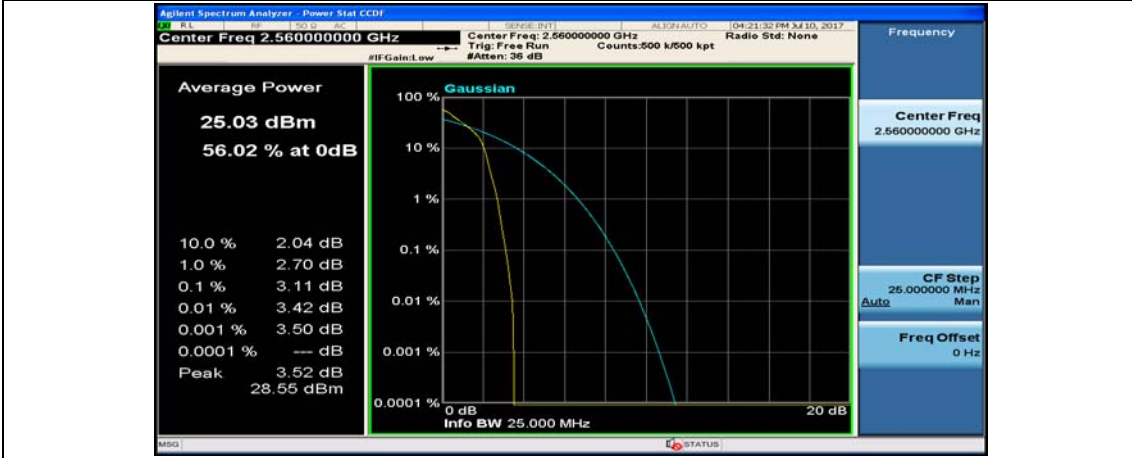

(Channel Bandwidth:20 MHz)_MCH_QPSK_50RB#25

(Channel Bandwidth:20 MHz)_MCH_QPSK_50RB#50

(Channel Bandwidth:20 MHz)_MCH_QPSK_100RB#0

(Channel Bandwidth:20 MHz)_HCH_QPSK_1RB#0

(Channel Bandwidth:20 MHz)_HCH_QPSK_1RB#49

(Channel Bandwidth:20 MHz)_HCH_QPSK_1RB#99

(Channel Bandwidth:20 MHz)_HCH_QPSK_50RB#0

(Channel Bandwidth:20 MHz)_HCH_QPSK_50RB#25

(Channel Bandwidth:20 MHz)_HCH_QPSK_50RB#50

(Channel Bandwidth:20 MHz)_HCH_QPSK_100RB#0