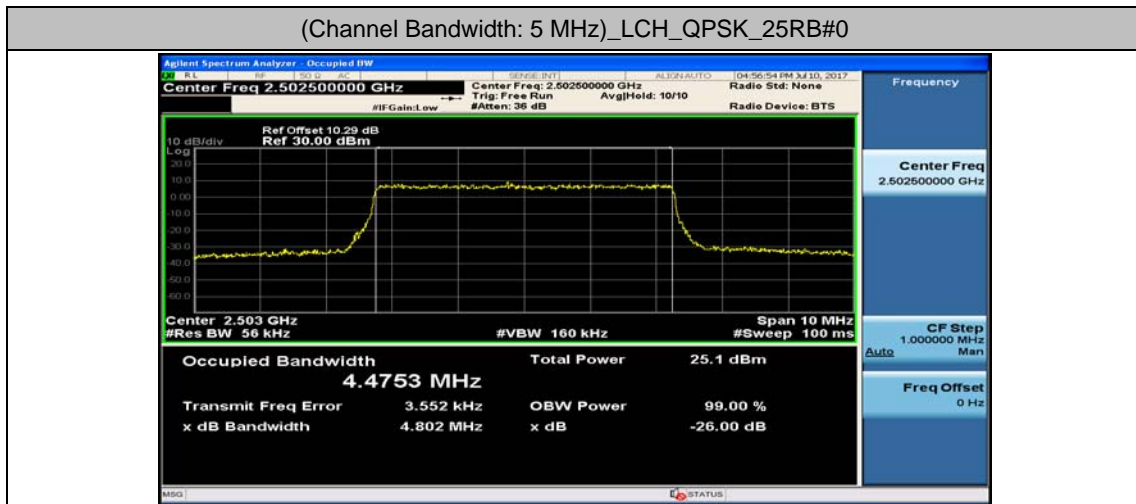

Channel Bandwidth: 20 MHz

Channel Bandwidth: 20 MHz						
Modulation	Channel	RB Configuration		Occupied Bandwidth (MHz)	26dB Bandwidth (MHz)	Verdict
		Size	Offset			
QPSK	LCH	100	0	17.834	18.62	PASS
	MCH	100	0	17.892	18.64	PASS
	HCH	100	0	17.849	18.64	PASS
16QAM	LCH	100	0	17.864	18.62	PASS
	MCH	100	0	17.876	18.68	PASS
	HCH	100	0	17.819	18.55	PASS

Test Graphs

Channel Bandwidth: 5 MHz