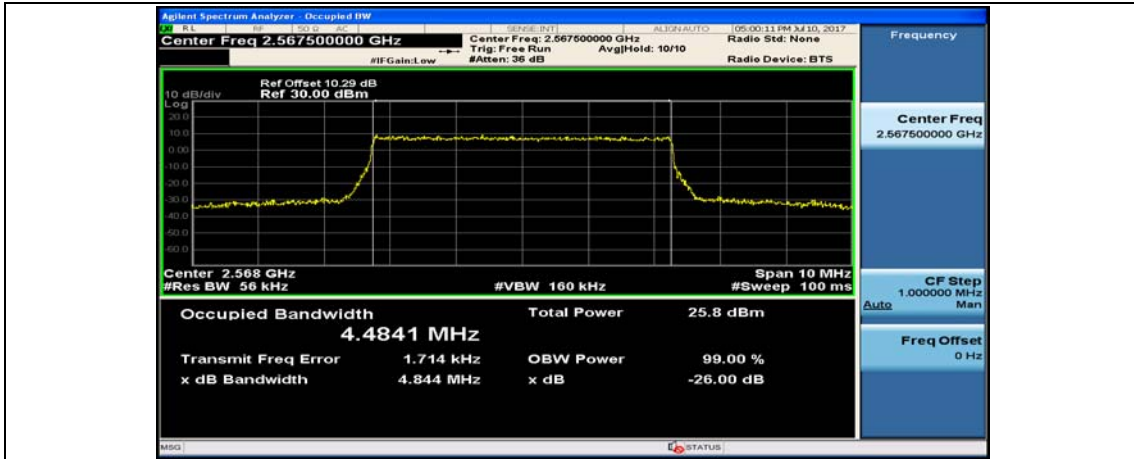

Test Graphs

Channel Bandwidth: 5 MHz

(Channel Bandwidth: 5 MHz)_LCH_16QAM_25RB#0

(Channel Bandwidth: 5 MHz)_MCH_16QAM_25RB#0

(Channel Bandwidth: 5 MHz)_HCH_16QAM_25RB#0

Channel Bandwidth: 10 MHz

Channel Bandwidth: 15 MHz