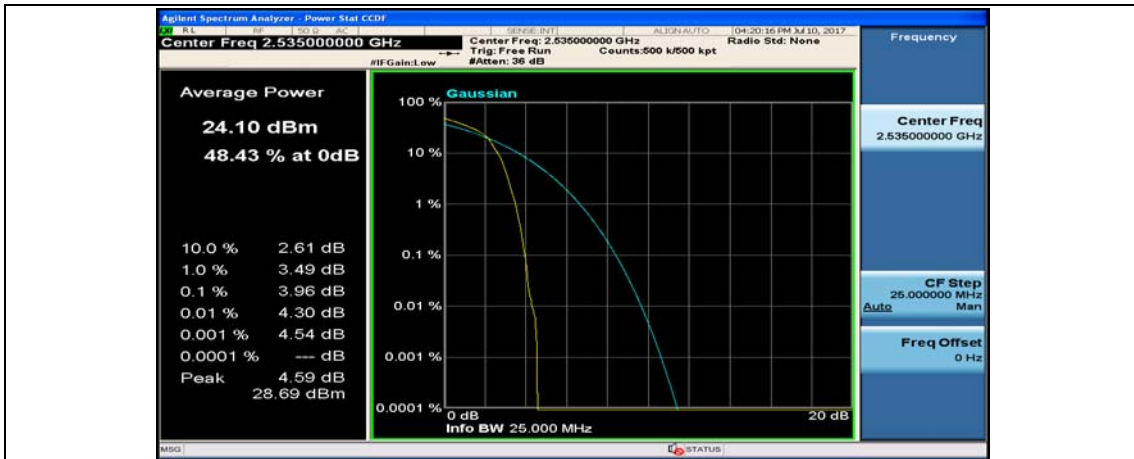

(Channel Bandwidth:20 MHz)_LCH_16QAM_50RB#50

(Channel Bandwidth:20 MHz)_LCH_16QAM_100RB#0

(Channel Bandwidth:20 MHz)_MCH_16QAM_1RB#0

(Channel Bandwidth:20 MHz)_MCH_16QAM_1RB#49

(Channel Bandwidth:20 MHz)_MCH_16QAM_1RB#99