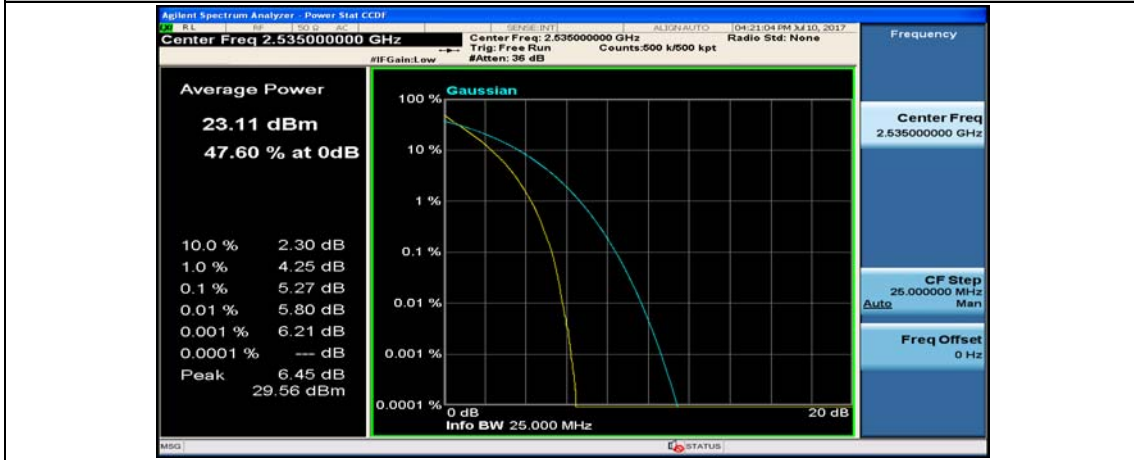

(Channel Bandwidth:20 MHz)_MCH_QPSK_100RB#0