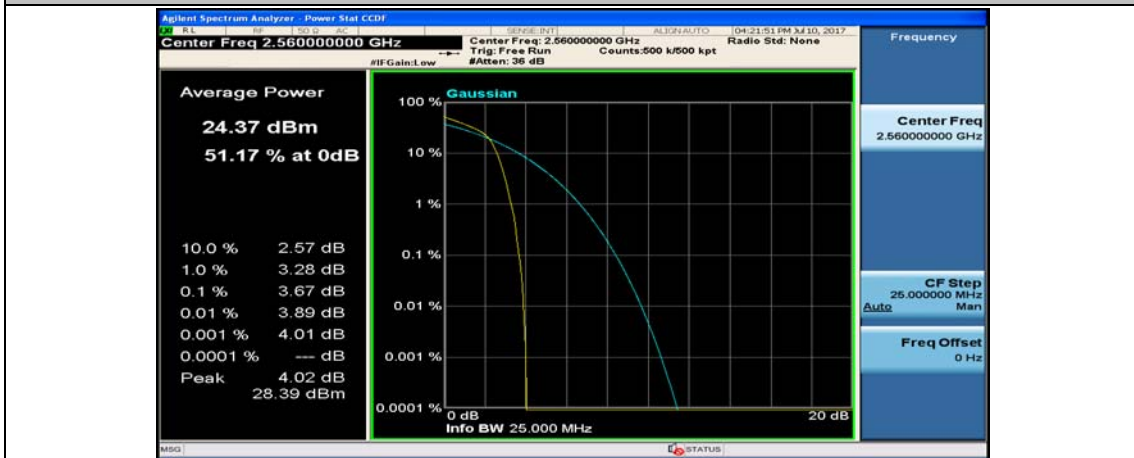

(Channel Bandwidth:20 MHz)_HCH_16QAM_1RB#99