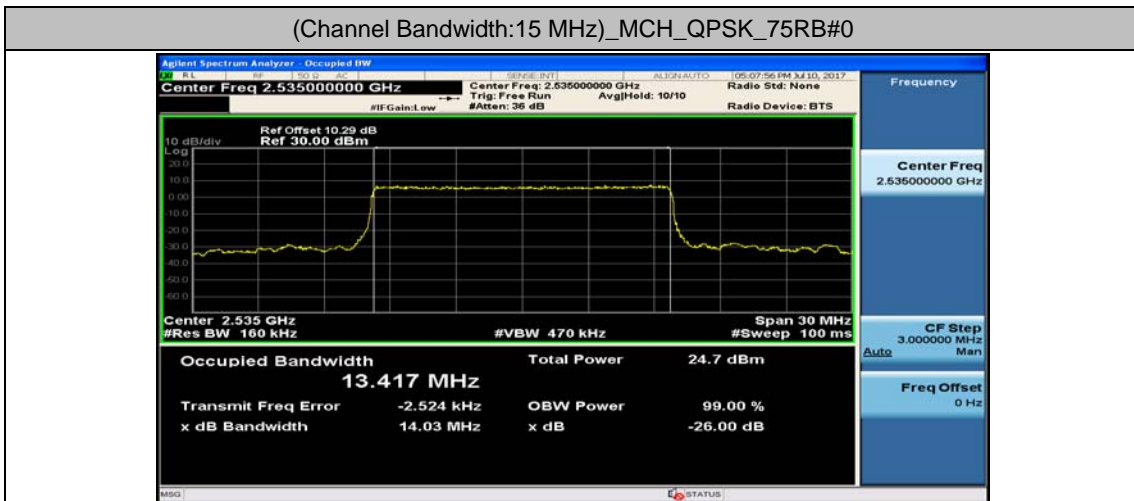

Channel Bandwidth: 15 MHz