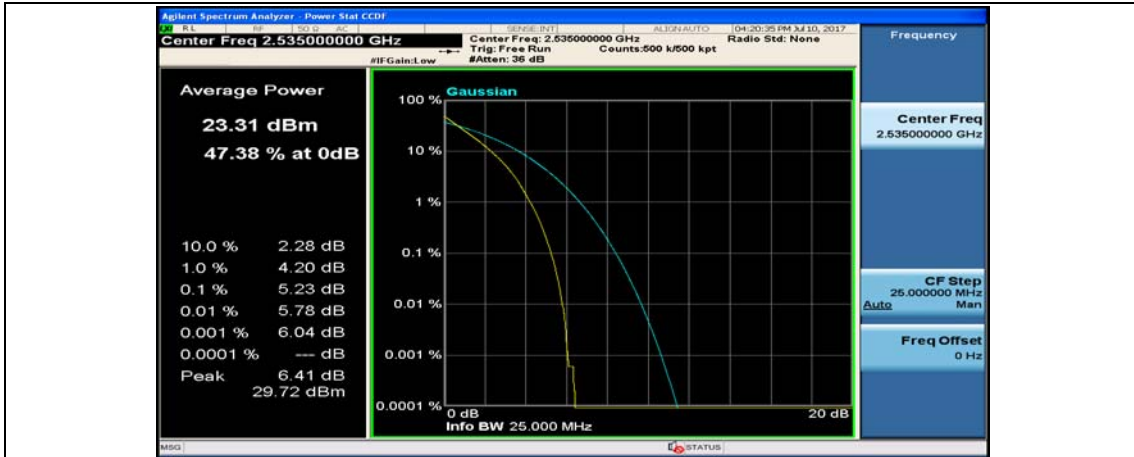

(Channel Bandwidth:20 MHz)_LCH_QPSK_100RB#0

(Channel Bandwidth:20 MHz)_MCH_QPSK_1RB#0

(Channel Bandwidth:20 MHz)_MCH_QPSK_1RB#49

(Channel Bandwidth:20 MHz)_MCH_QPSK_1RB#99

(Channel Bandwidth:20 MHz)_MCH_QPSK_50RB#0

(Channel Bandwidth:20 MHz)_MCH_QPSK_50RB#25

(Channel Bandwidth:20 MHz)_MCH_QPSK_50RB#50

(Channel Bandwidth:20 MHz)_MCH_QPSK_100RB#0

(Channel Bandwidth:20 MHz)_HCH_QPSK_1RB#0

(Channel Bandwidth:20 MHz)_HCH_QPSK_1RB#49