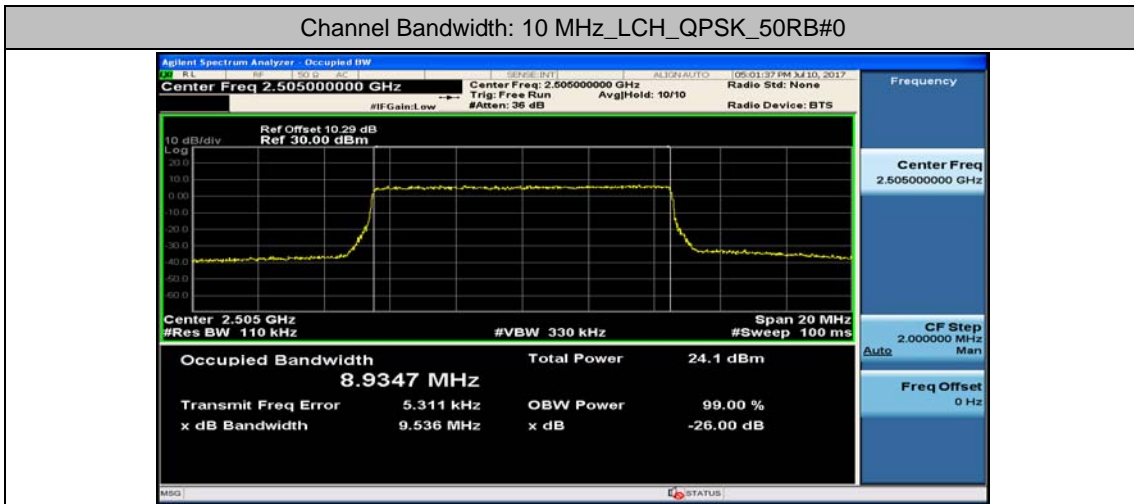

Test Graphs

Channel Bandwidth: 5 MHz

(Channel Bandwidth: 5 MHz)_LCH_16QAM_25RB#0

(Channel Bandwidth: 5 MHz)_MCH_16QAM_25RB#0

(Channel Bandwidth: 5 MHz)_HCH_16QAM_25RB#0

Channel Bandwidth: 10 MHz

Channel Bandwidth: 15 MHz