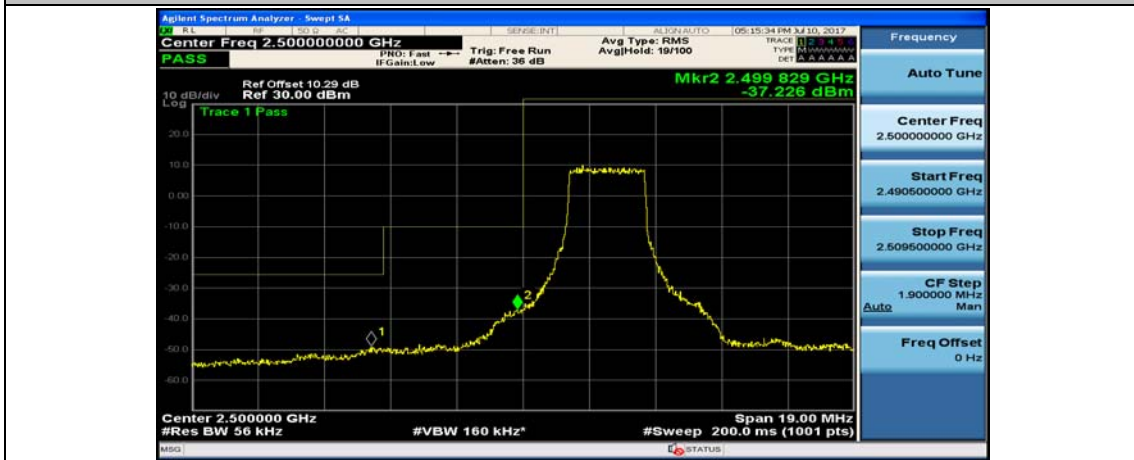

(Channel Bandwidth: 5 MHz)_LCH_QPSK_12RB#6