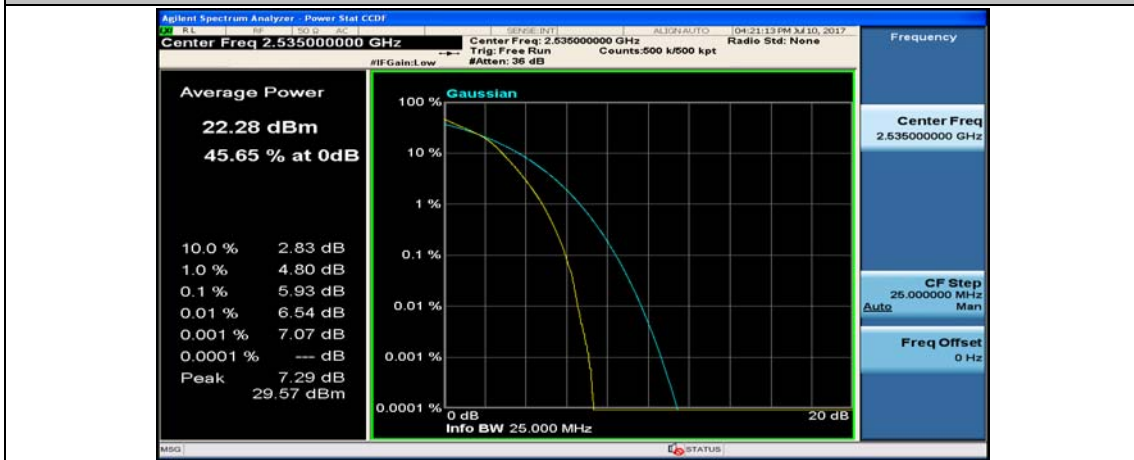

(Channel Bandwidth:20 MHz)_MCH_16QAM_50RB#0

(Channel Bandwidth:20 MHz)_MCH_16QAM_50RB#25

(Channel Bandwidth:20 MHz)_MCH_16QAM_50RB#50

(Channel Bandwidth:20 MHz)_MCH_16QAM_100RB#0

(Channel Bandwidth:20 MHz)_HCH_16QAM_1RB#0