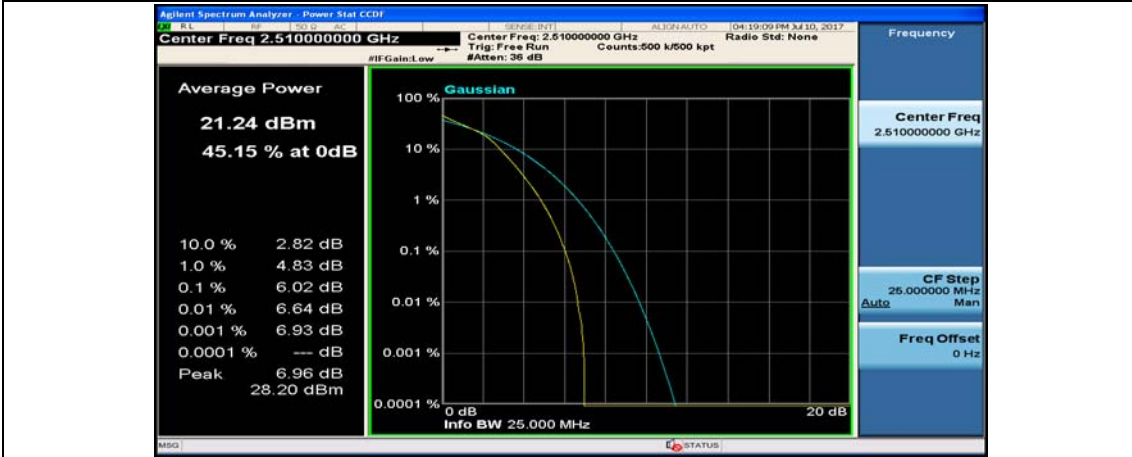

(Channel Bandwidth:20 MHz)_LCH_16QAM_1RB#0

(Channel Bandwidth:20 MHz)_LCH_16QAM_1RB#49

(Channel Bandwidth:20 MHz)_LCH_16QAM_1RB#99

(Channel Bandwidth:20 MHz)_LCH_16QAM_50RB#0

(Channel Bandwidth:20 MHz)_LCH_16QAM_50RB#25