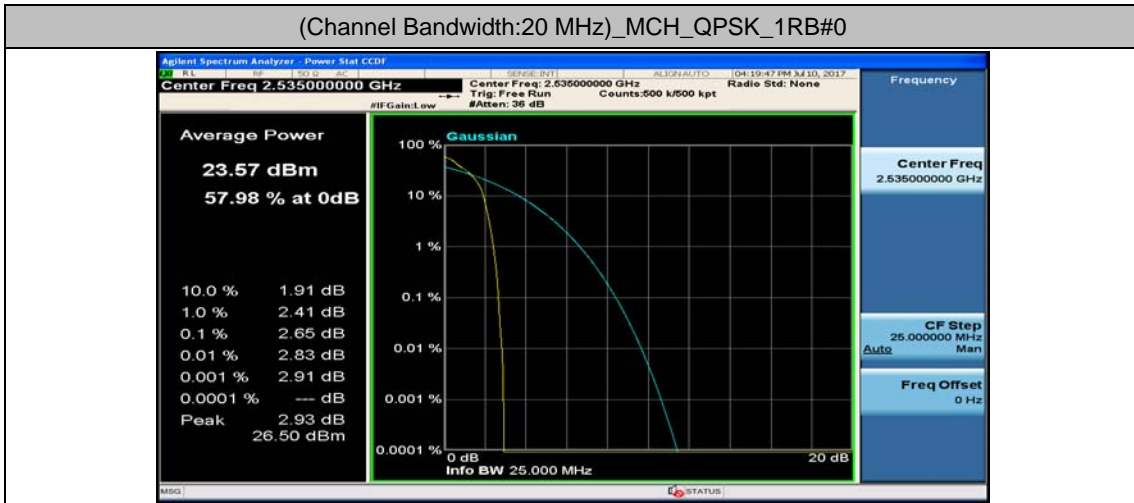

(Channel Bandwidth:15 MHz)_HCH_16QAM_1RB#37

(Channel Bandwidth:15 MHz)_HCH_16QAM_37RB#38

(Channel Bandwidth:15 MHz)_HCH_16QAM_75RB#0

Channel Bandwidth: 20 MHz

(Channel Bandwidth:20 MHz)_LCH_QPSK_50RB#25

(Channel Bandwidth:20 MHz)_LCH_QPSK_50RB#50

(Channel Bandwidth:20 MHz)_LCH_QPSK_100RB#0

(Channel Bandwidth:20 MHz)_MCH_QPSK_1RB#0

(Channel Bandwidth:20 MHz)_MCH_QPSK_1RB#49

(Channel Bandwidth:20 MHz)_MCH_QPSK_1RB#99

(Channel Bandwidth:20 MHz)_MCH_QPSK_50RB#0