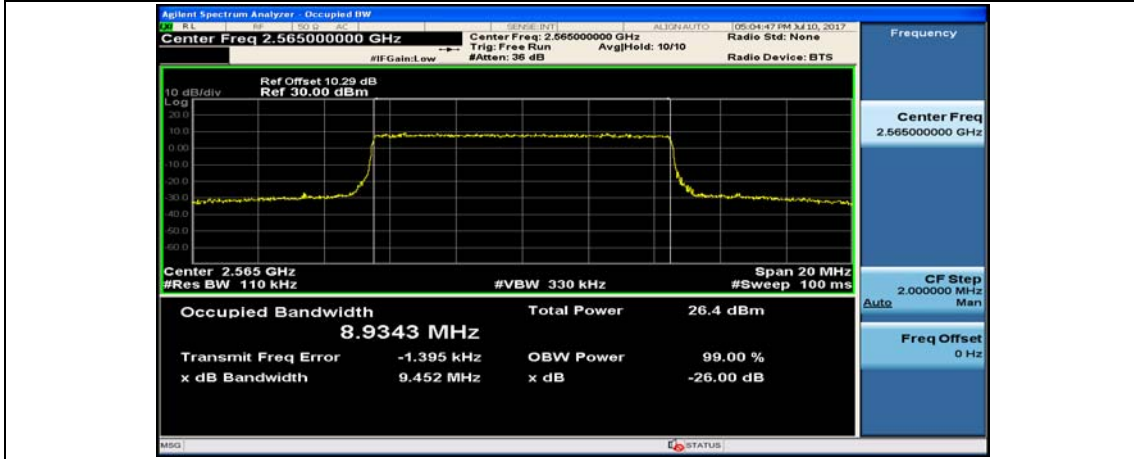

Test Graphs

Channel Bandwidth: 5 MHz

(Channel Bandwidth: 5 MHz)_LCH_16QAM_25RB#0

(Channel Bandwidth: 5 MHz)_MCH_16QAM_25RB#0

(Channel Bandwidth: 5 MHz)_HCH_16QAM_25RB#0

Channel Bandwidth: 10 MHz

Channel Bandwidth: 15 MHz