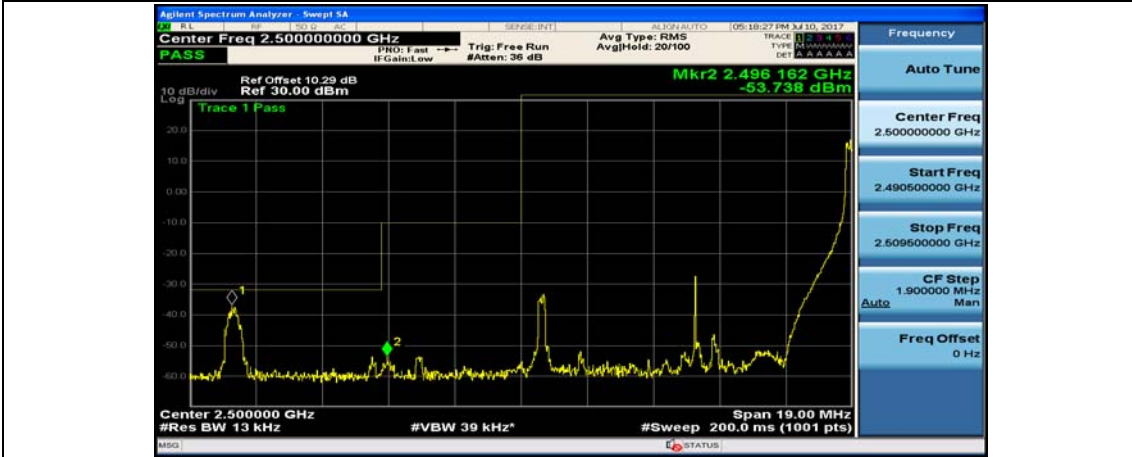

Channel Bandwidth: 10 MHz_LCH_QPSK_1RB#49