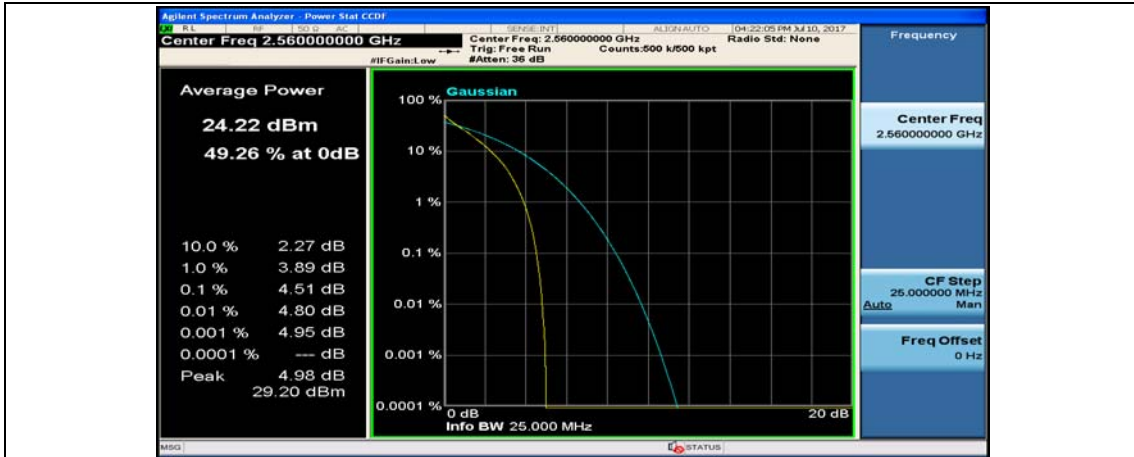

(Channel Bandwidth:20 MHz)_MCH_QPSK_50RB#25

(Channel Bandwidth:20 MHz)_MCH_QPSK_50RB#50

(Channel Bandwidth:20 MHz)_MCH_QPSK_100RB#0

(Channel Bandwidth:20 MHz)_HCH_QPSK_1RB#0

(Channel Bandwidth:20 MHz)_HCH_QPSK_1RB#49

(Channel Bandwidth:20 MHz)_HCH_QPSK_1RB#99

(Channel Bandwidth:20 MHz)_HCH_QPSK_50RB#0

(Channel Bandwidth:20 MHz)_HCH_QPSK_50RB#25

(Channel Bandwidth:20 MHz)_HCH_QPSK_50RB#50

(Channel Bandwidth:20 MHz)_HCH_QPSK_100RB#0