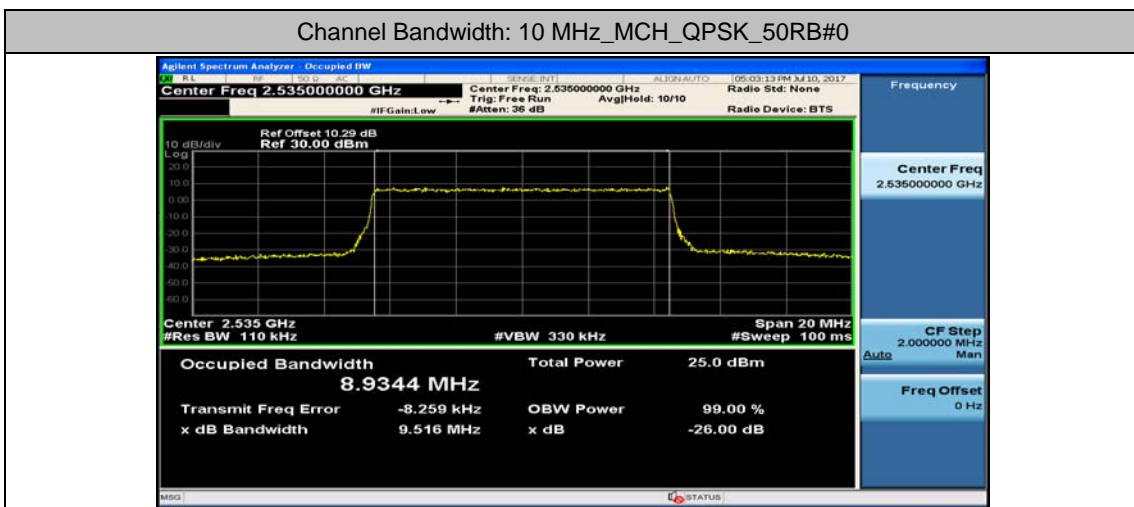

Test Graphs

Channel Bandwidth: 5 MHz

(Channel Bandwidth: 5 MHz)_LCH_16QAM_25RB#0

(Channel Bandwidth: 5 MHz)_MCH_16QAM_25RB#0

(Channel Bandwidth: 5 MHz)_HCH_16QAM_25RB#0

Channel Bandwidth: 10 MHz

Channel Bandwidth: 15 MHz