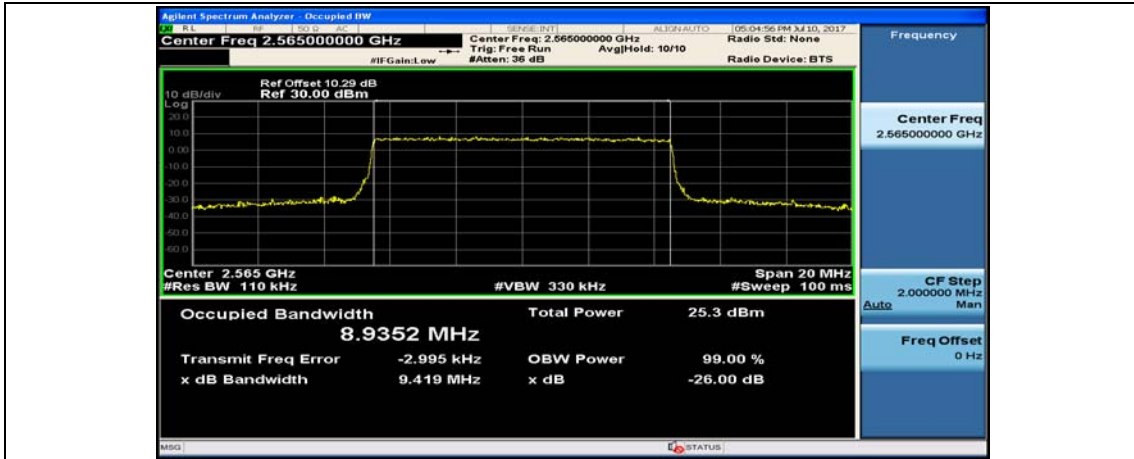

Test Graphs

Channel Bandwidth: 5 MHz

(Channel Bandwidth: 5 MHz)_LCH_16QAM_25RB#0

(Channel Bandwidth: 5 MHz)_MCH_16QAM_25RB#0

(Channel Bandwidth: 5 MHz)_HCH_16QAM_25RB#0

Channel Bandwidth: 10 MHz

Channel Bandwidth: 15 MHz