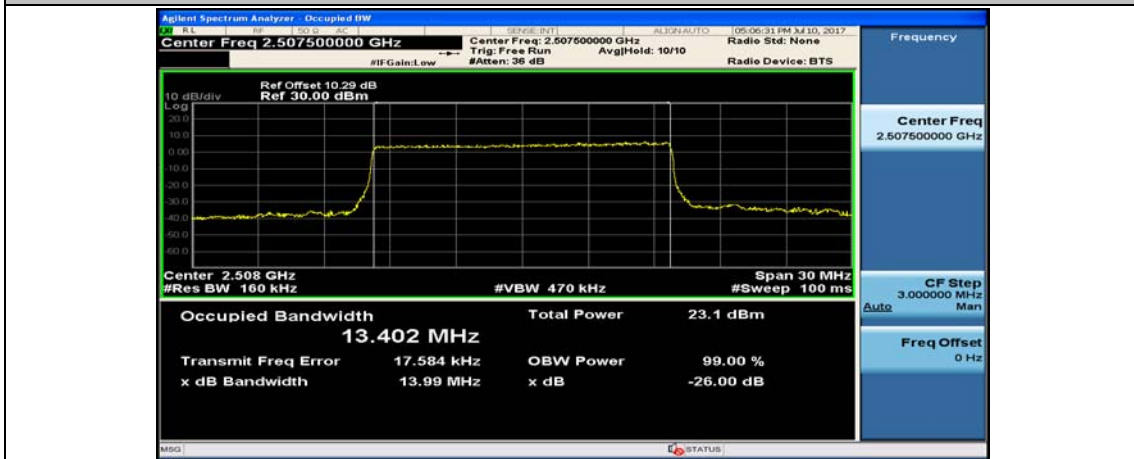

(Channel Bandwidth:15 MHz)_LCH_QPSK_75RB#0

(Channel Bandwidth:15 MHz)_MCH_QPSK_75RB#0

(Channel Bandwidth:15 MHz)_HCH_QPSK_75RB#0

(Channel Bandwidth:15 MHz)_LCH_16QAM_75RB#0

(Channel Bandwidth:15 MHz)_MCH_16QAM_75RB#0