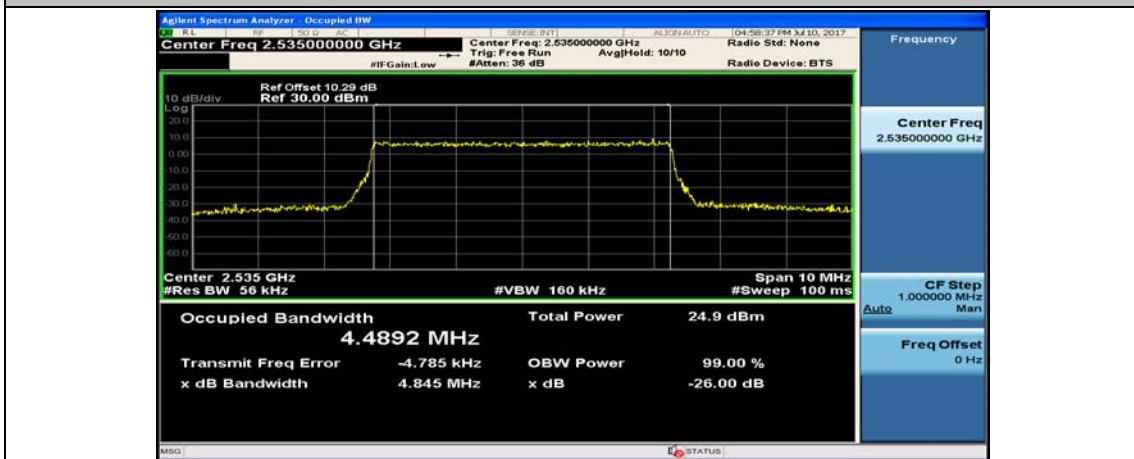

Test Graphs

Channel Bandwidth: 5 MHz

(Channel Bandwidth: 5 MHz)_LCH_16QAM_25RB#0

(Channel Bandwidth: 5 MHz)_MCH_16QAM_25RB#0

(Channel Bandwidth: 5 MHz)_HCH_16QAM_25RB#0

Channel Bandwidth: 10 MHz

Channel Bandwidth: 15 MHz