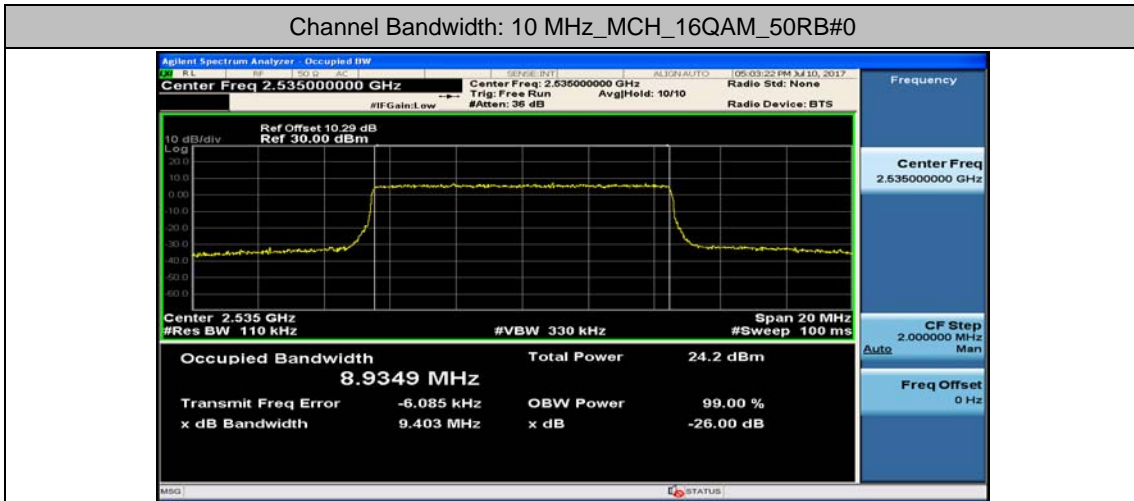

Test Graphs

Channel Bandwidth: 5 MHz

(Channel Bandwidth: 5 MHz)_LCH_16QAM_25RB#0

(Channel Bandwidth: 5 MHz)_MCH_16QAM_25RB#0

(Channel Bandwidth: 5 MHz)_HCH_16QAM_25RB#0

Channel Bandwidth: 10 MHz

Channel Bandwidth: 15 MHz