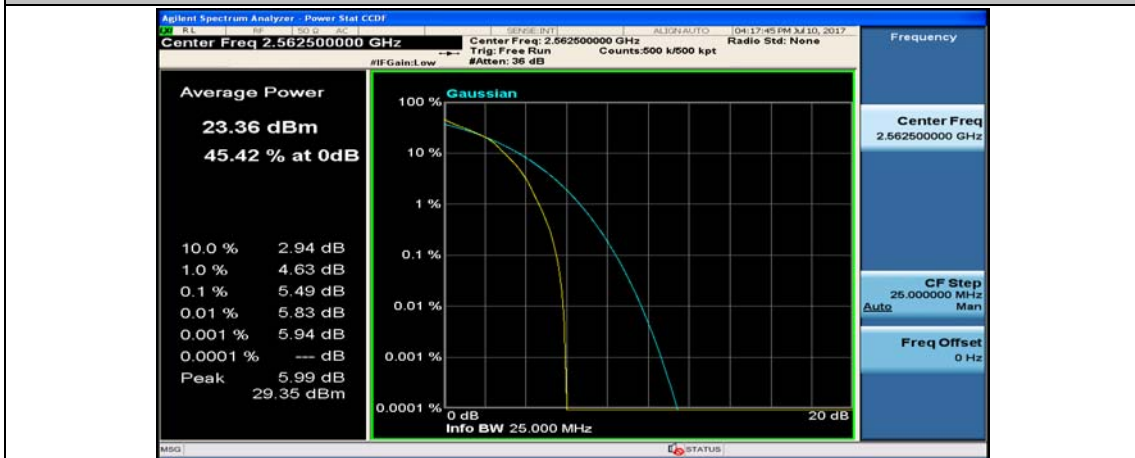

(Channel Bandwidth:15 MHz)_MCH_16QAM_37RB#0

(Channel Bandwidth:15 MHz)_MCH_16QAM_37RB#18

(Channel Bandwidth:15 MHz)_MCH_16QAM_37RB#38

(Channel Bandwidth:15 MHz)_MCH_16QAM_75RB#0

(Channel Bandwidth:15 MHz)_HCH_16QAM_1RB#0

(Channel Bandwidth:15 MHz)_HCH_16QAM_1RB#37

(Channel Bandwidth:15 MHz)_HCH_16QAM_37RB#38

(Channel Bandwidth:15 MHz)_HCH_16QAM_75RB#0

Channel Bandwidth: 20 MHz

(Channel Bandwidth:20 MHz)_LCH_QPSK_50RB#25

(Channel Bandwidth:20 MHz)_LCH_QPSK_50RB#50