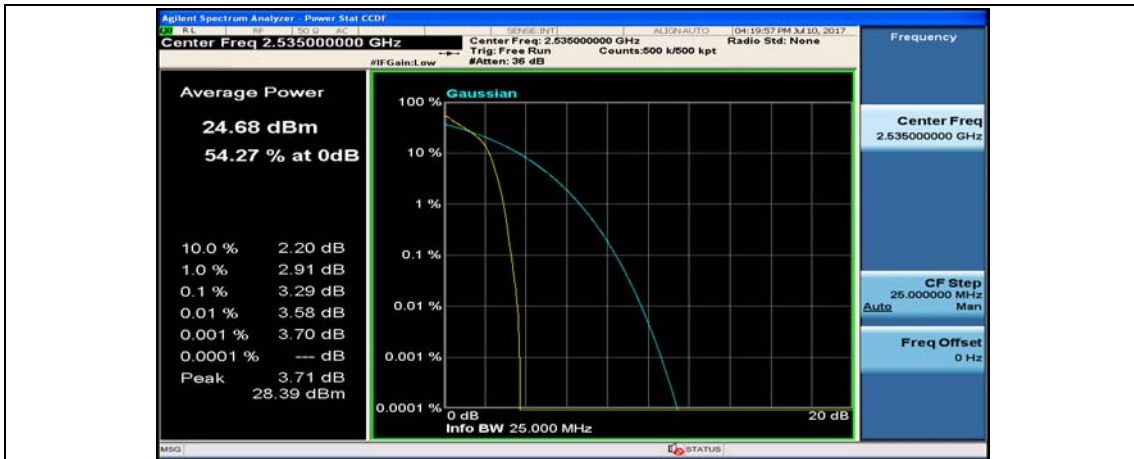

(Channel Bandwidth:20 MHz)_LCH_QPSK_100RB#0

(Channel Bandwidth:20 MHz)_MCH_QPSK_1RB#0

(Channel Bandwidth:20 MHz)_MCH_QPSK_1RB#49

(Channel Bandwidth:20 MHz)_MCH_QPSK_1RB#99

(Channel Bandwidth:20 MHz)_MCH_QPSK_50RB#0

(Channel Bandwidth:20 MHz)_MCH_QPSK_50RB#25

(Channel Bandwidth:20 MHz)_MCH_QPSK_50RB#50

(Channel Bandwidth:20 MHz)_MCH_QPSK_100RB#0

(Channel Bandwidth:20 MHz)_HCH_QPSK_1RB#0

(Channel Bandwidth:20 MHz)_HCH_QPSK_1RB#49