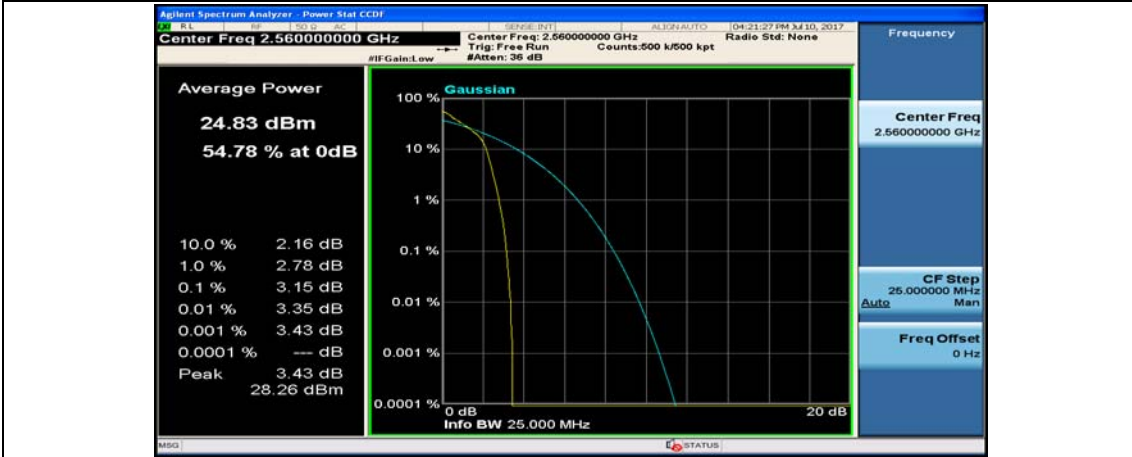

(Channel Bandwidth:20 MHz)_MCH_QPSK_50RB#25

(Channel Bandwidth:20 MHz)_MCH_QPSK_50RB#50

(Channel Bandwidth:20 MHz)_MCH_QPSK_100RB#0

(Channel Bandwidth:20 MHz)_HCH_QPSK_1RB#0

(Channel Bandwidth:20 MHz)_HCH_QPSK_1RB#49