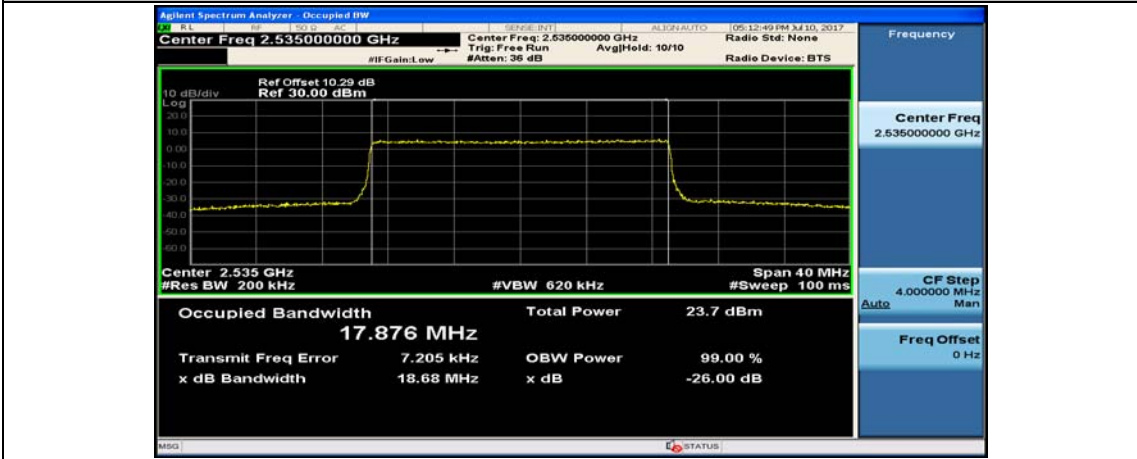

(Channel Bandwidth:20 MHz)_MCH_16QAM_100RB#0