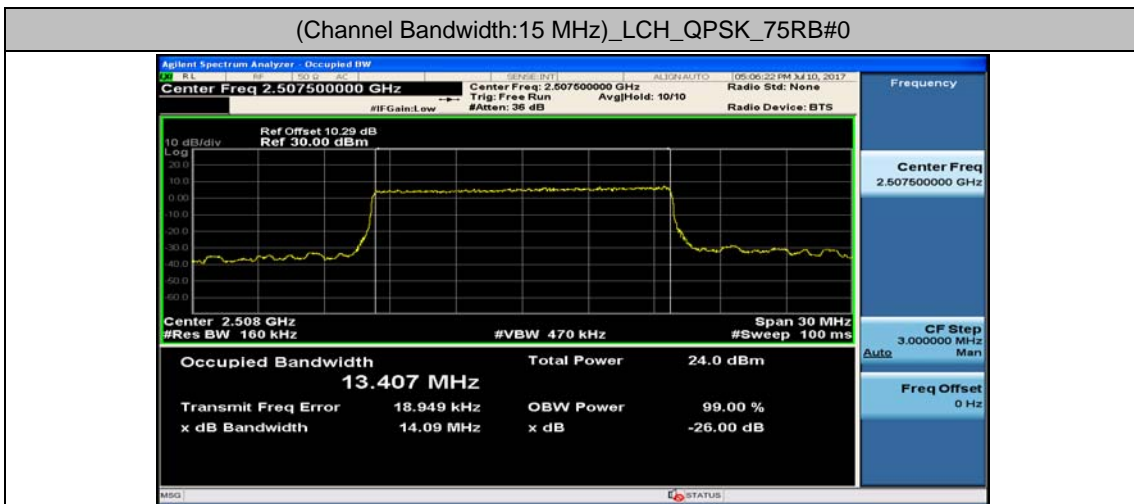

Channel Bandwidth: 15 MHz

(Channel Bandwidth:15 MHz)_LCH_QPSK_75RB#0