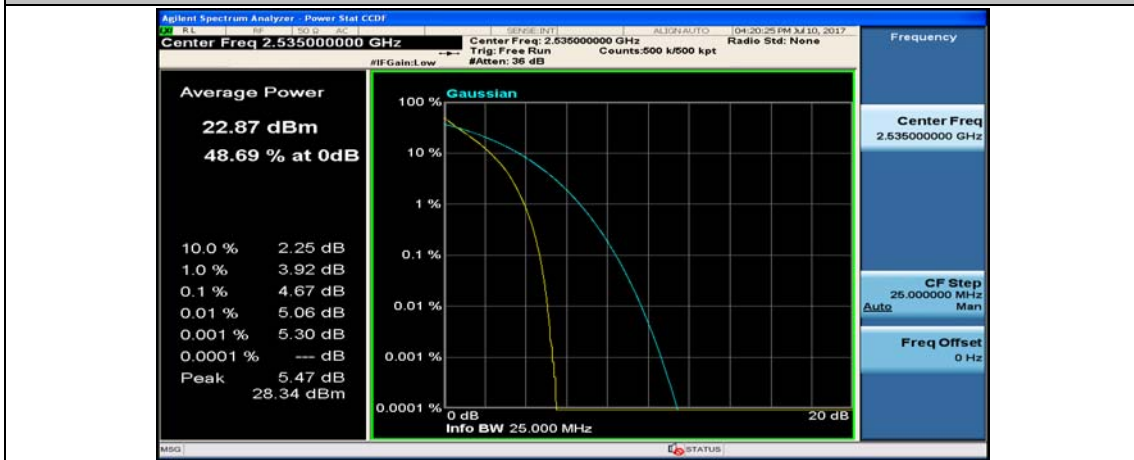

(Channel Bandwidth:20 MHz)_LCH_QPSK_100RB#0

(Channel Bandwidth:20 MHz)_MCH_QPSK_1RB#0

(Channel Bandwidth:20 MHz)_MCH_QPSK_1RB#49

(Channel Bandwidth:20 MHz)_MCH_QPSK_1RB#99

(Channel Bandwidth:20 MHz)_MCH_QPSK_50RB#0