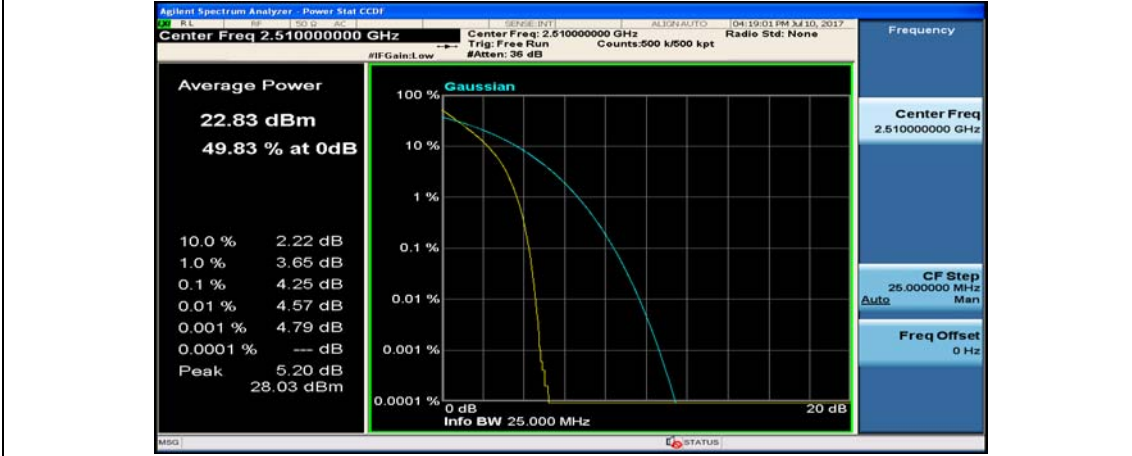

(Channel Bandwidth:15 MHz)_HCH_16QAM_1RB#37

(Channel Bandwidth:15 MHz)_HCH_16QAM_37RB#38

(Channel Bandwidth:15 MHz)_HCH_16QAM_75RB#0

Channel Bandwidth: 20 MHz

(Channel Bandwidth:20 MHz)_LCH_QPSK_50RB#25

(Channel Bandwidth:20 MHz)_LCH_QPSK_50RB#50

(Channel Bandwidth:20 MHz)_LCH_QPSK_100RB#0

(Channel Bandwidth:20 MHz)_MCH_QPSK_1RB#0

(Channel Bandwidth:20 MHz)_MCH_QPSK_1RB#49

(Channel Bandwidth:20 MHz)_MCH_QPSK_1RB#99

(Channel Bandwidth:20 MHz)_MCH_QPSK_50RB#0