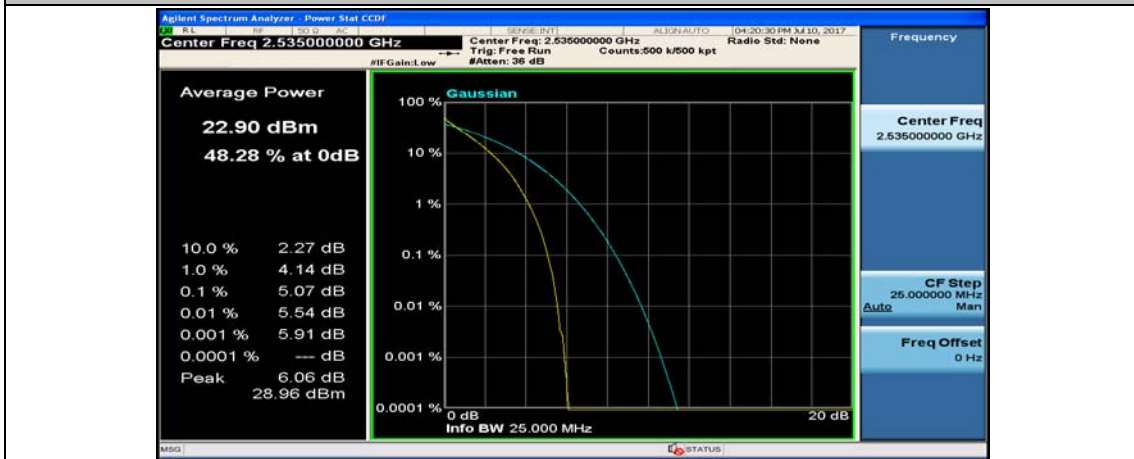

(Channel Bandwidth:20 MHz)_LCH_QPSK_100RB#0

(Channel Bandwidth:20 MHz)_MCH_QPSK_1RB#0

(Channel Bandwidth:20 MHz)_MCH_QPSK_1RB#49

(Channel Bandwidth:20 MHz)_MCH_QPSK_1RB#99

(Channel Bandwidth:20 MHz)_MCH_QPSK_50RB#0

(Channel Bandwidth:20 MHz)_MCH_QPSK_50RB#25

(Channel Bandwidth:20 MHz)_MCH_QPSK_50RB#50

(Channel Bandwidth:20 MHz)_MCH_QPSK_100RB#0

(Channel Bandwidth:20 MHz)_HCH_QPSK_1RB#0

(Channel Bandwidth:20 MHz)_HCH_QPSK_1RB#49