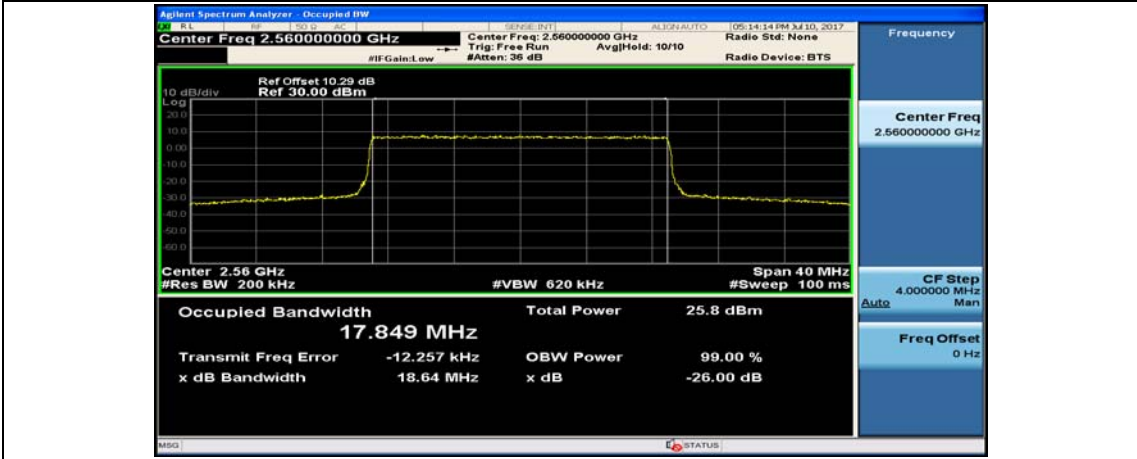

(Channel Bandwidth:15 MHz)_HCH_16QAM_75RB#0

Channel Bandwidth: 20 MHz

(Channel Bandwidth:20 MHz)_LCH_QPSK_100RB#0

(Channel Bandwidth:20 MHz)_MCH_QPSK_100RB#0

(Channel Bandwidth:20 MHz)_HCH_QPSK_100RB#0

(Channel Bandwidth:20 MHz)_LCH_16QAM_100RB#0