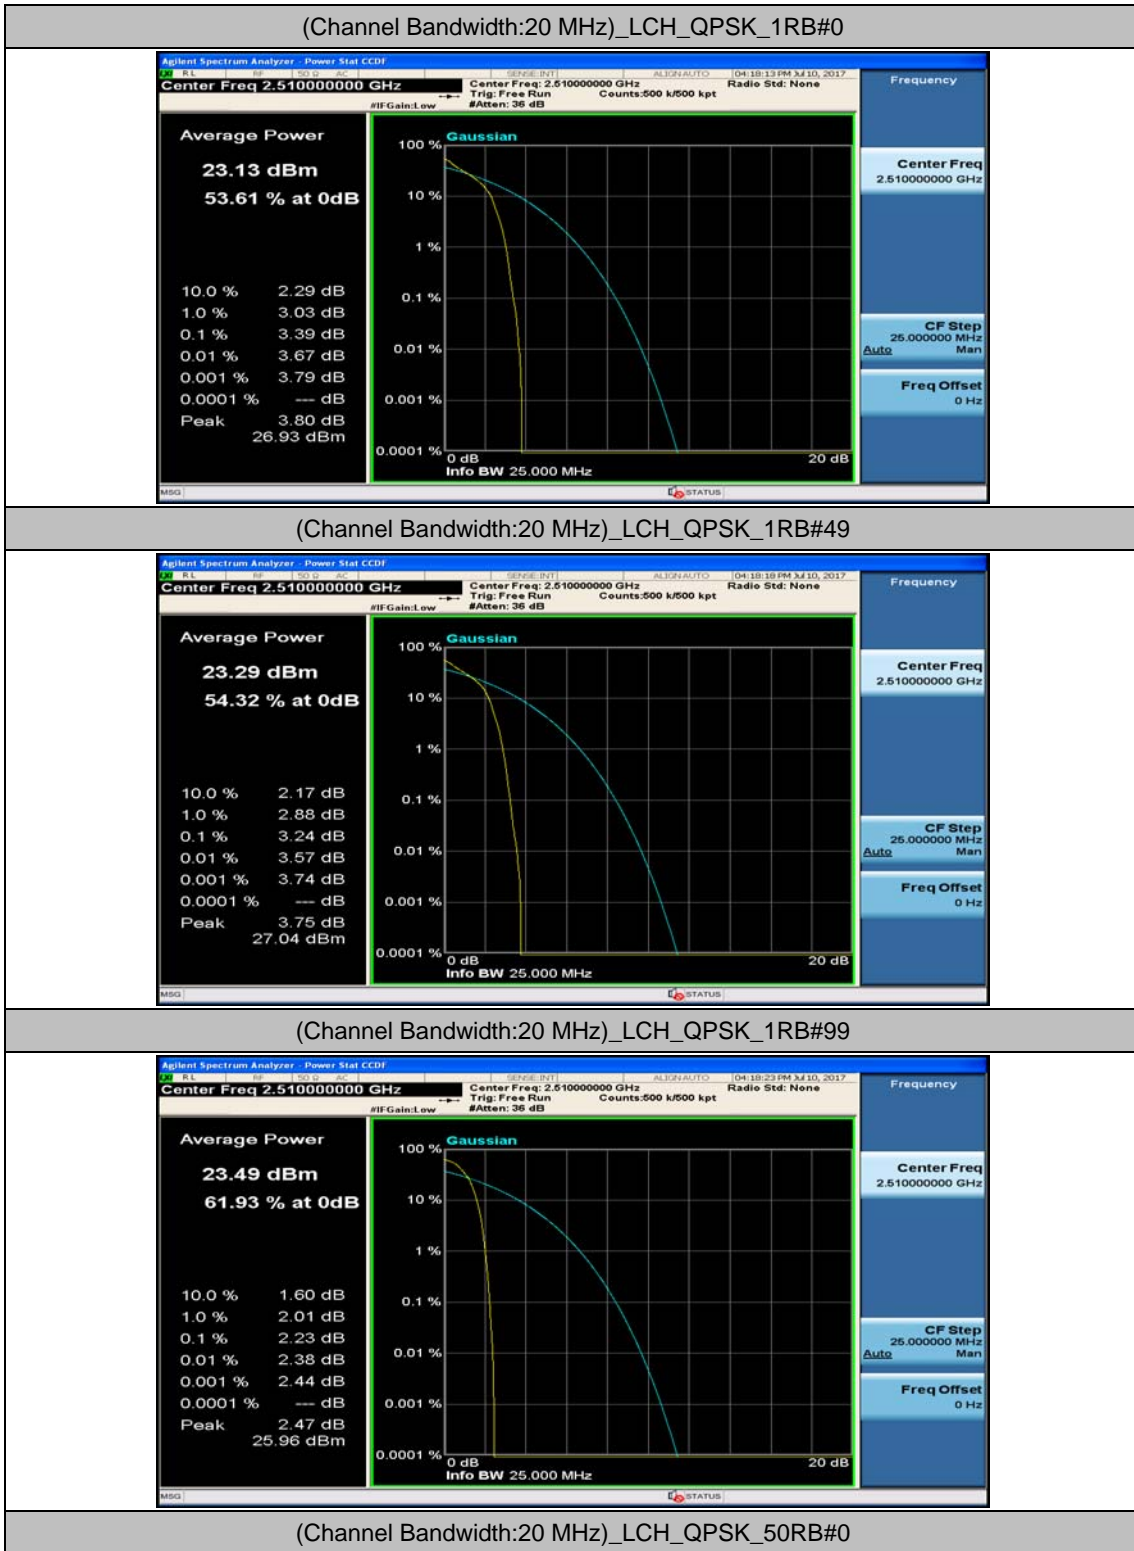

(Channel Bandwidth:15 MHz)_HCH_16QAM_1RB#37

(Channel Bandwidth:15 MHz)_HCH_16QAM_37RB#38

(Channel Bandwidth:15 MHz)_HCH_16QAM_75RB#0

Channel Bandwidth: 20 MHz

(Channel Bandwidth:20 MHz)_LCH_QPSK_50RB#25

(Channel Bandwidth:20 MHz)_LCH_QPSK_50RB#50

(Channel Bandwidth:20 MHz)_LCH_QPSK_100RB#0

(Channel Bandwidth:20 MHz)_MCH_QPSK_1RB#0

(Channel Bandwidth:20 MHz)_MCH_QPSK_1RB#49

(Channel Bandwidth:20 MHz)_MCH_QPSK_1RB#99

(Channel Bandwidth:20 MHz)_MCH_QPSK_50RB#0