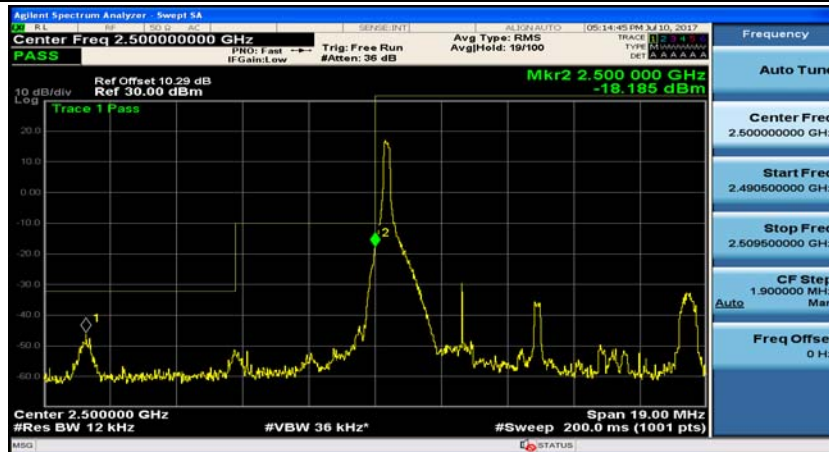

(Channel Bandwidth:20 MHz)_MCH_16QAM_100RB#0

(Channel Bandwidth:20 MHz)_HCH_16QAM_100RB#0

Appendix D: Band Edge

Test Graphs

Channel Bandwidth: 5 MHz

(Channel Bandwidth: 5 MHz)_LCH_QPSK_1RB#0

(Channel Bandwidth: 5 MHz)_LCH_QPSK_1RB#12