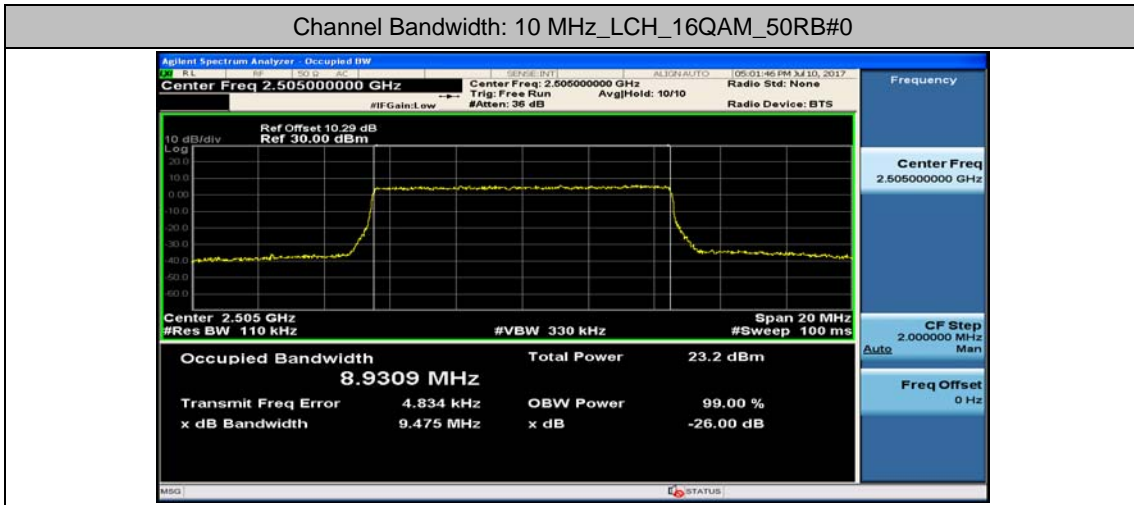

Test Graphs

Channel Bandwidth: 5 MHz

(Channel Bandwidth: 5 MHz)_LCH_16QAM_25RB#0

(Channel Bandwidth: 5 MHz)_MCH_16QAM_25RB#0

(Channel Bandwidth: 5 MHz)_HCH_16QAM_25RB#0

Channel Bandwidth: 10 MHz

Channel Bandwidth: 15 MHz