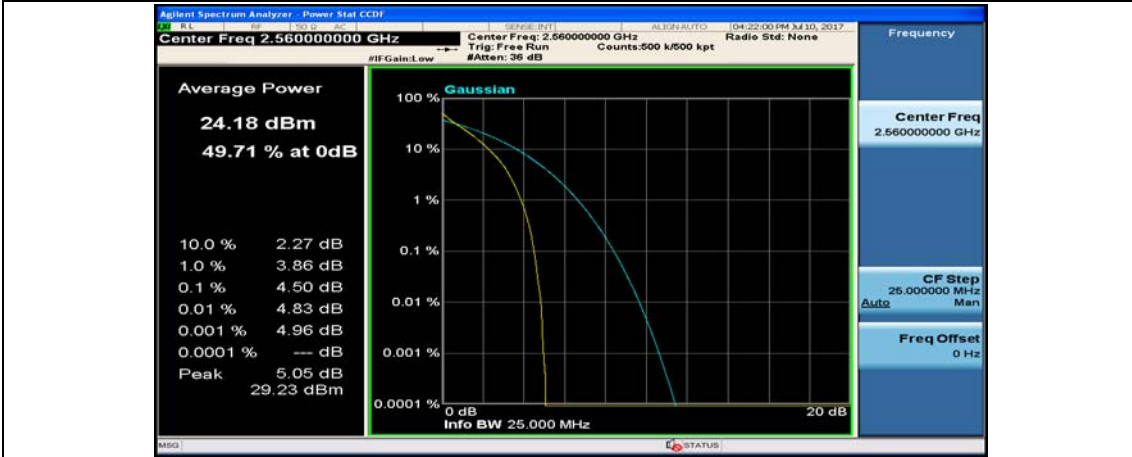

(Channel Bandwidth:20 MHz)_HCH_QPSK_50RB#0