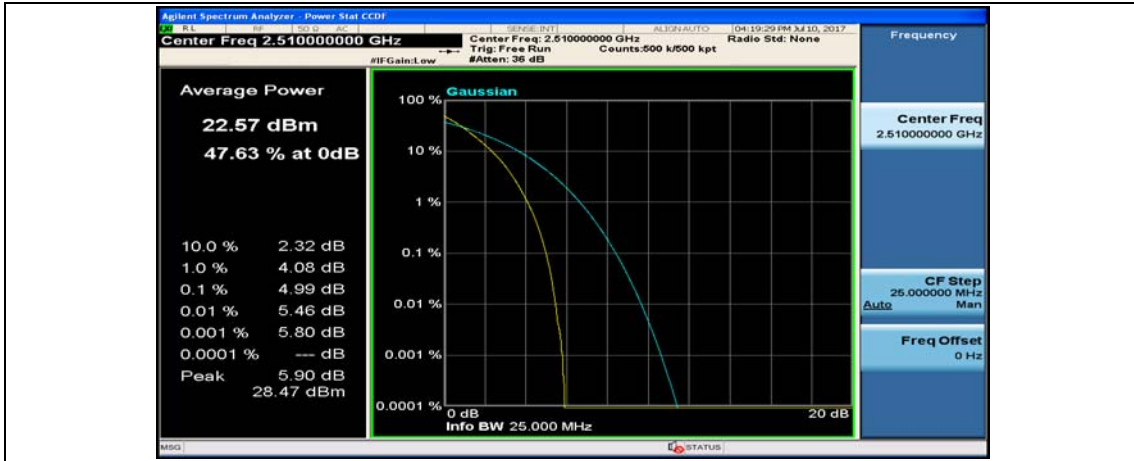

(Channel Bandwidth:15 MHz)_HCH_16QAM_1RB#37

(Channel Bandwidth:15 MHz)_HCH_16QAM_37RB#38

(Channel Bandwidth:15 MHz)_HCH_16QAM_75RB#0

Channel Bandwidth: 20 MHz

(Channel Bandwidth:20 MHz)_LCH_QPSK_50RB#25

(Channel Bandwidth:20 MHz)_LCH_QPSK_50RB#50

(Channel Bandwidth:20 MHz)_LCH_QPSK_100RB#0

(Channel Bandwidth:20 MHz)_MCH_QPSK_1RB#0

(Channel Bandwidth:20 MHz)_MCH_QPSK_1RB#49

(Channel Bandwidth:20 MHz)_MCH_QPSK_1RB#99

(Channel Bandwidth:20 MHz)_MCH_QPSK_50RB#0