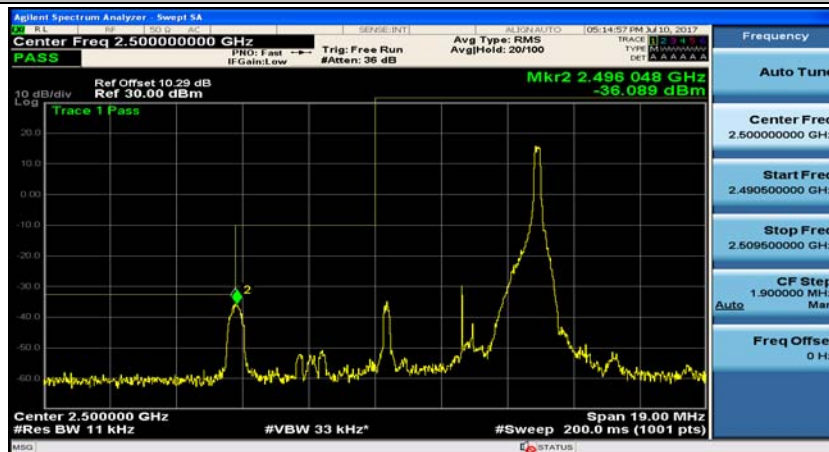

(Channel Bandwidth: 5 MHz)_LCH_QPSK_1RB#24