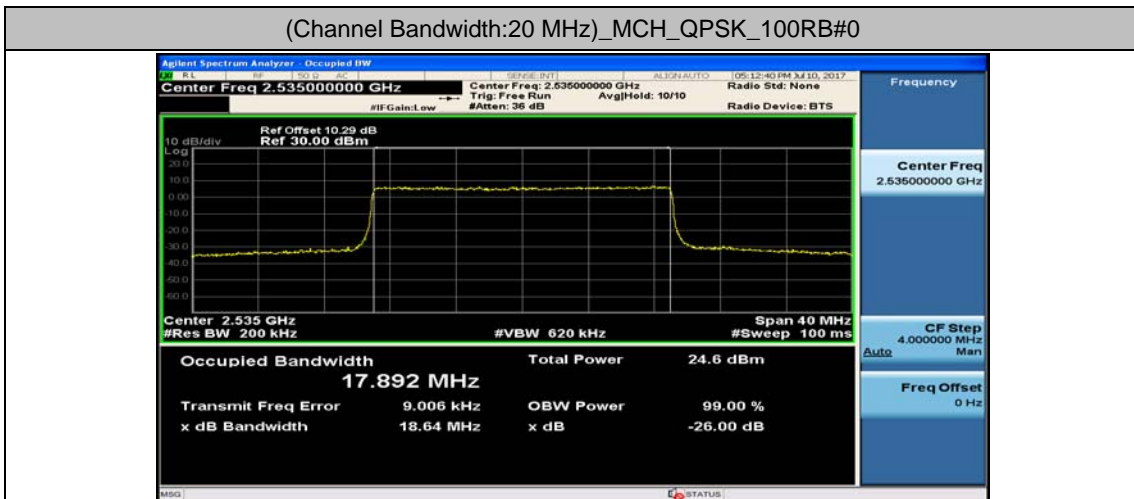

(Channel Bandwidth:15 MHz)_HCH_16QAM_75RB#0

Channel Bandwidth: 20 MHz

(Channel Bandwidth:20 MHz)_LCH_QPSK_100RB#0

(Channel Bandwidth:20 MHz)_MCH_QPSK_100RB#0

(Channel Bandwidth:20 MHz)_HCH_QPSK_100RB#0

(Channel Bandwidth:20 MHz)_LCH_16QAM_100RB#0