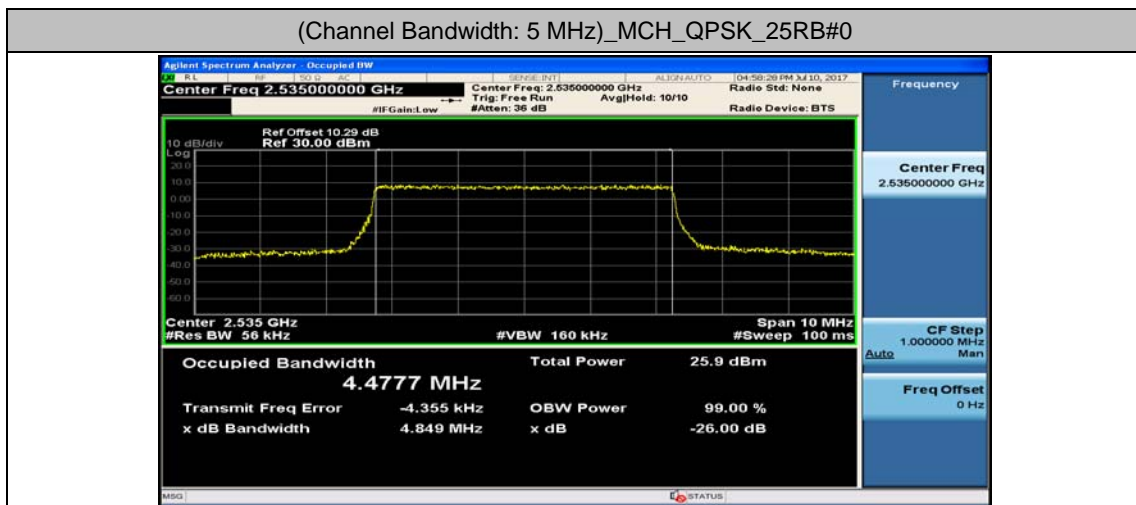

Channel Bandwidth: 20 MHz

Channel Bandwidth: 20 MHz						
Modulation	Channel	RB Configuration		Occupied Bandwidth (MHz)	26dB Bandwidth (MHz)	Verdict
		Size	Offset			
QPSK	LCH	100	0	17.834	18.62	PASS
	MCH	100	0	17.892	18.64	PASS
	HCH	100	0	17.849	18.64	PASS
16QAM	LCH	100	0	17.864	18.62	PASS
	MCH	100	0	17.876	18.68	PASS
	HCH	100	0	17.819	18.55	PASS

Test Graphs

Channel Bandwidth: 5 MHz