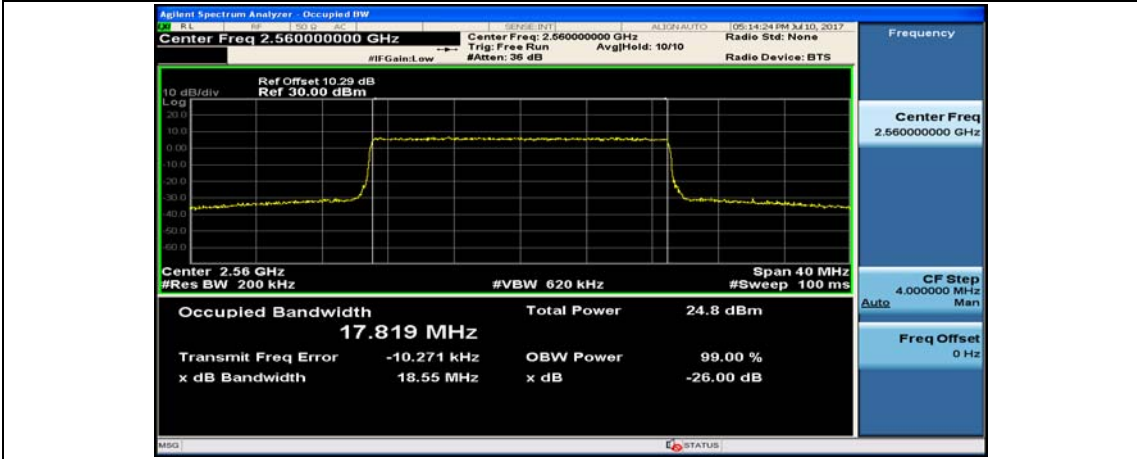

(Channel Bandwidth:20 MHz)_HCH_16QAM_100RB#0