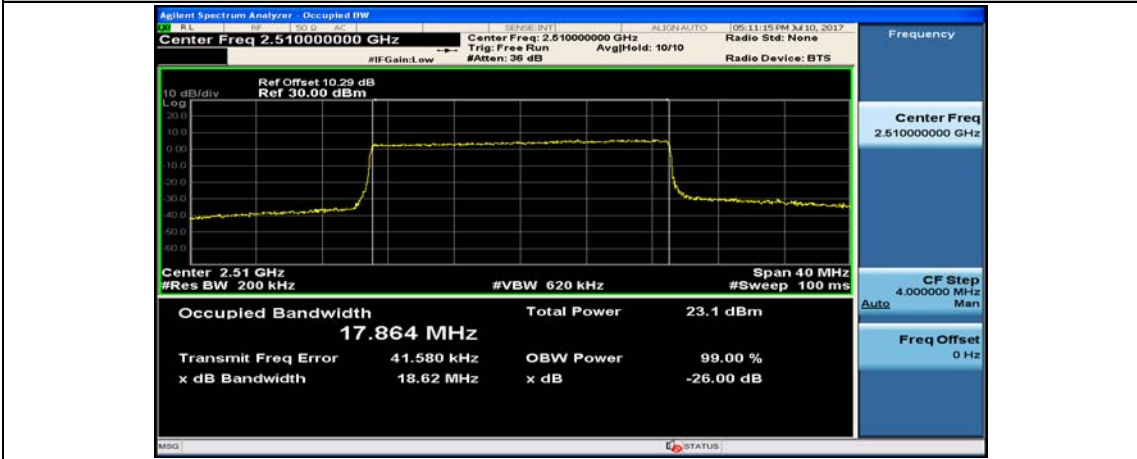

(Channel Bandwidth:15 MHz)_HCH_16QAM_75RB#0

Channel Bandwidth: 20 MHz

(Channel Bandwidth:20 MHz)_LCH_QPSK_100RB#0

(Channel Bandwidth:20 MHz)_MCH_QPSK_100RB#0

(Channel Bandwidth:20 MHz)_HCH_QPSK_100RB#0

(Channel Bandwidth:20 MHz)_LCH_16QAM_100RB#0