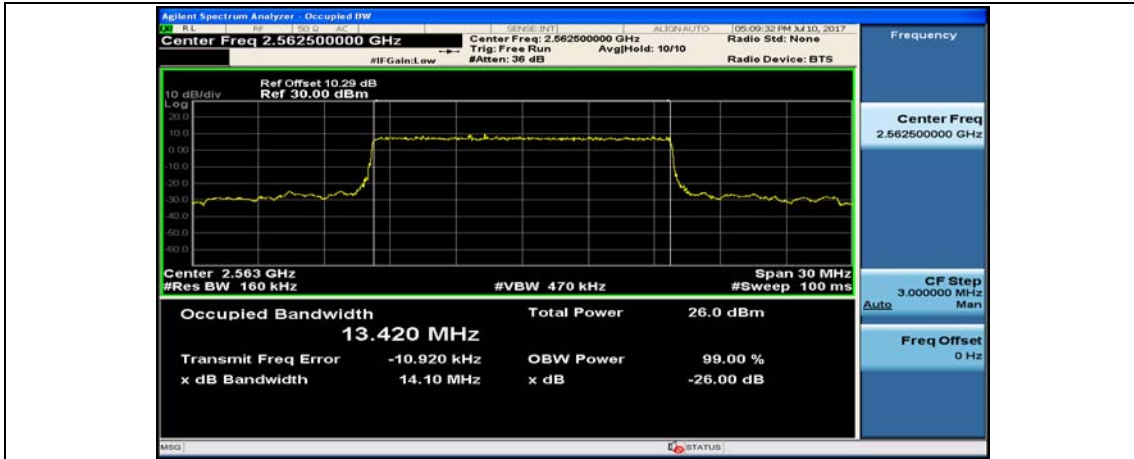

(Channel Bandwidth:15 MHz)_MCH_QPSK_75RB#0

(Channel Bandwidth:15 MHz)_HCH_QPSK_75RB#0