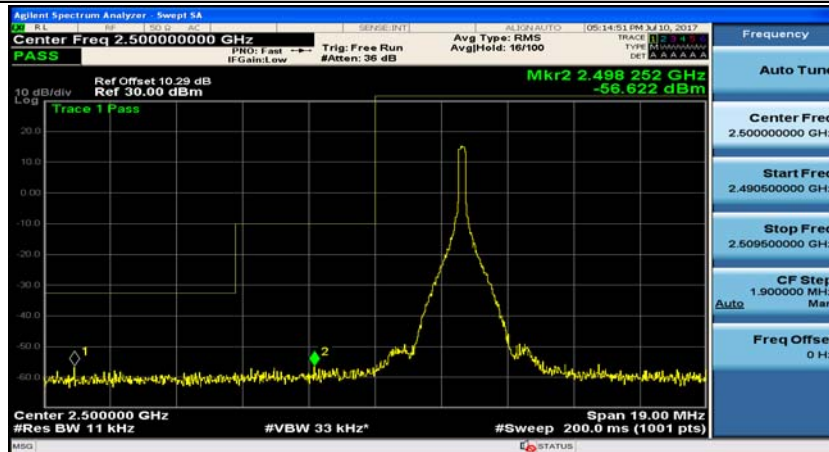

(Channel Bandwidth:20 MHz)_MCH_16QAM_100RB#0

(Channel Bandwidth:20 MHz)_HCH_16QAM_100RB#0

Appendix D: Band Edge

Test Graphs

Channel Bandwidth: 5 MHz

(Channel Bandwidth: 5 MHz)_LCH_QPSK_1RB#0

(Channel Bandwidth: 5 MHz)_LCH_QPSK_1RB#12