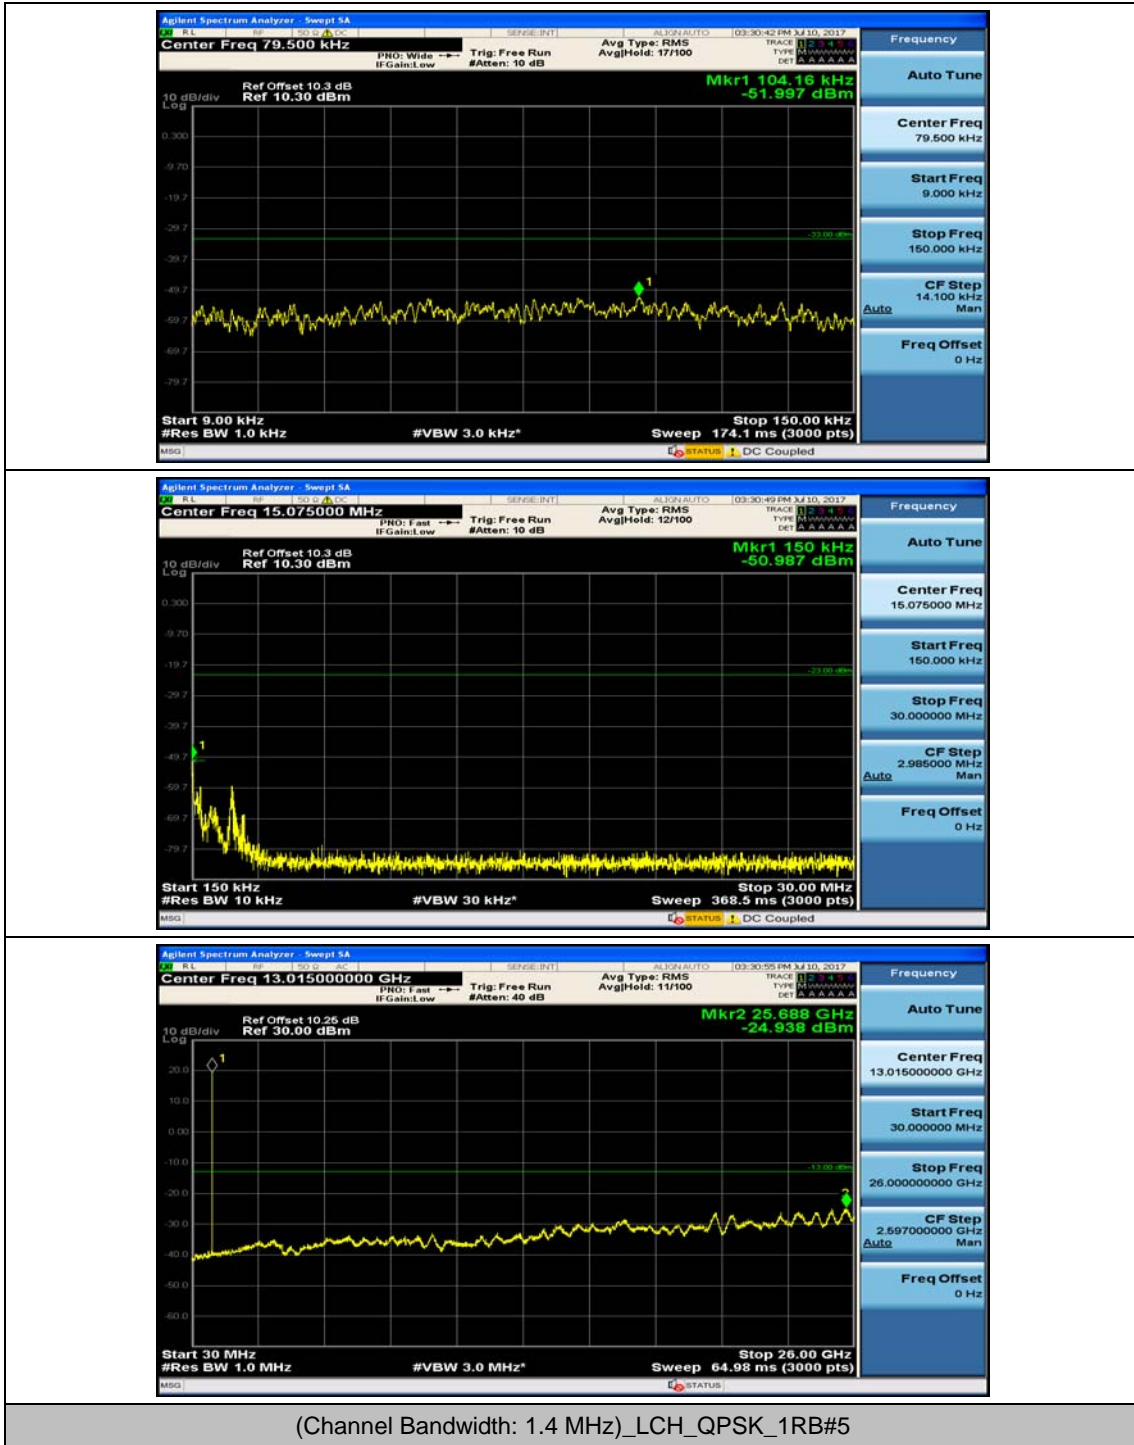

Channel Bandwidth: 10 MHz_HCH_16QAM_25RB#25

Channel Bandwidth: 10 MHz_HCH_16QAM_50RB#0

Appendix E: Conducted Spurious Emission

Test Graphs

Channel Bandwidth: 1.4 MHz

(Channel Bandwidth: 1.4 MHz)_MCH_16QAM_1RB#3

Channel Bandwidth: 3 MHz