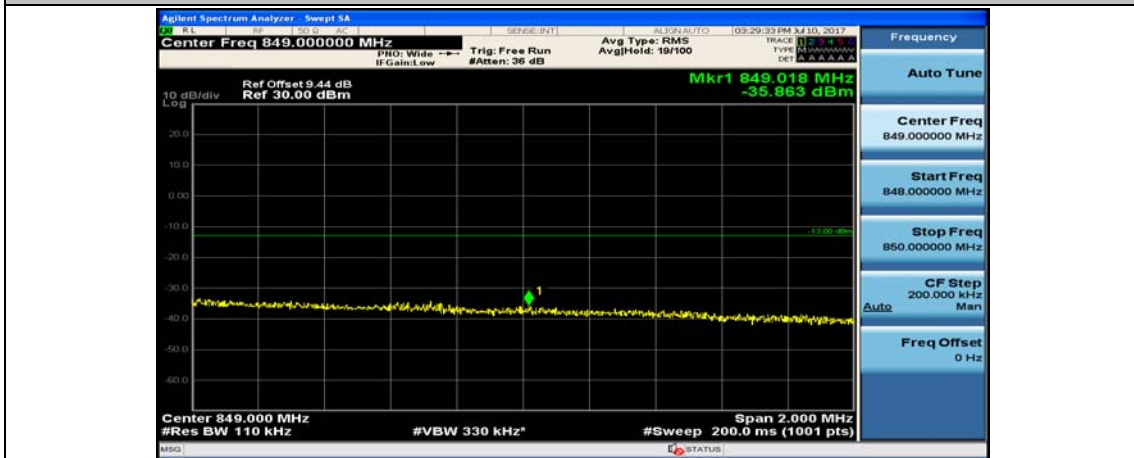

Channel Bandwidth: 10 MHz_HCH_16QAM_25RB#12