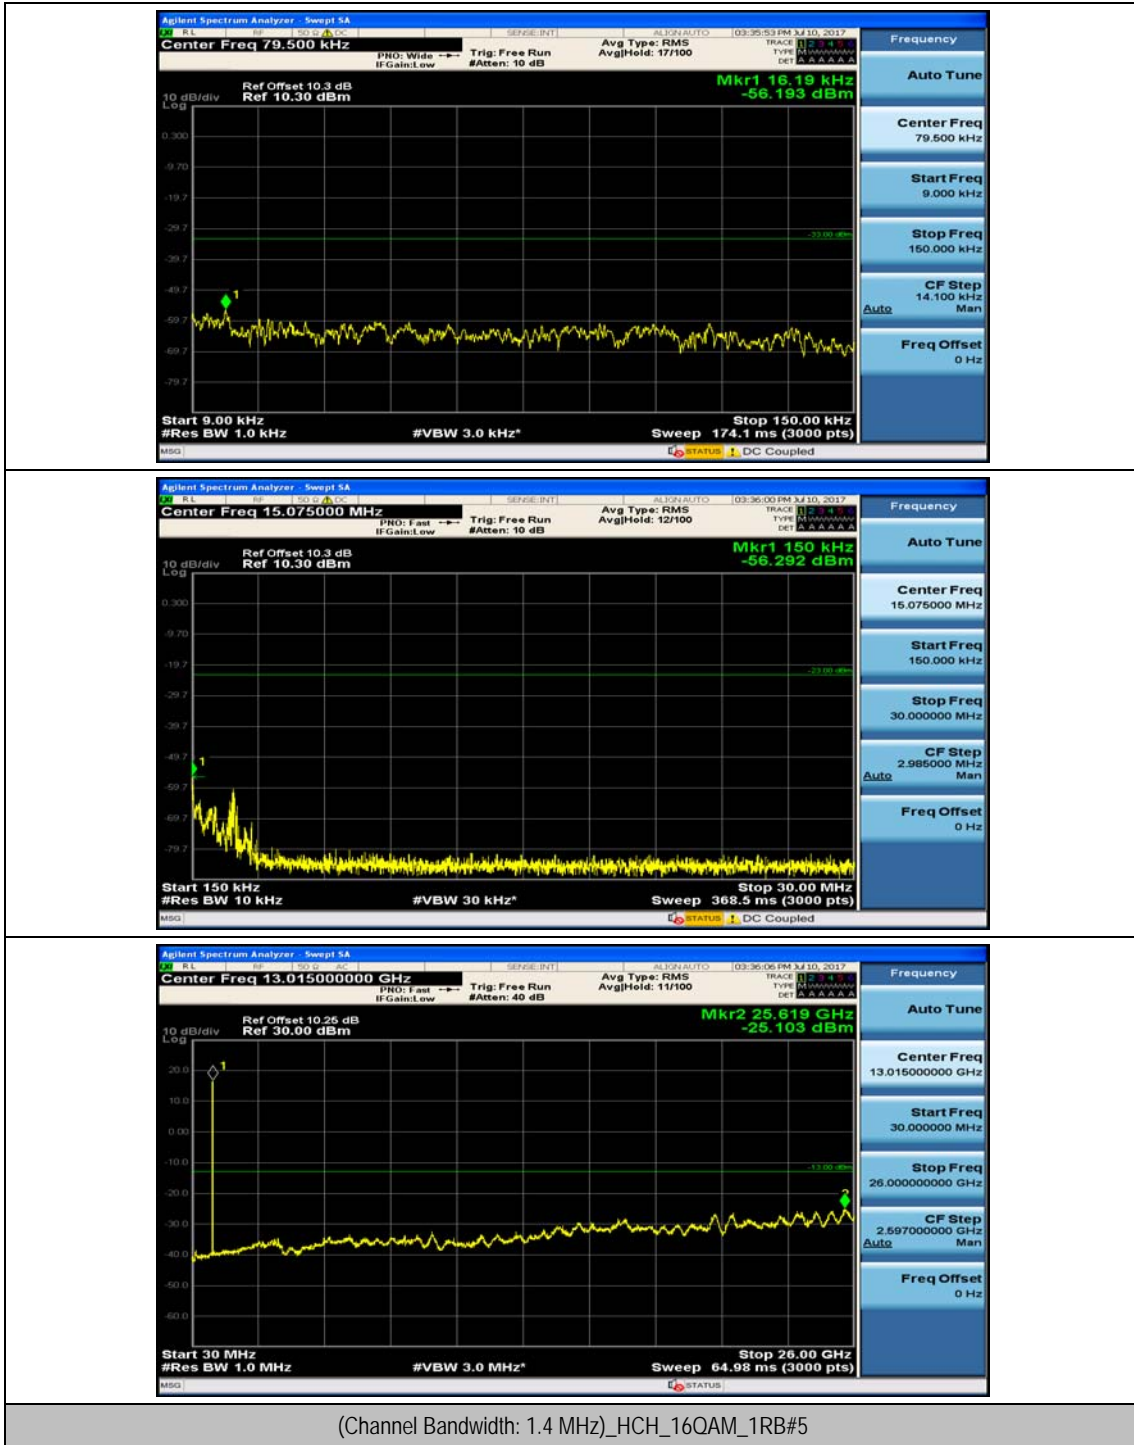

Channel Bandwidth: 10 MHz_HCH_16QAM_25RB#25

Channel Bandwidth: 10 MHz_HCH_16QAM_50RB#0

Appendix E: Conducted Spurious Emission

Test Graphs

Channel Bandwidth: 1.4 MHz

(Channel Bandwidth: 1.4 MHz)_MCH_16QAM_1RB#3

Channel Bandwidth: 3 MHz