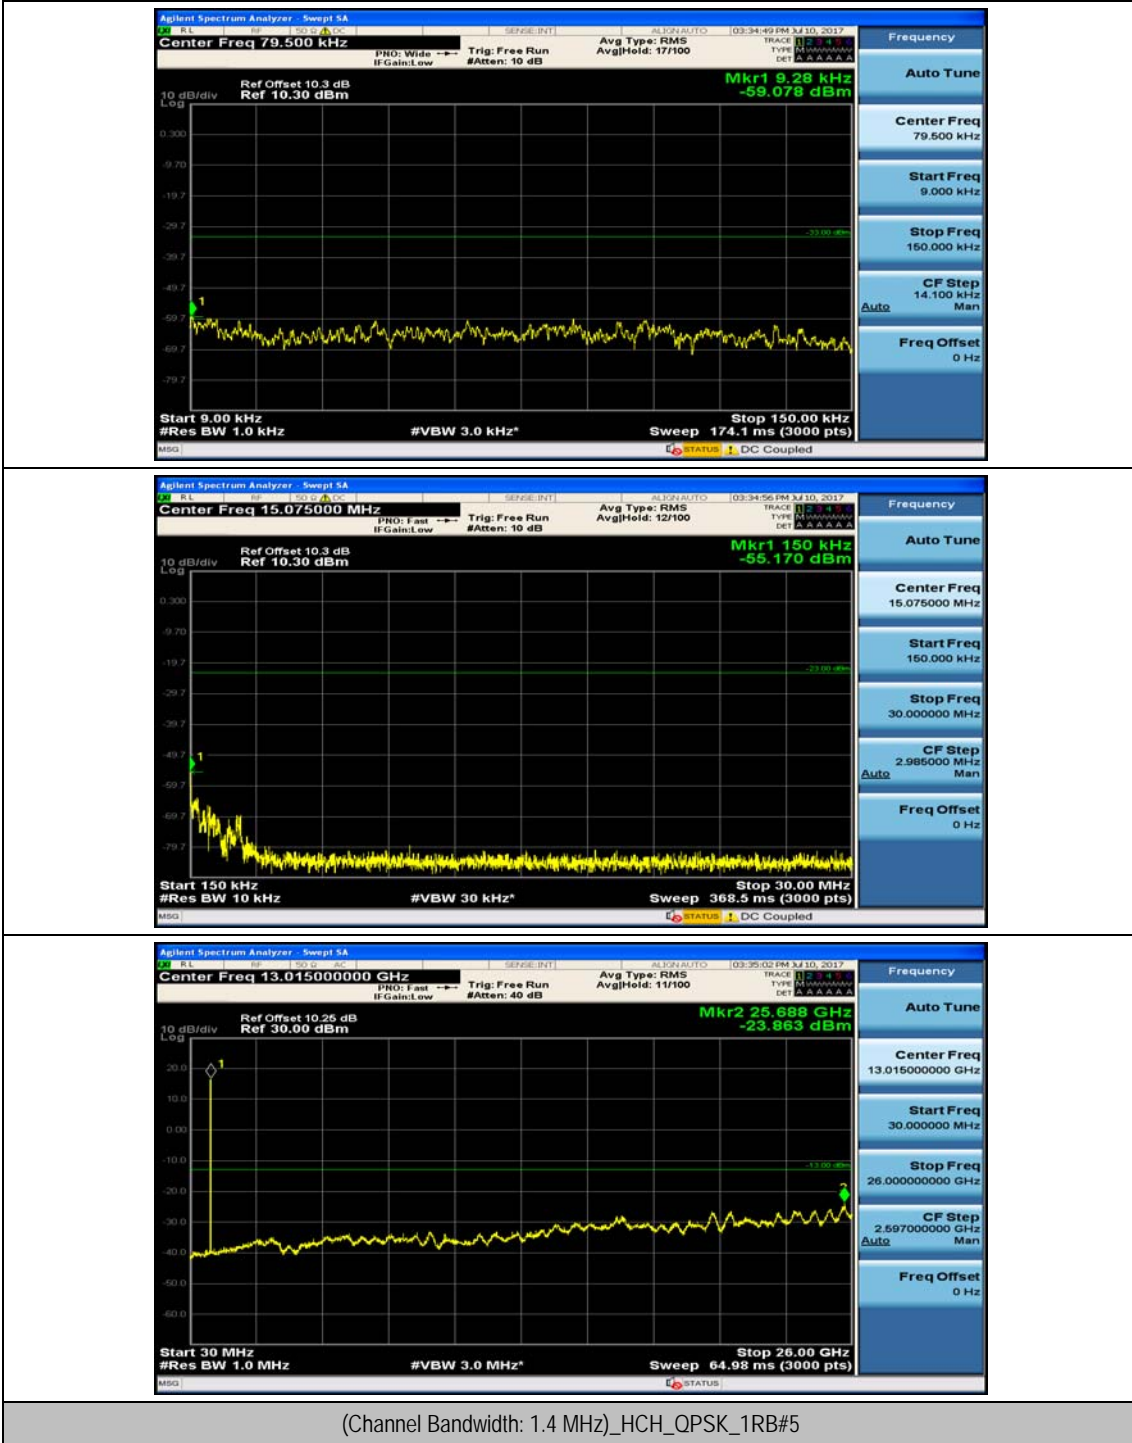

Channel Bandwidth: 10 MHz_HCH_16QAM_25RB#25

Channel Bandwidth: 10 MHz_HCH_16QAM_50RB#0

Appendix E: Conducted Spurious Emission

Test Graphs

Channel Bandwidth: 1.4 MHz

(Channel Bandwidth: 1.4 MHz)_MCH_16QAM_1RB#3

Channel Bandwidth: 3 MHz