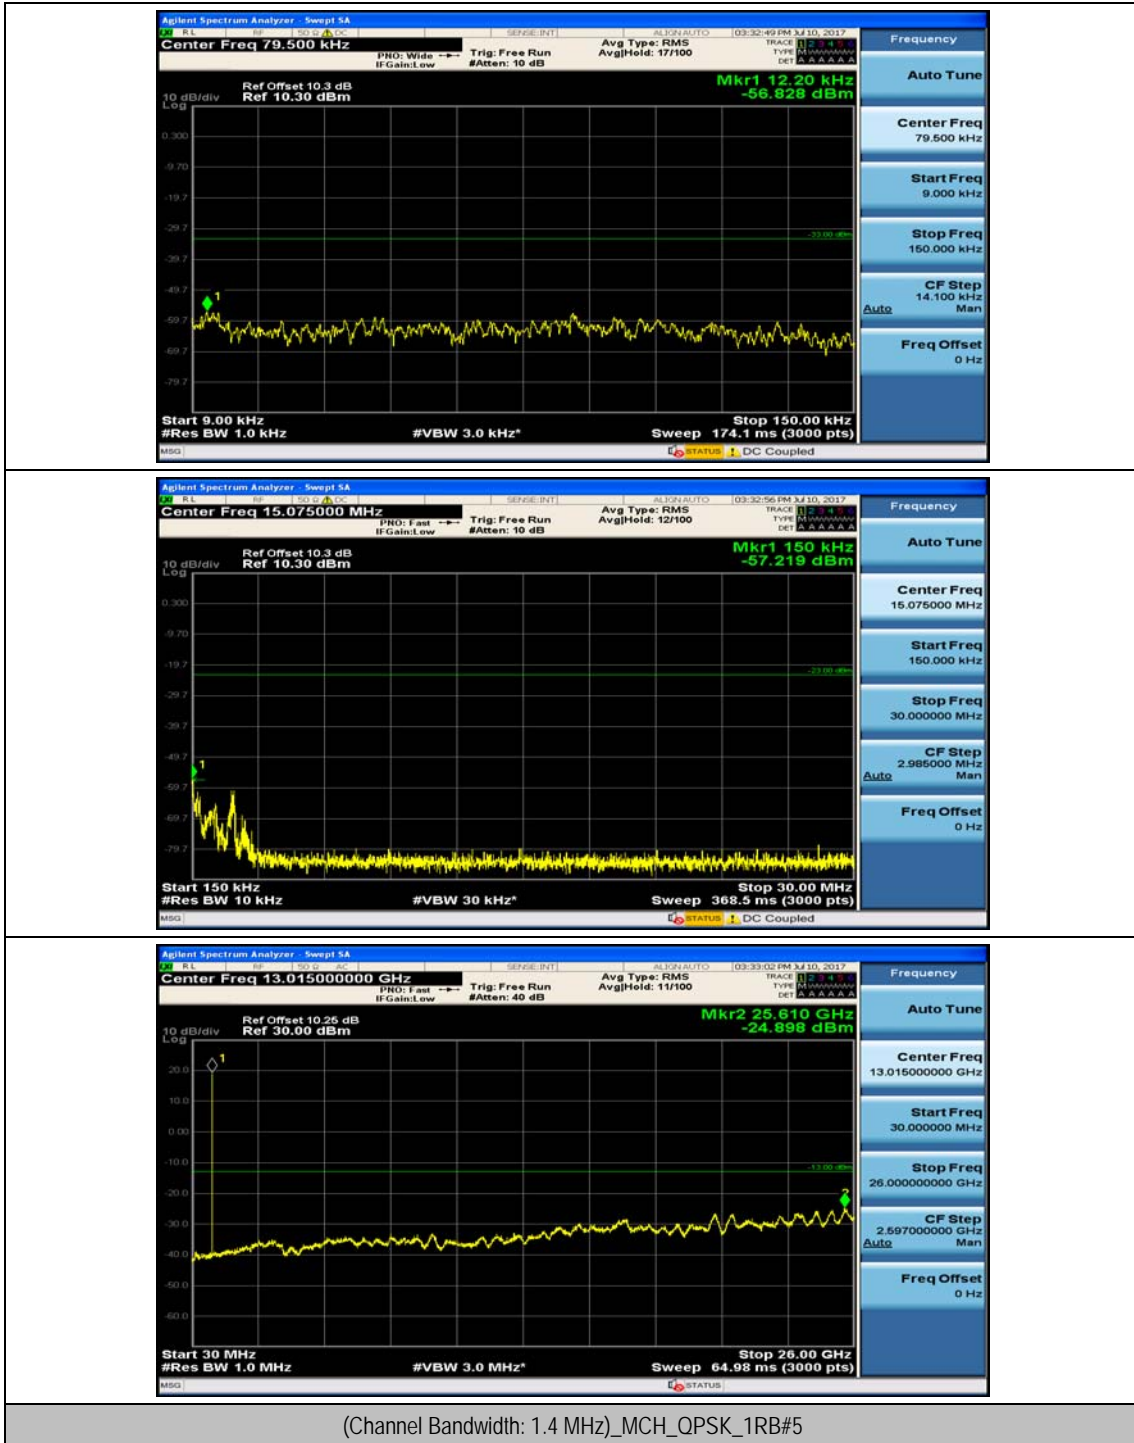

Channel Bandwidth: 10 MHz_HCH_16QAM_25RB#25

Channel Bandwidth: 10 MHz_HCH_16QAM_50RB#0

Appendix E: Conducted Spurious Emission

Test Graphs

Channel Bandwidth: 1.4 MHz

(Channel Bandwidth: 1.4 MHz)_MCH_16QAM_1RB#3

Channel Bandwidth: 3 MHz