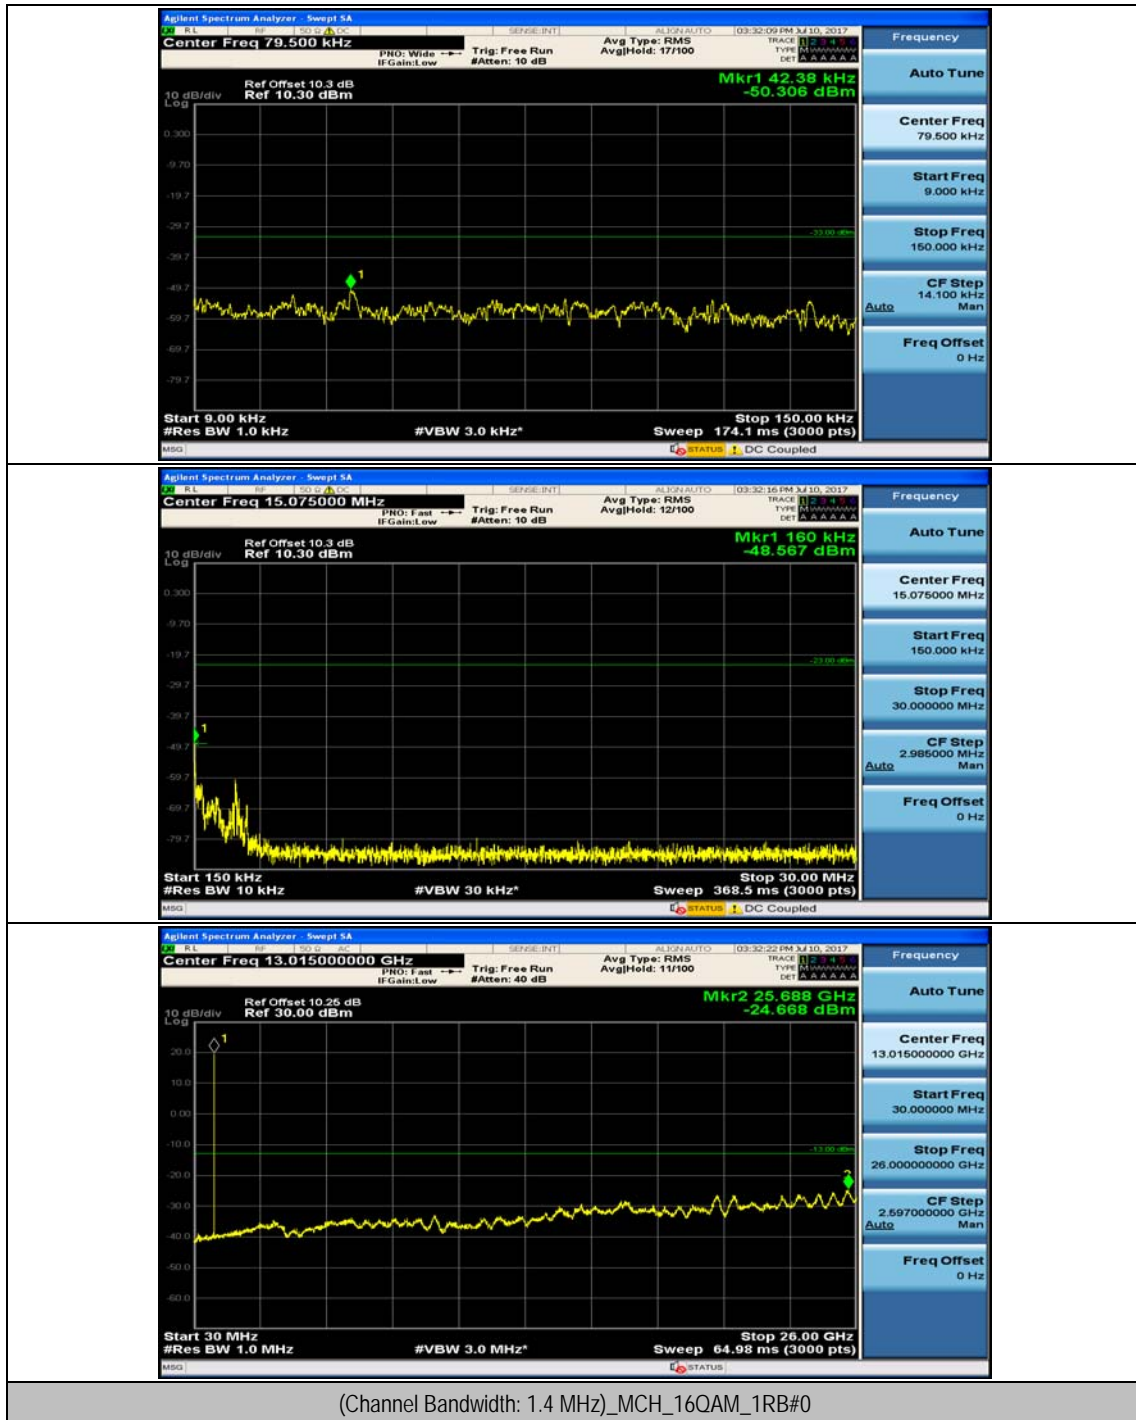

Channel Bandwidth: 10 MHz_HCH_16QAM_25RB#25

Channel Bandwidth: 10 MHz_HCH_16QAM_50RB#0

Appendix E: Conducted Spurious Emission

Test Graphs

Channel Bandwidth: 1.4 MHz

(Channel Bandwidth: 1.4 MHz)_MCH_16QAM_1RB#3

Channel Bandwidth: 3 MHz