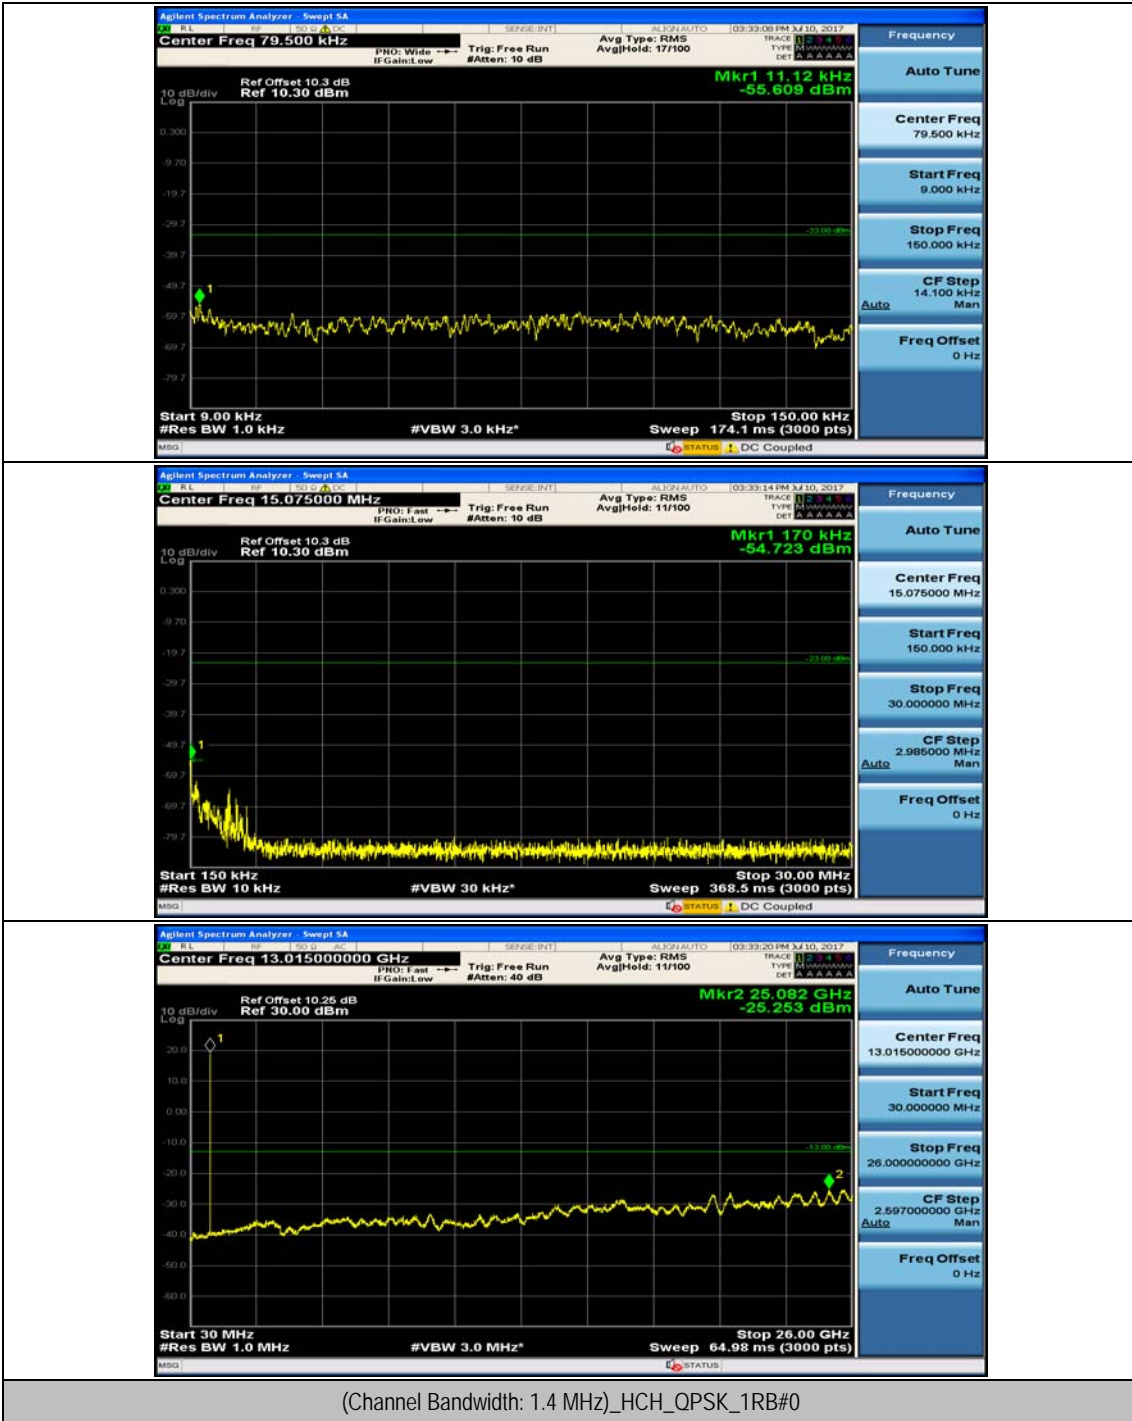

Channel Bandwidth: 10 MHz_HCH_16QAM_25RB#25

Channel Bandwidth: 10 MHz_HCH_16QAM_50RB#0

Appendix E: Conducted Spurious Emission

Test Graphs

Channel Bandwidth: 1.4 MHz

(Channel Bandwidth: 1.4 MHz)_MCH_16QAM_1RB#3

Channel Bandwidth: 3 MHz