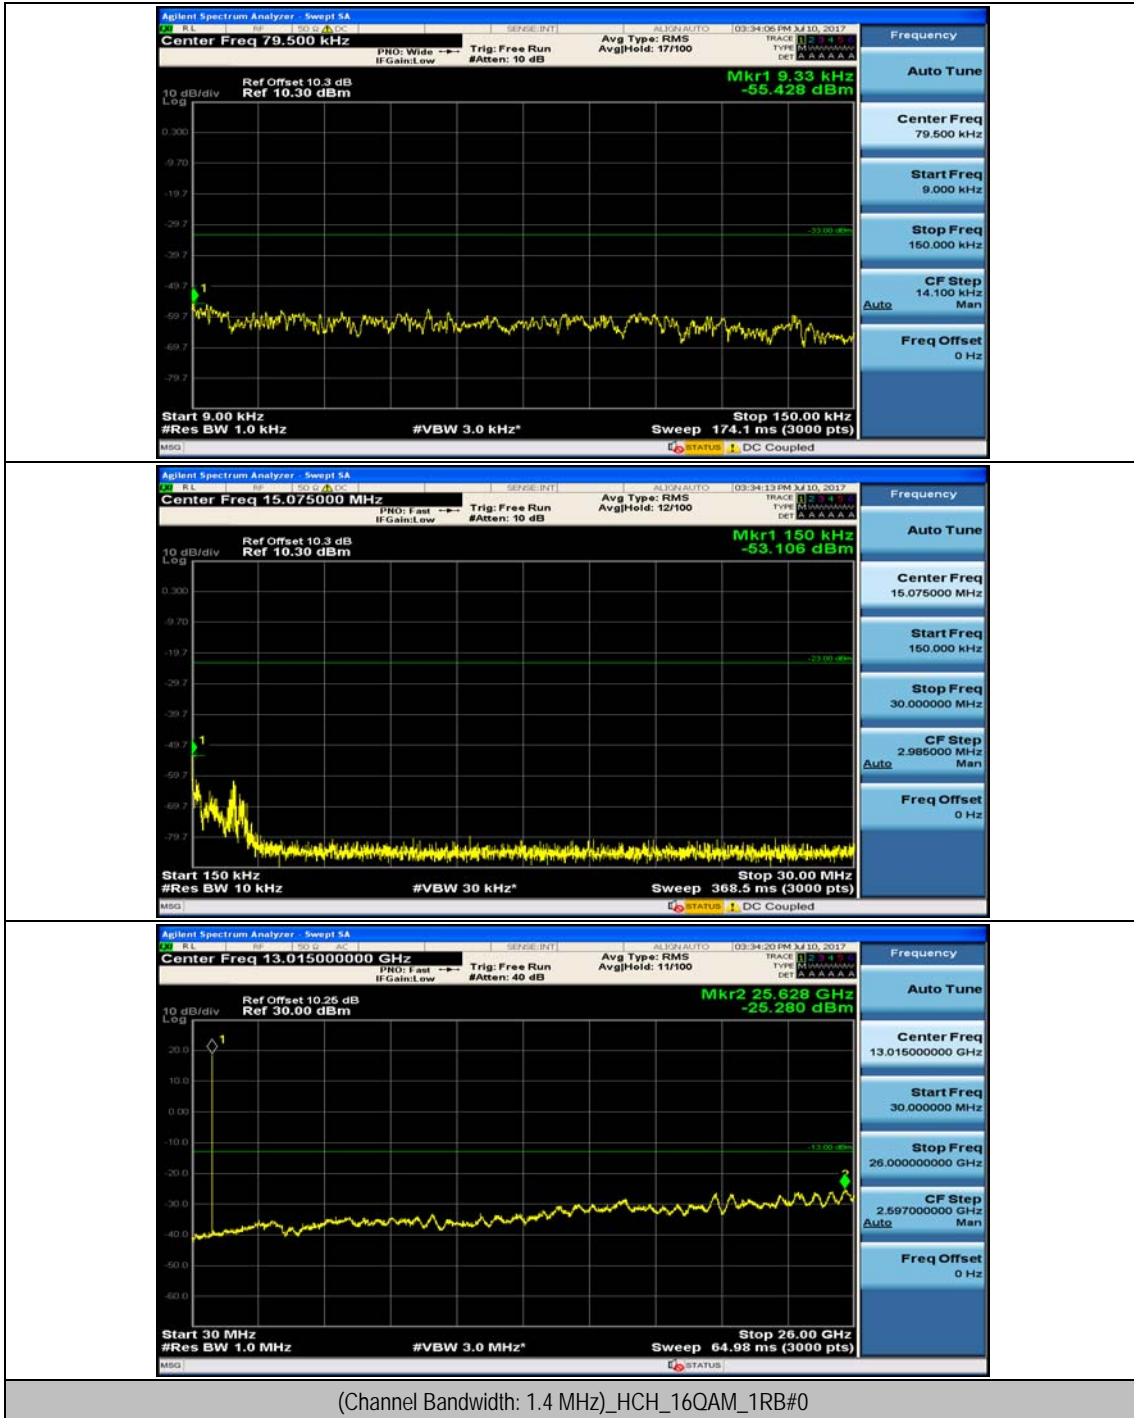

Channel Bandwidth: 10 MHz_HCH_16QAM_25RB#25

Channel Bandwidth: 10 MHz_HCH_16QAM_50RB#0

Appendix E: Conducted Spurious Emission

Test Graphs

Channel Bandwidth: 1.4 MHz

(Channel Bandwidth: 1.4 MHz)_MCH_16QAM_1RB#3

Channel Bandwidth: 3 MHz