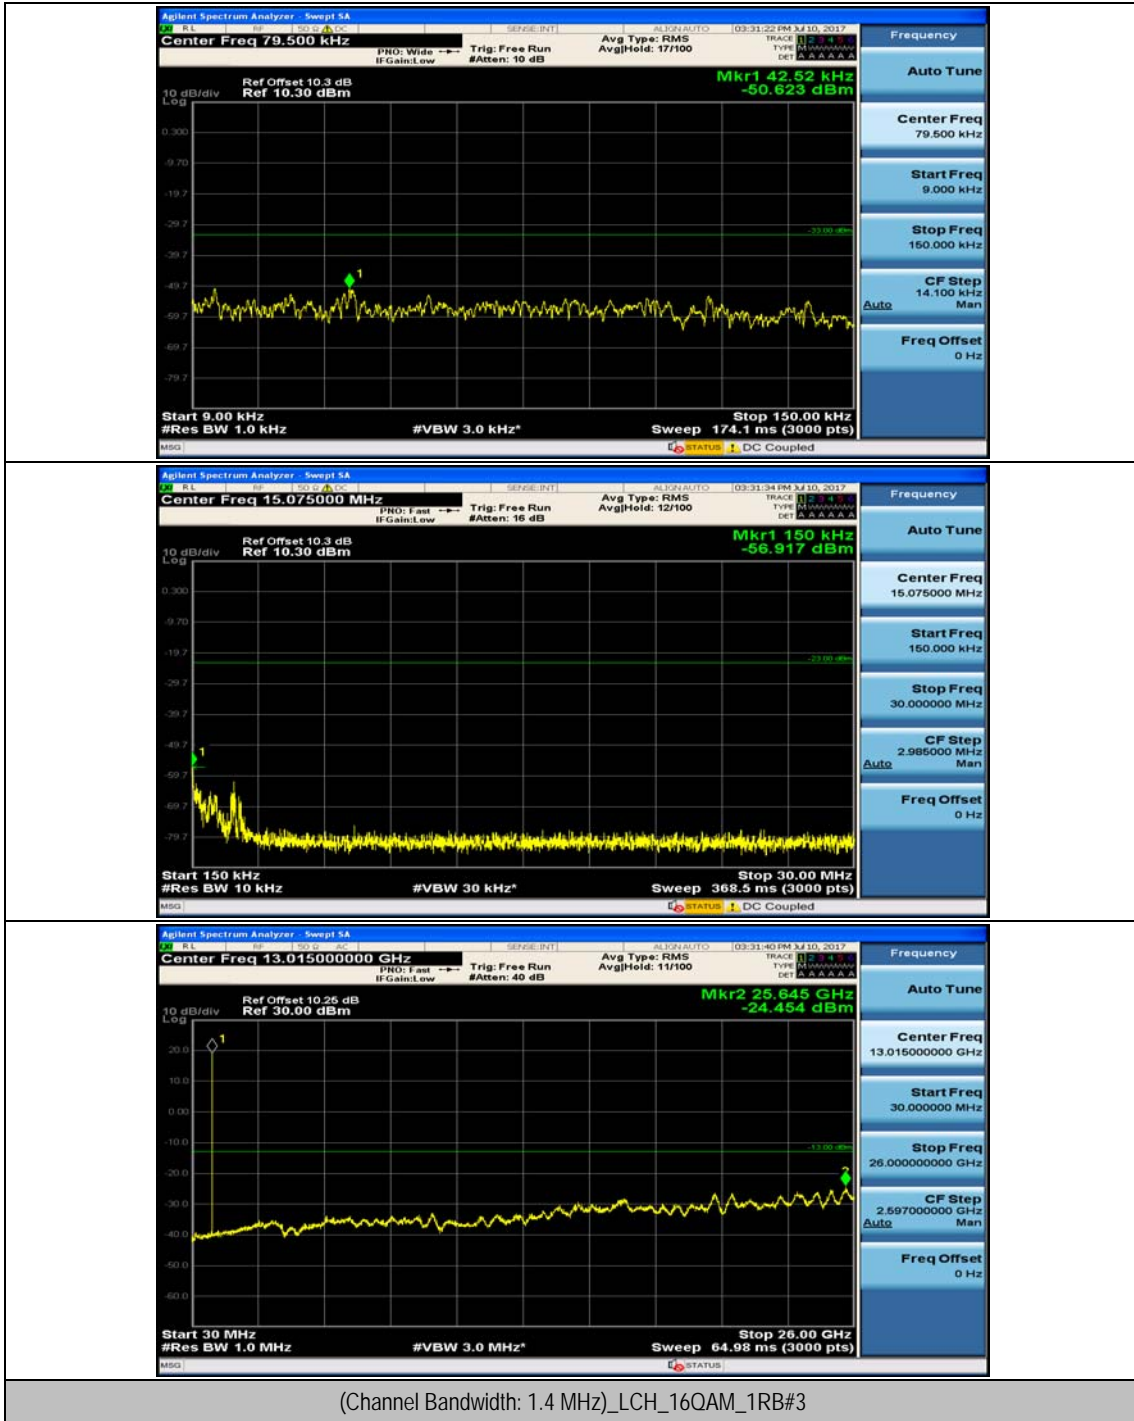

Channel Bandwidth: 10 MHz_HCH_16QAM_25RB#25

Channel Bandwidth: 10 MHz_HCH_16QAM_50RB#0

Appendix E: Conducted Spurious Emission

Test Graphs

Channel Bandwidth: 1.4 MHz

(Channel Bandwidth: 1.4 MHz)_MCH_16QAM_1RB#3

Channel Bandwidth: 3 MHz