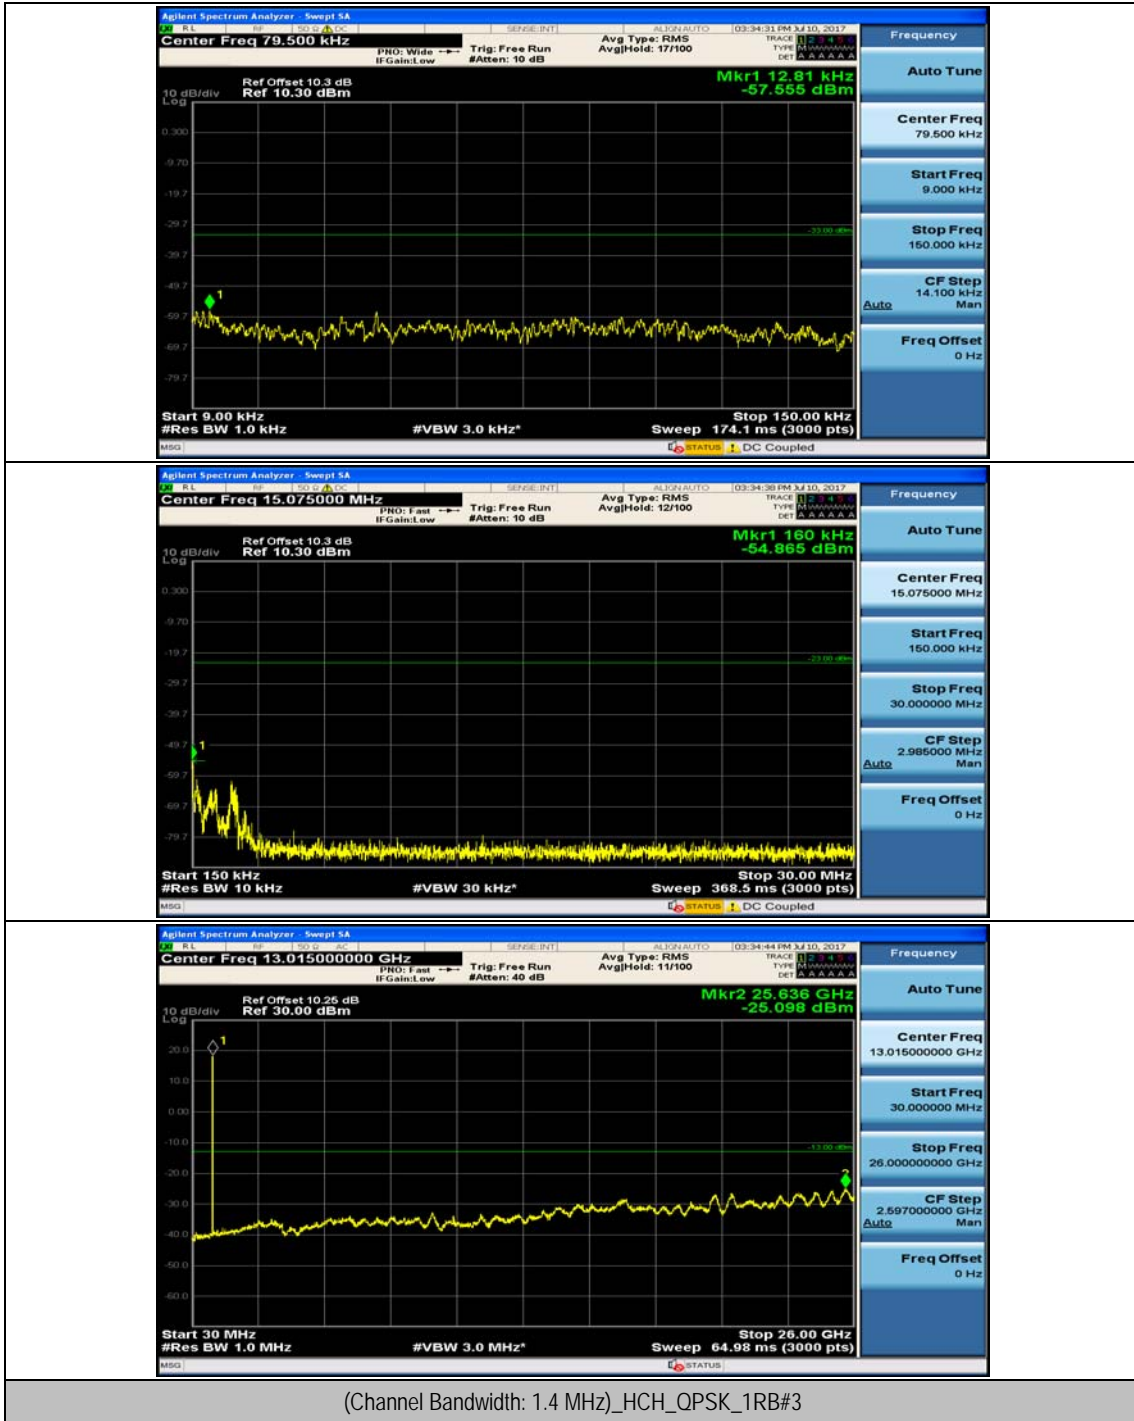

Channel Bandwidth: 10 MHz_HCH_16QAM_25RB#25

Channel Bandwidth: 10 MHz_HCH_16QAM_50RB#0

Appendix E: Conducted Spurious Emission

Test Graphs

Channel Bandwidth: 1.4 MHz

(Channel Bandwidth: 1.4 MHz)_MCH_16QAM_1RB#3

Channel Bandwidth: 3 MHz