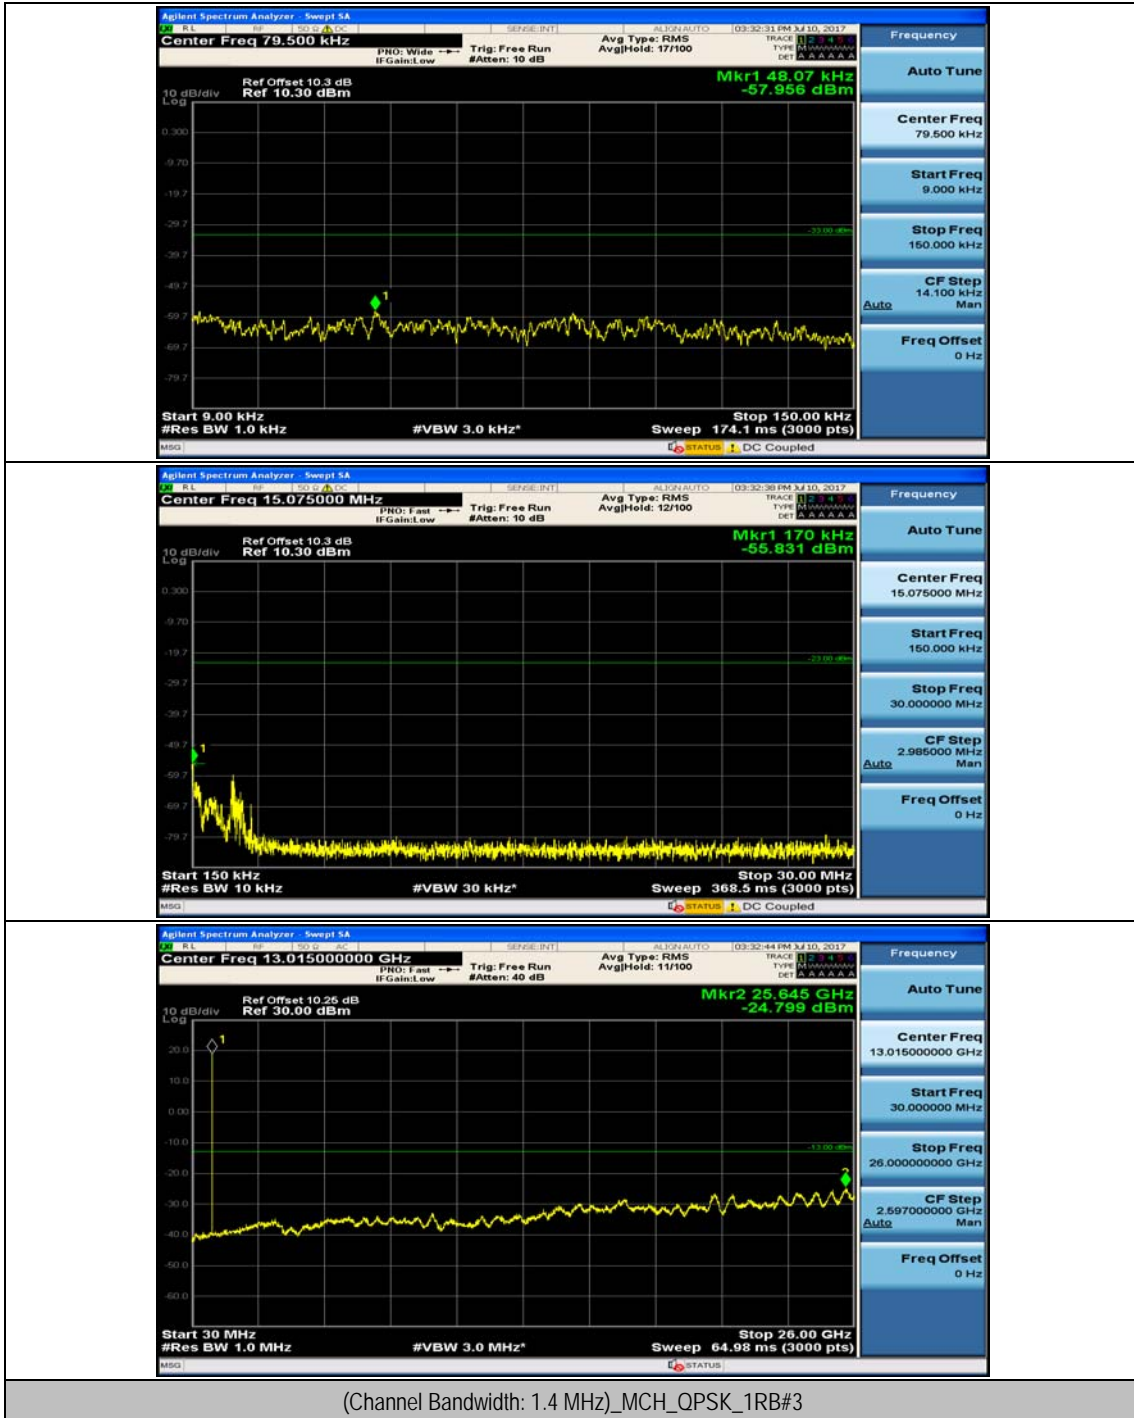

Channel Bandwidth: 10 MHz_HCH_16QAM_25RB#25

Channel Bandwidth: 10 MHz_HCH_16QAM_50RB#0

Appendix E: Conducted Spurious Emission

Test Graphs

Channel Bandwidth: 1.4 MHz

(Channel Bandwidth: 1.4 MHz)_MCH_16QAM_1RB#3

Channel Bandwidth: 3 MHz