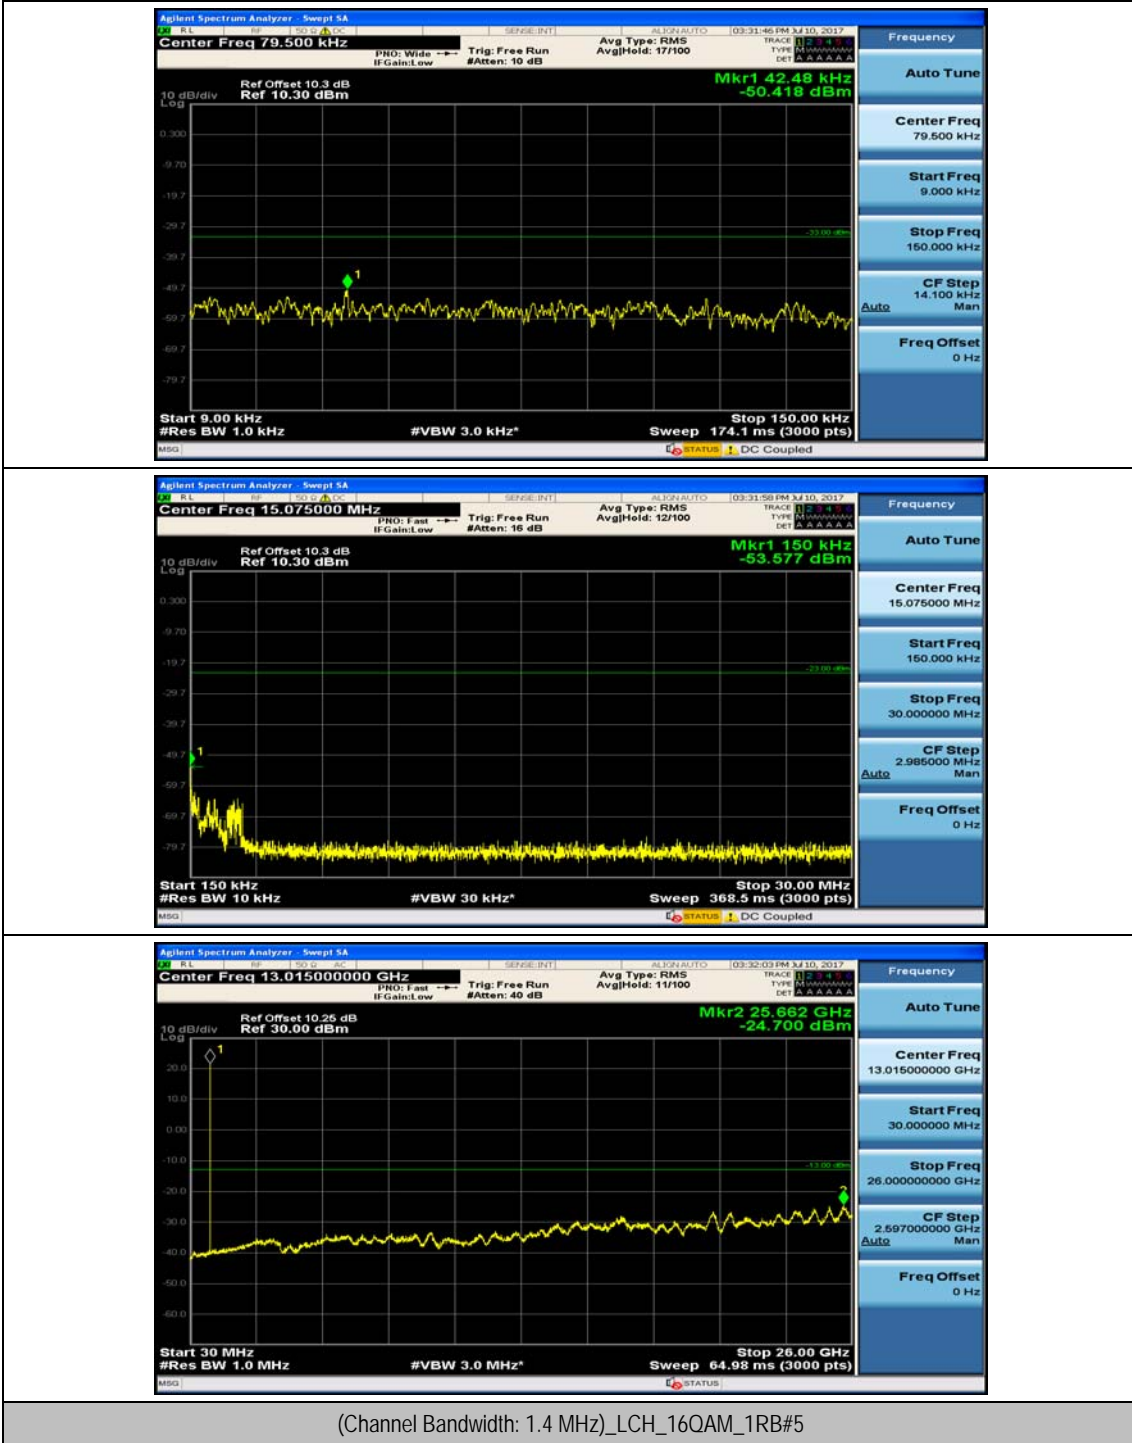

Channel Bandwidth: 10 MHz_HCH_16QAM_25RB#25

Channel Bandwidth: 10 MHz_HCH_16QAM_50RB#0

Appendix E: Conducted Spurious Emission

Test Graphs

Channel Bandwidth: 1.4 MHz

(Channel Bandwidth: 1.4 MHz)_MCH_16QAM_1RB#3

Channel Bandwidth: 3 MHz