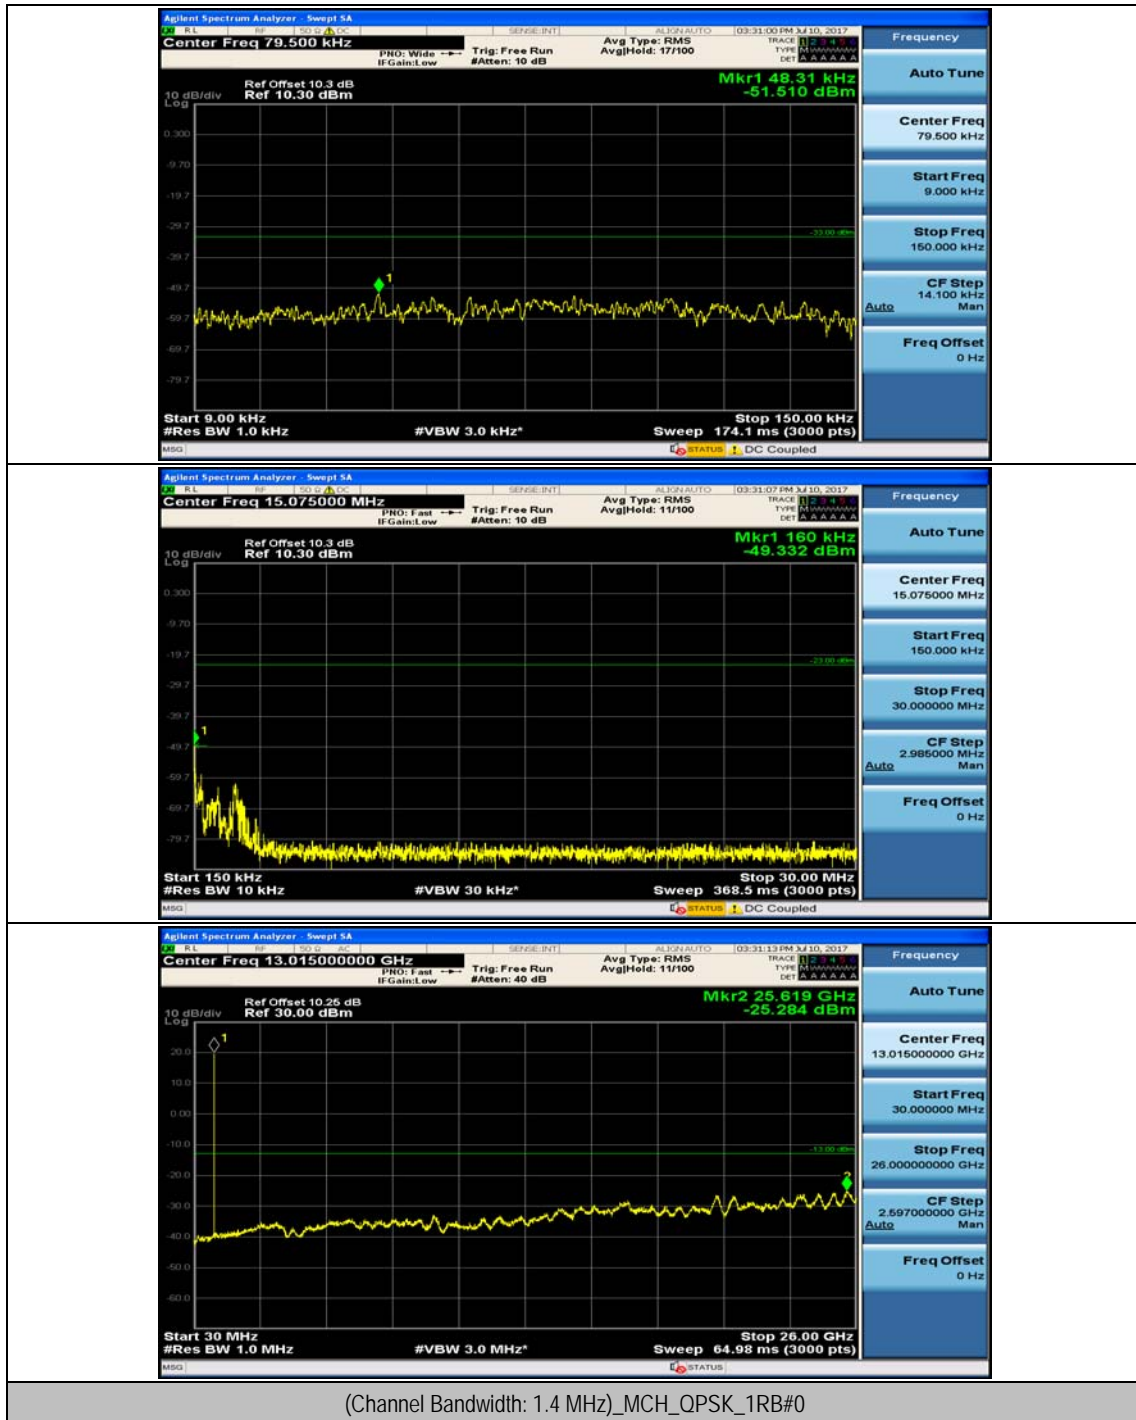

Channel Bandwidth: 10 MHz_HCH_16QAM_25RB#25

Channel Bandwidth: 10 MHz_HCH_16QAM_50RB#0

Appendix E: Conducted Spurious Emission

Test Graphs

Channel Bandwidth: 1.4 MHz

(Channel Bandwidth: 1.4 MHz)_MCH_16QAM_1RB#3

Channel Bandwidth: 3 MHz