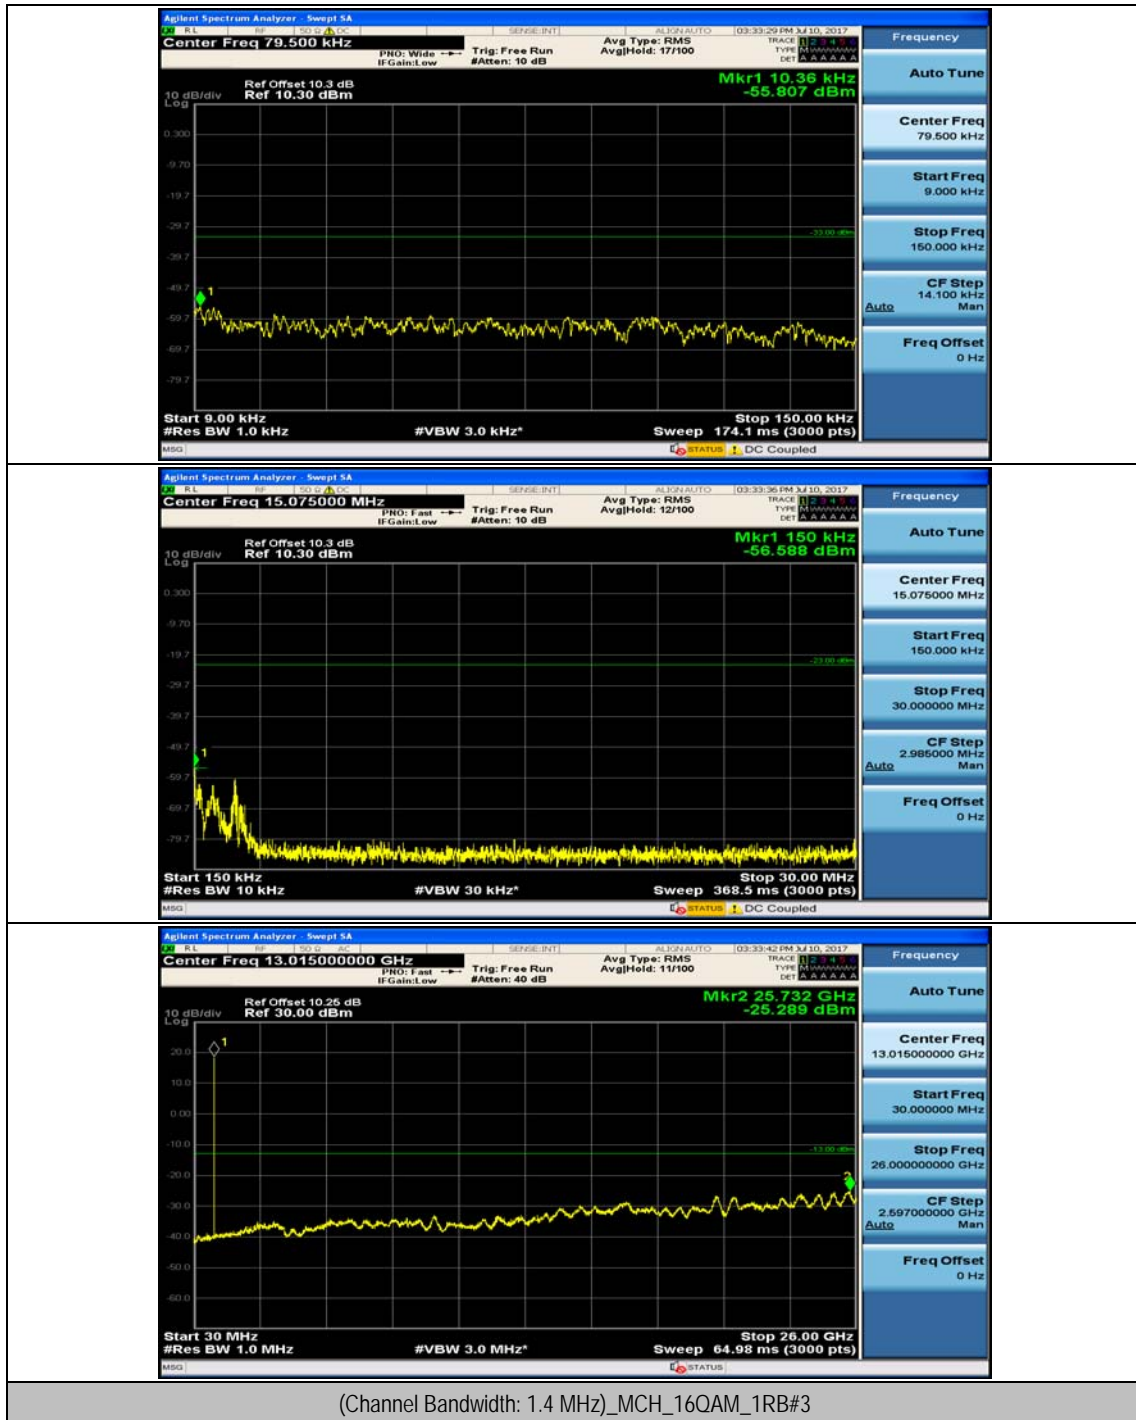

Channel Bandwidth: 10 MHz_HCH_16QAM_25RB#25

Channel Bandwidth: 10 MHz_HCH_16QAM_50RB#0

Appendix E: Conducted Spurious Emission

Test Graphs

Channel Bandwidth: 1.4 MHz

(Channel Bandwidth: 1.4 MHz)_MCH_16QAM_1RB#3

Channel Bandwidth: 3 MHz