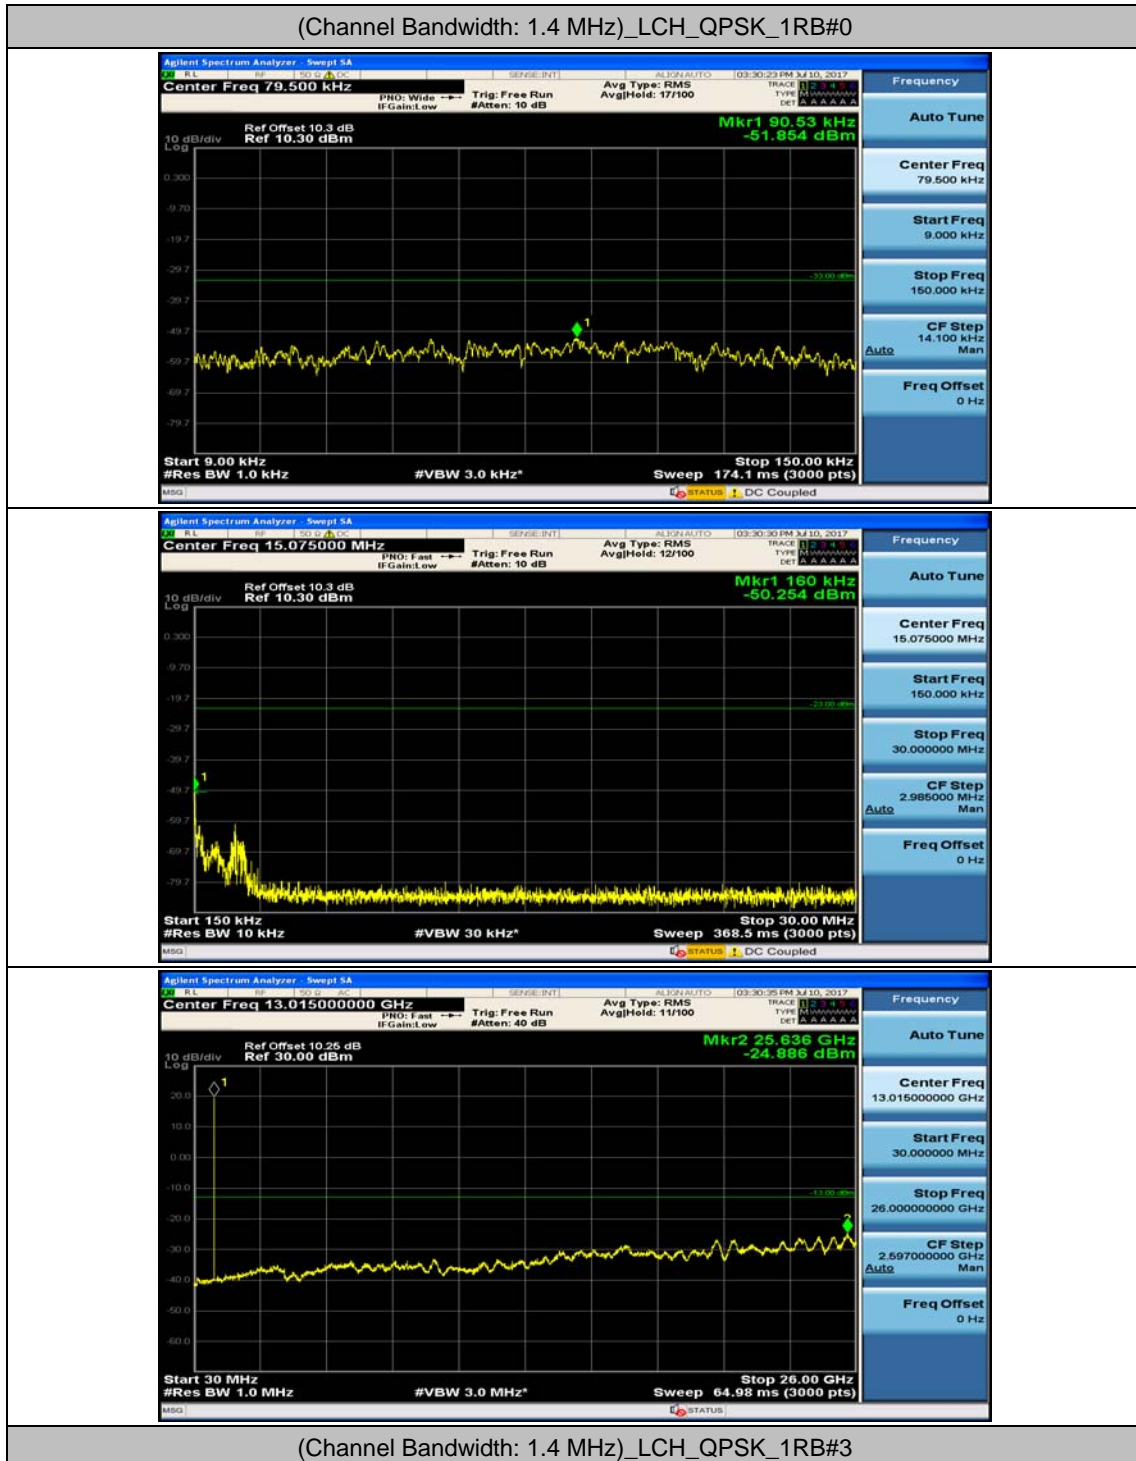

Channel Bandwidth: 10 MHz_HCH_16QAM_25RB#25

Channel Bandwidth: 10 MHz_HCH_16QAM_50RB#0

Appendix E: Conducted Spurious Emission

Test Graphs

Channel Bandwidth: 1.4 MHz

(Channel Bandwidth: 1.4 MHz)_MCH_16QAM_1RB#3

Channel Bandwidth: 3 MHz