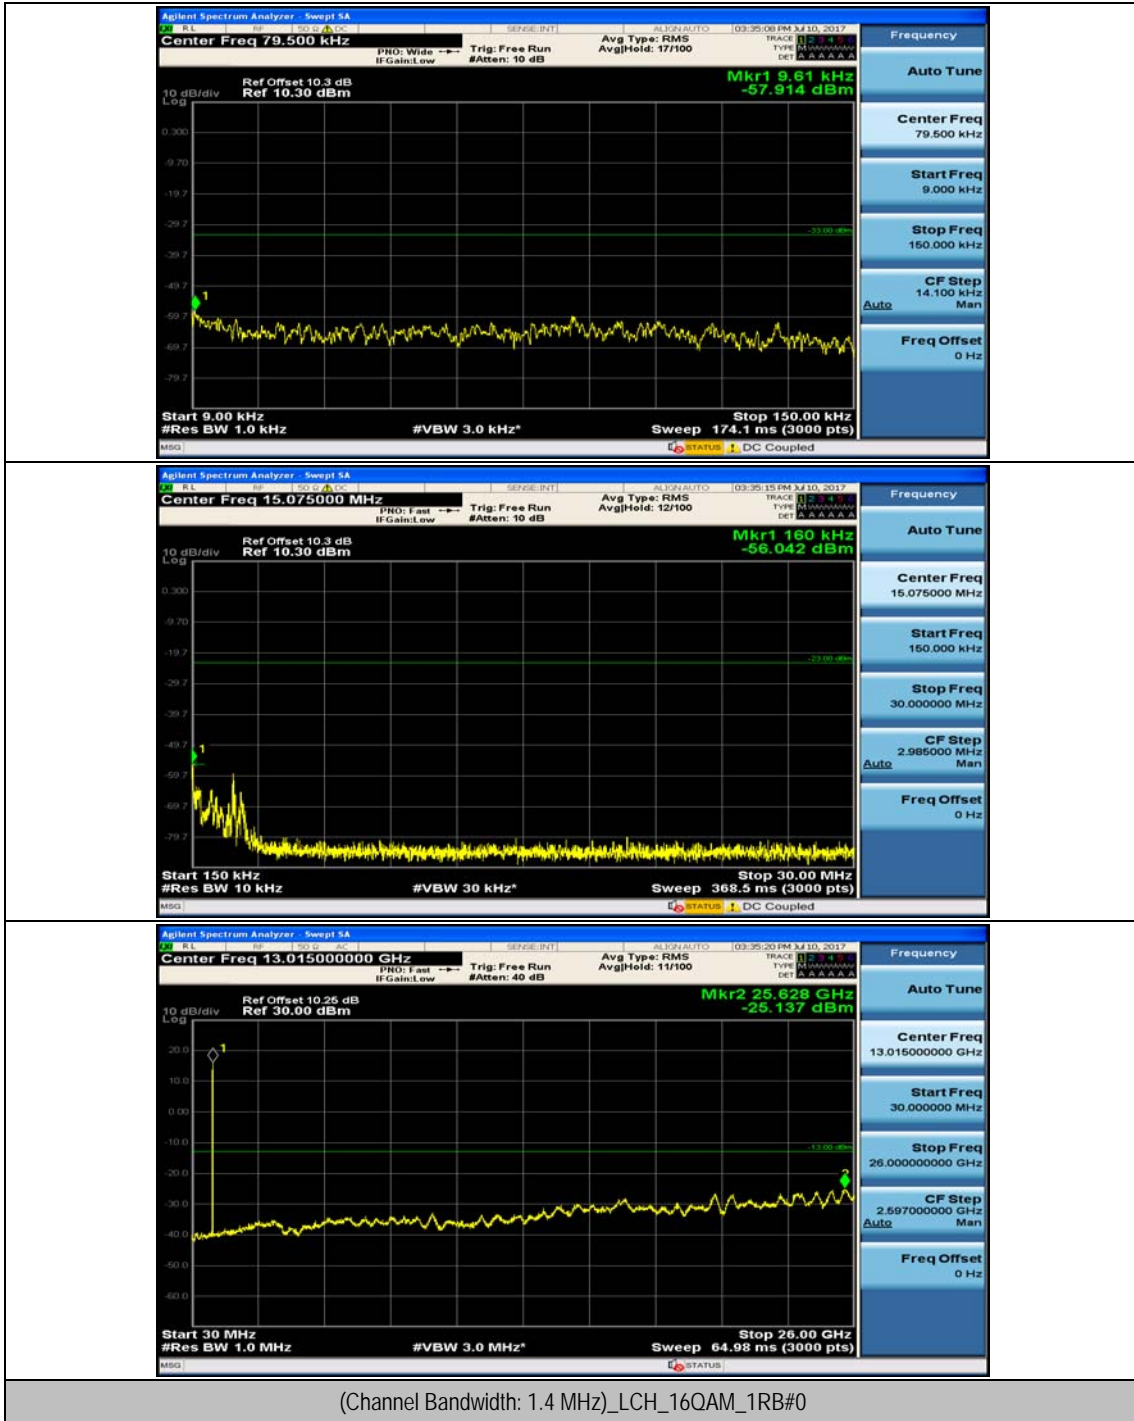

Channel Bandwidth: 10 MHz_HCH_16QAM_25RB#25

Channel Bandwidth: 10 MHz_HCH_16QAM_50RB#0

Appendix E: Conducted Spurious Emission

Test Graphs

Channel Bandwidth: 1.4 MHz

(Channel Bandwidth: 1.4 MHz)_MCH_16QAM_1RB#3

Channel Bandwidth: 3 MHz