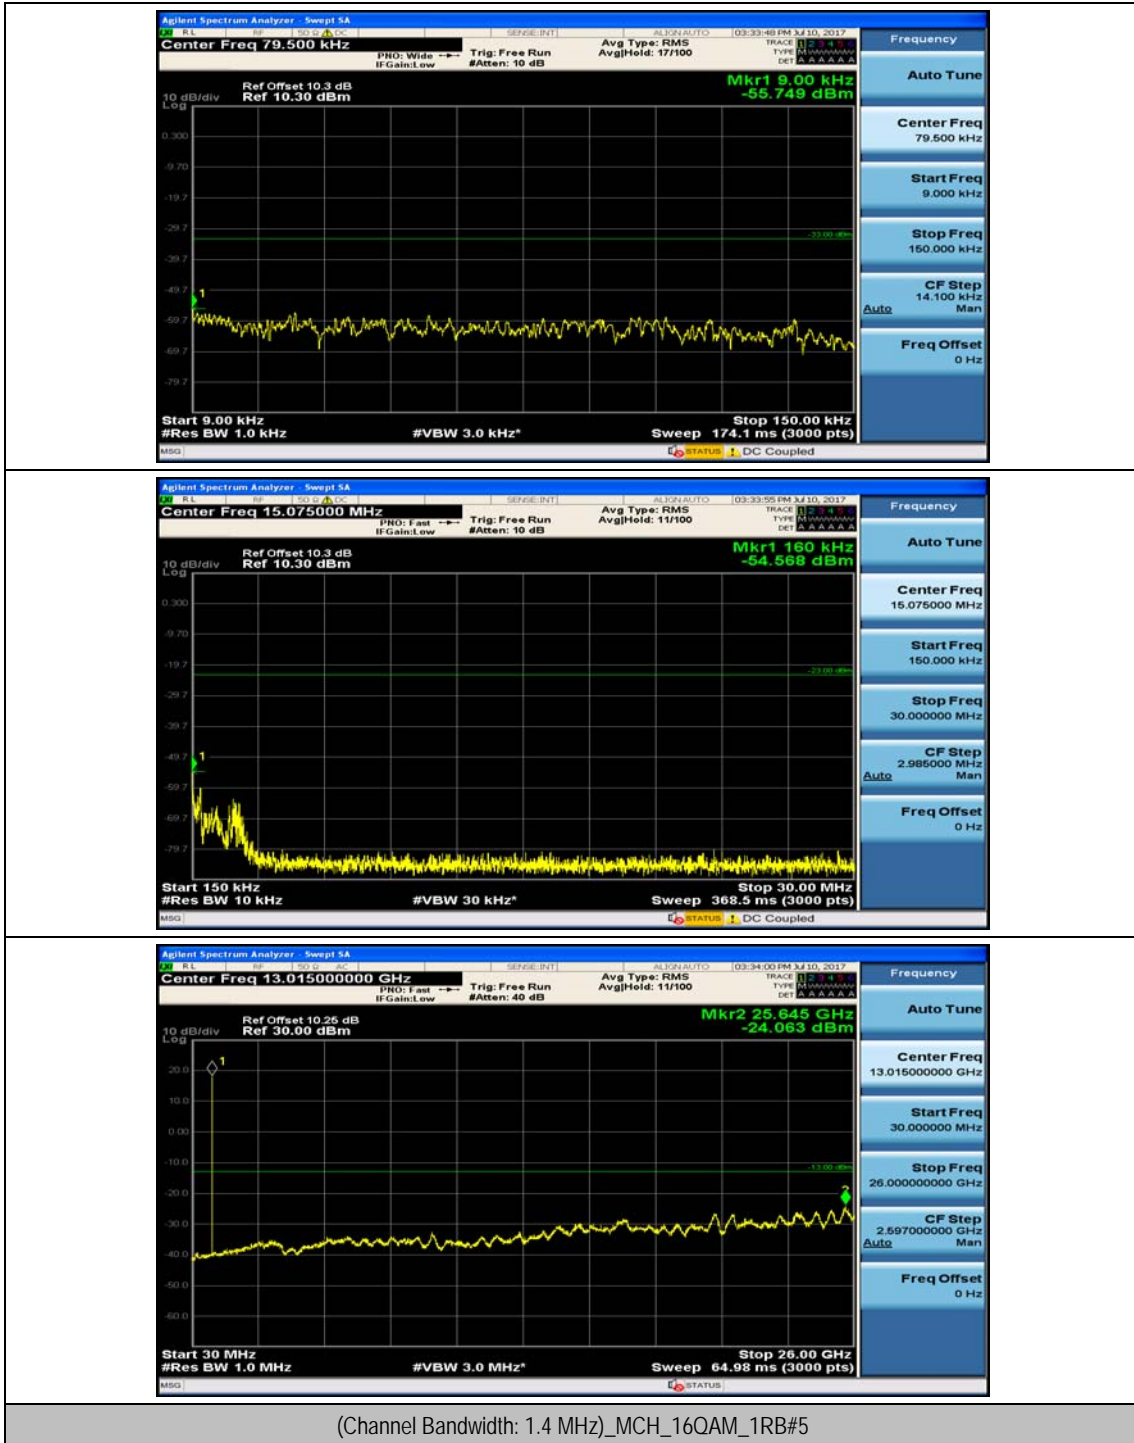

Channel Bandwidth: 10 MHz_HCH_16QAM_25RB#25

Channel Bandwidth: 10 MHz_HCH_16QAM_50RB#0

Appendix E: Conducted Spurious Emission

Test Graphs

Channel Bandwidth: 1.4 MHz

(Channel Bandwidth: 1.4 MHz)_MCH_16QAM_1RB#3

Channel Bandwidth: 3 MHz