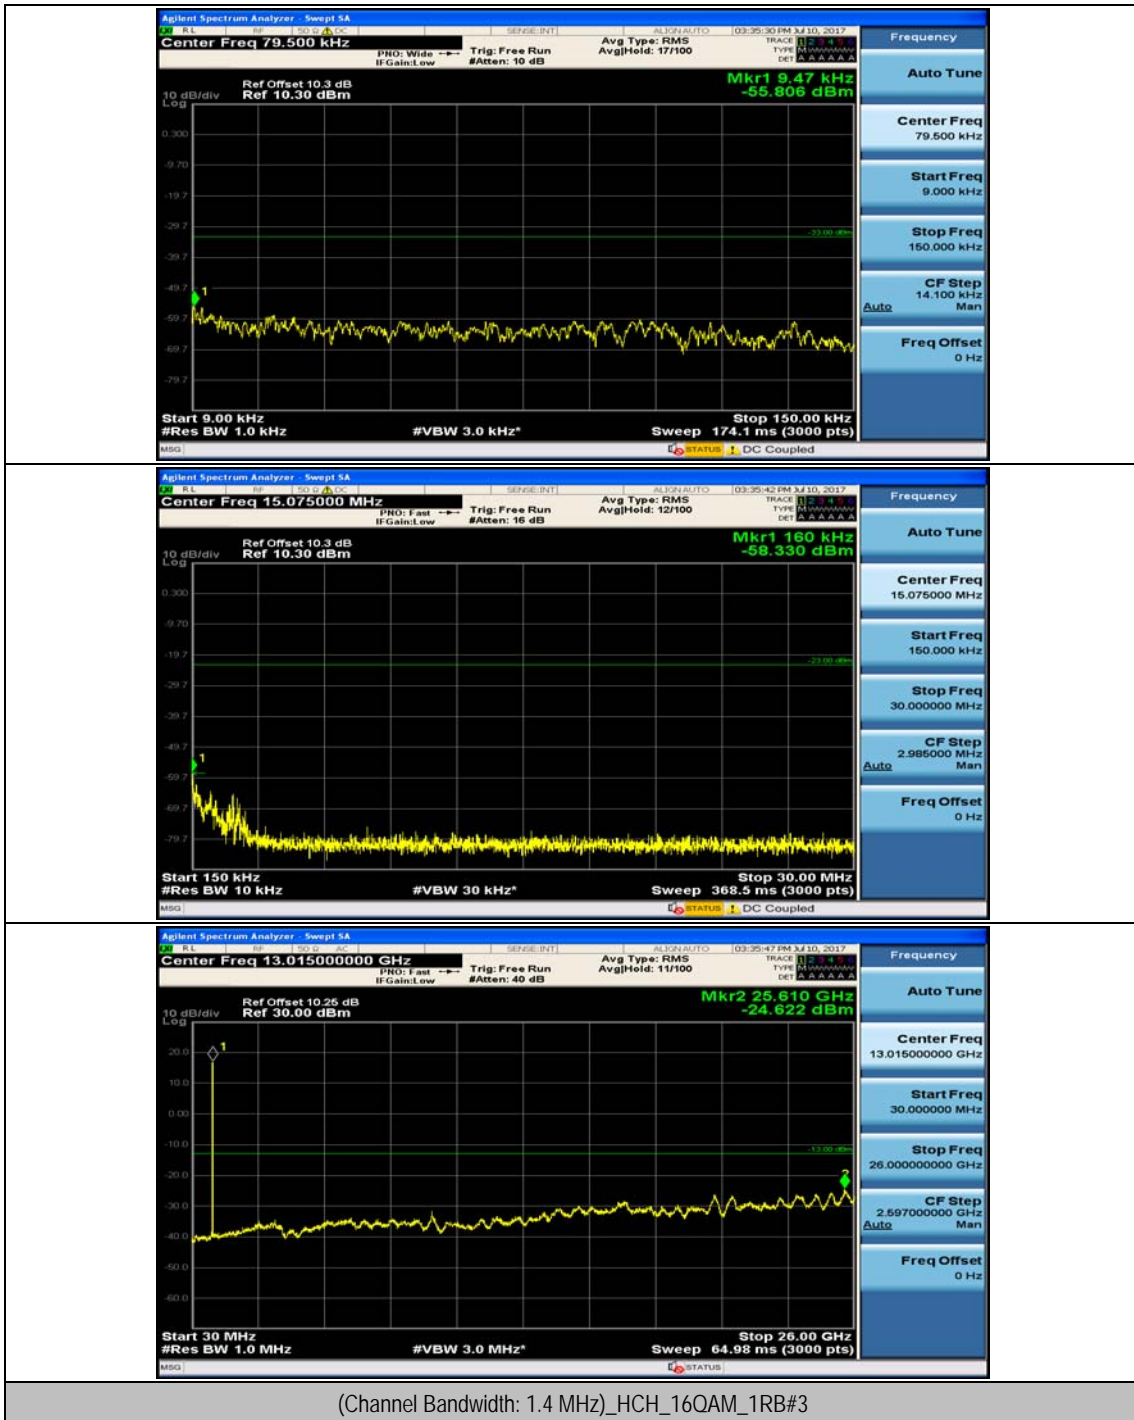

Channel Bandwidth: 10 MHz_HCH_16QAM_25RB#25

Channel Bandwidth: 10 MHz_HCH_16QAM_50RB#0

Appendix E: Conducted Spurious Emission

Test Graphs

Channel Bandwidth: 1.4 MHz

(Channel Bandwidth: 1.4 MHz)_MCH_16QAM_1RB#3

Channel Bandwidth: 3 MHz