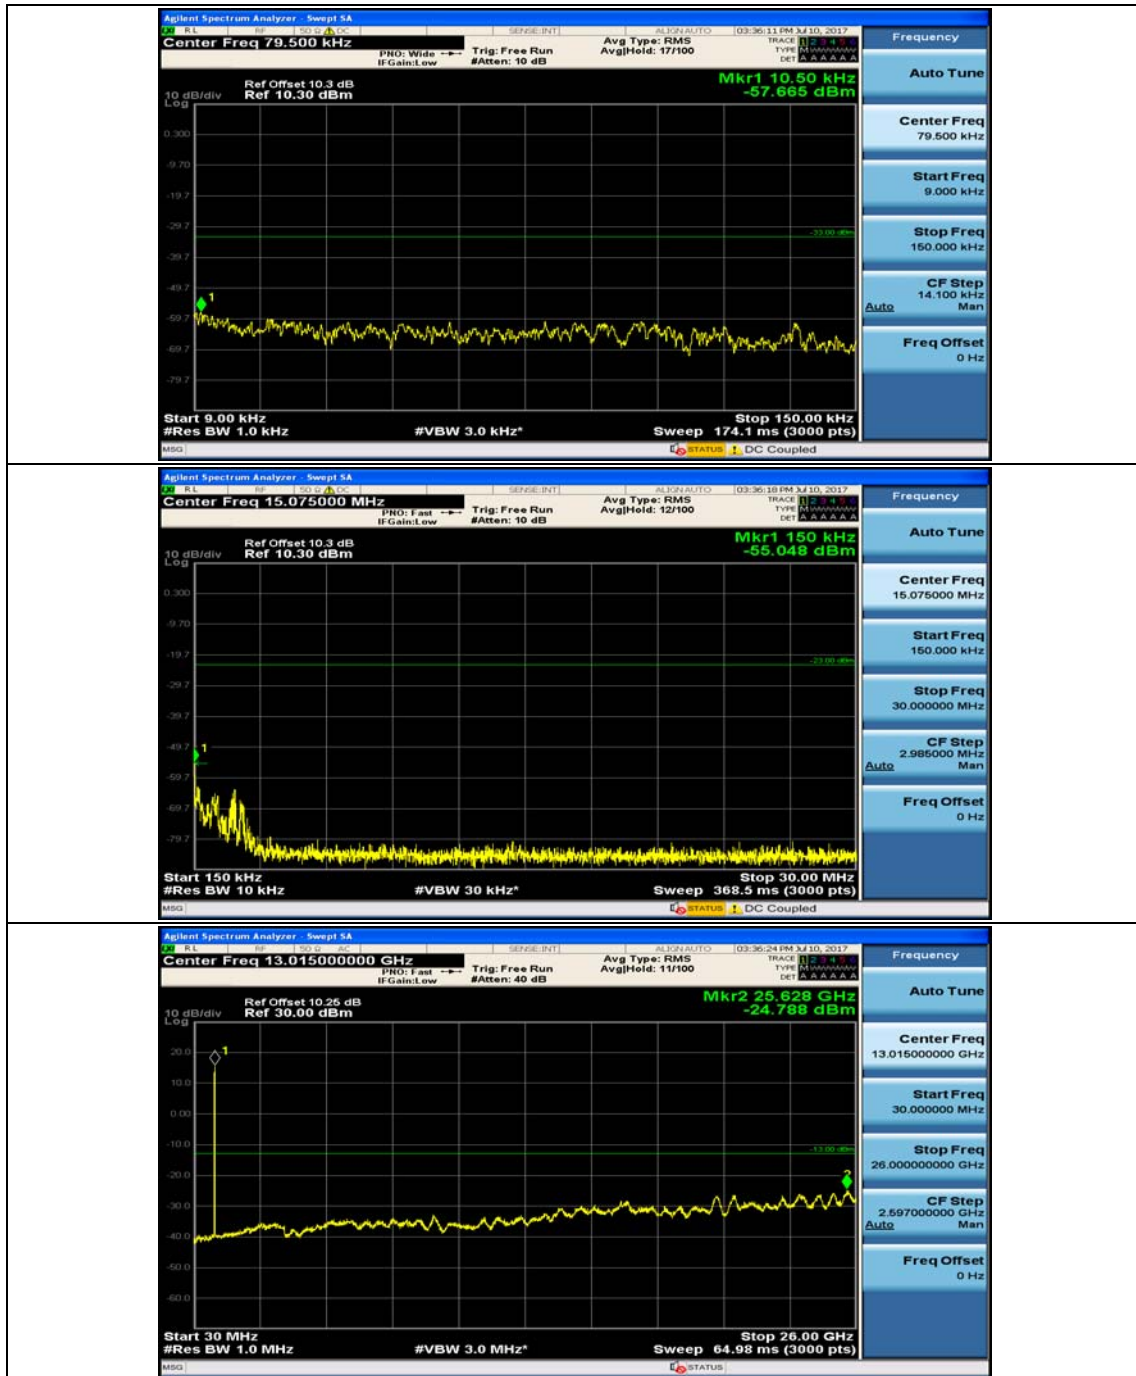

Channel Bandwidth: 10 MHz_HCH_16QAM_25RB#25

Channel Bandwidth: 10 MHz_HCH_16QAM_50RB#0

Appendix E: Conducted Spurious Emission

Test Graphs

Channel Bandwidth: 1.4 MHz

(Channel Bandwidth: 1.4 MHz)_MCH_16QAM_1RB#3

Channel Bandwidth: 3 MHz