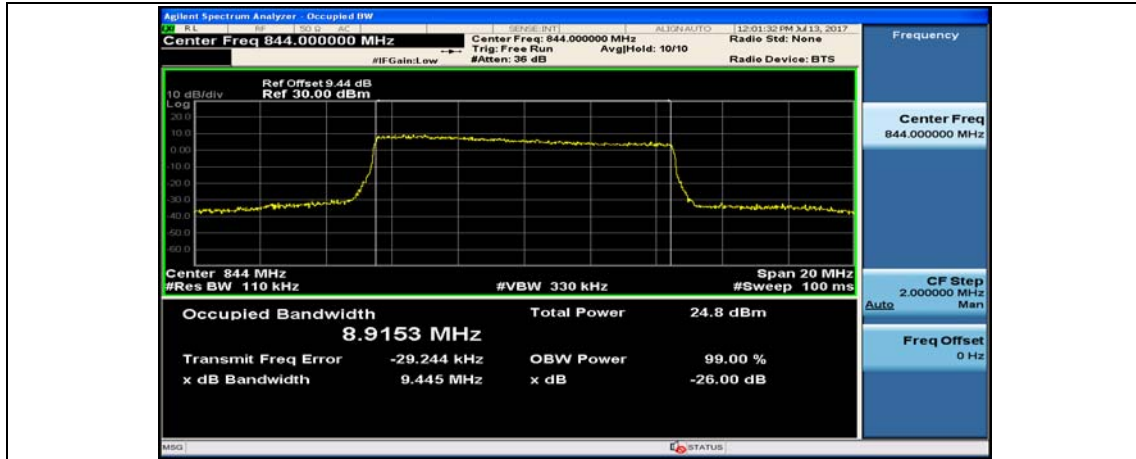

Channel Bandwidth: 10 MHz_HCH_16QAM_50RB#0