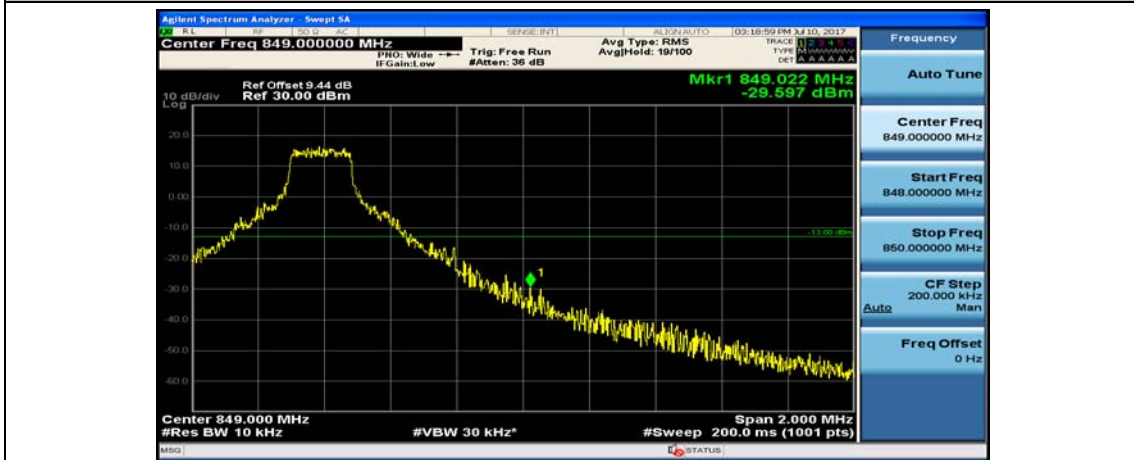

(Channel Bandwidth: 1.4 MHz)_HCH_16QAM_1RB#3