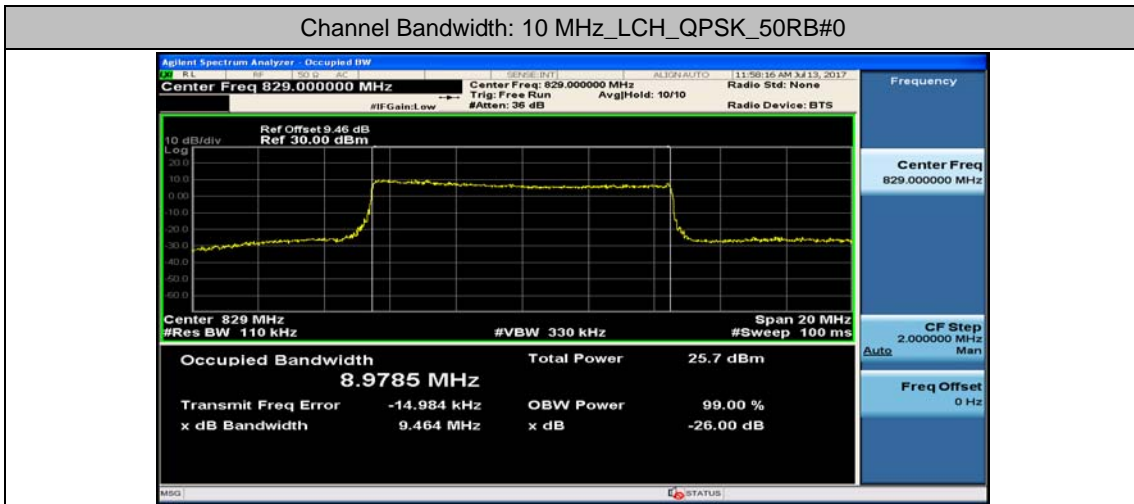

Channel Bandwidth: 5 MHz

(Channel Bandwidth: 5 MHz)_LCH_16QAM_25RB#0

(Channel Bandwidth: 5 MHz)_MCH_16QAM_25RB#0

(Channel Bandwidth: 5 MHz)_HCH_16QAM_25RB#0

Channel Bandwidth: 10 MHz

Channel Bandwidth: 10 MHz_LCH_16QAM_50RB#0