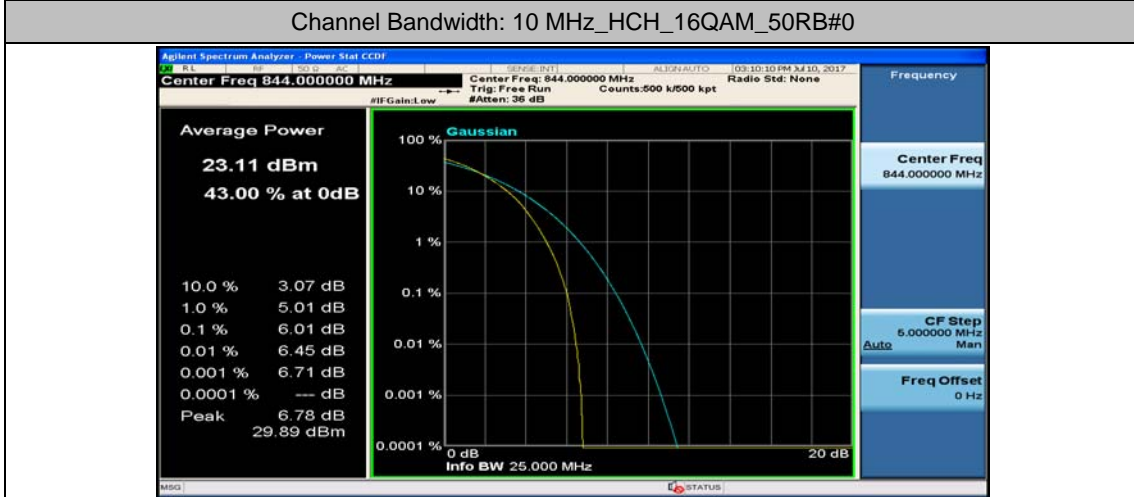

Channel Bandwidth: 10 MHz_MCH_16QAM_50RB#0

Channel Bandwidth: 10 MHz_HCH_16QAM_1RB#0

Channel Bandwidth: 10 MHz_HCH_16QAM_1RB#24

Appendix C: 26dB Bandwidth and Occupied Bandwidth

Test Result

Channel Bandwidth: 1.4 MHz