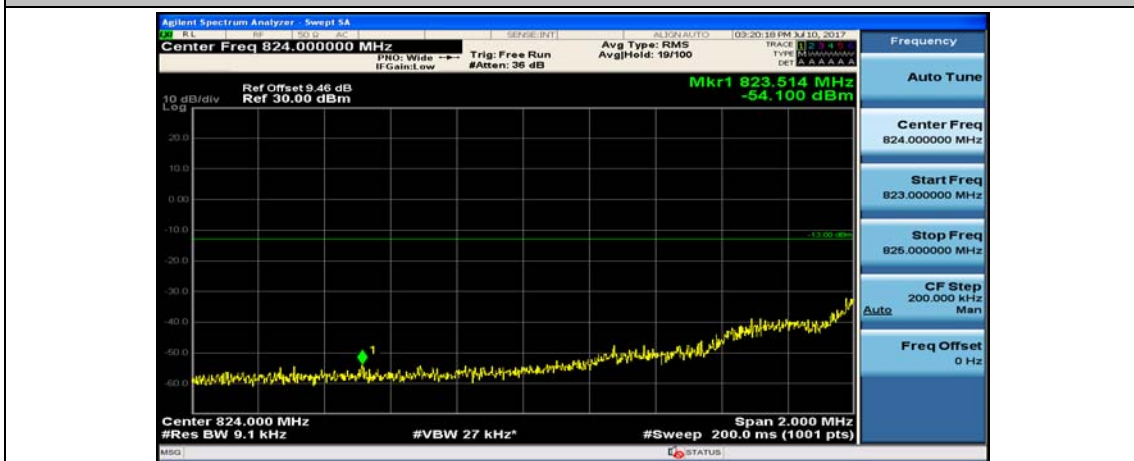

(Channel Bandwidth: 1.4 MHz)_HCH_16QAM_6RB#0

Channel Bandwidth: 3 MHz

(Channel Bandwidth: 3 MHz)_LCH_QPSK_1RB#0

(Channel Bandwidth: 3 MHz)_LCH_QPSK_1RB#7

(Channel Bandwidth: 3 MHz)_LCH_QPSK_1RB#14

(Channel Bandwidth: 3 MHz)_LCH_QPSK_8RB#0