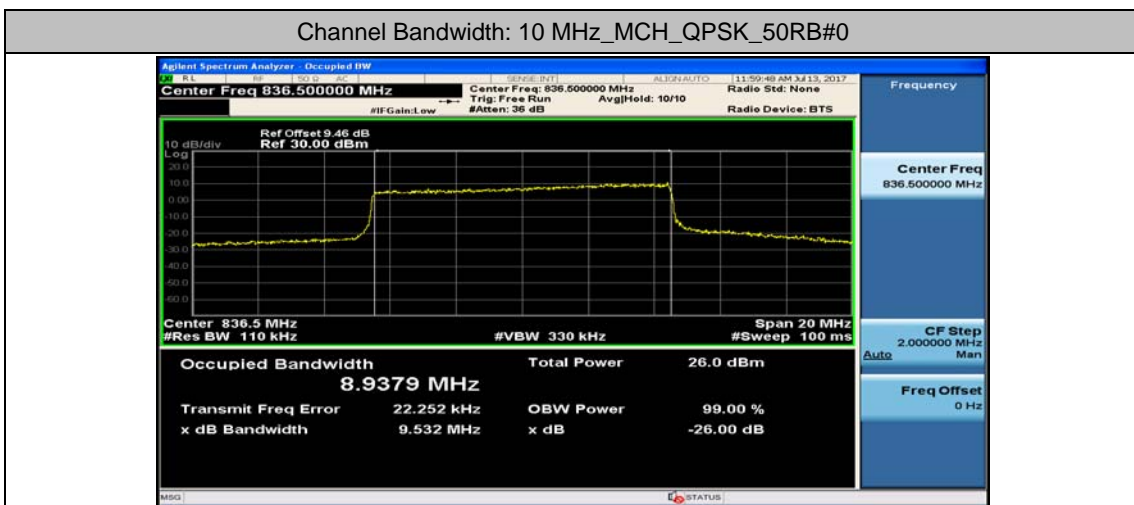

Channel Bandwidth: 5 MHz

(Channel Bandwidth: 5 MHz)_LCH_16QAM_25RB#0

(Channel Bandwidth: 5 MHz)_MCH_16QAM_25RB#0

(Channel Bandwidth: 5 MHz)_HCH_16QAM_25RB#0

Channel Bandwidth: 10 MHz

Channel Bandwidth: 10 MHz_LCH_16QAM_50RB#0