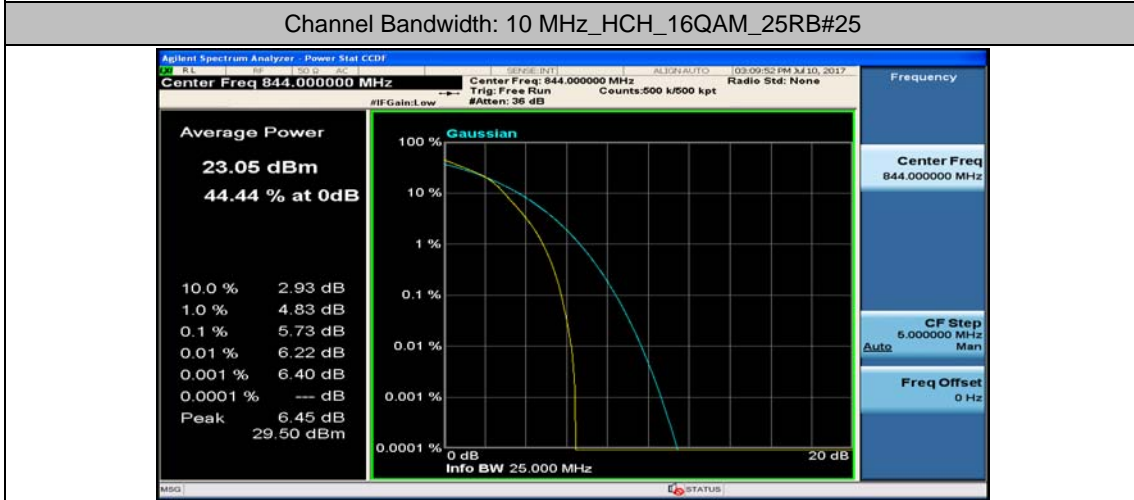

Channel Bandwidth: 10 MHz_MCH_16QAM_50RB#0

Channel Bandwidth: 10 MHz_HCH_16QAM_1RB#0

Channel Bandwidth: 10 MHz_HCH_16QAM_1RB#24

Appendix C: 26dB Bandwidth and Occupied Bandwidth

Test Result

Channel Bandwidth: 1.4 MHz