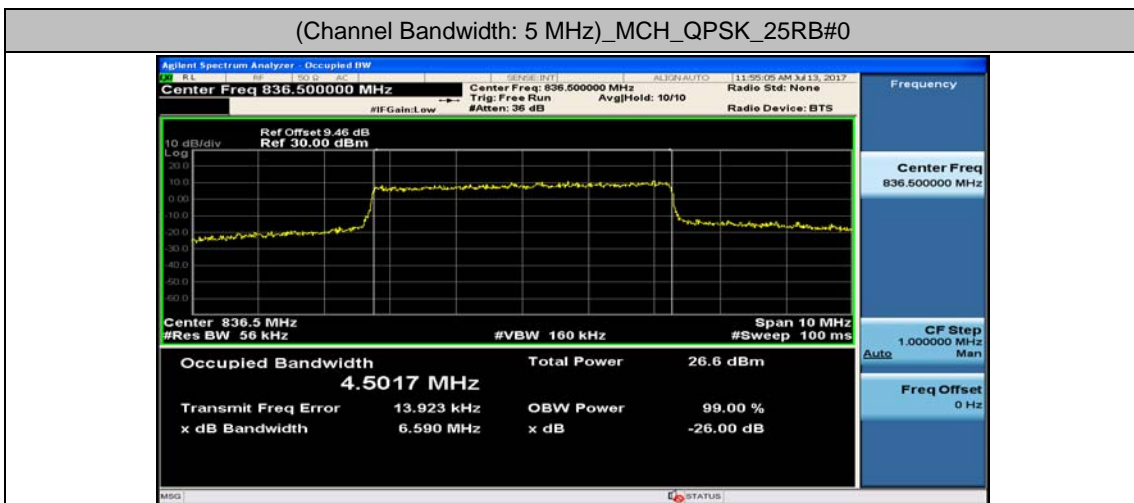

(Channel Bandwidth: 3 MHz)_MCH_QPSK_15RB#0

(Channel Bandwidth: 3 MHz)_HCH_QPSK_15RB#0

(Channel Bandwidth: 3 MHz)_LCH_16QAM_15RB#0

(Channel Bandwidth: 3 MHz)_MCH_16QAM_15RB#0

(Channel Bandwidth: 3 MHz)_HCH_16QAM_15RB#0

Channel Bandwidth: 5 MHz

(Channel Bandwidth: 5 MHz)_LCH_16QAM_25RB#0

(Channel Bandwidth: 5 MHz)_MCH_16QAM_25RB#0

(Channel Bandwidth: 5 MHz)_HCH_16QAM_25RB#0

Channel Bandwidth: 10 MHz

Channel Bandwidth: 10 MHz_LCH_16QAM_50RB#0