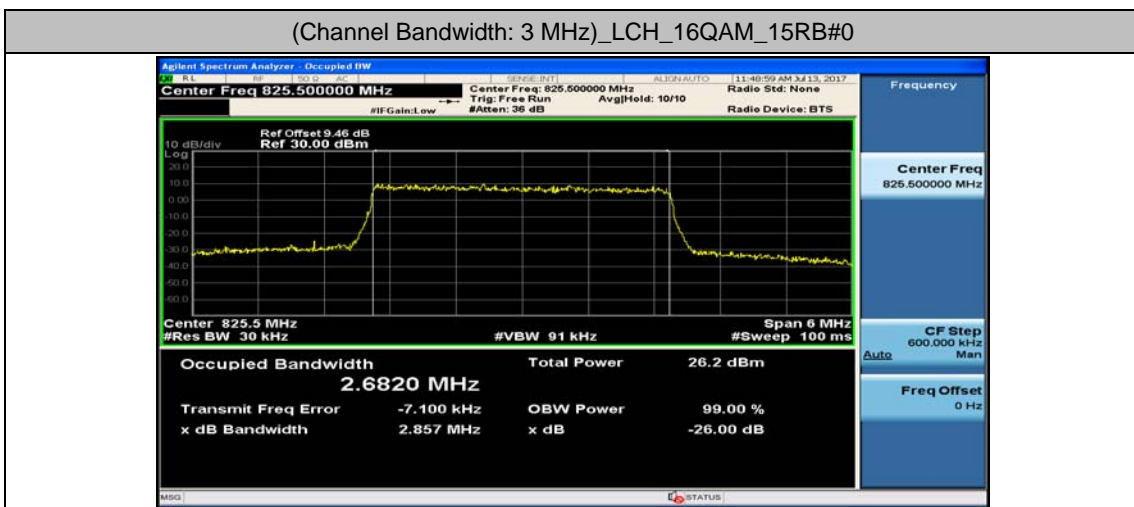

(Channel Bandwidth: 3 MHz)_LCH_16QAM_15RB#0