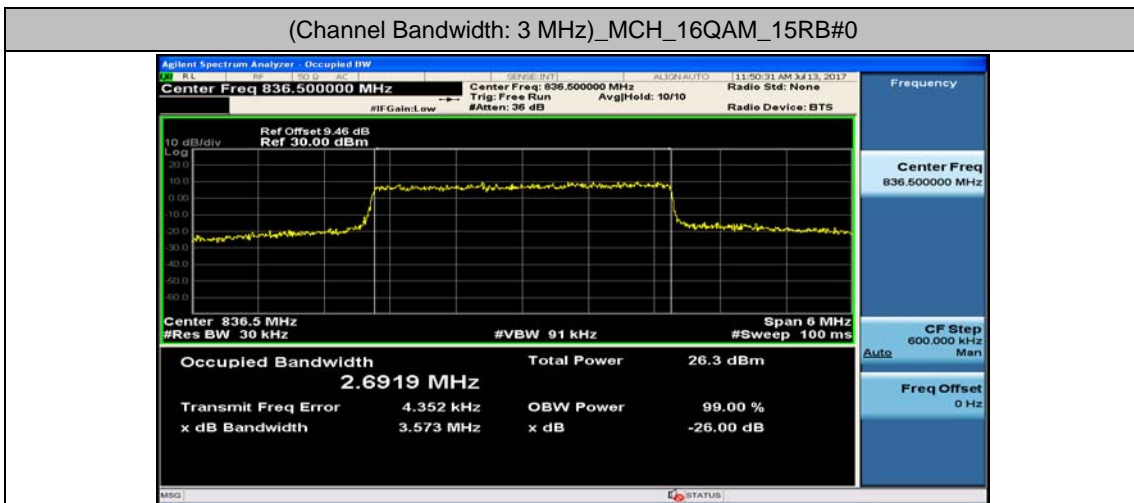

(Channel Bandwidth: 3 MHz)_MCH_QPSK_15RB#0

(Channel Bandwidth: 3 MHz)_HCH_QPSK_15RB#0

(Channel Bandwidth: 3 MHz)_LCH_16QAM_15RB#0

(Channel Bandwidth: 3 MHz)_MCH_16QAM_15RB#0

(Channel Bandwidth: 3 MHz)_HCH_16QAM_15RB#0

Channel Bandwidth: 5 MHz

(Channel Bandwidth: 5 MHz)_LCH_16QAM_25RB#0

(Channel Bandwidth: 5 MHz)_MCH_16QAM_25RB#0

(Channel Bandwidth: 5 MHz)_HCH_16QAM_25RB#0

Channel Bandwidth: 10 MHz

Channel Bandwidth: 10 MHz_LCH_16QAM_50RB#0