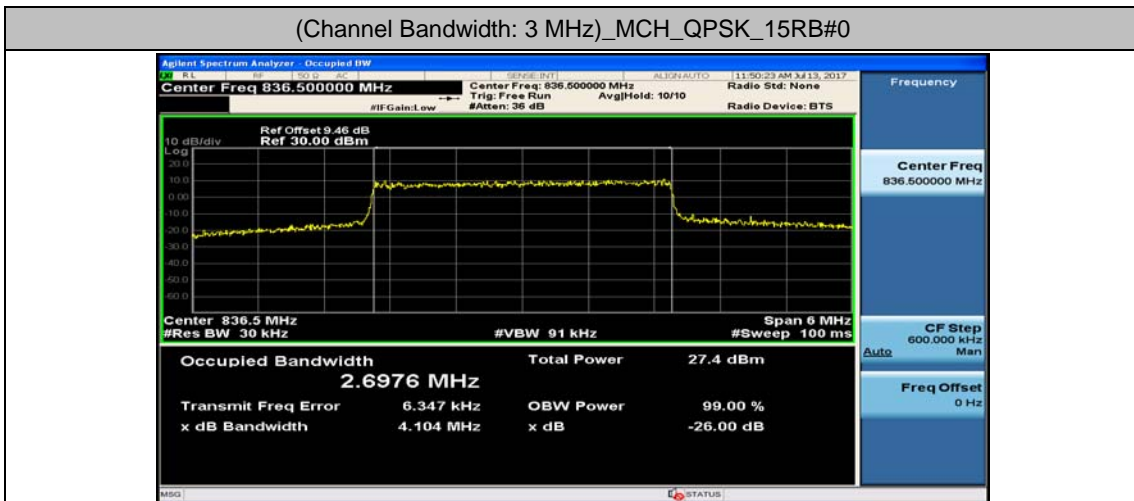

Channel Bandwidth: 3 MHz