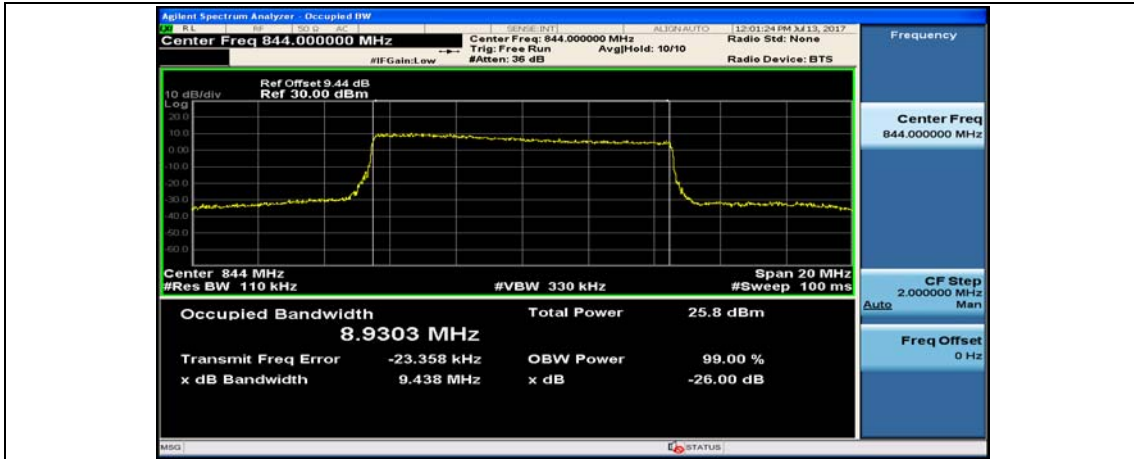

Channel Bandwidth: 5 MHz

(Channel Bandwidth: 5 MHz)_LCH_16QAM_25RB#0

(Channel Bandwidth: 5 MHz)_MCH_16QAM_25RB#0

(Channel Bandwidth: 5 MHz)_HCH_16QAM_25RB#0

Channel Bandwidth: 10 MHz

Channel Bandwidth: 10 MHz_LCH_16QAM_50RB#0