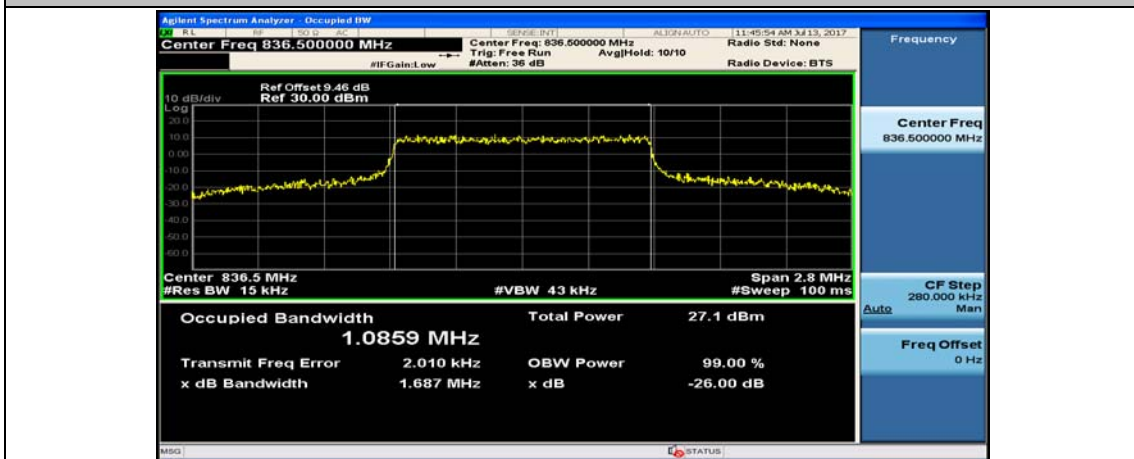

Test Graphs

Channel Bandwidth: 1.4 MHz

(Channel Bandwidth: 1.4 MHz)_LCH_16QAM_6RB#0

(Channel Bandwidth: 1.4 MHz)_MCH_16QAM_6RB#0

(Channel Bandwidth: 1.4 MHz)_HCH_16QAM_6RB#0

Channel Bandwidth: 3 MHz

(Channel Bandwidth: 3 MHz)_LCH_QPSK_15RB#0