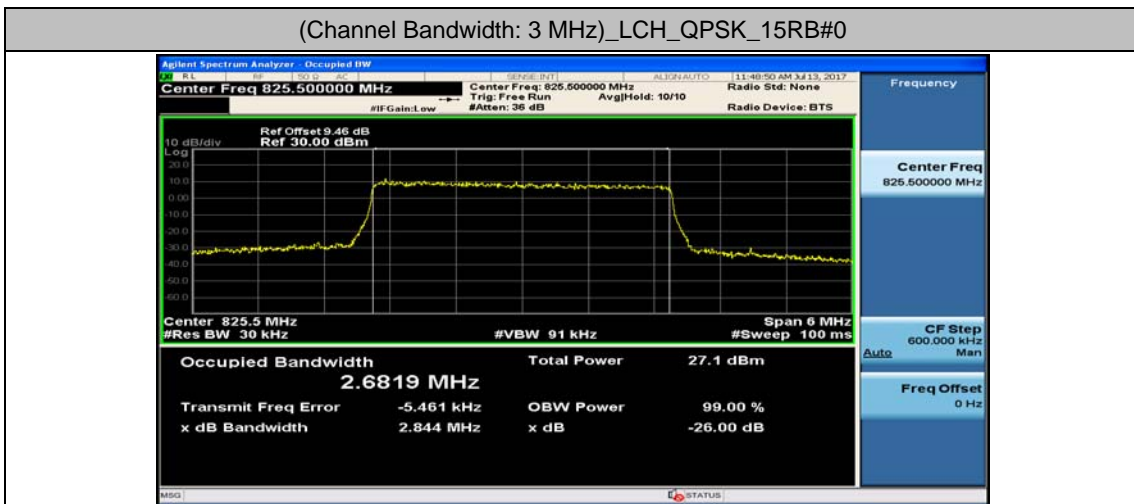

Test Graphs

Channel Bandwidth: 1.4 MHz

(Channel Bandwidth: 1.4 MHz)_LCH_16QAM_6RB#0

(Channel Bandwidth: 1.4 MHz)_MCH_16QAM_6RB#0

(Channel Bandwidth: 1.4 MHz)_HCH_16QAM_6RB#0

Channel Bandwidth: 3 MHz

(Channel Bandwidth: 3 MHz)_LCH_QPSK_15RB#0