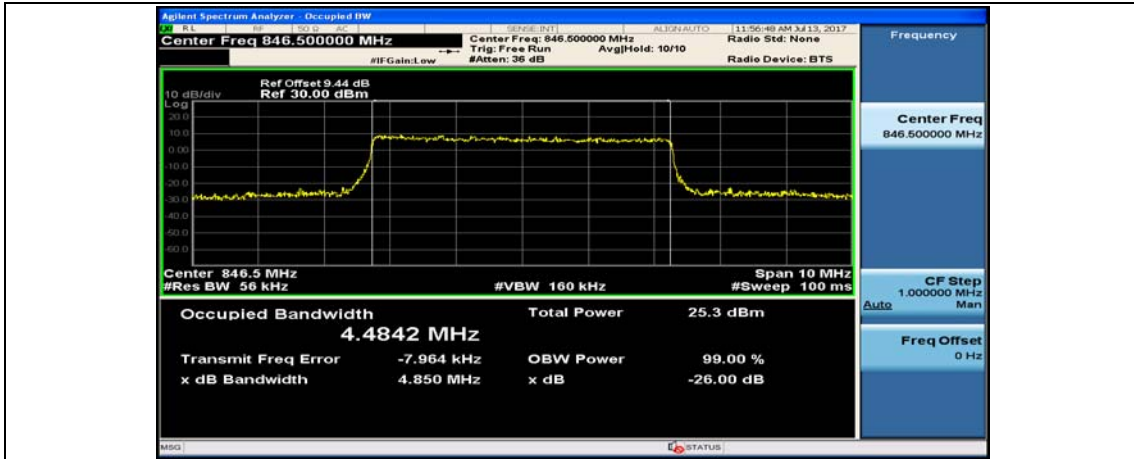

Channel Bandwidth: 5 MHz

(Channel Bandwidth: 5 MHz)_LCH_16QAM_25RB#0

(Channel Bandwidth: 5 MHz)_MCH_16QAM_25RB#0

(Channel Bandwidth: 5 MHz)_HCH_16QAM_25RB#0

Channel Bandwidth: 10 MHz

Channel Bandwidth: 10 MHz_LCH_16QAM_50RB#0