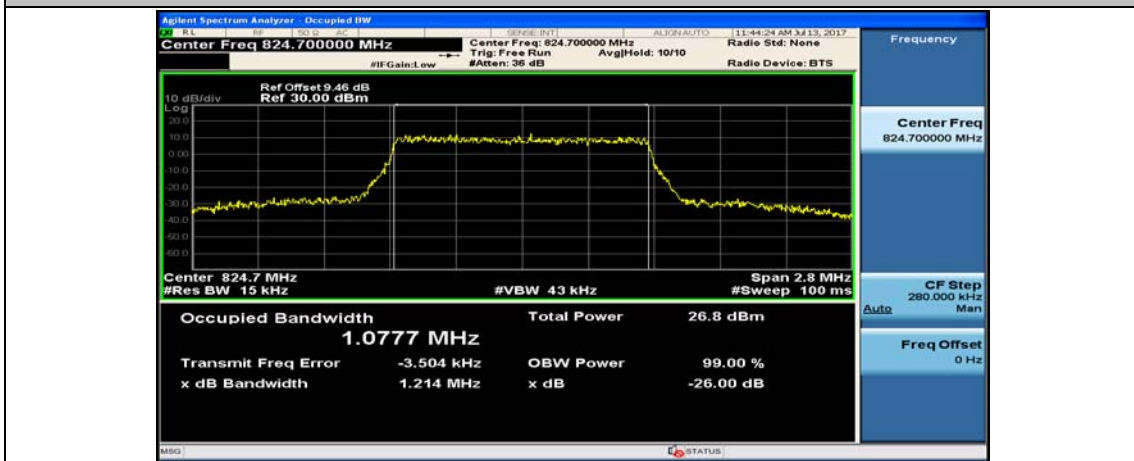

(Channel Bandwidth: 1.4 MHz)_LCH_16QAM_6RB#0