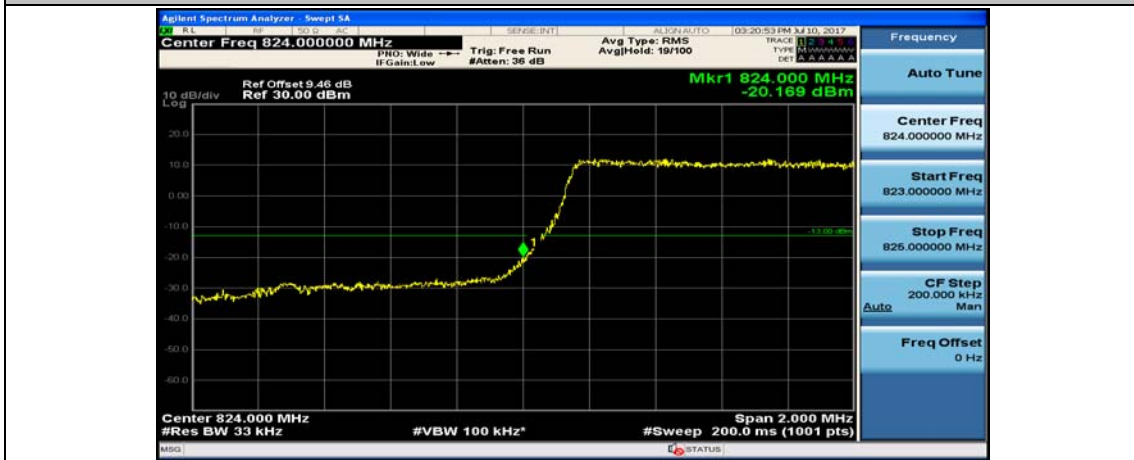

(Channel Bandwidth: 1.4 MHz)_HCH_16QAM_6RB#0

Channel Bandwidth: 3 MHz

(Channel Bandwidth: 3 MHz)_LCH_QPSK_1RB#0

(Channel Bandwidth: 3 MHz)_LCH_QPSK_1RB#7

(Channel Bandwidth: 3 MHz)_LCH_QPSK_1RB#14

(Channel Bandwidth: 3 MHz)_LCH_QPSK_8RB#0