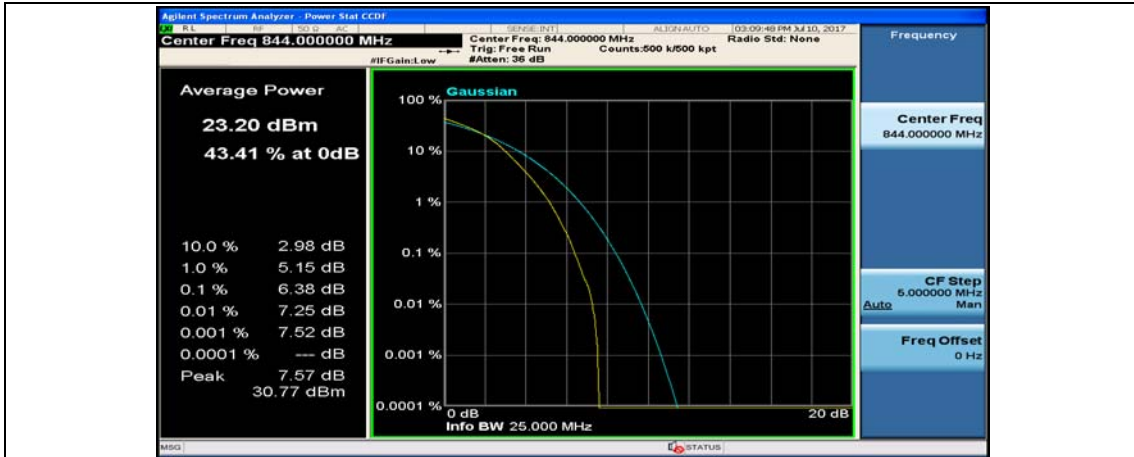

Channel Bandwidth: 10 MHz_MCH_16QAM_50RB#0

Channel Bandwidth: 10 MHz_HCH_16QAM_1RB#0

Channel Bandwidth: 10 MHz_HCH_16QAM_1RB#24

Appendix C: 26dB Bandwidth and Occupied Bandwidth

Test Result

Channel Bandwidth: 1.4 MHz