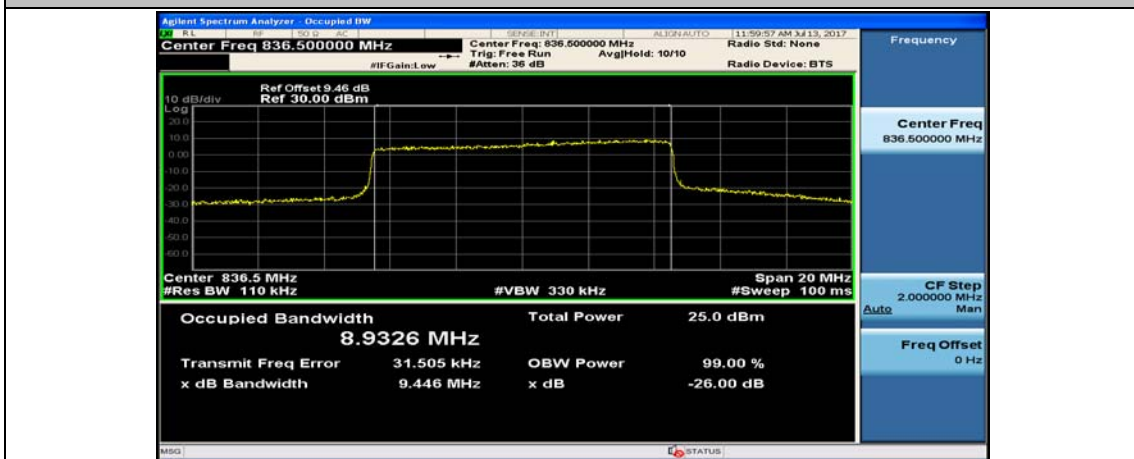

Channel Bandwidth: 10 MHz_MCH_16QAM_50RB#0