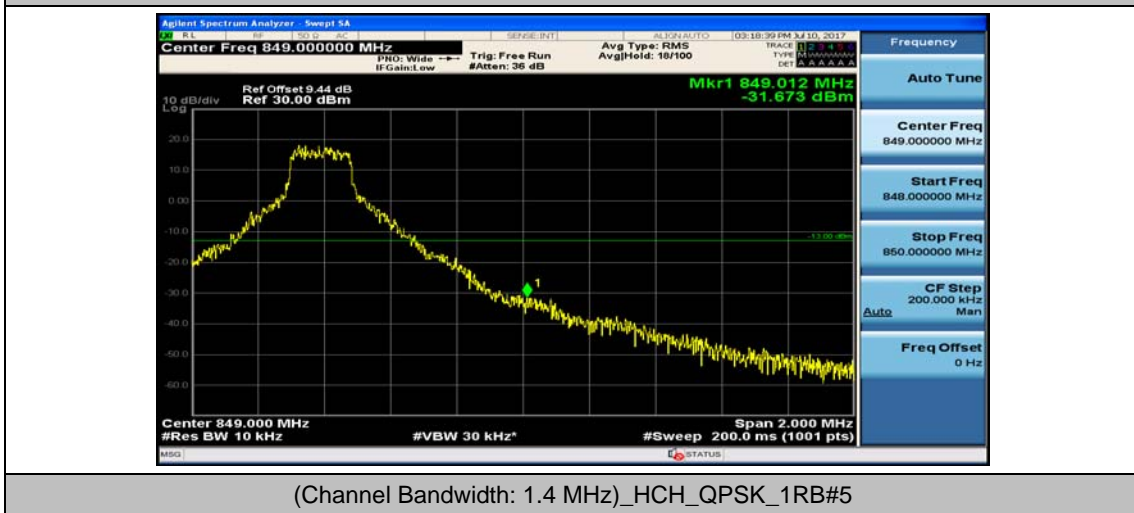

(Channel Bandwidth: 1.4 MHz)_HCH_QPSK_1RB#3

(Channel Bandwidth: 1.4 MHz)_HCH_QPSK_1RB#5