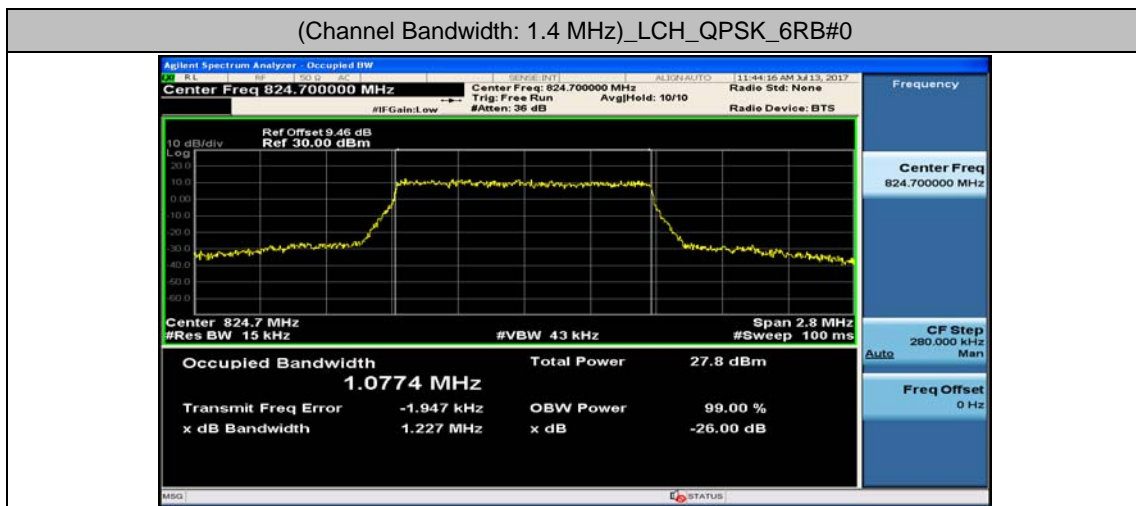

Channel Bandwidth: 10 MHz

Channel Bandwidth: 10 MHz						
Modulation	Channel	RB Configuration		Occupied Bandwidth (MHz)	26dB Bandwidth (MHz)	Verdict
		Size	Offset			
QPSK	LCH	50	0	8.9785	9.464	PASS
	MCH	50	0	8.9379	9.532	PASS
	HCH	50	0	8.9303	9.438	PASS
16QAM	LCH	50	0	8.9694	9.503	PASS
	MCH	50	0	8.9326	9.446	PASS
	HCH	50	0	8.9153	9.445	PASS

Test Graphs

Channel Bandwidth: 1.4 MHz