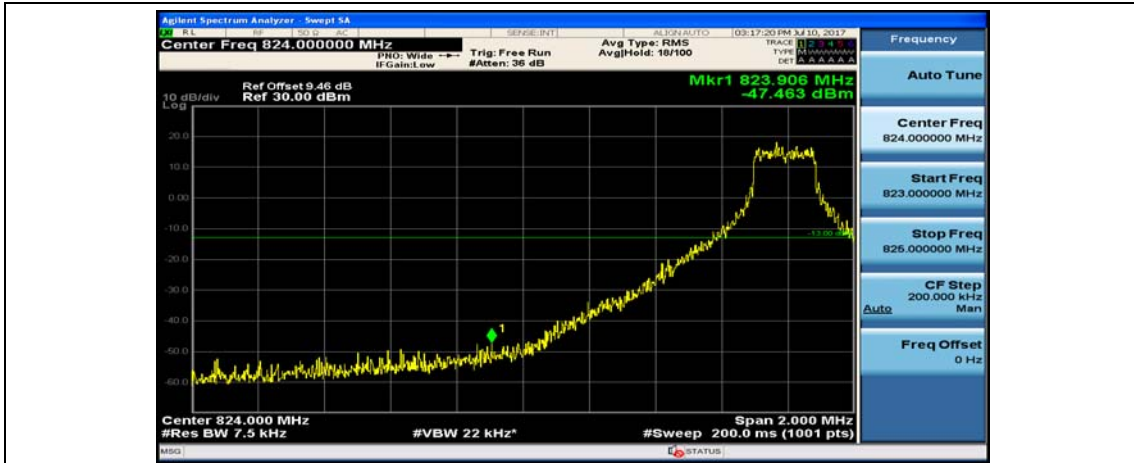

(Channel Bandwidth: 1.4 MHz)_HCH_QPSK_3RB#3

(Channel Bandwidth: 1.4 MHz)_HCH_QPSK_6RB#0

(Channel Bandwidth: 1.4 MHz)_LCH_16QAM_1RB#0

(Channel Bandwidth: 1.4 MHz)_LCH_16QAM_1RB#3

(Channel Bandwidth: 1.4 MHz)_LCH_16QAM_1RB#5