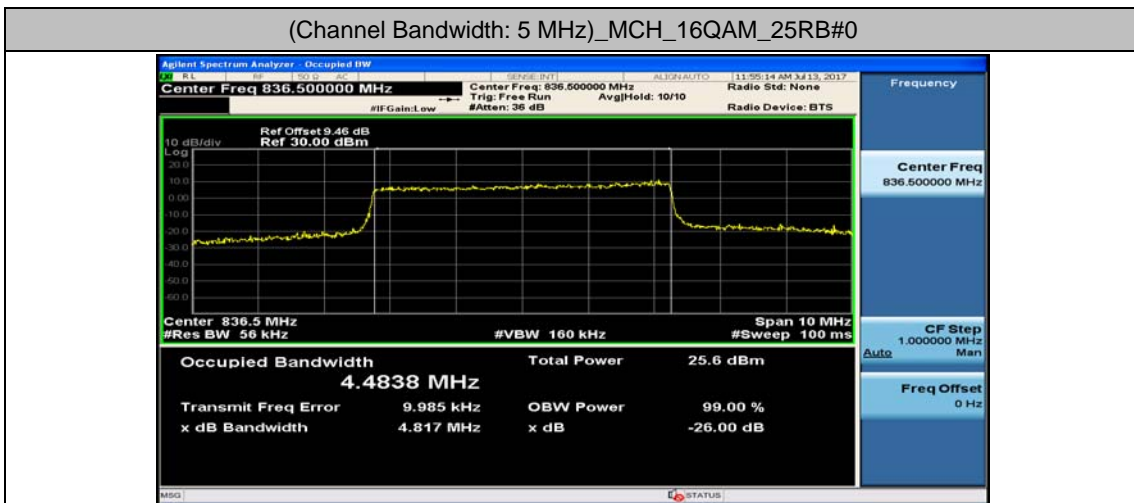

Channel Bandwidth: 5 MHz

(Channel Bandwidth: 5 MHz)_LCH_16QAM_25RB#0

(Channel Bandwidth: 5 MHz)_MCH_16QAM_25RB#0

(Channel Bandwidth: 5 MHz)_HCH_16QAM_25RB#0

Channel Bandwidth: 10 MHz

Channel Bandwidth: 10 MHz_LCH_16QAM_50RB#0