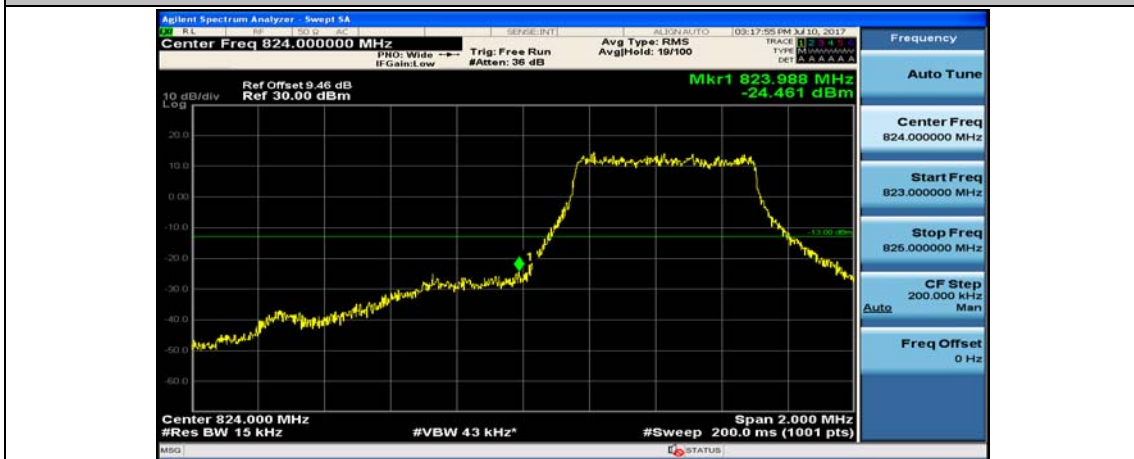

(Channel Bandwidth: 1.4 MHz)_LCH_16QAM_3RB#0