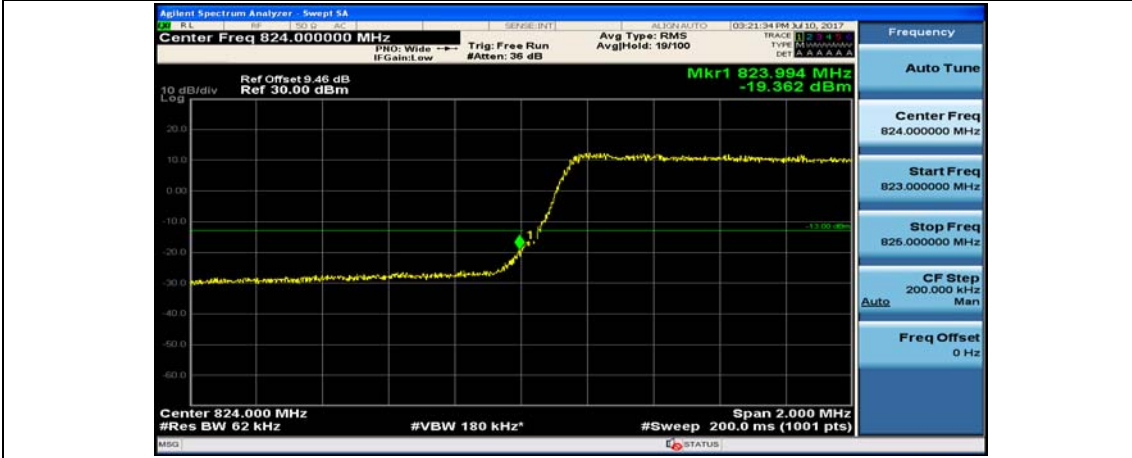

(Channel Bandwidth: 3 MHz)_LCH_QPSK_15RB#0