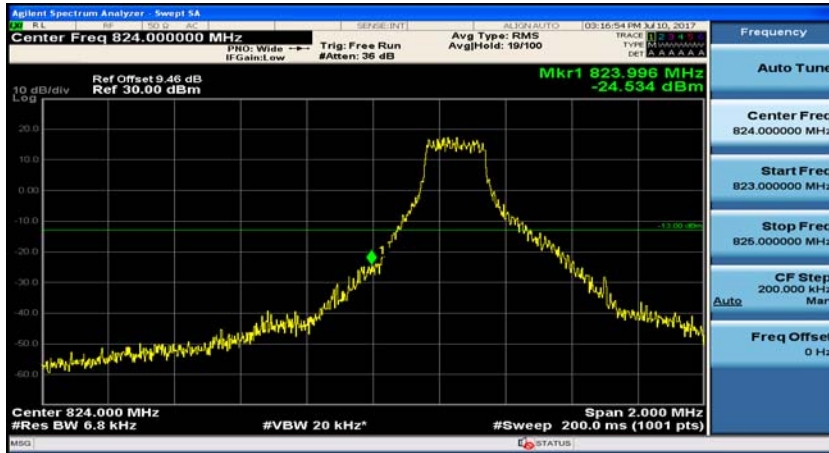

Channel Bandwidth: 10 MHz_MCH_16QAM_50RB#0

Channel Bandwidth: 10 MHz_HCH_16QAM_50RB#0

Appendix D: Band Edge

Test Graphs

Channel Bandwidth: 1.4 MHz

(Channel Bandwidth: 1.4 MHz)_LCH_QPSK_1RB#0

(Channel Bandwidth: 1.4 MHz)_LCH_QPSK_1RB#3