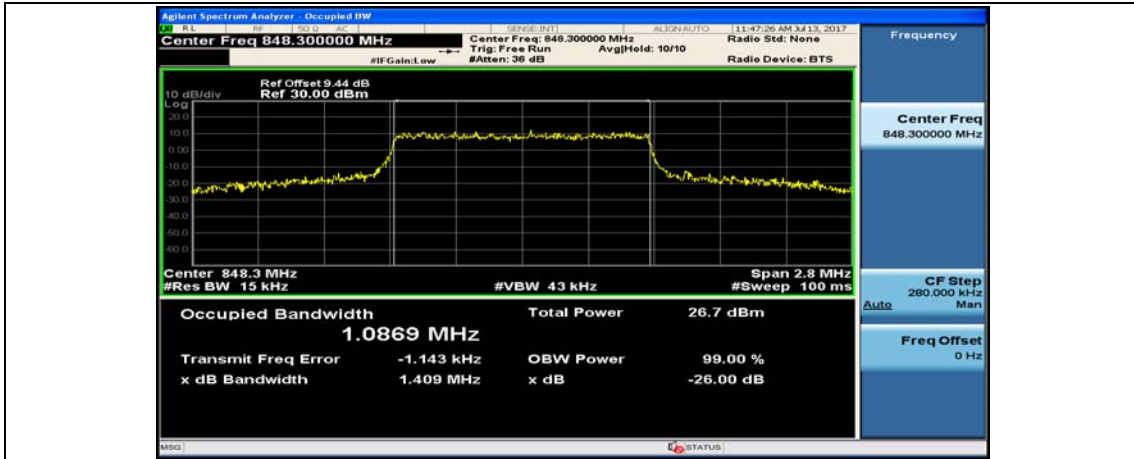

Test Graphs

Channel Bandwidth: 1.4 MHz

(Channel Bandwidth: 1.4 MHz)_LCH_16QAM_6RB#0

(Channel Bandwidth: 1.4 MHz)_MCH_16QAM_6RB#0

(Channel Bandwidth: 1.4 MHz)_HCH_16QAM_6RB#0

Channel Bandwidth: 3 MHz

(Channel Bandwidth: 3 MHz)_LCH_QPSK_15RB#0