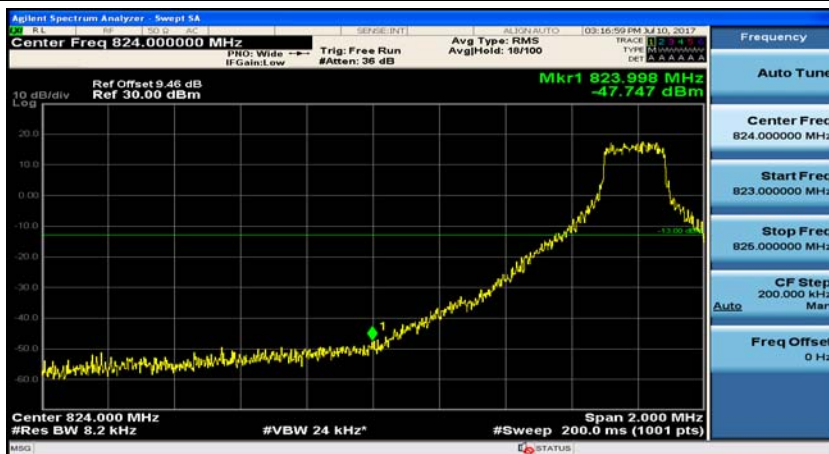

Channel Bandwidth: 10 MHz_MCH_16QAM_50RB#0

Channel Bandwidth: 10 MHz_HCH_16QAM_50RB#0

Appendix D: Band Edge

Test Graphs

Channel Bandwidth: 1.4 MHz

(Channel Bandwidth: 1.4 MHz)_LCH_QPSK_1RB#0

(Channel Bandwidth: 1.4 MHz)_LCH_QPSK_1RB#3