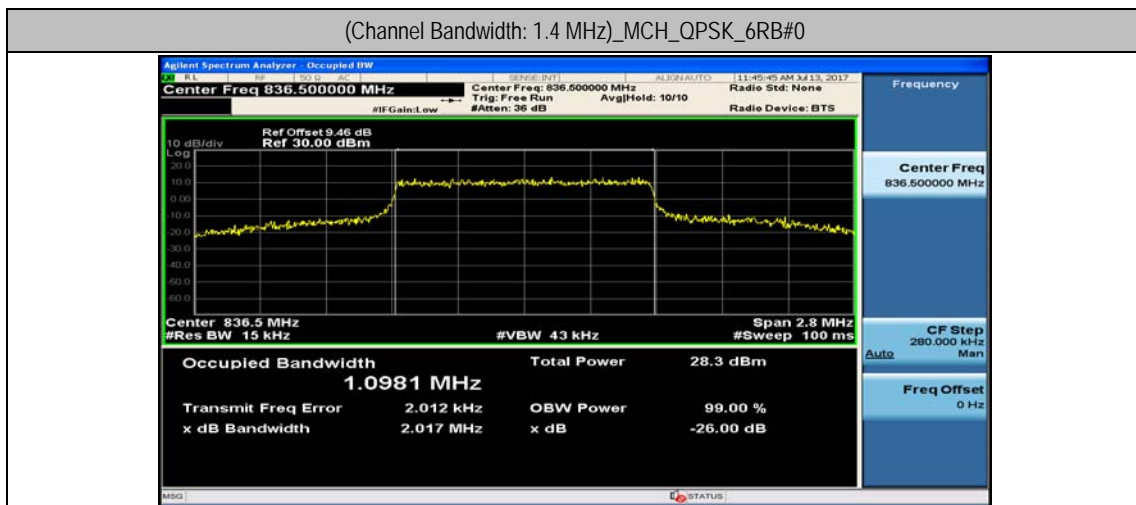

Channel Bandwidth: 10 MHz

Channel Bandwidth: 10 MHz						
Modulation	Channel	RB Configuration		Occupied Bandwidth (MHz)	26dB Bandwidth (MHz)	Verdict
		Size	Offset			
QPSK	LCH	50	0	8.9785	9.464	PASS
	MCH	50	0	8.9379	9.532	PASS
	HCH	50	0	8.9303	9.438	PASS
16QAM	LCH	50	0	8.9694	9.503	PASS
	MCH	50	0	8.9326	9.446	PASS
	HCH	50	0	8.9153	9.445	PASS

Test Graphs

Channel Bandwidth: 1.4 MHz