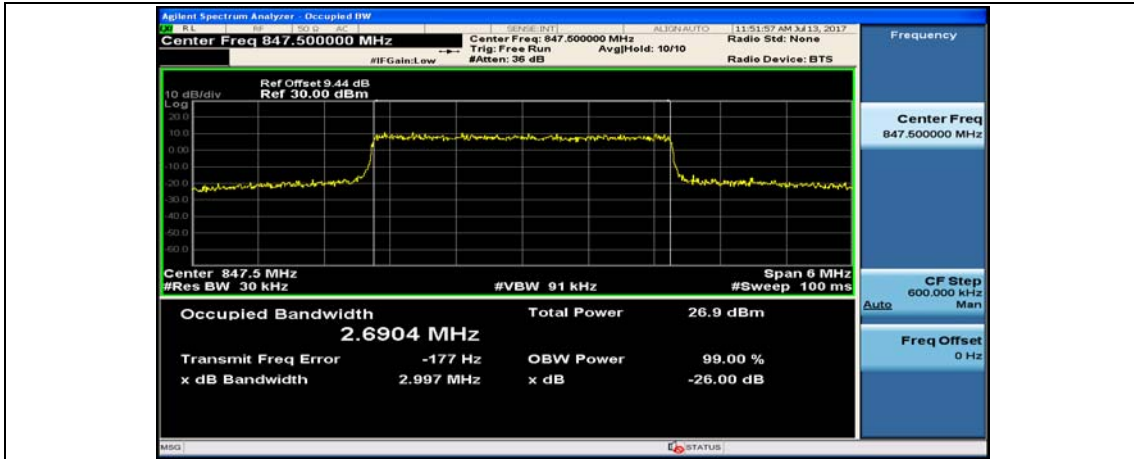

(Channel Bandwidth: 3 MHz)_MCH_QPSK_15RB#0

(Channel Bandwidth: 3 MHz)_HCH_QPSK_15RB#0