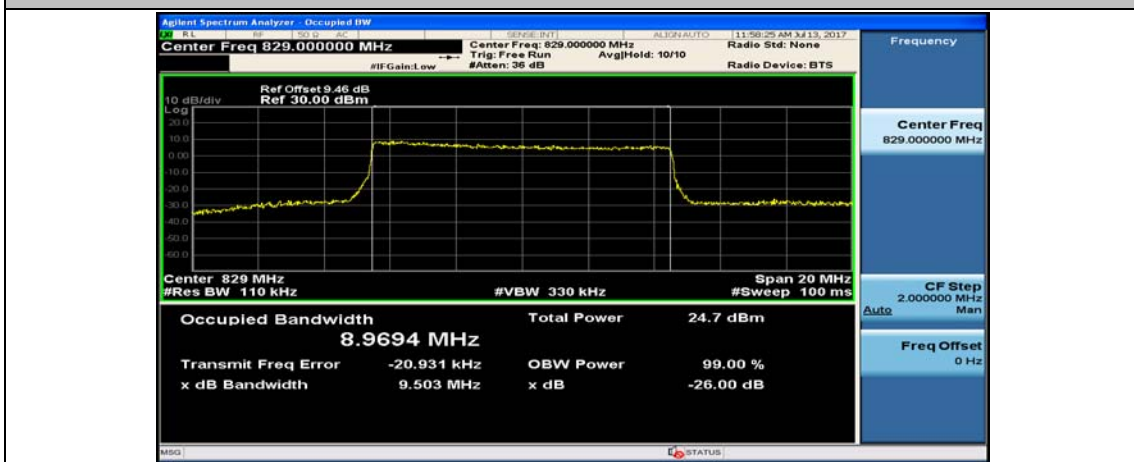

Channel Bandwidth: 5 MHz

(Channel Bandwidth: 5 MHz)_LCH_16QAM_25RB#0

(Channel Bandwidth: 5 MHz)_MCH_16QAM_25RB#0

(Channel Bandwidth: 5 MHz)_HCH_16QAM_25RB#0

Channel Bandwidth: 10 MHz

Channel Bandwidth: 10 MHz_LCH_16QAM_50RB#0