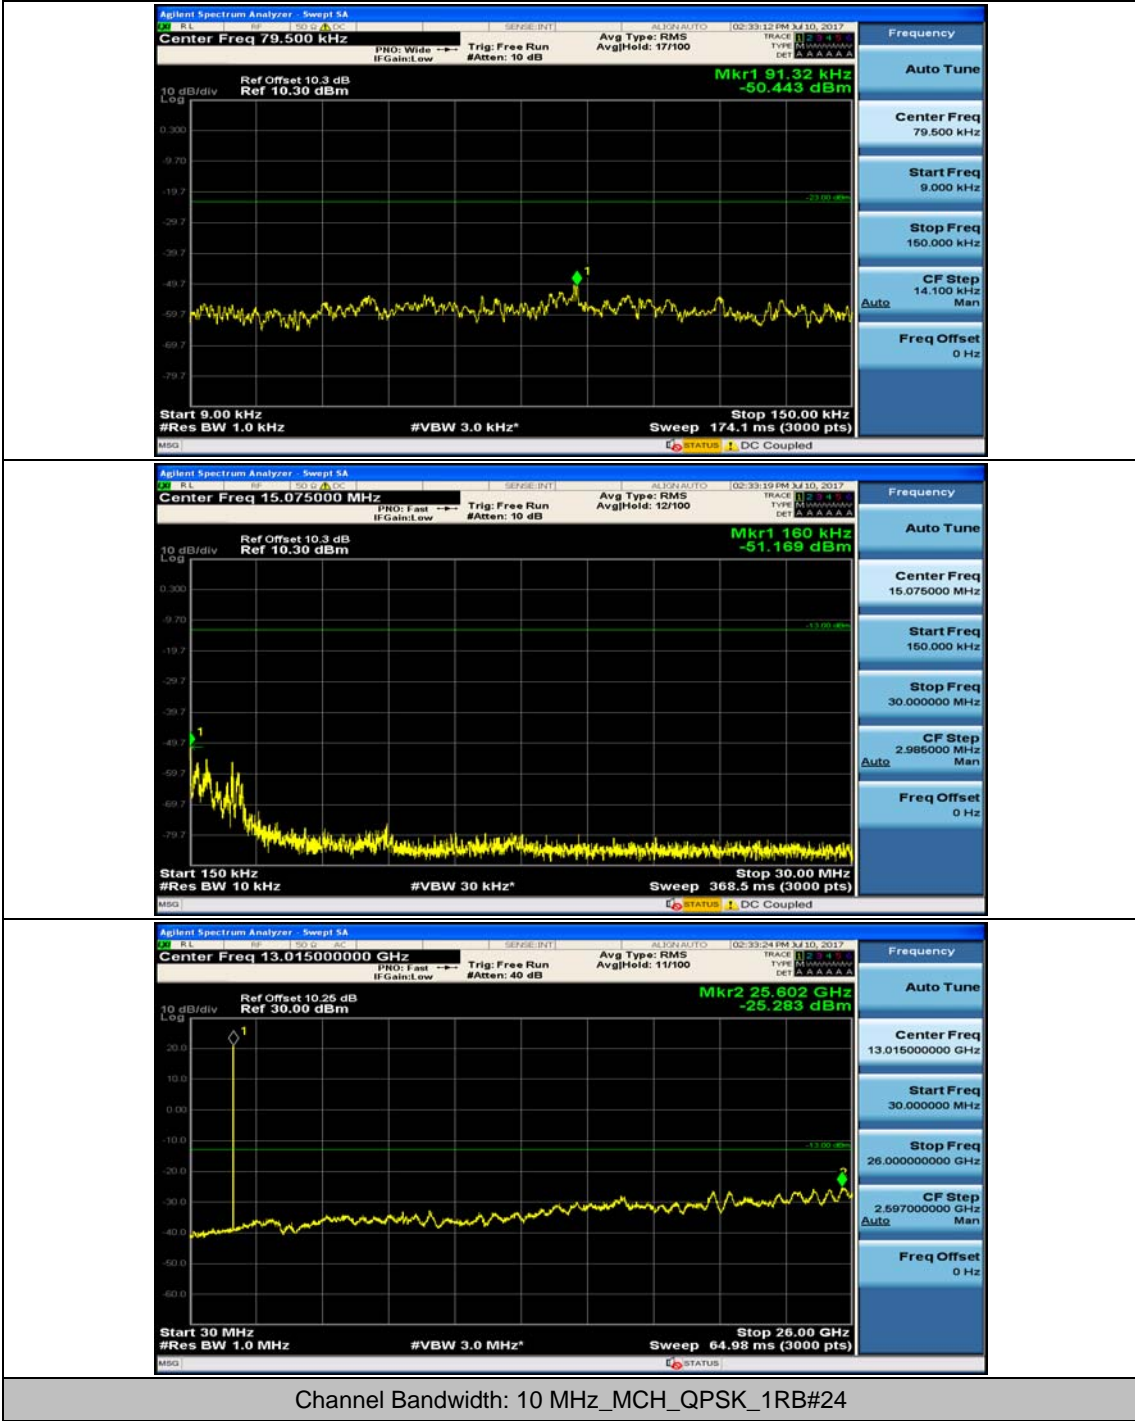

(Channel Bandwidth: 3 MHz)_HCH_QPSK_1RB#0

(Channel Bandwidth: 3 MHz)_HCH_QPSK_1RB#7

(Channel Bandwidth: 3 MHz)_LCH_16QAM_1RB#0

(Channel Bandwidth: 3 MHz)_LCH_16QAM_1RB#7

Channel Bandwidth: 5 MHz

Channel Bandwidth: 10 MHz

Channel Bandwidth: 10 MHz_LCH_16QAM_1RB#24