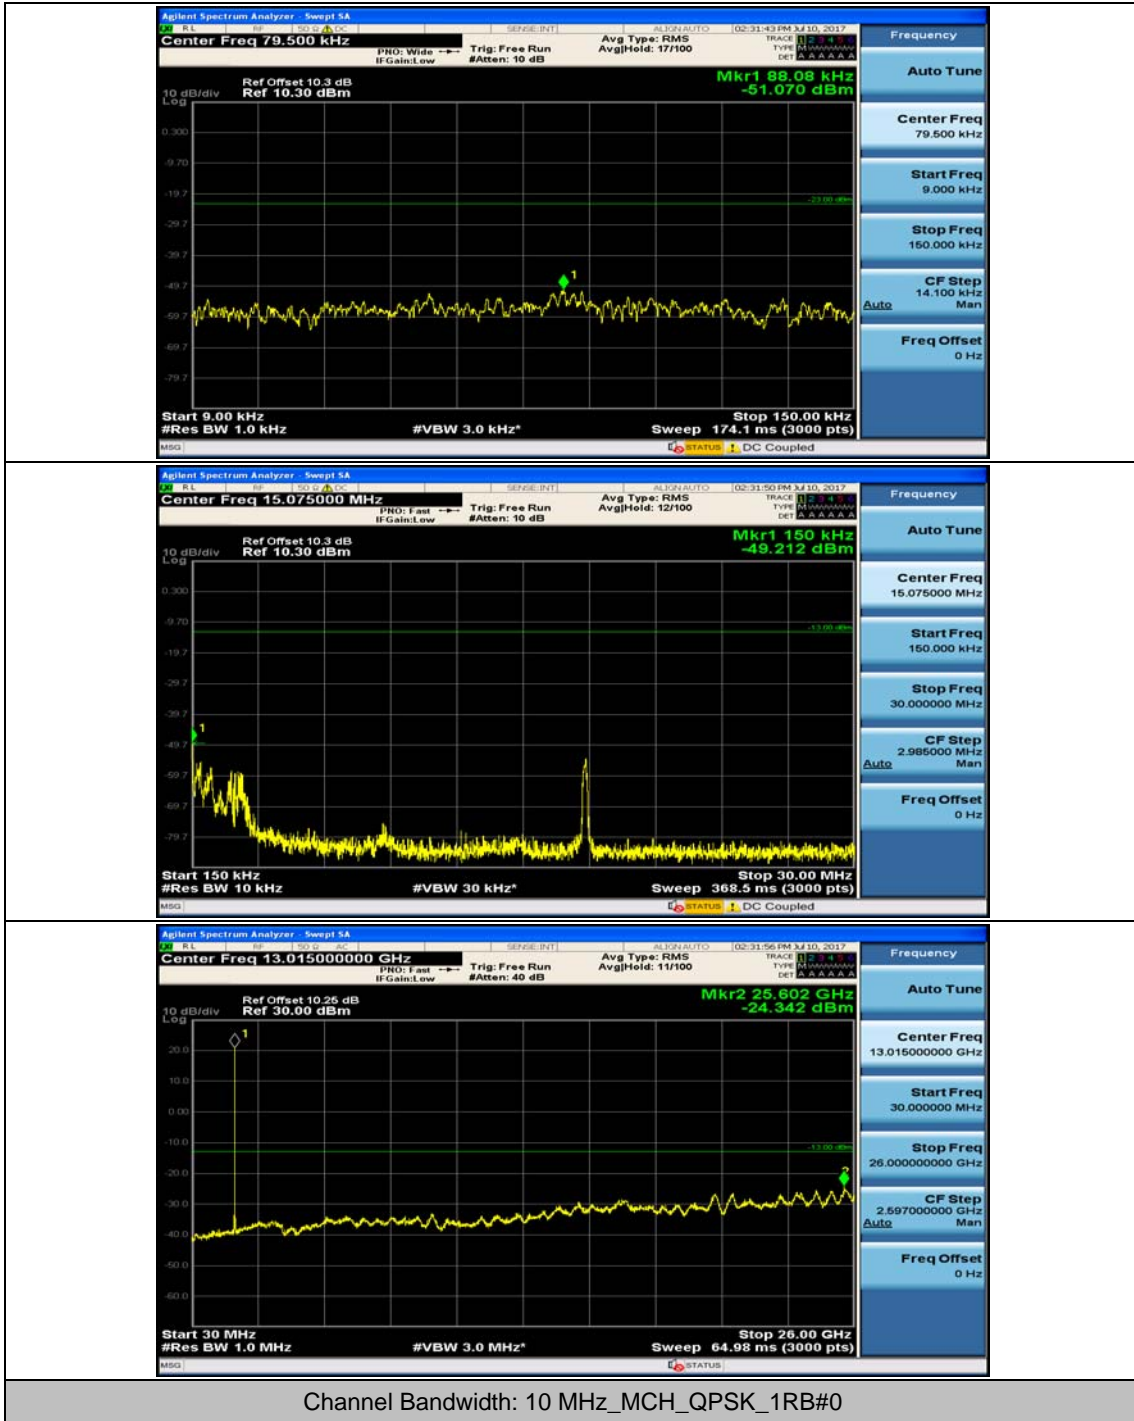

(Channel Bandwidth: 3 MHz)_HCH_QPSK_1RB#0

(Channel Bandwidth: 3 MHz)_HCH_QPSK_1RB#7

(Channel Bandwidth: 3 MHz)_LCH_16QAM_1RB#0

(Channel Bandwidth: 3 MHz)_LCH_16QAM_1RB#7

Channel Bandwidth: 5 MHz

Channel Bandwidth: 10 MHz

Channel Bandwidth: 10 MHz_LCH_16QAM_1RB#24