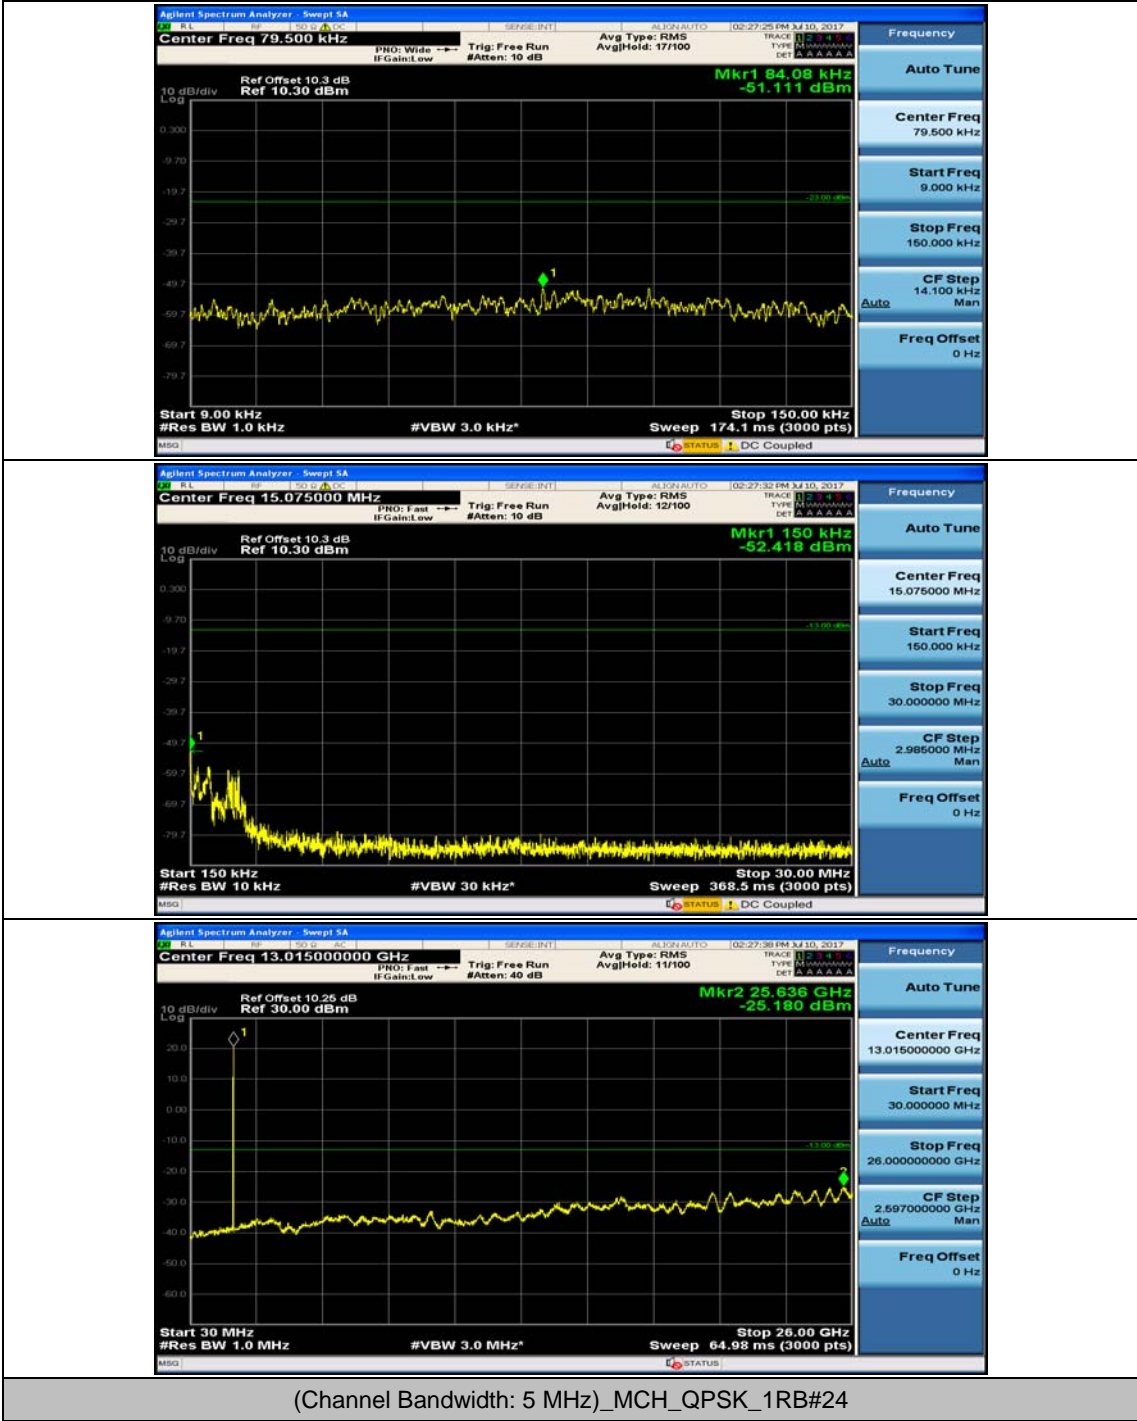

(Channel Bandwidth: 3 MHz)_HCH_QPSK_1RB#0

(Channel Bandwidth: 3 MHz)_HCH_QPSK_1RB#7

(Channel Bandwidth: 3 MHz)_LCH_16QAM_1RB#0

(Channel Bandwidth: 3 MHz)_LCH_16QAM_1RB#7

Channel Bandwidth: 5 MHz

Channel Bandwidth: 10 MHz

Channel Bandwidth: 10 MHz_LCH_16QAM_1RB#24