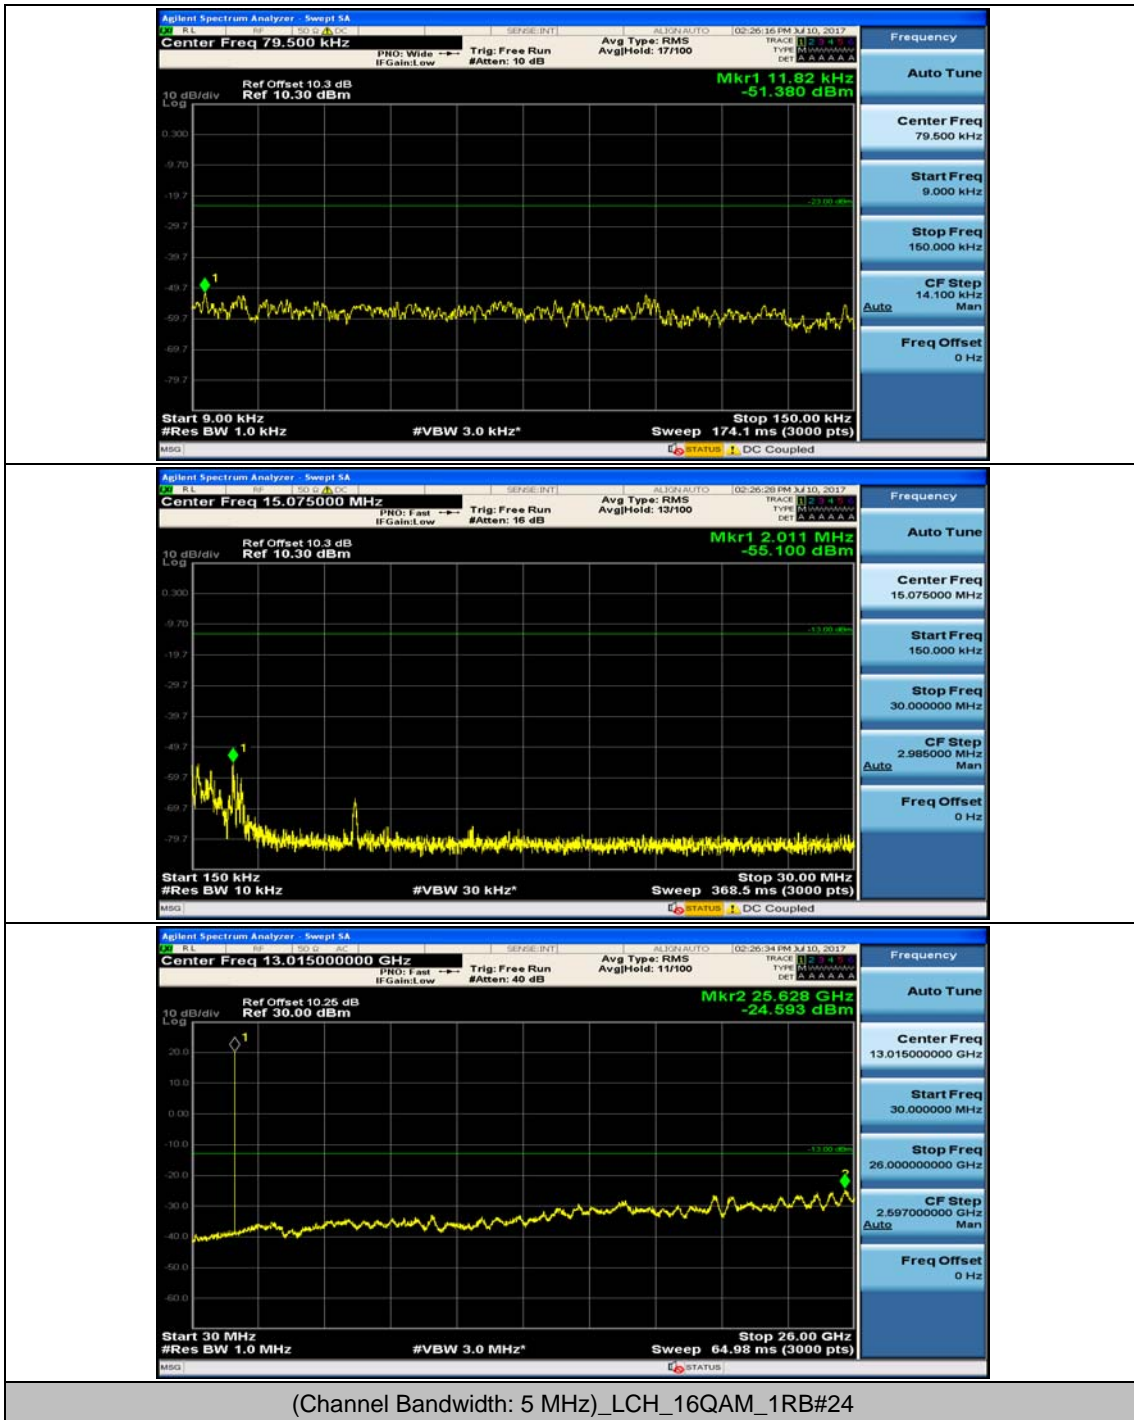

(Channel Bandwidth: 3 MHz)_HCH_QPSK_1RB#0

(Channel Bandwidth: 3 MHz)_HCH_QPSK_1RB#7

(Channel Bandwidth: 3 MHz)_LCH_16QAM_1RB#0

(Channel Bandwidth: 3 MHz)_LCH_16QAM_1RB#7

Channel Bandwidth: 5 MHz

Channel Bandwidth: 10 MHz

Channel Bandwidth: 10 MHz_LCH_16QAM_1RB#24