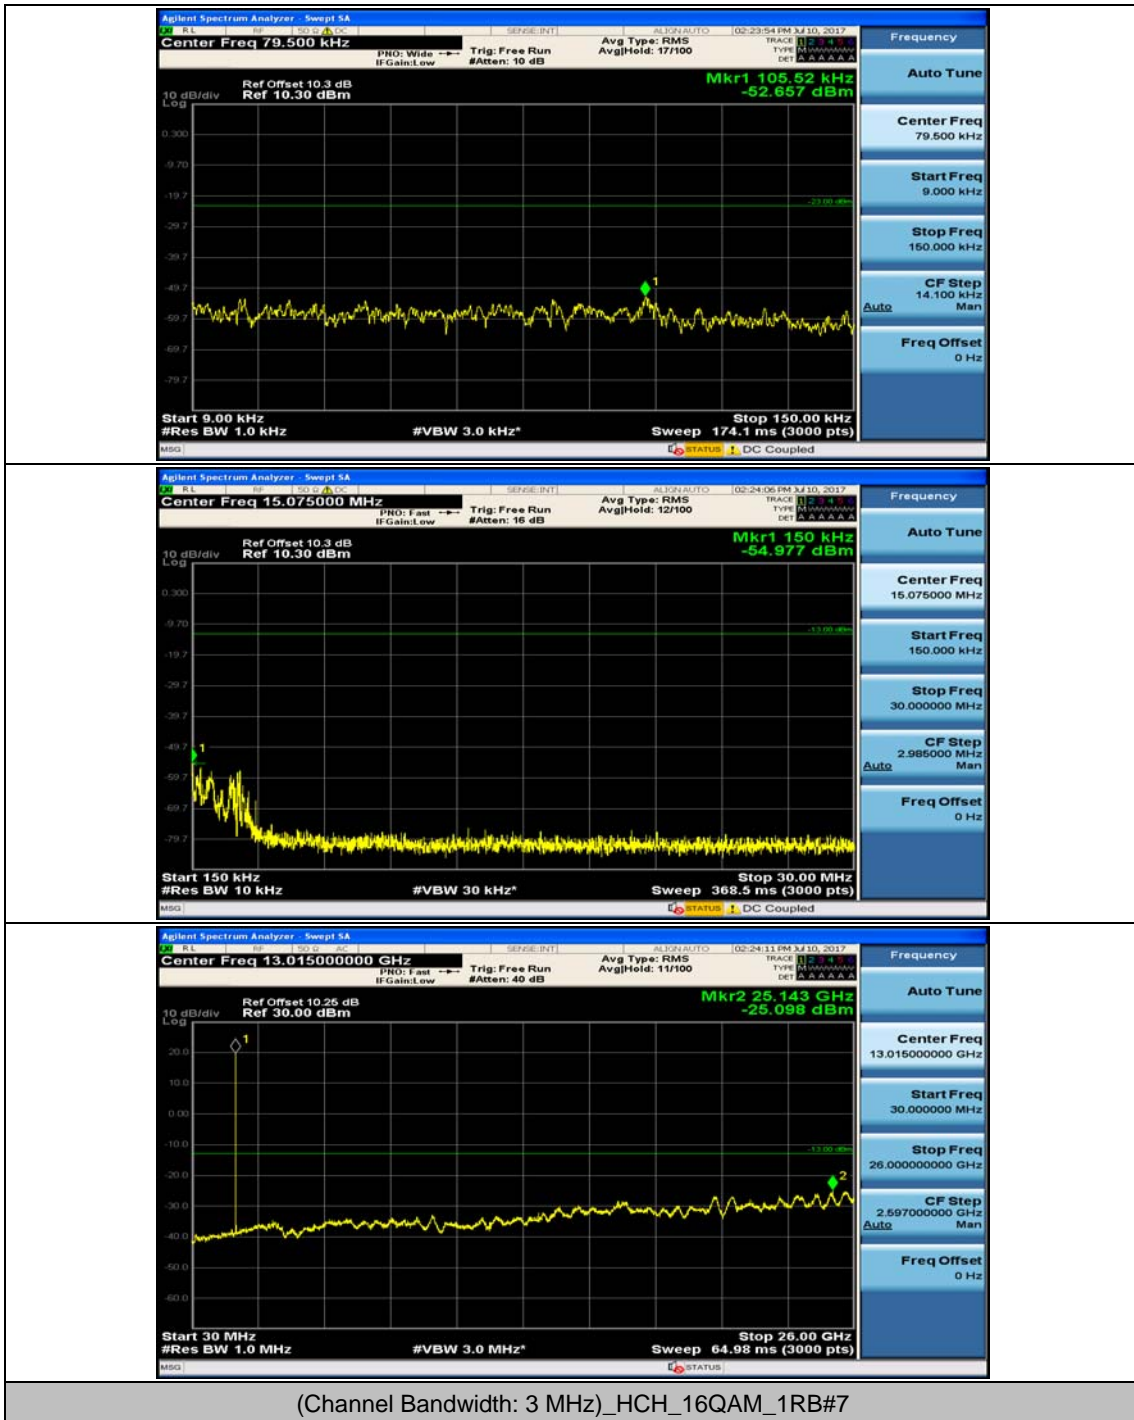

(Channel Bandwidth: 3 MHz)_HCH_QPSK_1RB#0

(Channel Bandwidth: 3 MHz)_HCH_QPSK_1RB#7

(Channel Bandwidth: 3 MHz)_LCH_16QAM_1RB#0

(Channel Bandwidth: 3 MHz)_LCH_16QAM_1RB#7

Channel Bandwidth: 5 MHz

Channel Bandwidth: 10 MHz

Channel Bandwidth: 10 MHz_LCH_16QAM_1RB#24