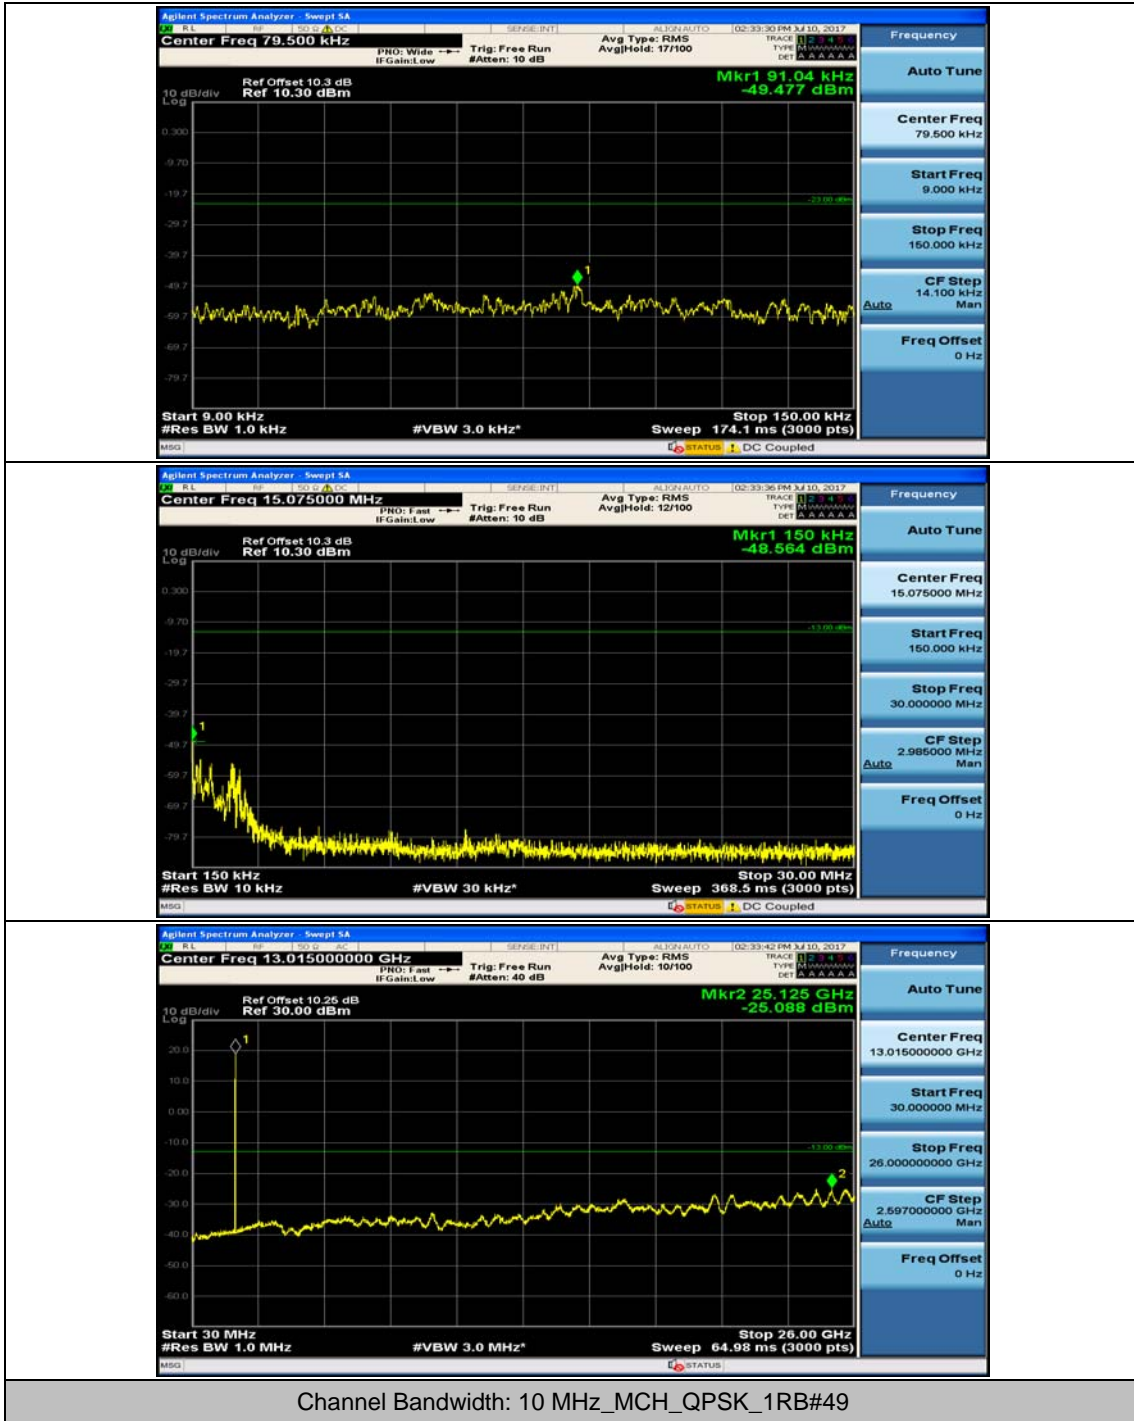

(Channel Bandwidth: 3 MHz)_HCH_QPSK_1RB#0

(Channel Bandwidth: 3 MHz)_HCH_QPSK_1RB#7

(Channel Bandwidth: 3 MHz)_LCH_16QAM_1RB#0

(Channel Bandwidth: 3 MHz)_LCH_16QAM_1RB#7

Channel Bandwidth: 5 MHz

Channel Bandwidth: 10 MHz

Channel Bandwidth: 10 MHz_LCH_16QAM_1RB#24