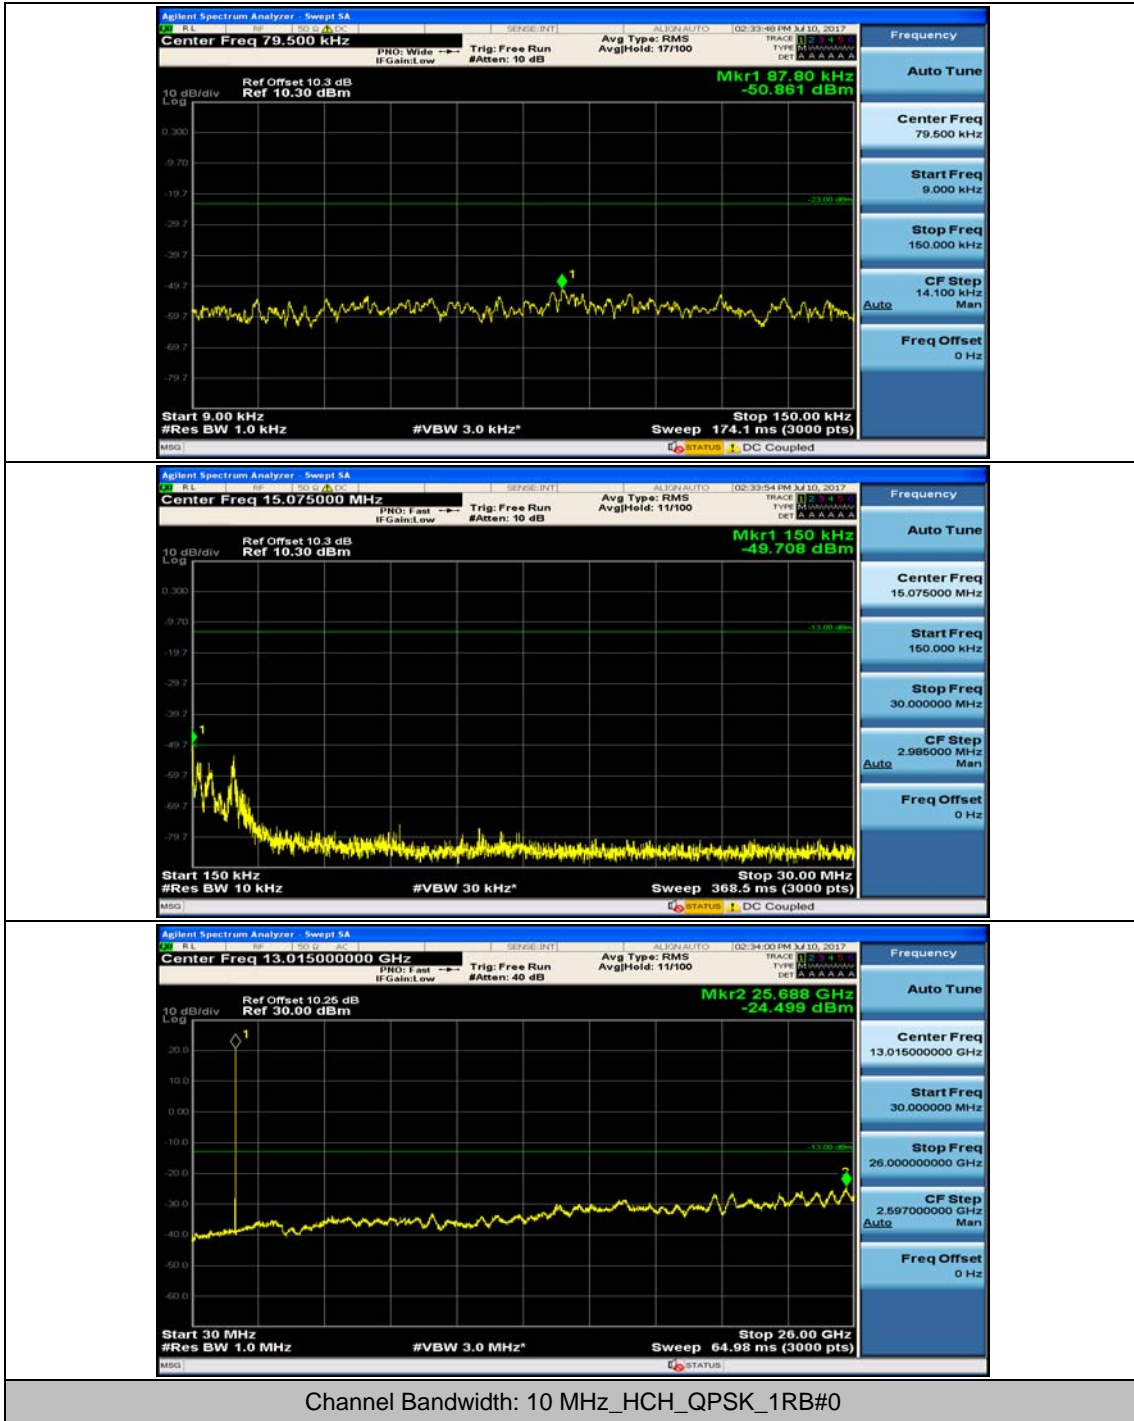

(Channel Bandwidth: 3 MHz)_HCH_QPSK_1RB#0

(Channel Bandwidth: 3 MHz)_HCH_QPSK_1RB#7

(Channel Bandwidth: 3 MHz)_LCH_16QAM_1RB#0

(Channel Bandwidth: 3 MHz)_LCH_16QAM_1RB#7

Channel Bandwidth: 5 MHz

Channel Bandwidth: 10 MHz

Channel Bandwidth: 10 MHz_LCH_16QAM_1RB#24