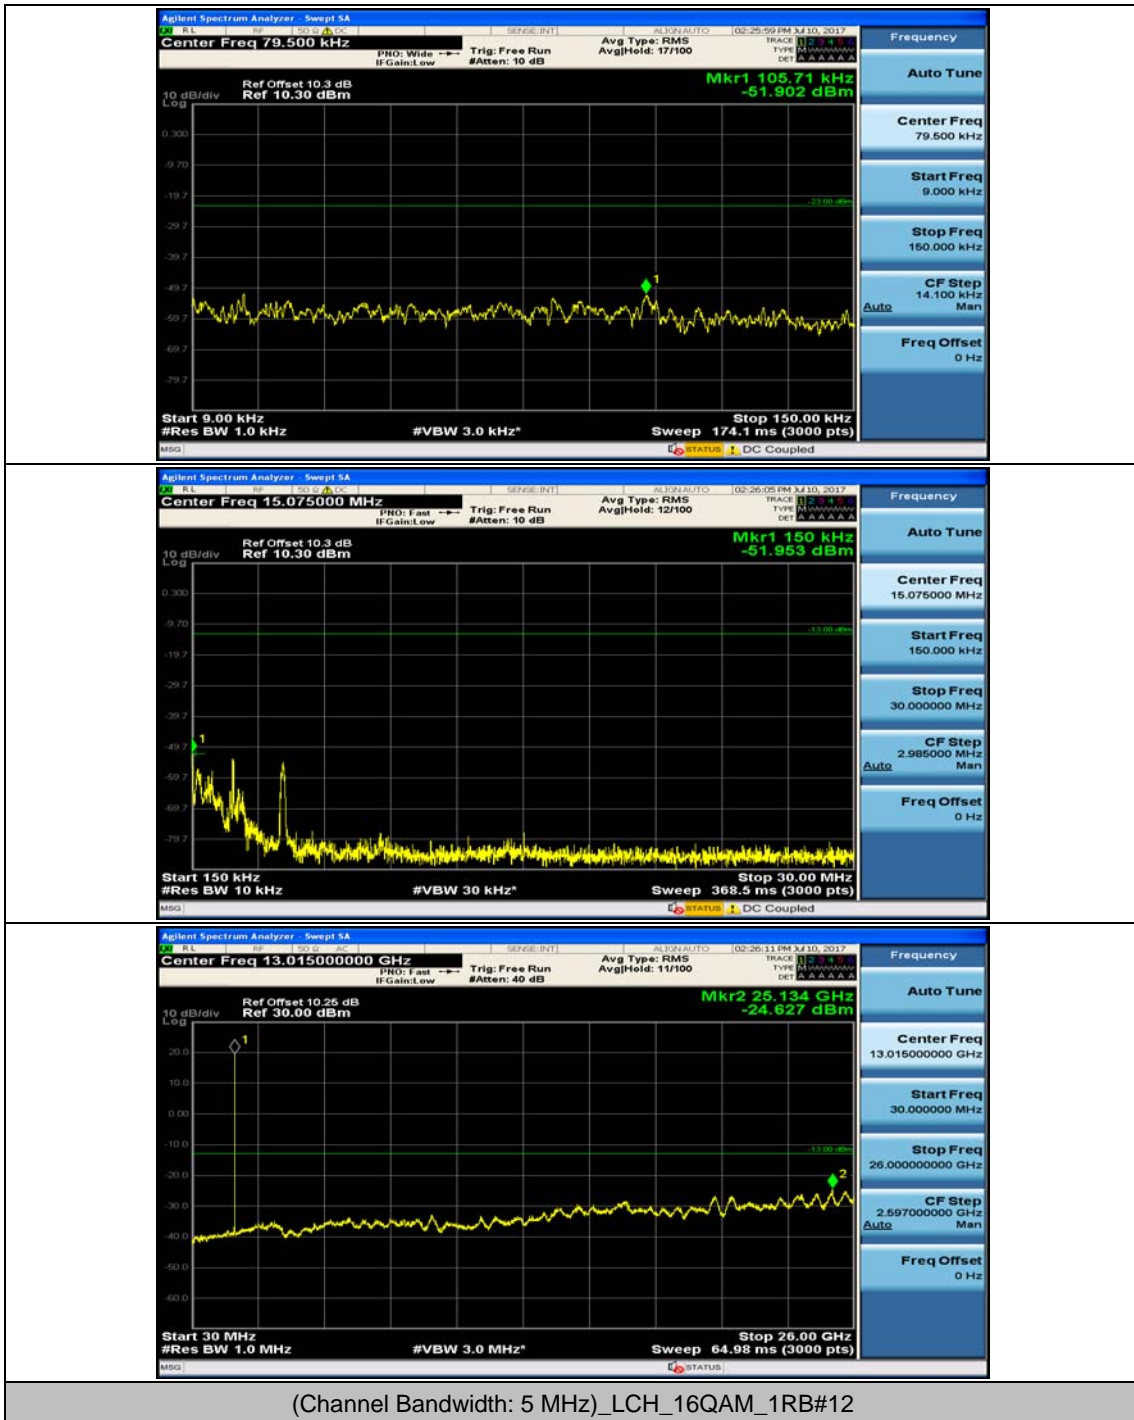

(Channel Bandwidth: 3 MHz)_HCH_QPSK_1RB#0

(Channel Bandwidth: 3 MHz)_HCH_QPSK_1RB#7

(Channel Bandwidth: 3 MHz)_LCH_16QAM_1RB#0

(Channel Bandwidth: 3 MHz)_LCH_16QAM_1RB#7

Channel Bandwidth: 5 MHz

Channel Bandwidth: 10 MHz

Channel Bandwidth: 10 MHz_LCH_16QAM_1RB#24