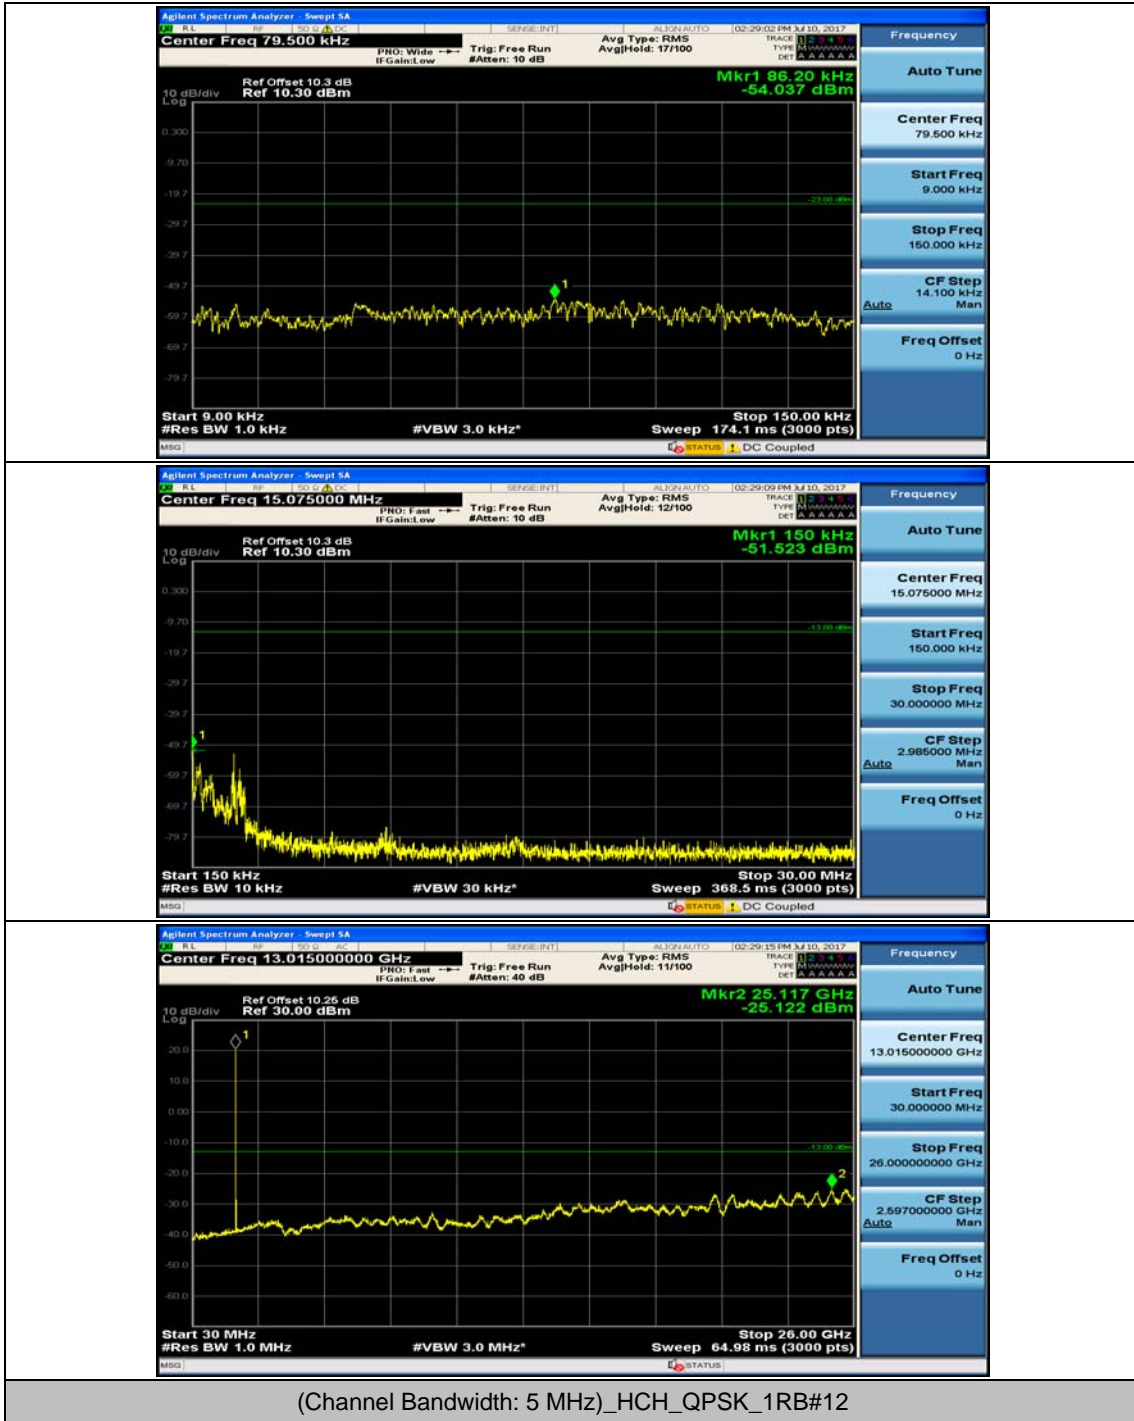

(Channel Bandwidth: 3 MHz)_HCH_QPSK_1RB#0

(Channel Bandwidth: 3 MHz)_HCH_QPSK_1RB#7

(Channel Bandwidth: 3 MHz)_LCH_16QAM_1RB#0

(Channel Bandwidth: 3 MHz)_LCH_16QAM_1RB#7

Channel Bandwidth: 5 MHz

Channel Bandwidth: 10 MHz

Channel Bandwidth: 10 MHz_LCH_16QAM_1RB#24