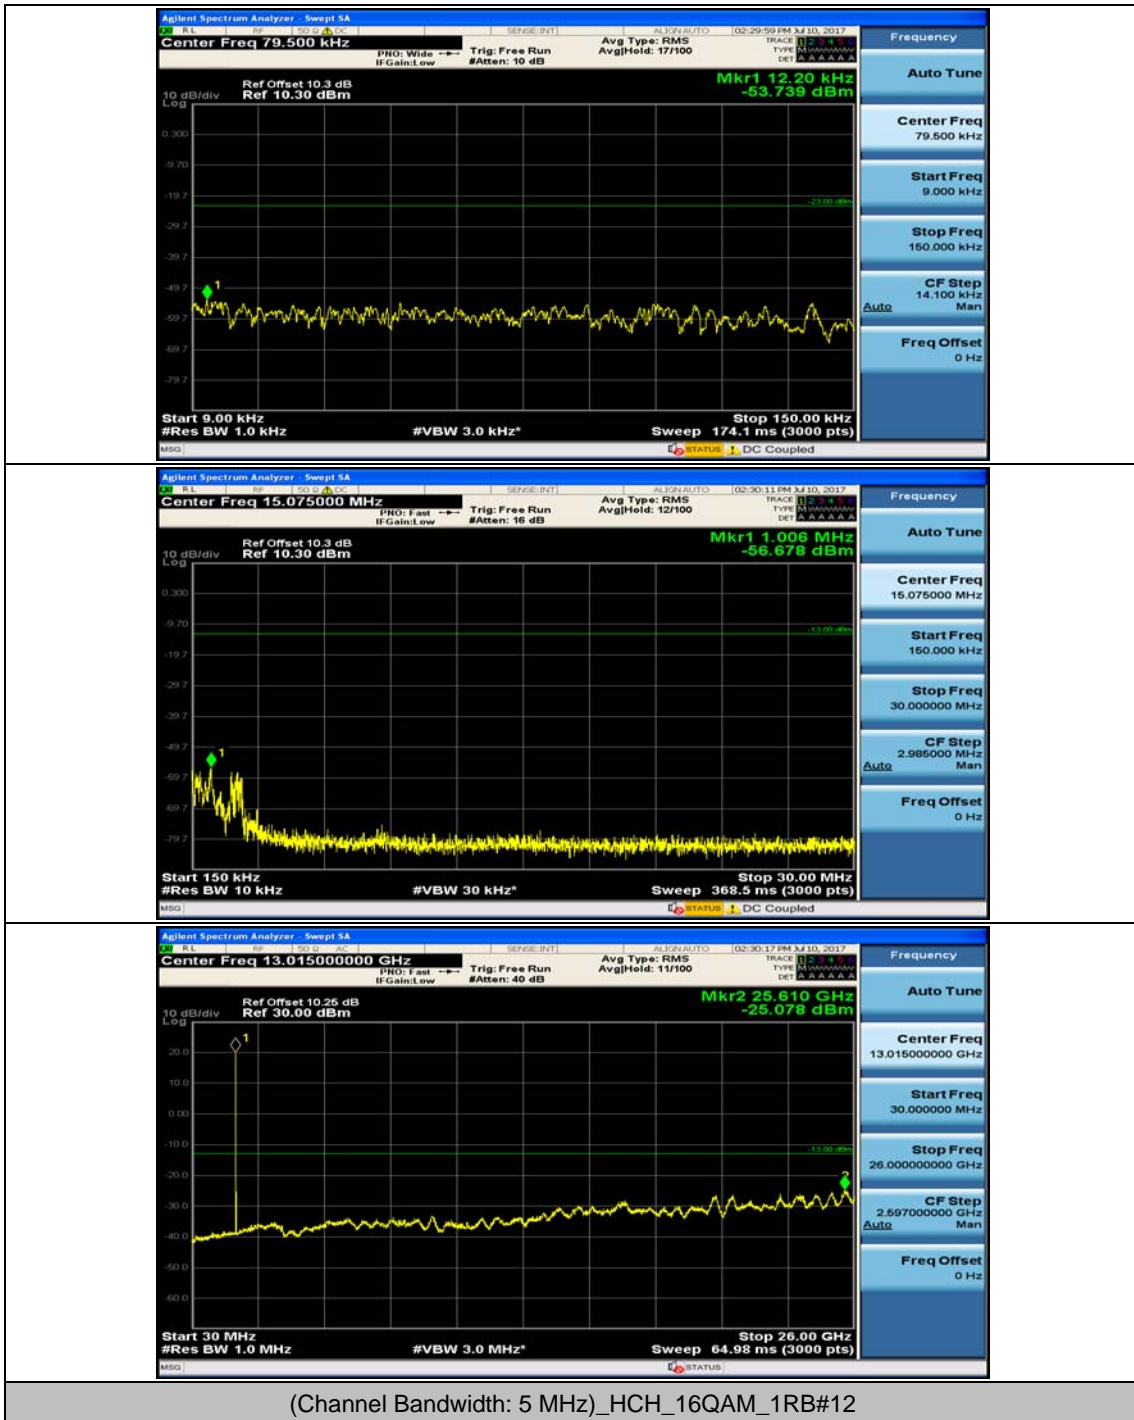

(Channel Bandwidth: 3 MHz)_HCH_QPSK_1RB#0

(Channel Bandwidth: 3 MHz)_HCH_QPSK_1RB#7

(Channel Bandwidth: 3 MHz)_LCH_16QAM_1RB#0

(Channel Bandwidth: 3 MHz)_LCH_16QAM_1RB#7

Channel Bandwidth: 5 MHz

Channel Bandwidth: 10 MHz

Channel Bandwidth: 10 MHz_LCH_16QAM_1RB#24