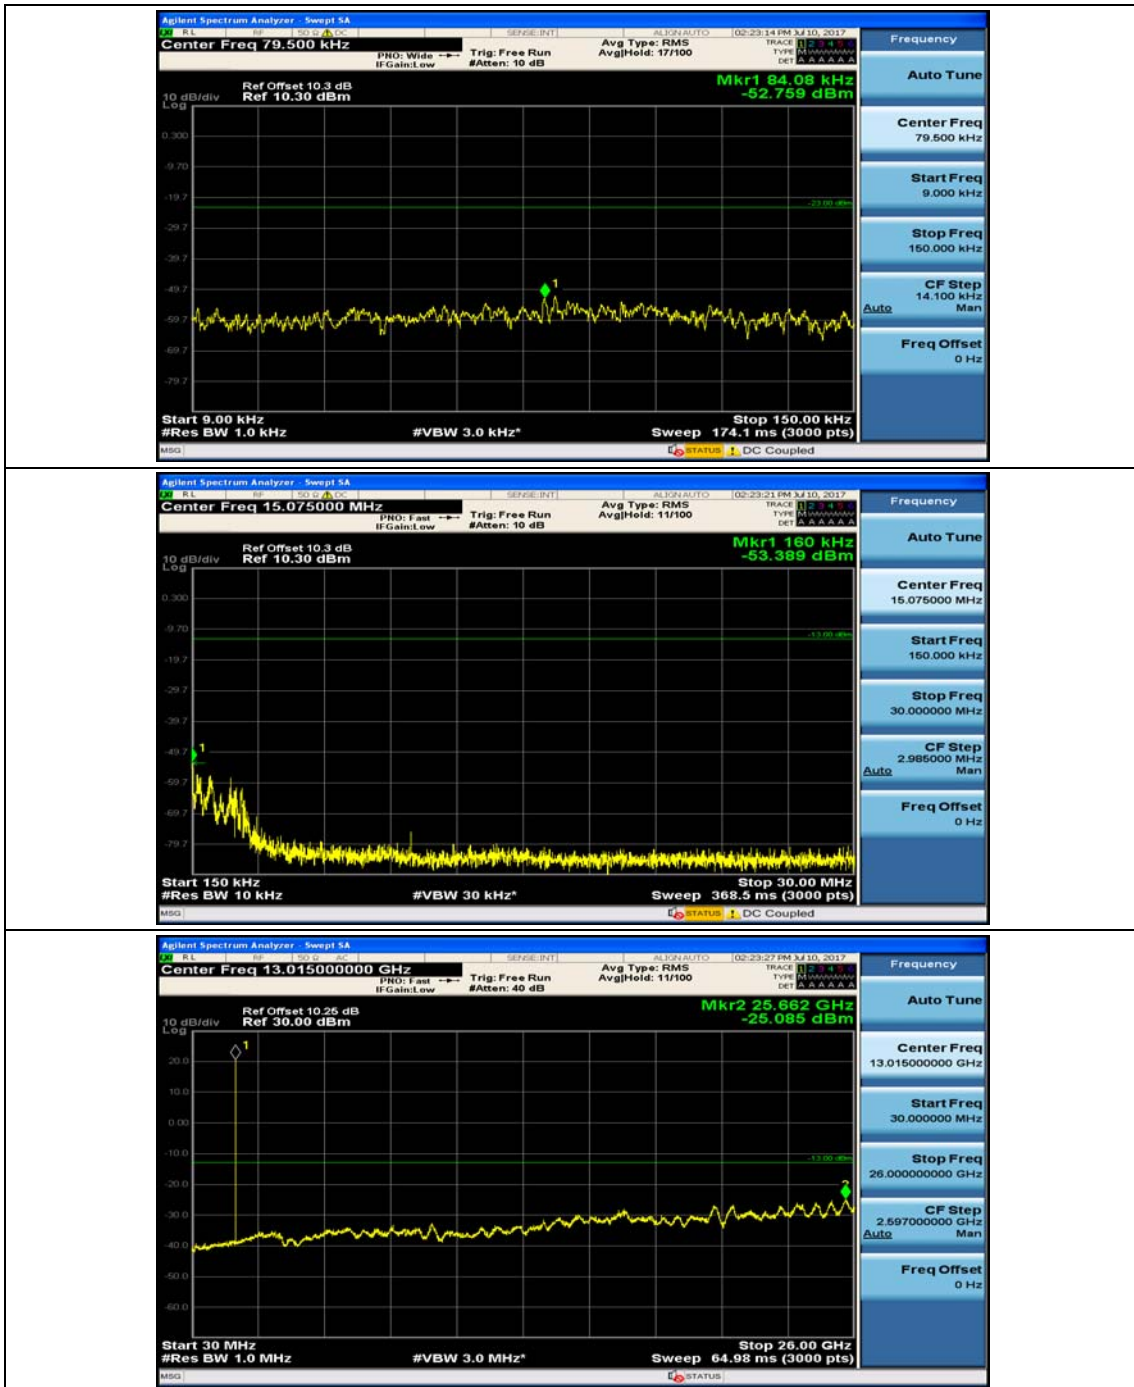

(Channel Bandwidth: 3 MHz)_HCH_QPSK_1RB#0

(Channel Bandwidth: 3 MHz)_HCH_QPSK_1RB#7

(Channel Bandwidth: 3 MHz)_LCH_16QAM_1RB#0

(Channel Bandwidth: 3 MHz)_LCH_16QAM_1RB#7

Channel Bandwidth: 5 MHz

Channel Bandwidth: 10 MHz

Channel Bandwidth: 10 MHz_LCH_16QAM_1RB#24