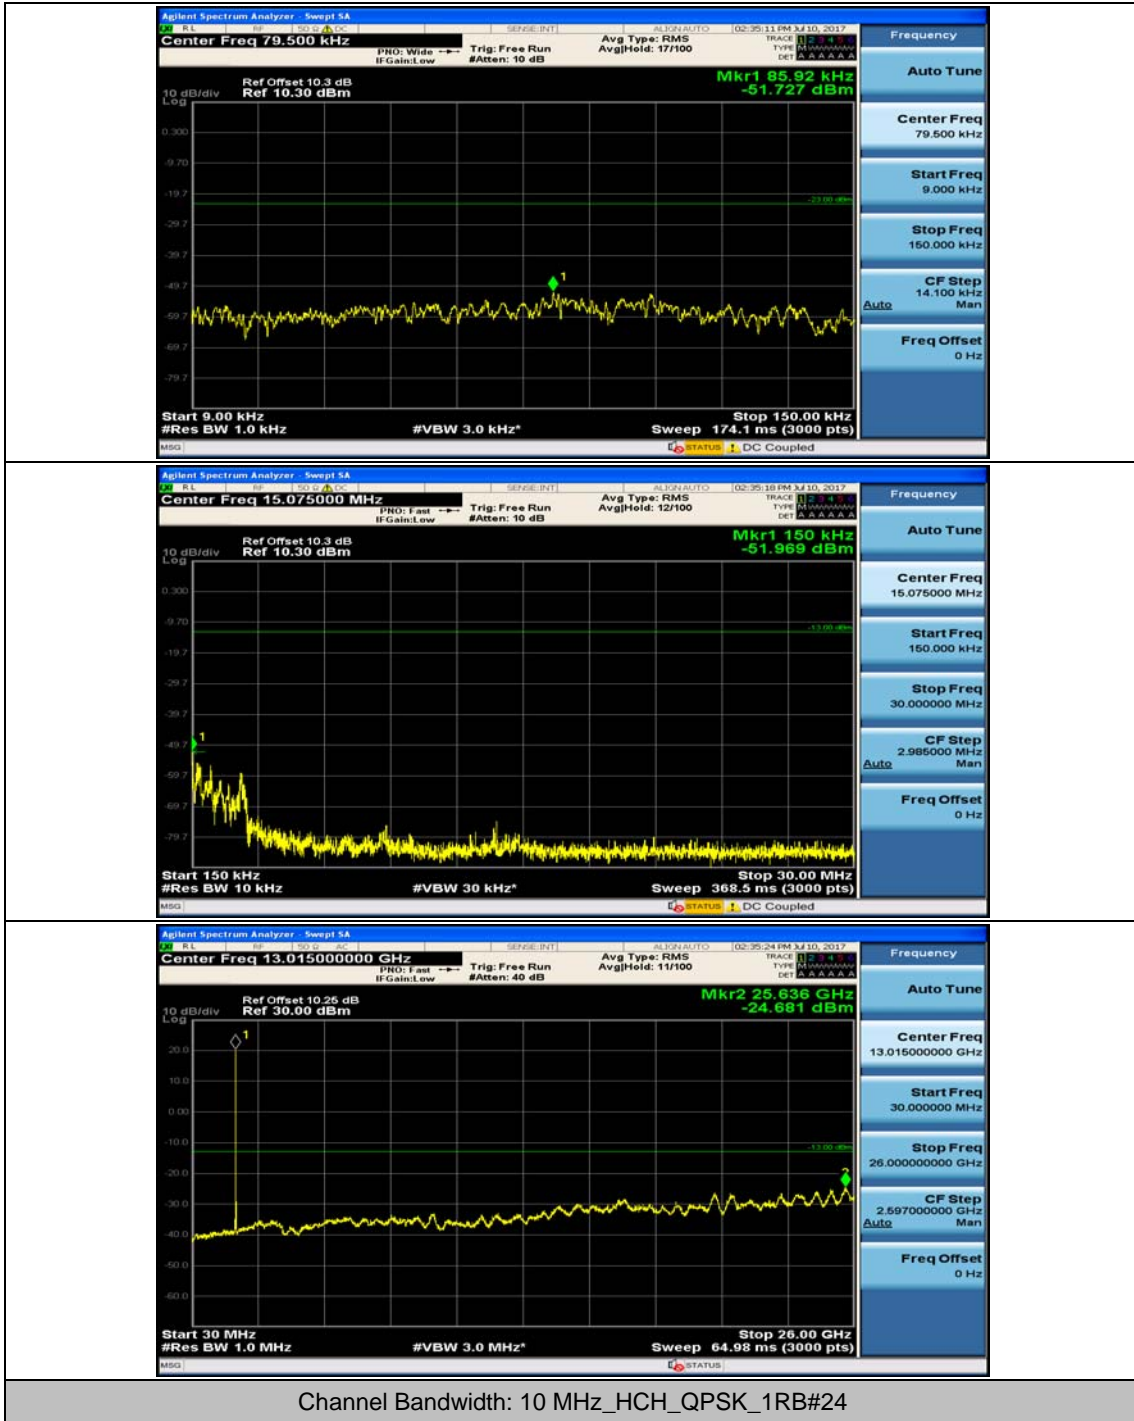

(Channel Bandwidth: 3 MHz)_HCH_QPSK_1RB#0

(Channel Bandwidth: 3 MHz)_HCH_QPSK_1RB#7

(Channel Bandwidth: 3 MHz)_LCH_16QAM_1RB#0

(Channel Bandwidth: 3 MHz)_LCH_16QAM_1RB#7

Channel Bandwidth: 5 MHz

Channel Bandwidth: 10 MHz

Channel Bandwidth: 10 MHz_LCH_16QAM_1RB#24