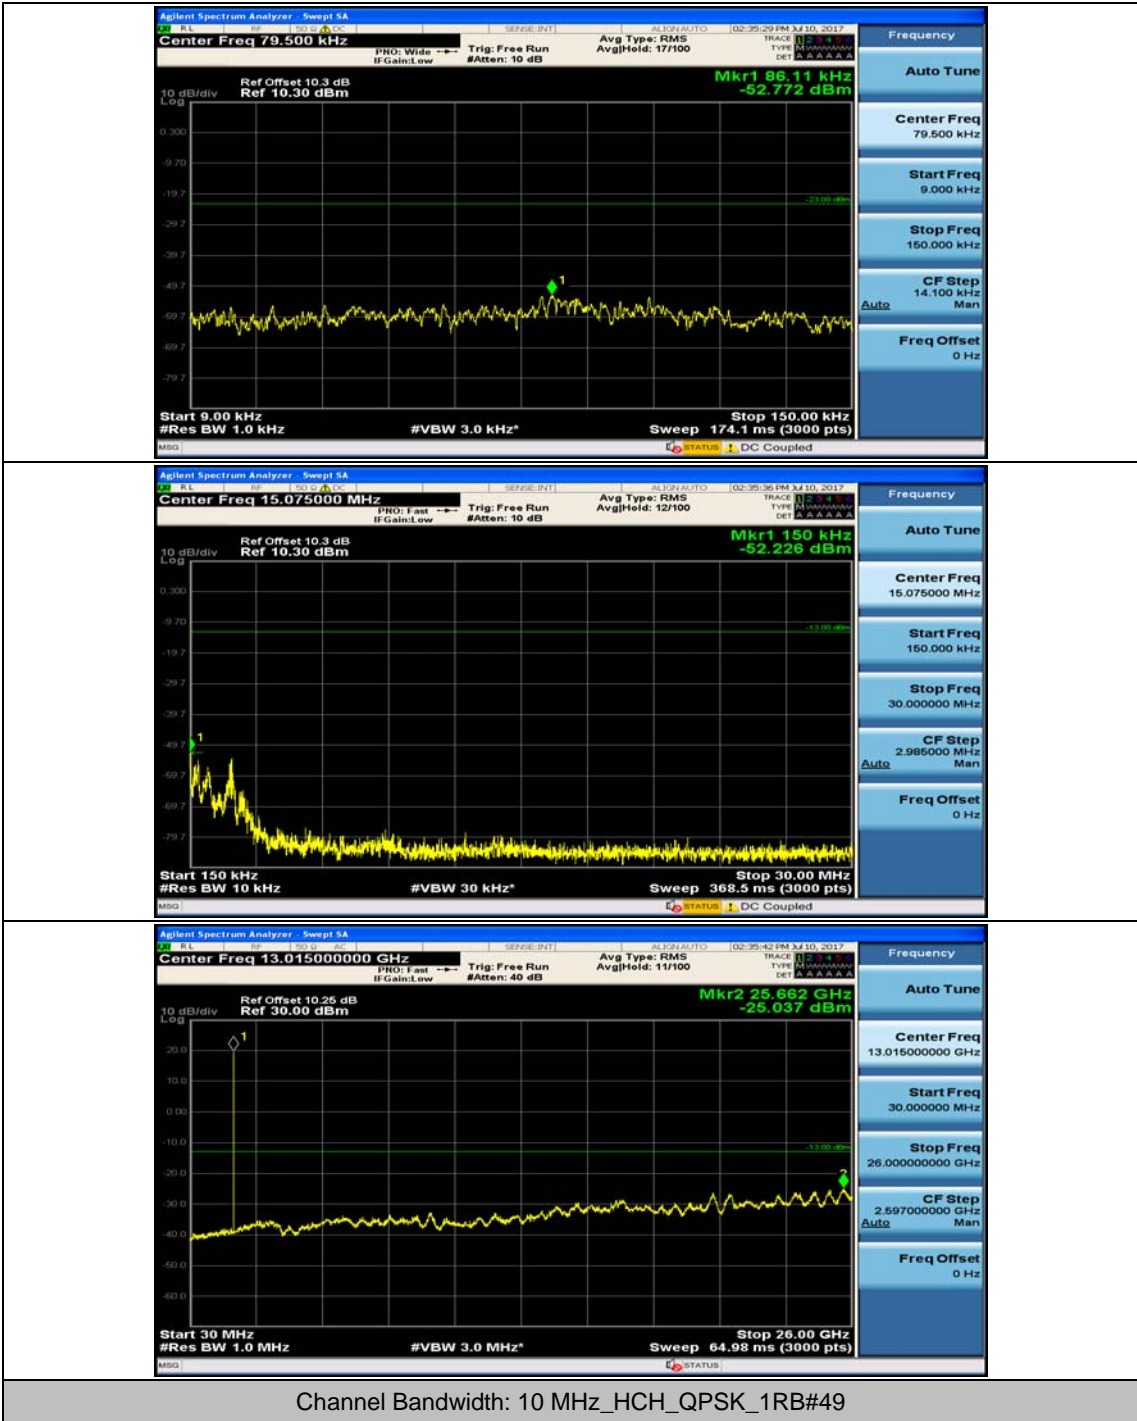

(Channel Bandwidth: 3 MHz)_HCH_QPSK_1RB#0

(Channel Bandwidth: 3 MHz)_HCH_QPSK_1RB#7

(Channel Bandwidth: 3 MHz)_LCH_16QAM_1RB#0

(Channel Bandwidth: 3 MHz)_LCH_16QAM_1RB#7

Channel Bandwidth: 5 MHz

Channel Bandwidth: 10 MHz

Channel Bandwidth: 10 MHz_LCH_16QAM_1RB#24