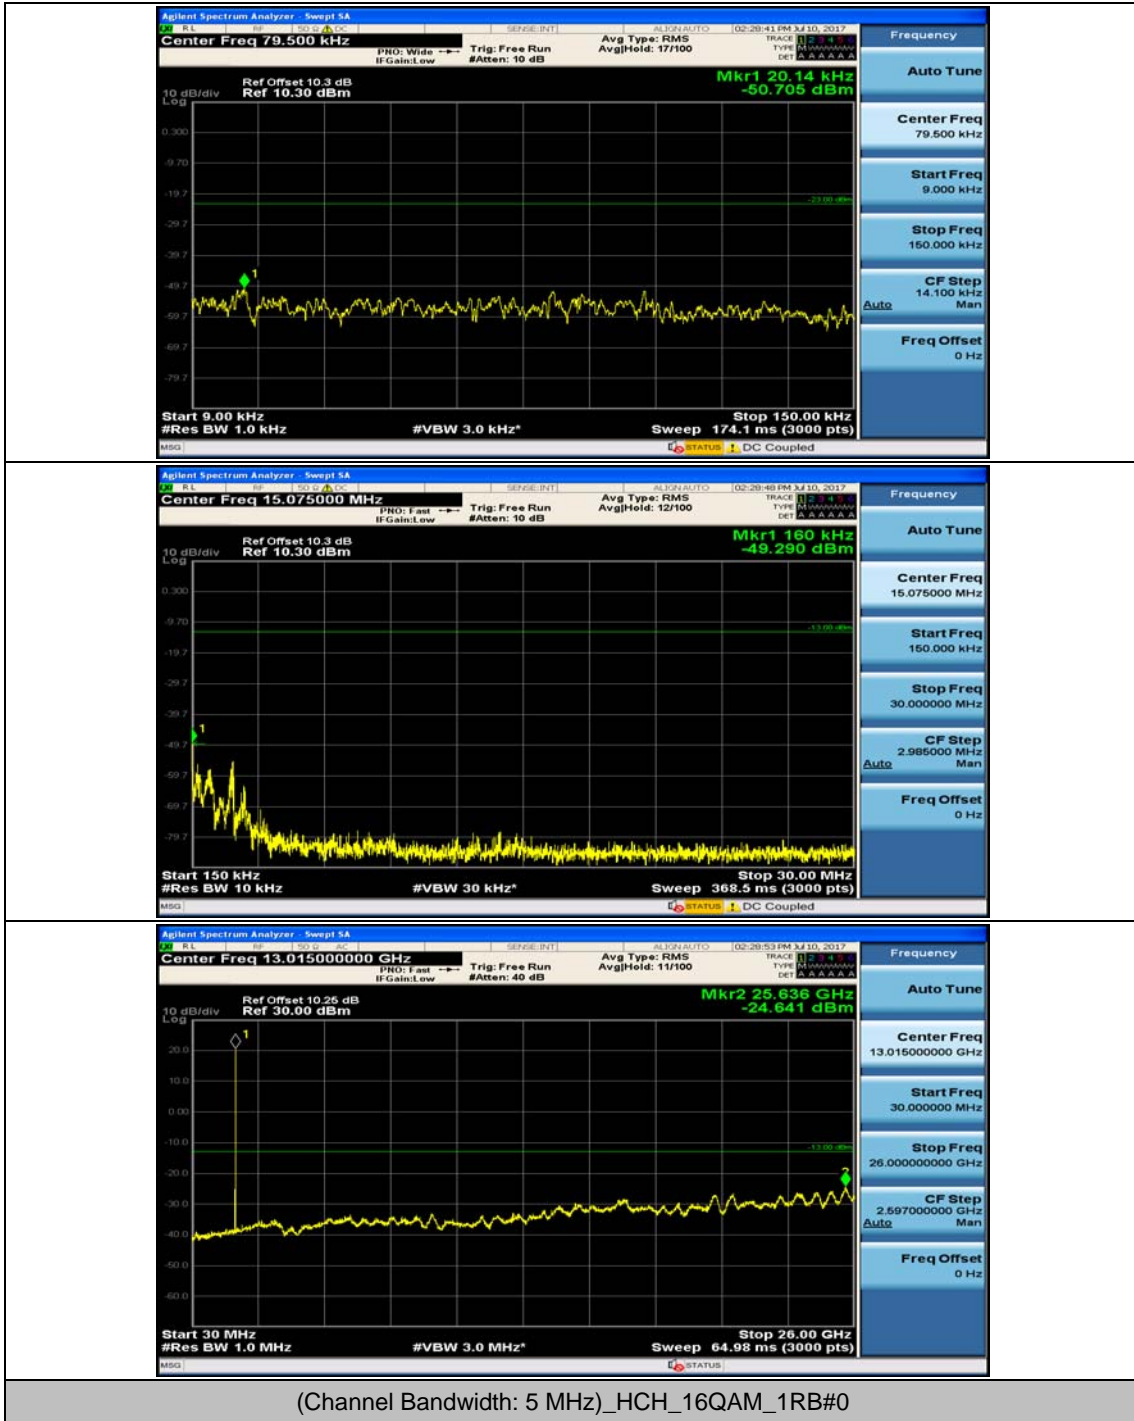

(Channel Bandwidth: 3 MHz)_HCH_QPSK_1RB#0

(Channel Bandwidth: 3 MHz)_HCH_QPSK_1RB#7

(Channel Bandwidth: 3 MHz)_LCH_16QAM_1RB#0

(Channel Bandwidth: 3 MHz)_LCH_16QAM_1RB#7

Channel Bandwidth: 5 MHz

Channel Bandwidth: 10 MHz

Channel Bandwidth: 10 MHz_LCH_16QAM_1RB#24