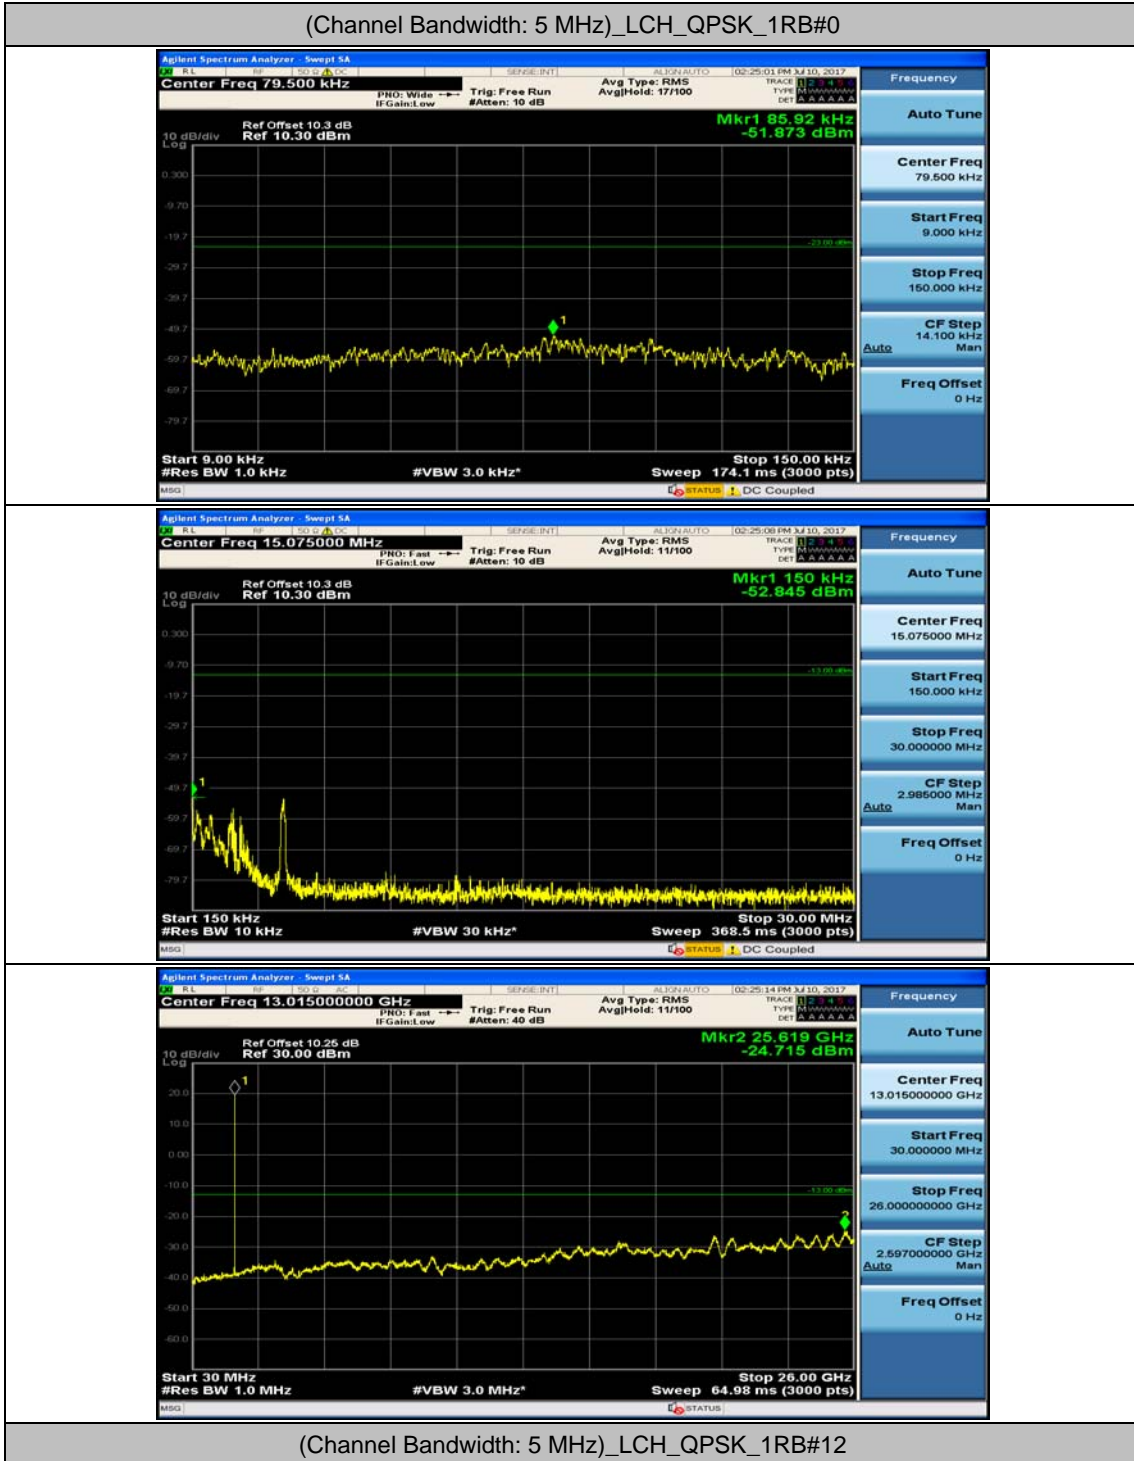

(Channel Bandwidth: 3 MHz)_HCH_QPSK_1RB#0

(Channel Bandwidth: 3 MHz)_HCH_QPSK_1RB#7

(Channel Bandwidth: 3 MHz)_LCH_16QAM_1RB#0

(Channel Bandwidth: 3 MHz)_LCH_16QAM_1RB#7

Channel Bandwidth: 5 MHz

Channel Bandwidth: 10 MHz

Channel Bandwidth: 10 MHz_LCH_16QAM_1RB#24