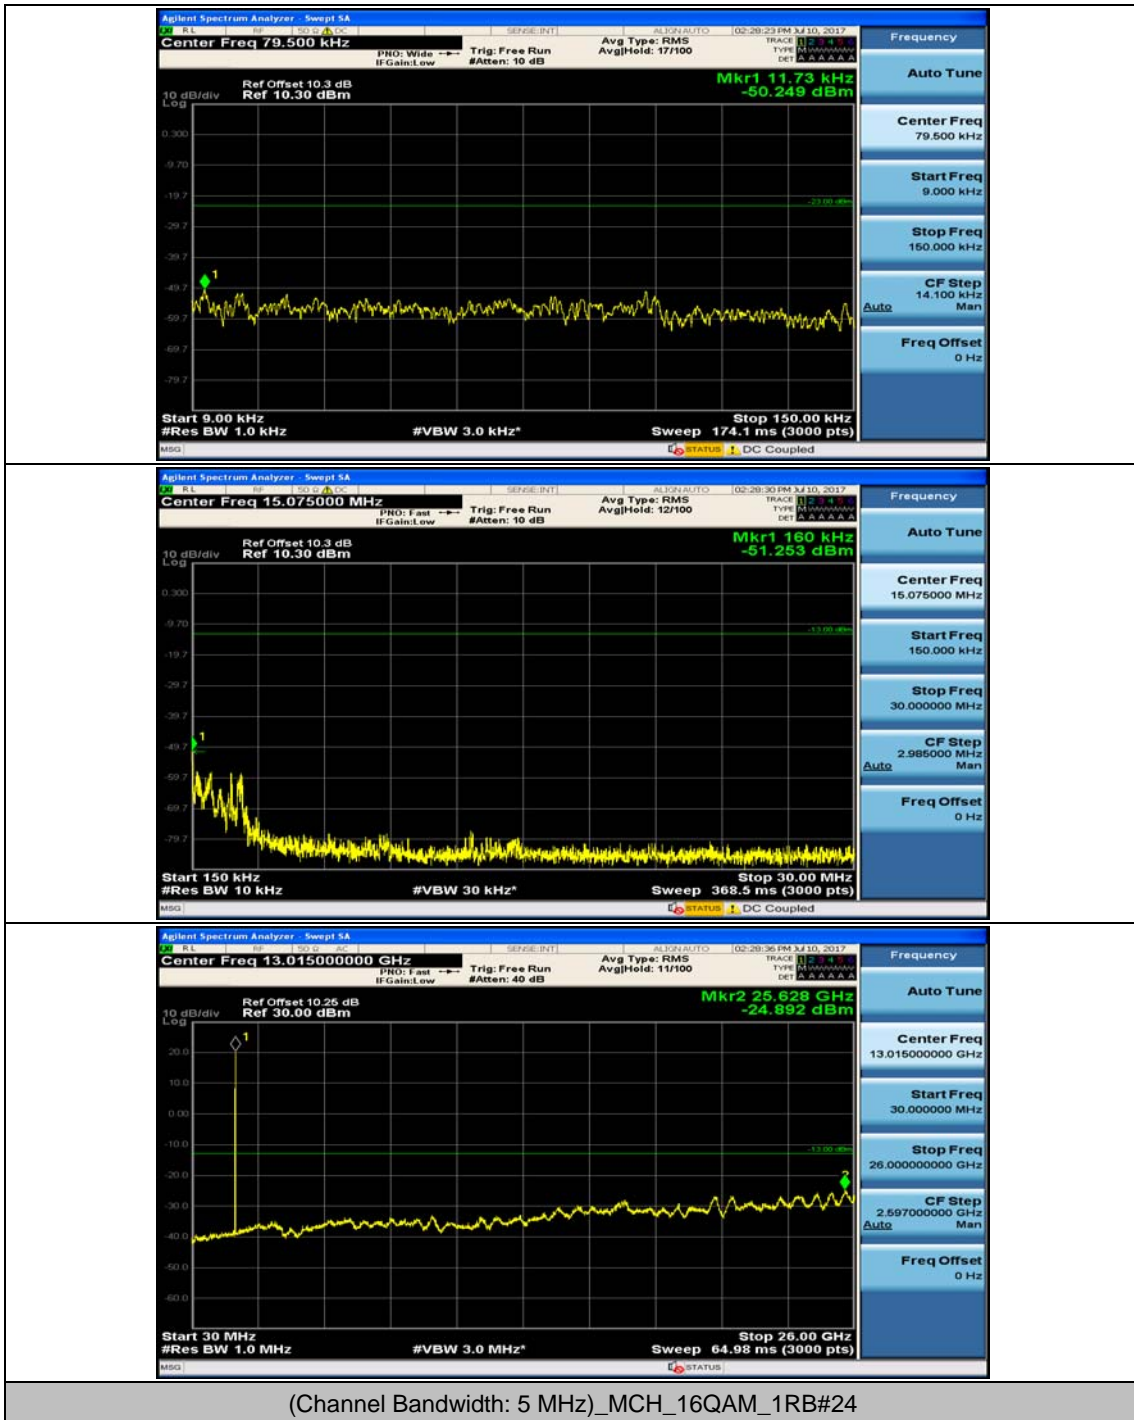

(Channel Bandwidth: 3 MHz)_HCH_QPSK_1RB#0

(Channel Bandwidth: 3 MHz)_HCH_QPSK_1RB#7

(Channel Bandwidth: 3 MHz)_LCH_16QAM_1RB#0

(Channel Bandwidth: 3 MHz)_LCH_16QAM_1RB#7

Channel Bandwidth: 5 MHz

Channel Bandwidth: 10 MHz

Channel Bandwidth: 10 MHz_LCH_16QAM_1RB#24