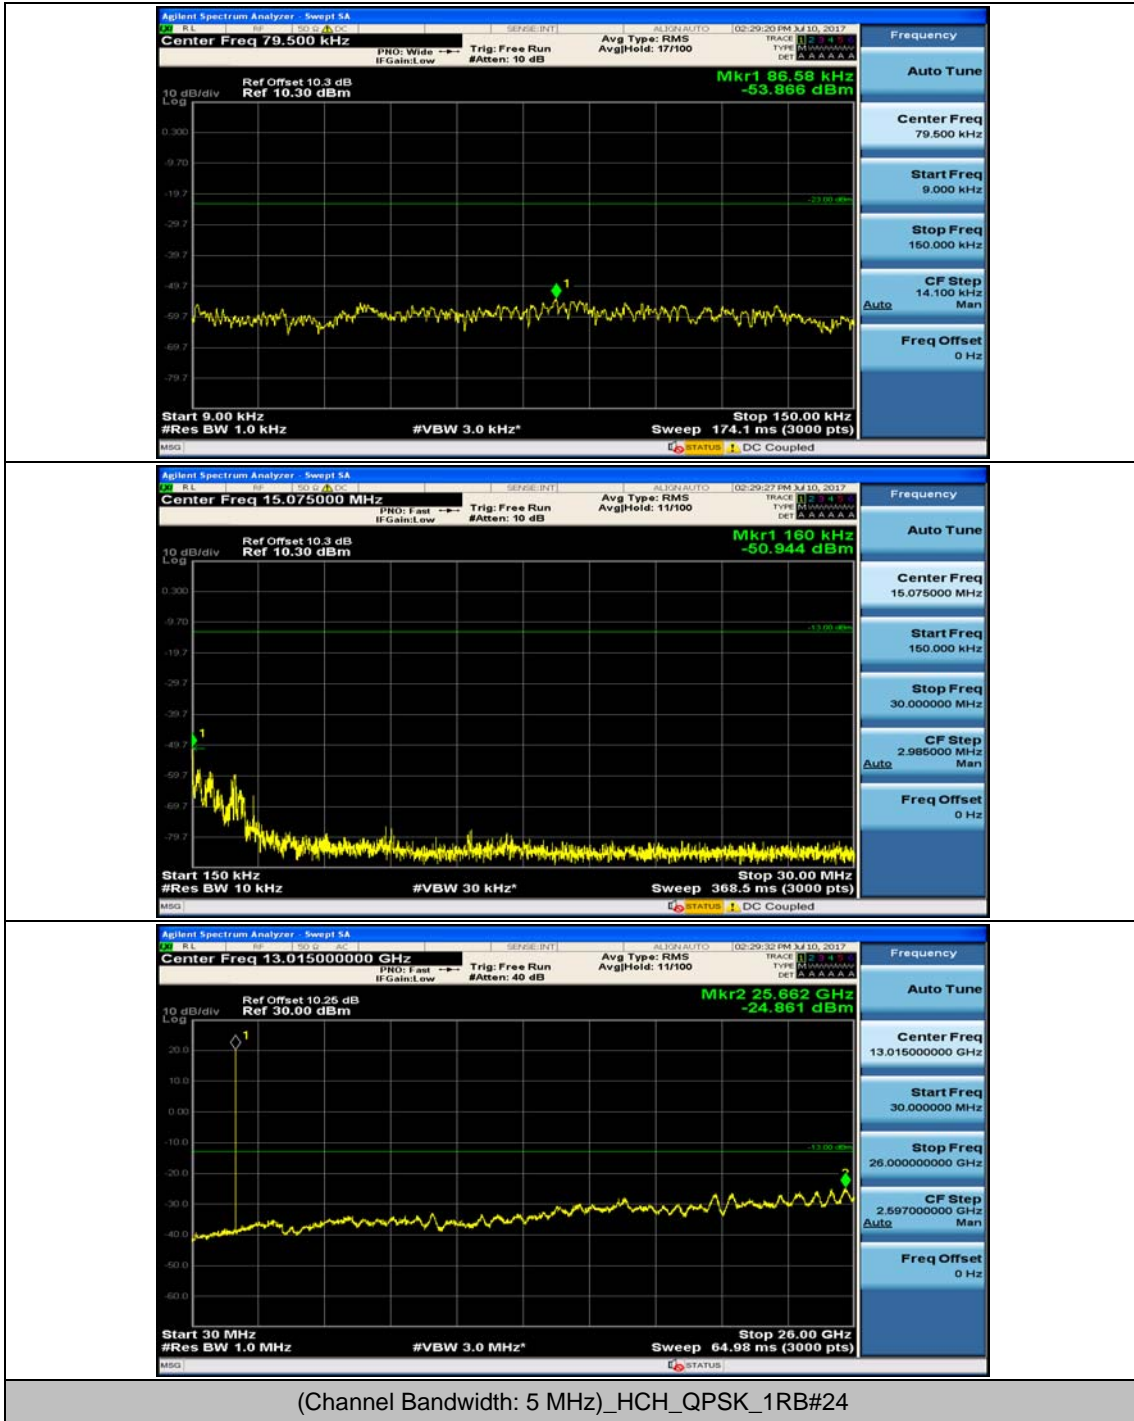

(Channel Bandwidth: 3 MHz)_HCH_QPSK_1RB#0

(Channel Bandwidth: 3 MHz)_HCH_QPSK_1RB#7

(Channel Bandwidth: 3 MHz)_LCH_16QAM_1RB#0

(Channel Bandwidth: 3 MHz)_LCH_16QAM_1RB#7

Channel Bandwidth: 5 MHz

Channel Bandwidth: 10 MHz

Channel Bandwidth: 10 MHz_LCH_16QAM_1RB#24