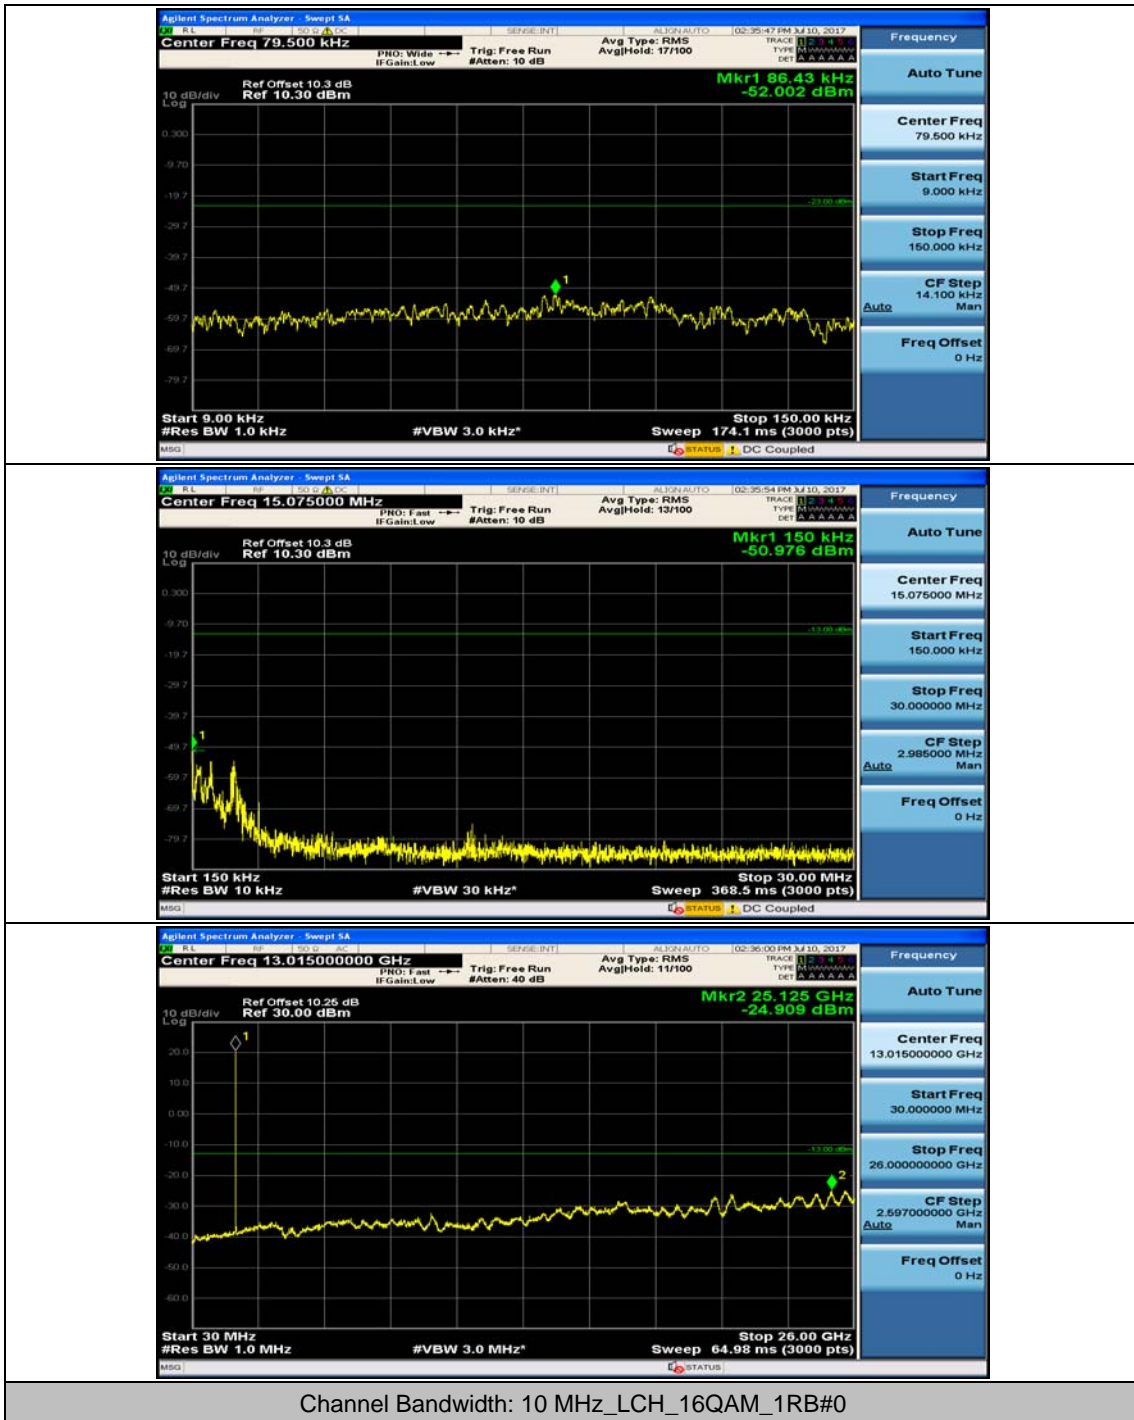

(Channel Bandwidth: 3 MHz)_HCH_QPSK_1RB#0

(Channel Bandwidth: 3 MHz)_HCH_QPSK_1RB#7

(Channel Bandwidth: 3 MHz)_LCH_16QAM_1RB#0

(Channel Bandwidth: 3 MHz)_LCH_16QAM_1RB#7

Channel Bandwidth: 5 MHz

Channel Bandwidth: 10 MHz

Channel Bandwidth: 10 MHz_LCH_16QAM_1RB#24