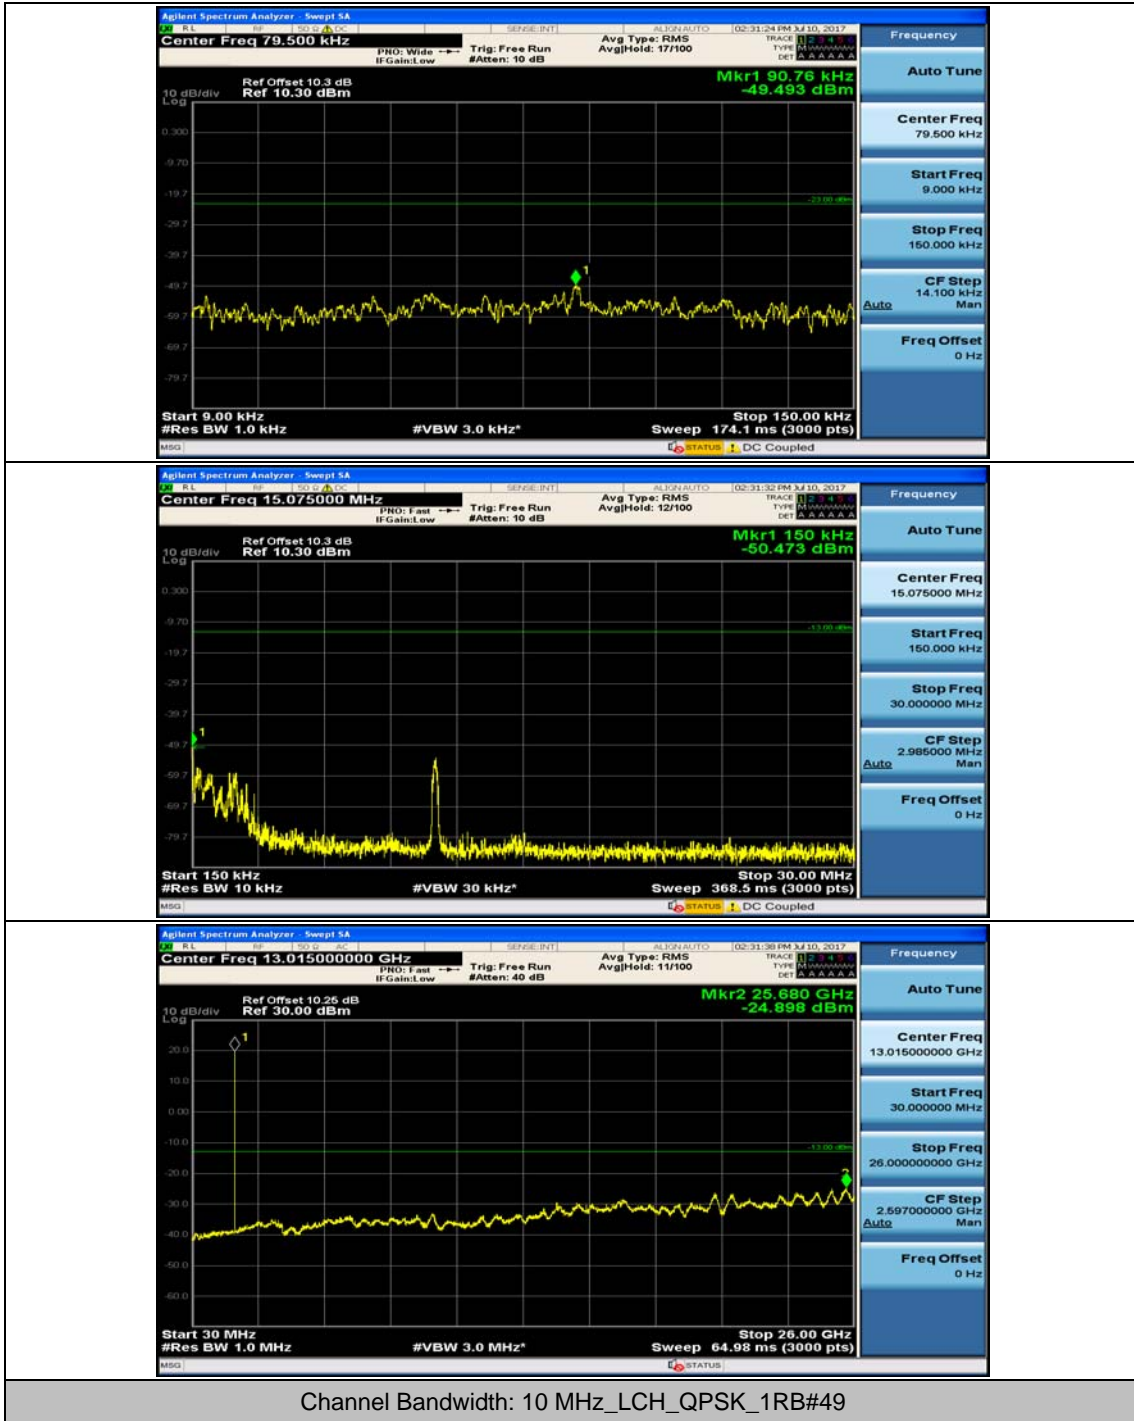

(Channel Bandwidth: 3 MHz)_HCH_QPSK_1RB#0

(Channel Bandwidth: 3 MHz)_HCH_QPSK_1RB#7

(Channel Bandwidth: 3 MHz)_LCH_16QAM_1RB#0

(Channel Bandwidth: 3 MHz)_LCH_16QAM_1RB#7

Channel Bandwidth: 5 MHz

Channel Bandwidth: 10 MHz

Channel Bandwidth: 10 MHz_LCH_16QAM_1RB#24