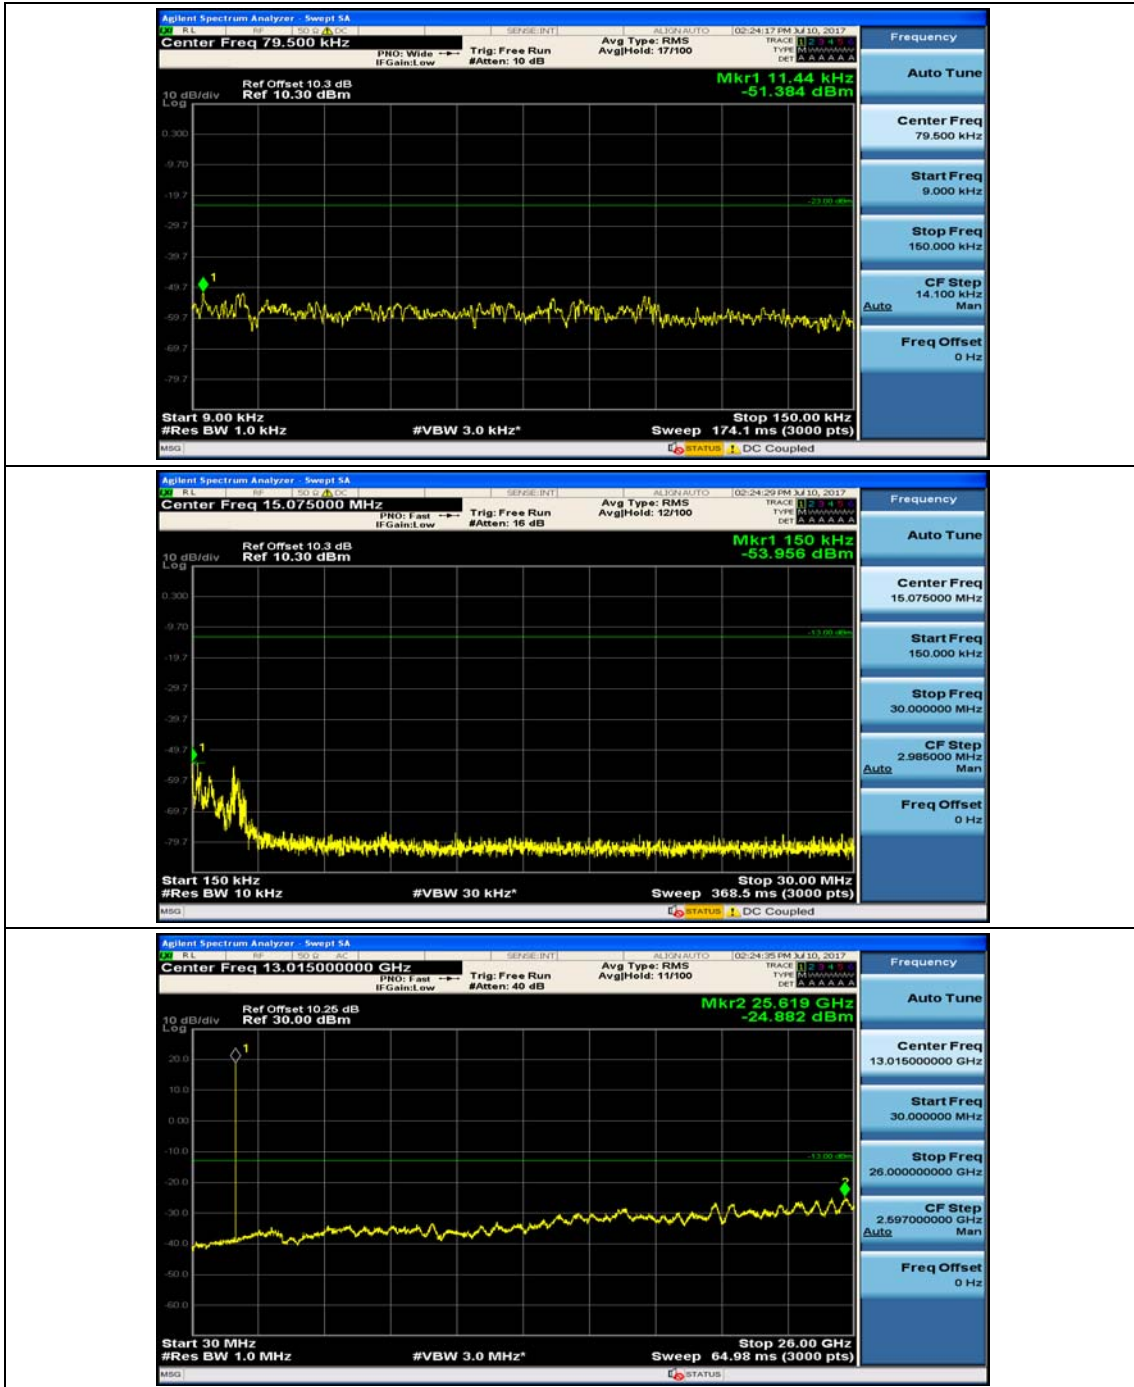

(Channel Bandwidth: 3 MHz)_HCH_QPSK_1RB#0

(Channel Bandwidth: 3 MHz)_HCH_QPSK_1RB#7

(Channel Bandwidth: 3 MHz)_LCH_16QAM_1RB#0

(Channel Bandwidth: 3 MHz)_LCH_16QAM_1RB#7

Channel Bandwidth: 5 MHz

Channel Bandwidth: 10 MHz

Channel Bandwidth: 10 MHz_LCH_16QAM_1RB#24