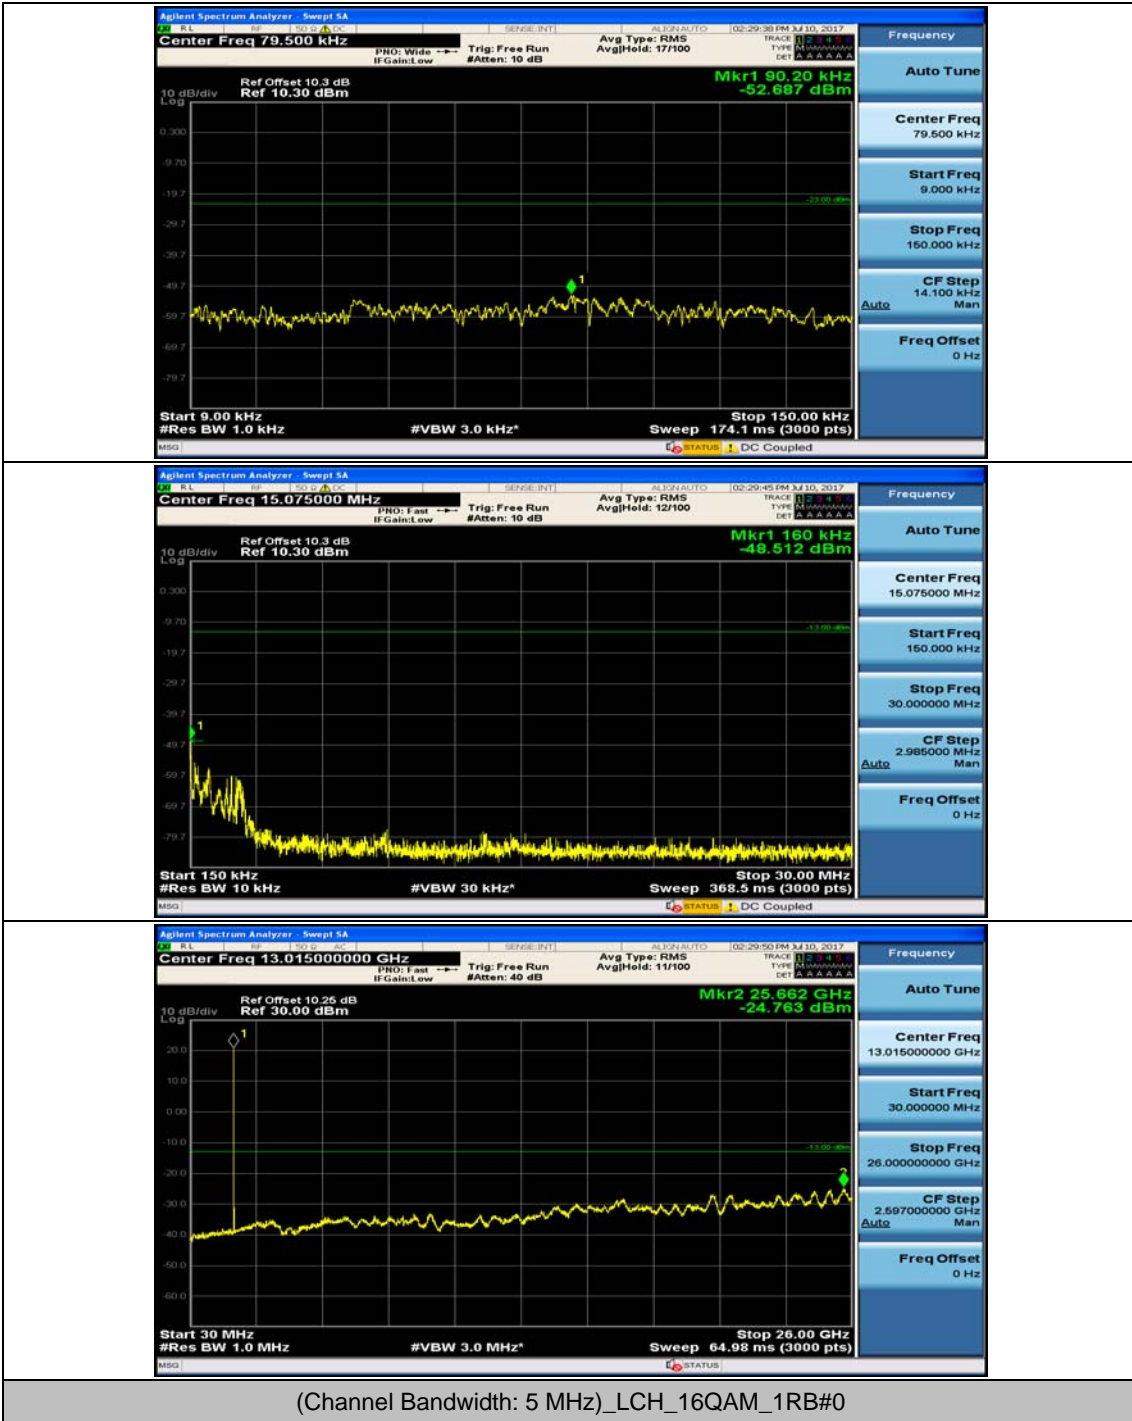

(Channel Bandwidth: 3 MHz)_HCH_QPSK_1RB#0

(Channel Bandwidth: 3 MHz)_HCH_QPSK_1RB#7

(Channel Bandwidth: 3 MHz)_LCH_16QAM_1RB#0

(Channel Bandwidth: 3 MHz)_LCH_16QAM_1RB#7

Channel Bandwidth: 5 MHz

Channel Bandwidth: 10 MHz

Channel Bandwidth: 10 MHz_LCH_16QAM_1RB#24