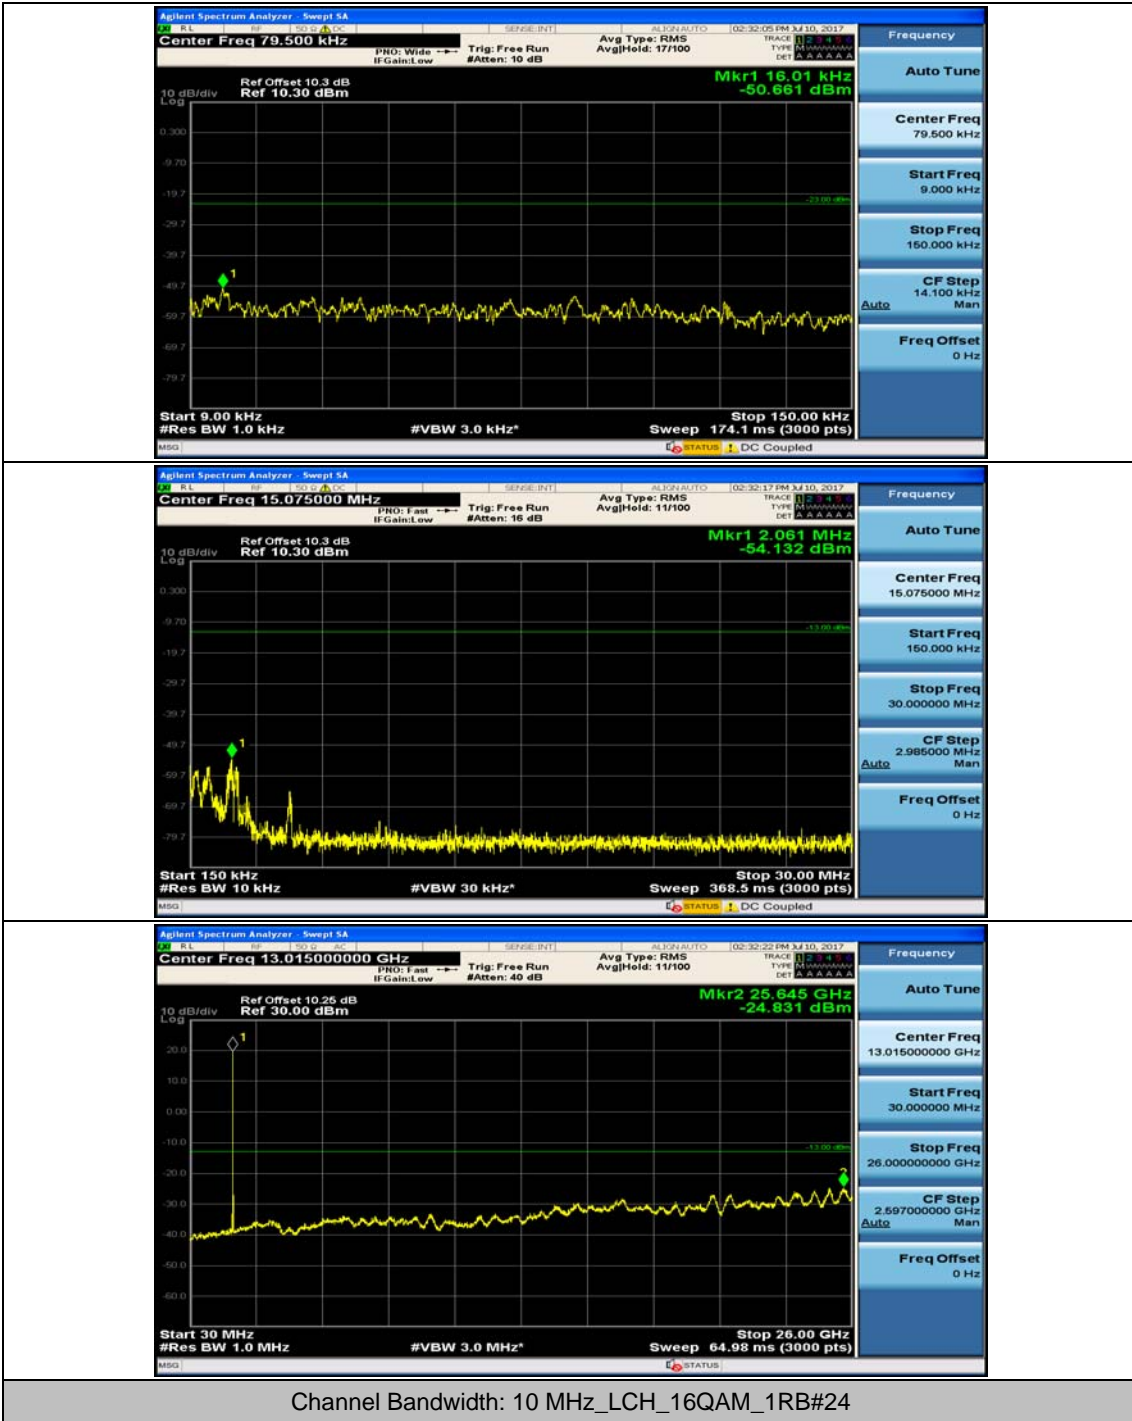

(Channel Bandwidth: 3 MHz)_HCH_QPSK_1RB#0

(Channel Bandwidth: 3 MHz)_HCH_QPSK_1RB#7

(Channel Bandwidth: 3 MHz)_LCH_16QAM_1RB#0

(Channel Bandwidth: 3 MHz)_LCH_16QAM_1RB#7

Channel Bandwidth: 5 MHz

Channel Bandwidth: 10 MHz

Channel Bandwidth: 10 MHz_LCH_16QAM_1RB#24