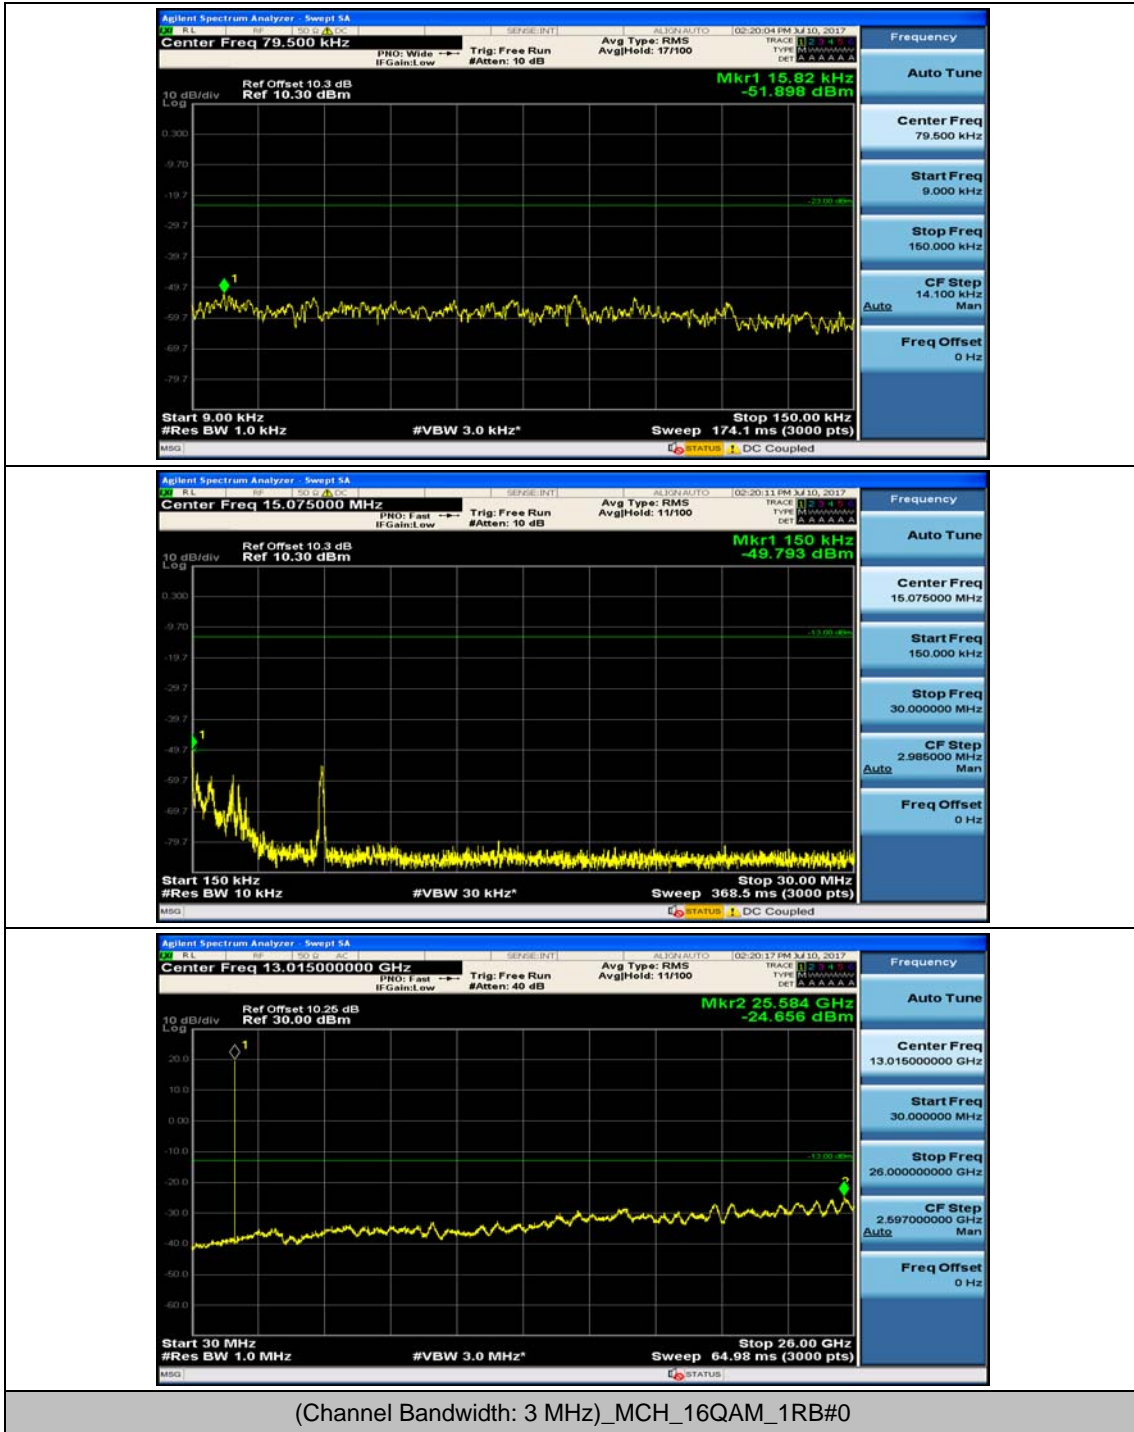

(Channel Bandwidth: 3 MHz)_HCH_QPSK_1RB#0

(Channel Bandwidth: 3 MHz)_HCH_QPSK_1RB#7

(Channel Bandwidth: 3 MHz)_LCH_16QAM_1RB#0

(Channel Bandwidth: 3 MHz)_LCH_16QAM_1RB#7

Channel Bandwidth: 5 MHz

Channel Bandwidth: 10 MHz

Channel Bandwidth: 10 MHz_LCH_16QAM_1RB#24