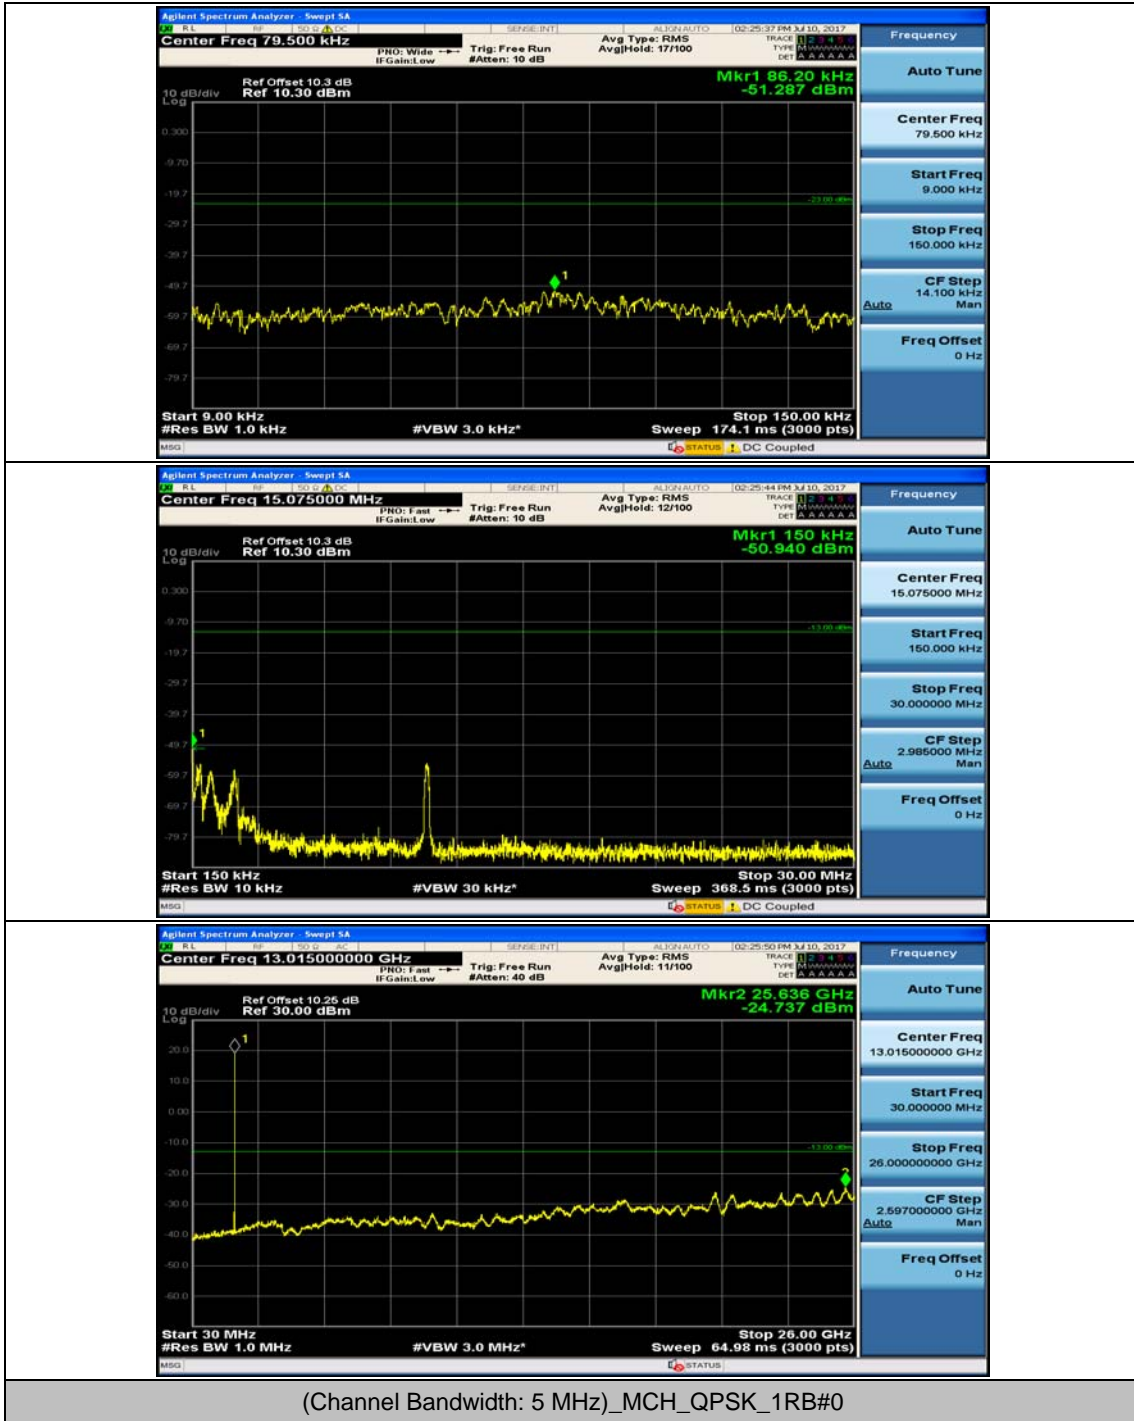

(Channel Bandwidth: 3 MHz)_HCH_QPSK_1RB#0

(Channel Bandwidth: 3 MHz)_HCH_QPSK_1RB#7

(Channel Bandwidth: 3 MHz)_LCH_16QAM_1RB#0

(Channel Bandwidth: 3 MHz)_LCH_16QAM_1RB#7

Channel Bandwidth: 5 MHz

Channel Bandwidth: 10 MHz

Channel Bandwidth: 10 MHz_LCH_16QAM_1RB#24