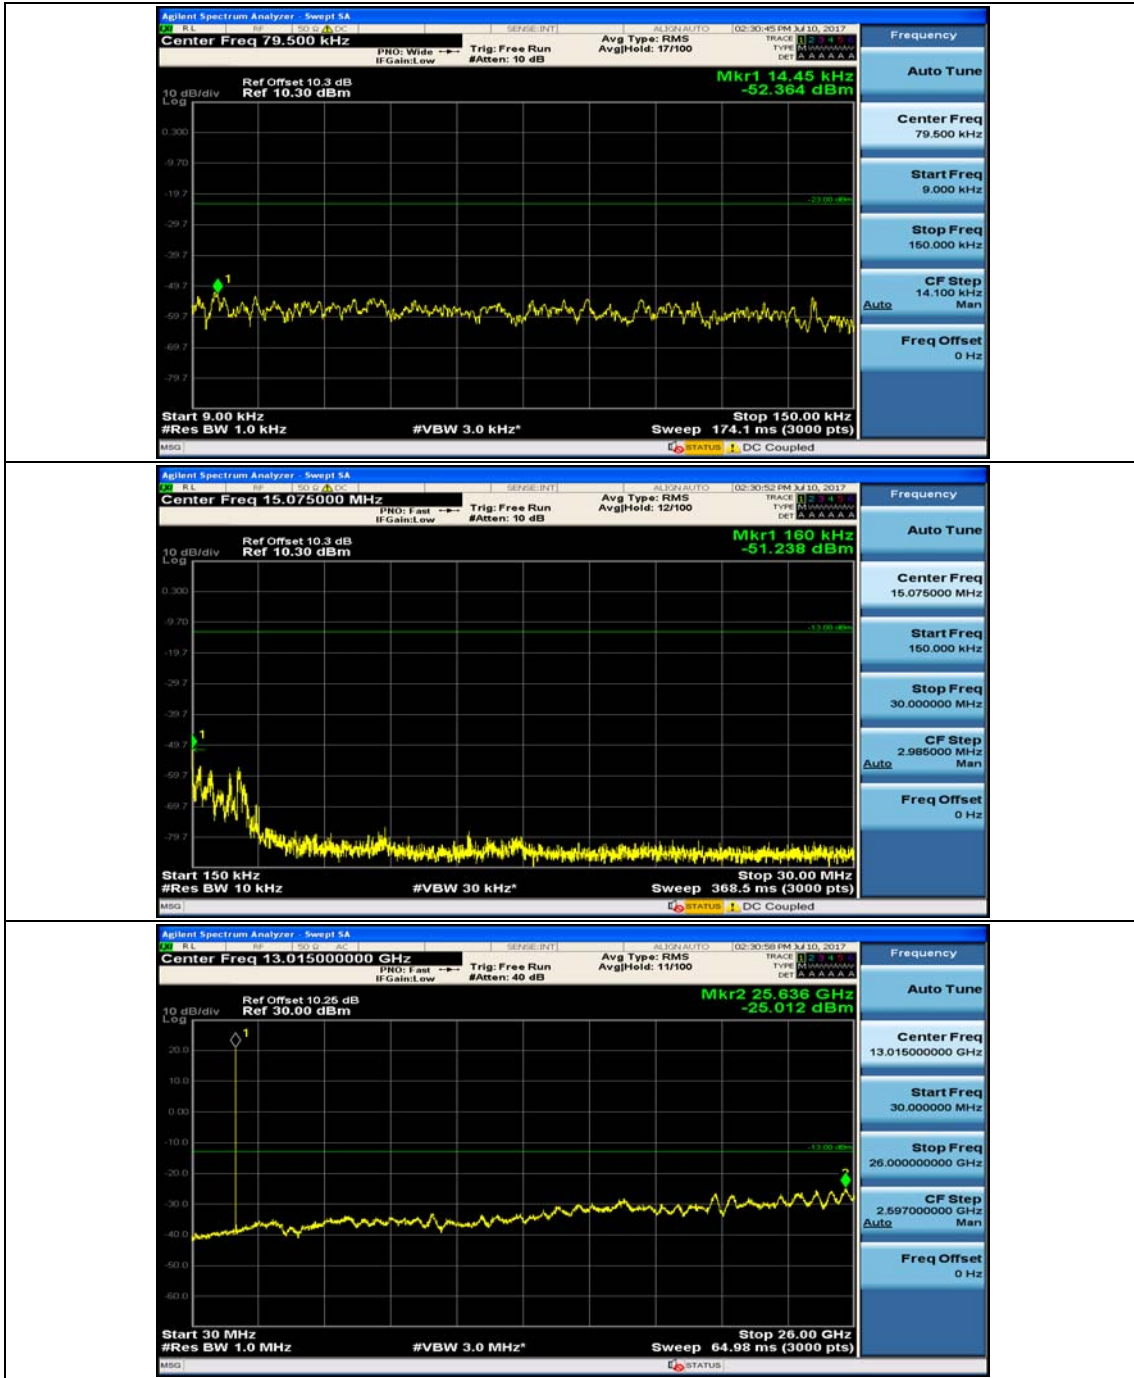

(Channel Bandwidth: 3 MHz)_HCH_QPSK_1RB#0

(Channel Bandwidth: 3 MHz)_HCH_QPSK_1RB#7

(Channel Bandwidth: 3 MHz)_LCH_16QAM_1RB#0

(Channel Bandwidth: 3 MHz)_LCH_16QAM_1RB#7

Channel Bandwidth: 5 MHz

Channel Bandwidth: 10 MHz

Channel Bandwidth: 10 MHz_LCH_16QAM_1RB#24