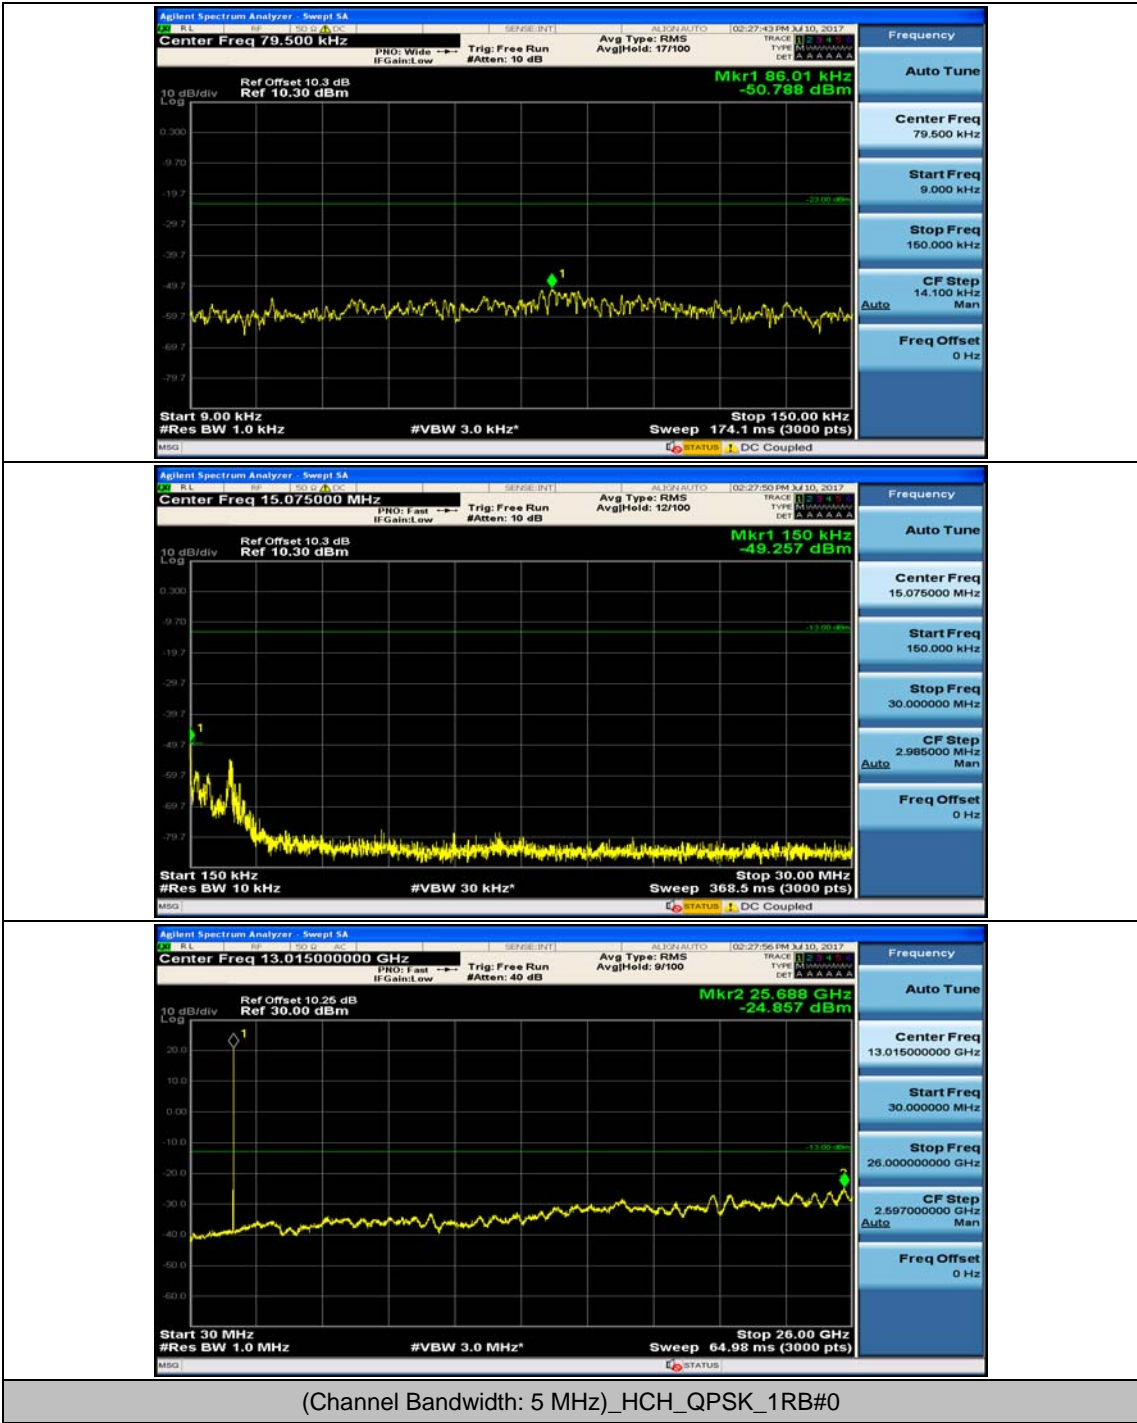

(Channel Bandwidth: 3 MHz)_HCH_QPSK_1RB#0

(Channel Bandwidth: 3 MHz)_HCH_QPSK_1RB#7

(Channel Bandwidth: 3 MHz)_LCH_16QAM_1RB#0

(Channel Bandwidth: 3 MHz)_LCH_16QAM_1RB#7

Channel Bandwidth: 5 MHz

Channel Bandwidth: 10 MHz

Channel Bandwidth: 10 MHz_LCH_16QAM_1RB#24