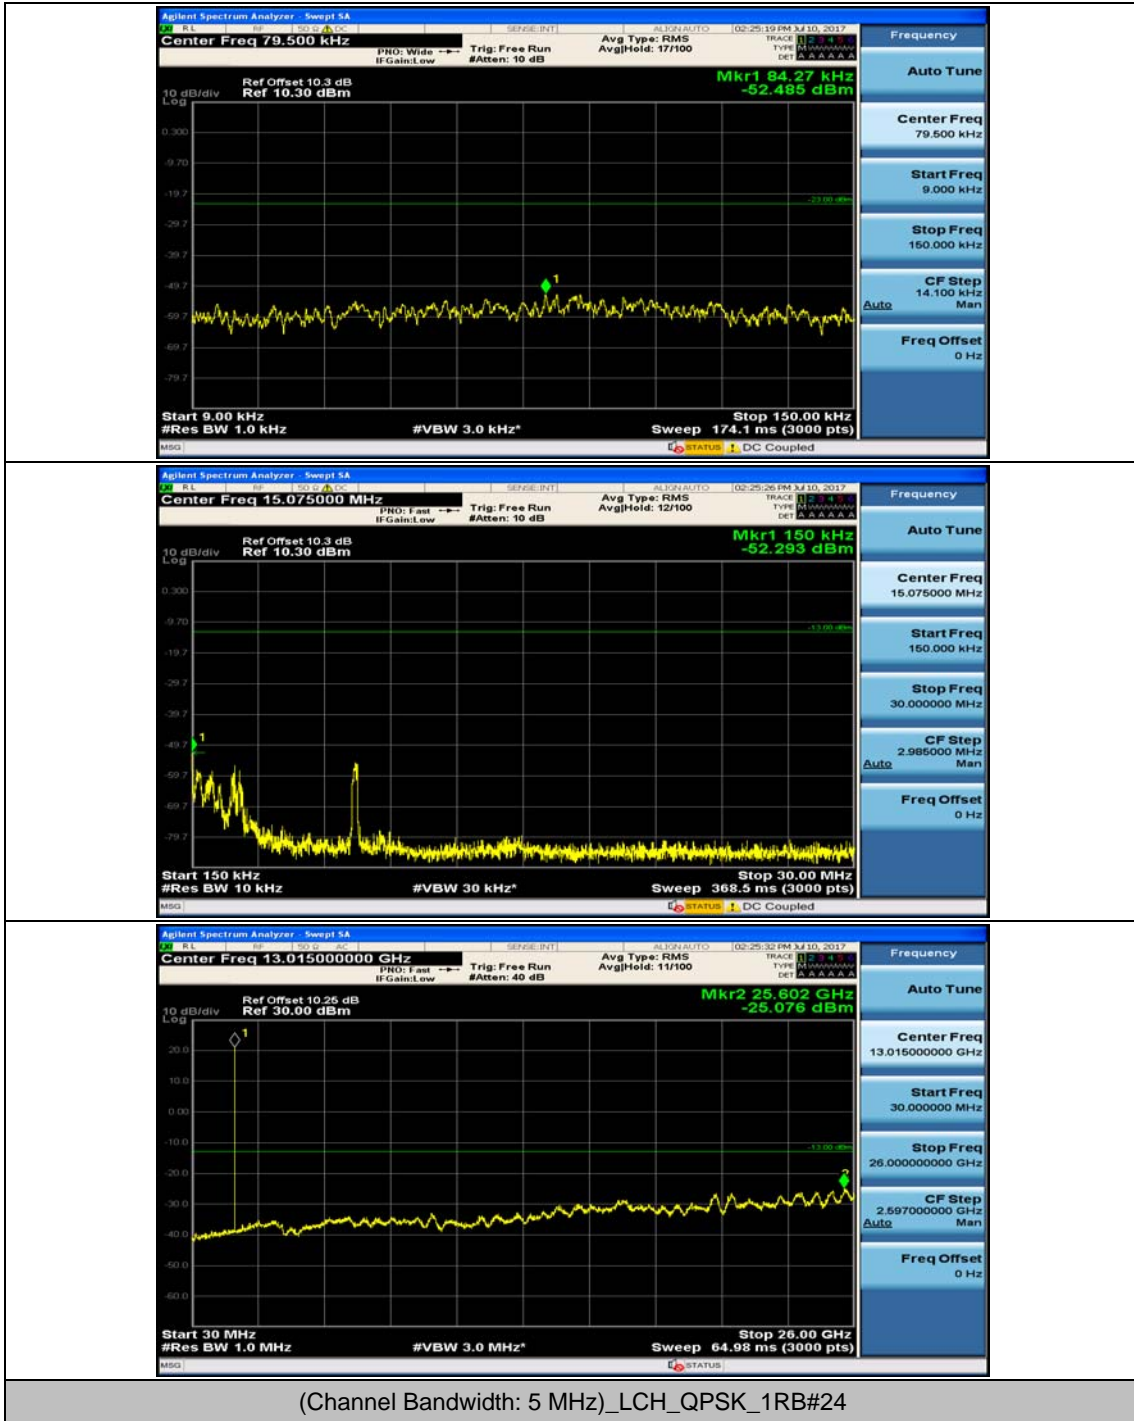

(Channel Bandwidth: 3 MHz)_HCH_QPSK_1RB#0

(Channel Bandwidth: 3 MHz)_HCH_QPSK_1RB#7

(Channel Bandwidth: 3 MHz)_LCH_16QAM_1RB#0

(Channel Bandwidth: 3 MHz)_LCH_16QAM_1RB#7

Channel Bandwidth: 5 MHz

Channel Bandwidth: 10 MHz

Channel Bandwidth: 10 MHz_LCH_16QAM_1RB#24