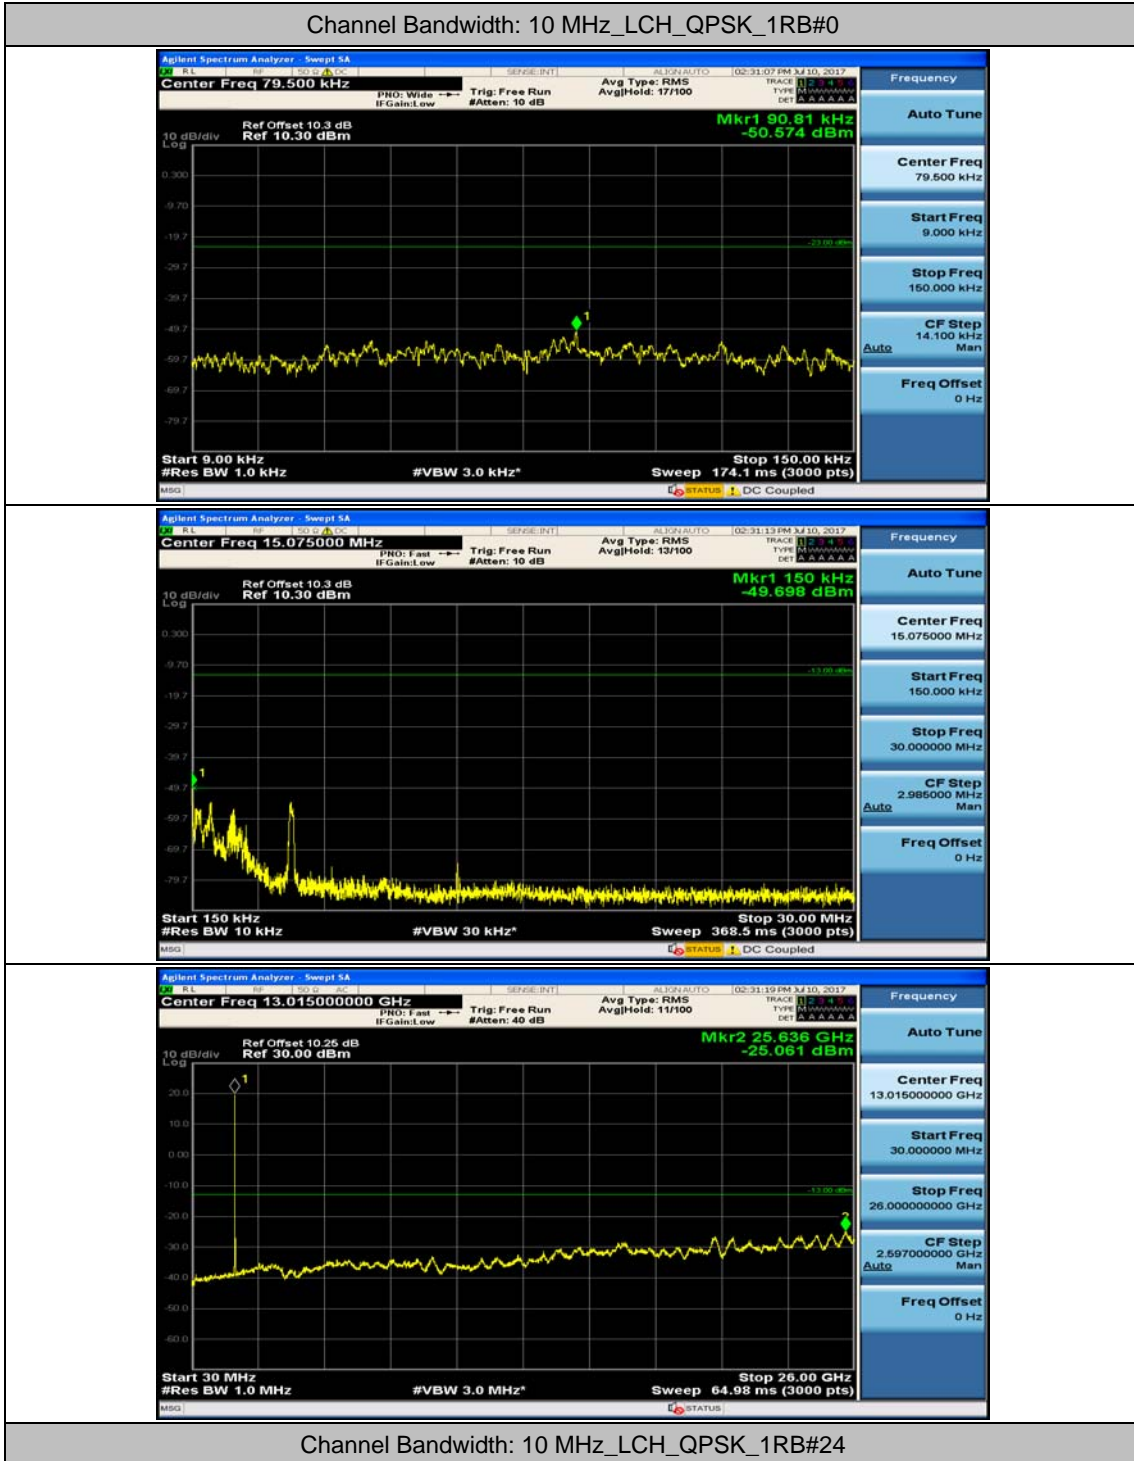

(Channel Bandwidth: 3 MHz)_HCH_QPSK_1RB#0

(Channel Bandwidth: 3 MHz)_HCH_QPSK_1RB#7

(Channel Bandwidth: 3 MHz)_LCH_16QAM_1RB#0

(Channel Bandwidth: 3 MHz)_LCH_16QAM_1RB#7

Channel Bandwidth: 5 MHz

Channel Bandwidth: 10 MHz

Channel Bandwidth: 10 MHz_LCH_16QAM_1RB#24