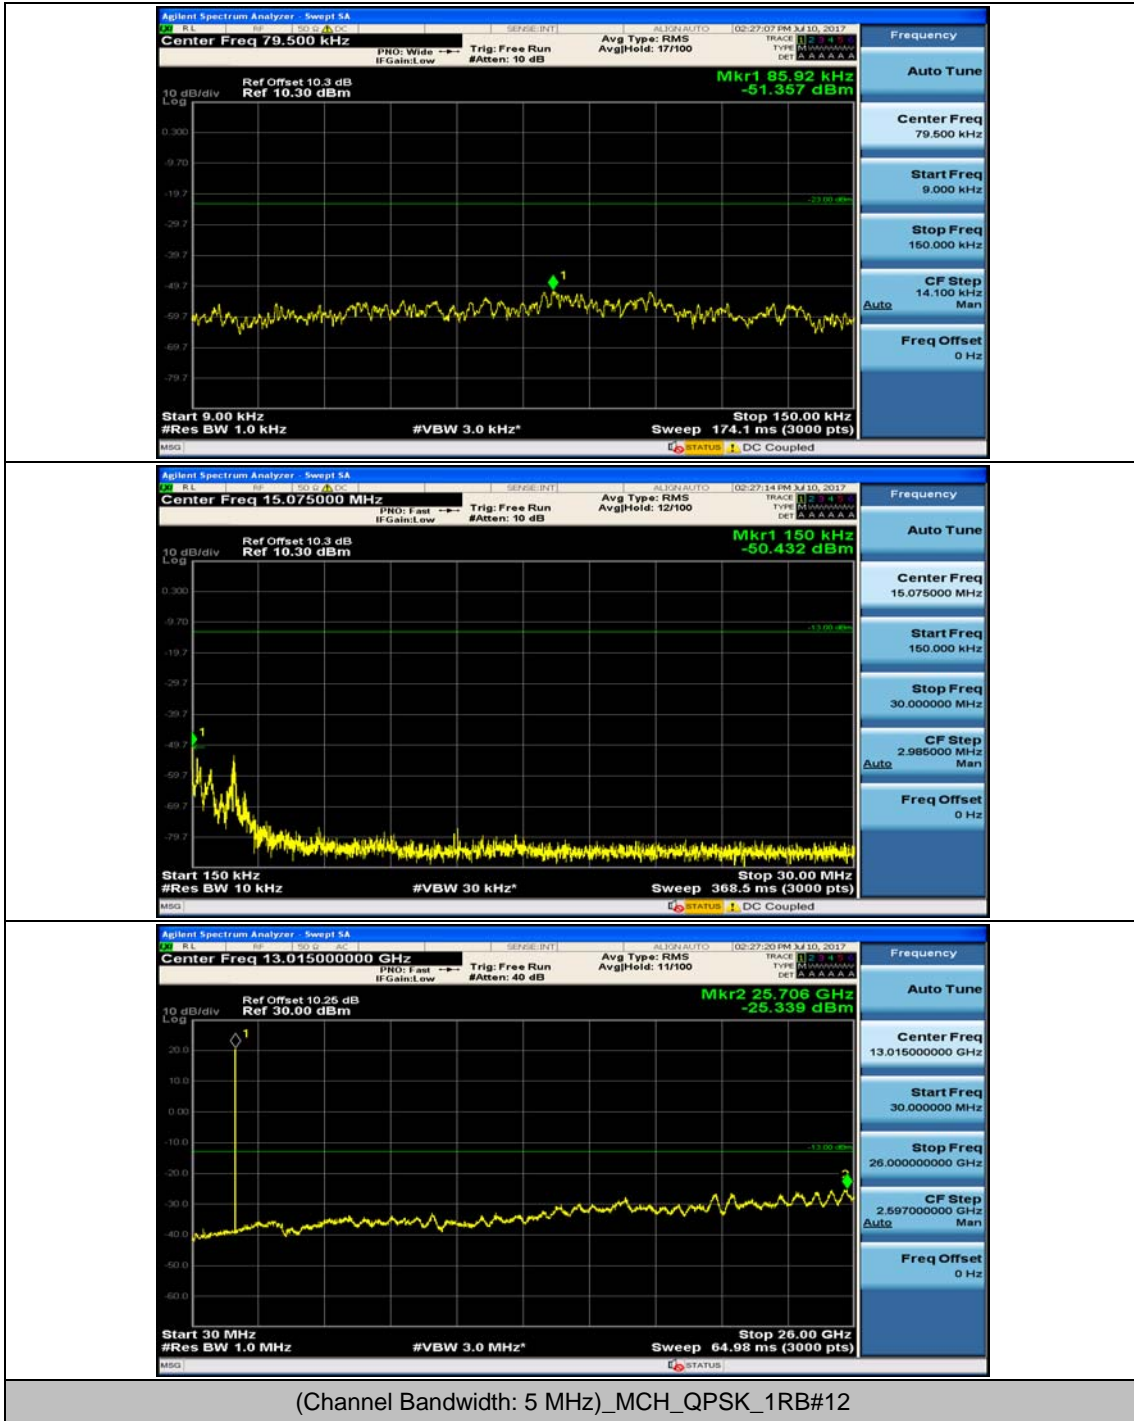

(Channel Bandwidth: 3 MHz)_HCH_QPSK_1RB#0

(Channel Bandwidth: 3 MHz)_HCH_QPSK_1RB#7

(Channel Bandwidth: 3 MHz)_LCH_16QAM_1RB#0

(Channel Bandwidth: 3 MHz)_LCH_16QAM_1RB#7

Channel Bandwidth: 5 MHz

Channel Bandwidth: 10 MHz

Channel Bandwidth: 10 MHz_LCH_16QAM_1RB#24