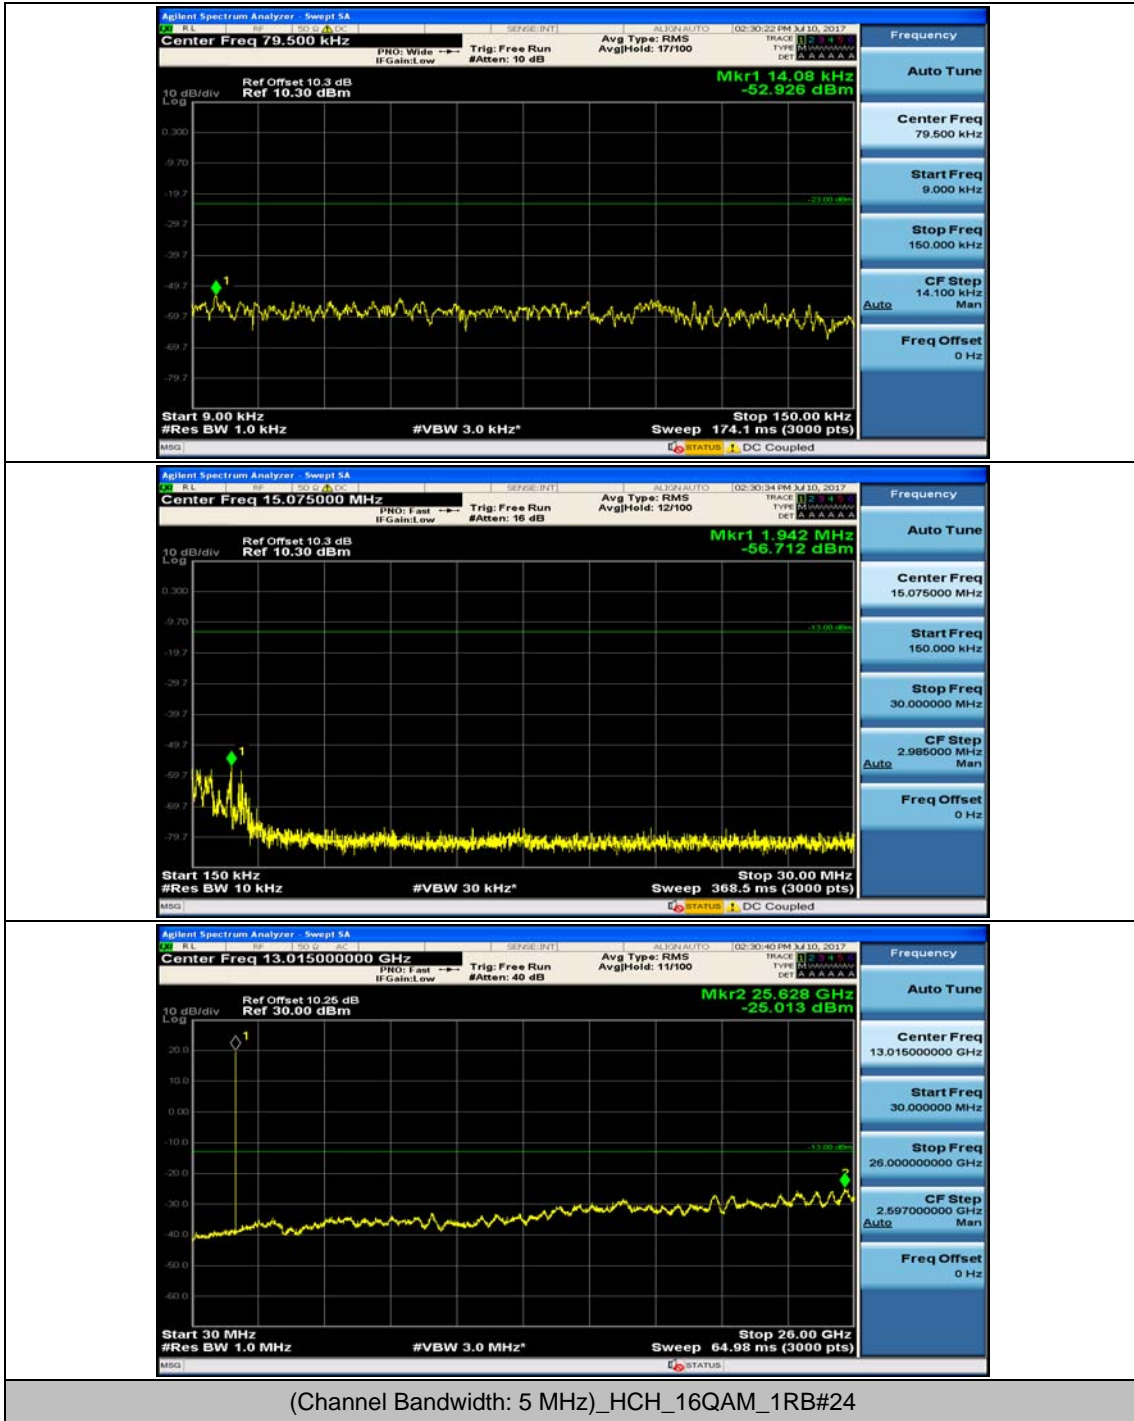

(Channel Bandwidth: 3 MHz)_HCH_QPSK_1RB#0

(Channel Bandwidth: 3 MHz)_HCH_QPSK_1RB#7

(Channel Bandwidth: 3 MHz)_LCH_16QAM_1RB#0

(Channel Bandwidth: 3 MHz)_LCH_16QAM_1RB#7

Channel Bandwidth: 5 MHz

Channel Bandwidth: 10 MHz

Channel Bandwidth: 10 MHz_LCH_16QAM_1RB#24