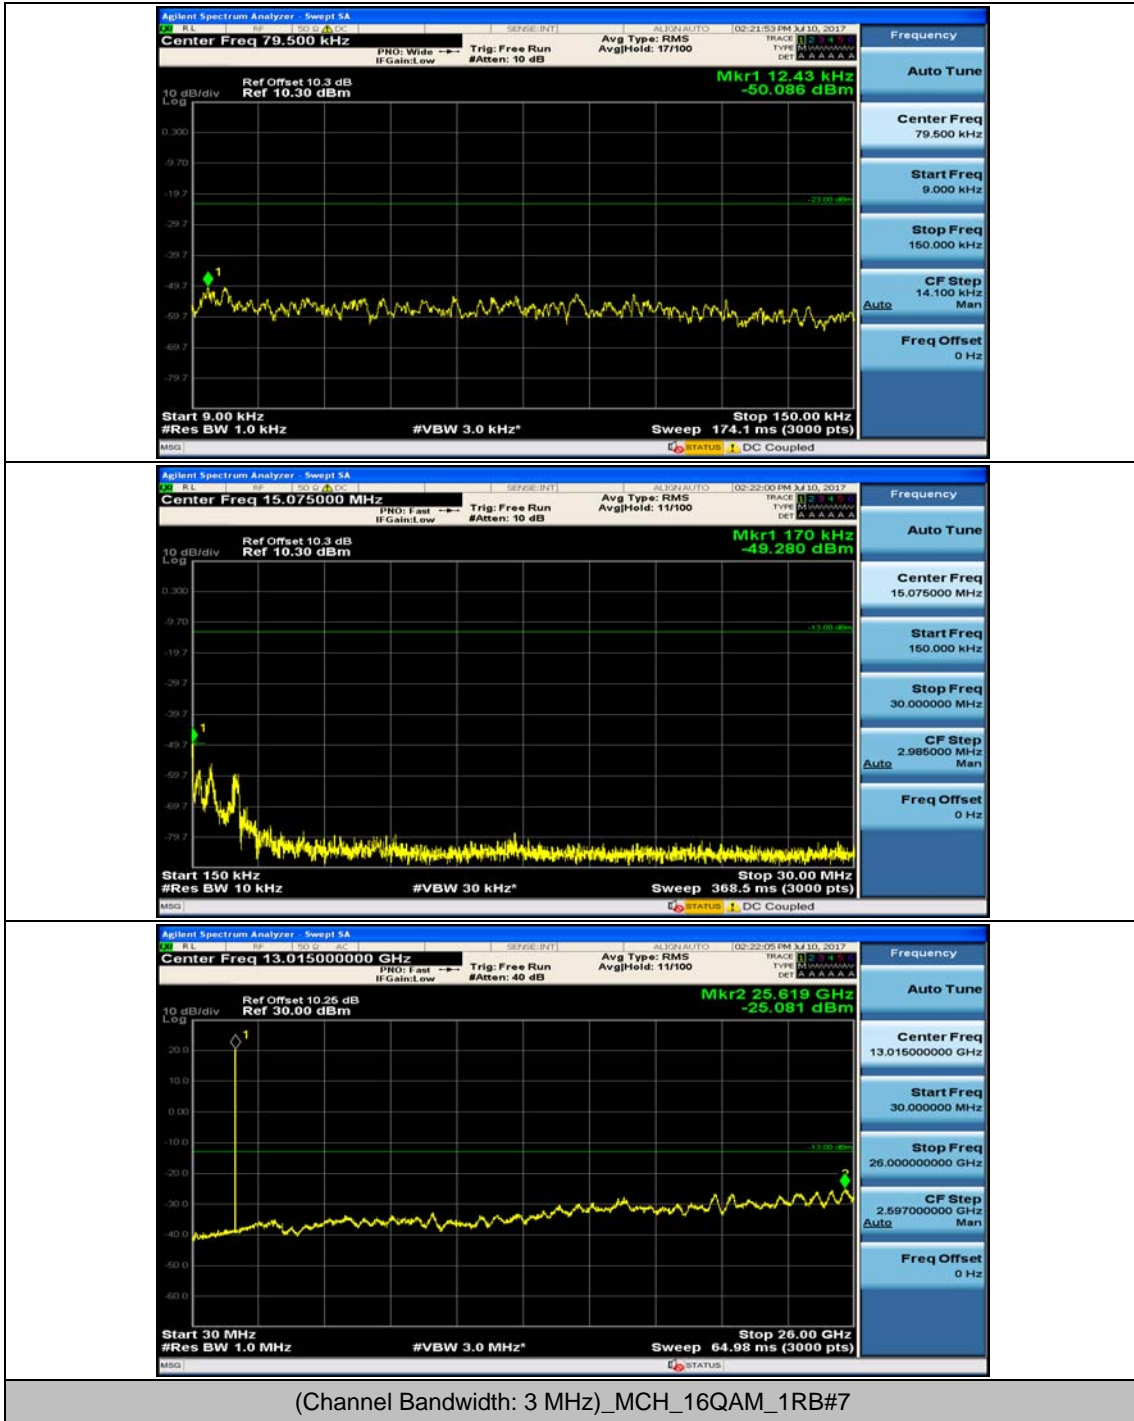

(Channel Bandwidth: 3 MHz)_HCH_QPSK_1RB#0

(Channel Bandwidth: 3 MHz)_HCH_QPSK_1RB#7

(Channel Bandwidth: 3 MHz)_LCH_16QAM_1RB#0

(Channel Bandwidth: 3 MHz)_LCH_16QAM_1RB#7

Channel Bandwidth: 5 MHz

Channel Bandwidth: 10 MHz

Channel Bandwidth: 10 MHz_LCH_16QAM_1RB#24