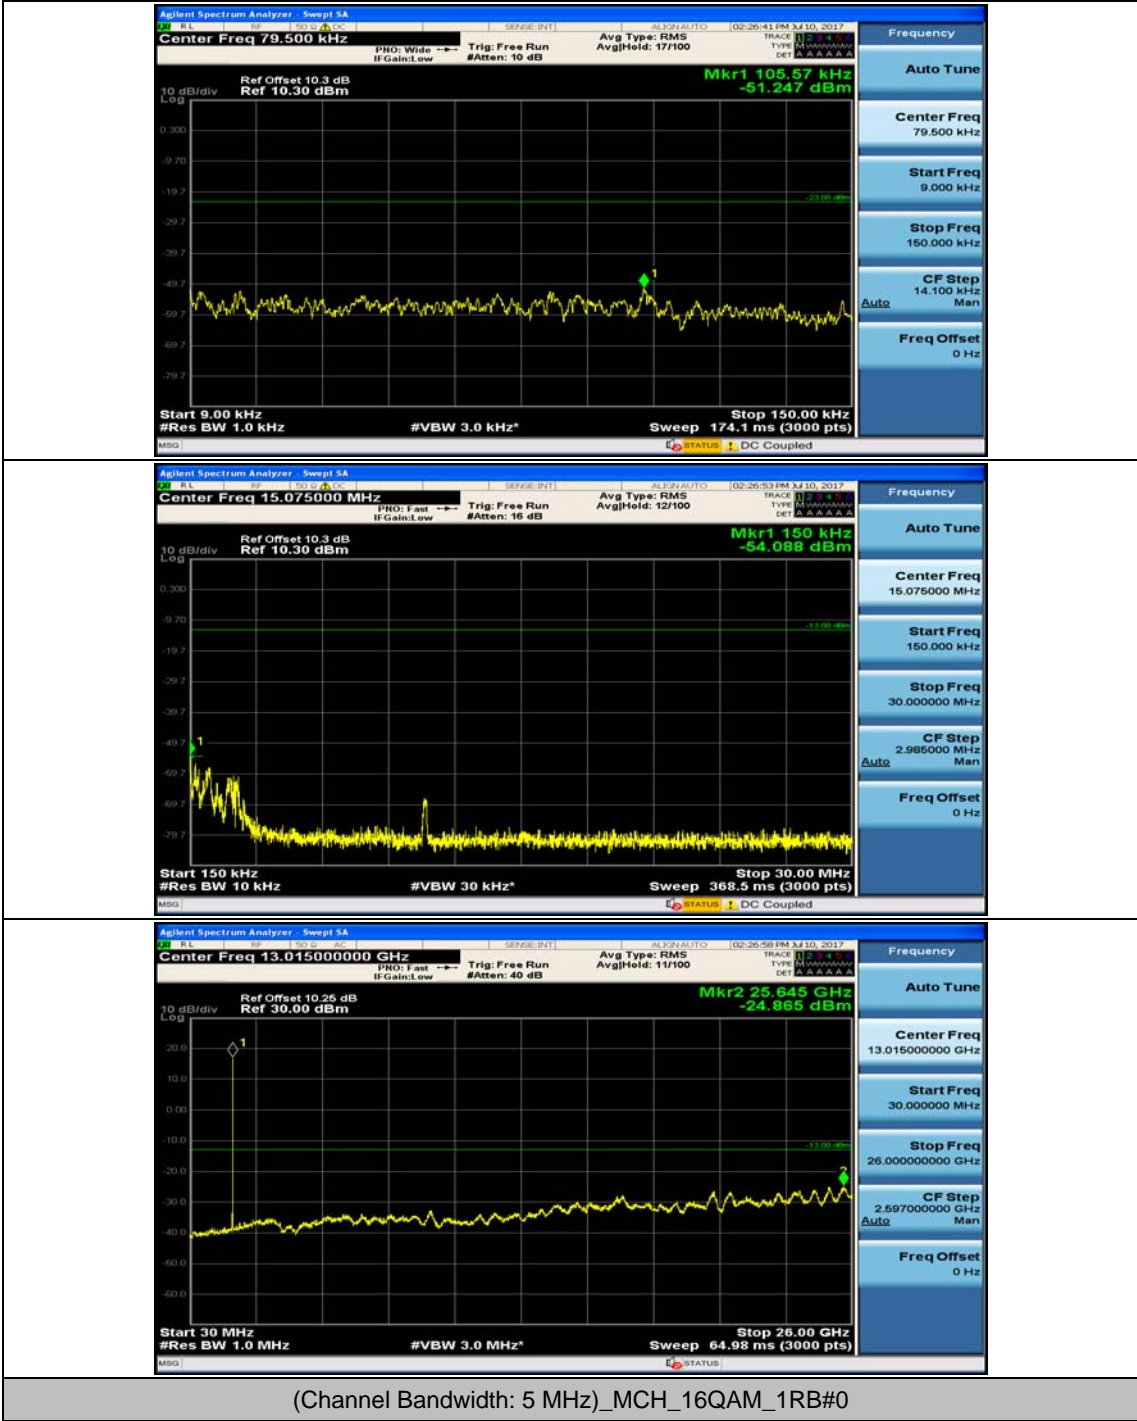

(Channel Bandwidth: 3 MHz)_HCH_QPSK_1RB#0

(Channel Bandwidth: 3 MHz)_HCH_QPSK_1RB#7

(Channel Bandwidth: 3 MHz)_LCH_16QAM_1RB#0

(Channel Bandwidth: 3 MHz)_LCH_16QAM_1RB#7

Channel Bandwidth: 5 MHz

Channel Bandwidth: 10 MHz

Channel Bandwidth: 10 MHz_LCH_16QAM_1RB#24