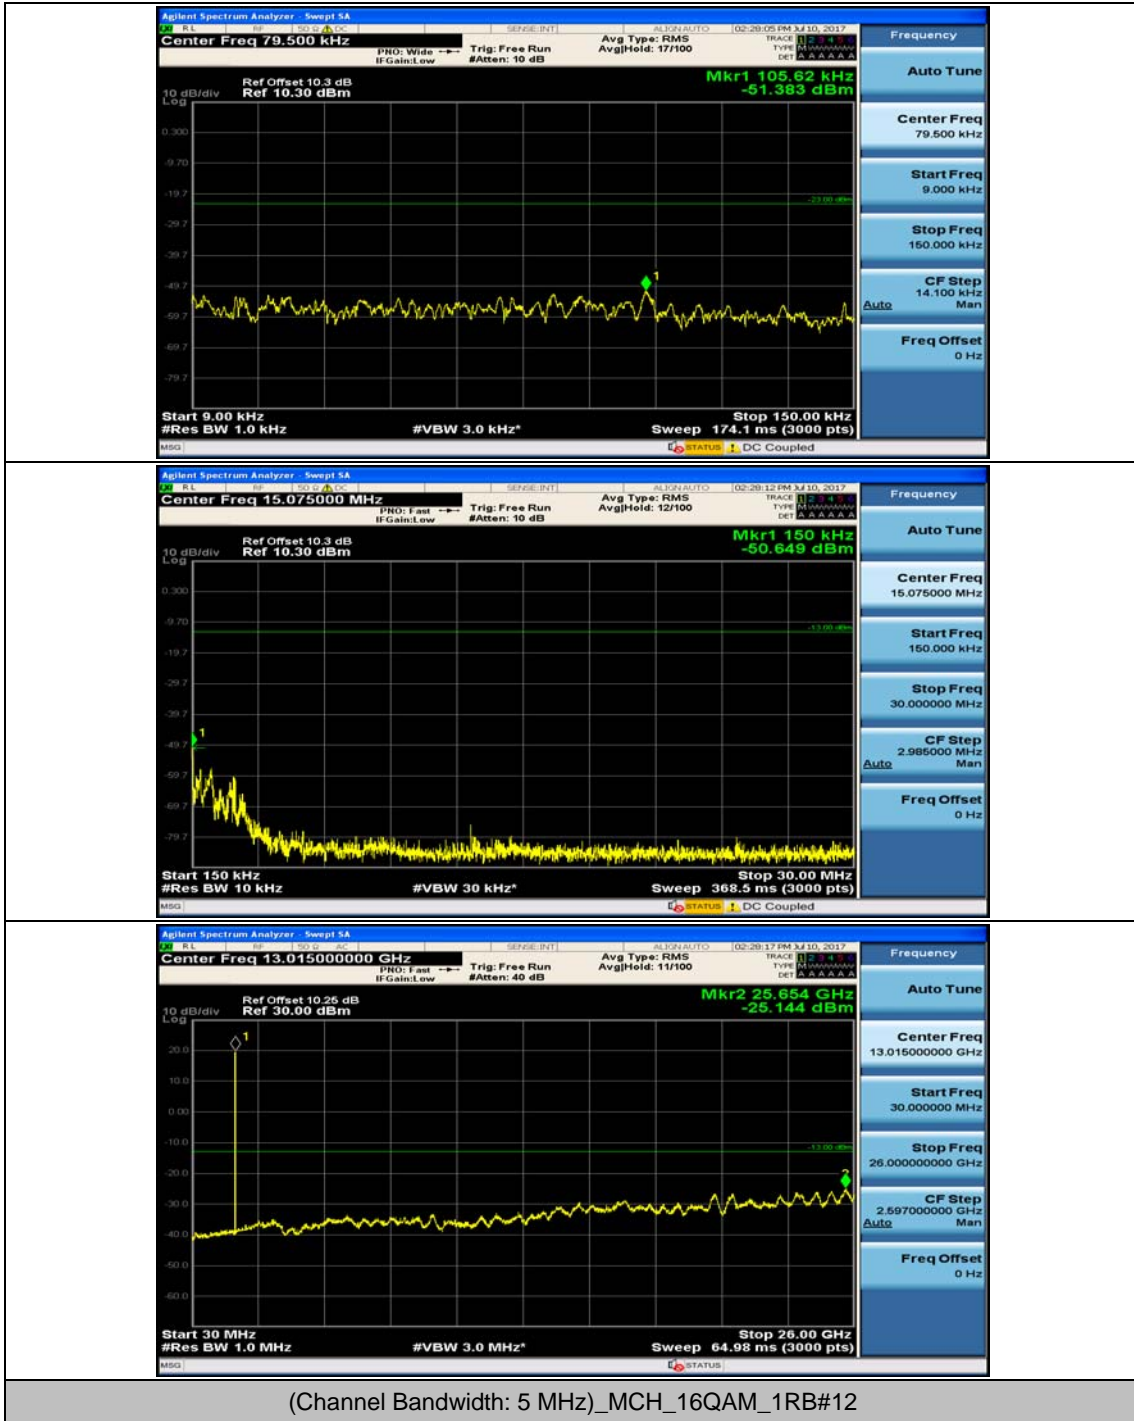

(Channel Bandwidth: 3 MHz)_HCH_QPSK_1RB#0

(Channel Bandwidth: 3 MHz)_HCH_QPSK_1RB#7

(Channel Bandwidth: 3 MHz)_LCH_16QAM_1RB#0

(Channel Bandwidth: 3 MHz)_LCH_16QAM_1RB#7

Channel Bandwidth: 5 MHz

Channel Bandwidth: 10 MHz

Channel Bandwidth: 10 MHz_LCH_16QAM_1RB#24