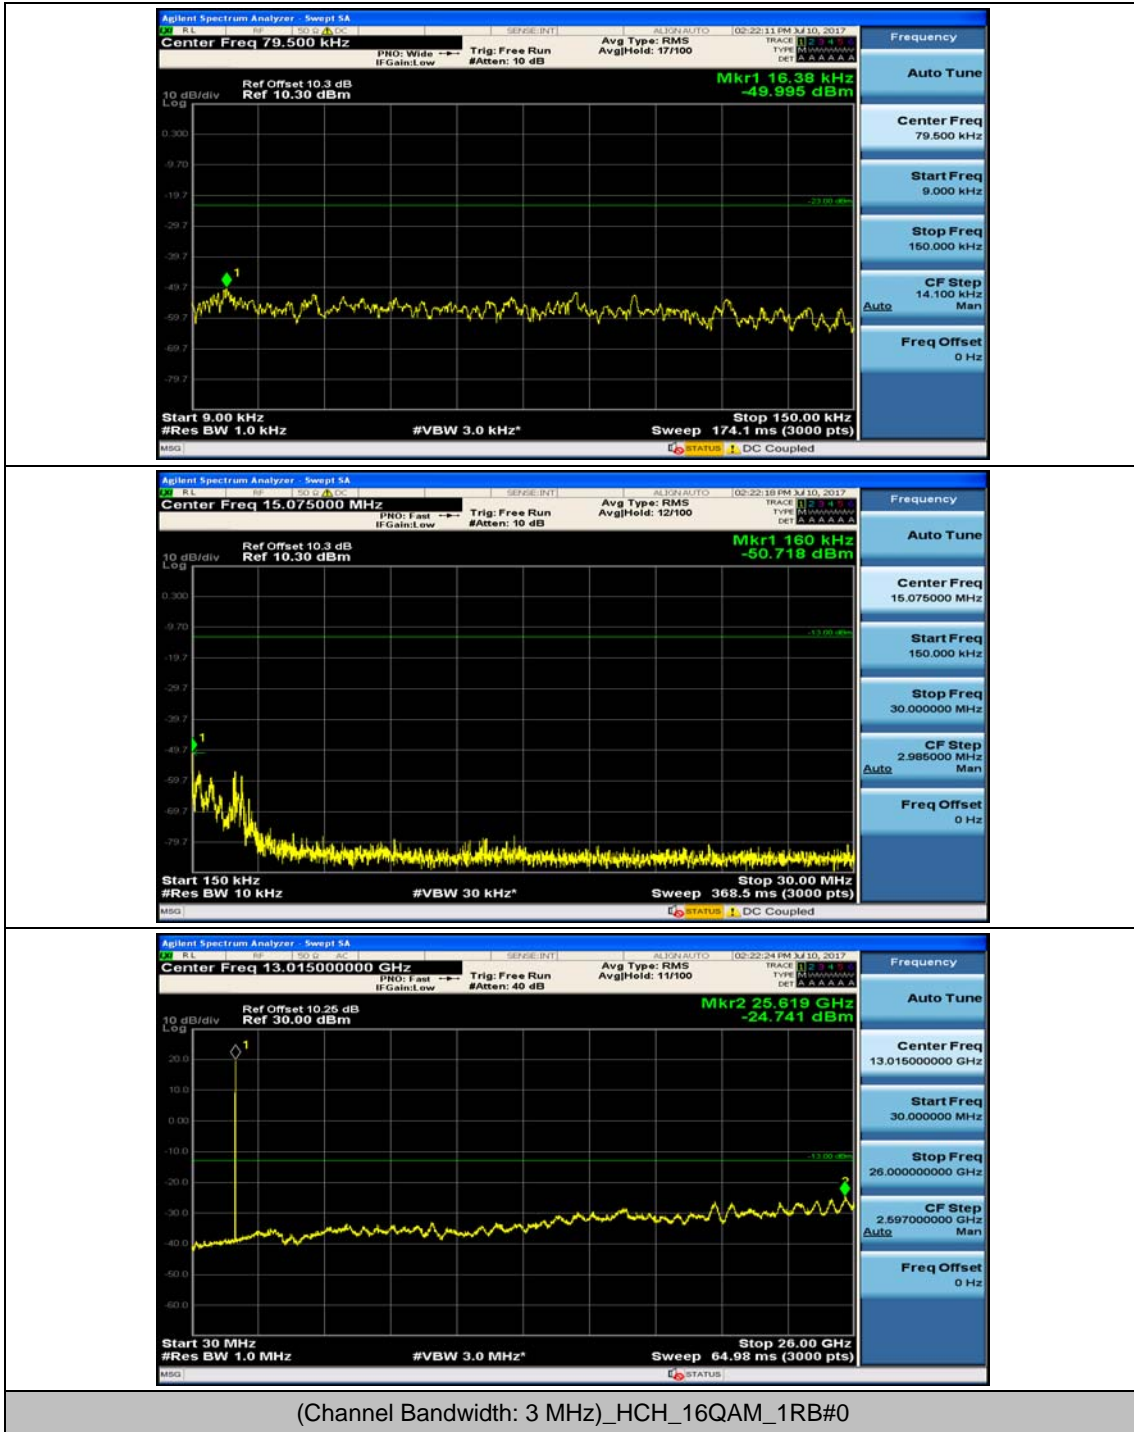

(Channel Bandwidth: 3 MHz)_HCH_QPSK_1RB#0

(Channel Bandwidth: 3 MHz)_HCH_QPSK_1RB#7

(Channel Bandwidth: 3 MHz)_LCH_16QAM_1RB#0

(Channel Bandwidth: 3 MHz)_LCH_16QAM_1RB#7

Channel Bandwidth: 5 MHz

Channel Bandwidth: 10 MHz

Channel Bandwidth: 10 MHz_LCH_16QAM_1RB#24