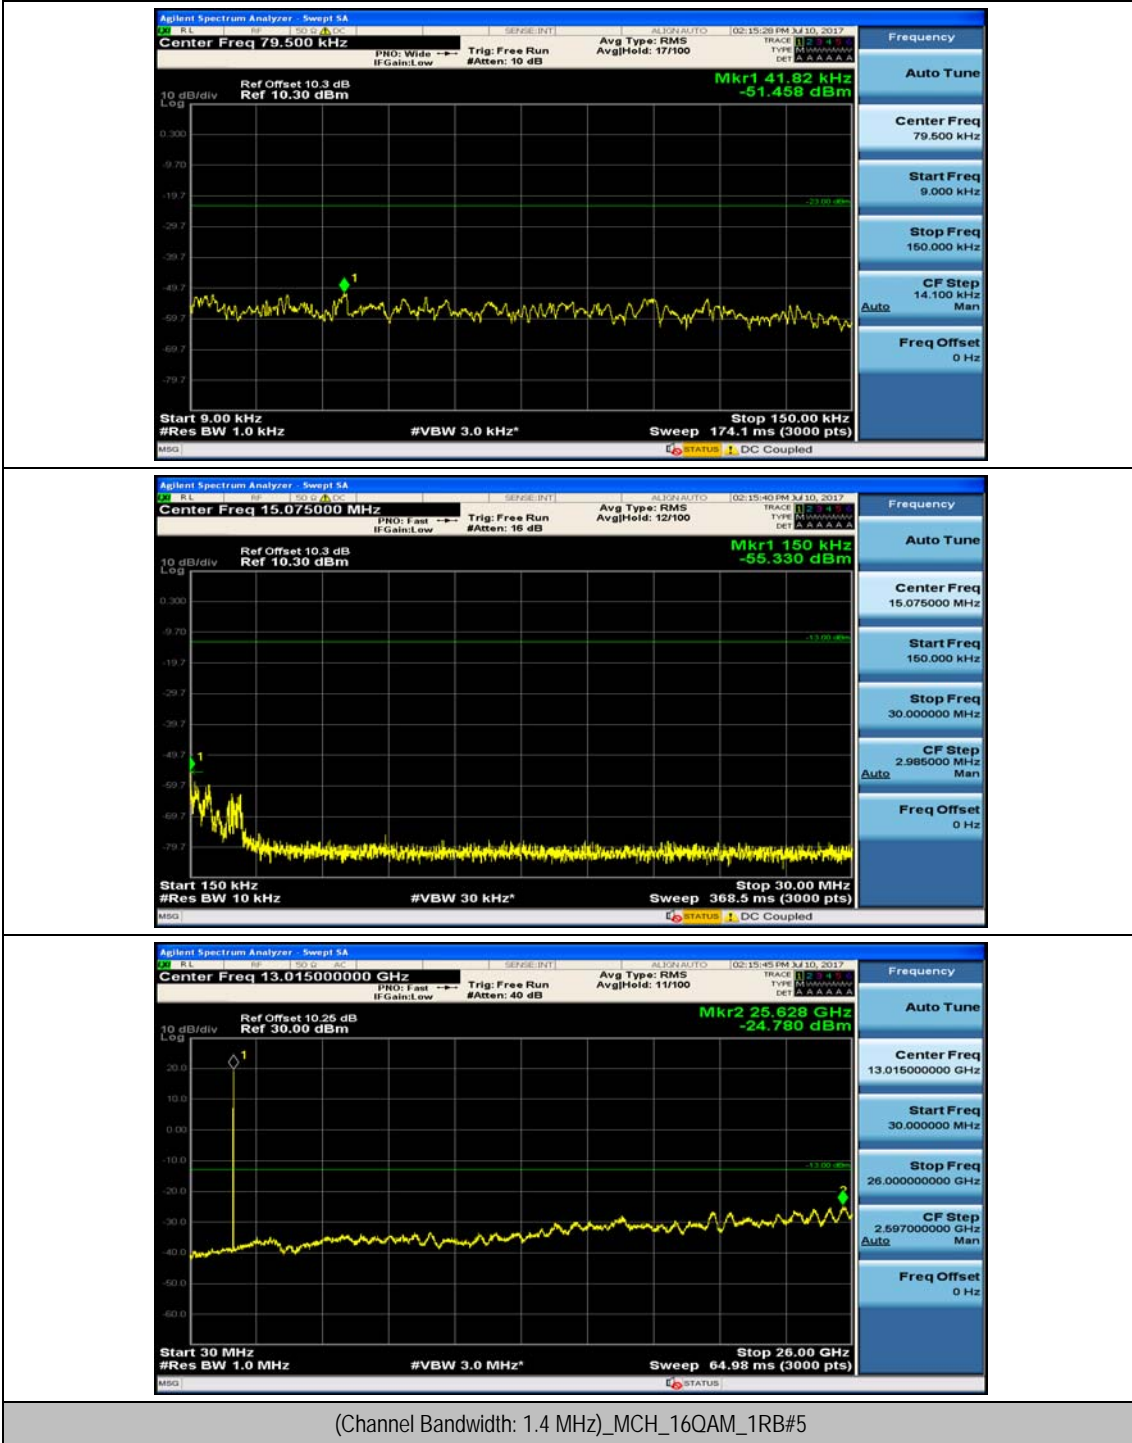

(Channel Bandwidth:20 MHz)_HCH_16QAM_50RB#25

(Channel Bandwidth:20 MHz)_HCH_16QAM_50RB#50

(Channel Bandwidth:20 MHz)_HCH_16QAM_100RB#0

Appendix E: Conducted Spurious Emission

Test Graphs

Channel Bandwidth: 1.4 MHz

Channel Bandwidth: 3 MHz