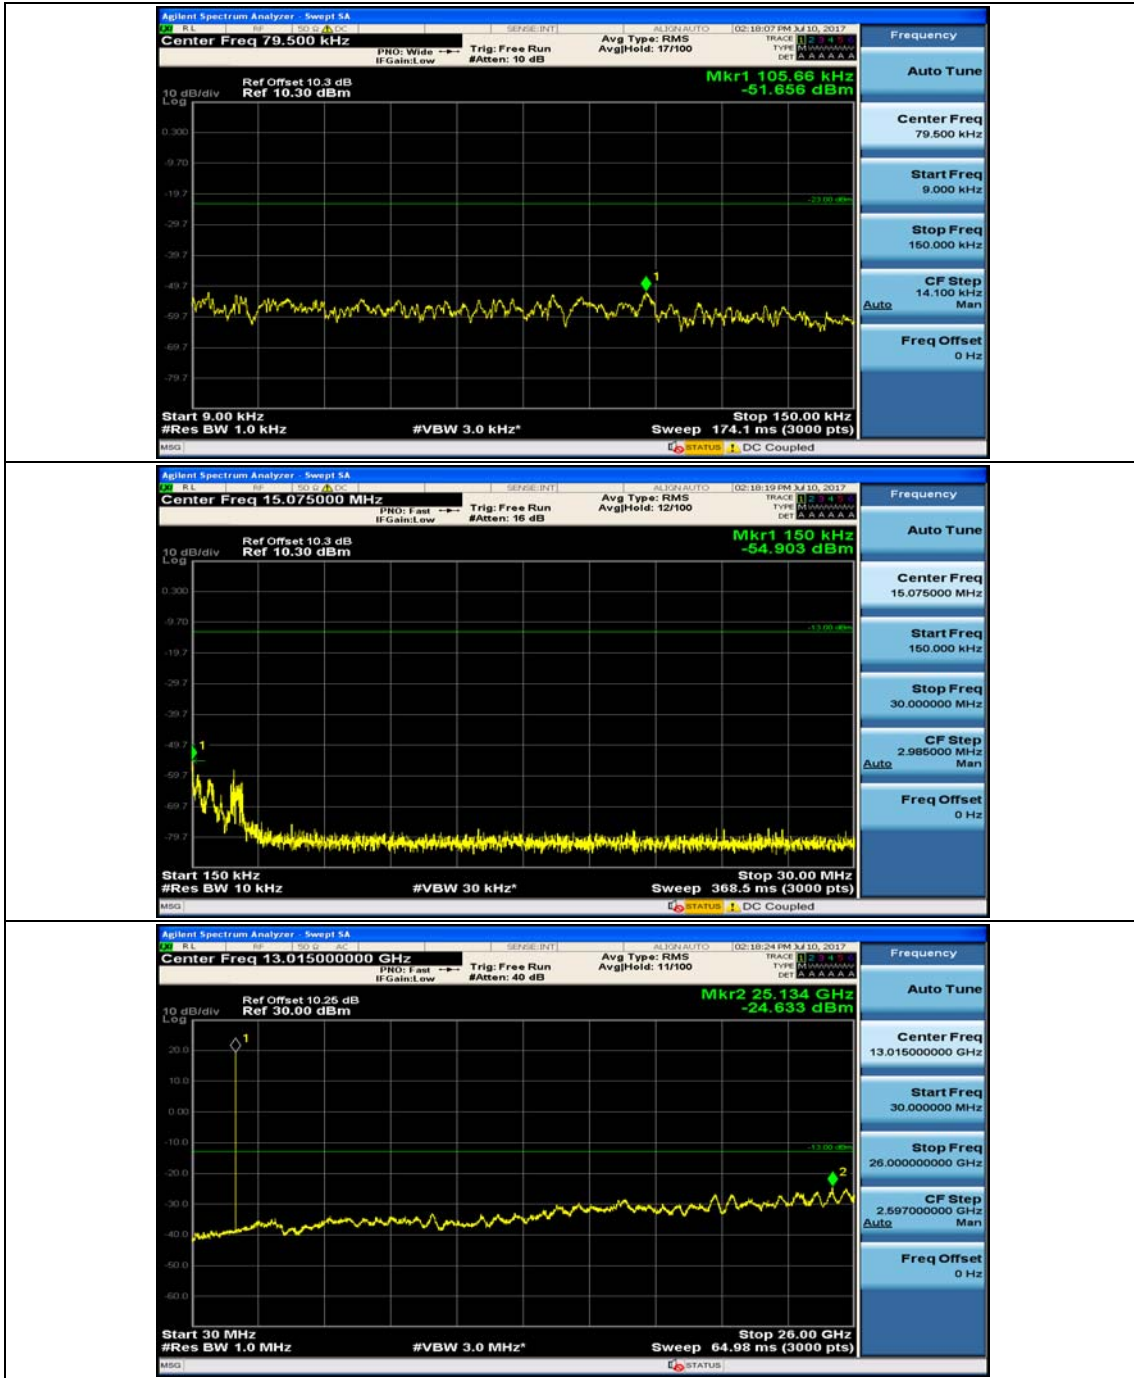

(Channel Bandwidth:20 MHz)_HCH_16QAM_50RB#25

(Channel Bandwidth:20 MHz)_HCH_16QAM_50RB#50

(Channel Bandwidth:20 MHz)_HCH_16QAM_100RB#0

Appendix E: Conducted Spurious Emission

Test Graphs

Channel Bandwidth: 1.4 MHz

Channel Bandwidth: 3 MHz