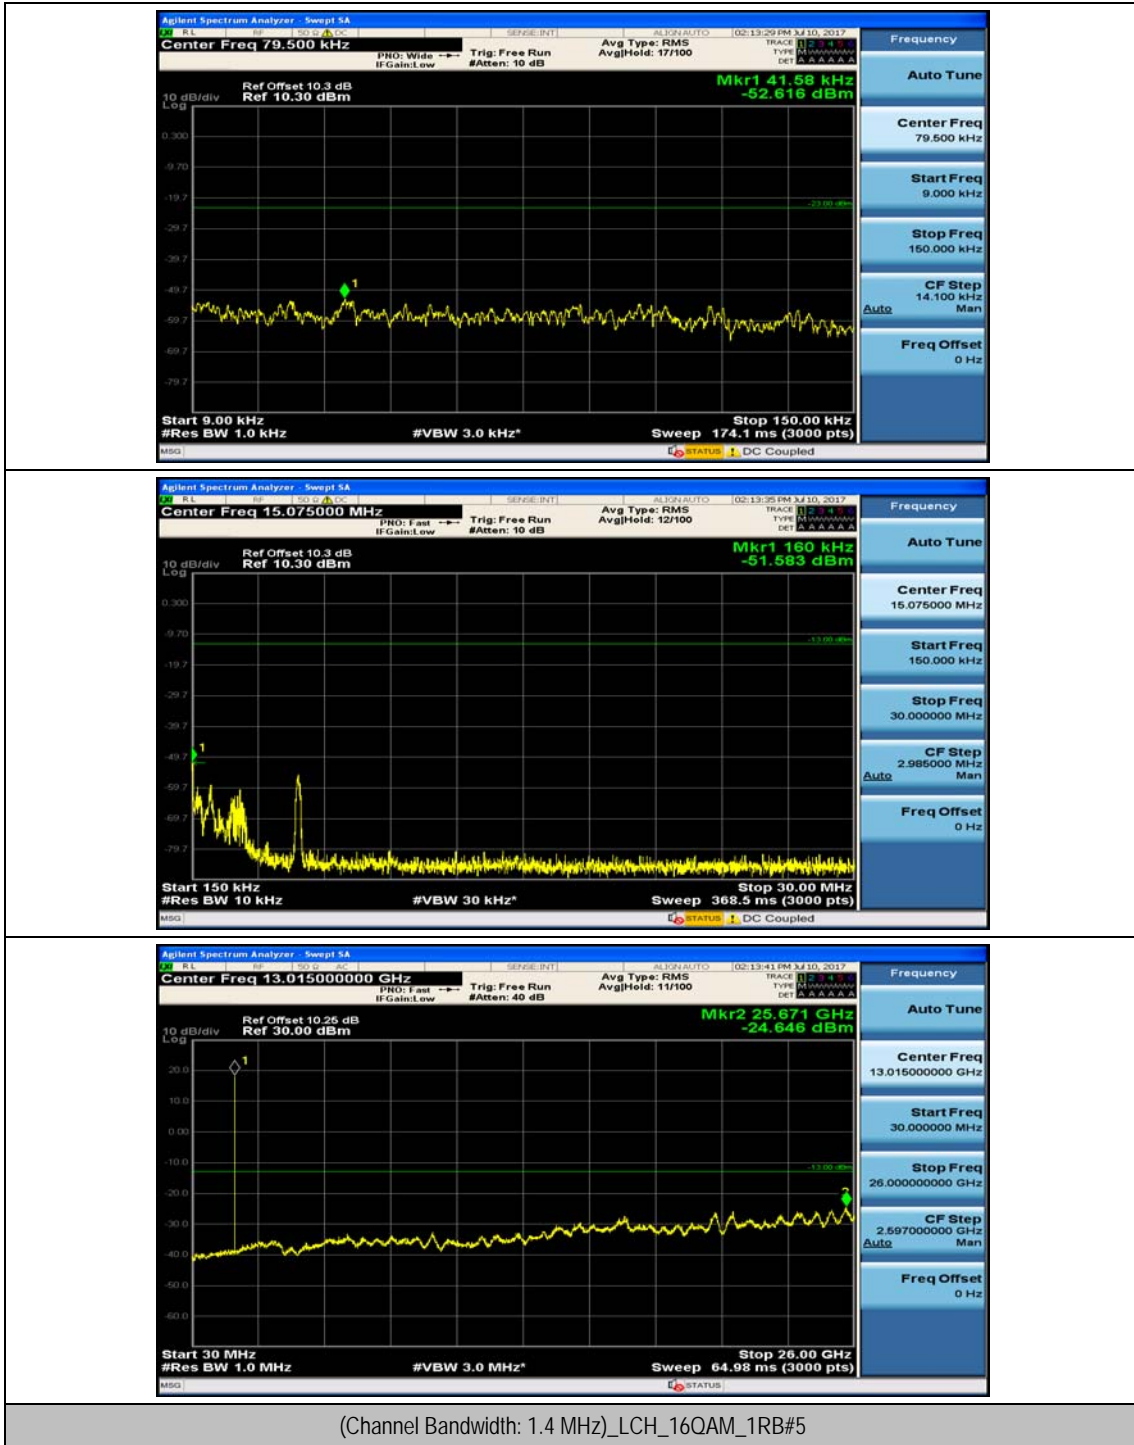

(Channel Bandwidth:20 MHz)_HCH_16QAM_50RB#25

(Channel Bandwidth:20 MHz)_HCH_16QAM_50RB#50

(Channel Bandwidth:20 MHz)_HCH_16QAM_100RB#0

Appendix E: Conducted Spurious Emission

Test Graphs

Channel Bandwidth: 1.4 MHz

Channel Bandwidth: 3 MHz