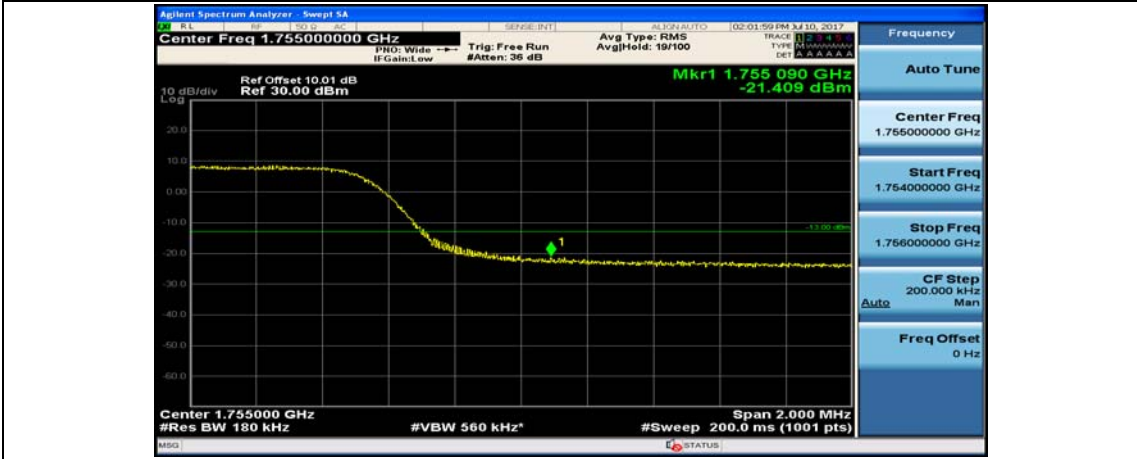

Channel Bandwidth: 10 MHz_HCH_16QAM_1RB#49

Channel Bandwidth: 10 MHz_HCH_16QAM_25RB#0

Channel Bandwidth: 10 MHz_HCH_16QAM_25RB#12

Channel Bandwidth: 10 MHz_HCH_16QAM_25RB#25

Channel Bandwidth: 10 MHz_HCH_16QAM_50RB#0

Channel Bandwidth: 15 MHz

(Channel Bandwidth:15 MHz)_LCH_QPSK_1RB#74

(Channel Bandwidth:15 MHz)_LCH_QPSK_37RB#0

(Channel Bandwidth:15 MHz)_LCH_QPSK_37RB#18

(Channel Bandwidth:15 MHz)_LCH_QPSK_37RB#38

(Channel Bandwidth:15 MHz)_LCH_QPSK_75RB#0