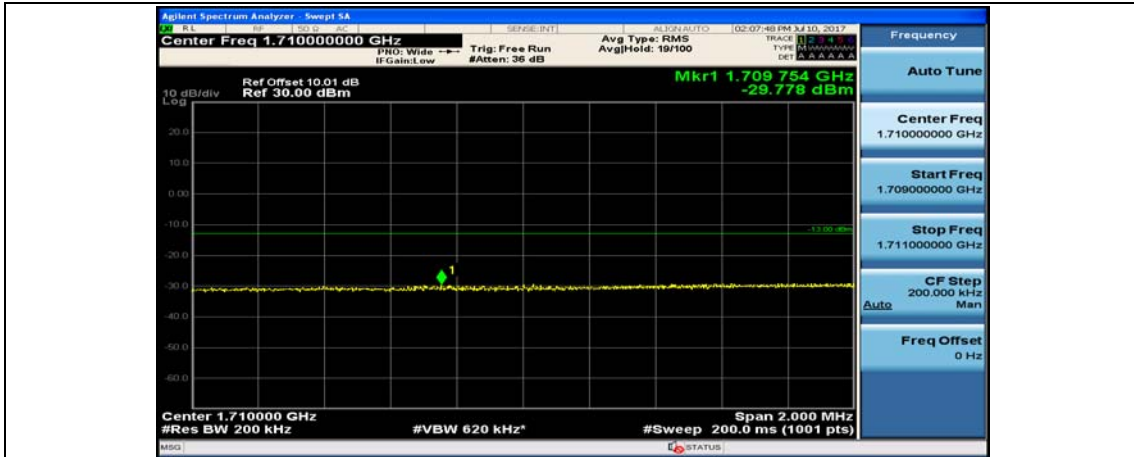

(Channel Bandwidth:15 MHz)_HCH_16QAM_75RB#0

Channel Bandwidth: 20 MHz

(Channel Bandwidth:20 MHz)_LCH_QPSK_1RB#49

(Channel Bandwidth:20 MHz)_LCH_QPSK_1RB#99

(Channel Bandwidth:20 MHz)_LCH_QPSK_50RB#0

(Channel Bandwidth:20 MHz)_LCH_QPSK_50RB#25