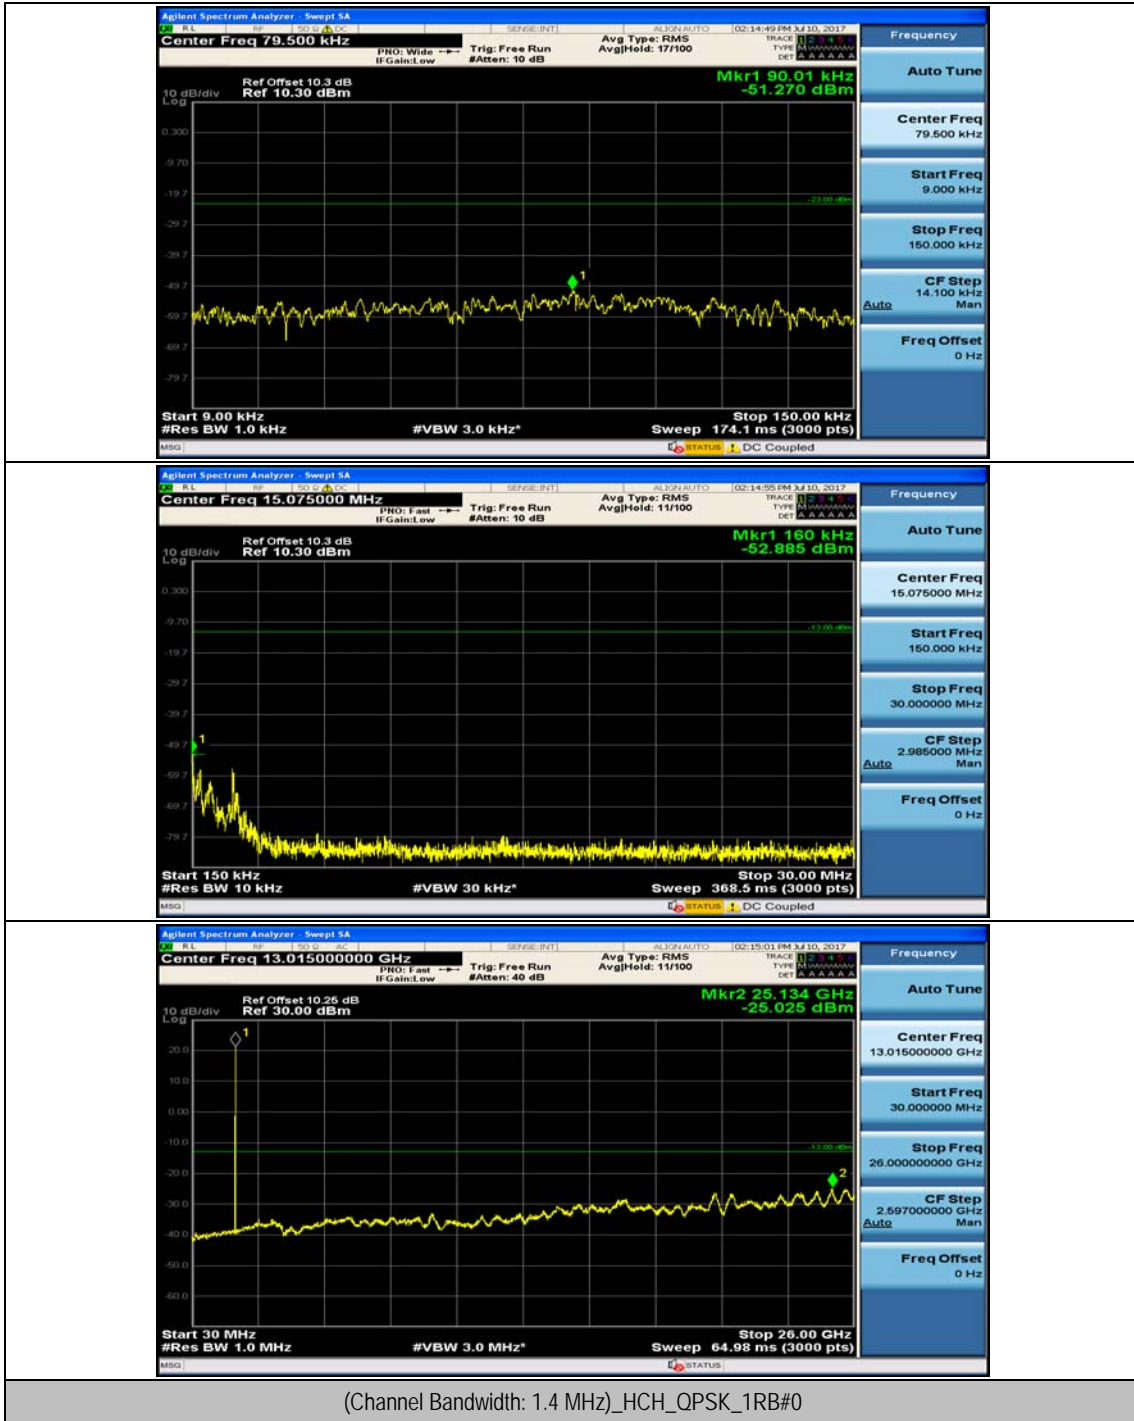

(Channel Bandwidth:20 MHz)_HCH_16QAM_50RB#25

(Channel Bandwidth:20 MHz)_HCH_16QAM_50RB#50

(Channel Bandwidth:20 MHz)_HCH_16QAM_100RB#0

Appendix E: Conducted Spurious Emission

Test Graphs

Channel Bandwidth: 1.4 MHz

Channel Bandwidth: 3 MHz