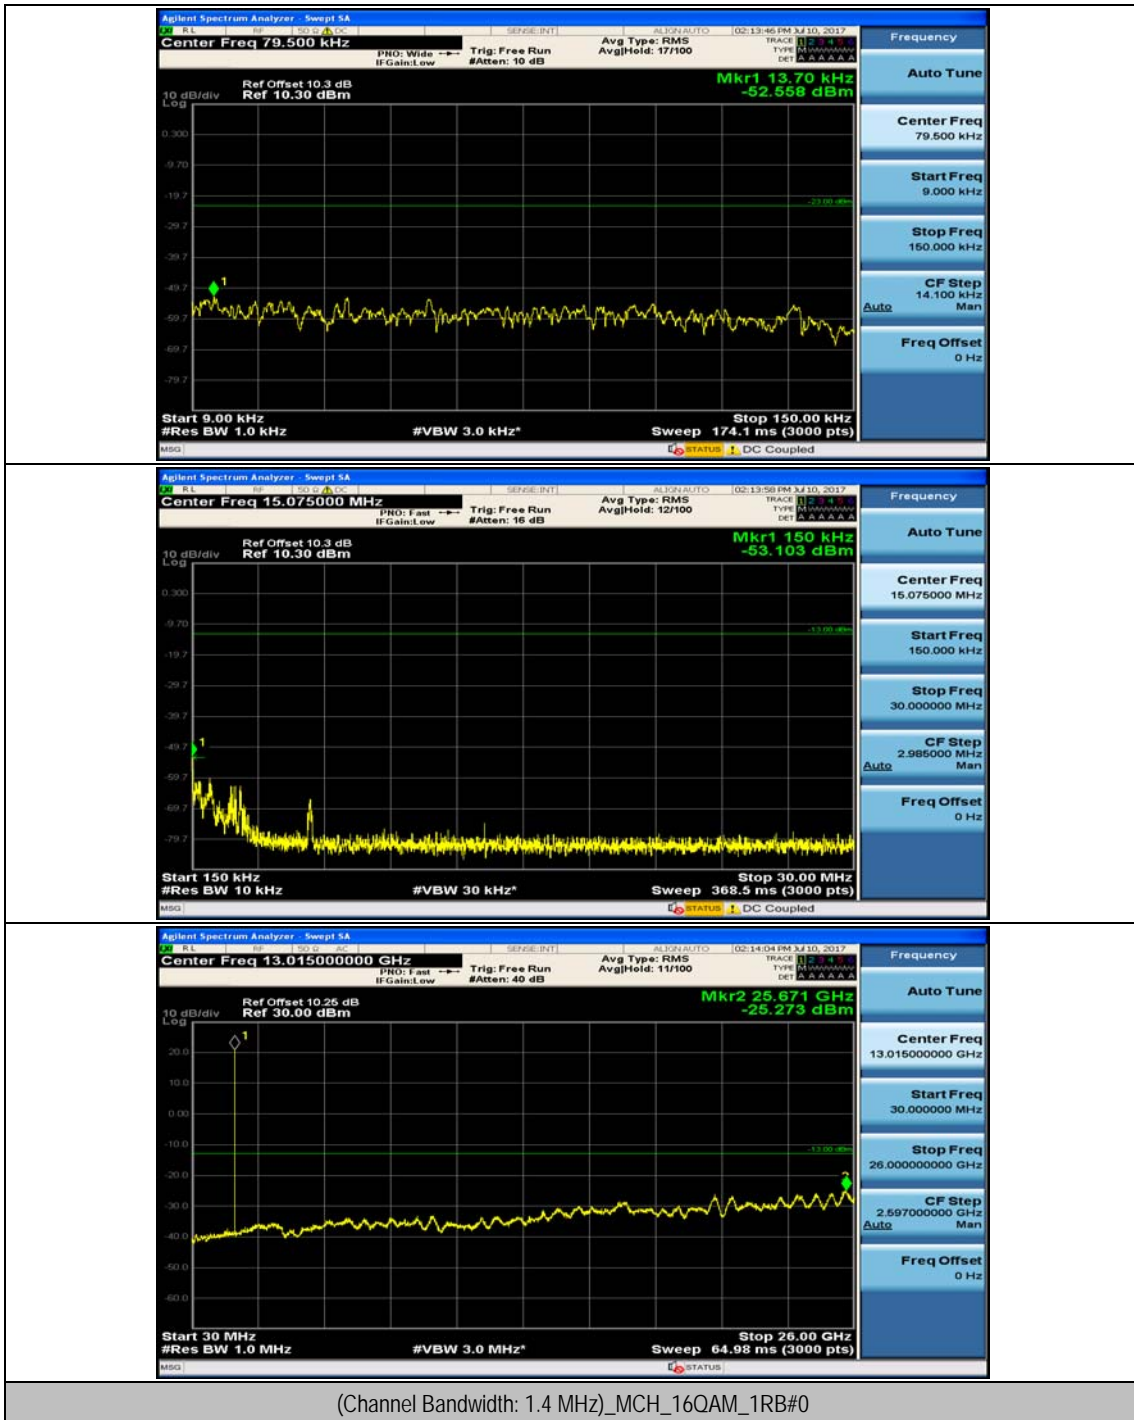

(Channel Bandwidth:20 MHz)_HCH_16QAM_50RB#25

(Channel Bandwidth:20 MHz)_HCH_16QAM_50RB#50

(Channel Bandwidth:20 MHz)_HCH_16QAM_100RB#0

Appendix E: Conducted Spurious Emission

Test Graphs

Channel Bandwidth: 1.4 MHz

Channel Bandwidth: 3 MHz