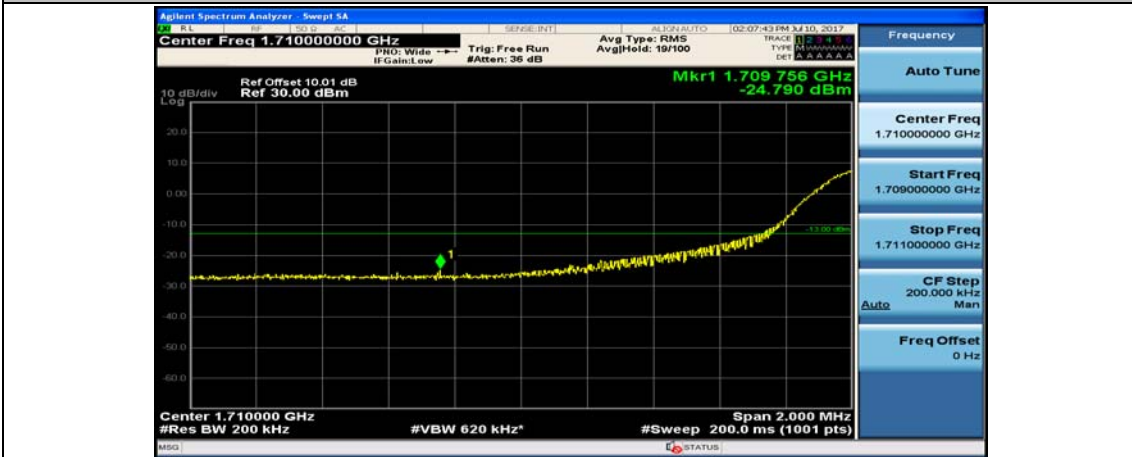

(Channel Bandwidth:15 MHz)_HCH_16QAM_75RB#0

Channel Bandwidth: 20 MHz

(Channel Bandwidth:20 MHz)_LCH_QPSK_1RB#49

(Channel Bandwidth:20 MHz)_LCH_QPSK_1RB#99

(Channel Bandwidth:20 MHz)_LCH_QPSK_50RB#0

(Channel Bandwidth:20 MHz)_LCH_QPSK_50RB#25