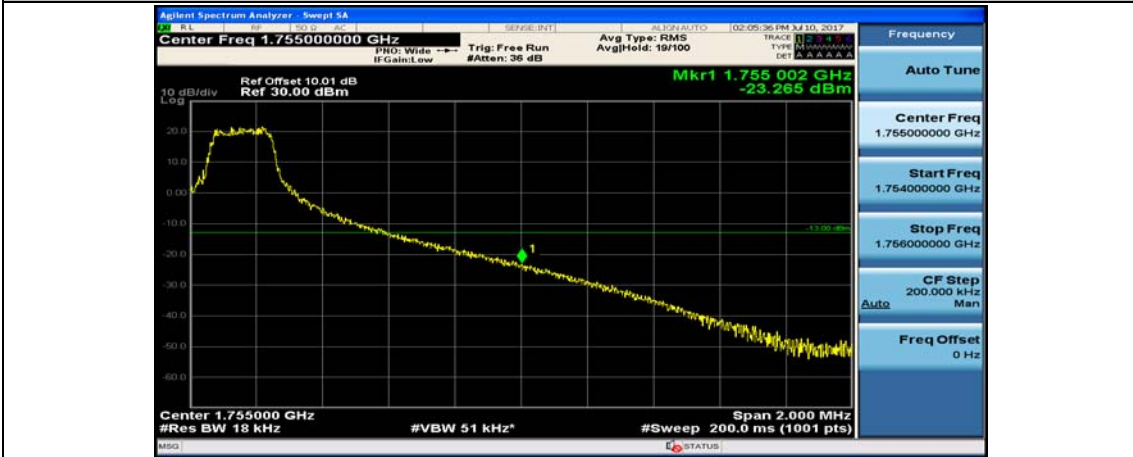

(Channel Bandwidth:15 MHz)_HCH_QPSK_1RB#74