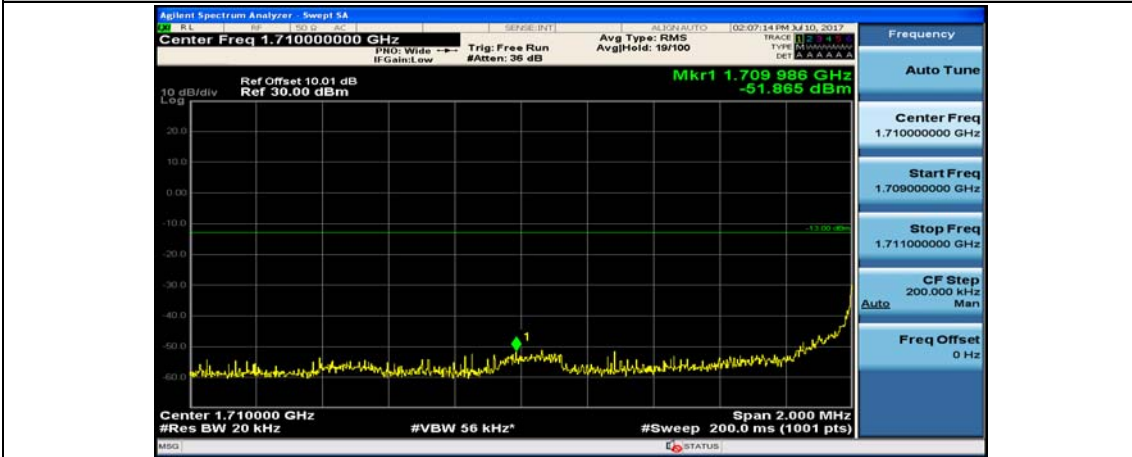

(Channel Bandwidth:15 MHz)_HCH_16QAM_75RB#0

Channel Bandwidth: 20 MHz

(Channel Bandwidth:20 MHz)_LCH_QPSK_1RB#49

(Channel Bandwidth:20 MHz)_LCH_QPSK_1RB#99

(Channel Bandwidth:20 MHz)_LCH_QPSK_50RB#0

(Channel Bandwidth:20 MHz)_LCH_QPSK_50RB#25