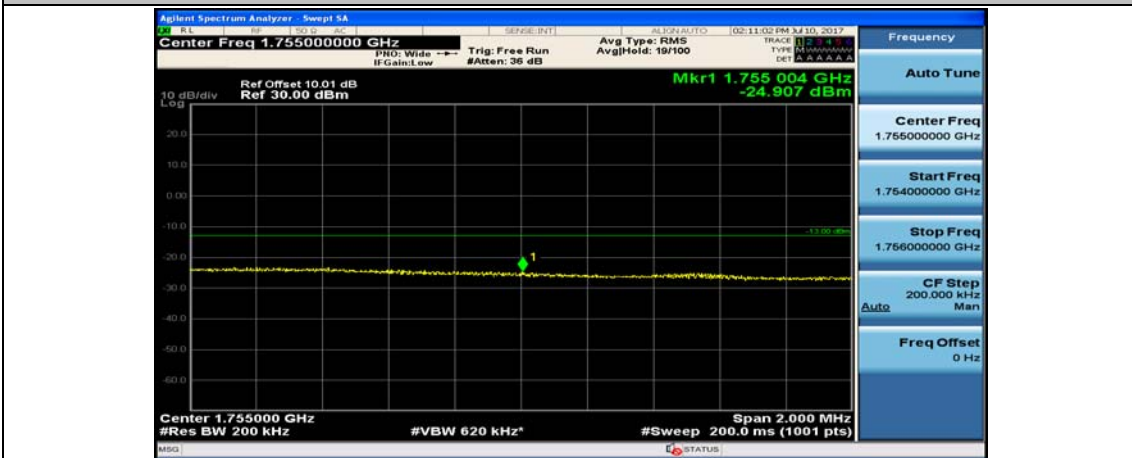

(Channel Bandwidth:20 MHz)_HCH_QPSK_50RB#25