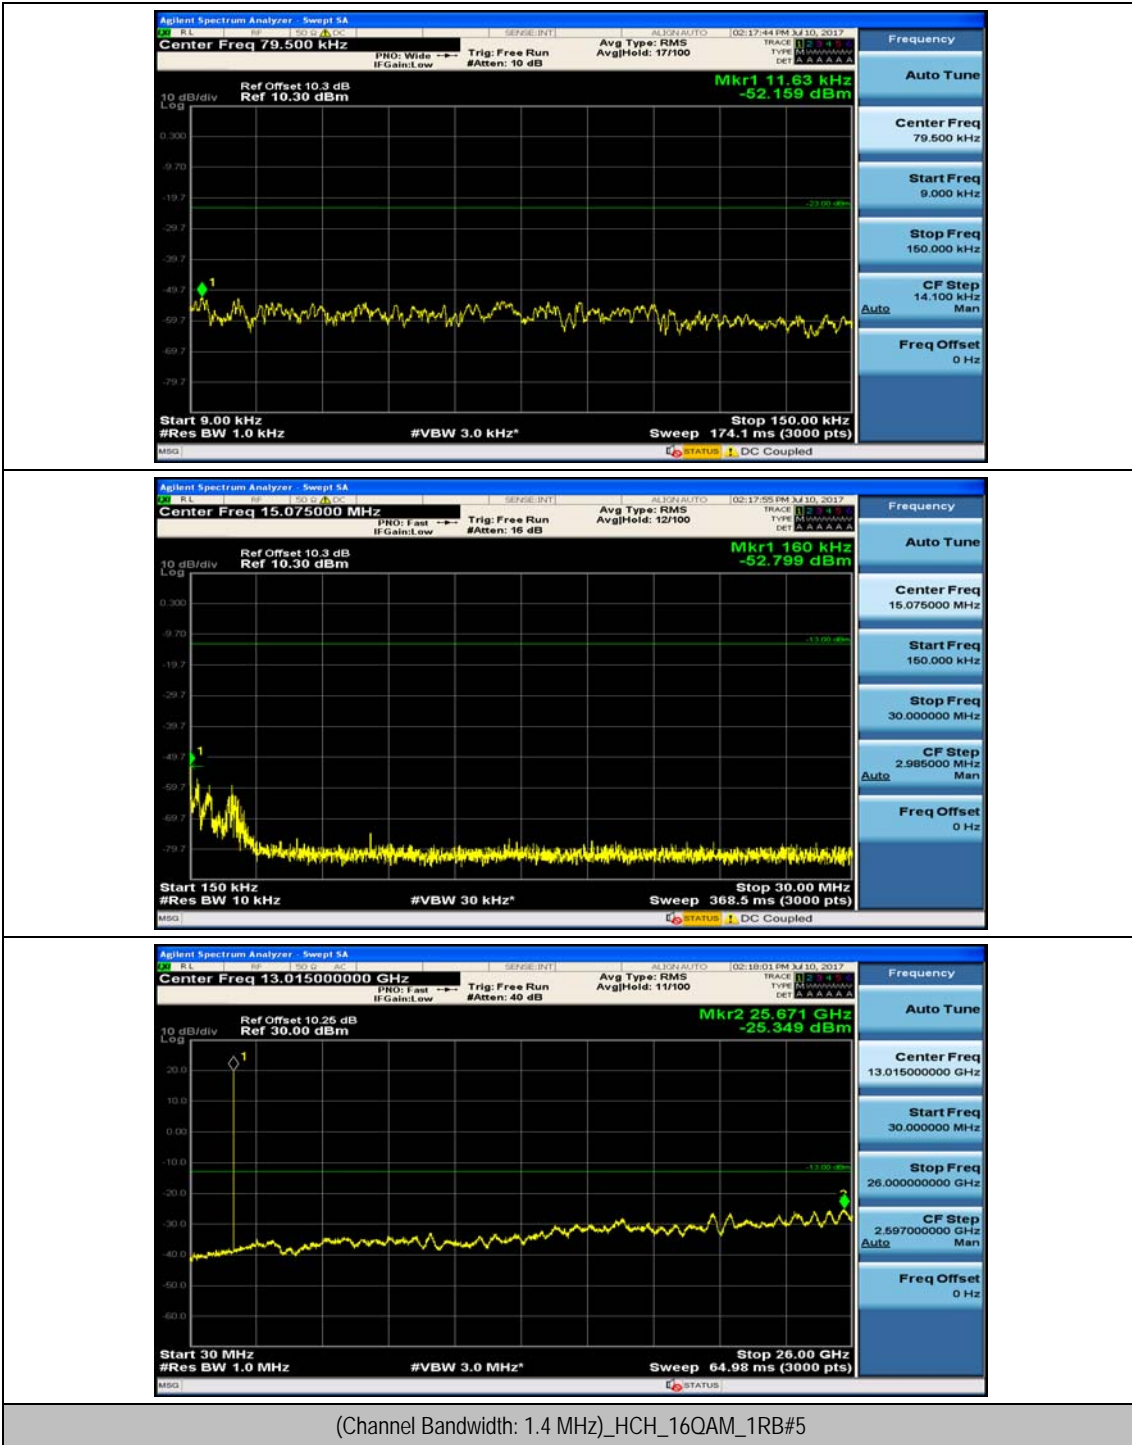

(Channel Bandwidth:20 MHz)_HCH_16QAM_50RB#25

(Channel Bandwidth:20 MHz)_HCH_16QAM_50RB#50

(Channel Bandwidth:20 MHz)_HCH_16QAM_100RB#0

Appendix E: Conducted Spurious Emission

Test Graphs

Channel Bandwidth: 1.4 MHz

Channel Bandwidth: 3 MHz