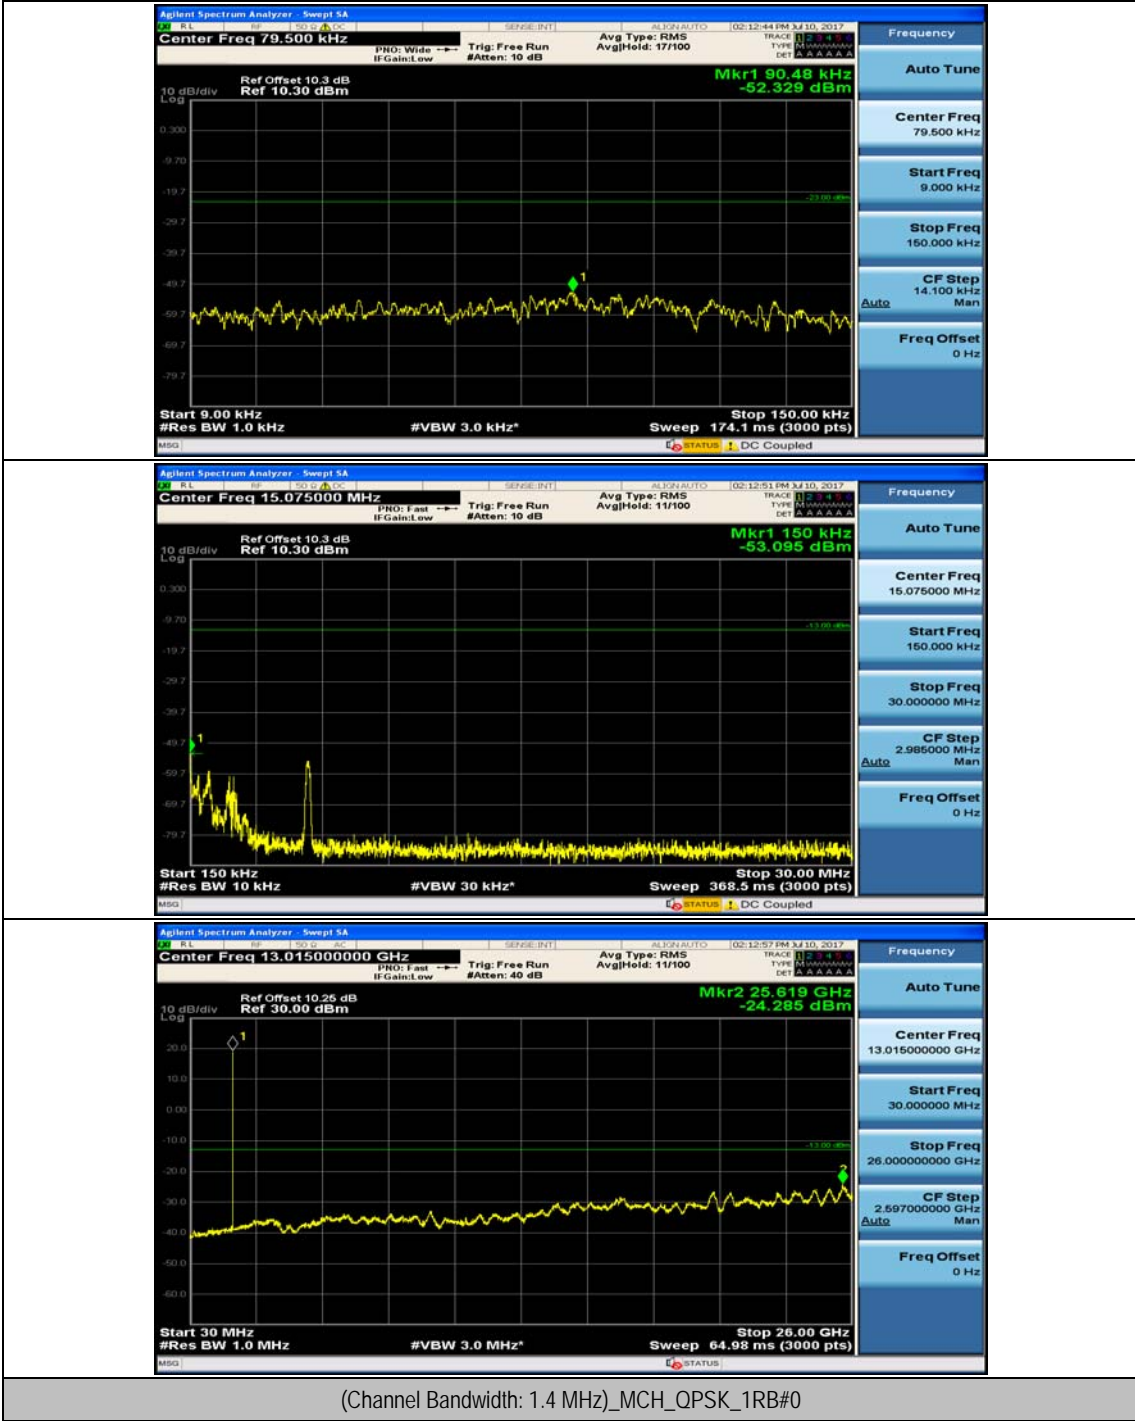

(Channel Bandwidth:20 MHz)_HCH_16QAM_50RB#25

(Channel Bandwidth:20 MHz)_HCH_16QAM_50RB#50

(Channel Bandwidth:20 MHz)_HCH_16QAM_100RB#0

Appendix E: Conducted Spurious Emission

Test Graphs

Channel Bandwidth: 1.4 MHz

Channel Bandwidth: 3 MHz