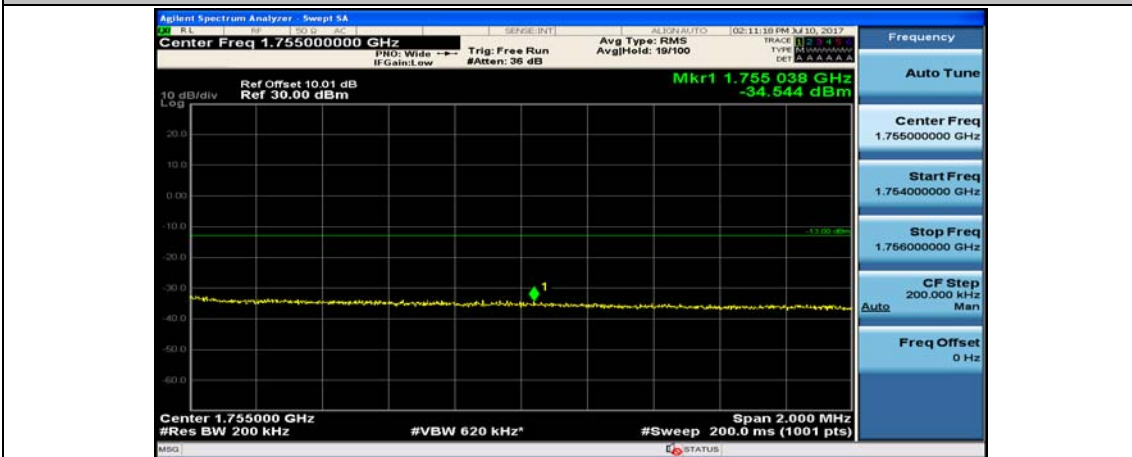

(Channel Bandwidth:20 MHz)_LCH_16QAM_100RB#0

(Channel Bandwidth:20 MHz)_HCH_16QAM_1RB#0

(Channel Bandwidth:20 MHz)_HCH_16QAM_1RB#49

(Channel Bandwidth:20 MHz)_HCH_16QAM_1RB#99

(Channel Bandwidth:20 MHz)_HCH_16QAM_50RB#0

Channel Bandwidth: 3 MHz