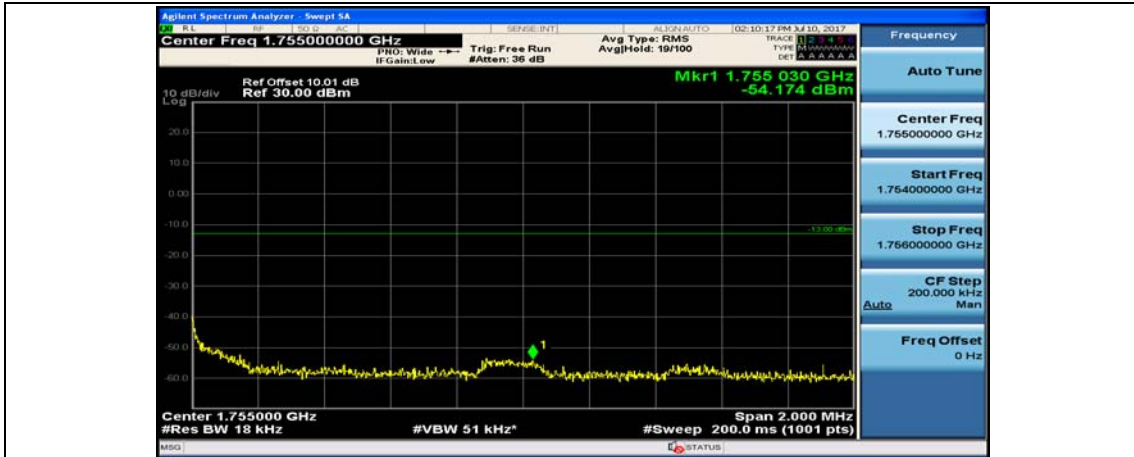

(Channel Bandwidth:20 MHz)_HCH_QPSK_1RB#0