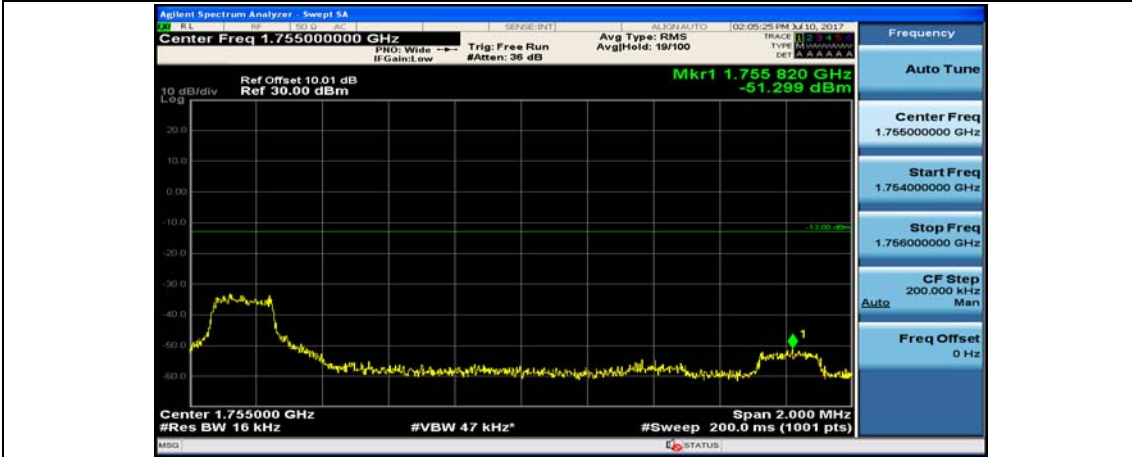

(Channel Bandwidth:15 MHz)_HCH_QPSK_1RB#0