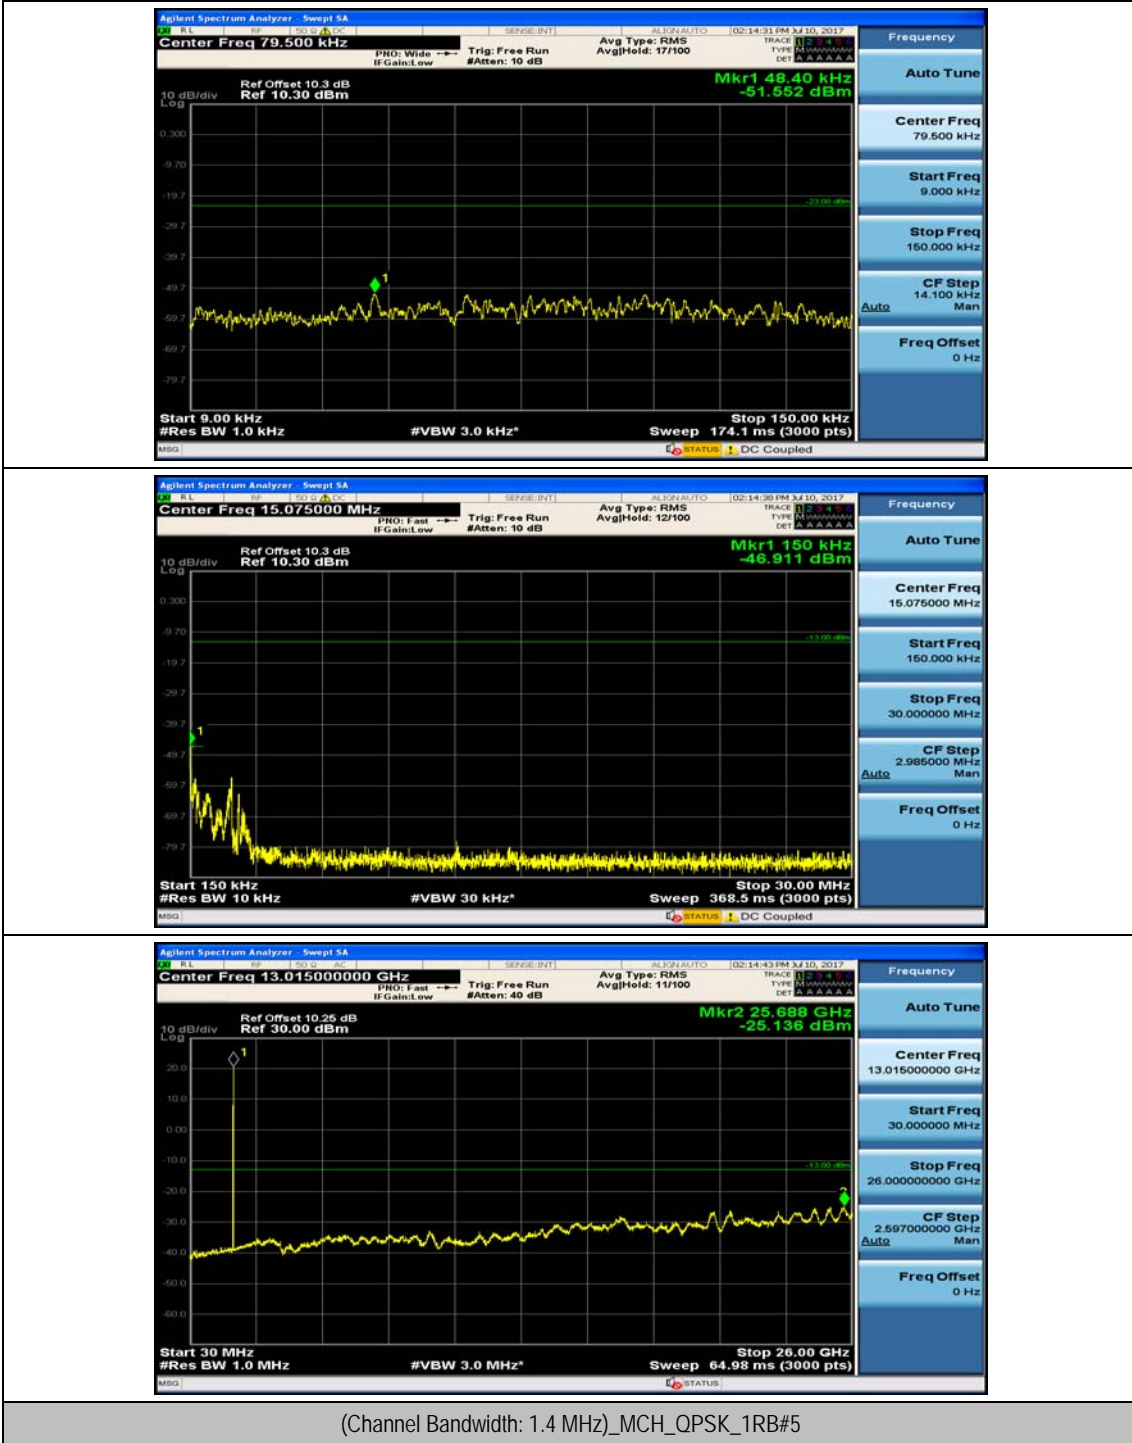

(Channel Bandwidth:20 MHz)_HCH_16QAM_50RB#25

(Channel Bandwidth:20 MHz)_HCH_16QAM_50RB#50

(Channel Bandwidth:20 MHz)_HCH_16QAM_100RB#0

Appendix E: Conducted Spurious Emission

Test Graphs

Channel Bandwidth: 1.4 MHz

Channel Bandwidth: 3 MHz