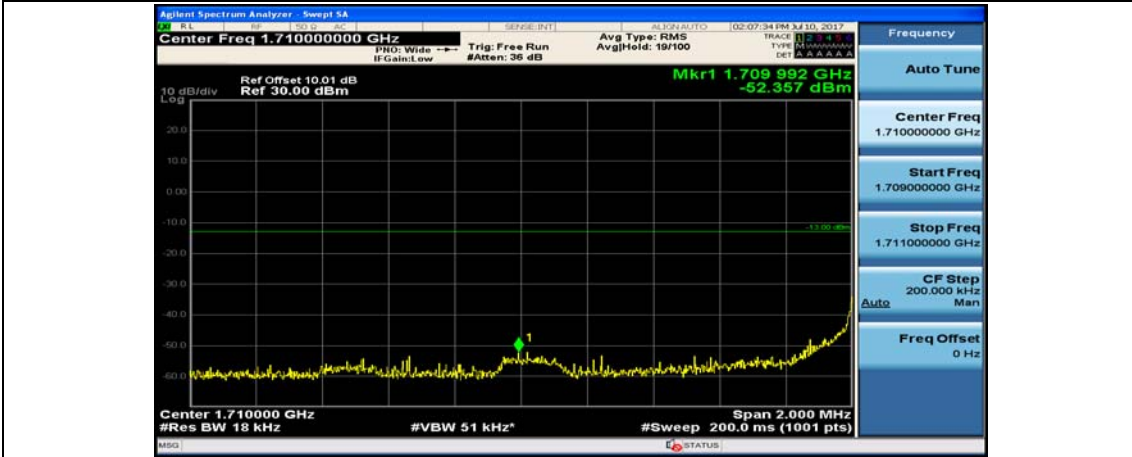

(Channel Bandwidth:20 MHz)_LCH_16QAM_1RB#99