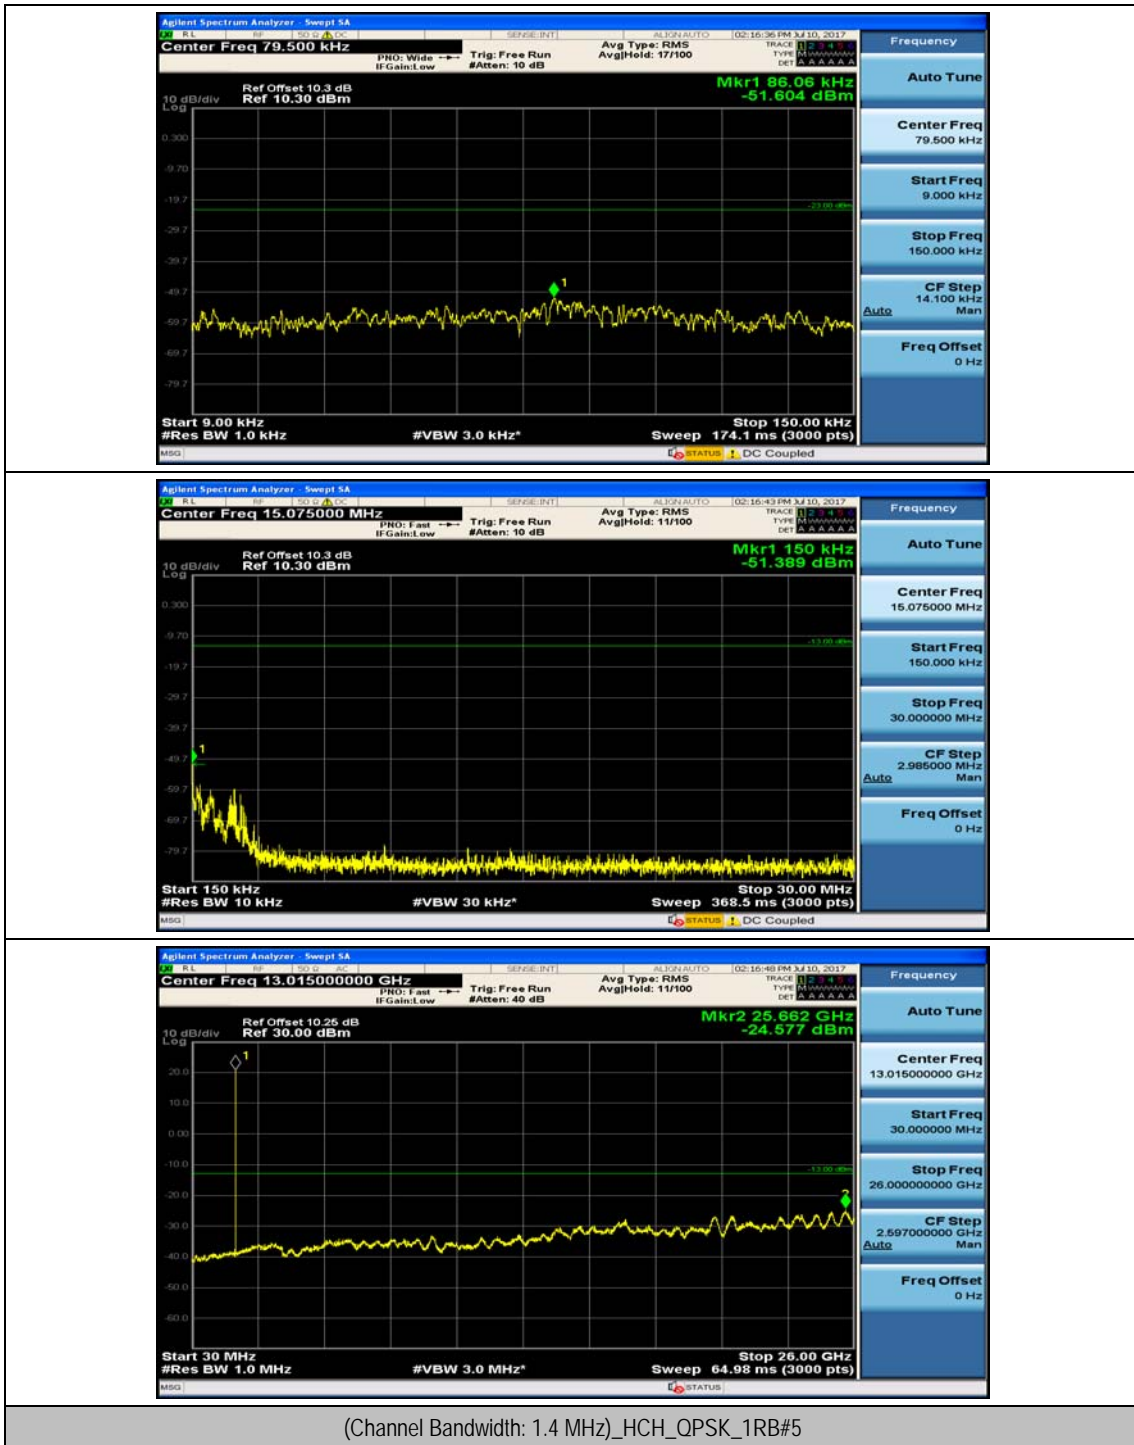

(Channel Bandwidth:20 MHz)_HCH_16QAM_50RB#25

(Channel Bandwidth:20 MHz)_HCH_16QAM_50RB#50

(Channel Bandwidth:20 MHz)_HCH_16QAM_100RB#0

Appendix E: Conducted Spurious Emission

Test Graphs

Channel Bandwidth: 1.4 MHz

Channel Bandwidth: 3 MHz