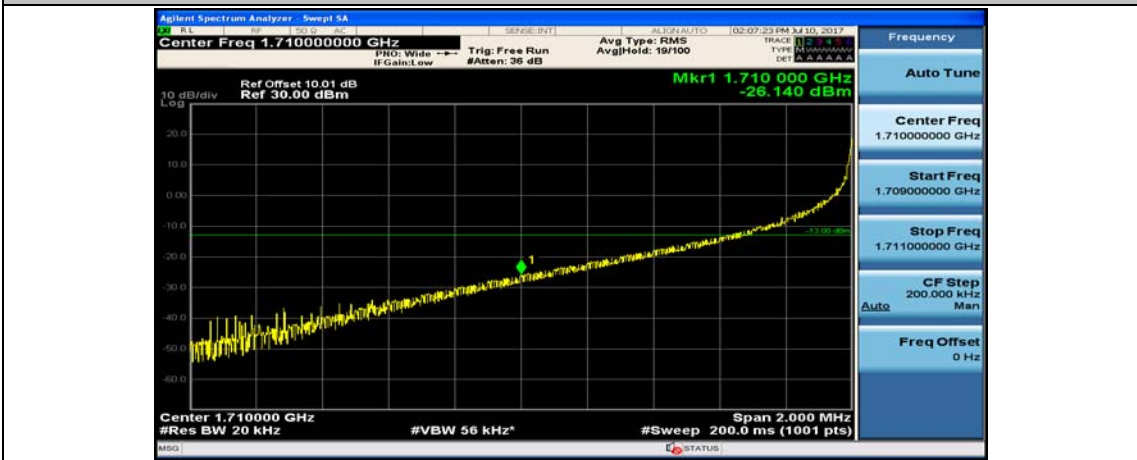

(Channel Bandwidth:20 MHz)_HCH_QPSK_50RB#0

(Channel Bandwidth:20 MHz)_HCH_QPSK_50RB#25

(Channel Bandwidth:20 MHz)_HCH_QPSK_50RB#50

(Channel Bandwidth:20 MHz)_HCH_QPSK_100RB#0

(Channel Bandwidth:20 MHz)_LCH_16QAM_1RB#0