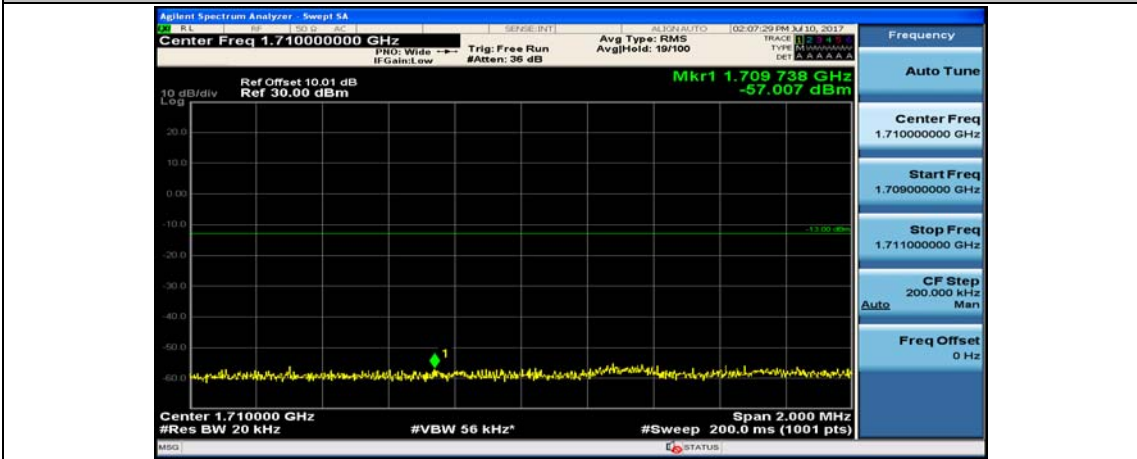

(Channel Bandwidth:20 MHz)_LCH_16QAM_1RB#49