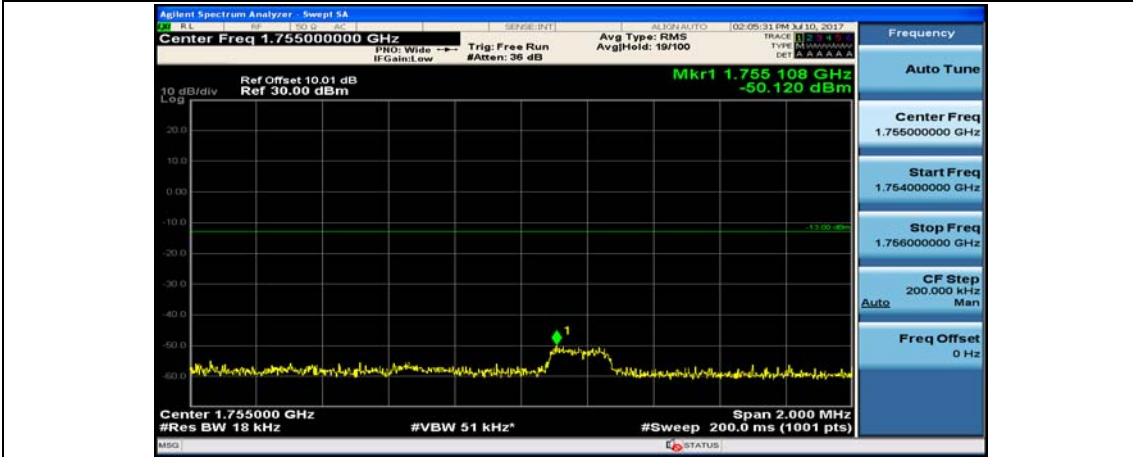

(Channel Bandwidth:15 MHz)_HCH_QPSK_1RB#37