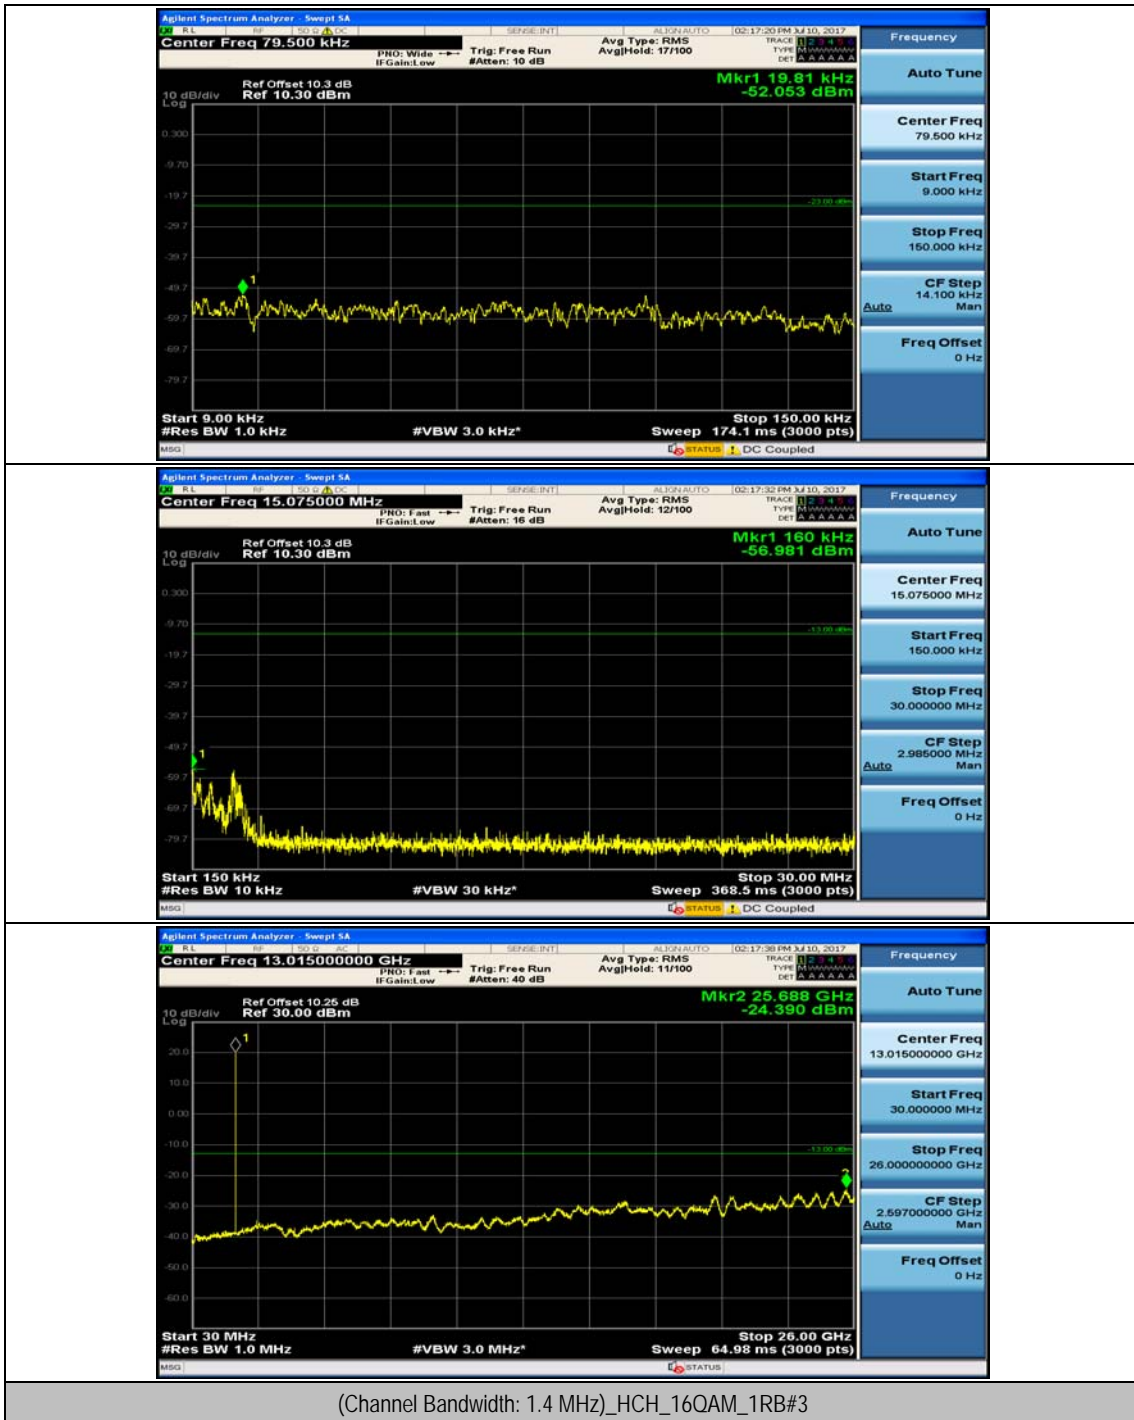

(Channel Bandwidth:20 MHz)_HCH_16QAM_50RB#25

(Channel Bandwidth:20 MHz)_HCH_16QAM_50RB#50

(Channel Bandwidth:20 MHz)_HCH_16QAM_100RB#0

Appendix E: Conducted Spurious Emission

Test Graphs

Channel Bandwidth: 1.4 MHz

Channel Bandwidth: 3 MHz