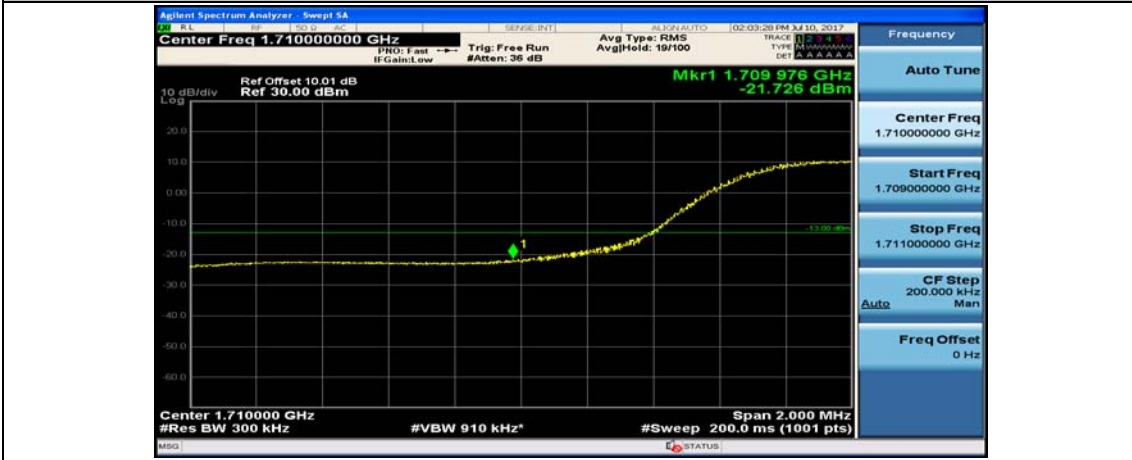

Channel Bandwidth: 15 MHz

(Channel Bandwidth:15 MHz)_LCH_QPSK_1RB#74

(Channel Bandwidth:15 MHz)_LCH_QPSK_37RB#0

(Channel Bandwidth:15 MHz)_LCH_QPSK_37RB#18

(Channel Bandwidth:15 MHz)_LCH_QPSK_37RB#38

(Channel Bandwidth:15 MHz)_LCH_QPSK_75RB#0