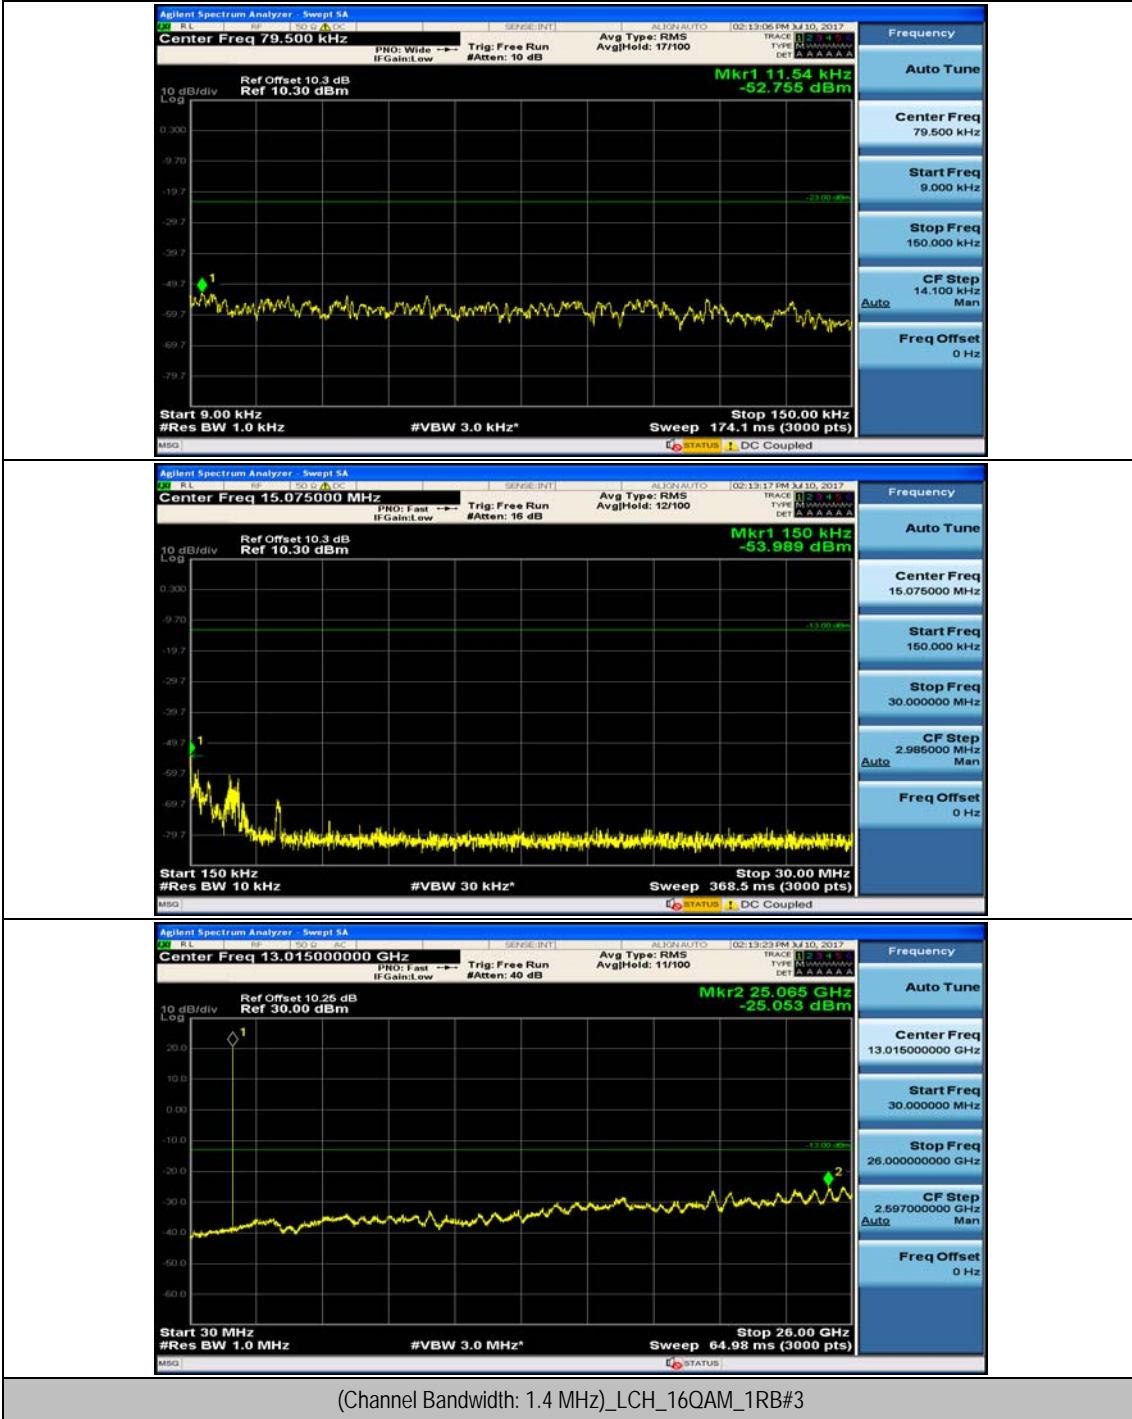

(Channel Bandwidth:20 MHz)_HCH_16QAM_50RB#25

(Channel Bandwidth:20 MHz)_HCH_16QAM_50RB#50

(Channel Bandwidth:20 MHz)_HCH_16QAM_100RB#0

Appendix E: Conducted Spurious Emission

Test Graphs

Channel Bandwidth: 1.4 MHz

Channel Bandwidth: 3 MHz