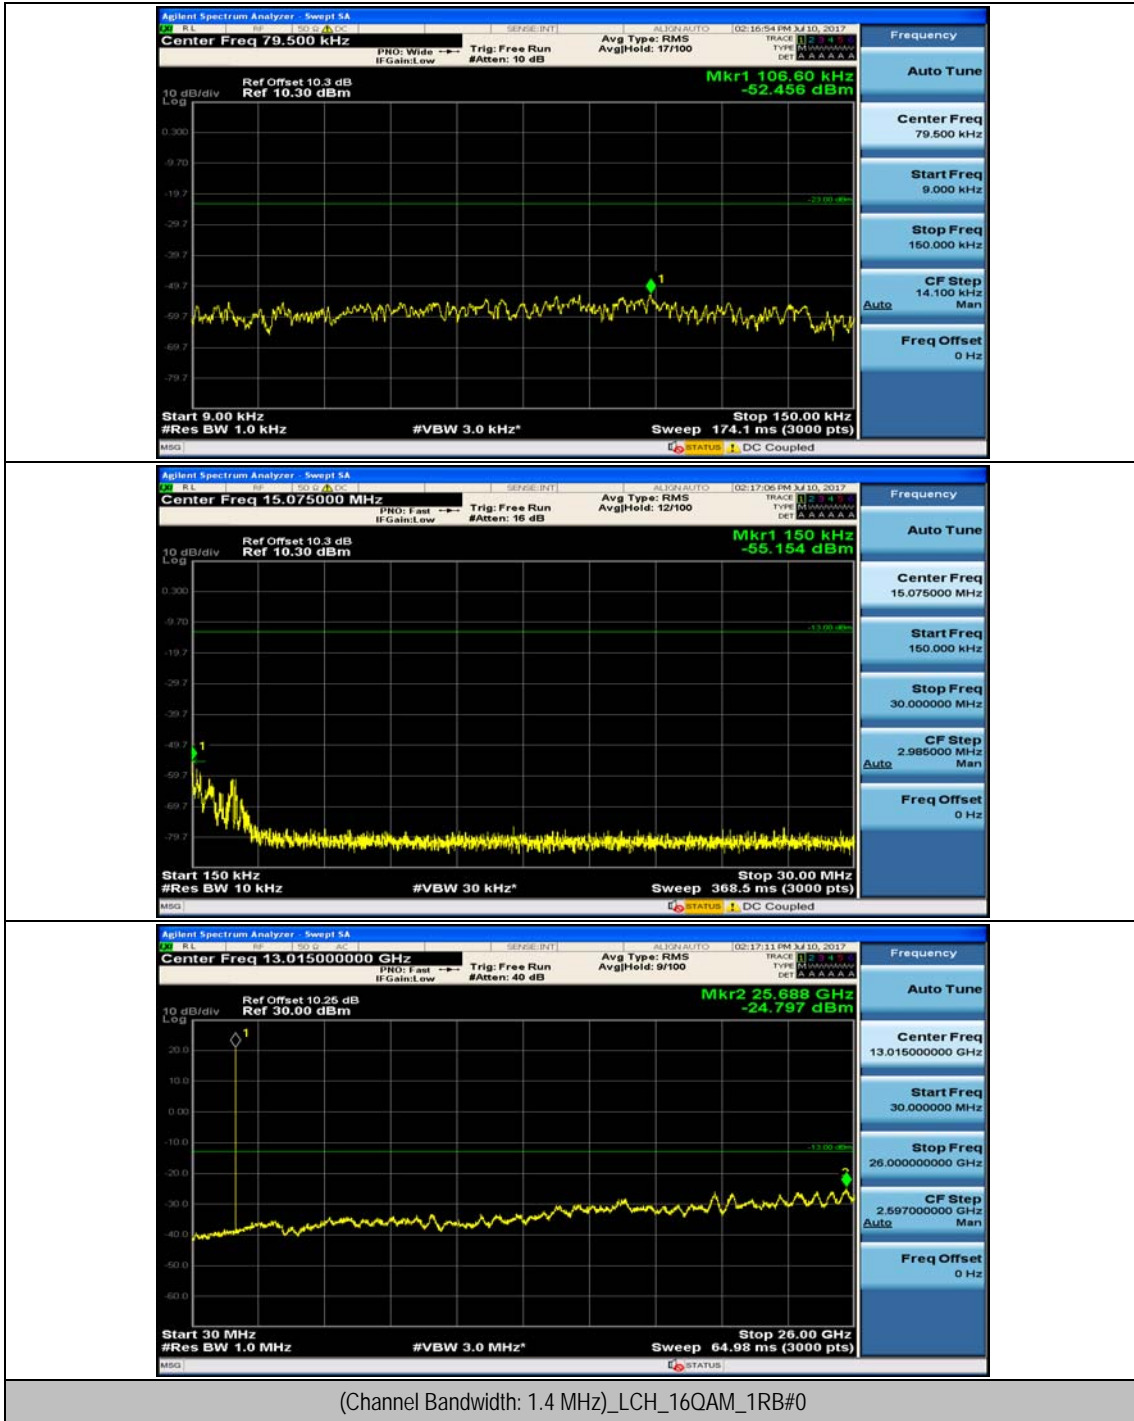

(Channel Bandwidth:20 MHz)_HCH_16QAM_50RB#25

(Channel Bandwidth:20 MHz)_HCH_16QAM_50RB#50

(Channel Bandwidth:20 MHz)_HCH_16QAM_100RB#0

Appendix E: Conducted Spurious Emission

Test Graphs

Channel Bandwidth: 1.4 MHz

Channel Bandwidth: 3 MHz