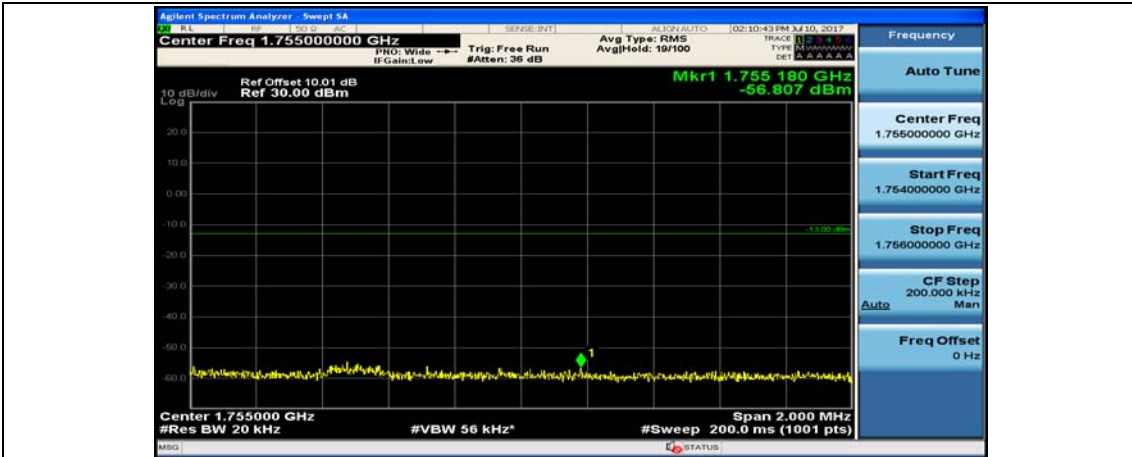

(Channel Bandwidth:20 MHz)_HCH_16QAM_1RB#49