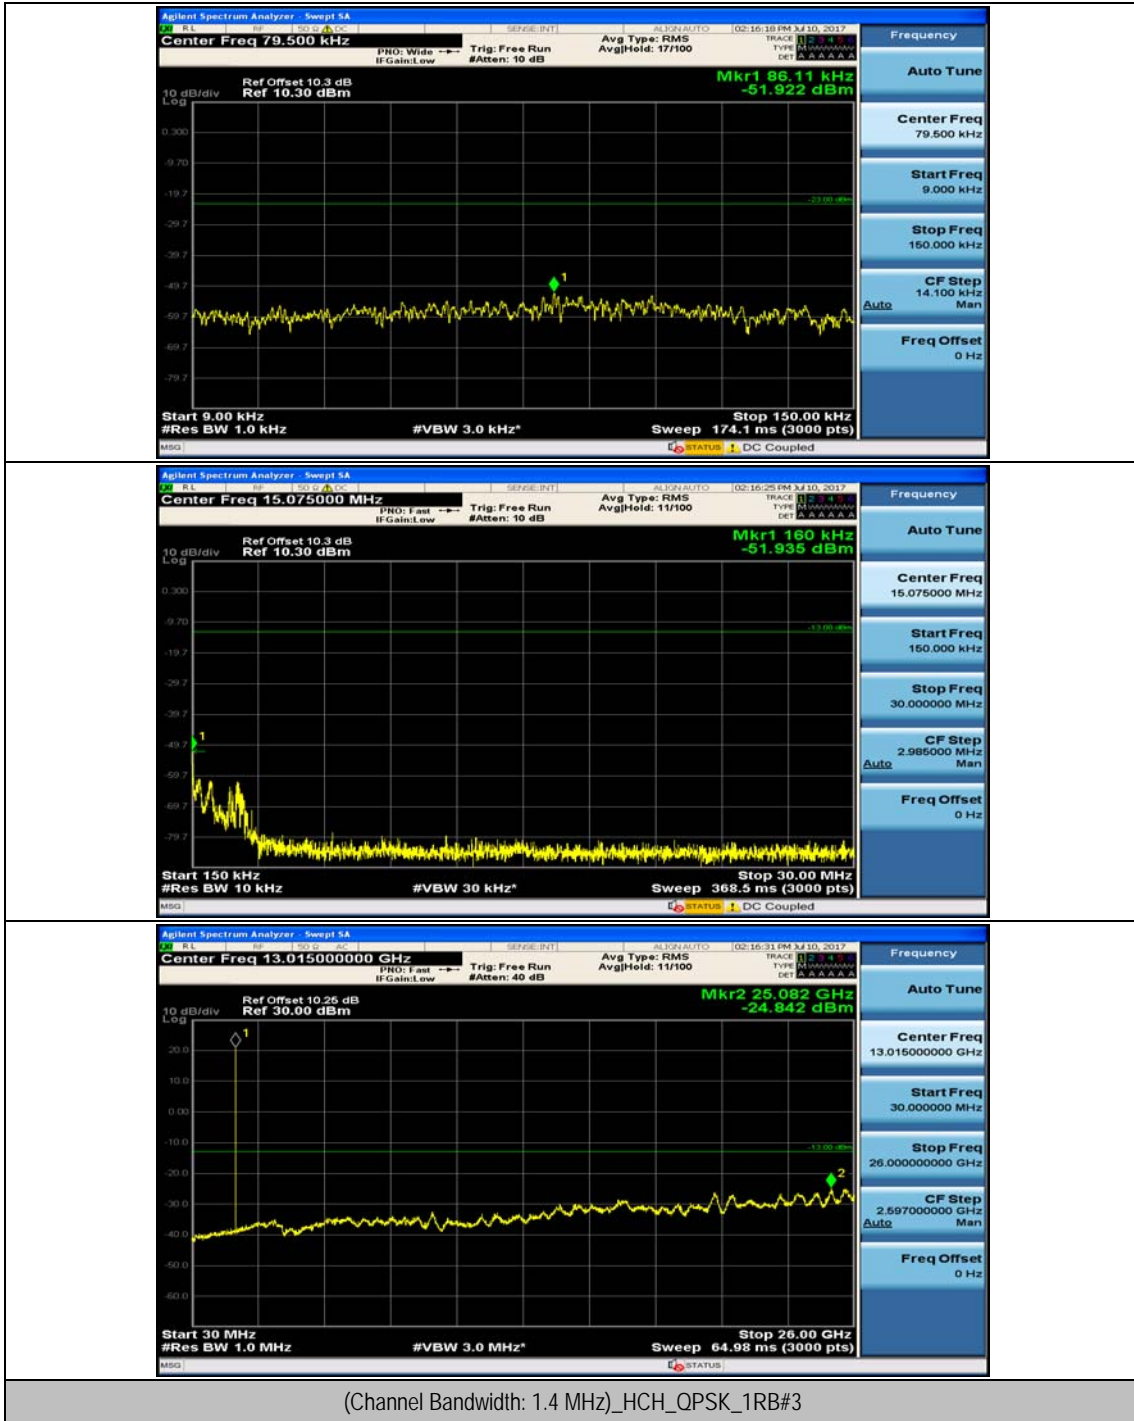

(Channel Bandwidth:20 MHz)_HCH_16QAM_50RB#25

(Channel Bandwidth:20 MHz)_HCH_16QAM_50RB#50

(Channel Bandwidth:20 MHz)_HCH_16QAM_100RB#0

Appendix E: Conducted Spurious Emission

Test Graphs

Channel Bandwidth: 1.4 MHz

Channel Bandwidth: 3 MHz