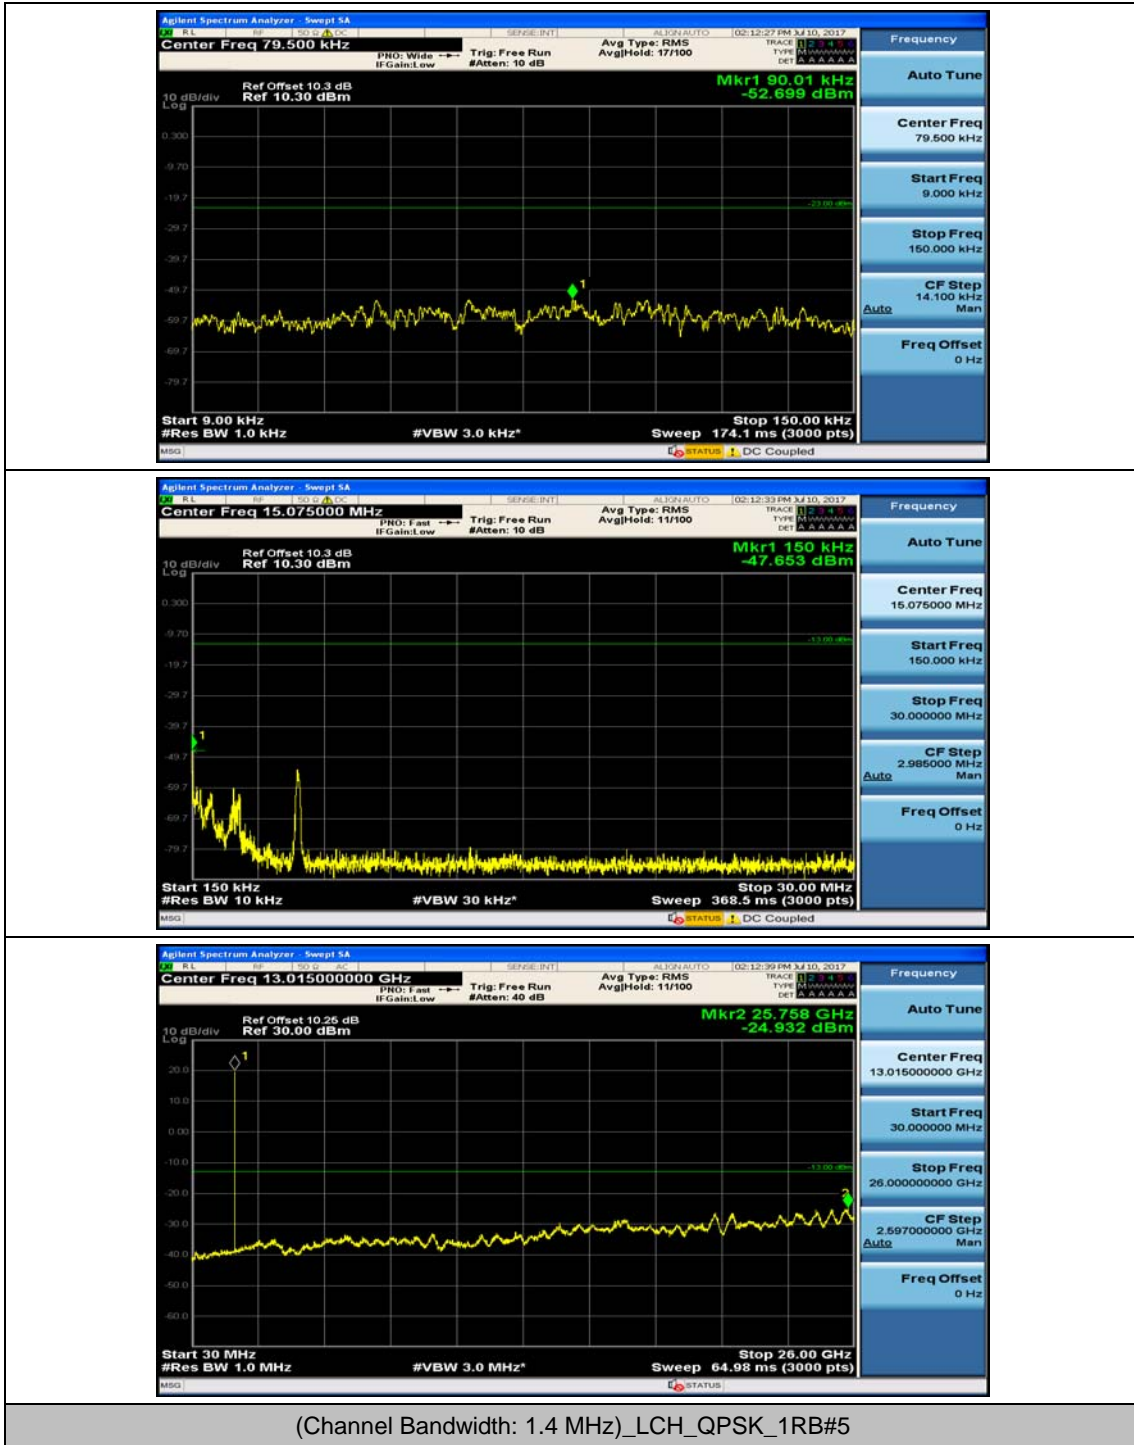

(Channel Bandwidth:20 MHz)_HCH_16QAM_50RB#25

(Channel Bandwidth:20 MHz)_HCH_16QAM_50RB#50

(Channel Bandwidth:20 MHz)_HCH_16QAM_100RB#0

Appendix E: Conducted Spurious Emission

Test Graphs

Channel Bandwidth: 1.4 MHz

Channel Bandwidth: 3 MHz