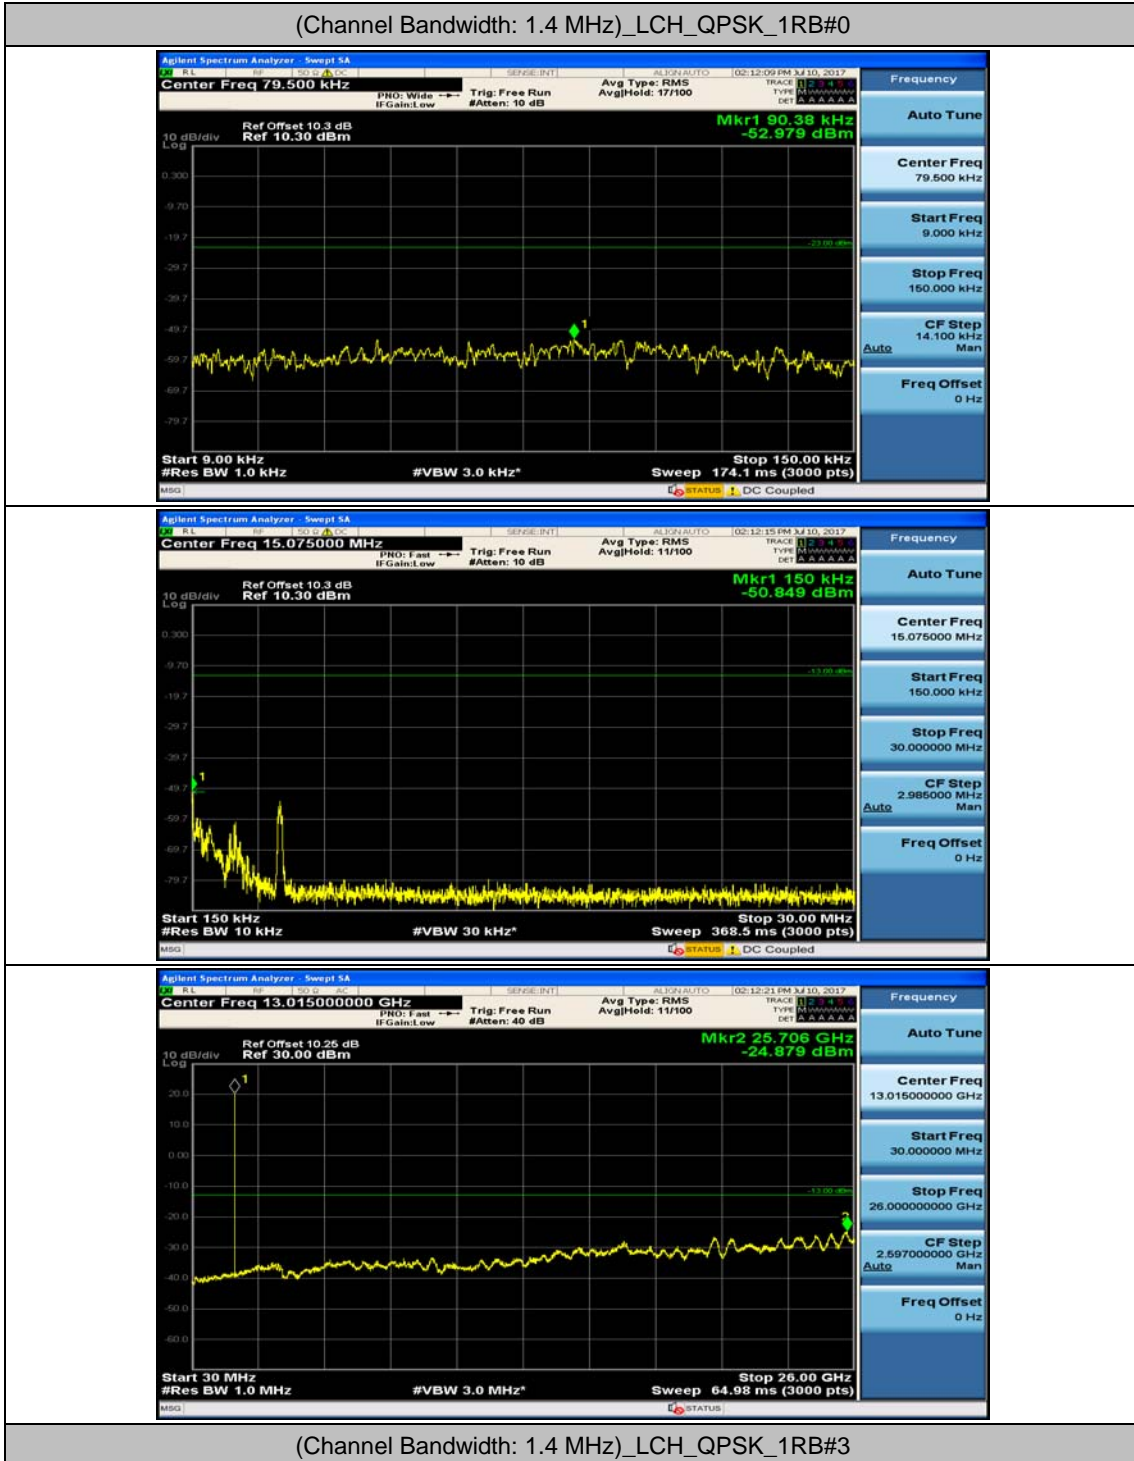

(Channel Bandwidth:20 MHz)_HCH_16QAM_50RB#25

(Channel Bandwidth:20 MHz)_HCH_16QAM_50RB#50

(Channel Bandwidth:20 MHz)_HCH_16QAM_100RB#0

Appendix E: Conducted Spurious Emission

Test Graphs

Channel Bandwidth: 1.4 MHz

Channel Bandwidth: 3 MHz