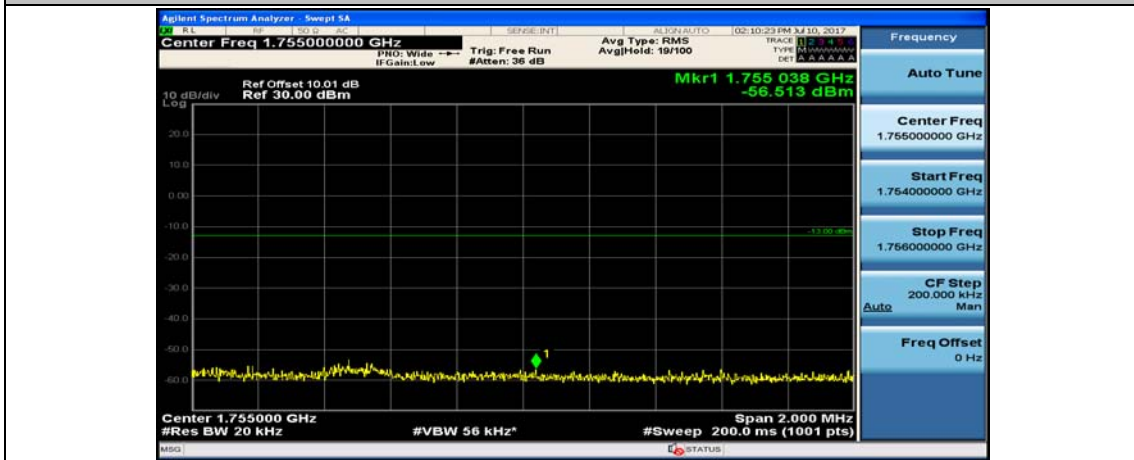

(Channel Bandwidth:20 MHz)_LCH_QPSK_50RB#50

(Channel Bandwidth:20 MHz)_LCH_QPSK_100RB#0

(Channel Bandwidth:20 MHz)_HCH_QPSK_1RB#0

(Channel Bandwidth:20 MHz)_HCH_QPSK_1RB#49

(Channel Bandwidth:20 MHz)_HCH_QPSK_1RB#99