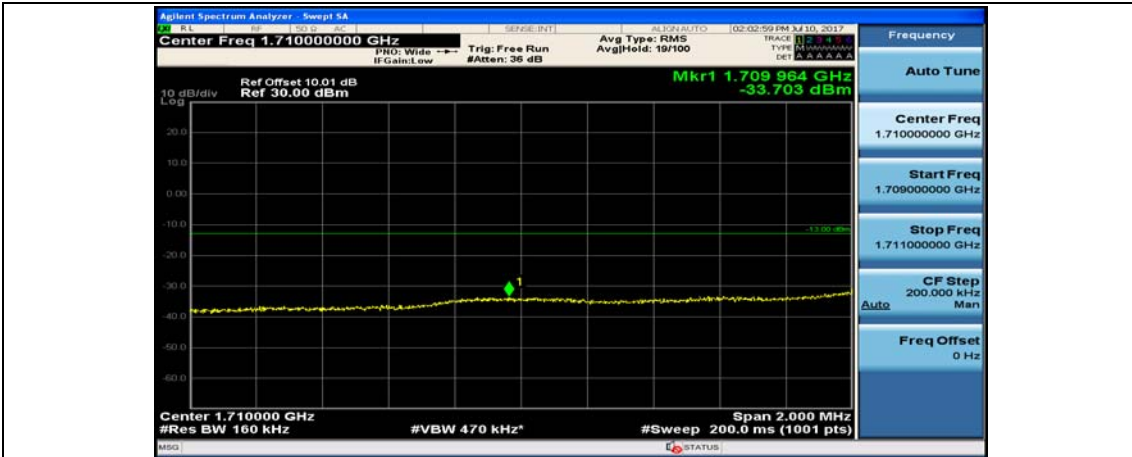

Channel Bandwidth: 15 MHz

(Channel Bandwidth:15 MHz)_LCH_QPSK_1RB#74

(Channel Bandwidth:15 MHz)_LCH_QPSK_37RB#0

(Channel Bandwidth:15 MHz)_LCH_QPSK_37RB#18

(Channel Bandwidth:15 MHz)_LCH_QPSK_37RB#38

(Channel Bandwidth:15 MHz)_LCH_QPSK_75RB#0