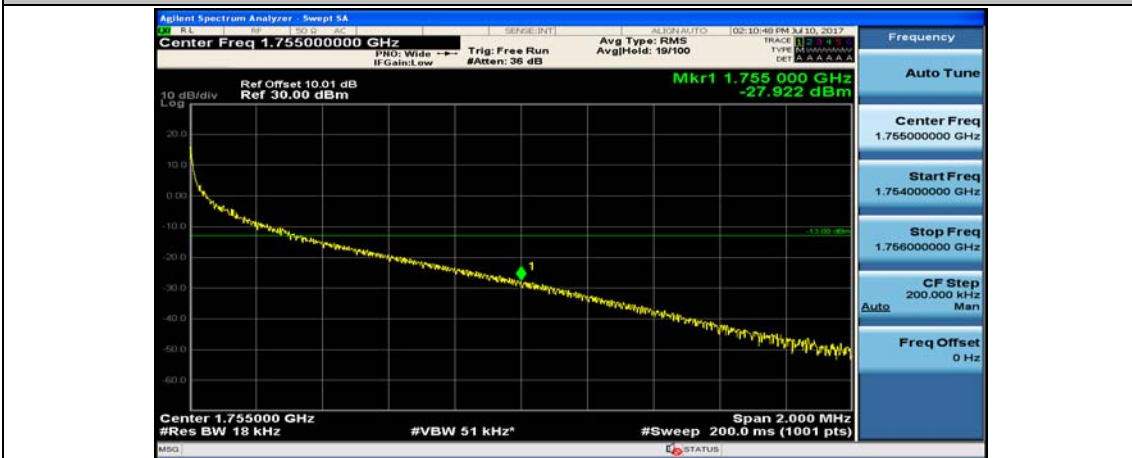

(Channel Bandwidth:20 MHz)_LCH_16QAM_100RB#0

(Channel Bandwidth:20 MHz)_HCH_16QAM_1RB#0

(Channel Bandwidth:20 MHz)_HCH_16QAM_1RB#49

(Channel Bandwidth:20 MHz)_HCH_16QAM_1RB#99

(Channel Bandwidth:20 MHz)_HCH_16QAM_50RB#0

Channel Bandwidth: 3 MHz