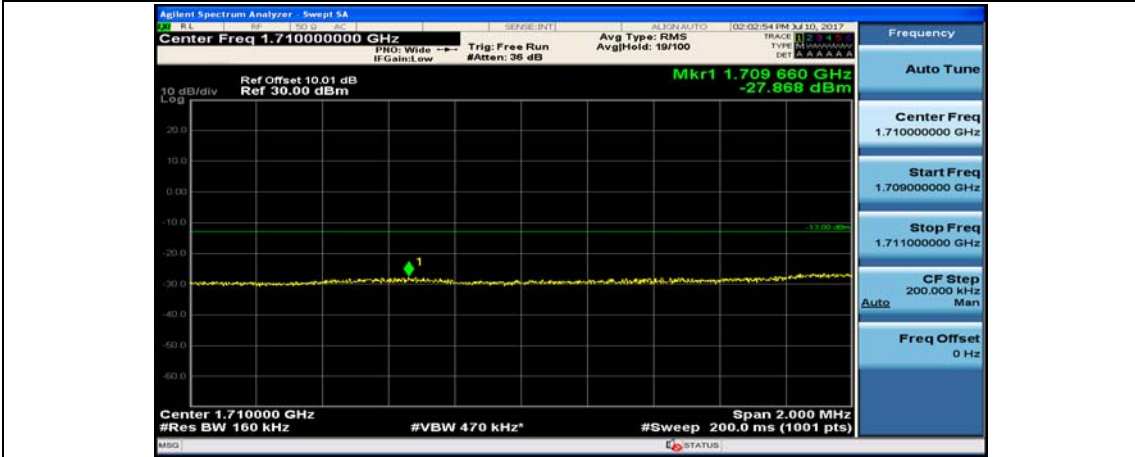

Channel Bandwidth: 15 MHz

(Channel Bandwidth:15 MHz)_LCH_QPSK_1RB#74

(Channel Bandwidth:15 MHz)_LCH_QPSK_37RB#0

(Channel Bandwidth:15 MHz)_LCH_QPSK_37RB#18

(Channel Bandwidth:15 MHz)_LCH_QPSK_37RB#38

(Channel Bandwidth:15 MHz)_LCH_QPSK_75RB#0