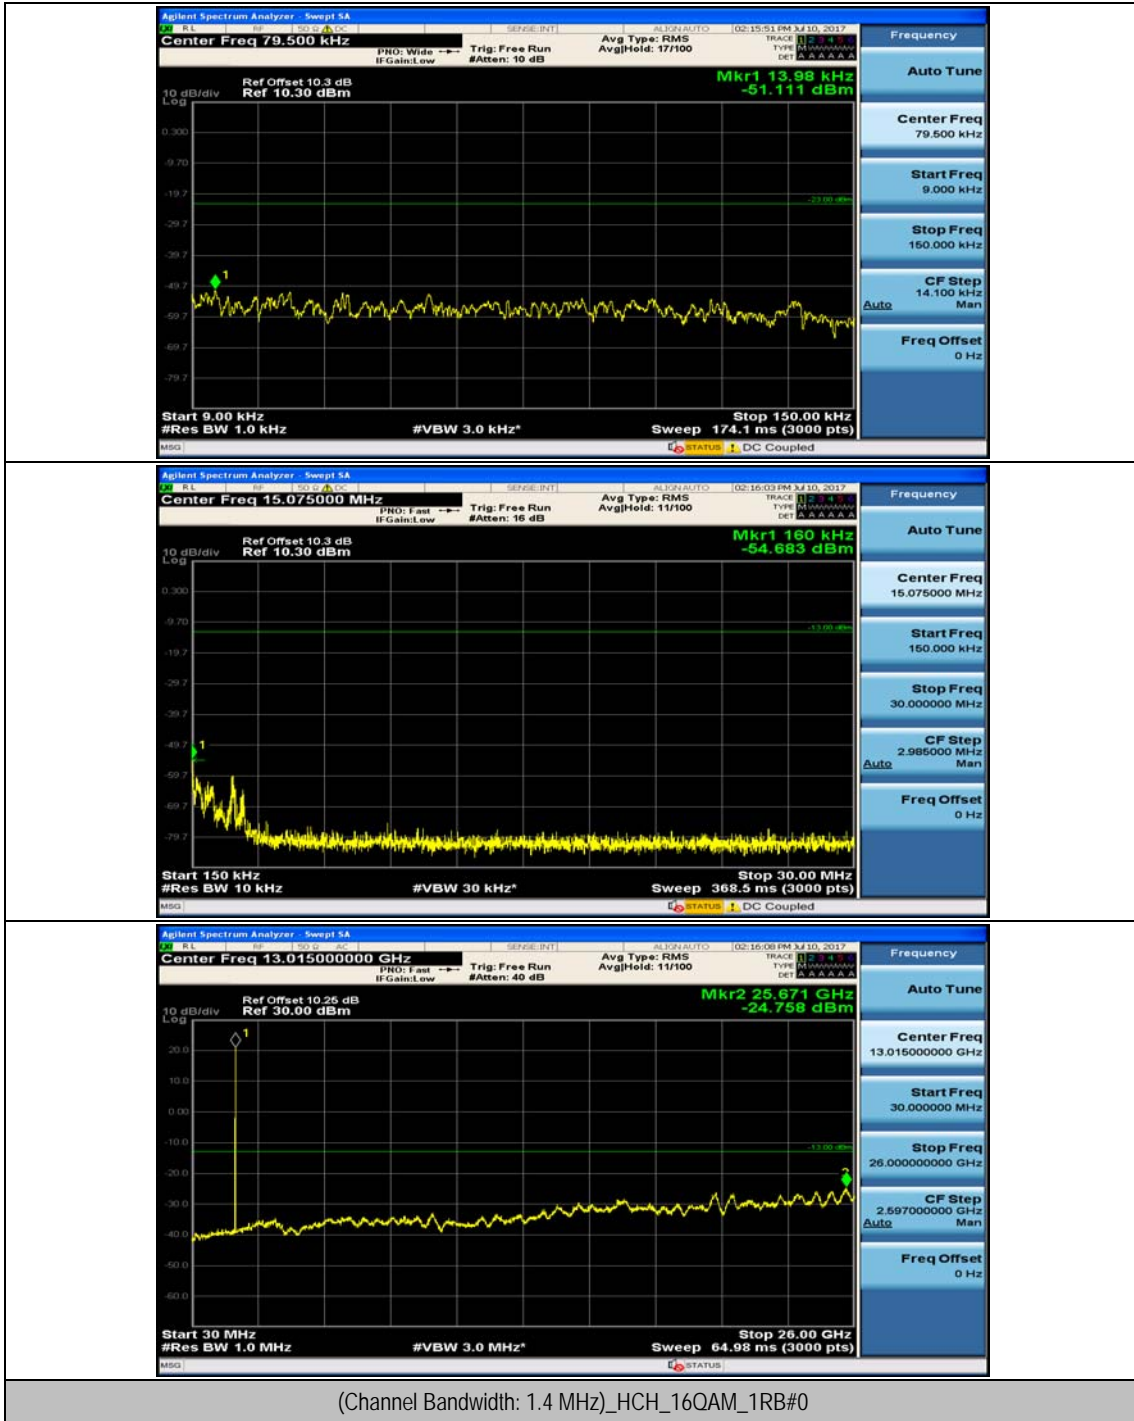

(Channel Bandwidth:20 MHz)_HCH_16QAM_50RB#25

(Channel Bandwidth:20 MHz)_HCH_16QAM_50RB#50

(Channel Bandwidth:20 MHz)_HCH_16QAM_100RB#0

Appendix E: Conducted Spurious Emission

Test Graphs

Channel Bandwidth: 1.4 MHz

Channel Bandwidth: 3 MHz