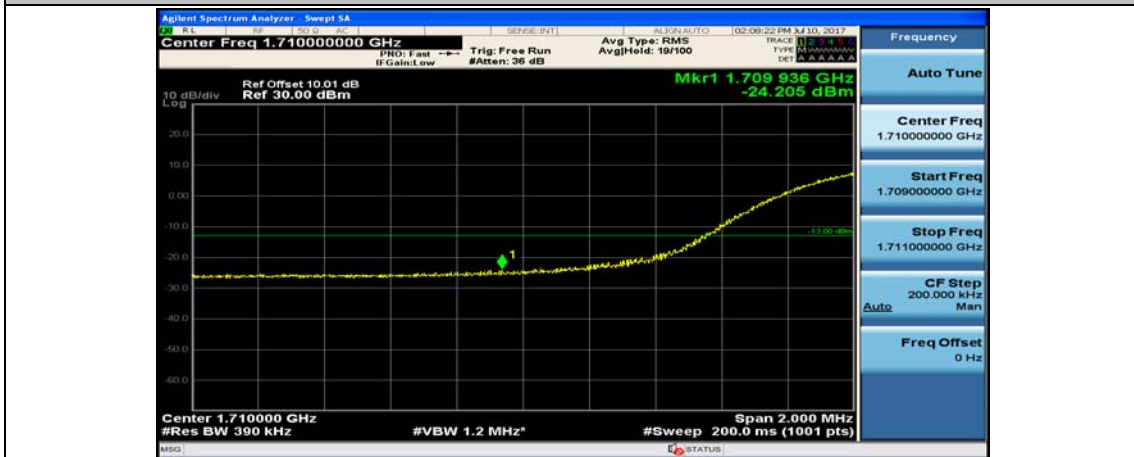

(Channel Bandwidth:20 MHz)_LCH_QPSK_100RB#0