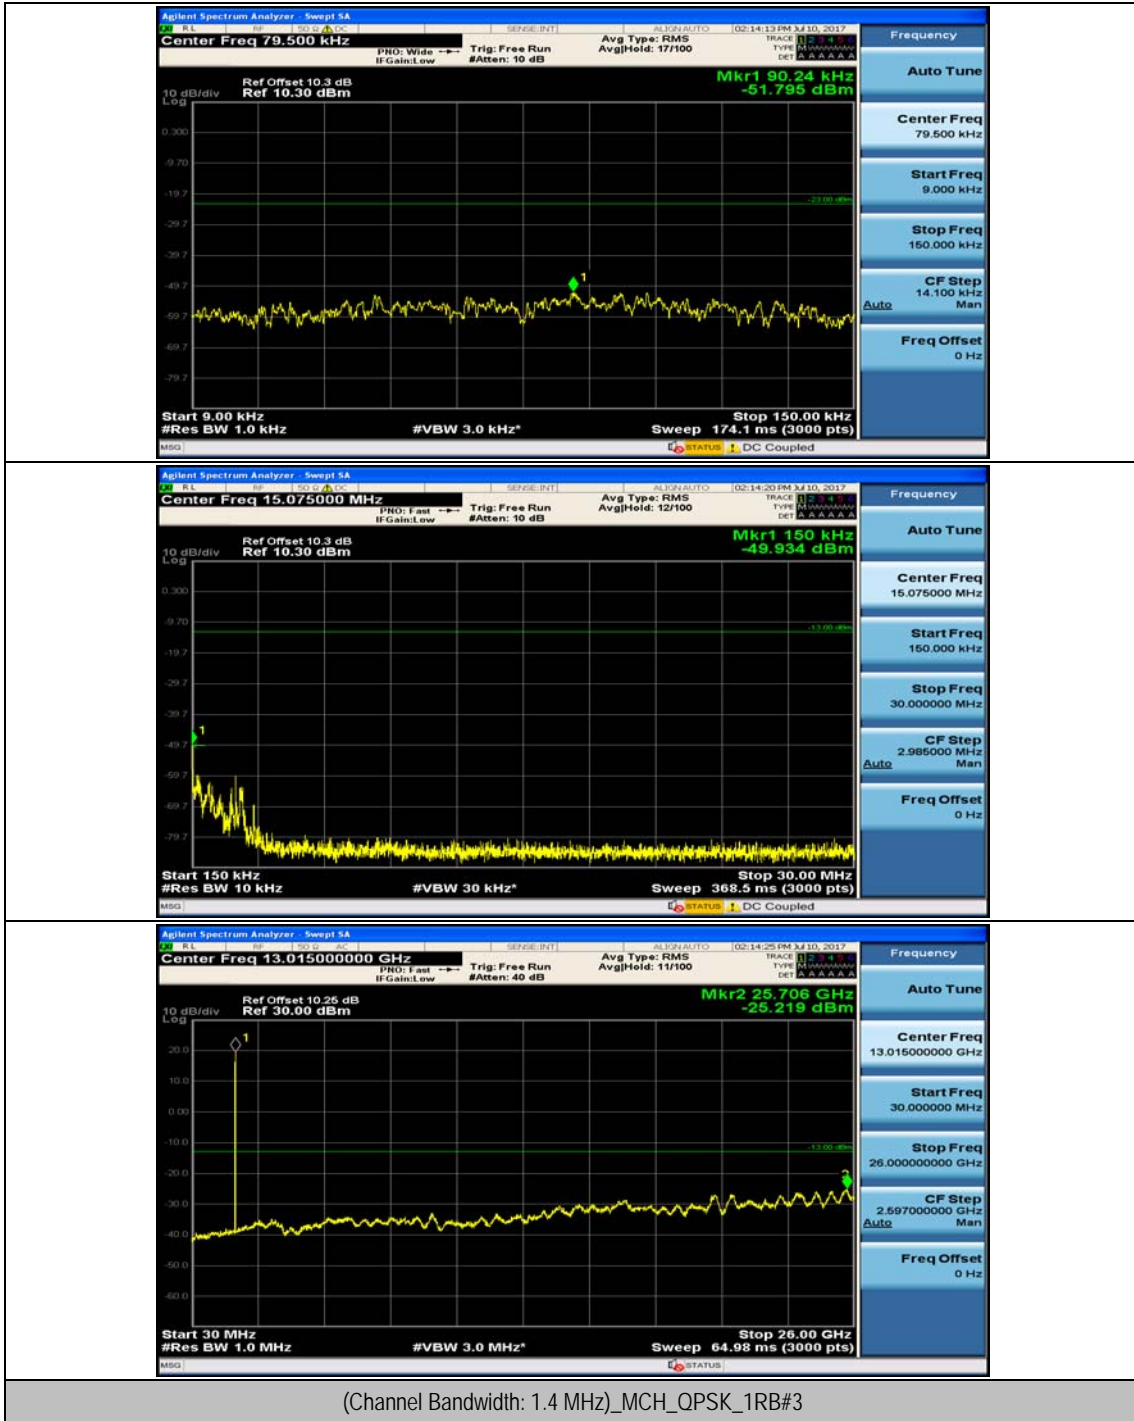

(Channel Bandwidth:20 MHz)_HCH_16QAM_50RB#25

(Channel Bandwidth:20 MHz)_HCH_16QAM_50RB#50

(Channel Bandwidth:20 MHz)_HCH_16QAM_100RB#0

Appendix E: Conducted Spurious Emission

Test Graphs

Channel Bandwidth: 1.4 MHz

Channel Bandwidth: 3 MHz