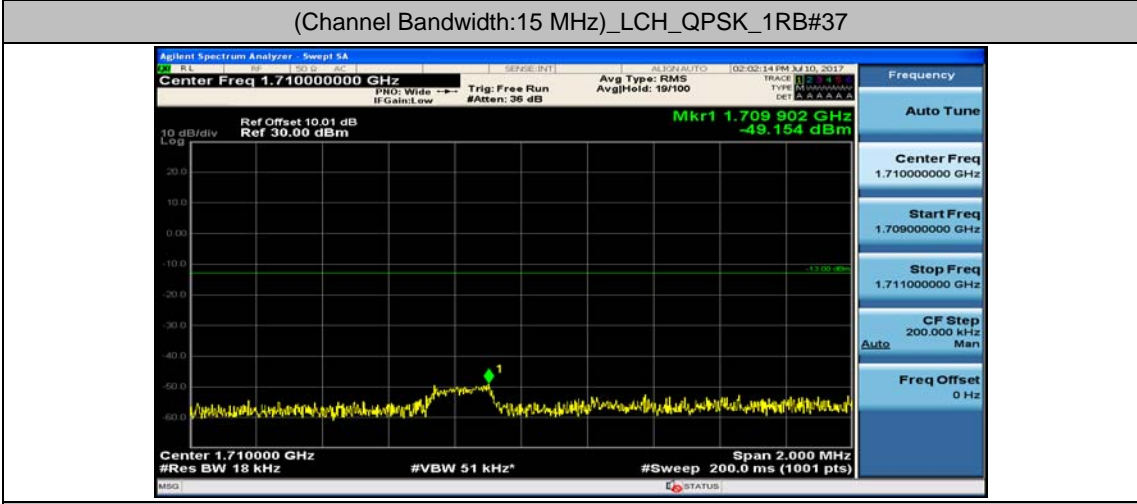

Channel Bandwidth: 10 MHz_HCH_16QAM_1RB#49

Channel Bandwidth: 10 MHz_HCH_16QAM_25RB#0

Channel Bandwidth: 10 MHz_HCH_16QAM_25RB#12

Channel Bandwidth: 10 MHz_HCH_16QAM_25RB#25

Channel Bandwidth: 10 MHz_HCH_16QAM_50RB#0

Channel Bandwidth: 15 MHz

(Channel Bandwidth:15 MHz)_LCH_QPSK_1RB#74

(Channel Bandwidth:15 MHz)_LCH_QPSK_37RB#0

(Channel Bandwidth:15 MHz)_LCH_QPSK_37RB#18

(Channel Bandwidth:15 MHz)_LCH_QPSK_37RB#38

(Channel Bandwidth:15 MHz)_LCH_QPSK_75RB#0