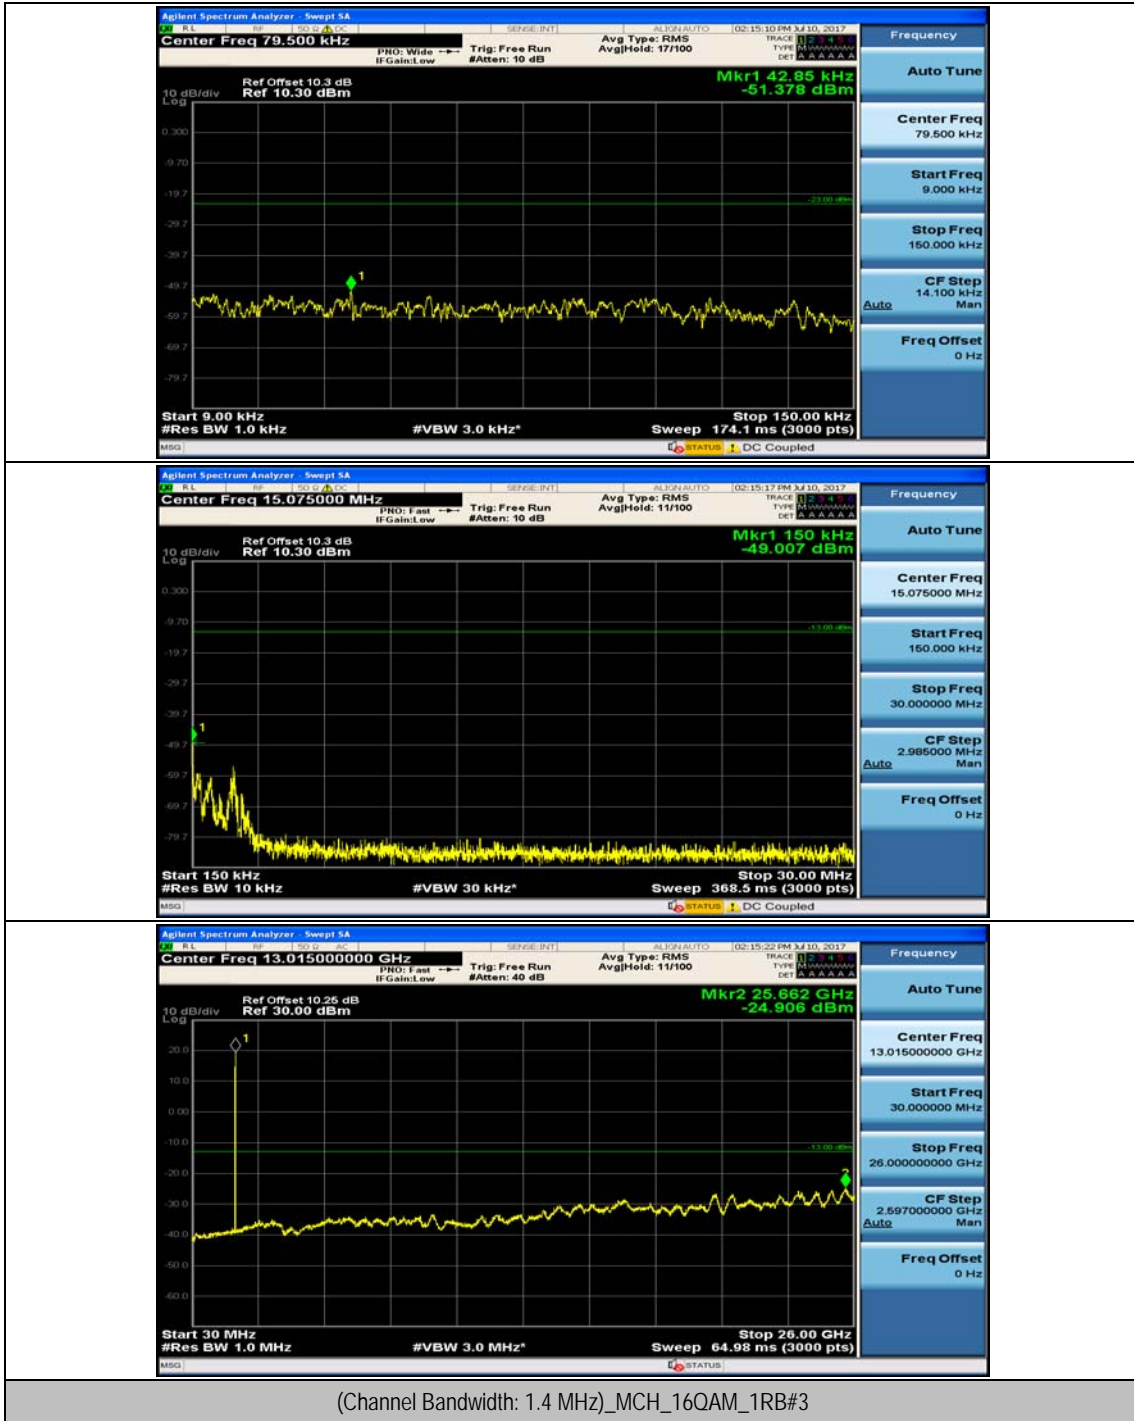

(Channel Bandwidth:20 MHz)_HCH_16QAM_50RB#25

(Channel Bandwidth:20 MHz)_HCH_16QAM_50RB#50

(Channel Bandwidth:20 MHz)_HCH_16QAM_100RB#0

Appendix E: Conducted Spurious Emission

Test Graphs

Channel Bandwidth: 1.4 MHz

Channel Bandwidth: 3 MHz