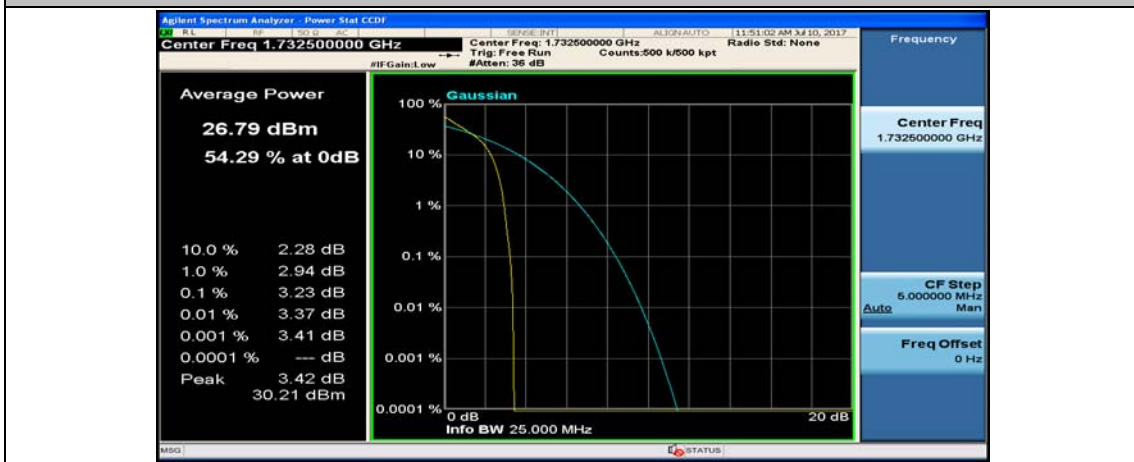

(Channel Bandwidth:15 MHz)_MCH_QPSK_1RB#0