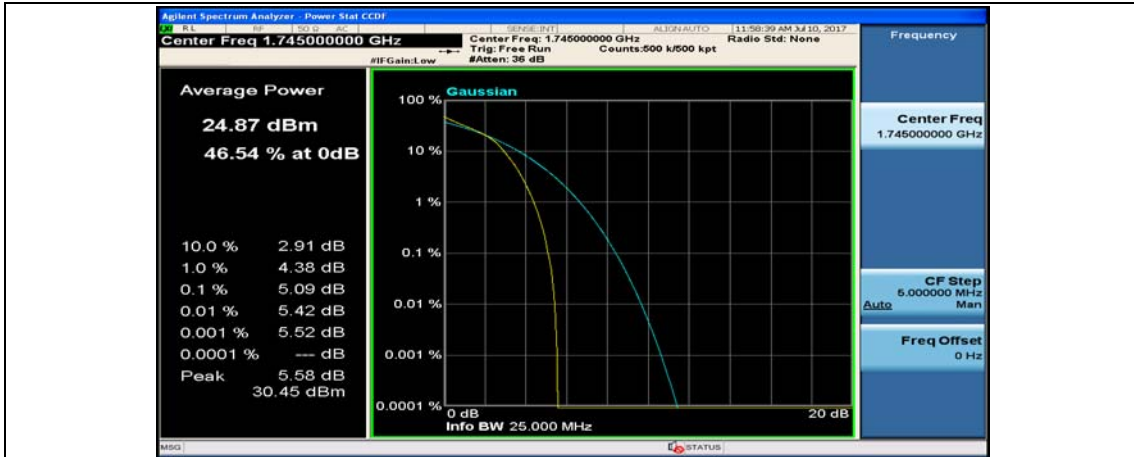

(Channel Bandwidth:20 MHz)_HCH_16QAM_50RB#25