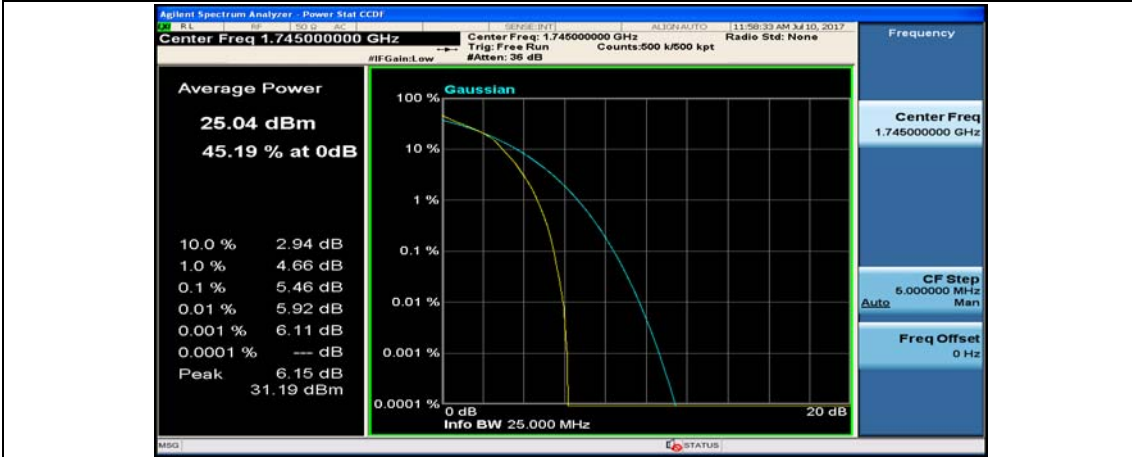

(Channel Bandwidth:20 MHz)_HCH_16QAM_50RB#0