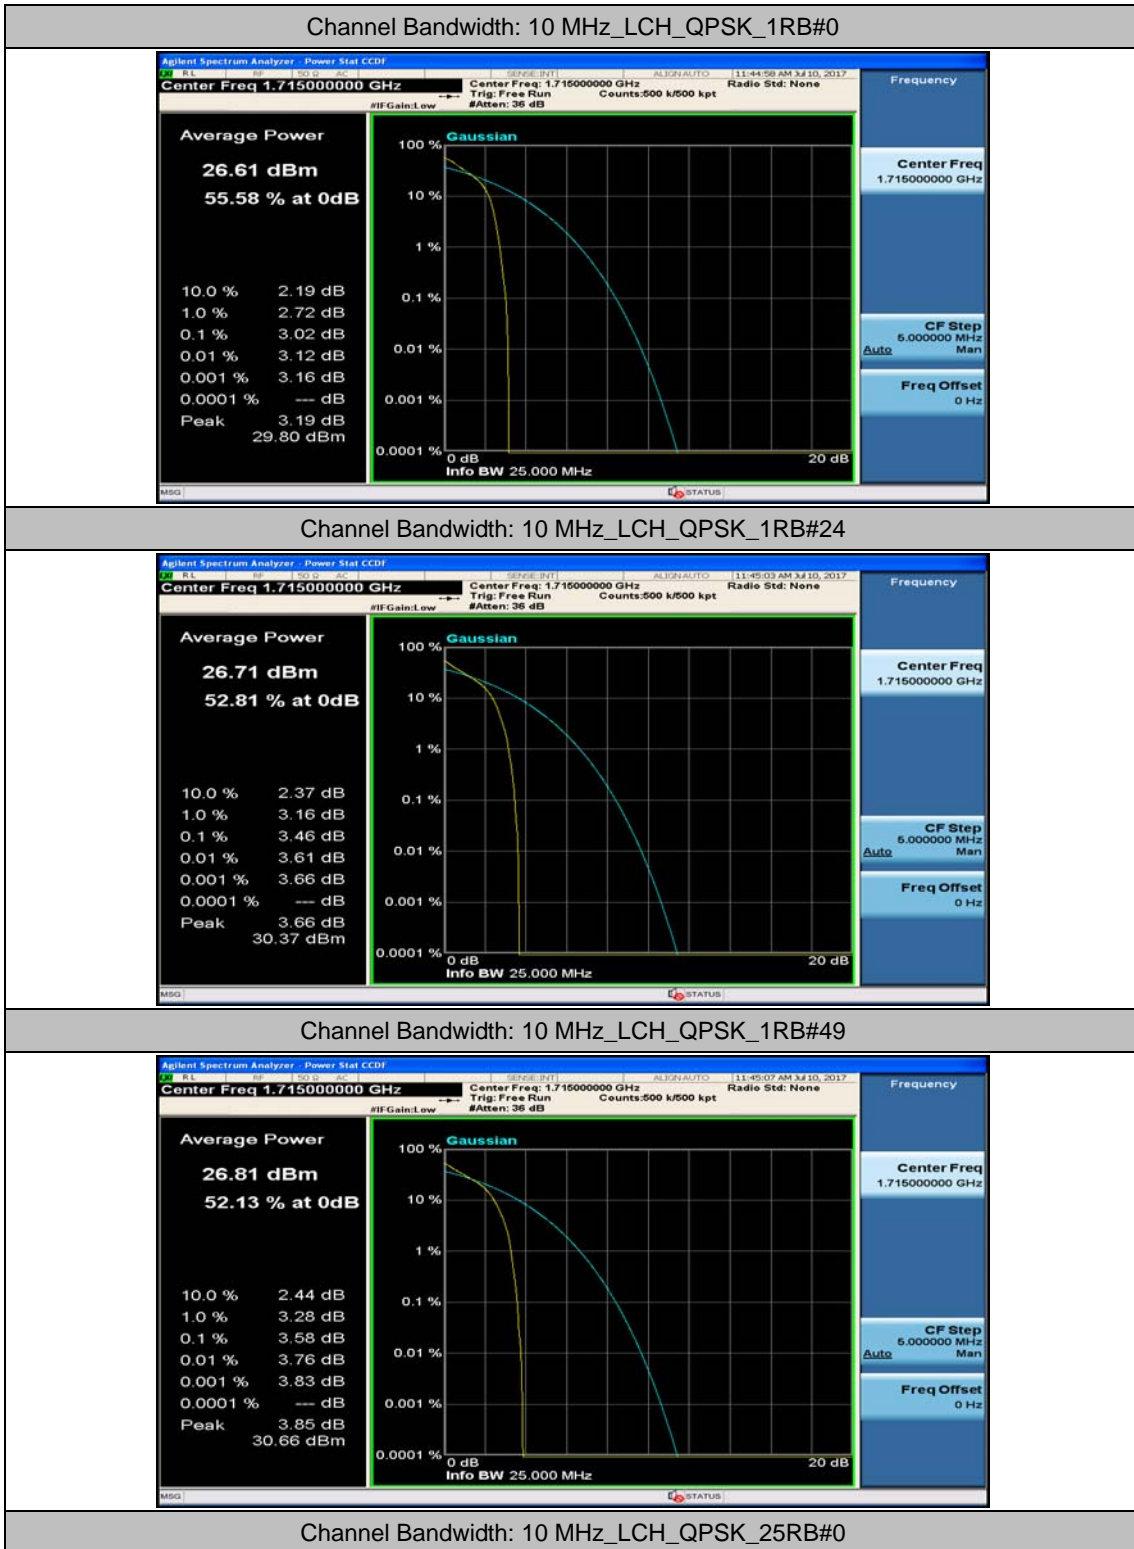

Channel Bandwidth: 10 MHz

Channel Bandwidth: 10 MHz_LCH_QPSK_25RB#12

Channel Bandwidth: 10 MHz_LCH_QPSK_25RB#25

Channel Bandwidth: 10 MHz_LCH_QPSK_50RB#0

Channel Bandwidth: 10 MHz_MCH_QPSK_1RB#0

Channel Bandwidth: 10 MHz_MCH_QPSK_1RB#24