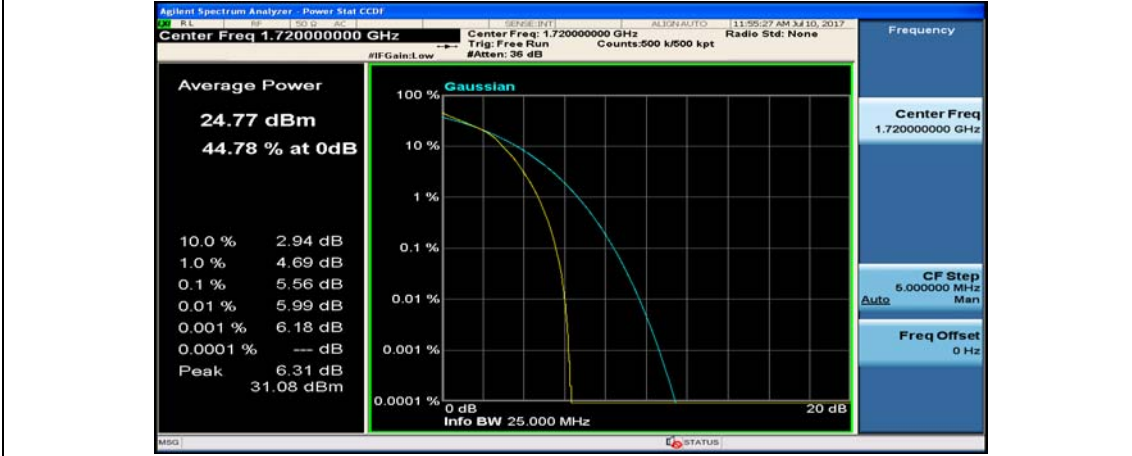

(Channel Bandwidth:20 MHz)_LCH_16QAM_1RB#99

(Channel Bandwidth:20 MHz)_LCH_16QAM_50RB#0

(Channel Bandwidth:20 MHz)_LCH_16QAM_50RB#25

(Channel Bandwidth:20 MHz)_LCH_16QAM_50RB#50

(Channel Bandwidth:20 MHz)_LCH_16QAM_100RB#0