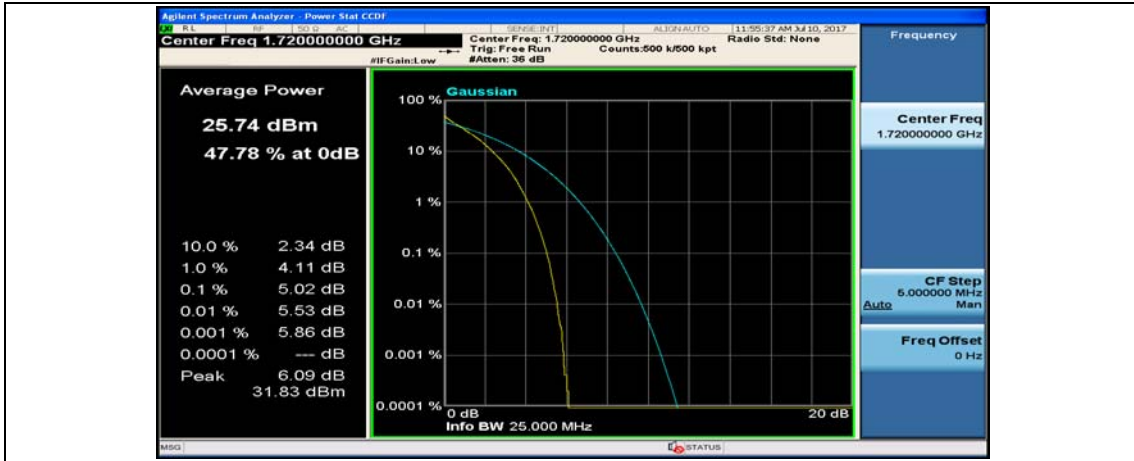

(Channel Bandwidth:15 MHz)_HCH_16QAM_75RB#0

Channel Bandwidth: 20 MHz

(Channel Bandwidth:20 MHz)_LCH_QPSK_50RB#25

(Channel Bandwidth:20 MHz)_LCH_QPSK_50RB#50

(Channel Bandwidth:20 MHz)_LCH_QPSK_100RB#0

(Channel Bandwidth:20 MHz)_MCH_QPSK_1RB#0