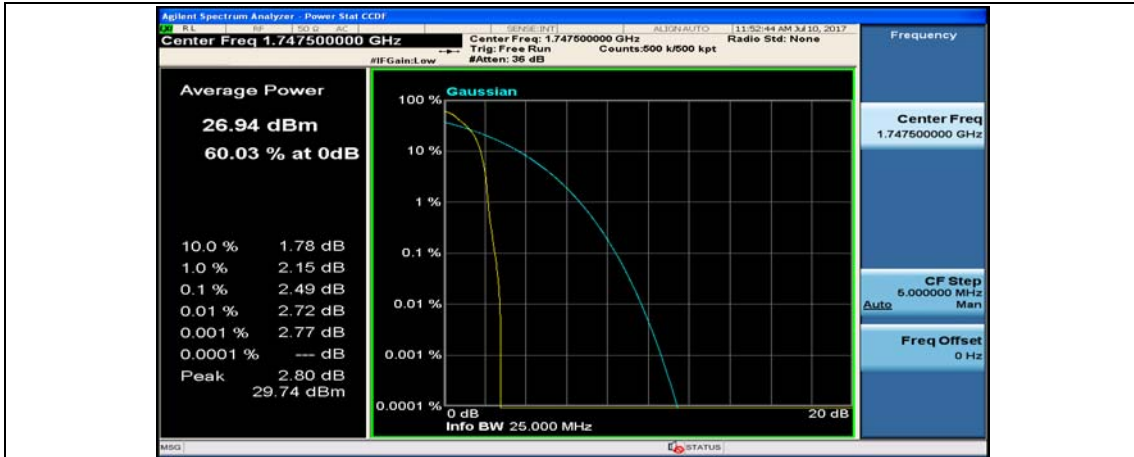

(Channel Bandwidth:15 MHz)_MCH_QPSK_37RB#18

(Channel Bandwidth:15 MHz)_MCH_QPSK_37RB#38

(Channel Bandwidth:15 MHz)_MCH_QPSK_75RB#0

(Channel Bandwidth:15 MHz)_HCH_QPSK_1RB#0

(Channel Bandwidth:15 MHz)_HCH_QPSK_1RB#37