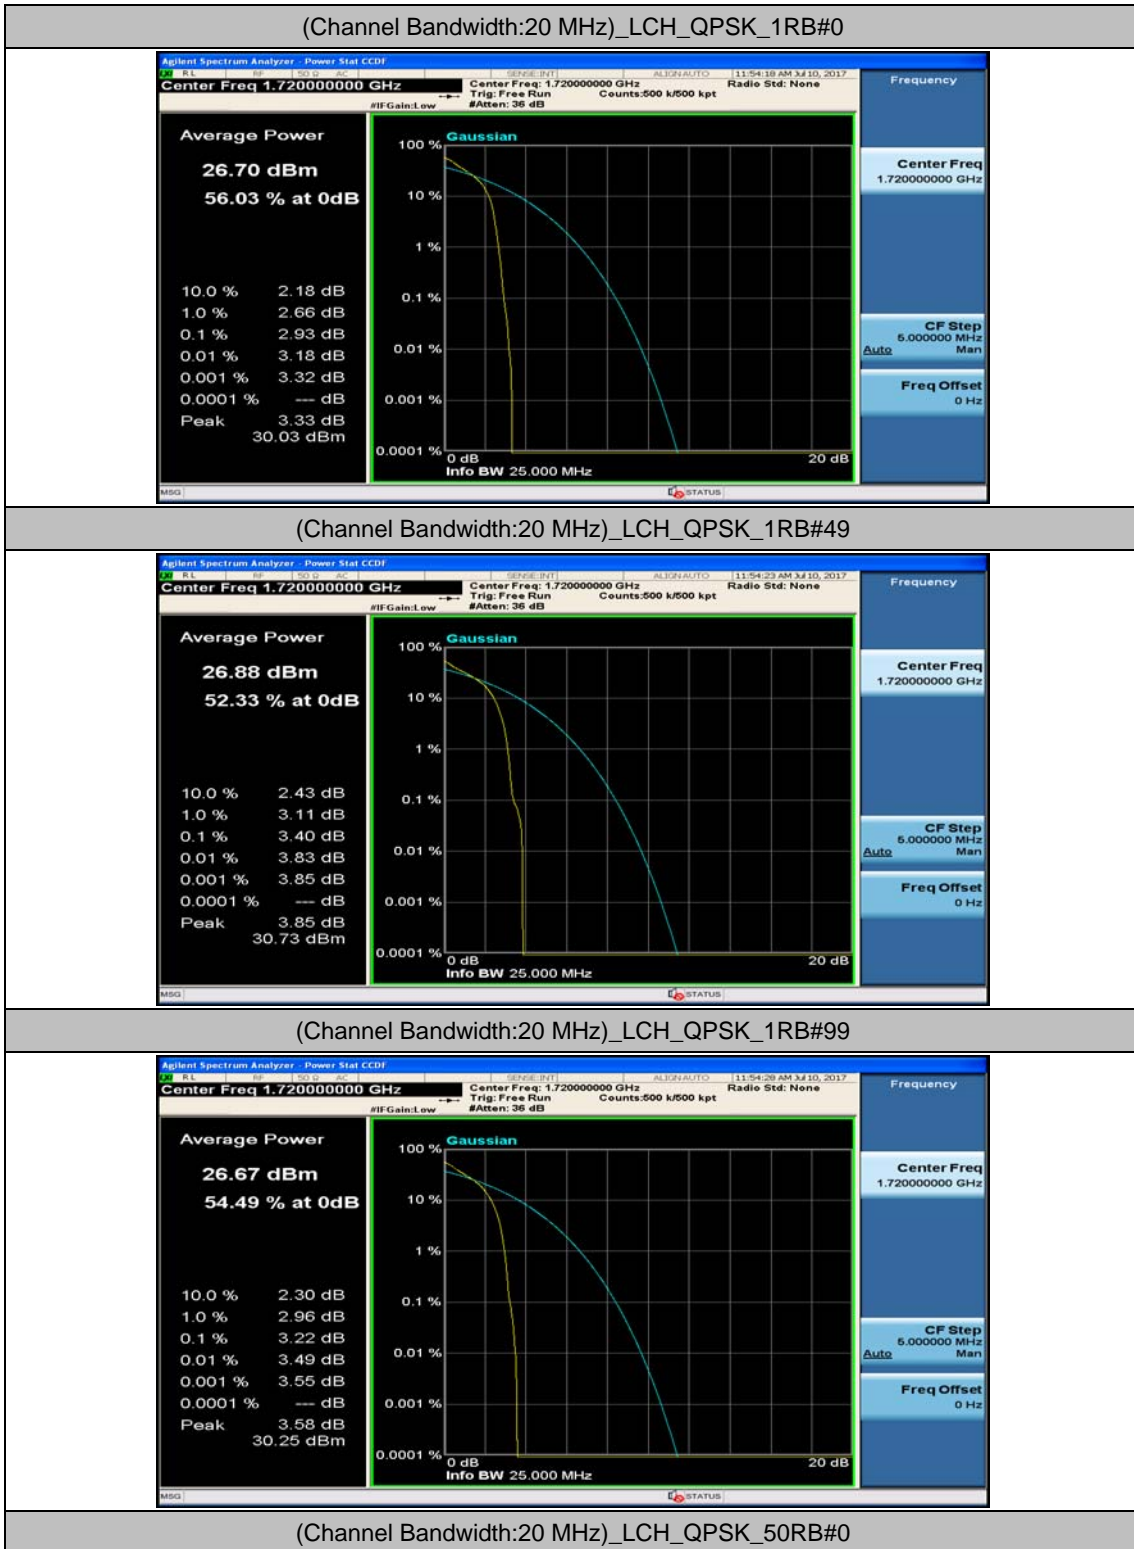

Channel Bandwidth: 20 MHz