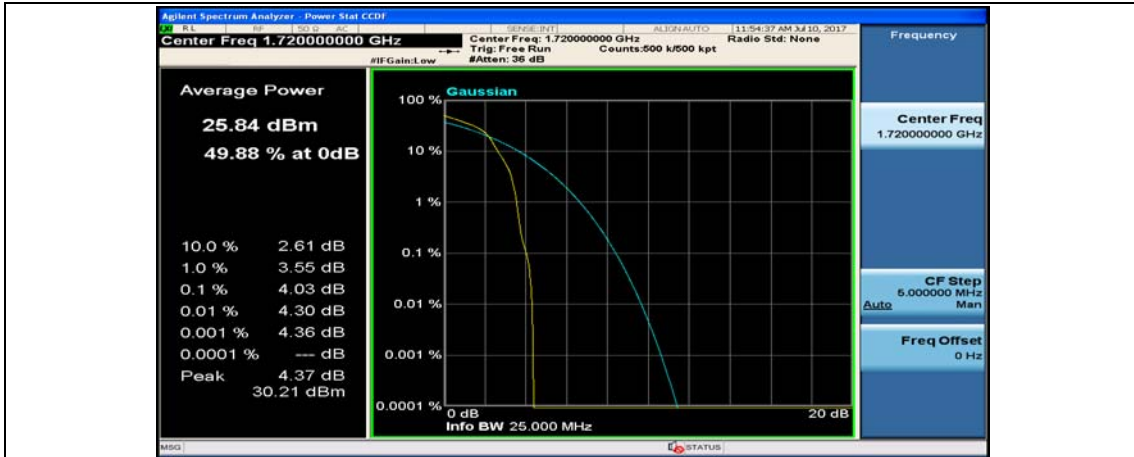

(Channel Bandwidth:20 MHz)_HCH_QPSK_50RB#25

(Channel Bandwidth:20 MHz)_HCH_QPSK_50RB#50

(Channel Bandwidth:20 MHz)_HCH_QPSK_100RB#0

(Channel Bandwidth:20 MHz)_LCH_16QAM_1RB#0

(Channel Bandwidth:20 MHz)_LCH_16QAM_1RB#49