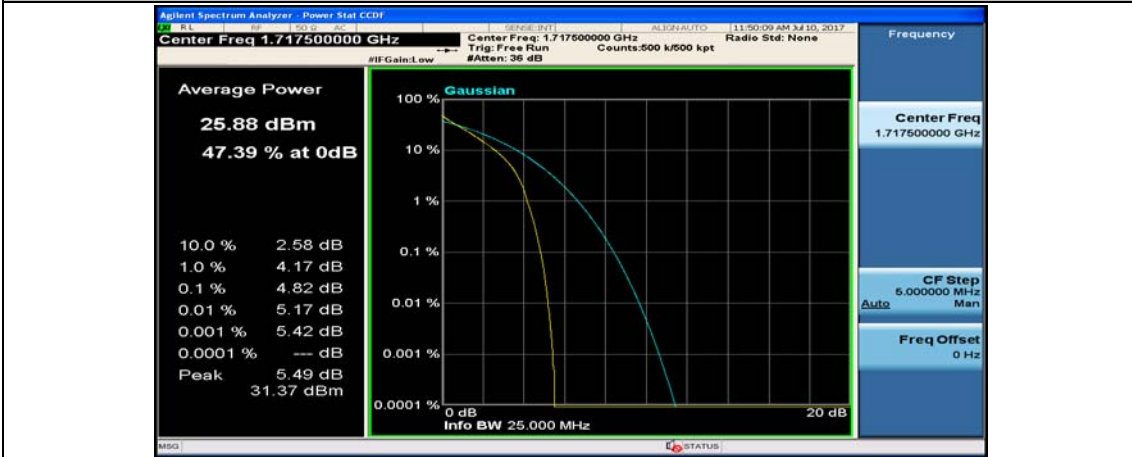

Channel Bandwidth: 10 MHz_MCH_16QAM_50RB#0

Channel Bandwidth: 10 MHz_HCH_16QAM_1RB#0

Channel Bandwidth: 10 MHz_HCH_16QAM_1RB#24

Channel Bandwidth: 15 MHz

(Channel Bandwidth:15 MHz)_LCH_QPSK_37RB#18

(Channel Bandwidth:15 MHz)_LCH_QPSK_37RB#38