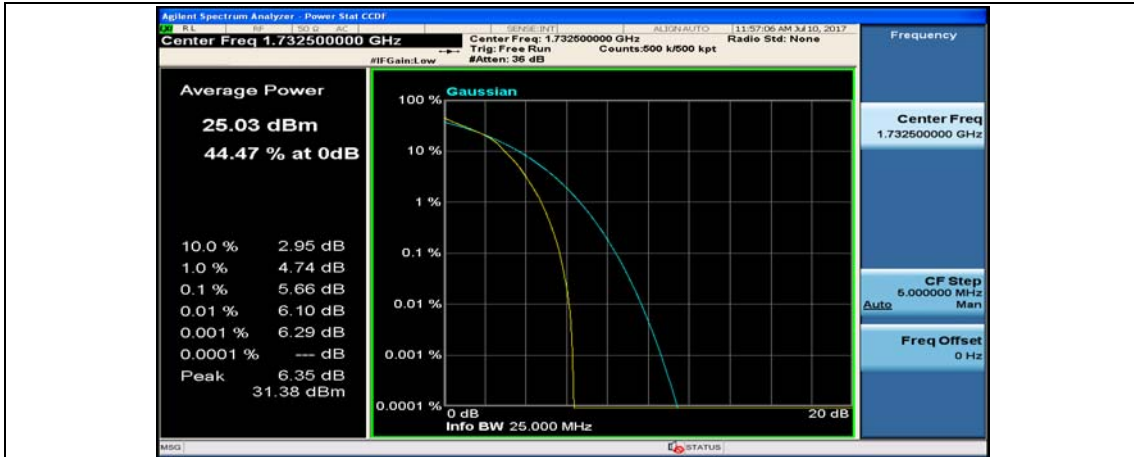

(Channel Bandwidth:20 MHz)_MCH_16QAM_50RB#50