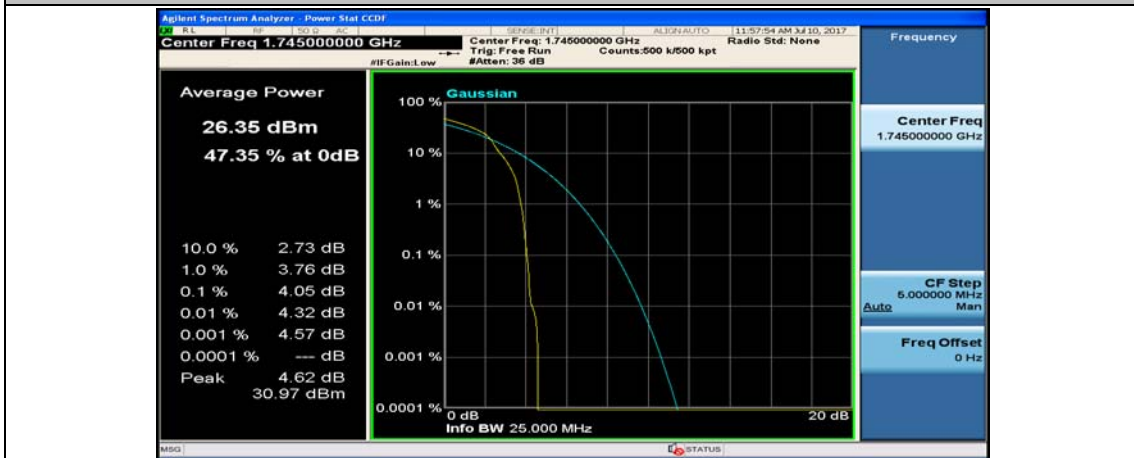

(Channel Bandwidth:20 MHz)_HCH_16QAM_1RB#0