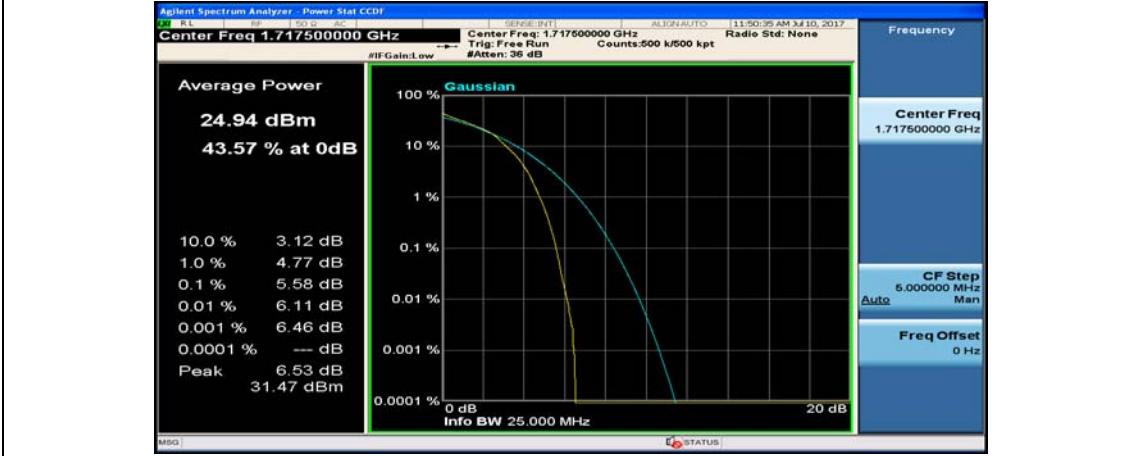

(Channel Bandwidth:15 MHz)_LCH_16QAM_37RB#38