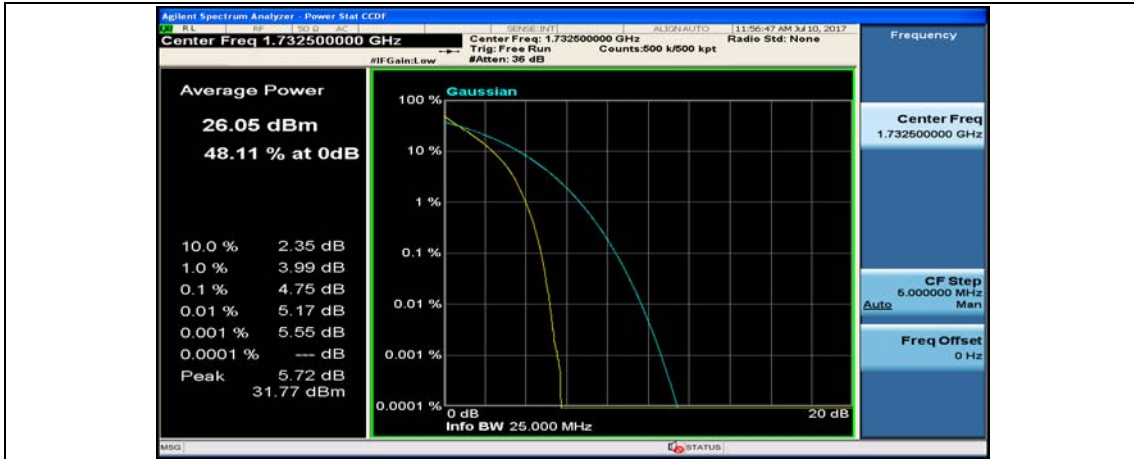

(Channel Bandwidth:20 MHz)_MCH_QPSK_1RB#49

(Channel Bandwidth:20 MHz)_MCH_QPSK_1RB#99

(Channel Bandwidth:20 MHz)_MCH_QPSK_50RB#0

(Channel Bandwidth:20 MHz)_MCH_QPSK_50RB#25

(Channel Bandwidth:20 MHz)_MCH_QPSK_50RB#50