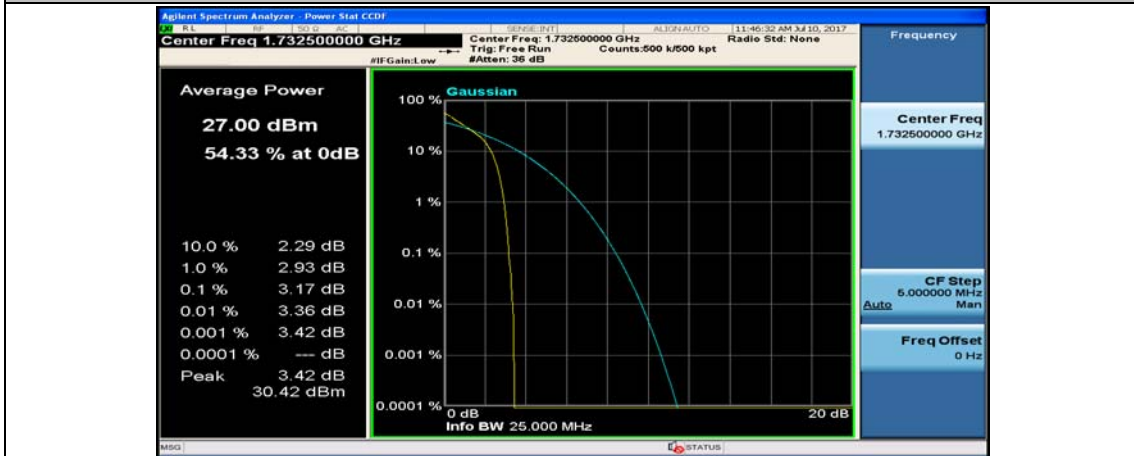

Channel Bandwidth: 10 MHz

Channel Bandwidth: 10 MHz_LCH_QPSK_25RB#12

Channel Bandwidth: 10 MHz_LCH_QPSK_25RB#25

Channel Bandwidth: 10 MHz_LCH_QPSK_50RB#0

Channel Bandwidth: 10 MHz_MCH_QPSK_1RB#0

Channel Bandwidth: 10 MHz_MCH_QPSK_1RB#24