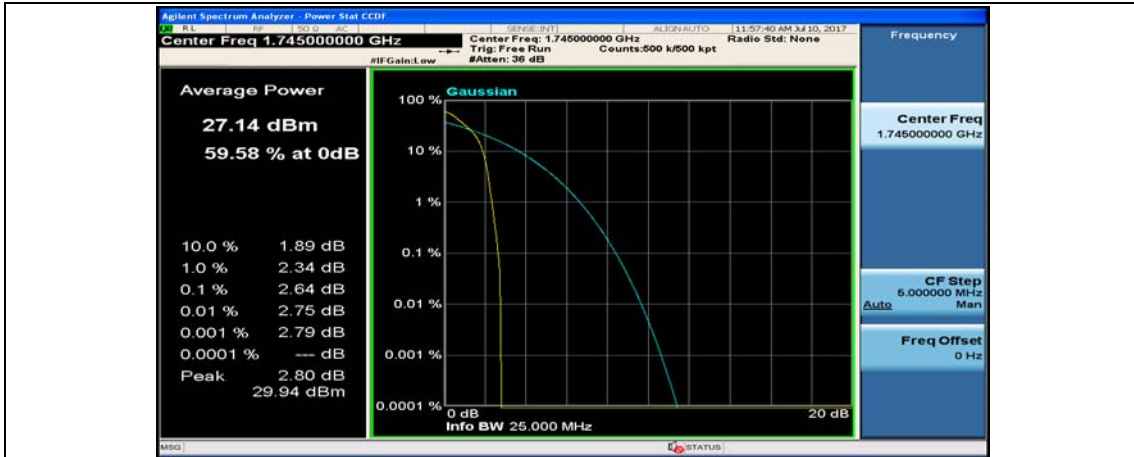

(Channel Bandwidth:20 MHz)_HCH_QPSK_1RB#49