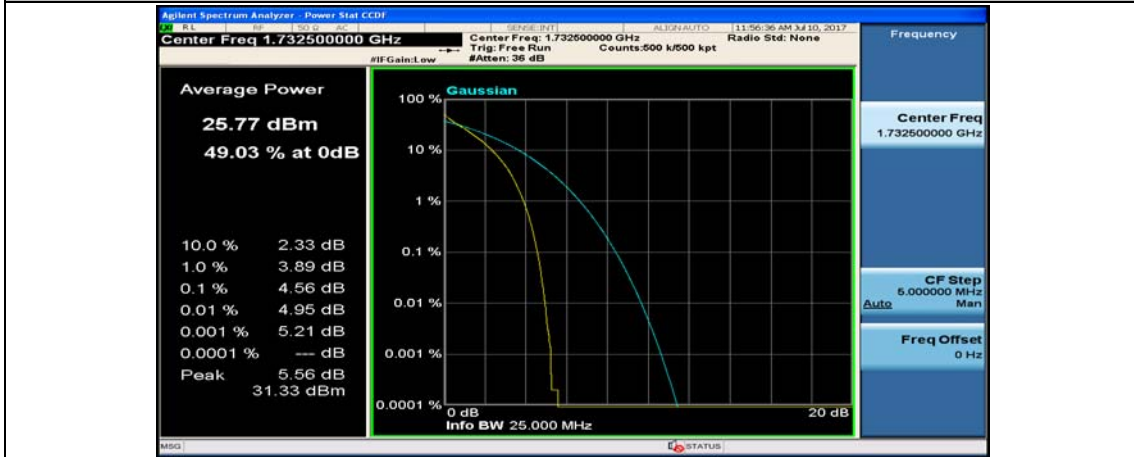

(Channel Bandwidth:20 MHz)_MCH_QPSK_50RB#0