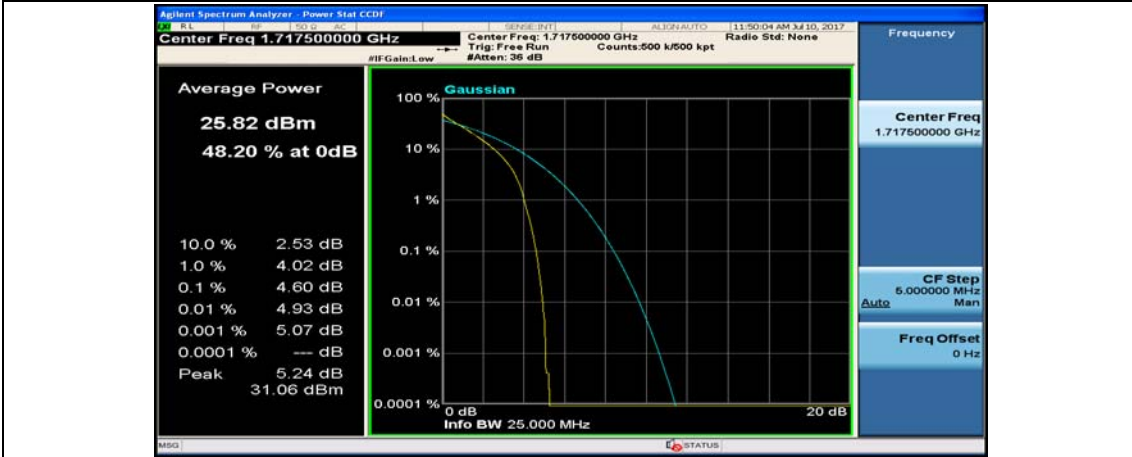

Channel Bandwidth: 10 MHz_MCH_16QAM_50RB#0

Channel Bandwidth: 10 MHz_HCH_16QAM_1RB#0

Channel Bandwidth: 10 MHz_HCH_16QAM_1RB#24

Channel Bandwidth: 15 MHz

(Channel Bandwidth:15 MHz)_LCH_QPSK_37RB#18

(Channel Bandwidth:15 MHz)_LCH_QPSK_37RB#38