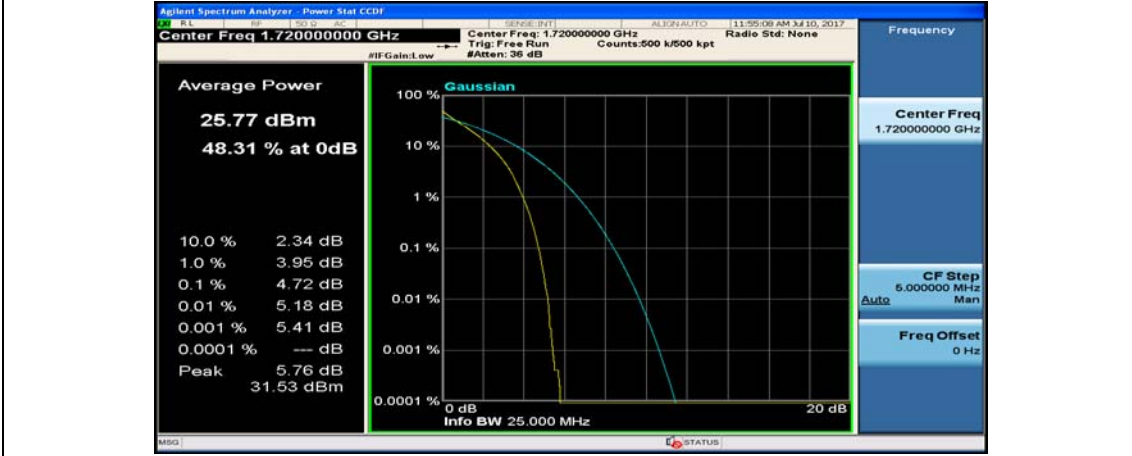

(Channel Bandwidth:15 MHz)_HCH_16QAM_75RB#0

Channel Bandwidth: 20 MHz

(Channel Bandwidth:20 MHz)_LCH_QPSK_50RB#25

(Channel Bandwidth:20 MHz)_LCH_QPSK_50RB#50

(Channel Bandwidth:20 MHz)_LCH_QPSK_100RB#0

(Channel Bandwidth:20 MHz)_MCH_QPSK_1RB#0