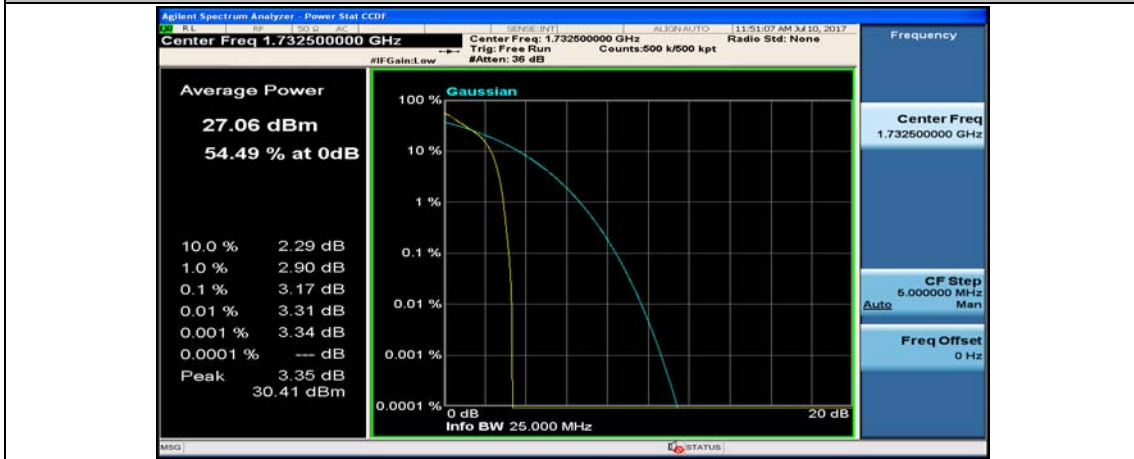

(Channel Bandwidth:15 MHz)_MCH_QPSK_1RB#37