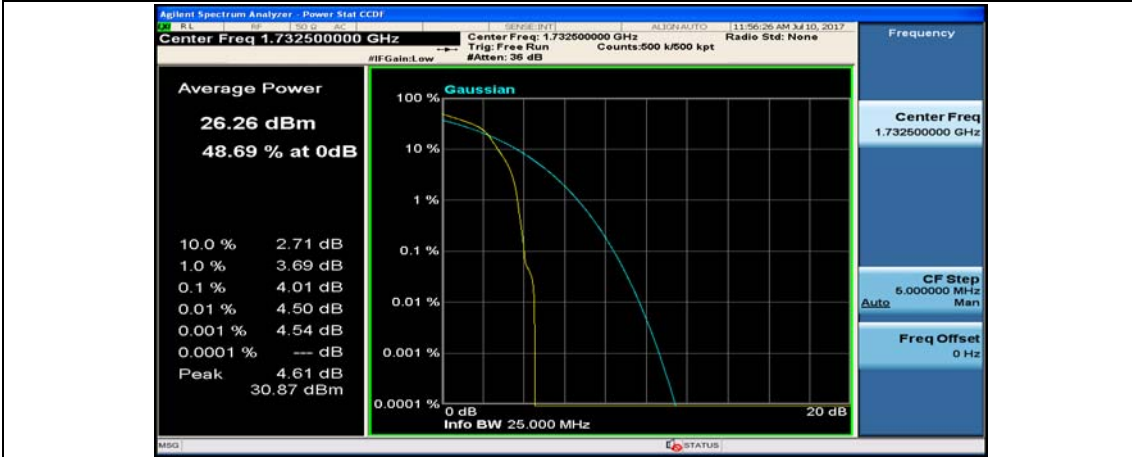

(Channel Bandwidth:20 MHz)_MCH_16QAM_1RB#99