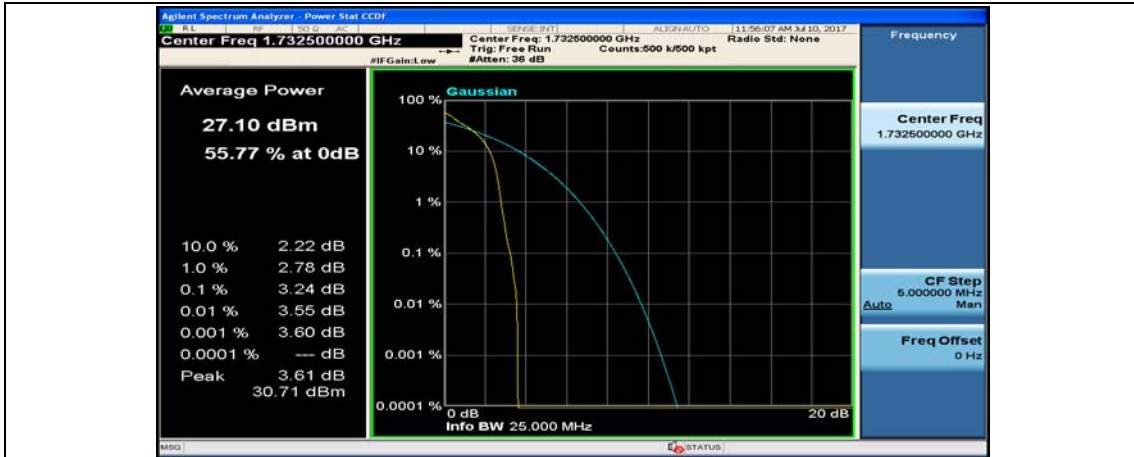

(Channel Bandwidth:20 MHz)_MCH_QPSK_1RB#99