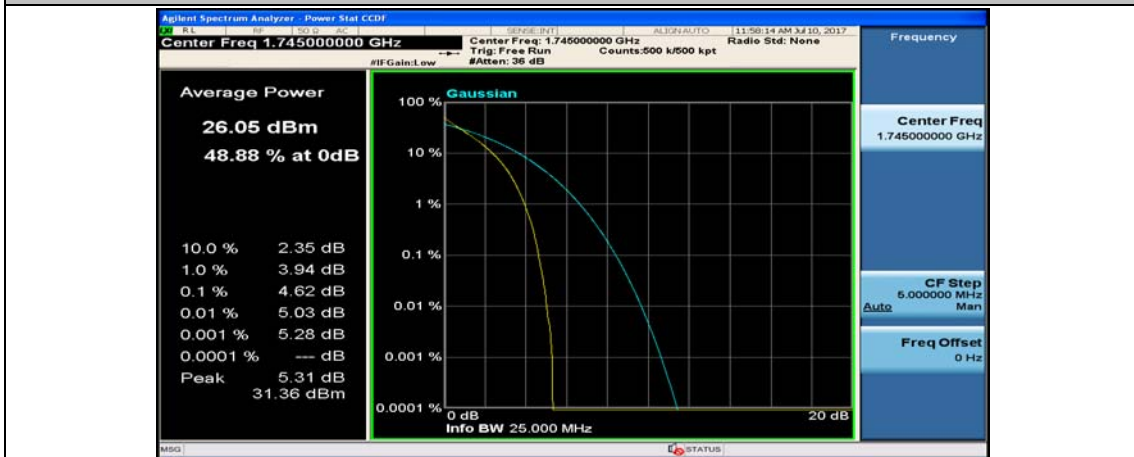

(Channel Bandwidth:20 MHz)_MCH_QPSK_100RB#0

(Channel Bandwidth:20 MHz)_HCH_QPSK_1RB#0

(Channel Bandwidth:20 MHz)_HCH_QPSK_1RB#49

(Channel Bandwidth:20 MHz)_HCH_QPSK_1RB#99

(Channel Bandwidth:20 MHz)_HCH_QPSK_50RB#0