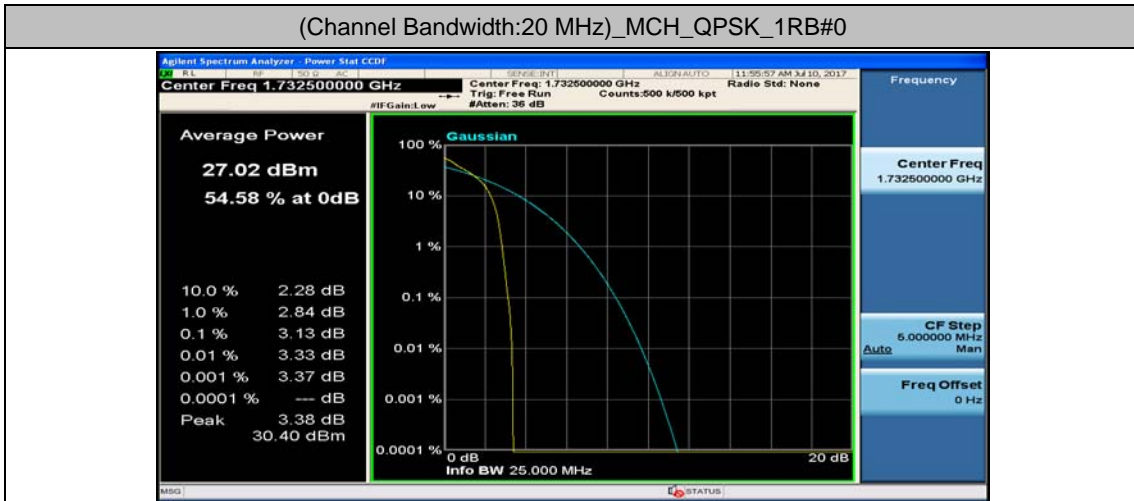

(Channel Bandwidth:15 MHz)_HCH_16QAM_75RB#0

Channel Bandwidth: 20 MHz

(Channel Bandwidth:20 MHz)_LCH_QPSK_50RB#25

(Channel Bandwidth:20 MHz)_LCH_QPSK_50RB#50

(Channel Bandwidth:20 MHz)_LCH_QPSK_100RB#0

(Channel Bandwidth:20 MHz)_MCH_QPSK_1RB#0