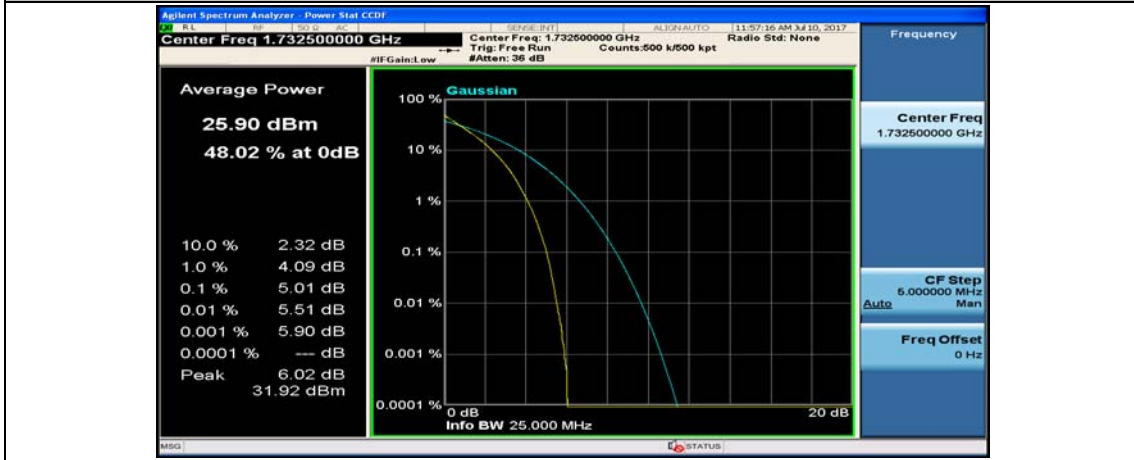

(Channel Bandwidth:20 MHz)_MCH_QPSK_100RB#0