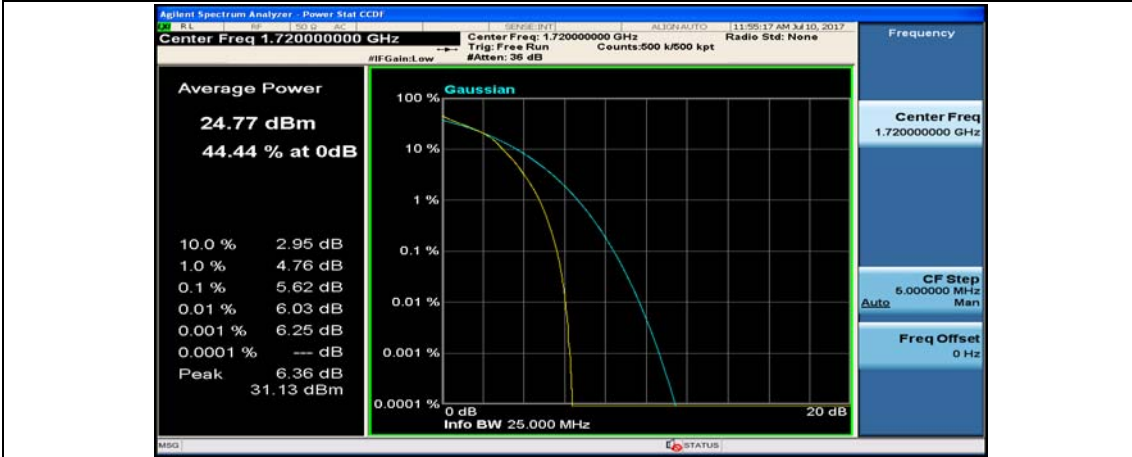

(Channel Bandwidth:20 MHz)_LCH_16QAM_50RB#0