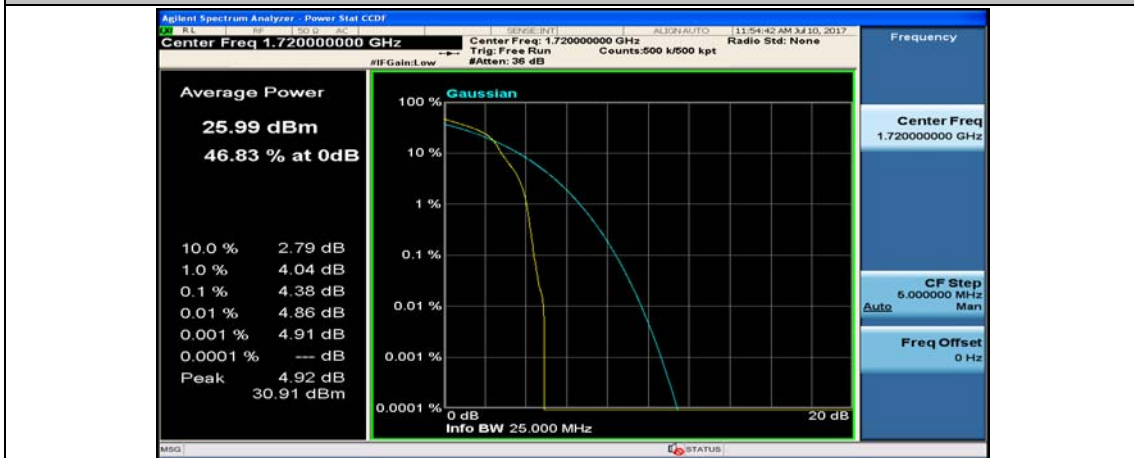

(Channel Bandwidth:20 MHz)_HCH_QPSK_50RB#25

(Channel Bandwidth:20 MHz)_HCH_QPSK_50RB#50

(Channel Bandwidth:20 MHz)_HCH_QPSK_100RB#0

(Channel Bandwidth:20 MHz)_LCH_16QAM_1RB#0

(Channel Bandwidth:20 MHz)_LCH_16QAM_1RB#49