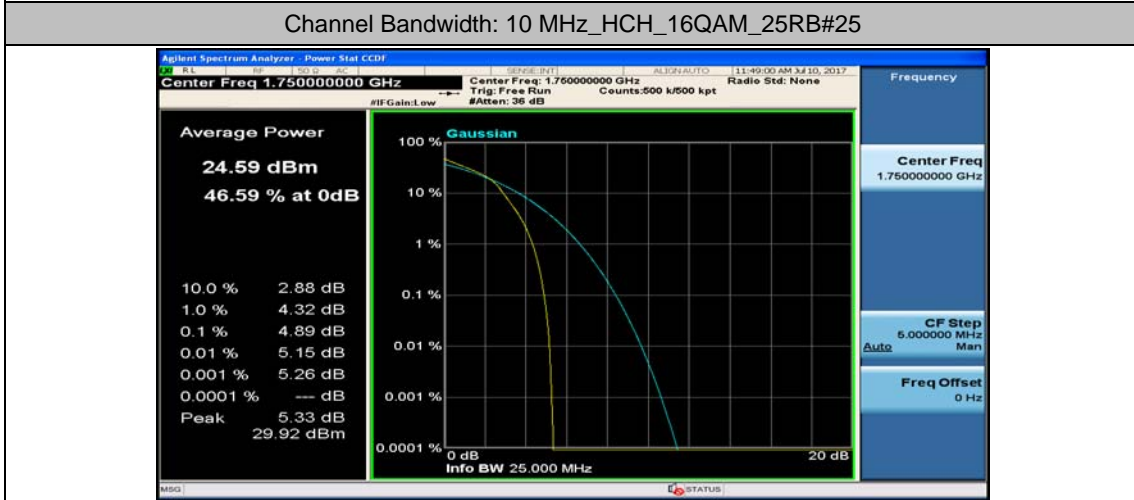

Channel Bandwidth: 10 MHz_MCH_16QAM_50RB#0

Channel Bandwidth: 10 MHz_HCH_16QAM_1RB#0

Channel Bandwidth: 10 MHz_HCH_16QAM_1RB#24

Channel Bandwidth: 15 MHz

(Channel Bandwidth:15 MHz)_LCH_QPSK_37RB#18

(Channel Bandwidth:15 MHz)_LCH_QPSK_37RB#38