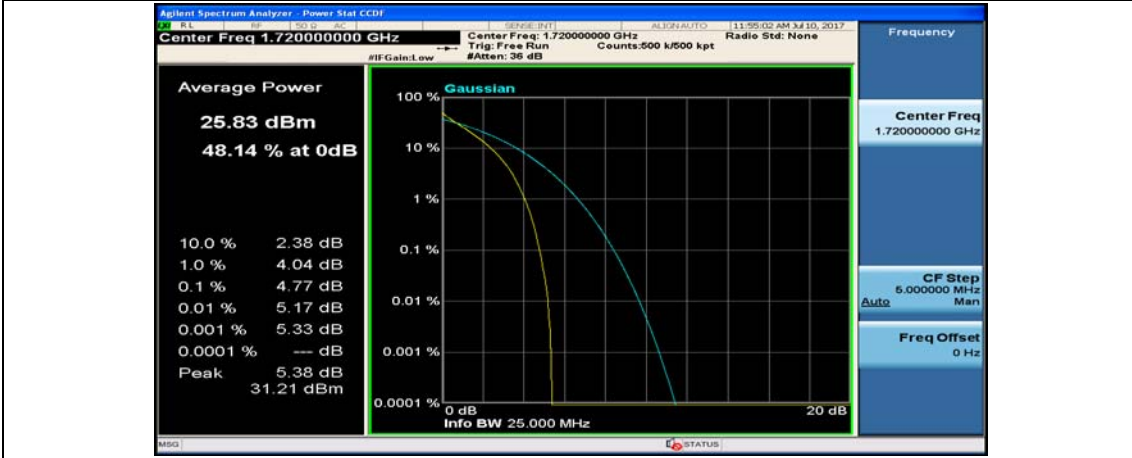

(Channel Bandwidth:15 MHz)_HCH_16QAM_75RB#0

Channel Bandwidth: 20 MHz

(Channel Bandwidth:20 MHz)_LCH_QPSK_50RB#25

(Channel Bandwidth:20 MHz)_LCH_QPSK_50RB#50

(Channel Bandwidth:20 MHz)_LCH_QPSK_100RB#0

(Channel Bandwidth:20 MHz)_MCH_QPSK_1RB#0