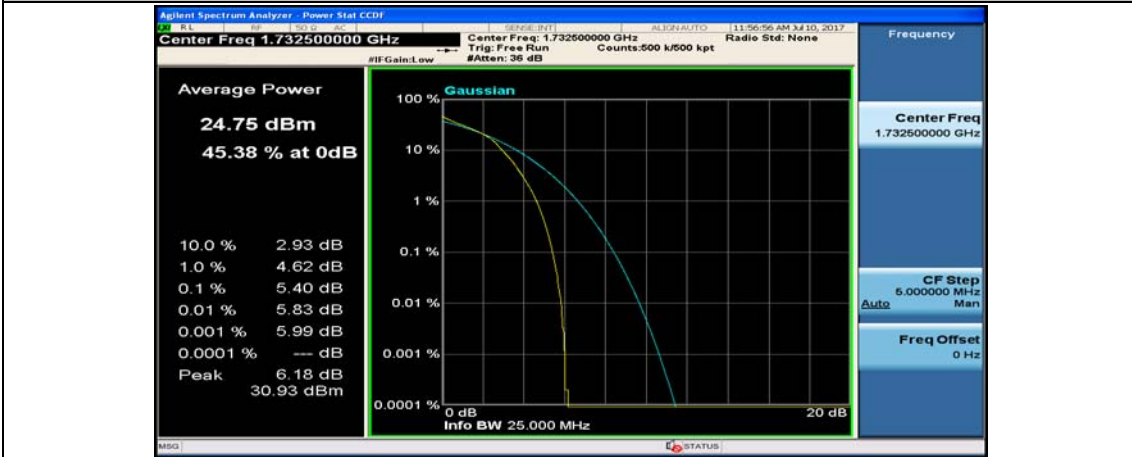

(Channel Bandwidth:20 MHz)_MCH_16QAM_1RB#0

(Channel Bandwidth:20 MHz)_MCH_16QAM_1RB#49

(Channel Bandwidth:20 MHz)_MCH_16QAM_1RB#99

(Channel Bandwidth:20 MHz)_MCH_16QAM_50RB#0

(Channel Bandwidth:20 MHz)_MCH_16QAM_50RB#25