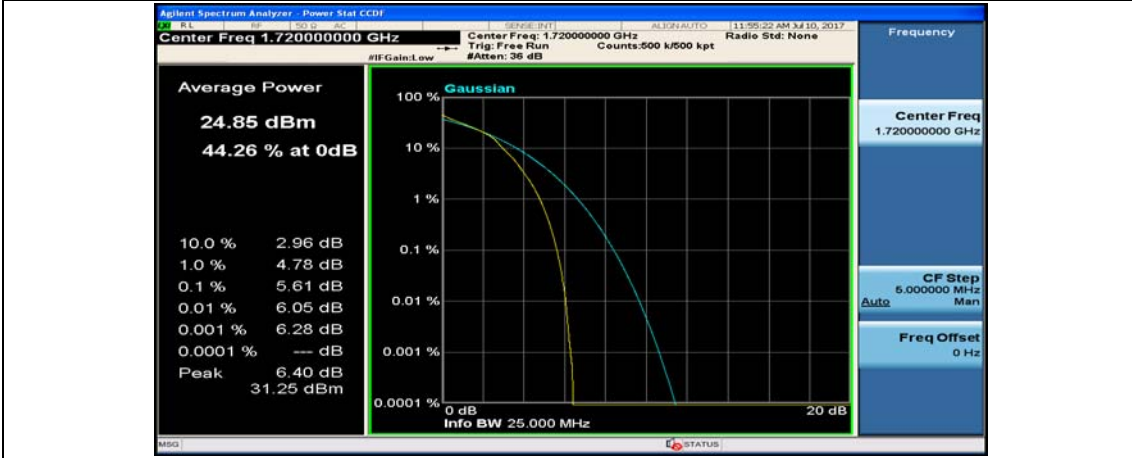

(Channel Bandwidth:20 MHz)_LCH_16QAM_50RB#25