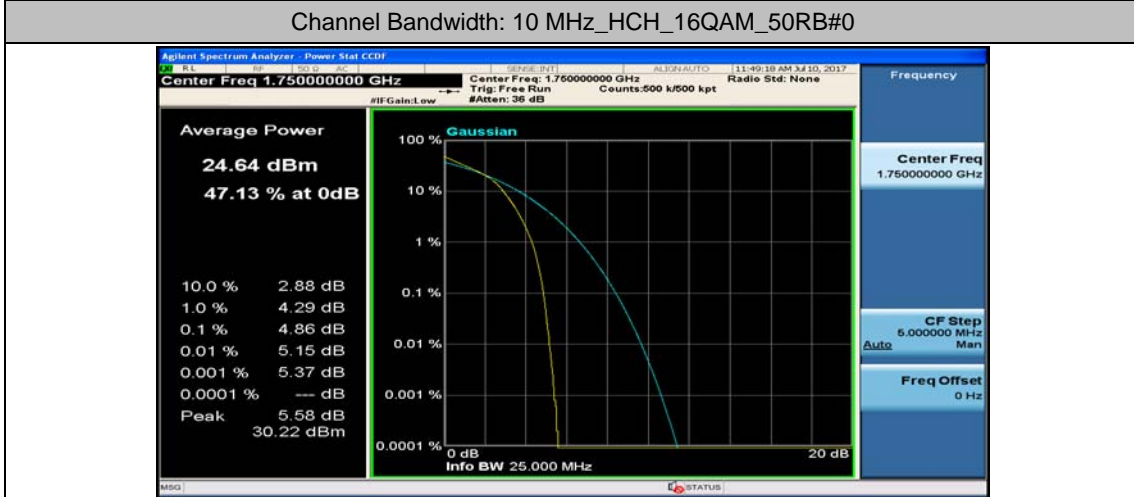

Channel Bandwidth: 10 MHz_MCH_16QAM_50RB#0

Channel Bandwidth: 10 MHz_HCH_16QAM_1RB#0

Channel Bandwidth: 10 MHz_HCH_16QAM_1RB#24

Channel Bandwidth: 15 MHz

(Channel Bandwidth:15 MHz)_LCH_QPSK_37RB#18

(Channel Bandwidth:15 MHz)_LCH_QPSK_37RB#38