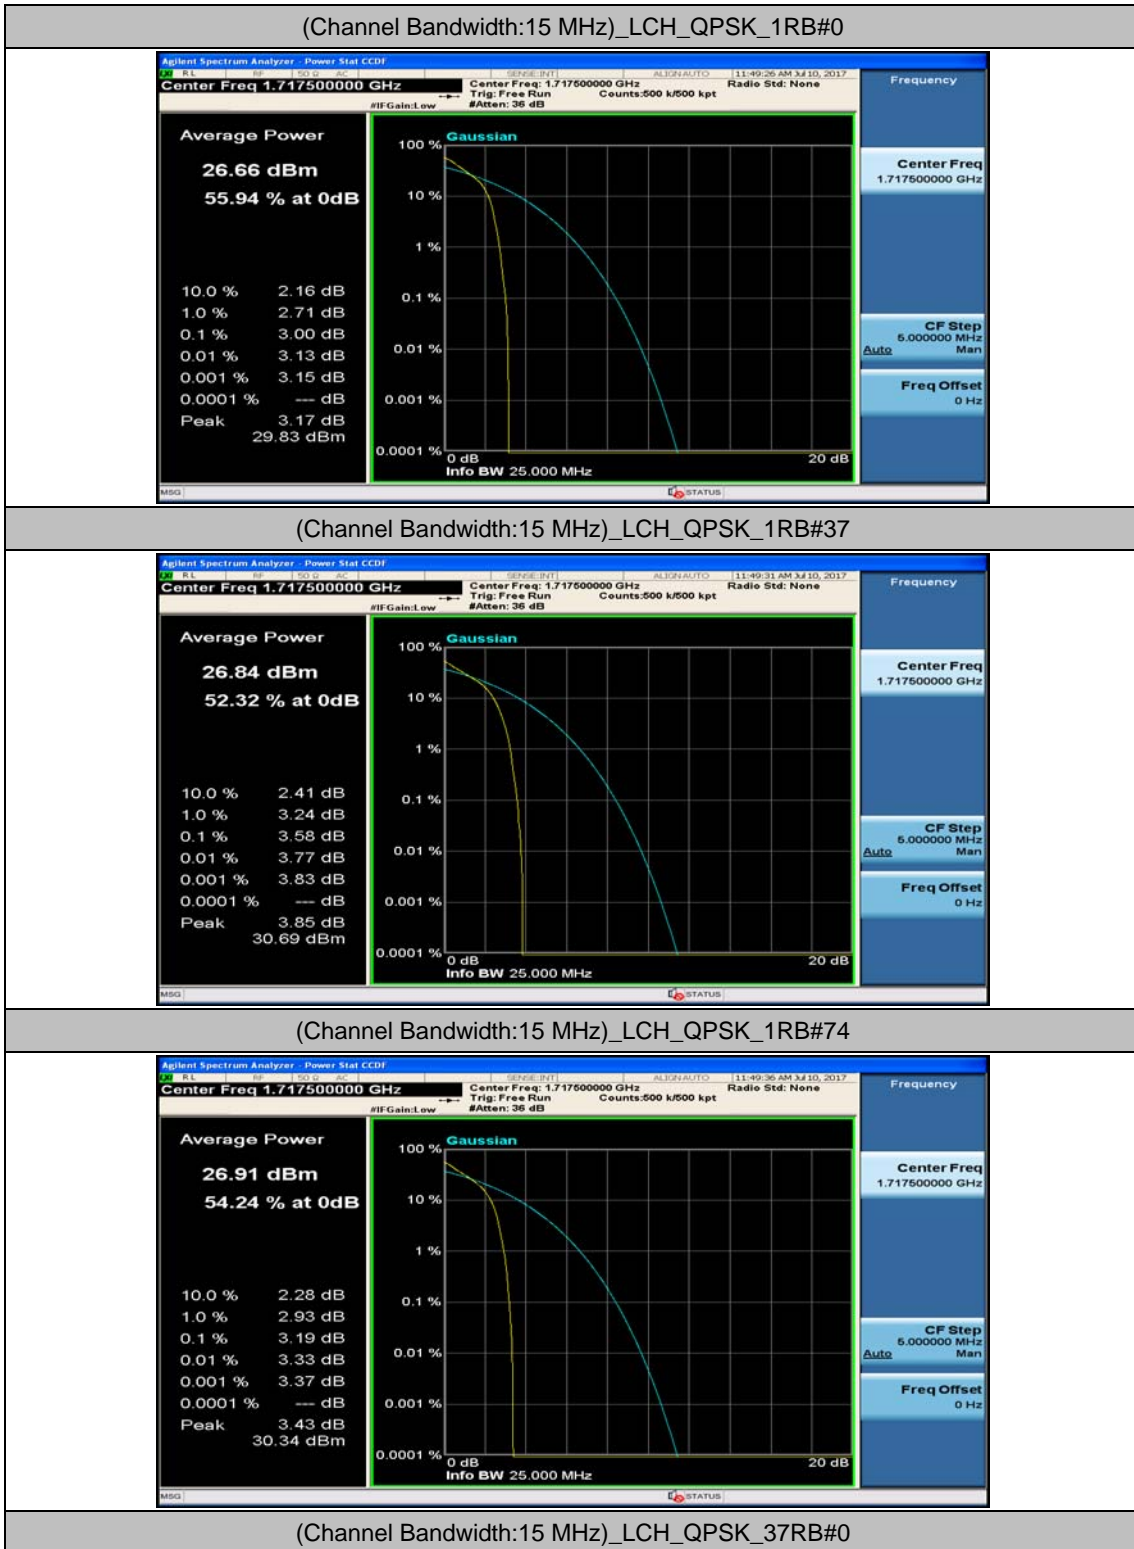

Channel Bandwidth: 10 MHz_MCH_16QAM_50RB#0

Channel Bandwidth: 10 MHz_HCH_16QAM_1RB#0

Channel Bandwidth: 10 MHz_HCH_16QAM_1RB#24

Channel Bandwidth: 15 MHz

(Channel Bandwidth:15 MHz)_LCH_QPSK_37RB#18

(Channel Bandwidth:15 MHz)_LCH_QPSK_37RB#38