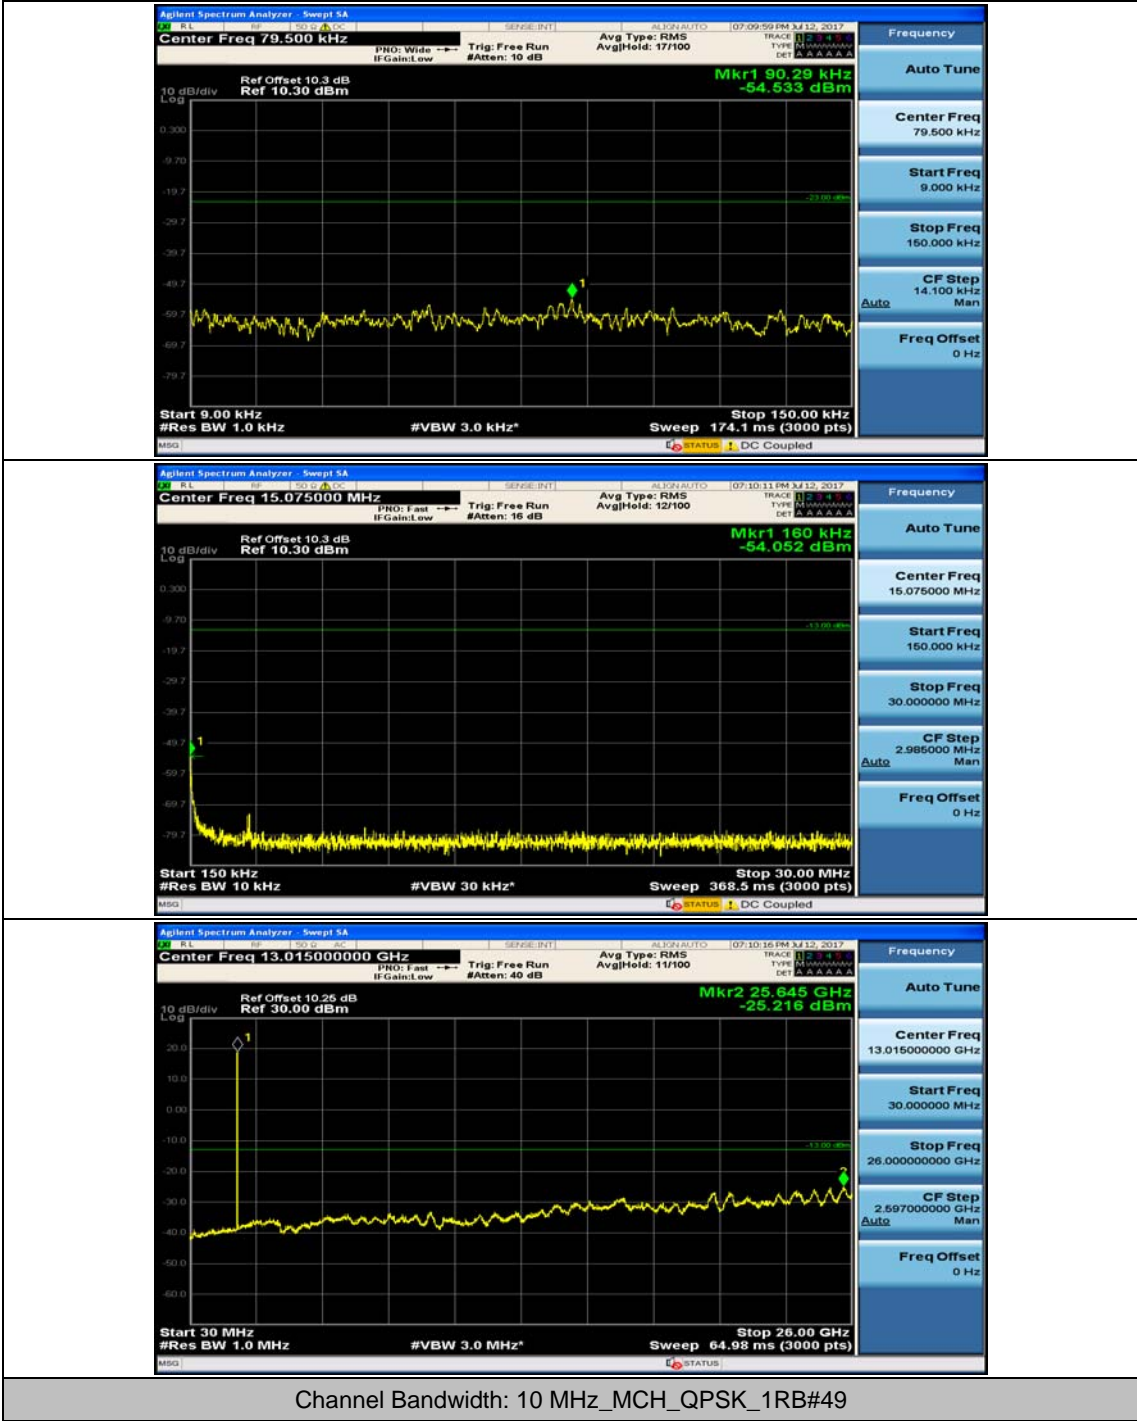

### Channel Bandwidth: 3 MHz

### Channel Bandwidth: 5 MHz

### Channel Bandwidth: 10 MHz

Channel Bandwidth: 10 MHz\_HCH\_QPSK\_1RB#0