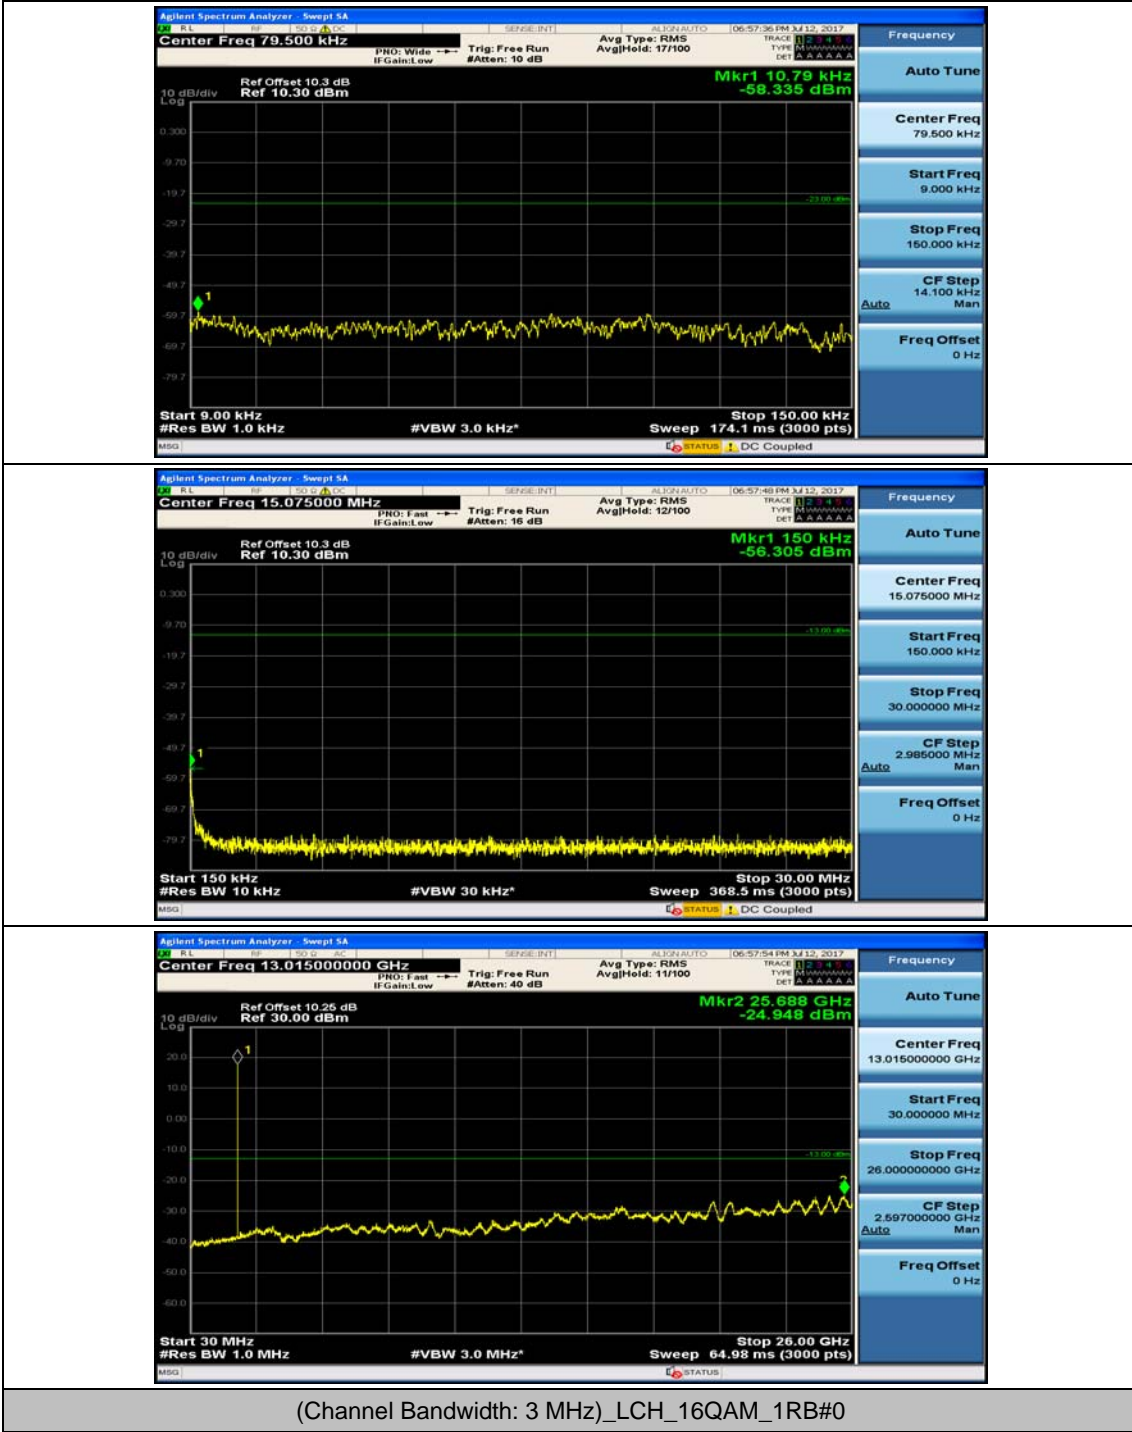

### Channel Bandwidth: 3 MHz

### Channel Bandwidth: 5 MHz