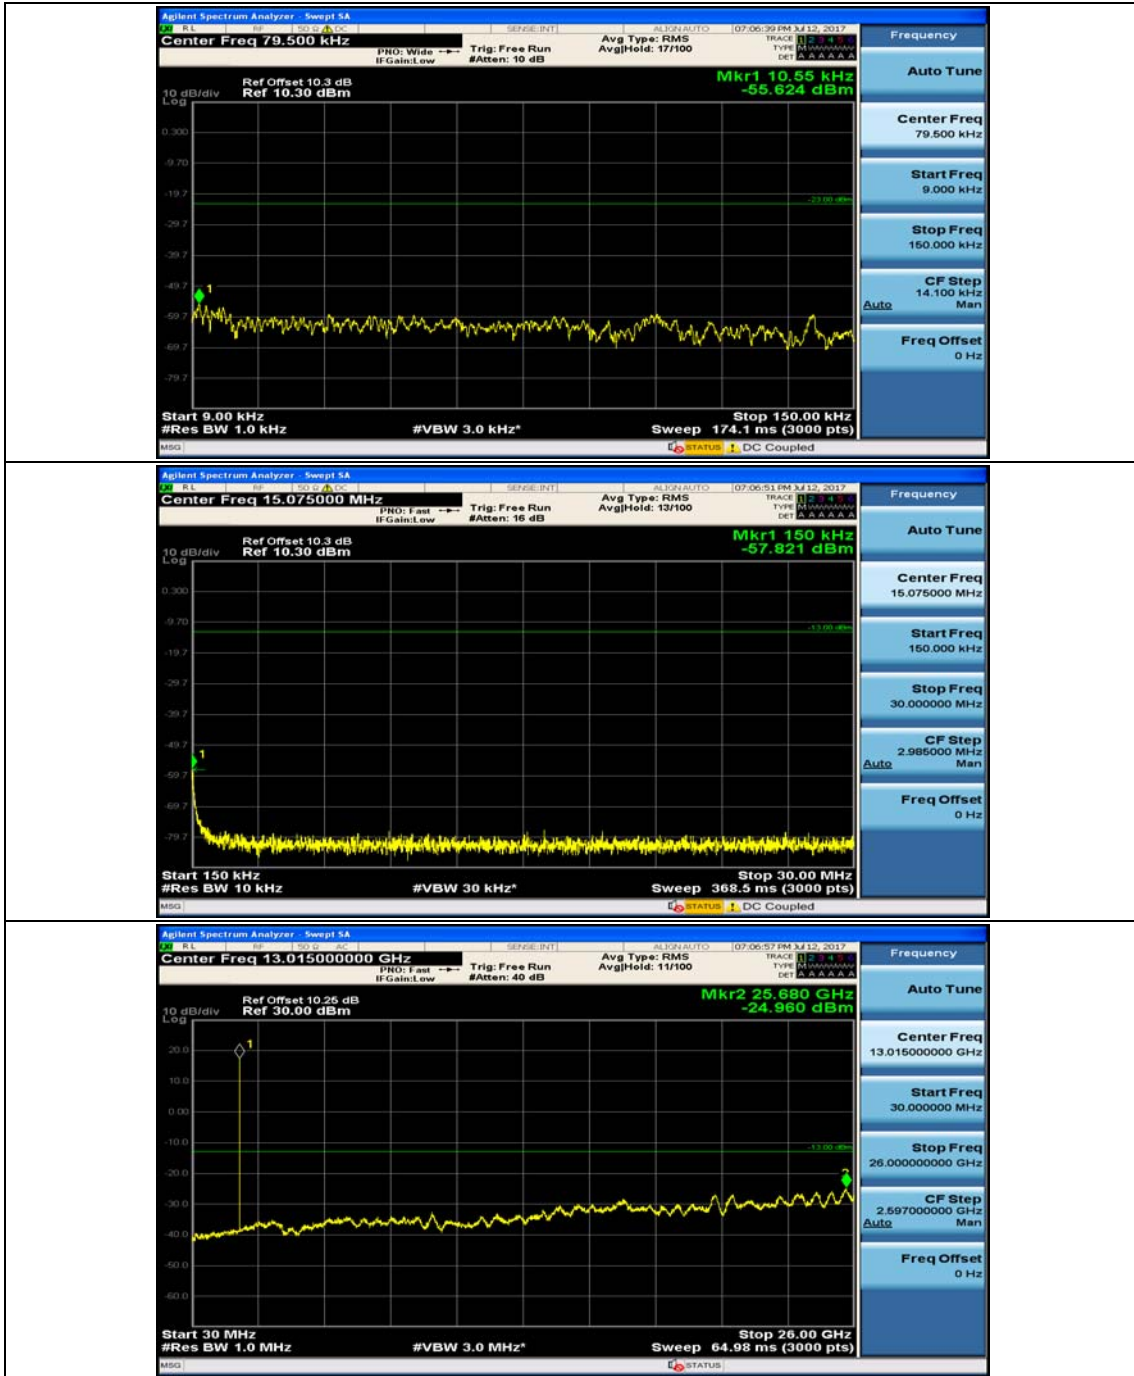

### Channel Bandwidth: 3 MHz

### Channel Bandwidth: 5 MHz

### Channel Bandwidth: 10 MHz

Channel Bandwidth: 10 MHz\_HCH\_QPSK\_1RB#0