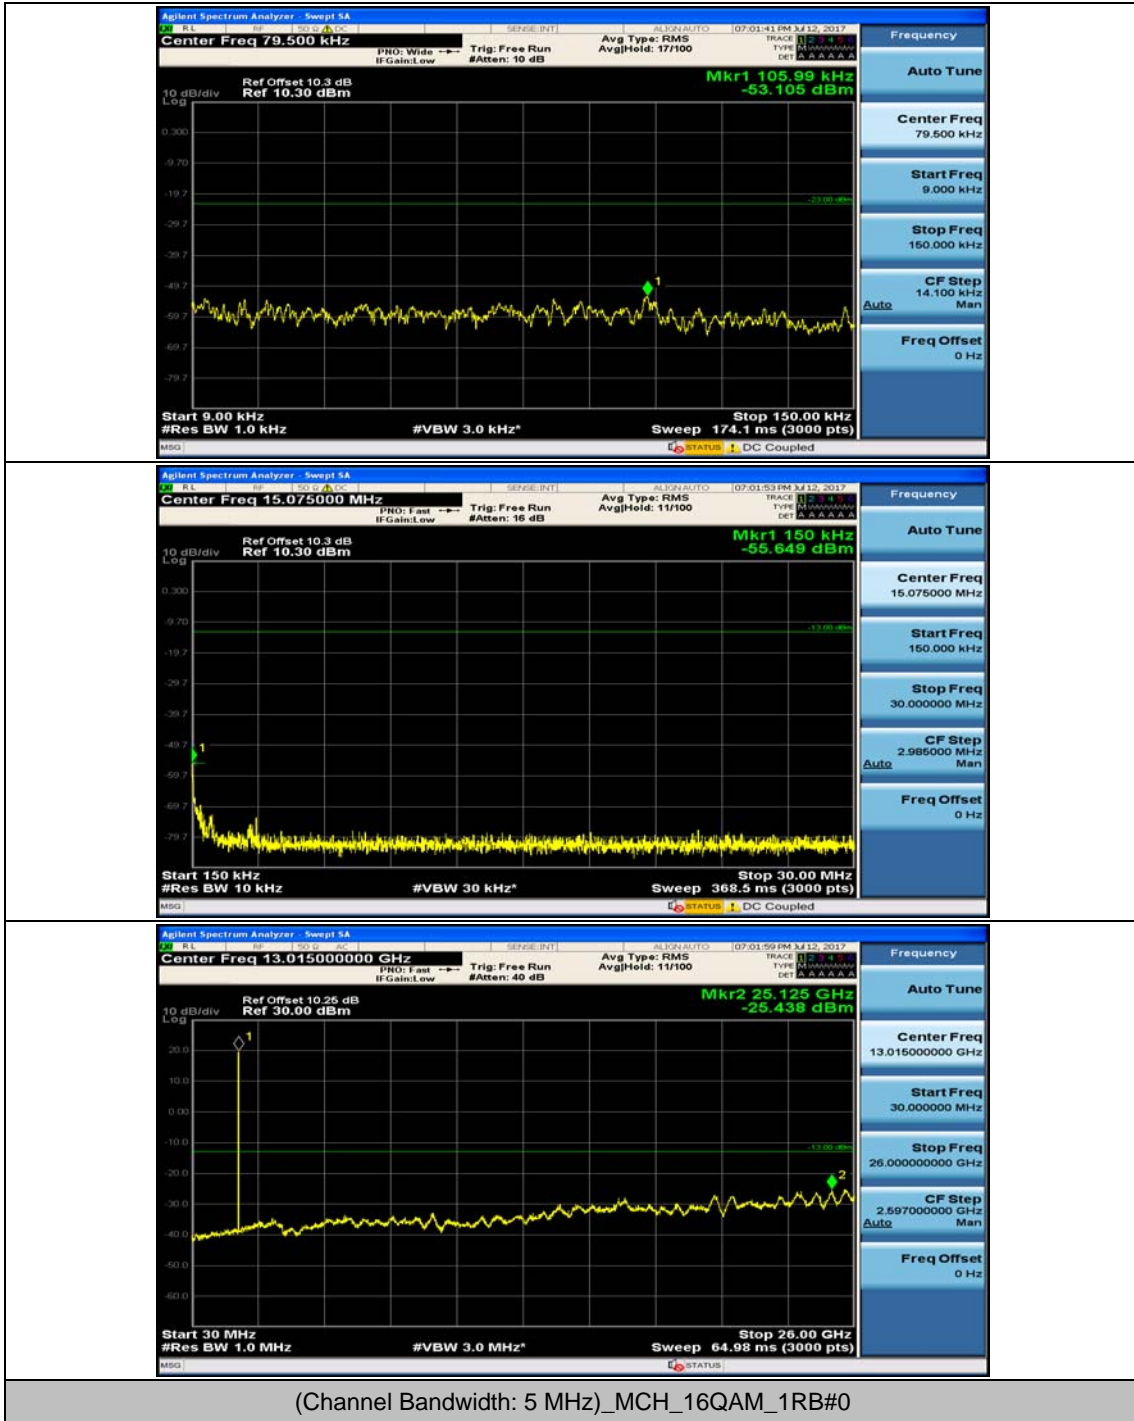

### Channel Bandwidth: 3 MHz

### Channel Bandwidth: 5 MHz

### Channel Bandwidth: 10 MHz

Channel Bandwidth: 10 MHz\_HCH\_QPSK\_1RB#0