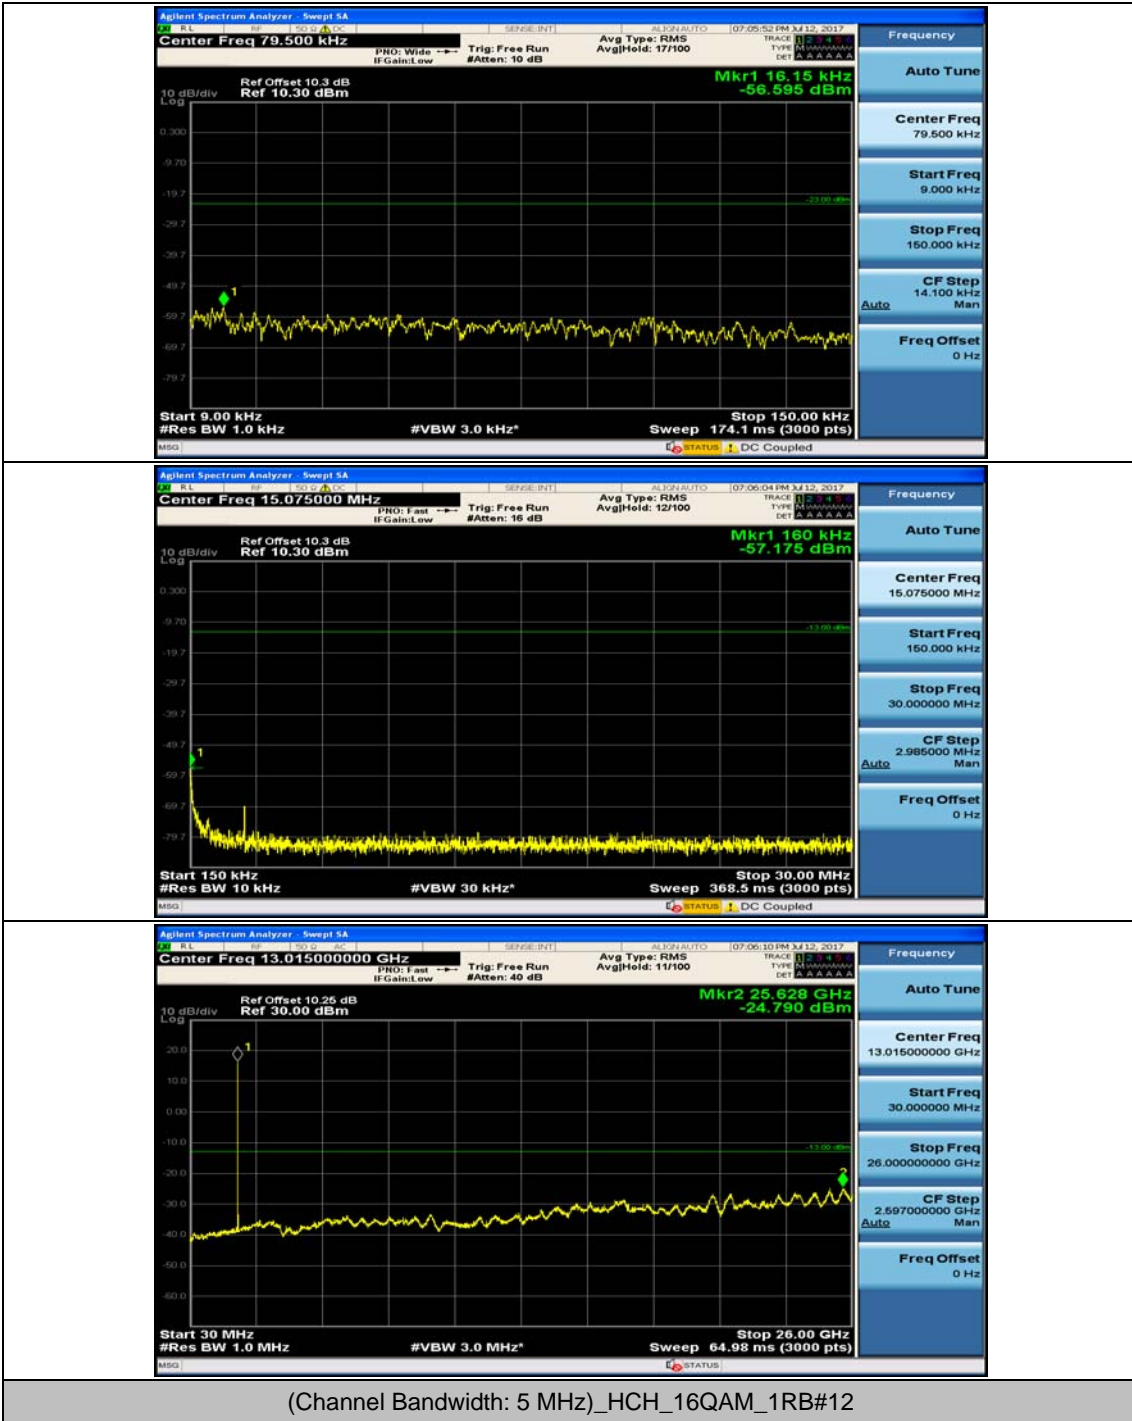

### Channel Bandwidth: 3 MHz

### Channel Bandwidth: 5 MHz

### Channel Bandwidth: 10 MHz

Channel Bandwidth: 10 MHz\_HCH\_QPSK\_1RB#0