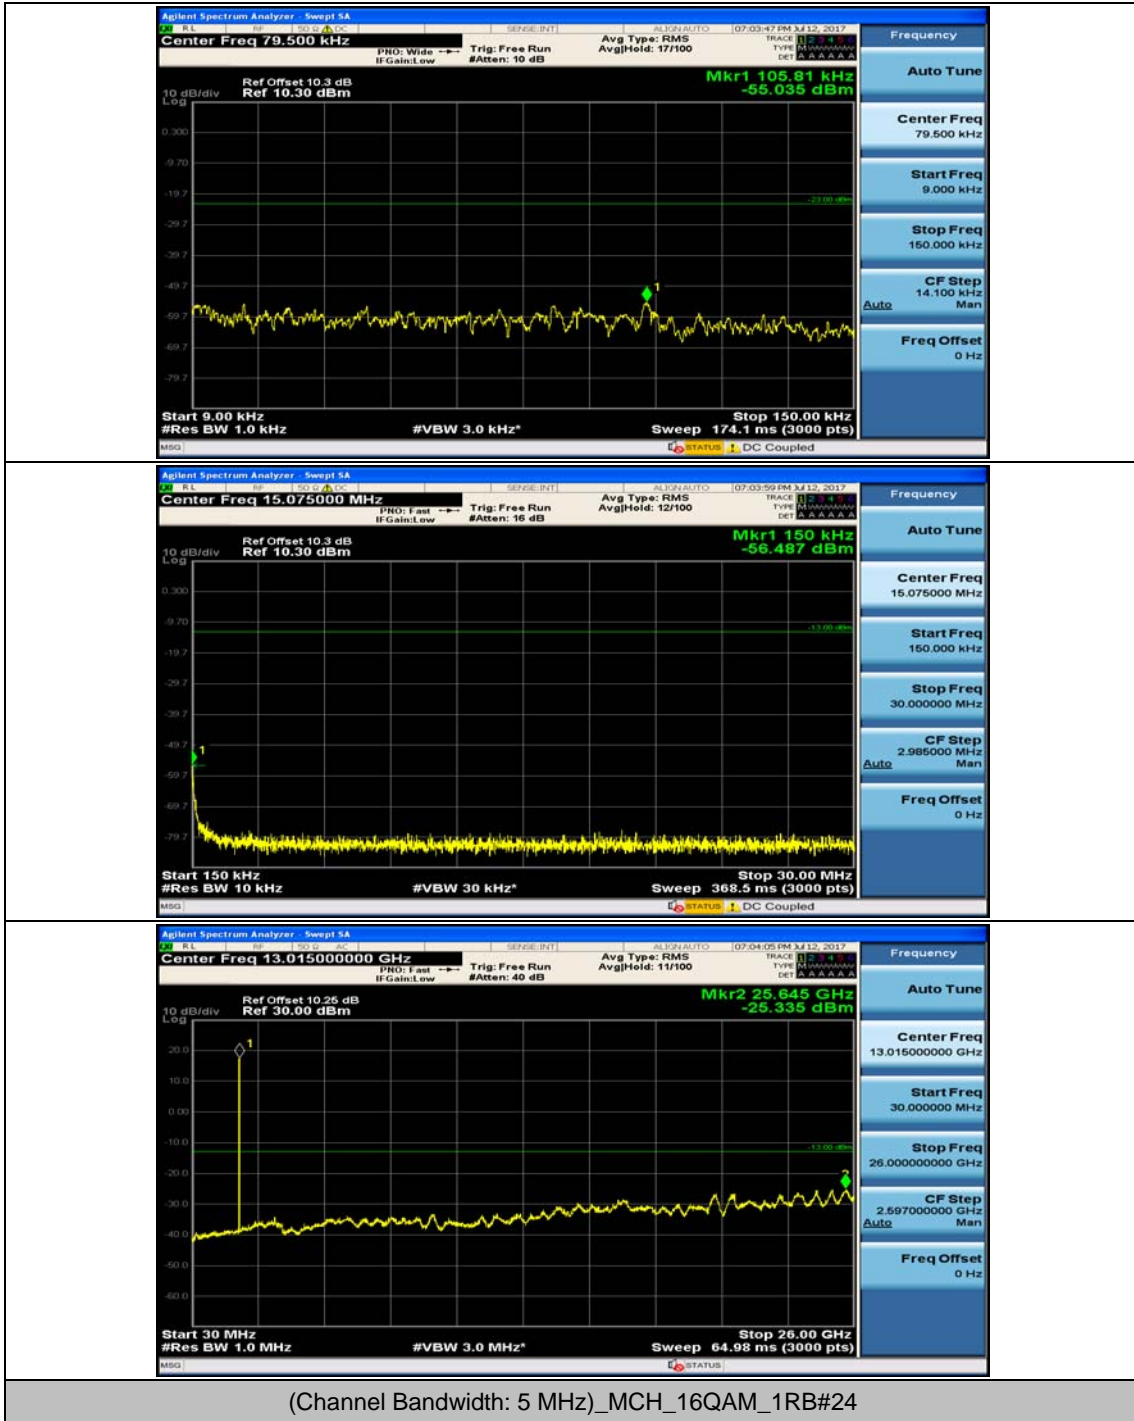

### Channel Bandwidth: 3 MHz

### Channel Bandwidth: 5 MHz

### Channel Bandwidth: 10 MHz

Channel Bandwidth: 10 MHz\_HCH\_QPSK\_1RB#0