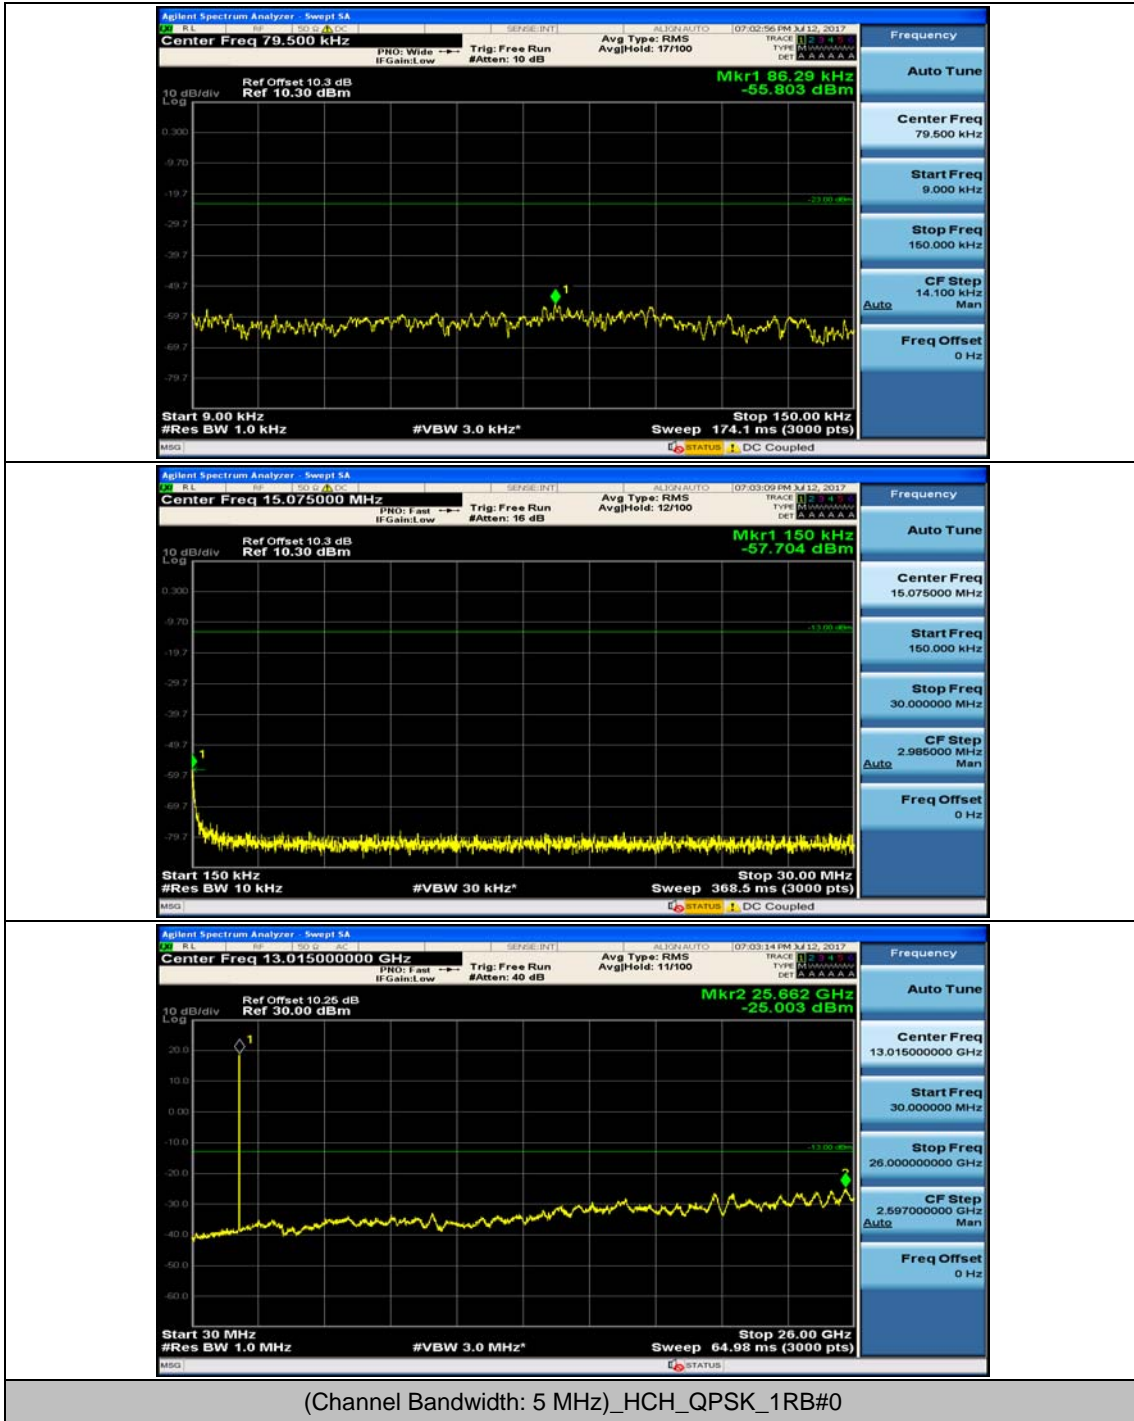

### Channel Bandwidth: 3 MHz

### Channel Bandwidth: 5 MHz

### Channel Bandwidth: 10 MHz

Channel Bandwidth: 10 MHz\_HCH\_QPSK\_1RB#0