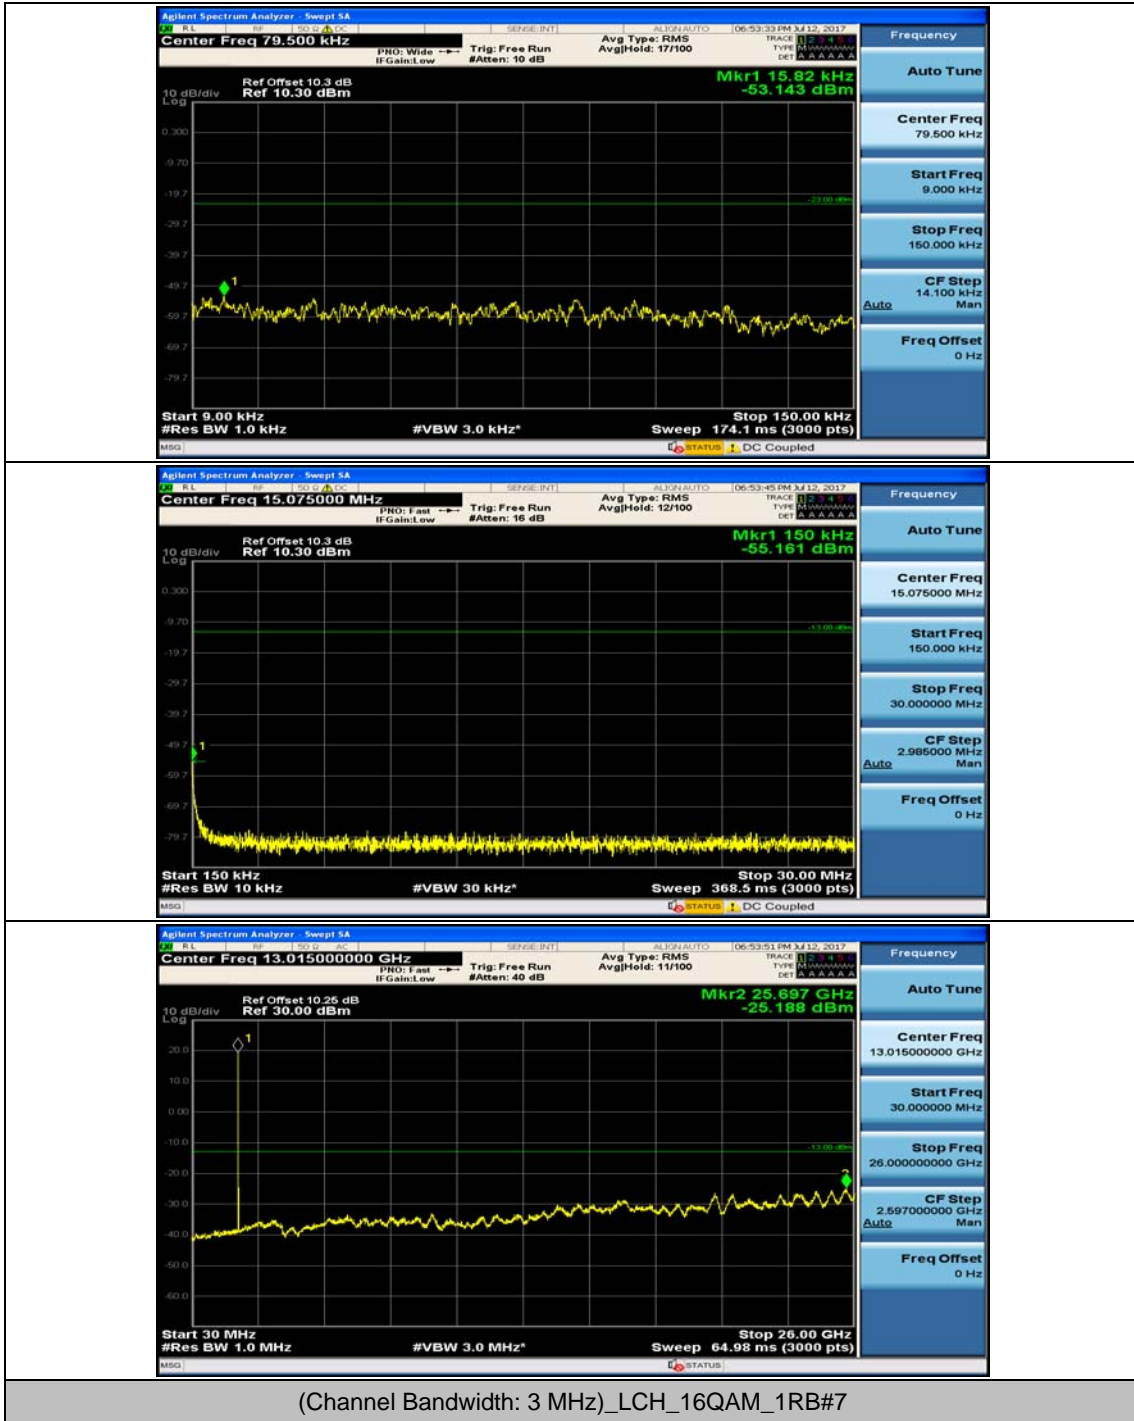

### Channel Bandwidth: 3 MHz

### Channel Bandwidth: 5 MHz

### Channel Bandwidth: 10 MHz

Channel Bandwidth: 10 MHz\_HCH\_QPSK\_1RB#0