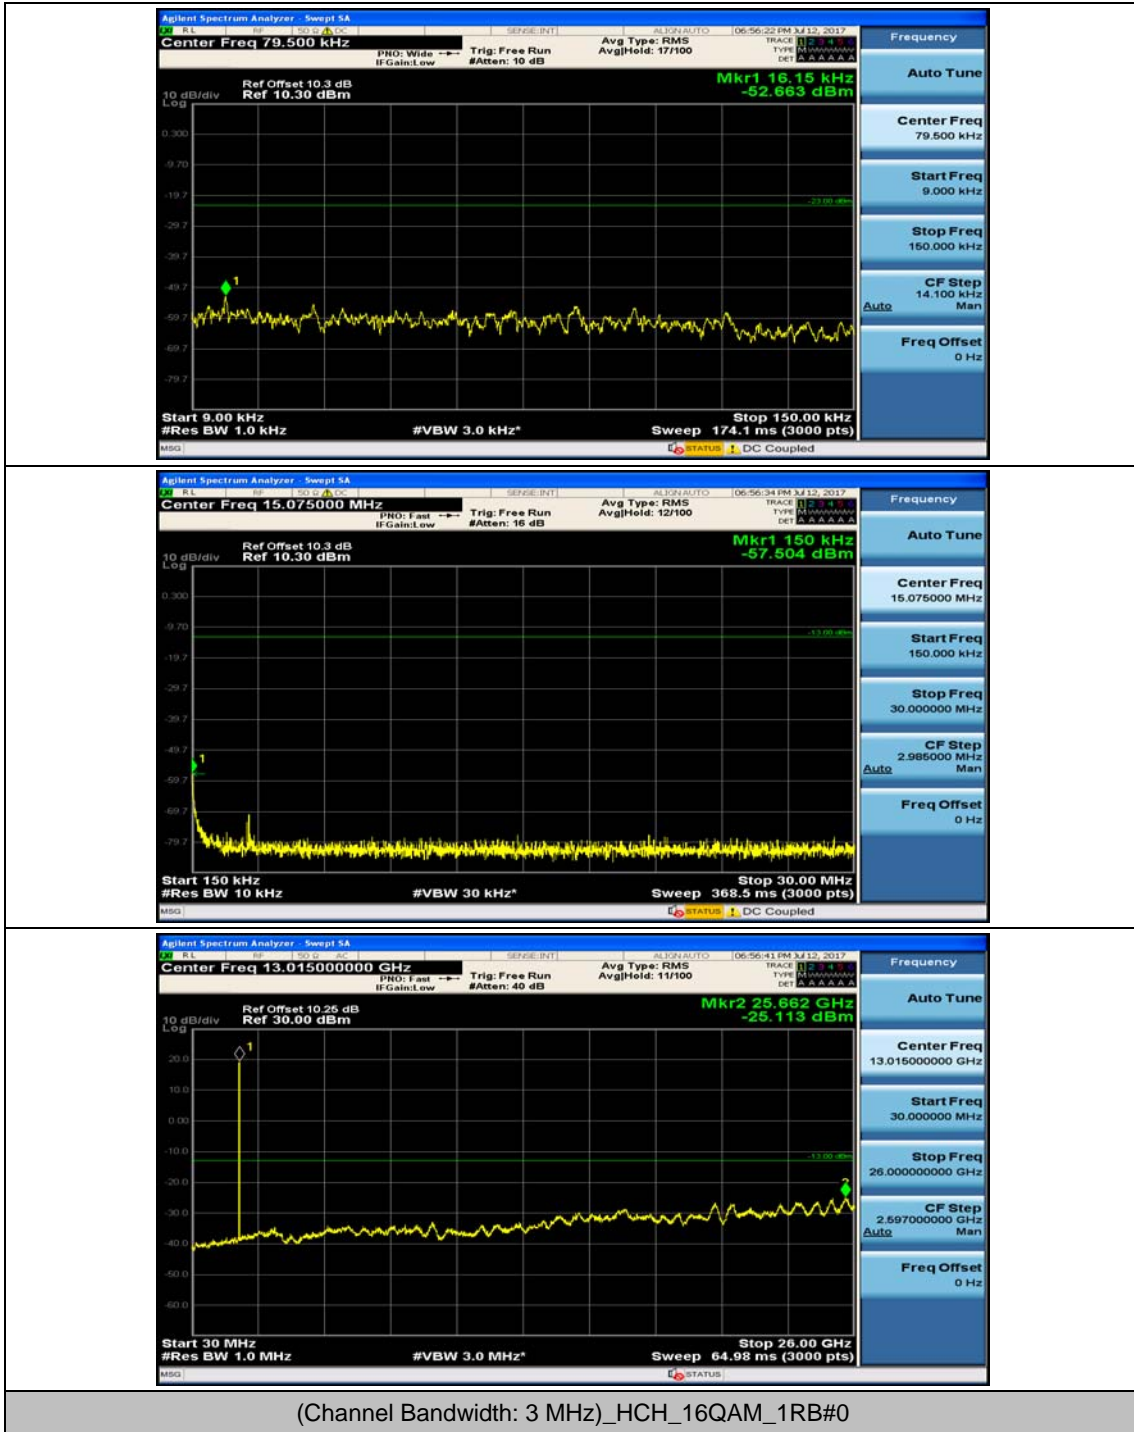

### Channel Bandwidth: 3 MHz

### Channel Bandwidth: 5 MHz