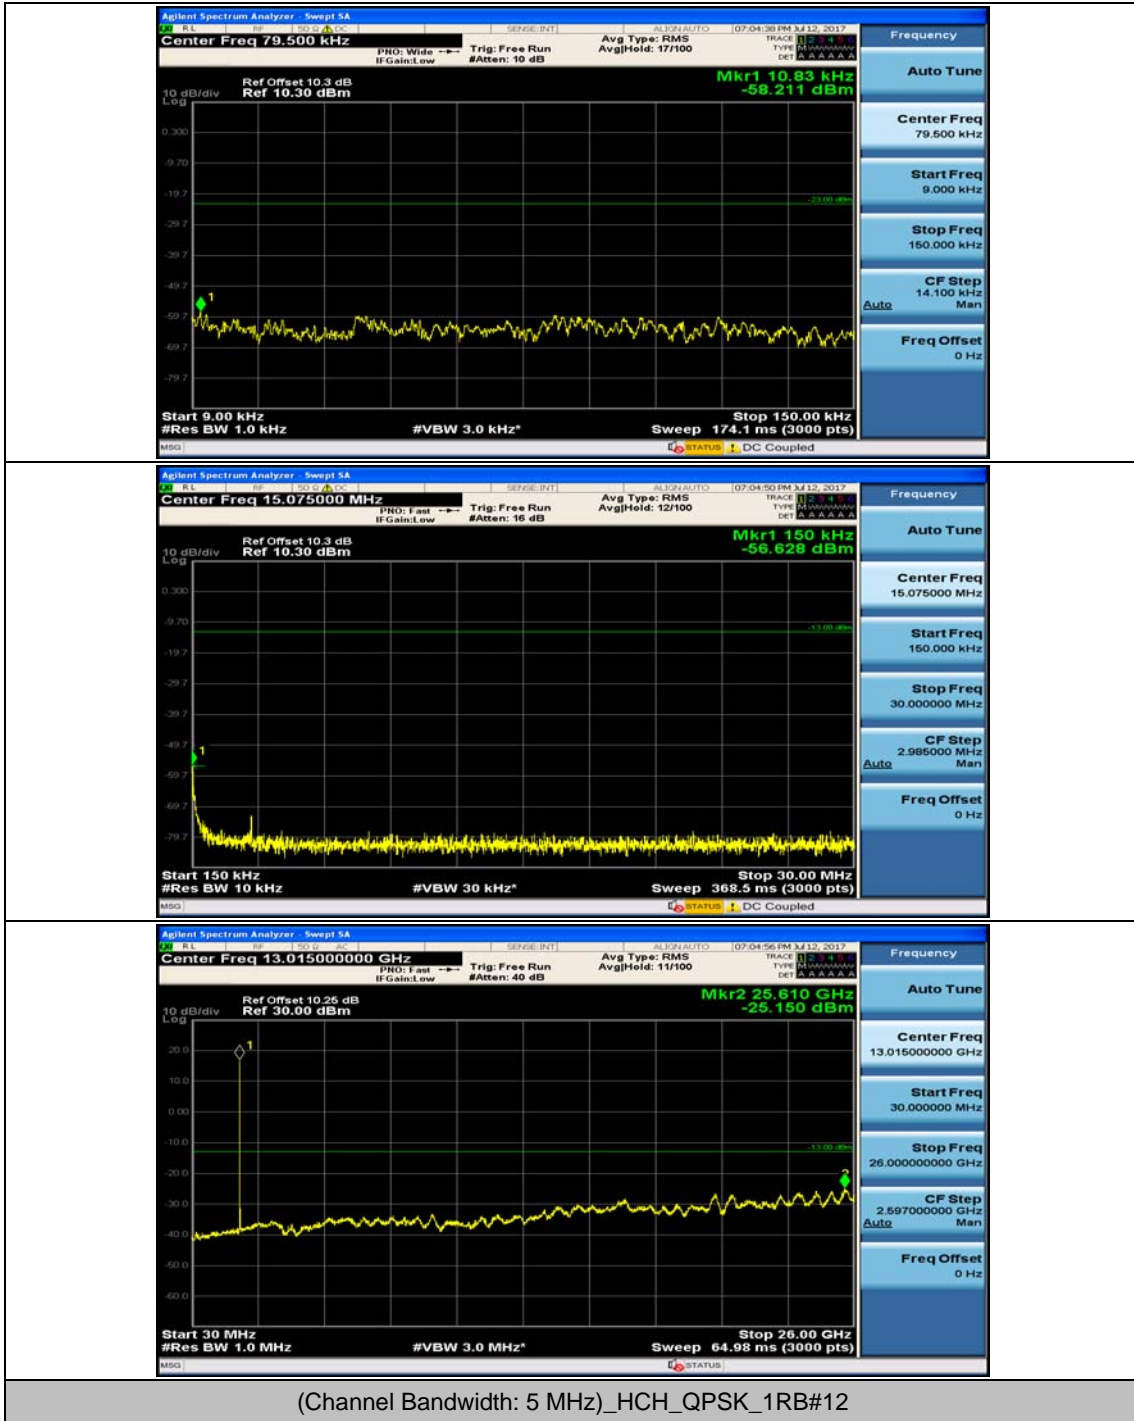

### Channel Bandwidth: 3 MHz

### Channel Bandwidth: 5 MHz

### Channel Bandwidth: 10 MHz

Channel Bandwidth: 10 MHz\_HCH\_QPSK\_1RB#0