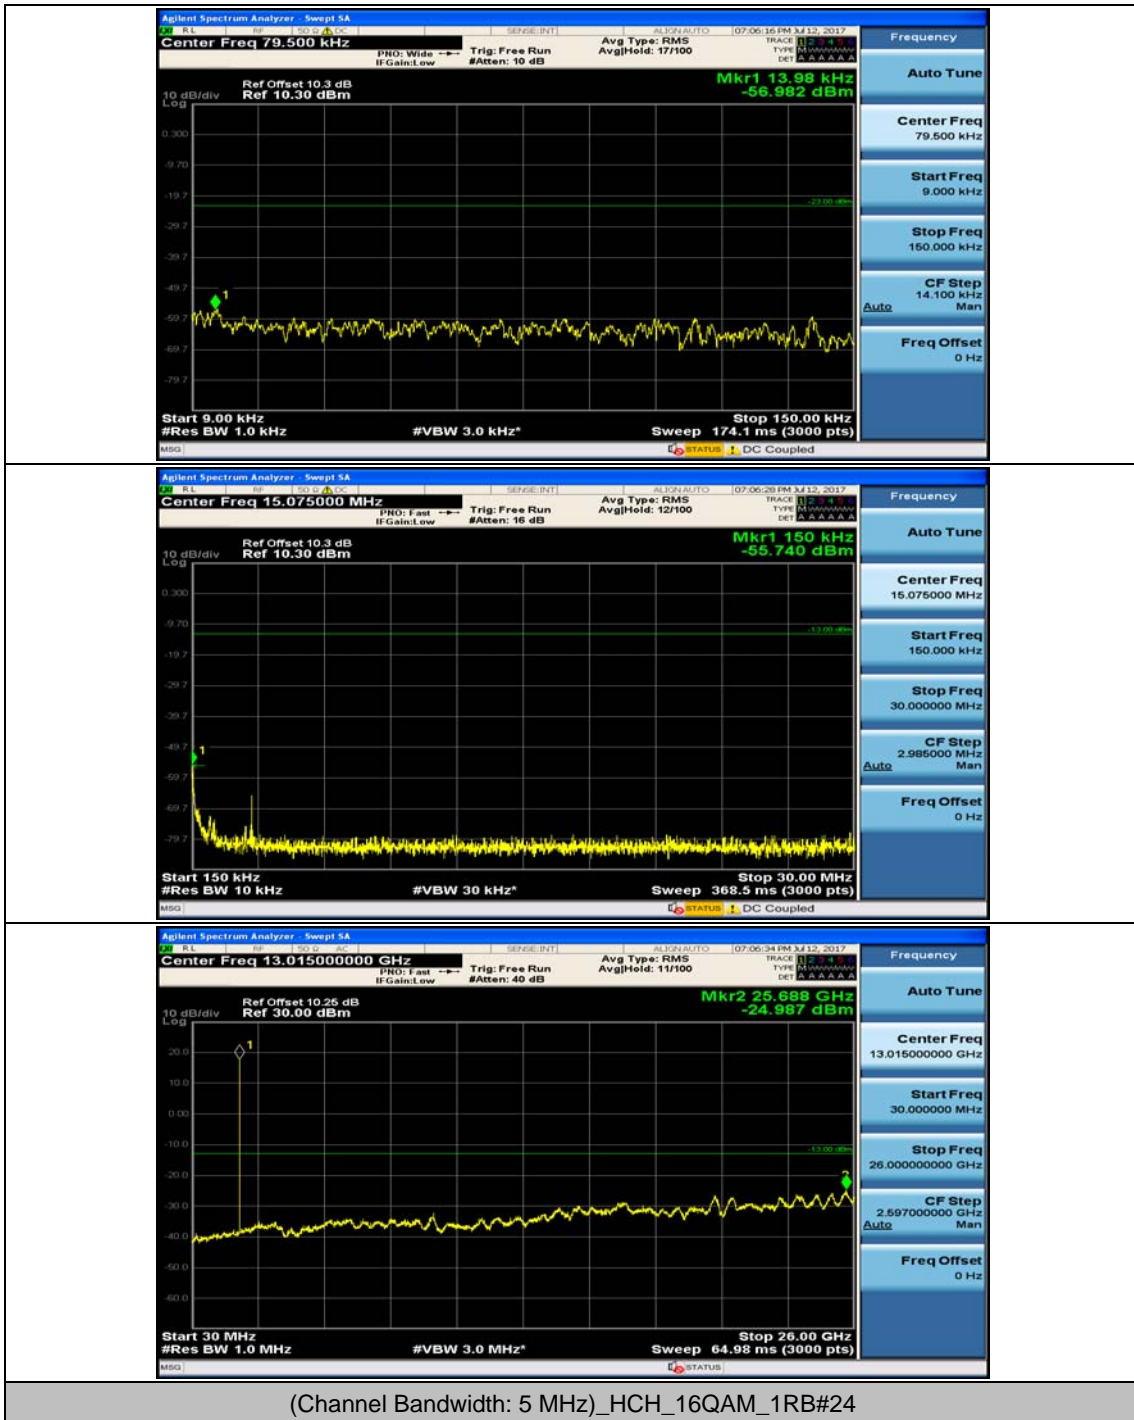

### Channel Bandwidth: 3 MHz

### Channel Bandwidth: 5 MHz

### Channel Bandwidth: 10 MHz

Channel Bandwidth: 10 MHz\_HCH\_QPSK\_1RB#0