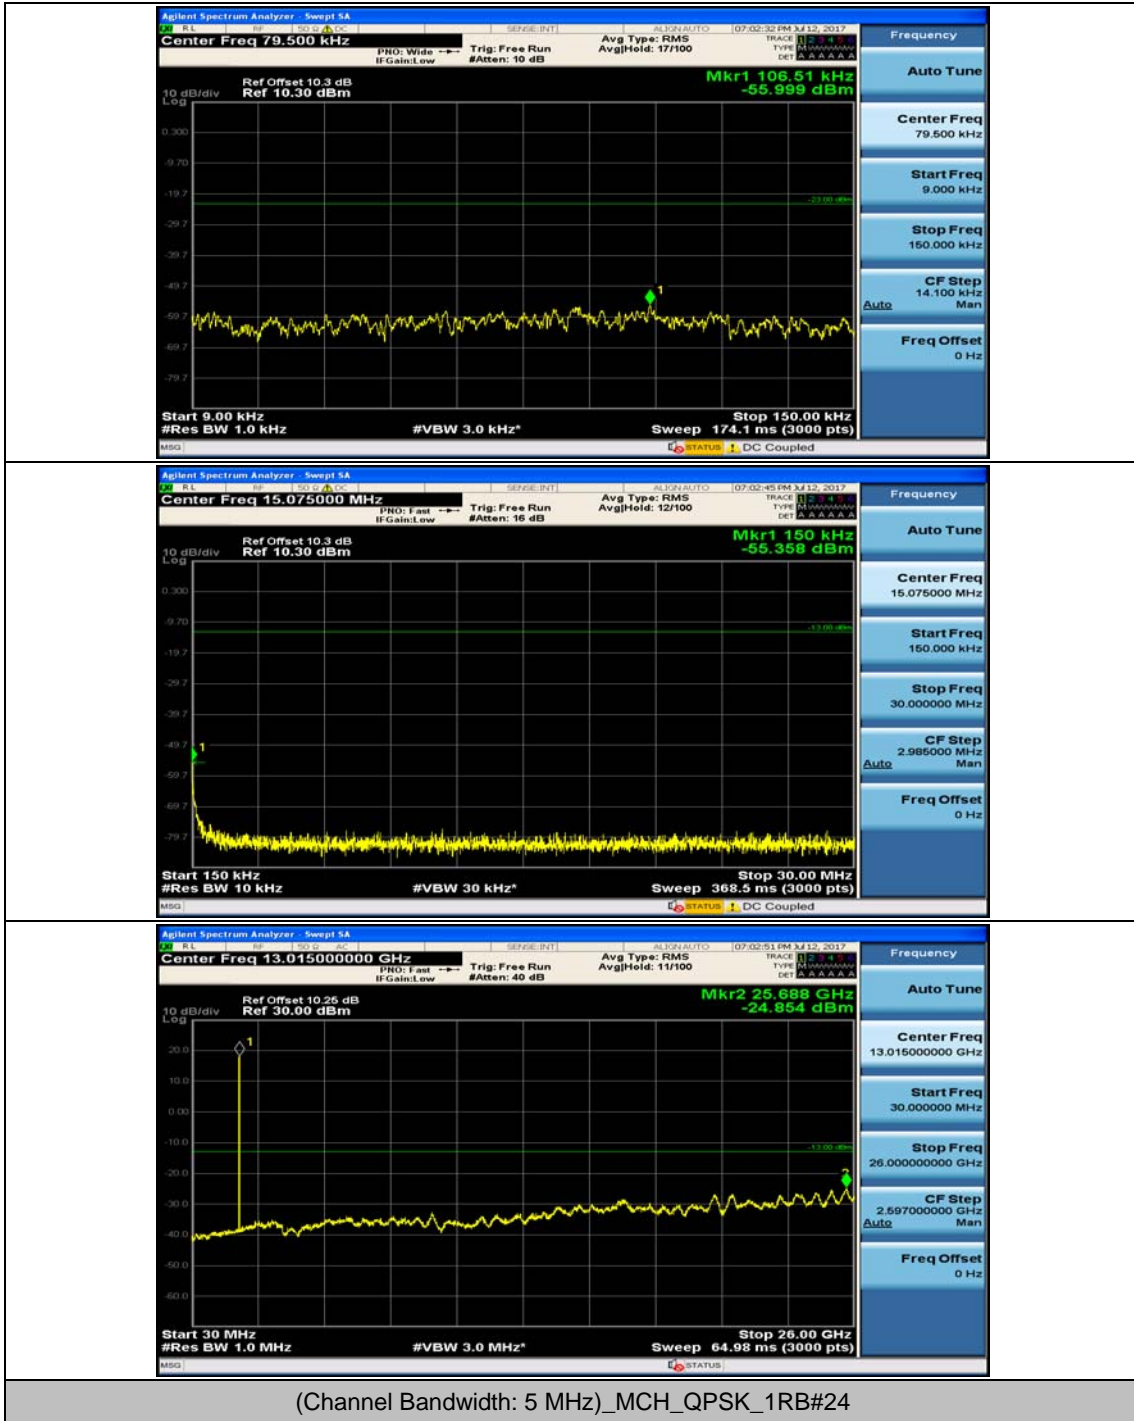

### Channel Bandwidth: 3 MHz

### Channel Bandwidth: 5 MHz

### Channel Bandwidth: 10 MHz

Channel Bandwidth: 10 MHz\_HCH\_QPSK\_1RB#0