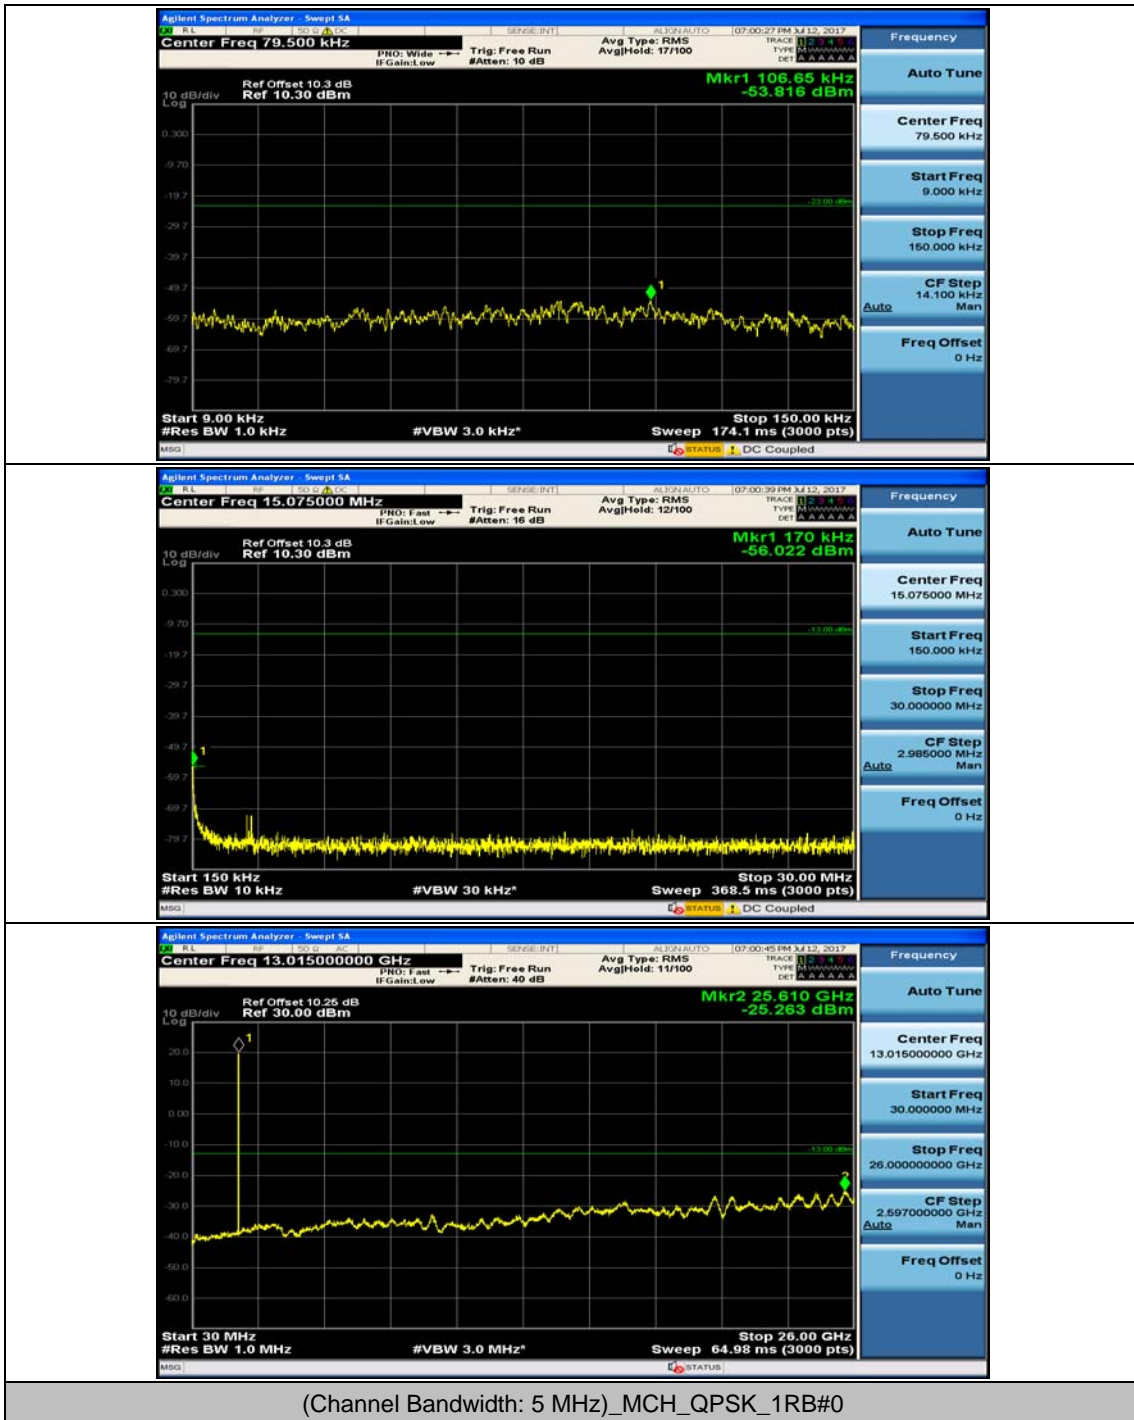

### Channel Bandwidth: 3 MHz

### Channel Bandwidth: 5 MHz