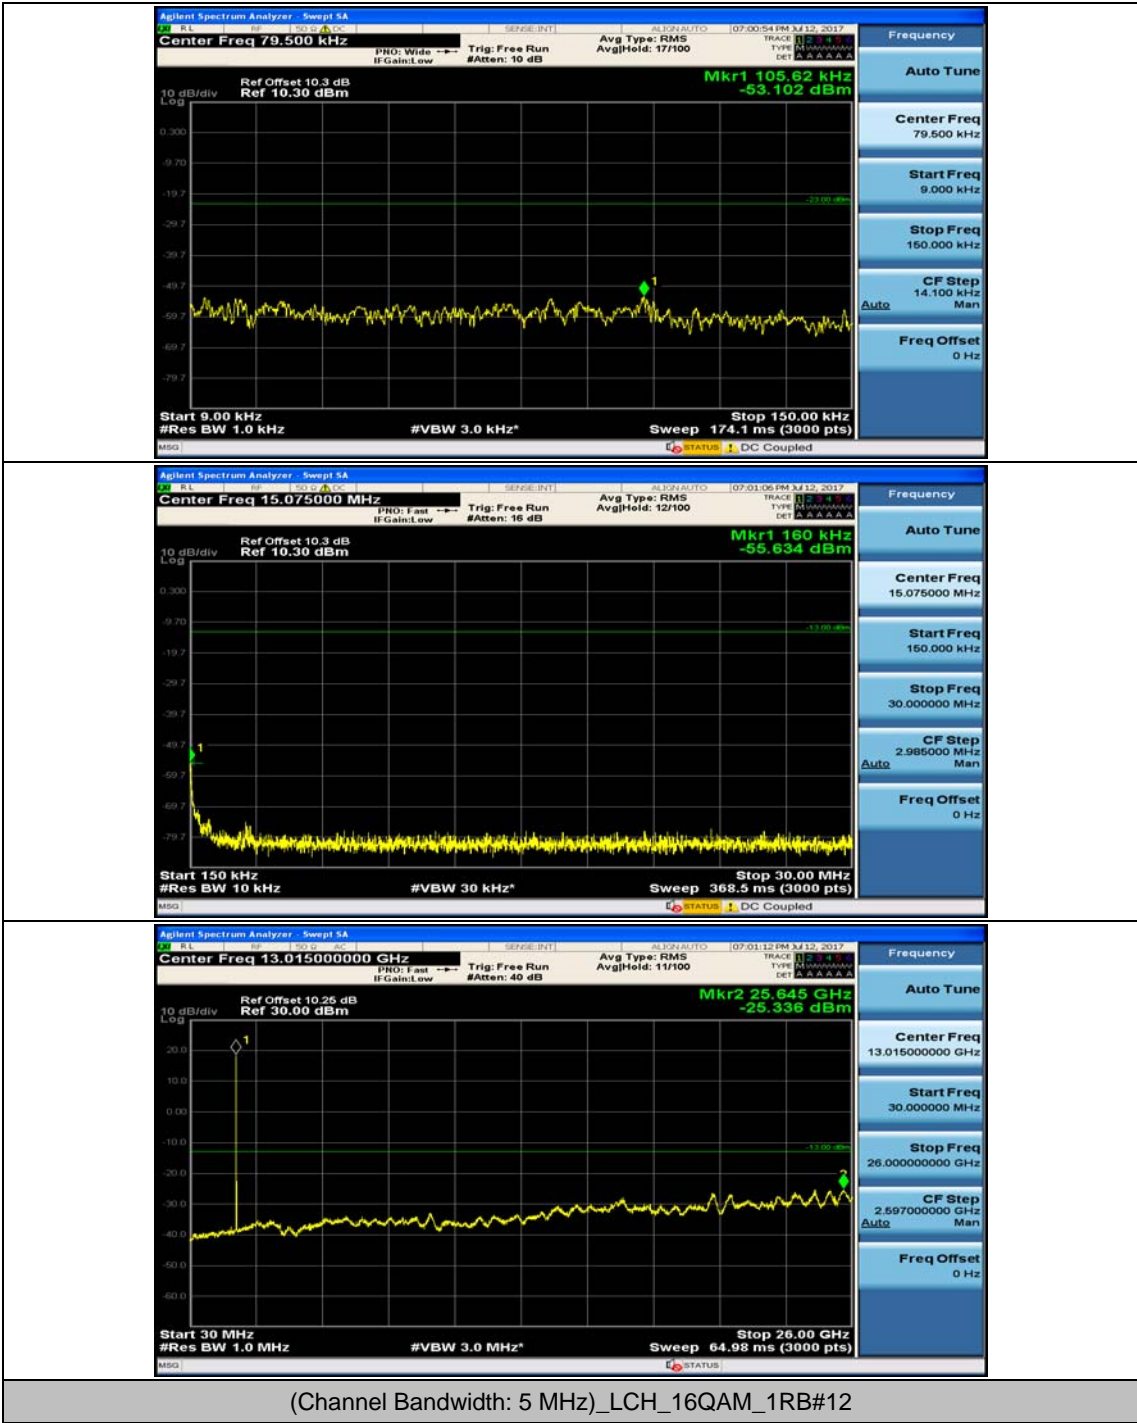

### Channel Bandwidth: 3 MHz

### Channel Bandwidth: 5 MHz

### Channel Bandwidth: 10 MHz

Channel Bandwidth: 10 MHz\_HCH\_QPSK\_1RB#0