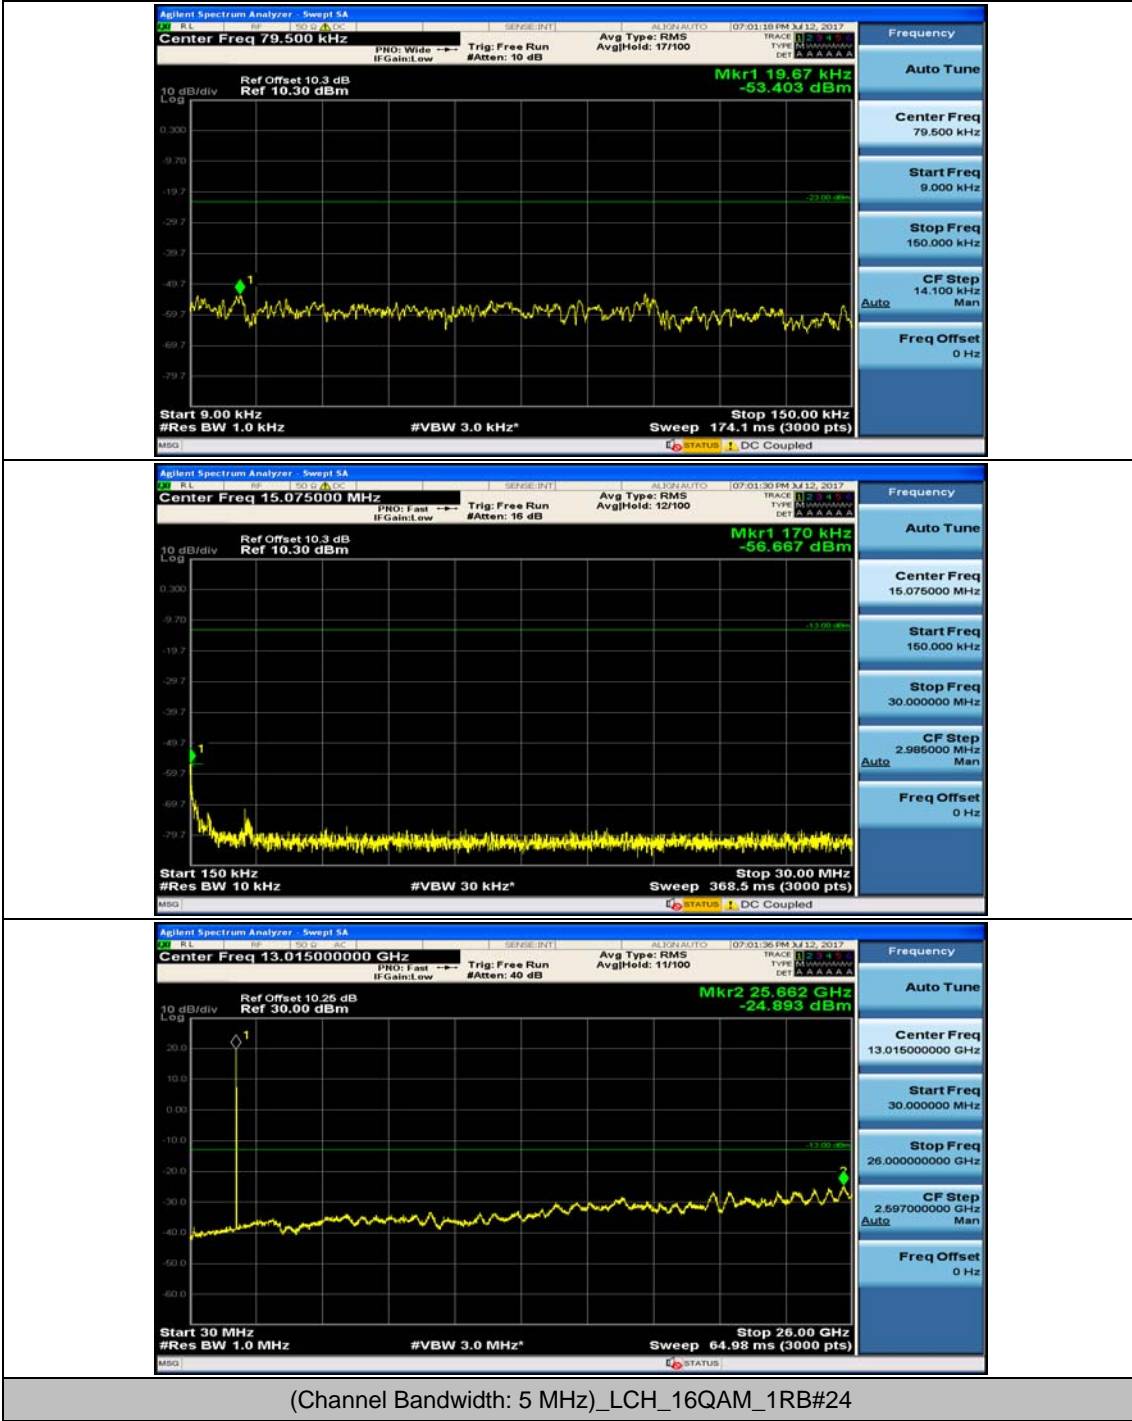

### Channel Bandwidth: 3 MHz

### Channel Bandwidth: 5 MHz

### Channel Bandwidth: 10 MHz

Channel Bandwidth: 10 MHz\_HCH\_QPSK\_1RB#0