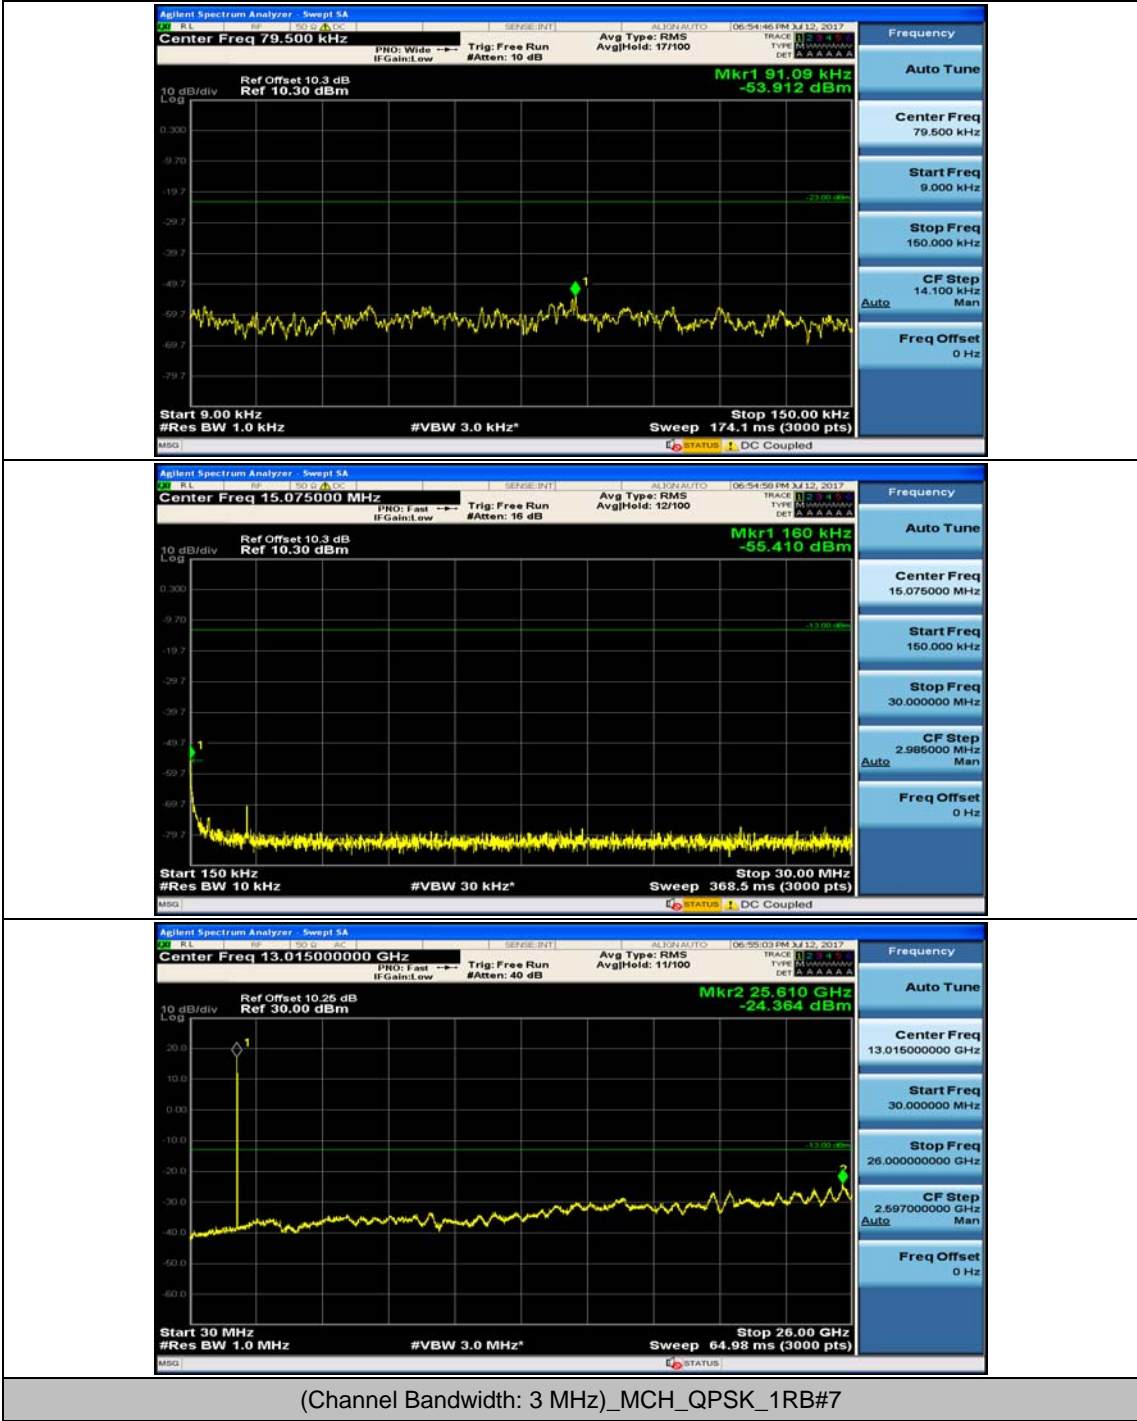

### Channel Bandwidth: 3 MHz

### Channel Bandwidth: 5 MHz

### Channel Bandwidth: 10 MHz

Channel Bandwidth: 10 MHz\_HCH\_QPSK\_1RB#0