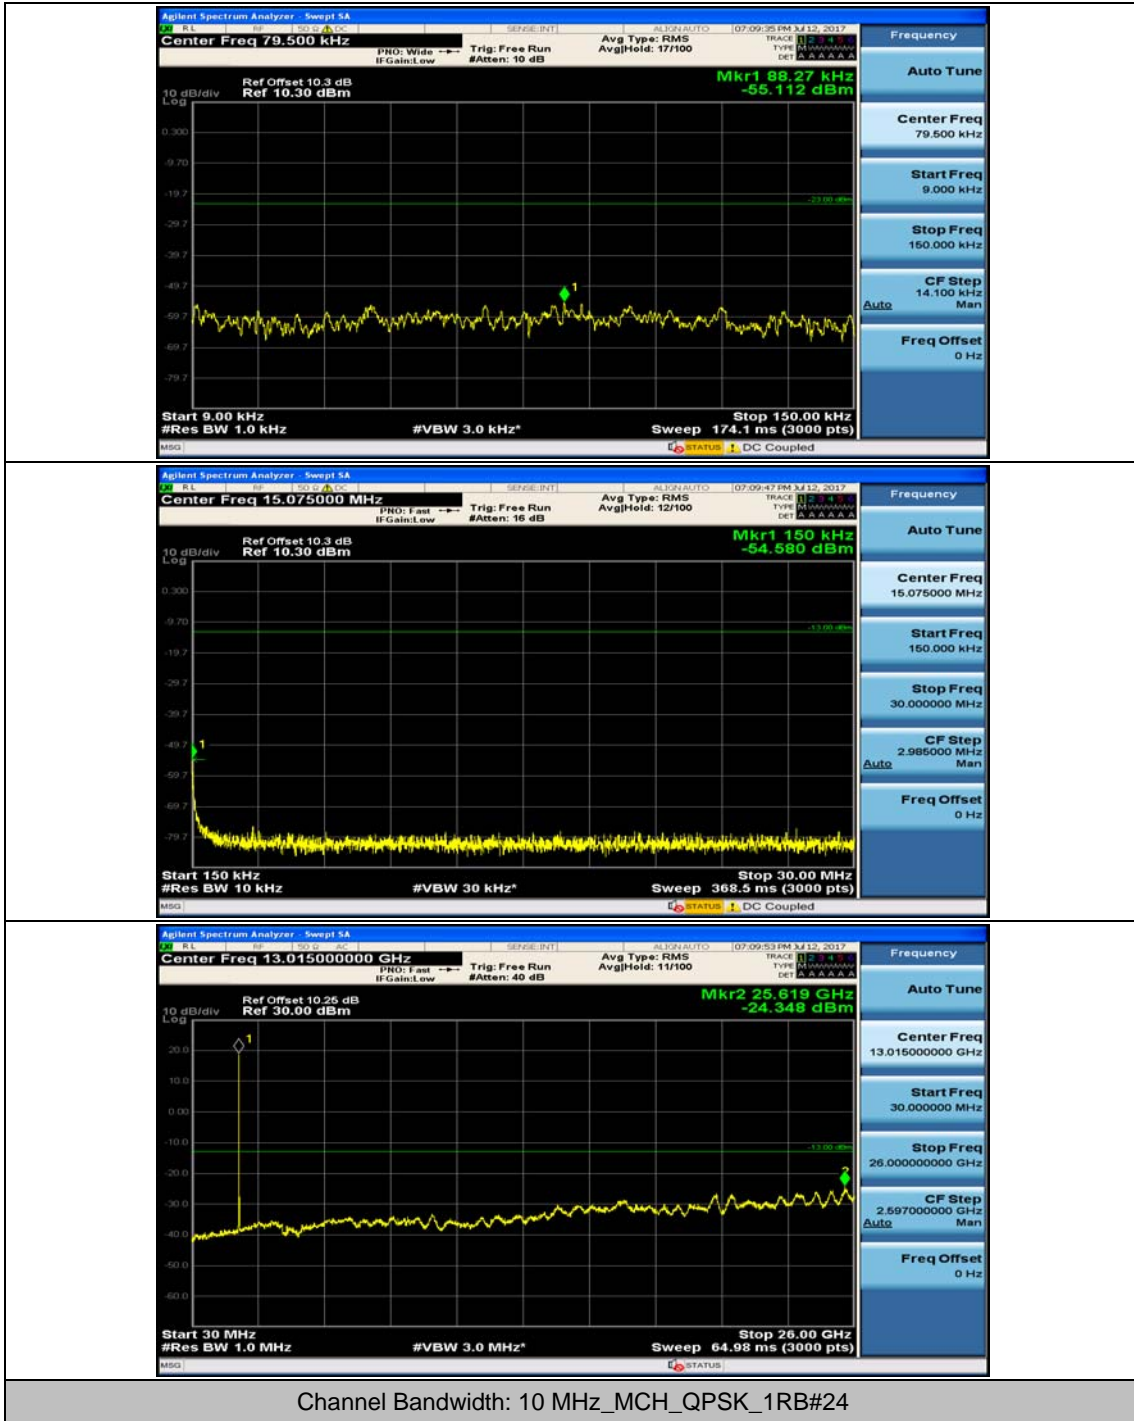

### Channel Bandwidth: 3 MHz

### Channel Bandwidth: 5 MHz

### Channel Bandwidth: 10 MHz

Channel Bandwidth: 10 MHz\_HCH\_QPSK\_1RB#0