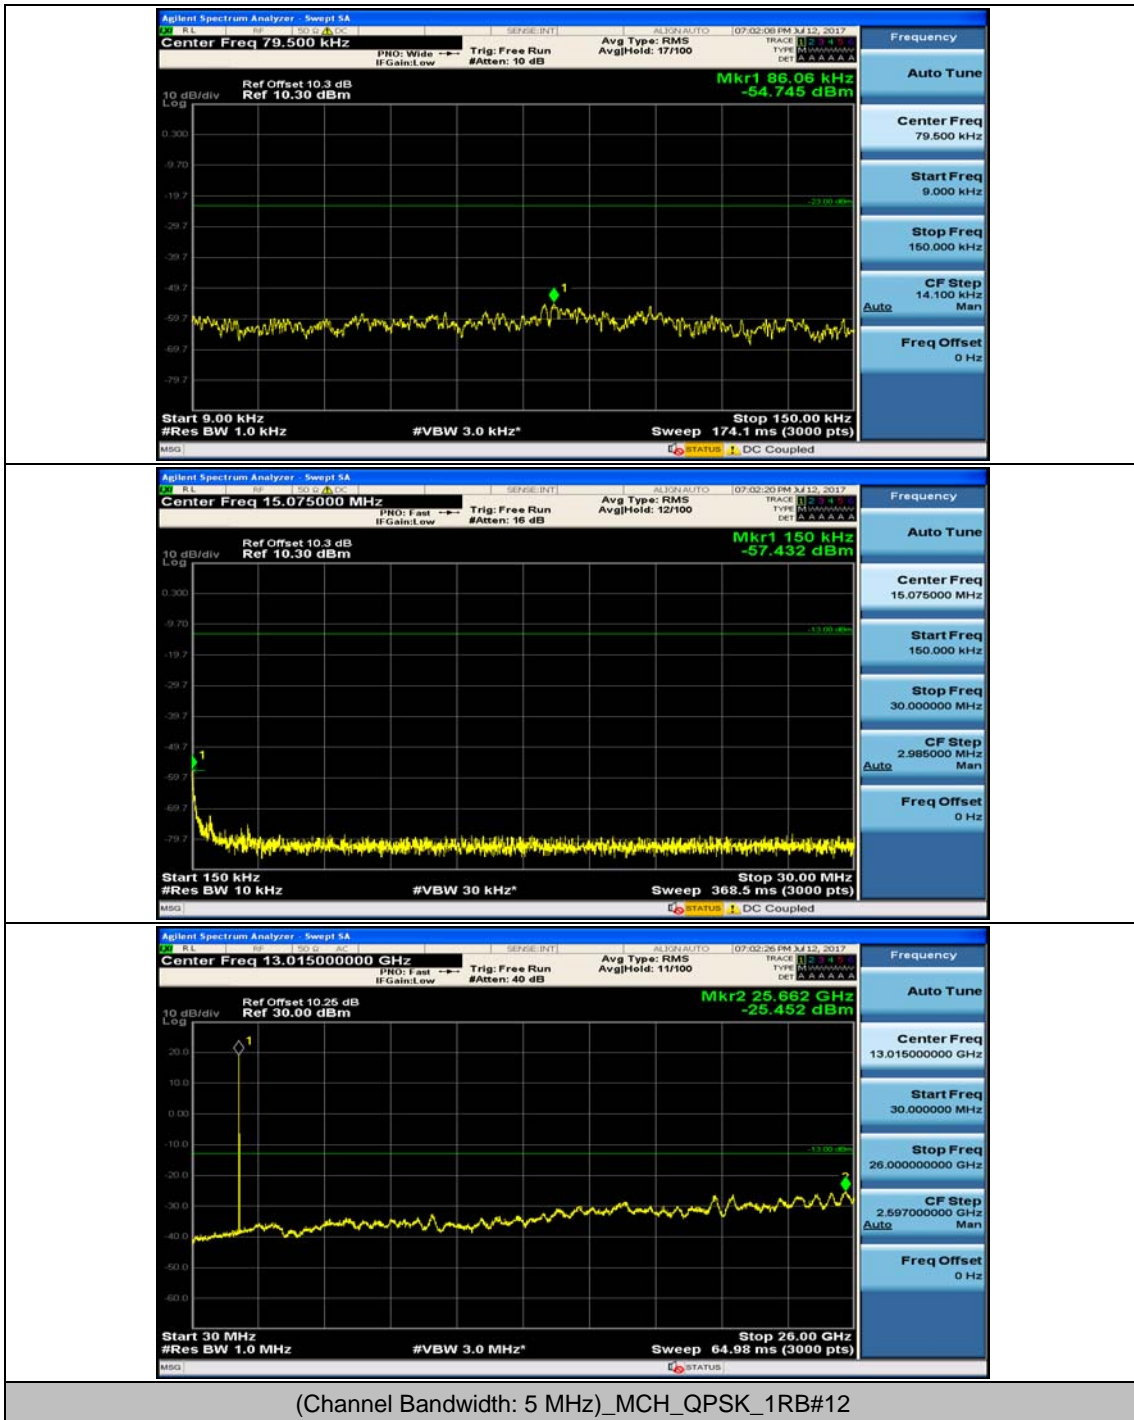

### Channel Bandwidth: 3 MHz

### Channel Bandwidth: 5 MHz