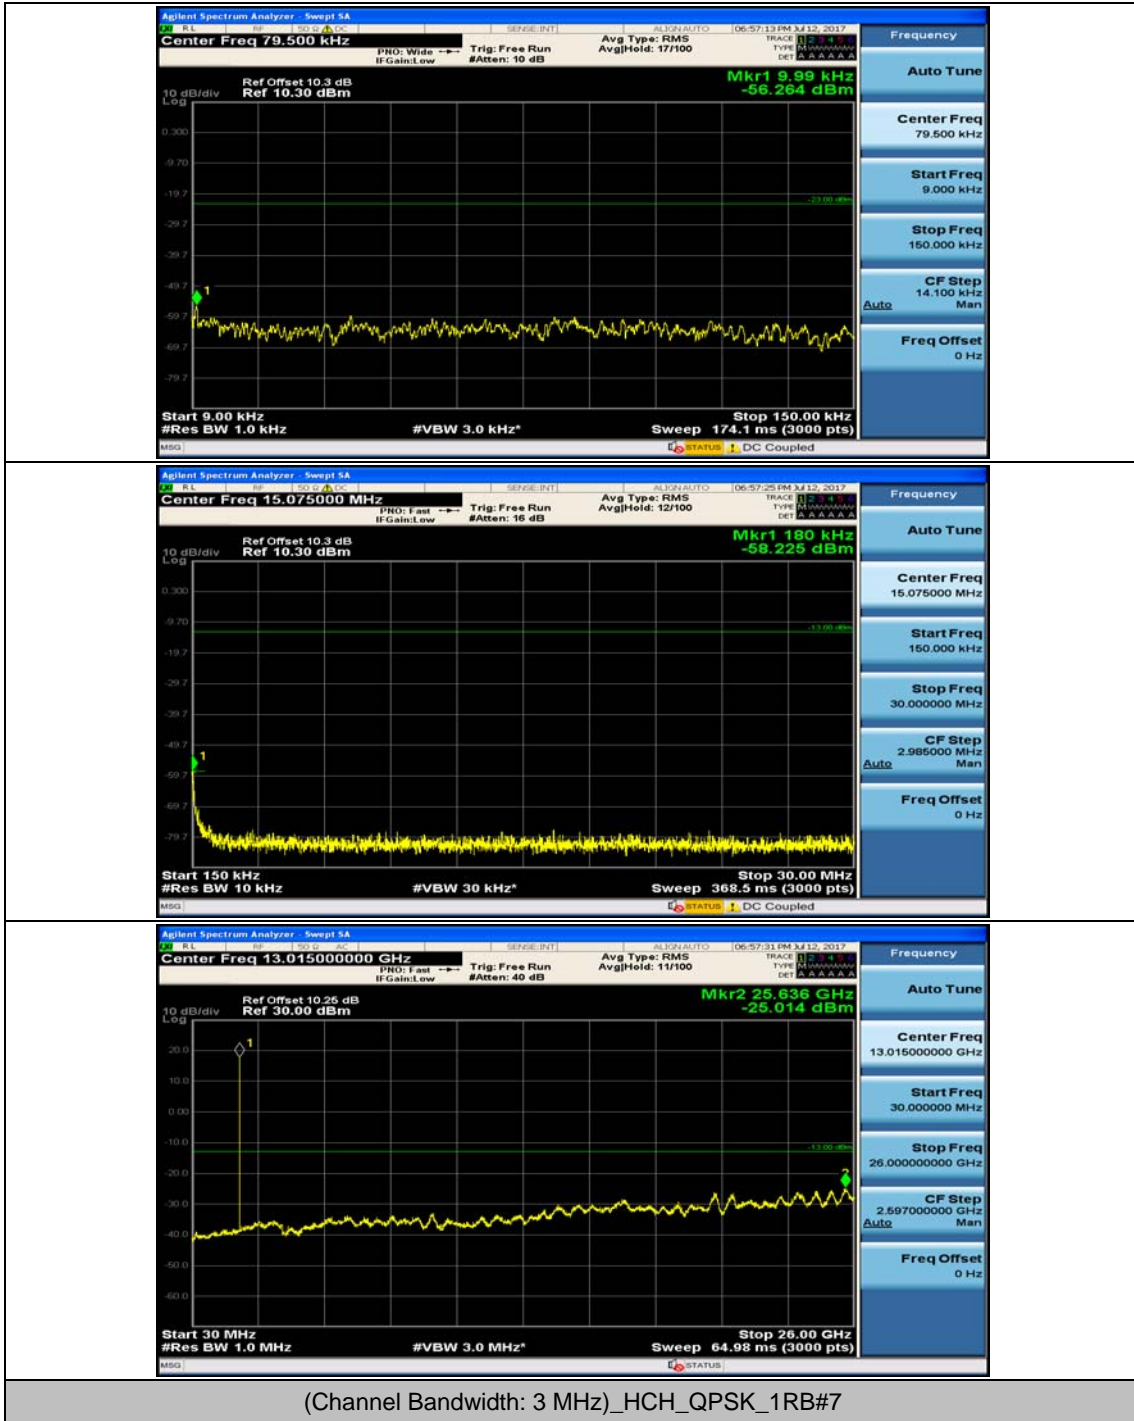

### Channel Bandwidth: 3 MHz

### Channel Bandwidth: 5 MHz

### Channel Bandwidth: 10 MHz

Channel Bandwidth: 10 MHz\_HCH\_QPSK\_1RB#0