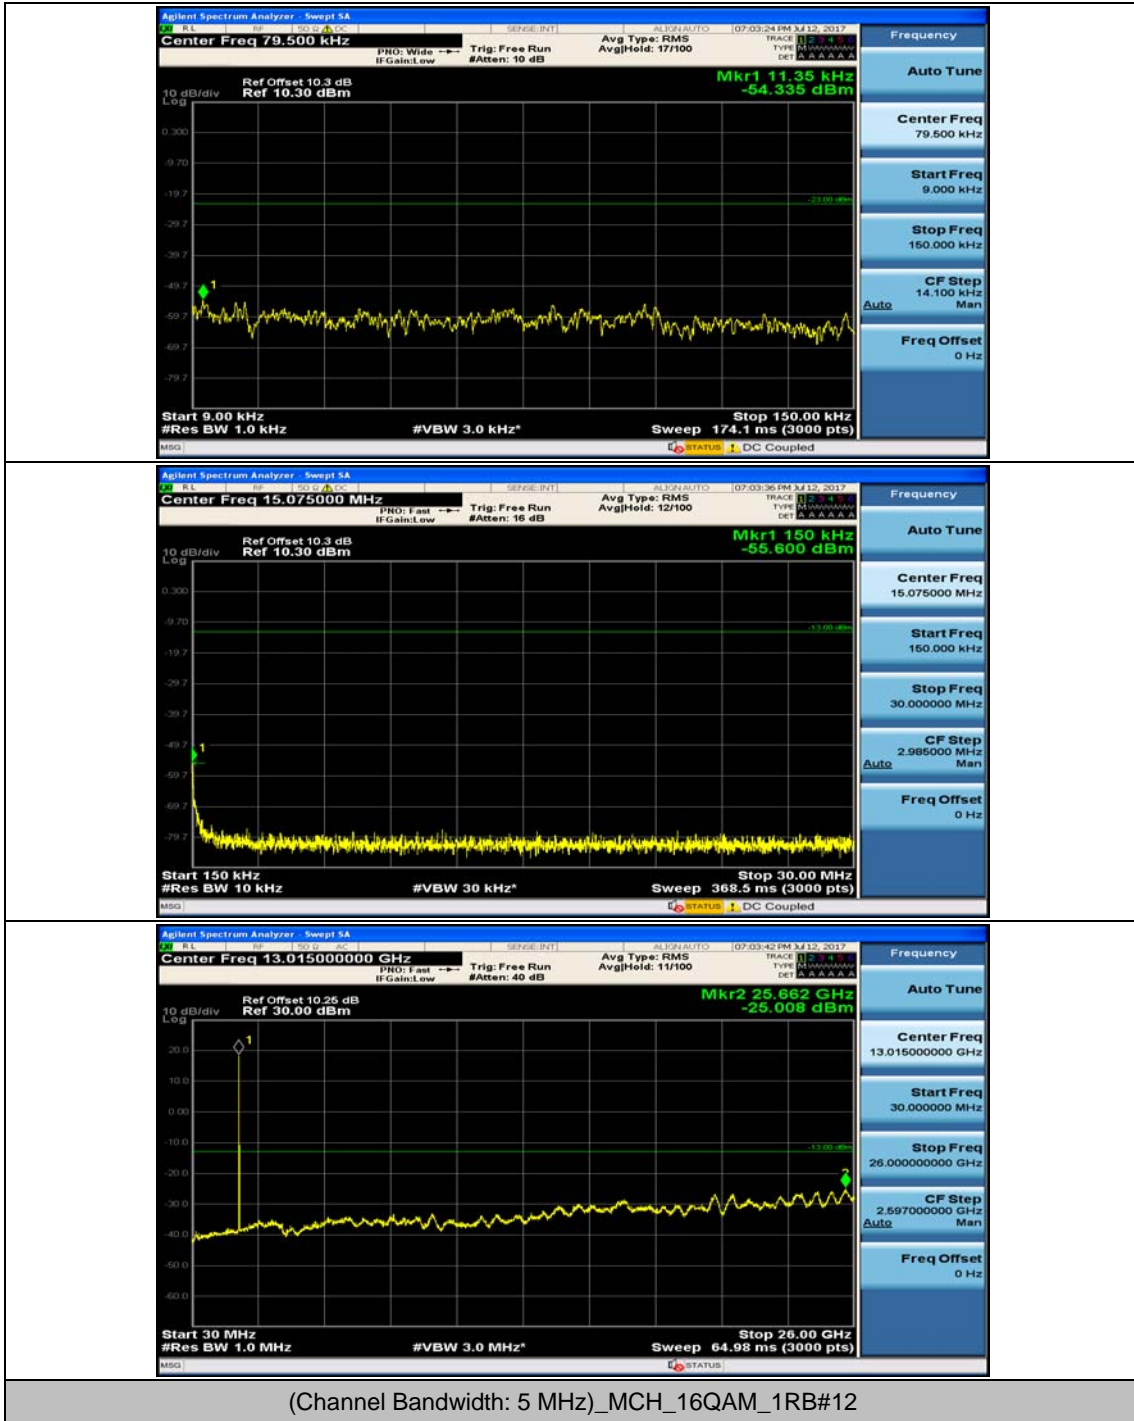

### Channel Bandwidth: 3 MHz

### Channel Bandwidth: 5 MHz

### Channel Bandwidth: 10 MHz

Channel Bandwidth: 10 MHz\_HCH\_QPSK\_1RB#0