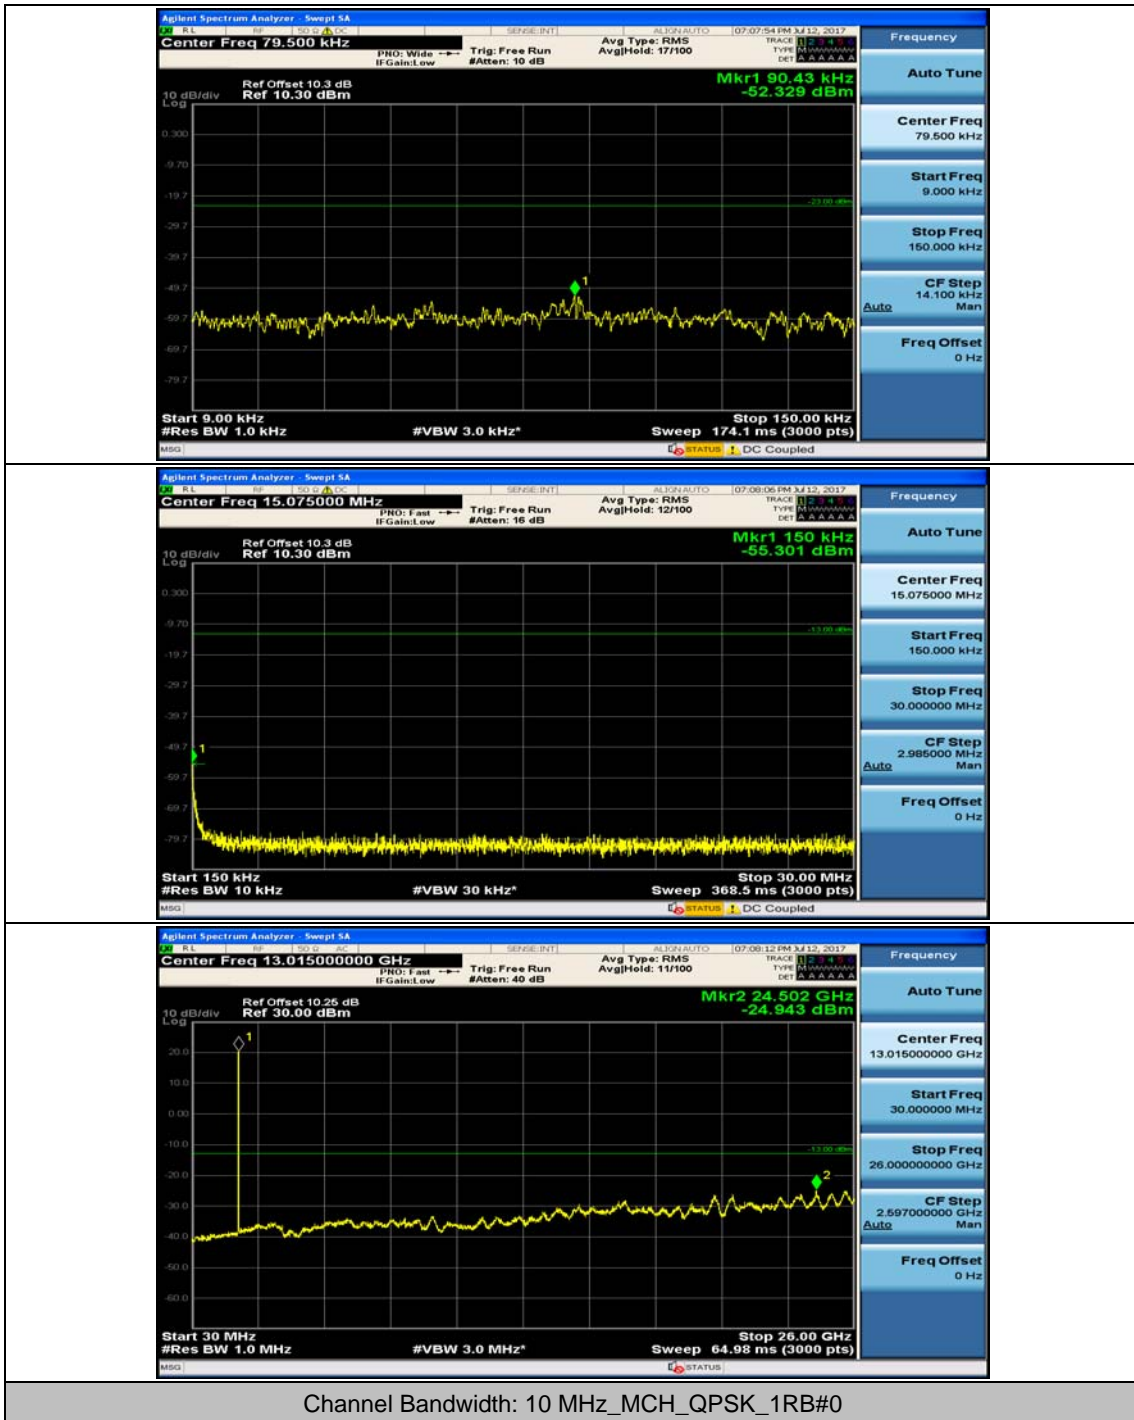

### Channel Bandwidth: 3 MHz

### Channel Bandwidth: 5 MHz

### Channel Bandwidth: 10 MHz

Channel Bandwidth: 10 MHz\_HCH\_QPSK\_1RB#0