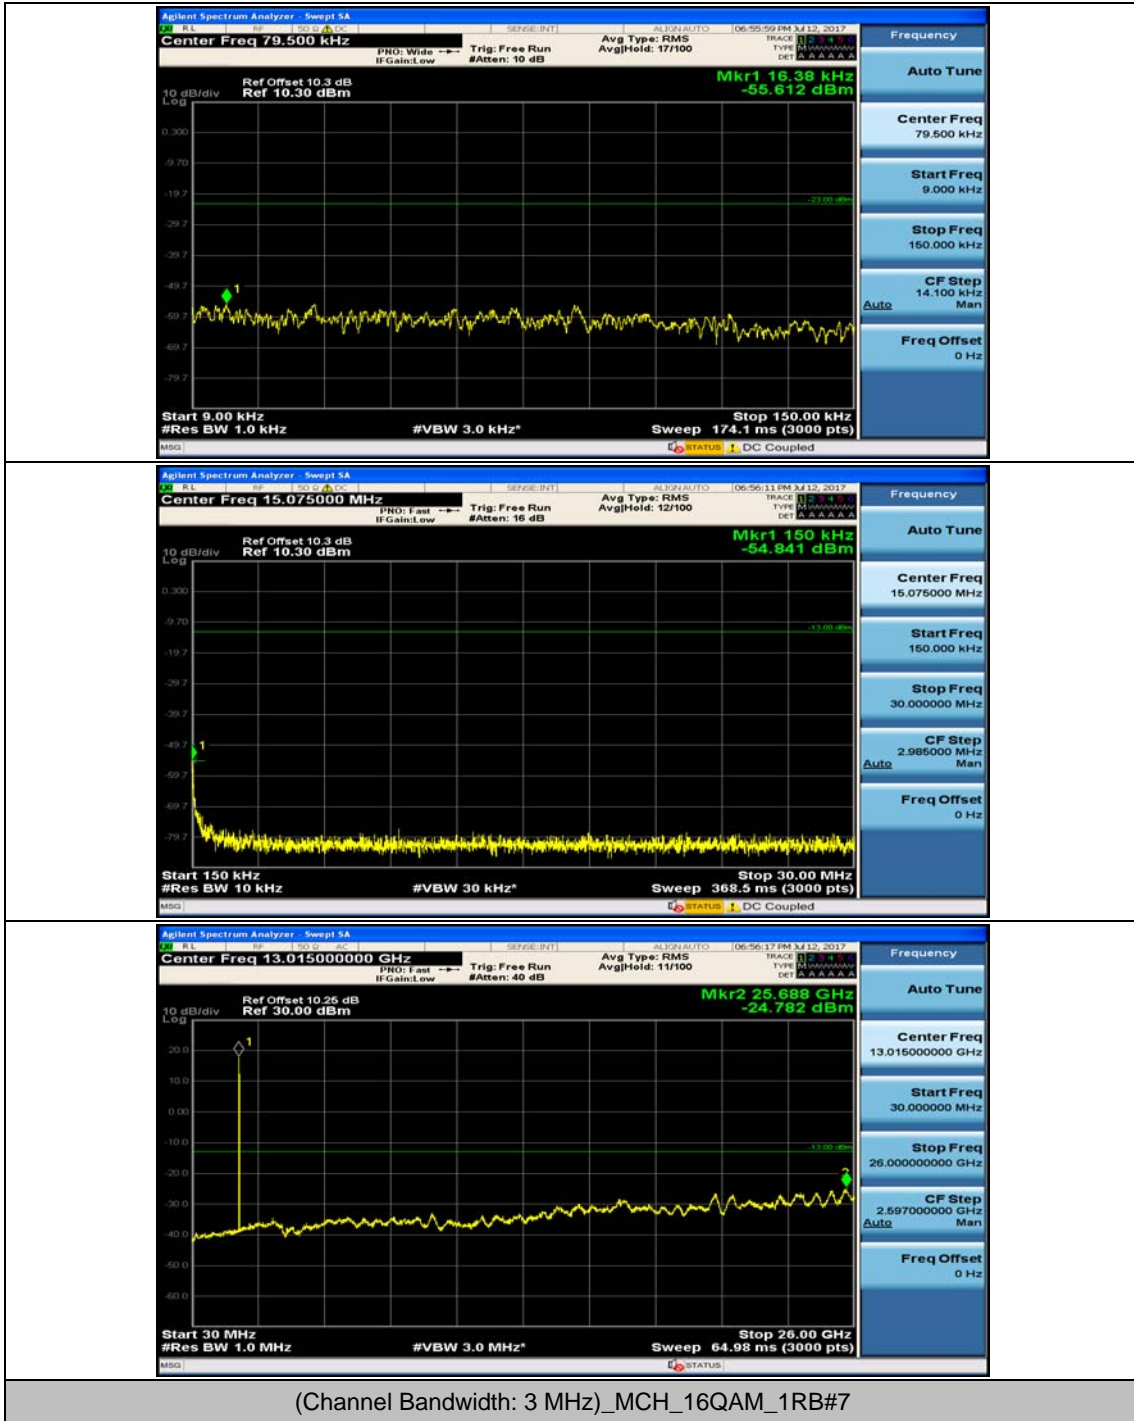

### Channel Bandwidth: 3 MHz

### Channel Bandwidth: 5 MHz