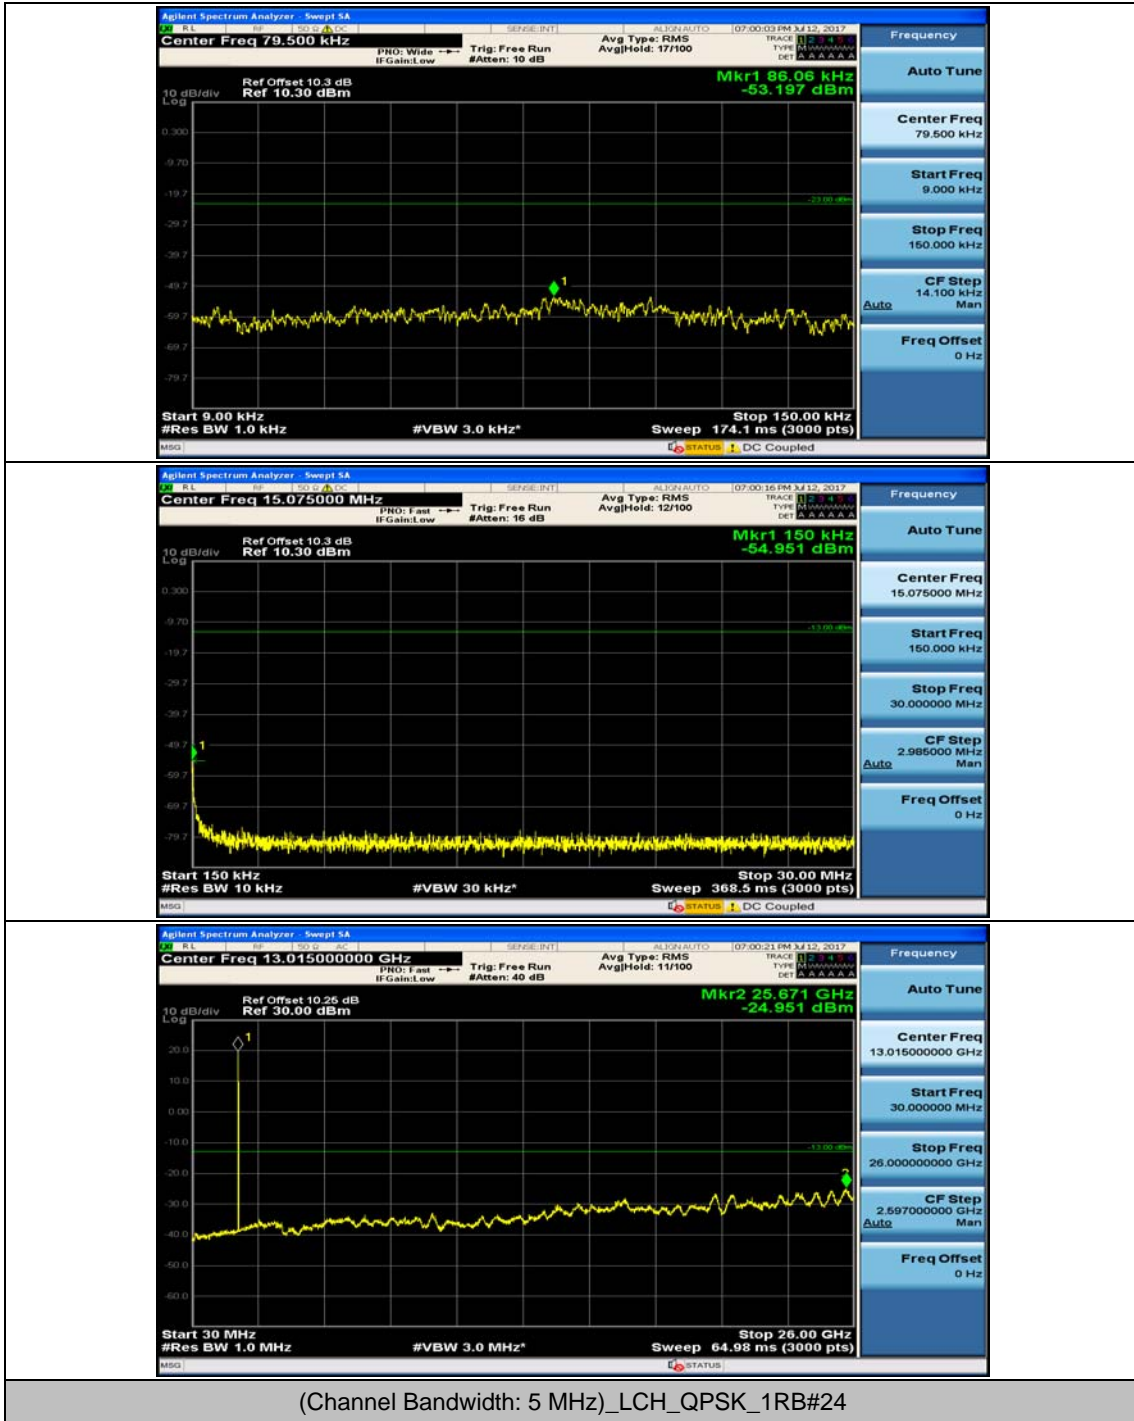

### Channel Bandwidth: 3 MHz

### Channel Bandwidth: 5 MHz

### Channel Bandwidth: 10 MHz

Channel Bandwidth: 10 MHz\_HCH\_QPSK\_1RB#0