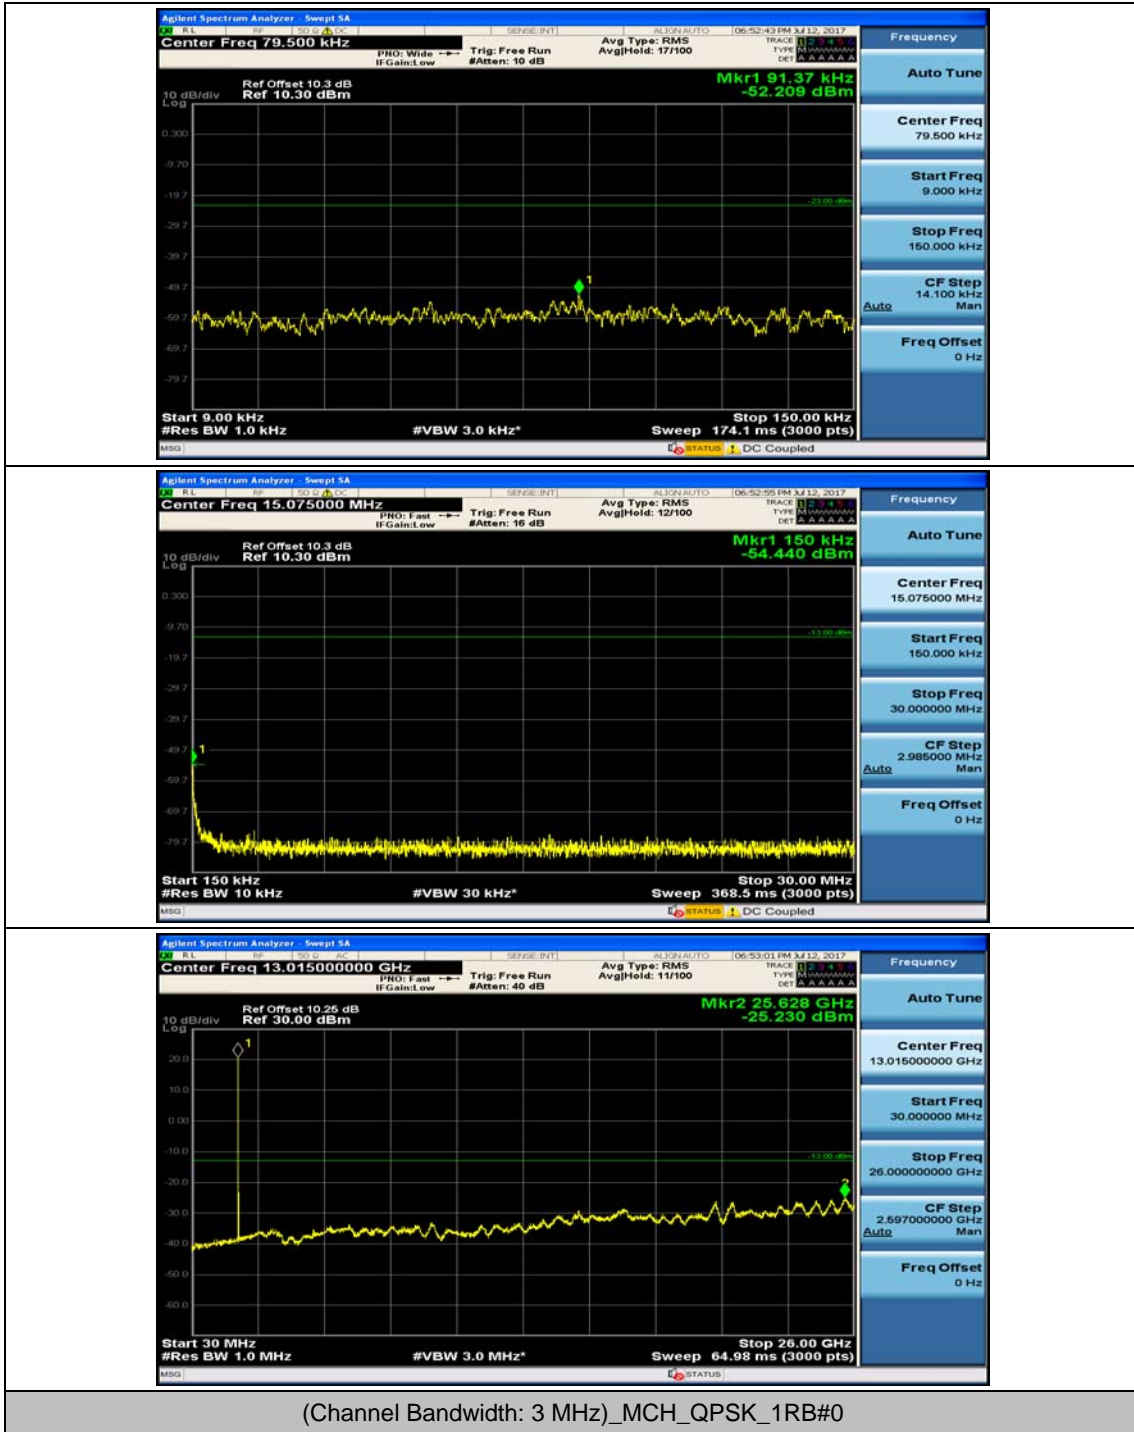

### Channel Bandwidth: 3 MHz

### Channel Bandwidth: 5 MHz