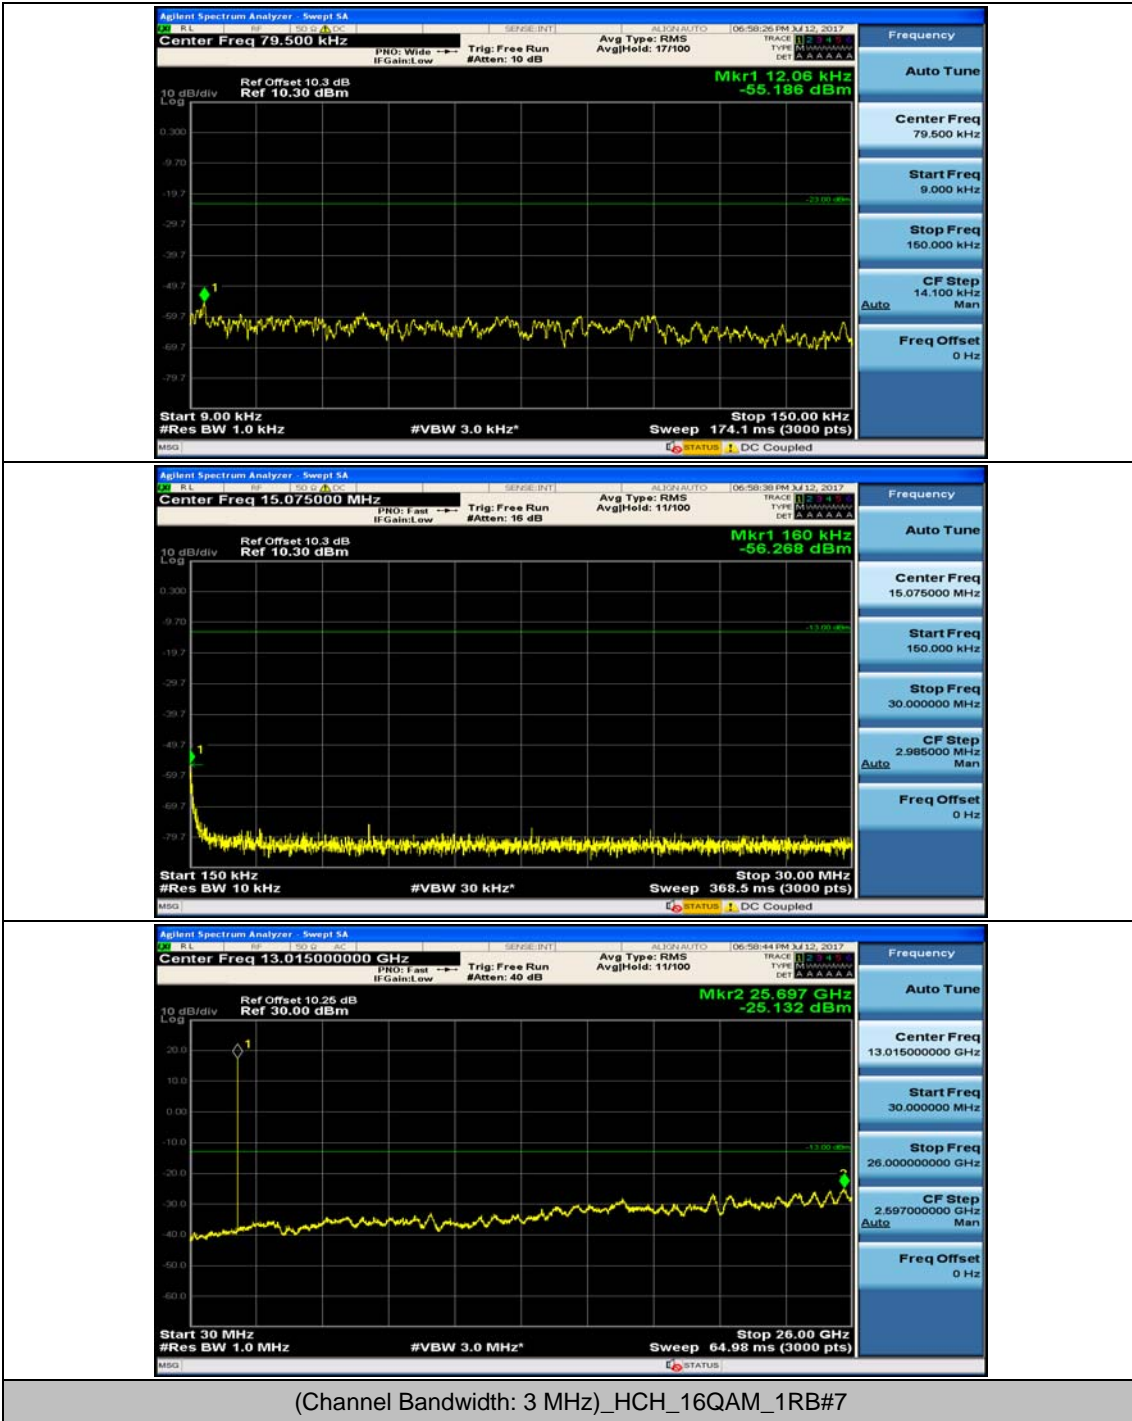

### Channel Bandwidth: 3 MHz

### Channel Bandwidth: 5 MHz