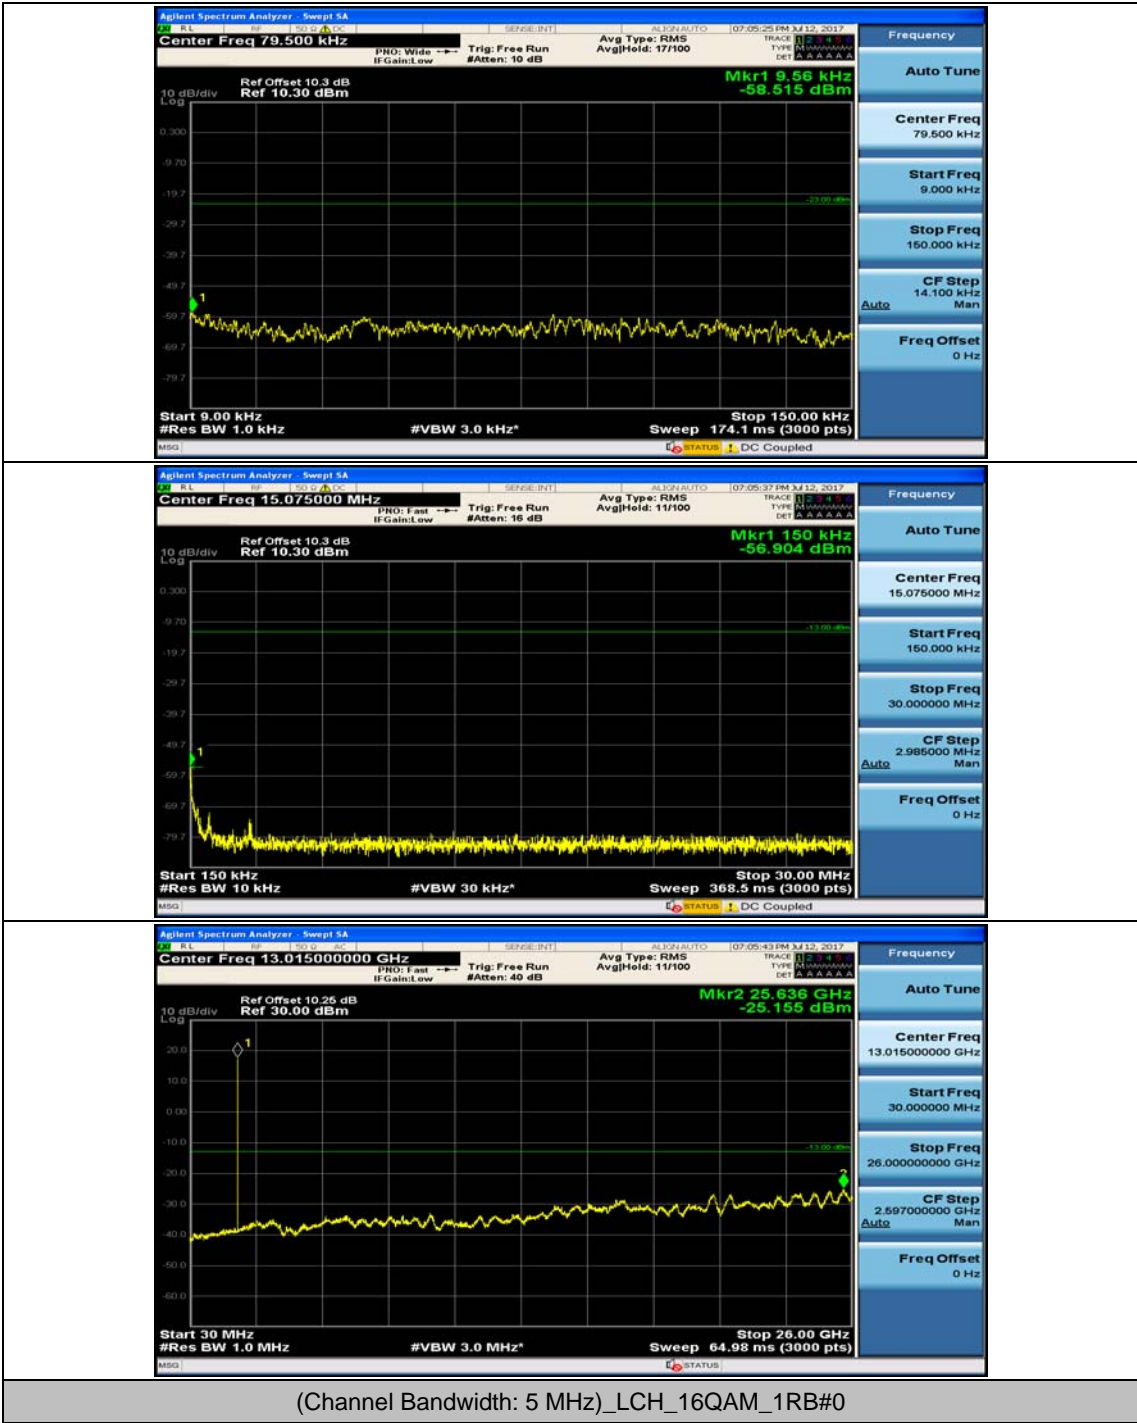

### Channel Bandwidth: 3 MHz

### Channel Bandwidth: 5 MHz

### Channel Bandwidth: 10 MHz

Channel Bandwidth: 10 MHz\_HCH\_QPSK\_1RB#0