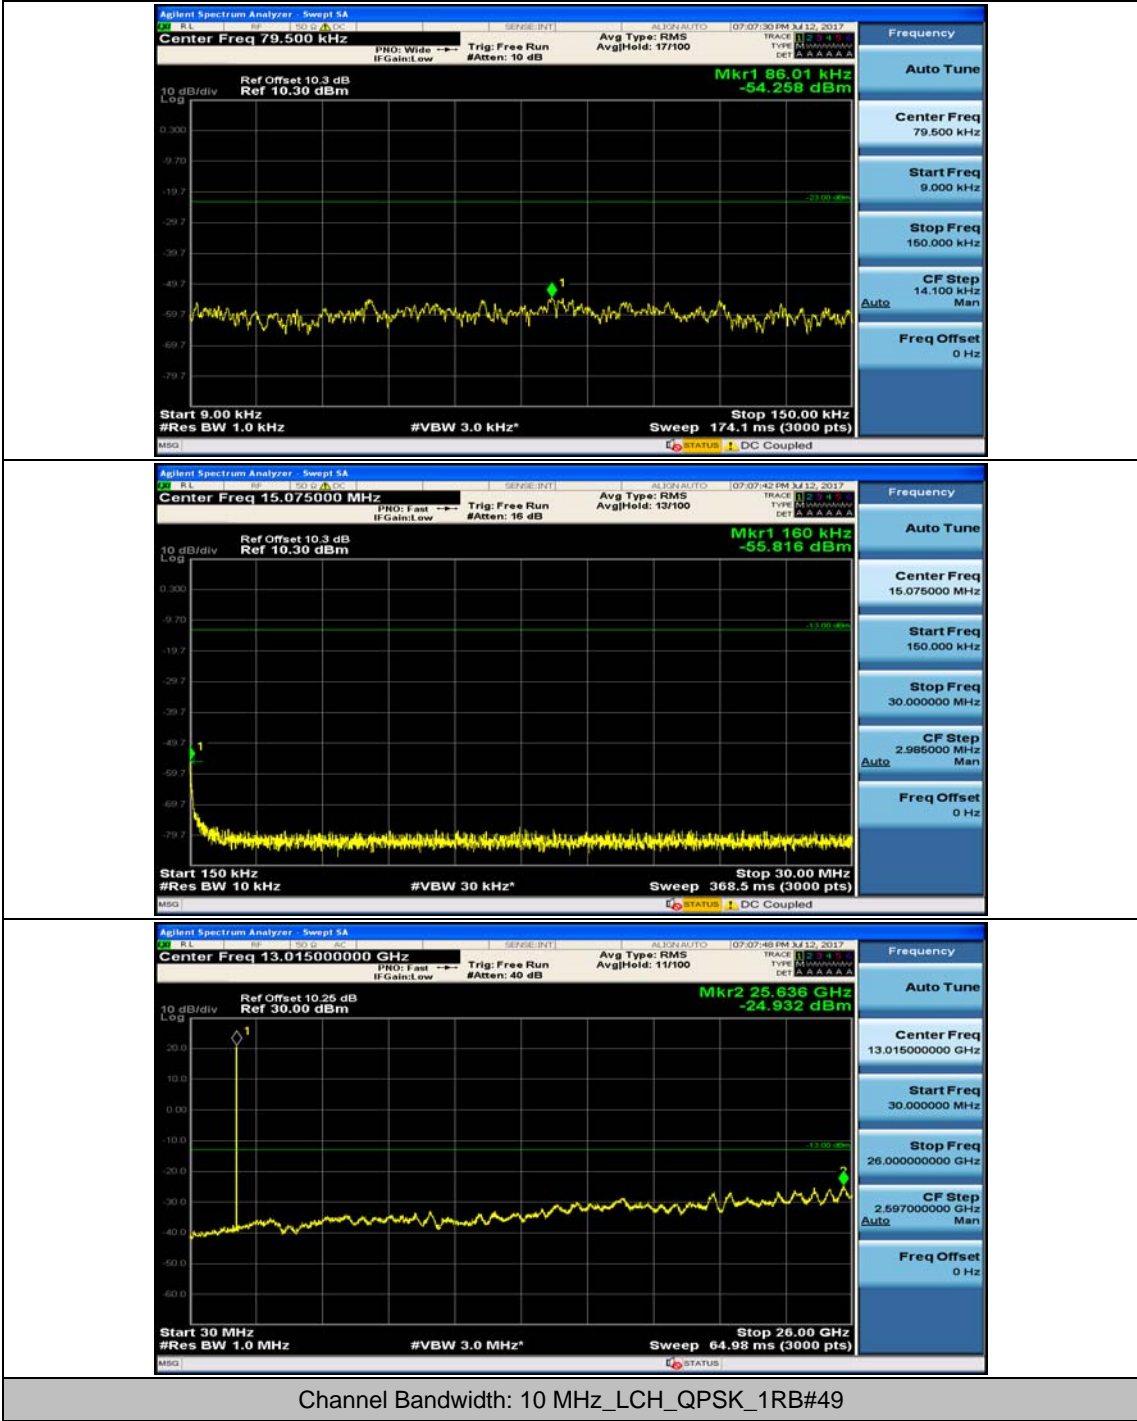

### Channel Bandwidth: 3 MHz

### Channel Bandwidth: 5 MHz

### Channel Bandwidth: 10 MHz

Channel Bandwidth: 10 MHz\_HCH\_QPSK\_1RB#0