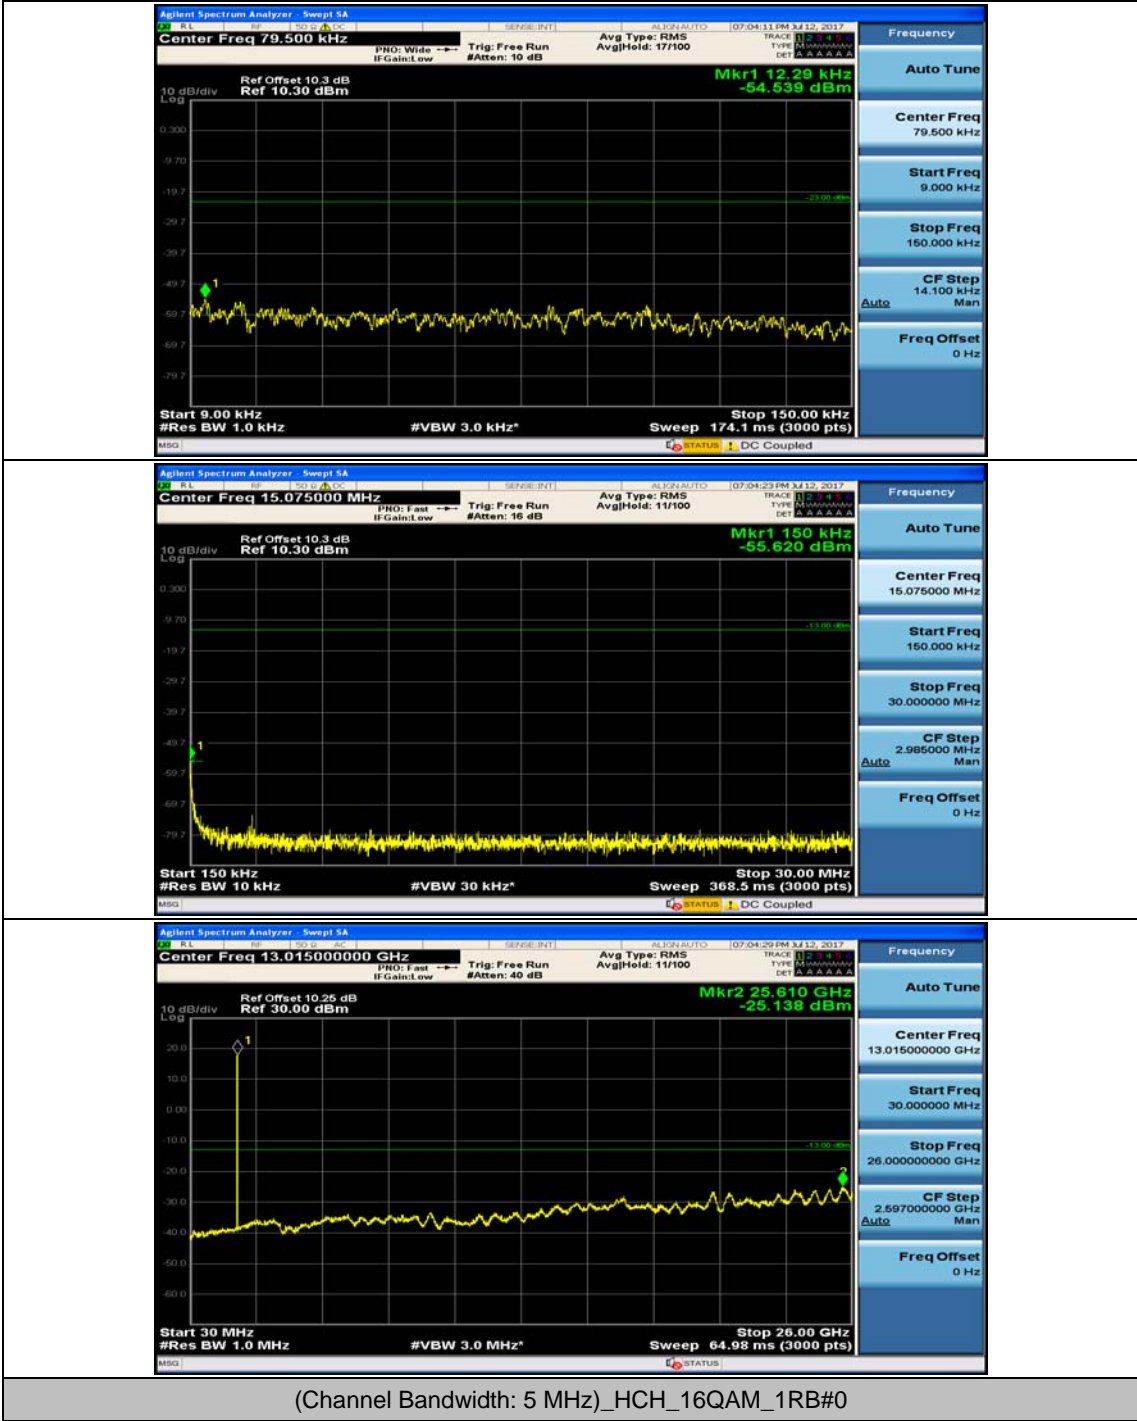

### Channel Bandwidth: 3 MHz

### Channel Bandwidth: 5 MHz

### Channel Bandwidth: 10 MHz

Channel Bandwidth: 10 MHz\_HCH\_QPSK\_1RB#0