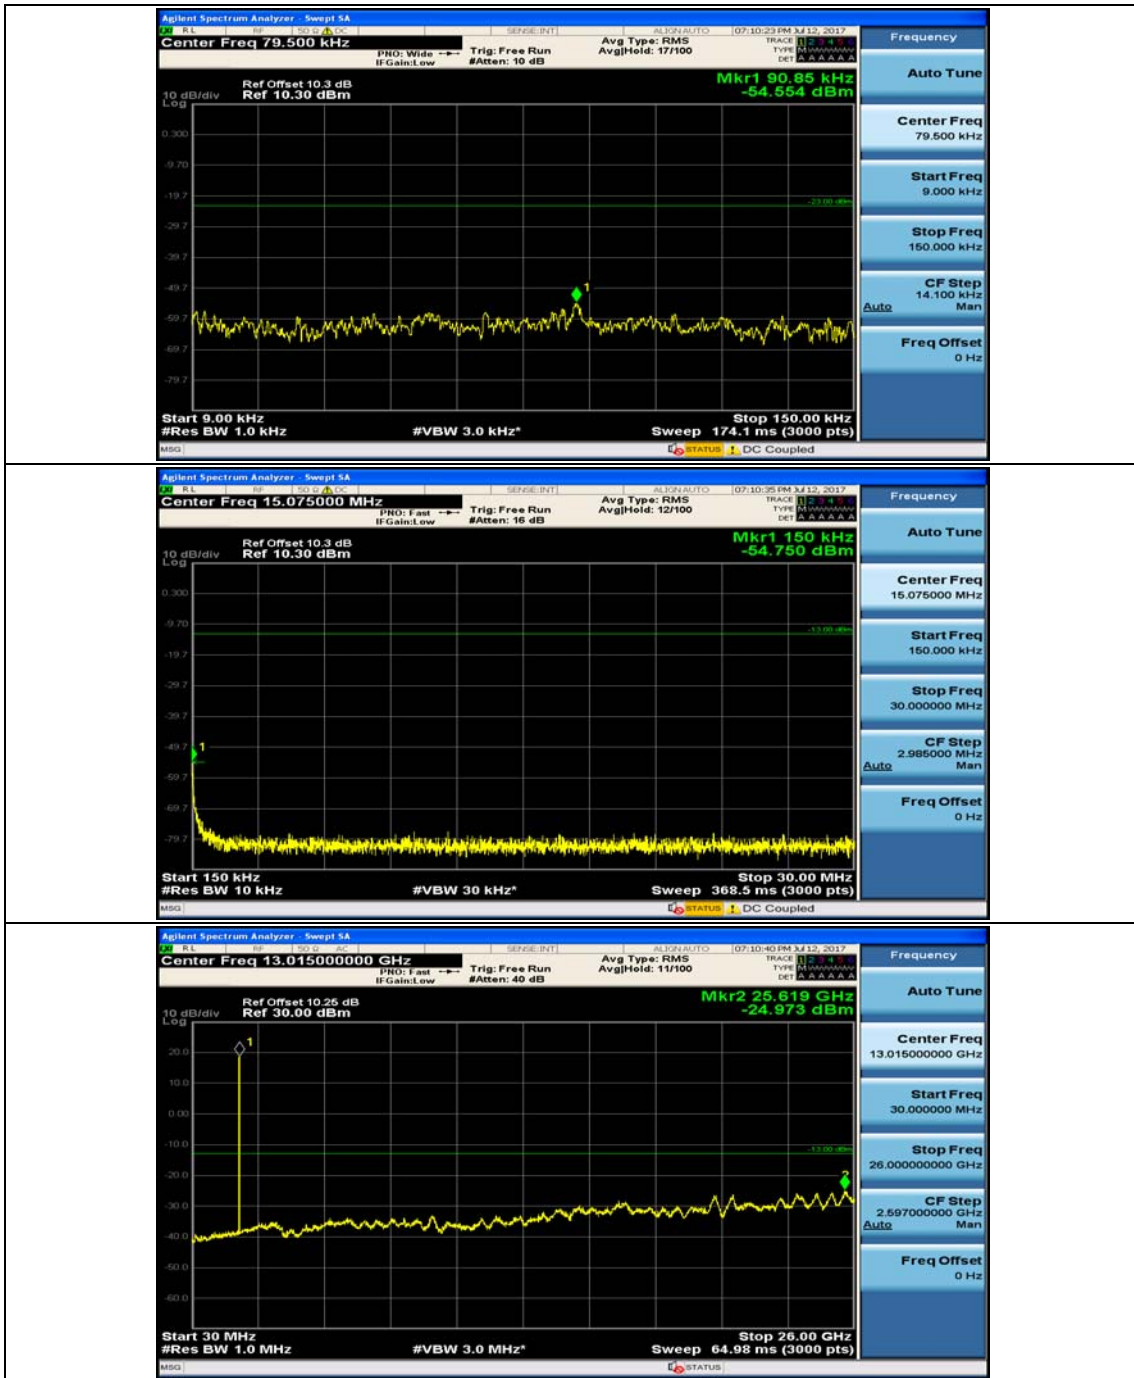

### Channel Bandwidth: 3 MHz

### Channel Bandwidth: 5 MHz

### Channel Bandwidth: 10 MHz

Channel Bandwidth: 10 MHz\_HCH\_QPSK\_1RB#0