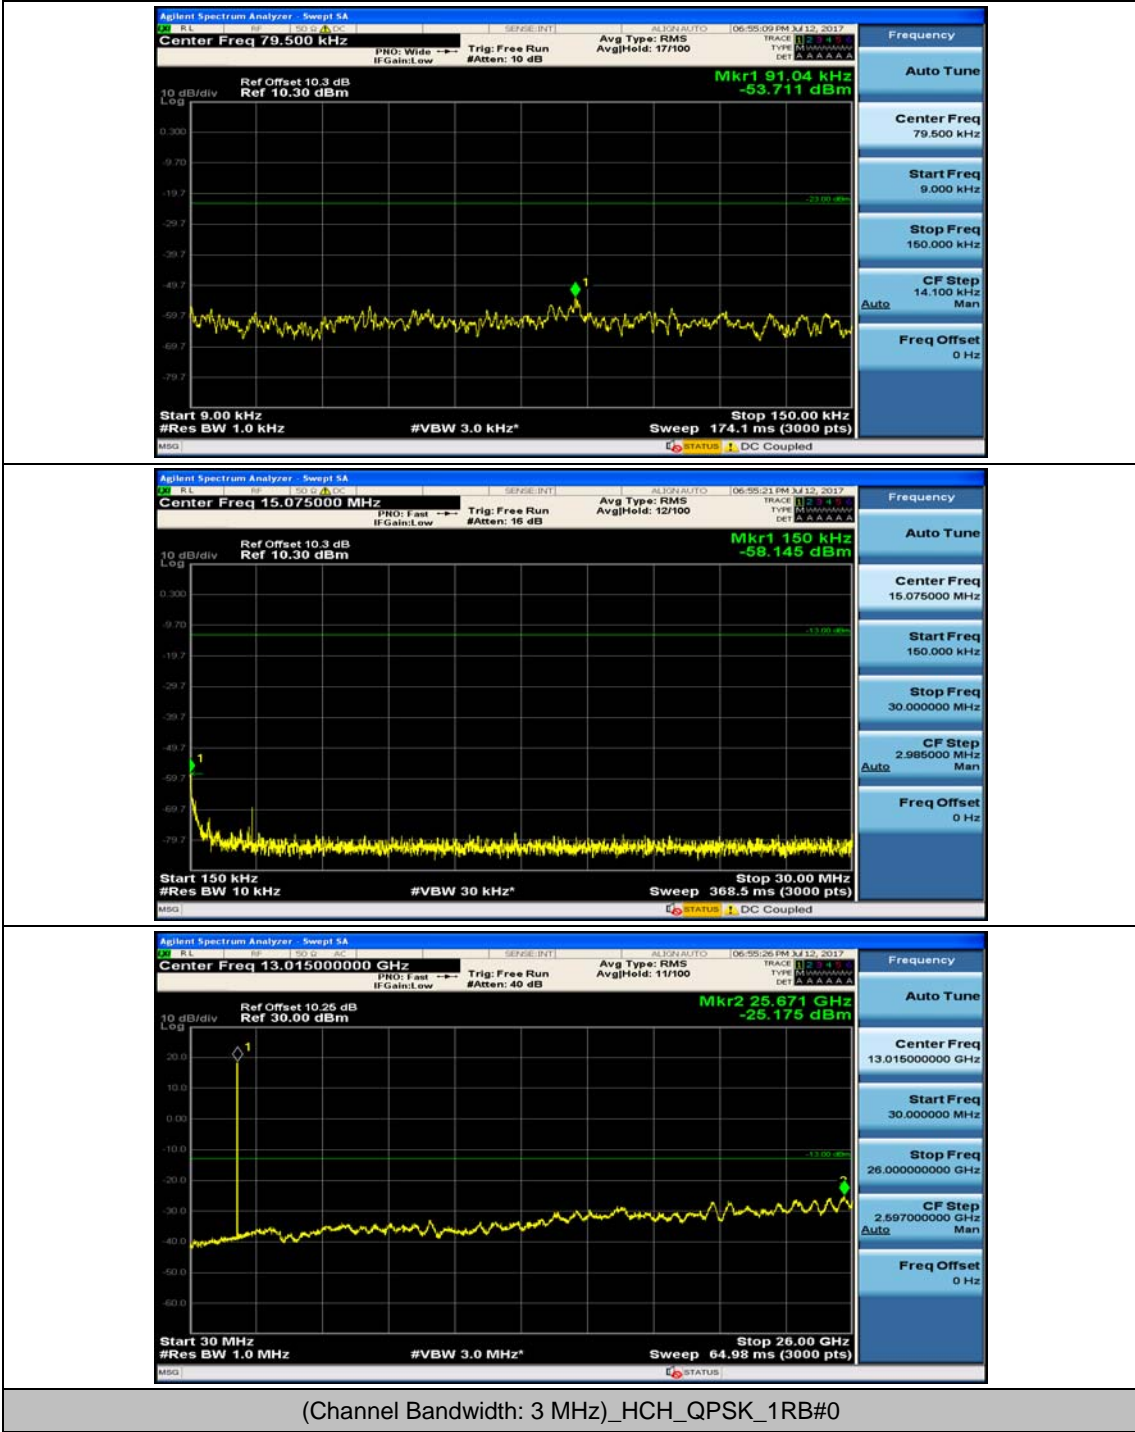

### Channel Bandwidth: 3 MHz

### Channel Bandwidth: 5 MHz