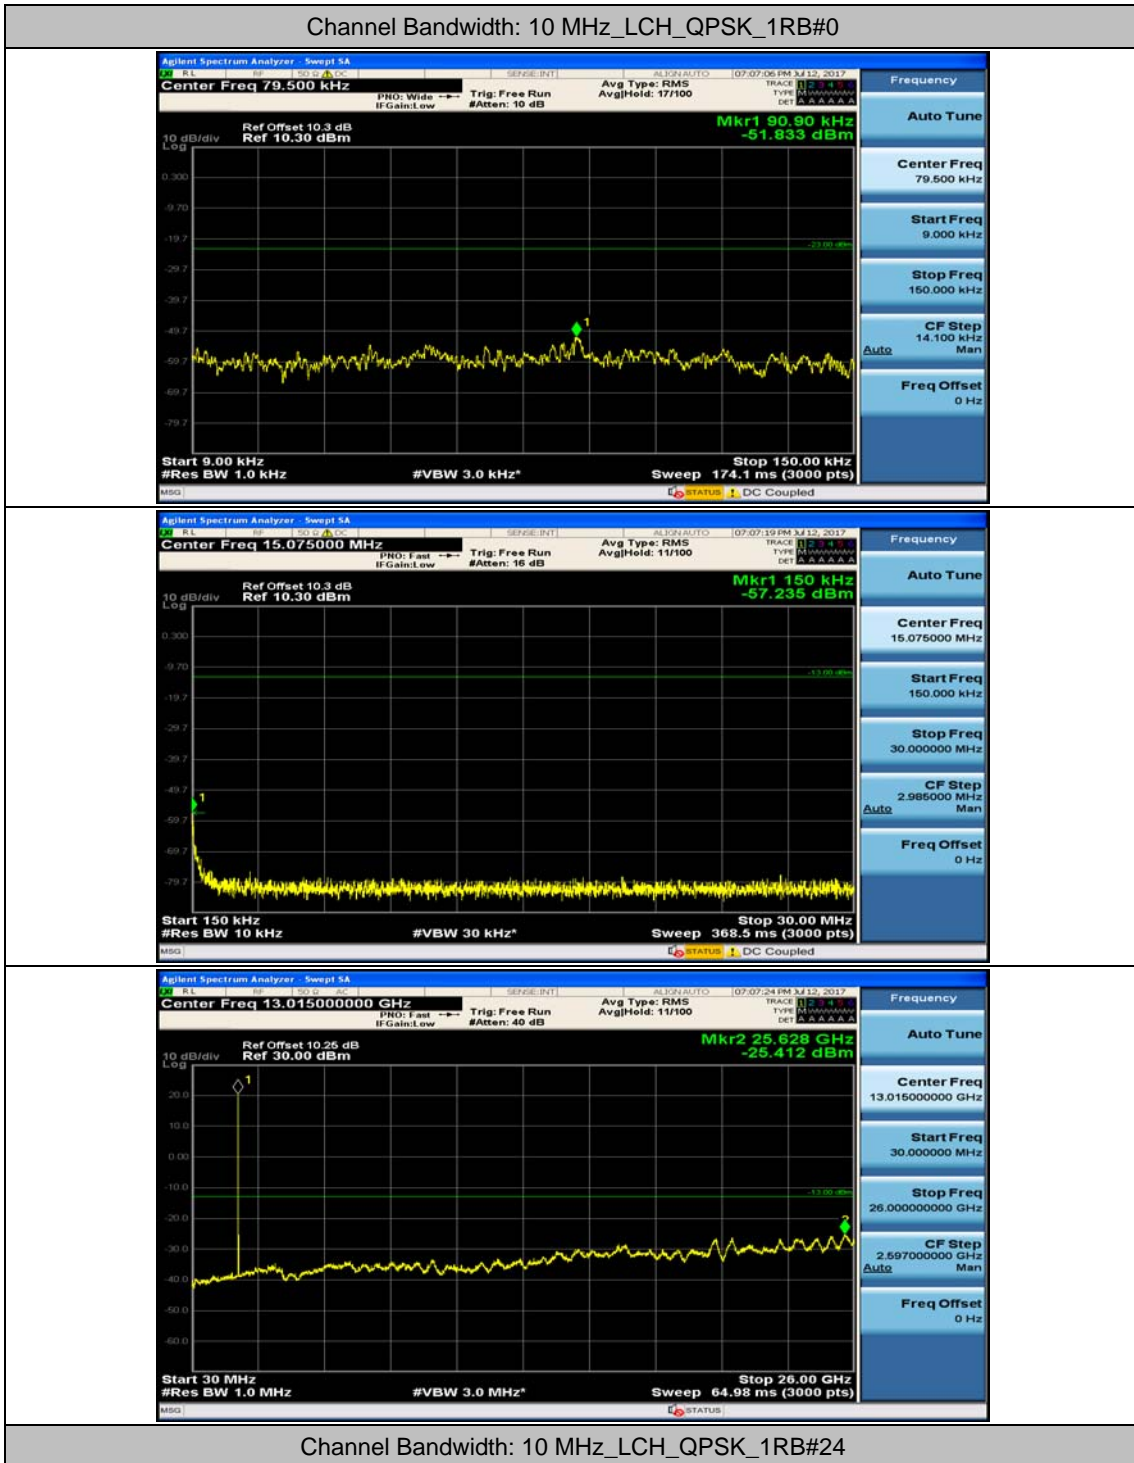

### Channel Bandwidth: 3 MHz

### Channel Bandwidth: 5 MHz

### Channel Bandwidth: 10 MHz

Channel Bandwidth: 10 MHz\_HCH\_QPSK\_1RB#0