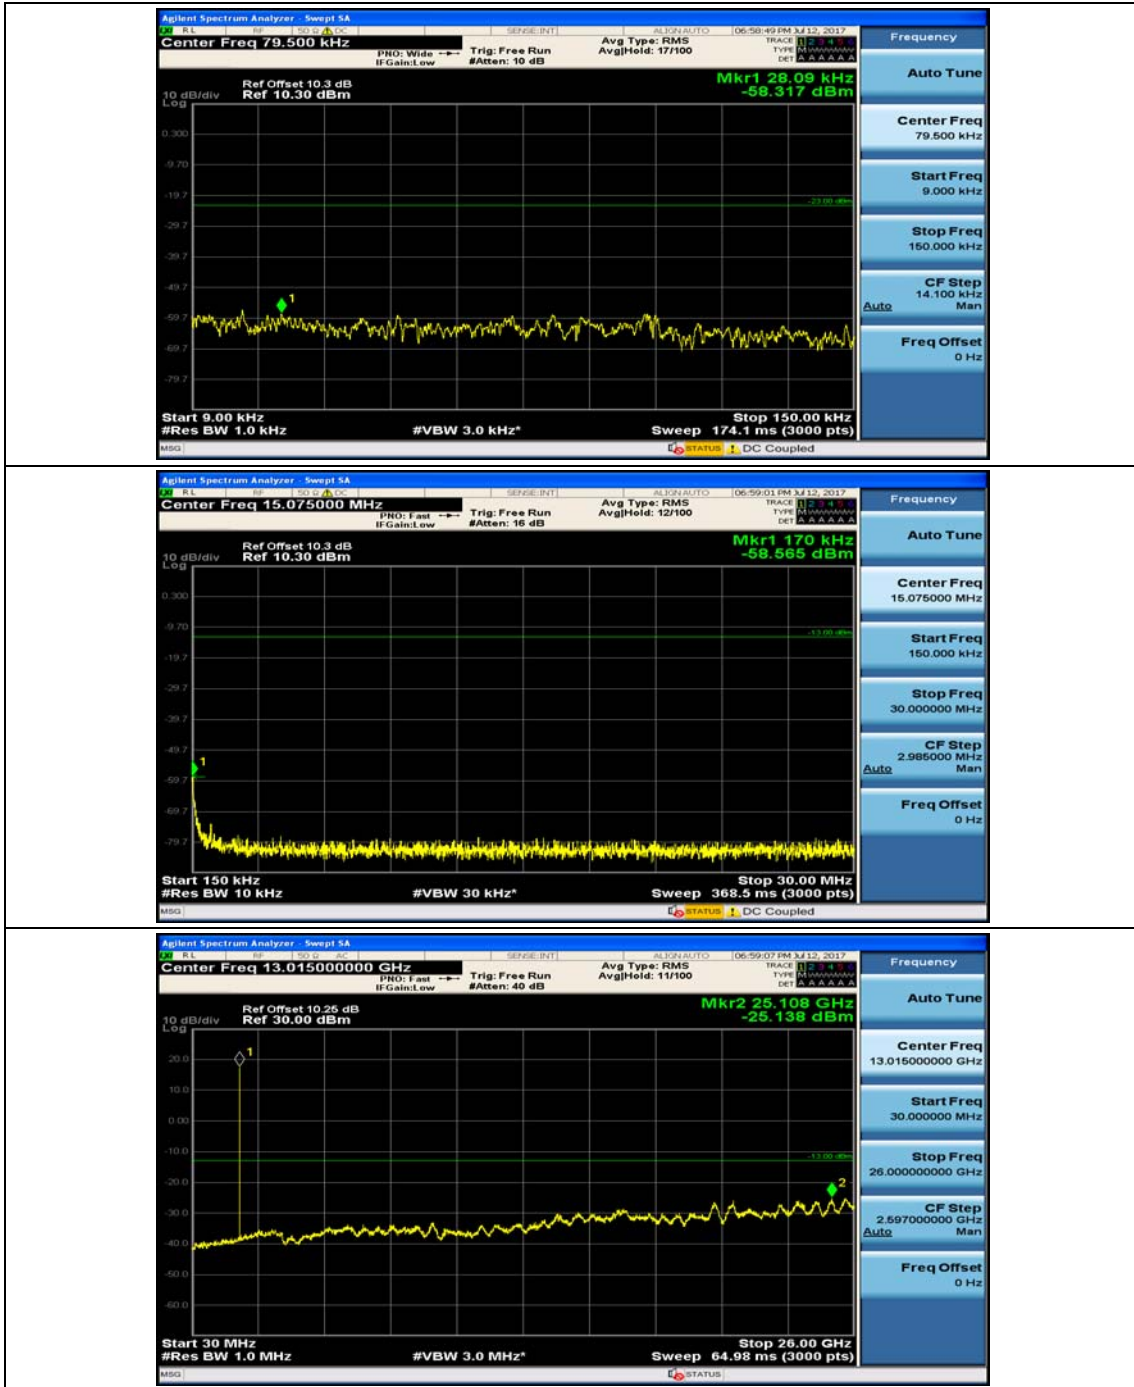

### Channel Bandwidth: 3 MHz

### Channel Bandwidth: 5 MHz

### Channel Bandwidth: 10 MHz

Channel Bandwidth: 10 MHz\_HCH\_QPSK\_1RB#0