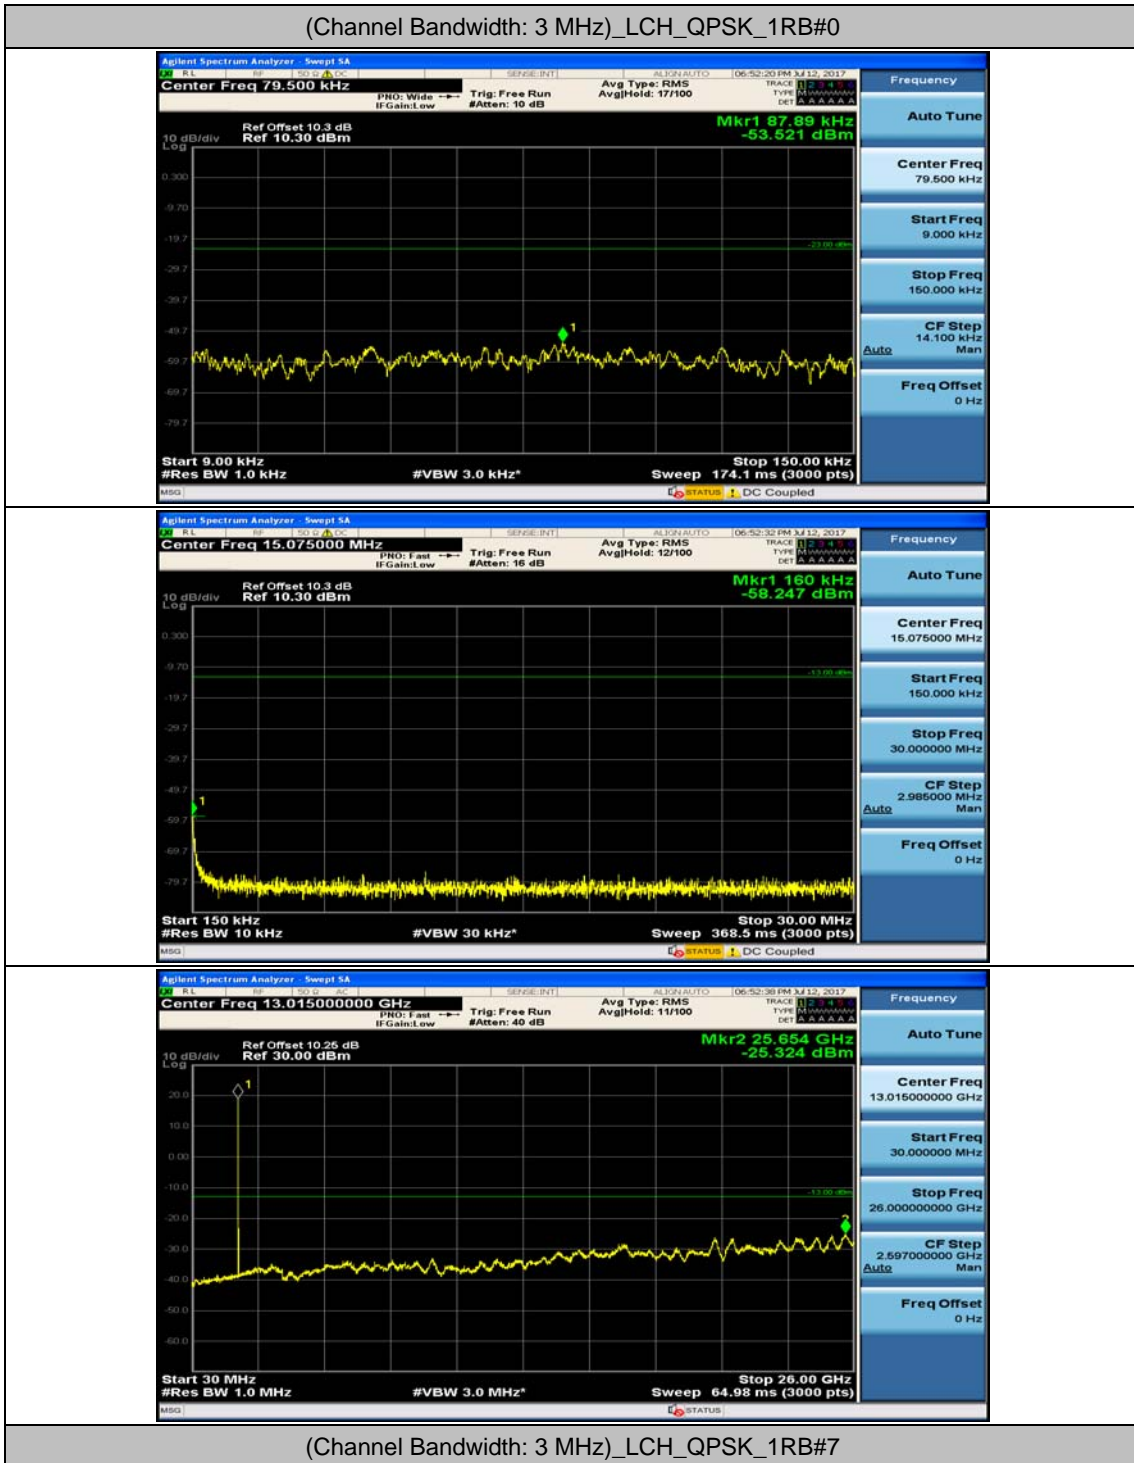

### Channel Bandwidth: 3 MHz

### Channel Bandwidth: 5 MHz