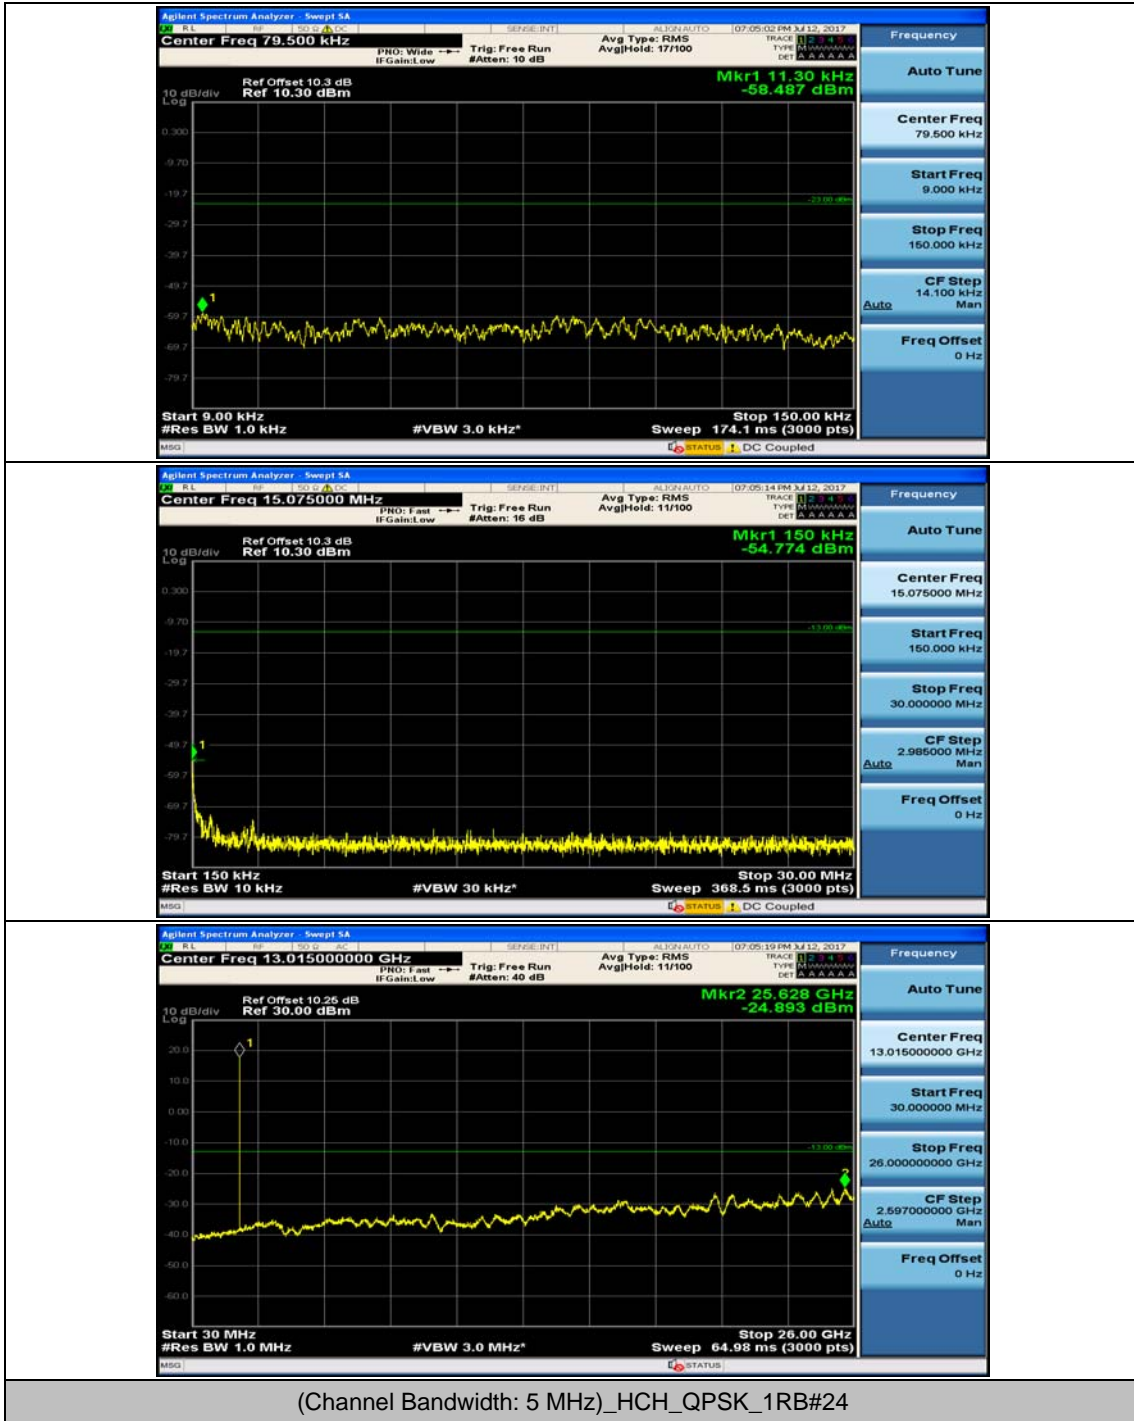

### Channel Bandwidth: 3 MHz

### Channel Bandwidth: 5 MHz

### Channel Bandwidth: 10 MHz

Channel Bandwidth: 10 MHz\_HCH\_QPSK\_1RB#0