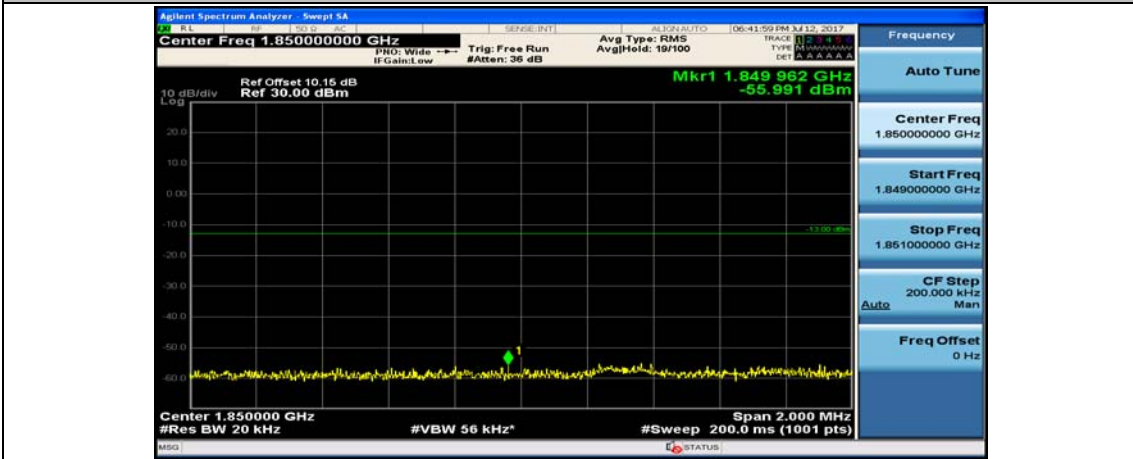

(Channel Bandwidth:20 MHz)_LCH_16QAM_1RB#49