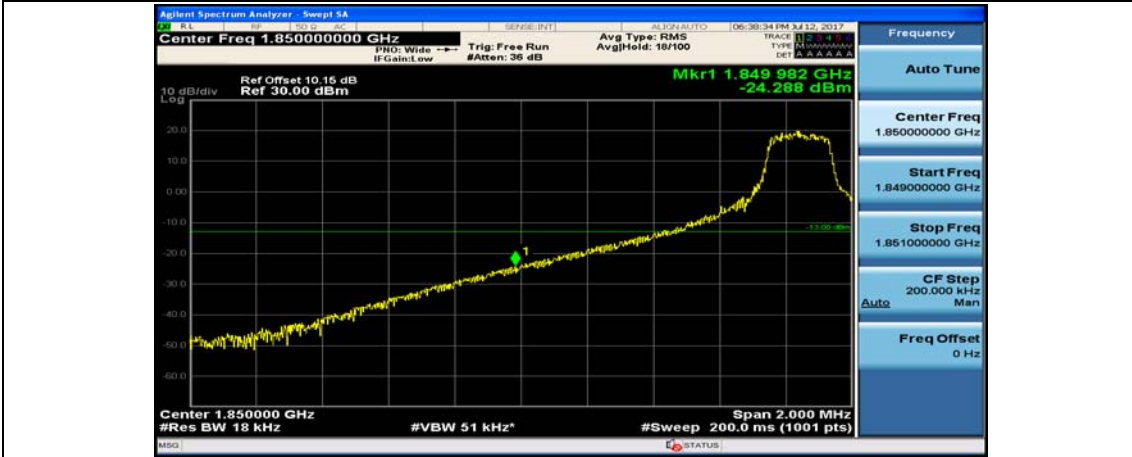

(Channel Bandwidth:15 MHz)\_HCH\_QPSK\_37RB#18

(Channel Bandwidth:15 MHz)\_HCH\_QPSK\_37RB#38

(Channel Bandwidth:15 MHz)\_HCH\_QPSK\_75RB#0

(Channel Bandwidth:15 MHz)\_LCH\_16QAM\_1RB#0

(Channel Bandwidth:15 MHz)\_LCH\_16QAM\_1RB#37