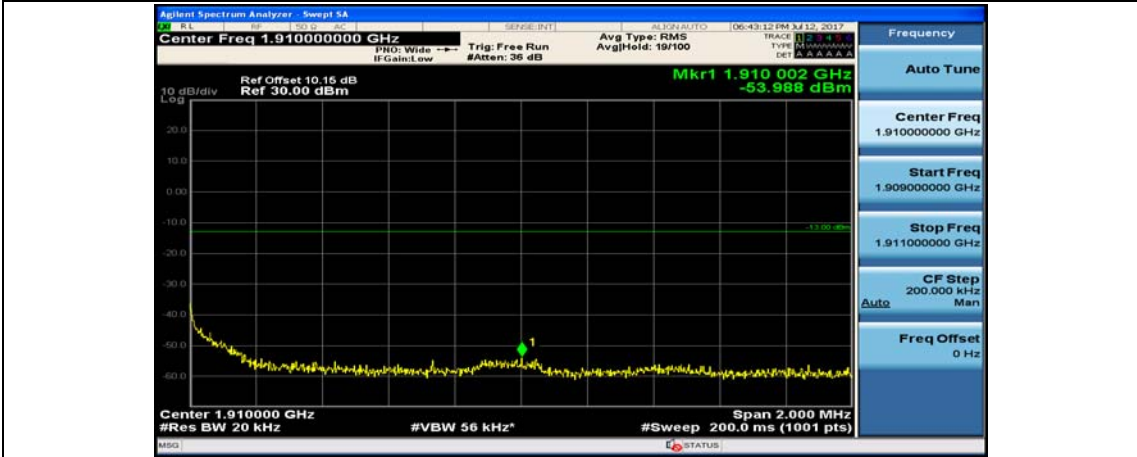

(Channel Bandwidth:20 MHz)\_LCH\_QPSK\_50RB#50

(Channel Bandwidth:20 MHz)\_LCH\_QPSK\_100RB#0

(Channel Bandwidth:20 MHz)\_HCH\_QPSK\_1RB#0

(Channel Bandwidth:20 MHz)\_HCH\_QPSK\_1RB#49

(Channel Bandwidth:20 MHz)\_HCH\_QPSK\_1RB#99