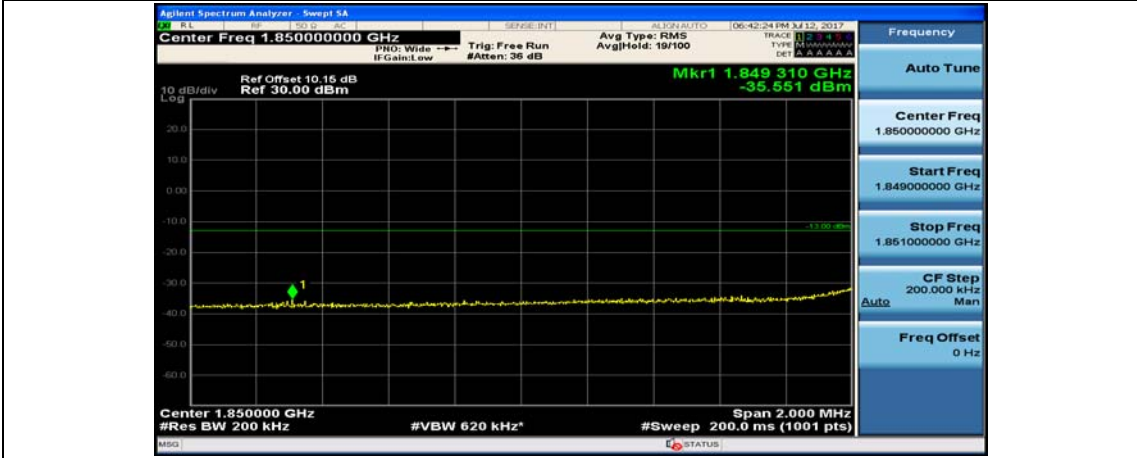

(Channel Bandwidth:20 MHz)_LCH_QPSK_50RB#50