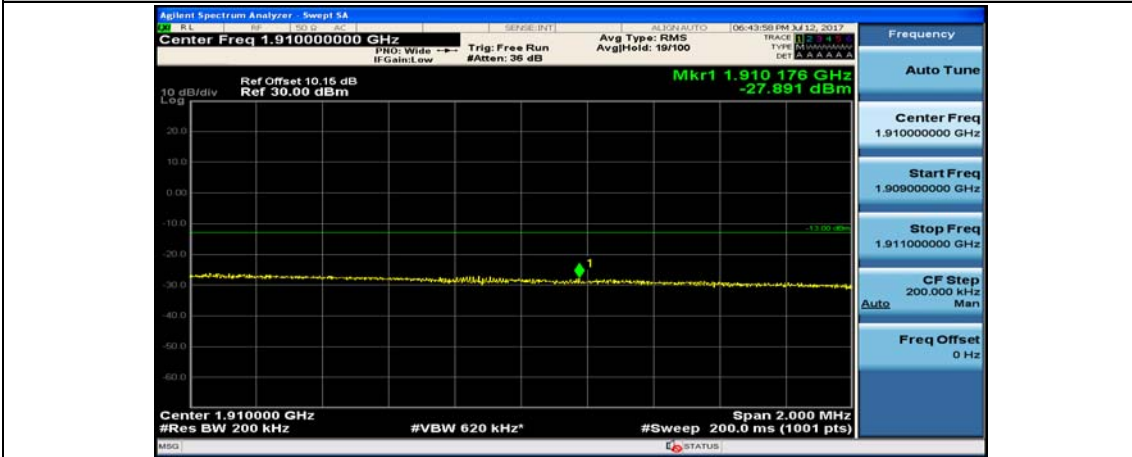

(Channel Bandwidth:20 MHz)_HCH_QPSK_50RB#25