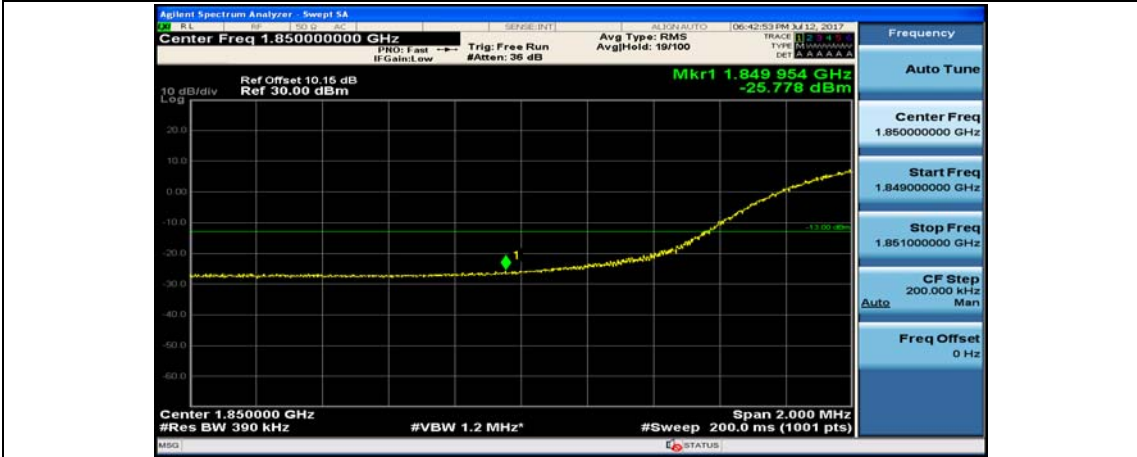

(Channel Bandwidth:20 MHz)_LCH_QPSK_100RB#0