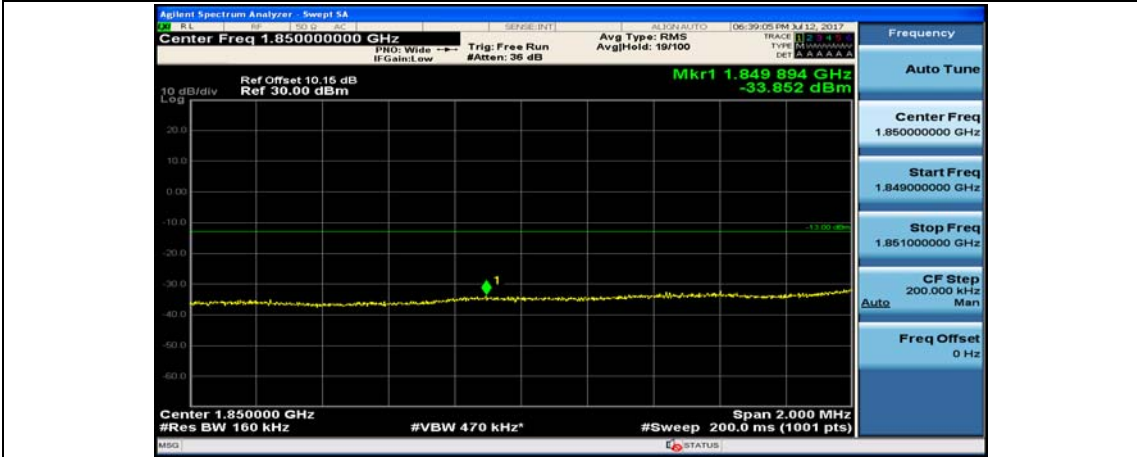

Channel Bandwidth: 15 MHz

(Channel Bandwidth:15 MHz)\_LCH\_QPSK\_1RB#74

(Channel Bandwidth:15 MHz)\_LCH\_QPSK\_37RB#0

(Channel Bandwidth:15 MHz)\_LCH\_QPSK\_37RB#18

(Channel Bandwidth:15 MHz)\_LCH\_QPSK\_37RB#38