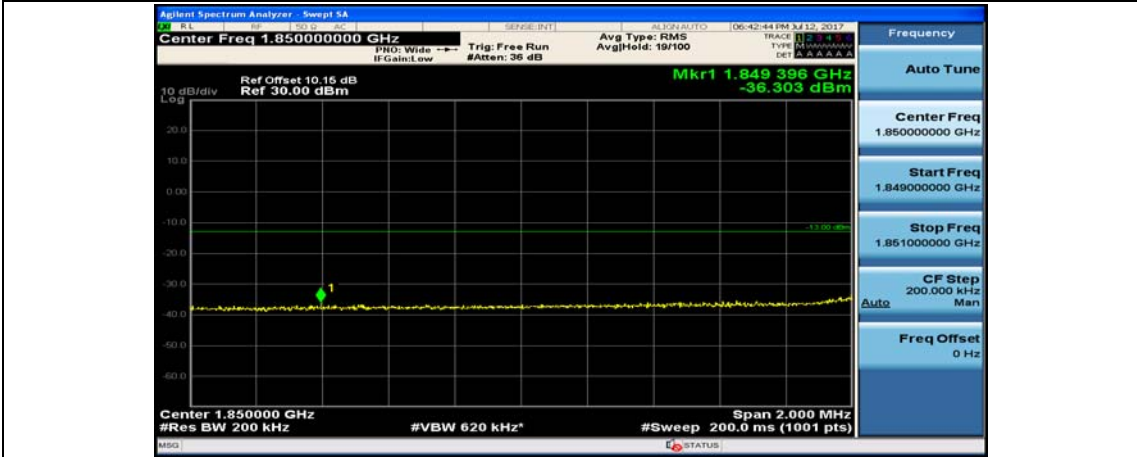

(Channel Bandwidth:20 MHz)\_LCH\_16QAM\_1RB#49

(Channel Bandwidth:20 MHz)\_LCH\_16QAM\_1RB#99

(Channel Bandwidth:20 MHz)\_LCH\_16QAM\_50RB#0

(Channel Bandwidth:20 MHz)\_LCH\_16QAM\_50RB#25

(Channel Bandwidth:20 MHz)\_LCH\_16QAM\_50RB#50