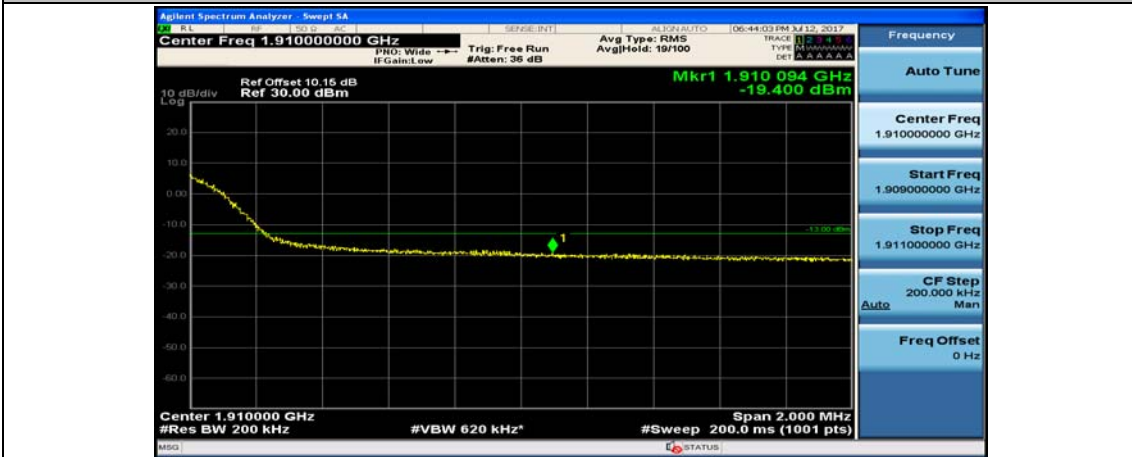

(Channel Bandwidth:20 MHz)_HCH_QPSK_50RB#50