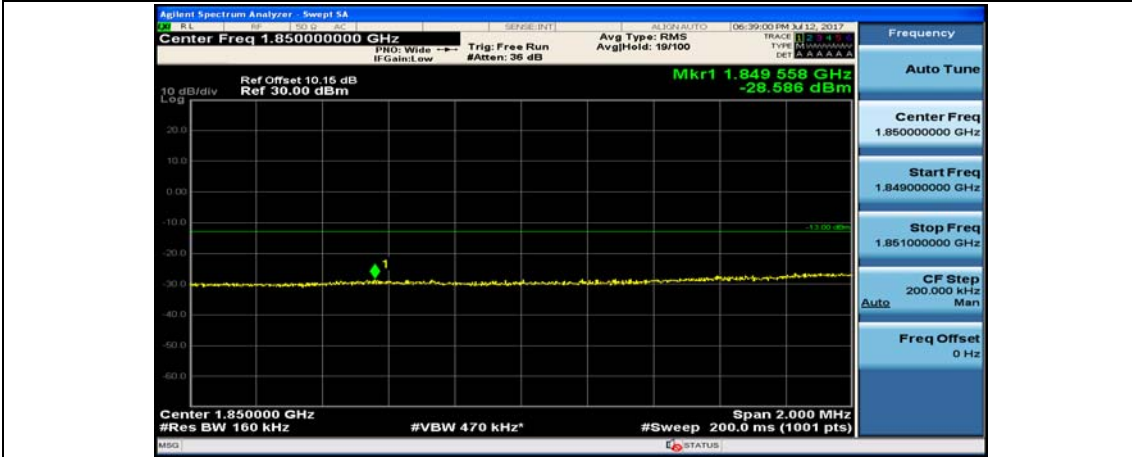

Channel Bandwidth: 15 MHz

(Channel Bandwidth:15 MHz)\_LCH\_QPSK\_1RB#74

(Channel Bandwidth:15 MHz)\_LCH\_QPSK\_37RB#0

(Channel Bandwidth:15 MHz)\_LCH\_QPSK\_37RB#18

(Channel Bandwidth:15 MHz)\_LCH\_QPSK\_37RB#38

(Channel Bandwidth:15 MHz)\_LCH\_QPSK\_75RB#0

(Channel Bandwidth:15 MHz)\_HCH\_QPSK\_1RB#0

(Channel Bandwidth:15 MHz)\_HCH\_QPSK\_1RB#37

(Channel Bandwidth:15 MHz)\_HCH\_QPSK\_1RB#74

(Channel Bandwidth:15 MHz)\_HCH\_QPSK\_37RB#0