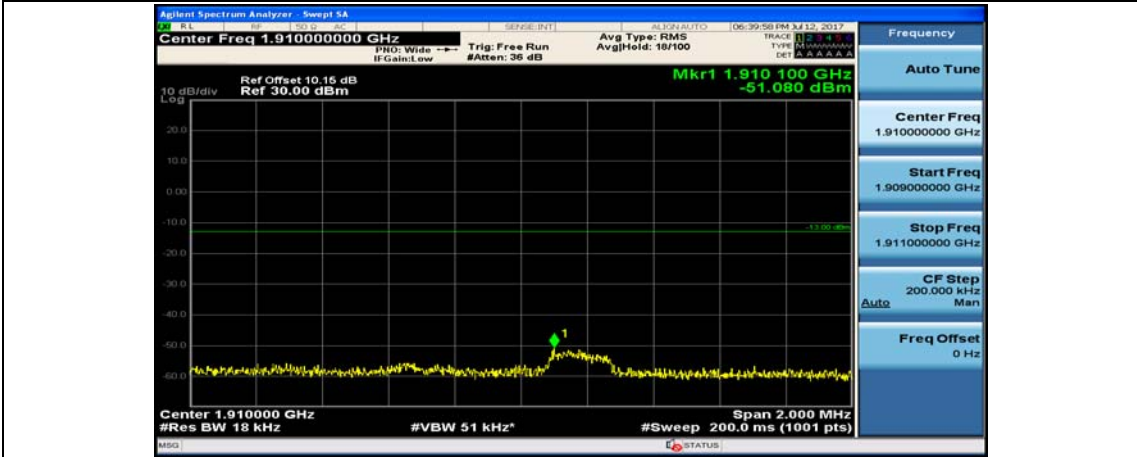

(Channel Bandwidth:15 MHz)_HCH_QPSK_1RB#37