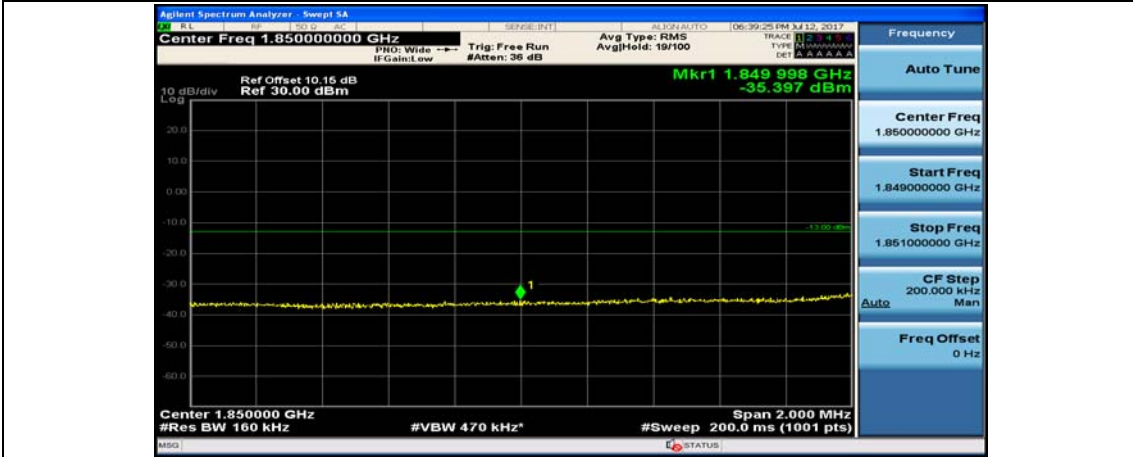

(Channel Bandwidth:15 MHz)\_LCH\_16QAM\_1RB#74

(Channel Bandwidth:15 MHz)\_LCH\_16QAM\_37RB#0

(Channel Bandwidth:15 MHz)\_LCH\_16QAM\_37RB#18

(Channel Bandwidth:15 MHz)\_LCH\_16QAM\_37RB#38

(Channel Bandwidth:15 MHz)\_LCH\_16QAM\_75RB#0