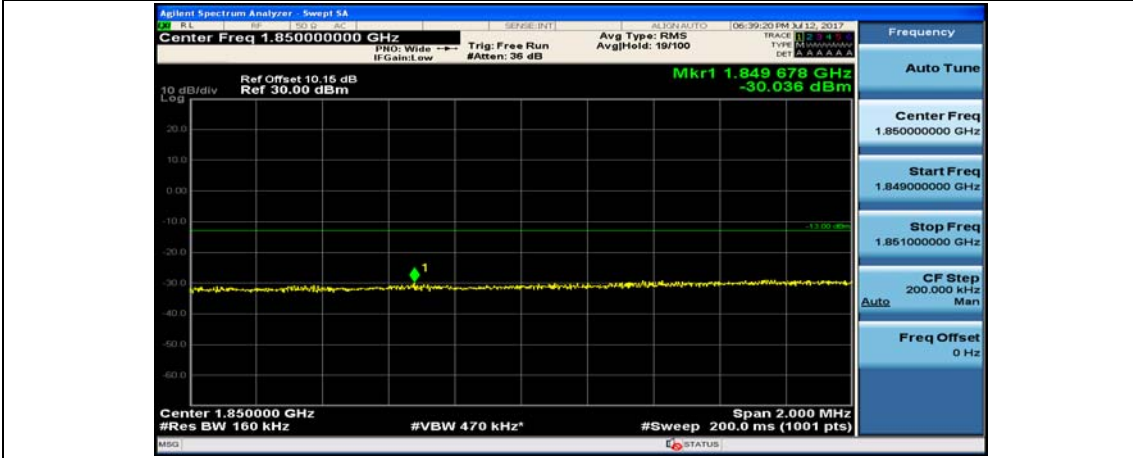

(Channel Bandwidth:15 MHz)_LCH_16QAM_37RB#18