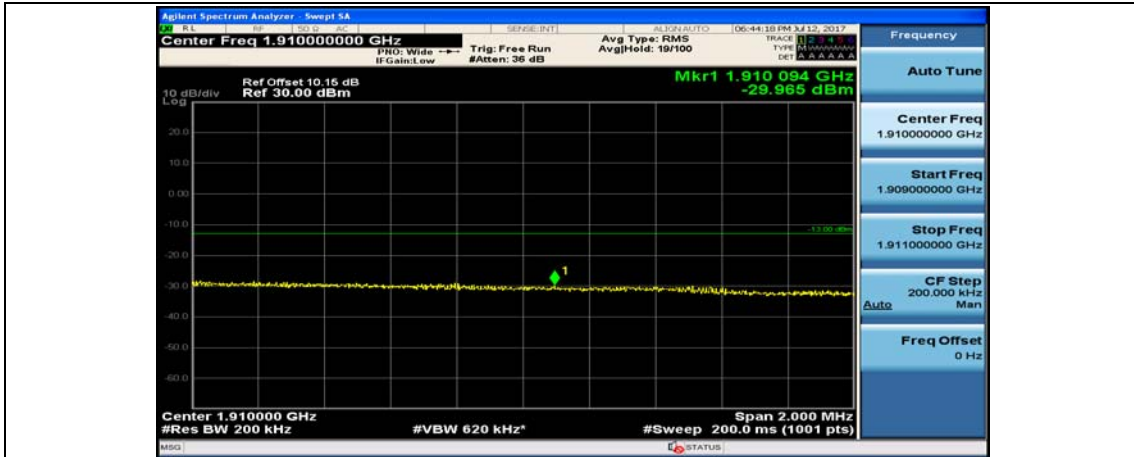

(Channel Bandwidth:20 MHz)_HCH_16QAM_50RB#25