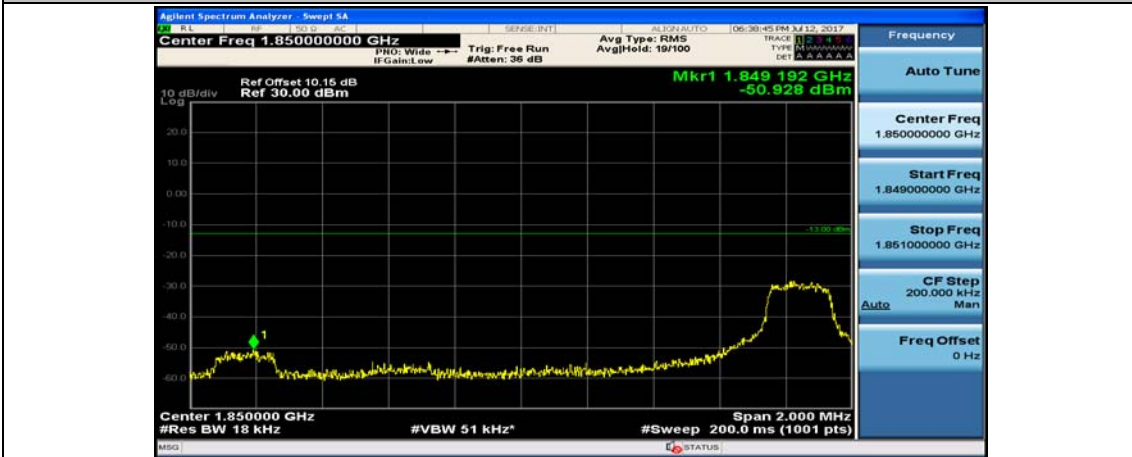

(Channel Bandwidth:15 MHz)\_HCH\_QPSK\_37RB#18

(Channel Bandwidth:15 MHz)\_HCH\_QPSK\_37RB#38

(Channel Bandwidth:15 MHz)\_HCH\_QPSK\_75RB#0

(Channel Bandwidth:15 MHz)\_LCH\_16QAM\_1RB#0

(Channel Bandwidth:15 MHz)\_LCH\_16QAM\_1RB#37

(Channel Bandwidth:15 MHz)\_LCH\_16QAM\_1RB#74

(Channel Bandwidth:15 MHz)\_LCH\_16QAM\_37RB#0

(Channel Bandwidth:15 MHz)\_LCH\_16QAM\_37RB#18

(Channel Bandwidth:15 MHz)\_LCH\_16QAM\_37RB#38

(Channel Bandwidth:15 MHz)\_LCH\_16QAM\_75RB#0