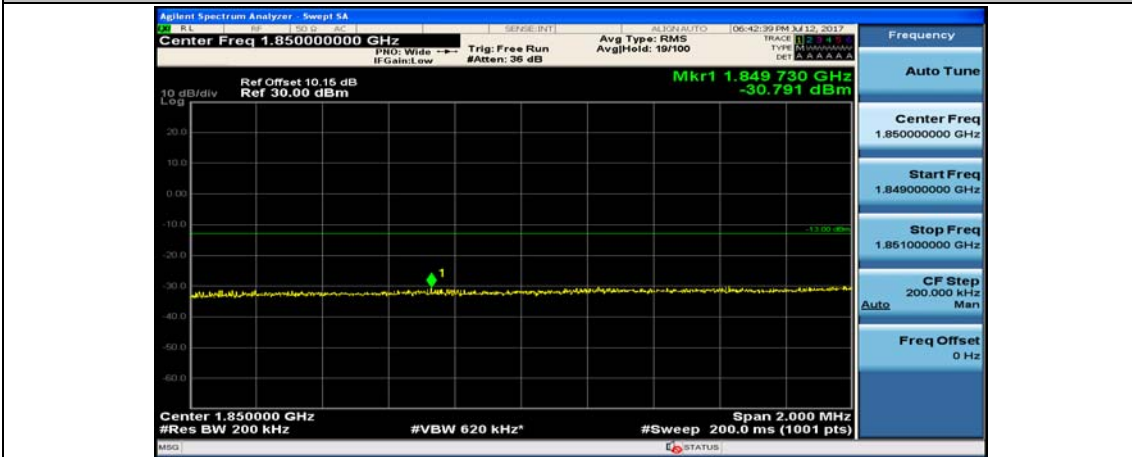

(Channel Bandwidth:20 MHz)\_LCH\_16QAM\_1RB#49

(Channel Bandwidth:20 MHz)\_LCH\_16QAM\_1RB#99

(Channel Bandwidth:20 MHz)\_LCH\_16QAM\_50RB#0

(Channel Bandwidth:20 MHz)\_LCH\_16QAM\_50RB#25

(Channel Bandwidth:20 MHz)\_LCH\_16QAM\_50RB#50

(Channel Bandwidth:20 MHz)\_LCH\_16QAM\_100RB#0

(Channel Bandwidth:20 MHz)\_HCH\_16QAM\_1RB#0

(Channel Bandwidth:20 MHz)\_HCH\_16QAM\_1RB#49

(Channel Bandwidth:20 MHz)\_HCH\_16QAM\_1RB#99

(Channel Bandwidth:20 MHz)\_HCH\_16QAM\_50RB#0