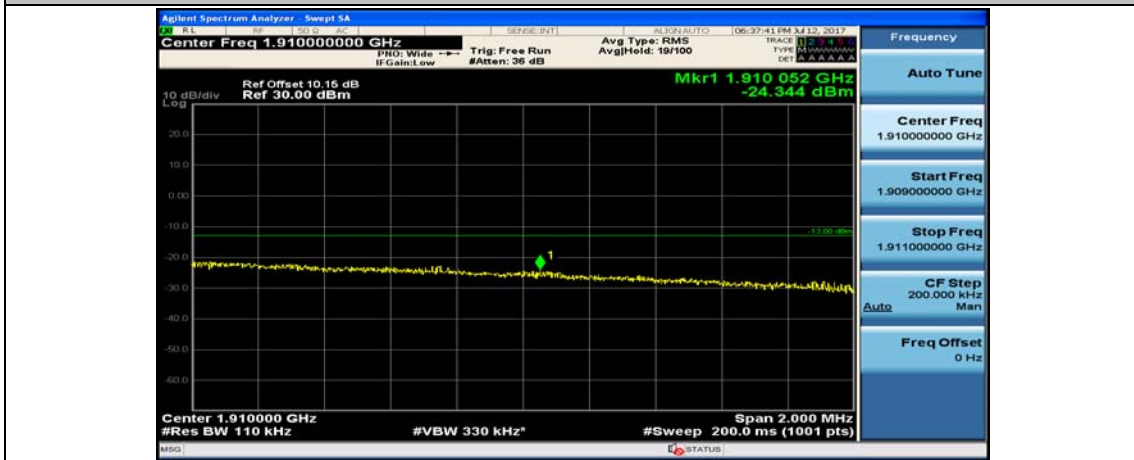

Channel Bandwidth: 10 MHz\_HCH\_16QAM\_1RB#49

Channel Bandwidth: 10 MHz\_HCH\_16QAM\_25RB#0

Channel Bandwidth: 10 MHz\_HCH\_16QAM\_25RB#12

Channel Bandwidth: 10 MHz\_HCH\_16QAM\_25RB#25

Channel Bandwidth: 10 MHz\_HCH\_16QAM\_50RB#0

Channel Bandwidth: 15 MHz

(Channel Bandwidth:15 MHz)\_LCH\_QPSK\_1RB#74

(Channel Bandwidth:15 MHz)\_LCH\_QPSK\_37RB#0

(Channel Bandwidth:15 MHz)\_LCH\_QPSK\_37RB#18

(Channel Bandwidth:15 MHz)\_LCH\_QPSK\_37RB#38