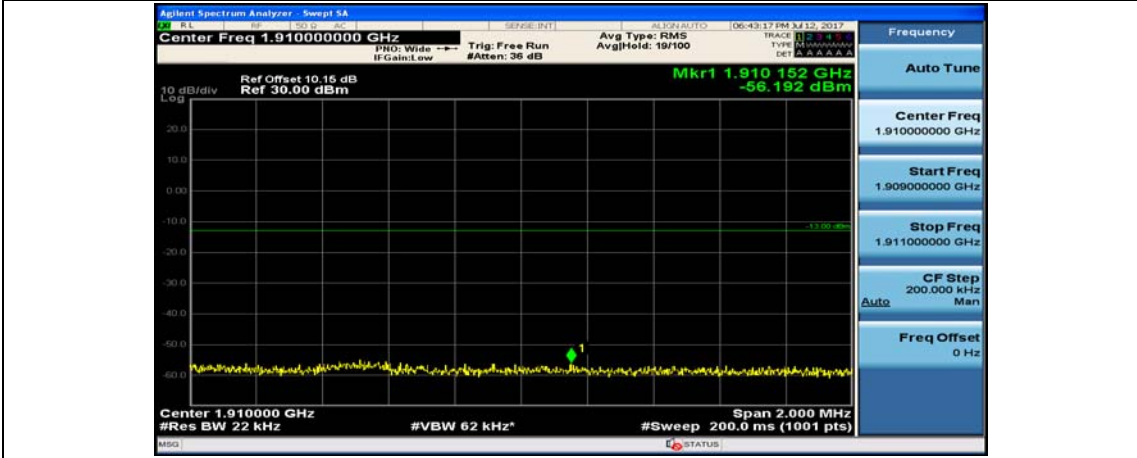

(Channel Bandwidth:20 MHz)\_LCH\_QPSK\_50RB#50

(Channel Bandwidth:20 MHz)\_LCH\_QPSK\_100RB#0

(Channel Bandwidth:20 MHz)\_HCH\_QPSK\_1RB#0

(Channel Bandwidth:20 MHz)\_HCH\_QPSK\_1RB#49

(Channel Bandwidth:20 MHz)\_HCH\_QPSK\_1RB#99