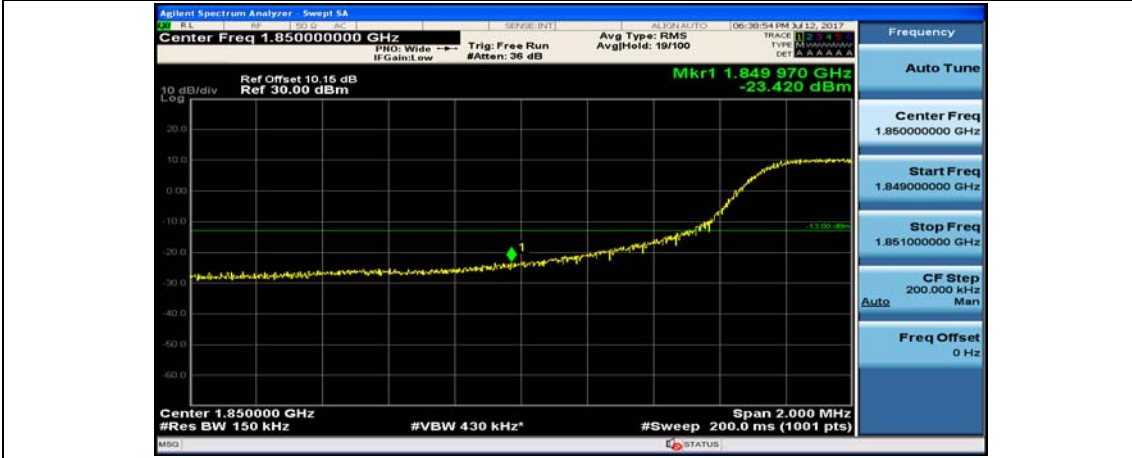

Channel Bandwidth: 10 MHz\_HCH\_16QAM\_1RB#49

Channel Bandwidth: 10 MHz\_HCH\_16QAM\_25RB#0

Channel Bandwidth: 10 MHz\_HCH\_16QAM\_25RB#12

Channel Bandwidth: 10 MHz\_HCH\_16QAM\_25RB#25

Channel Bandwidth: 10 MHz\_HCH\_16QAM\_50RB#0

Channel Bandwidth: 15 MHz

(Channel Bandwidth:15 MHz)\_LCH\_QPSK\_1RB#74

(Channel Bandwidth:15 MHz)\_LCH\_QPSK\_37RB#0

(Channel Bandwidth:15 MHz)\_LCH\_QPSK\_37RB#18

(Channel Bandwidth:15 MHz)\_LCH\_QPSK\_37RB#38