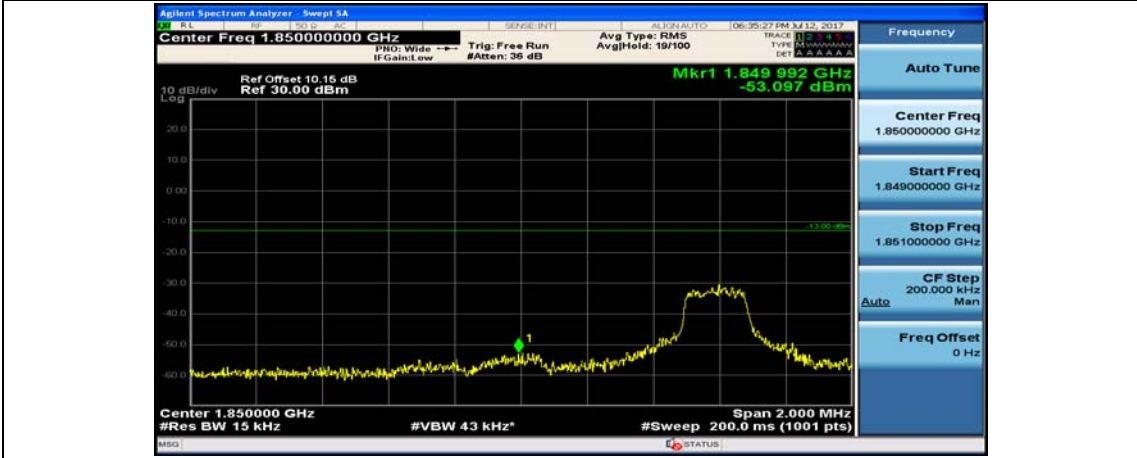

Channel Bandwidth: 10 MHz_LCH_16QAM_1RB#49