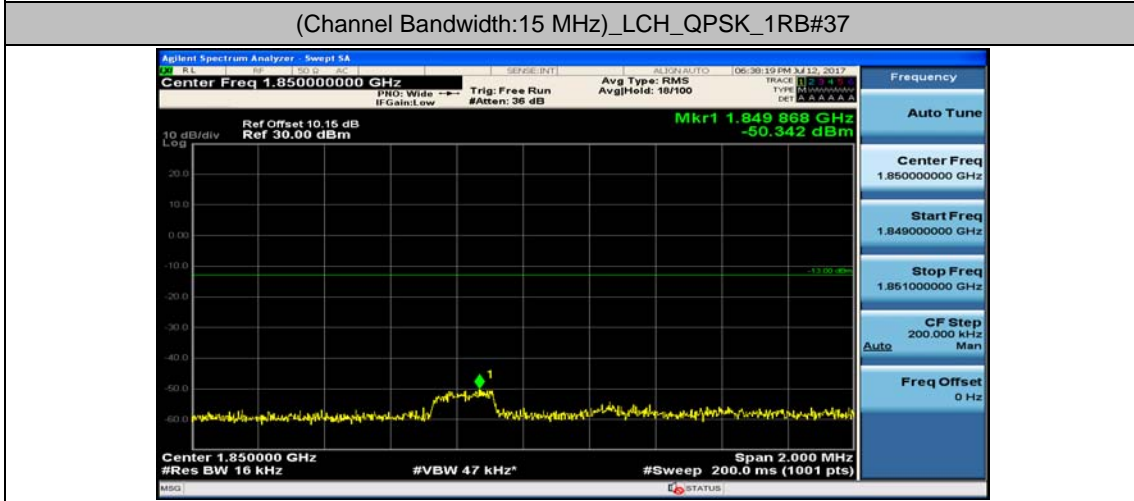

Channel Bandwidth: 10 MHz\_HCH\_16QAM\_1RB#49

Channel Bandwidth: 10 MHz\_HCH\_16QAM\_25RB#0

Channel Bandwidth: 10 MHz\_HCH\_16QAM\_25RB#12

Channel Bandwidth: 10 MHz\_HCH\_16QAM\_25RB#25

Channel Bandwidth: 10 MHz\_HCH\_16QAM\_50RB#0

Channel Bandwidth: 15 MHz

(Channel Bandwidth:15 MHz)\_LCH\_QPSK\_1RB#74

(Channel Bandwidth:15 MHz)\_LCH\_QPSK\_37RB#0

(Channel Bandwidth:15 MHz)\_LCH\_QPSK\_37RB#18

(Channel Bandwidth:15 MHz)\_LCH\_QPSK\_37RB#38