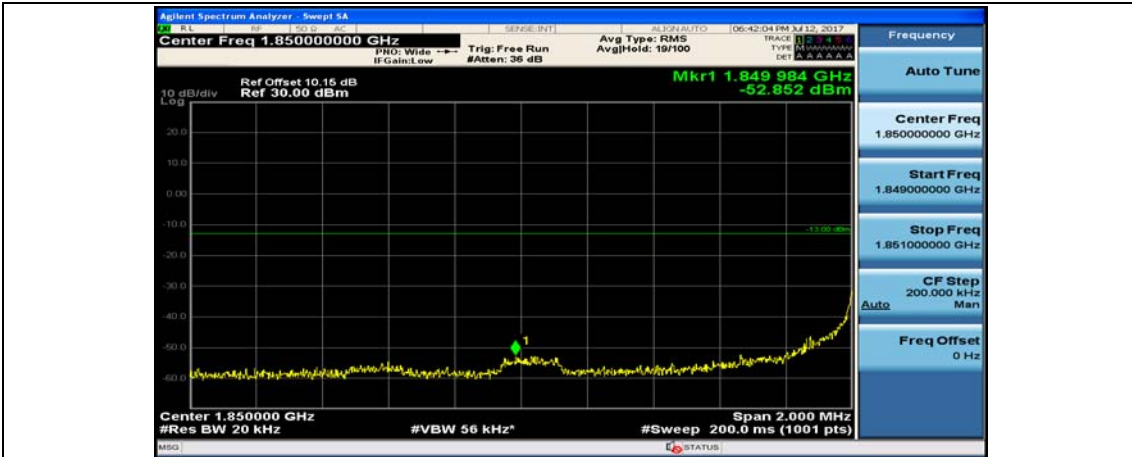

(Channel Bandwidth:20 MHz)_LCH_16QAM_1RB#99