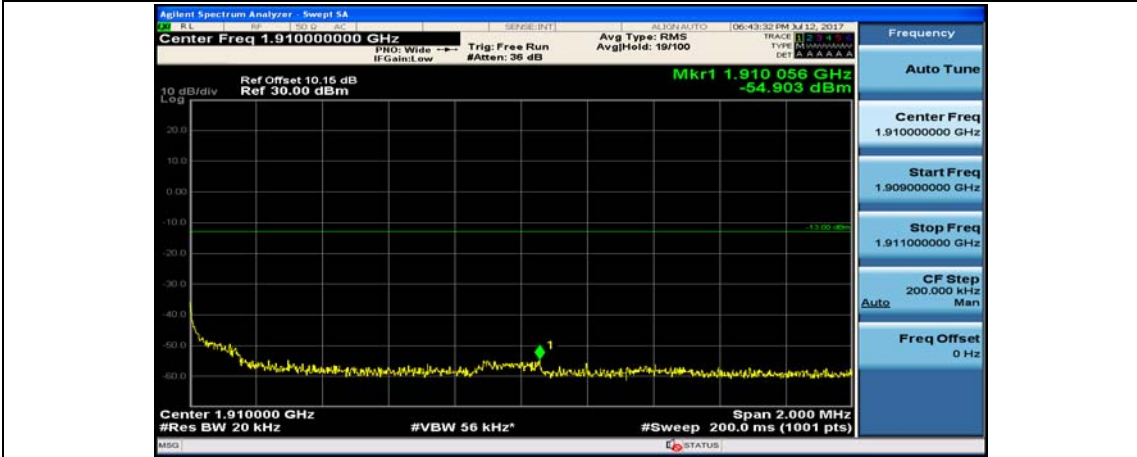

(Channel Bandwidth:20 MHz)_HCH_16QAM_1RB#0