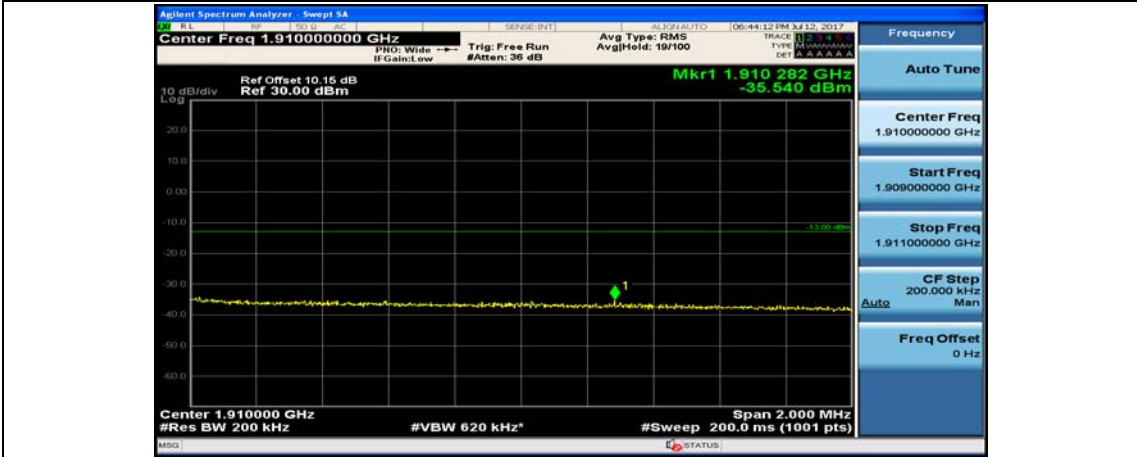

(Channel Bandwidth:20 MHz)\_LCH\_16QAM\_100RB#0

(Channel Bandwidth:20 MHz)\_HCH\_16QAM\_1RB#0

(Channel Bandwidth:20 MHz)\_HCH\_16QAM\_1RB#49

(Channel Bandwidth:20 MHz)\_HCH\_16QAM\_1RB#99

(Channel Bandwidth:20 MHz)\_HCH\_16QAM\_50RB#0