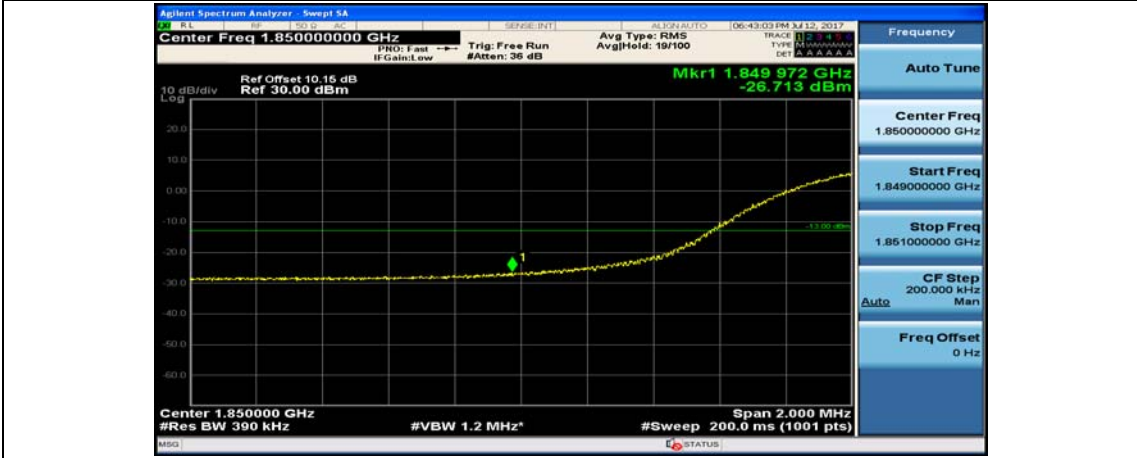

(Channel Bandwidth:20 MHz)_LCH_16QAM_100RB#0