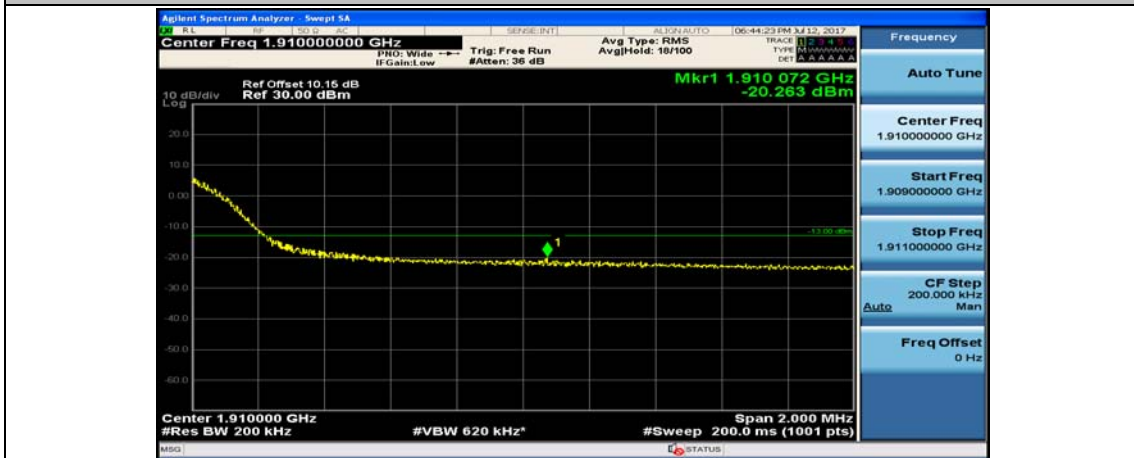

(Channel Bandwidth:20 MHz)_HCH_16QAM_50RB#50