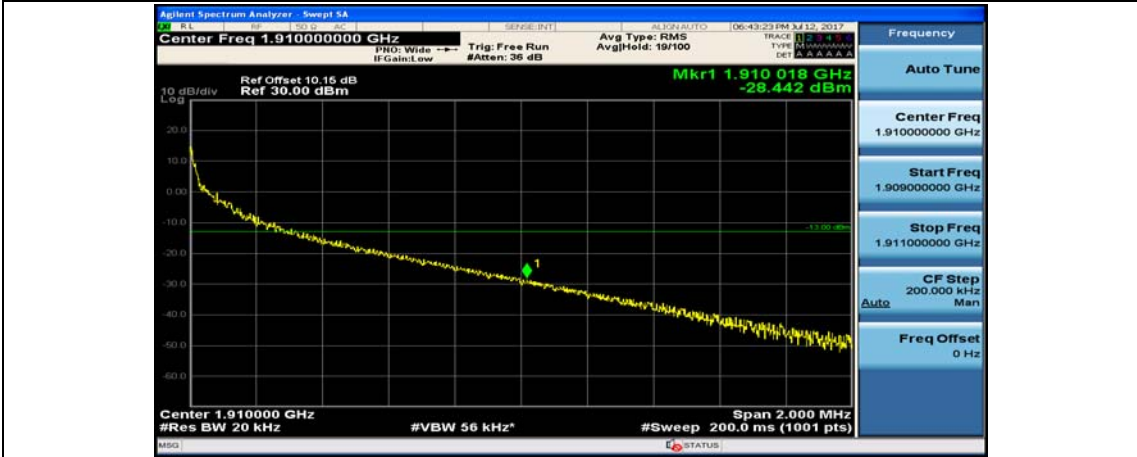

(Channel Bandwidth:20 MHz)\_LCH\_QPSK\_50RB#50

(Channel Bandwidth:20 MHz)\_LCH\_QPSK\_100RB#0

(Channel Bandwidth:20 MHz)\_HCH\_QPSK\_1RB#0

(Channel Bandwidth:20 MHz)\_HCH\_QPSK\_1RB#49

(Channel Bandwidth:20 MHz)\_HCH\_QPSK\_1RB#99