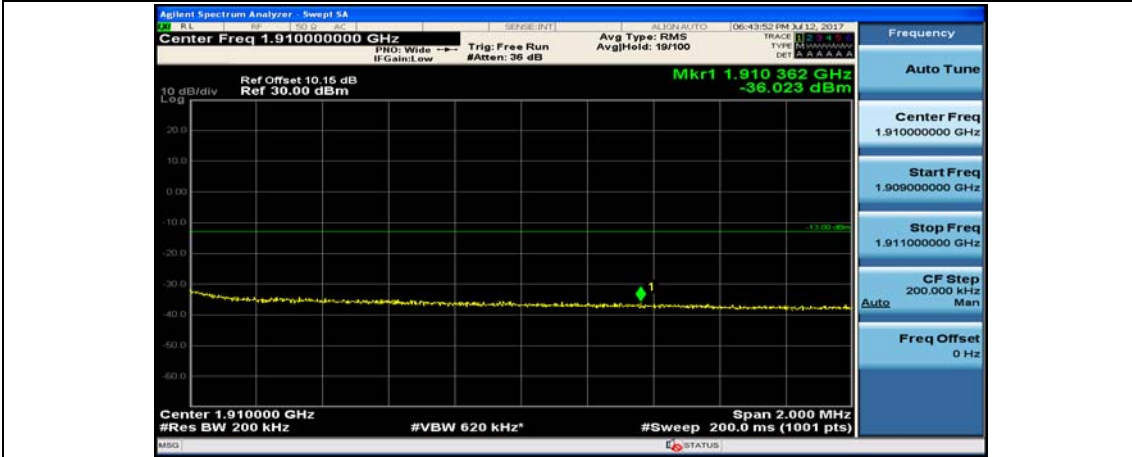

(Channel Bandwidth:20 MHz)_HCH_QPSK_50RB#0