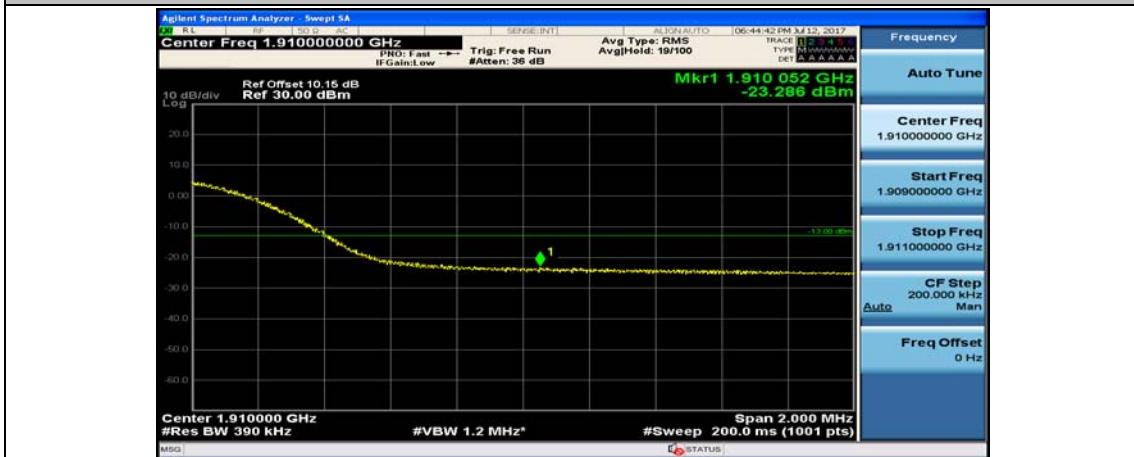

(Channel Bandwidth:20 MHz)_HCH_16QAM_100RB#0