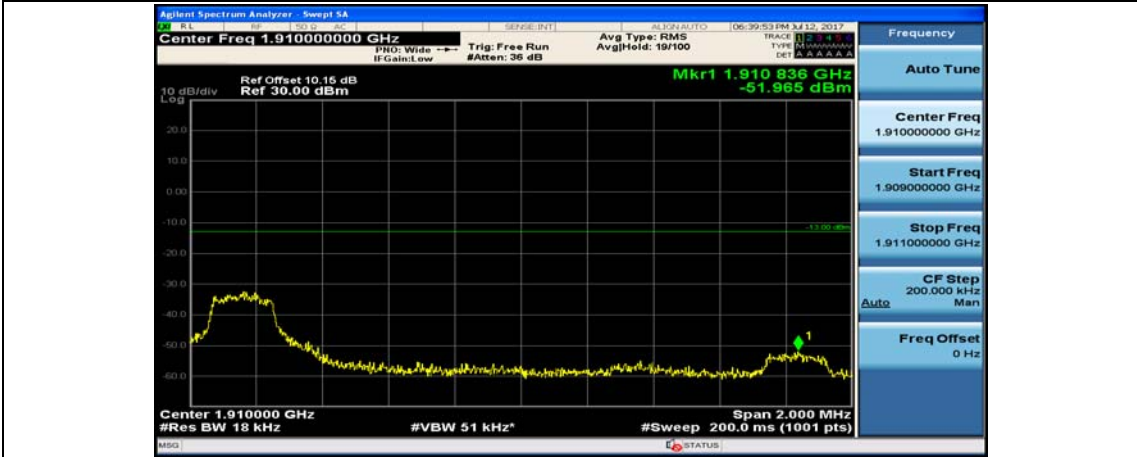

Channel Bandwidth: 15 MHz

(Channel Bandwidth:15 MHz)\_LCH\_QPSK\_1RB#74

(Channel Bandwidth:15 MHz)\_LCH\_QPSK\_37RB#0

(Channel Bandwidth:15 MHz)\_LCH\_QPSK\_37RB#18

(Channel Bandwidth:15 MHz)\_LCH\_QPSK\_37RB#38

(Channel Bandwidth:15 MHz)\_LCH\_QPSK\_75RB#0

(Channel Bandwidth:15 MHz)\_HCH\_QPSK\_1RB#0

(Channel Bandwidth:15 MHz)\_HCH\_QPSK\_1RB#37

(Channel Bandwidth:15 MHz)\_HCH\_QPSK\_1RB#74

(Channel Bandwidth:15 MHz)\_HCH\_QPSK\_37RB#0