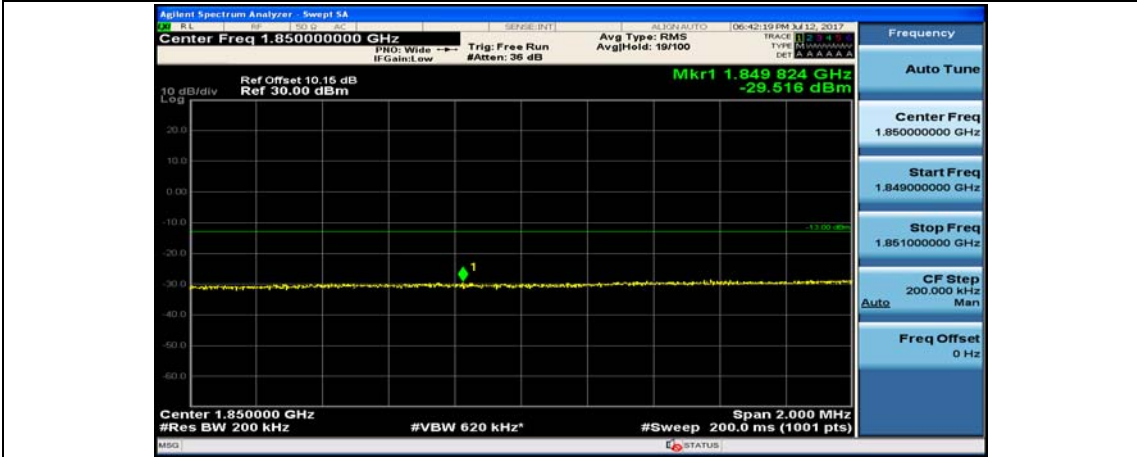

### Channel Bandwidth: 20 MHz

(Channel Bandwidth:20 MHz)\_LCH\_QPSK\_1RB#49

(Channel Bandwidth:20 MHz)\_LCH\_QPSK\_1RB#99

(Channel Bandwidth:20 MHz)\_LCH\_QPSK\_50RB#0

(Channel Bandwidth:20 MHz)\_LCH\_QPSK\_50RB#25