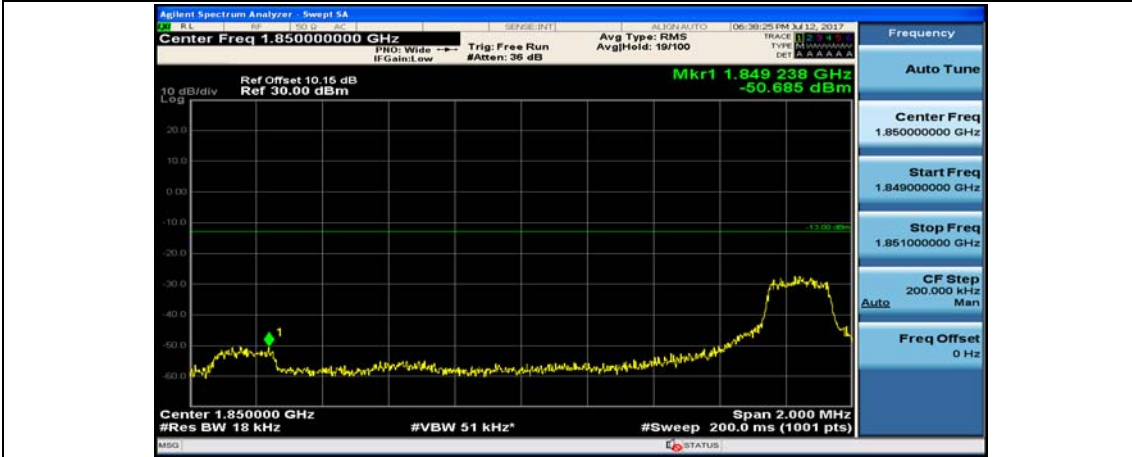

Channel Bandwidth: 10 MHz\_HCH\_16QAM\_1RB#49

Channel Bandwidth: 10 MHz\_HCH\_16QAM\_25RB#0

Channel Bandwidth: 10 MHz\_HCH\_16QAM\_25RB#12

Channel Bandwidth: 10 MHz\_HCH\_16QAM\_25RB#25

Channel Bandwidth: 10 MHz\_HCH\_16QAM\_50RB#0

Channel Bandwidth: 15 MHz

(Channel Bandwidth:15 MHz)\_LCH\_QPSK\_1RB#74

(Channel Bandwidth:15 MHz)\_LCH\_QPSK\_37RB#0

(Channel Bandwidth:15 MHz)\_LCH\_QPSK\_37RB#18

(Channel Bandwidth:15 MHz)\_LCH\_QPSK\_37RB#38