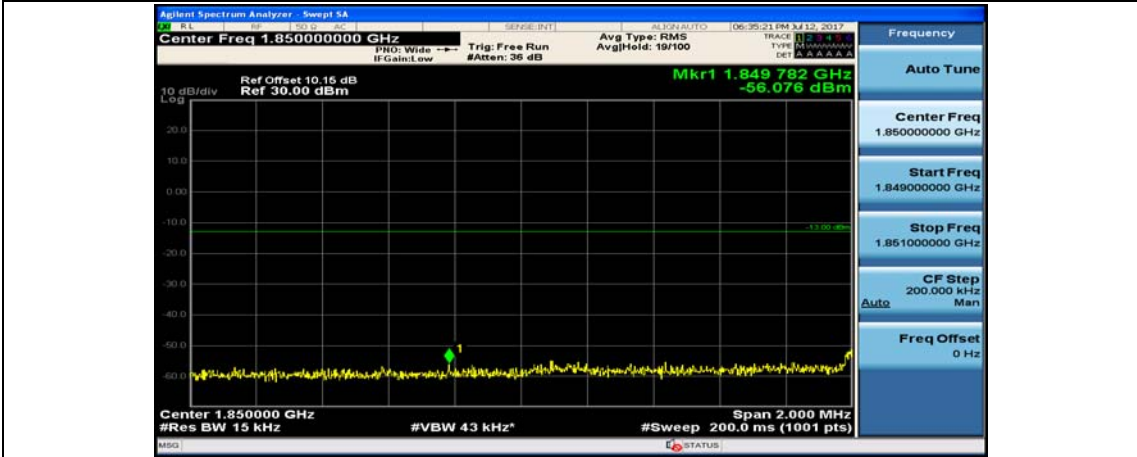

Channel Bandwidth: 10 MHz_LCH_16QAM_1RB#24