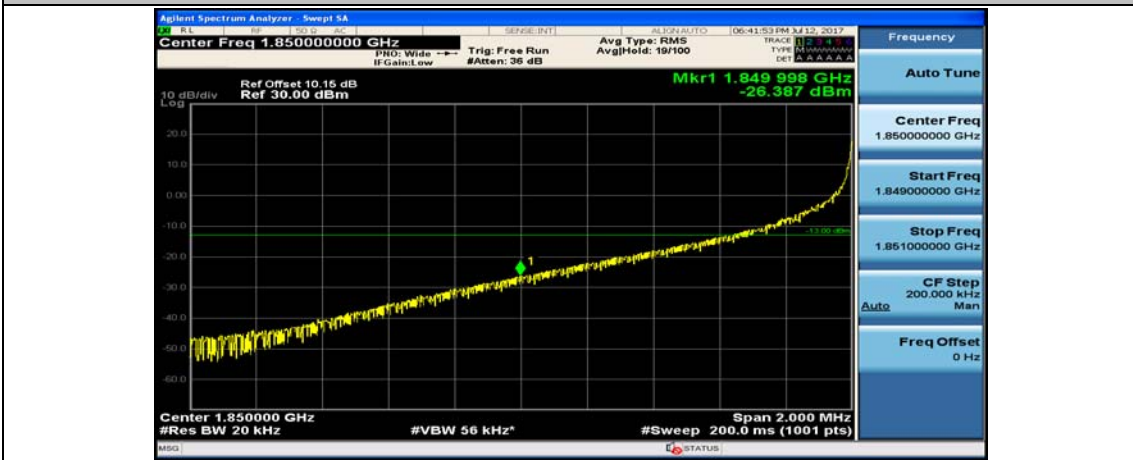

(Channel Bandwidth:20 MHz)\_HCH\_QPSK\_50RB#0

(Channel Bandwidth:20 MHz)\_HCH\_QPSK\_50RB#25

(Channel Bandwidth:20 MHz)\_HCH\_QPSK\_50RB#50

(Channel Bandwidth:20 MHz)\_HCH\_QPSK\_100RB#0

(Channel Bandwidth:20 MHz)\_LCH\_16QAM\_1RB#0