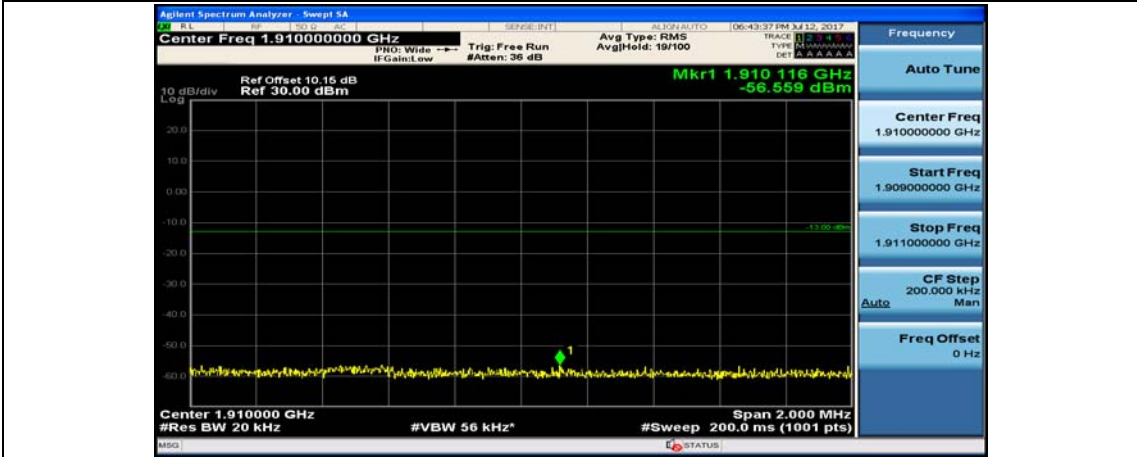

(Channel Bandwidth:20 MHz)\_LCH\_16QAM\_100RB#0

(Channel Bandwidth:20 MHz)\_HCH\_16QAM\_1RB#0

(Channel Bandwidth:20 MHz)\_HCH\_16QAM\_1RB#49

(Channel Bandwidth:20 MHz)\_HCH\_16QAM\_1RB#99

(Channel Bandwidth:20 MHz)\_HCH\_16QAM\_50RB#0