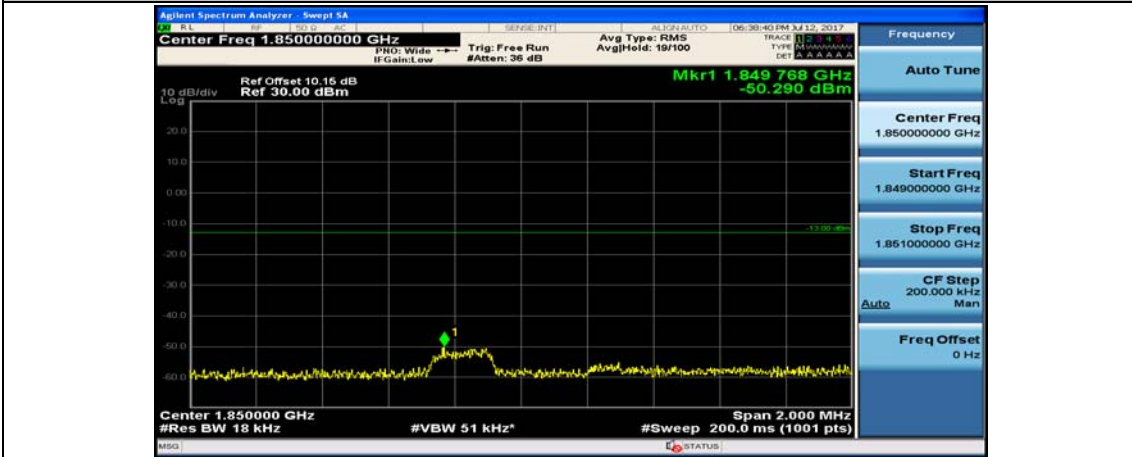

(Channel Bandwidth:15 MHz)\_HCH\_QPSK\_37RB#18

(Channel Bandwidth:15 MHz)\_HCH\_QPSK\_37RB#38

(Channel Bandwidth:15 MHz)\_HCH\_QPSK\_75RB#0

(Channel Bandwidth:15 MHz)\_LCH\_16QAM\_1RB#0

(Channel Bandwidth:15 MHz)\_LCH\_16QAM\_1RB#37