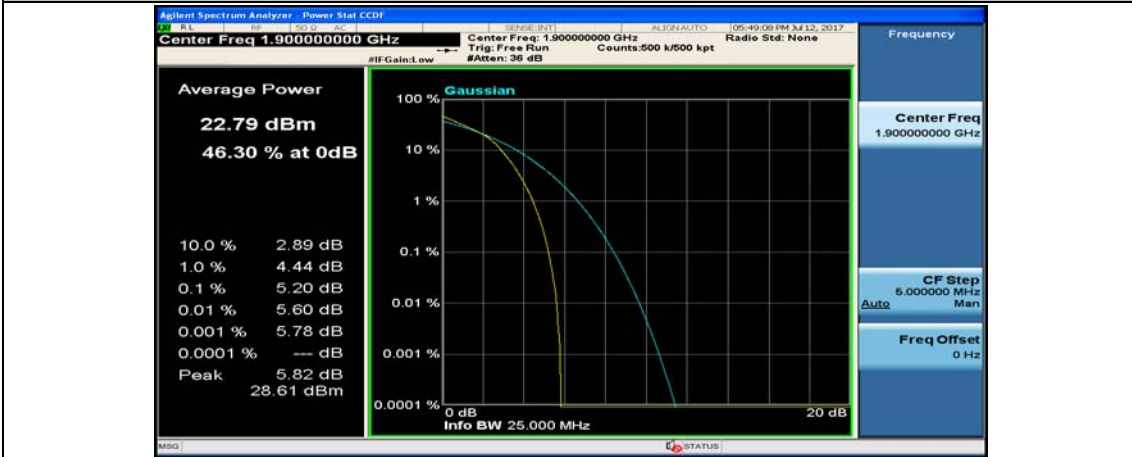

(Channel Bandwidth:20 MHz)_HCH_16QAM_50RB#0