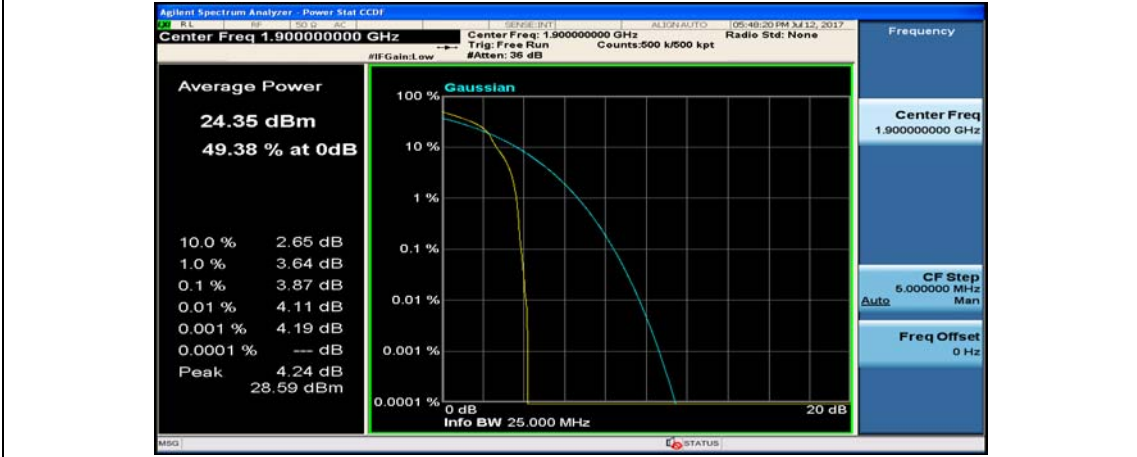

(Channel Bandwidth:20 MHz)_HCH_16QAM_1RB#0