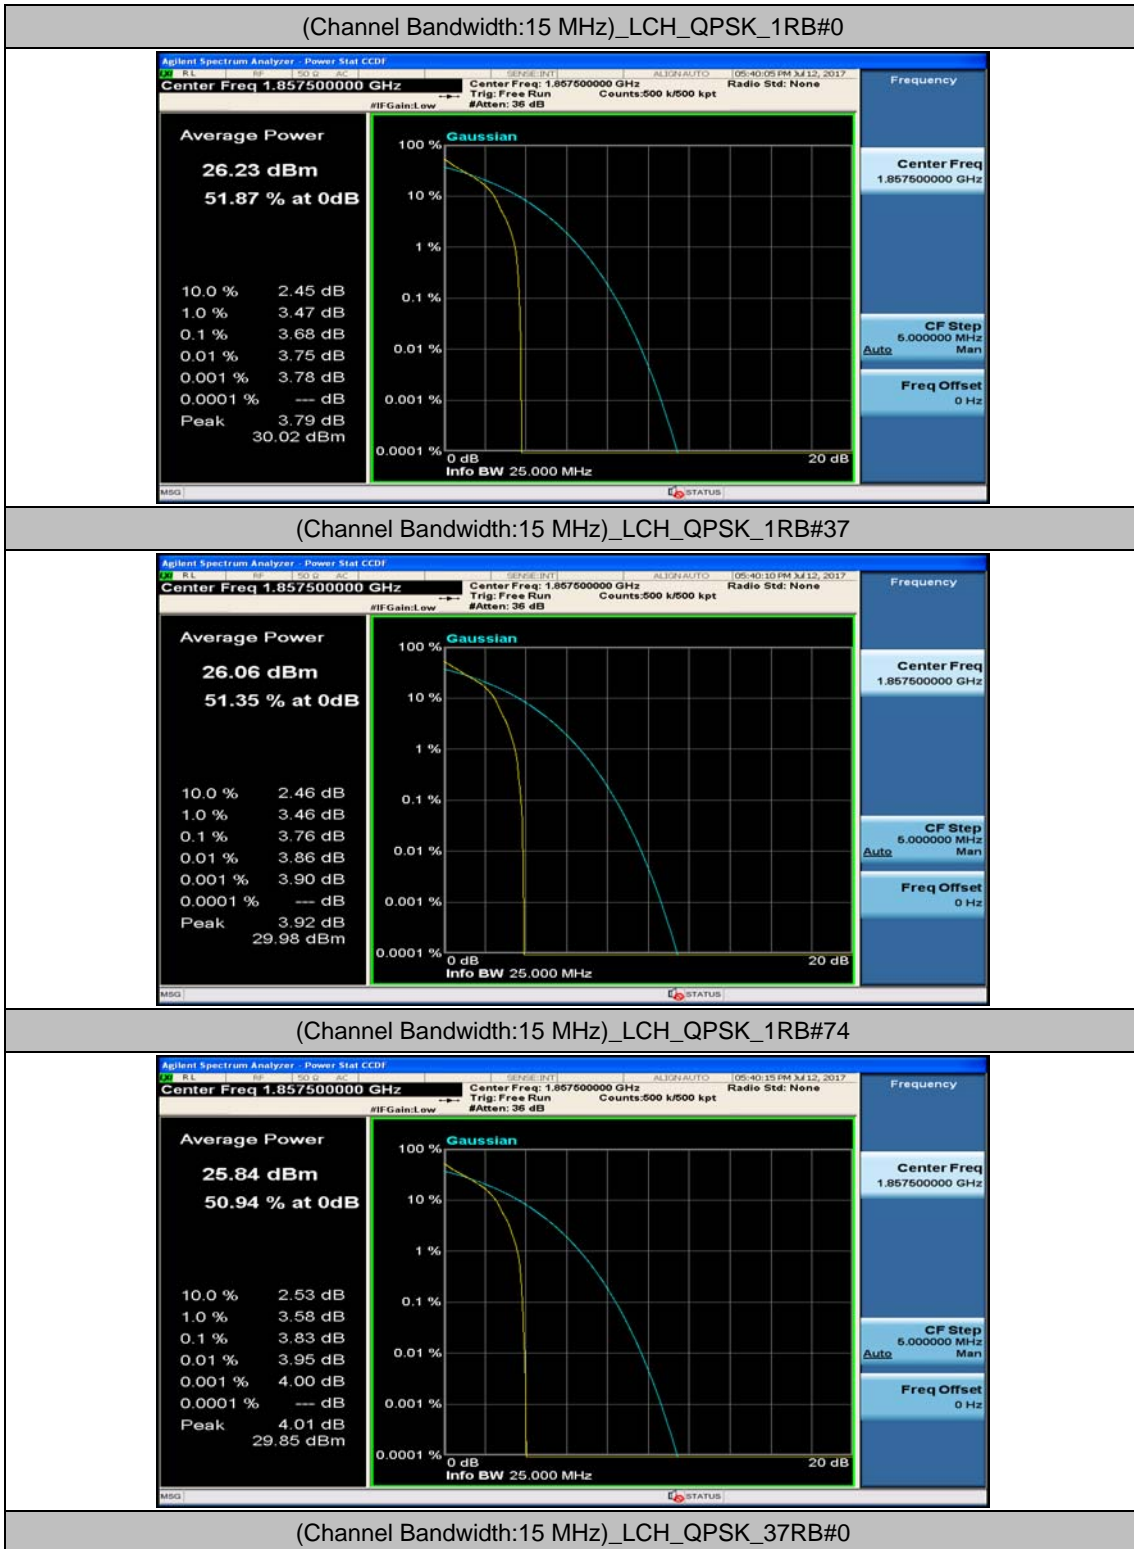

Channel Bandwidth: 10 MHz_HCH_16QAM_1RB#0

Channel Bandwidth: 10 MHz_HCH_16QAM_1RB#24

Channel Bandwidth: 15 MHz

(Channel Bandwidth:15 MHz)_LCH_QPSK_37RB#18

(Channel Bandwidth:15 MHz)_LCH_QPSK_37RB#38

(Channel Bandwidth:15 MHz)_LCH_QPSK_75RB#0