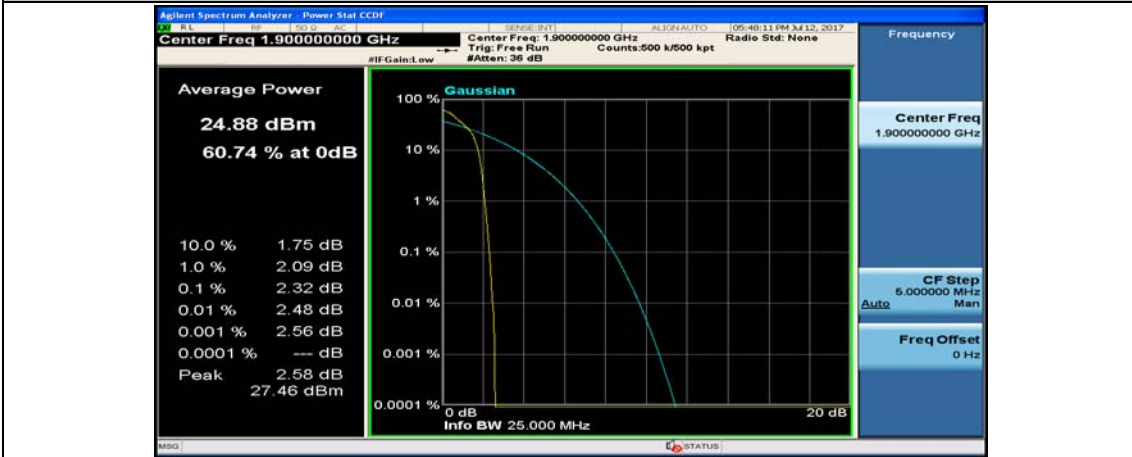

(Channel Bandwidth:20 MHz)_HCH_QPSK_1RB#99