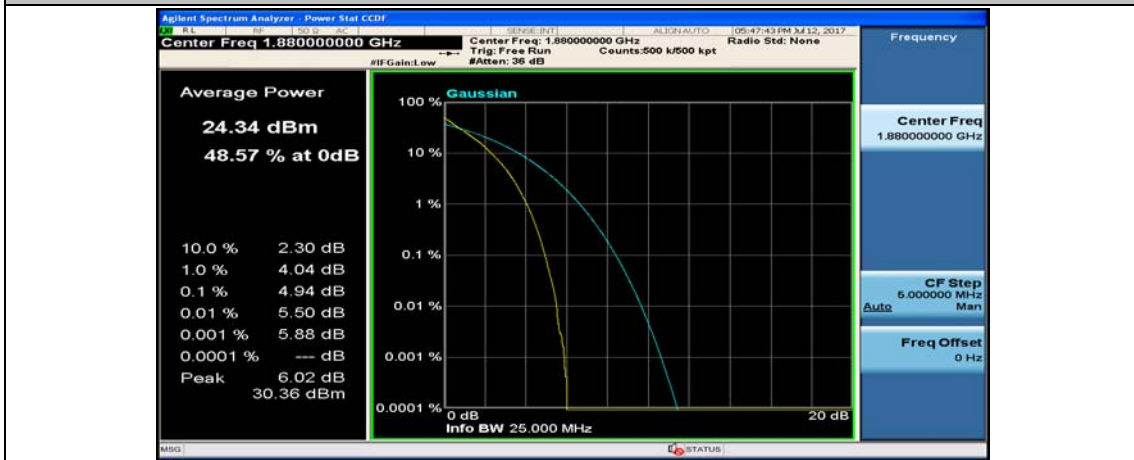

(Channel Bandwidth:20 MHz)_MCH_QPSK_1RB#99

(Channel Bandwidth:20 MHz)_MCH_QPSK_50RB#0

(Channel Bandwidth:20 MHz)_MCH_QPSK_50RB#25

(Channel Bandwidth:20 MHz)_MCH_QPSK_50RB#50

(Channel Bandwidth:20 MHz)_MCH_QPSK_100RB#0