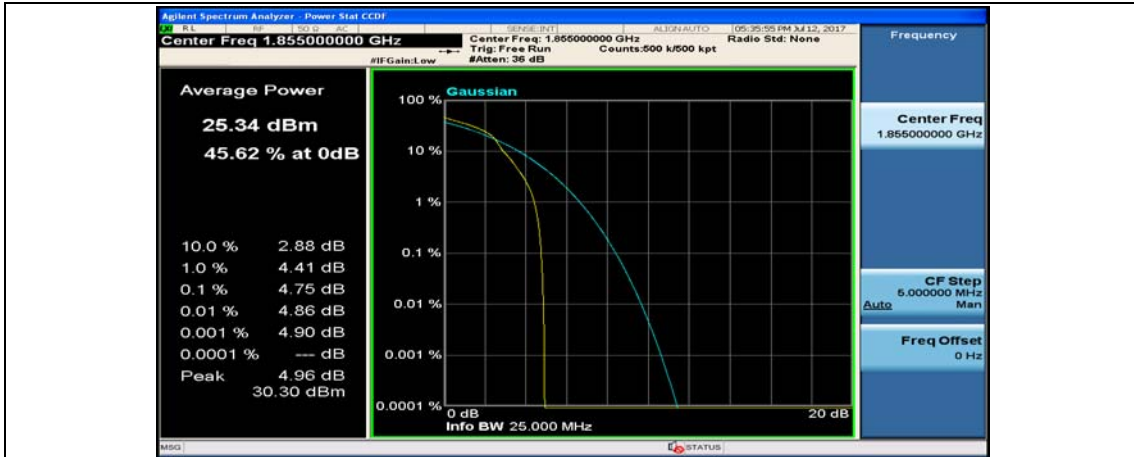

Channel Bandwidth: 10 MHz

Channel Bandwidth: 10 MHz_MCH_QPSK_1RB#0

Channel Bandwidth: 10 MHz_MCH_QPSK_1RB#24

Channel Bandwidth: 10 MHz_MCH_QPSK_1RB#49

Channel Bandwidth: 10 MHz_MCH_16QAM_1RB#0

Channel Bandwidth: 10 MHz_MCH_16QAM_1RB#24