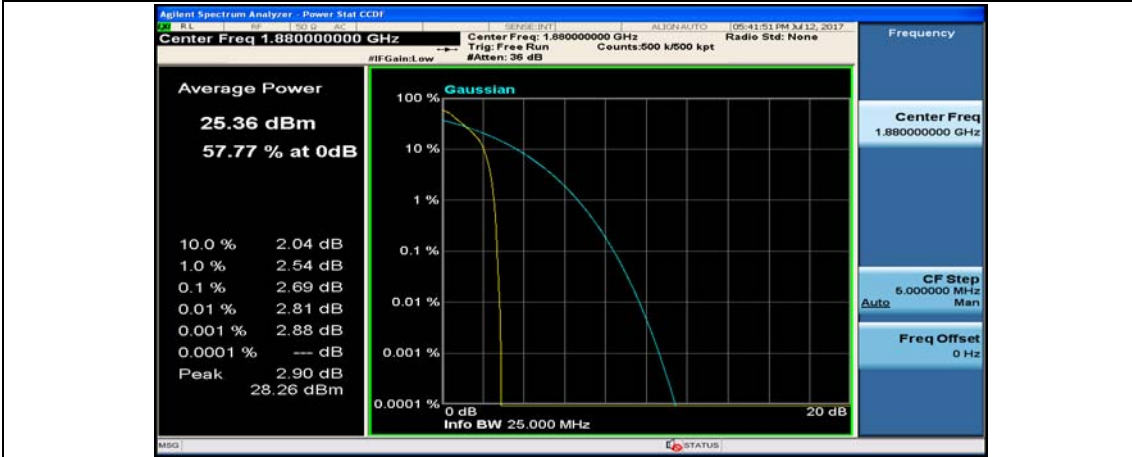

(Channel Bandwidth:15 MHz)_MCH_QPSK_1RB#74