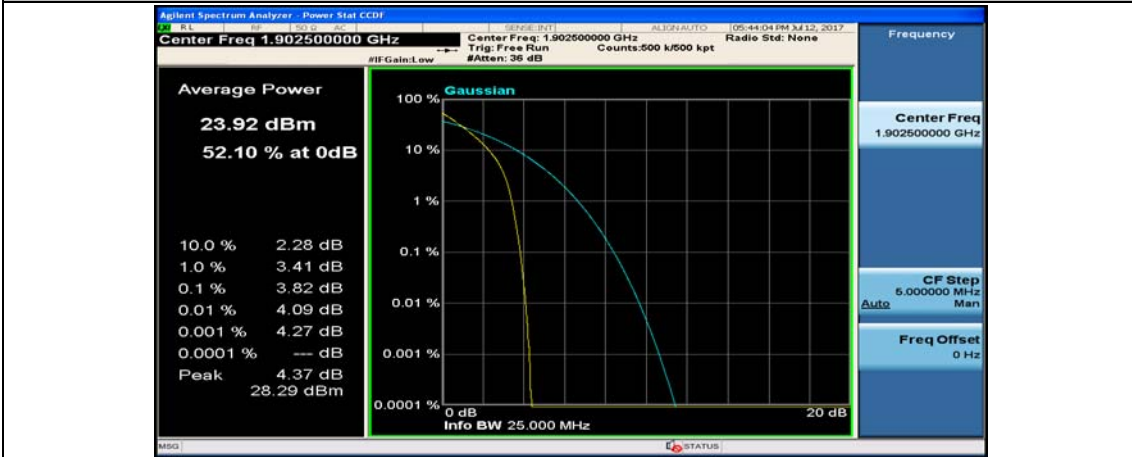

(Channel Bandwidth:15 MHz)_HCH_QPSK_37RB#38