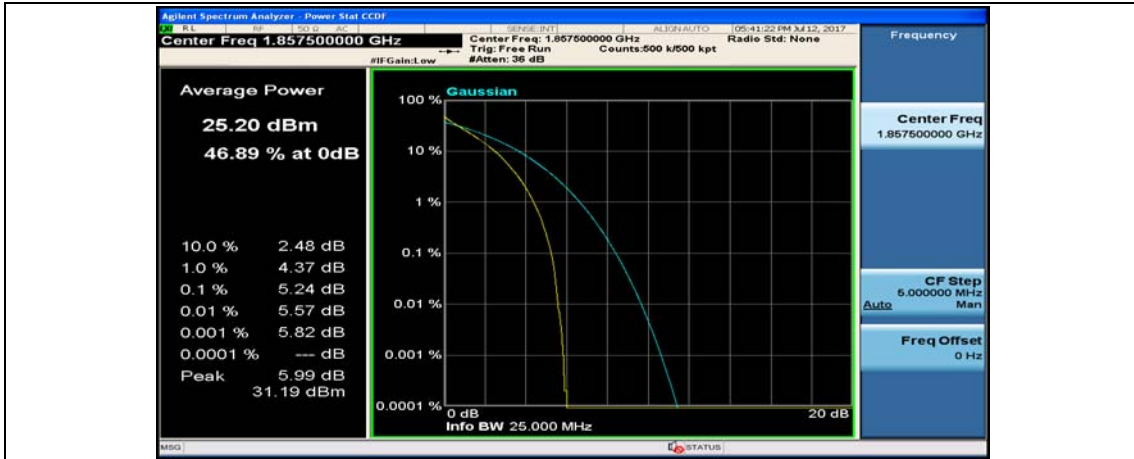

Channel Bandwidth: 10 MHz_HCH_16QAM_1RB#0

Channel Bandwidth: 10 MHz_HCH_16QAM_1RB#24

Channel Bandwidth: 15 MHz

(Channel Bandwidth:15 MHz)_LCH_QPSK_37RB#18

(Channel Bandwidth:15 MHz)_LCH_QPSK_37RB#38

(Channel Bandwidth:15 MHz)_LCH_QPSK_75RB#0