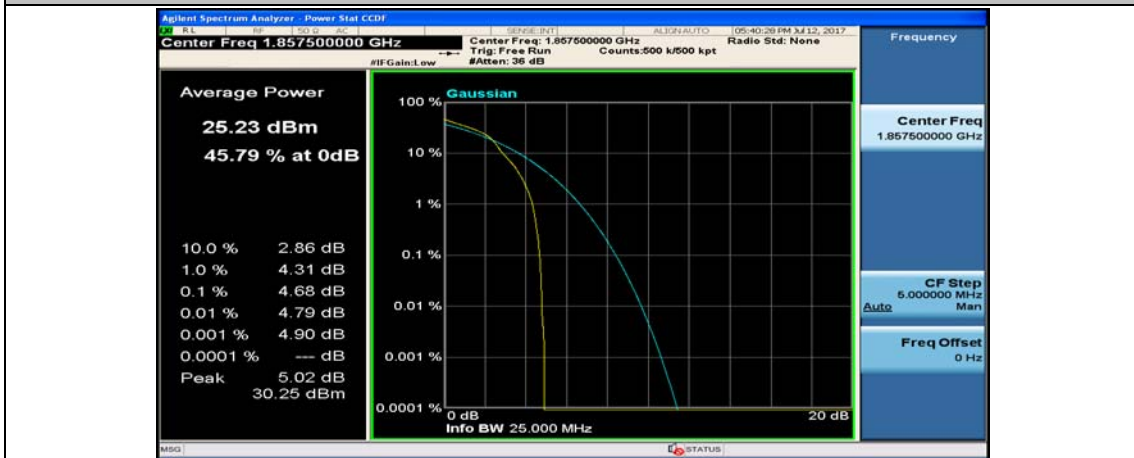

(Channel Bandwidth:15 MHz)_LCH_16QAM_1RB#37