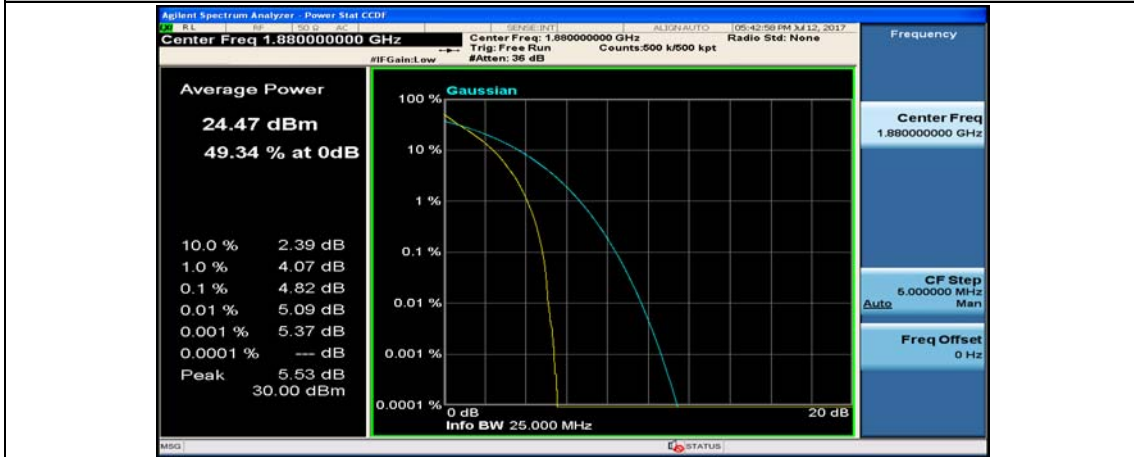

(Channel Bandwidth:15 MHz)_MCH_QPSK_75RB#0