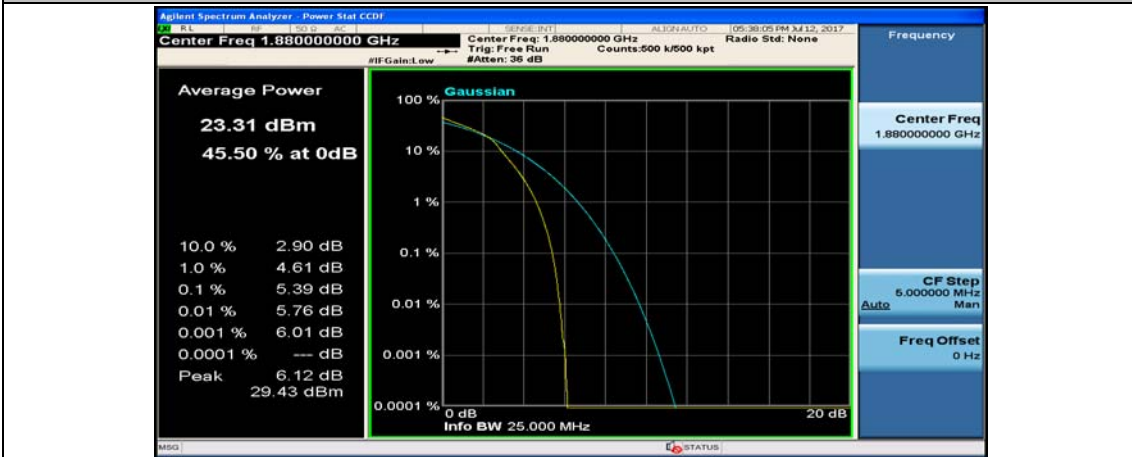

Channel Bandwidth: 10 MHz_MCH_16QAM_25RB#12