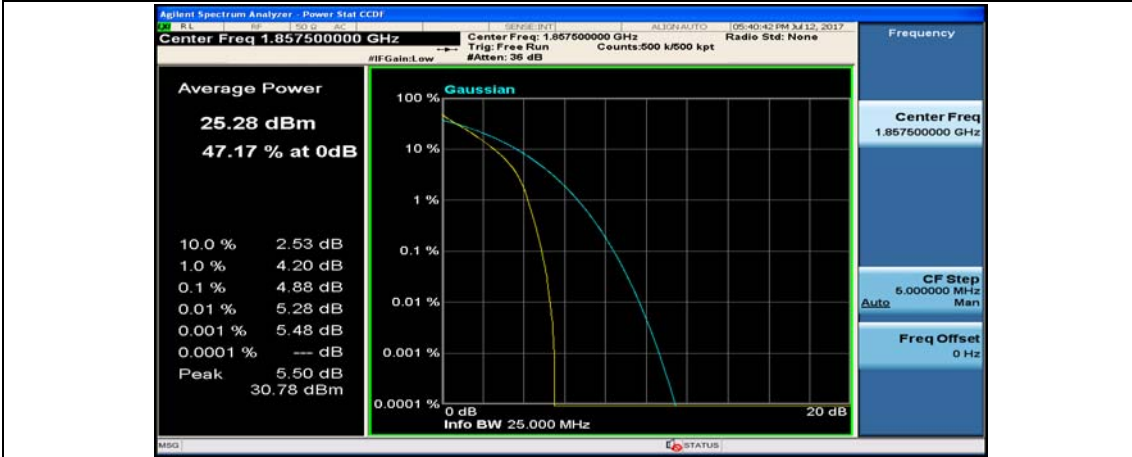

Channel Bandwidth: 10 MHz_HCH_16QAM_1RB#0

Channel Bandwidth: 10 MHz_HCH_16QAM_1RB#24

Channel Bandwidth: 15 MHz

(Channel Bandwidth:15 MHz)_LCH_QPSK_37RB#18

(Channel Bandwidth:15 MHz)_LCH_QPSK_37RB#38

(Channel Bandwidth:15 MHz)_LCH_QPSK_75RB#0