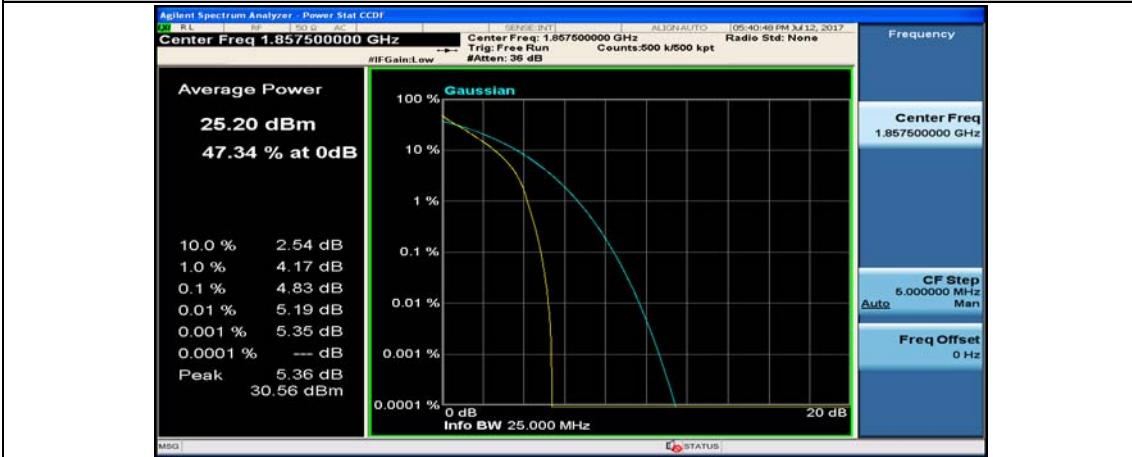

Channel Bandwidth: 10 MHz_HCH_16QAM_1RB#0

Channel Bandwidth: 10 MHz_HCH_16QAM_1RB#24

Channel Bandwidth: 15 MHz

(Channel Bandwidth:15 MHz)_LCH_QPSK_37RB#18

(Channel Bandwidth:15 MHz)_LCH_QPSK_37RB#38

(Channel Bandwidth:15 MHz)_LCH_QPSK_75RB#0