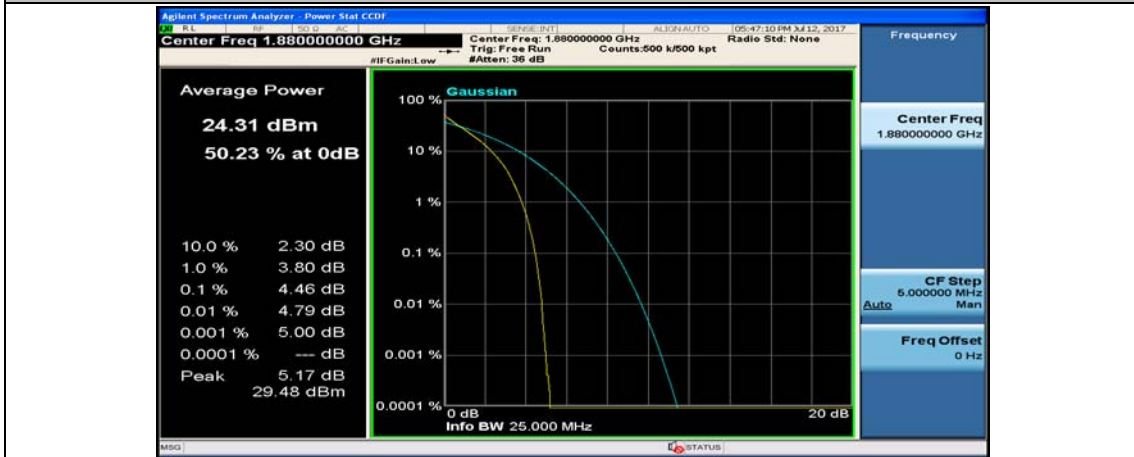

(Channel Bandwidth:20 MHz)_MCH_QPSK_50RB#25