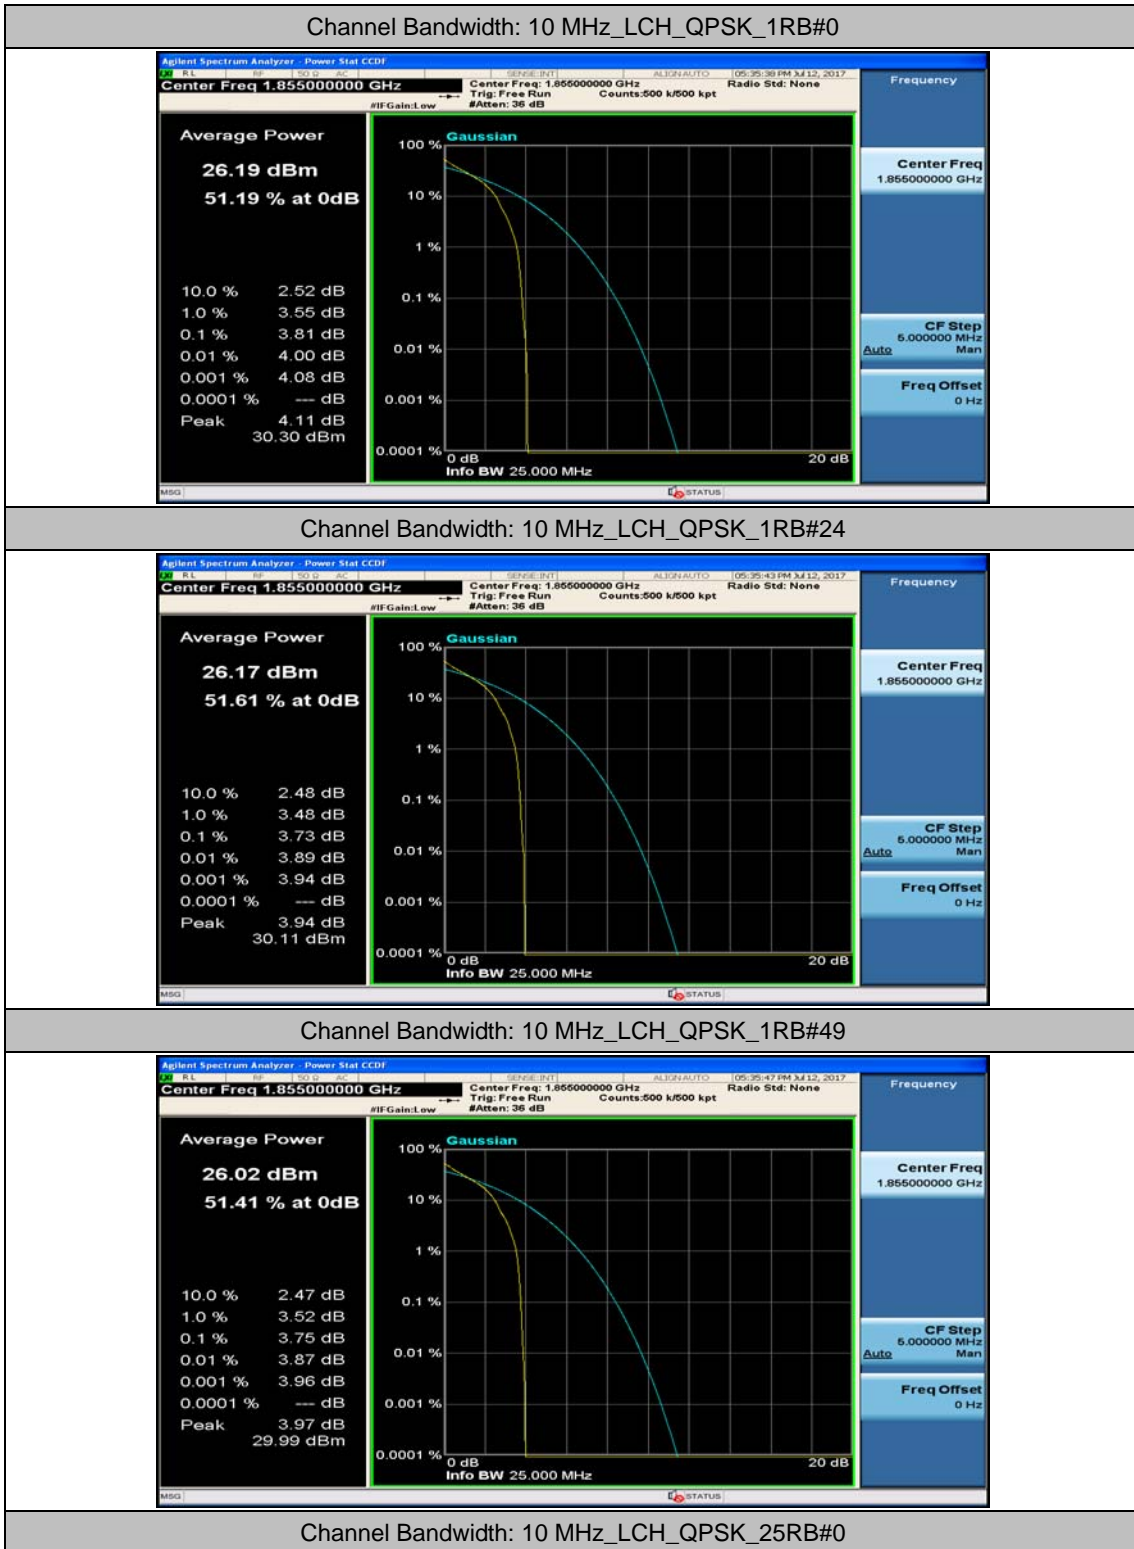

Channel Bandwidth: 10 MHz

Channel Bandwidth: 10 MHz_MCH_QPSK_1RB#0

Channel Bandwidth: 10 MHz_MCH_QPSK_1RB#24

Channel Bandwidth: 10 MHz_MCH_QPSK_1RB#49

Channel Bandwidth: 10 MHz_MCH_16QAM_1RB#0

Channel Bandwidth: 10 MHz_MCH_16QAM_1RB#24