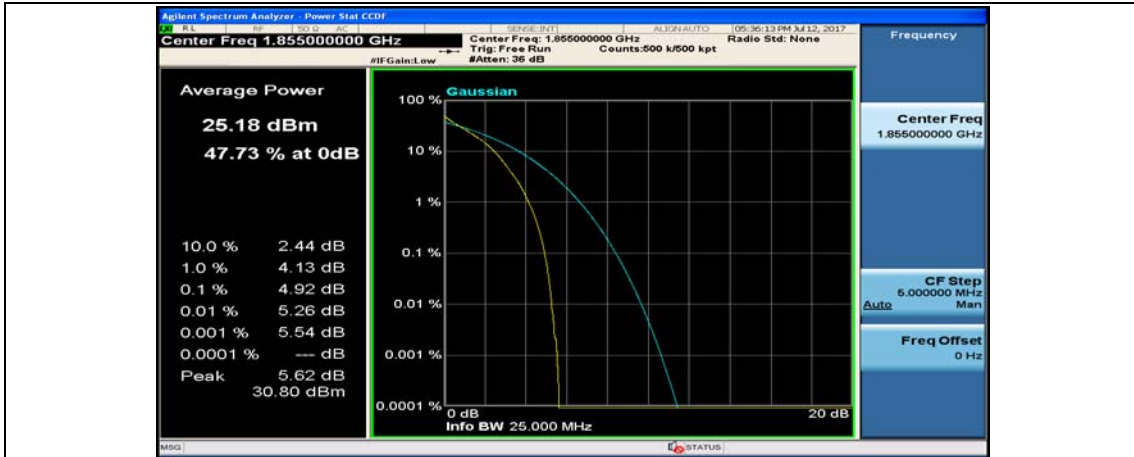

Channel Bandwidth: 10 MHz

Channel Bandwidth: 10 MHz_MCH_QPSK_1RB#0

Channel Bandwidth: 10 MHz_MCH_QPSK_1RB#24

Channel Bandwidth: 10 MHz_MCH_QPSK_1RB#49

Channel Bandwidth: 10 MHz_MCH_16QAM_1RB#0

Channel Bandwidth: 10 MHz_MCH_16QAM_1RB#24