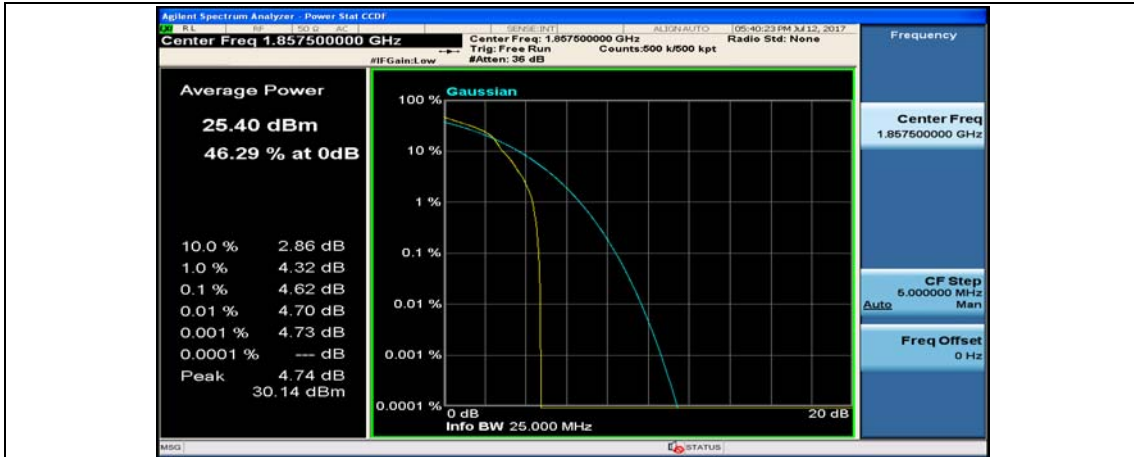

(Channel Bandwidth:15 MHz)_HCH_QPSK_37RB#0

(Channel Bandwidth:15 MHz)_HCH_QPSK_37RB#18

(Channel Bandwidth:15 MHz)_HCH_QPSK_37RB#38

(Channel Bandwidth:15 MHz)_HCH_QPSK_75RB#0

(Channel Bandwidth:15 MHz)_LCH_16QAM_1RB#0