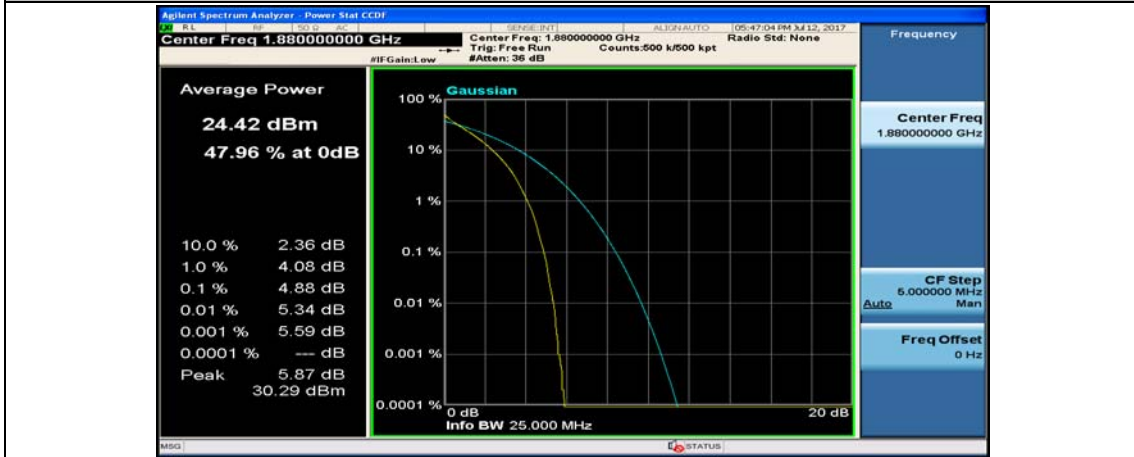

(Channel Bandwidth:20 MHz)_MCH_QPSK_50RB#0