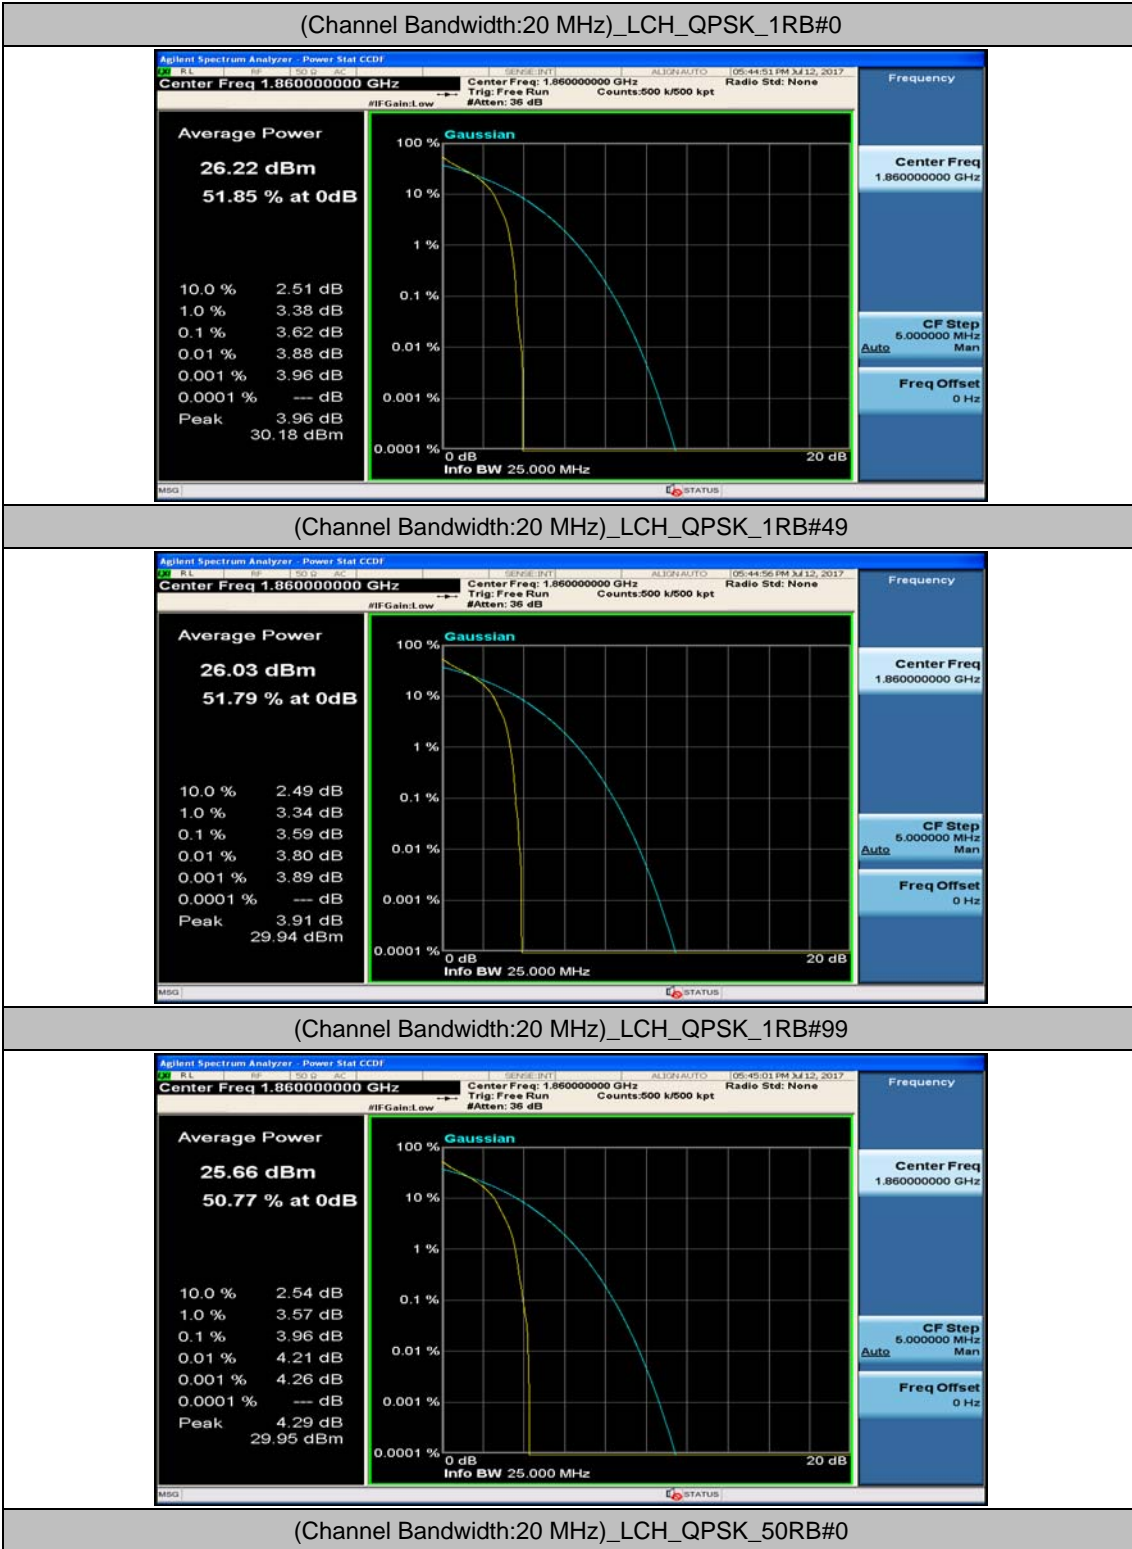

(Channel Bandwidth:15 MHz)_HCH_16QAM_1RB#74

(Channel Bandwidth:15 MHz)_HCH_16QAM_37RB#0

(Channel Bandwidth:15 MHz)_HCH_16QAM_37RB#18

(Channel Bandwidth:15 MHz)_HCH_16QAM_37RB#38

(Channel Bandwidth:15 MHz)_HCH_16QAM_75RB#0

Channel Bandwidth: 20 MHz

(Channel Bandwidth:20 MHz)_LCH_QPSK_50RB#25

(Channel Bandwidth:20 MHz)_LCH_QPSK_50RB#50

(Channel Bandwidth:20 MHz)_LCH_QPSK_100RB#0

(Channel Bandwidth:20 MHz)_MCH_QPSK_1RB#0

(Channel Bandwidth:20 MHz)_MCH_QPSK_1RB#49