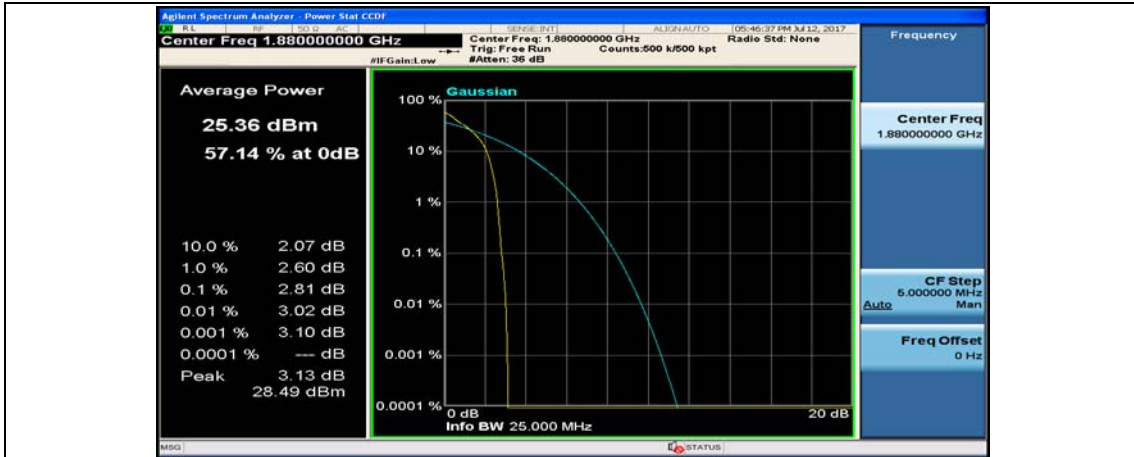

(Channel Bandwidth:20 MHz)_MCH_QPSK_1RB#99