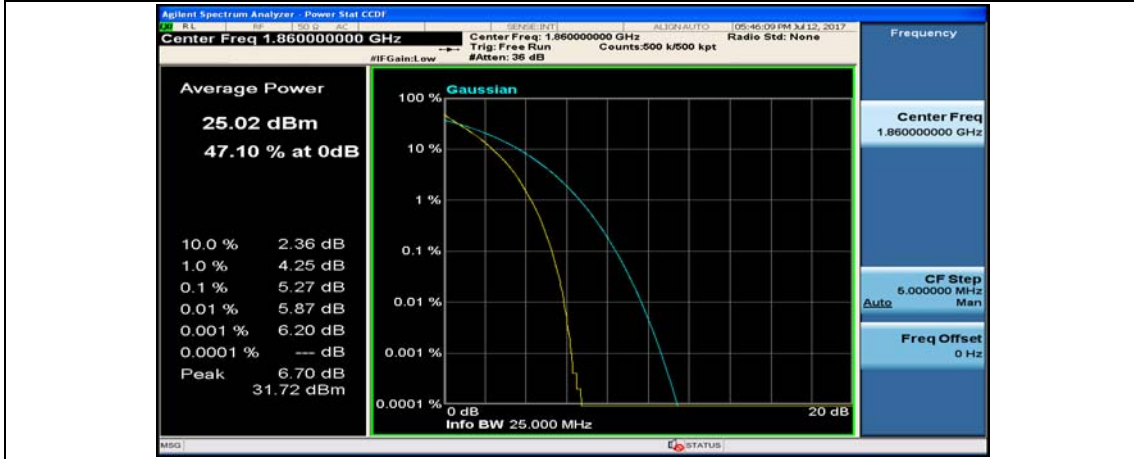

Channel Bandwidth: 20 MHz

(Channel Bandwidth:20 MHz)_LCH_QPSK_50RB#25

(Channel Bandwidth:20 MHz)_LCH_QPSK_50RB#50

(Channel Bandwidth:20 MHz)_LCH_QPSK_100RB#0

(Channel Bandwidth:20 MHz)_MCH_QPSK_1RB#0

(Channel Bandwidth:20 MHz)_MCH_QPSK_1RB#49