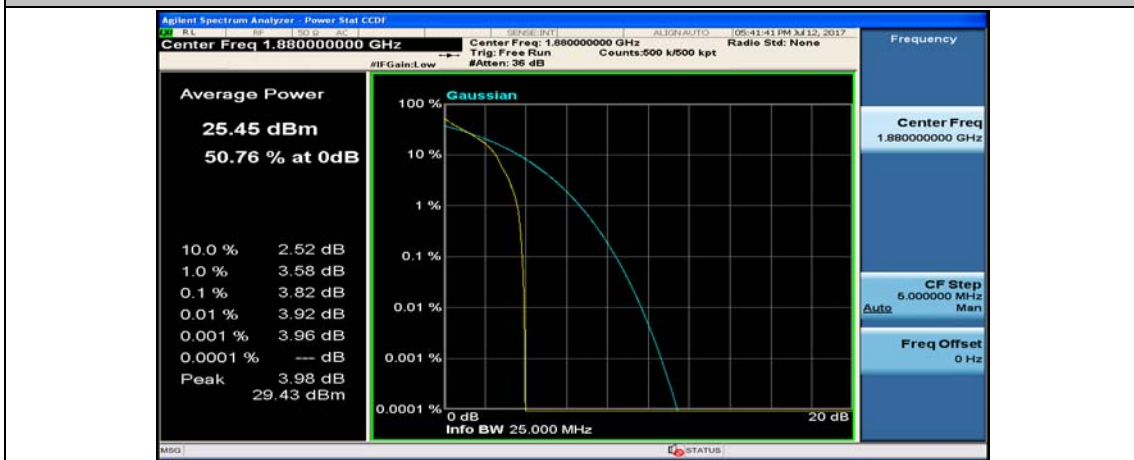

(Channel Bandwidth:15 MHz)_MCH_QPSK_1RB#0