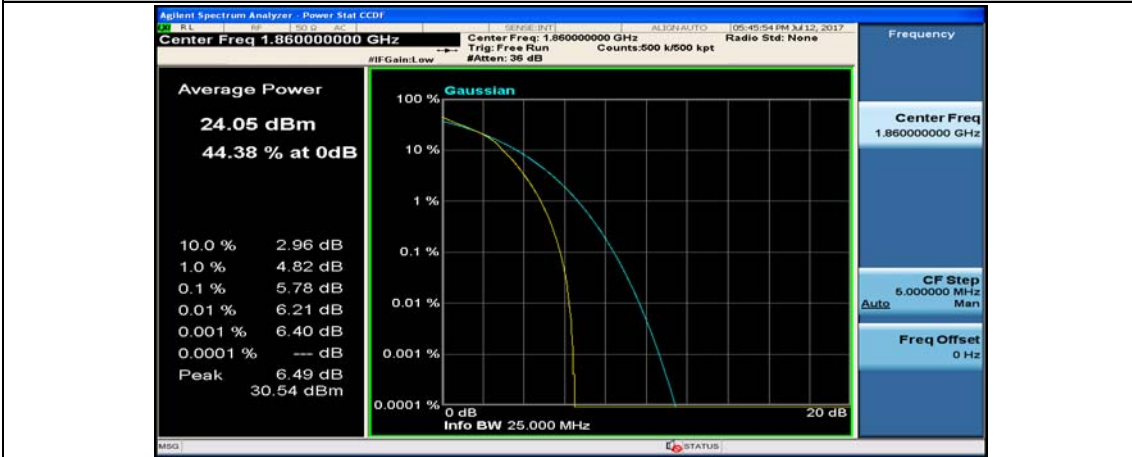

(Channel Bandwidth:20 MHz)_LCH_16QAM_50RB#25