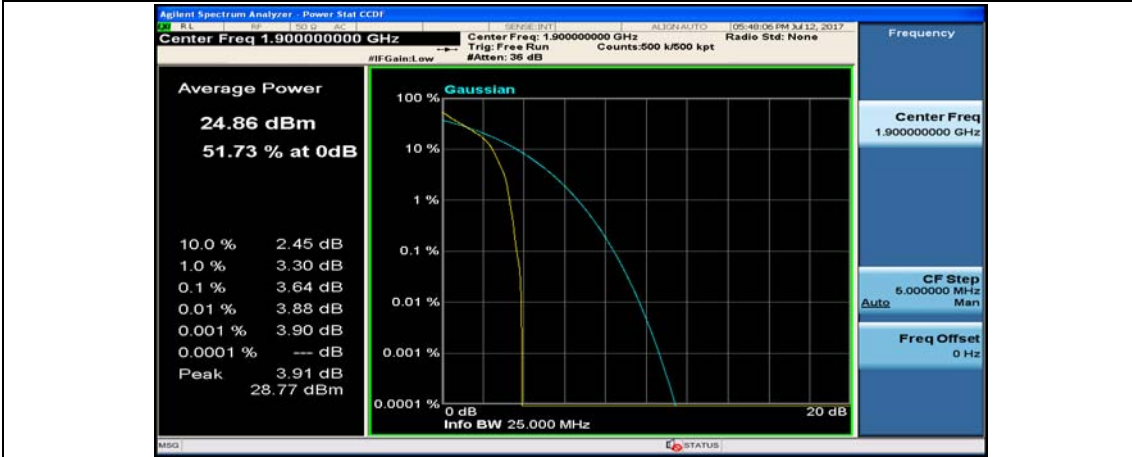

(Channel Bandwidth:20 MHz)_HCH_QPSK_1RB#49