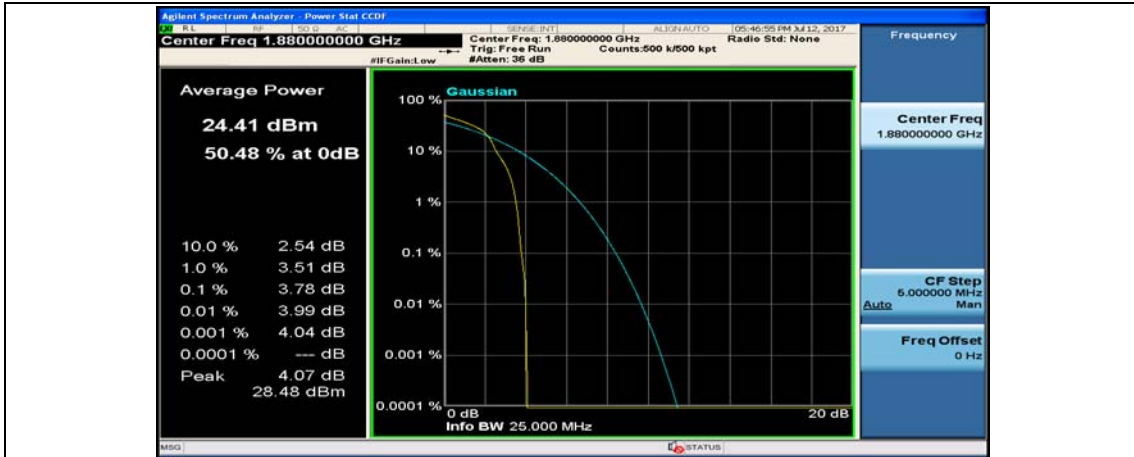

(Channel Bandwidth:20 MHz)_MCH_16QAM_1RB#99