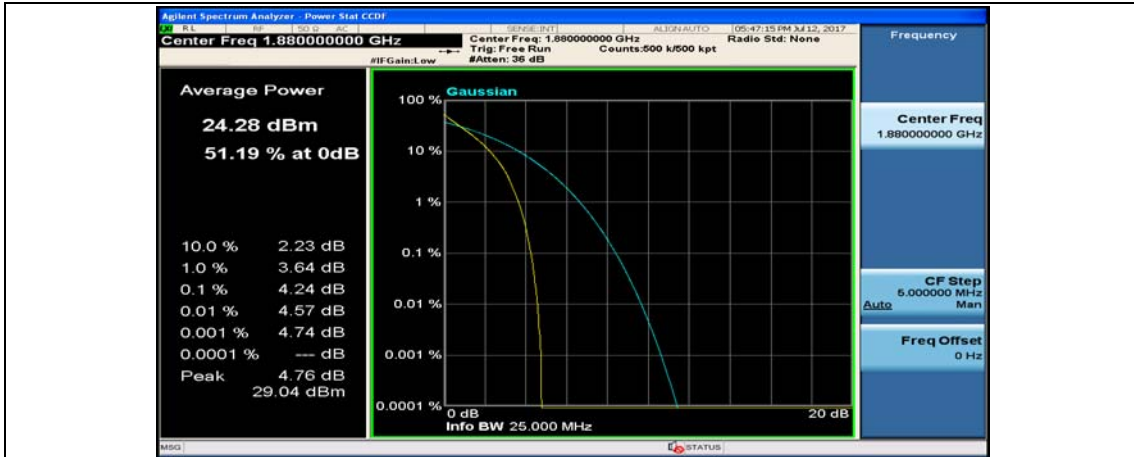

(Channel Bandwidth:20 MHz)_MCH_QPSK_1RB#99

(Channel Bandwidth:20 MHz)_MCH_QPSK_50RB#0

(Channel Bandwidth:20 MHz)_MCH_QPSK_50RB#25

(Channel Bandwidth:20 MHz)_MCH_QPSK_50RB#50

(Channel Bandwidth:20 MHz)_MCH_QPSK_100RB#0