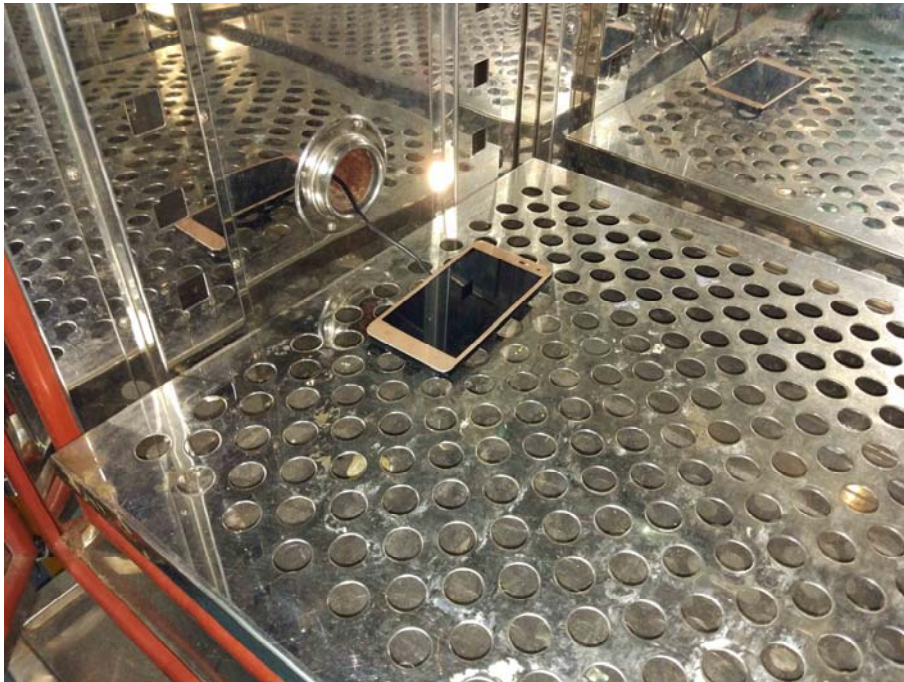

Extreme Condition Test Setup