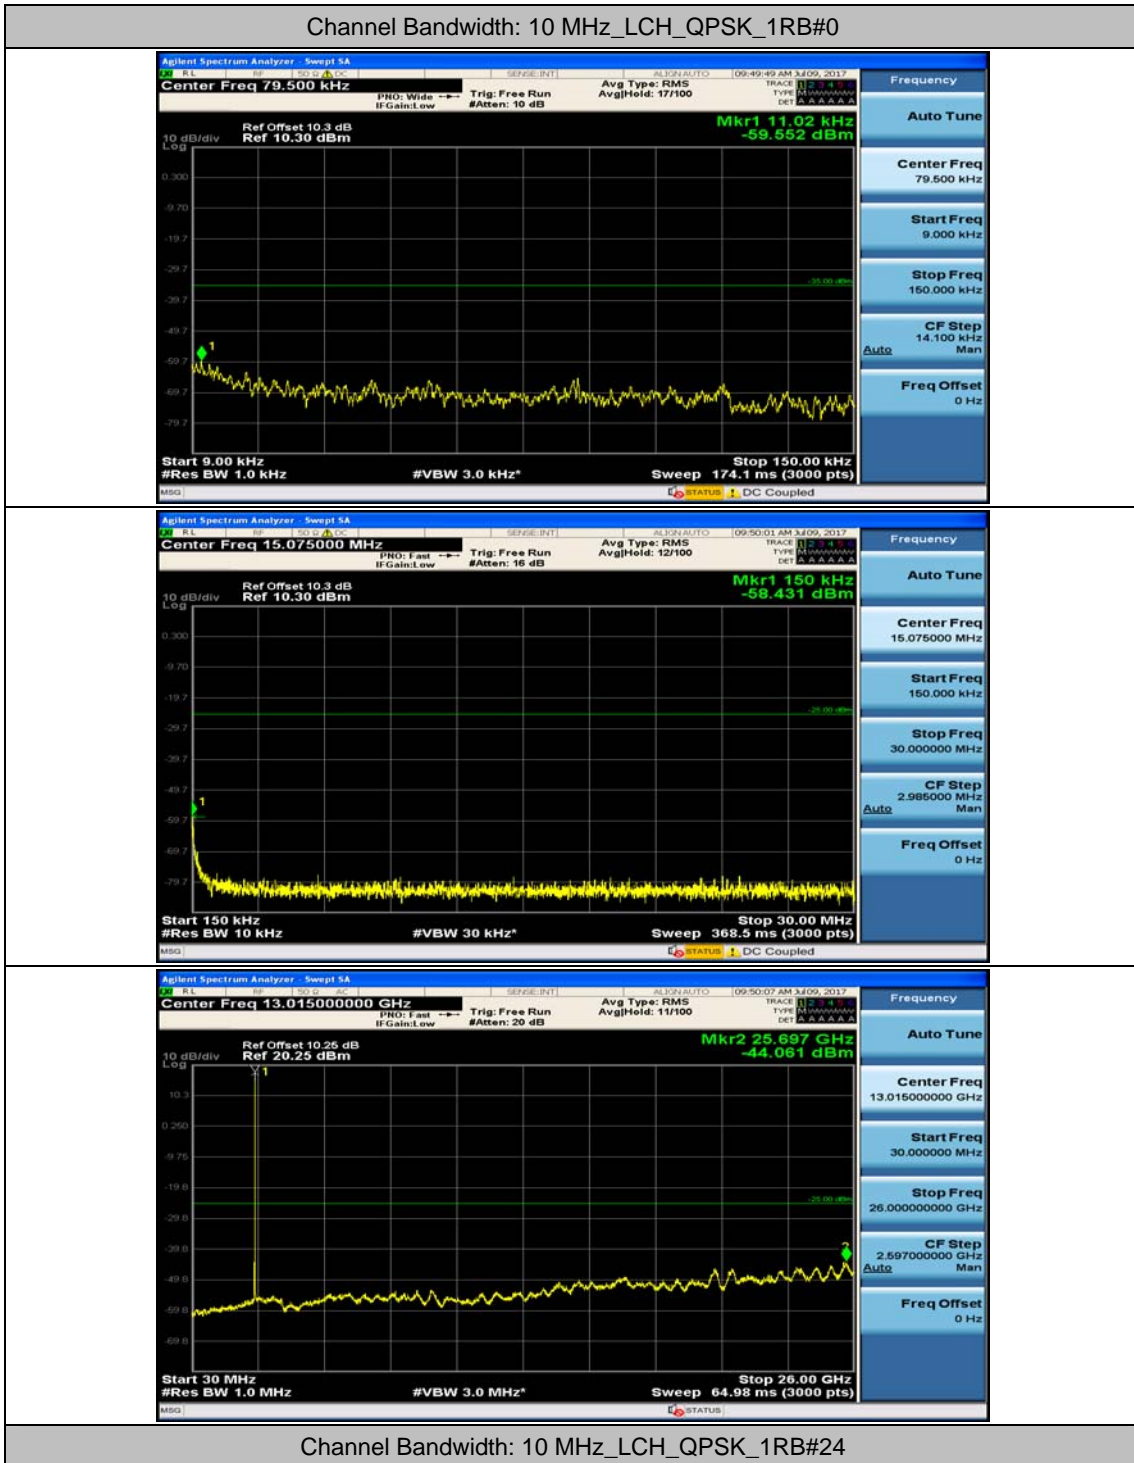

Channel Bandwidth: 10 MHz

Channel Bandwidth: 10 MHz_HCH_16QAM_1RB#49