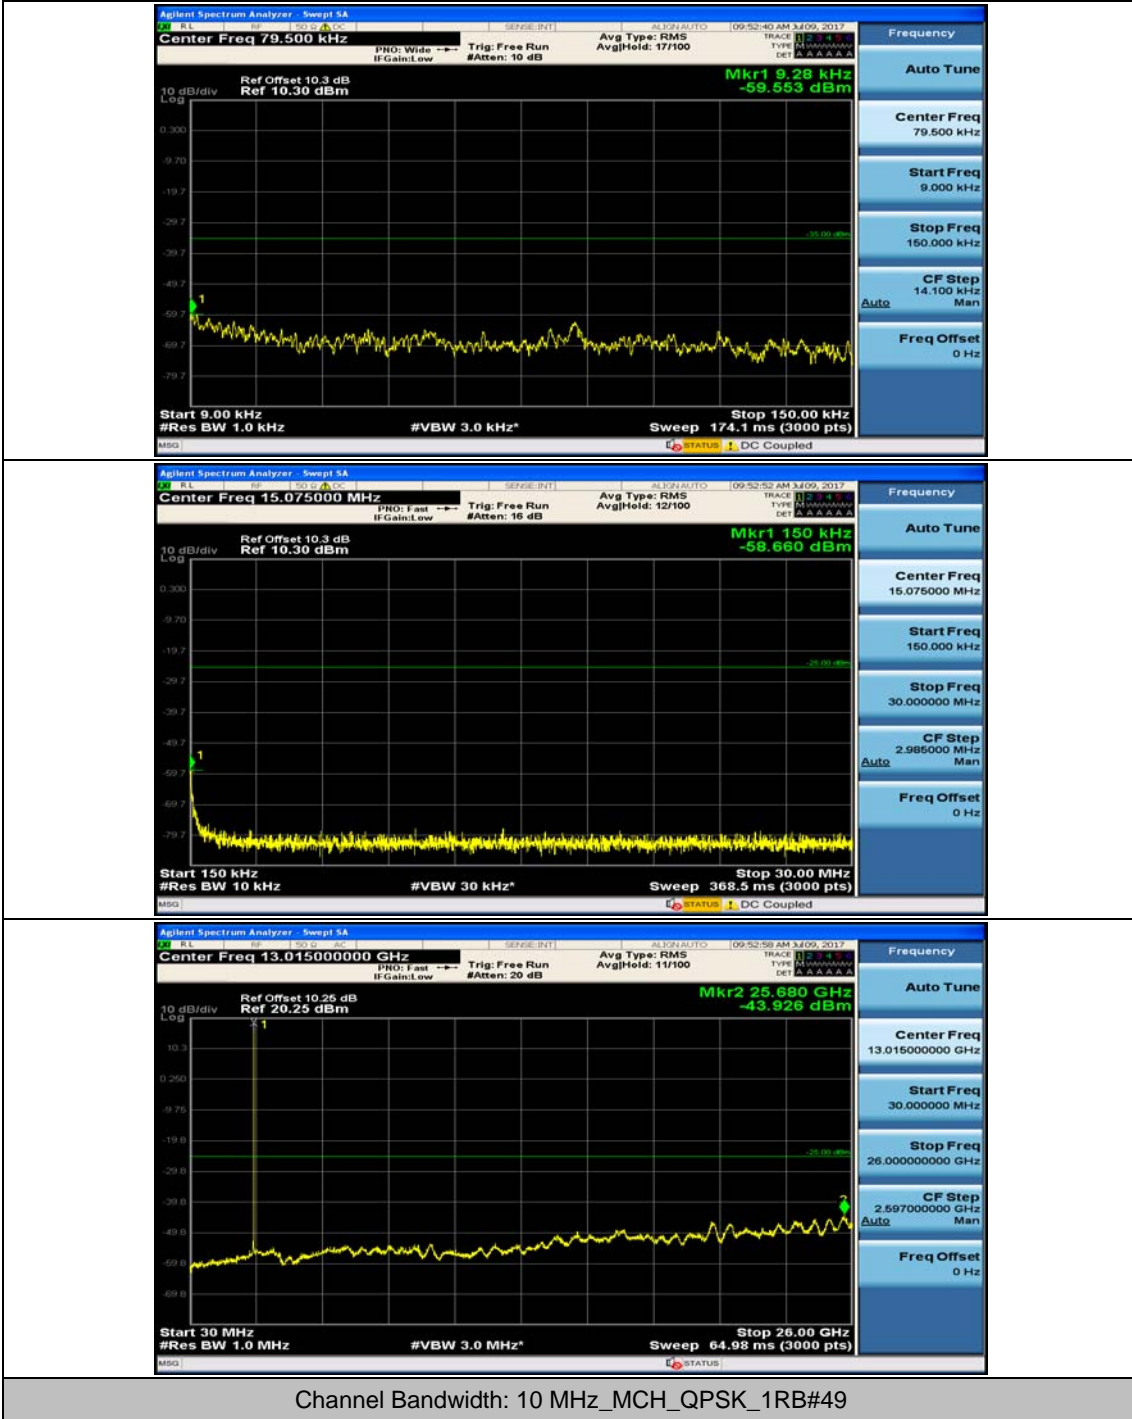

Channel Bandwidth: 10 MHz

Channel Bandwidth: 10 MHz_HCH_16QAM_1RB#49