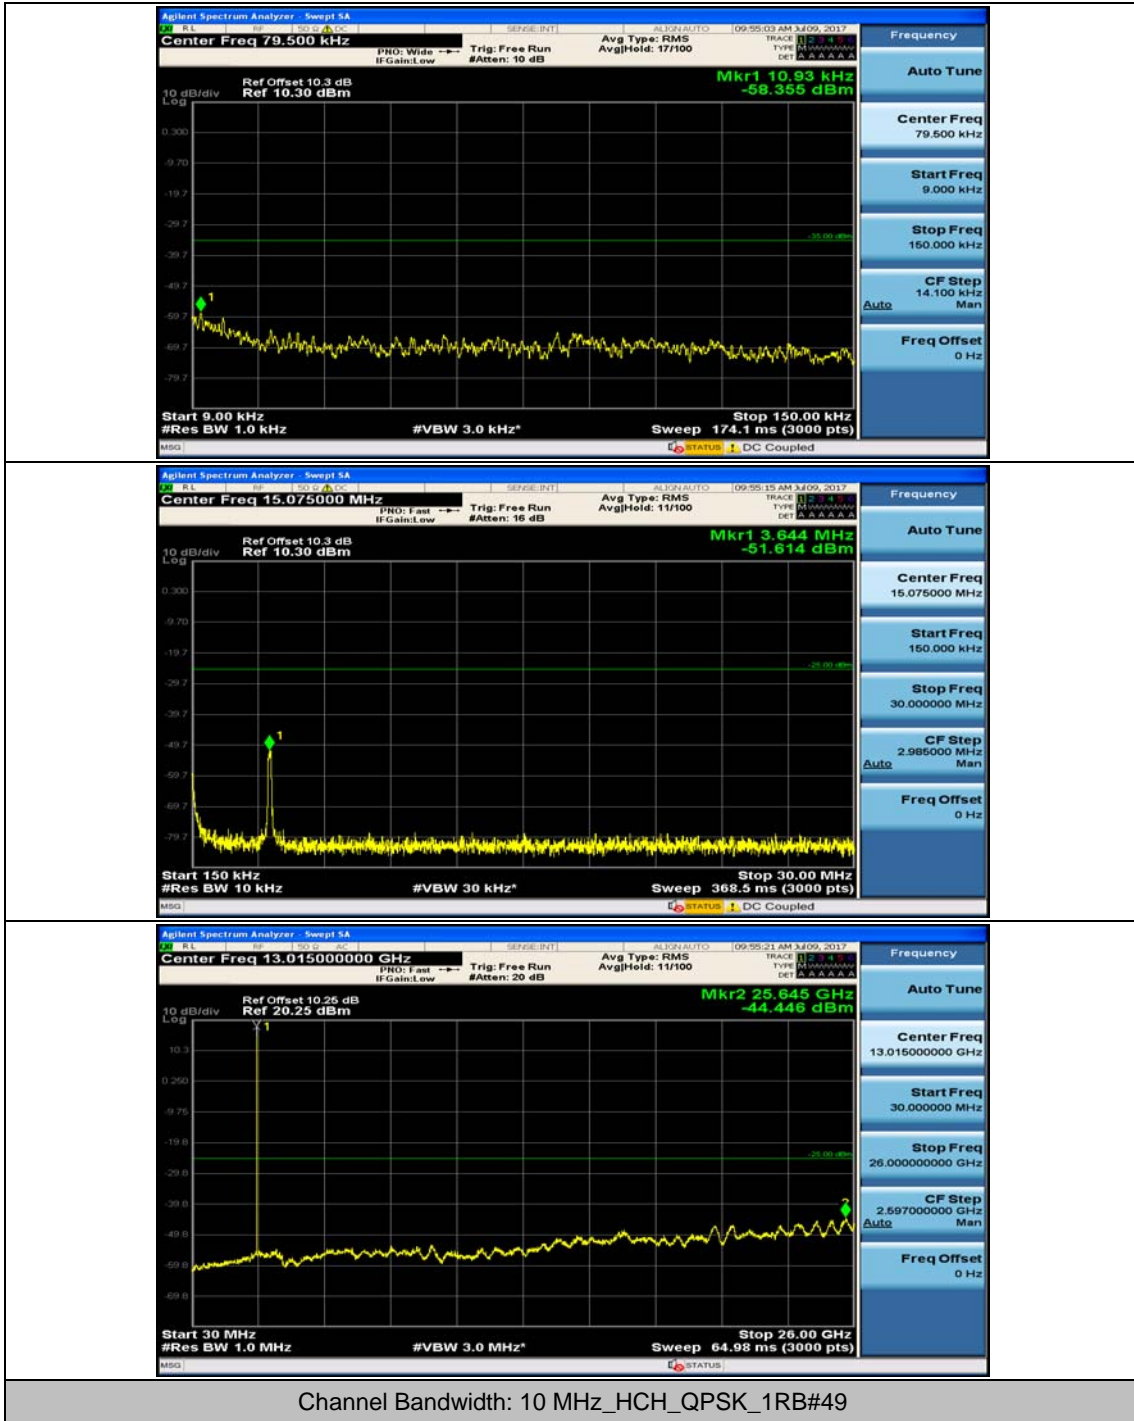

Channel Bandwidth: 10 MHz

Channel Bandwidth: 10 MHz_HCH_16QAM_1RB#49