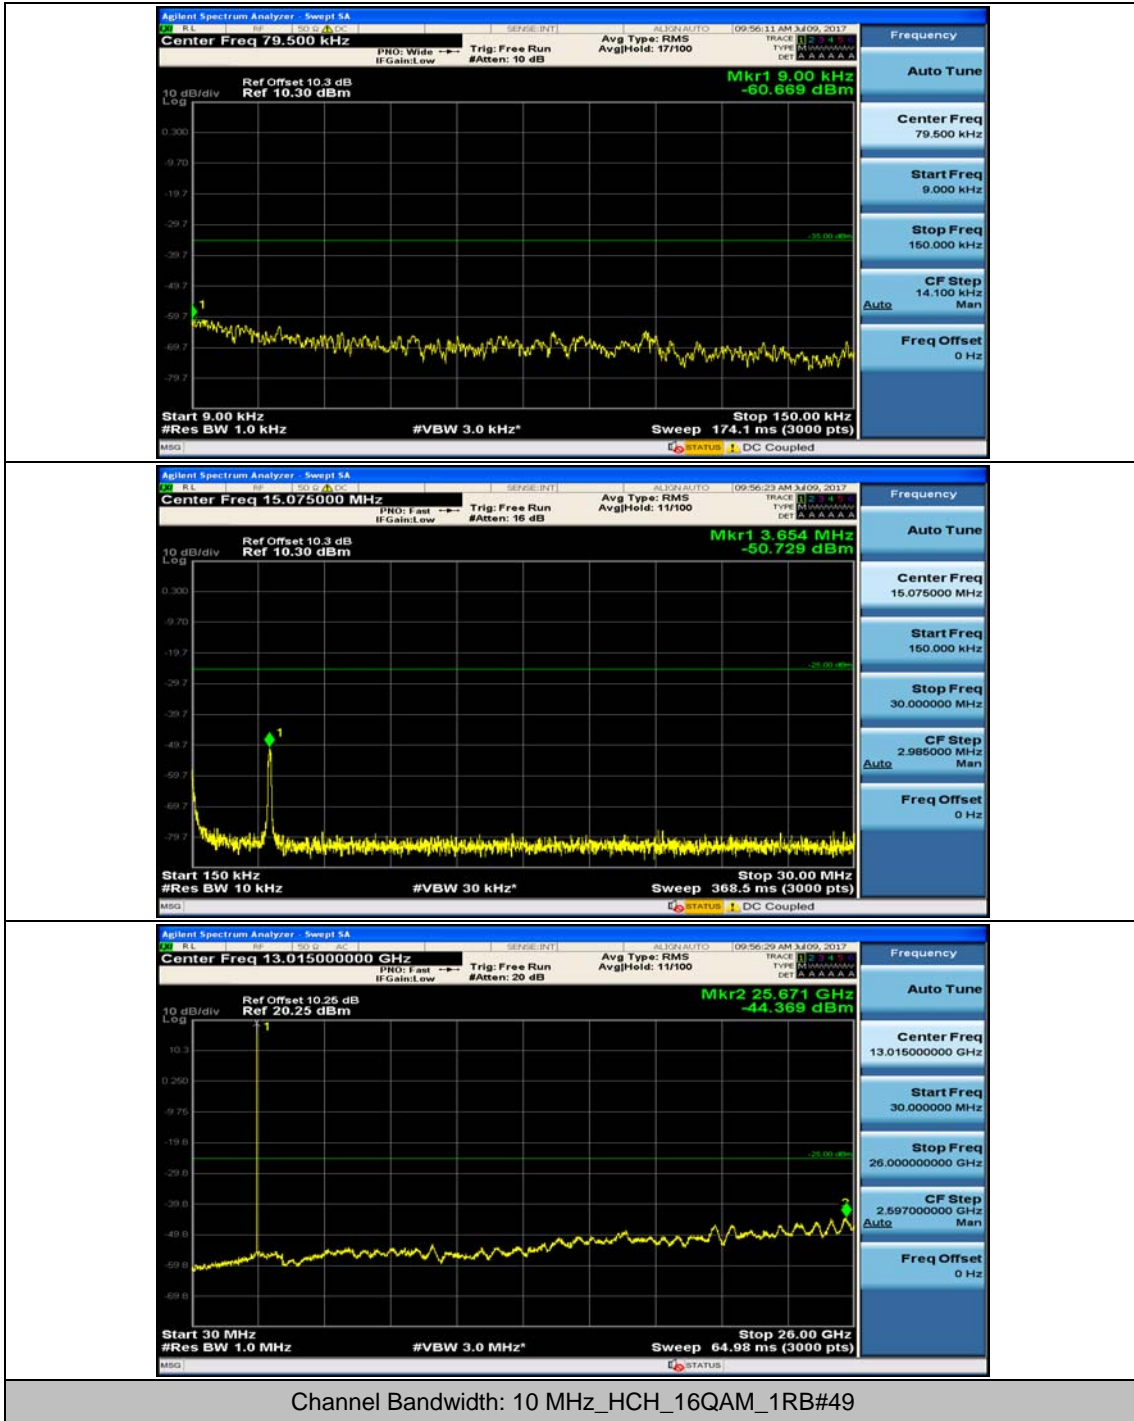

Channel Bandwidth: 10 MHz

Channel Bandwidth: 10 MHz_HCH_16QAM_1RB#49