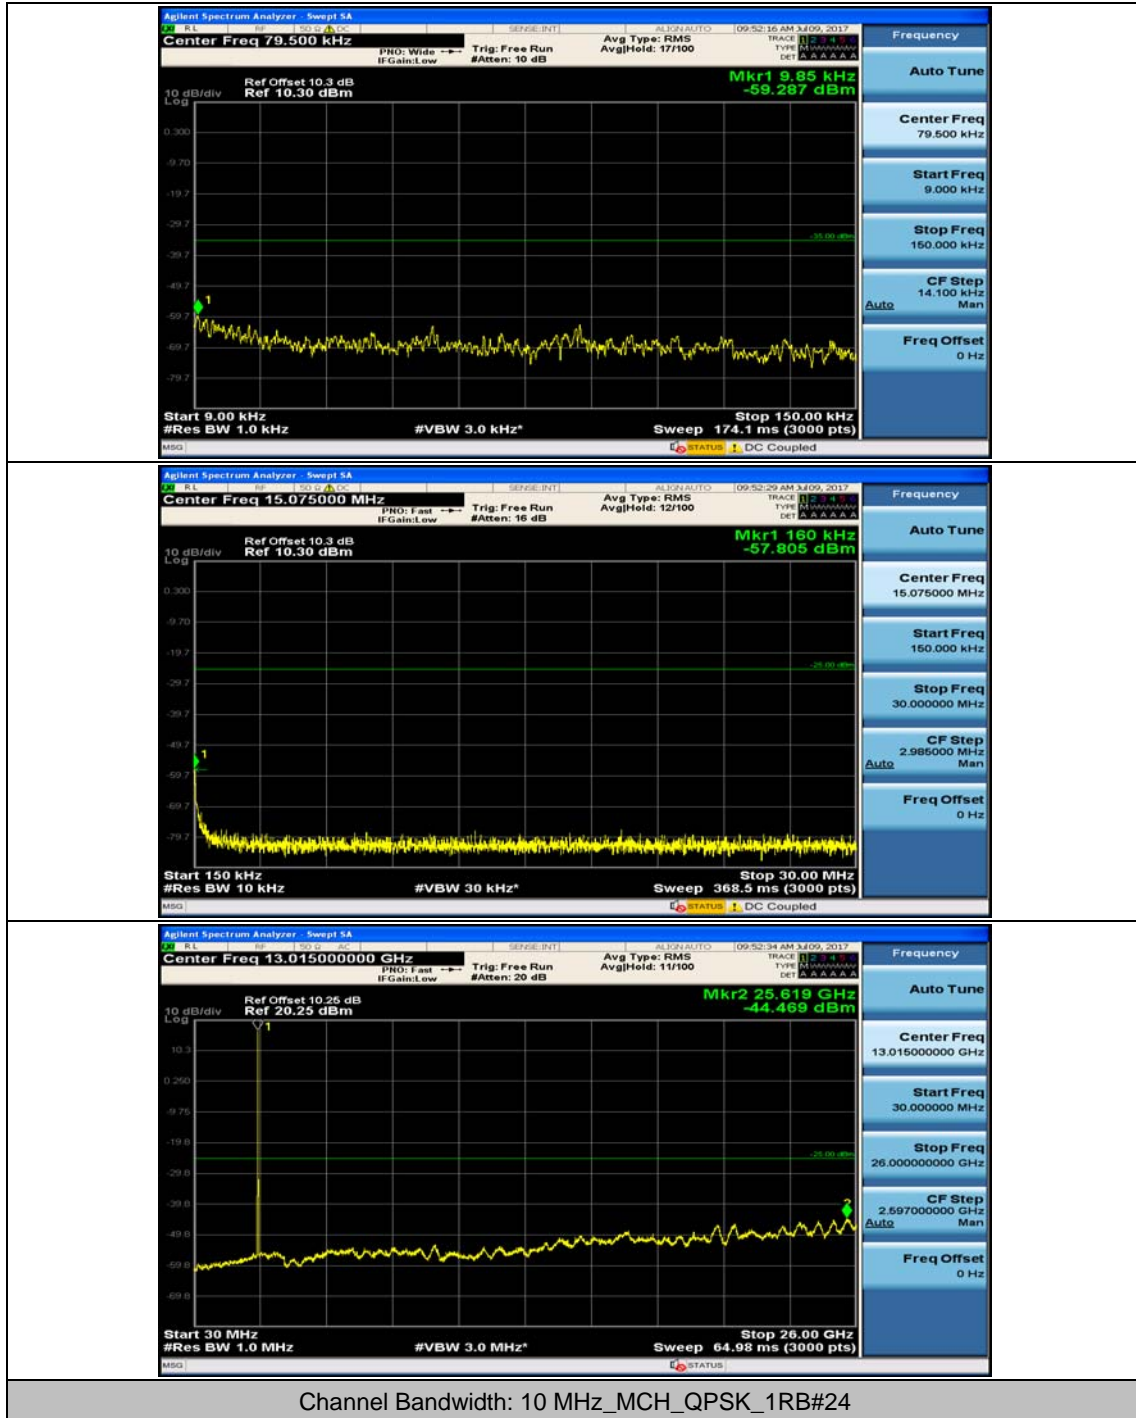

Channel Bandwidth: 10 MHz

Channel Bandwidth: 10 MHz_HCH_16QAM_1RB#49