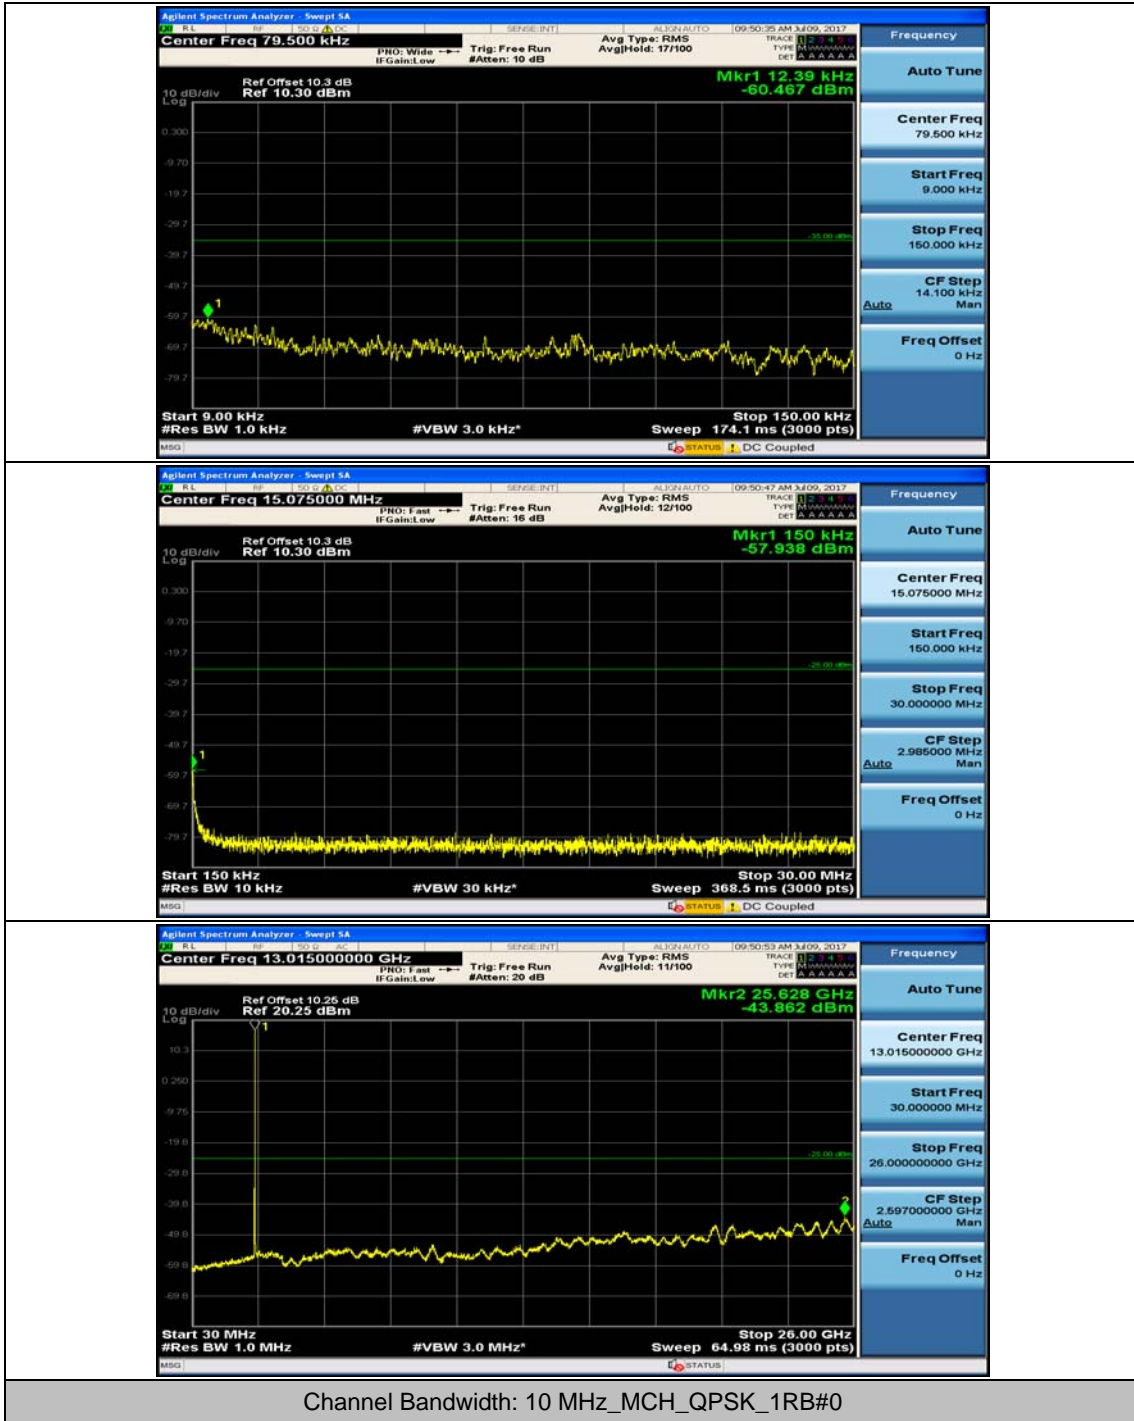

Channel Bandwidth: 10 MHz

Channel Bandwidth: 10 MHz_HCH_16QAM_1RB#49