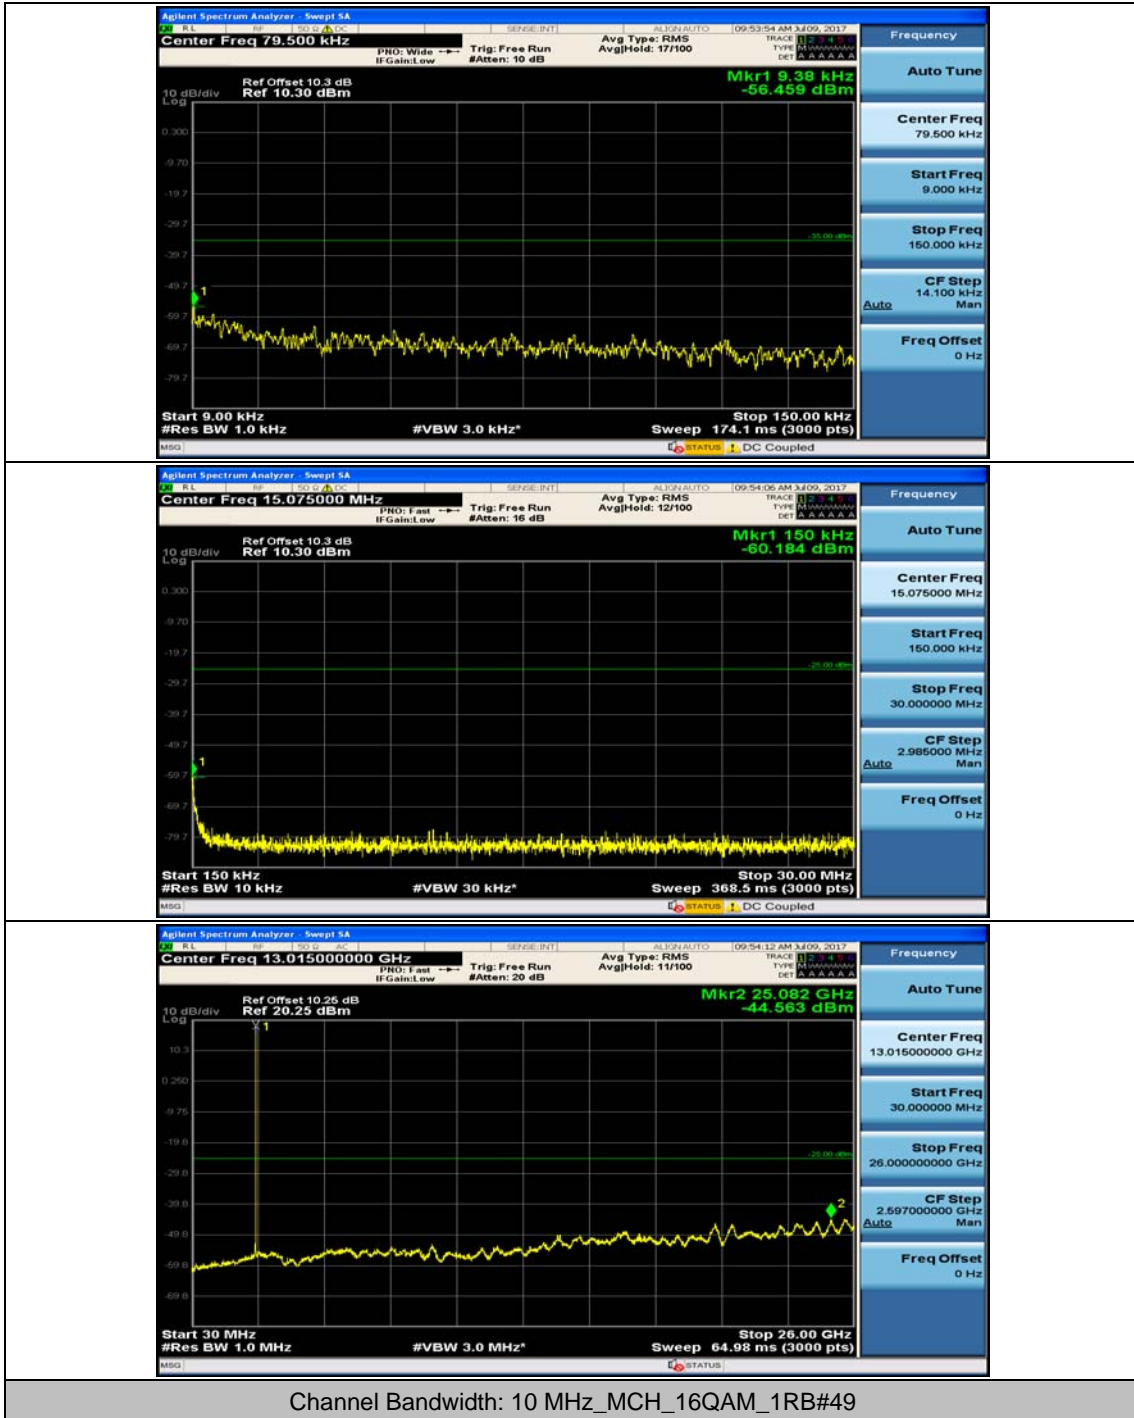

Channel Bandwidth: 10 MHz

Channel Bandwidth: 10 MHz_HCH_16QAM_1RB#49