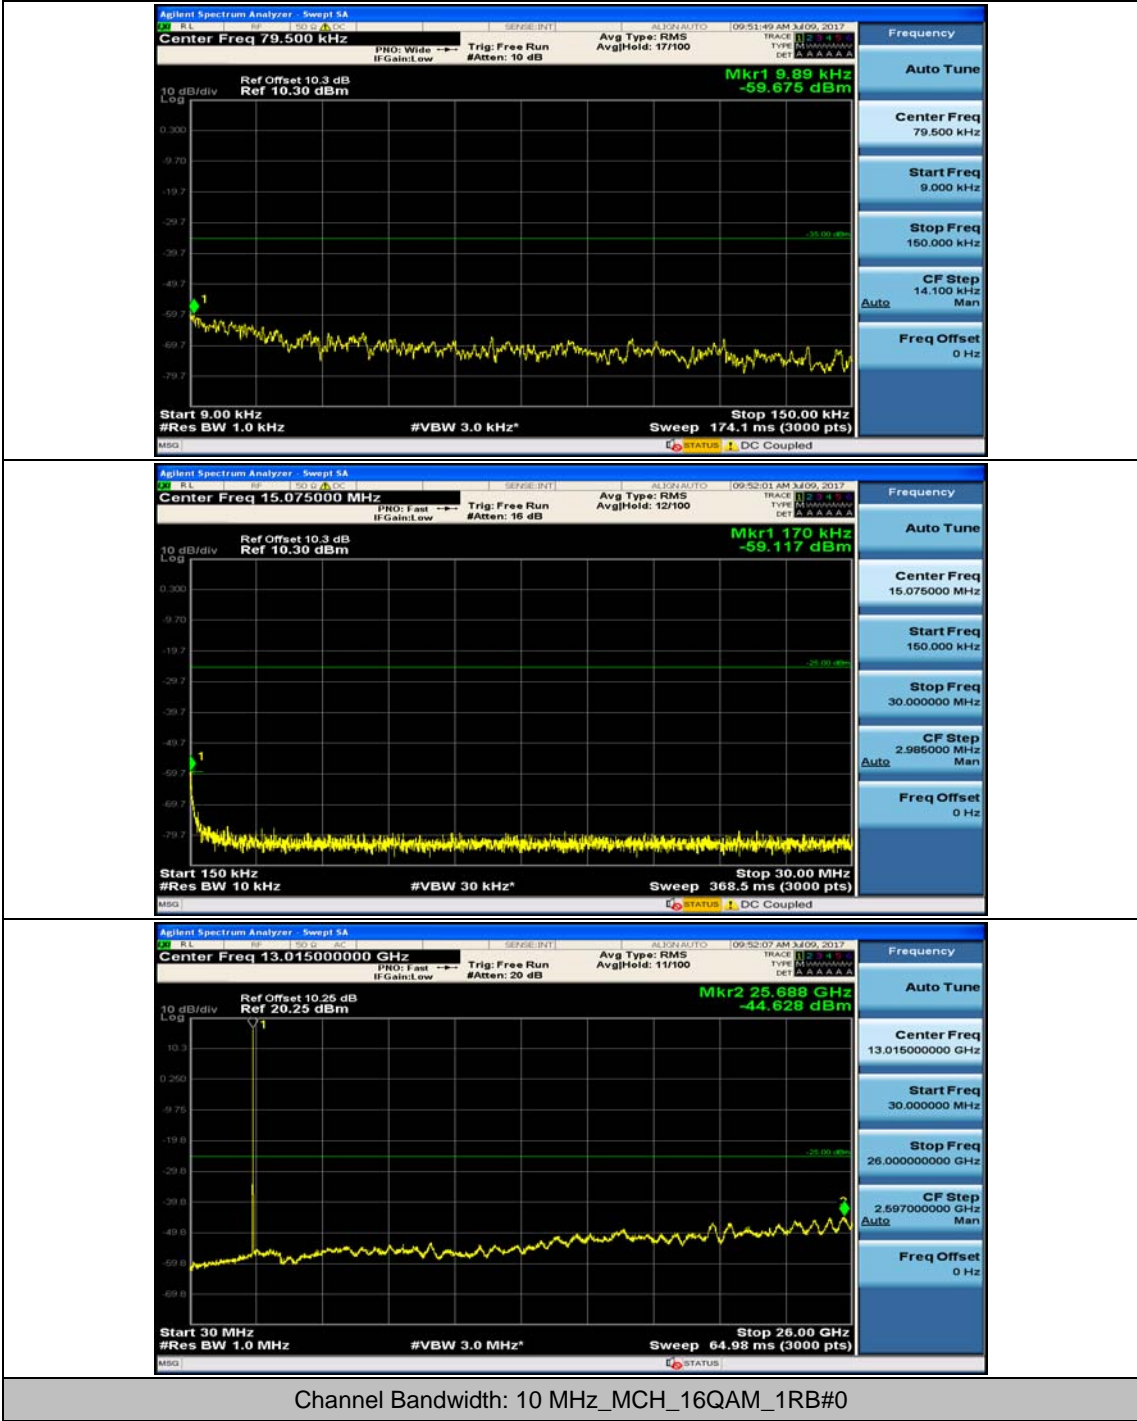

Channel Bandwidth: 10 MHz

Channel Bandwidth: 10 MHz_HCH_16QAM_1RB#49