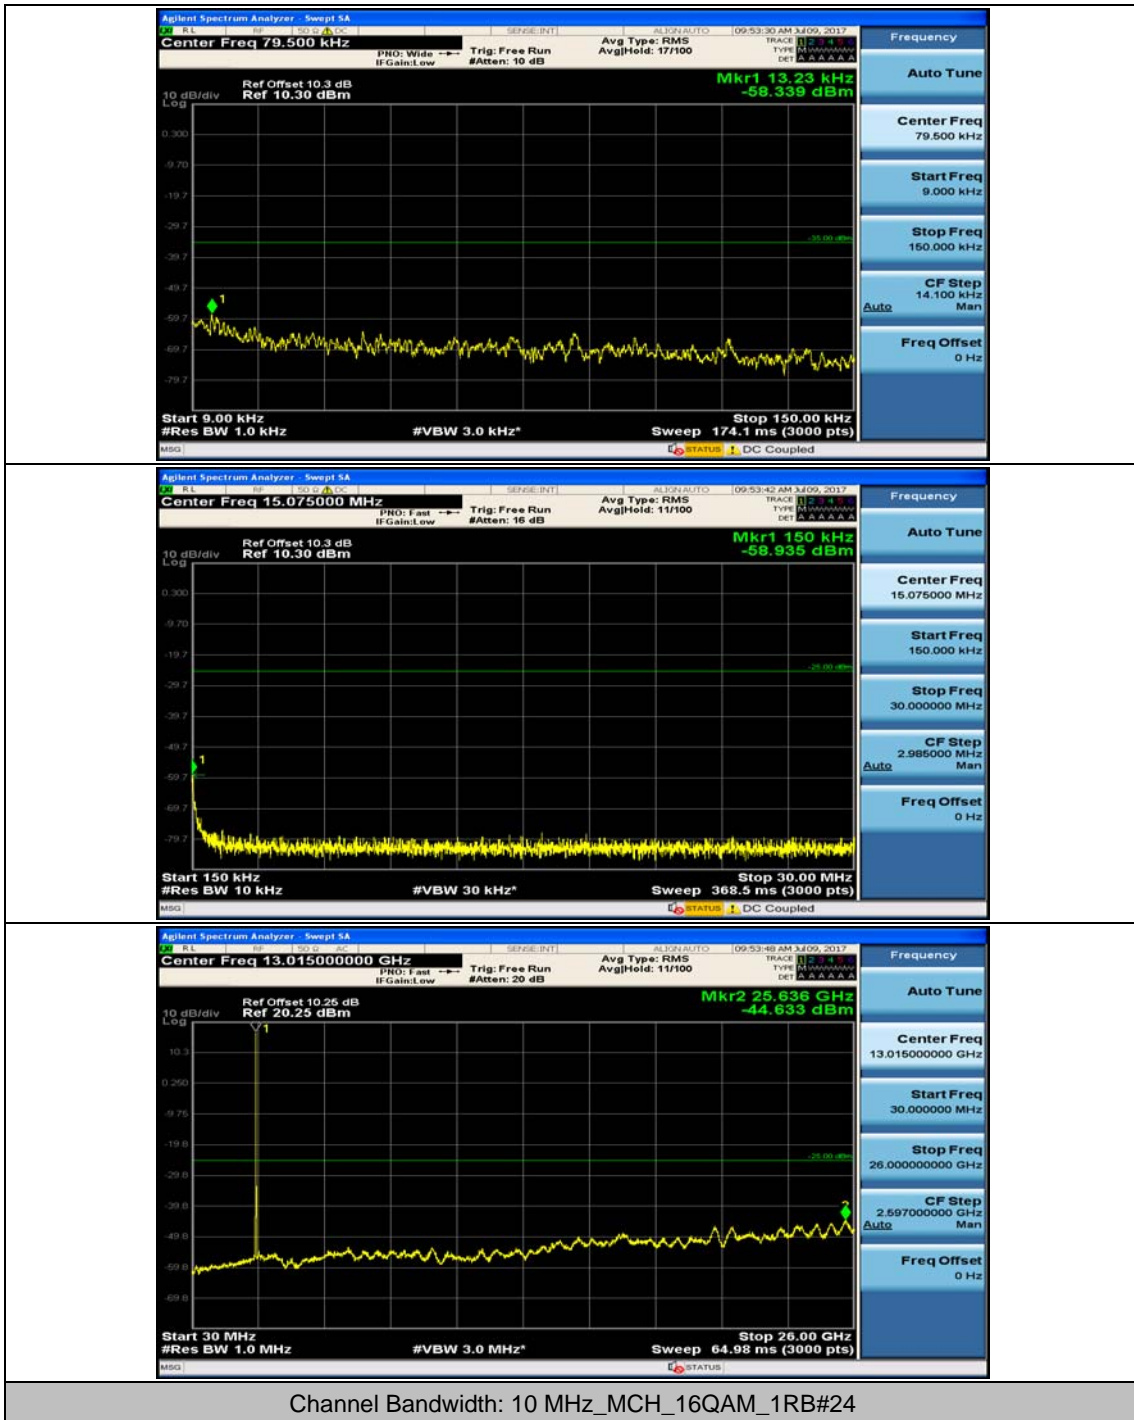

Channel Bandwidth: 10 MHz

Channel Bandwidth: 10 MHz_HCH_16QAM_1RB#49