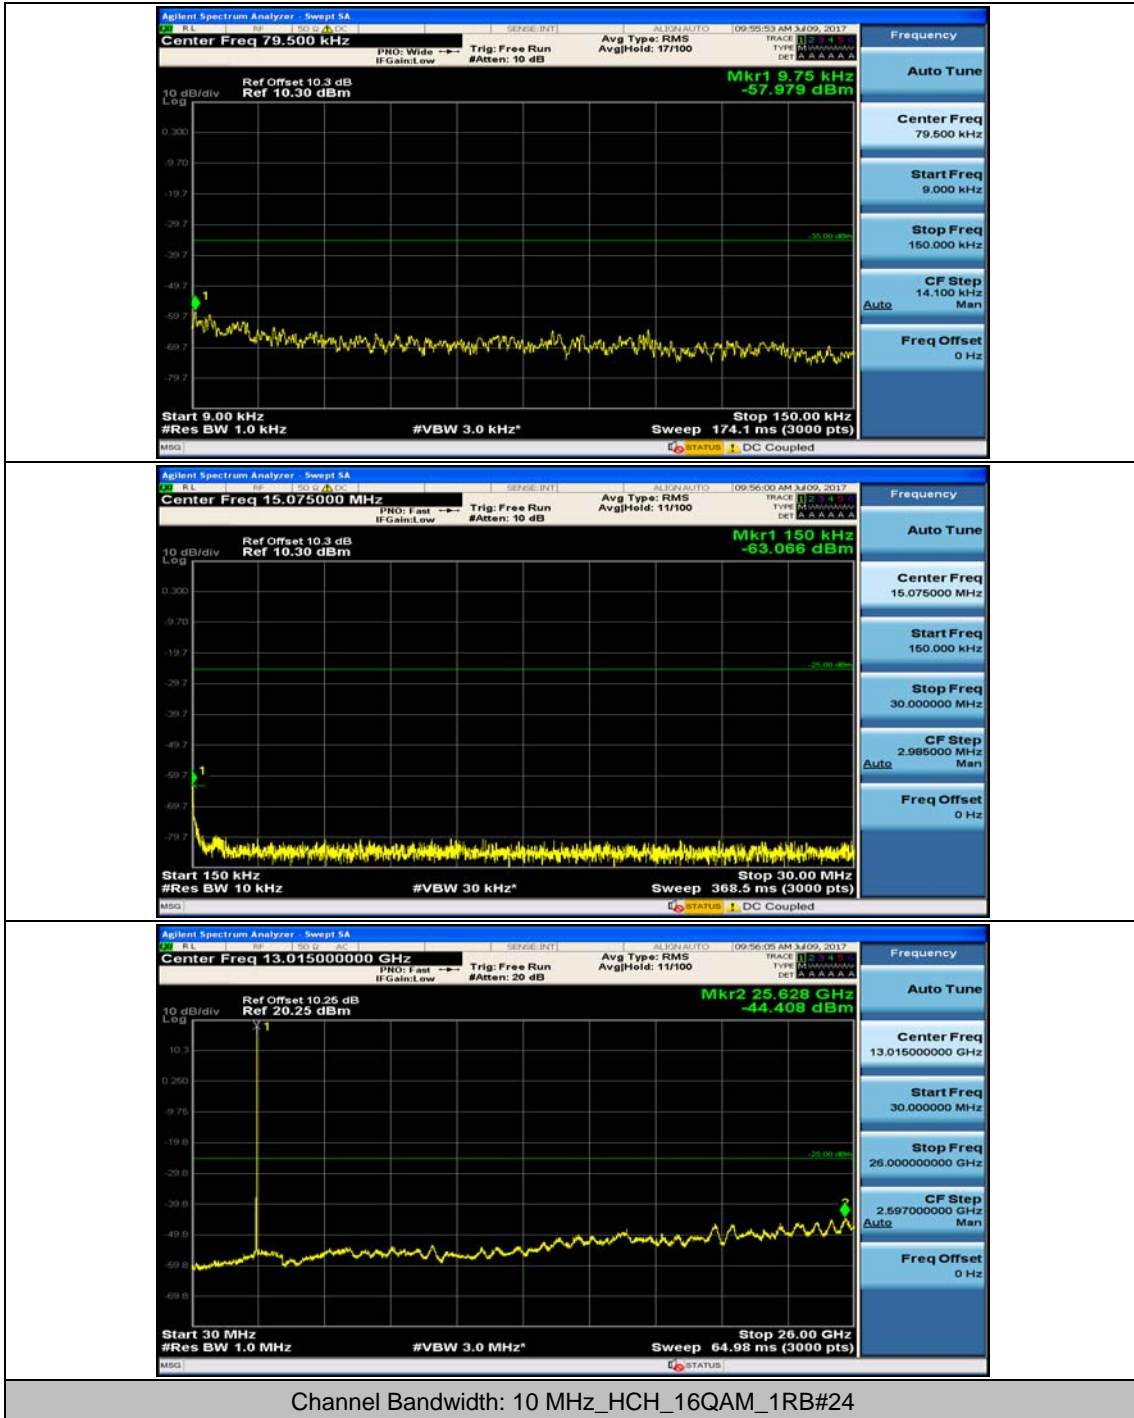

Channel Bandwidth: 10 MHz

Channel Bandwidth: 10 MHz_HCH_16QAM_1RB#49