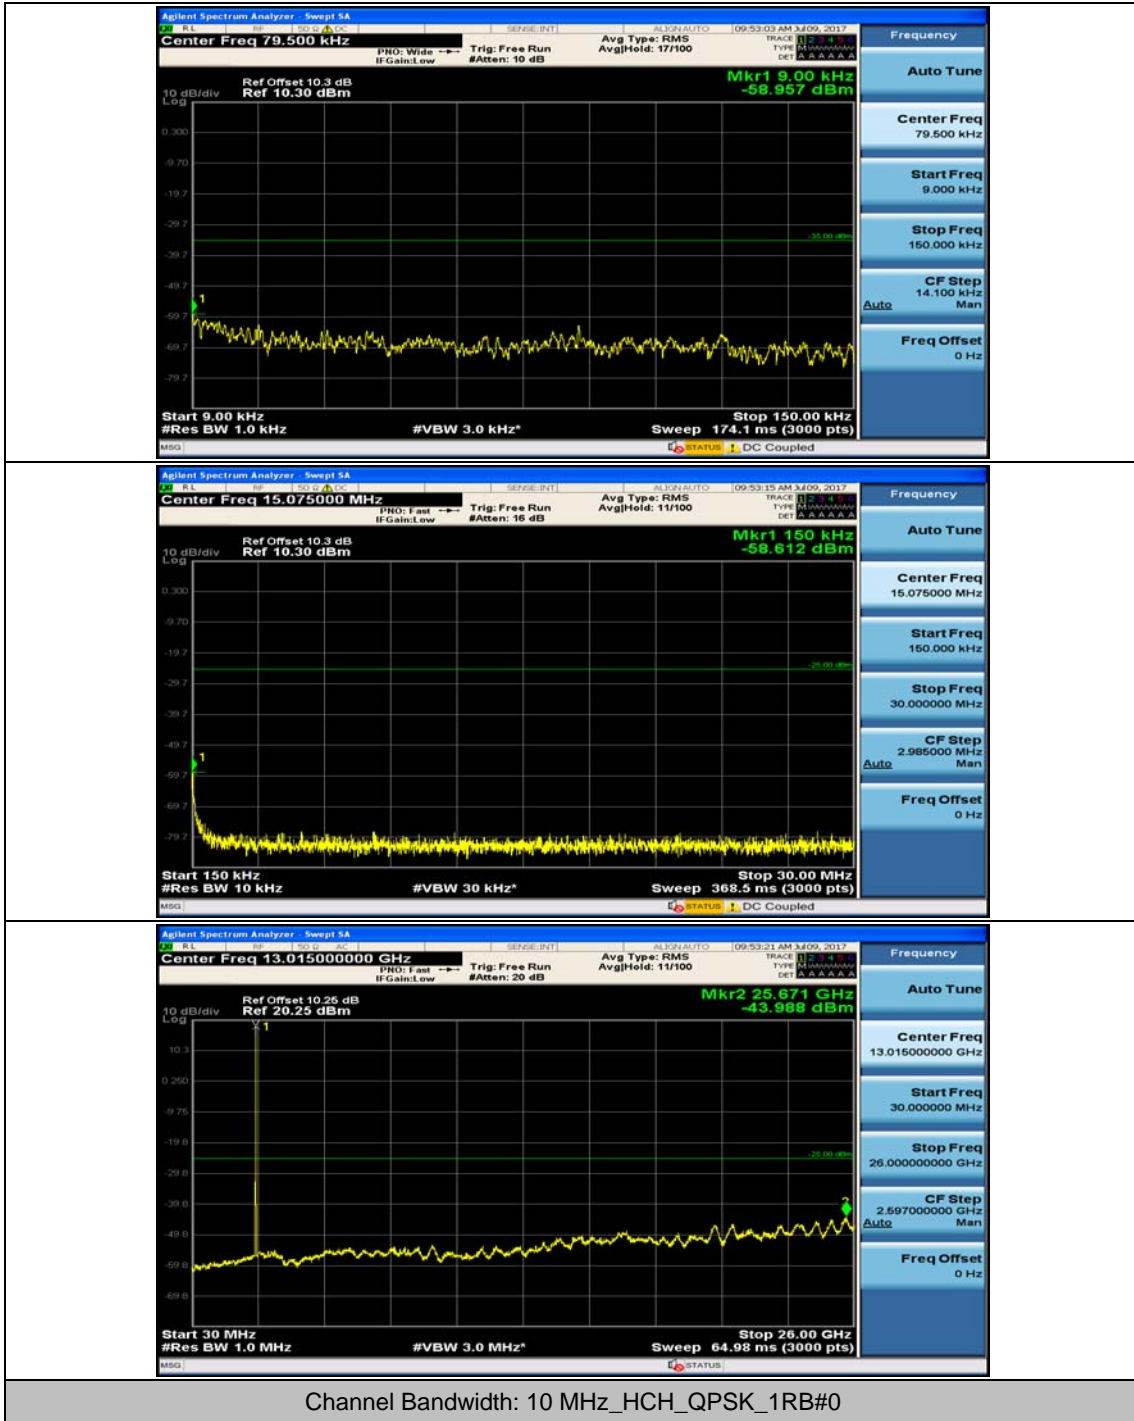

Channel Bandwidth: 10 MHz

Channel Bandwidth: 10 MHz_HCH_16QAM_1RB#49