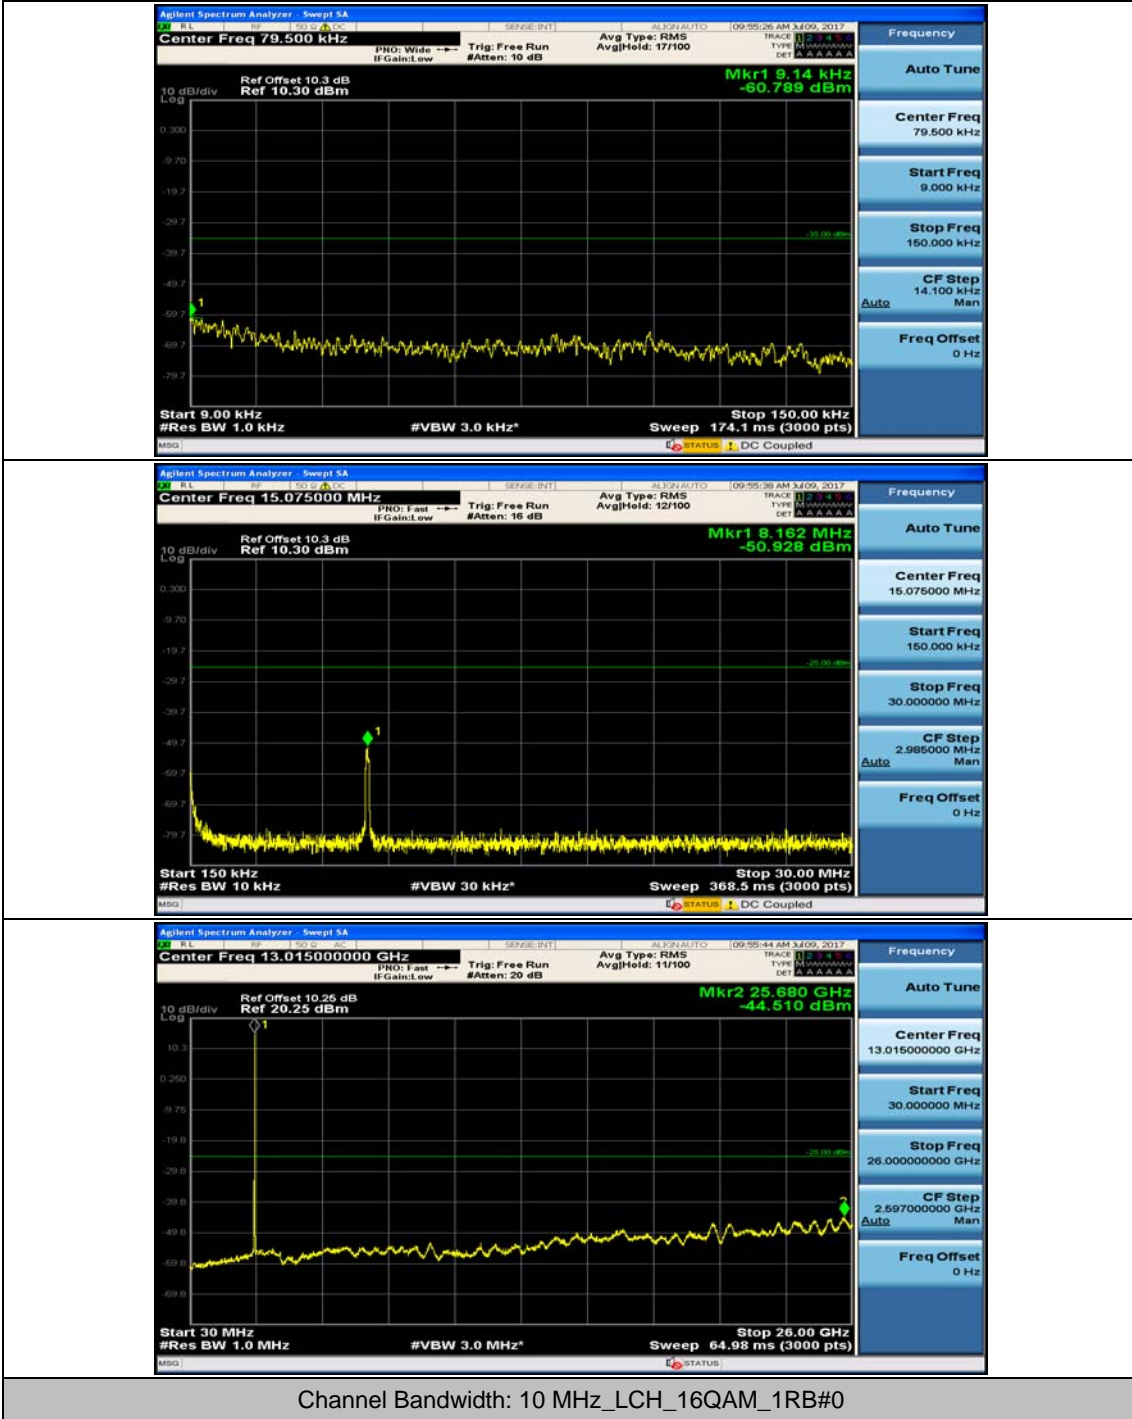

Channel Bandwidth: 10 MHz

Channel Bandwidth: 10 MHz_HCH_16QAM_1RB#49