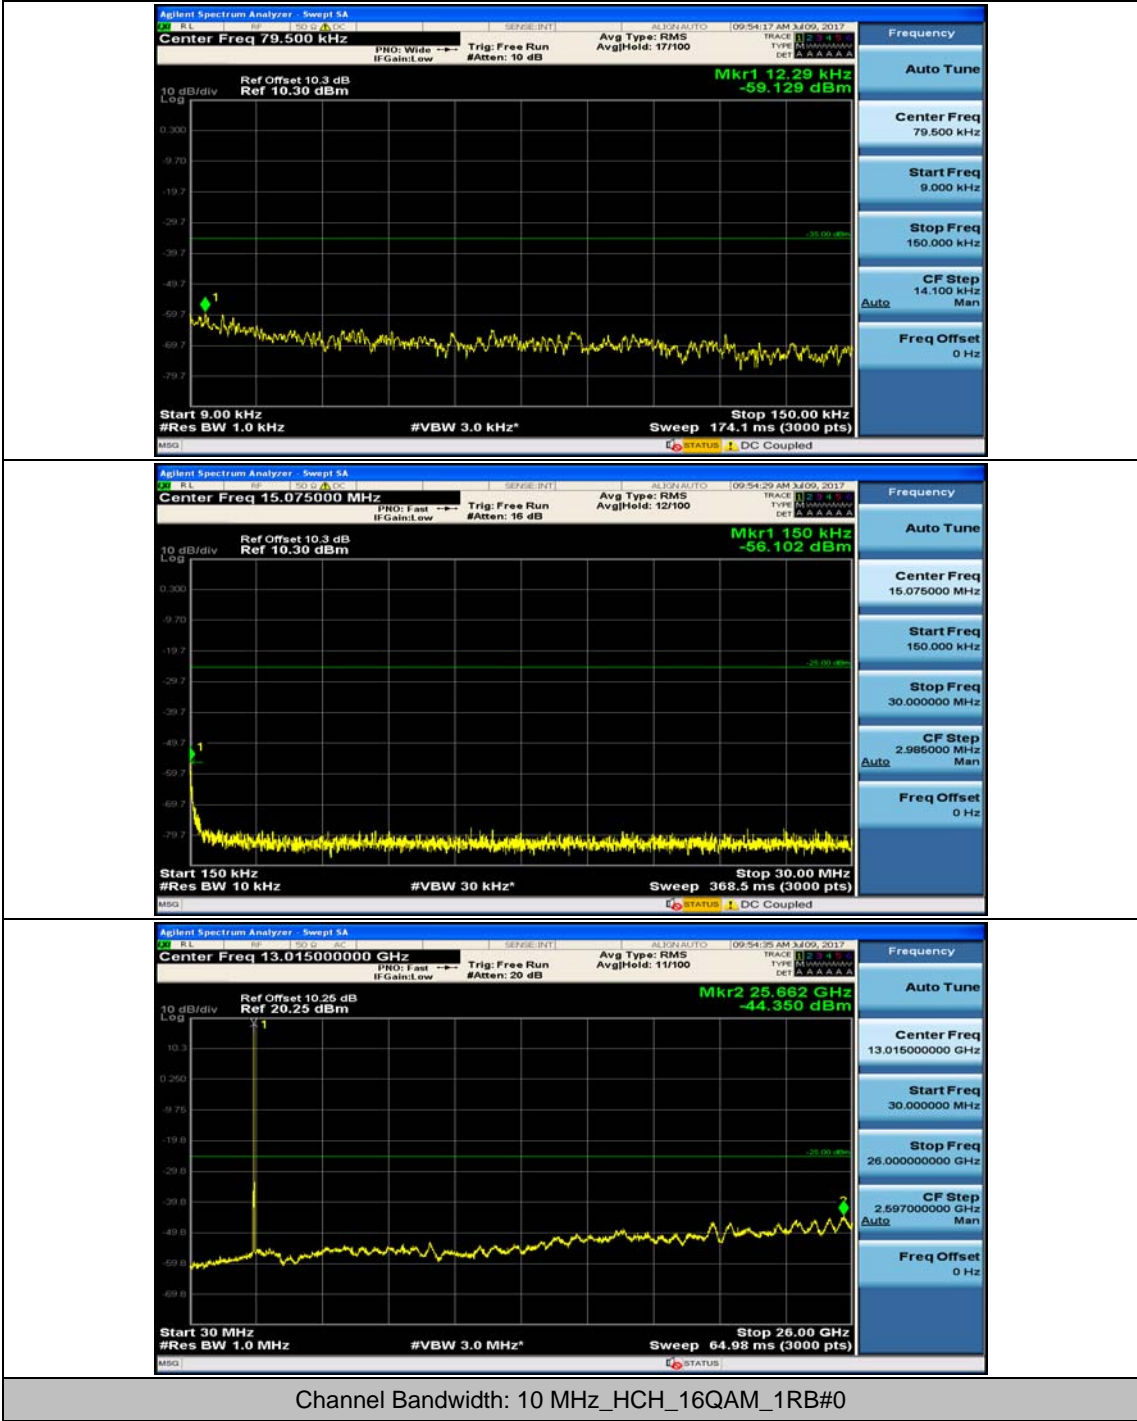

Channel Bandwidth: 10 MHz

Channel Bandwidth: 10 MHz_HCH_16QAM_1RB#49