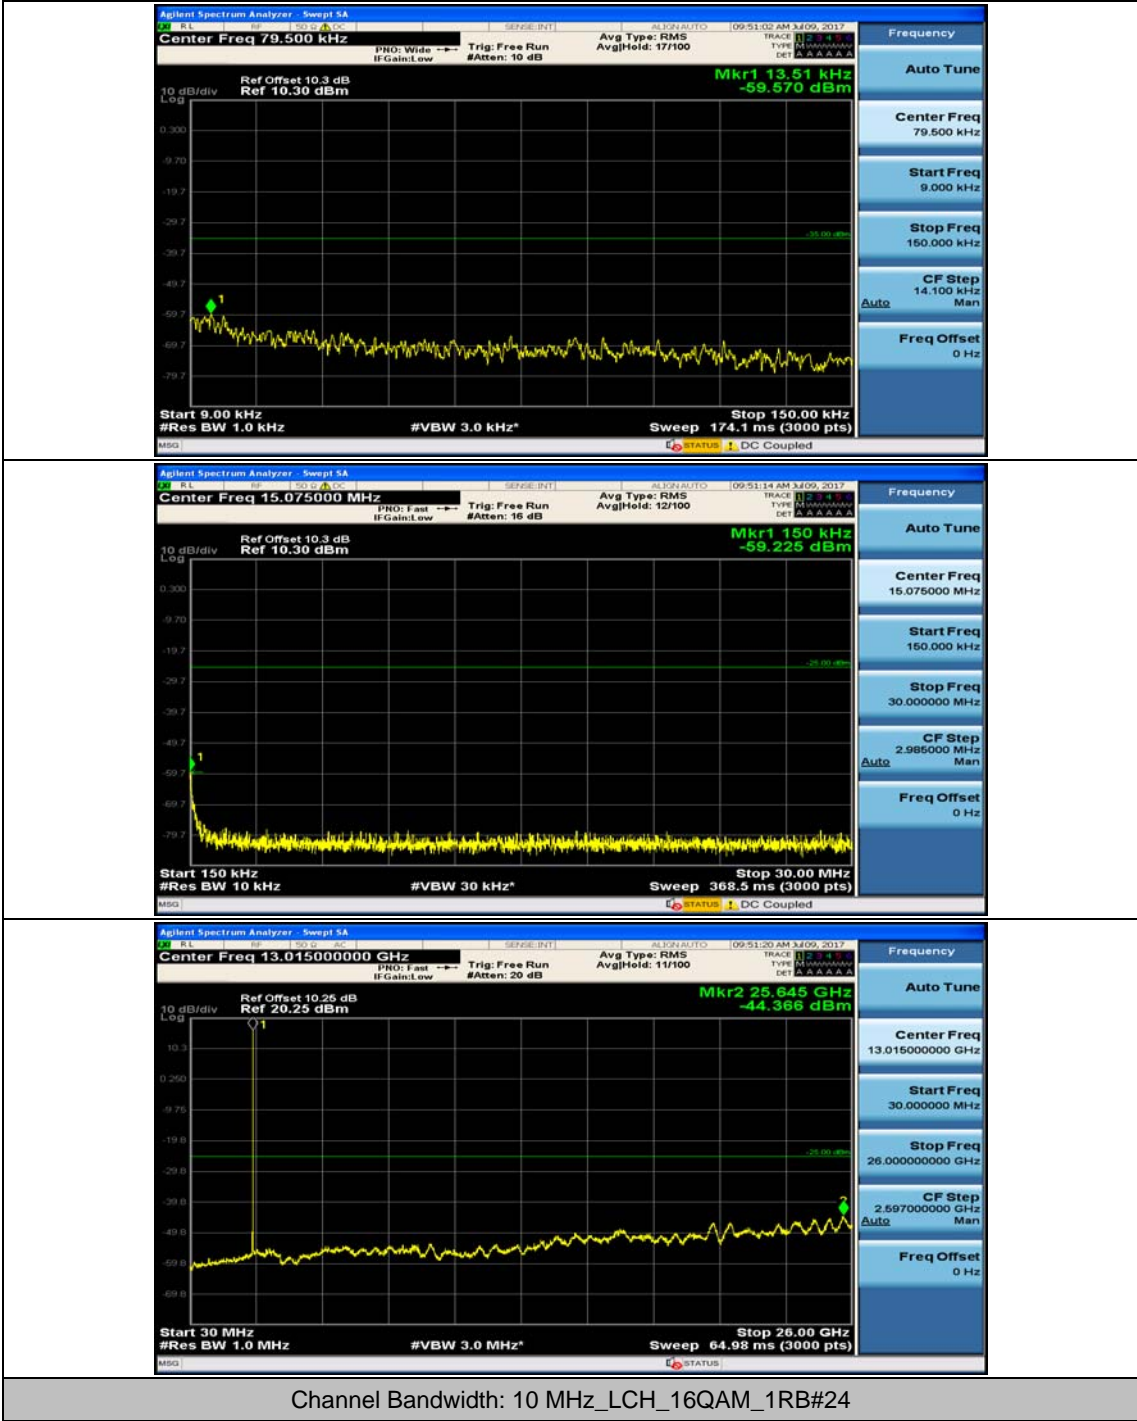

Channel Bandwidth: 10 MHz

Channel Bandwidth: 10 MHz_HCH_16QAM_1RB#49