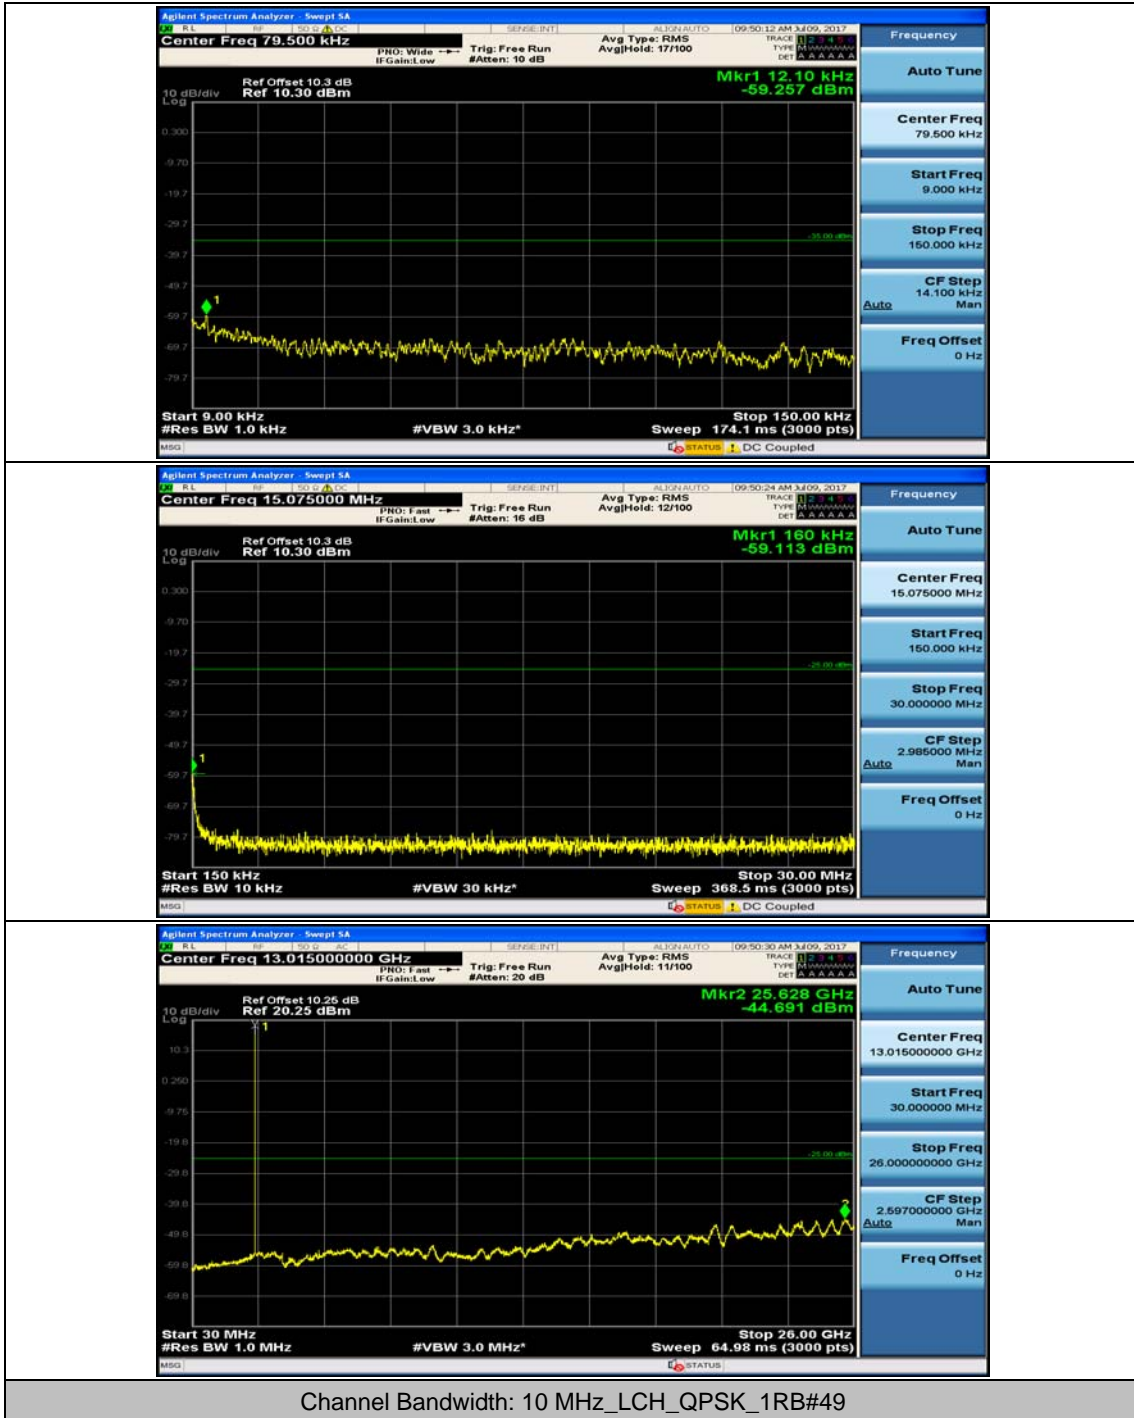

Channel Bandwidth: 10 MHz

Channel Bandwidth: 10 MHz_HCH_16QAM_1RB#49