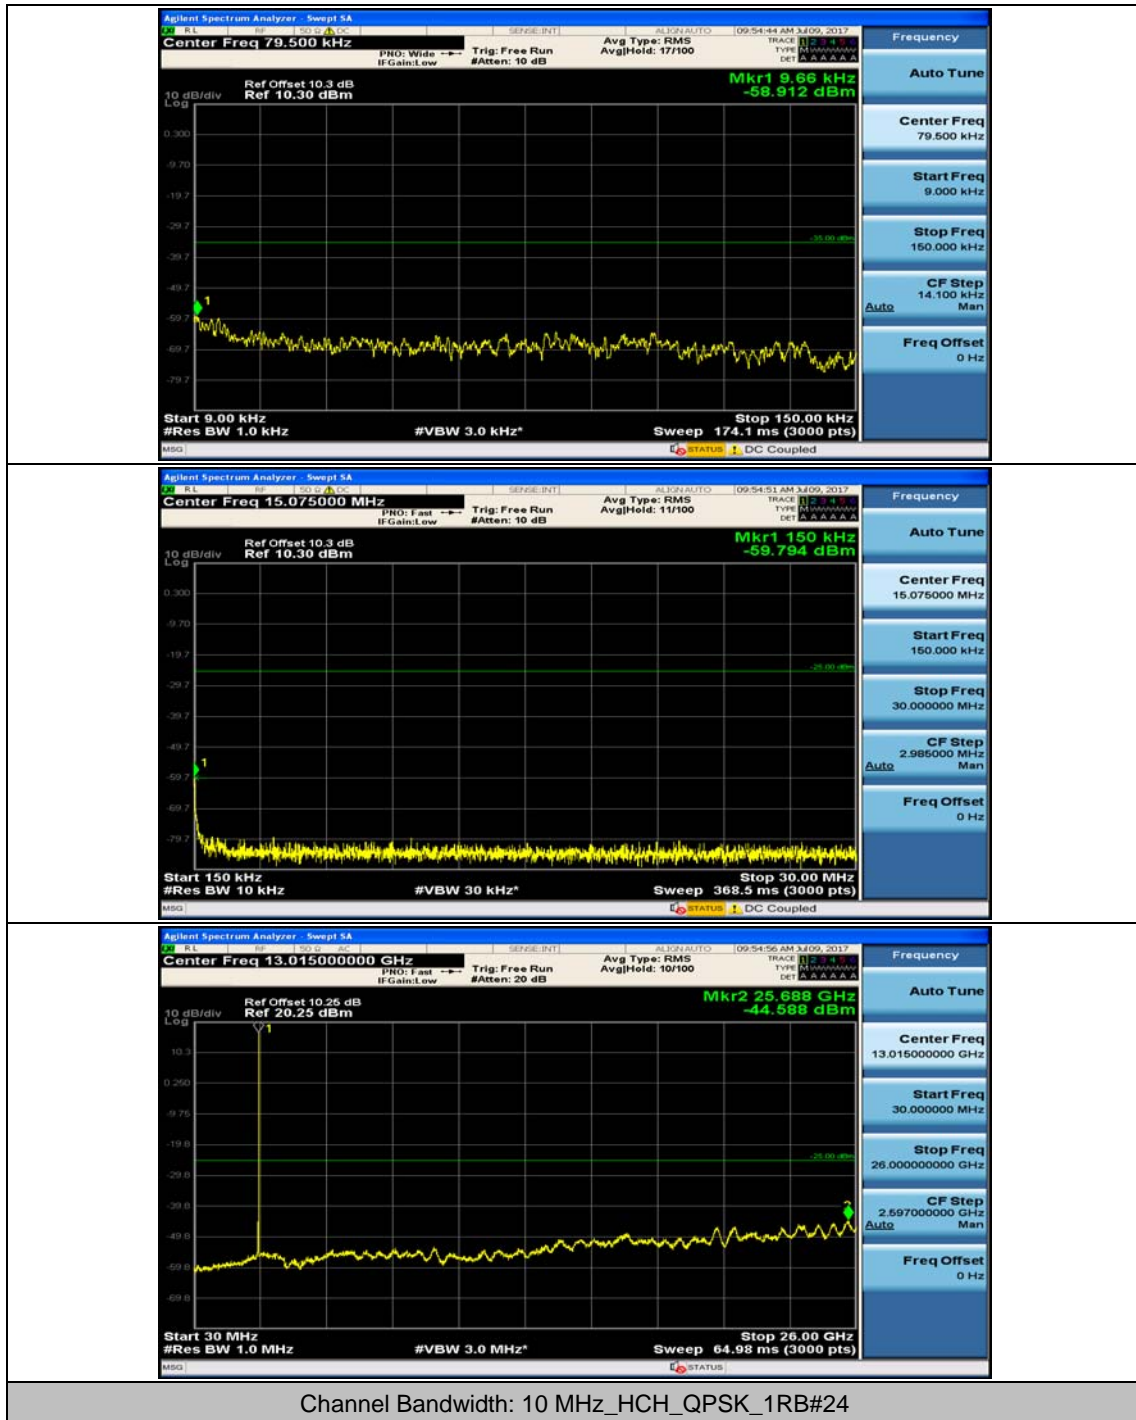

Channel Bandwidth: 10 MHz

Channel Bandwidth: 10 MHz_HCH_16QAM_1RB#49