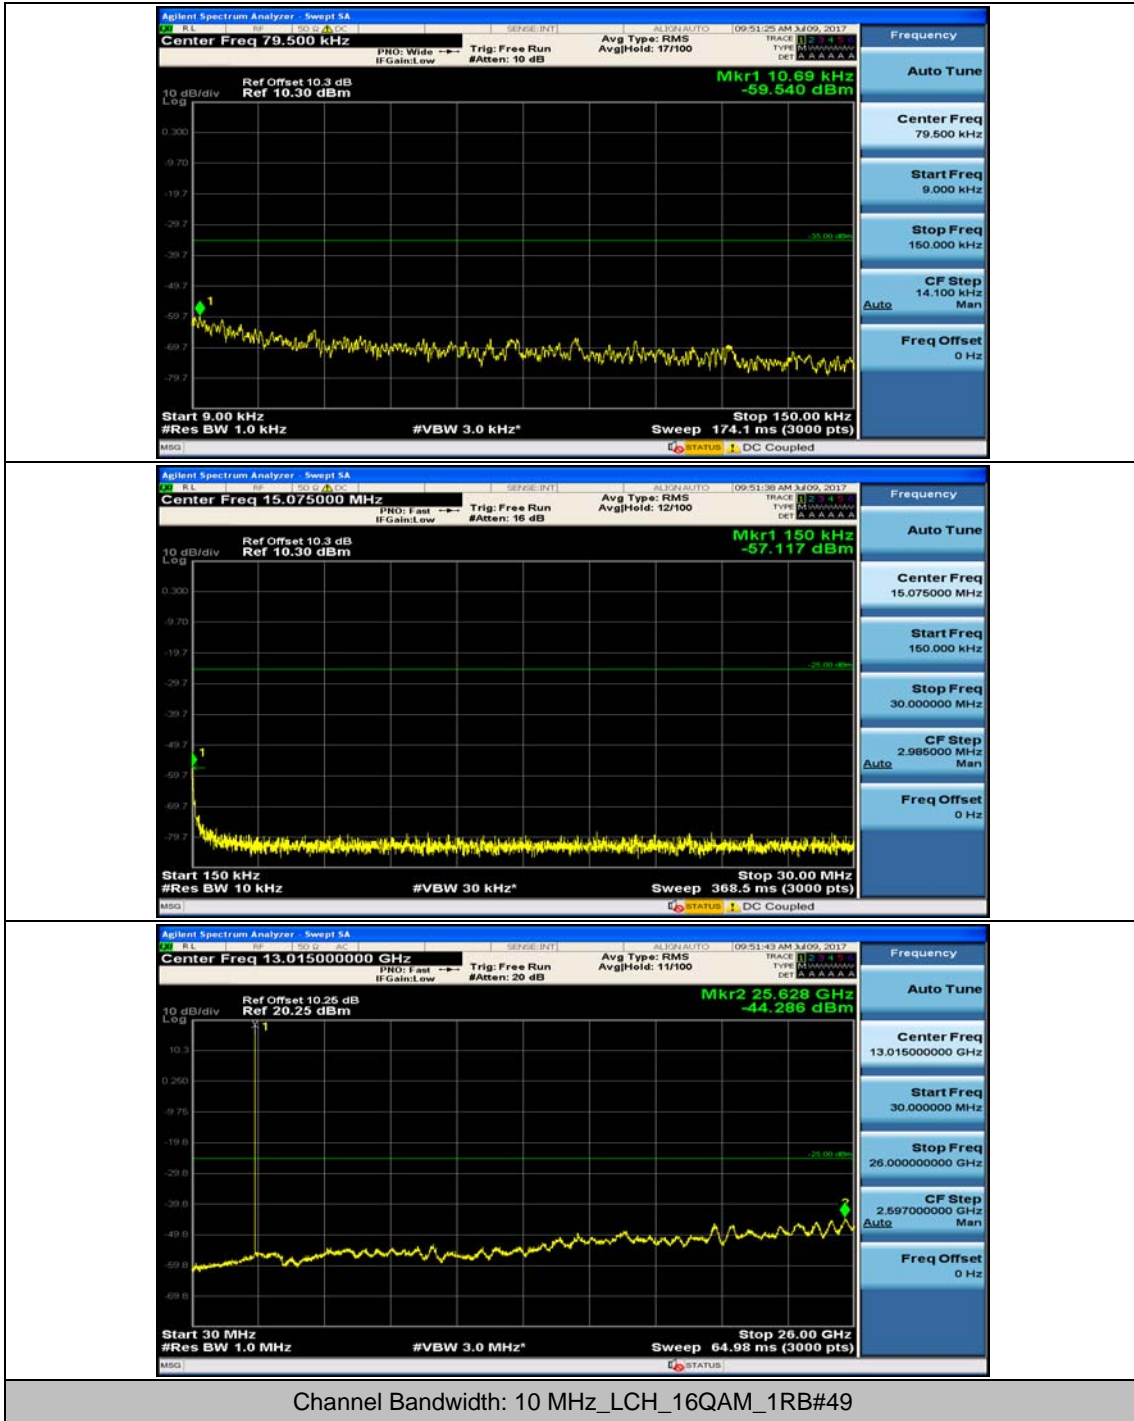

Channel Bandwidth: 10 MHz

Channel Bandwidth: 10 MHz_HCH_16QAM_1RB#49