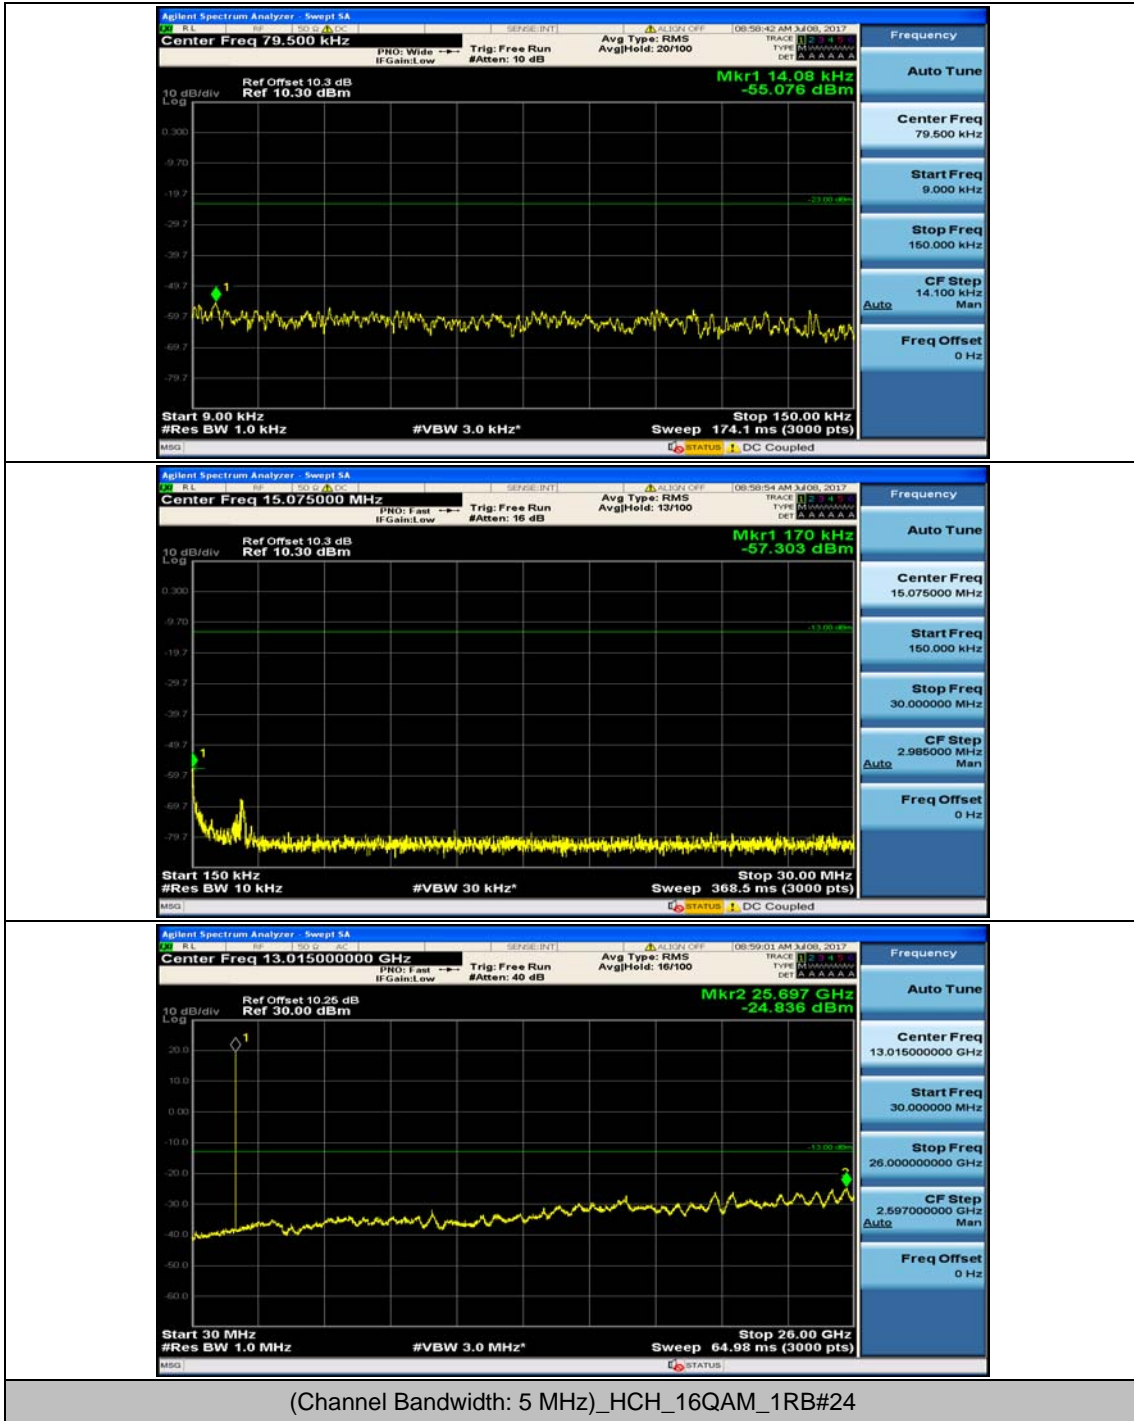

Channel Bandwidth: 3 MHz

(Channel Bandwidth: 3 MHz)_MCH_16QAM_1RB#7

(Channel Bandwidth: 3 MHz)_HCH_16QAM_1RB#7

Channel Bandwidth: 5 MHz

Channel Bandwidth: 10 MHz

Channel Bandwidth: 10 MHz_MCH_16QAM_1RB#0