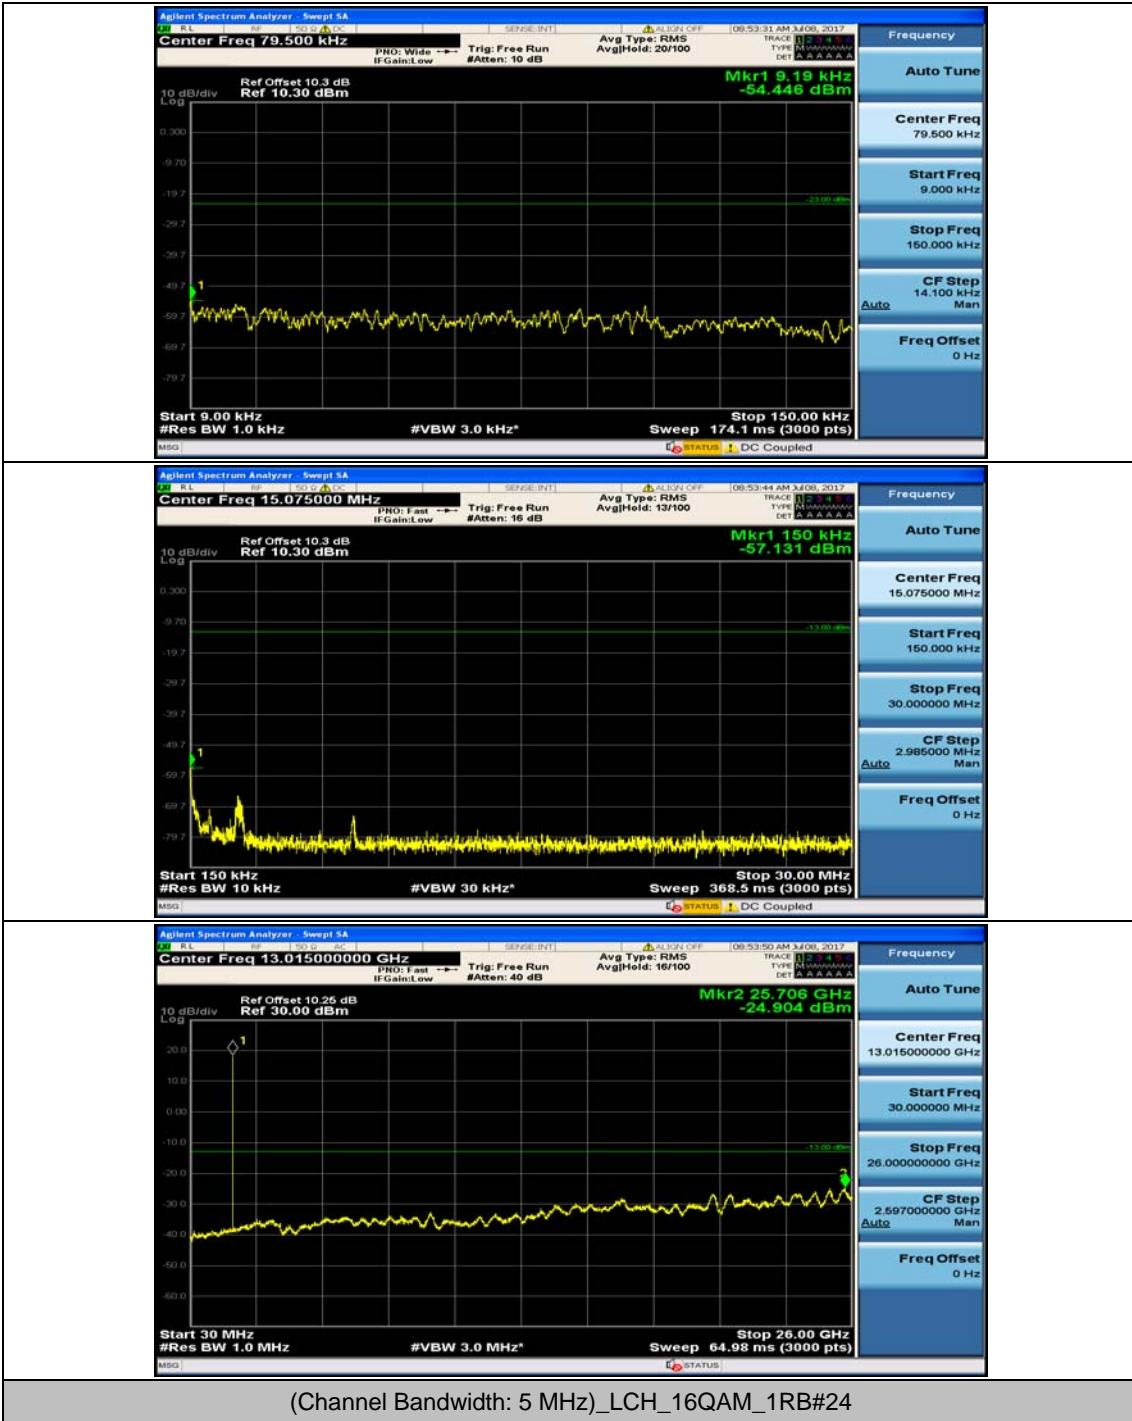

Channel Bandwidth: 3 MHz

(Channel Bandwidth: 3 MHz)_MCH_16QAM_1RB#7

(Channel Bandwidth: 3 MHz)_HCH_16QAM_1RB#7

Channel Bandwidth: 5 MHz

Channel Bandwidth: 10 MHz

Channel Bandwidth: 10 MHz_MCH_16QAM_1RB#0