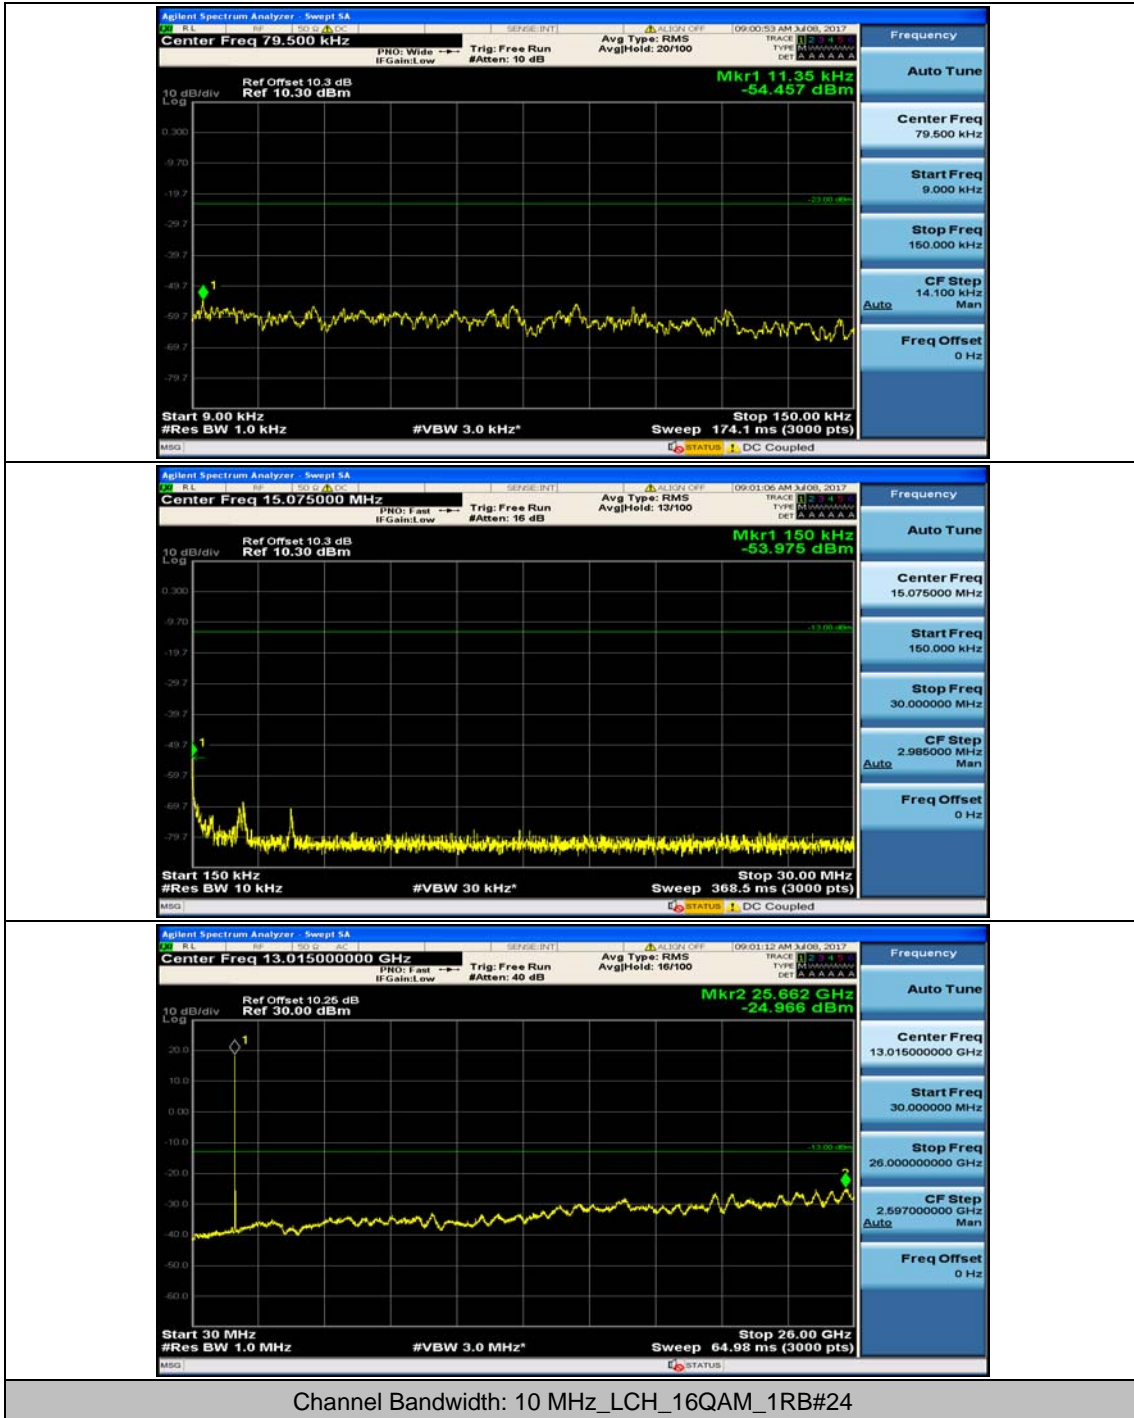

Channel Bandwidth: 3 MHz

(Channel Bandwidth: 3 MHz)_MCH_16QAM_1RB#7

(Channel Bandwidth: 3 MHz)_HCH_16QAM_1RB#7

Channel Bandwidth: 5 MHz

Channel Bandwidth: 10 MHz

Channel Bandwidth: 10 MHz_MCH_16QAM_1RB#0