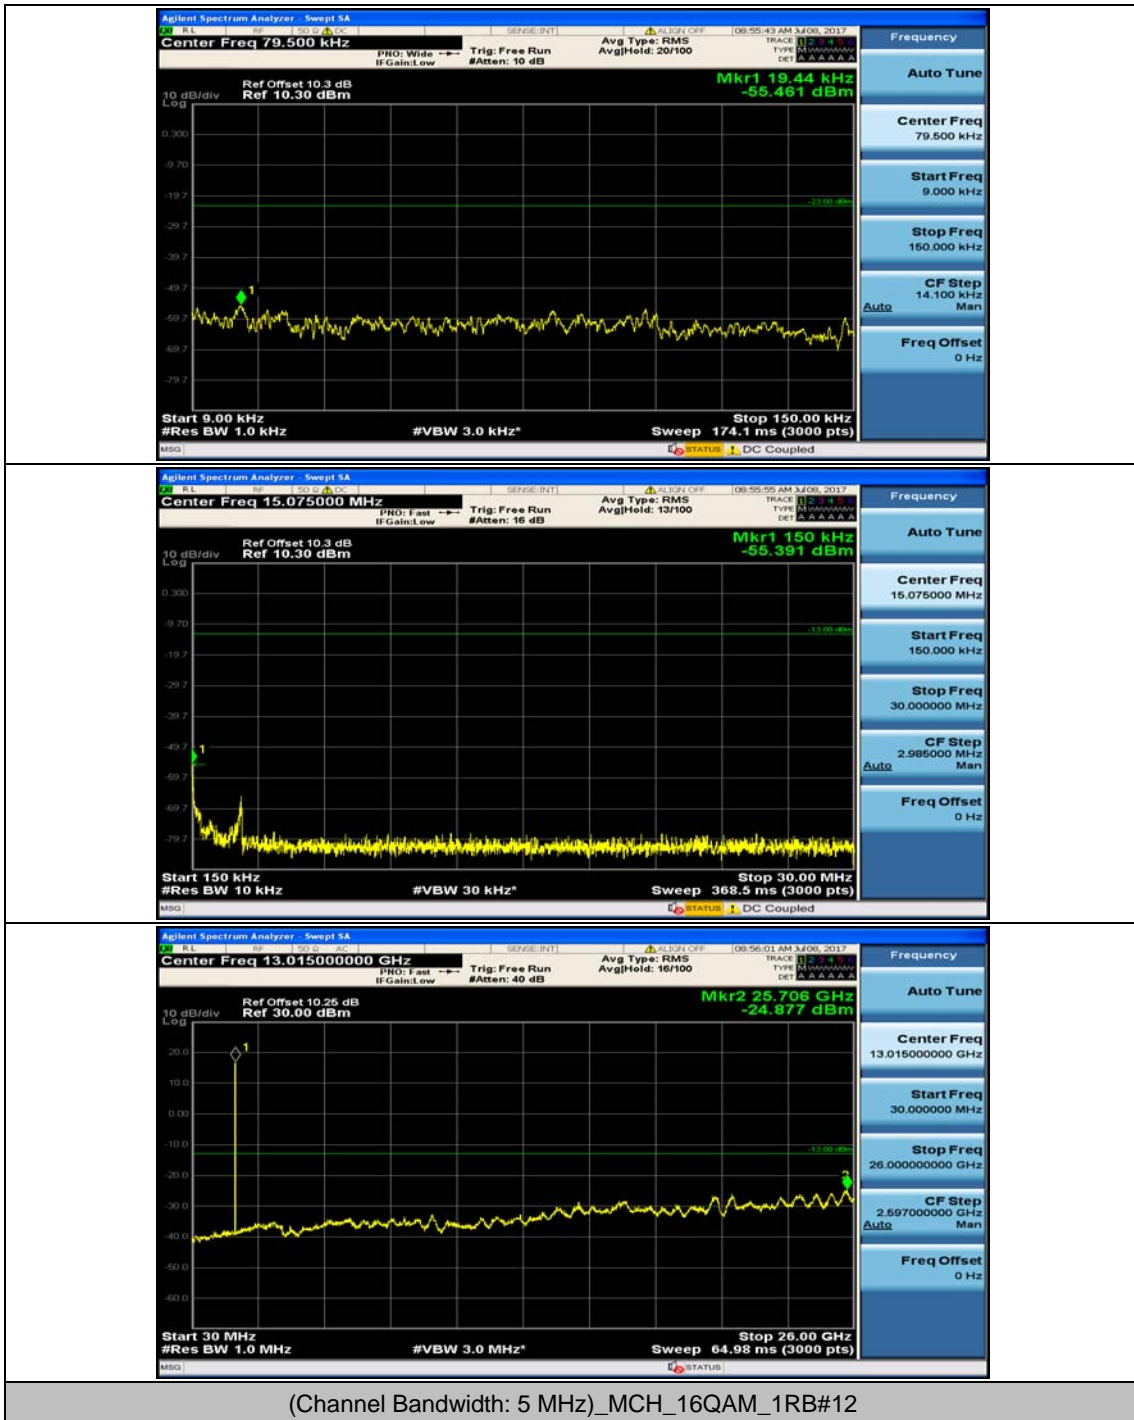

Channel Bandwidth: 3 MHz

(Channel Bandwidth: 3 MHz)_MCH_16QAM_1RB#7

(Channel Bandwidth: 3 MHz)_HCH_16QAM_1RB#7

Channel Bandwidth: 5 MHz

Channel Bandwidth: 10 MHz

Channel Bandwidth: 10 MHz_MCH_16QAM_1RB#0