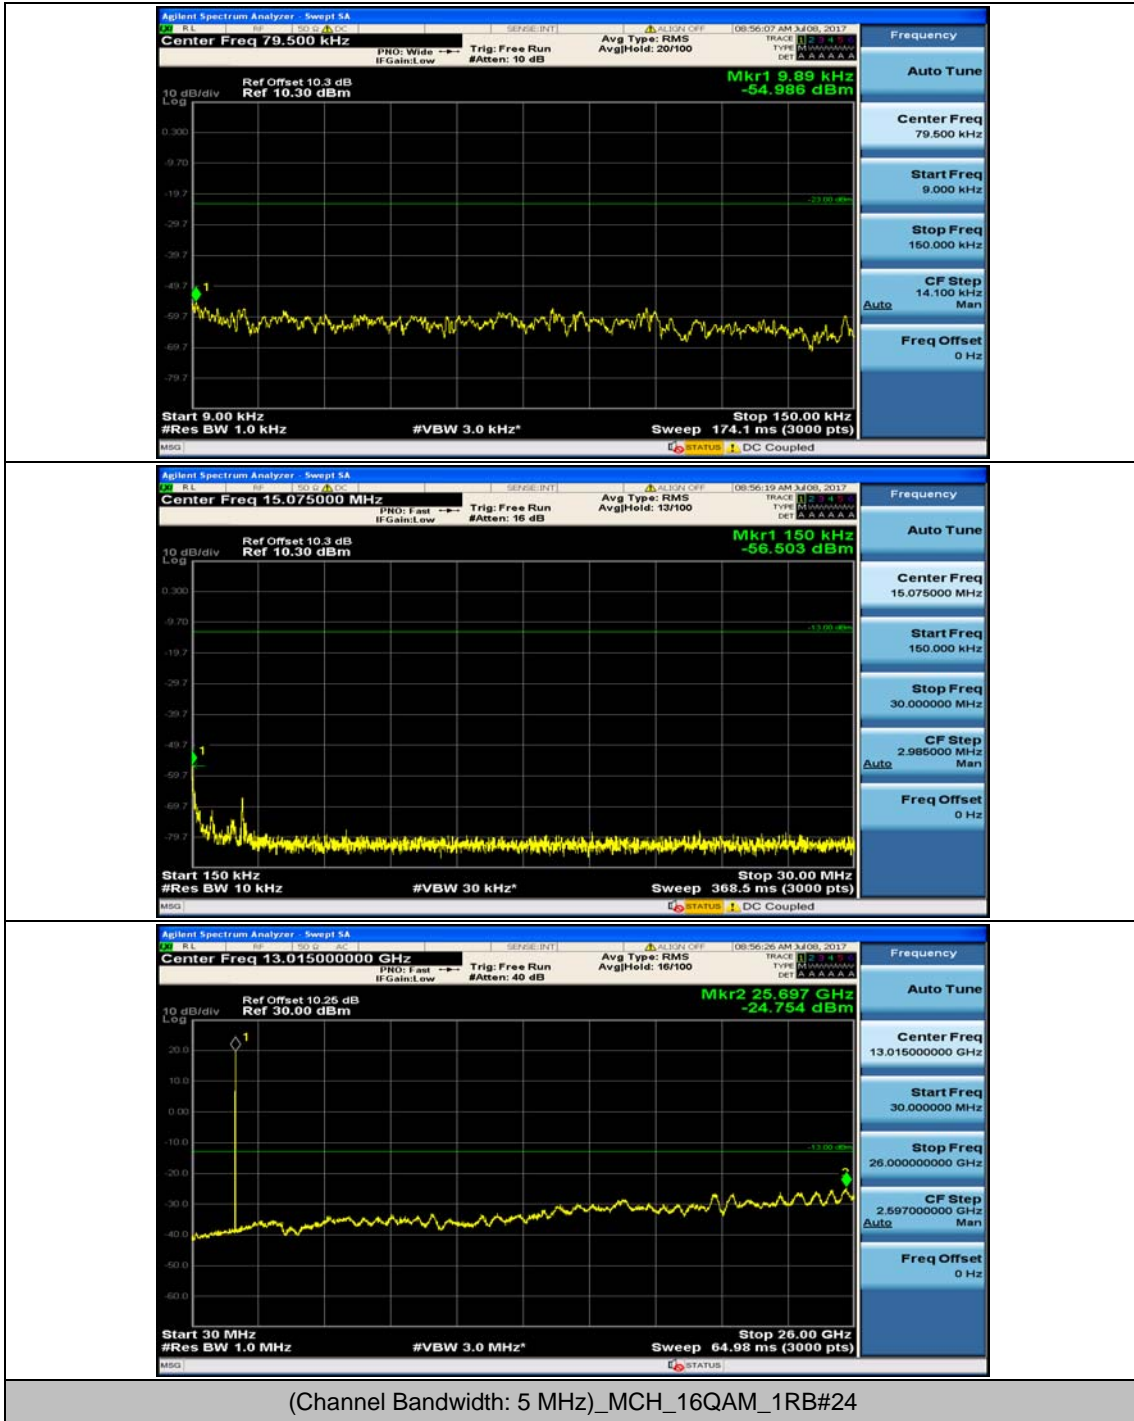

Channel Bandwidth: 3 MHz

(Channel Bandwidth: 3 MHz)_MCH_16QAM_1RB#7

(Channel Bandwidth: 3 MHz)_HCH_16QAM_1RB#7

Channel Bandwidth: 5 MHz

Channel Bandwidth: 10 MHz

Channel Bandwidth: 10 MHz_MCH_16QAM_1RB#0