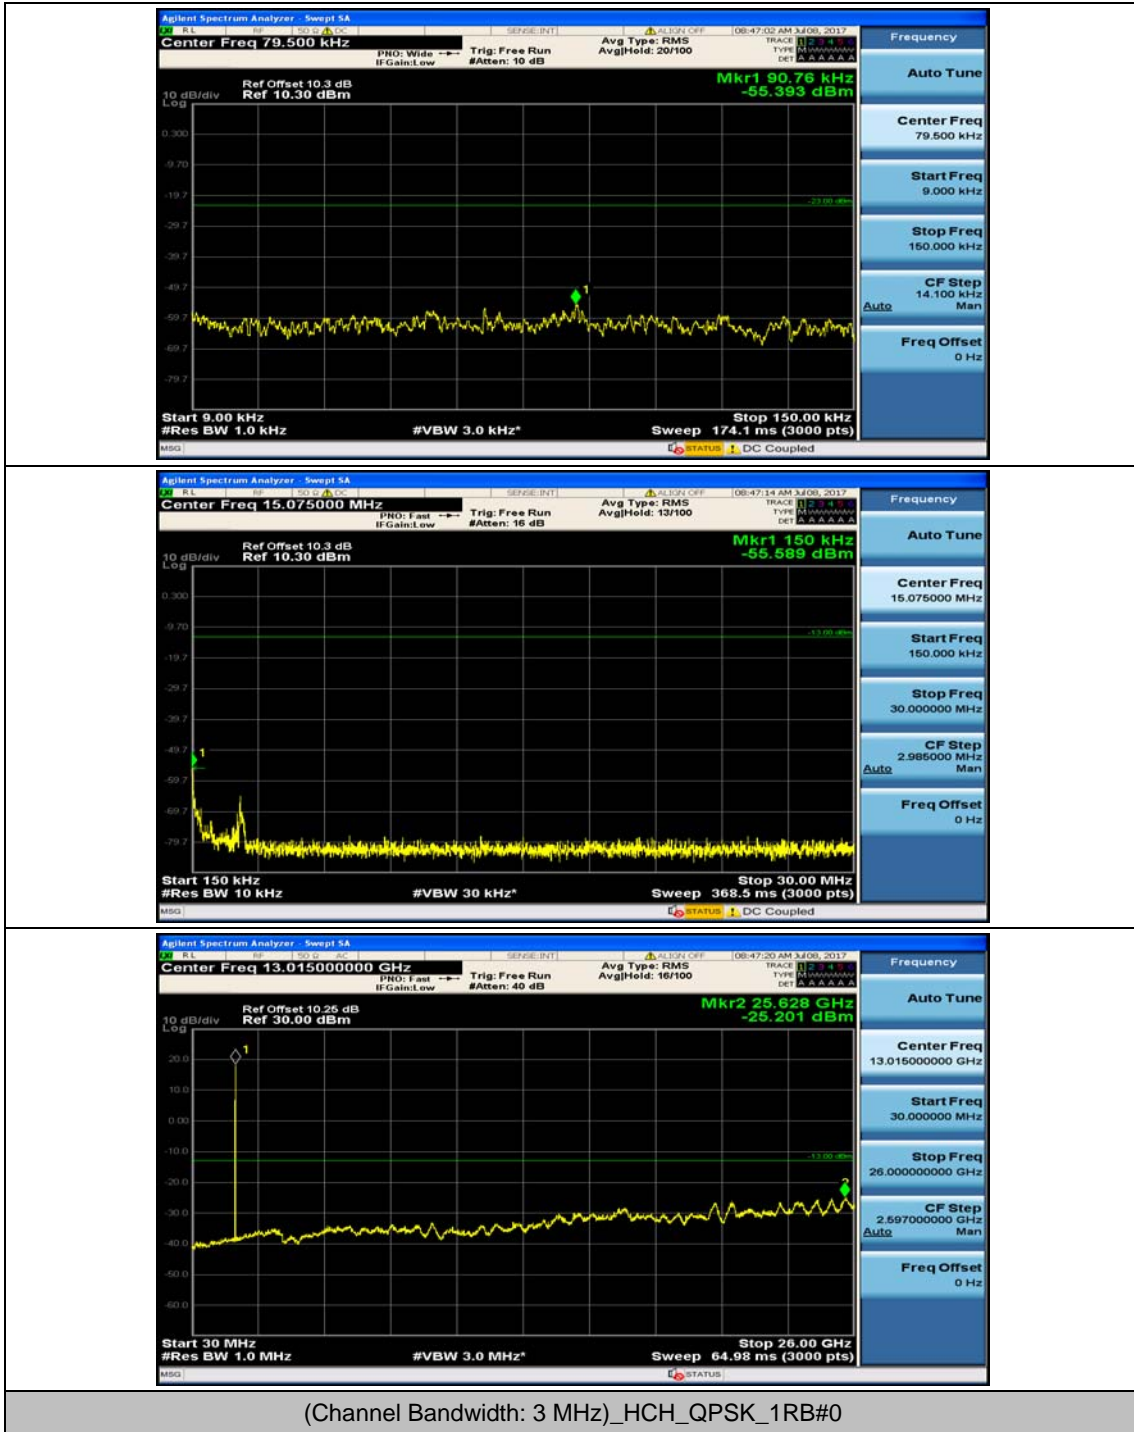

Channel Bandwidth: 3 MHz

(Channel Bandwidth: 3 MHz)_MCH_16QAM_1RB#7

(Channel Bandwidth: 3 MHz)_HCH_16QAM_1RB#7

Channel Bandwidth: 5 MHz

Channel Bandwidth: 10 MHz

Channel Bandwidth: 10 MHz_MCH_16QAM_1RB#0