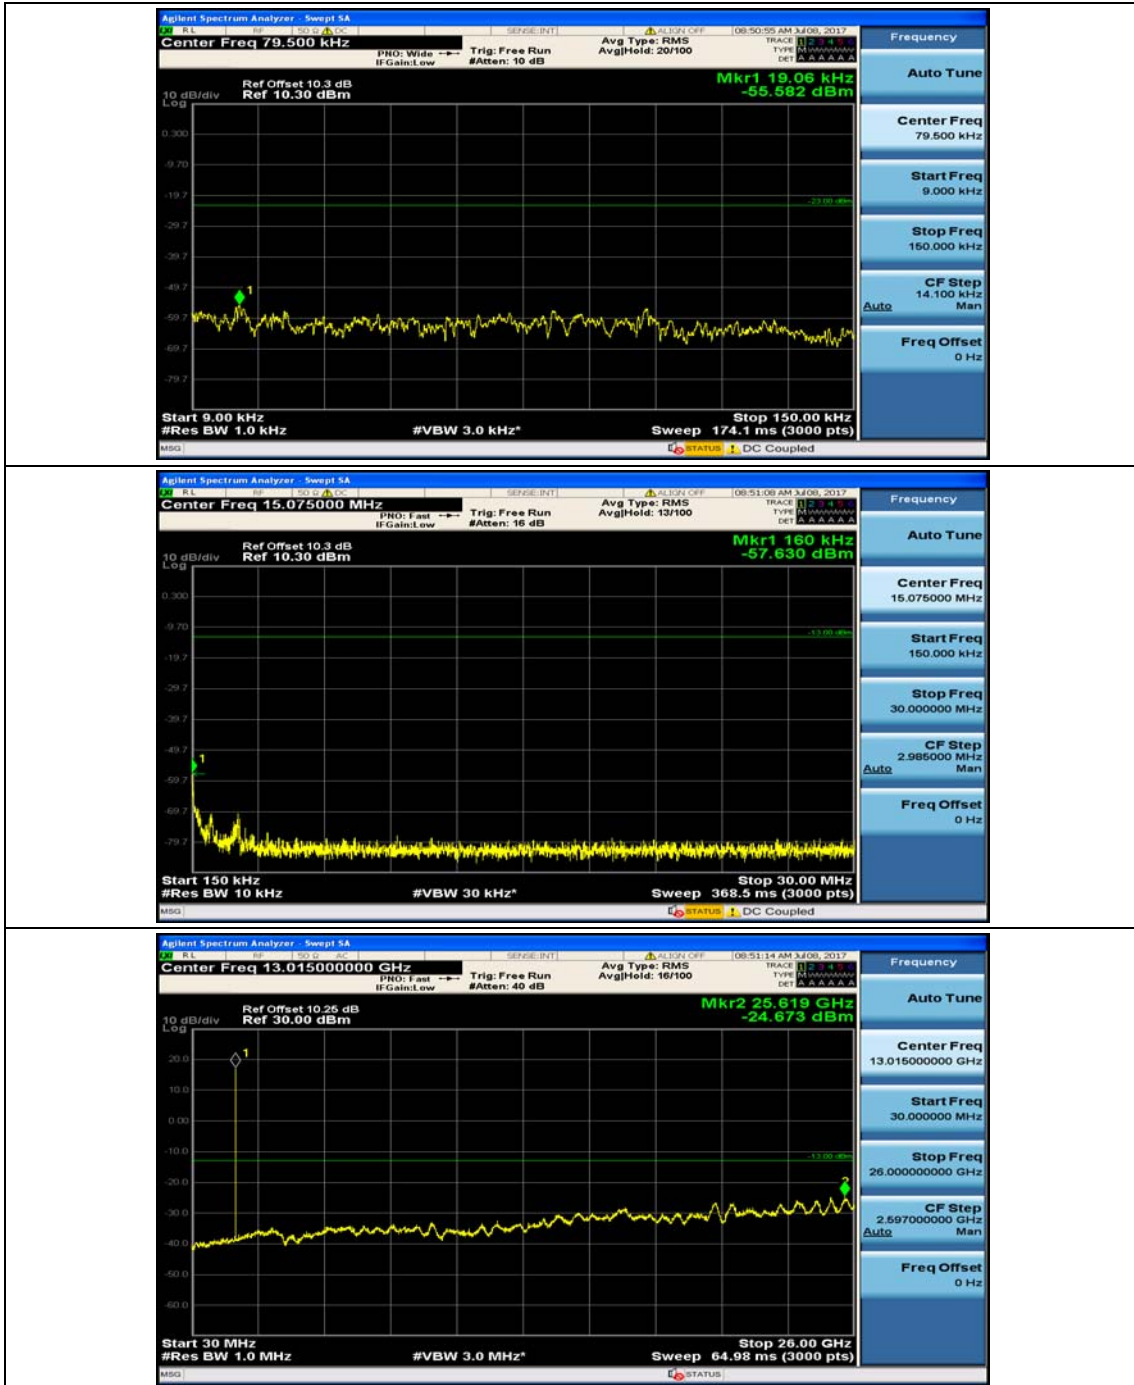

Channel Bandwidth: 3 MHz

(Channel Bandwidth: 3 MHz)_MCH_16QAM_1RB#7

(Channel Bandwidth: 3 MHz)_HCH_16QAM_1RB#7

Channel Bandwidth: 5 MHz

Channel Bandwidth: 10 MHz

Channel Bandwidth: 10 MHz_MCH_16QAM_1RB#0