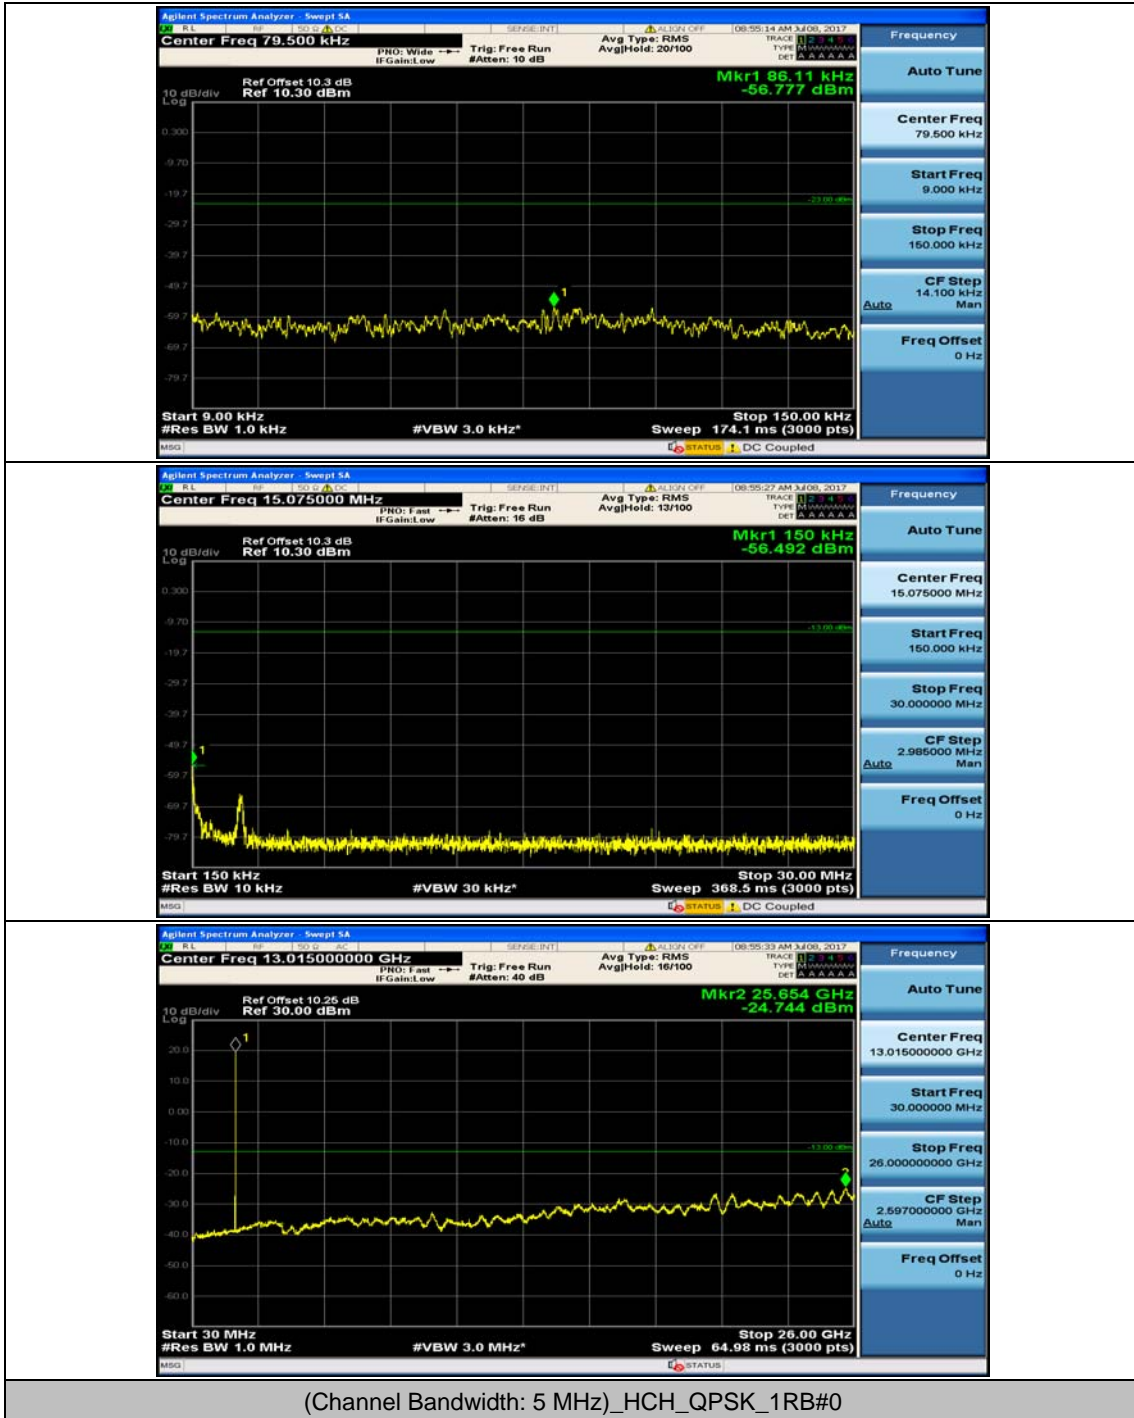

Channel Bandwidth: 3 MHz

(Channel Bandwidth: 3 MHz)_MCH_16QAM_1RB#7

(Channel Bandwidth: 3 MHz)_HCH_16QAM_1RB#7

Channel Bandwidth: 5 MHz

Channel Bandwidth: 10 MHz

Channel Bandwidth: 10 MHz_MCH_16QAM_1RB#0