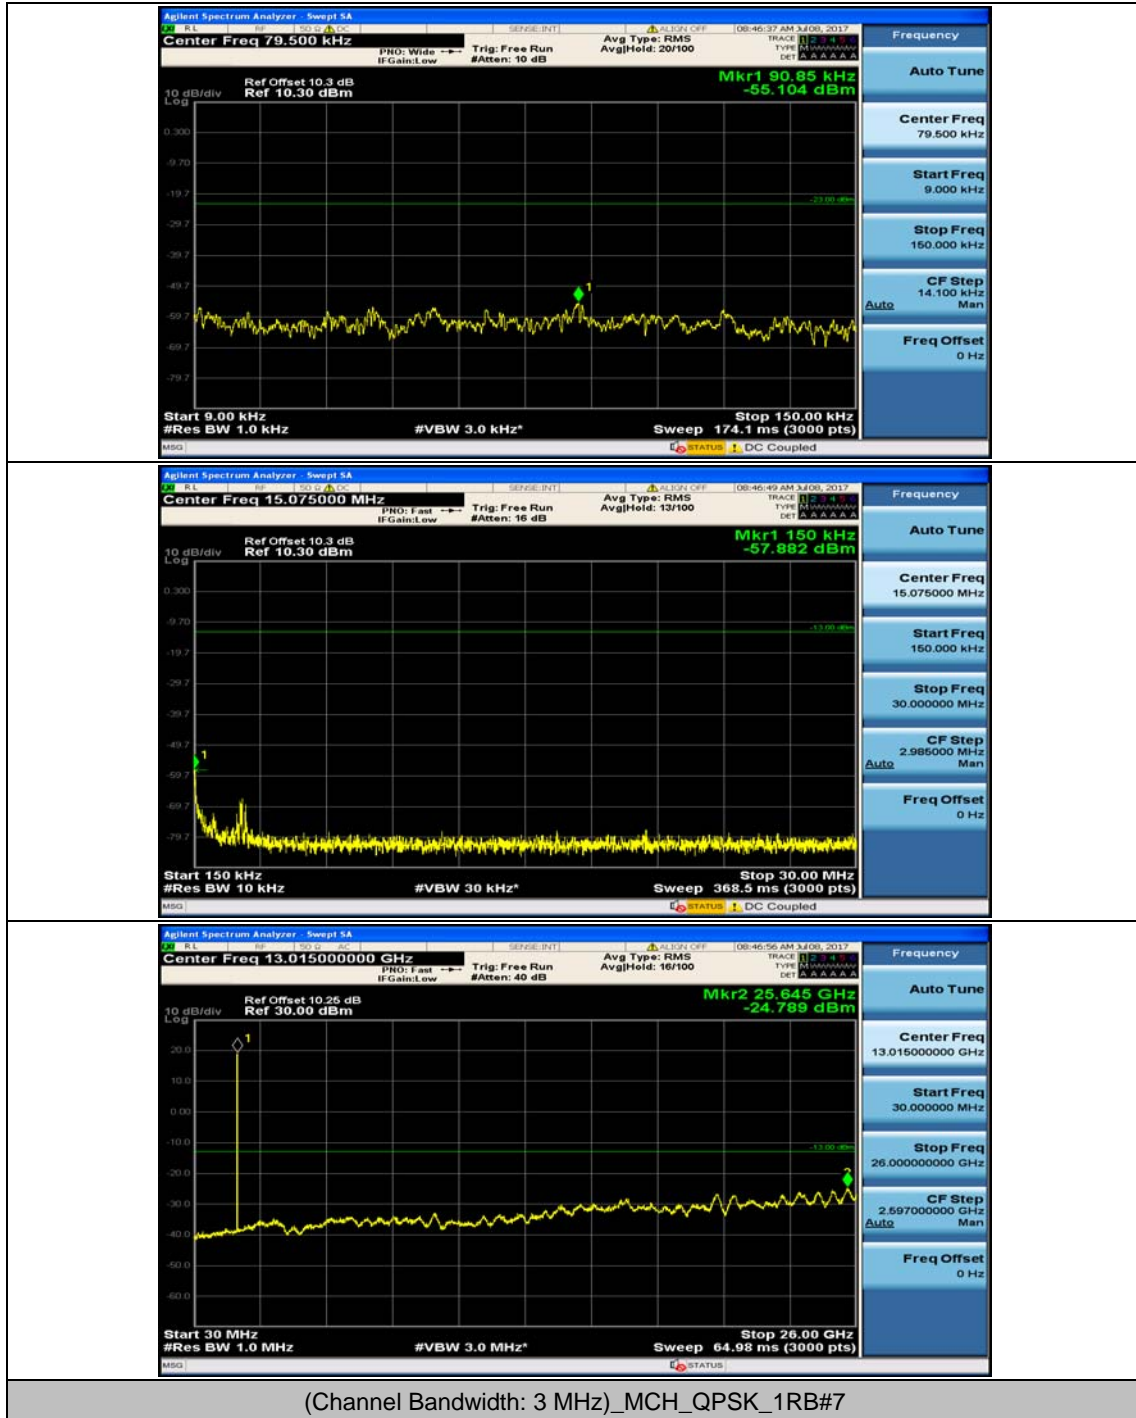

Channel Bandwidth: 3 MHz

(Channel Bandwidth: 3 MHz)_MCH_16QAM_1RB#7

(Channel Bandwidth: 3 MHz)_HCH_16QAM_1RB#7

Channel Bandwidth: 5 MHz

Channel Bandwidth: 10 MHz

Channel Bandwidth: 10 MHz_MCH_16QAM_1RB#0