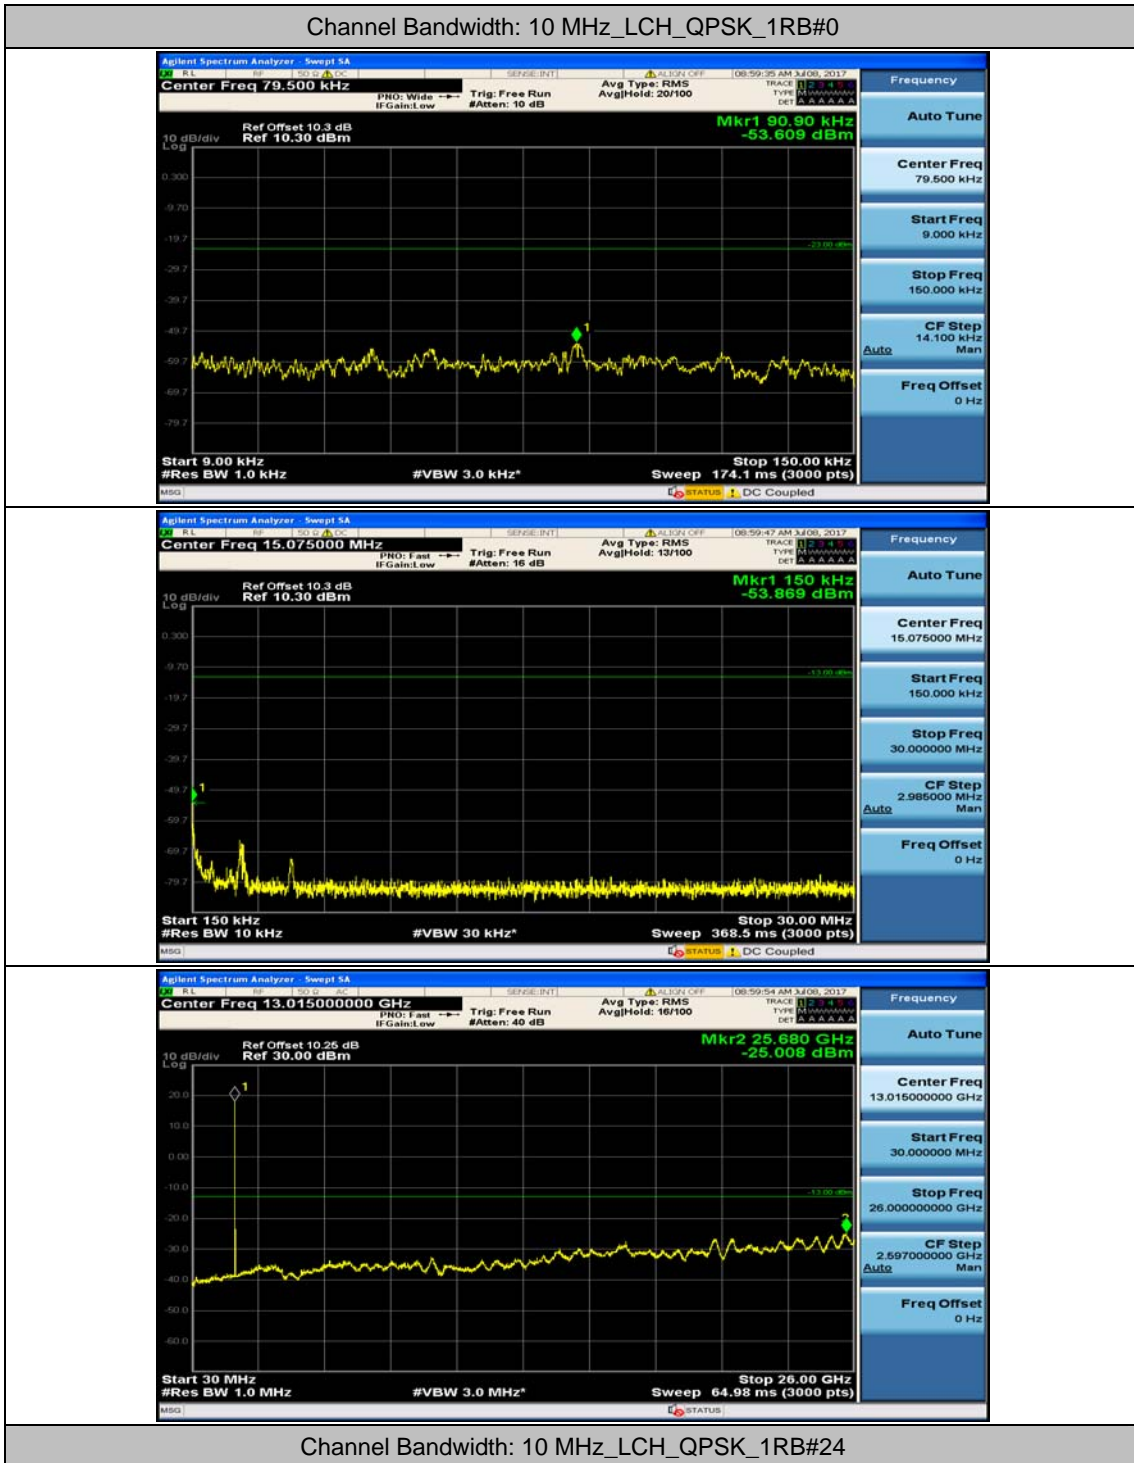

Channel Bandwidth: 3 MHz

(Channel Bandwidth: 3 MHz)_MCH_16QAM_1RB#7

(Channel Bandwidth: 3 MHz)_HCH_16QAM_1RB#7

Channel Bandwidth: 5 MHz

Channel Bandwidth: 10 MHz

Channel Bandwidth: 10 MHz_MCH_16QAM_1RB#0