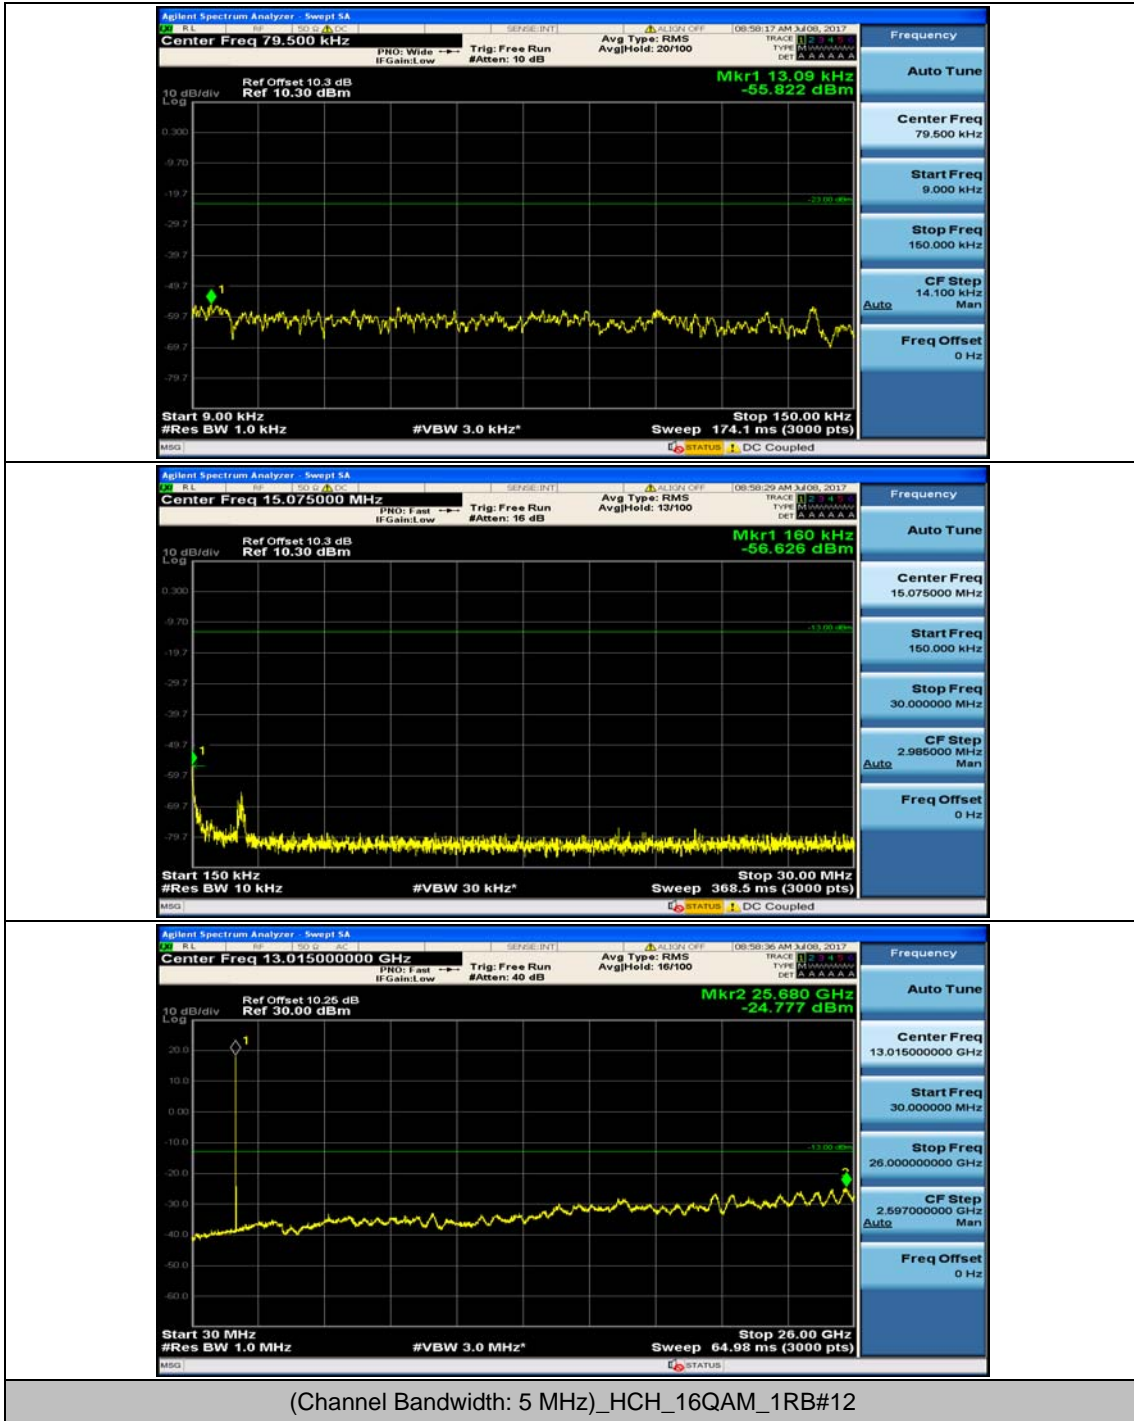

Channel Bandwidth: 3 MHz

(Channel Bandwidth: 3 MHz)_MCH_16QAM_1RB#7

(Channel Bandwidth: 3 MHz)_HCH_16QAM_1RB#7

Channel Bandwidth: 5 MHz

Channel Bandwidth: 10 MHz

Channel Bandwidth: 10 MHz_MCH_16QAM_1RB#0