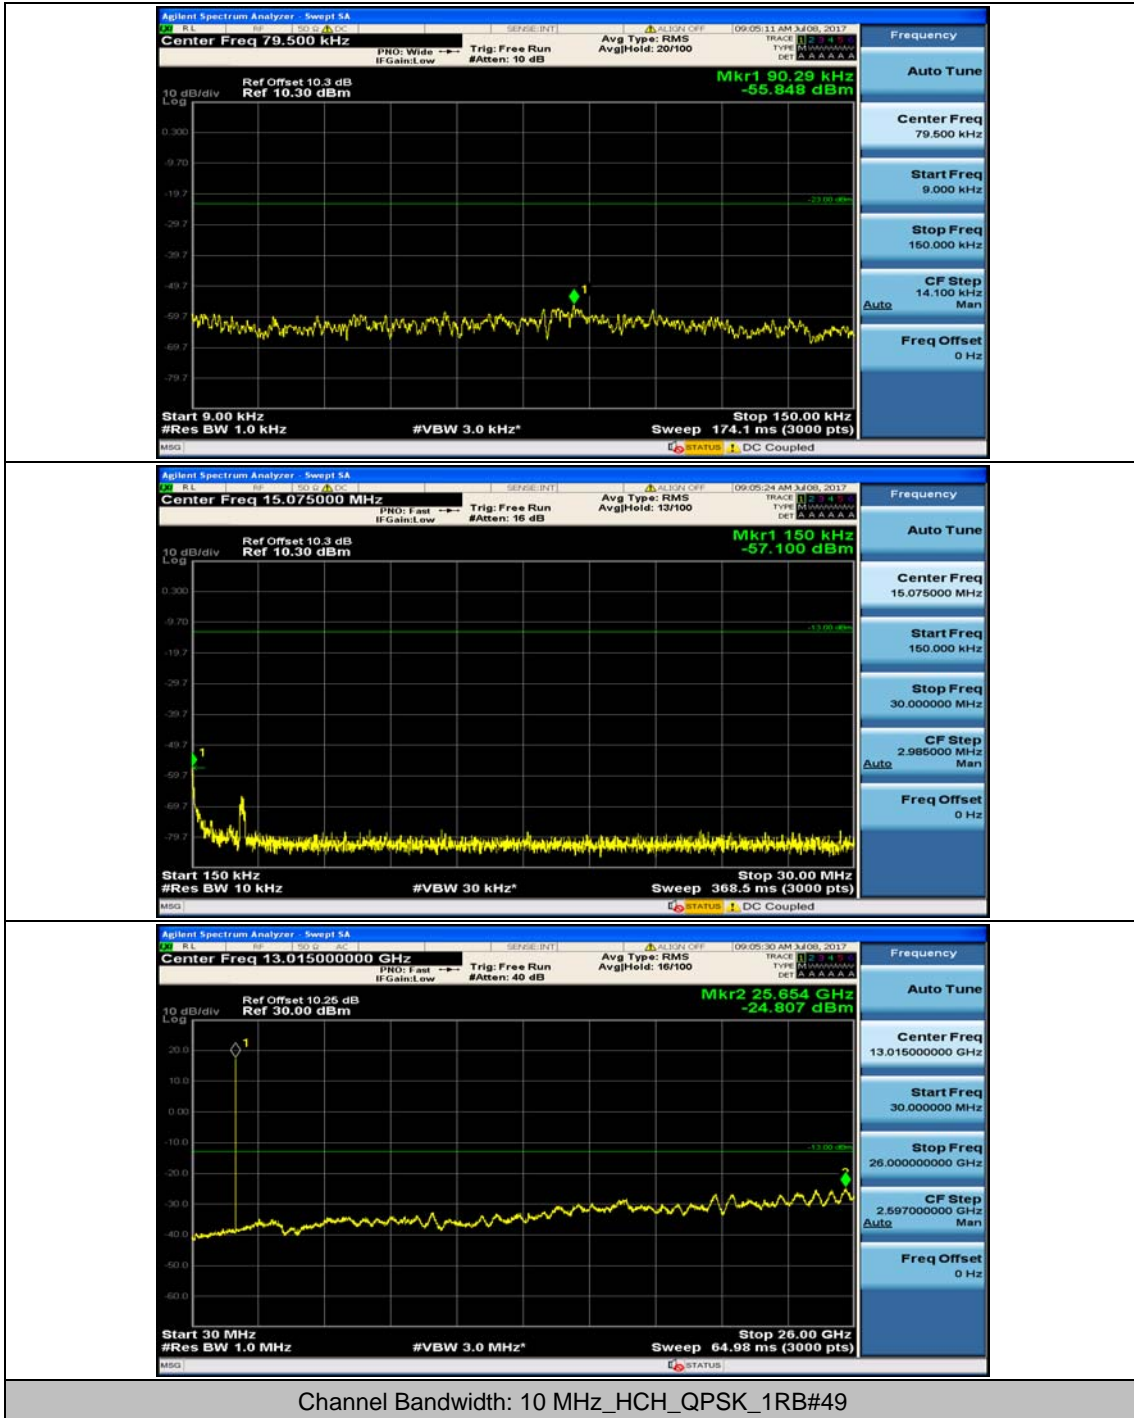

Channel Bandwidth: 3 MHz

(Channel Bandwidth: 3 MHz)_MCH_16QAM_1RB#7

(Channel Bandwidth: 3 MHz)_HCH_16QAM_1RB#7

Channel Bandwidth: 5 MHz

Channel Bandwidth: 10 MHz

Channel Bandwidth: 10 MHz_MCH_16QAM_1RB#0