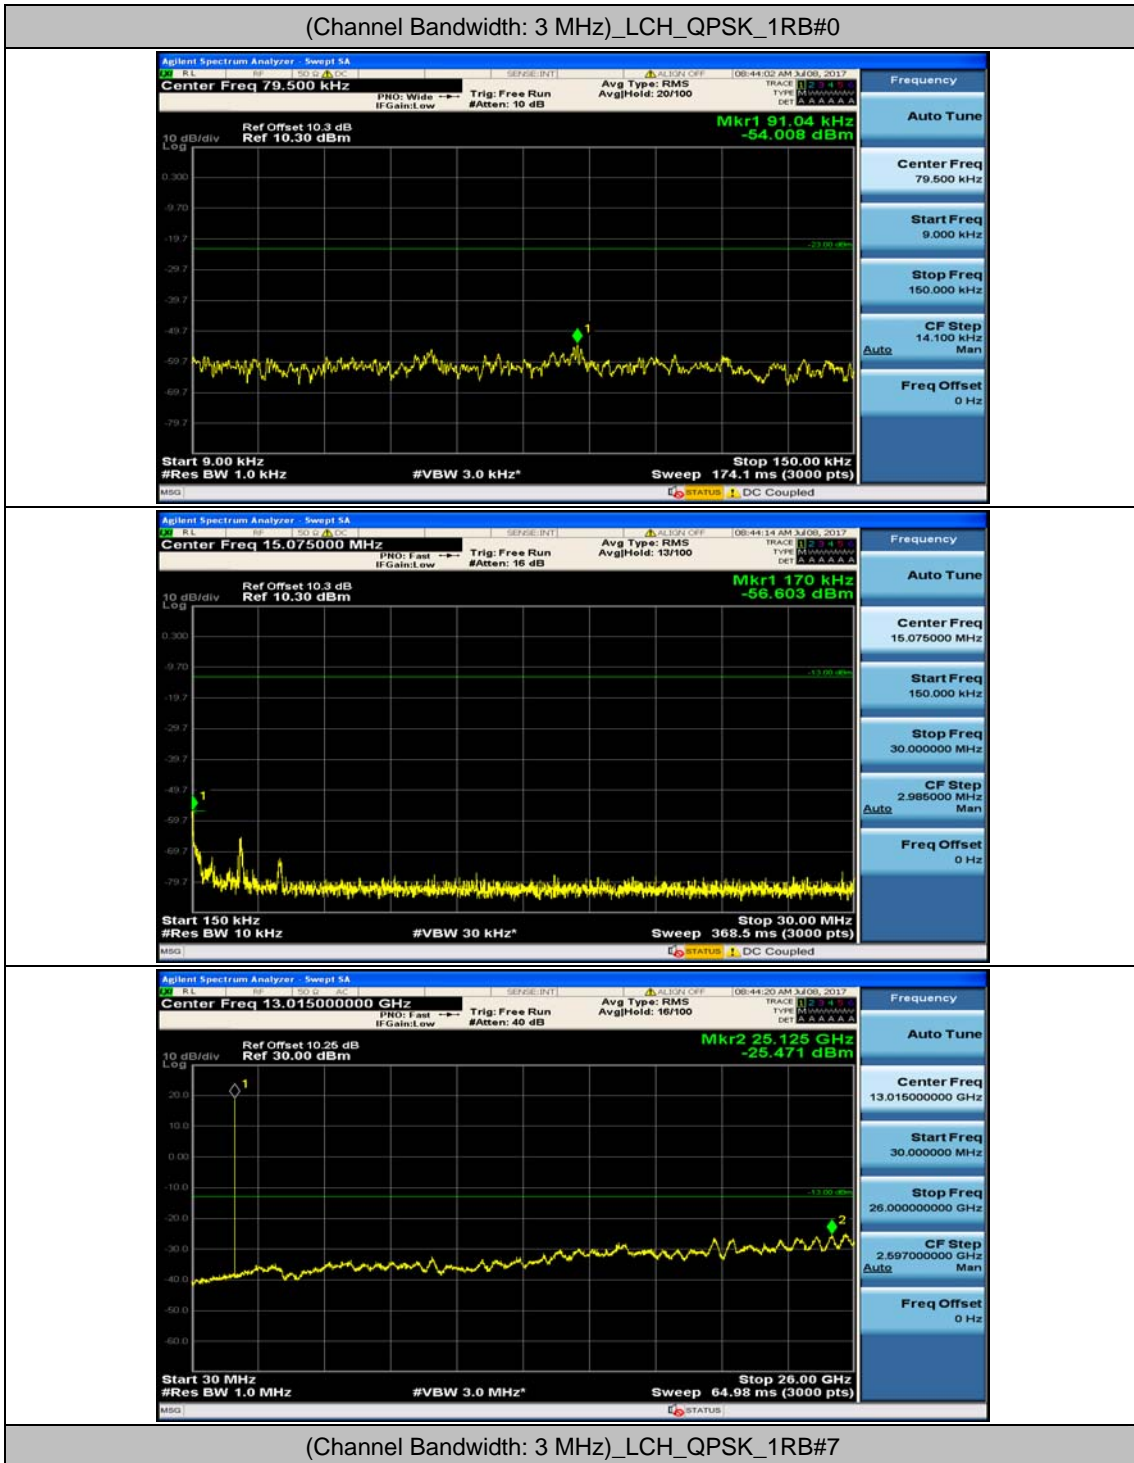

Channel Bandwidth: 3 MHz

(Channel Bandwidth: 3 MHz)_MCH_16QAM_1RB#7

(Channel Bandwidth: 3 MHz)_HCH_16QAM_1RB#7

Channel Bandwidth: 5 MHz

Channel Bandwidth: 10 MHz

Channel Bandwidth: 10 MHz_MCH_16QAM_1RB#0