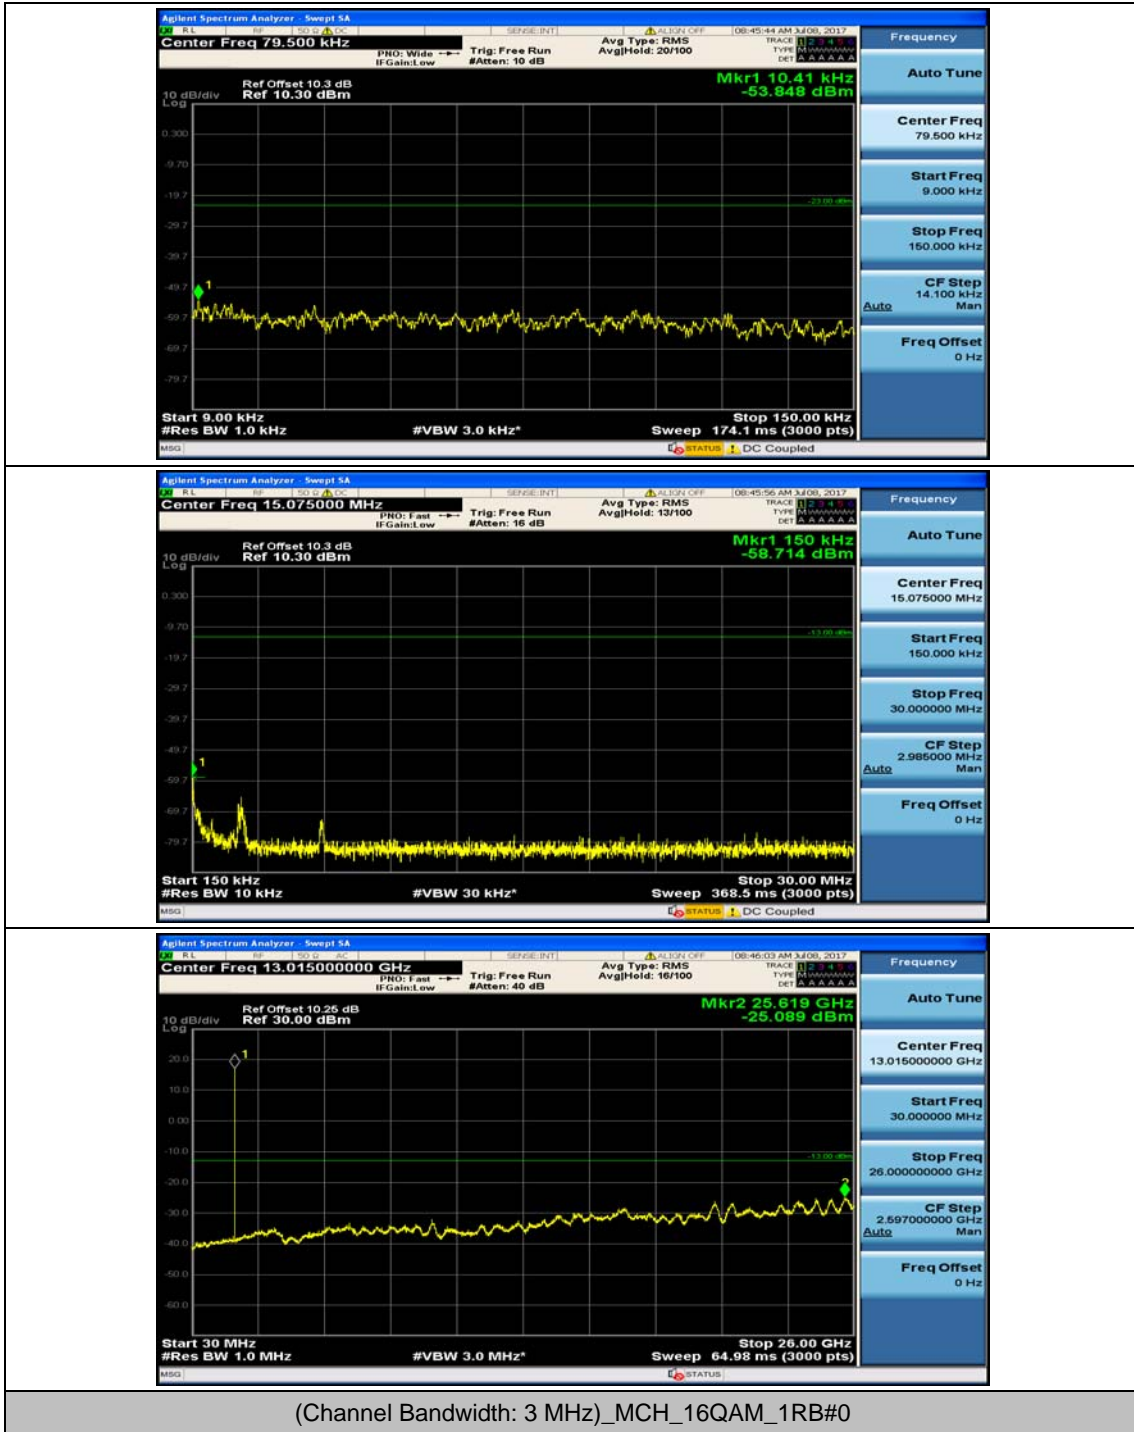

Channel Bandwidth: 3 MHz

(Channel Bandwidth: 3 MHz)_MCH_16QAM_1RB#7

(Channel Bandwidth: 3 MHz)_HCH_16QAM_1RB#7

Channel Bandwidth: 5 MHz

Channel Bandwidth: 10 MHz

Channel Bandwidth: 10 MHz_MCH_16QAM_1RB#0