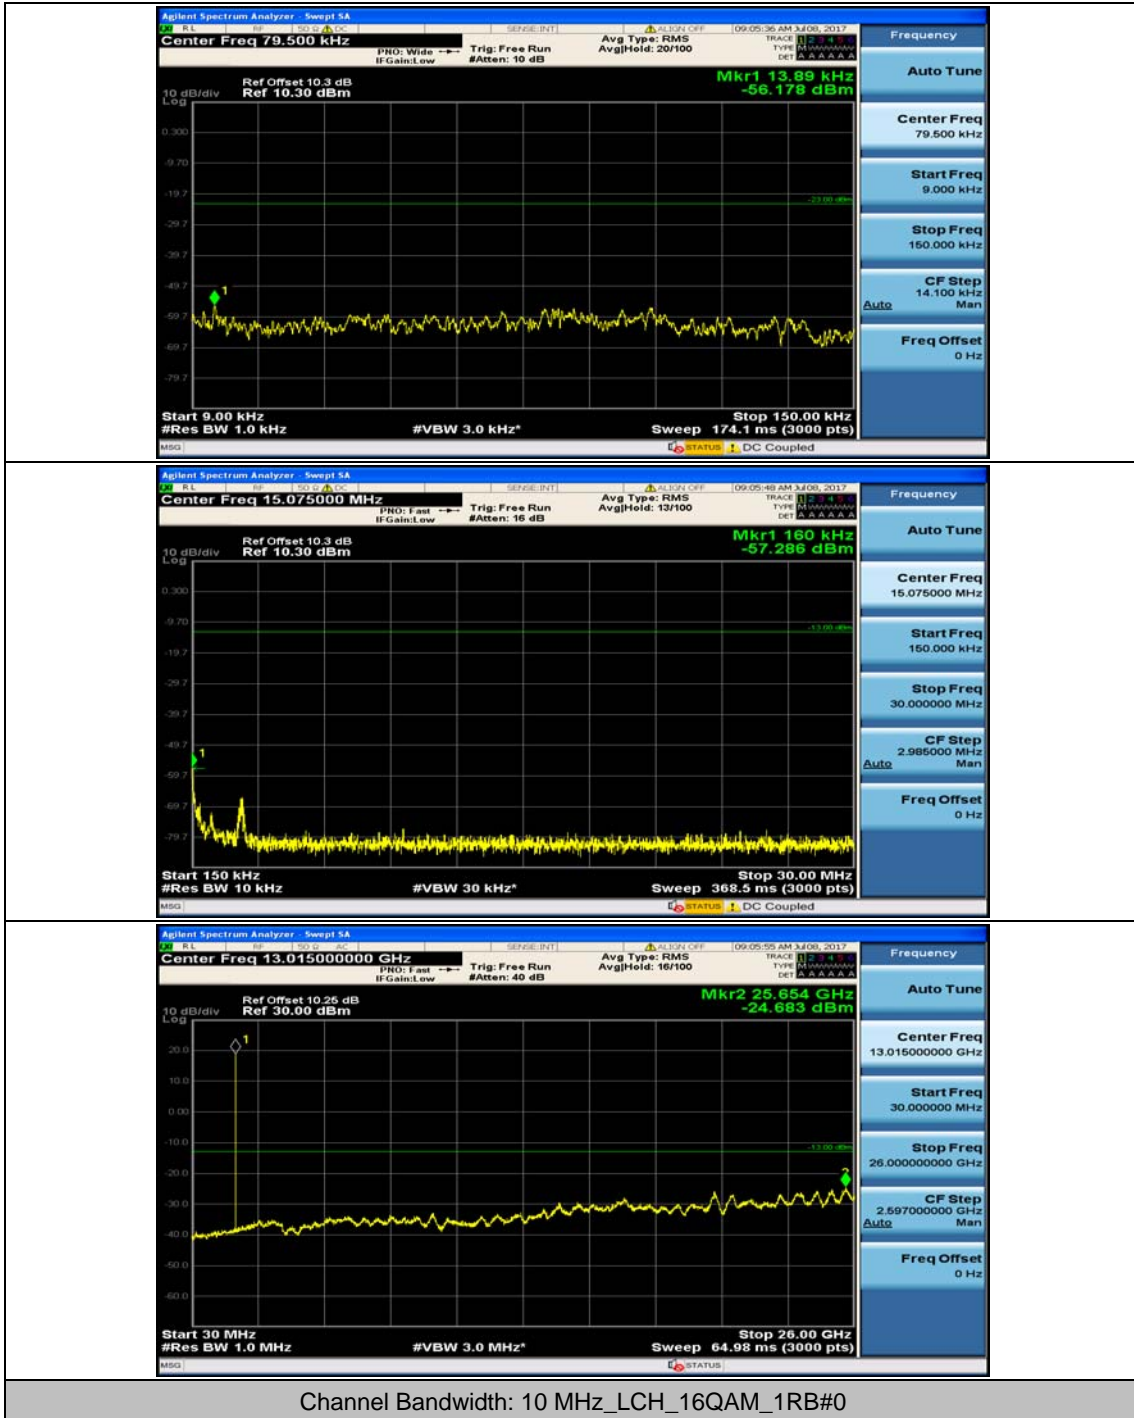

Channel Bandwidth: 3 MHz

(Channel Bandwidth: 3 MHz)_MCH_16QAM_1RB#7

(Channel Bandwidth: 3 MHz)_HCH_16QAM_1RB#7

Channel Bandwidth: 5 MHz

Channel Bandwidth: 10 MHz

Channel Bandwidth: 10 MHz_MCH_16QAM_1RB#0