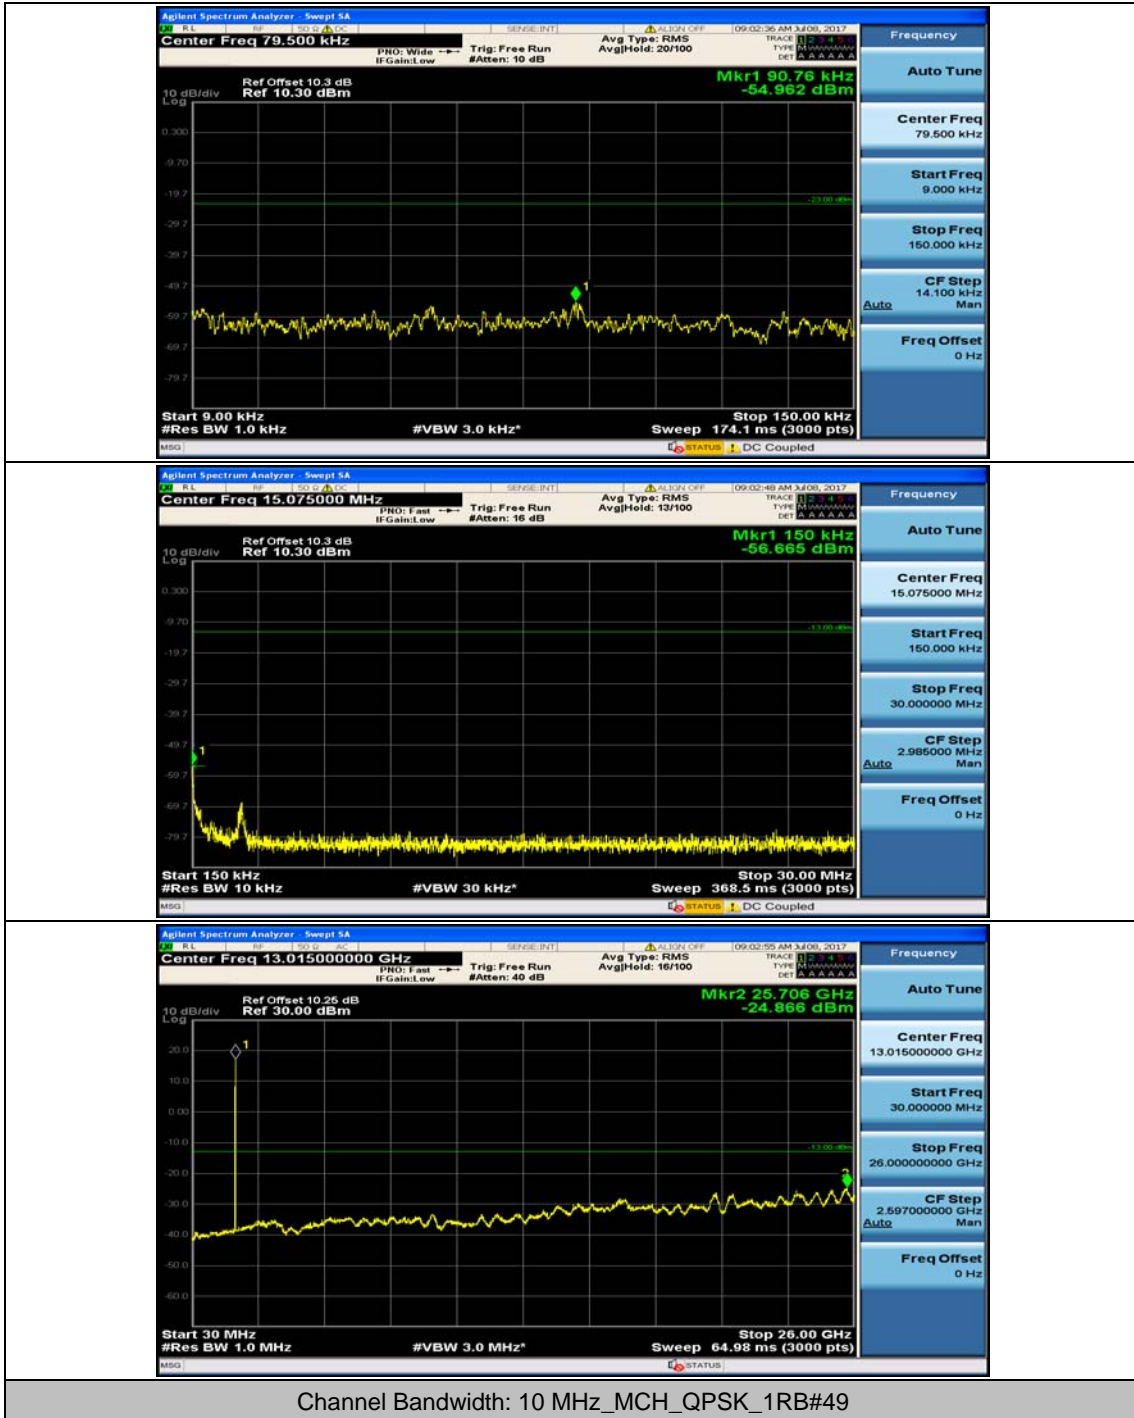

Channel Bandwidth: 3 MHz

(Channel Bandwidth: 3 MHz)_MCH_16QAM_1RB#7

(Channel Bandwidth: 3 MHz)_HCH_16QAM_1RB#7

Channel Bandwidth: 5 MHz

Channel Bandwidth: 10 MHz

Channel Bandwidth: 10 MHz_MCH_16QAM_1RB#0