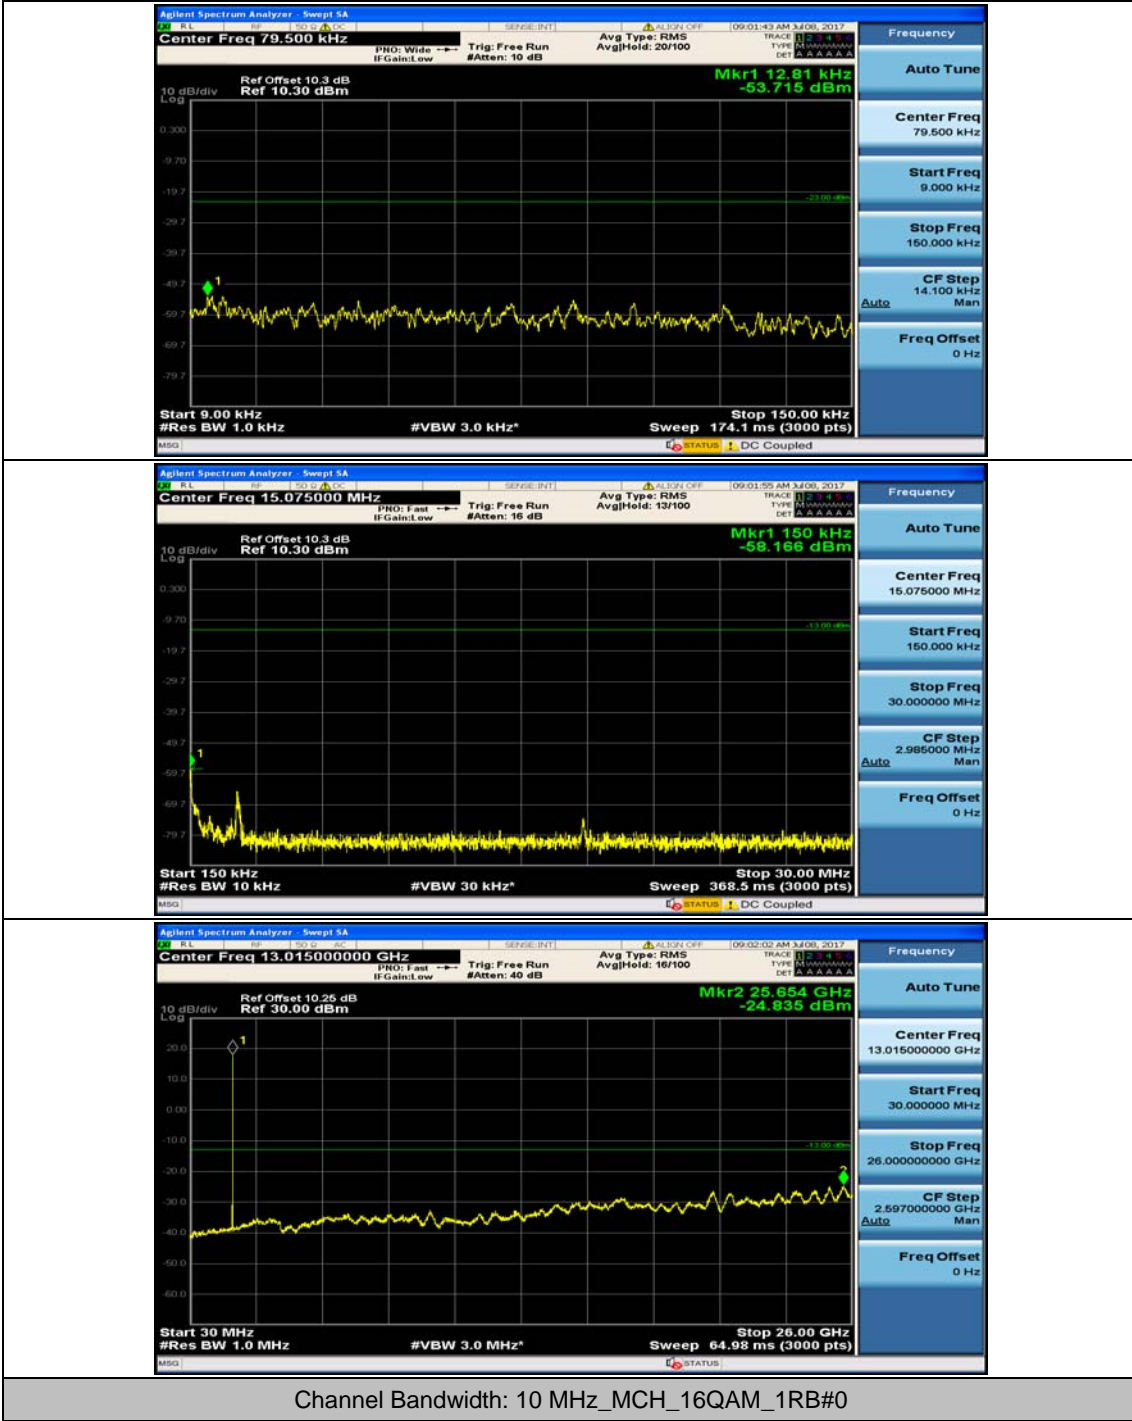

Channel Bandwidth: 3 MHz

(Channel Bandwidth: 3 MHz)_MCH_16QAM_1RB#7

(Channel Bandwidth: 3 MHz)_HCH_16QAM_1RB#7

Channel Bandwidth: 5 MHz

Channel Bandwidth: 10 MHz

Channel Bandwidth: 10 MHz_MCH_16QAM_1RB#0