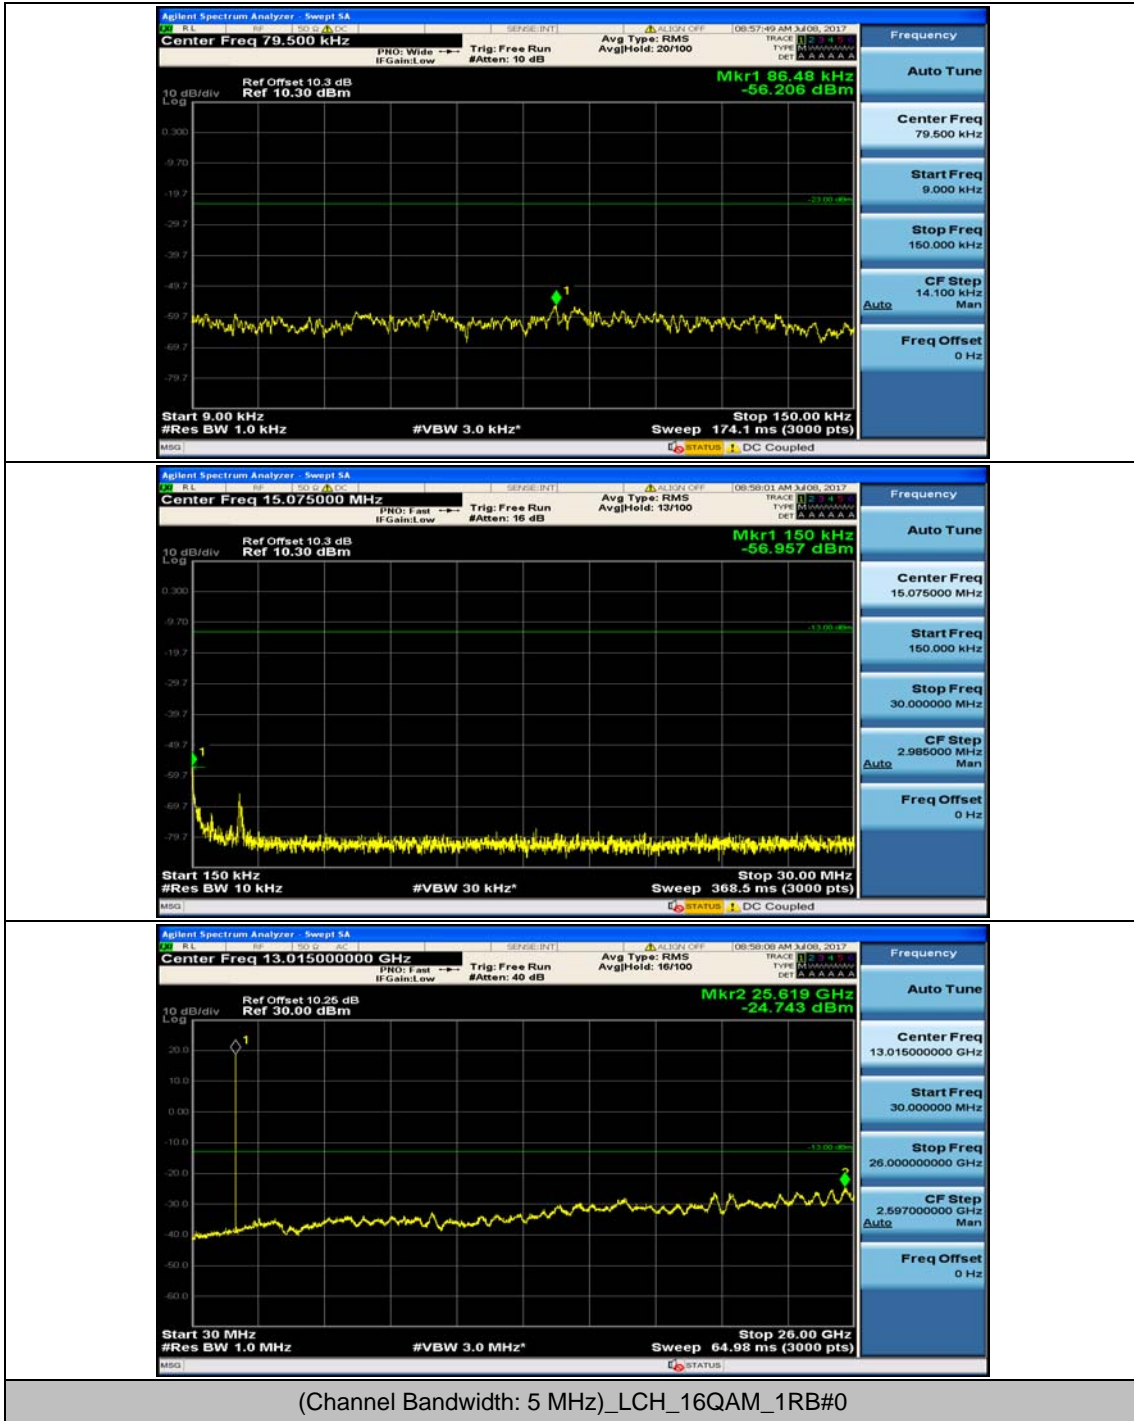

Channel Bandwidth: 3 MHz

(Channel Bandwidth: 3 MHz)_MCH_16QAM_1RB#7

(Channel Bandwidth: 3 MHz)_HCH_16QAM_1RB#7

Channel Bandwidth: 5 MHz

Channel Bandwidth: 10 MHz

Channel Bandwidth: 10 MHz_MCH_16QAM_1RB#0