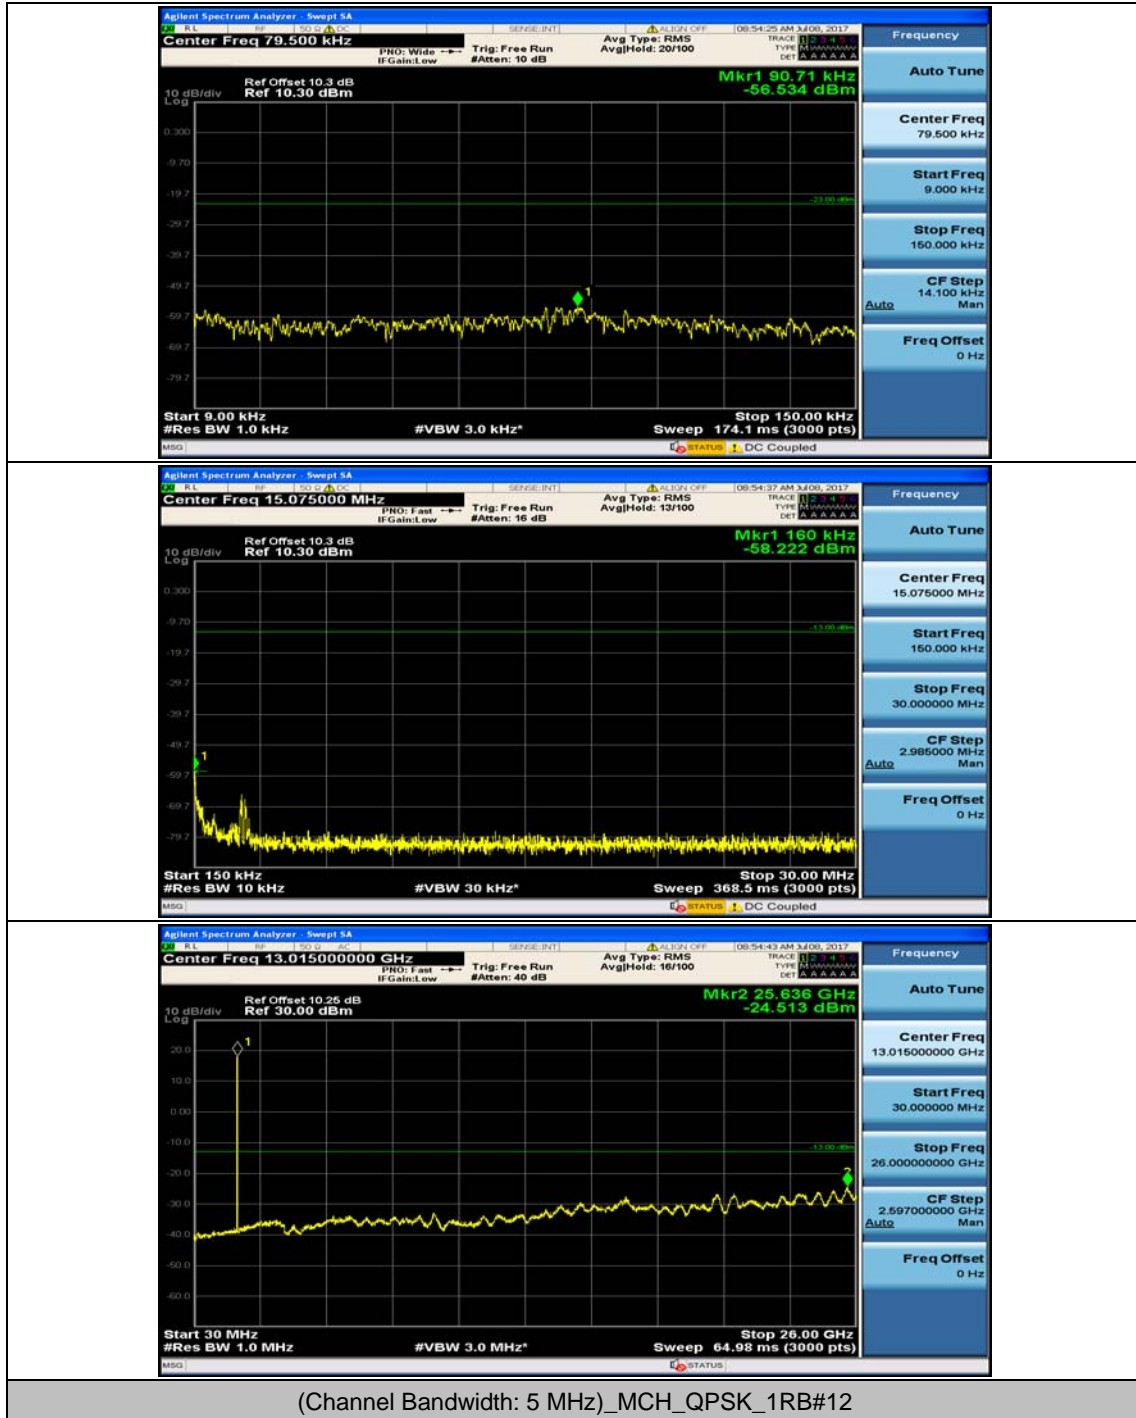

Channel Bandwidth: 3 MHz

(Channel Bandwidth: 3 MHz)_MCH_16QAM_1RB#7

(Channel Bandwidth: 3 MHz)_HCH_16QAM_1RB#7

Channel Bandwidth: 5 MHz

Channel Bandwidth: 10 MHz

Channel Bandwidth: 10 MHz_MCH_16QAM_1RB#0