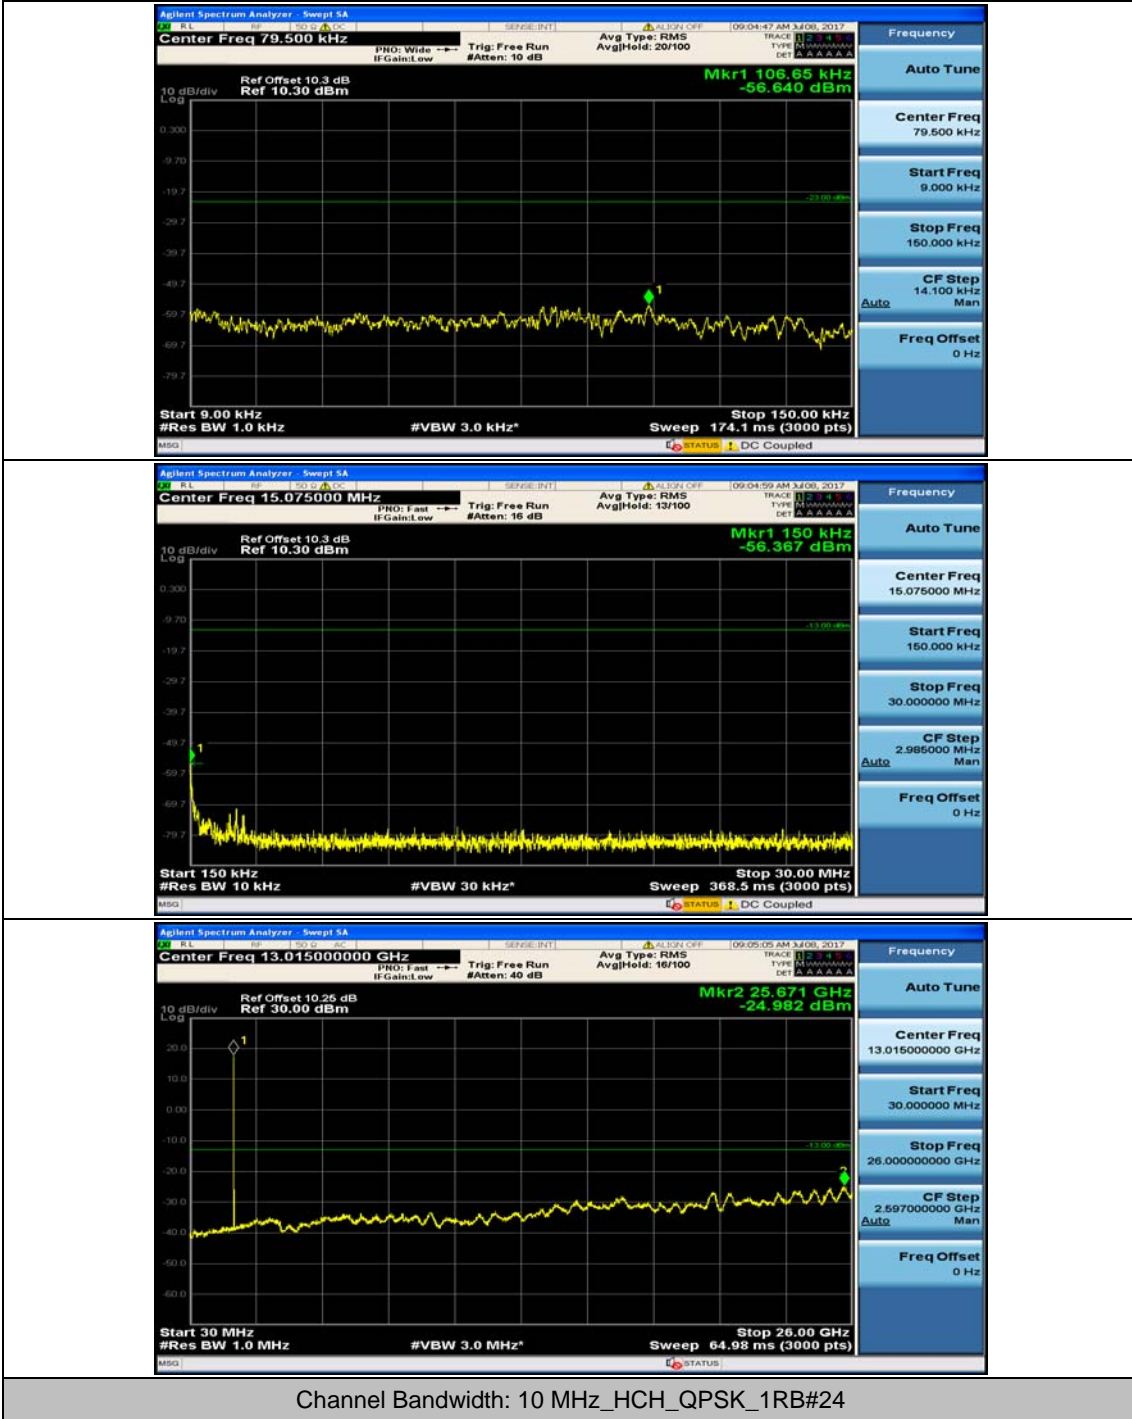

Channel Bandwidth: 3 MHz

(Channel Bandwidth: 3 MHz)_MCH_16QAM_1RB#7

(Channel Bandwidth: 3 MHz)_HCH_16QAM_1RB#7

Channel Bandwidth: 5 MHz

Channel Bandwidth: 10 MHz

Channel Bandwidth: 10 MHz_MCH_16QAM_1RB#0