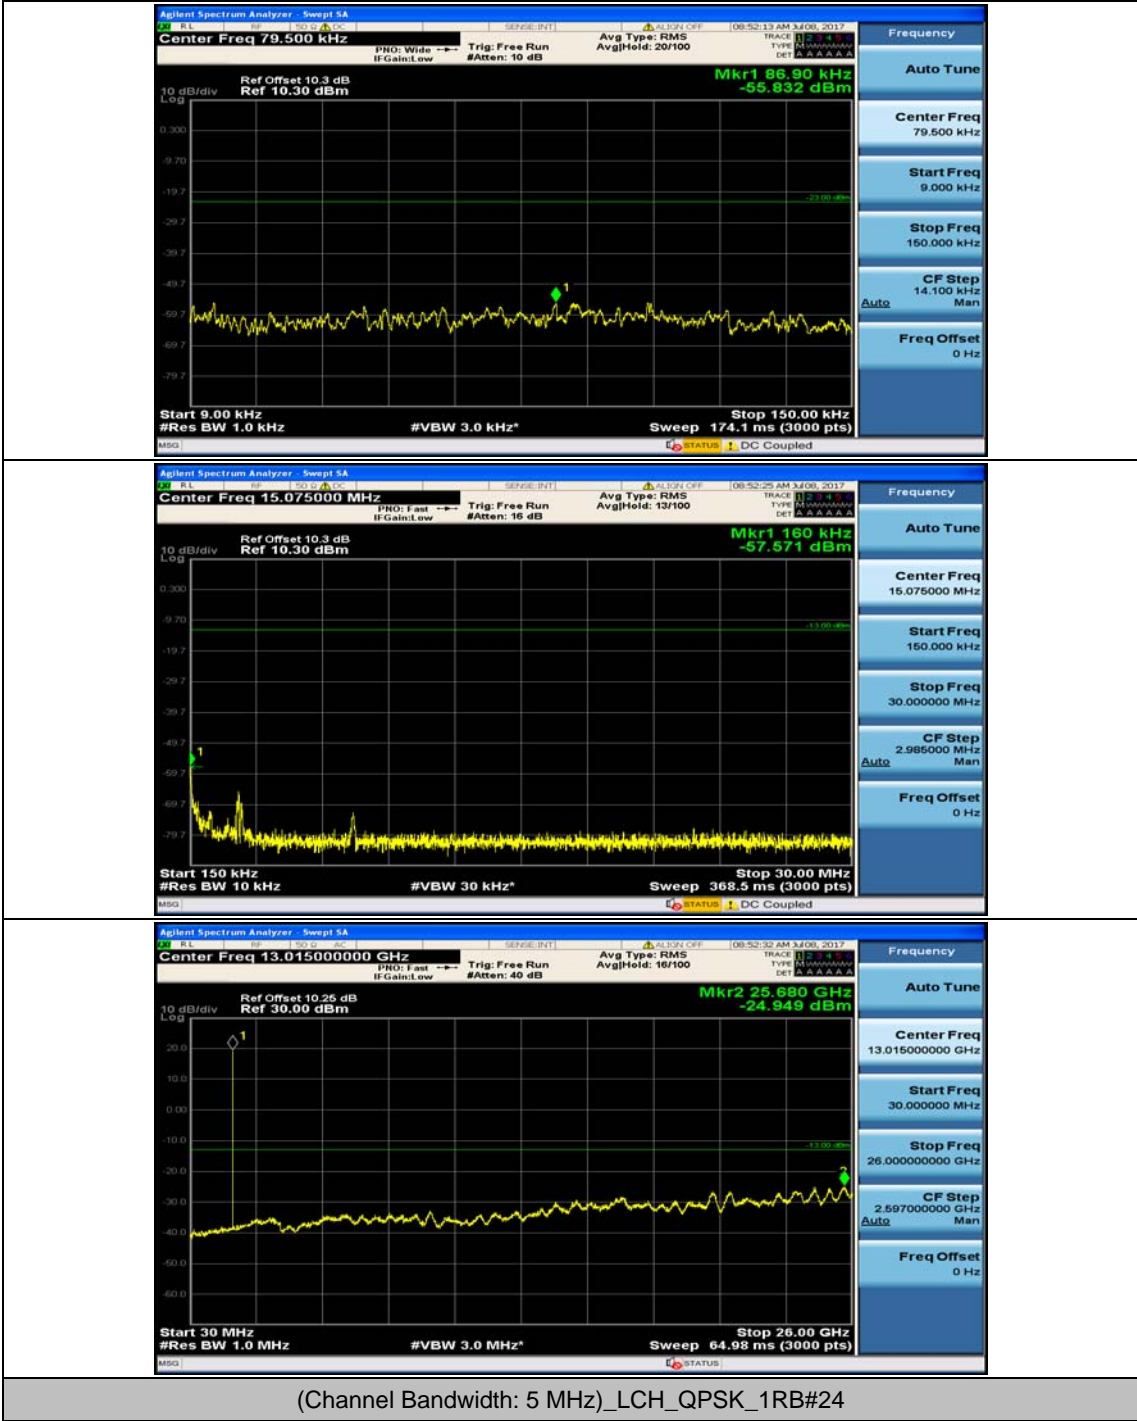

Channel Bandwidth: 3 MHz

(Channel Bandwidth: 3 MHz)_MCH_16QAM_1RB#7

(Channel Bandwidth: 3 MHz)_HCH_16QAM_1RB#7

Channel Bandwidth: 5 MHz

Channel Bandwidth: 10 MHz

Channel Bandwidth: 10 MHz_MCH_16QAM_1RB#0