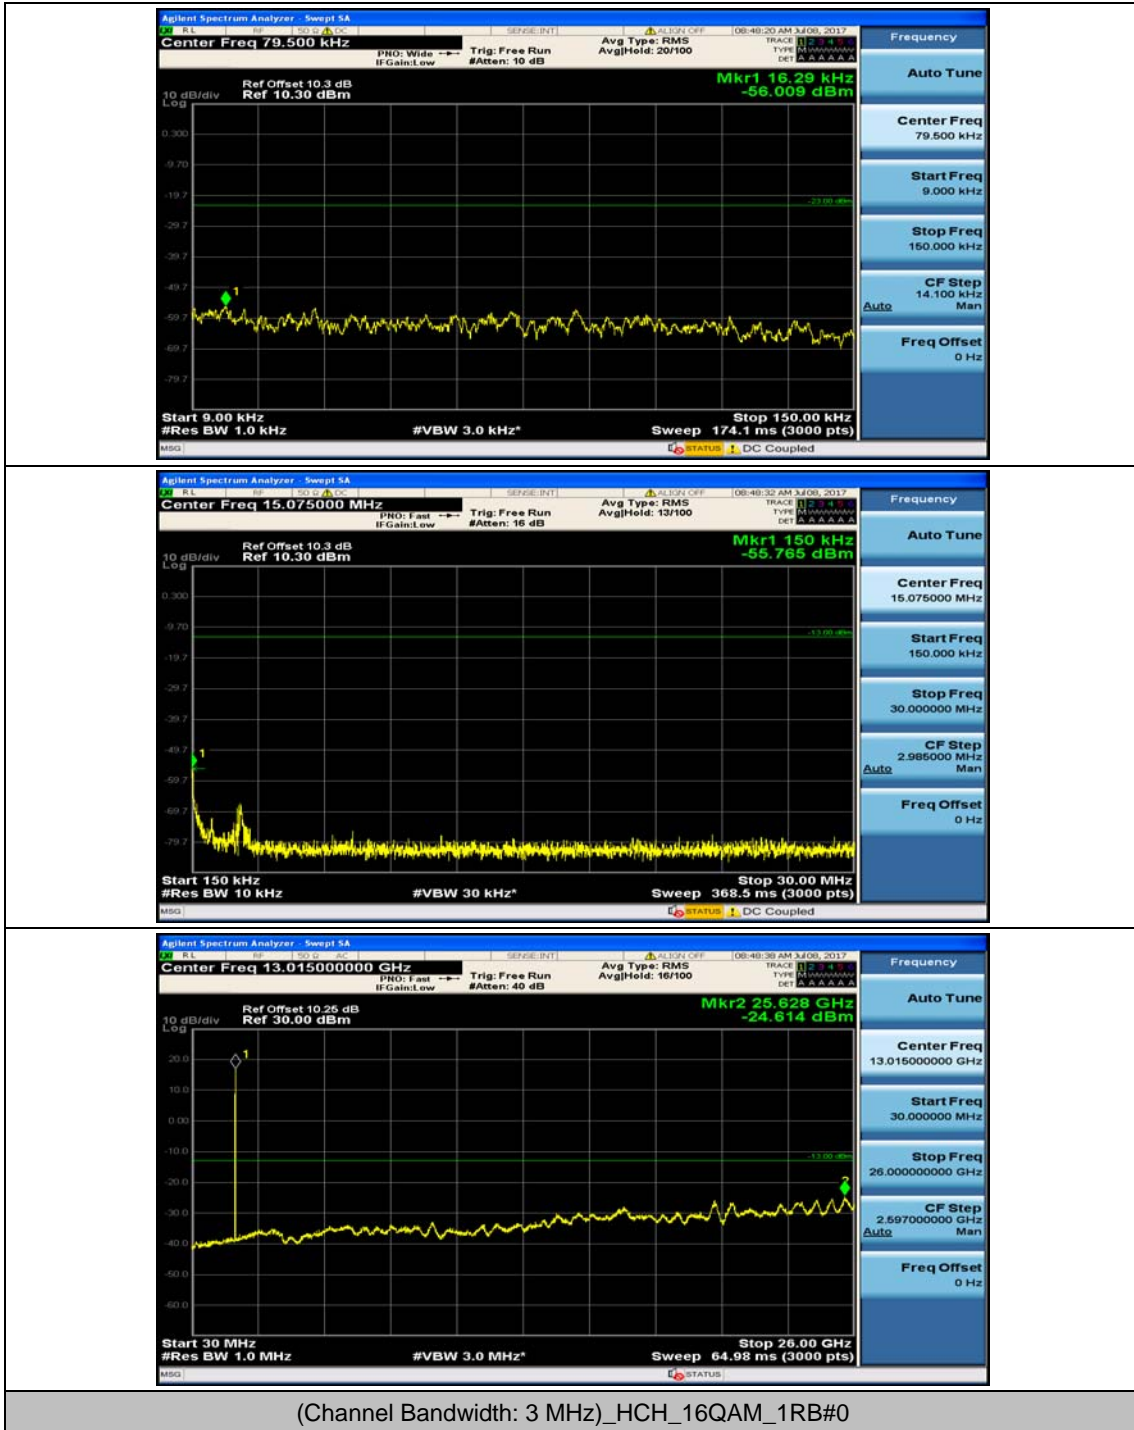

Channel Bandwidth: 3 MHz

(Channel Bandwidth: 3 MHz)_MCH_16QAM_1RB#7

(Channel Bandwidth: 3 MHz)_HCH_16QAM_1RB#7

Channel Bandwidth: 5 MHz

Channel Bandwidth: 10 MHz

Channel Bandwidth: 10 MHz_MCH_16QAM_1RB#0