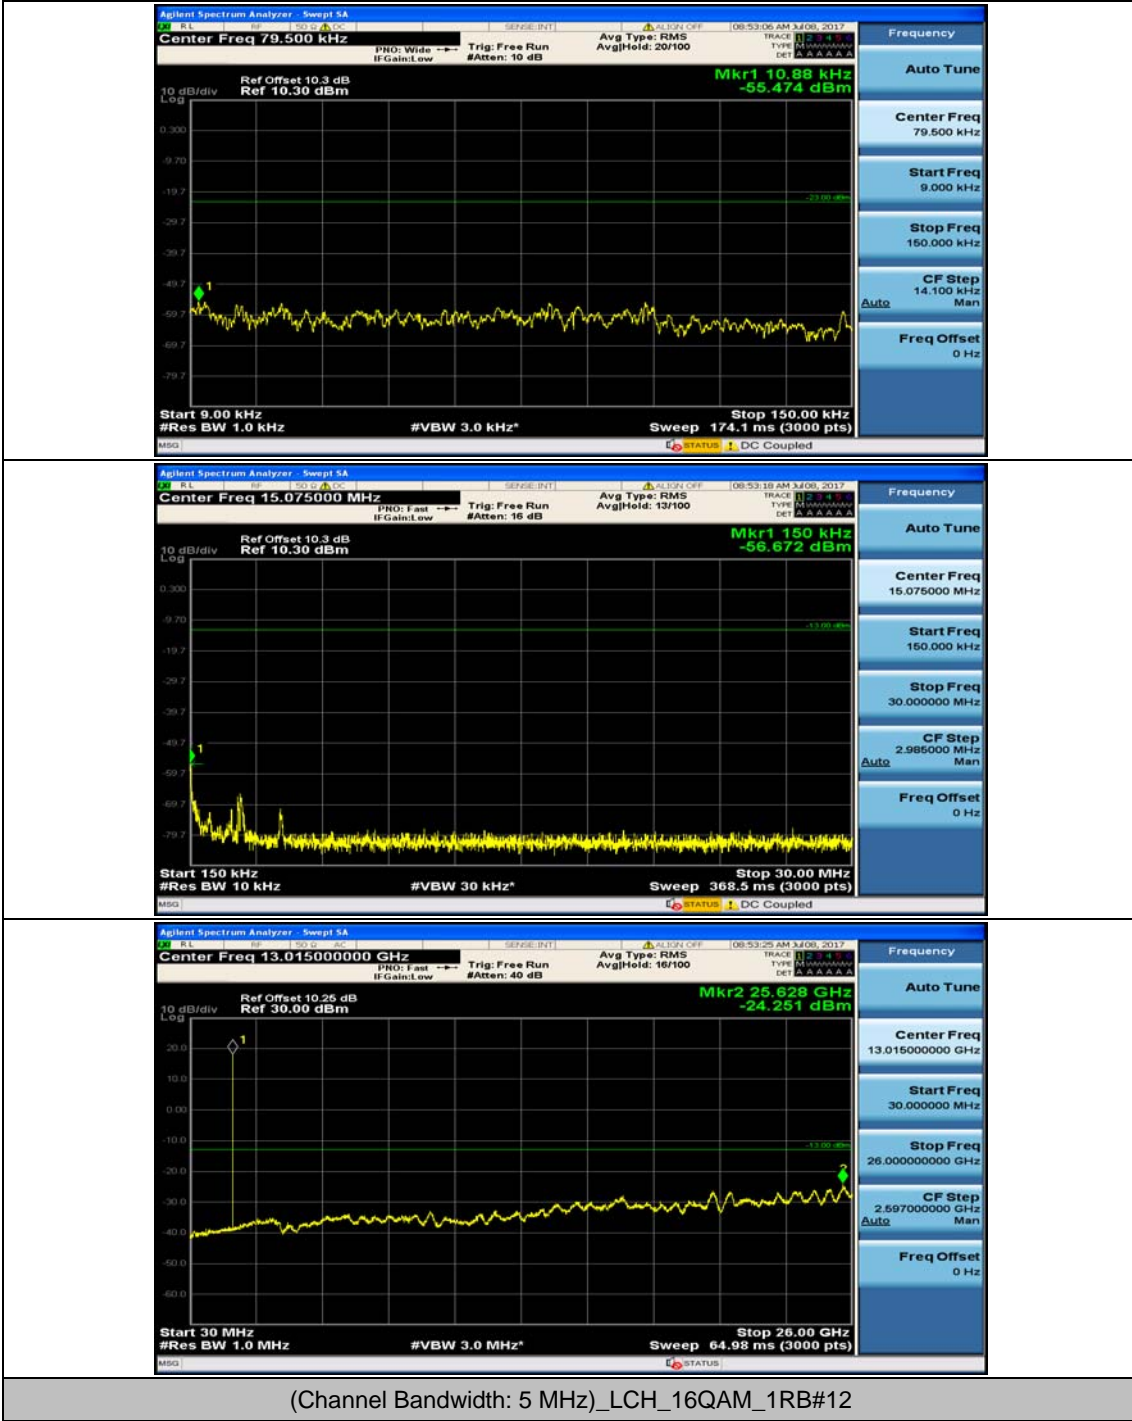

Channel Bandwidth: 3 MHz

(Channel Bandwidth: 3 MHz)_MCH_16QAM_1RB#7

(Channel Bandwidth: 3 MHz)_HCH_16QAM_1RB#7

Channel Bandwidth: 5 MHz

Channel Bandwidth: 10 MHz

Channel Bandwidth: 10 MHz_MCH_16QAM_1RB#0