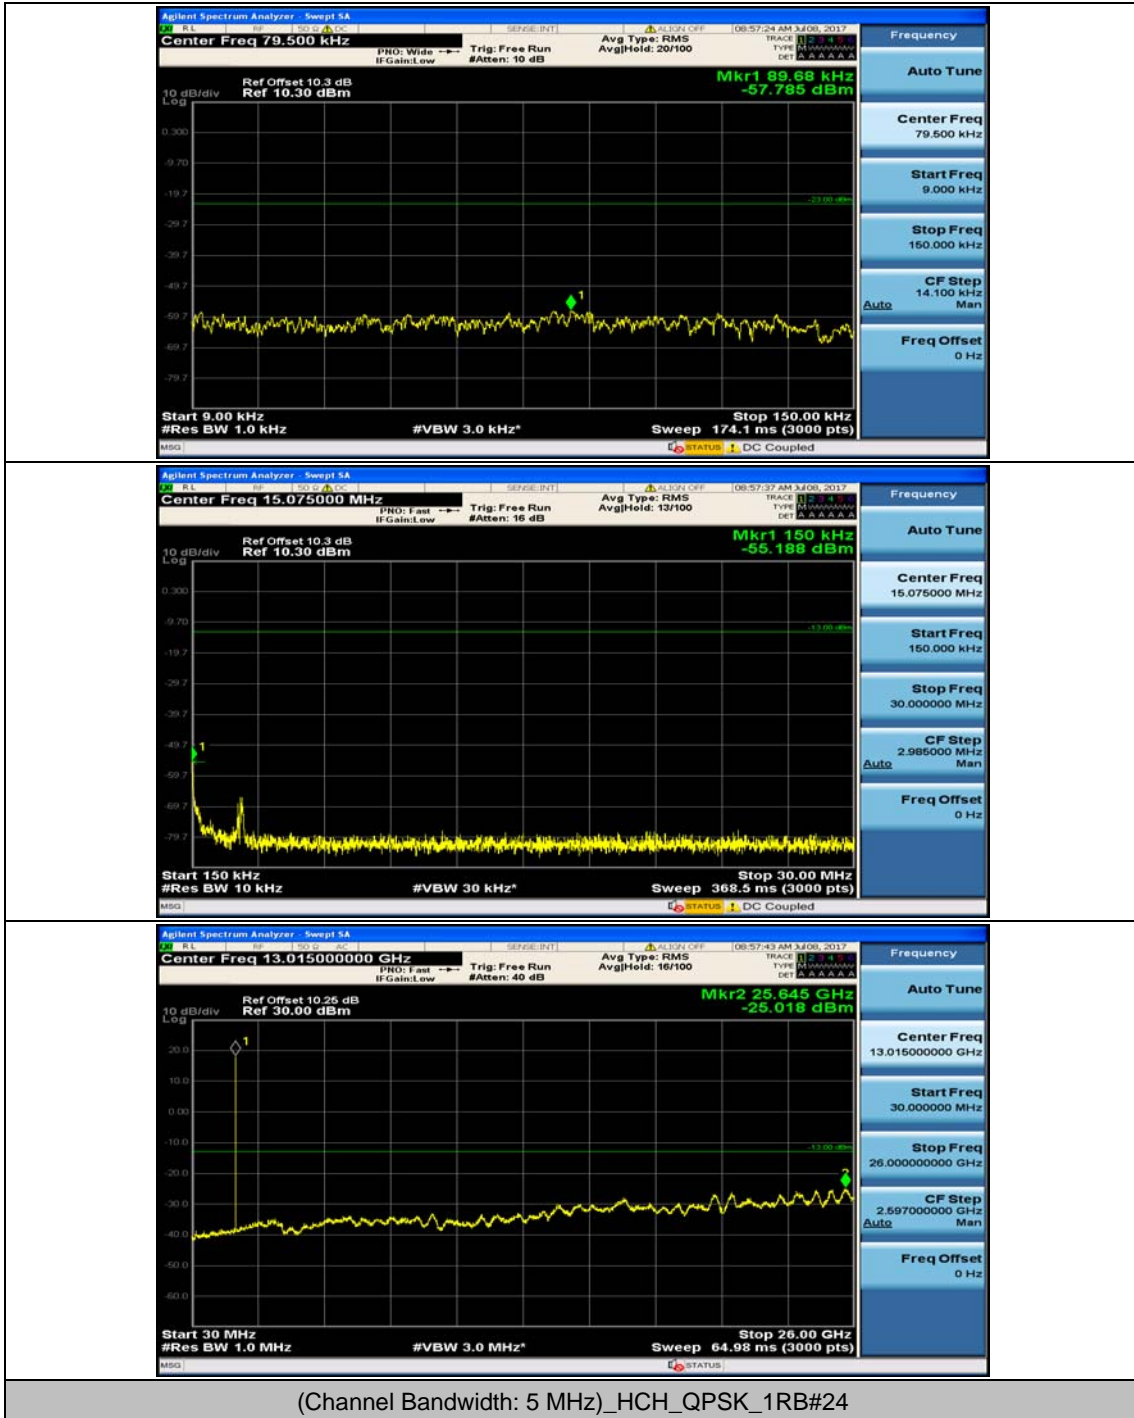

Channel Bandwidth: 3 MHz

(Channel Bandwidth: 3 MHz)_MCH_16QAM_1RB#7

(Channel Bandwidth: 3 MHz)_HCH_16QAM_1RB#7

Channel Bandwidth: 5 MHz

Channel Bandwidth: 10 MHz

Channel Bandwidth: 10 MHz_MCH_16QAM_1RB#0