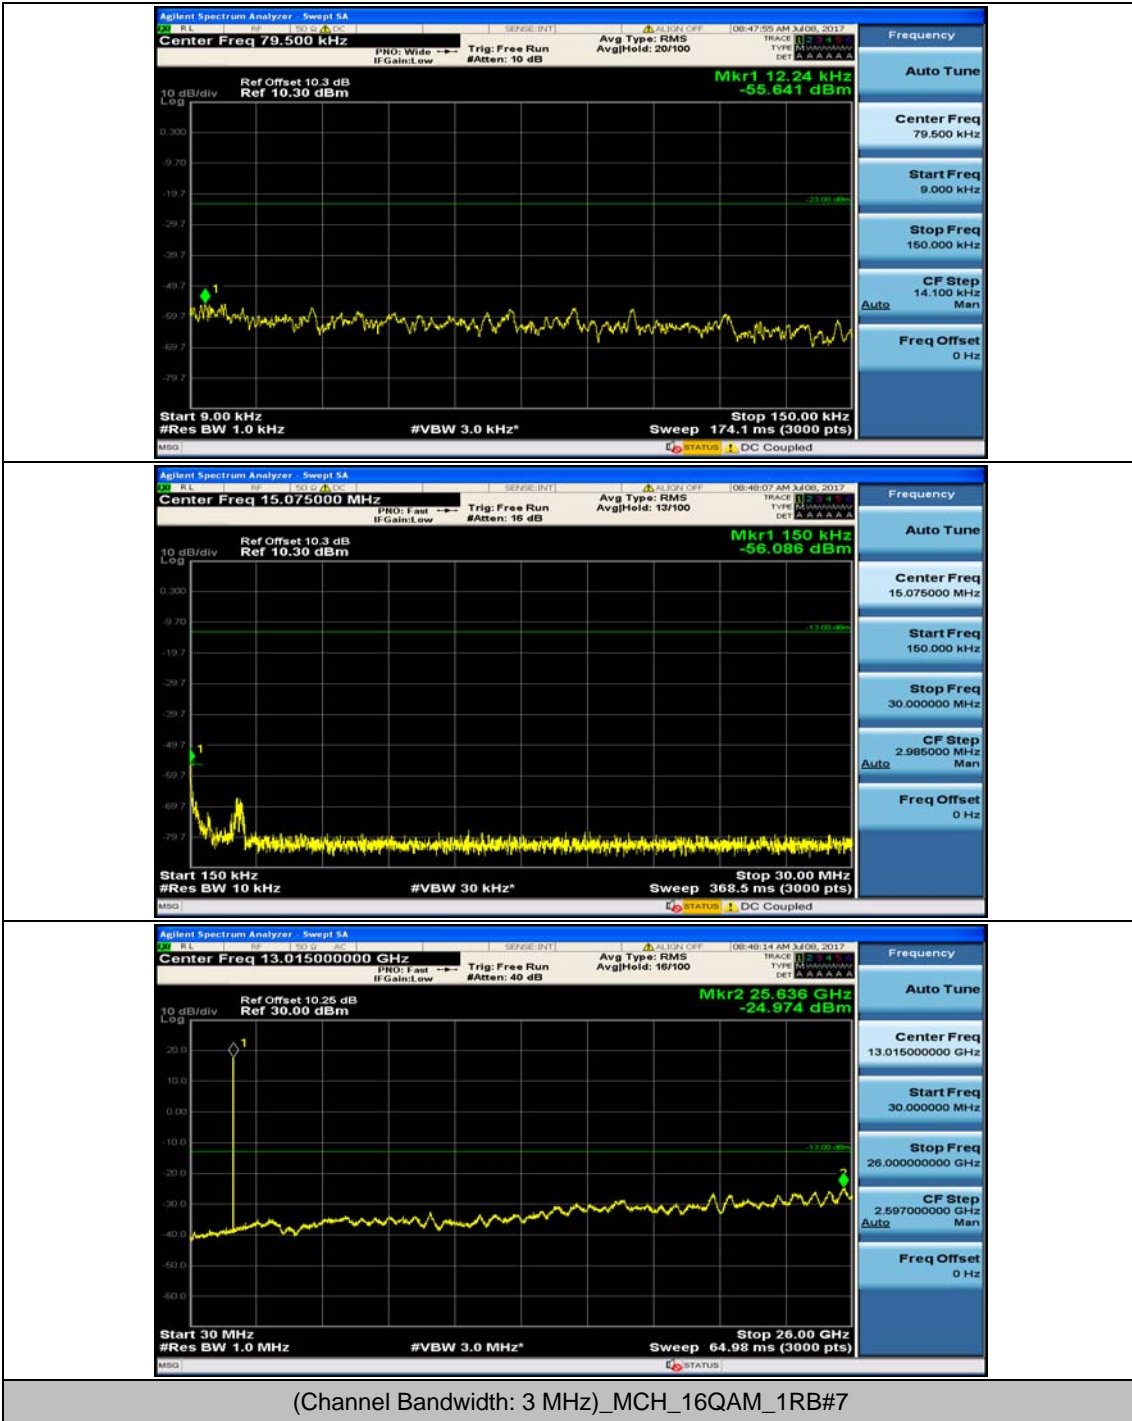

Channel Bandwidth: 3 MHz

(Channel Bandwidth: 3 MHz)_MCH_16QAM_1RB#7

(Channel Bandwidth: 3 MHz)_HCH_16QAM_1RB#7

Channel Bandwidth: 5 MHz

Channel Bandwidth: 10 MHz

Channel Bandwidth: 10 MHz_MCH_16QAM_1RB#0