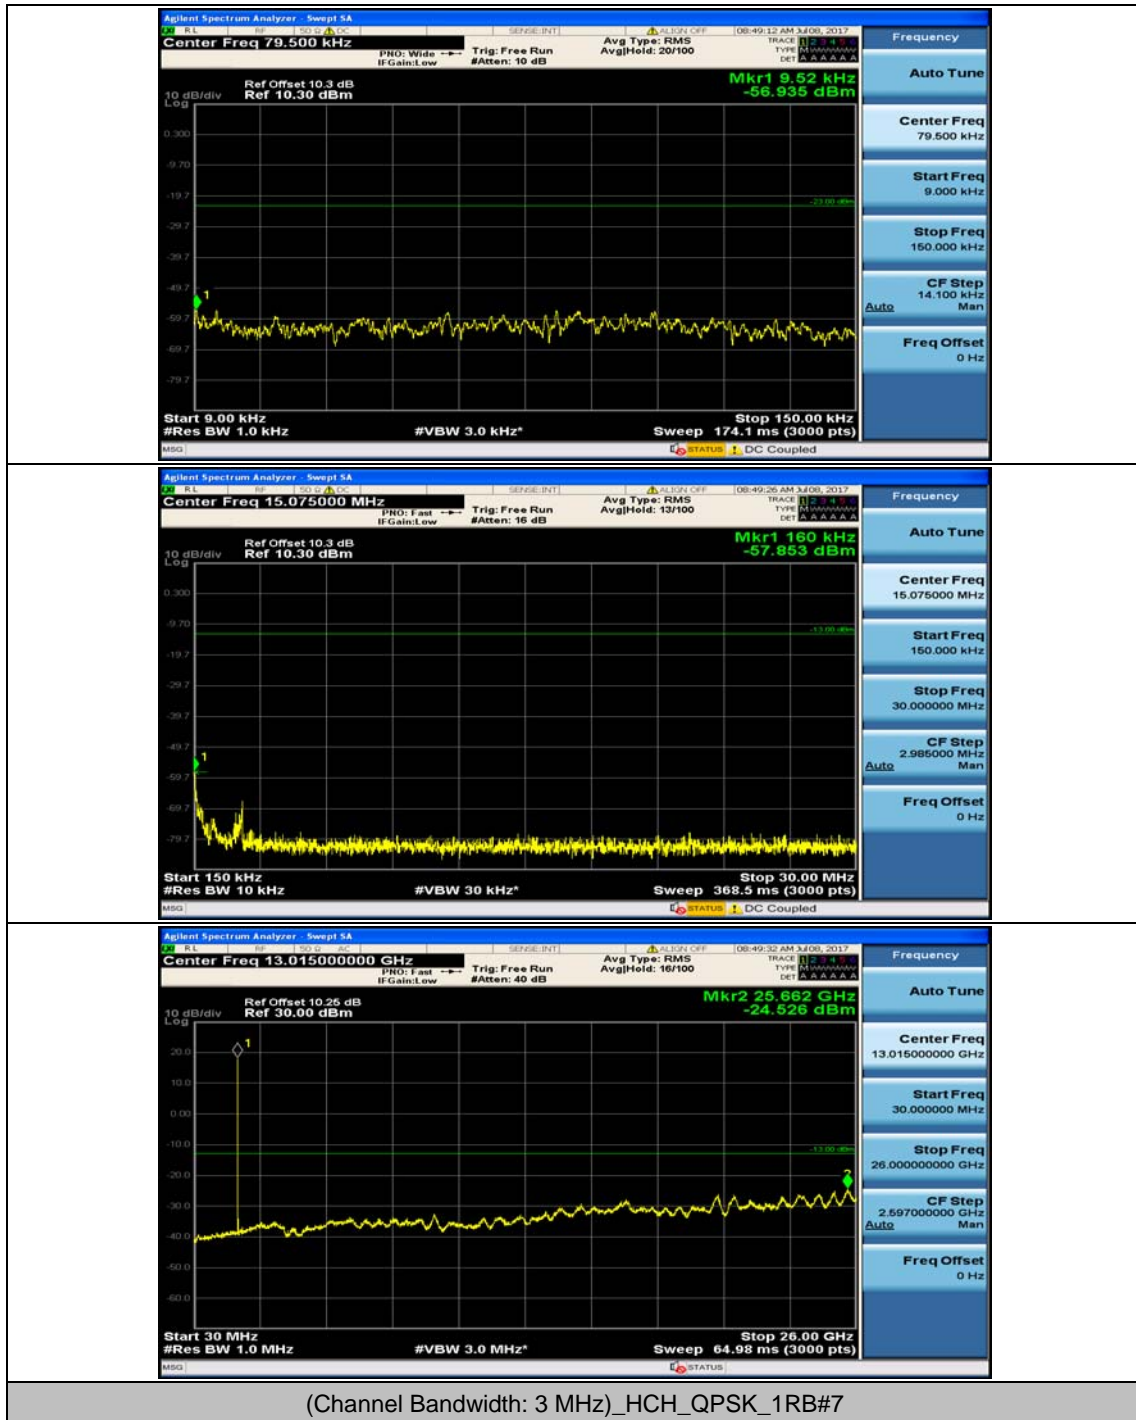

Channel Bandwidth: 3 MHz

(Channel Bandwidth: 3 MHz)_MCH_16QAM_1RB#7

(Channel Bandwidth: 3 MHz)_HCH_16QAM_1RB#7

Channel Bandwidth: 5 MHz

Channel Bandwidth: 10 MHz

Channel Bandwidth: 10 MHz_MCH_16QAM_1RB#0