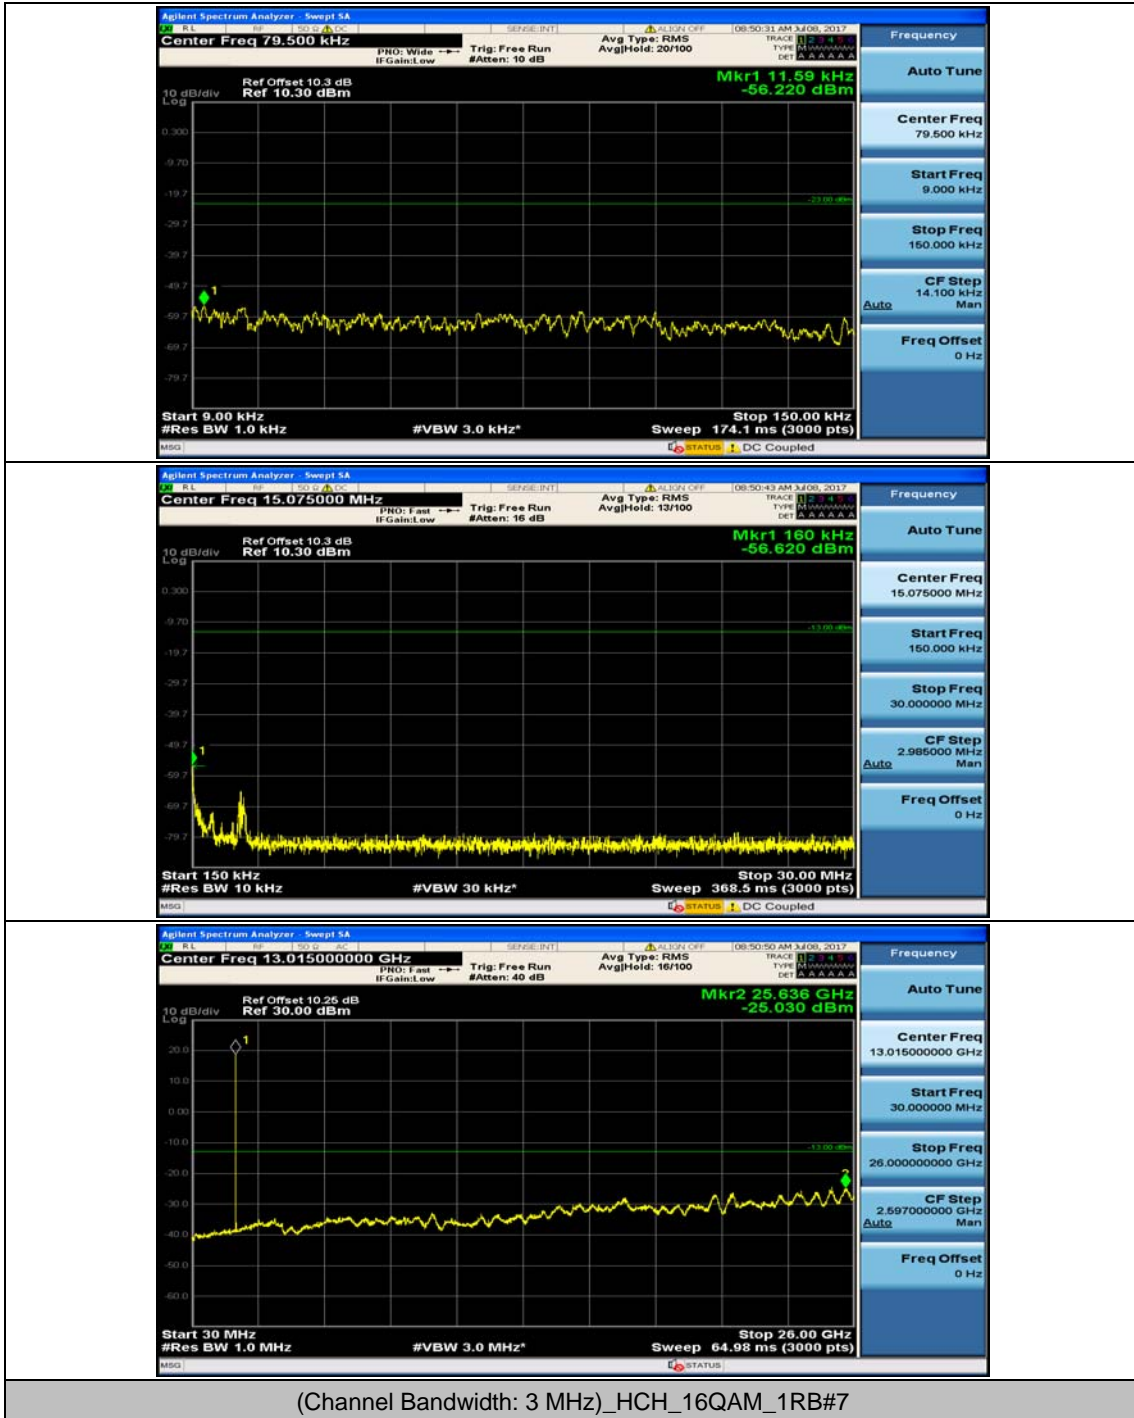

Channel Bandwidth: 3 MHz

(Channel Bandwidth: 3 MHz)_MCH_16QAM_1RB#7

(Channel Bandwidth: 3 MHz)_HCH_16QAM_1RB#7

Channel Bandwidth: 5 MHz

Channel Bandwidth: 10 MHz

Channel Bandwidth: 10 MHz_MCH_16QAM_1RB#0