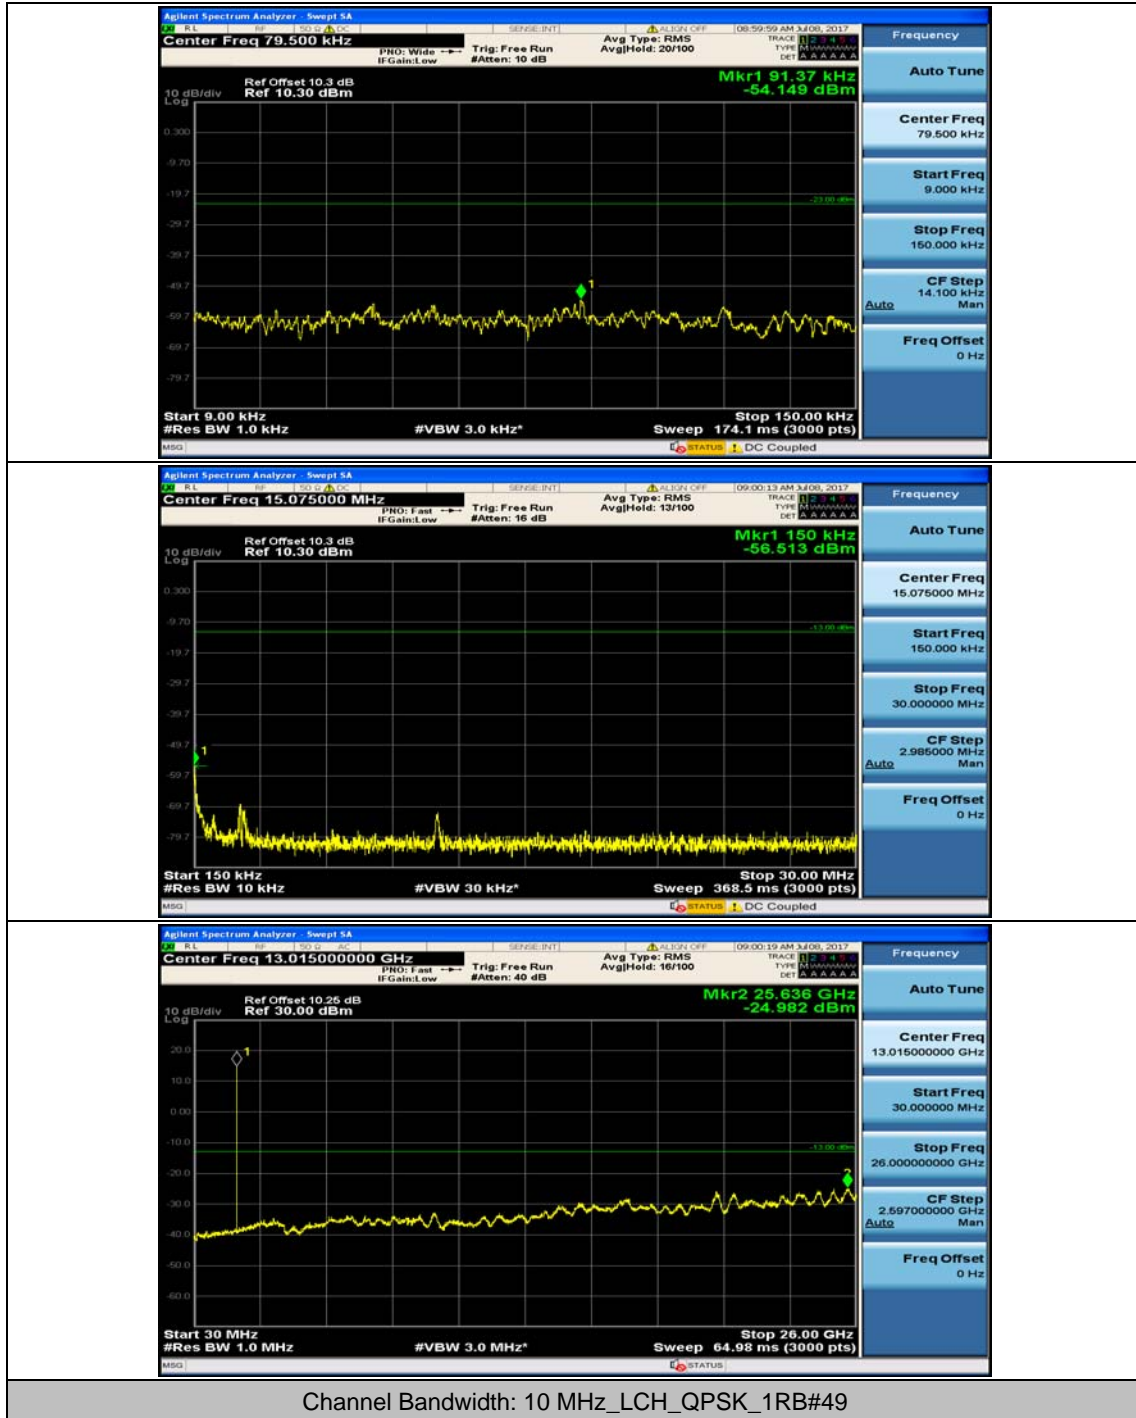

Channel Bandwidth: 3 MHz

(Channel Bandwidth: 3 MHz)_MCH_16QAM_1RB#7

(Channel Bandwidth: 3 MHz)_HCH_16QAM_1RB#7

Channel Bandwidth: 5 MHz

Channel Bandwidth: 10 MHz

Channel Bandwidth: 10 MHz_MCH_16QAM_1RB#0