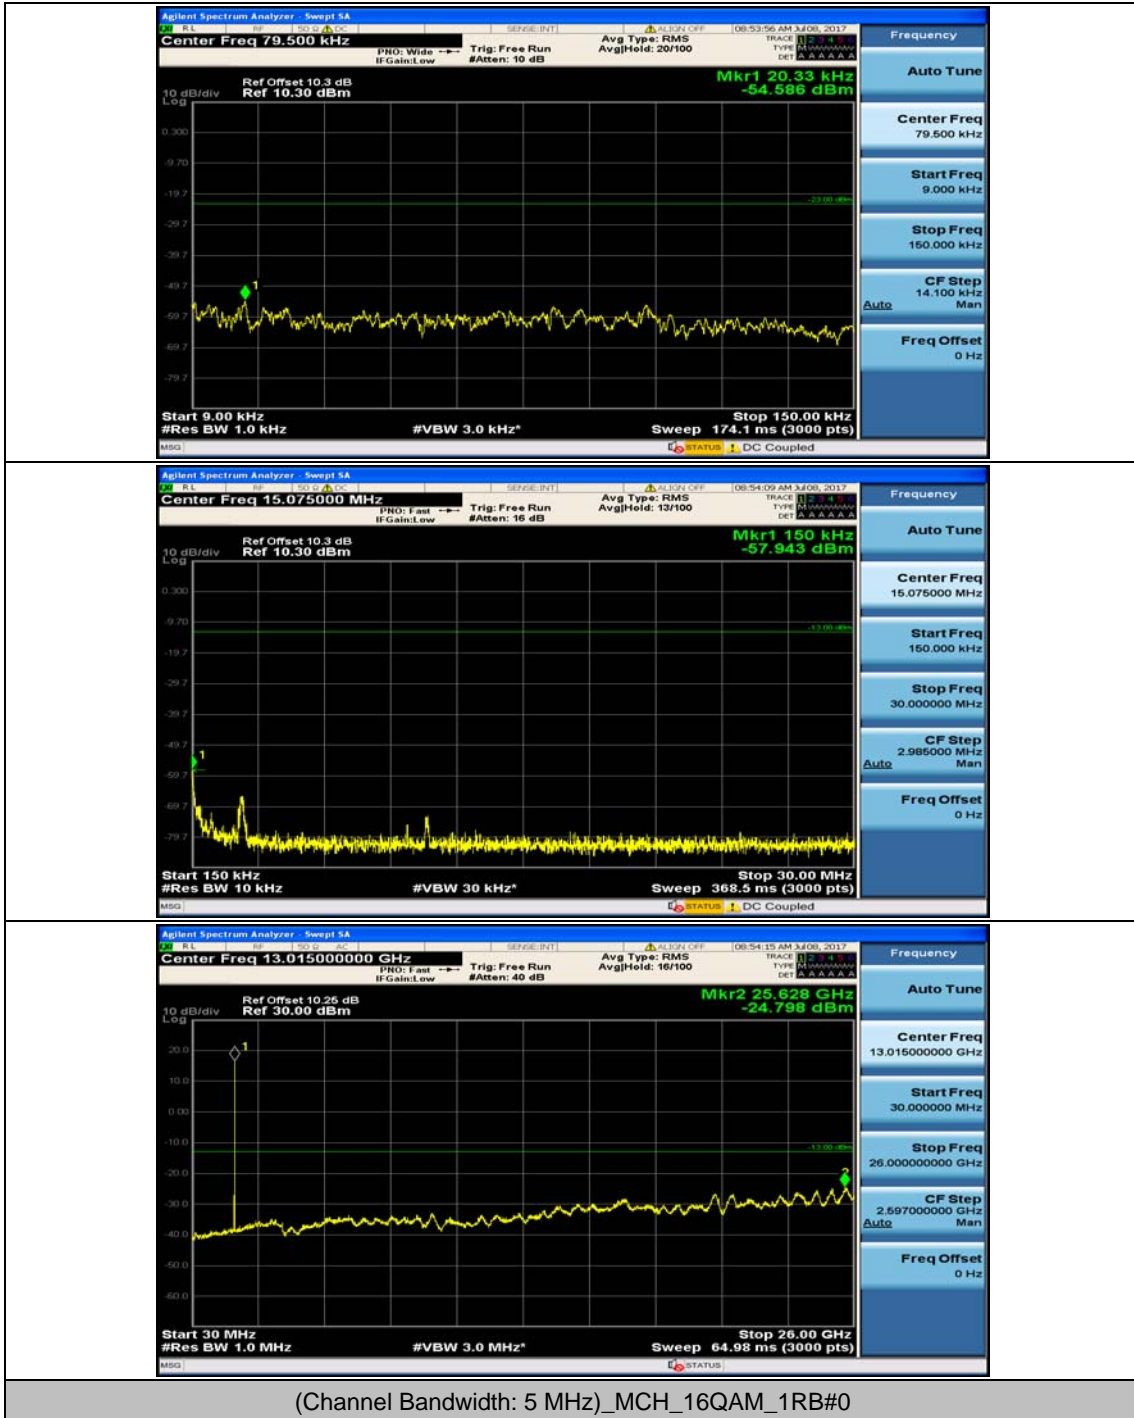

Channel Bandwidth: 3 MHz

(Channel Bandwidth: 3 MHz)_MCH_16QAM_1RB#7

(Channel Bandwidth: 3 MHz)_HCH_16QAM_1RB#7

Channel Bandwidth: 5 MHz

Channel Bandwidth: 10 MHz

Channel Bandwidth: 10 MHz_MCH_16QAM_1RB#0