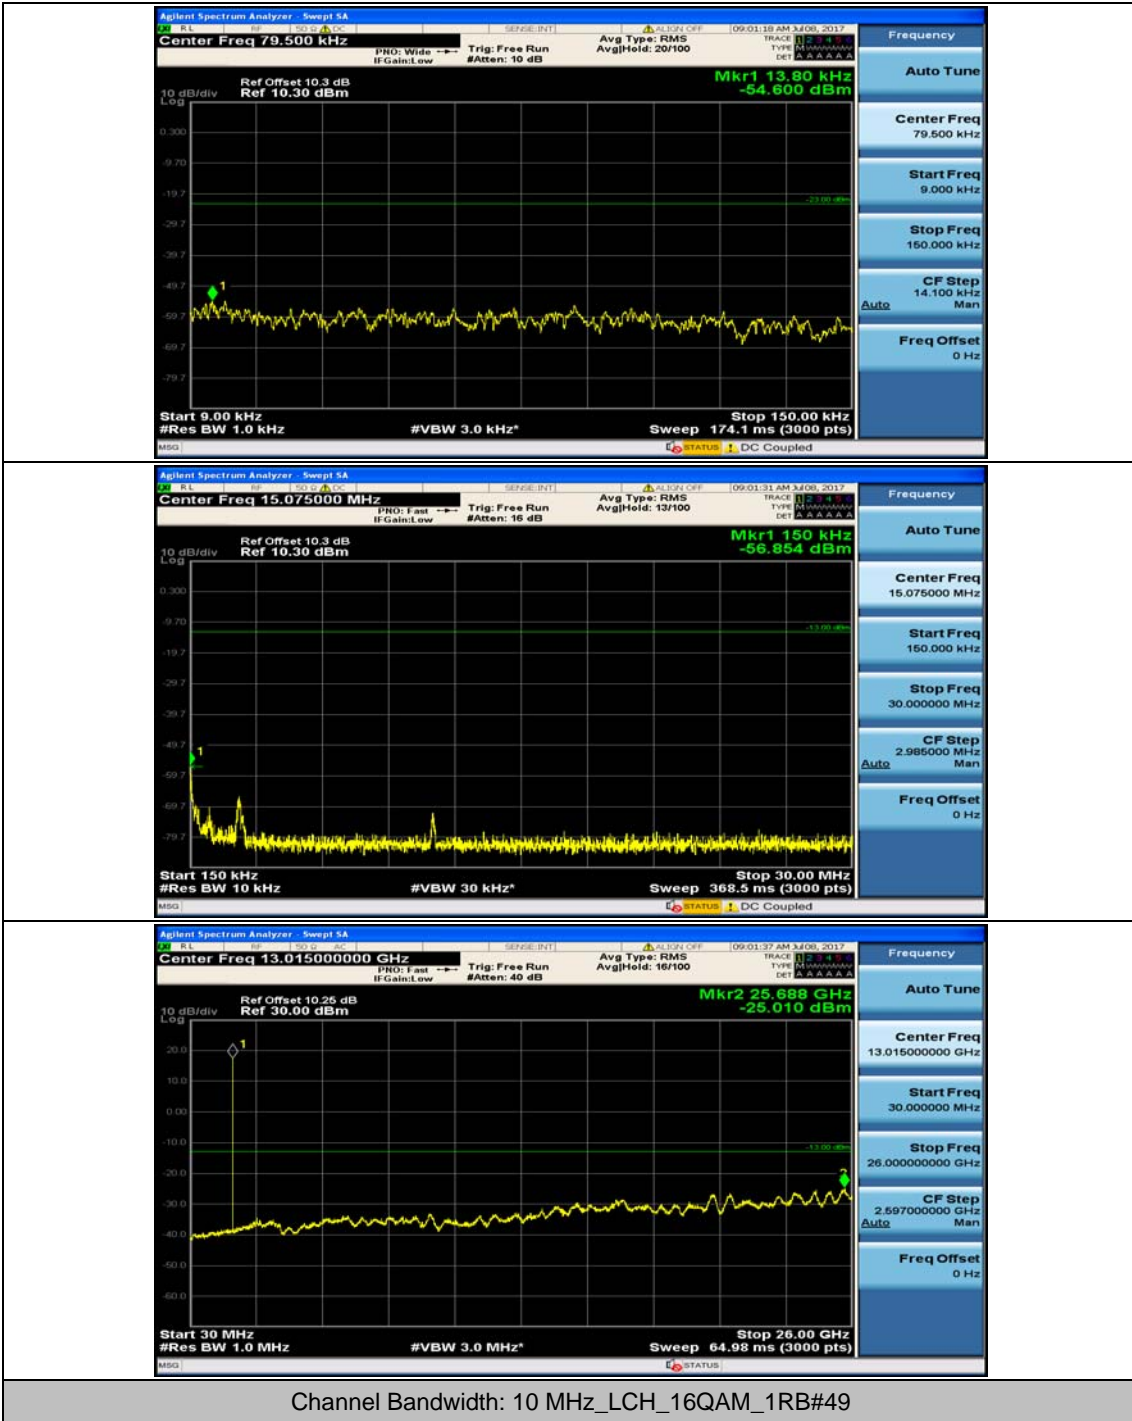

Channel Bandwidth: 3 MHz

(Channel Bandwidth: 3 MHz)_MCH_16QAM_1RB#7

(Channel Bandwidth: 3 MHz)_HCH_16QAM_1RB#7

Channel Bandwidth: 5 MHz

Channel Bandwidth: 10 MHz

Channel Bandwidth: 10 MHz_MCH_16QAM_1RB#0