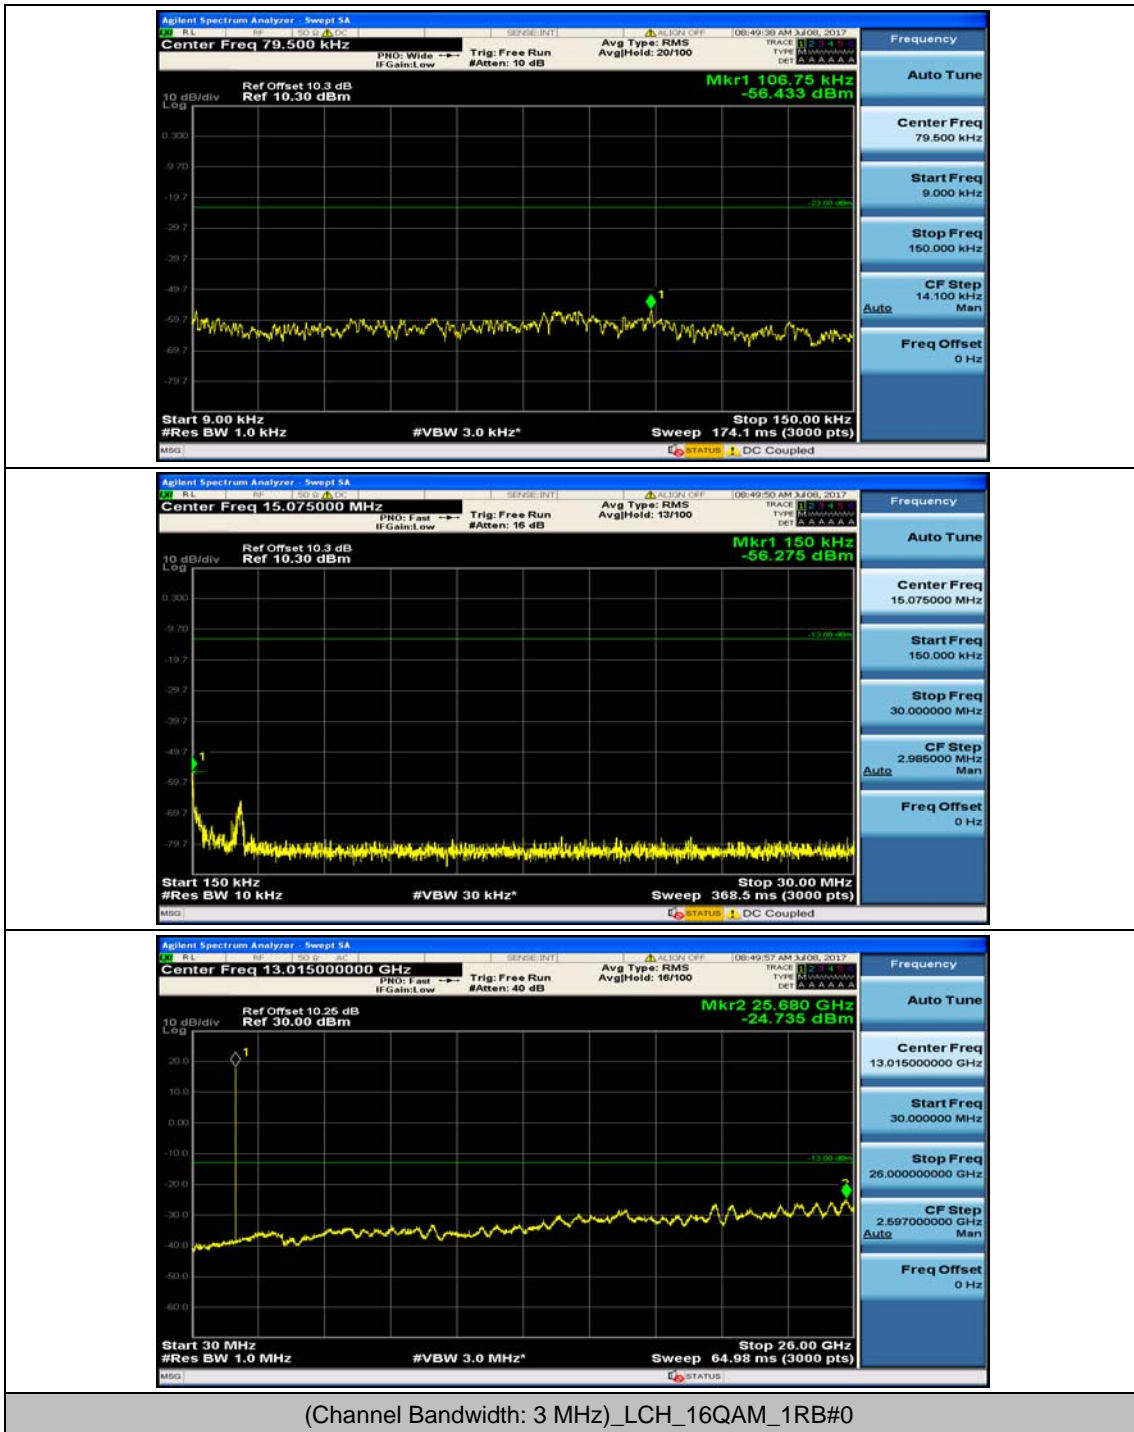

Channel Bandwidth: 3 MHz

(Channel Bandwidth: 3 MHz)_MCH_16QAM_1RB#7

(Channel Bandwidth: 3 MHz)_HCH_16QAM_1RB#7

Channel Bandwidth: 5 MHz

Channel Bandwidth: 10 MHz

Channel Bandwidth: 10 MHz_MCH_16QAM_1RB#0