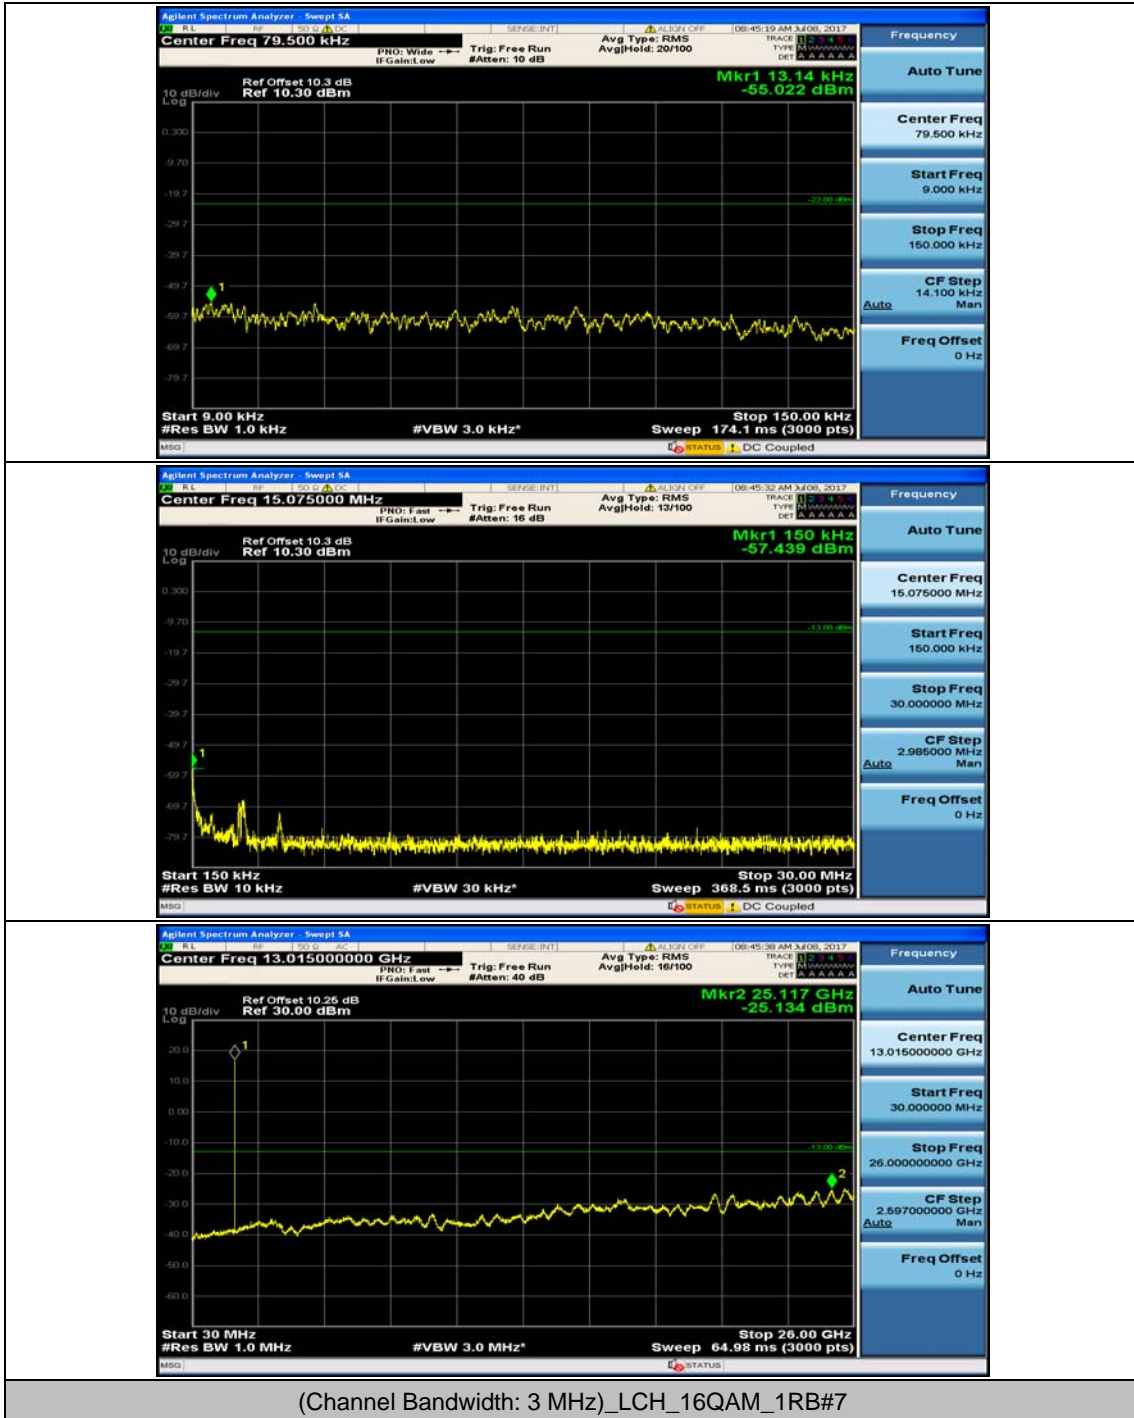

Channel Bandwidth: 3 MHz

(Channel Bandwidth: 3 MHz)_MCH_16QAM_1RB#7

(Channel Bandwidth: 3 MHz)_HCH_16QAM_1RB#7

Channel Bandwidth: 5 MHz

Channel Bandwidth: 10 MHz

Channel Bandwidth: 10 MHz_MCH_16QAM_1RB#0