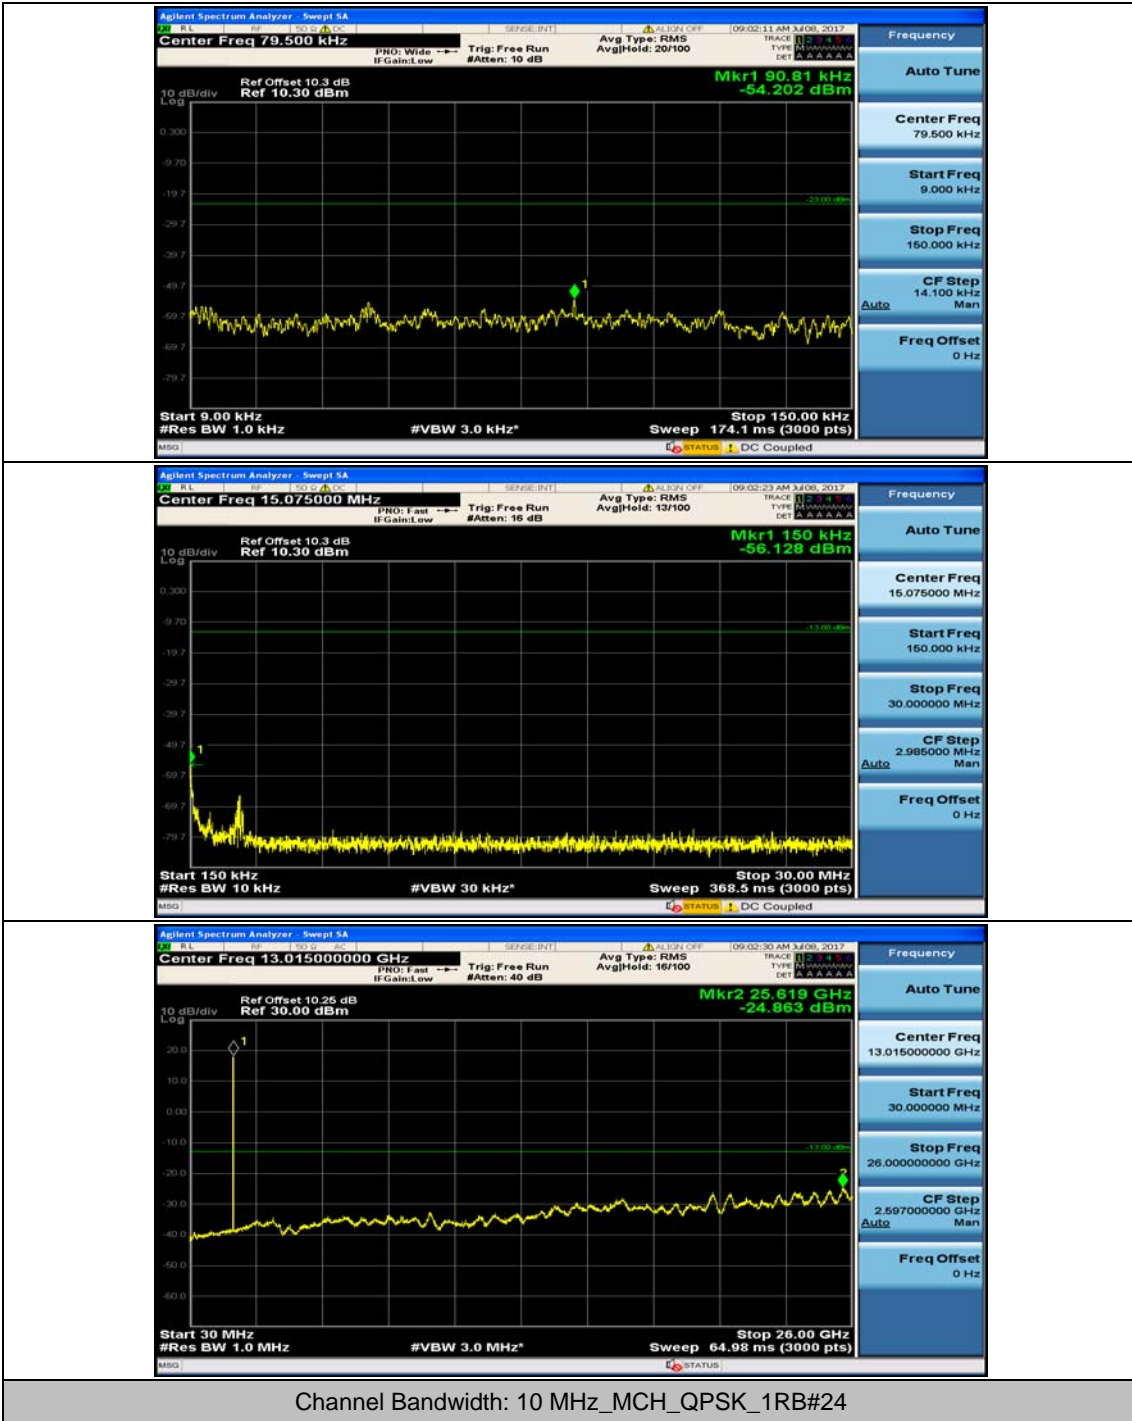

Channel Bandwidth: 3 MHz

(Channel Bandwidth: 3 MHz)_MCH_16QAM_1RB#7

(Channel Bandwidth: 3 MHz)_HCH_16QAM_1RB#7

Channel Bandwidth: 5 MHz

Channel Bandwidth: 10 MHz

Channel Bandwidth: 10 MHz_MCH_16QAM_1RB#0