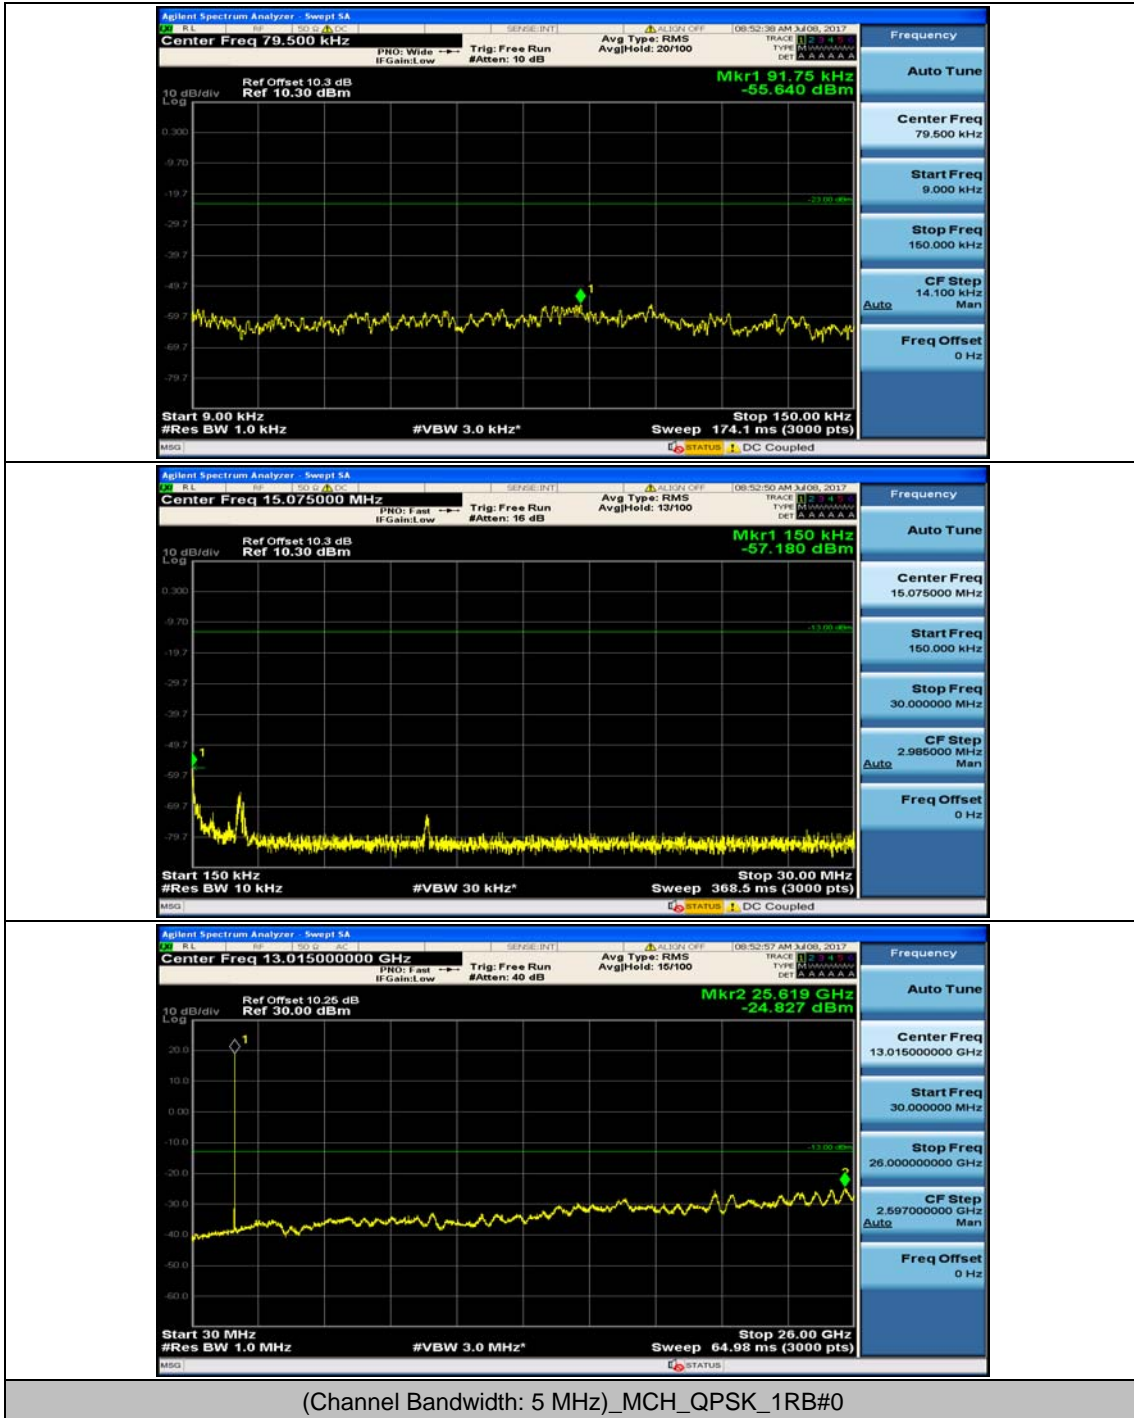

Channel Bandwidth: 3 MHz

(Channel Bandwidth: 3 MHz)_MCH_16QAM_1RB#7

(Channel Bandwidth: 3 MHz)_HCH_16QAM_1RB#7

Channel Bandwidth: 5 MHz

Channel Bandwidth: 10 MHz

Channel Bandwidth: 10 MHz_MCH_16QAM_1RB#0