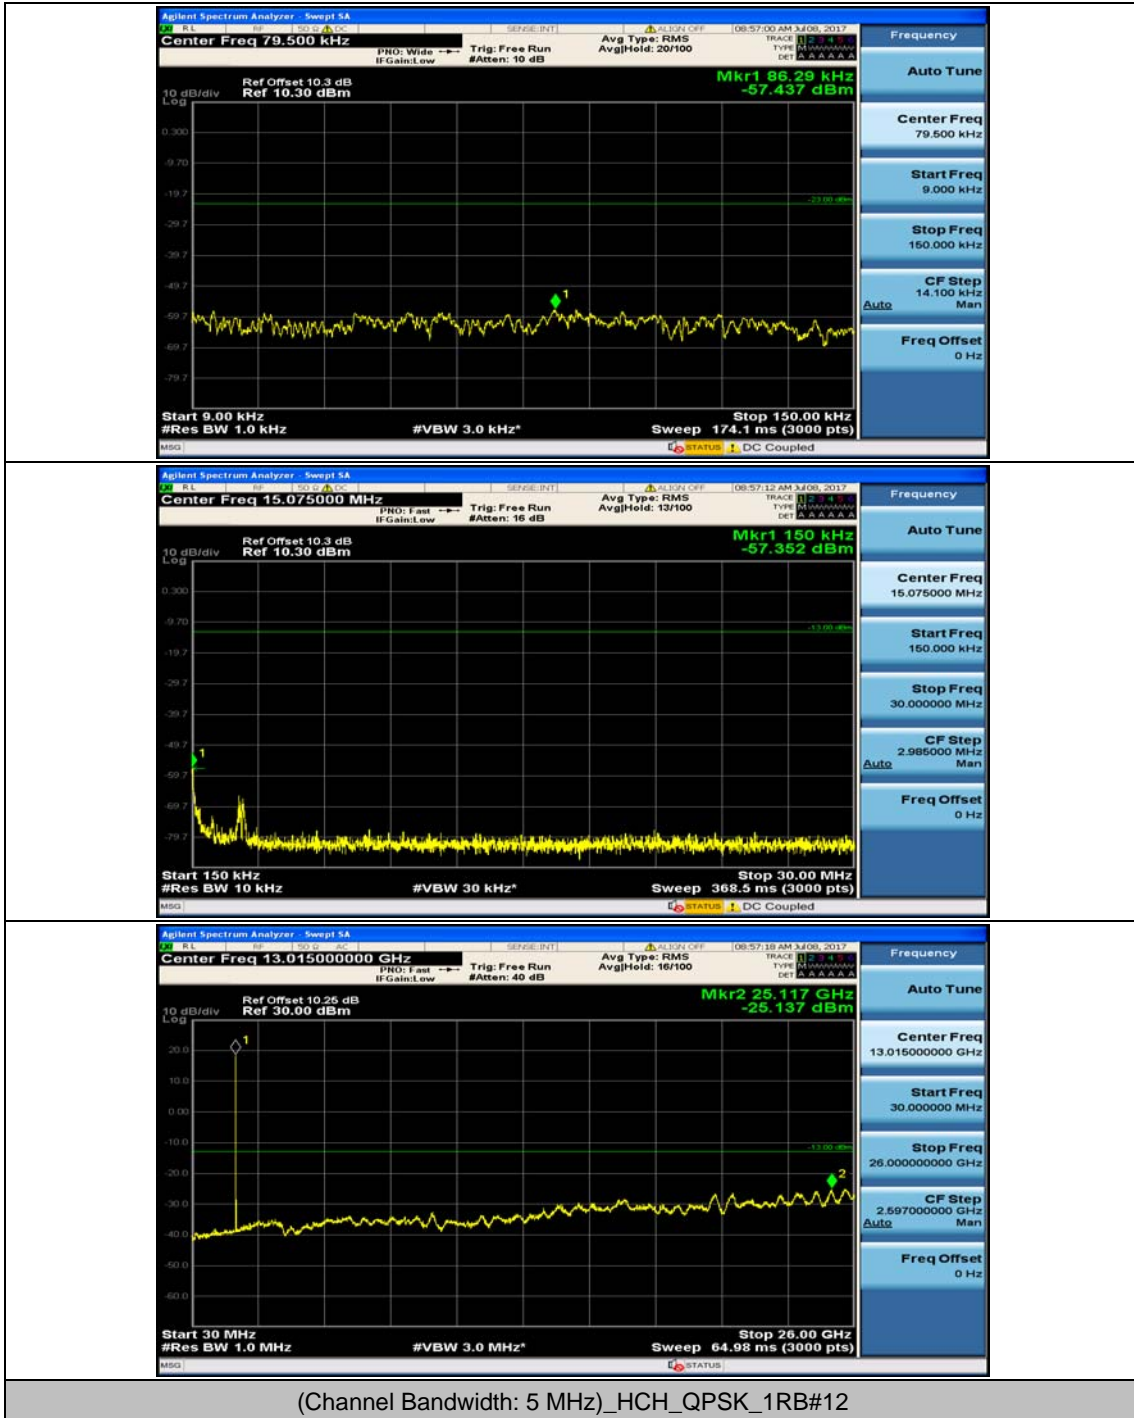

Channel Bandwidth: 3 MHz

(Channel Bandwidth: 3 MHz)_MCH_16QAM_1RB#7

(Channel Bandwidth: 3 MHz)_HCH_16QAM_1RB#7

Channel Bandwidth: 5 MHz

Channel Bandwidth: 10 MHz

Channel Bandwidth: 10 MHz_MCH_16QAM_1RB#0