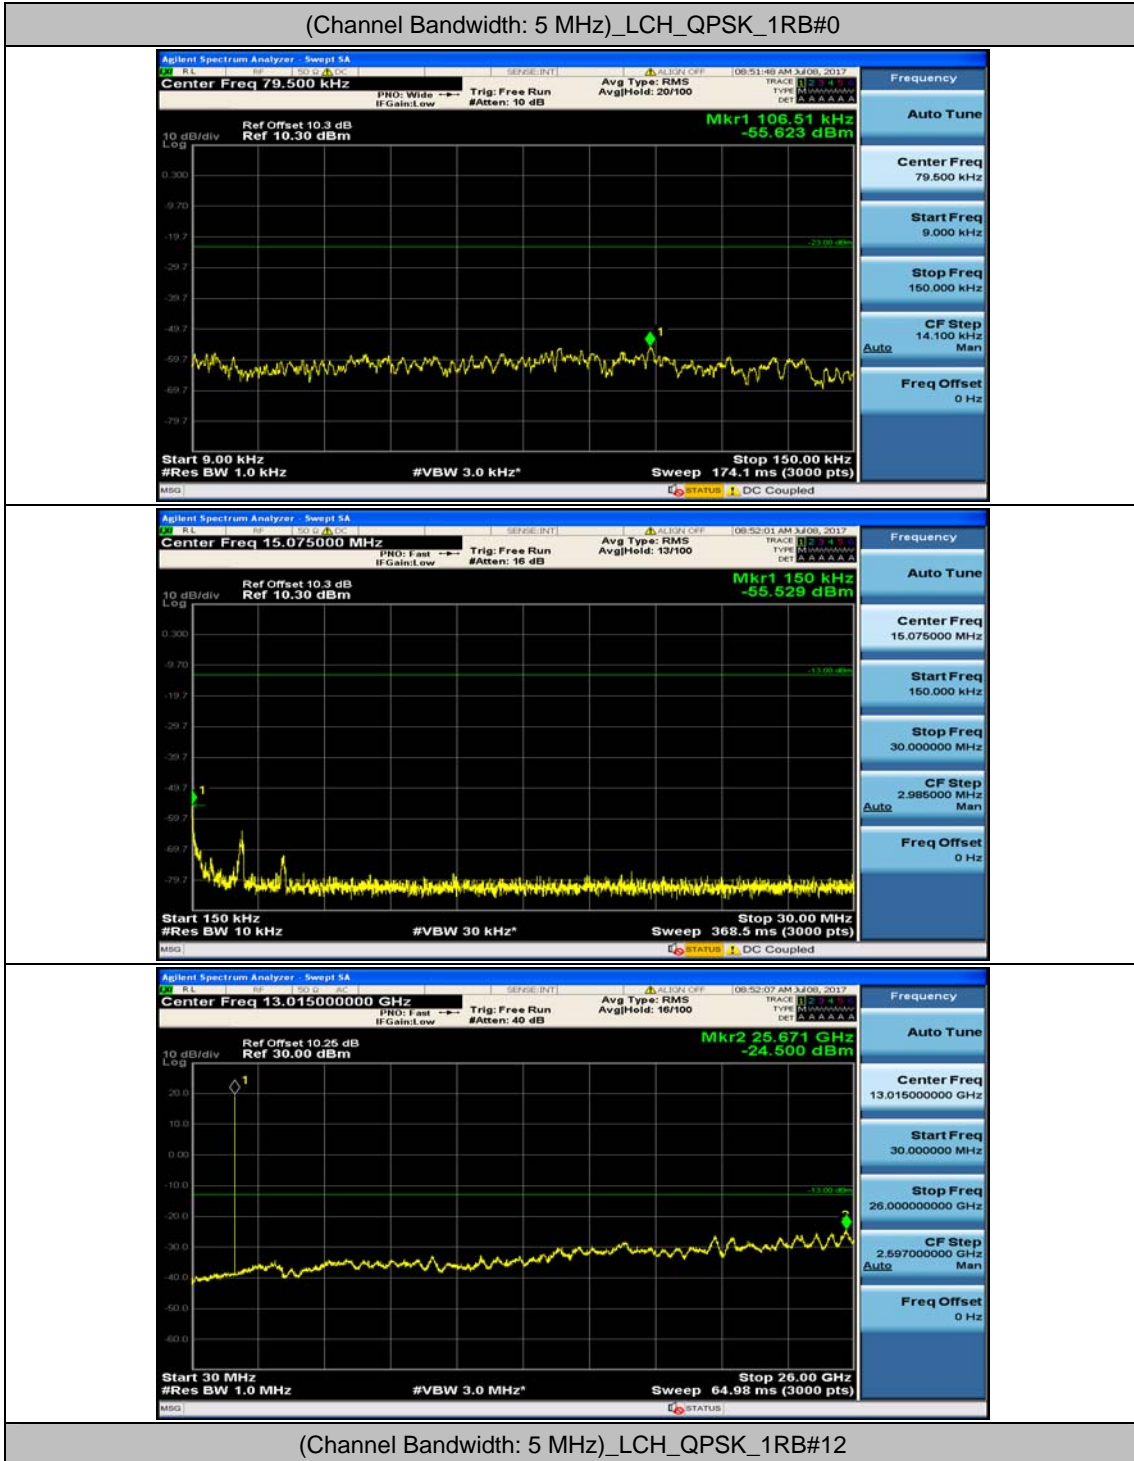

Channel Bandwidth: 3 MHz

(Channel Bandwidth: 3 MHz)_MCH_16QAM_1RB#7

(Channel Bandwidth: 3 MHz)_HCH_16QAM_1RB#7

Channel Bandwidth: 5 MHz

Channel Bandwidth: 10 MHz

Channel Bandwidth: 10 MHz_MCH_16QAM_1RB#0