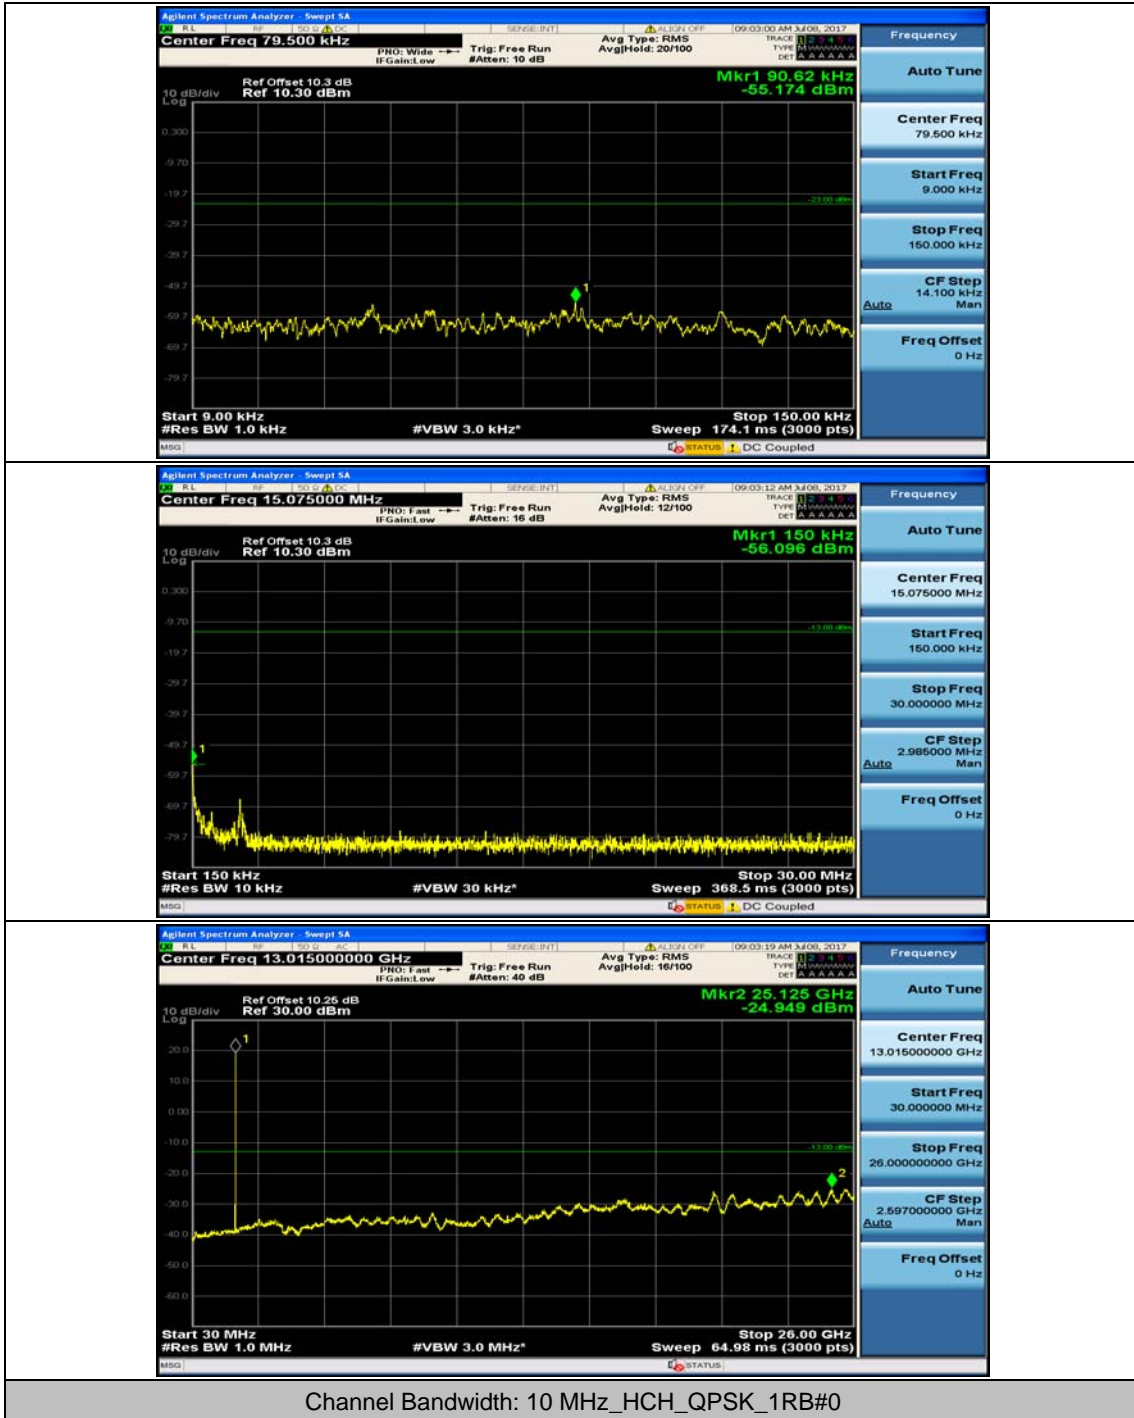

Channel Bandwidth: 3 MHz

(Channel Bandwidth: 3 MHz)_MCH_16QAM_1RB#7

(Channel Bandwidth: 3 MHz)_HCH_16QAM_1RB#7

Channel Bandwidth: 5 MHz

Channel Bandwidth: 10 MHz

Channel Bandwidth: 10 MHz_MCH_16QAM_1RB#0