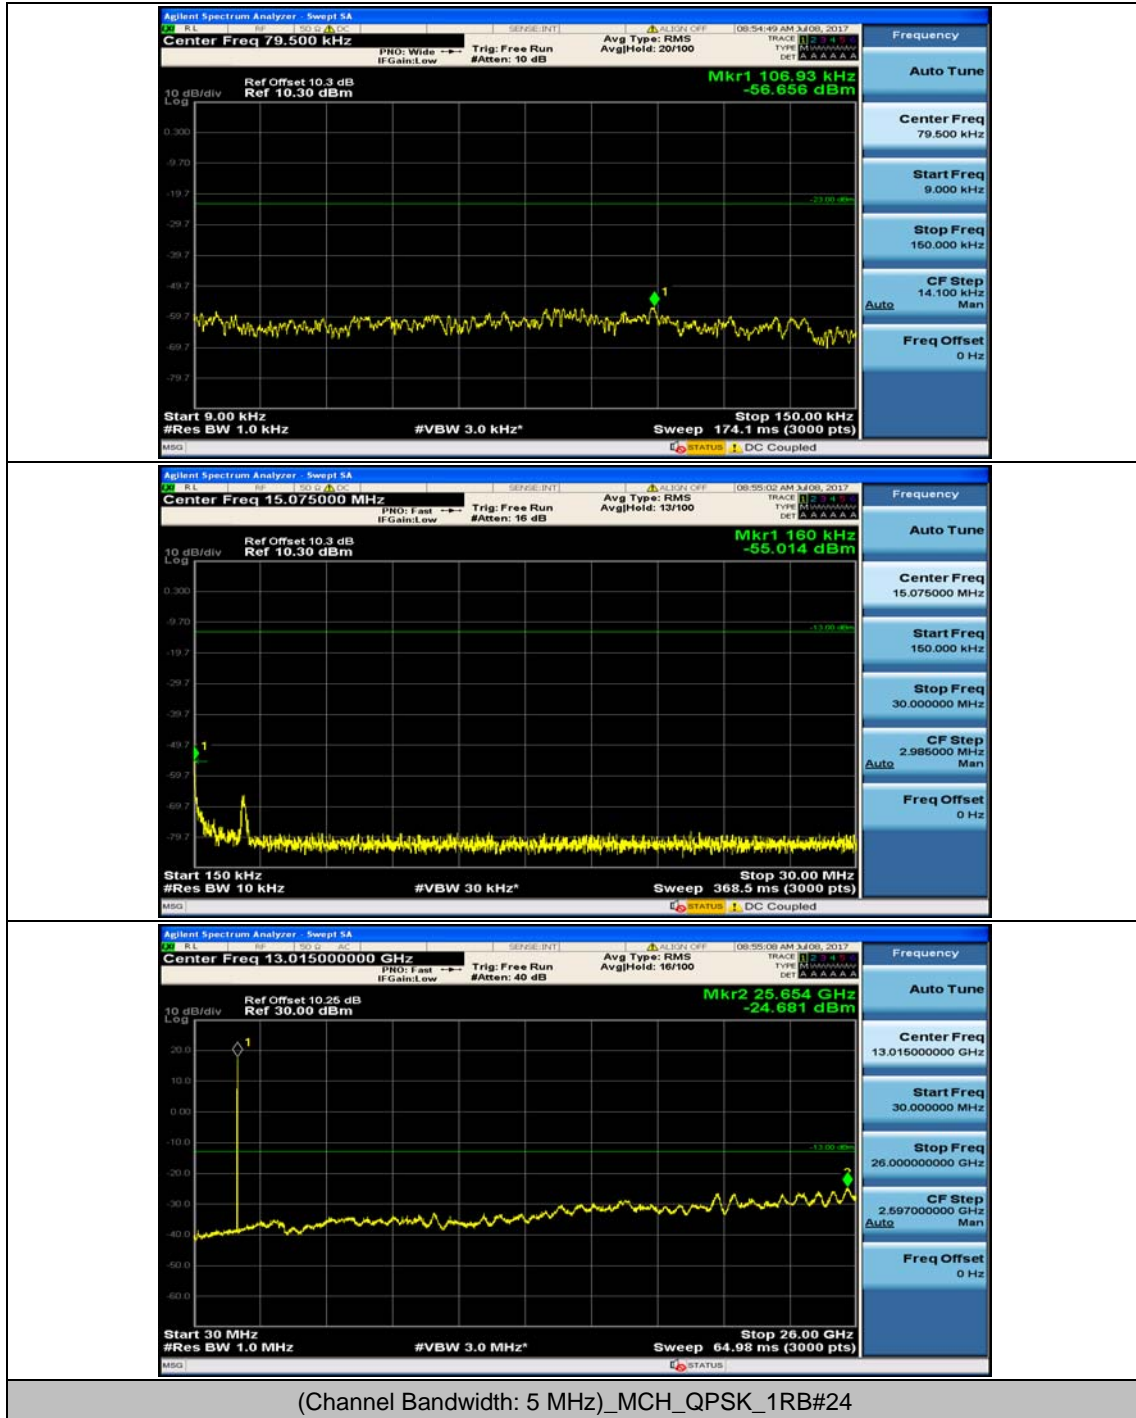

Channel Bandwidth: 3 MHz

(Channel Bandwidth: 3 MHz)_MCH_16QAM_1RB#7

(Channel Bandwidth: 3 MHz)_HCH_16QAM_1RB#7

Channel Bandwidth: 5 MHz

Channel Bandwidth: 10 MHz

Channel Bandwidth: 10 MHz_MCH_16QAM_1RB#0