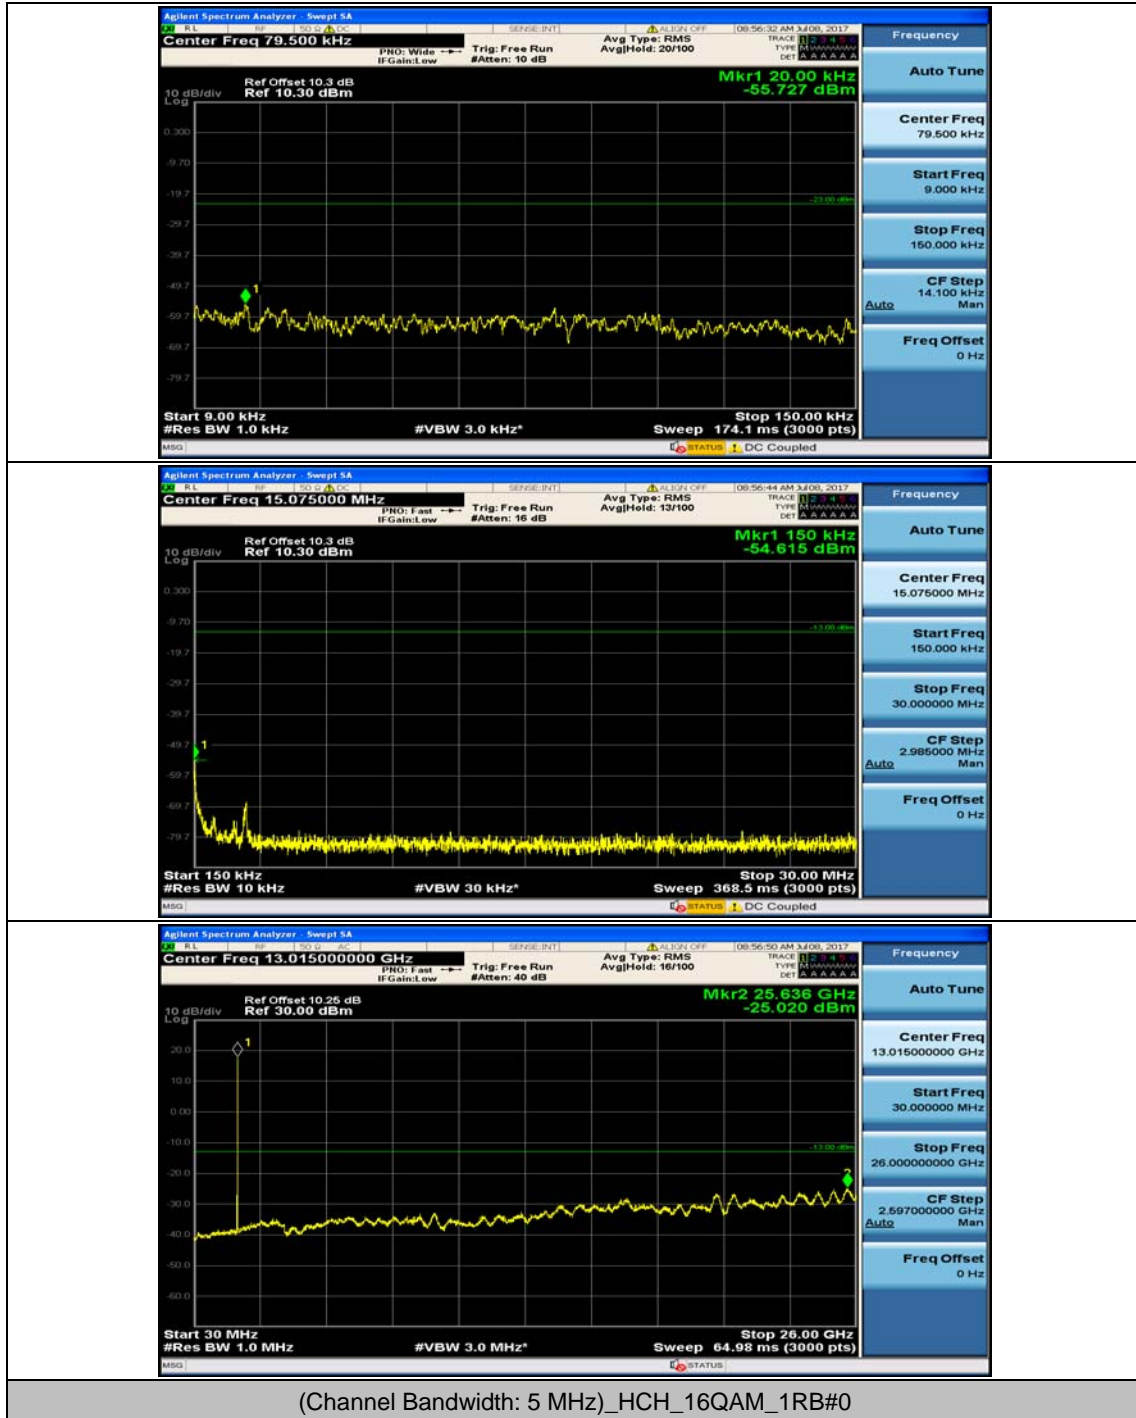

Channel Bandwidth: 3 MHz

(Channel Bandwidth: 3 MHz)_MCH_16QAM_1RB#7

(Channel Bandwidth: 3 MHz)_HCH_16QAM_1RB#7

Channel Bandwidth: 5 MHz

Channel Bandwidth: 10 MHz

Channel Bandwidth: 10 MHz_MCH_16QAM_1RB#0