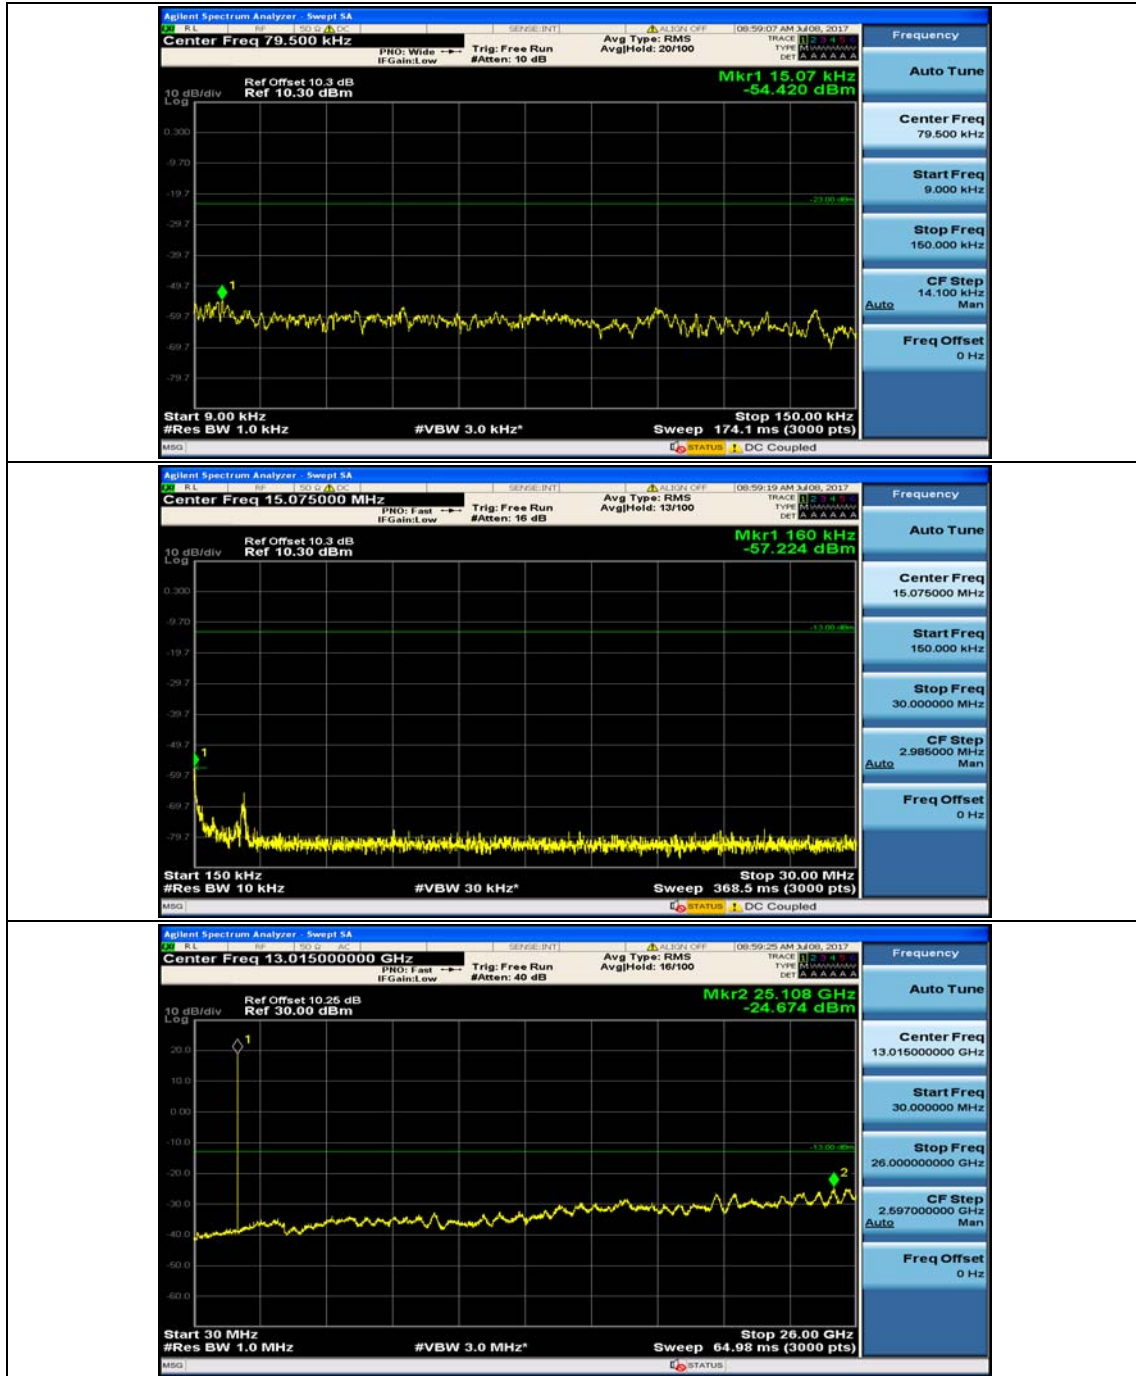

Channel Bandwidth: 3 MHz

(Channel Bandwidth: 3 MHz)_MCH_16QAM_1RB#7

(Channel Bandwidth: 3 MHz)_HCH_16QAM_1RB#7

Channel Bandwidth: 5 MHz

Channel Bandwidth: 10 MHz

Channel Bandwidth: 10 MHz_MCH_16QAM_1RB#0