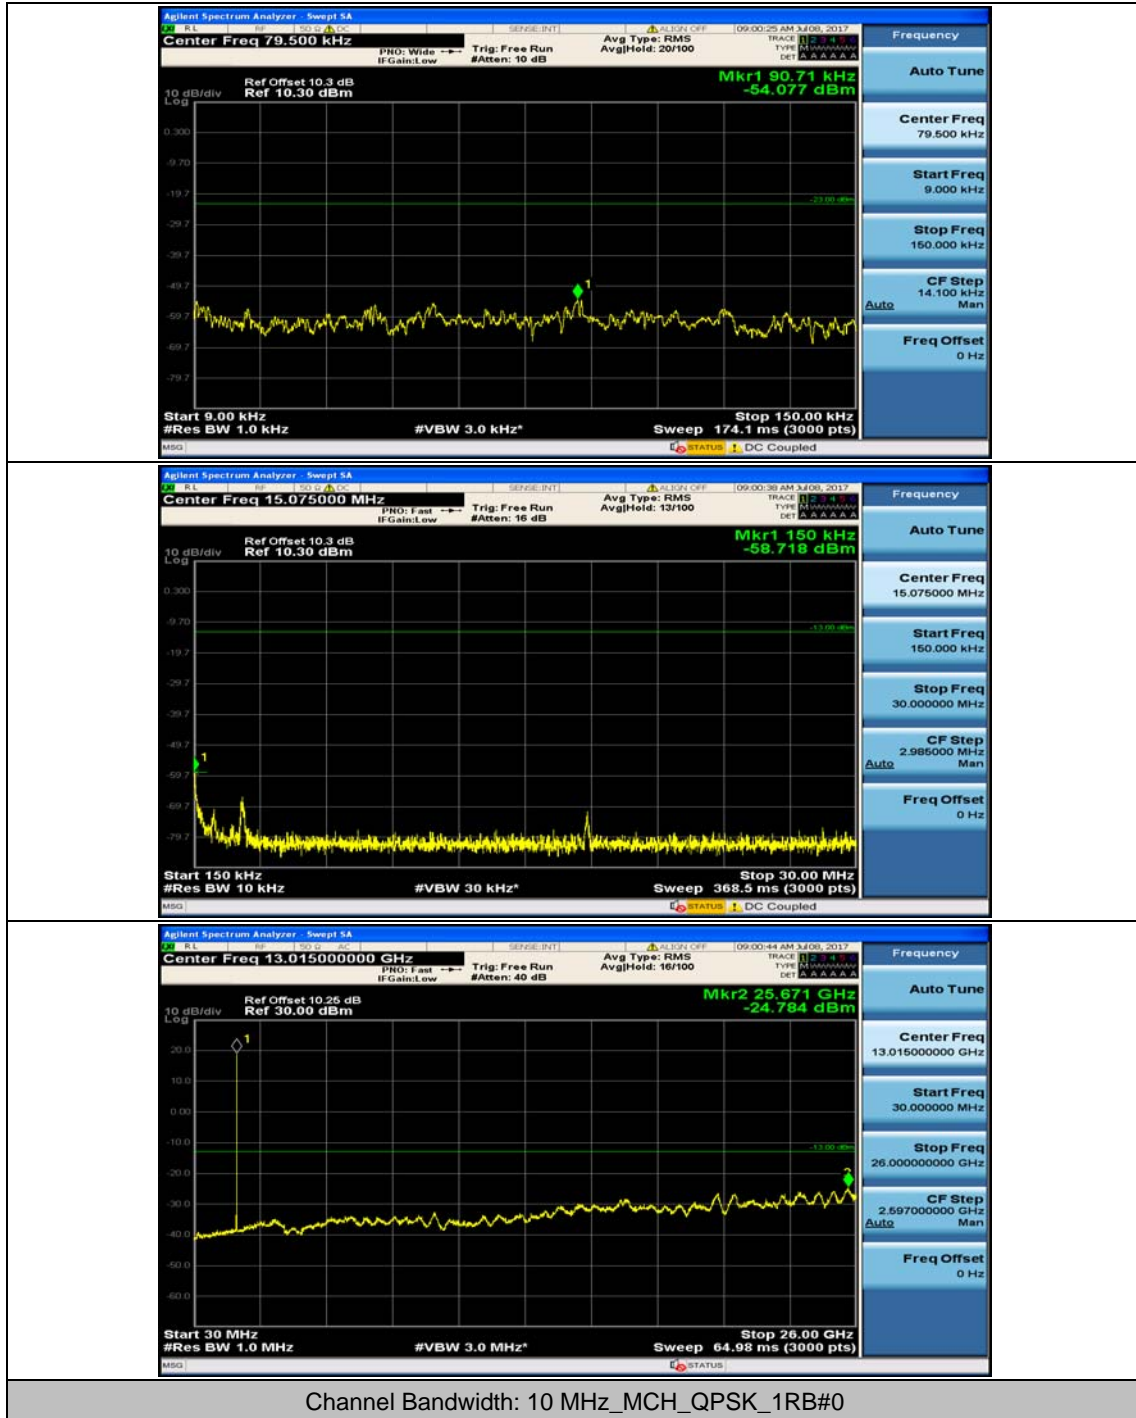

Channel Bandwidth: 3 MHz

(Channel Bandwidth: 3 MHz)_MCH_16QAM_1RB#7

(Channel Bandwidth: 3 MHz)_HCH_16QAM_1RB#7

Channel Bandwidth: 5 MHz

Channel Bandwidth: 10 MHz

Channel Bandwidth: 10 MHz_MCH_16QAM_1RB#0