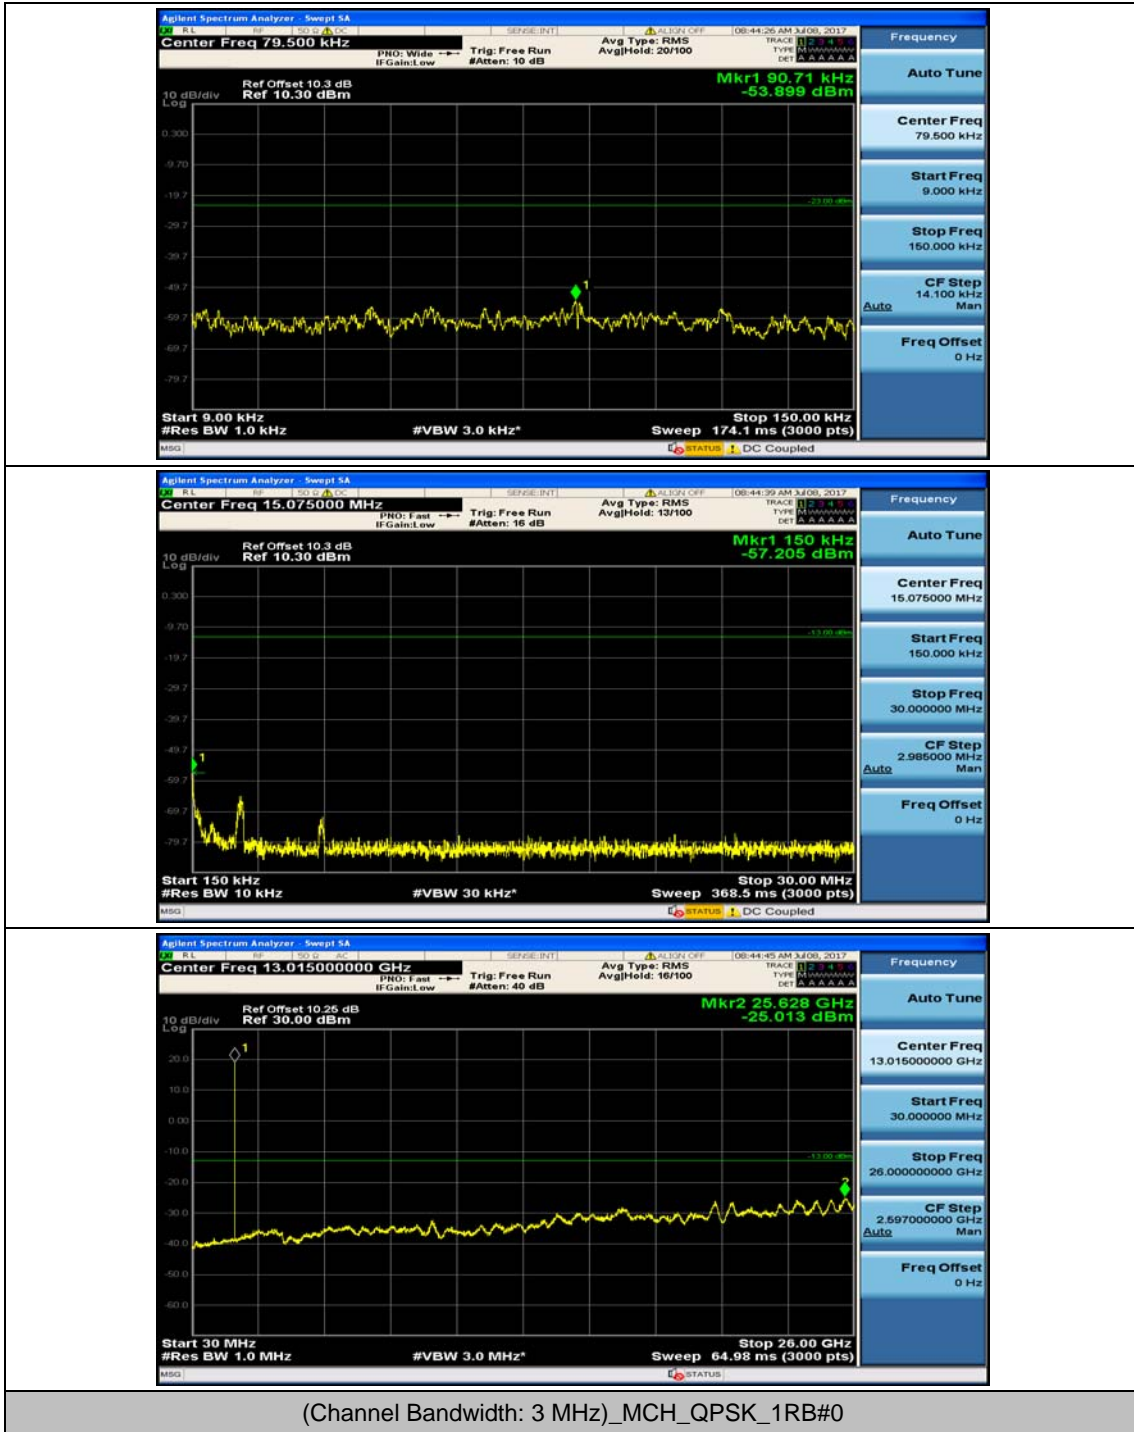

Channel Bandwidth: 3 MHz

(Channel Bandwidth: 3 MHz)_MCH_16QAM_1RB#7

(Channel Bandwidth: 3 MHz)_HCH_16QAM_1RB#7

Channel Bandwidth: 5 MHz

Channel Bandwidth: 10 MHz

Channel Bandwidth: 10 MHz_MCH_16QAM_1RB#0