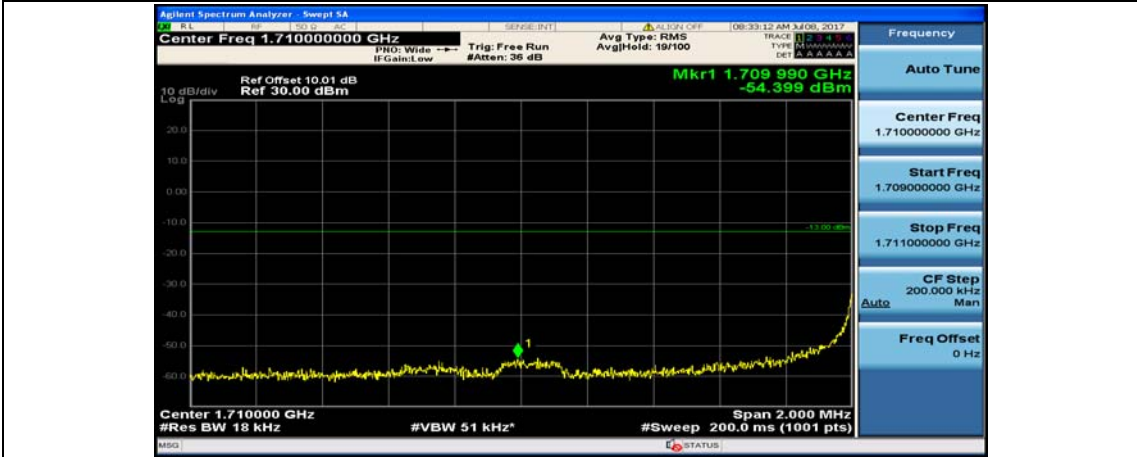

(Channel Bandwidth:20 MHz)_LCH_16QAM_1RB#99