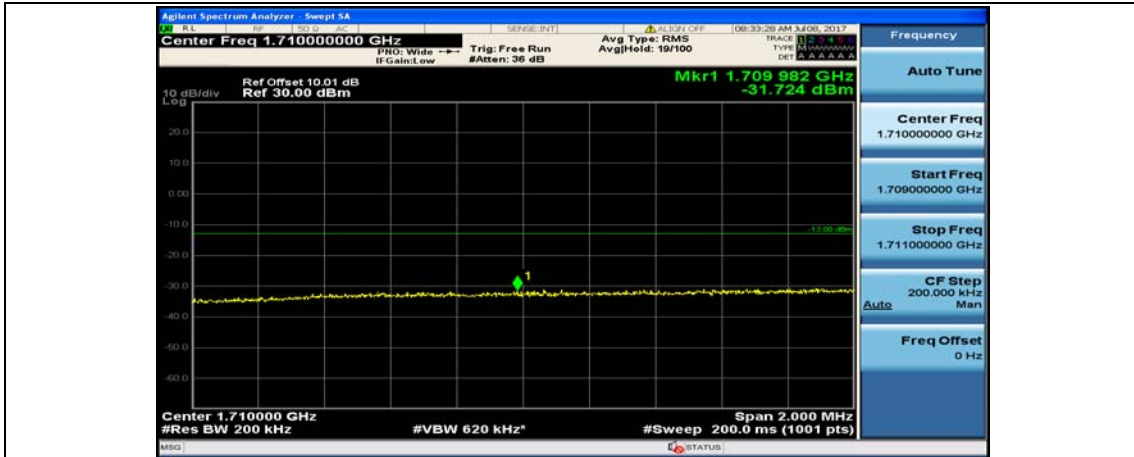

(Channel Bandwidth:15 MHz)_HCH_16QAM_75RB#0

Channel Bandwidth: 20 MHz

(Channel Bandwidth:20 MHz)_LCH_QPSK_1RB#49

(Channel Bandwidth:20 MHz)_LCH_QPSK_1RB#99

(Channel Bandwidth:20 MHz)_LCH_QPSK_50RB#0

(Channel Bandwidth:20 MHz)_LCH_QPSK_50RB#25