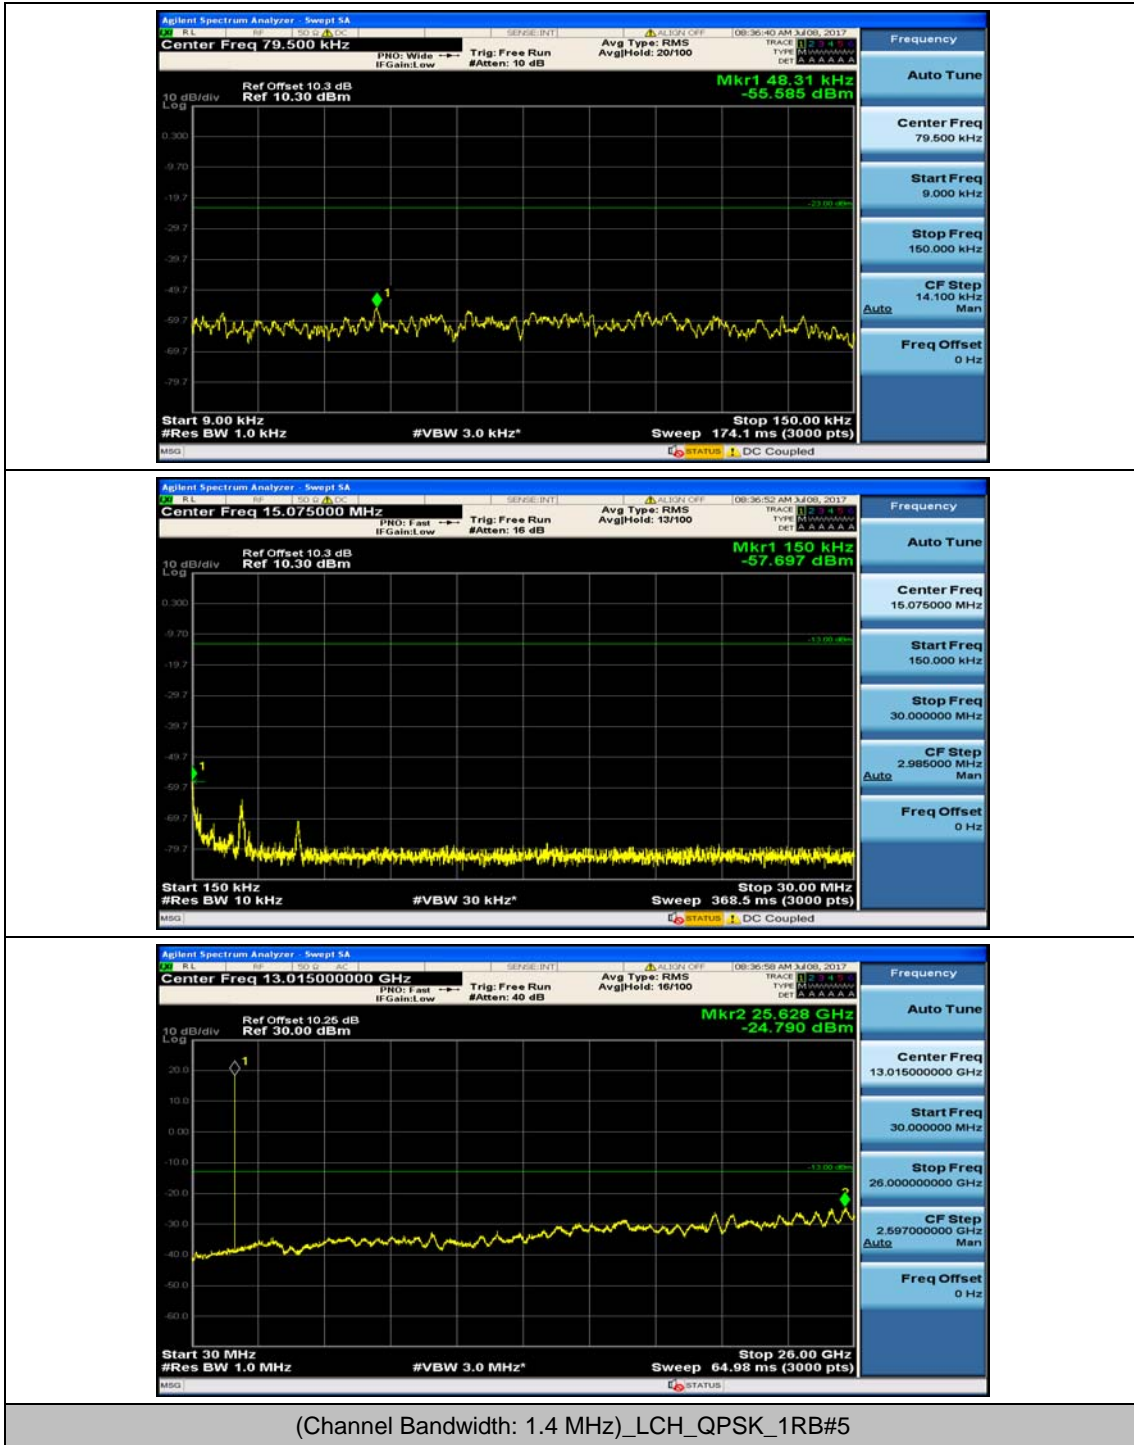

(Channel Bandwidth:20 MHz)_HCH_16QAM_50RB#25

(Channel Bandwidth:20 MHz)_HCH_16QAM_50RB#50

(Channel Bandwidth:20 MHz)_HCH_16QAM_100RB#0

Appendix E: Conducted Spurious Emission

Test Graphs

Channel Bandwidth: 1.4 MHz