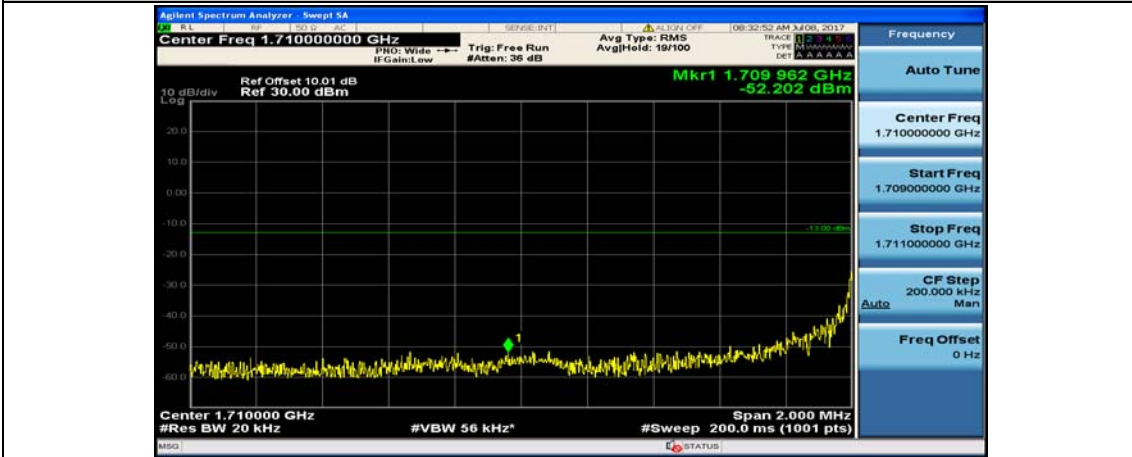

(Channel Bandwidth:15 MHz)_HCH_16QAM_75RB#0

Channel Bandwidth: 20 MHz

(Channel Bandwidth:20 MHz)_LCH_QPSK_1RB#49

(Channel Bandwidth:20 MHz)_LCH_QPSK_1RB#99

(Channel Bandwidth:20 MHz)_LCH_QPSK_50RB#0

(Channel Bandwidth:20 MHz)_LCH_QPSK_50RB#25