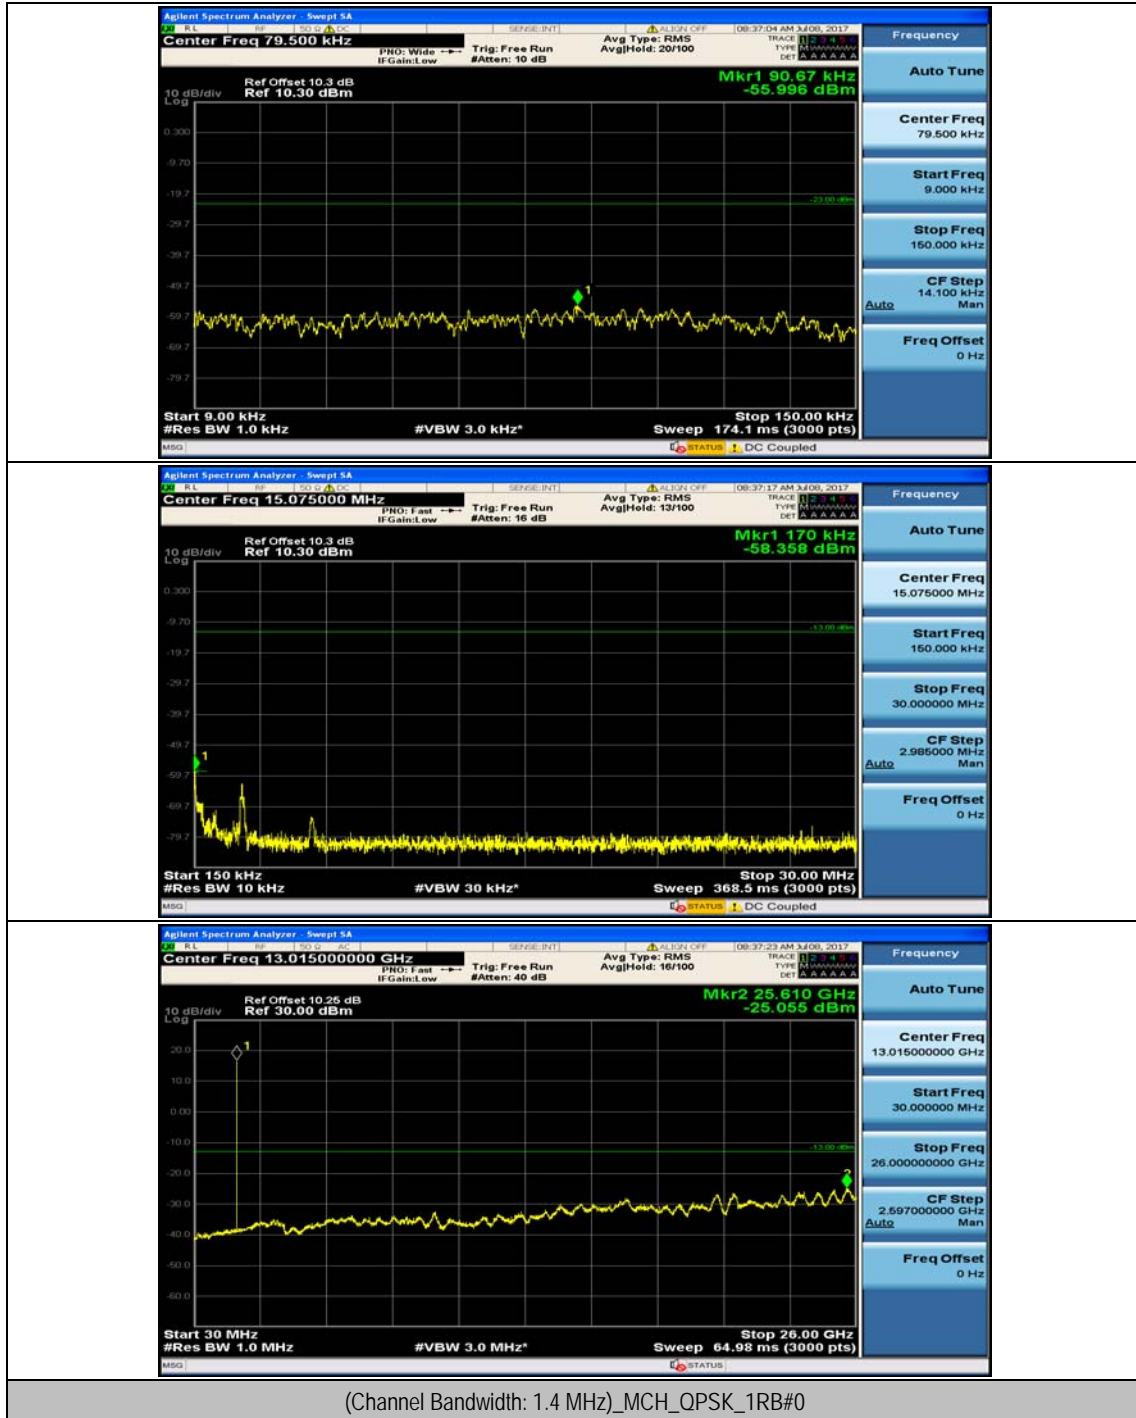

(Channel Bandwidth:20 MHz)_HCH_16QAM_50RB#25

(Channel Bandwidth:20 MHz)_HCH_16QAM_50RB#50

(Channel Bandwidth:20 MHz)_HCH_16QAM_100RB#0

Appendix E: Conducted Spurious Emission

Test Graphs

Channel Bandwidth: 1.4 MHz

(Channel Bandwidth: 1.4 MHz)_MCH_QPSK_1RB#3