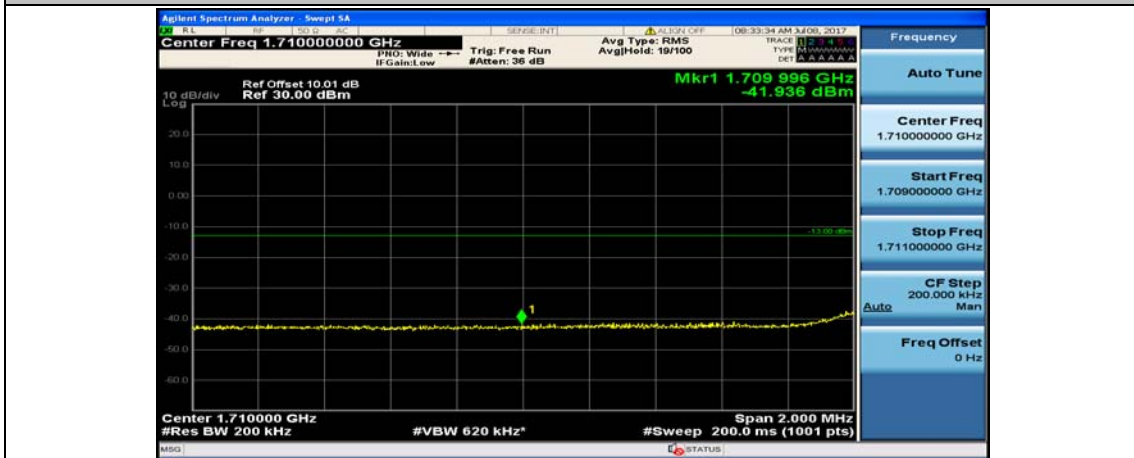

(Channel Bandwidth:20 MHz)_LCH_QPSK_50RB#50