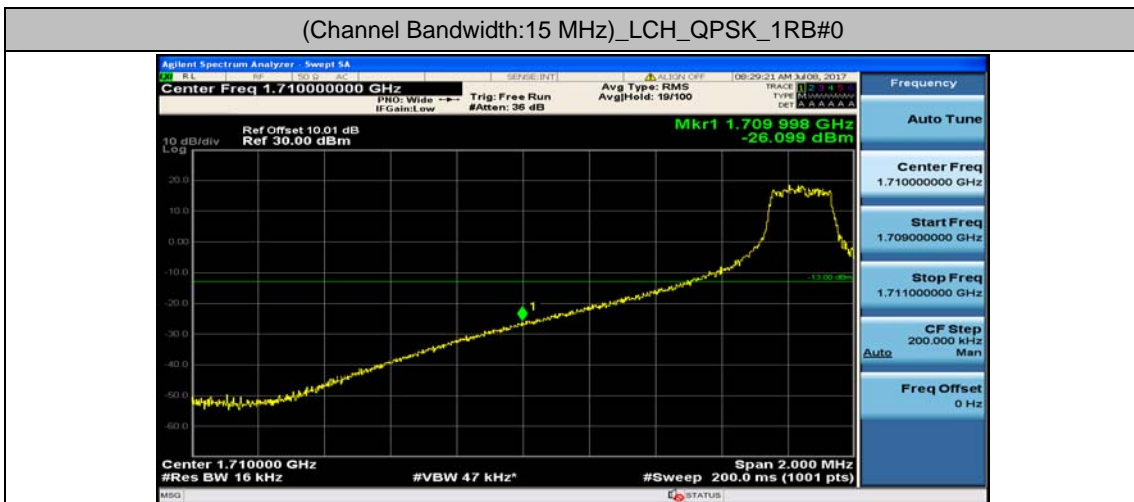

Channel Bandwidth: 10 MHz_HCH_16QAM_25RB#12

Channel Bandwidth: 10 MHz_HCH_16QAM_25RB#25

Channel Bandwidth: 10 MHz_HCH_16QAM_50RB#0

Channel Bandwidth: 15 MHz

(Channel Bandwidth:15 MHz)_LCH_QPSK_1RB#0

(Channel Bandwidth:15 MHz)_LCH_QPSK_1RB#37