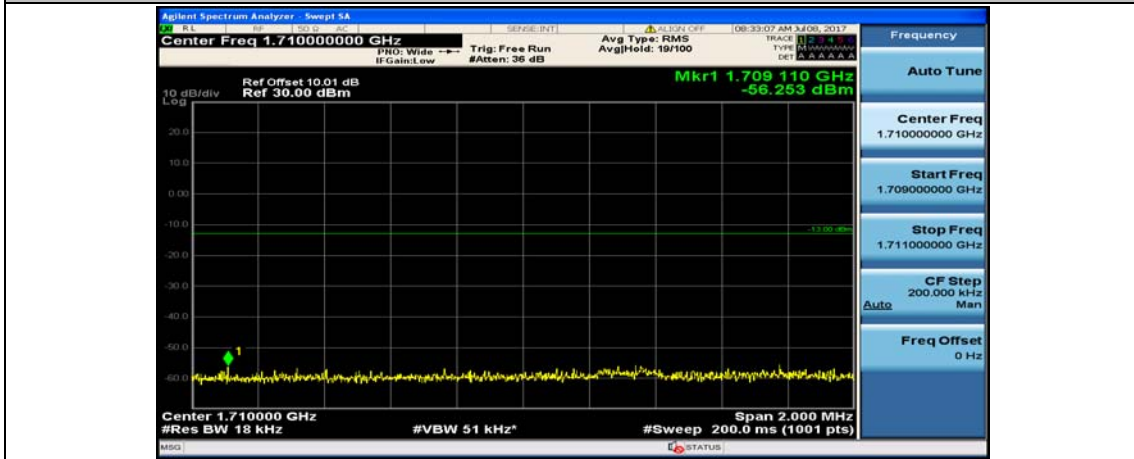

(Channel Bandwidth:20 MHz)_LCH_16QAM_1RB#49