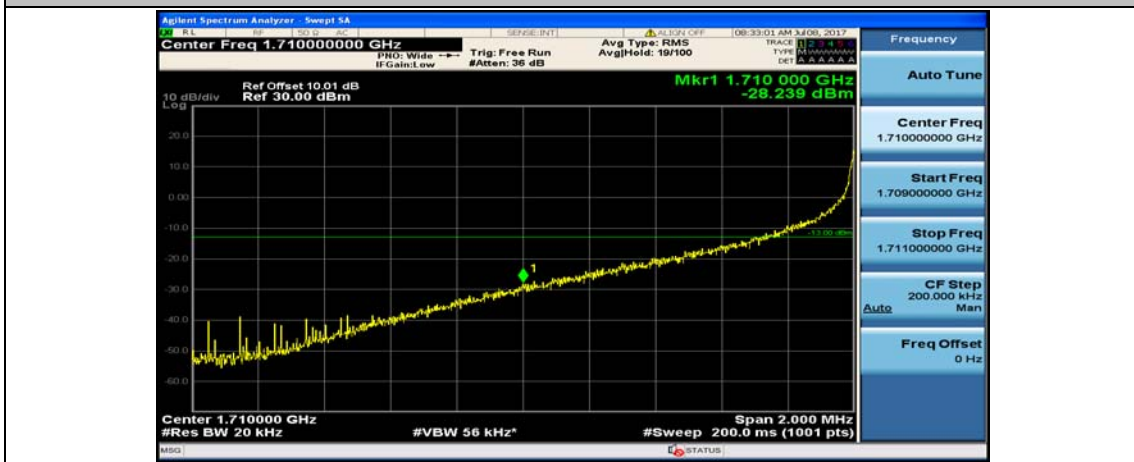

(Channel Bandwidth:20 MHz)_HCH_QPSK_50RB#0

(Channel Bandwidth:20 MHz)_HCH_QPSK_50RB#25

(Channel Bandwidth:20 MHz)_HCH_QPSK_50RB#50

(Channel Bandwidth:20 MHz)_HCH_QPSK_100RB#0

(Channel Bandwidth:20 MHz)_LCH_16QAM_1RB#0