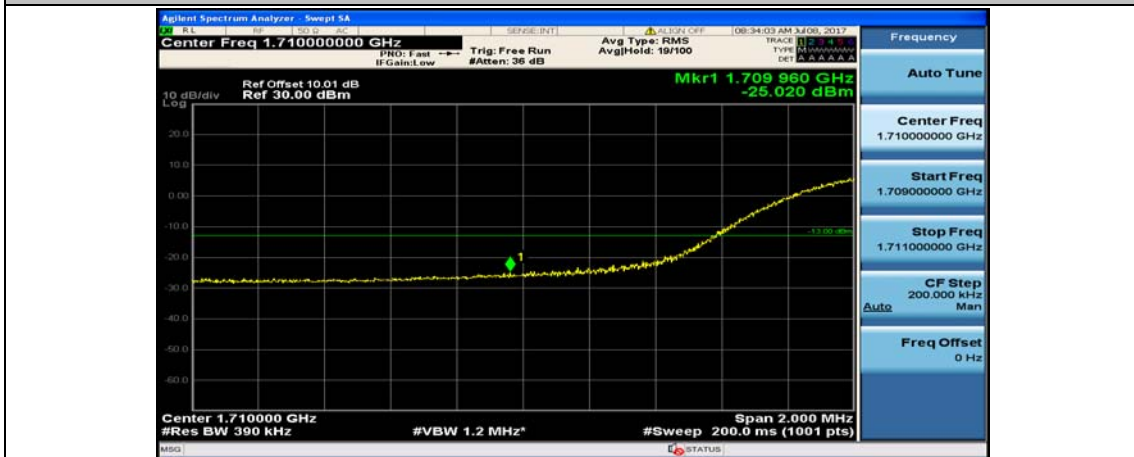

(Channel Bandwidth:20 MHz)_LCH_QPSK_100RB#0