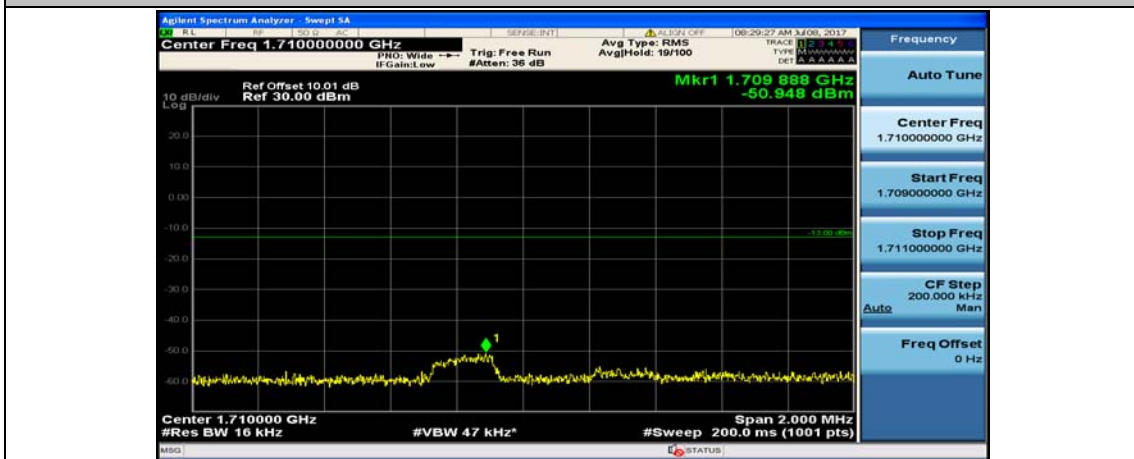

Channel Bandwidth: 10 MHz_HCH_16QAM_25RB#12

Channel Bandwidth: 10 MHz_HCH_16QAM_25RB#25

Channel Bandwidth: 10 MHz_HCH_16QAM_50RB#0

Channel Bandwidth: 15 MHz

(Channel Bandwidth:15 MHz)_LCH_QPSK_1RB#0

(Channel Bandwidth:15 MHz)_LCH_QPSK_1RB#37