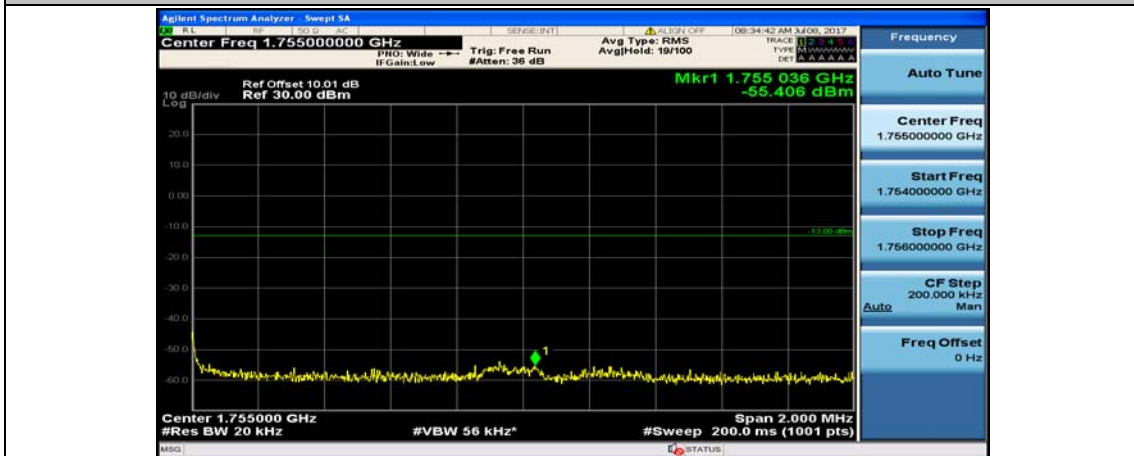

(Channel Bandwidth:20 MHz)_HCH_16QAM_1RB#0