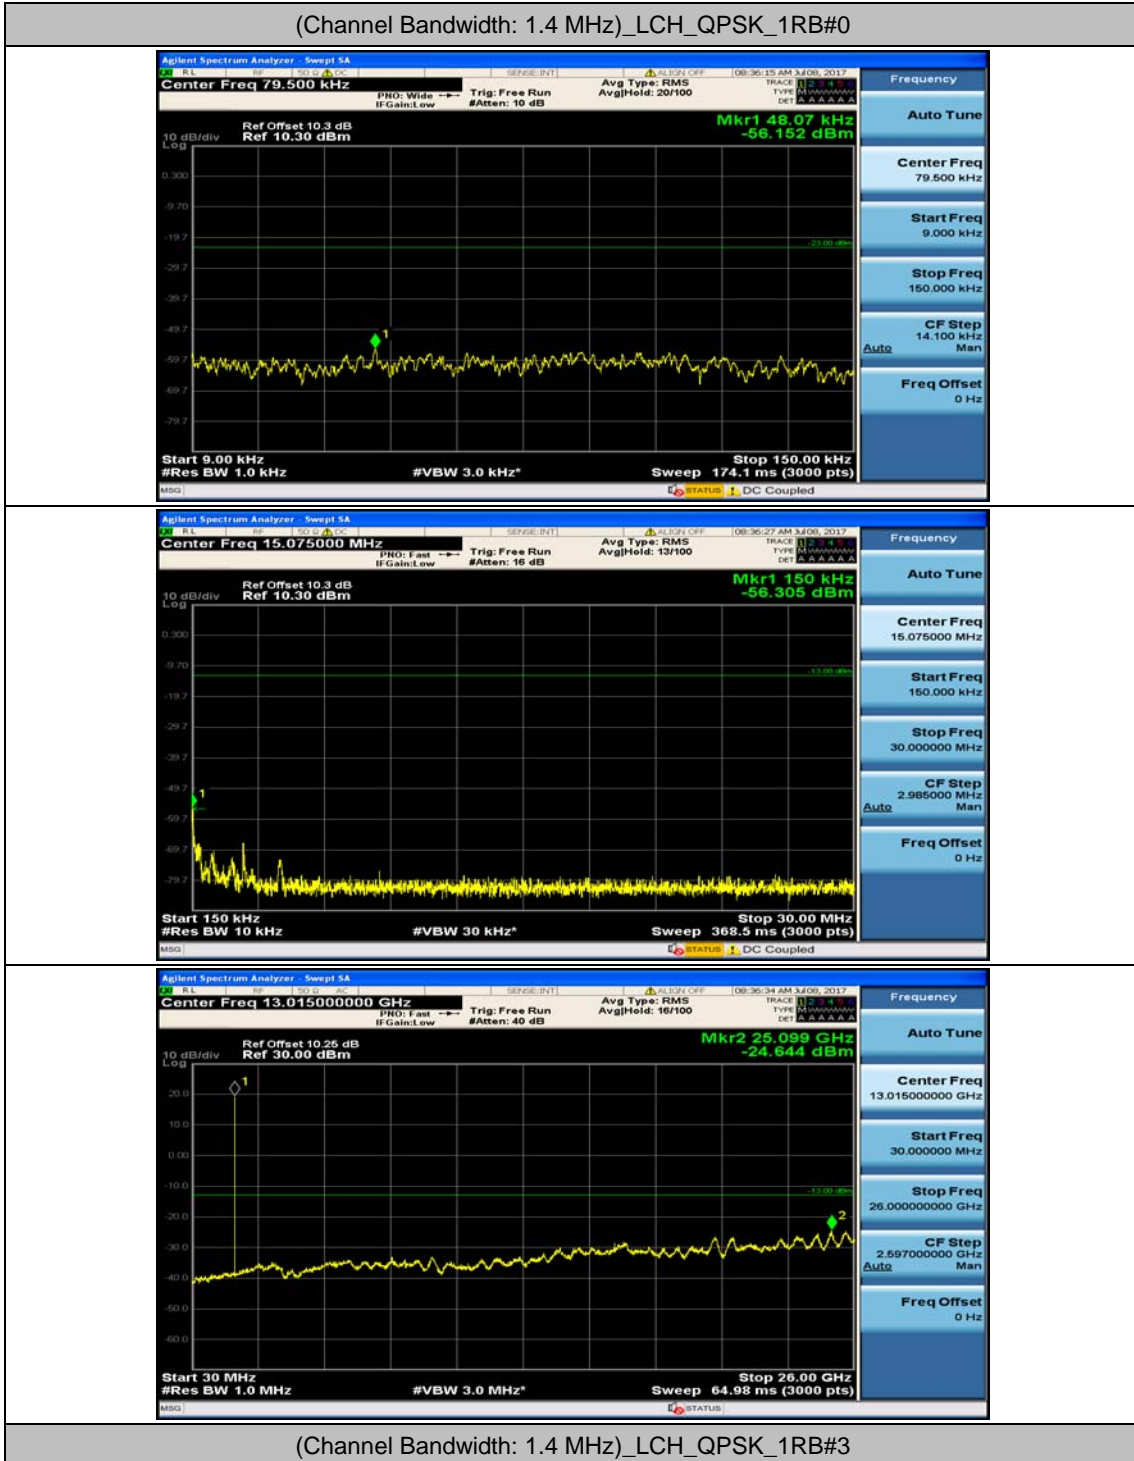

(Channel Bandwidth:20 MHz)_HCH_16QAM_50RB#25

(Channel Bandwidth:20 MHz)_HCH_16QAM_50RB#50

(Channel Bandwidth:20 MHz)_HCH_16QAM_100RB#0

Appendix E: Conducted Spurious Emission

Test Graphs

Channel Bandwidth: 1.4 MHz

(Channel Bandwidth: 1.4 MHz)_MCH_QPSK_1RB#3