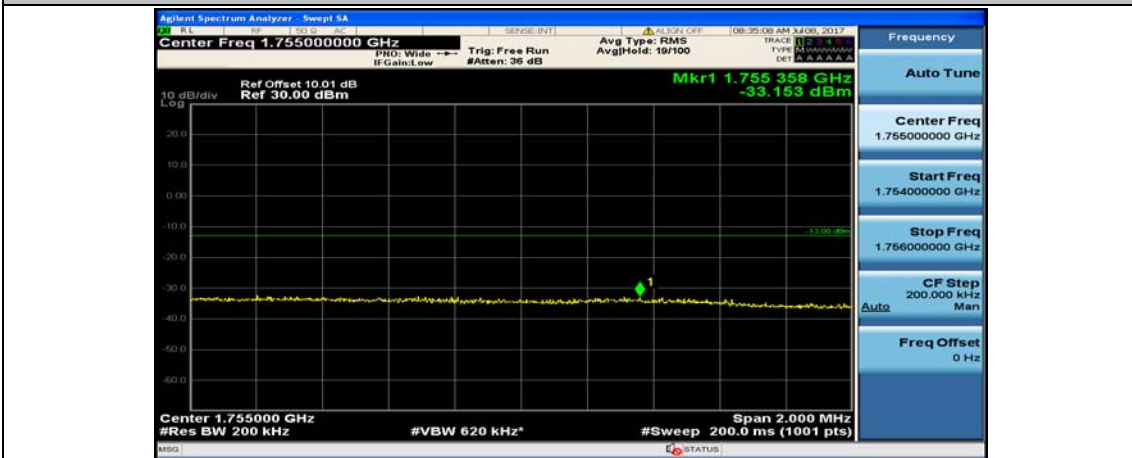

(Channel Bandwidth:20 MHz)_HCH_QPSK_50RB#25