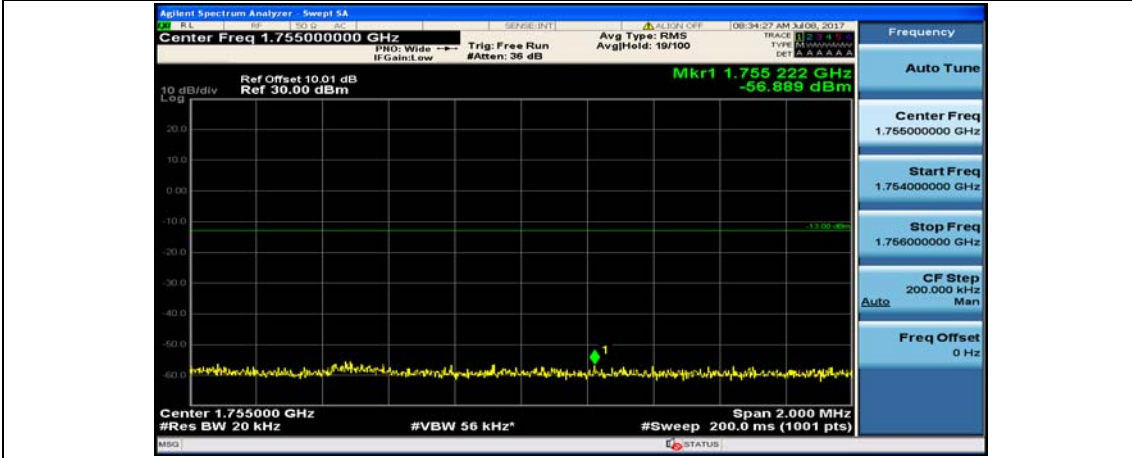

(Channel Bandwidth:20 MHz)_LCH_QPSK_50RB#50

(Channel Bandwidth:20 MHz)_LCH_QPSK_100RB#0

(Channel Bandwidth:20 MHz)_HCH_QPSK_1RB#0

(Channel Bandwidth:20 MHz)_HCH_QPSK_1RB#49

(Channel Bandwidth:20 MHz)_HCH_QPSK_1RB#99