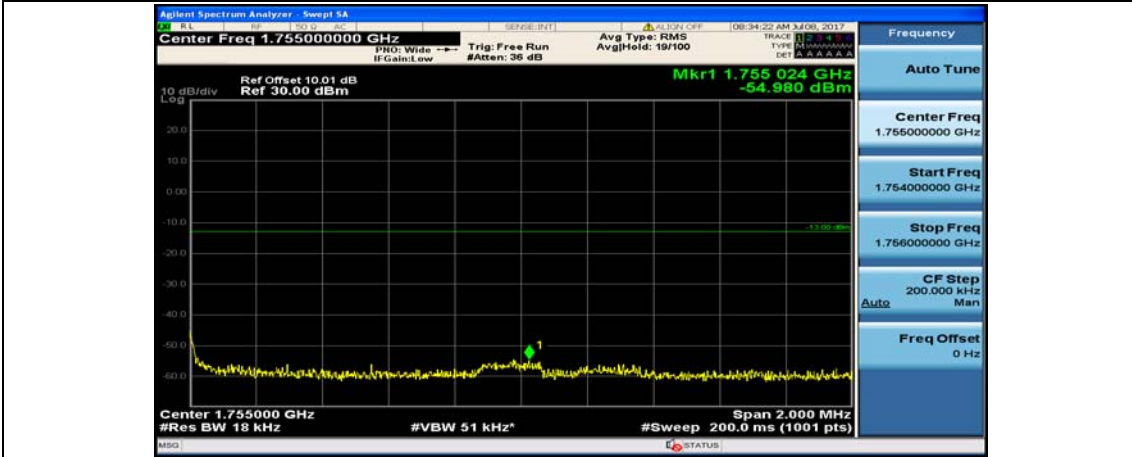

(Channel Bandwidth:20 MHz)_HCH_QPSK_1RB#0