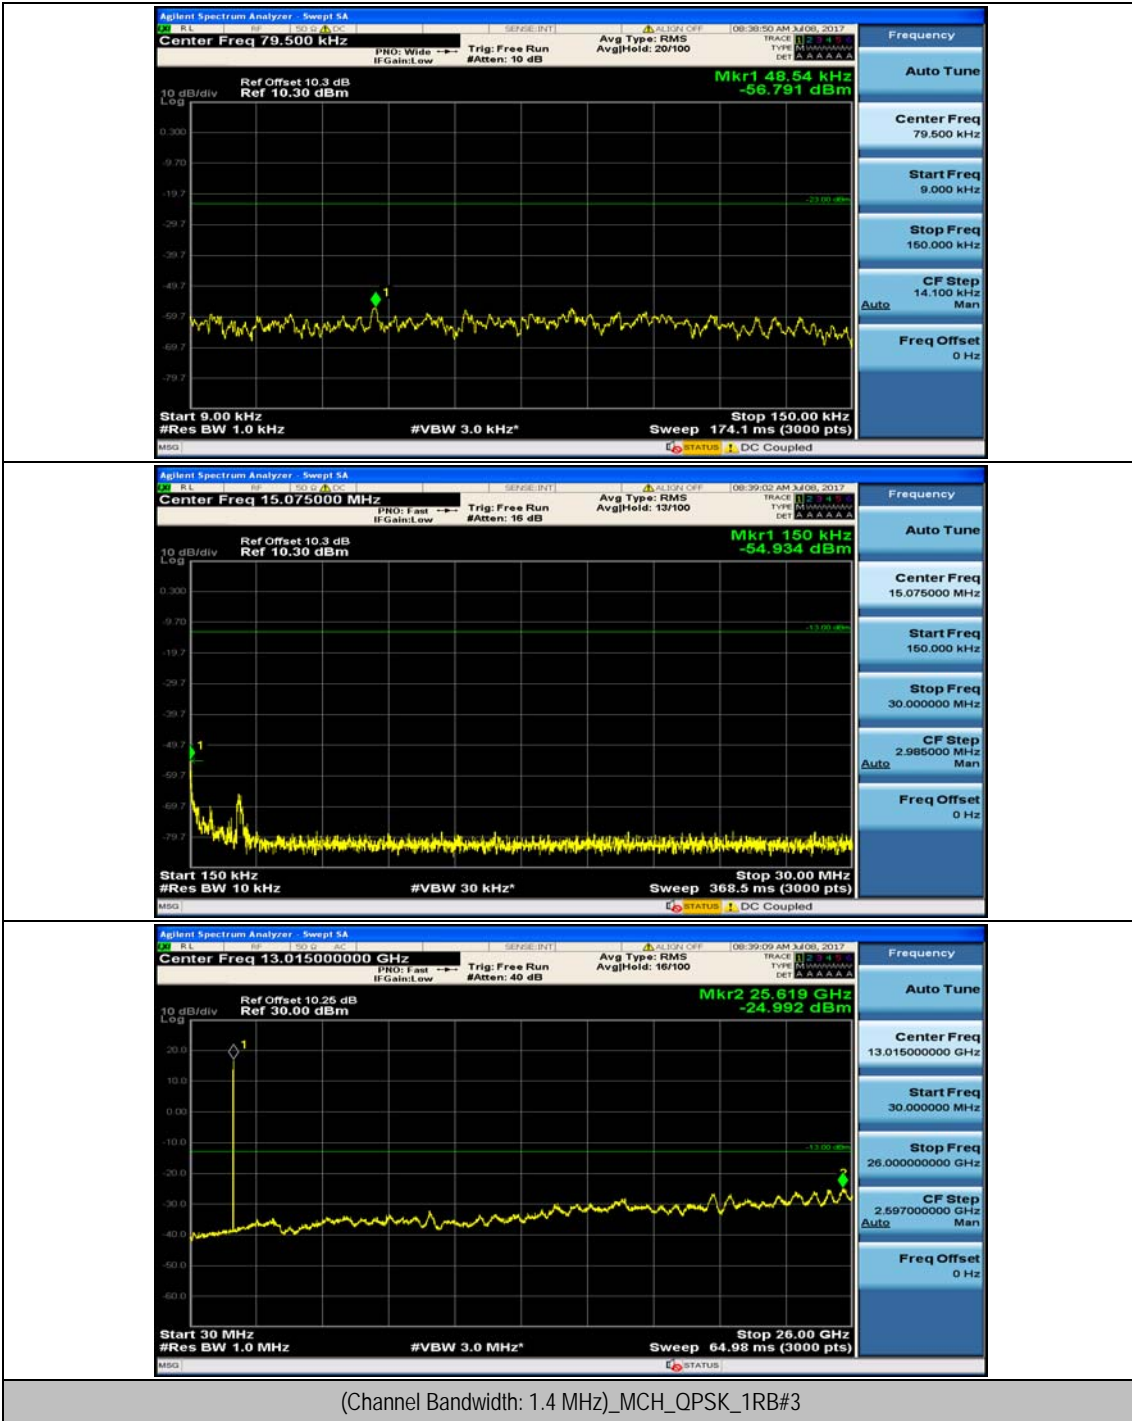

(Channel Bandwidth:20 MHz)_HCH_16QAM_50RB#25

(Channel Bandwidth:20 MHz)_HCH_16QAM_50RB#50

(Channel Bandwidth:20 MHz)_HCH_16QAM_100RB#0

Appendix E: Conducted Spurious Emission

Test Graphs

Channel Bandwidth: 1.4 MHz

(Channel Bandwidth: 1.4 MHz)_MCH_QPSK_1RB#3