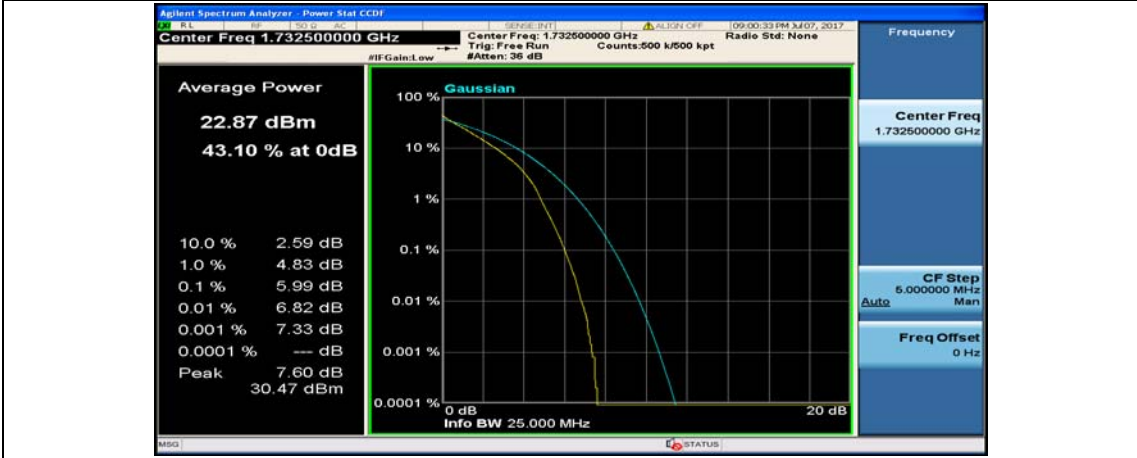

(Channel Bandwidth:15 MHz)_MCH_QPSK_37RB#0