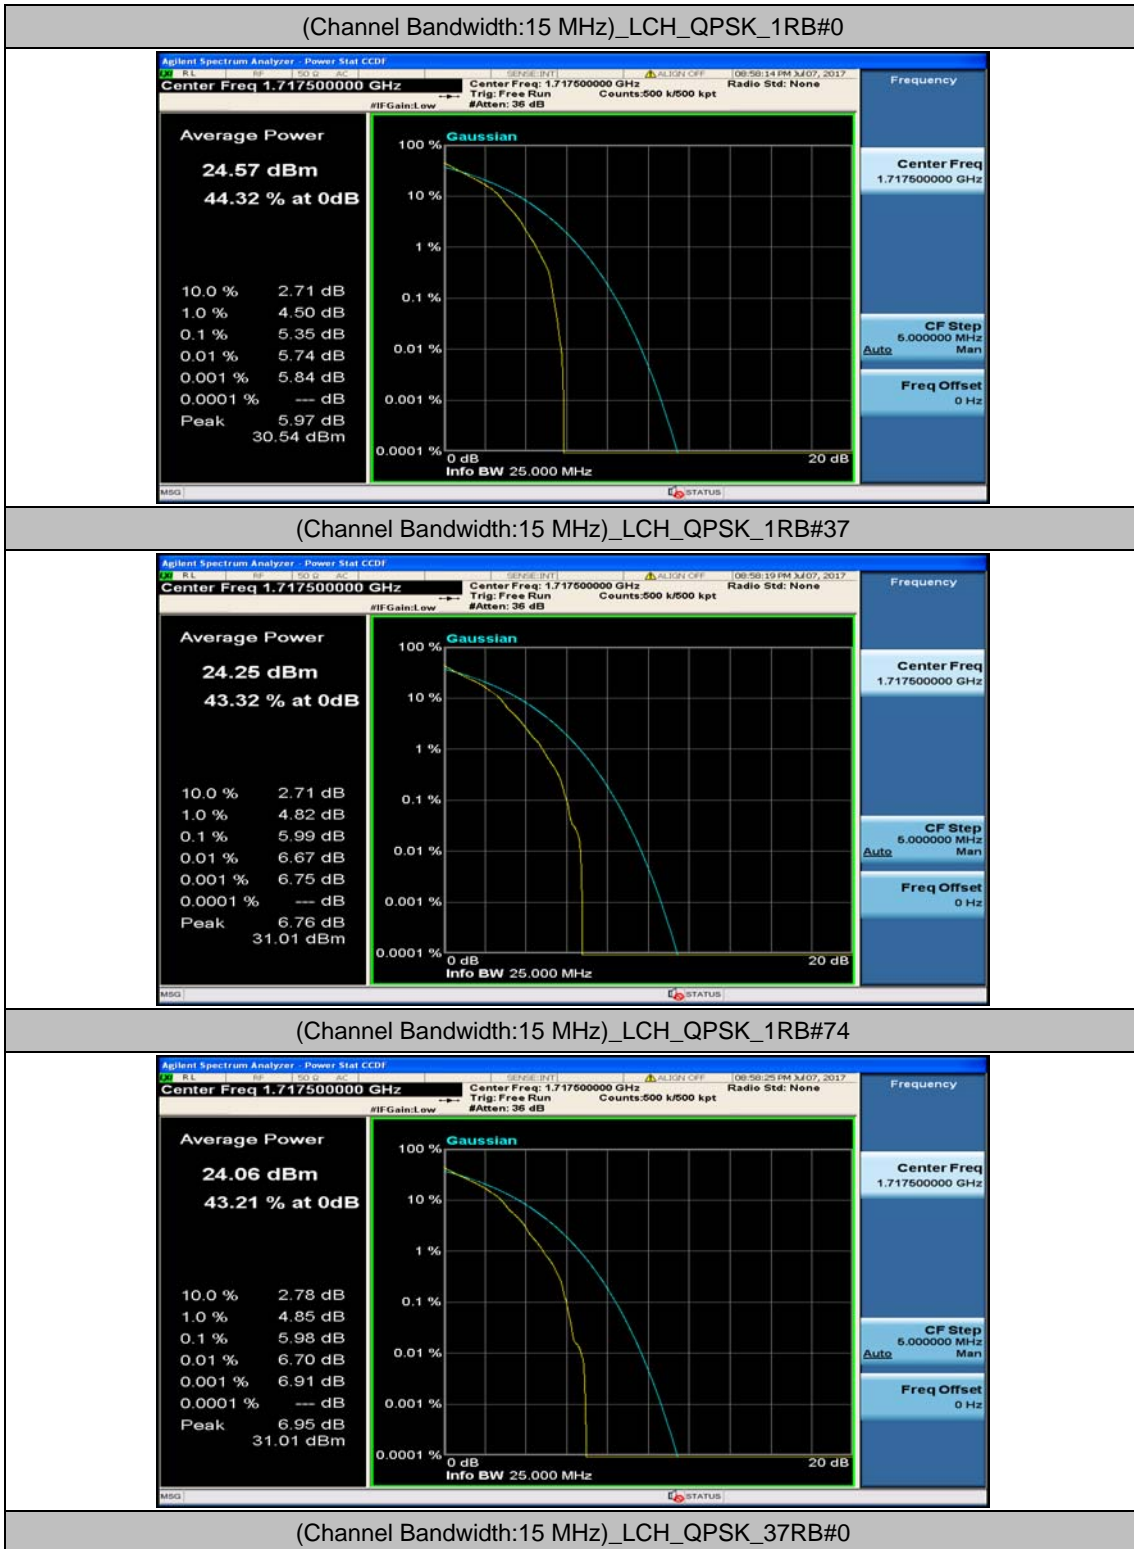

Channel Bandwidth: 10 MHz_MCH_16QAM_1RB#24

Channel Bandwidth: 10 MHz_MCH_16QAM_1RB#49

Channel Bandwidth: 10 MHz_MCH_16QAM_50RB#0

Channel Bandwidth: 10 MHz_HCH_16QAM_1RB#0

Channel Bandwidth: 10 MHz_HCH_16QAM_1RB#24

Channel Bandwidth: 15 MHz

(Channel Bandwidth:15 MHz)_LCH_QPSK_37RB#18

(Channel Bandwidth:15 MHz)_LCH_QPSK_37RB#38

(Channel Bandwidth:15 MHz)_LCH_QPSK_75RB#0

(Channel Bandwidth:15 MHz)_MCH_QPSK_1RB#0

(Channel Bandwidth:15 MHz)_MCH_QPSK_1RB#37