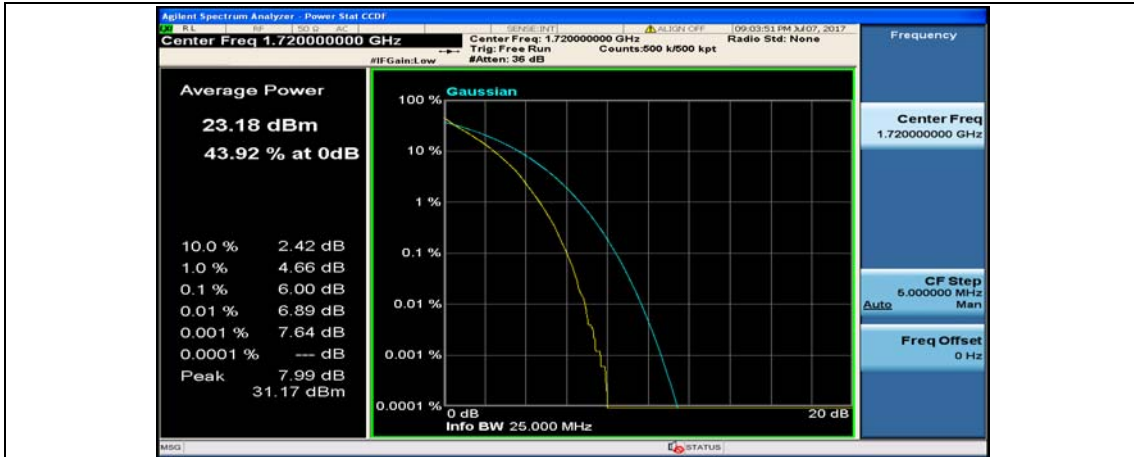

(Channel Bandwidth:15 MHz)_HCH_16QAM_37RB#18

(Channel Bandwidth:15 MHz)_HCH_16QAM_37RB#38

(Channel Bandwidth:15 MHz)_HCH_16QAM_75RB#0

Channel Bandwidth: 20 MHz

(Channel Bandwidth:20 MHz)_LCH_QPSK_50RB#25

(Channel Bandwidth:20 MHz)_LCH_QPSK_50RB#50