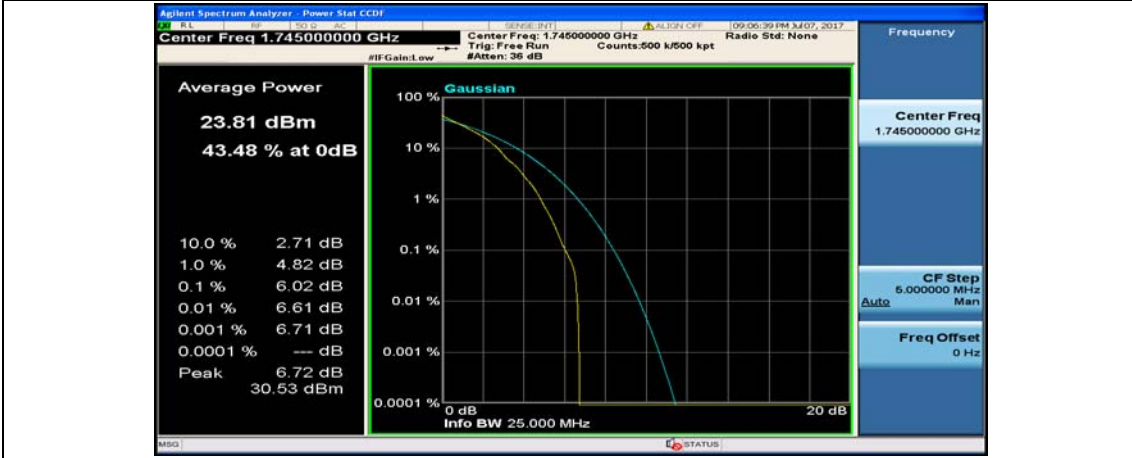

(Channel Bandwidth:20 MHz)_HCH_QPSK_1RB#99