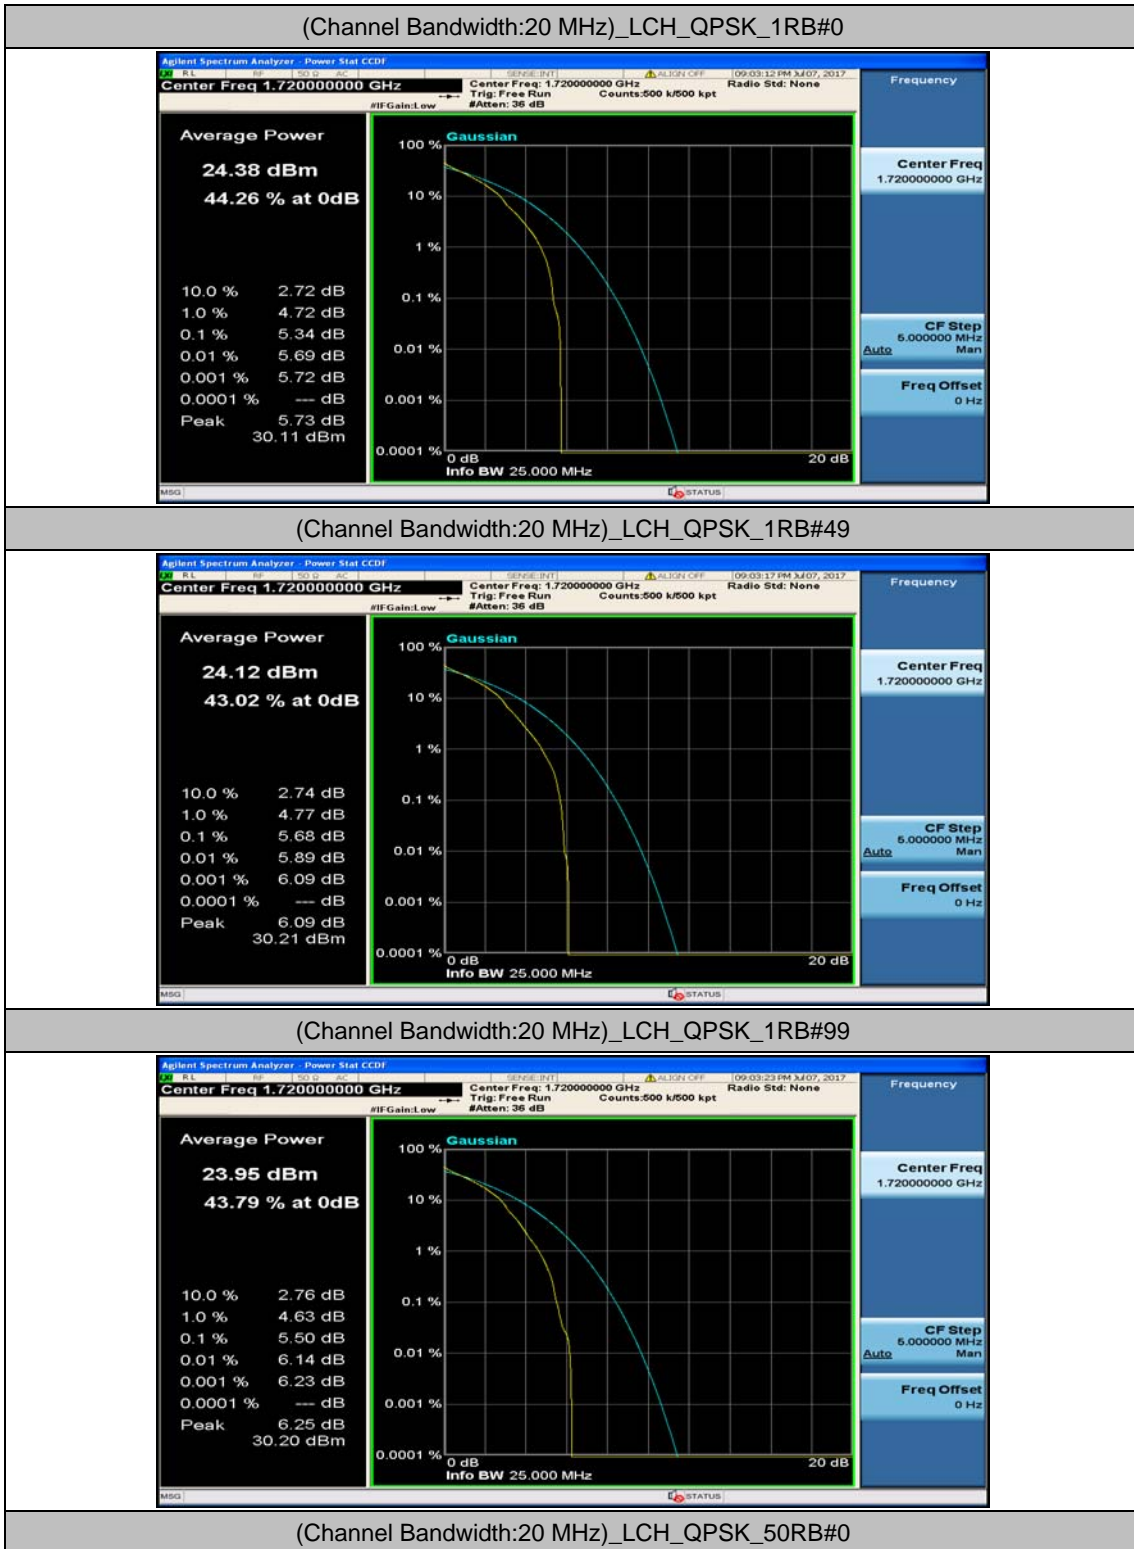

(Channel Bandwidth:15 MHz)_HCH_16QAM_37RB#18

(Channel Bandwidth:15 MHz)_HCH_16QAM_37RB#38

(Channel Bandwidth:15 MHz)_HCH_16QAM_75RB#0

Channel Bandwidth: 20 MHz

(Channel Bandwidth:20 MHz)_LCH_QPSK_50RB#25

(Channel Bandwidth:20 MHz)_LCH_QPSK_50RB#50