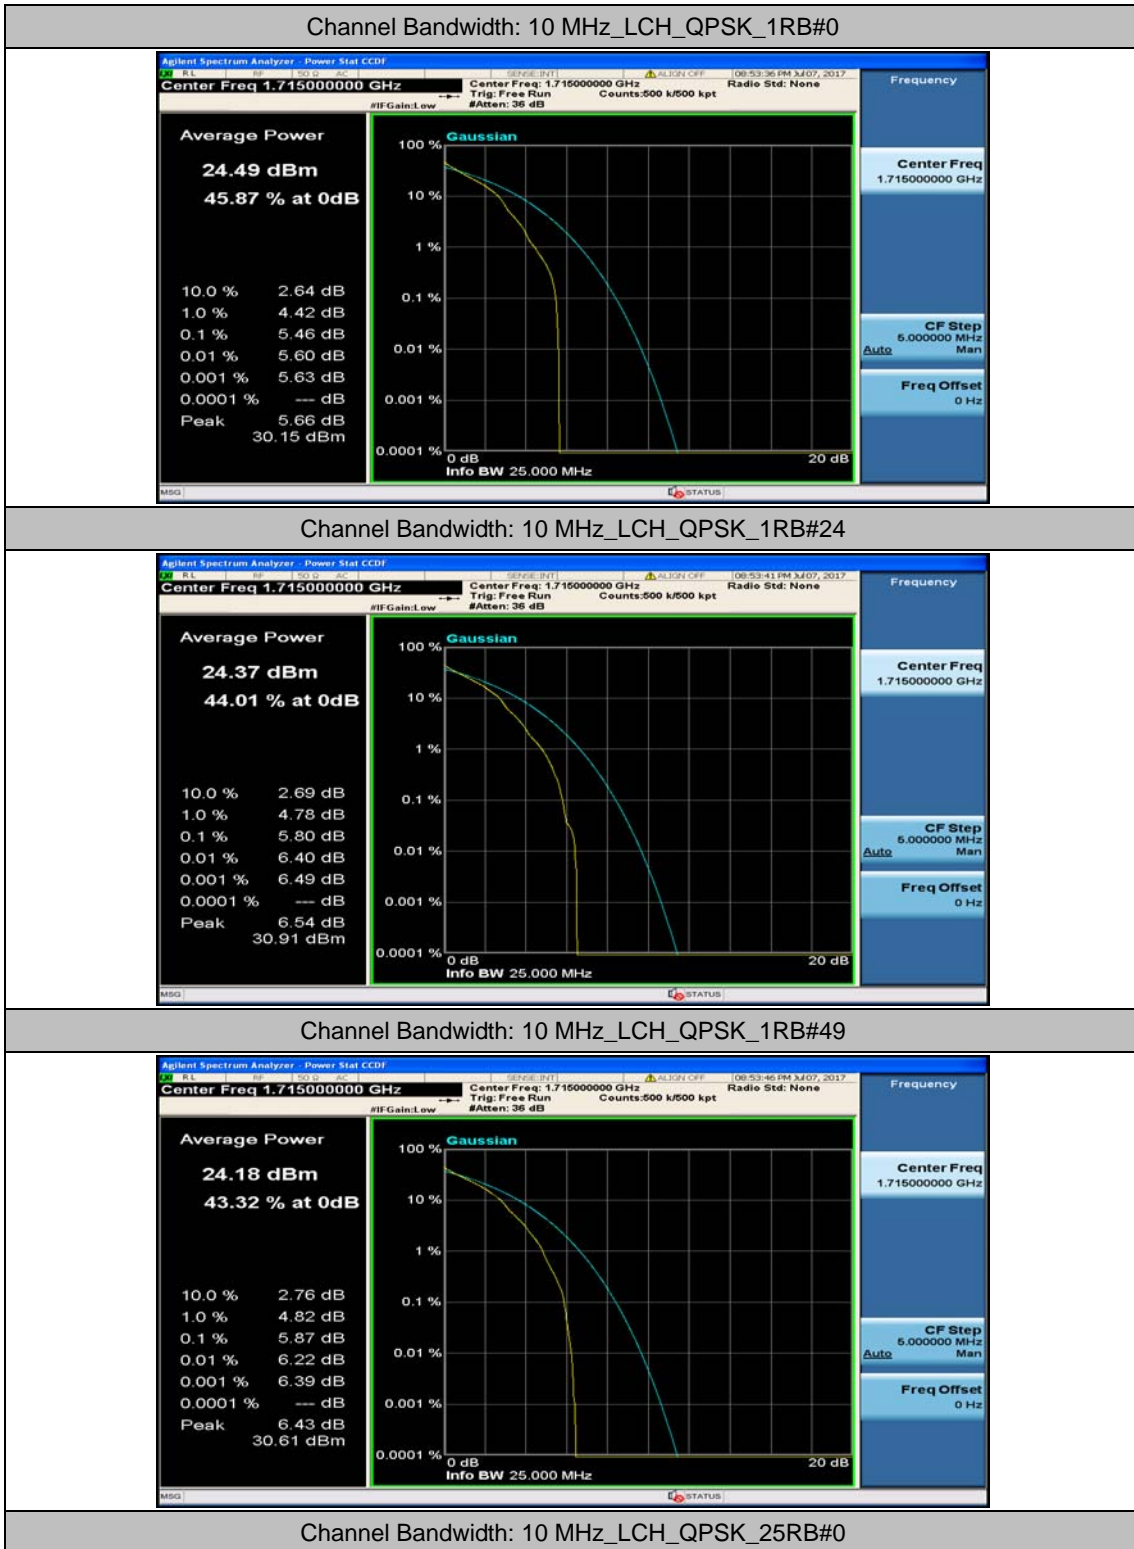

(Channel Bandwidth: 5 MHz)_HCH_16QAM_12RB#13

(Channel Bandwidth: 5 MHz)_HCH_16QAM_25RB#0

Channel Bandwidth: 10 MHz

Channel Bandwidth: 10 MHz_LCH_QPSK_25RB#12

Channel Bandwidth: 10 MHz_LCH_QPSK_25RB#25

Channel Bandwidth: 10 MHz_LCH_QPSK_50RB#0

Channel Bandwidth: 10 MHz_MCH_QPSK_1RB#0

Channel Bandwidth: 10 MHz_MCH_QPSK_1RB#24

Channel Bandwidth: 10 MHz_MCH_QPSK_1RB#49

Channel Bandwidth: 10 MHz_MCH_QPSK_50RB#0

Channel Bandwidth: 10 MHz_HCH_QPSK_1RB#0