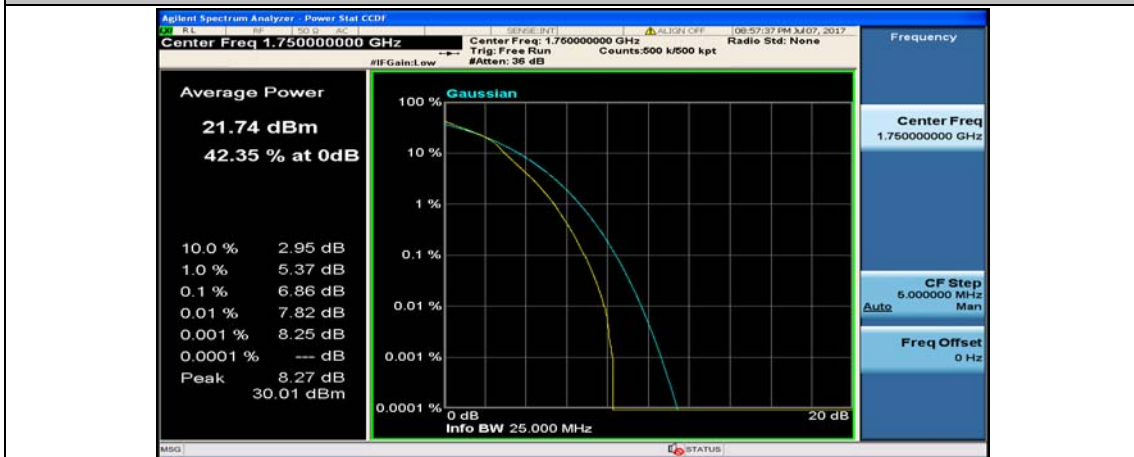

Channel Bandwidth: 10 MHz_MCH_16QAM_1RB#24

Channel Bandwidth: 10 MHz_MCH_16QAM_1RB#49

Channel Bandwidth: 10 MHz_MCH_16QAM_50RB#0

Channel Bandwidth: 10 MHz_HCH_16QAM_1RB#0

Channel Bandwidth: 10 MHz_HCH_16QAM_1RB#24

Channel Bandwidth: 15 MHz

(Channel Bandwidth:15 MHz)_LCH_QPSK_37RB#18

(Channel Bandwidth:15 MHz)_LCH_QPSK_37RB#38

(Channel Bandwidth:15 MHz)_LCH_QPSK_75RB#0

(Channel Bandwidth:15 MHz)_MCH_QPSK_1RB#0

(Channel Bandwidth:15 MHz)_MCH_QPSK_1RB#37