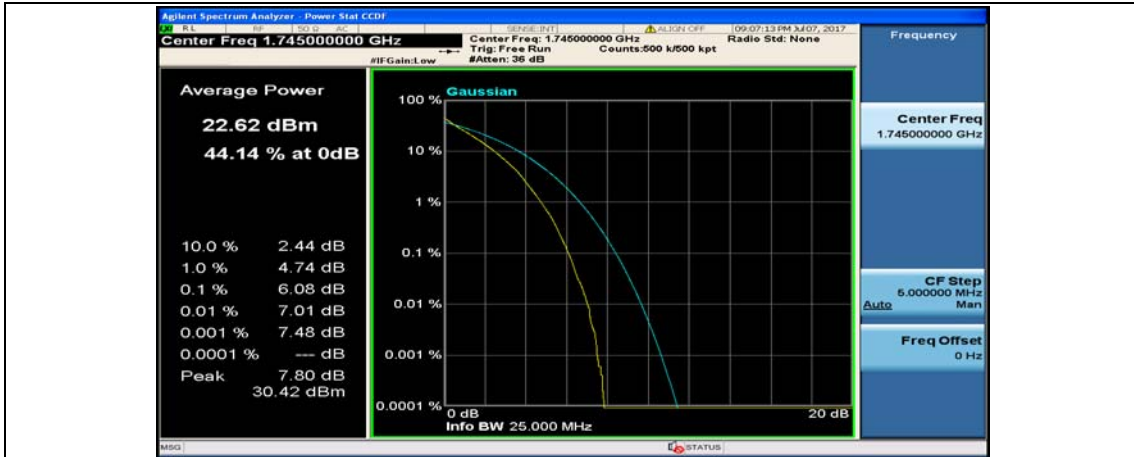

(Channel Bandwidth:20 MHz)_HCH_QPSK_50RB#25