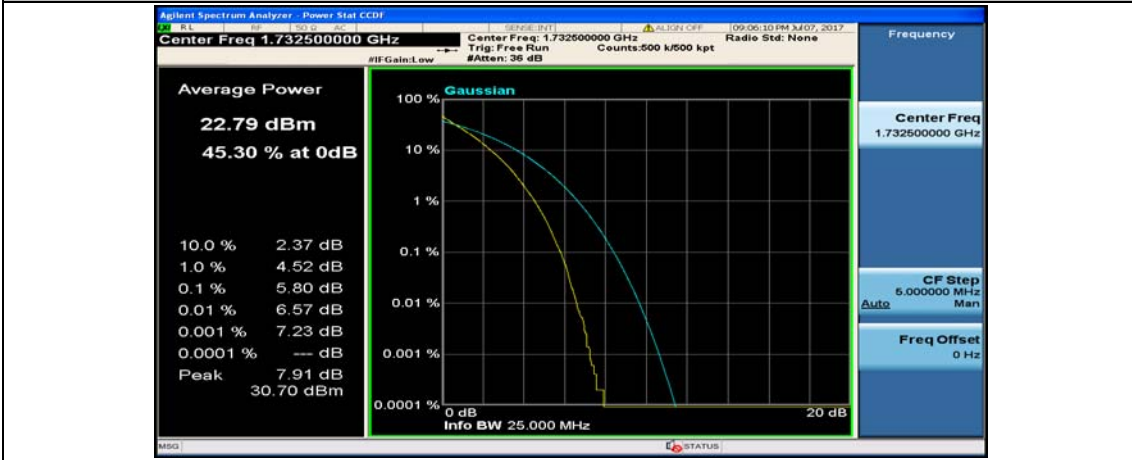

(Channel Bandwidth:20 MHz)_MCH_QPSK_100RB#0