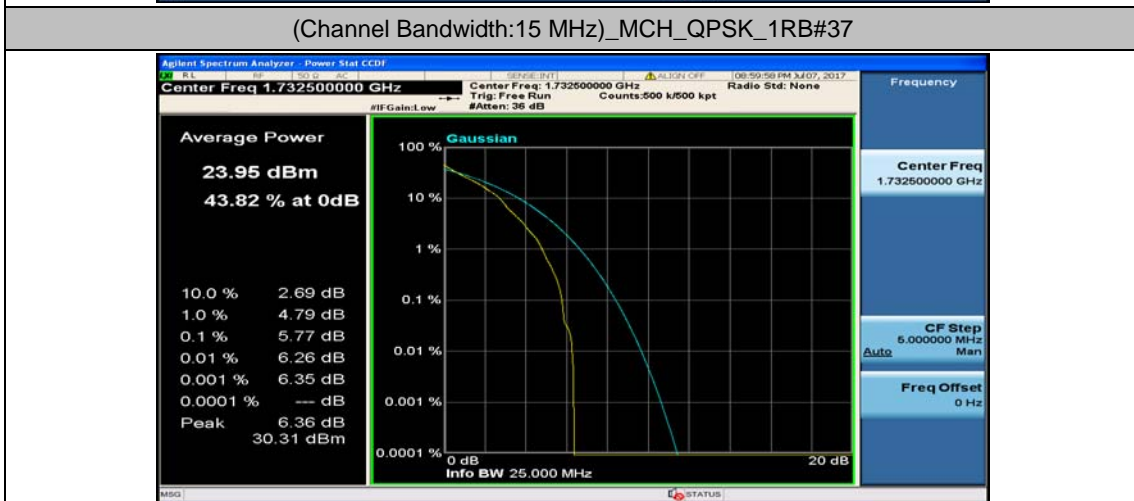

Channel Bandwidth: 15 MHz

(Channel Bandwidth:15 MHz)_LCH_QPSK_37RB#18

(Channel Bandwidth:15 MHz)_LCH_QPSK_37RB#38

(Channel Bandwidth:15 MHz)_LCH_QPSK_75RB#0

(Channel Bandwidth:15 MHz)_MCH_QPSK_1RB#0

(Channel Bandwidth:15 MHz)_MCH_QPSK_1RB#37