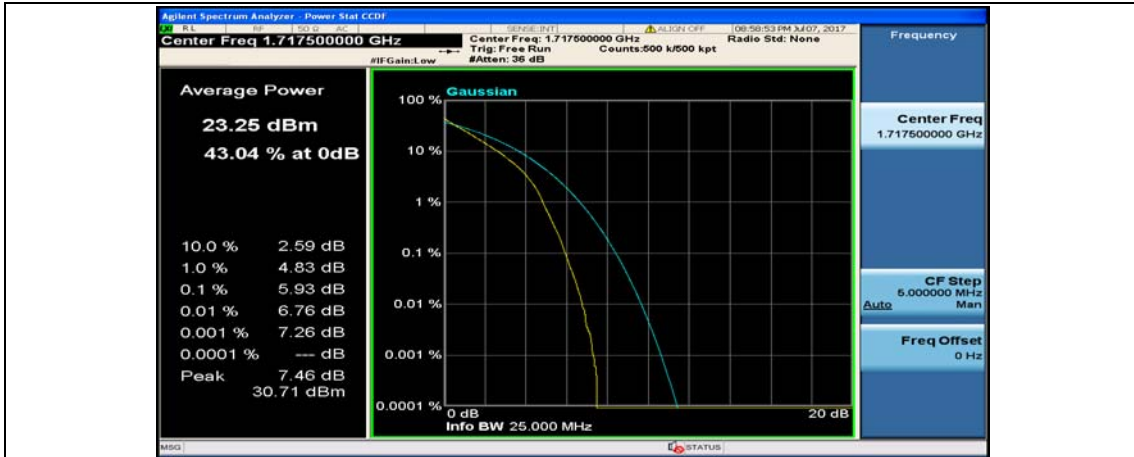

Channel Bandwidth: 10 MHz_MCH_16QAM_1RB#24

Channel Bandwidth: 10 MHz_MCH_16QAM_1RB#49

Channel Bandwidth: 10 MHz_MCH_16QAM_50RB#0

Channel Bandwidth: 10 MHz_HCH_16QAM_1RB#0

Channel Bandwidth: 10 MHz_HCH_16QAM_1RB#24

Channel Bandwidth: 15 MHz

(Channel Bandwidth:15 MHz)_LCH_QPSK_37RB#18

(Channel Bandwidth:15 MHz)_LCH_QPSK_37RB#38

(Channel Bandwidth:15 MHz)_LCH_QPSK_75RB#0

(Channel Bandwidth:15 MHz)_MCH_QPSK_1RB#0

(Channel Bandwidth:15 MHz)_MCH_QPSK_1RB#37