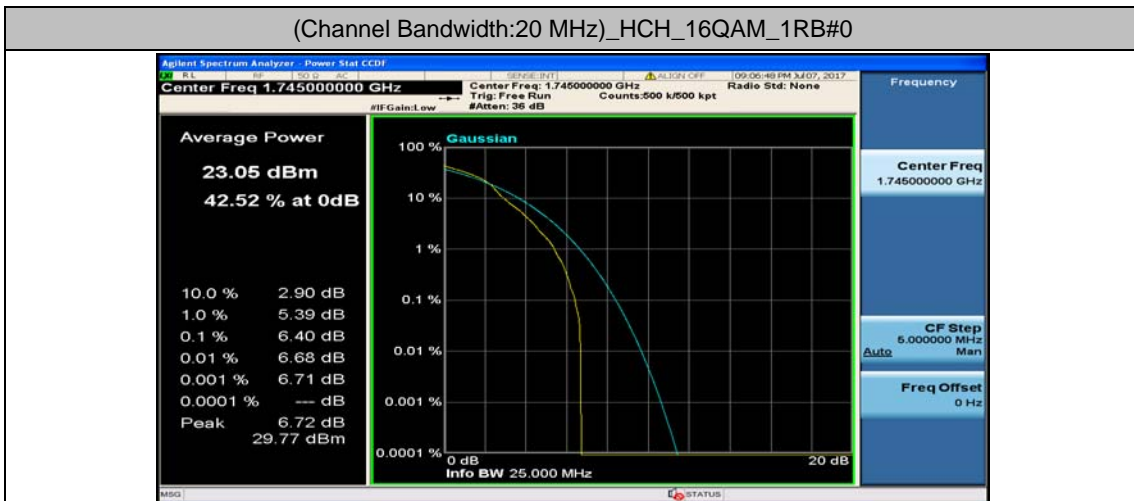

(Channel Bandwidth:20 MHz)_MCH_16QAM_50RB#0

(Channel Bandwidth:20 MHz)_MCH_16QAM_50RB#25

(Channel Bandwidth:20 MHz)_MCH_16QAM_50RB#50

(Channel Bandwidth:20 MHz)_MCH_16QAM_100RB#0

(Channel Bandwidth:20 MHz)_HCH_16QAM_1RB#0