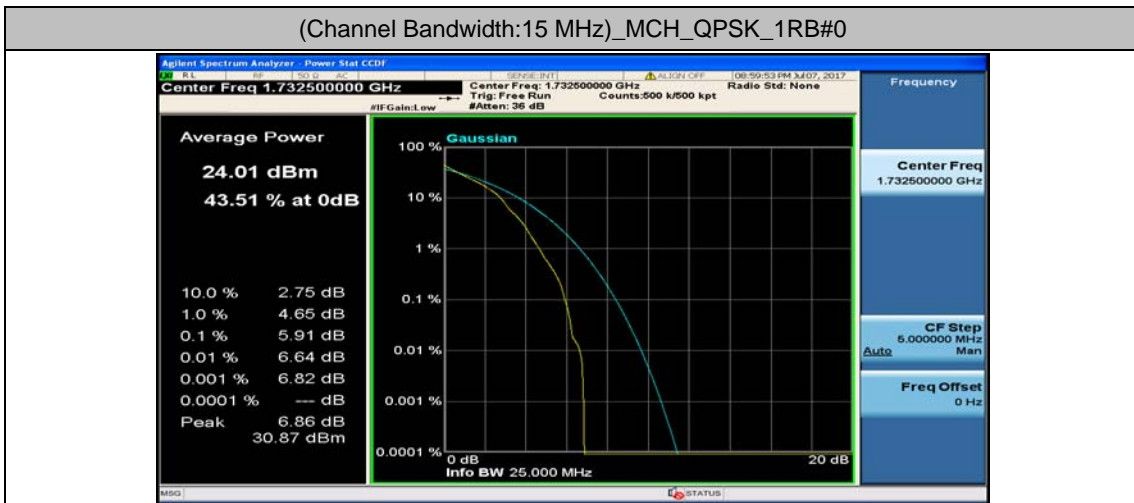

Channel Bandwidth: 15 MHz

(Channel Bandwidth:15 MHz)_LCH_QPSK_37RB#18

(Channel Bandwidth:15 MHz)_LCH_QPSK_37RB#38

(Channel Bandwidth:15 MHz)_LCH_QPSK_75RB#0

(Channel Bandwidth:15 MHz)_MCH_QPSK_1RB#0

(Channel Bandwidth:15 MHz)_MCH_QPSK_1RB#37