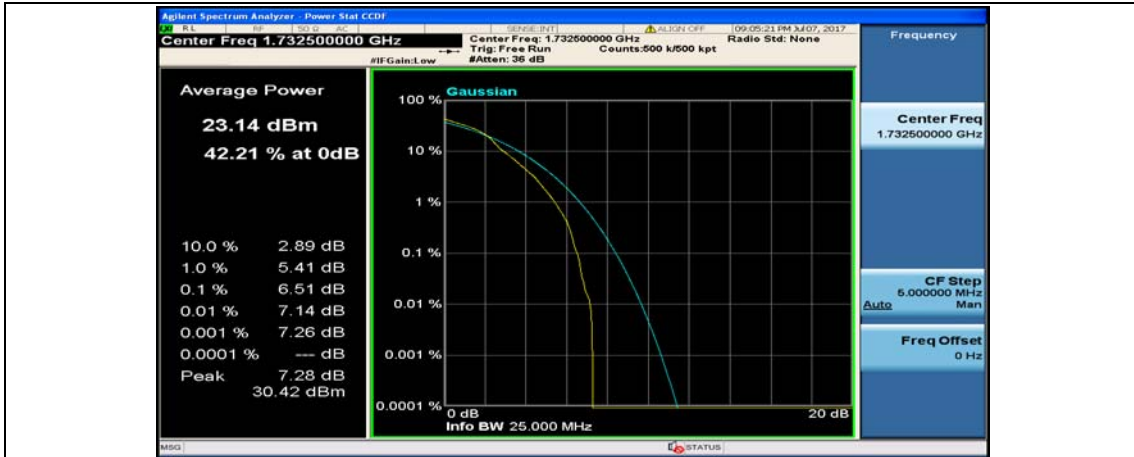

(Channel Bandwidth:20 MHz)_LCH_16QAM_50RB#50

(Channel Bandwidth:20 MHz)_LCH_16QAM_100RB#0

(Channel Bandwidth:20 MHz)_MCH_16QAM_1RB#0

(Channel Bandwidth:20 MHz)_MCH_16QAM_1RB#49

(Channel Bandwidth:20 MHz)_MCH_16QAM_1RB#99