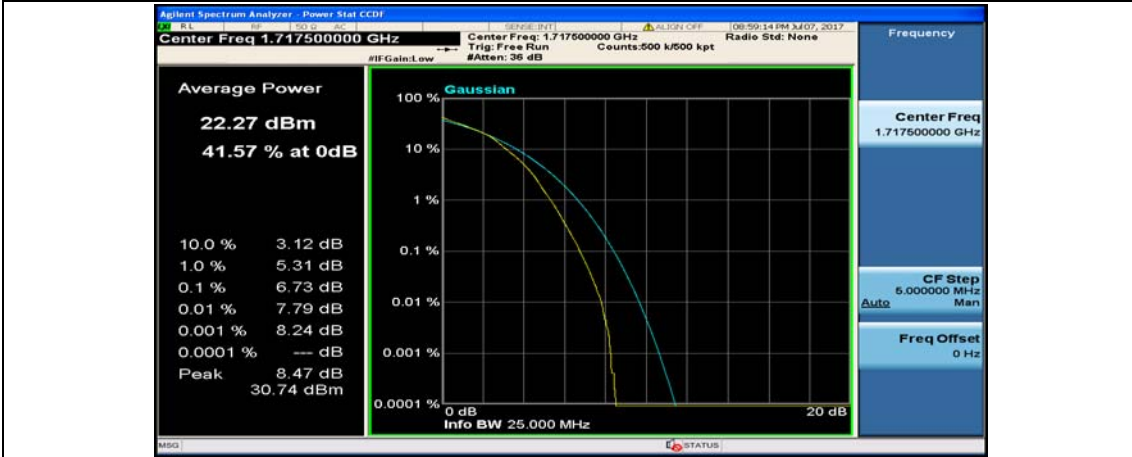

(Channel Bandwidth:15 MHz)_LCH_16QAM_37RB#0