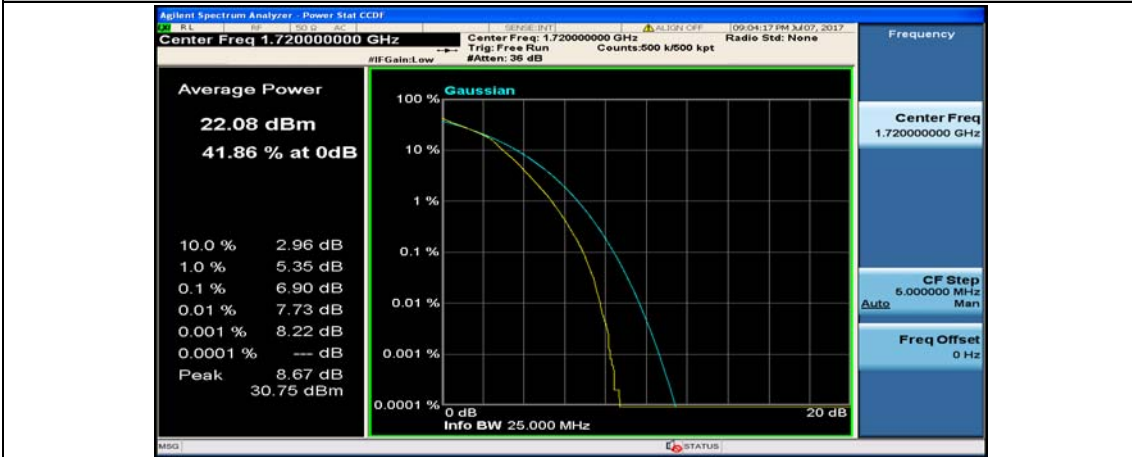

(Channel Bandwidth:20 MHz)_LCH_16QAM_1RB#0

(Channel Bandwidth:20 MHz)_LCH_16QAM_1RB#49

(Channel Bandwidth:20 MHz)_LCH_16QAM_1RB#99

(Channel Bandwidth:20 MHz)_LCH_16QAM_50RB#0

(Channel Bandwidth:20 MHz)_LCH_16QAM_50RB#25