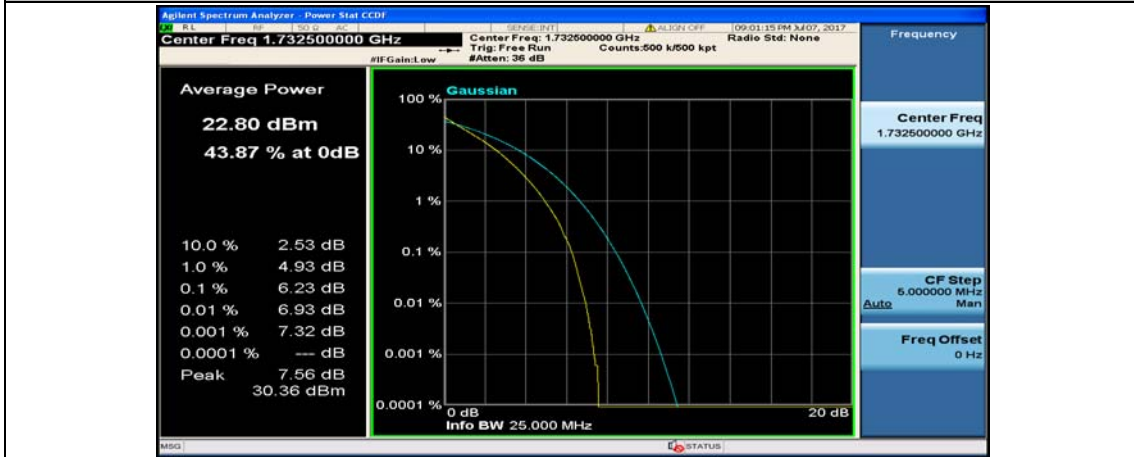

(Channel Bandwidth:15 MHz)_MCH_QPSK_1RB#74

(Channel Bandwidth:15 MHz)_MCH_QPSK_37RB#0

(Channel Bandwidth:15 MHz)_MCH_QPSK_37RB#18

(Channel Bandwidth:15 MHz)_MCH_QPSK_37RB#38

(Channel Bandwidth:15 MHz)_MCH_QPSK_75RB#0