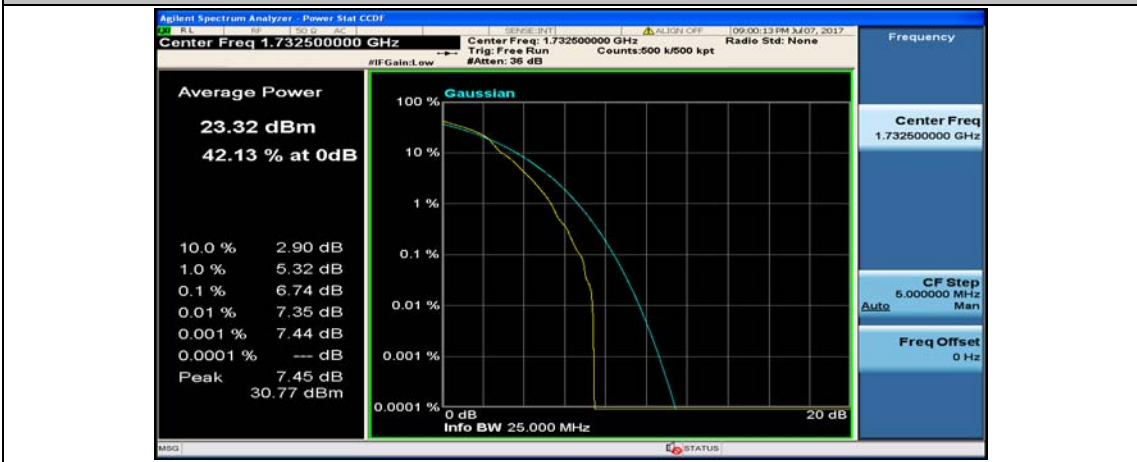

(Channel Bandwidth:15 MHz)_LCH_16QAM_37RB#0

(Channel Bandwidth:15 MHz)_LCH_16QAM_37RB#18

(Channel Bandwidth:15 MHz)_LCH_16QAM_37RB#38

(Channel Bandwidth:15 MHz)_LCH_16QAM_75RB#0

(Channel Bandwidth:15 MHz)_MCH_16QAM_1RB#0