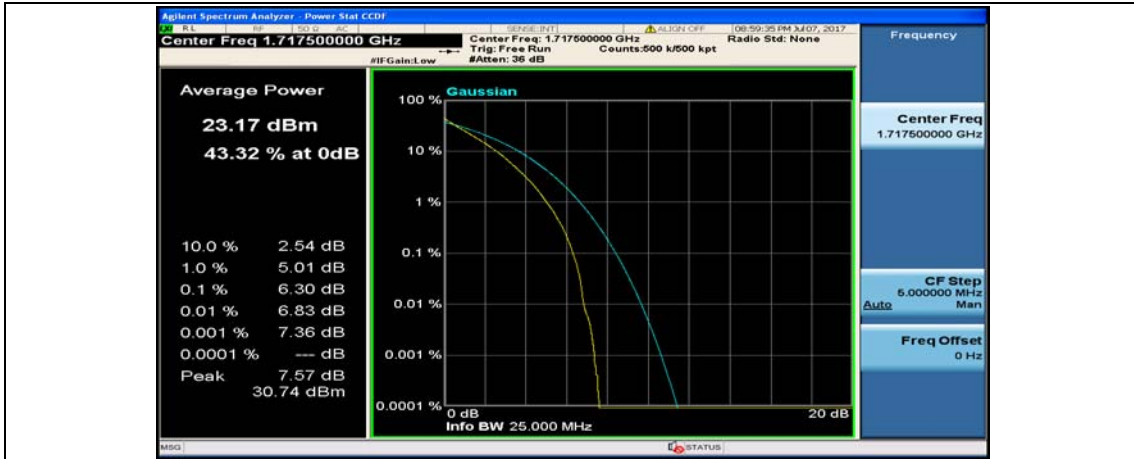

Channel Bandwidth: 15 MHz

(Channel Bandwidth:15 MHz)_LCH_QPSK_37RB#18

(Channel Bandwidth:15 MHz)_LCH_QPSK_37RB#38

(Channel Bandwidth:15 MHz)_LCH_QPSK_75RB#0

(Channel Bandwidth:15 MHz)_MCH_QPSK_1RB#0

(Channel Bandwidth:15 MHz)_MCH_QPSK_1RB#37