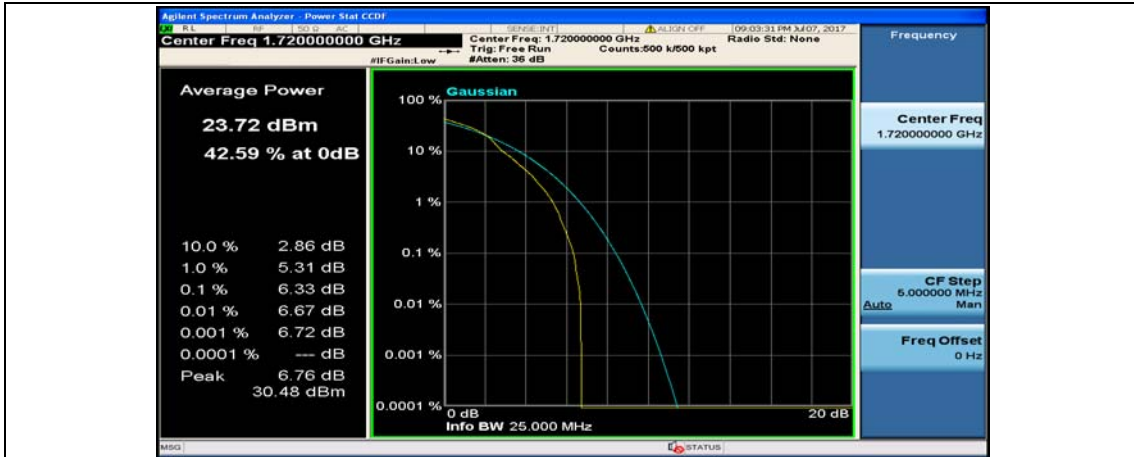

(Channel Bandwidth:20 MHz)_LCH_16QAM_1RB#0