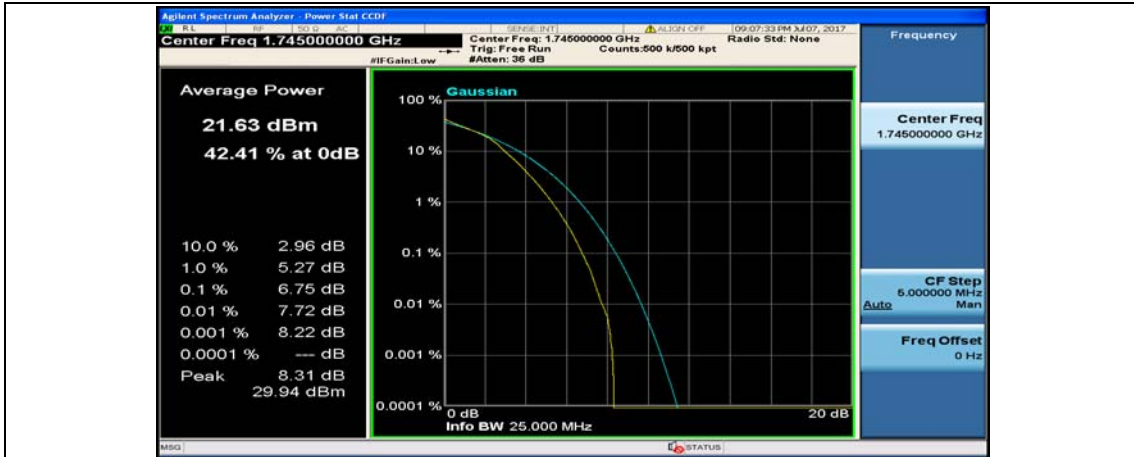

(Channel Bandwidth:20 MHz)_HCH_16QAM_1RB#49

(Channel Bandwidth:20 MHz)_HCH_16QAM_1RB#99

(Channel Bandwidth:20 MHz)_HCH_16QAM_50RB#0

(Channel Bandwidth:20 MHz)_HCH_16QAM_50RB#25

(Channel Bandwidth:20 MHz)_HCH_16QAM_50RB#0