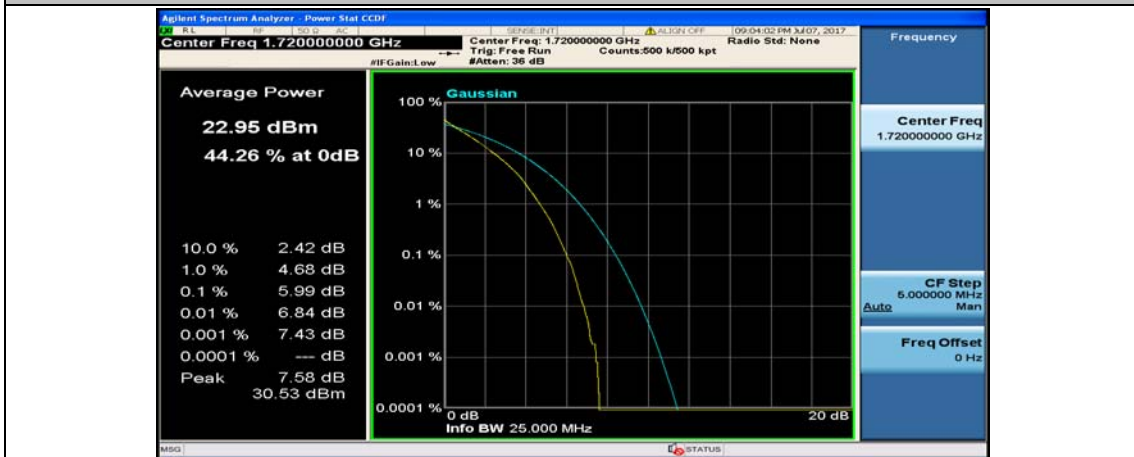

(Channel Bandwidth:15 MHz)_HCH_16QAM_37RB#18

(Channel Bandwidth:15 MHz)_HCH_16QAM_37RB#38

(Channel Bandwidth:15 MHz)_HCH_16QAM_75RB#0

Channel Bandwidth: 20 MHz

(Channel Bandwidth:20 MHz)_LCH_QPSK_50RB#25

(Channel Bandwidth:20 MHz)_LCH_QPSK_50RB#50