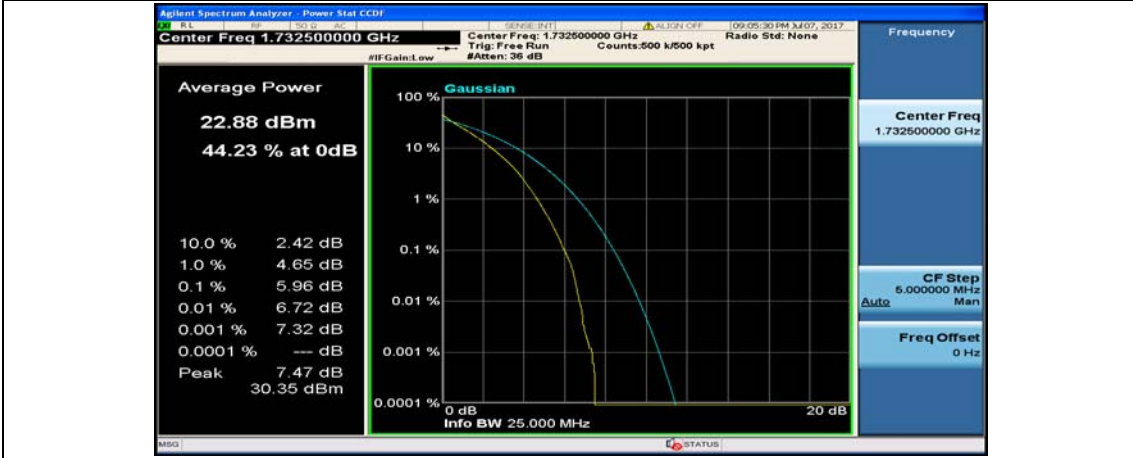

(Channel Bandwidth:20 MHz)_LCH_QPSK_100RB#0

(Channel Bandwidth:20 MHz)_MCH_QPSK_1RB#0

(Channel Bandwidth:20 MHz)_MCH_QPSK_1RB#49

(Channel Bandwidth:20 MHz)_MCH_QPSK_1RB#99

(Channel Bandwidth:20 MHz)_MCH_QPSK_50RB#0