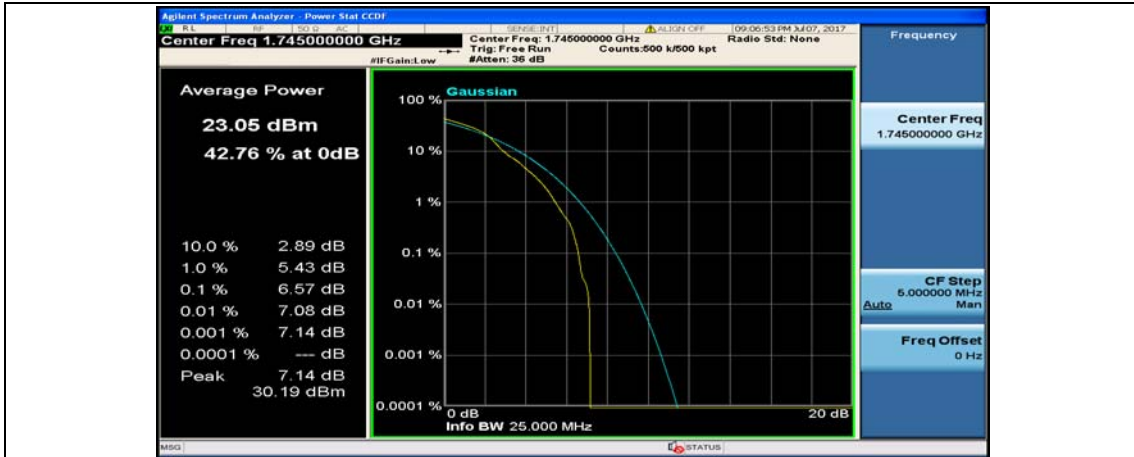

(Channel Bandwidth:20 MHz)_HCH_16QAM_1RB#0

(Channel Bandwidth:20 MHz)_HCH_16QAM_1RB#49