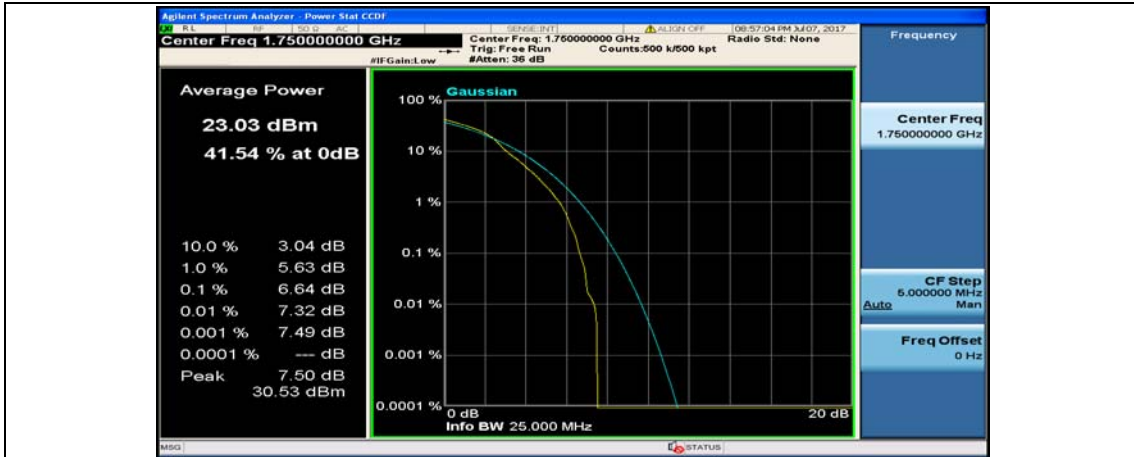

Channel Bandwidth: 10 MHz_MCH_16QAM_1RB#24

Channel Bandwidth: 10 MHz_MCH_16QAM_1RB#49

Channel Bandwidth: 10 MHz_MCH_16QAM_50RB#0

Channel Bandwidth: 10 MHz_HCH_16QAM_1RB#0

Channel Bandwidth: 10 MHz_HCH_16QAM_1RB#24

Channel Bandwidth: 15 MHz

(Channel Bandwidth:15 MHz)_LCH_QPSK_37RB#18

(Channel Bandwidth:15 MHz)_LCH_QPSK_37RB#38

(Channel Bandwidth:15 MHz)_LCH_QPSK_75RB#0

(Channel Bandwidth:15 MHz)_MCH_QPSK_1RB#0

(Channel Bandwidth:15 MHz)_MCH_QPSK_1RB#37