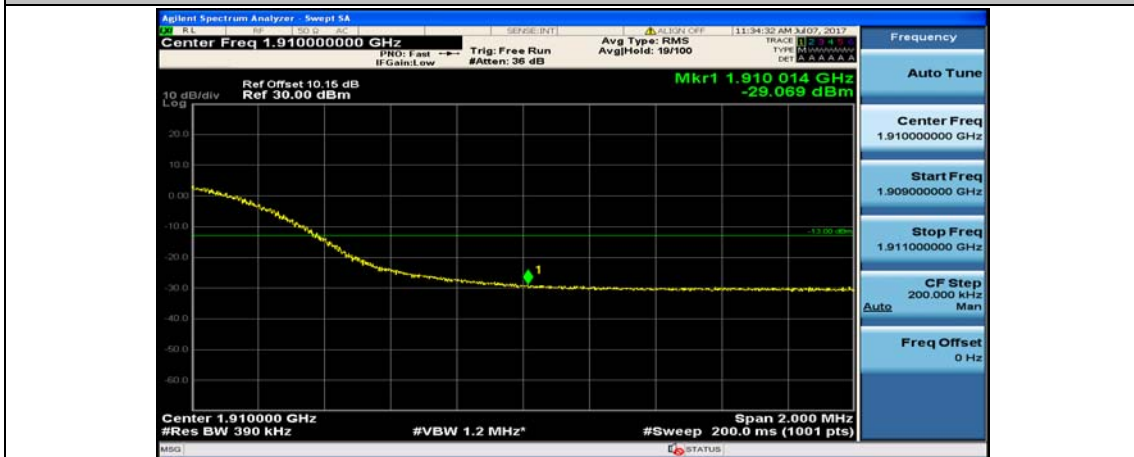

(Channel Bandwidth:20 MHz)\_HCH\_16QAM\_1RB#99

(Channel Bandwidth:20 MHz)\_HCH\_16QAM\_50RB#0

(Channel Bandwidth:20 MHz)\_HCH\_16QAM\_50RB#25

(Channel Bandwidth:20 MHz)\_HCH\_16QAM\_50RB#50

(Channel Bandwidth:20 MHz)\_HCH\_16QAM\_100RB#0

# Appendix E: Conducted Spurious Emission