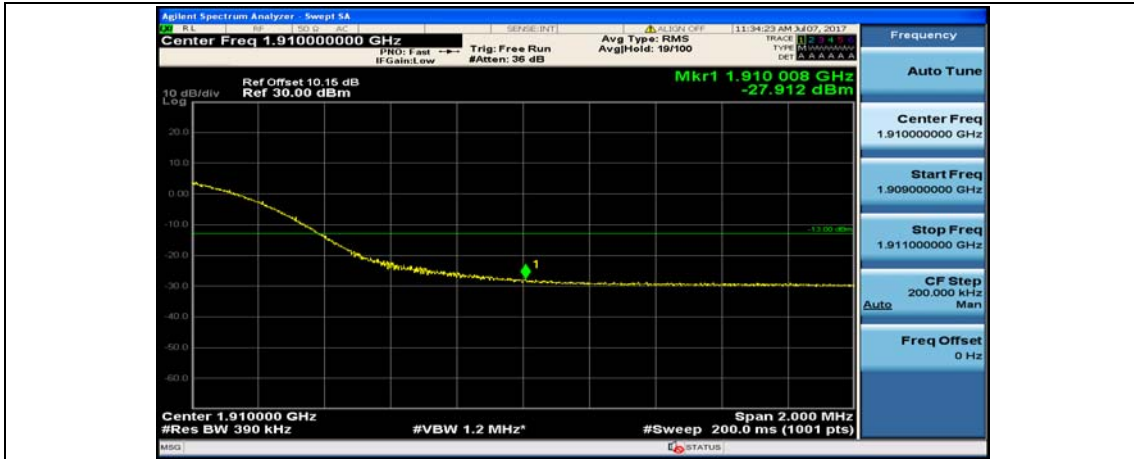

(Channel Bandwidth:20 MHz)_HCH_QPSK_100RB#0