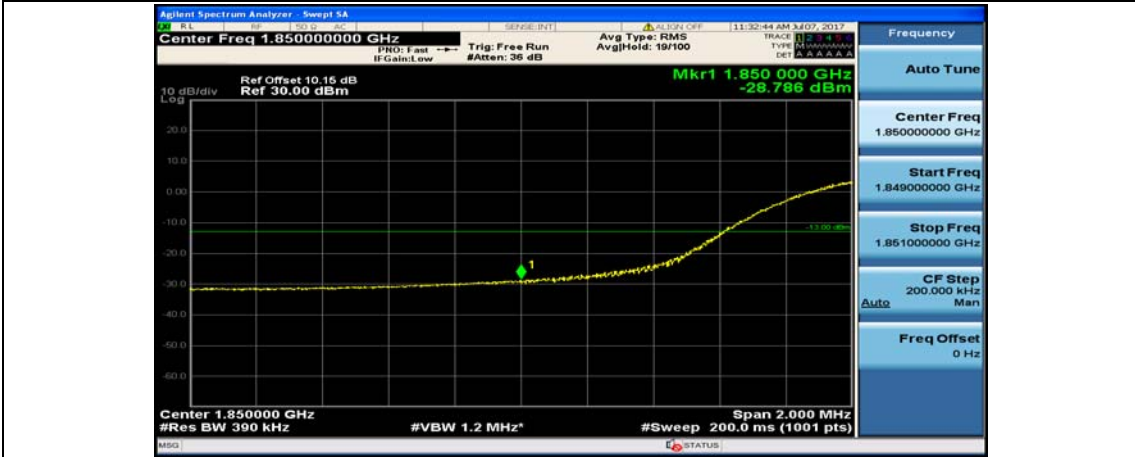

(Channel Bandwidth:20 MHz)\_LCH\_QPSK\_50RB#0

(Channel Bandwidth:20 MHz)\_LCH\_QPSK\_50RB#25

(Channel Bandwidth:20 MHz)\_LCH\_QPSK\_50RB#50

(Channel Bandwidth:20 MHz)\_LCH\_QPSK\_100RB#0

(Channel Bandwidth:20 MHz)\_HCH\_QPSK\_1RB#0