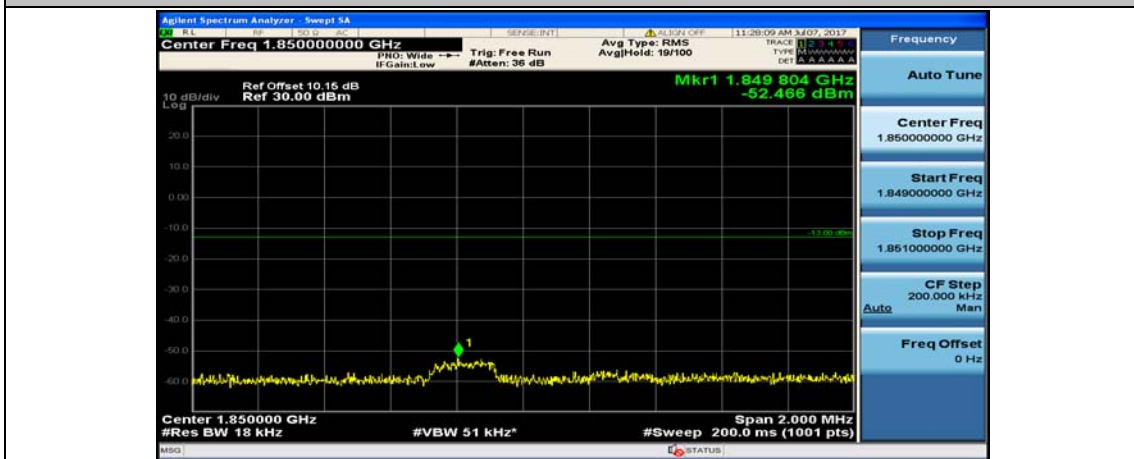

Channel Bandwidth: 10 MHz\_HCH\_16QAM\_25RB#12

Channel Bandwidth: 10 MHz\_HCH\_16QAM\_25RB#25

Channel Bandwidth: 10 MHz\_HCH\_16QAM\_50RB#0

Channel Bandwidth: 15 MHz

(Channel Bandwidth:15 MHz)\_LCH\_QPSK\_1RB#0

(Channel Bandwidth:15 MHz)\_LCH\_QPSK\_1RB#37

(Channel Bandwidth:15 MHz)\_LCH\_QPSK\_1RB#74

(Channel Bandwidth:15 MHz)\_LCH\_QPSK\_37RB#0

(Channel Bandwidth:15 MHz)\_LCH\_QPSK\_37RB#18

(Channel Bandwidth:15 MHz)\_LCH\_QPSK\_37RB#38