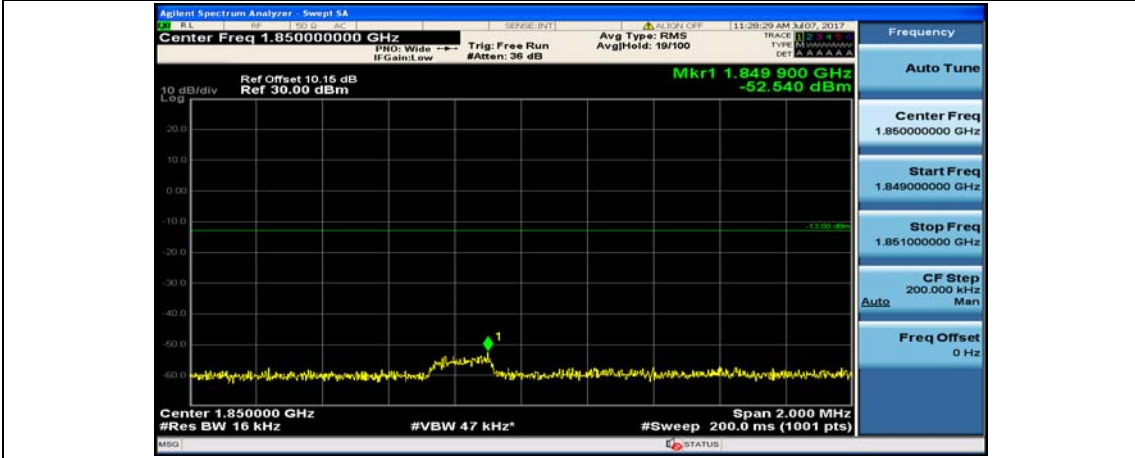

(Channel Bandwidth:15 MHz)\_HCH\_QPSK\_37RB#18

(Channel Bandwidth:15 MHz)\_HCH\_QPSK\_37RB#38

(Channel Bandwidth:15 MHz)\_HCH\_QPSK\_75RB#0

(Channel Bandwidth:15 MHz)\_LCH\_16QAM\_1RB#0

(Channel Bandwidth:15 MHz)\_LCH\_16QAM\_1RB#37