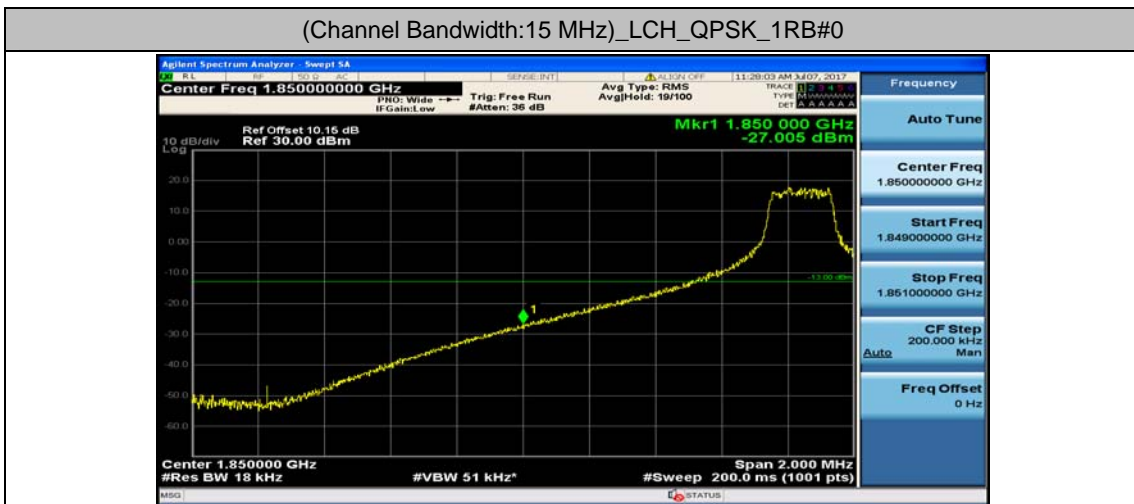

Channel Bandwidth: 10 MHz\_HCH\_16QAM\_25RB#12

Channel Bandwidth: 10 MHz\_HCH\_16QAM\_25RB#25

Channel Bandwidth: 10 MHz\_HCH\_16QAM\_50RB#0

Channel Bandwidth: 15 MHz

(Channel Bandwidth:15 MHz)\_LCH\_QPSK\_1RB#0