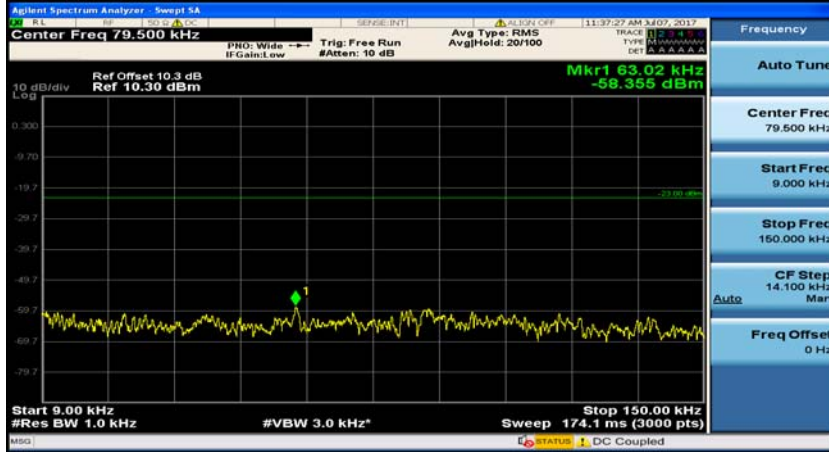

# Appendix E: Conducted Spurious Emission

## Test Graphs

Channel Bandwidth: 1.4 MHz

(Channel Bandwidth: 1.4 MHz)\_MCH\_QPSK\_1RB#0

(Channel Bandwidth: 1.4 MHz)\_MCH\_QPSK\_1RB#3