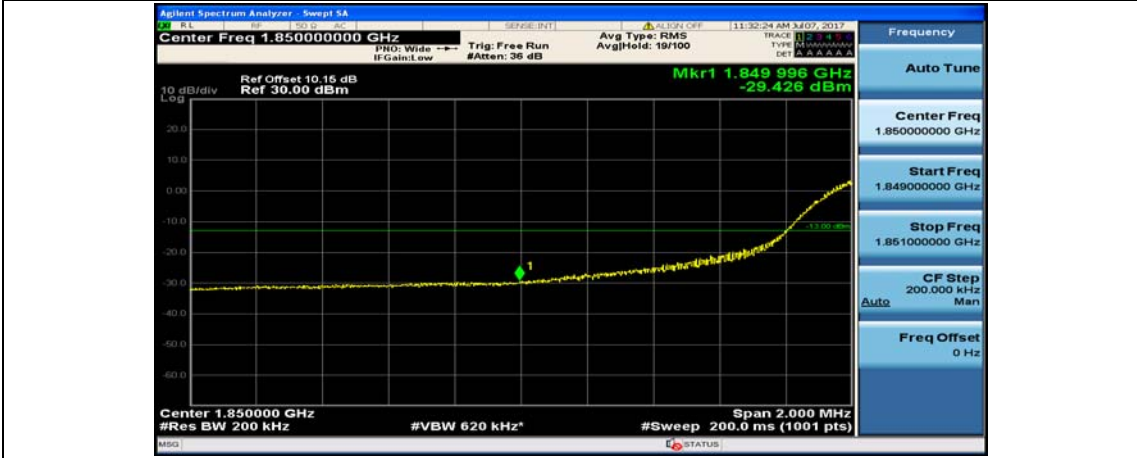

(Channel Bandwidth:20 MHz)\_HCH\_QPSK\_100RB#0

(Channel Bandwidth:20 MHz)\_LCH\_16QAM\_1RB#0

(Channel Bandwidth:20 MHz)\_LCH\_16QAM\_1RB#49

(Channel Bandwidth:20 MHz)\_LCH\_16QAM\_1RB#99

(Channel Bandwidth:20 MHz)\_LCH\_16QAM\_50RB#0