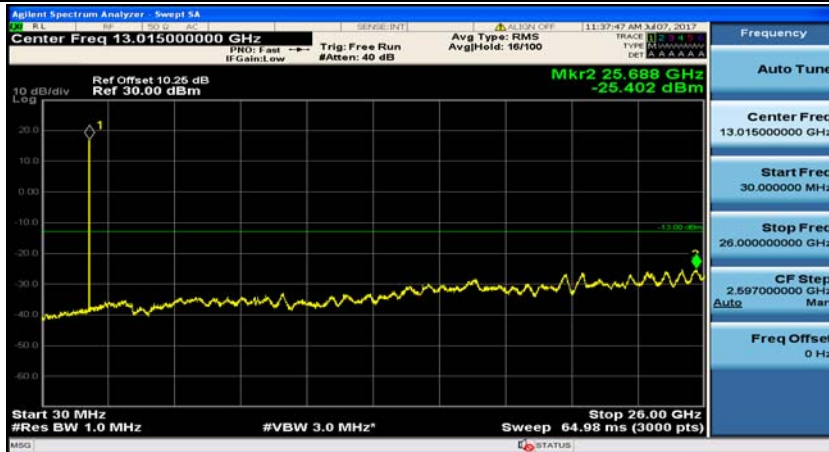

# Appendix E: Conducted Spurious Emission

## Test Graphs

Channel Bandwidth: 1.4 MHz

(Channel Bandwidth: 1.4 MHz)\_MCH\_QPSK\_1RB#0

(Channel Bandwidth: 1.4 MHz)\_MCH\_QPSK\_1RB#3