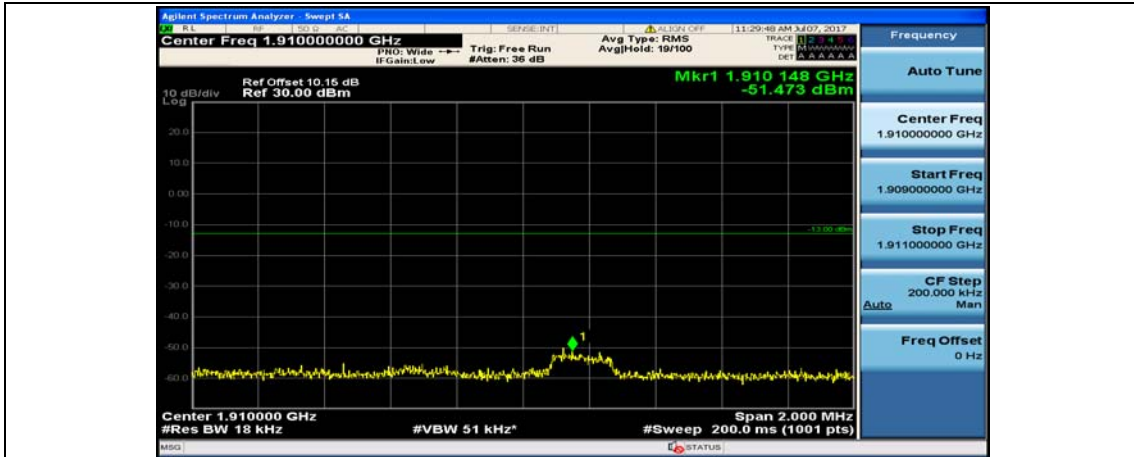

(Channel Bandwidth:15 MHz)_HCH_QPSK_1RB#37