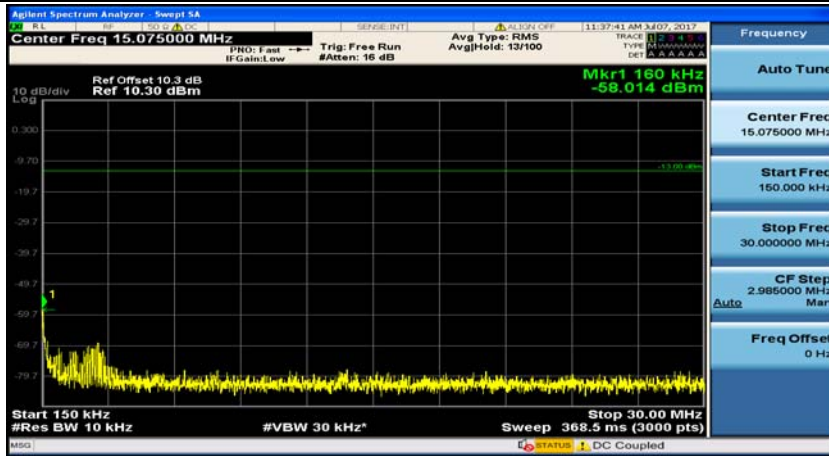

# Appendix E: Conducted Spurious Emission

## Test Graphs

Channel Bandwidth: 1.4 MHz

(Channel Bandwidth: 1.4 MHz)\_MCH\_QPSK\_1RB#0

(Channel Bandwidth: 1.4 MHz)\_MCH\_QPSK\_1RB#3