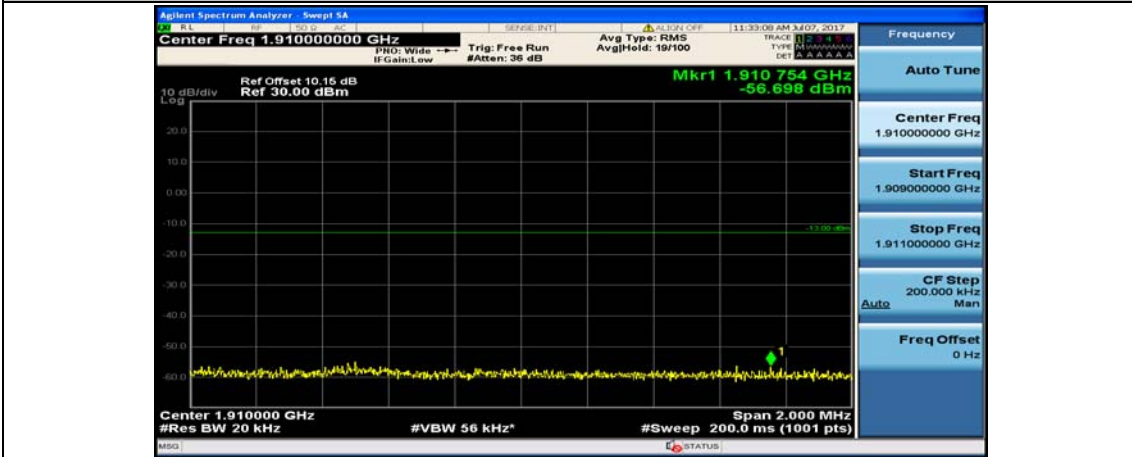

(Channel Bandwidth:20 MHz)_HCH_QPSK_1RB#49