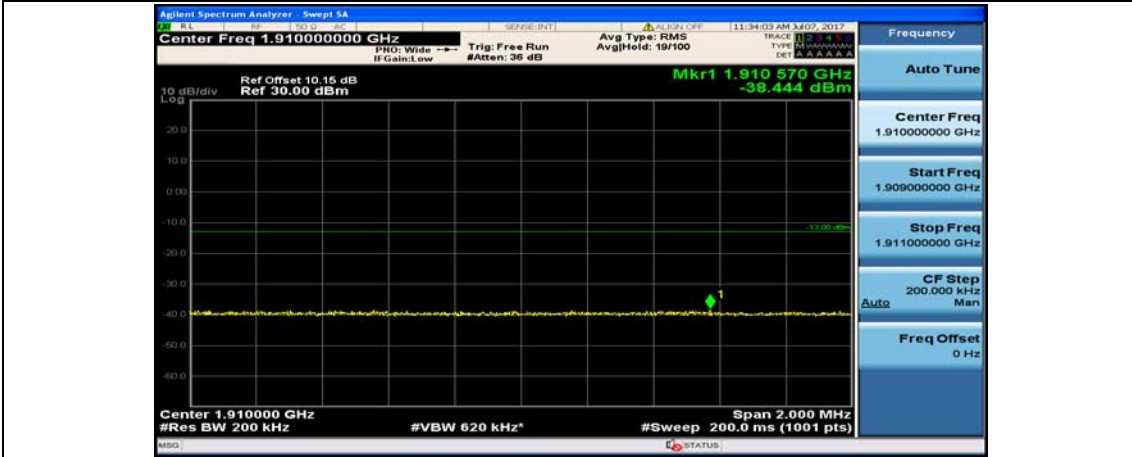

(Channel Bandwidth:20 MHz)_HCH_16QAM_50RB#0