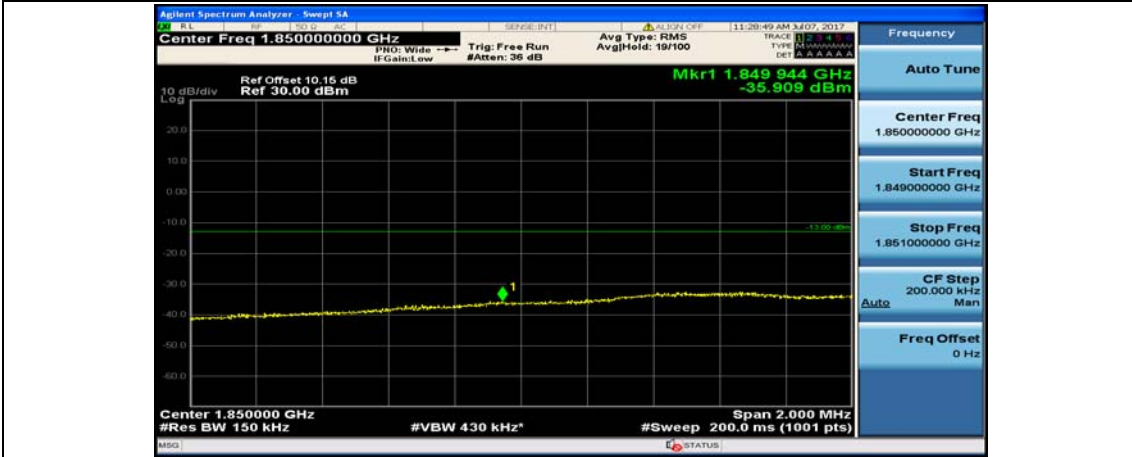

(Channel Bandwidth:15 MHz)\_LCH\_QPSK\_1RB#37

(Channel Bandwidth:15 MHz)\_LCH\_QPSK\_1RB#74

(Channel Bandwidth:15 MHz)\_LCH\_QPSK\_37RB#0

(Channel Bandwidth:15 MHz)\_LCH\_QPSK\_37RB#18

(Channel Bandwidth:15 MHz)\_LCH\_QPSK\_37RB#38