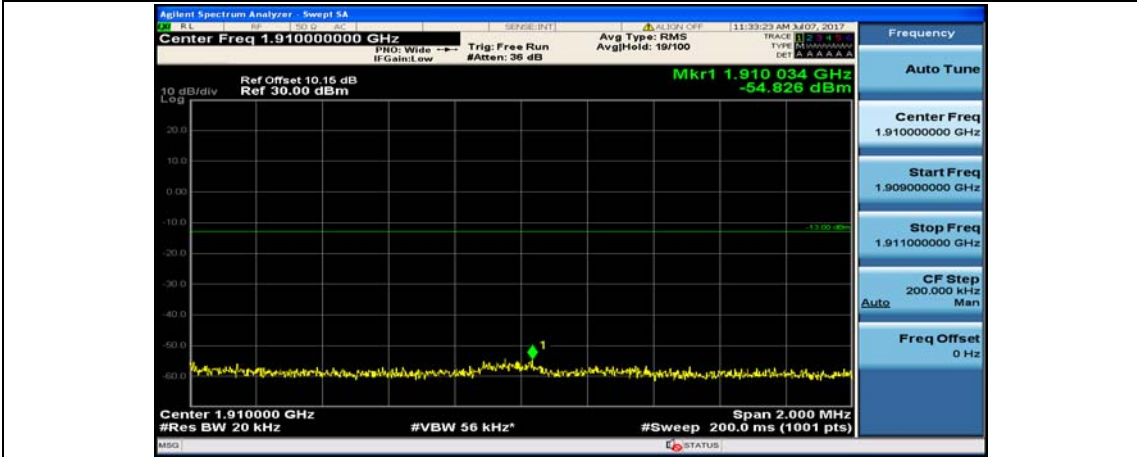

(Channel Bandwidth:20 MHz)\_LCH\_16QAM\_50RB#25

(Channel Bandwidth:20 MHz)\_LCH\_16QAM\_50RB#50

(Channel Bandwidth:20 MHz)\_LCH\_16QAM\_100RB#0

(Channel Bandwidth:20 MHz)\_HCH\_16QAM\_1RB#0

(Channel Bandwidth:20 MHz)\_HCH\_16QAM\_1RB#49