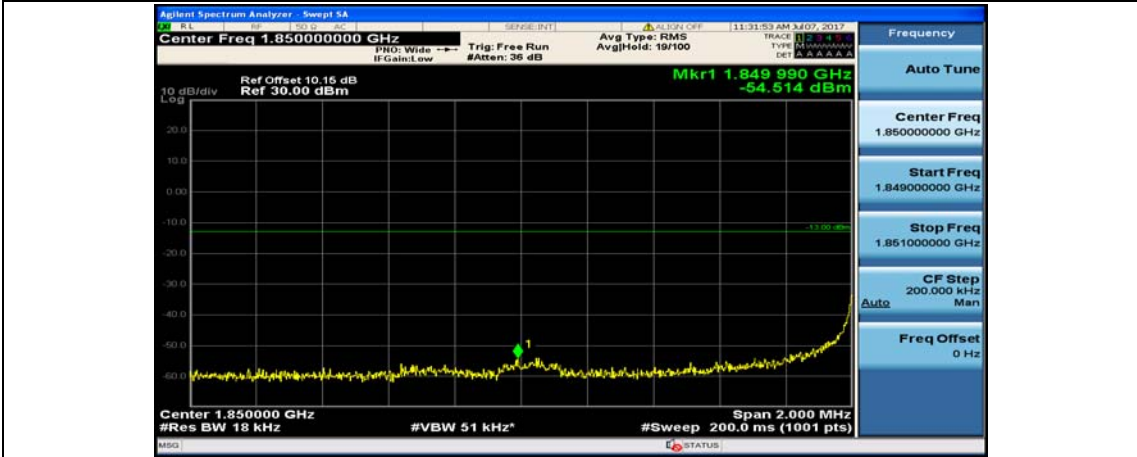

(Channel Bandwidth:20 MHz)\_HCH\_QPSK\_100RB#0

(Channel Bandwidth:20 MHz)\_LCH\_16QAM\_1RB#0

(Channel Bandwidth:20 MHz)\_LCH\_16QAM\_1RB#49

(Channel Bandwidth:20 MHz)\_LCH\_16QAM\_1RB#99

(Channel Bandwidth:20 MHz)\_LCH\_16QAM\_50RB#0