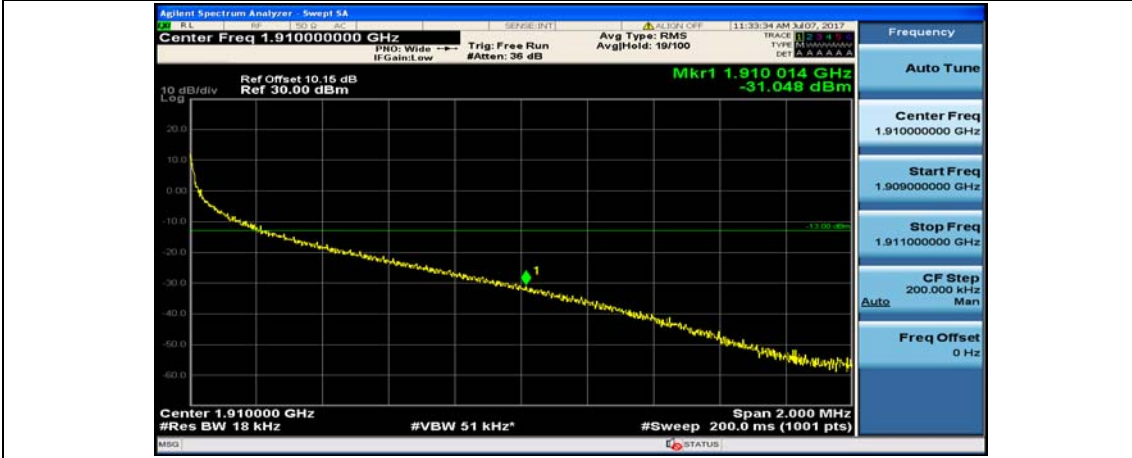

(Channel Bandwidth:20 MHz)_HCH_16QAM_1RB#99