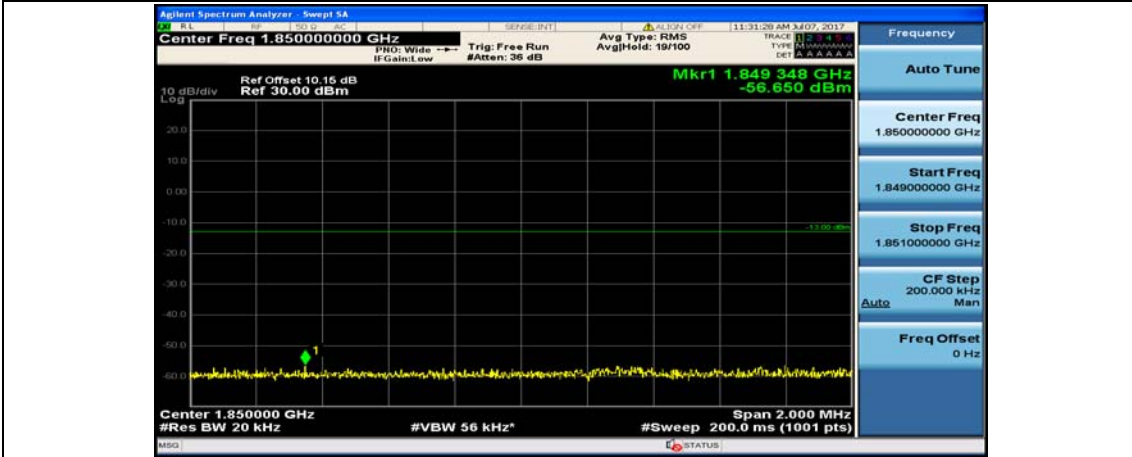

(Channel Bandwidth:15 MHz)\_HCH\_16QAM\_37RB#38

(Channel Bandwidth:15 MHz)\_HCH\_16QAM\_75RB#0

Channel Bandwidth: 20 MHz

(Channel Bandwidth:20 MHz)\_LCH\_QPSK\_1RB#49

(Channel Bandwidth:20 MHz)\_LCH\_QPSK\_1RB#99