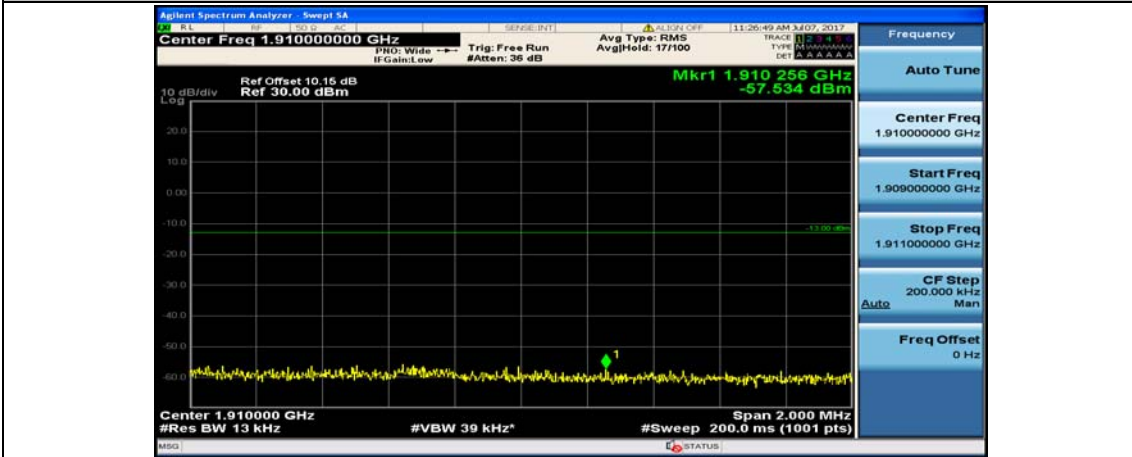

Channel Bandwidth: 10 MHz_HCH_16QAM_1RB#24