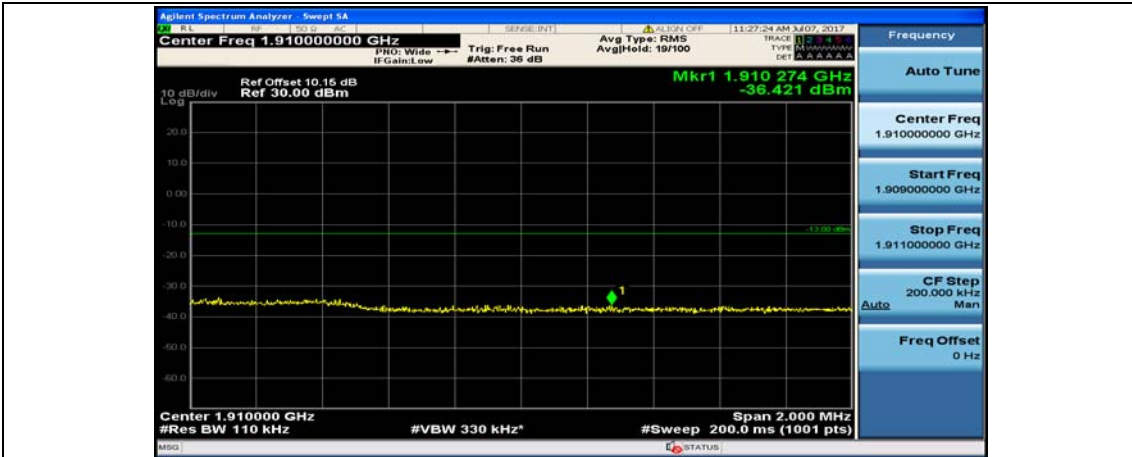

Channel Bandwidth: 10 MHz\_LCH\_16QAM\_50RB#0

Channel Bandwidth: 10 MHz\_HCH\_16QAM\_1RB#0

Channel Bandwidth: 10 MHz\_HCH\_16QAM\_1RB#24

Channel Bandwidth: 10 MHz\_HCH\_16QAM\_1RB#49

Channel Bandwidth: 10 MHz\_HCH\_16QAM\_25RB#0