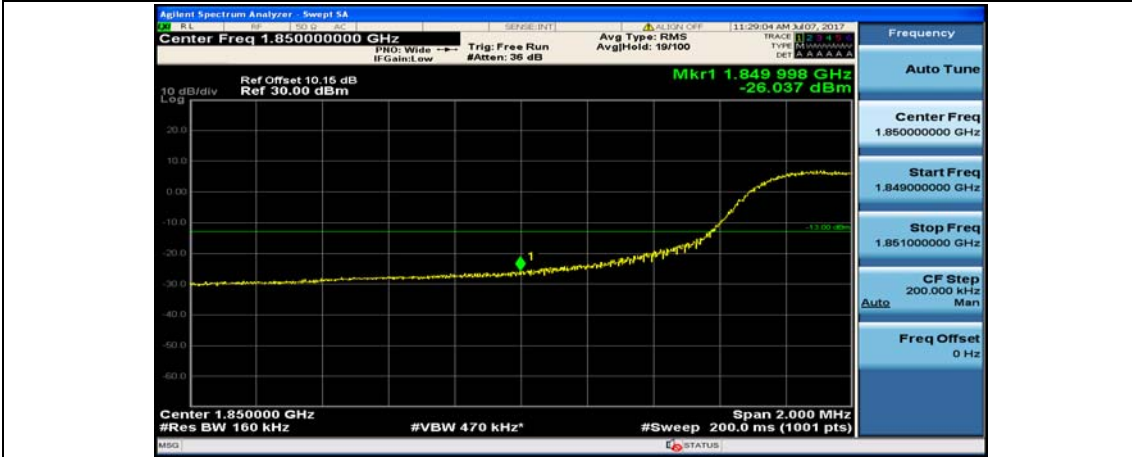

(Channel Bandwidth:15 MHz)_LCH_16QAM_37RB#0