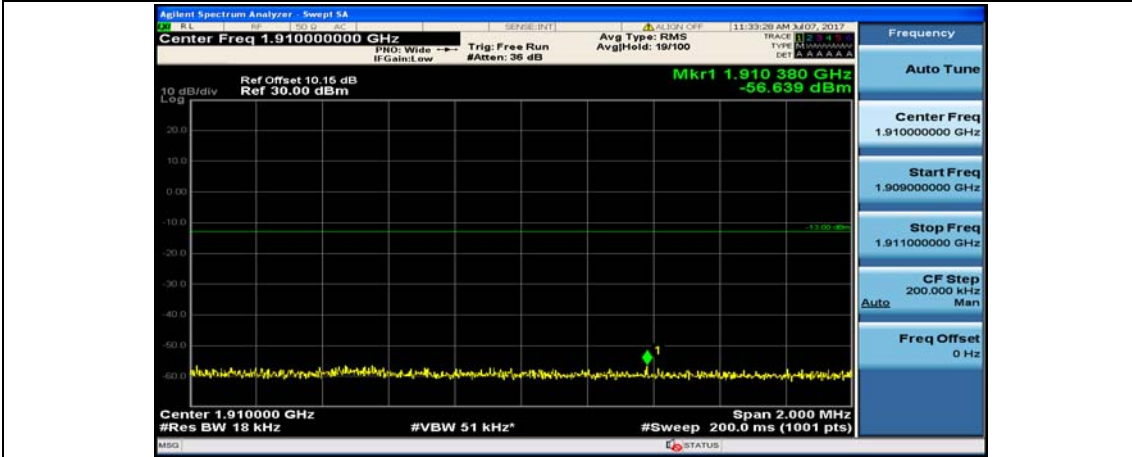

(Channel Bandwidth:20 MHz)\_LCH\_16QAM\_50RB#25

(Channel Bandwidth:20 MHz)\_LCH\_16QAM\_50RB#50

(Channel Bandwidth:20 MHz)\_LCH\_16QAM\_100RB#0

(Channel Bandwidth:20 MHz)\_HCH\_16QAM\_1RB#0

(Channel Bandwidth:20 MHz)\_HCH\_16QAM\_1RB#49