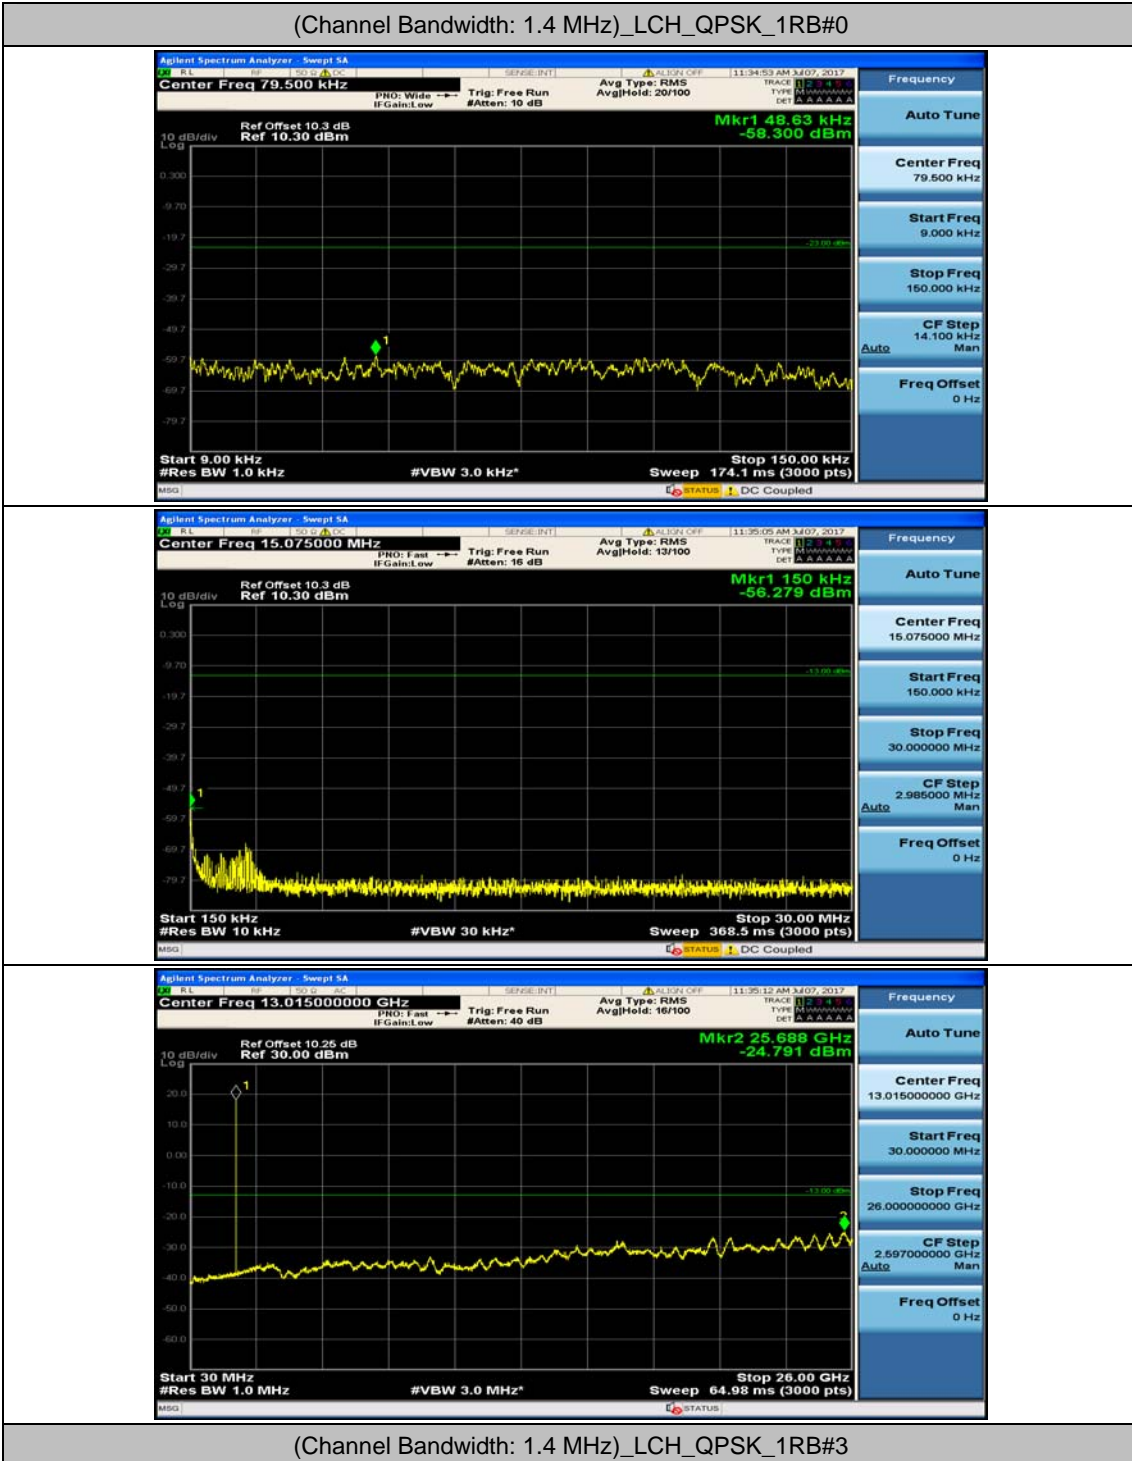

Appendix E: Conducted Spurious Emission

Test Graphs

Channel Bandwidth: 1.4 MHz