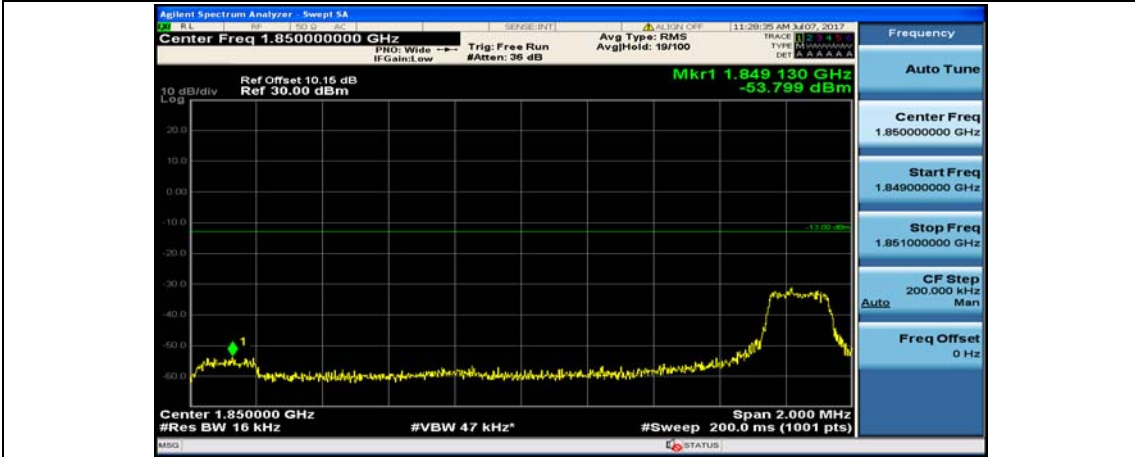

(Channel Bandwidth:15 MHz)_LCH_16QAM_1RB#74