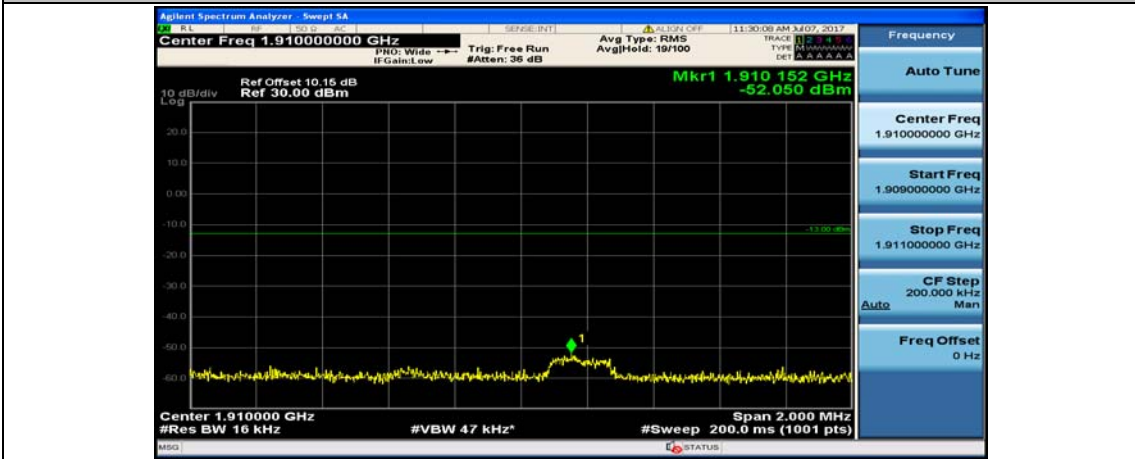

(Channel Bandwidth:15 MHz)_HCH_16QAM_1RB#37