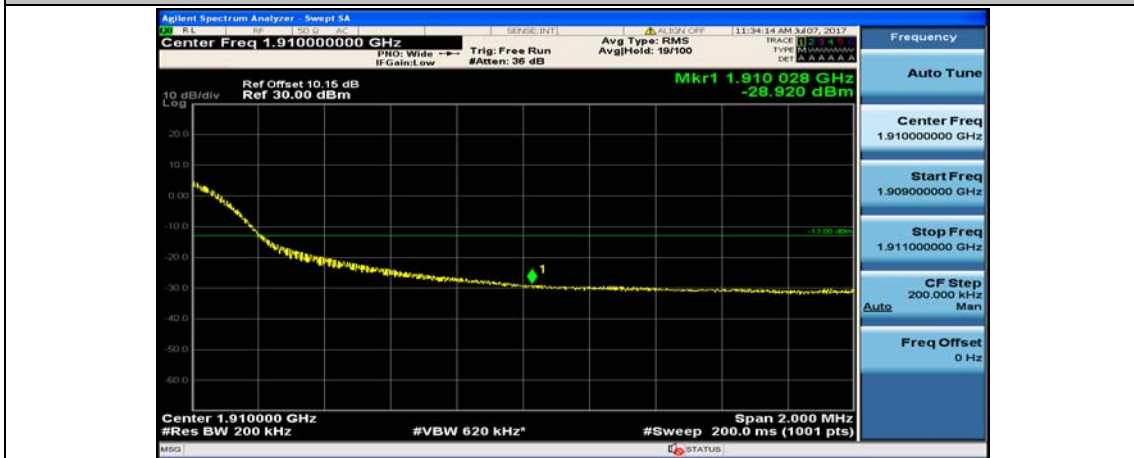

(Channel Bandwidth:20 MHz)\_HCH\_16QAM\_1RB#99

(Channel Bandwidth:20 MHz)\_HCH\_16QAM\_50RB#0

(Channel Bandwidth:20 MHz)\_HCH\_16QAM\_50RB#25

(Channel Bandwidth:20 MHz)\_HCH\_16QAM\_50RB#50

(Channel Bandwidth:20 MHz)\_HCH\_16QAM\_100RB#0

# Appendix E: Conducted Spurious Emission