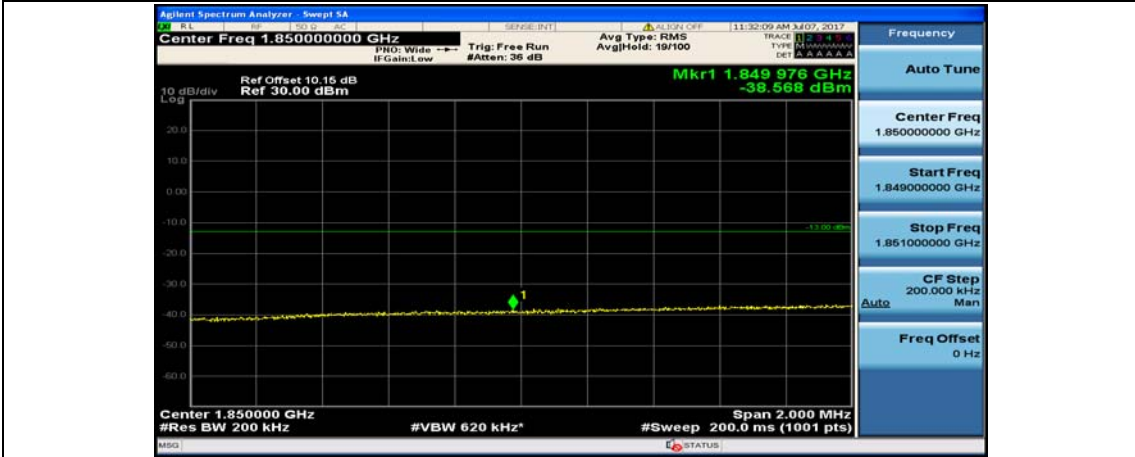

(Channel Bandwidth:20 MHz)_LCH_QPSK_50RB#25