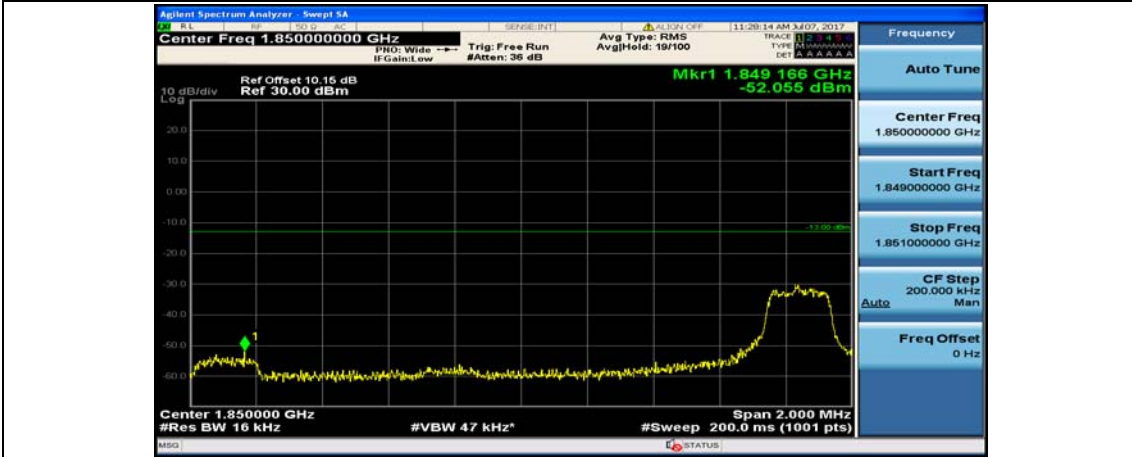

(Channel Bandwidth:15 MHz)_LCH_QPSK_1RB#74