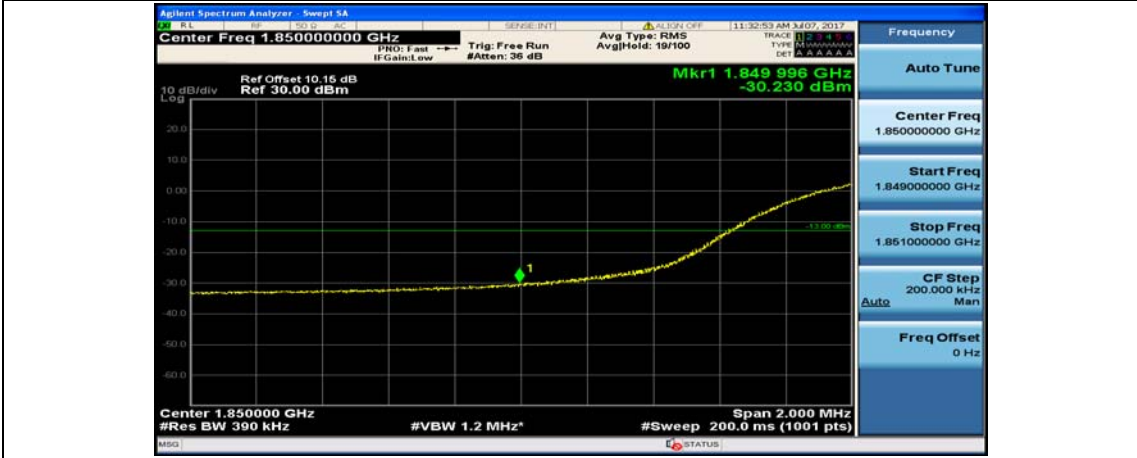

(Channel Bandwidth:20 MHz)_LCH_16QAM_100RB#0