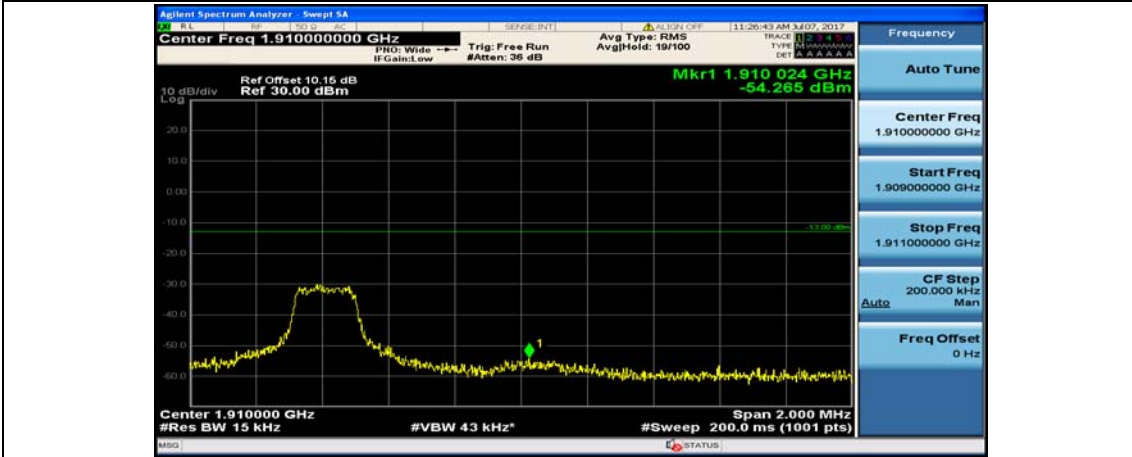

Channel Bandwidth: 10 MHz_HCH_16QAM_1RB#0