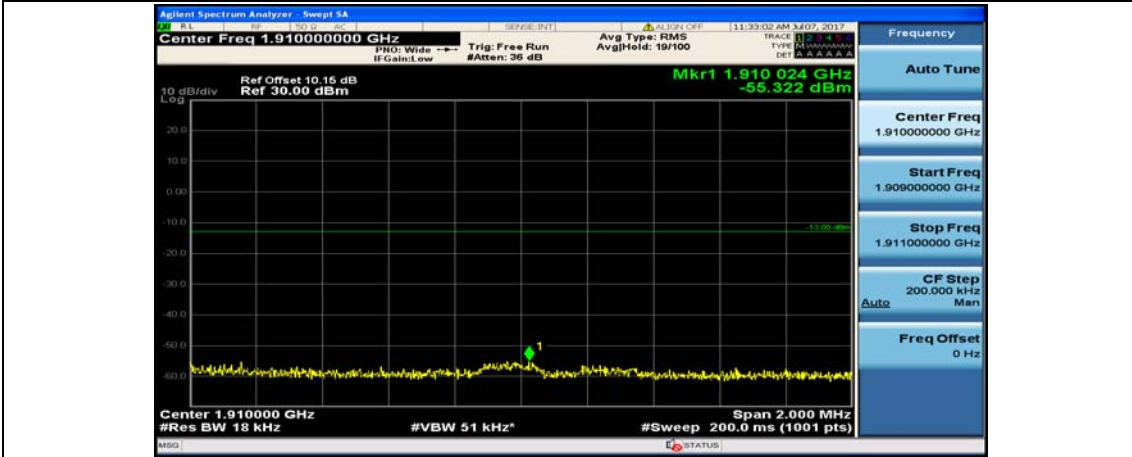

(Channel Bandwidth:20 MHz)\_LCH\_QPSK\_50RB#0

(Channel Bandwidth:20 MHz)\_LCH\_QPSK\_50RB#25

(Channel Bandwidth:20 MHz)\_LCH\_QPSK\_50RB#50

(Channel Bandwidth:20 MHz)\_LCH\_QPSK\_100RB#0

(Channel Bandwidth:20 MHz)\_HCH\_QPSK\_1RB#0