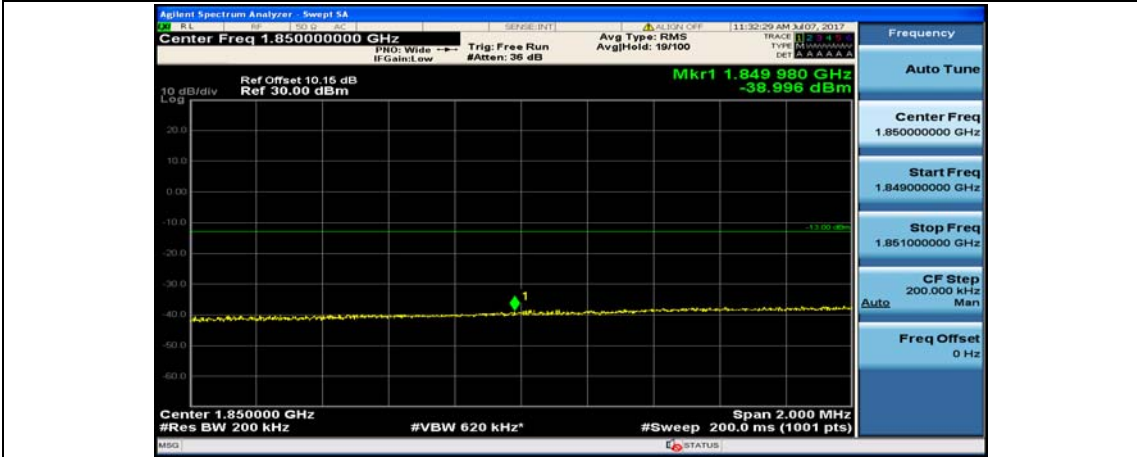

(Channel Bandwidth:20 MHz)_LCH_16QAM_50RB#25