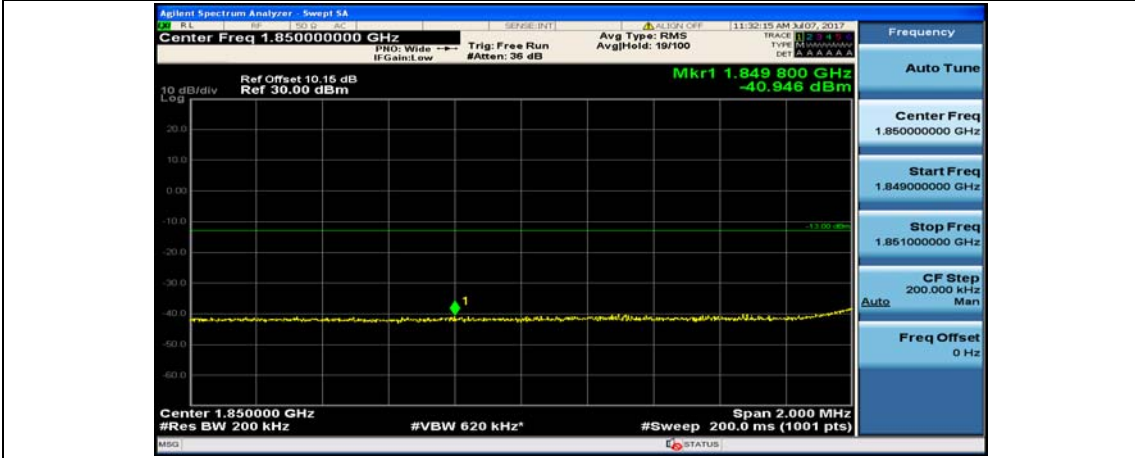

(Channel Bandwidth:20 MHz)_LCH_QPSK_50RB#50