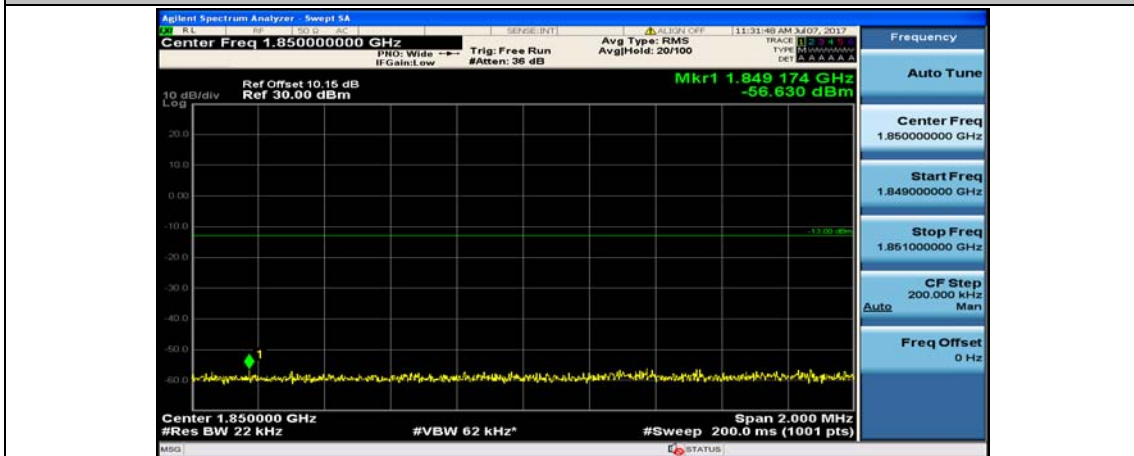

(Channel Bandwidth:20 MHz)_LCH_16QAM_1RB#49