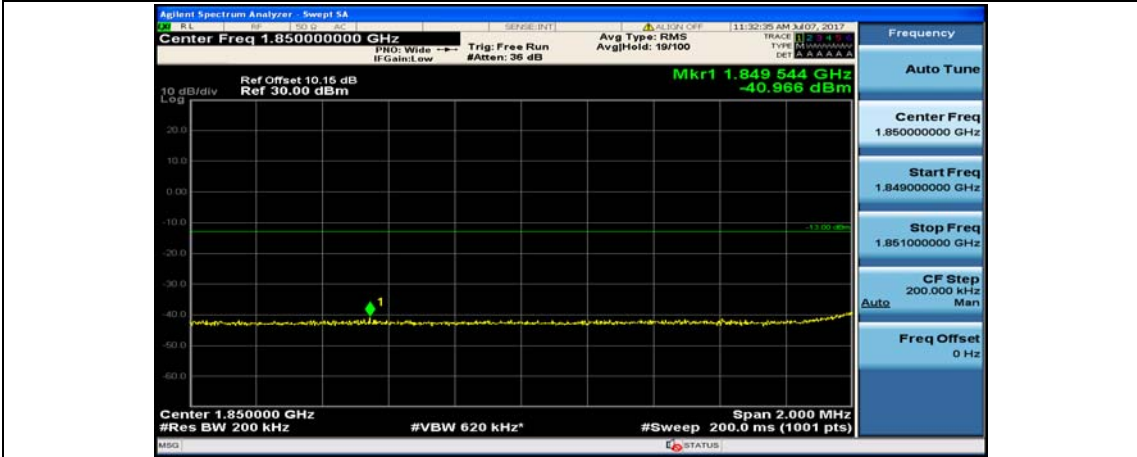

(Channel Bandwidth:20 MHz)_LCH_16QAM_50RB#50