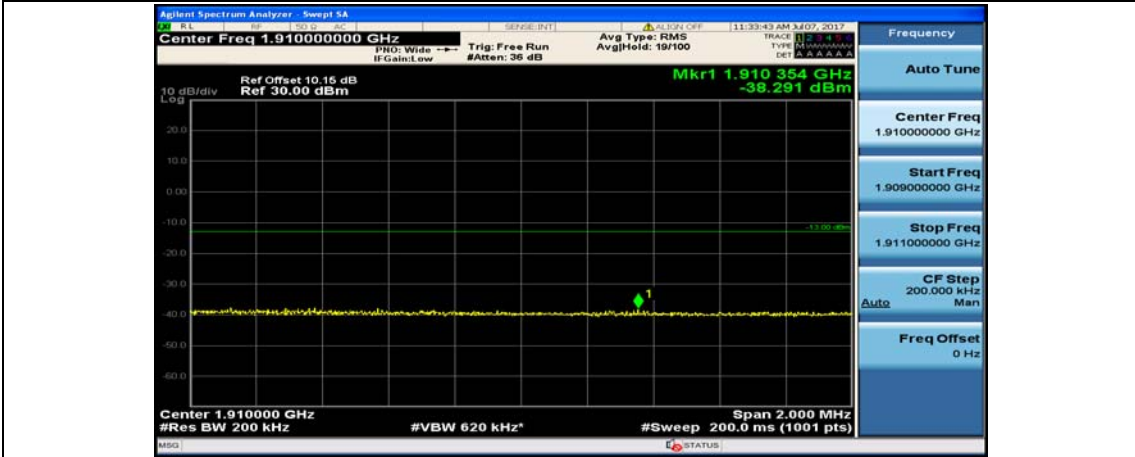

(Channel Bandwidth:20 MHz)_HCH_QPSK_50RB#0