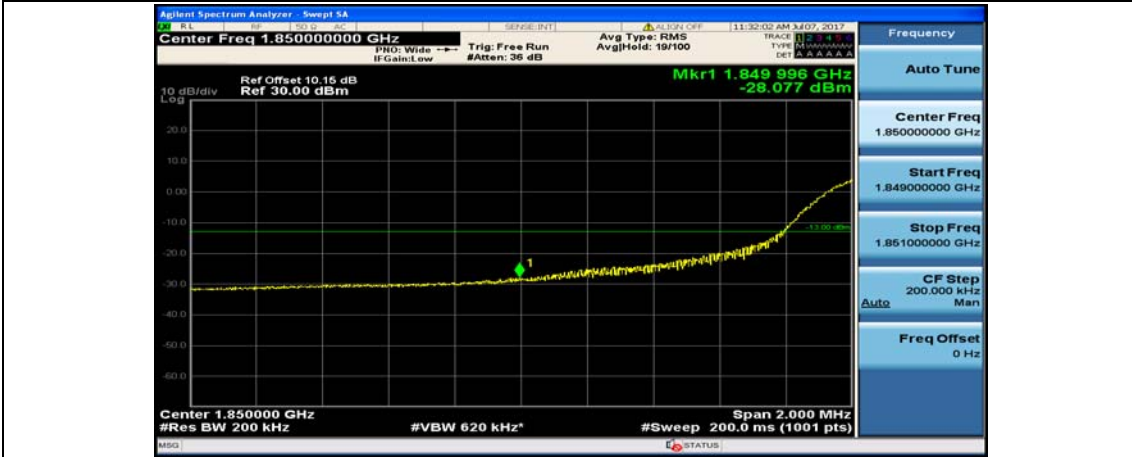

(Channel Bandwidth:20 MHz)_LCH_QPSK_50RB#0