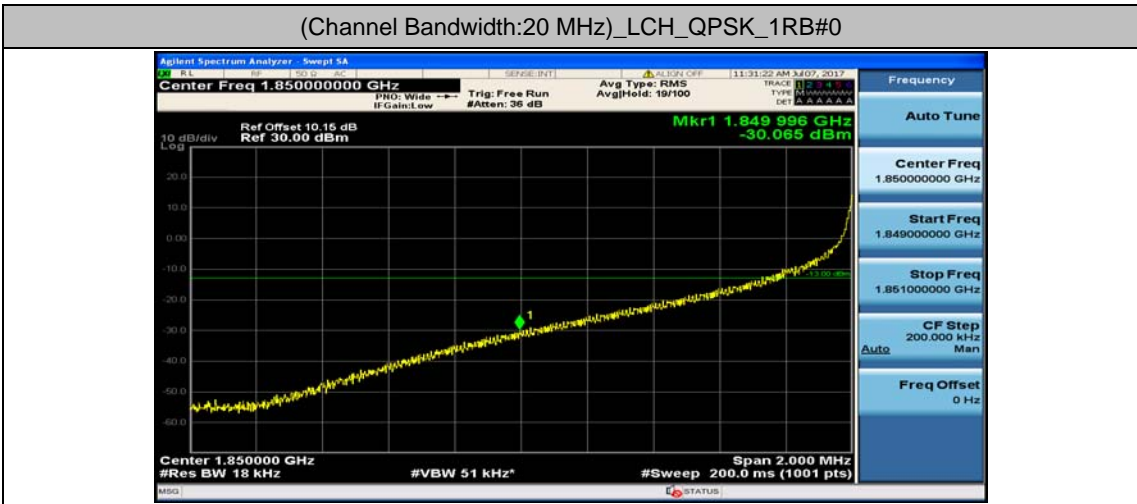

(Channel Bandwidth:15 MHz)\_HCH\_16QAM\_37RB#38

(Channel Bandwidth:15 MHz)\_HCH\_16QAM\_75RB#0

Channel Bandwidth: 20 MHz

(Channel Bandwidth:20 MHz)\_LCH\_QPSK\_1RB#49

(Channel Bandwidth:20 MHz)\_LCH\_QPSK\_1RB#99