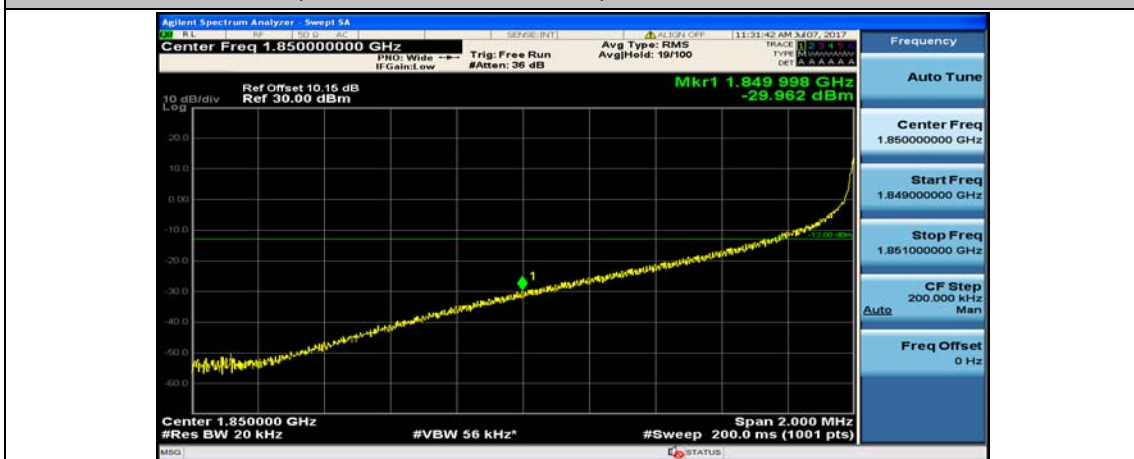

(Channel Bandwidth:20 MHz)_LCH_16QAM_1RB#0