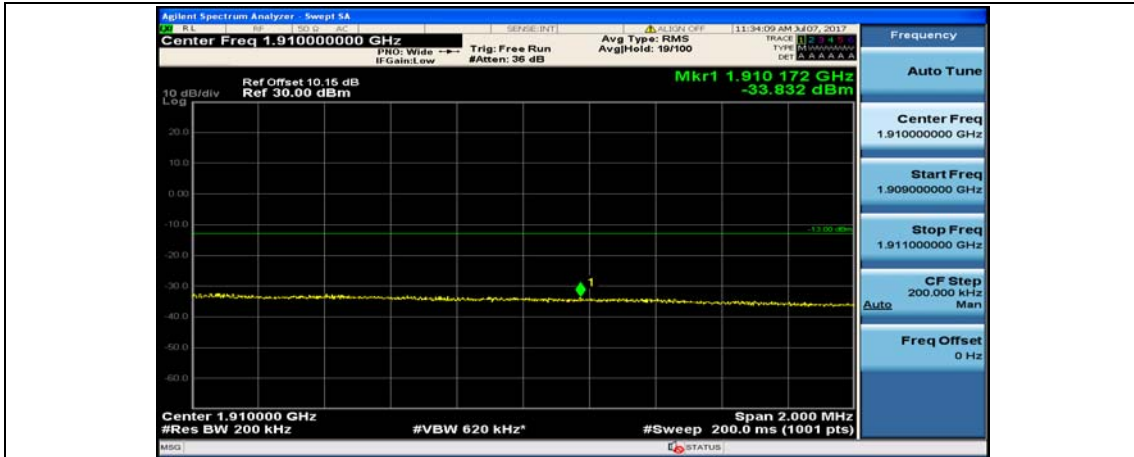

(Channel Bandwidth:20 MHz)_HCH_16QAM_50RB#25