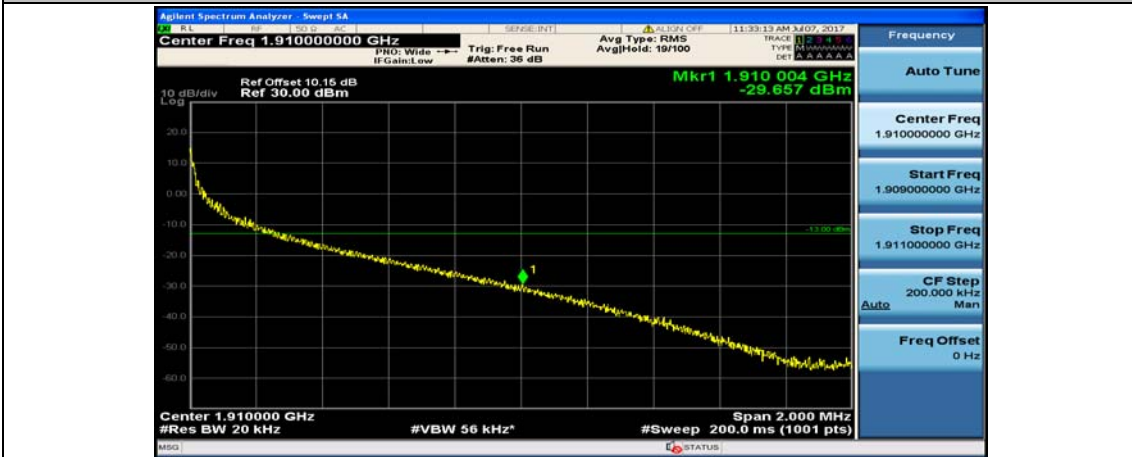

(Channel Bandwidth:20 MHz)_HCH_QPSK_1RB#99