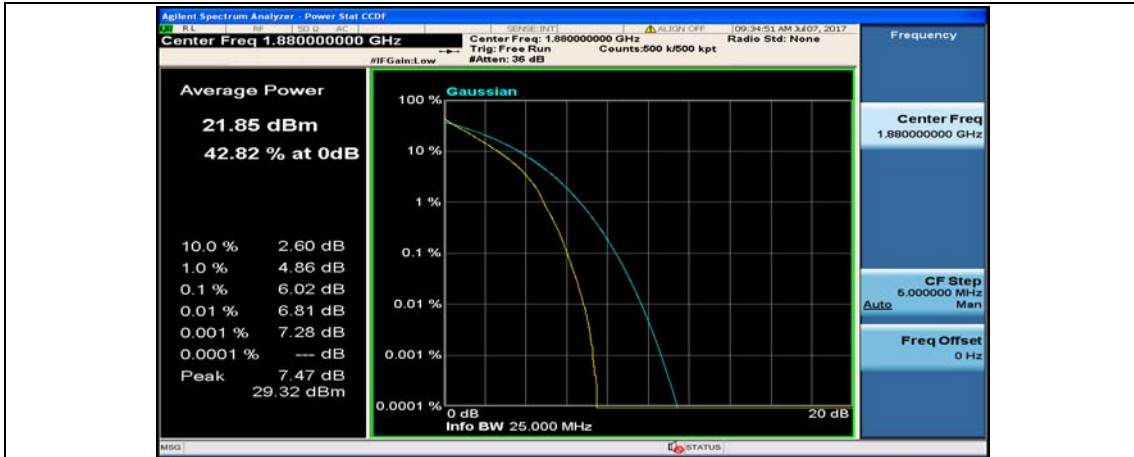

(Channel Bandwidth:15 MHz)_MCH_QPSK_1RB#37

(Channel Bandwidth:15 MHz)_MCH_QPSK_1RB#74

(Channel Bandwidth:15 MHz)_MCH_QPSK_37RB#0

(Channel Bandwidth:15 MHz)_MCH_QPSK_37RB#18

(Channel Bandwidth:15 MHz)_MCH_QPSK_37RB#38