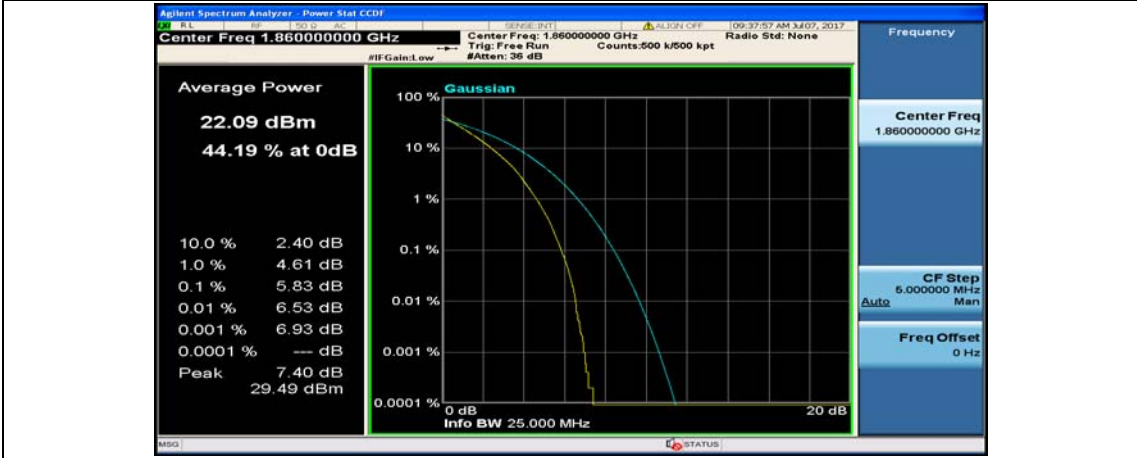

(Channel Bandwidth:15 MHz)_HCH_16QAM_37RB#0

(Channel Bandwidth:15 MHz)_HCH_16QAM_37RB#18

(Channel Bandwidth:15 MHz)_HCH_16QAM_37RB#38

(Channel Bandwidth:15 MHz)_HCH_16QAM_75RB#0

Channel Bandwidth: 20 MHz

(Channel Bandwidth:20 MHz)_LCH_QPSK_50RB#25