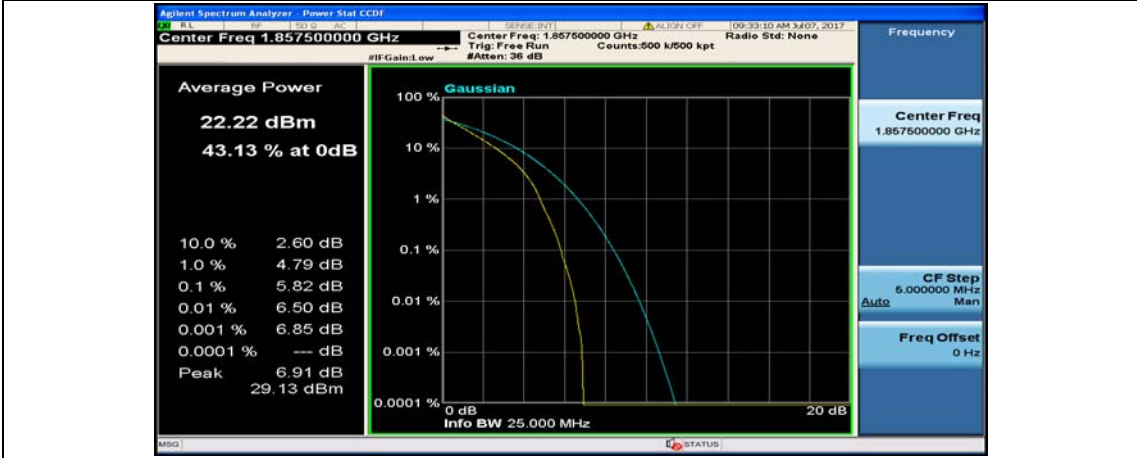

Channel Bandwidth: 10 MHz_HCH_16QAM_1RB#24

Channel Bandwidth: 15 MHz

(Channel Bandwidth:15 MHz)_LCH_QPSK_37RB#18

(Channel Bandwidth:15 MHz)_LCH_QPSK_37RB#38

(Channel Bandwidth:15 MHz)_LCH_QPSK_75RB#0

(Channel Bandwidth:15 MHz)_MCH_QPSK_1RB#0