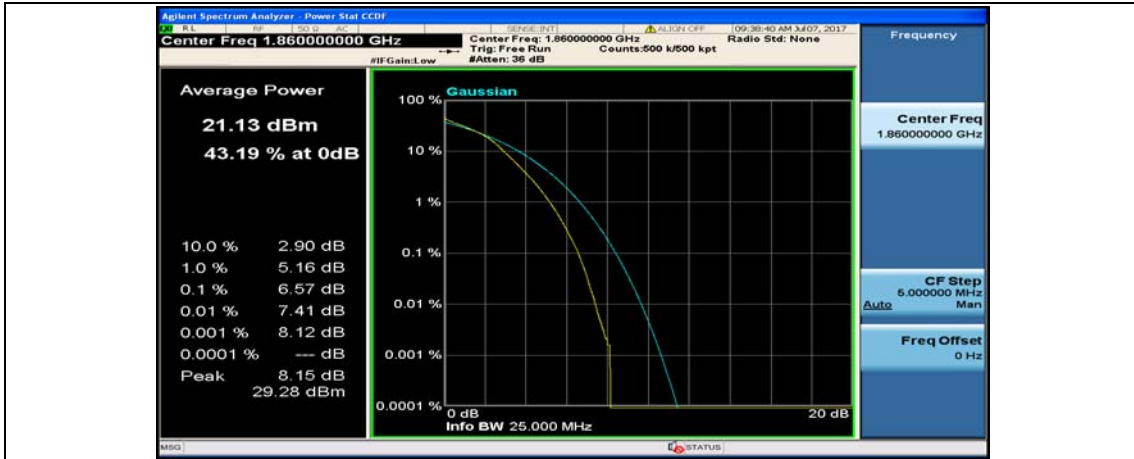

(Channel Bandwidth:20 MHz)_LCH_16QAM_100RB#0