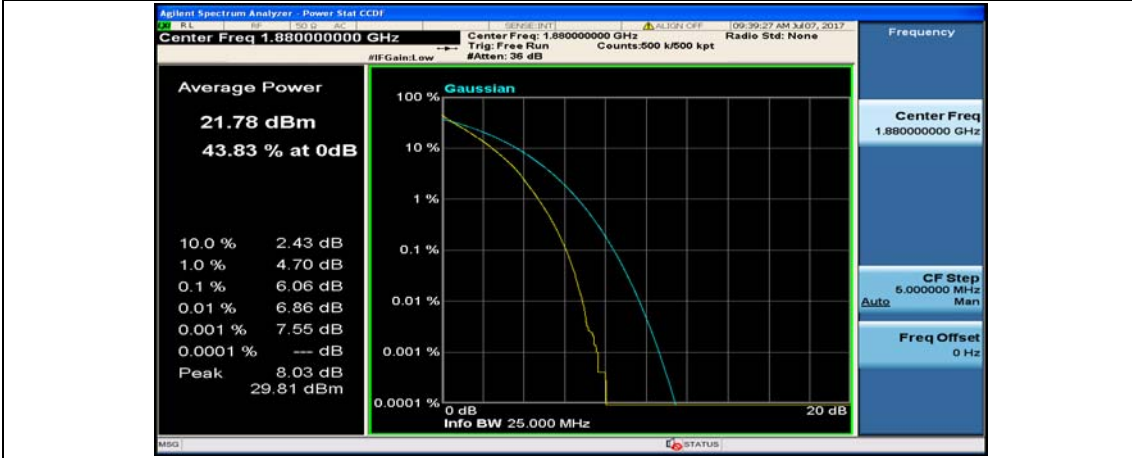

(Channel Bandwidth:20 MHz)_MCH_QPSK_50RB#0