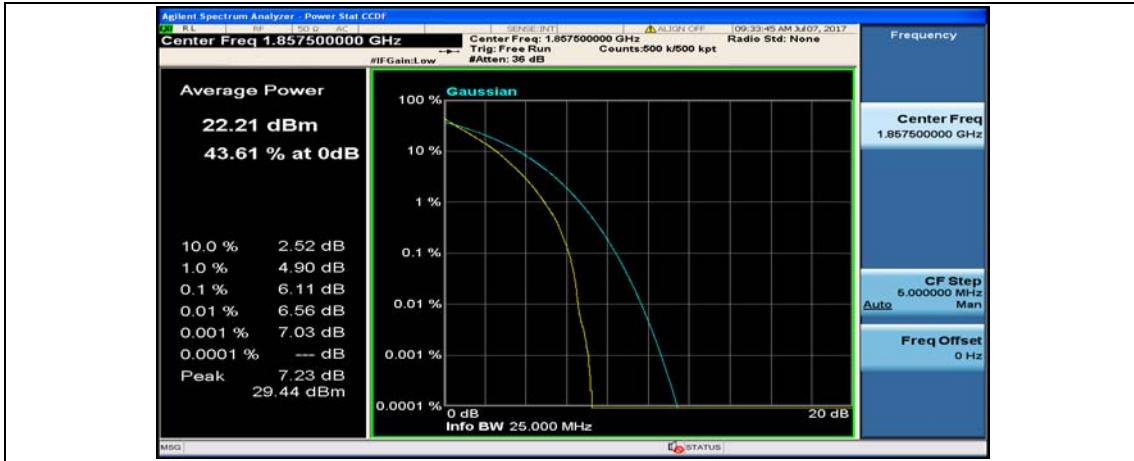

Channel Bandwidth: 10 MHz_HCH_16QAM_1RB#24

Channel Bandwidth: 15 MHz

(Channel Bandwidth:15 MHz)_LCH_QPSK_37RB#18

(Channel Bandwidth:15 MHz)_LCH_QPSK_37RB#38

(Channel Bandwidth:15 MHz)_LCH_QPSK_75RB#0

(Channel Bandwidth:15 MHz)_MCH_QPSK_1RB#0