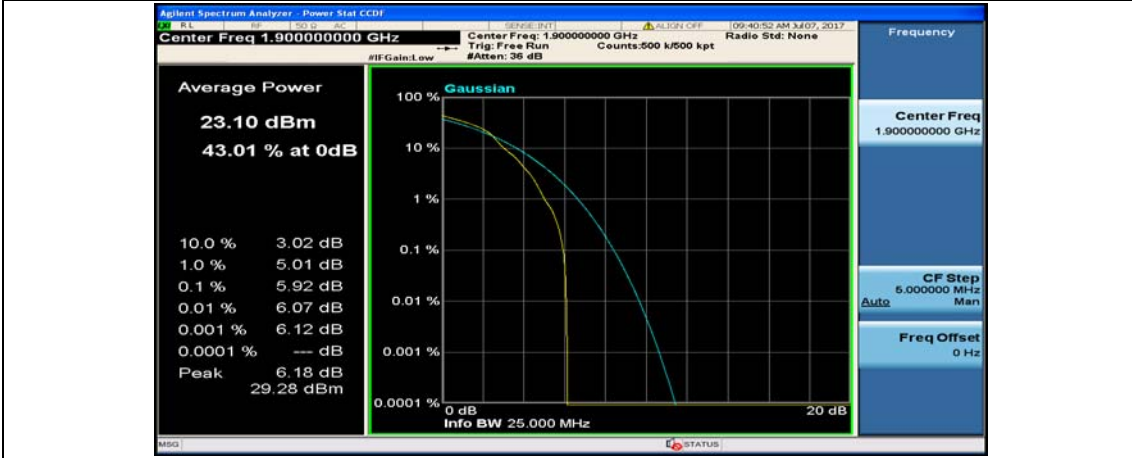

(Channel Bandwidth:20 MHz)_HCH_16QAM_1RB#99