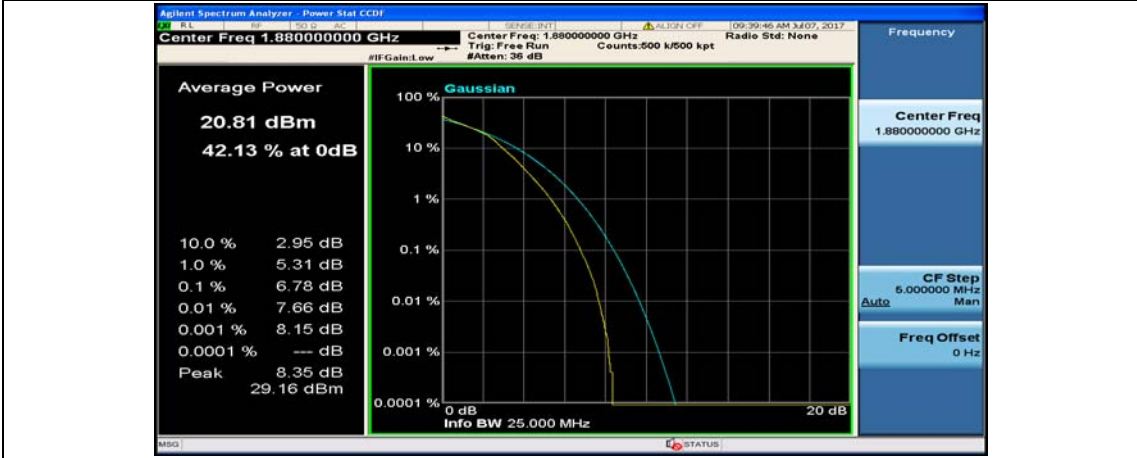

(Channel Bandwidth:20 MHz)_MCH_16QAM_50RB#0