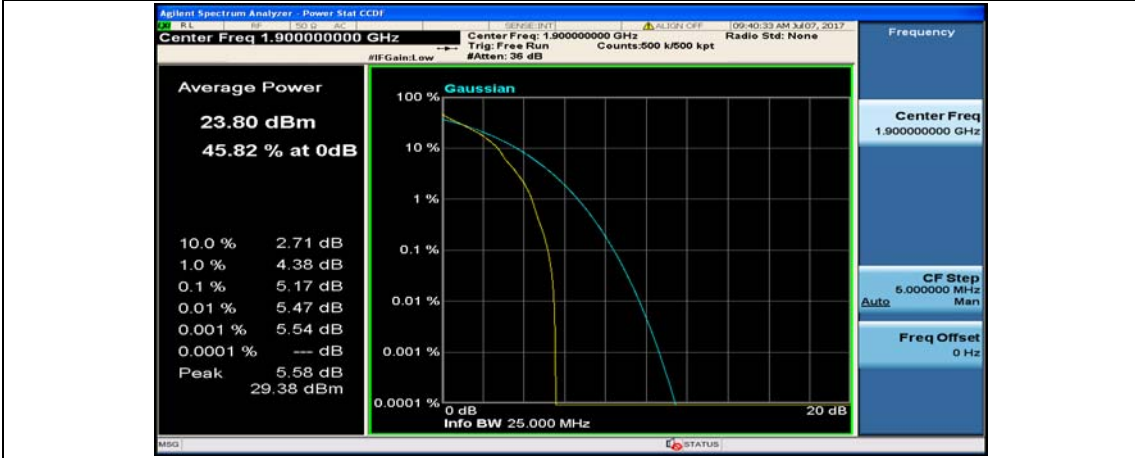

(Channel Bandwidth:20 MHz)_HCH_QPSK_1RB#99