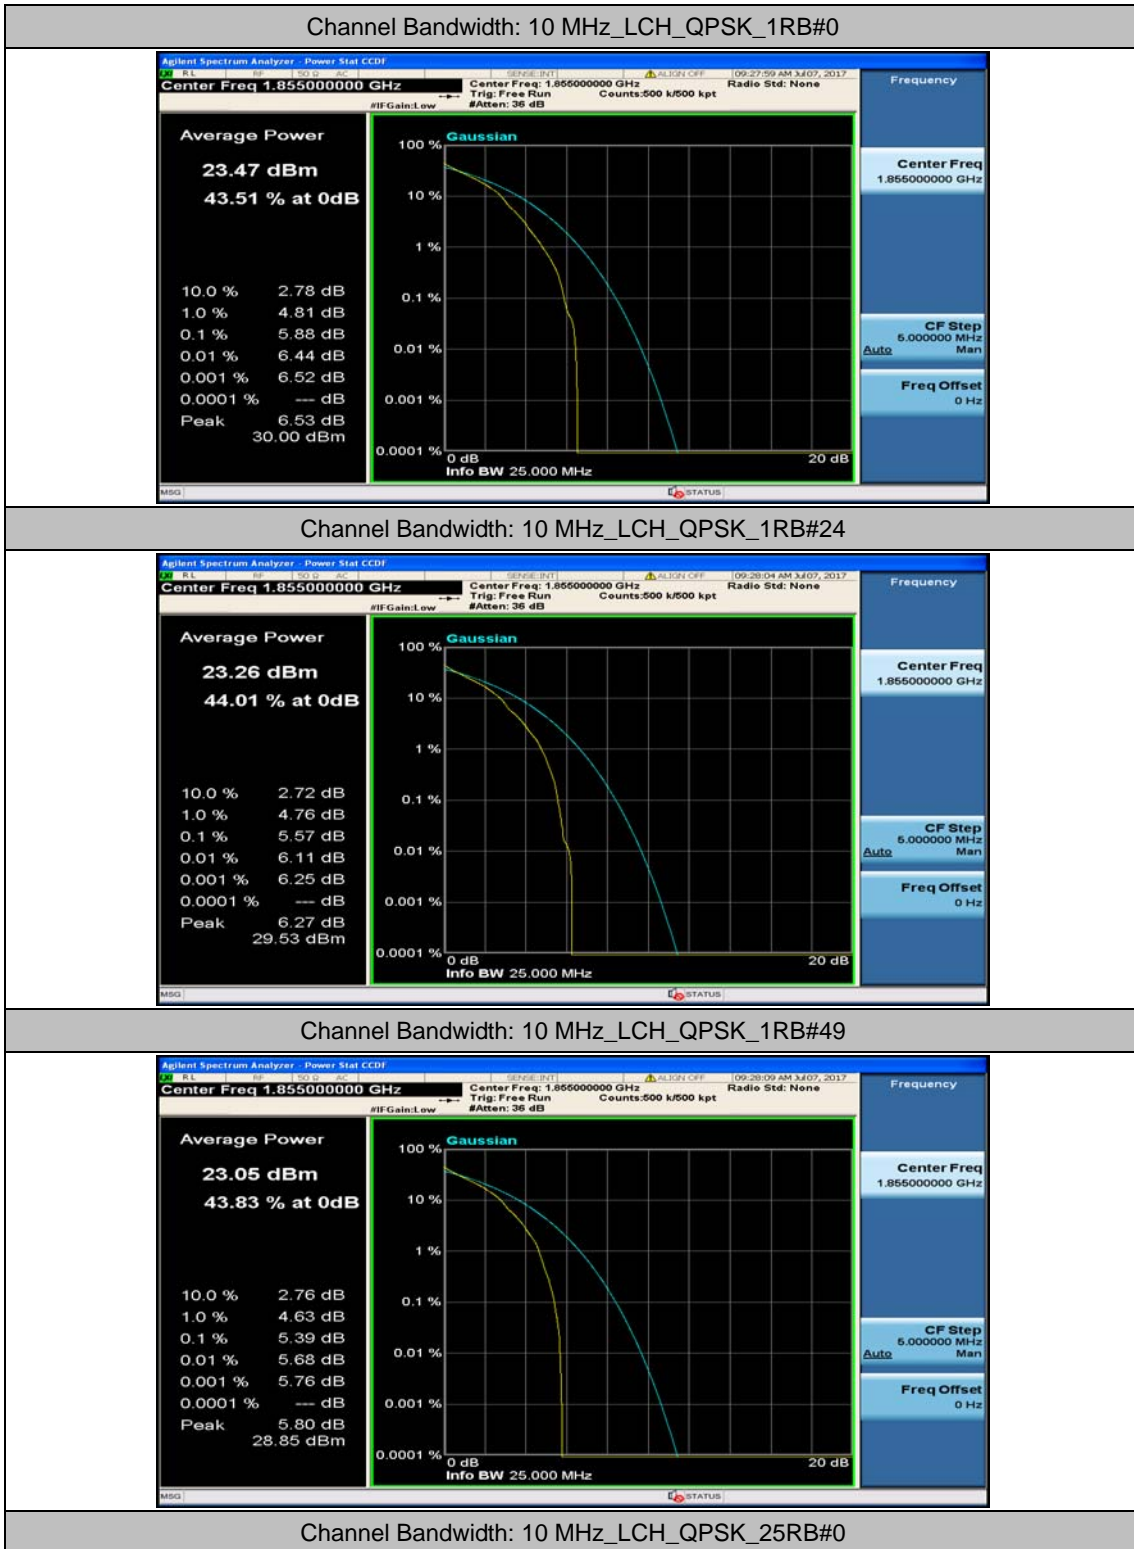

(Channel Bandwidth: 5 MHz)_HCH_16QAM_12RB#13

(Channel Bandwidth: 5 MHz)_HCH_16QAM_25RB#0

Channel Bandwidth: 10 MHz

Channel Bandwidth: 10 MHz_LCH_QPSK_25RB#12

Channel Bandwidth: 10 MHz_LCH_QPSK_25RB#25

Channel Bandwidth: 10 MHz_LCH_QPSK_50RB#0

Channel Bandwidth: 10 MHz_MCH_QPSK_1RB#0

Channel Bandwidth: 10 MHz_MCH_QPSK_1RB#24

Channel Bandwidth: 10 MHz_MCH_QPSK_1RB#49

Channel Bandwidth: 10 MHz_MCH_QPSK_50RB#0

Channel Bandwidth: 10 MHz_HCH_QPSK_1RB#0