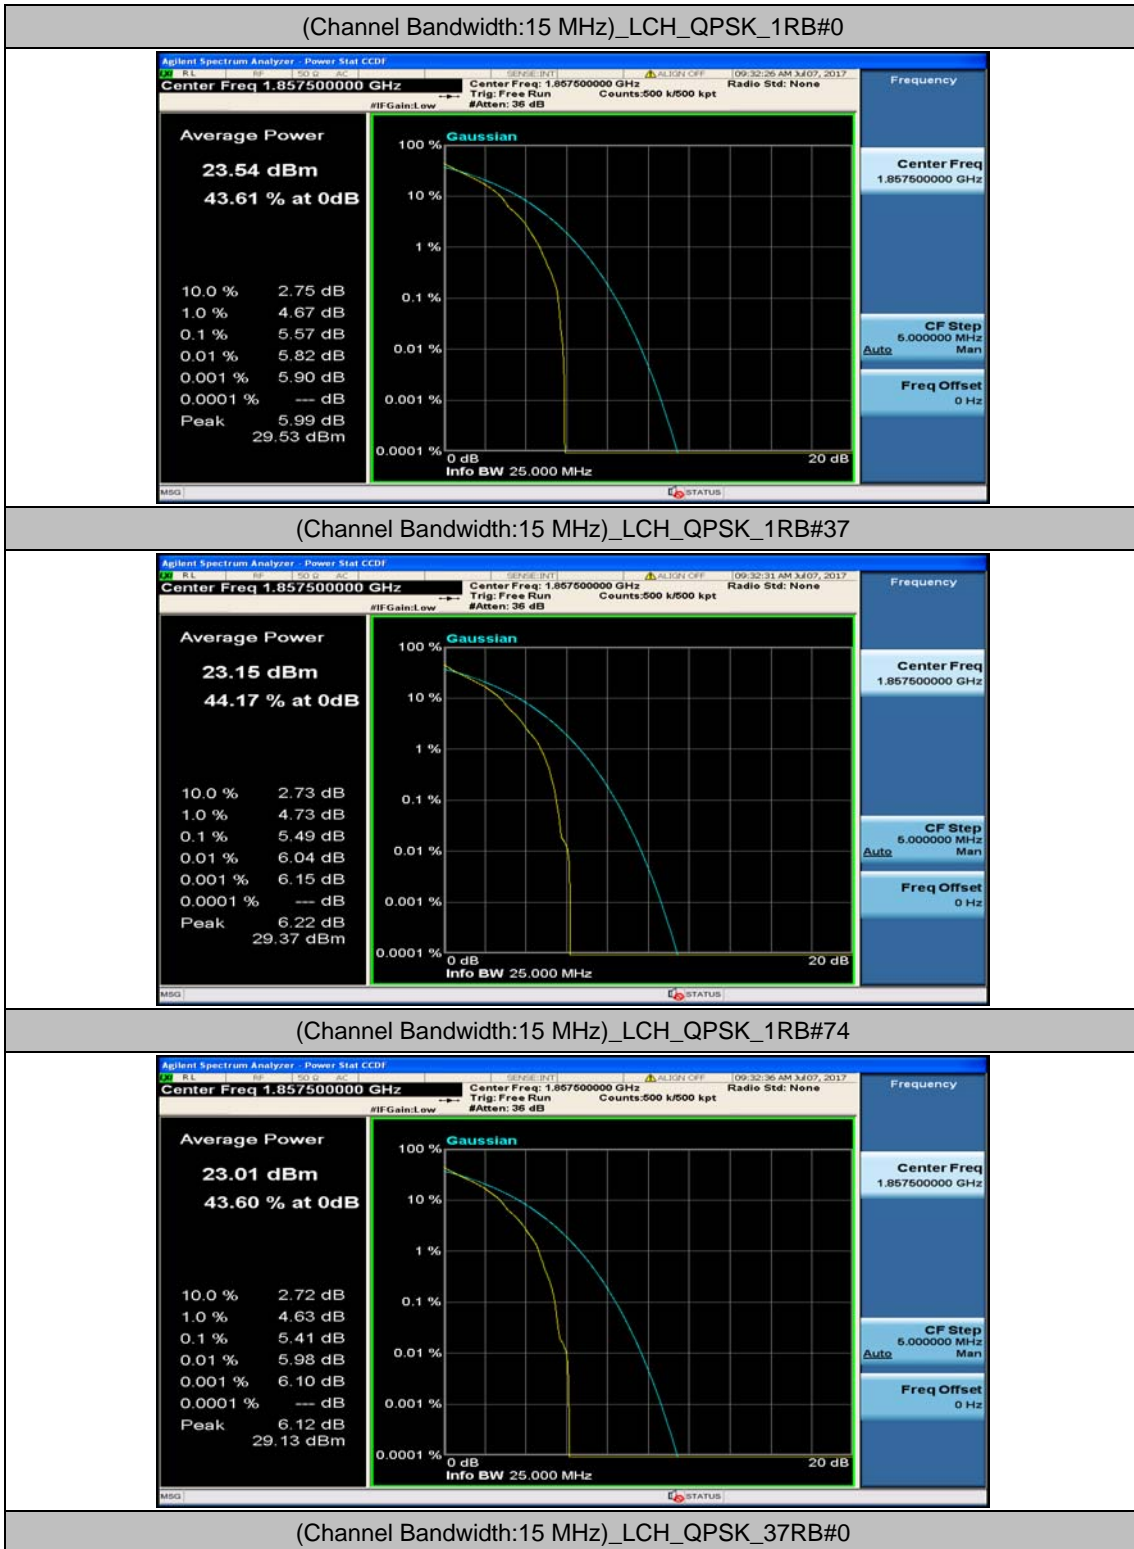

Channel Bandwidth: 15 MHz