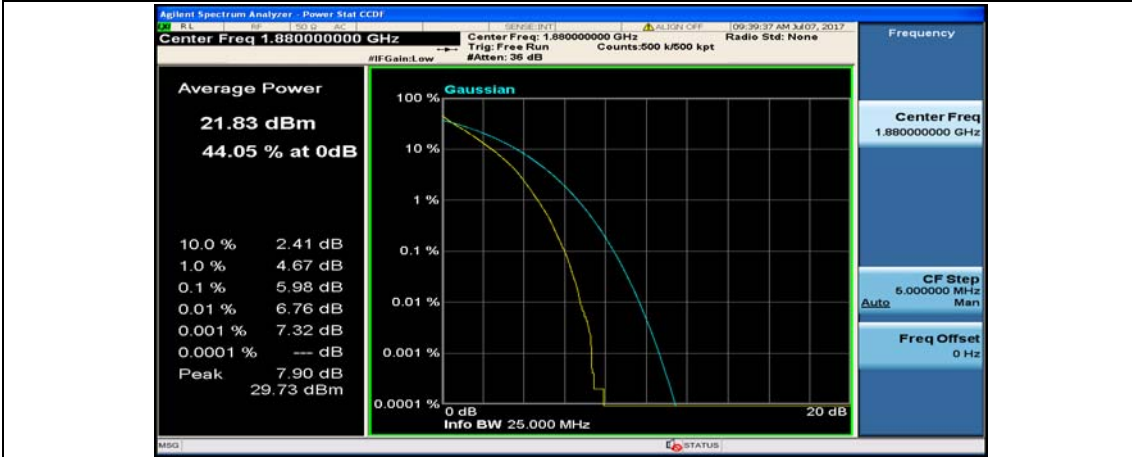

(Channel Bandwidth:20 MHz)_MCH_QPSK_50RB#50