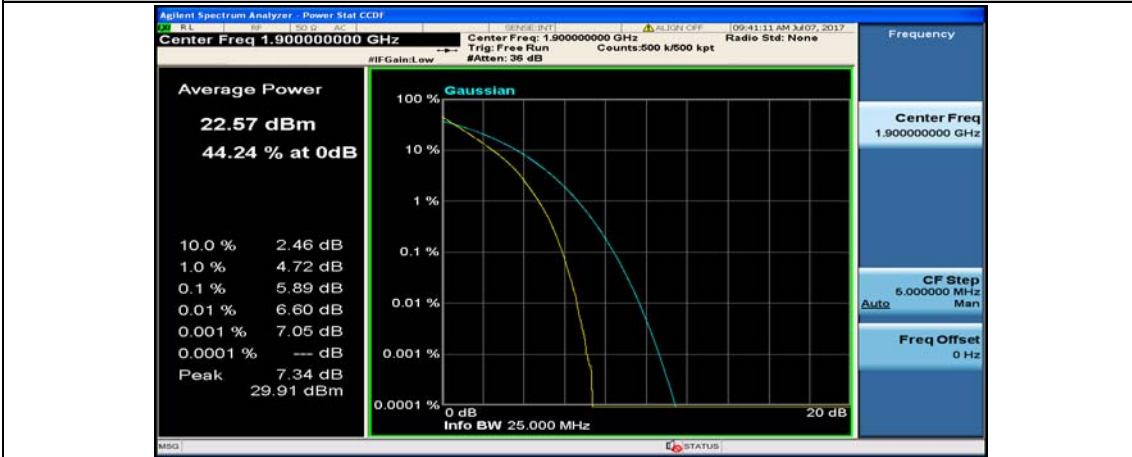

(Channel Bandwidth:20 MHz)_HCH_QPSK_1RB#49

(Channel Bandwidth:20 MHz)_HCH_QPSK_1RB#99

(Channel Bandwidth:20 MHz)_HCH_QPSK_50RB#0

(Channel Bandwidth:20 MHz)_HCH_QPSK_50RB#25

(Channel Bandwidth:20 MHz)_HCH_QPSK_50RB#50