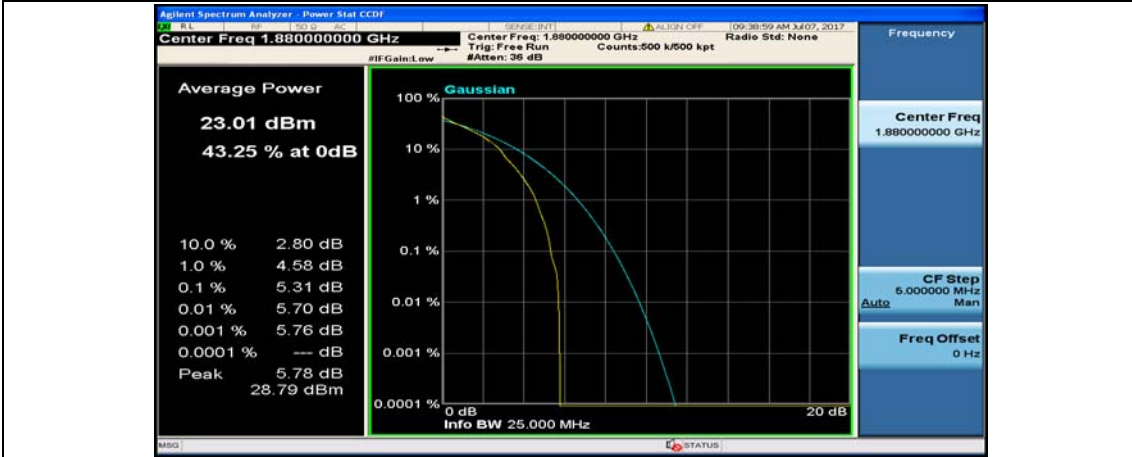

(Channel Bandwidth:20 MHz)_LCH_QPSK_50RB#50

(Channel Bandwidth:20 MHz)_LCH_QPSK_100RB#0

(Channel Bandwidth:20 MHz)_MCH_QPSK_1RB#0

(Channel Bandwidth:20 MHz)_MCH_QPSK_1RB#49

(Channel Bandwidth:20 MHz)_MCH_QPSK_1RB#99