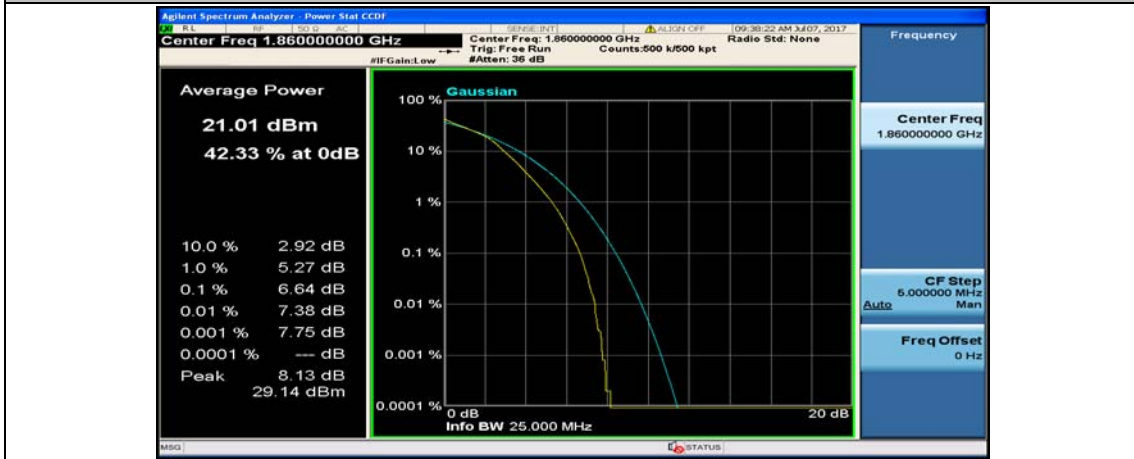

(Channel Bandwidth:20 MHz)_LCH_16QAM_50RB#50