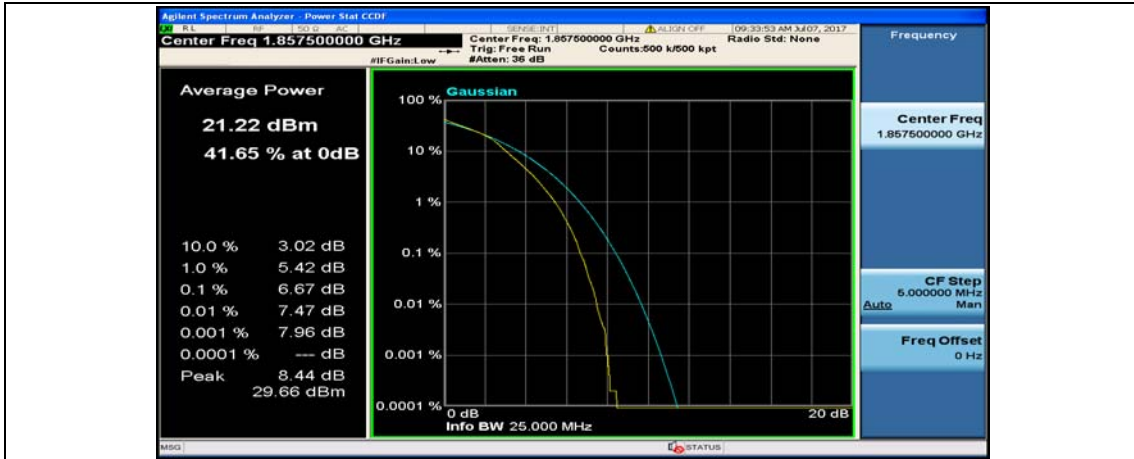

(Channel Bandwidth:15 MHz)_LCH_16QAM_1RB#74

(Channel Bandwidth:15 MHz)_LCH_16QAM_37RB#0

(Channel Bandwidth:15 MHz)_LCH_16QAM_37RB#18

(Channel Bandwidth:15 MHz)_LCH_16QAM_37RB#38

(Channel Bandwidth:15 MHz)_LCH_16QAM_75RB#0