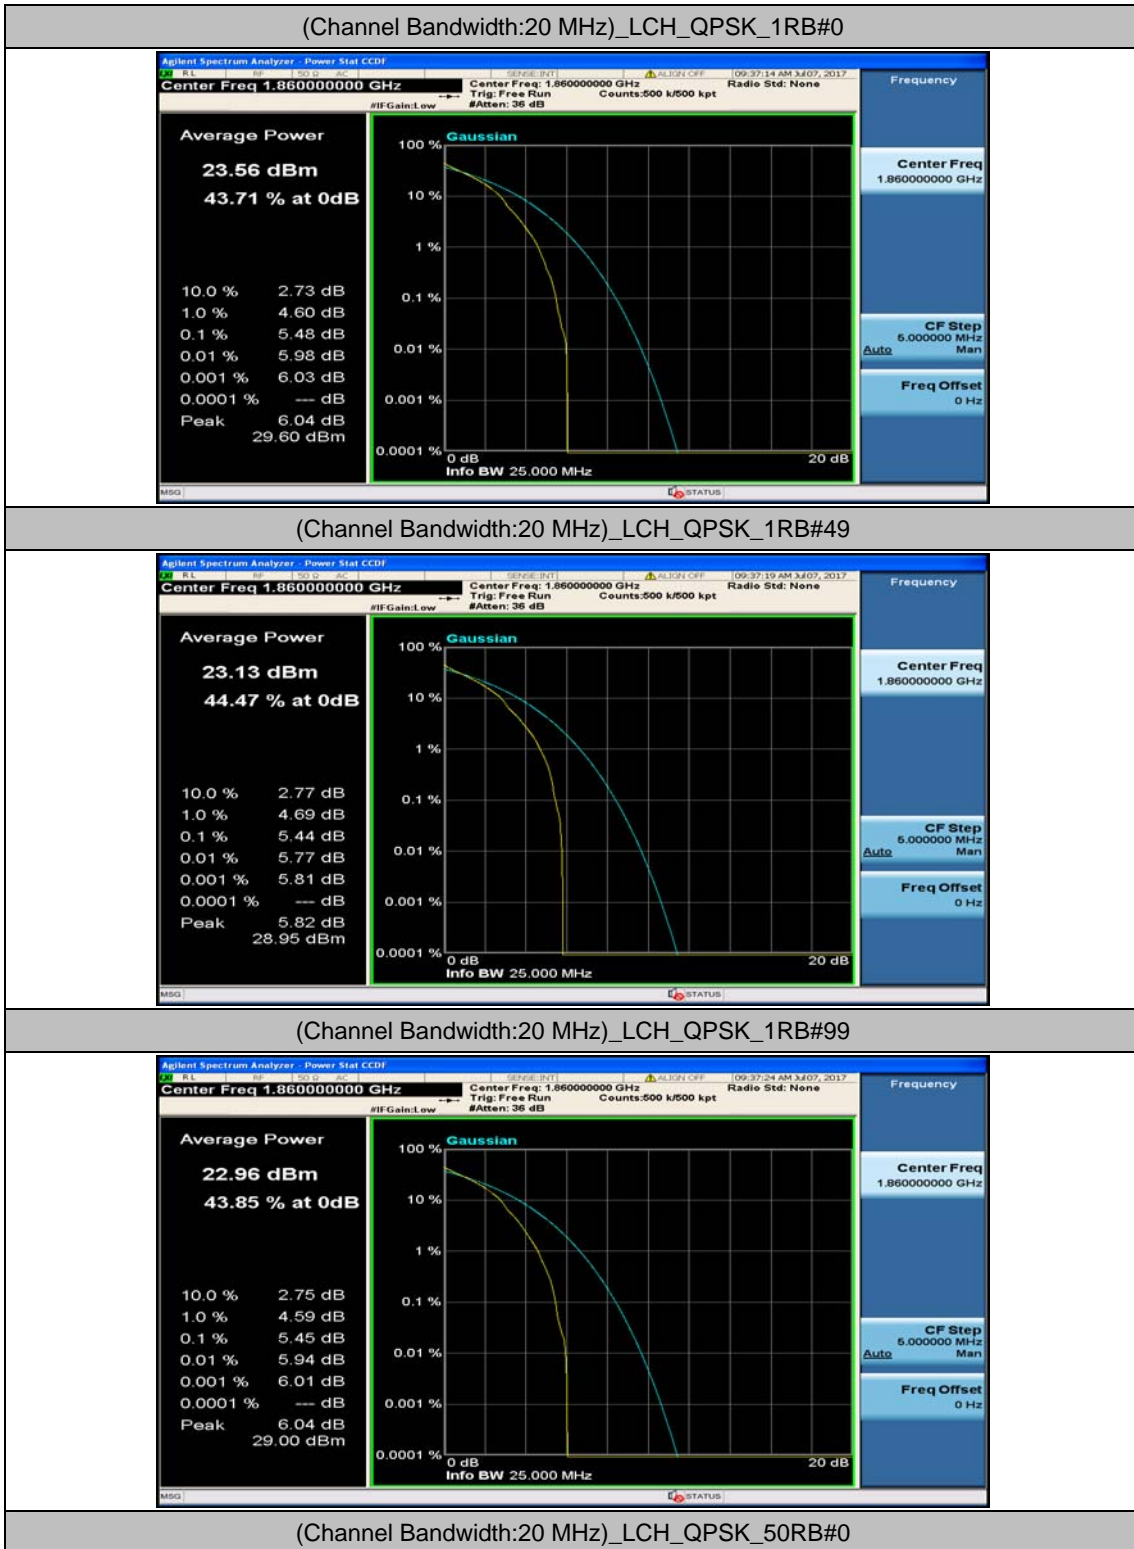

(Channel Bandwidth:15 MHz)_HCH_16QAM_37RB#0

(Channel Bandwidth:15 MHz)_HCH_16QAM_37RB#18

(Channel Bandwidth:15 MHz)_HCH_16QAM_37RB#38

(Channel Bandwidth:15 MHz)_HCH_16QAM_75RB#0

Channel Bandwidth: 20 MHz

(Channel Bandwidth:20 MHz)_LCH_QPSK_50RB#25