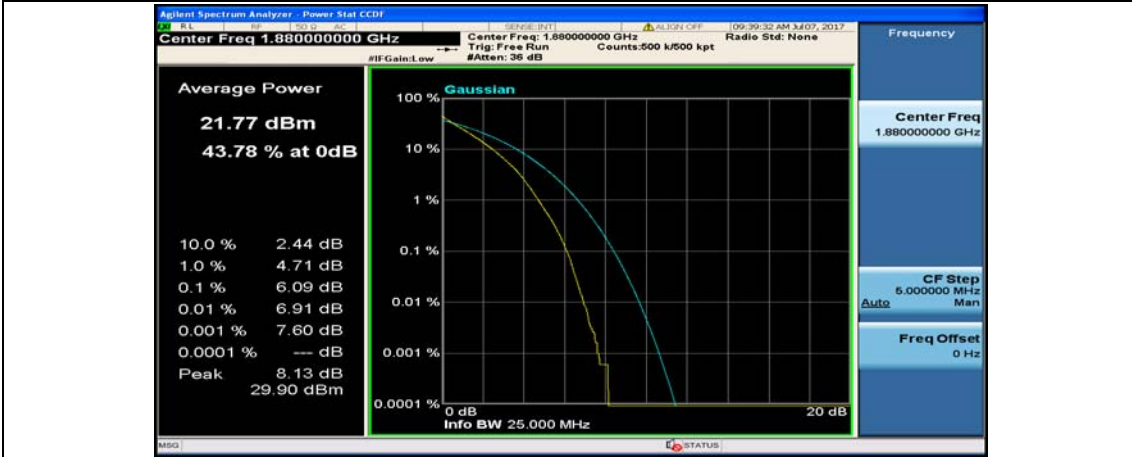

(Channel Bandwidth:20 MHz)_MCH_QPSK_50RB#25