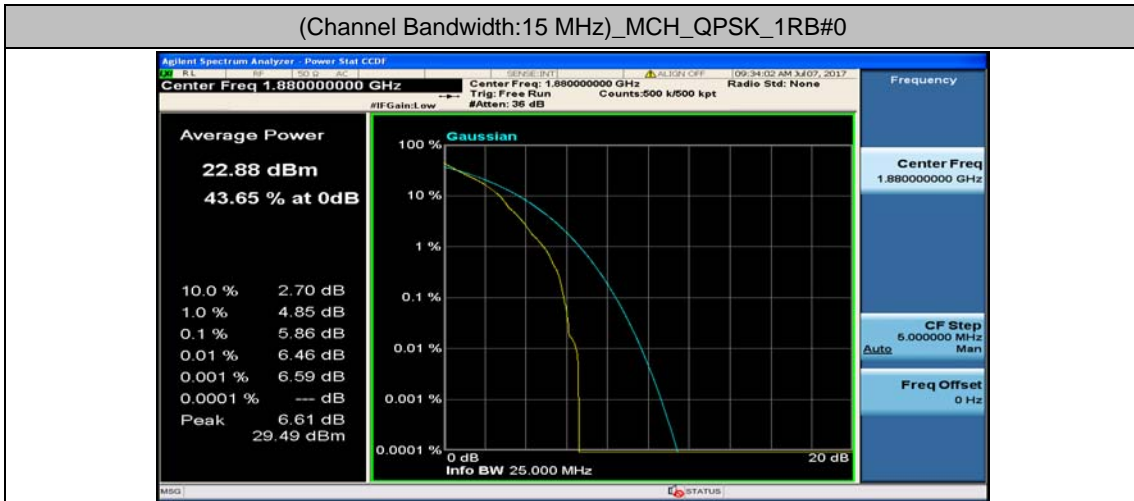

Channel Bandwidth: 10 MHz_HCH_16QAM_1RB#24

Channel Bandwidth: 15 MHz

(Channel Bandwidth:15 MHz)_LCH_QPSK_37RB#18

(Channel Bandwidth:15 MHz)_LCH_QPSK_37RB#38

(Channel Bandwidth:15 MHz)_LCH_QPSK_75RB#0

(Channel Bandwidth:15 MHz)_MCH_QPSK_1RB#0