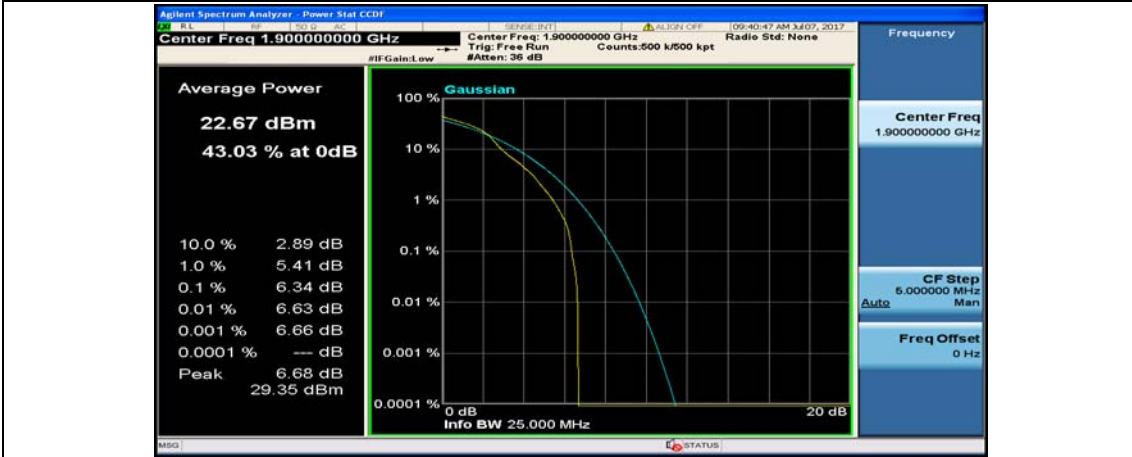

(Channel Bandwidth:20 MHz)_HCH_16QAM_1RB#49