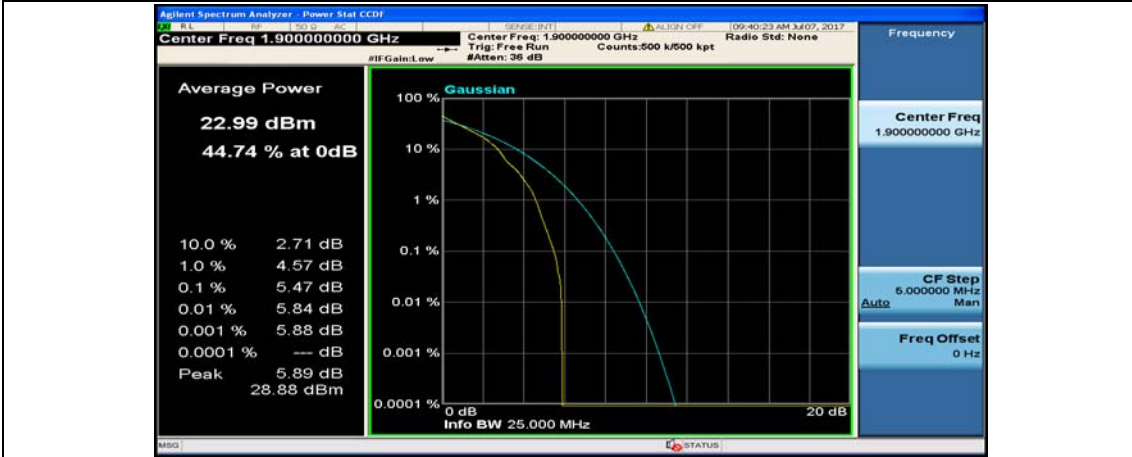

(Channel Bandwidth:20 MHz)_MCH_QPSK_50RB#0

(Channel Bandwidth:20 MHz)_MCH_QPSK_50RB#25

(Channel Bandwidth:20 MHz)_MCH_QPSK_50RB#50

(Channel Bandwidth:20 MHz)_MCH_QPSK_100RB#0

(Channel Bandwidth:20 MHz)_HCH_QPSK_1RB#0