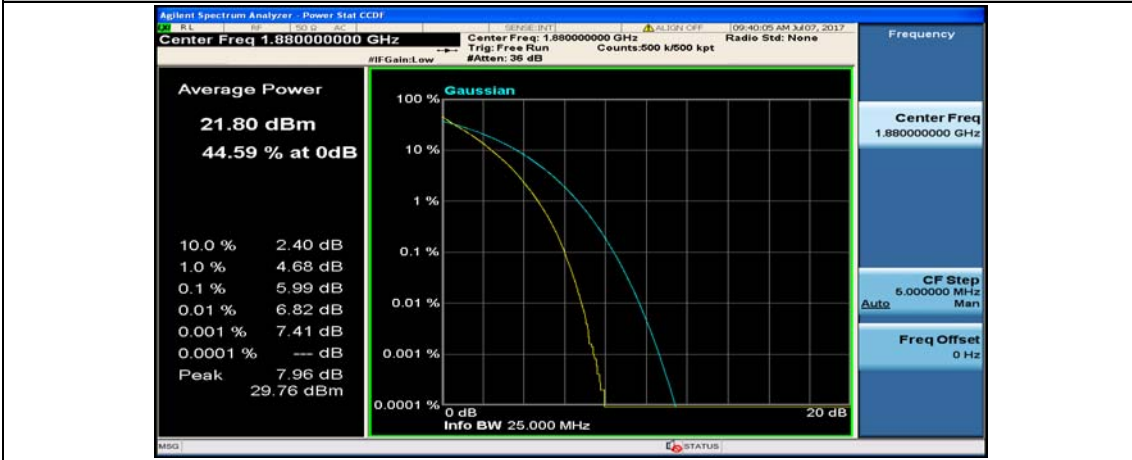

(Channel Bandwidth:20 MHz)_MCH_QPSK_50RB#0

(Channel Bandwidth:20 MHz)_MCH_QPSK_50RB#25

(Channel Bandwidth:20 MHz)_MCH_QPSK_50RB#50

(Channel Bandwidth:20 MHz)_MCH_QPSK_100RB#0

(Channel Bandwidth:20 MHz)_HCH_QPSK_1RB#0