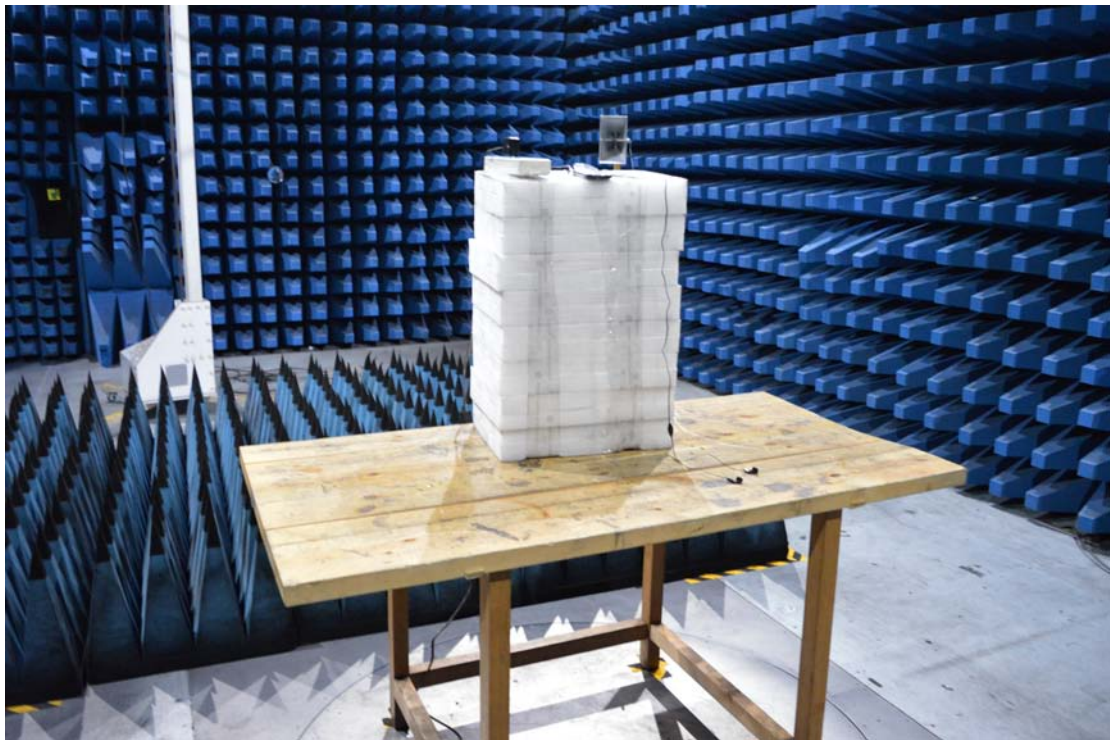

Test Setup Photos

1. Conducted emission main's port front view

2. Conducted emission main's port side view

3. Radiated emission (9KHz-30MHz)

4. Radiated emission (30MHz-1GHz)

5. Radiated emission (above 1GHz)

6. Conducted emission antenna's port