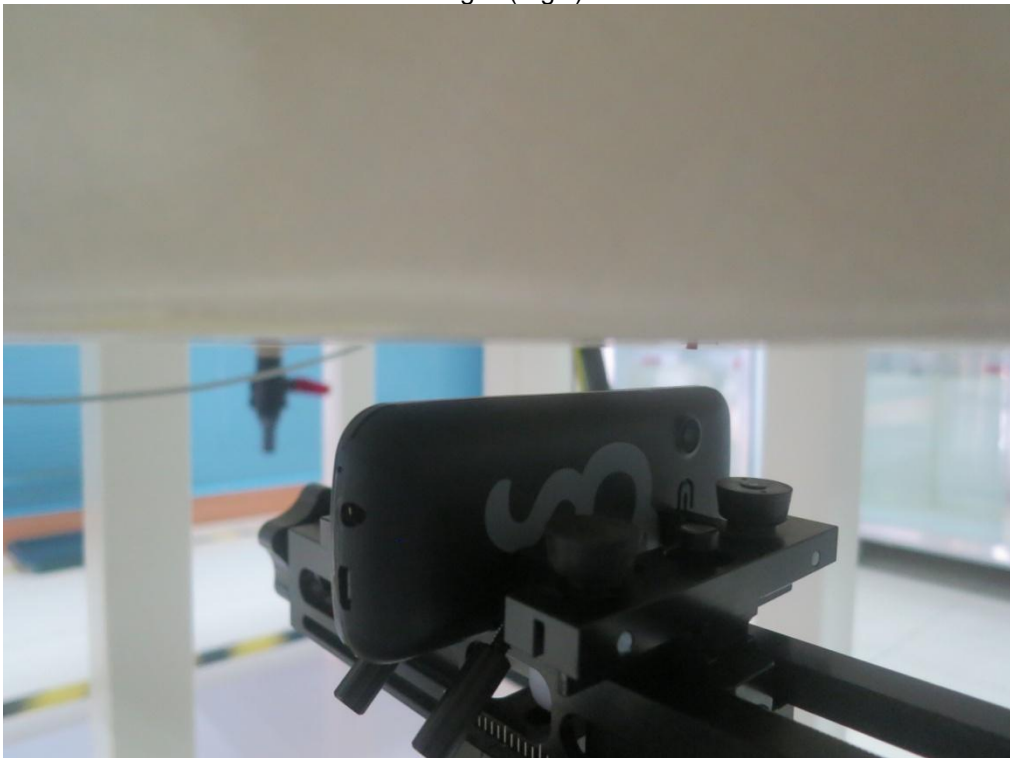

TEST SETUP PHOTOGRAPHS & EUT PHOTOGRAPHS

Test Setup Photographs

LEFT-CHECK TOUCH

LEFT-TILT 15°

RIGHT-CHECK TOUCH

RIGHT-TILT 15°

Body Back 10mm

Body Front 10mm

Edge 1(Top)

Edge 2(Right)

Edge 3(Bottom)

Edge 4(Left)

DEPTH OF THE LIQUID IN THE PHANTOM—ZOOM IN

Note: The position used in the measurement were according to IEEE1528-2013

EUT Photographs TOTAL VIEW OF EUT

TOP VIEW OF EUT

BOTTOM VIEW OF EUT

FRONT VIEW OF EUT

BACK VIEW OF EUT

LEFT VIEW OF EUT

RIGHT VIEW OF EUT

OPEN VIEW OF EUT-1

OPEN VIEW OF EUT-2

OPEN VIEW OF EUT-3