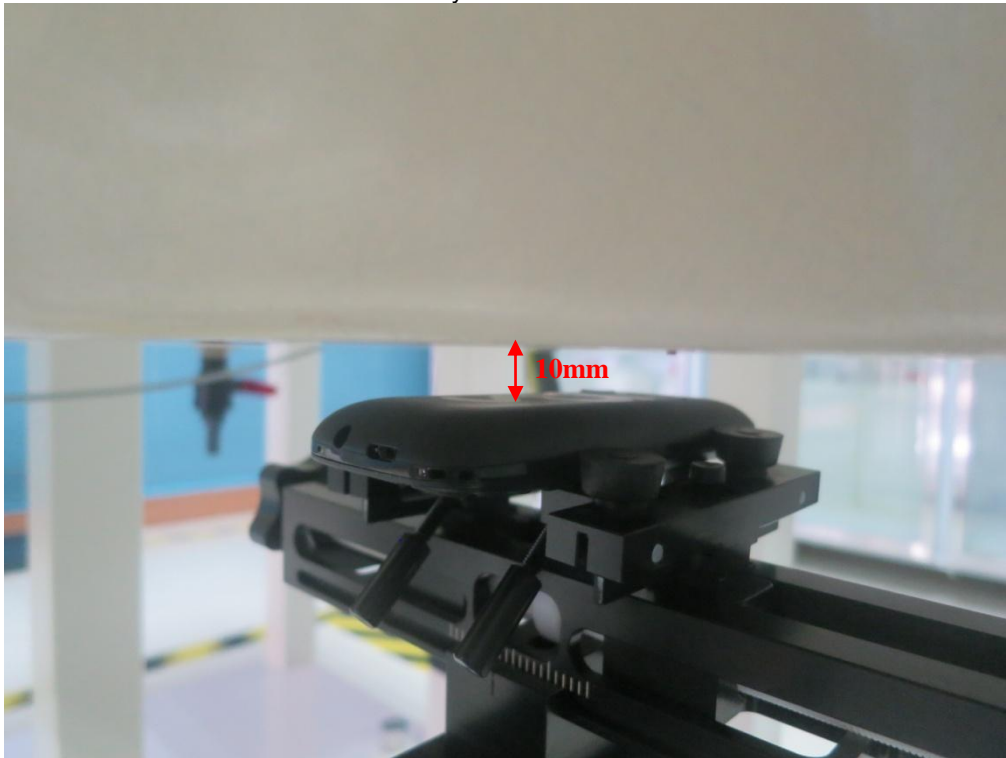

TEST SETUP PHOTOGRAPHS & EUT PHOTOGRAPHS

Test Setup Photographs

LEFT-CHECK TOUCH

LEFT-TILT 15°

RIGHT-CHECK TOUCH

RIGHT-TILT 15°

Body Back 10mm

Body Front 10mm

Edge 1(Top)

Edge 2(Right)

Edge 3(Bottom)

Edge 4(Left)

DEPTH OF THE LIQUID IN THE PHANTOM—ZOOM IN

Note: The position used in the measurement were according to IEEE1528-2013

EUT Photographs TOTAL VIEW OF EUT

TOP VIEW OF EUT

BOTTOM VIEW OF EUT

FRONT VIEW OF EUT

BACK VIEW OF EUT

LEFT VIEW OF EUT

RIGHT VIEW OF EUT

OPEN VIEW OF EUT-1

OPEN VIEW OF EUT-2

OPEN VIEW OF EUT-3