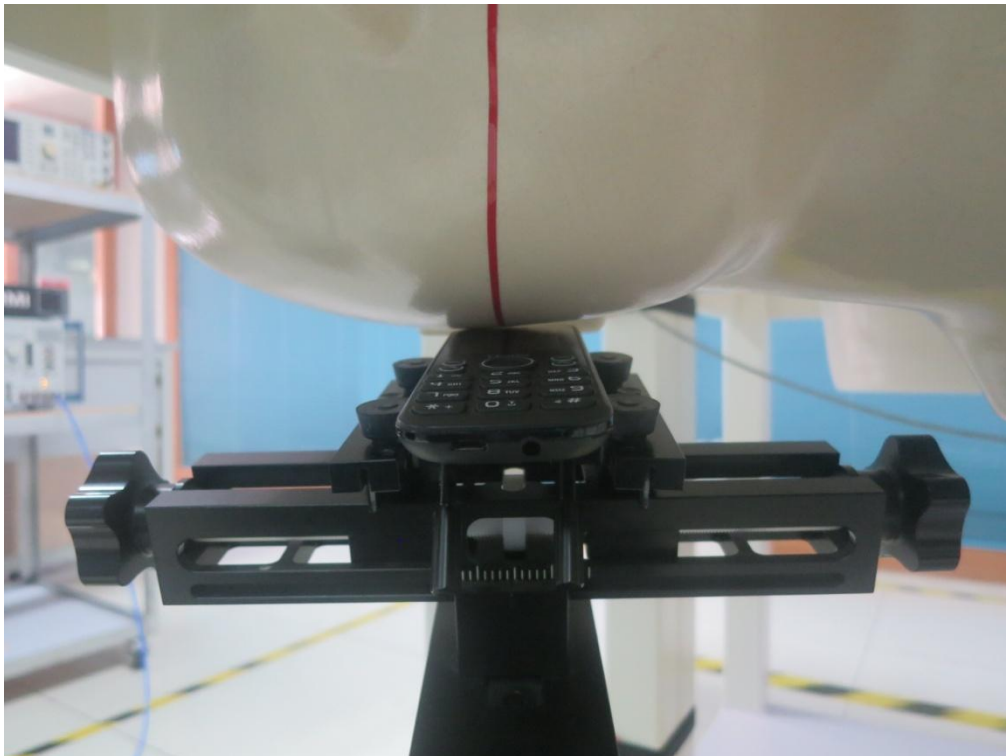

TEST SETUP PHOTOGRAPHS & EUT PHOTOGRAPHS

Test Setup Photographs

LEFT-CHECK TOUCH

LEFT-TILT 15°

RIGHT-CHECK TOUCH

RIGHT-TILT 15°

Body Back 10mm

Body Front 10mm

Edge 1(Top)

Edge 2(Right)

Edge 3(Bottom)

Edge 4(Left)

DEPTH OF THE LIQUID IN THE PHANTOM—ZOOM IN

Note: The position used in the measurement were according to IEEE1528-2013

EUT Photographs TOTAL VIEW OF EUT

TOP VIEW OF EUT