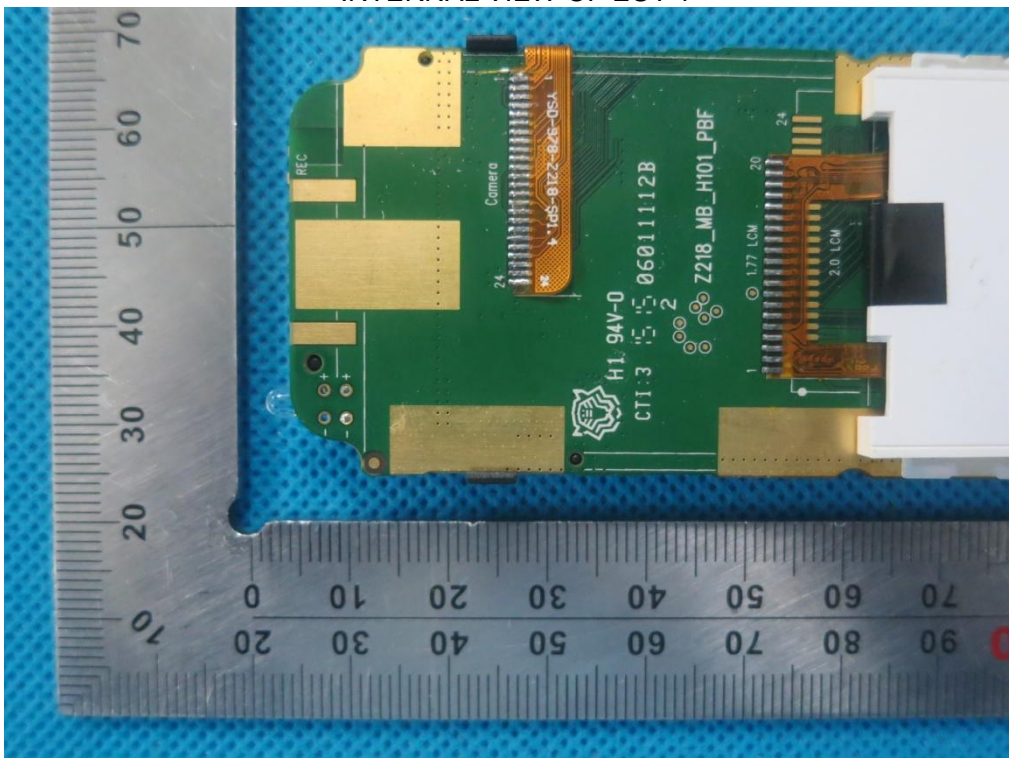

Edge 1(Top)

Edge 2(Right)

Edge 3(Bottom)

Edge 4(Left)

DEPTH OF THE LIQUID IN THE PHANTOM—ZOOM IN

Note: The position used in the measurement were according to IEEE1528-2013

EUT Photographs TOTAL VIEW OF EUT

TOP VIEW OF EUT

BOTTOM VIEW OF EUT

FRONT VIEW OF EUT

BACK VIEW OF EUT

LEFT VIEW OF EUT

RIGHT VIEW OF EUT

OPEN VIEW OF EUT-1

OPEN VIEW OF EUT-2

OPEN VIEW OF EUT-3

OPEN VIEW OF EUT-3

INTERNAL VIEW OF EUT-1

INTERNAL VIEW OF EUT-2