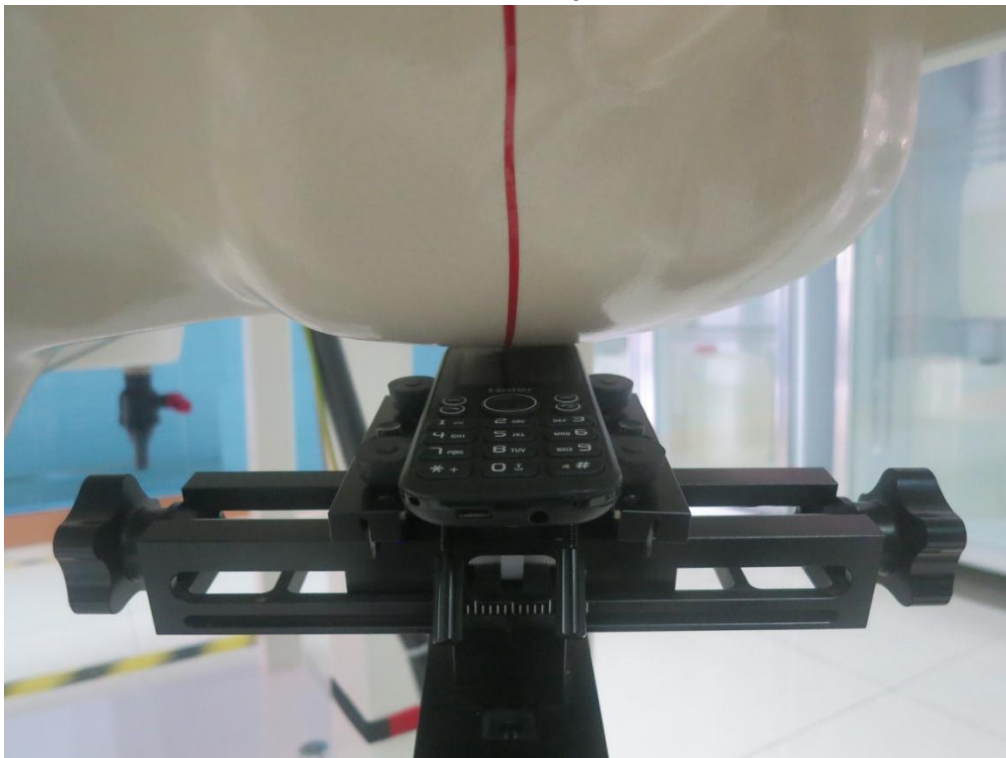

TEST SETUP PHOTOGRAPHS & EUT PHOTOGRAPHS

Test Setup Photographs

LEFT-CHECK TOUCH

LEFT-TILT 15°

RIGHT-CHECK TOUCH

RIGHT-TILT 15°

Body Back 10mm

Body Front 10mm

Edge 1(Top)

Edge 2(Right)

Edge 3(Bottom)

Edge 4(Left)

DEPTH OF THE LIQUID IN THE PHANTOM—ZOOM IN

Note: The position used in the measurement were according to IEEE1528-2013

EUT Photographs TOTAL VIEW OF EUT

TOP VIEW OF EUT

BOTTOM VIEW OF EUT

FRONT VIEW OF EUT

BACK VIEW OF EUT

LEFT VIEW OF EUT

RIGHT VIEW OF EUT

OPEN VIEW OF EUT-1

OPEN VIEW OF EUT-2

OPEN VIEW OF EUT-3