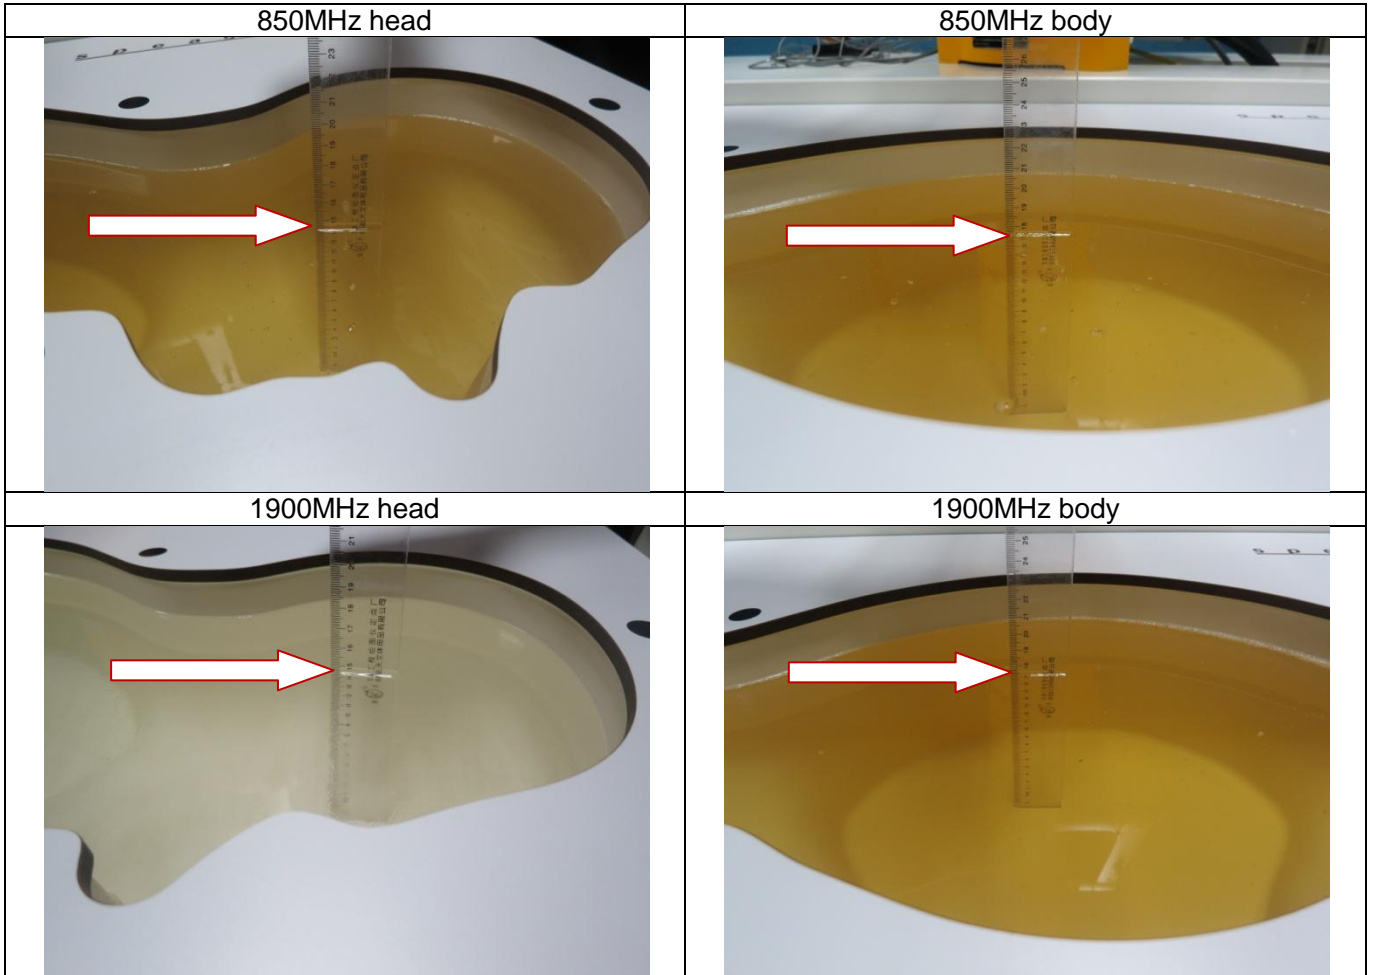

TEST SETUP PHOTOGRAPHS & EUT PHOTOGRAPHS

Test Setup Photographs

LEFT-CHECK TOUCH

LEFT-TILT 15°

RIGHT-CHECK TOUCH

RIGHT-TILT 15°

Body Back 10mm

Body Front 10mm

Edge 1(Top)

Edge 2(Right)

Edge 3(Bottom)

Edge 4(Left)

DEPTH OF THE LIQUID IN THE PHANTOM—ZOOM IN

Note: The position used in the measurement were according to IEEE1528-2013

EUT Photographs TOTAL VIEW OF EUT

TOP VIEW OF EUT

BOTTOM VIEW OF EUT

FRONT VIEW OF EUT

BACK VIEW OF EUT

LEFT VIEW OF EUT

RIGHT VIEW OF EUT

OPEN VIEW OF EUT-1

OPEN VIEW OF EUT-2

OPEN VIEW OF EUT-3