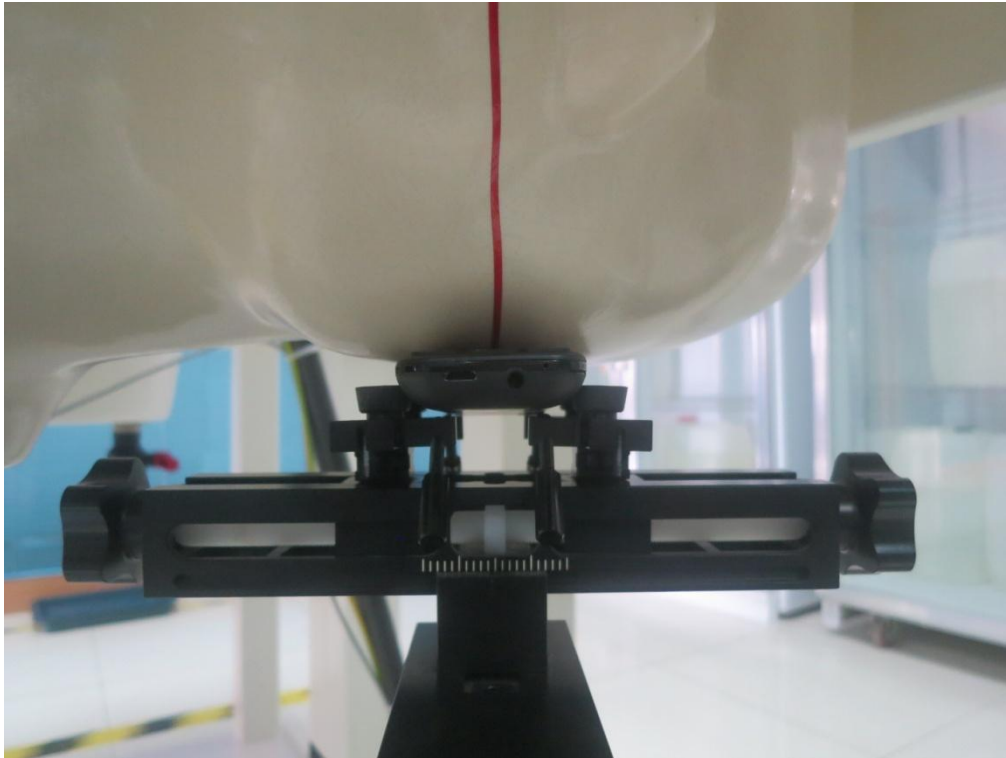

TEST SETUP PHOTOGRAPHS & EUT PHOTOGRAPHS

Test Setup Photographs

LEFT-CHECK TOUCH

LEFT-TILT 15°

RIGHT-CHECK TOUCH

RIGHT-TILT 15°

Body Back 10mm

Body Front 10mm

Edge 1(Top)

Edge 2(Right)

Edge 3(Bottom)

Edge 4(Left)

DEPTH OF THE LIQUID IN THE PHANTOM—ZOOM IN

Note: The position used in the measurement were according to IEEE1528-2013

EUT Photographs TOTAL VIEW OF EUT

TOP VIEW OF EUT

BOTTOM VIEW OF EUT

FRONT VIEW OF EUT

BACK VIEW OF EUT

LEFT VIEW OF EUT

RIGHT VIEW OF EUT

OPEN VIEW OF EUT-1

OPEN VIEW OF EUT-2

OPEN VIEW OF EUT-3