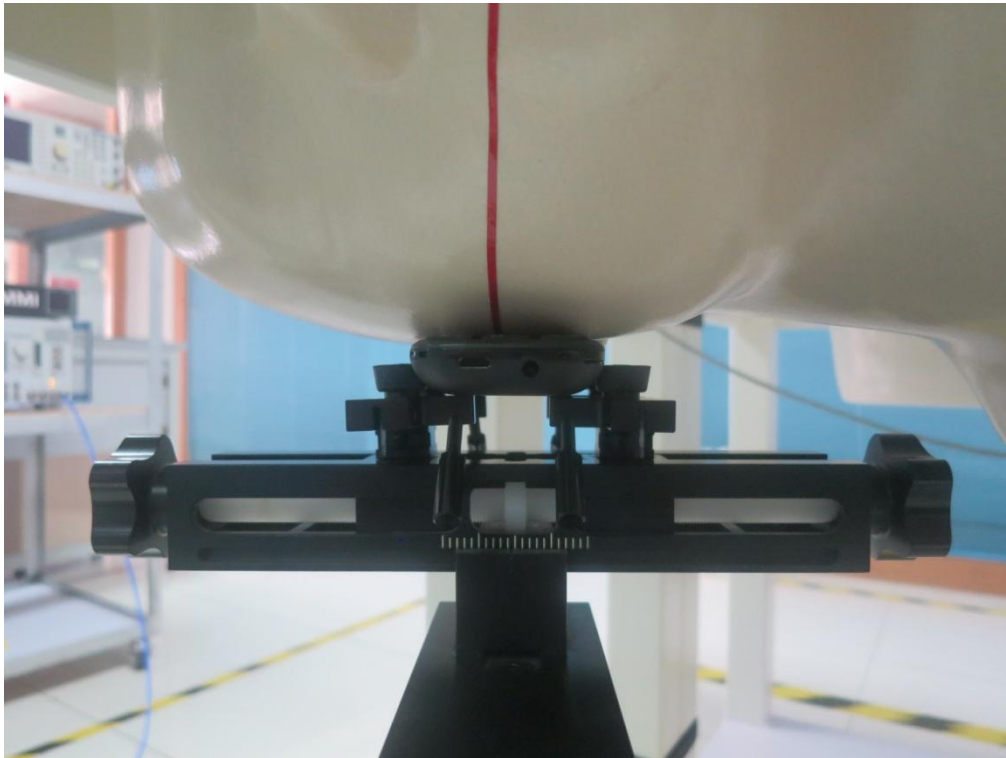

TEST SETUP PHOTOGRAPHS & EUT PHOTOGRAPHS

Test Setup Photographs

LEFT-CHECK TOUCH

LEFT-TILT 15°

RIGHT-CHECK TOUCH

RIGHT-TILT 15°

Body Back 10mm

Body Front 10mm

Edge 1(Top)

Edge 2(Right)

Edge 3(Bottom)

Edge 4(Left)

DEPTH OF THE LIQUID IN THE PHANTOM—ZOOM IN

Note: The position used in the measurement were according to IEEE1528-2013

EUT Photographs TOTAL VIEW OF EUT

TOP VIEW OF EUT