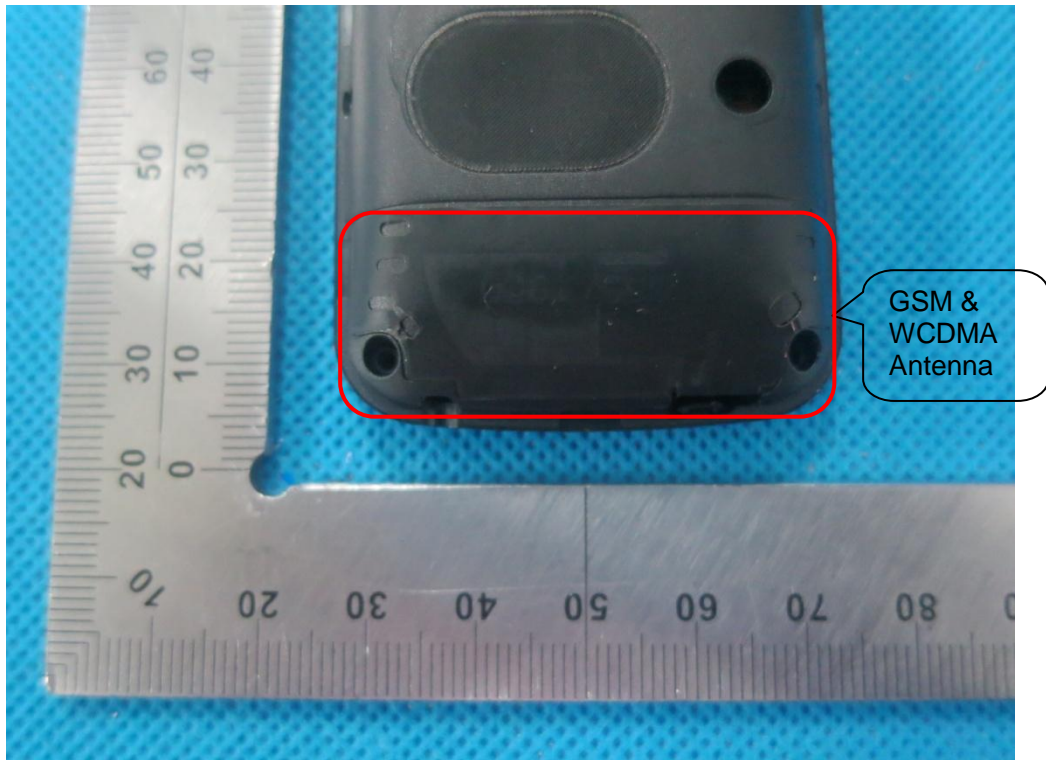

Edge 1(Top)

Edge 2(Right)

Edge 3(Bottom)

Edge 4(Left)

DEPTH OF THE LIQUID IN THE PHANTOM—ZOOM IN

Note: The position used in the measurement were according to IEEE1528-2013

EUT Photographs TOTAL VIEW OF EUT

TOP VIEW OF EUT

BOTTOM VIEW OF EUT

FRONT VIEW OF EUT

BACK VIEW OF EUT

LEFT VIEW OF EUT

RIGHT VIEW OF EUT

OPEN VIEW OF EUT-1

OPEN VIEW OF EUT-2

OPEN VIEW OF EUT-3

OPEN VIEW OF EUT-3

INTERNAL VIEW OF EUT-1

INTERNAL VIEW OF EUT-2