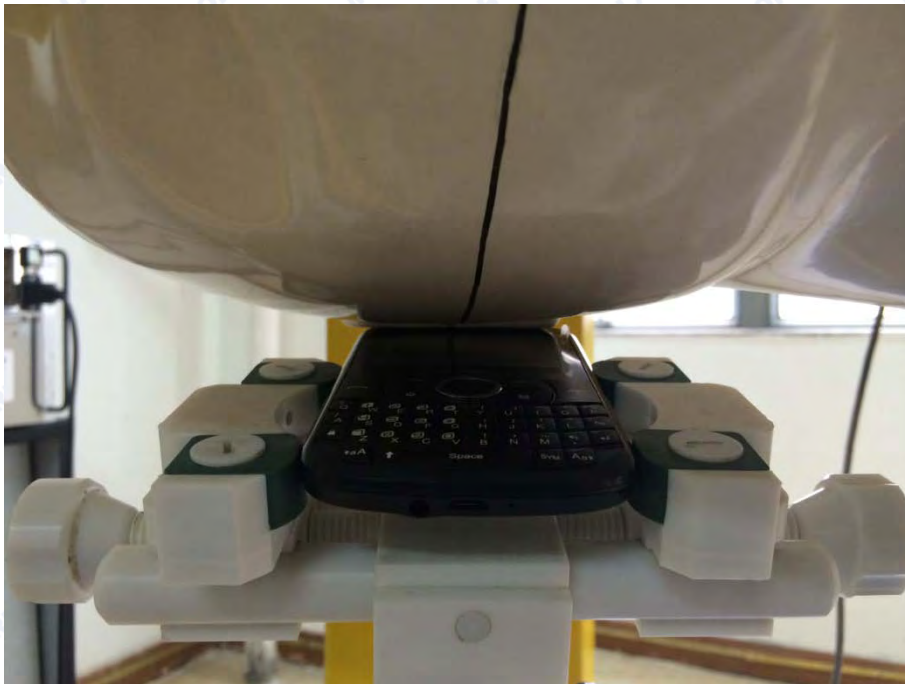

1. EUT Right Head Touch Cheek Position

2. EUT Right Head Tilt15 Position

### 3 EUT Left Head Touch Cheek Position

### 4 EUT Left Head Tilt15 Position

5 Back Side Position

6 Front Side Position

Liquid Level Photo Head Liquid

Liquid depth: 15.1cm

Liquid Level Photo Body Liquid

Liquid depth :15.5cm