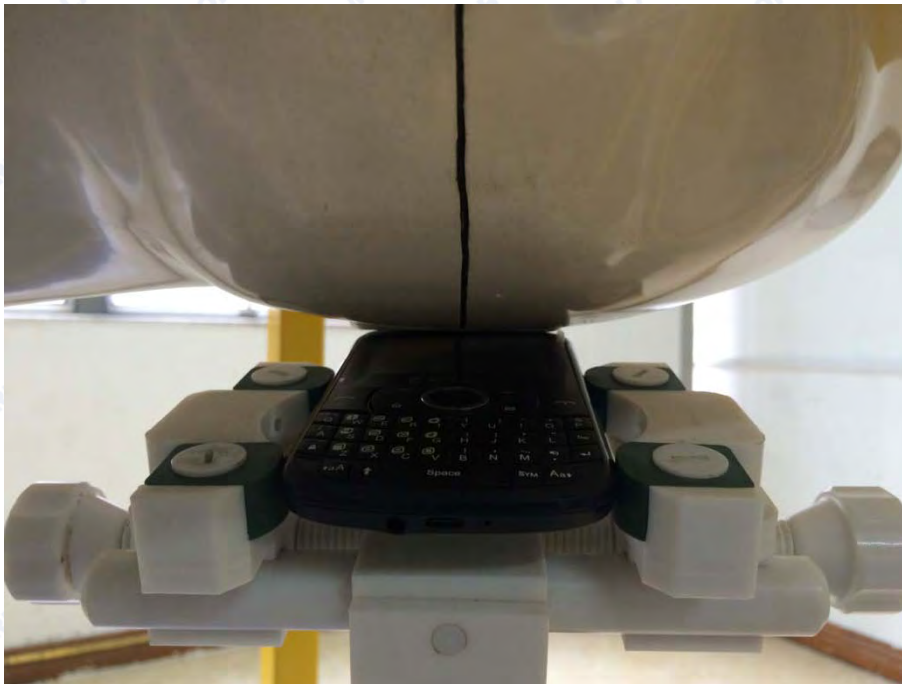

1. EUT Right Head Touch Cheek Position

2. EUT Right Head Tilt15 Position

### 3 EUT Left Head Touch Cheek Position

### 4 EUT Left Head Tilt15 Position

5 Back Side Position

6 Front Side Position

Liquid Level Photo Head Liquid

Liquid depth: 15.1cm

Liquid Level Photo Body Liquid

Liquid depth :15.5cm