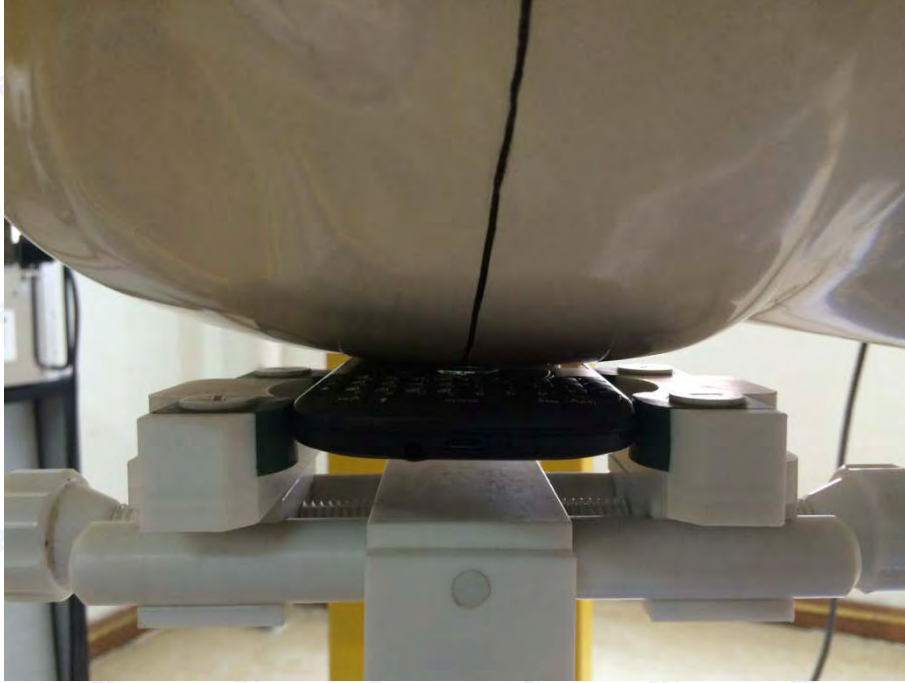

1. EUT Right Head Touch Cheek Position

2. EUT Right Head Tilt15 Position

### 3 EUT Left Head Touch Cheek Position

### 4 EUT Left Head Tilt15 Position

5 Back Side Position

6 Front Side Position

Liquid Level Photo Head Liquid

Liquid depth: 15.1cm

Liquid Level Photo Body Liquid

Liquid depth :15.5cm