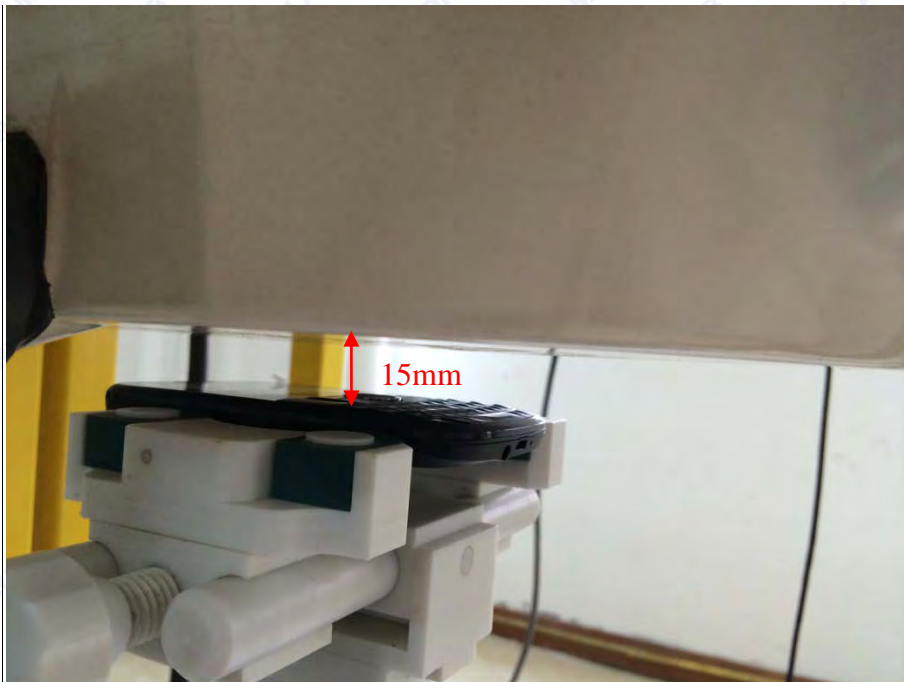

### 3 EUT Left Head Touch Cheek Position

### 4 EUT Left Head Tilt15 Position

5 Back Side Position

6 Front Side Position

Liquid Level Photo Head Liquid

Liquid depth: 15.1cm

Liquid Level Photo Body Liquid

Liquid depth :15.5cm