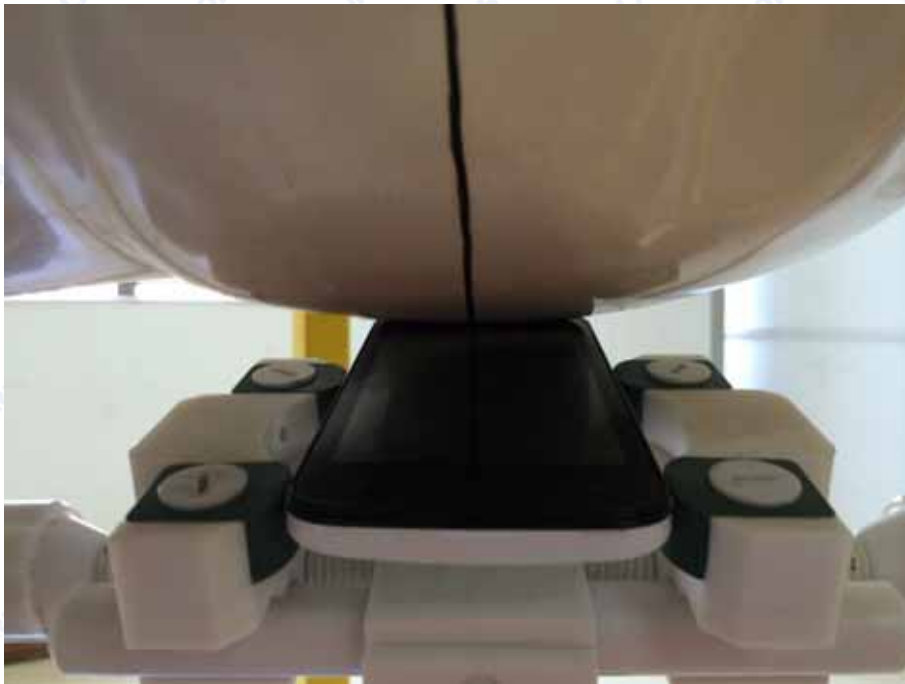

1. EUT Right Head Touch Cheek Position

2. EUT Right Head Tilt15 Position

### 3 EUT Left Head Touch Cheek Position

### 4 EUT Left Head Tilt15 Position

5 Back Side Position

6 Front Side Position

7. Edge A

8. Edge B

9. Edge C

10. Edge D

Liquid Level Photo Head Liquid

Liquid depth: 15.1cm

Liquid Level Photo Body Liquid

Liquid depth :15.5cm