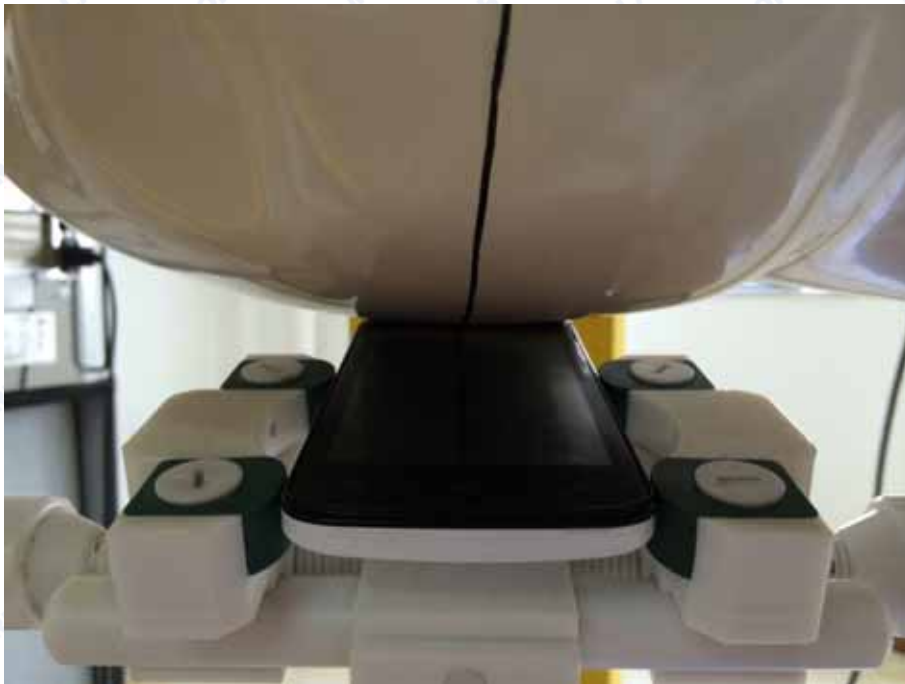

1. EUT Right Head Touch Cheek Position

2. EUT Right Head Tilt15 Position

### 3 EUT Left Head Touch Cheek Position

### 4 EUT Left Head Tilt15 Position

5 Back Side Position

6 Front Side Position

7. Edge A

8. Edge B

9. Edge C

10. Edge D

Liquid Level Photo Head Liquid

Liquid depth: 15.1cm

Liquid Level Photo Body Liquid

Liquid depth :15.5cm