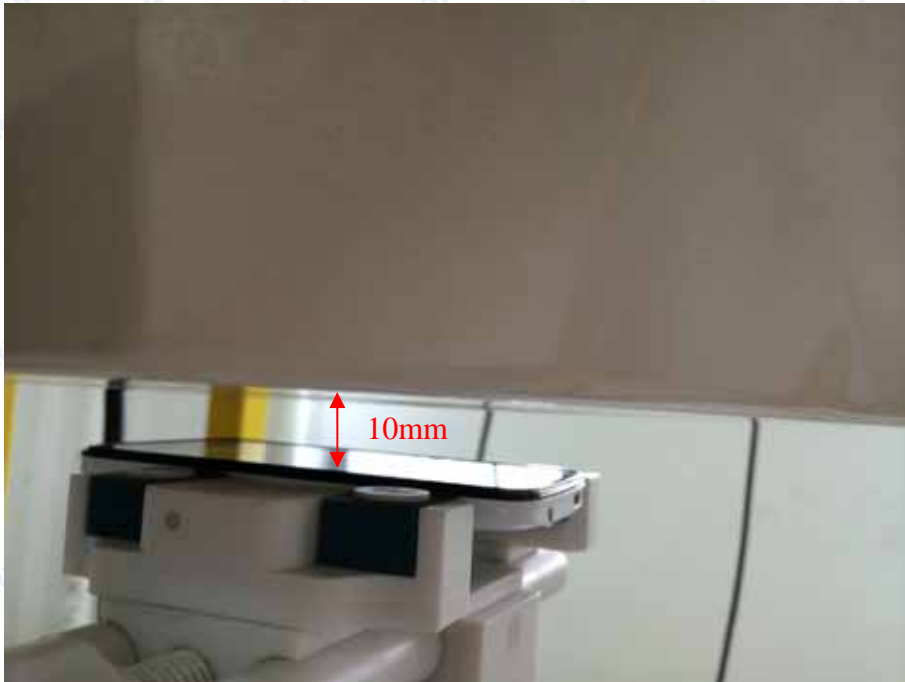

### 3 EUT Left Head Touch Cheek Position

### 4 EUT Left Head Tilt15 Position

5 Back Side Position

6 Front Side Position

7. Edge A

8. Edge B

9. Edge C

10. Edge D

Liquid Level Photo Head Liquid

Liquid depth: 15.1cm

Liquid Level Photo Body Liquid

Liquid depth :15.5cm