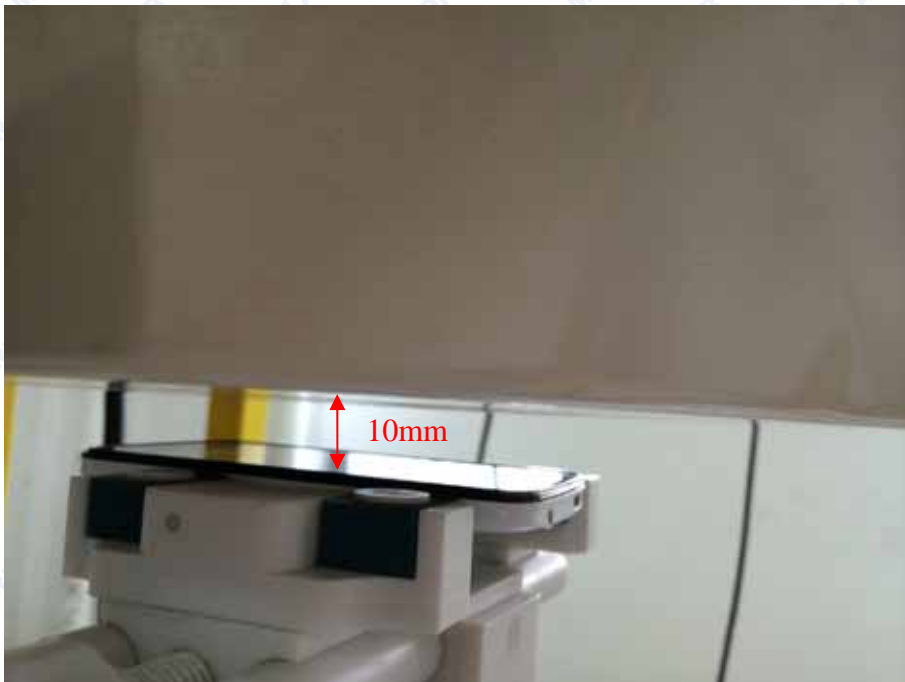

1. EUT Right Head Touch Cheek Position

2. EUT Right Head Tilt15 Position

3 EUT Left Head Touch Cheek Position

4 EUT Left Head Tilt15 Position

5 Back Side Position

6 Front Side Position

7. Edge A

8. Edge B

9. Edge C

10. Edge D

Liquid Level Photo Head Liquid

Liquid depth: 15.1cm

Liquid Level Photo Body Liquid

Liquid depth :15.5cm