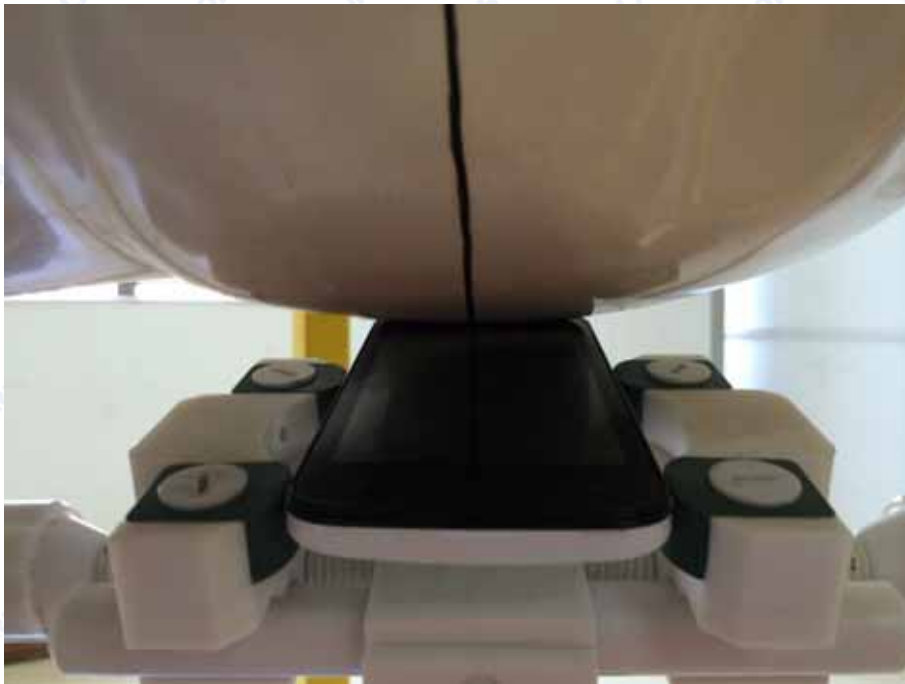

1. EUT Right Head Touch Cheek Position

2. EUT Right Head Tilt15 Position

3 EUT Left Head Touch Cheek Position

4 EUT Left Head Tilt15 Position

5 Back Side Position

6 Front Side Position

7. Edge A

8. Edge B

9. Edge C

10. Edge D

Liquid Level Photo Head Liquid

Liquid depth: 15.1cm

Liquid Level Photo Body Liquid

Liquid depth :15.5cm