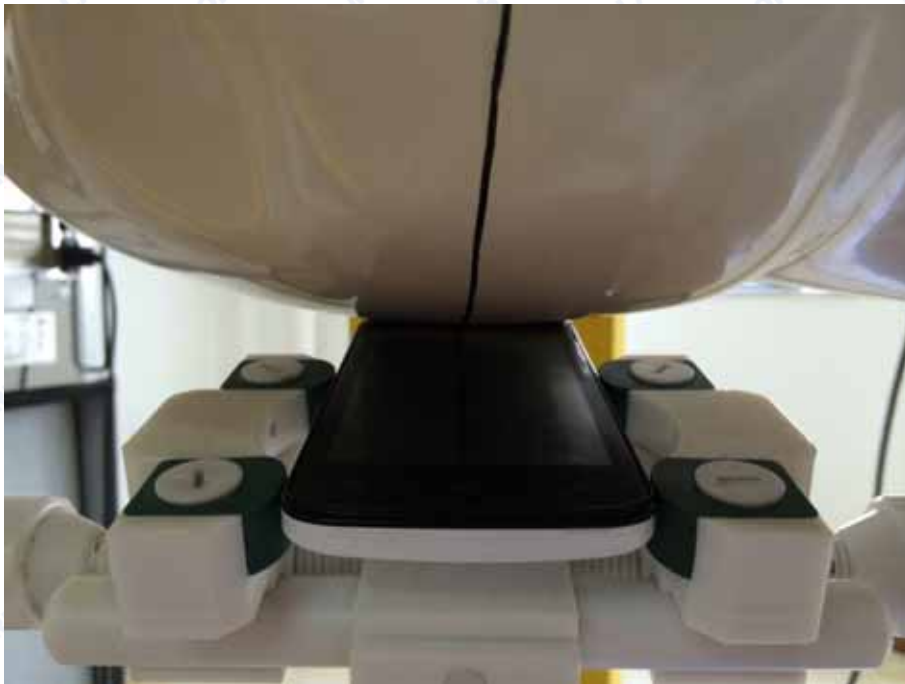

1. EUT Right Head Touch Cheek Position

2. EUT Right Head Tilt15 Position

3 EUT Left Head Touch Cheek Position

4 EUT Left Head Tilt15 Position

5 Back Side Position

6 Front Side Position

7. Edge A

8. Edge B

9. Edge C

10. Edge D

Liquid Level Photo Head Liquid

Liquid depth: 15.1cm

Liquid Level Photo Body Liquid

Liquid depth :15.5cm