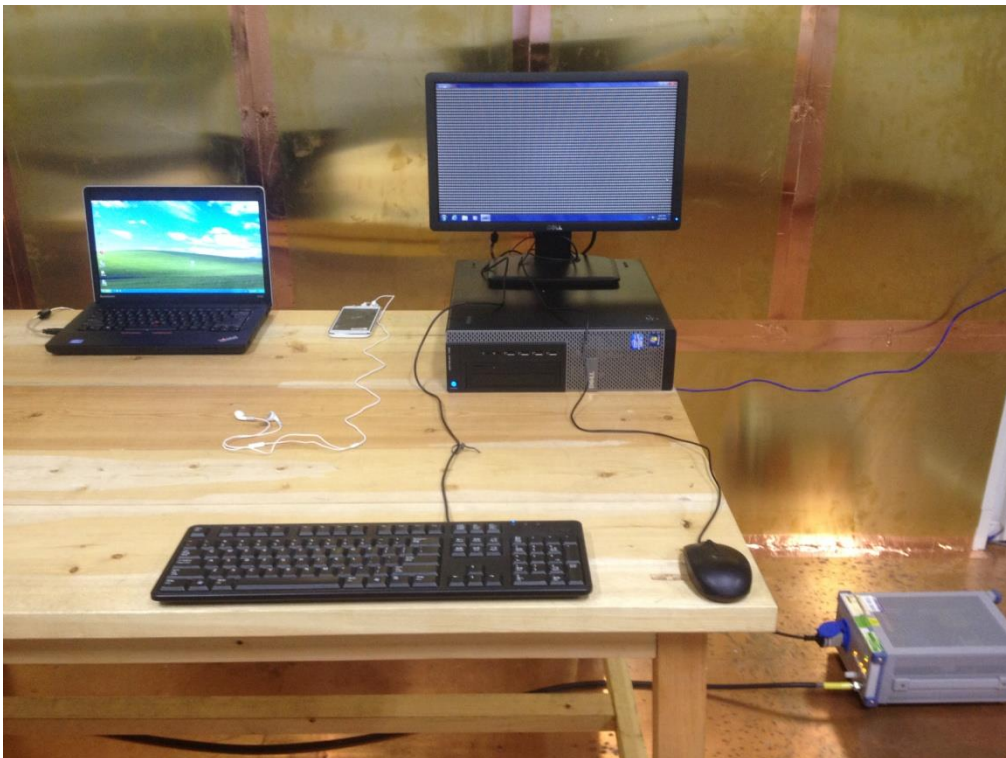

## FCC Part 22H-Test Photograph

Description: ERP Test Setup

Description: Substitution Antenna for ERP Test

Description: EIRP Test Setup

Description: Substitution Antenna for EIRP Test

## Test Photograph

Test Mode: Mode 2

Description: Conducted Emission Test Setup

Test Mode: Mode 1

Description: Front View of Conducted Emission Test Setup

Test Mode: Mode 1

Description: Side View of Conducted Emission Test Setup

Test Mode: Mode 2

Description: Frontview of Radiated Emission Test Setup

Test Mode: Mode 1

Description: Frontview of Radiated Emission Test Setup

Test Mode: Mode 1

Description: Backview of Radiated Emission Test Setup