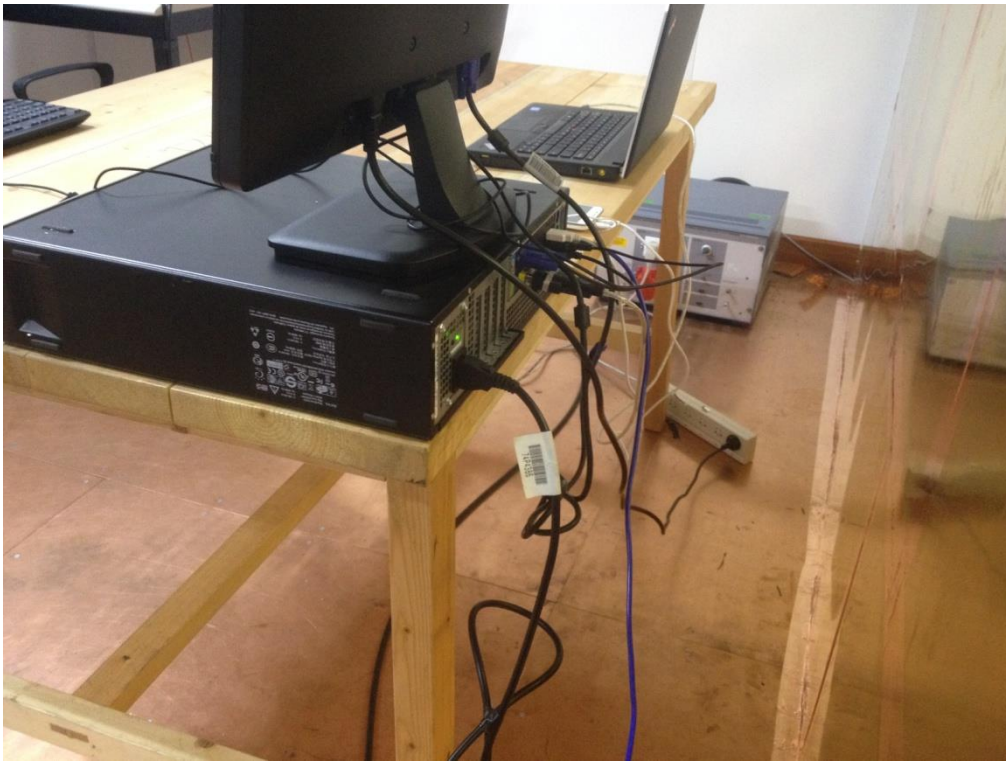

## FCC Part 22H-Test Photograph

Description: ERP Test Setup

Description: Substitution Antenna for ERP Test

Description: EIRP Test Setup

Description: Substitution Antenna for EIRP Test

## Test Photograph

Test Mode: Mode 2

Description: Conducted Emission Test Setup

Test Mode: Mode 1

Description: Front View of Conducted Emission Test Setup

Test Mode: Mode 1

Description: Side View of Conducted Emission Test Setup

Test Mode: Mode 2

Description: Frontview of Radiated Emission Test Setup

Test Mode: Mode 1

Description: Frontview of Radiated Emission Test Setup

Test Mode: Mode 1

Description: Backview of Radiated Emission Test Setup