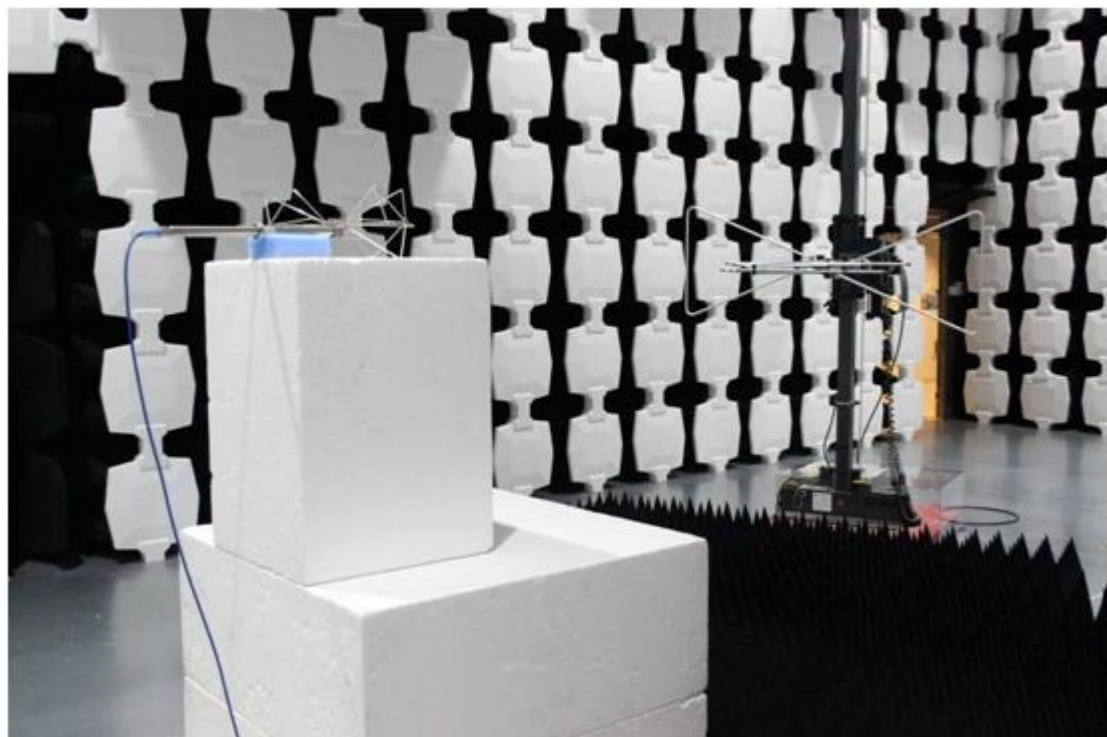

## FCC Part 22H-Test Photograph

Description: ERP Test Setup

Description: Substitution Antenna for ERP Test

Description: EIRP Test Setup

Description: Substitution Antenna for EIRP Test

## Test Photograph

Test Mode: Mode 2

Description: Conducted Emission Test Setup

Test Mode: Mode 1

Description: Front View of Conducted Emission Test Setup

Test Mode: Mode 1

Description: Side View of Conducted Emission Test Setup

Test Mode: Mode 2

Description: Frontview of Radiated Emission Test Setup

Test Mode: Mode 1

Description: Frontview of Radiated Emission Test Setup

Test Mode: Mode 1

Description: Backview of Radiated Emission Test Setup