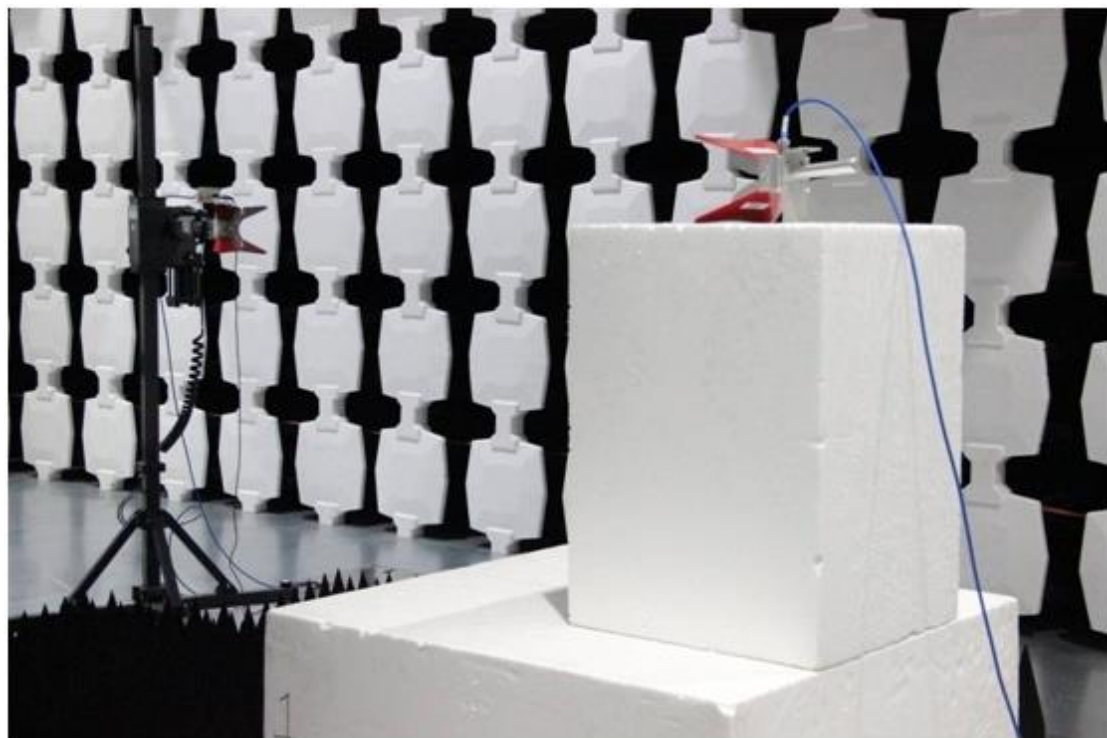

## FCC Part 22H-Test Photograph

Description: ERP Test Setup

Description: Substitution Antenna for ERP Test

Description: EIRP Test Setup

Description: Substitution Antenna for EIRP Test

## Test Photograph

Test Mode: Mode 2

Description: Conducted Emission Test Setup

Test Mode: Mode 1

Description: Front View of Conducted Emission Test Setup

Test Mode: Mode 1

Description: Side View of Conducted Emission Test Setup