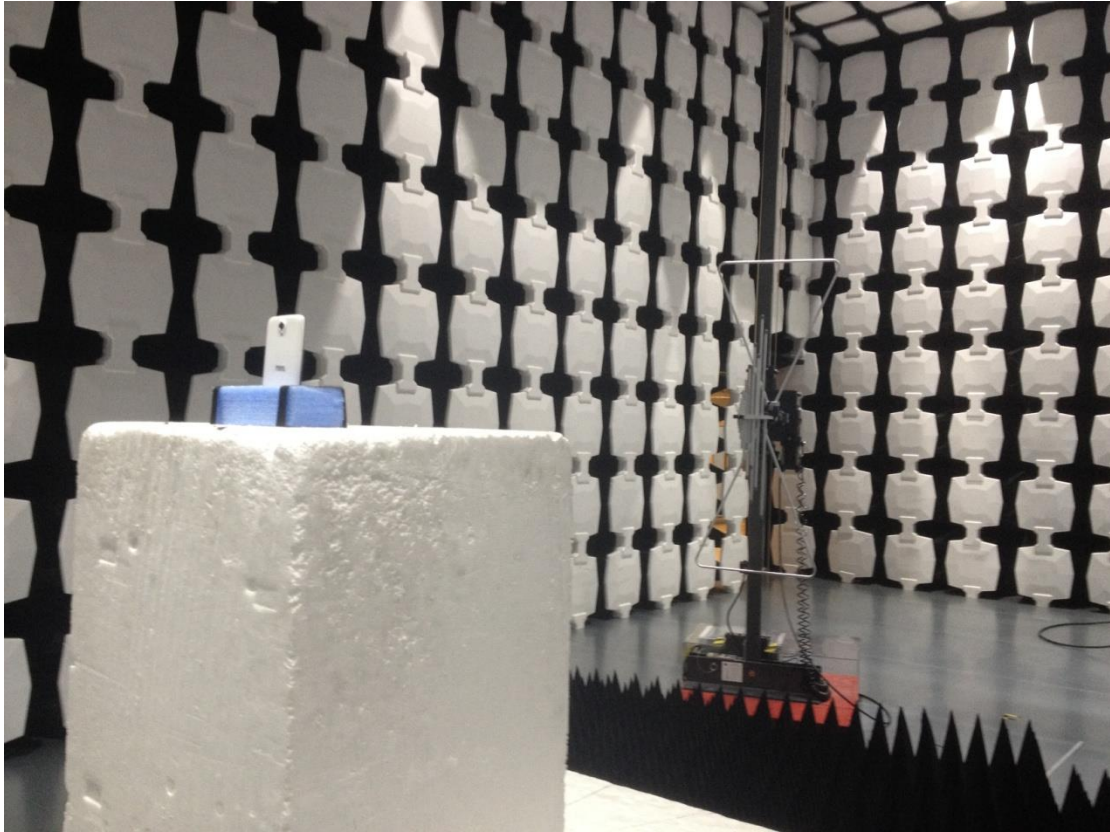

## FCC Part 22H-Test Photograph

Description: ERP Test Setup

Description: Substitution Antenna for ERP Test

Description: EIRP Test Setup

Description: Substitution Antenna for EIRP Test

## Test Photograph

Test Mode: Mode 2

Description: Conducted Emission Test Setup

Test Mode: Mode 1

Description: Front View of Conducted Emission Test Setup

Test Mode: Mode 1

Description: Side View of Conducted Emission Test Setup

Test Mode: Mode 2

Description: Frontview of Radiated Emission Test Setup

Test Mode: Mode 1

Description: Frontview of Radiated Emission Test Setup

Test Mode: Mode 1

Description: Backview of Radiated Emission Test Setup