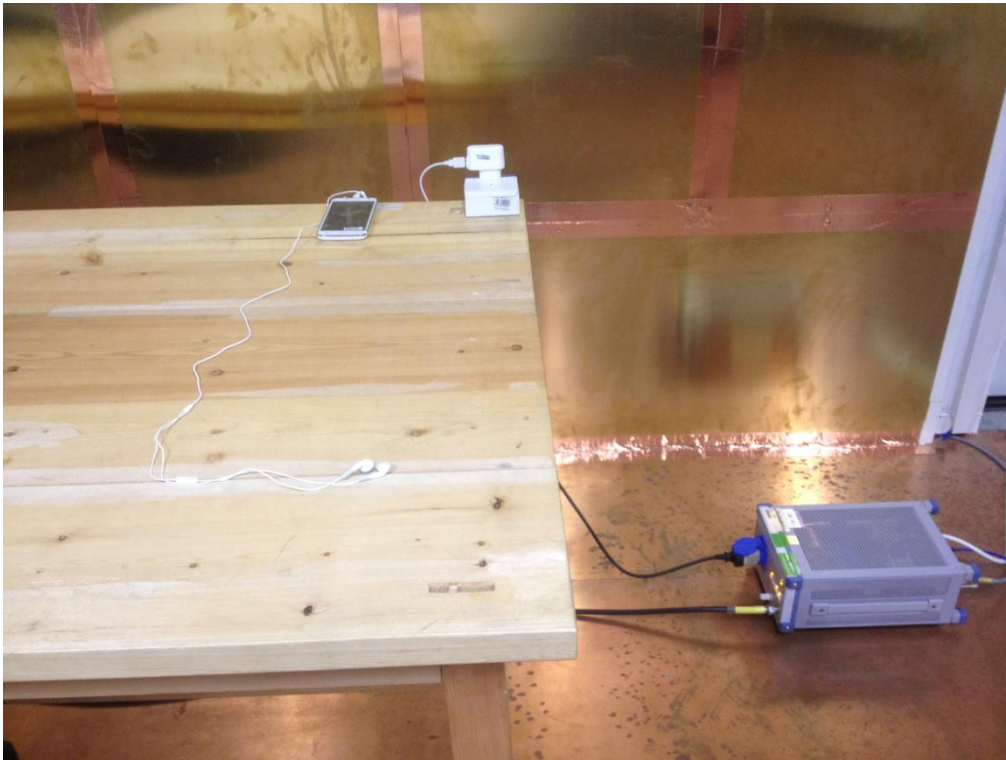

## FCC Part 22H-Test Photograph

Description: ERP Test Setup

Description: Substitution Antenna for ERP Test

Description: EIRP Test Setup

Description: Substitution Antenna for EIRP Test

## Test Photograph

Test Mode: Mode 2

Description: Conducted Emission Test Setup

Test Mode: Mode 1

Description: Front View of Conducted Emission Test Setup

Test Mode: Mode 1

Description: Side View of Conducted Emission Test Setup

Test Mode: Mode 2

Description: Frontview of Radiated Emission Test Setup

Test Mode: Mode 1

Description: Frontview of Radiated Emission Test Setup

Test Mode: Mode 1

Description: Backview of Radiated Emission Test Setup