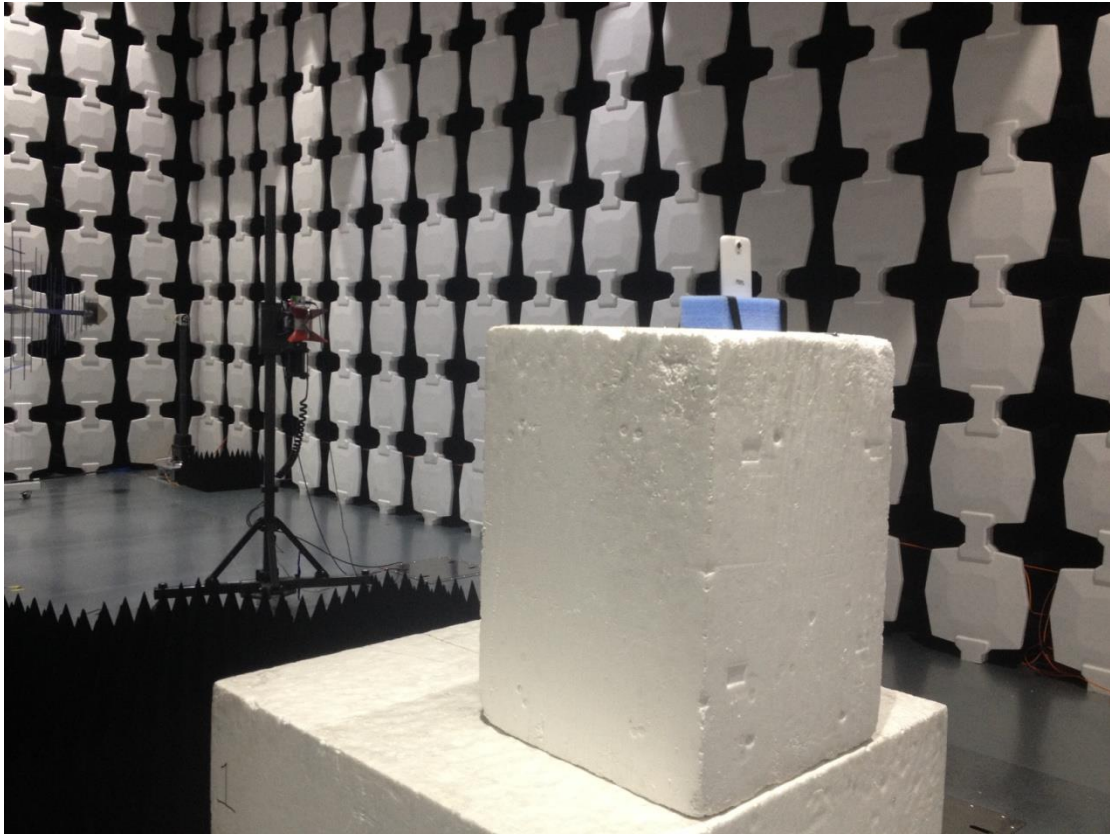

## FCC Part 22H-Test Photograph

Description: ERP Test Setup

Description: Substitution Antenna for ERP Test

Description: EIRP Test Setup

Description: Substitution Antenna for EIRP Test

## Test Photograph

Test Mode: Mode 2

Description: Conducted Emission Test Setup

Test Mode: Mode 1

Description: Front View of Conducted Emission Test Setup

Test Mode: Mode 1

Description: Side View of Conducted Emission Test Setup

Test Mode: Mode 2

Description: Frontview of Radiated Emission Test Setup

Test Mode: Mode 1

Description: Frontview of Radiated Emission Test Setup

Test Mode: Mode 1

Description: Backview of Radiated Emission Test Setup