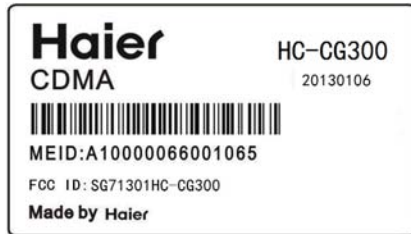

---

**FCC ID: SG71301HC-CG300**

**Label**

Size: 30\*15mm

**Label Location**